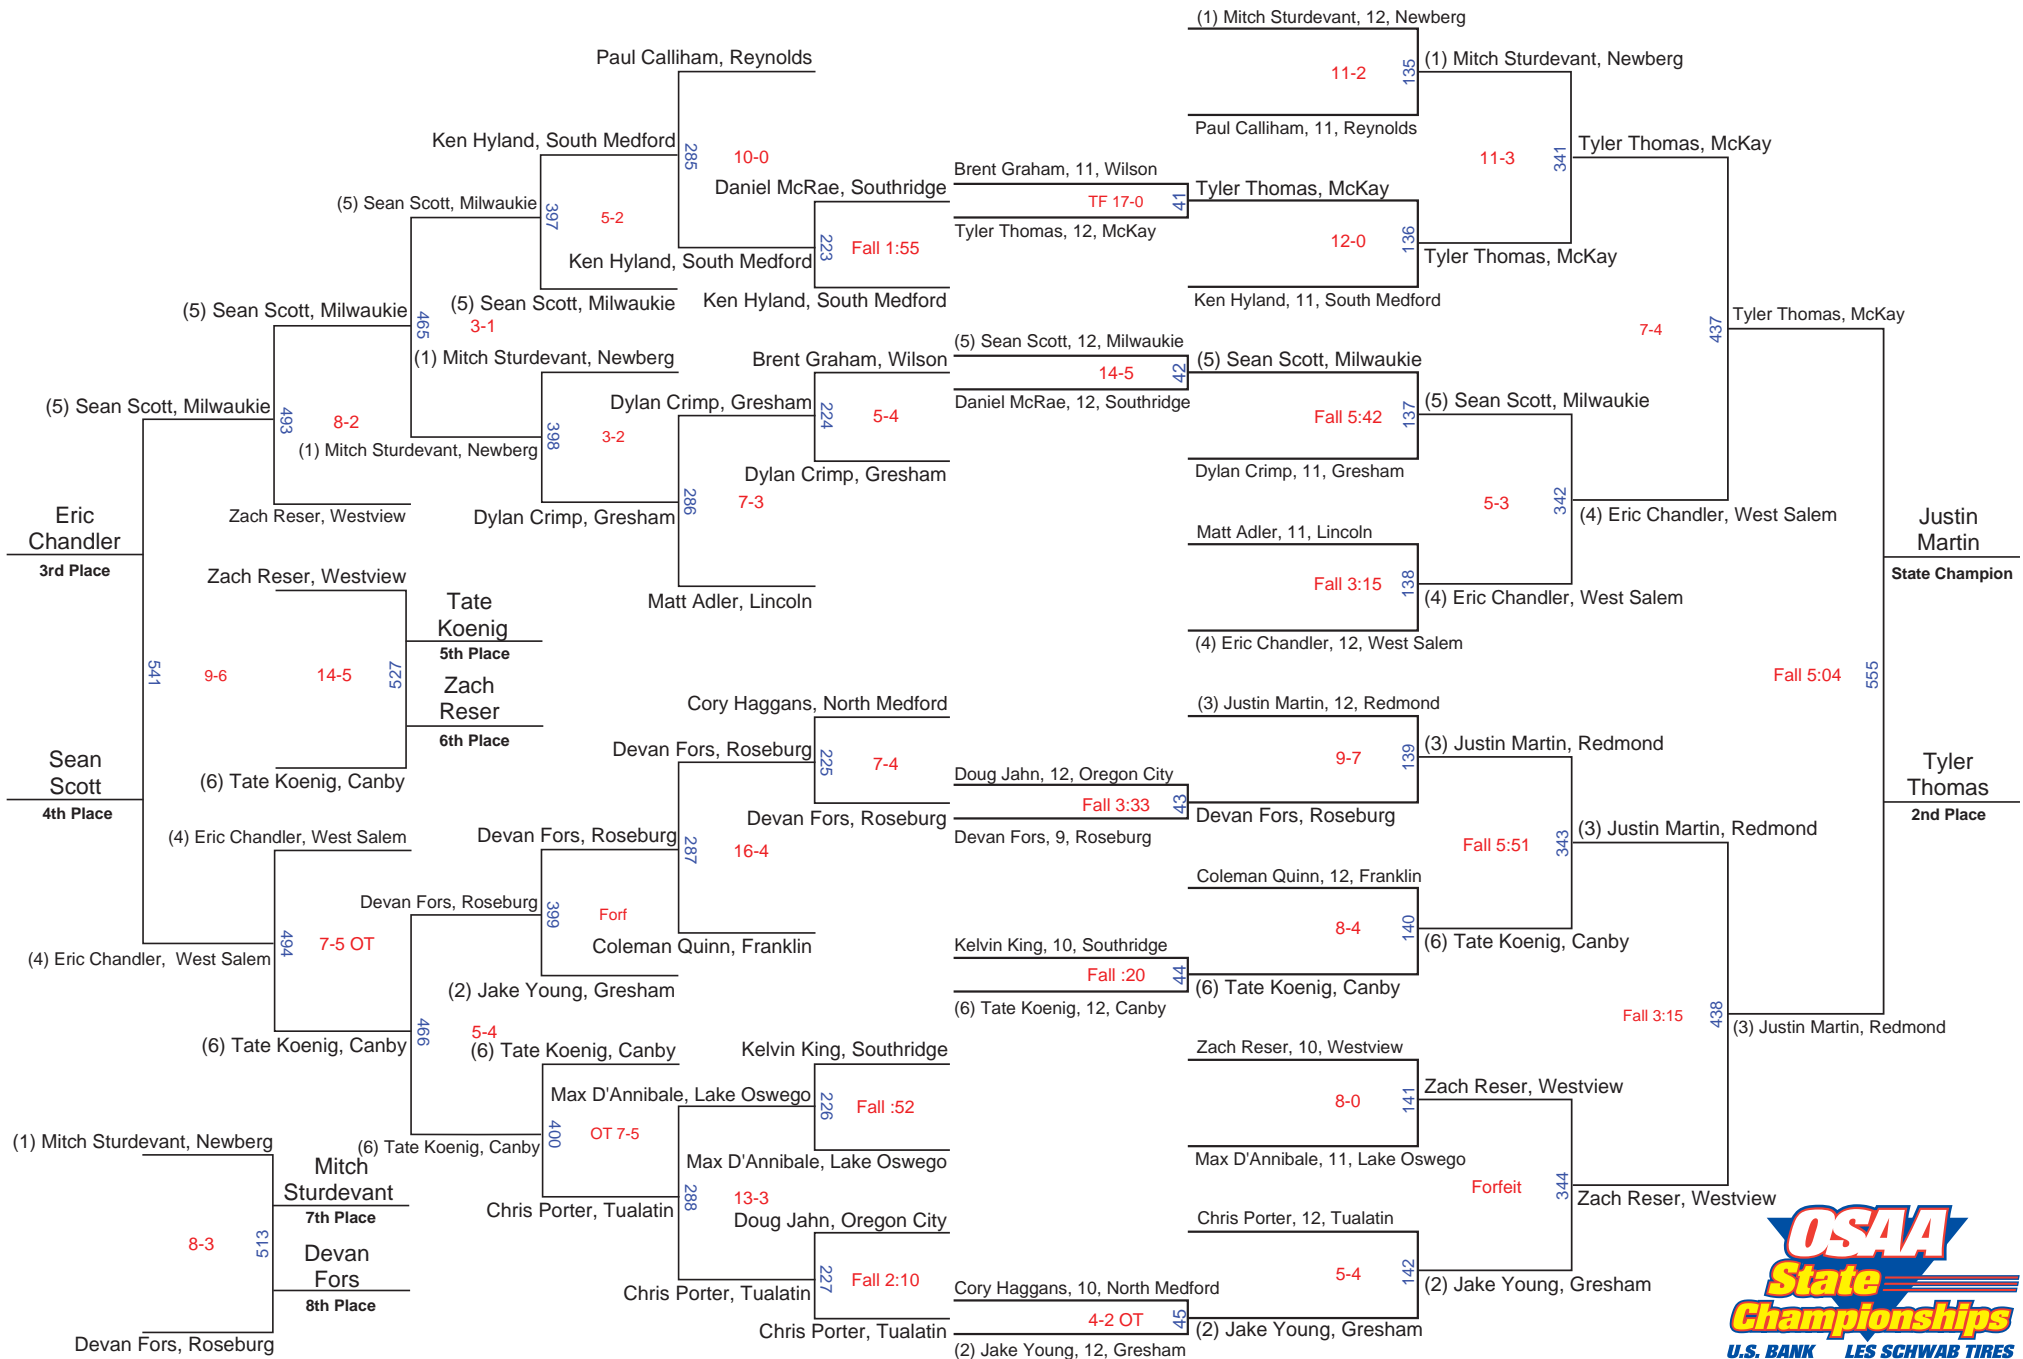

2008 OSAA 6A Wrestling State Championships - 189 lbs.