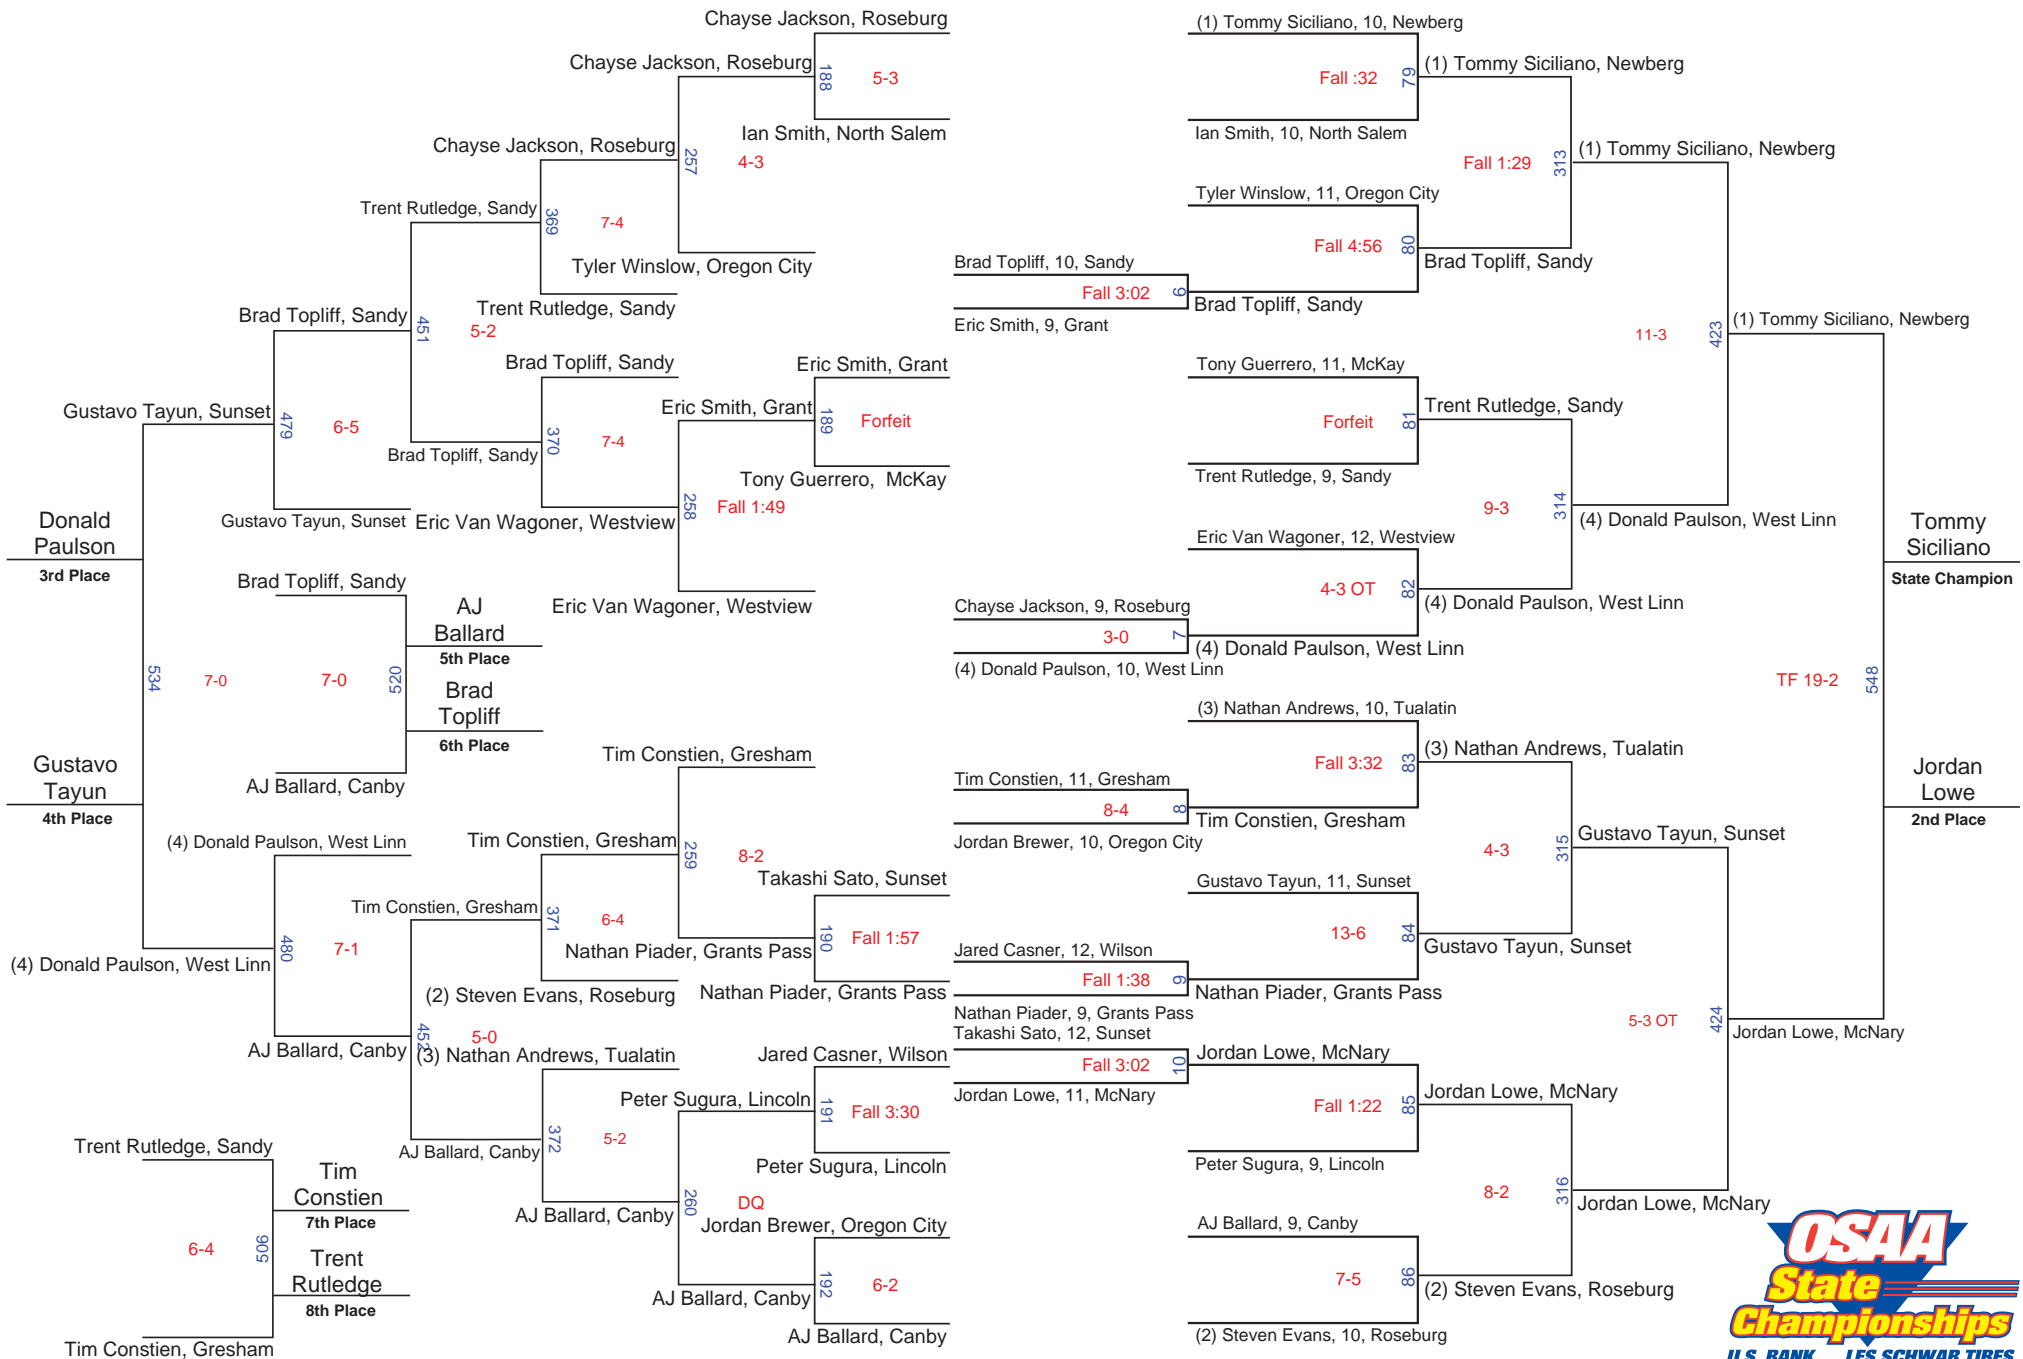

**OSAA 6A 2008
Team Scores
After Championship Finals**

1. Roseburg	269.0
2. Newberg	195.5
3. Canby	155.5
4. Redmond	126.5
5. Hood River Valley	120.0
6. West Salem	98.0
7. Oregon City	75.5
8. Grants Pass	73.5
9. Gresham	72.0
Sprague	72.0
11. Clackamas	61.0
12. Lakeridge	55.0
13. McKay	51.5
14. McNary	48.0
15. Tualatin	44.0
16. Milwaukie	43.0
17. Sunset	42.0
18. North Salem	36.5
Reynolds	36.5
20. Beaverton	36.0
21. David Douglas	35.0
West Linn	35.0
Wilson	35.0
24. Westview	33.0
25. Sandy	30.0
26. Southridge	29.0
27. Aloha	23.0
28. North Medford	22.0
29. Tigard	15.0
30. Barlow	11.0
31. South Medford	9.5
32. Benson	9.0
McMinnville	9.0
34. Centennial	8.0
35. Lake Oswego	7.0
36. Grant	6.0
37. Lincoln	5.0
38. Sheldon	4.0
39. Putnam	3.0
South Eugene	3.0
41. Franklin	0.0

2008 OSAA 6A Wrestling State Championships - 103 lbs.

2008 OSAA 6A Wrestling State Championships - 112 lbs.

2008 OSAA 6A Wrestling State Championships - 119 lbs.

2008 OSAA 6A Wrestling State Championships - 152 lbs.

2008 OSAA 6A Wrestling State Championships - 189 lbs.