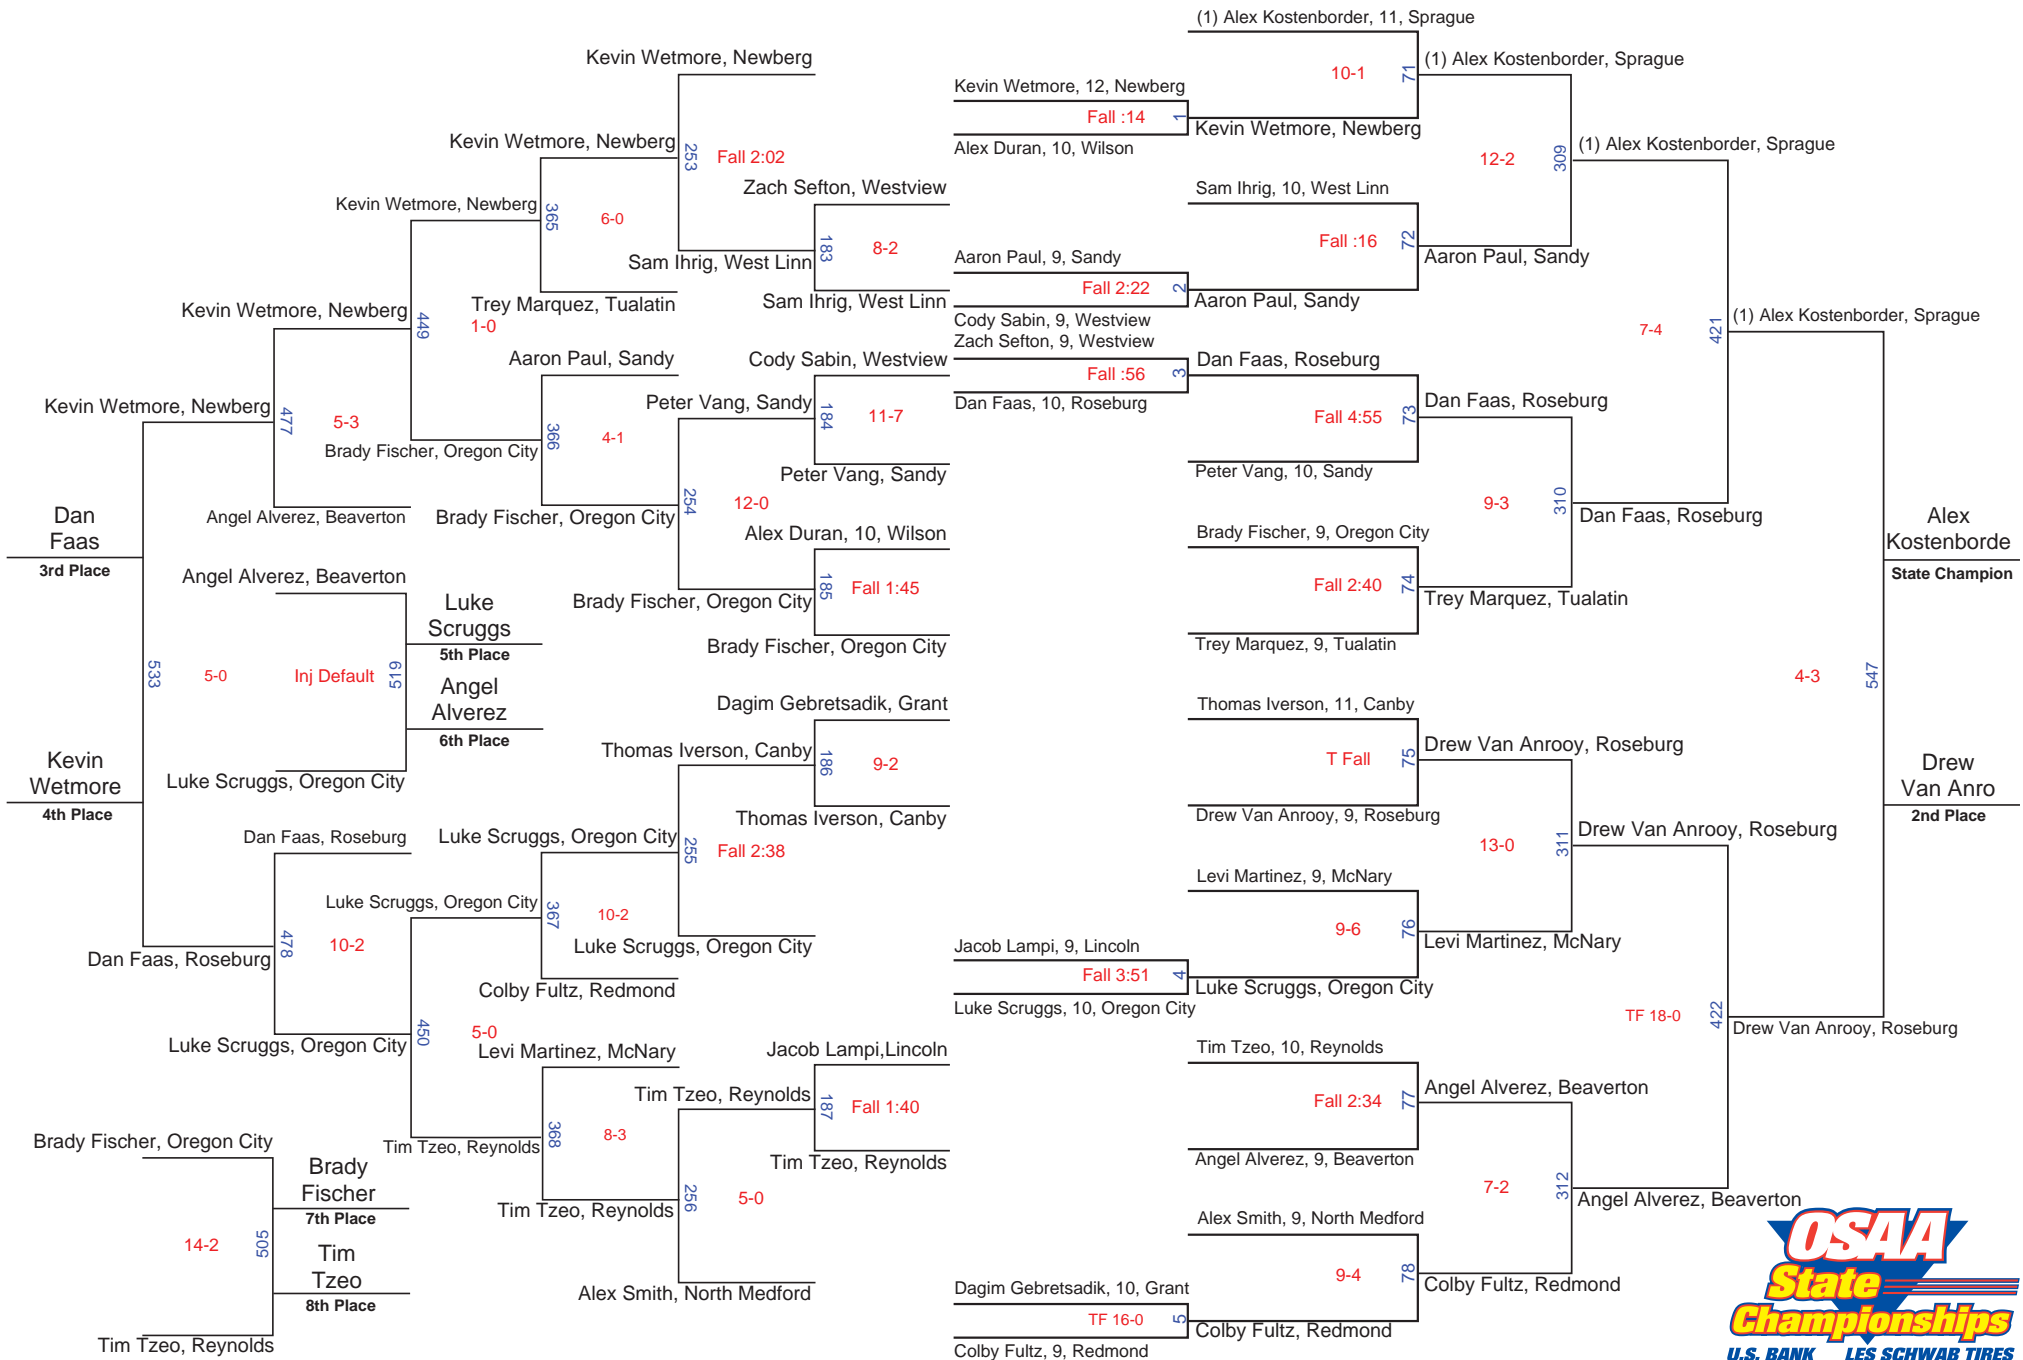

**OSAA 6A 2008
Team Scores
After Championship Finals**

1. Roseburg	269.0
2. Newberg	195.5
3. Canby	155.5
4. Redmond	126.5
5. Hood River Valley	120.0
6. West Salem	98.0
7. Oregon City	75.5
8. Grants Pass	73.5
9. Gresham	72.0
Sprague	72.0
11. Clackamas	61.0
12. Lakeridge	55.0
13. McKay	51.5
14. McNary	48.0
15. Tualatin	44.0
16. Milwaukie	43.0
17. Sunset	42.0
18. North Salem	36.5
Reynolds	36.5
20. Beaverton	36.0
21. David Douglas	35.0
West Linn	35.0
Wilson	35.0
24. Westview	33.0
25. Sandy	30.0
26. Southridge	29.0
27. Aloha	23.0
28. North Medford	22.0
29. Tigard	15.0
30. Barlow	11.0
31. South Medford	9.5
32. Benson	9.0
McMinnville	9.0
34. Centennial	8.0
35. Lake Oswego	7.0
36. Grant	6.0
37. Lincoln	5.0
38. Sheldon	4.0
39. Putnam	3.0
South Eugene	3.0
41. Franklin	0.0

2008 OSAA 6A Wrestling State Championships - 103 lbs.

2008 OSAA 6A Wrestling State Championships - 112 lbs.

2008 OSAA 6A Wrestling State Championships - 119 lbs.

2008 OSAA 6A Wrestling State Championships - 152 lbs.

2008 OSAA 6A Wrestling State Championships - 189 lbs.