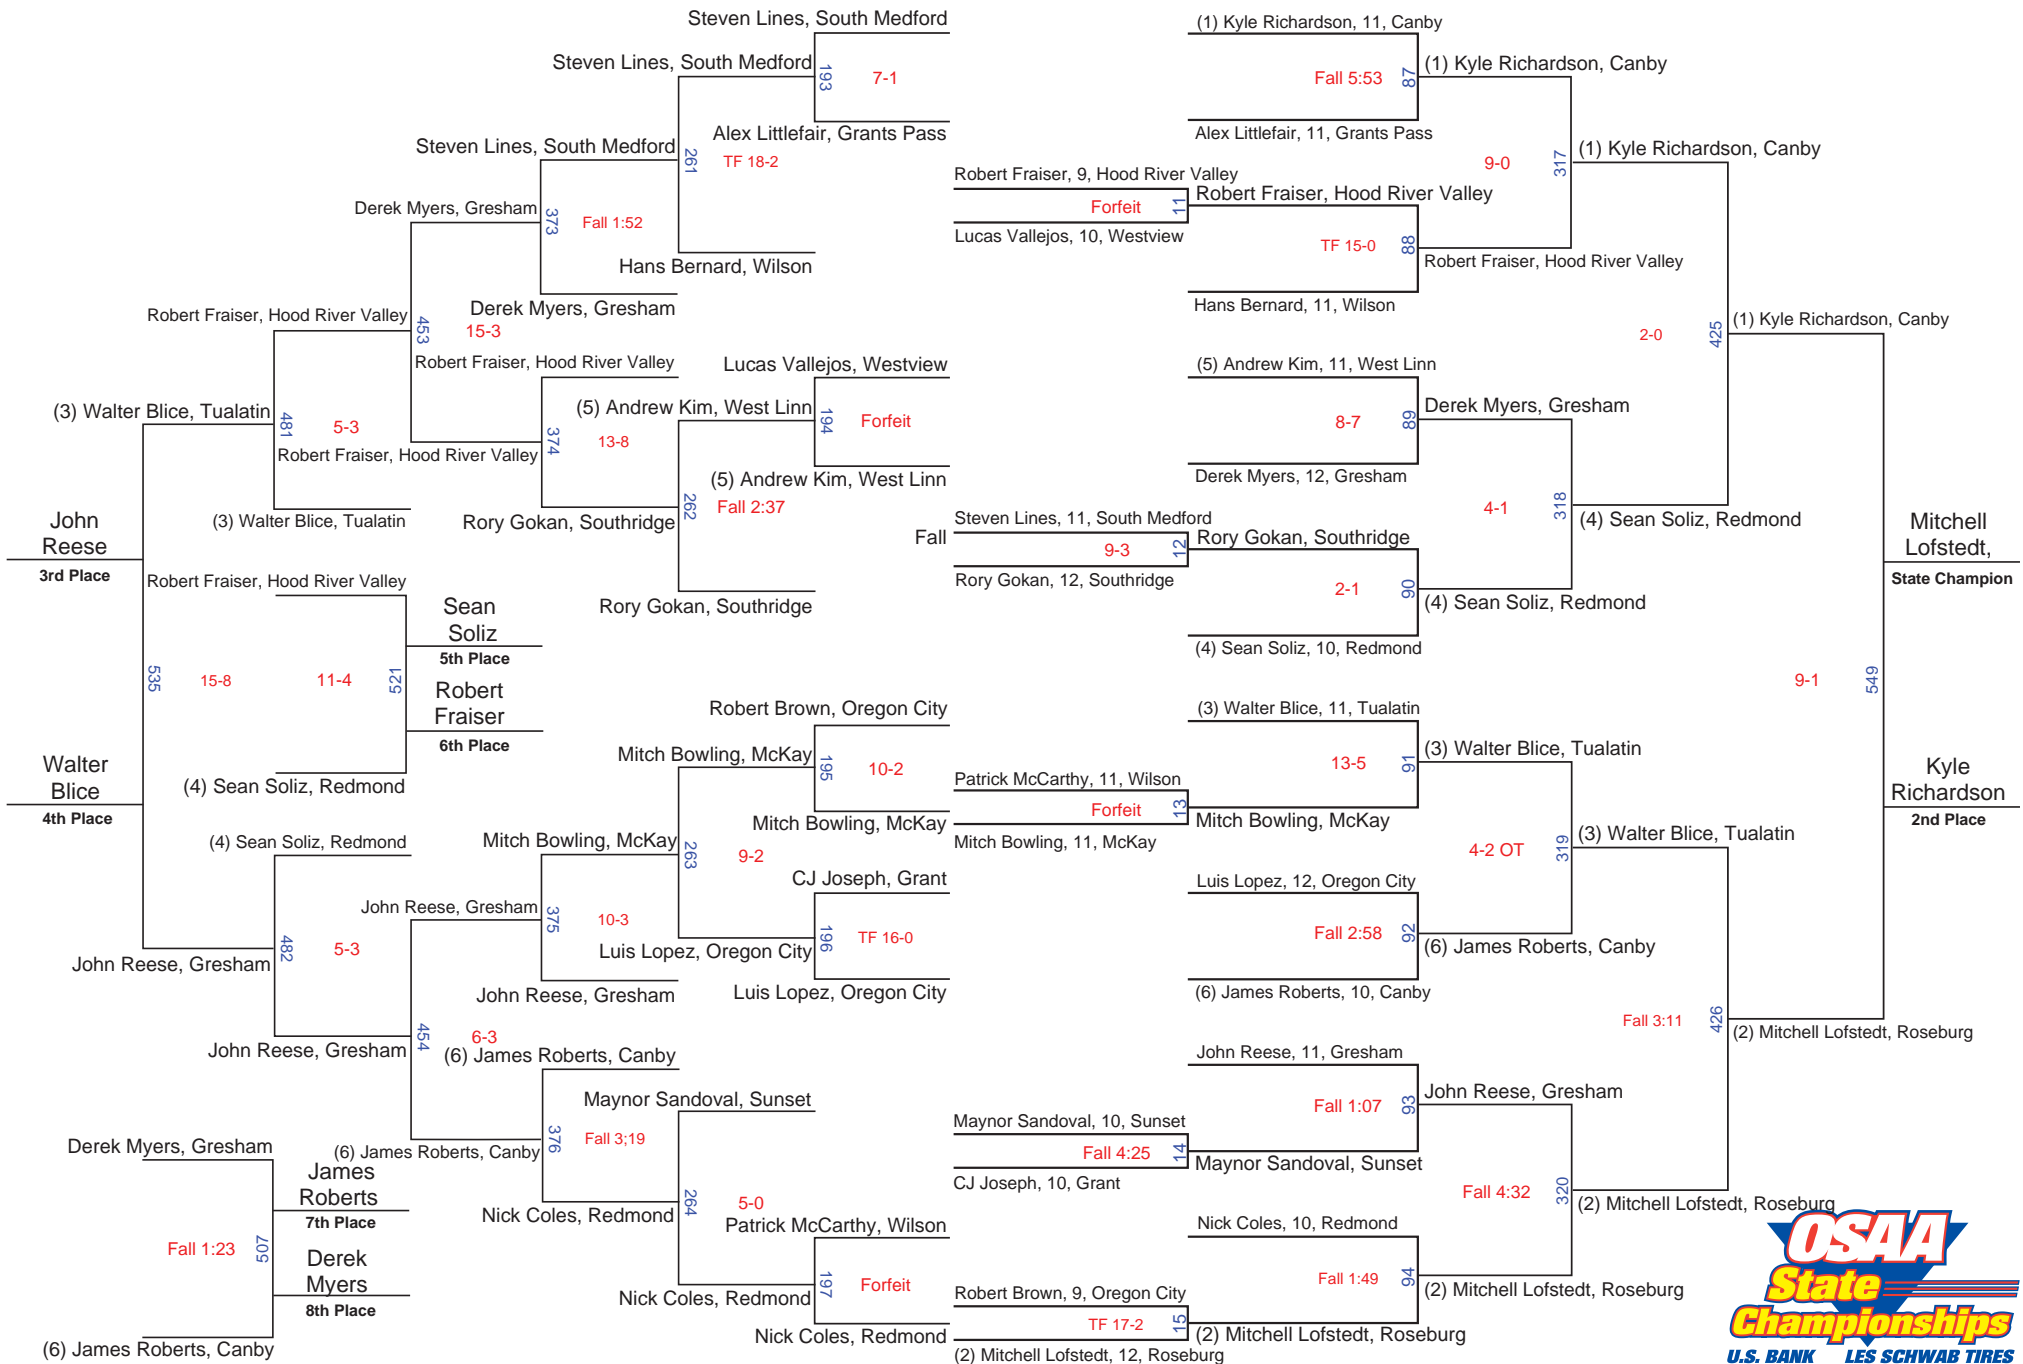

**OSAA 6A 2008
Team Scores
After Championship Finals**

1. Roseburg	269.0
2. Newberg	195.5
3. Canby	155.5
4. Redmond	126.5
5. Hood River Valley	120.0
6. West Salem	98.0
7. Oregon City	75.5
8. Grants Pass	73.5
9. Gresham	72.0
Sprague	72.0
11. Clackamas	61.0
12. Lakeridge	55.0
13. McKay	51.5
14. McNary	48.0
15. Tualatin	44.0
16. Milwaukie	43.0
17. Sunset	42.0
18. North Salem	36.5
Reynolds	36.5
20. Beaverton	36.0
21. David Douglas	35.0
West Linn	35.0
Wilson	35.0
24. Westview	33.0
25. Sandy	30.0
26. Southridge	29.0
27. Aloha	23.0
28. North Medford	22.0
29. Tigard	15.0
30. Barlow	11.0
31. South Medford	9.5
32. Benson	9.0
McMinnville	9.0
34. Centennial	8.0
35. Lake Oswego	7.0
36. Grant	6.0
37. Lincoln	5.0
38. Sheldon	4.0
39. Putnam	3.0
South Eugene	3.0
41. Franklin	0.0

2008 OSAA 6A Wrestling State Championships - 103 lbs.

2008 OSAA 6A Wrestling State Championships - 112 lbs.

2008 OSAA 6A Wrestling State Championships - 119 lbs.

2008 OSAA 6A Wrestling State Championships - 152 lbs.

2008 OSAA 6A Wrestling State Championships - 189 lbs.