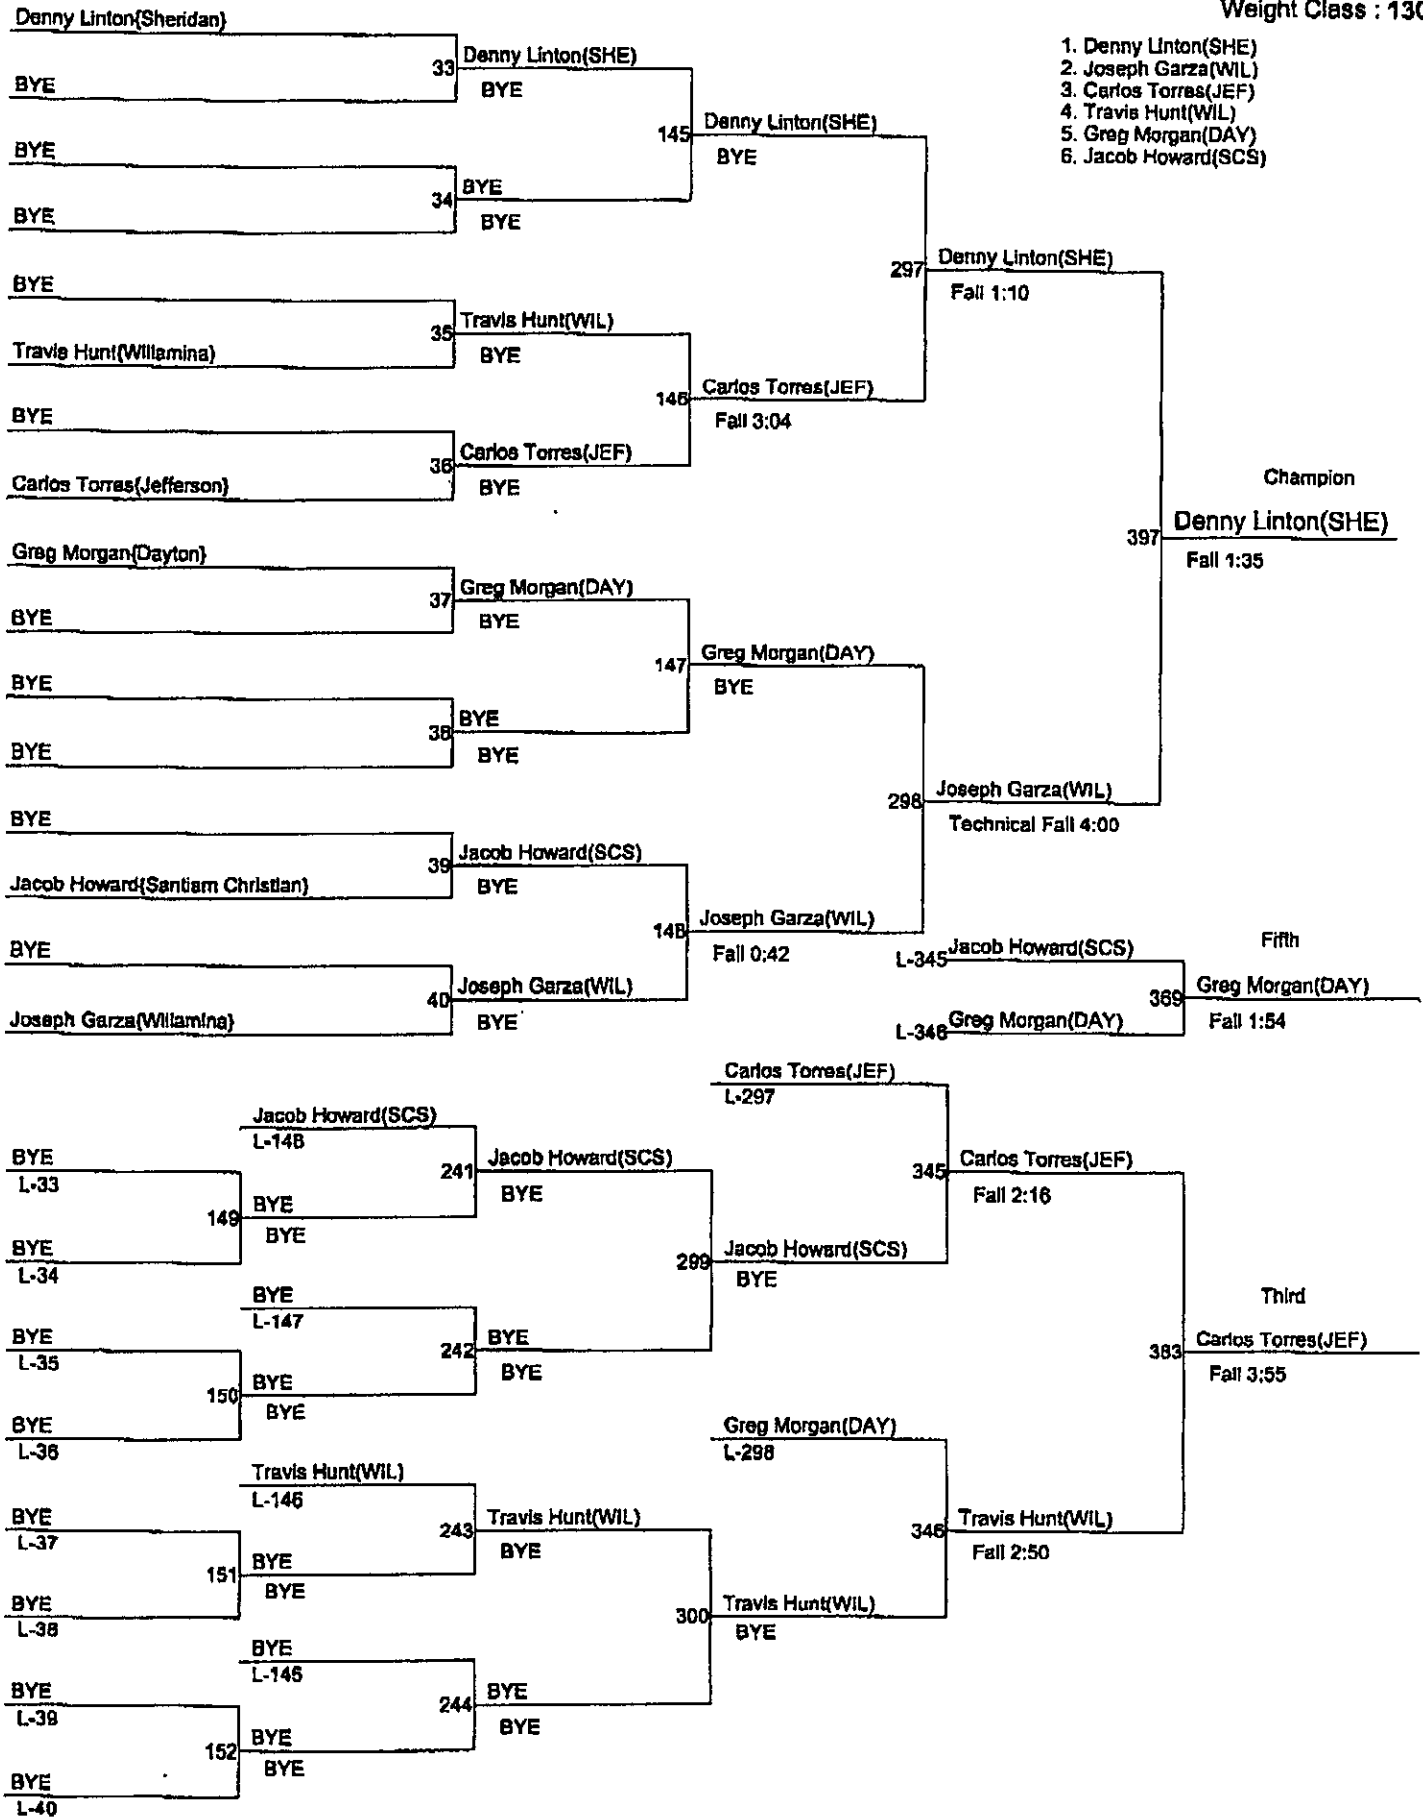

2009 Special District 2
Wrestling Tournament

Sheridan	212
Willamina	209
Dayton	166.5
Harrisburg	158
Waldport	134
Santiam Christian	129
Jefferson	113
Amity	61
Toledo	8

~~210~~ 214
~~214~~ 220

141

HST Cascade

Weight Class : 112

Special District 2 Wrestling Tournament

Weight Class : 119

Special District 2 Wrestling Tournament

Weight Class : 125

Special District 2 Wrestling Tournament

Weight Class : 130

Special District 2 Wrestling Tournament