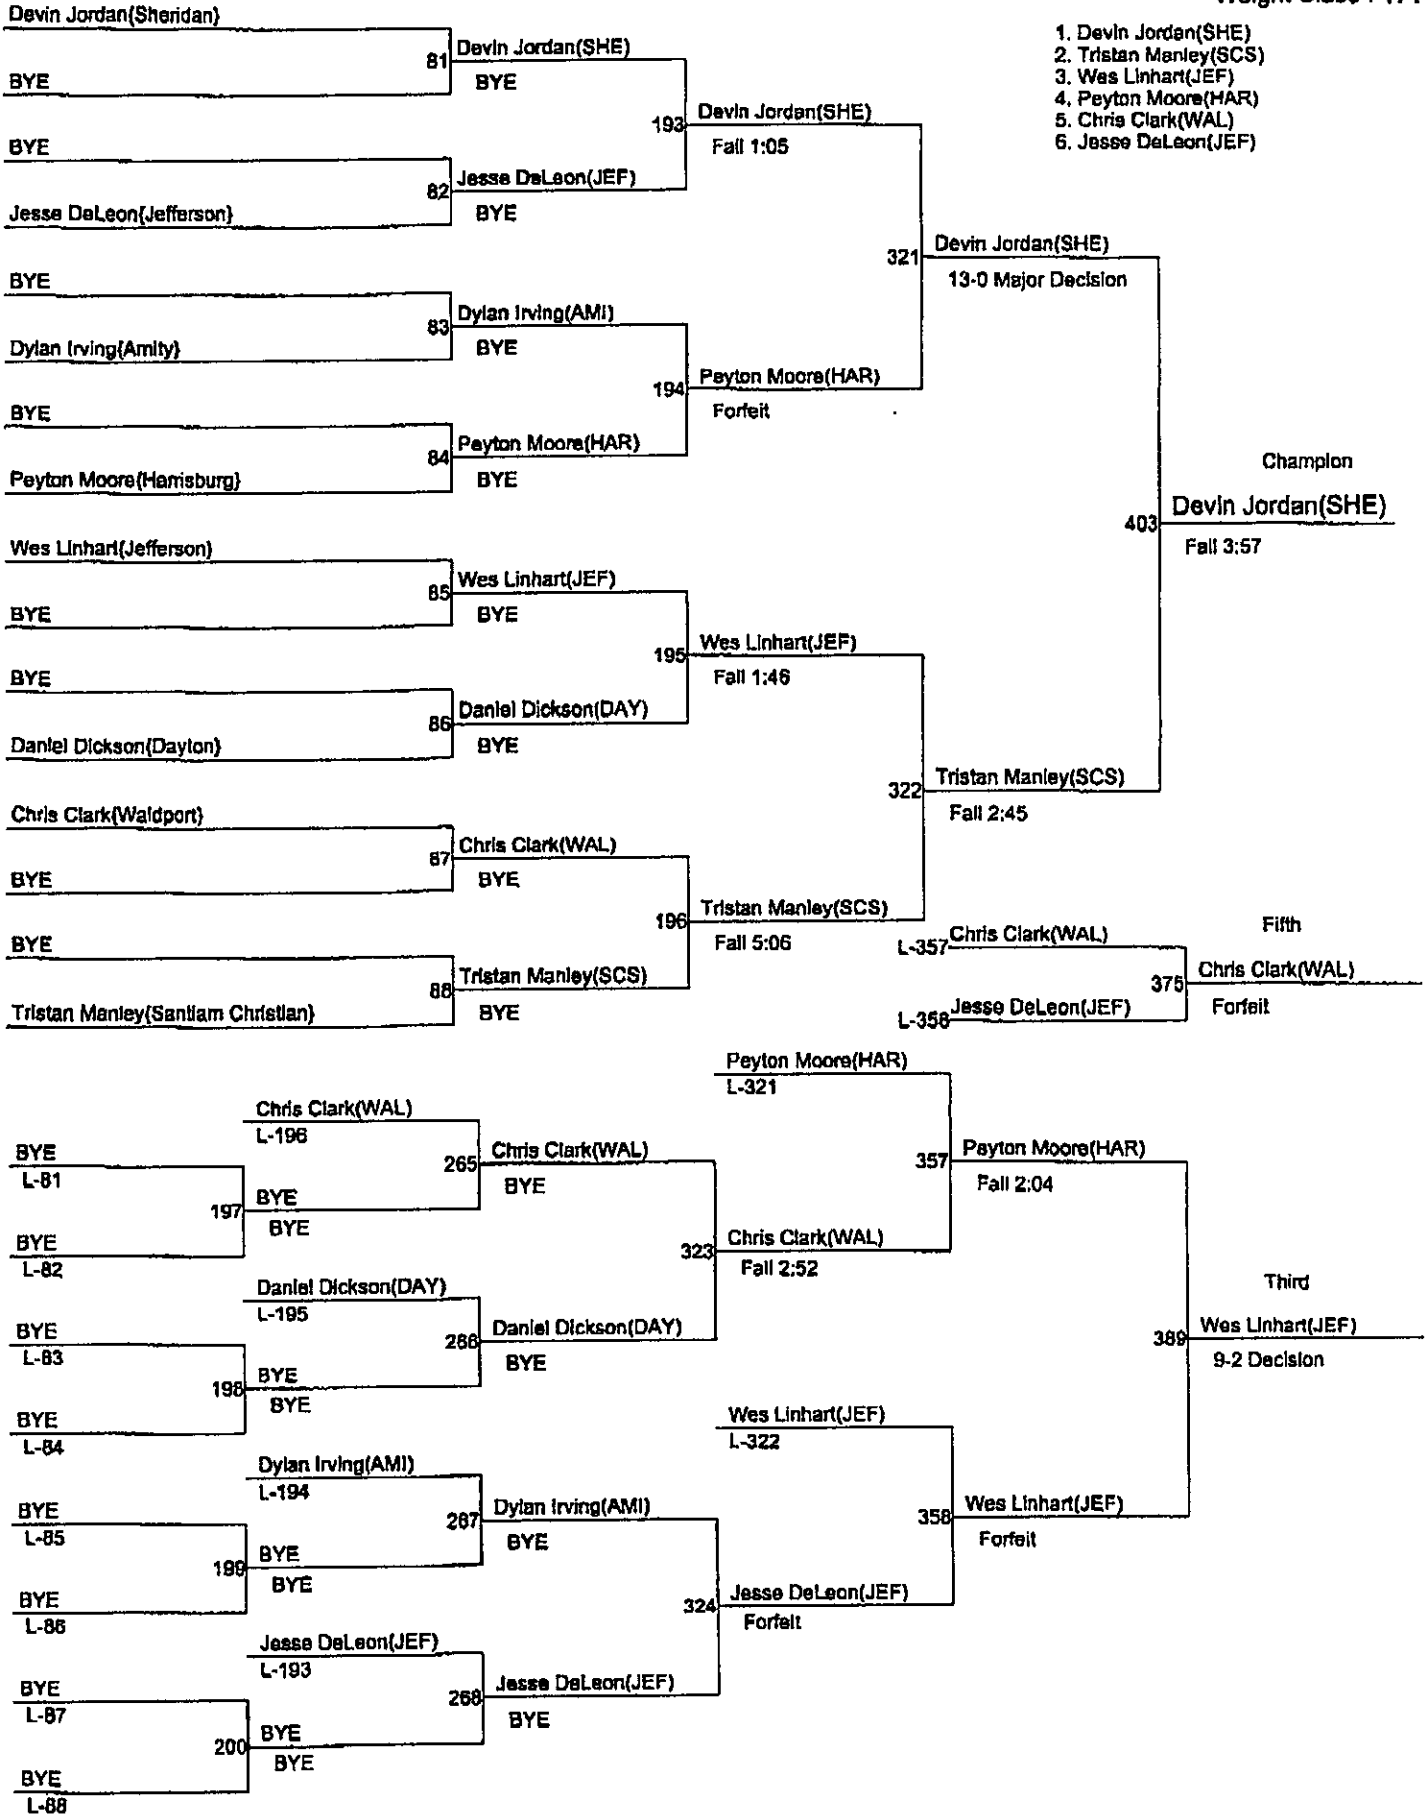

Special District 2 Wrestling Tournament

Weight Class : 171