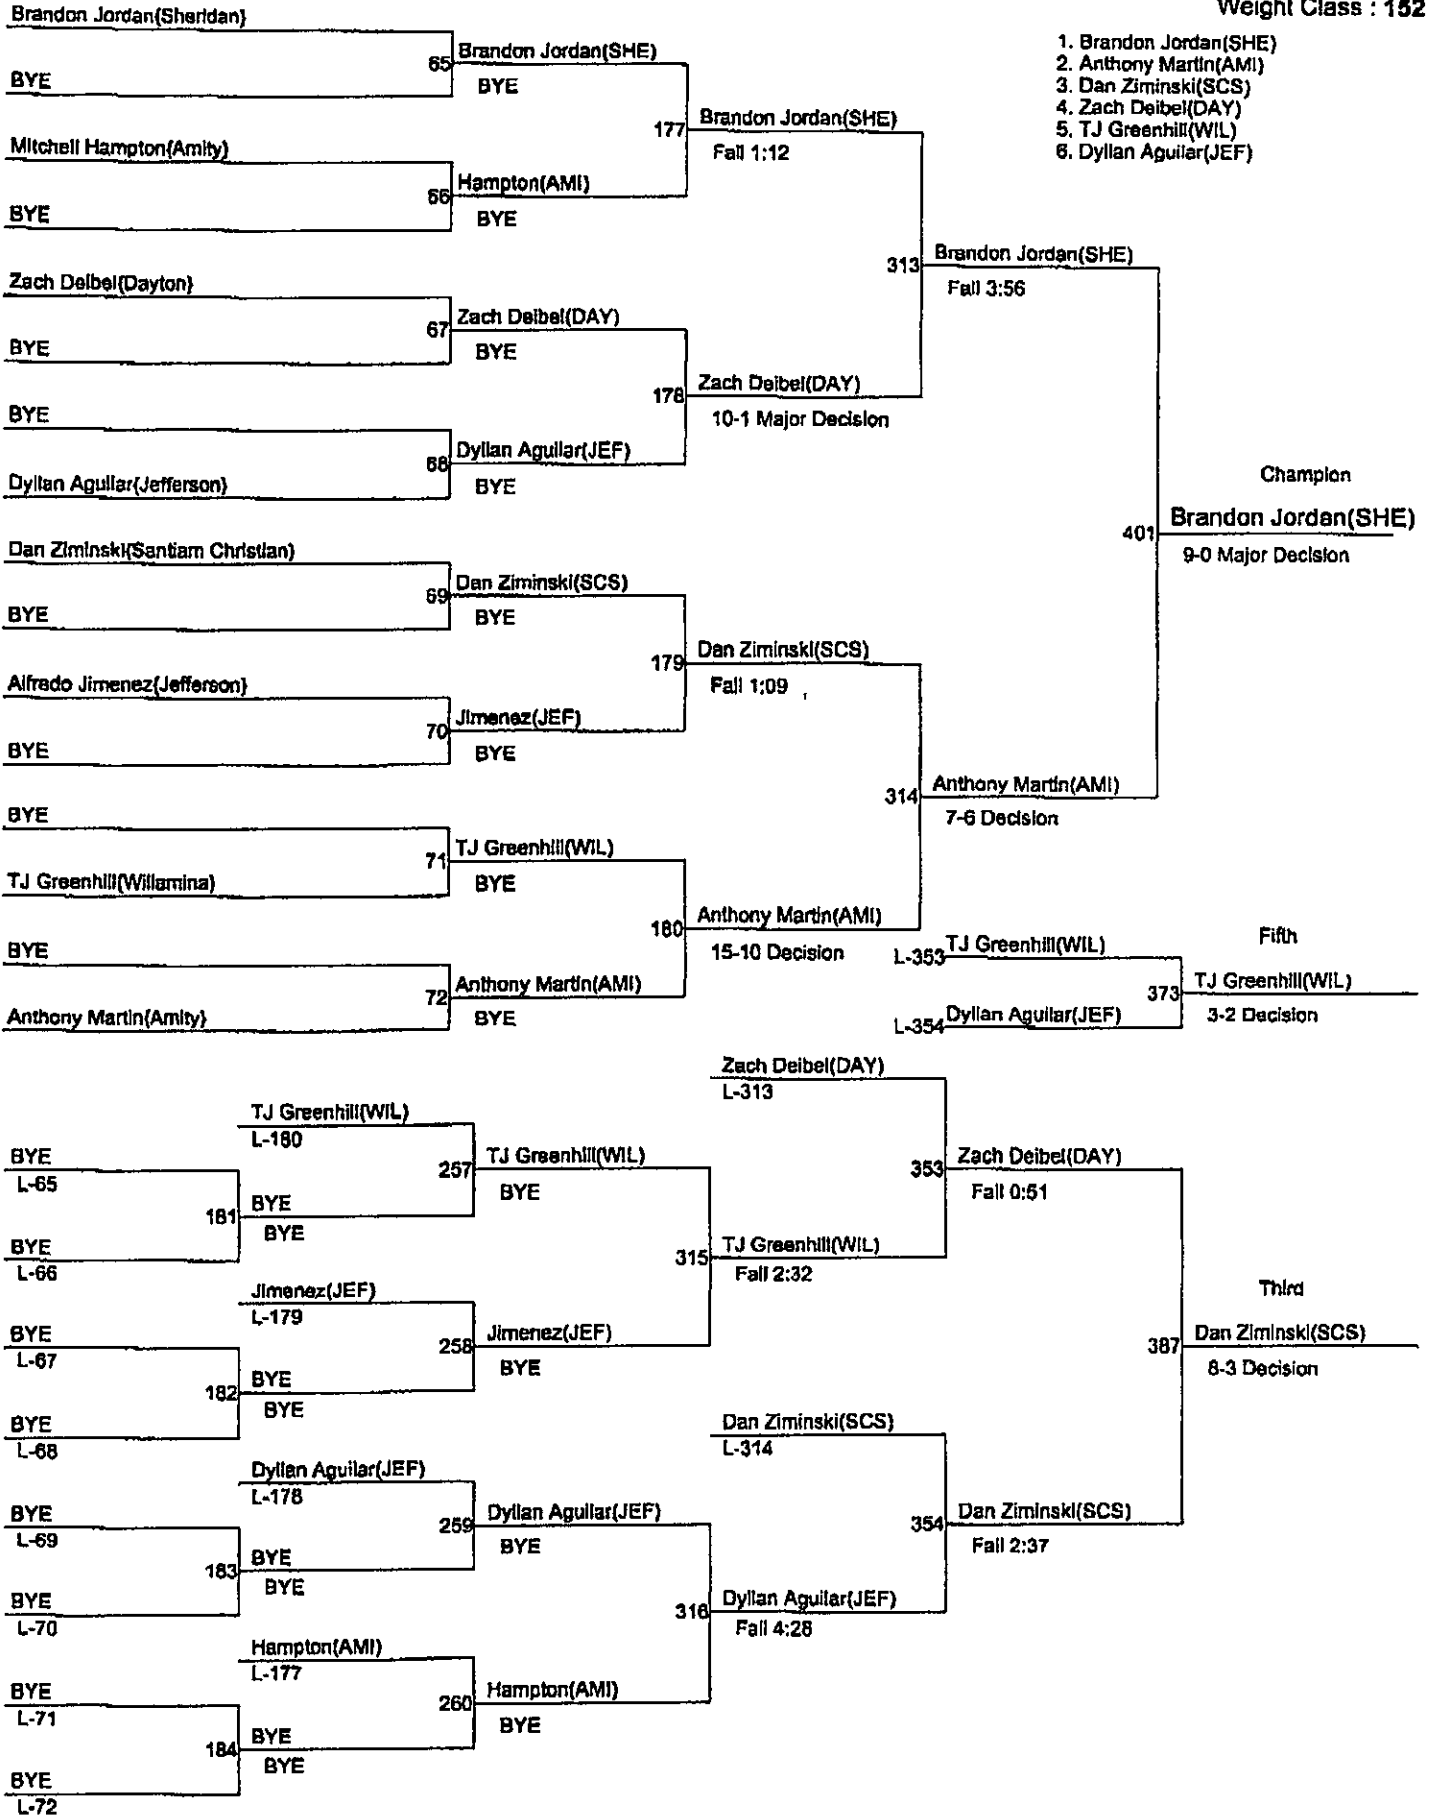

Special District 2 Wrestling Tournament

Weight Class : 152