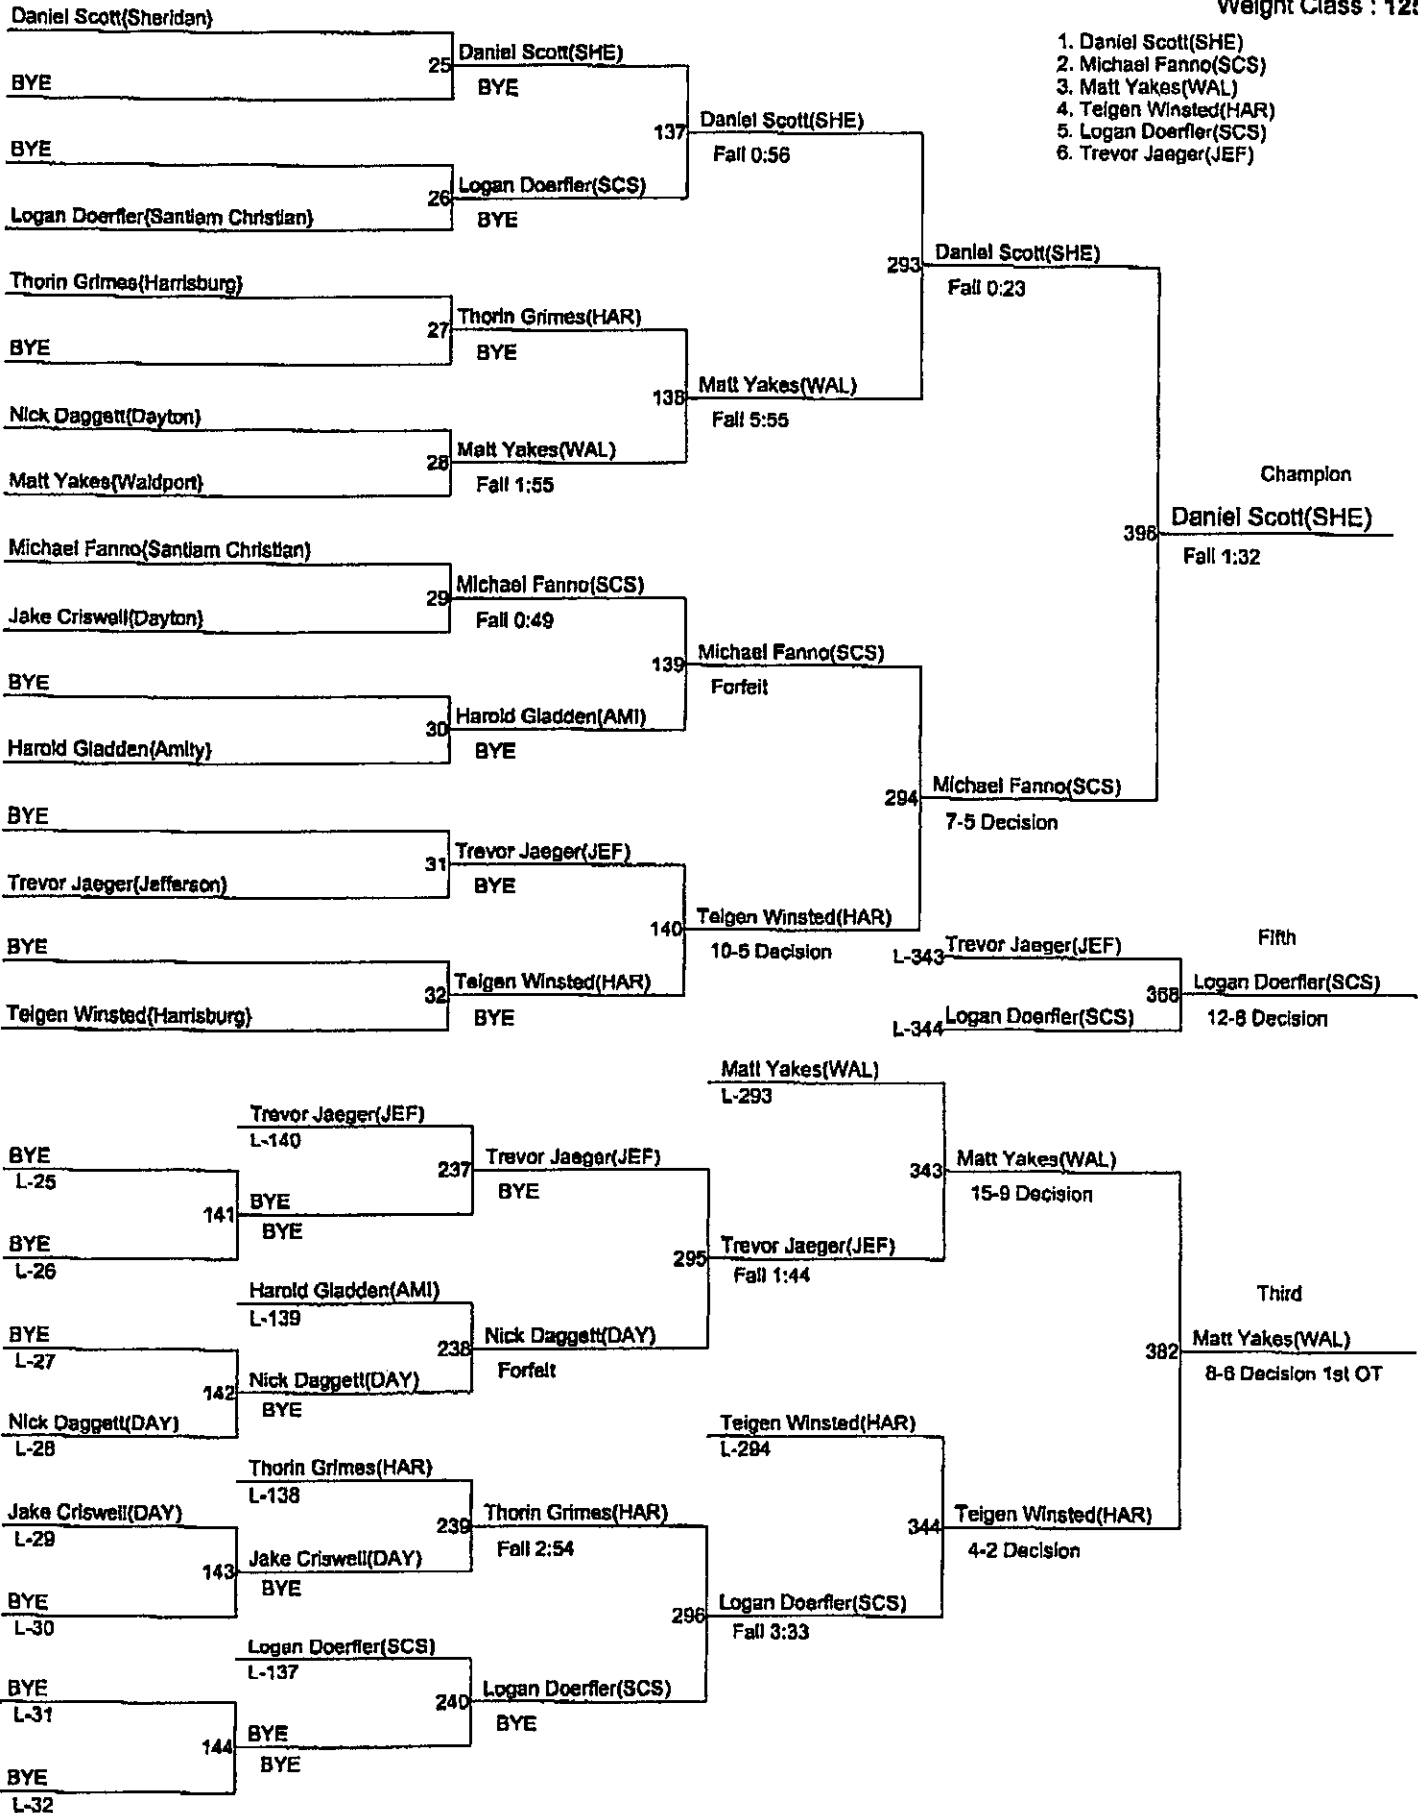

Special District 2 Wrestling Tournament

Weight Class : 125