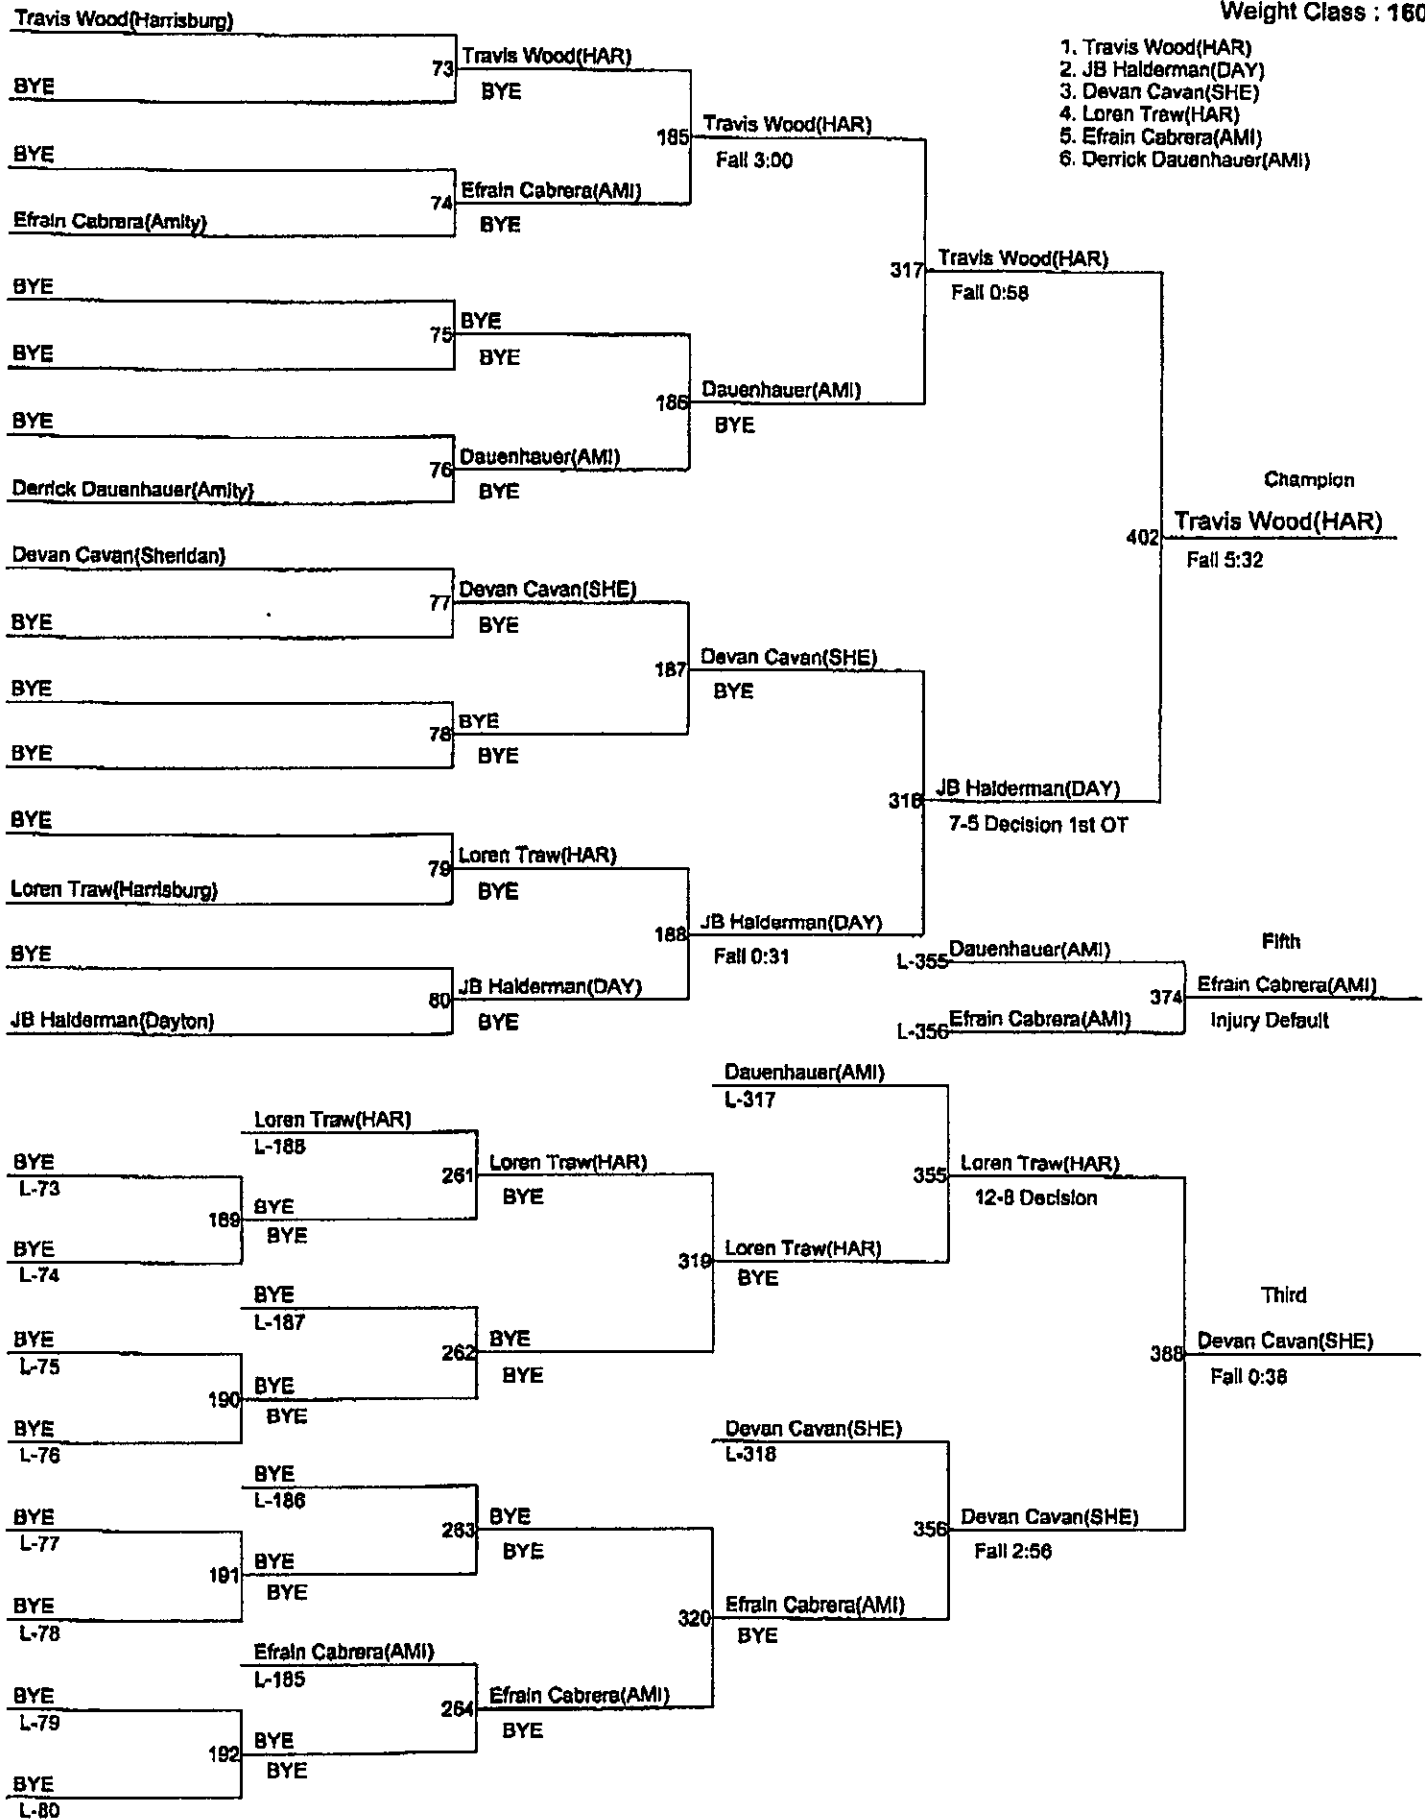

Special District 2 Wrestling Tournament

Weight Class : 160

1. Travis Wood(HAR)
2. JB Halderman(DAY)
3. Devan Cavan(SHE)
4. Loren Traw(HAR)
5. Efrain Cabrera(AMI)
6. Derrick Dauenhauer(AMI)