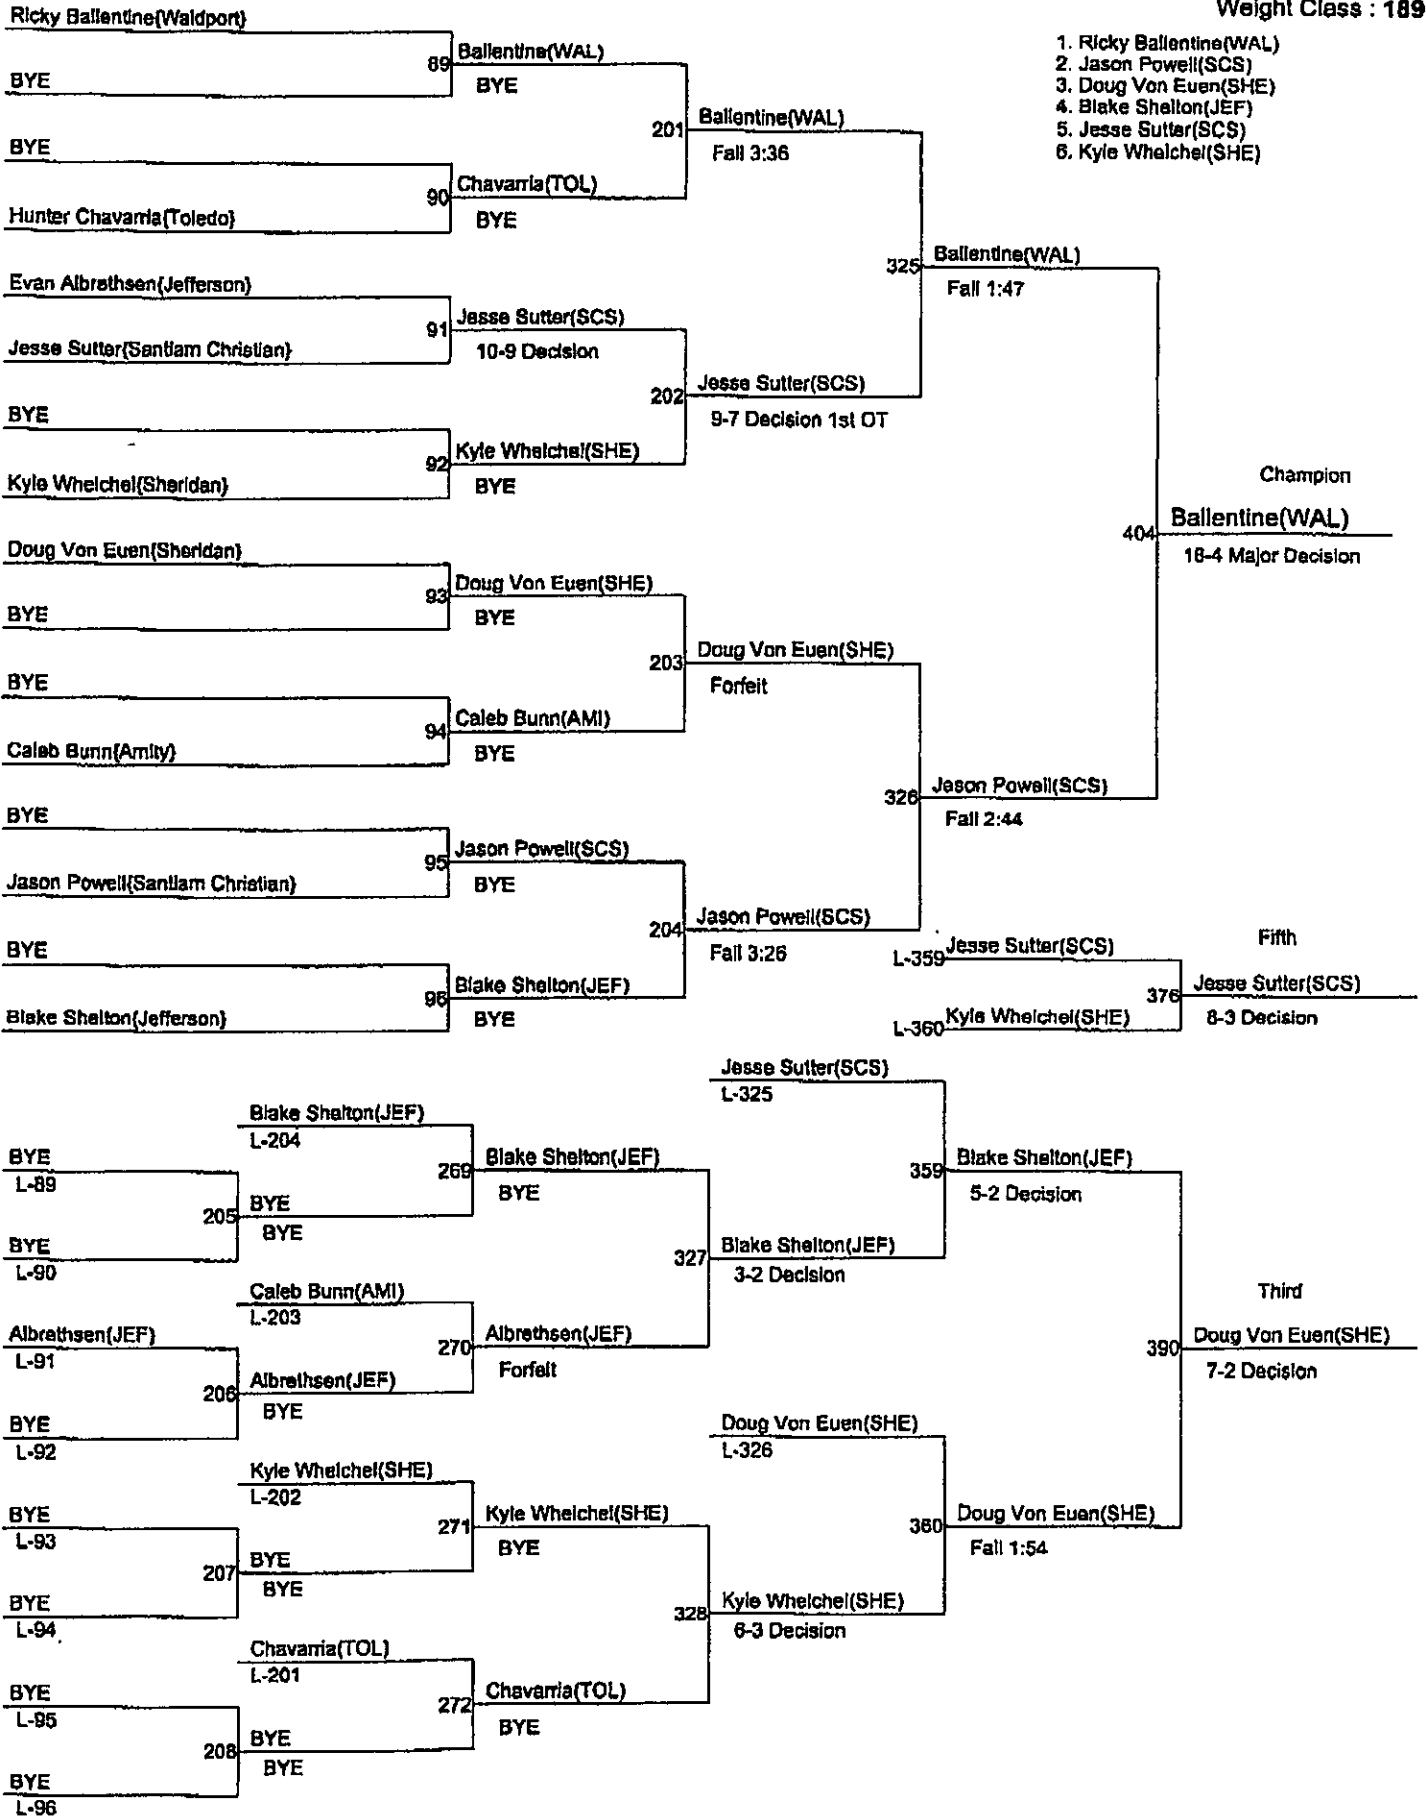

Special District 2 Wrestling Tournament

Weight Class : 189