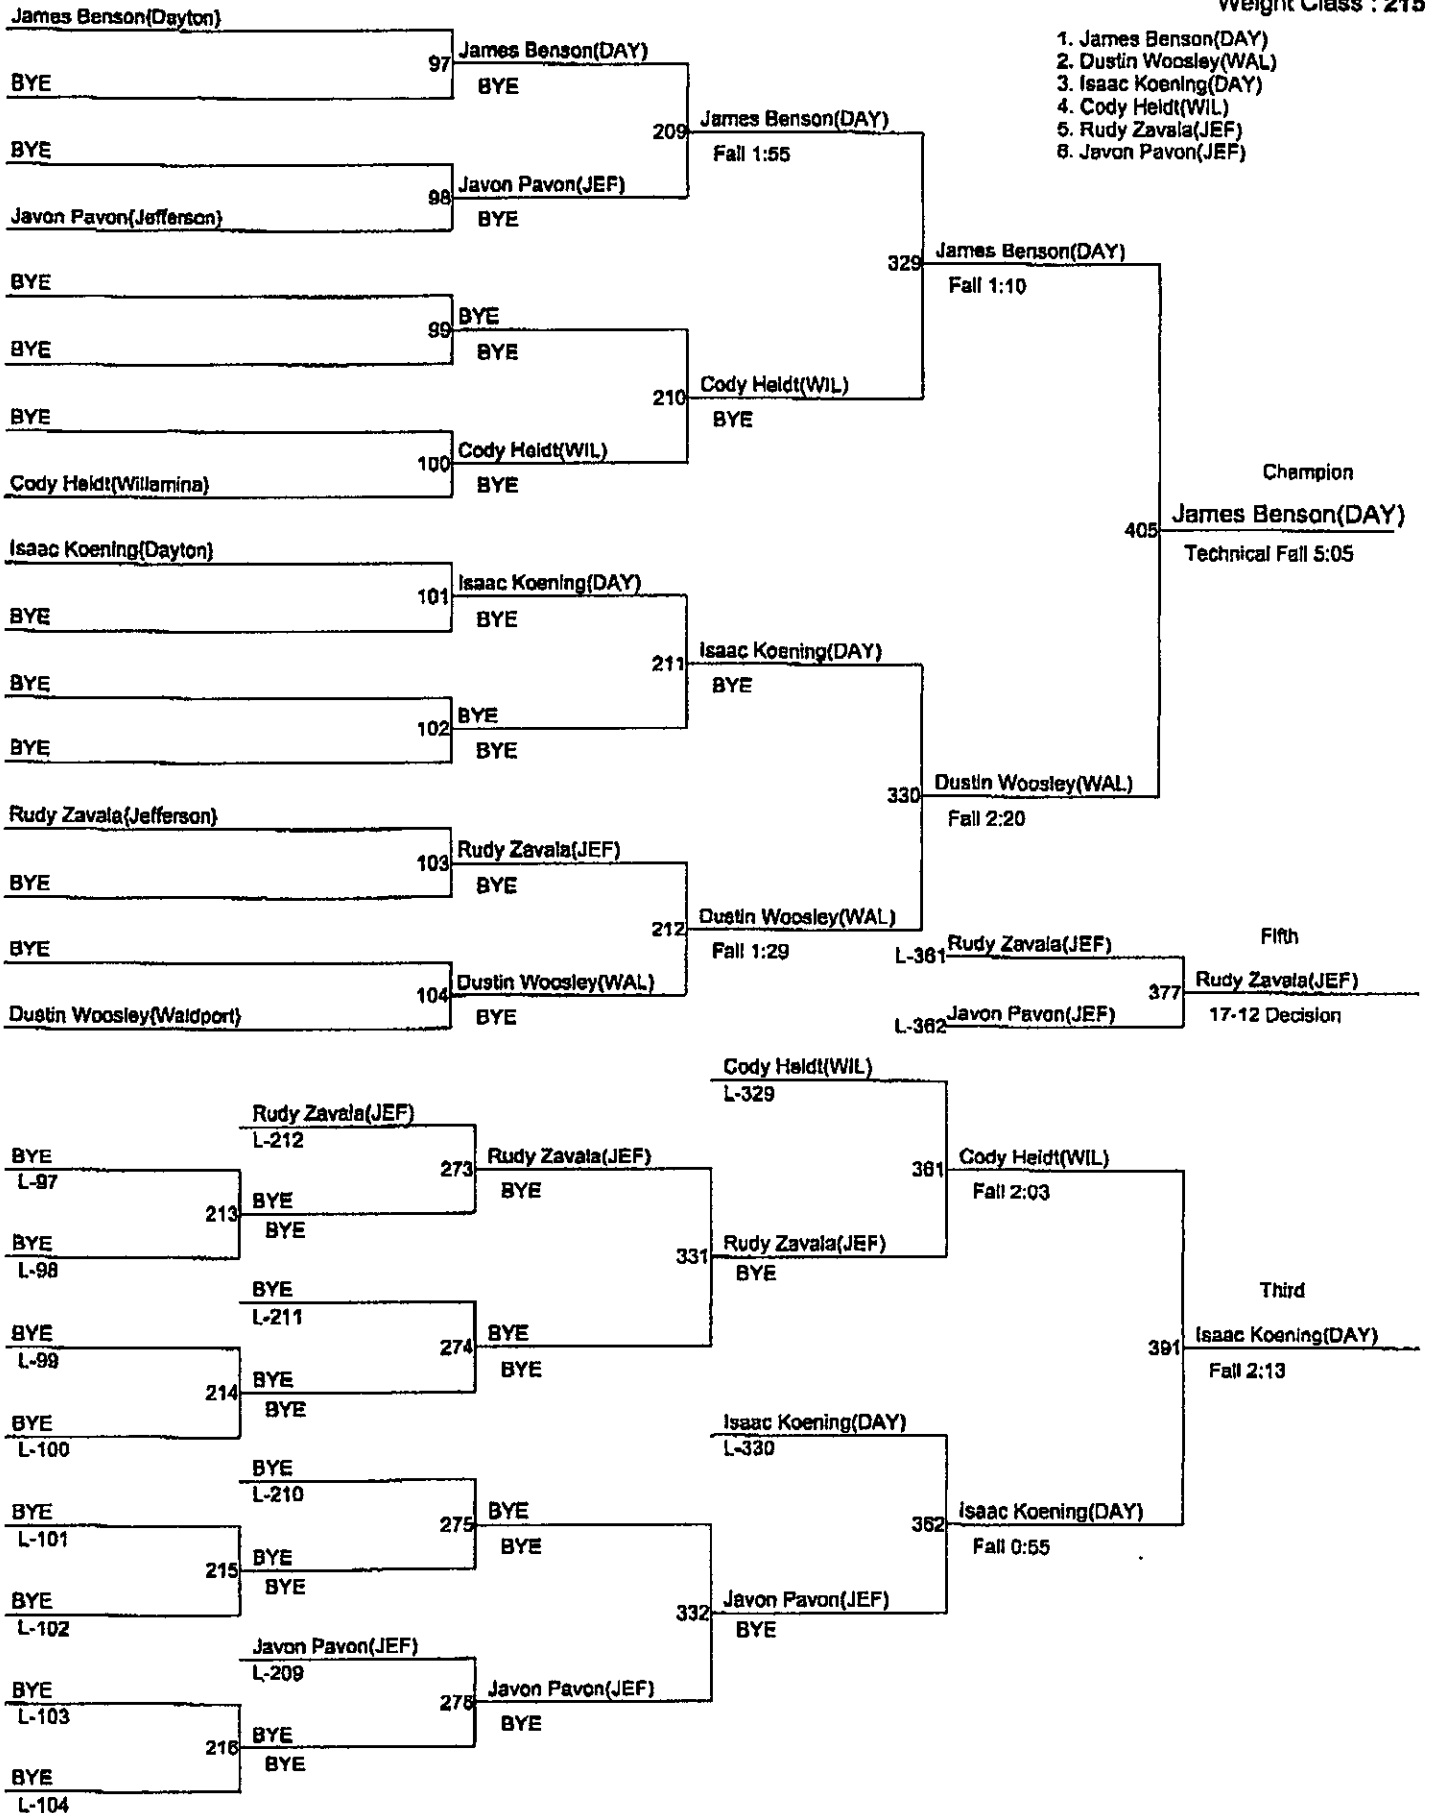

Special District 2 Wrestling Tournament

Weight Class : 215