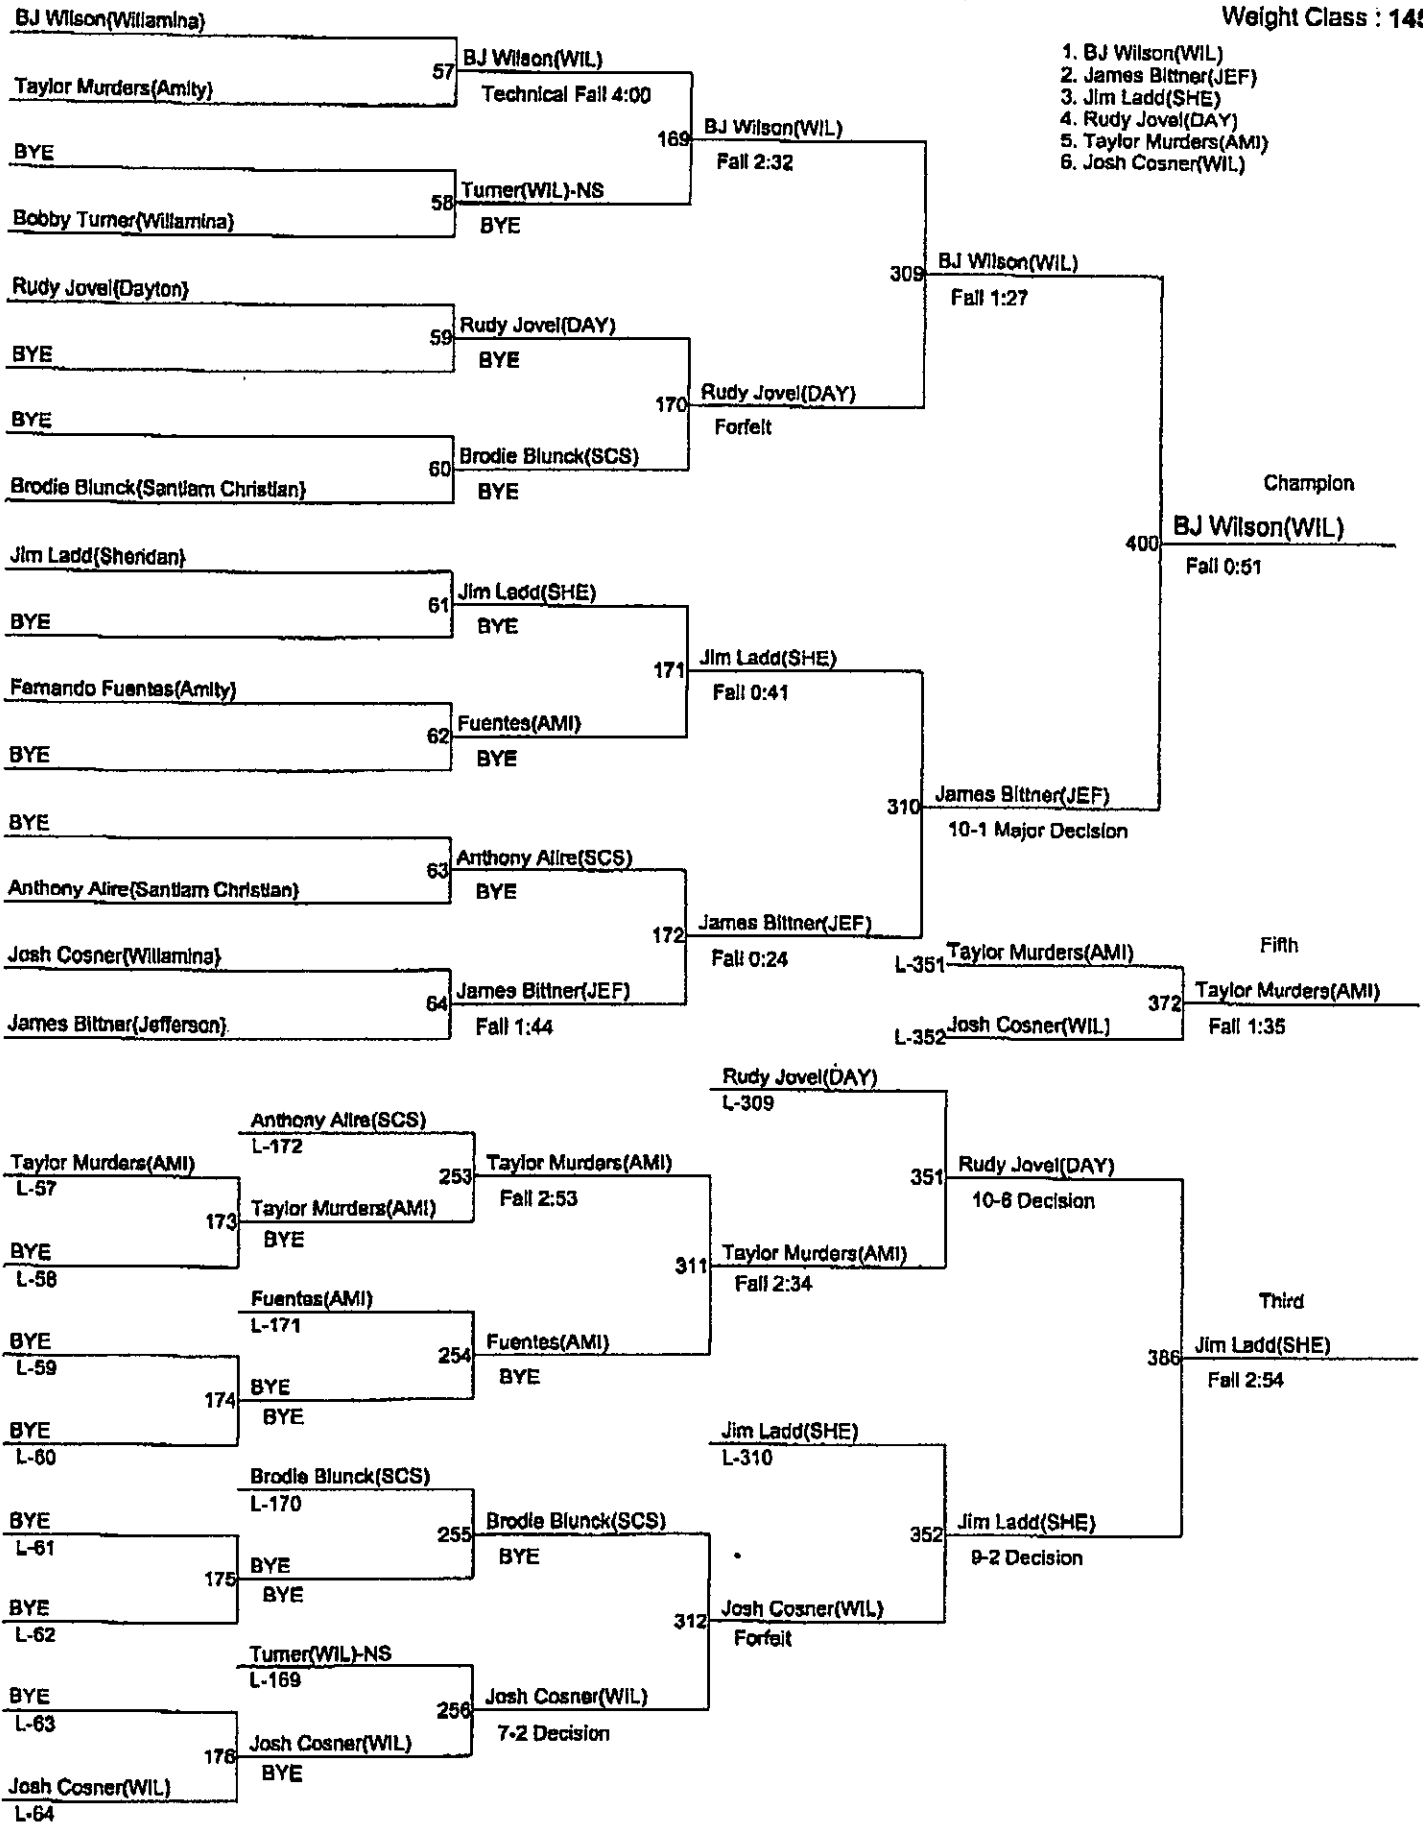

Special District 2 Wrestling Tournament

Weight Class : 145