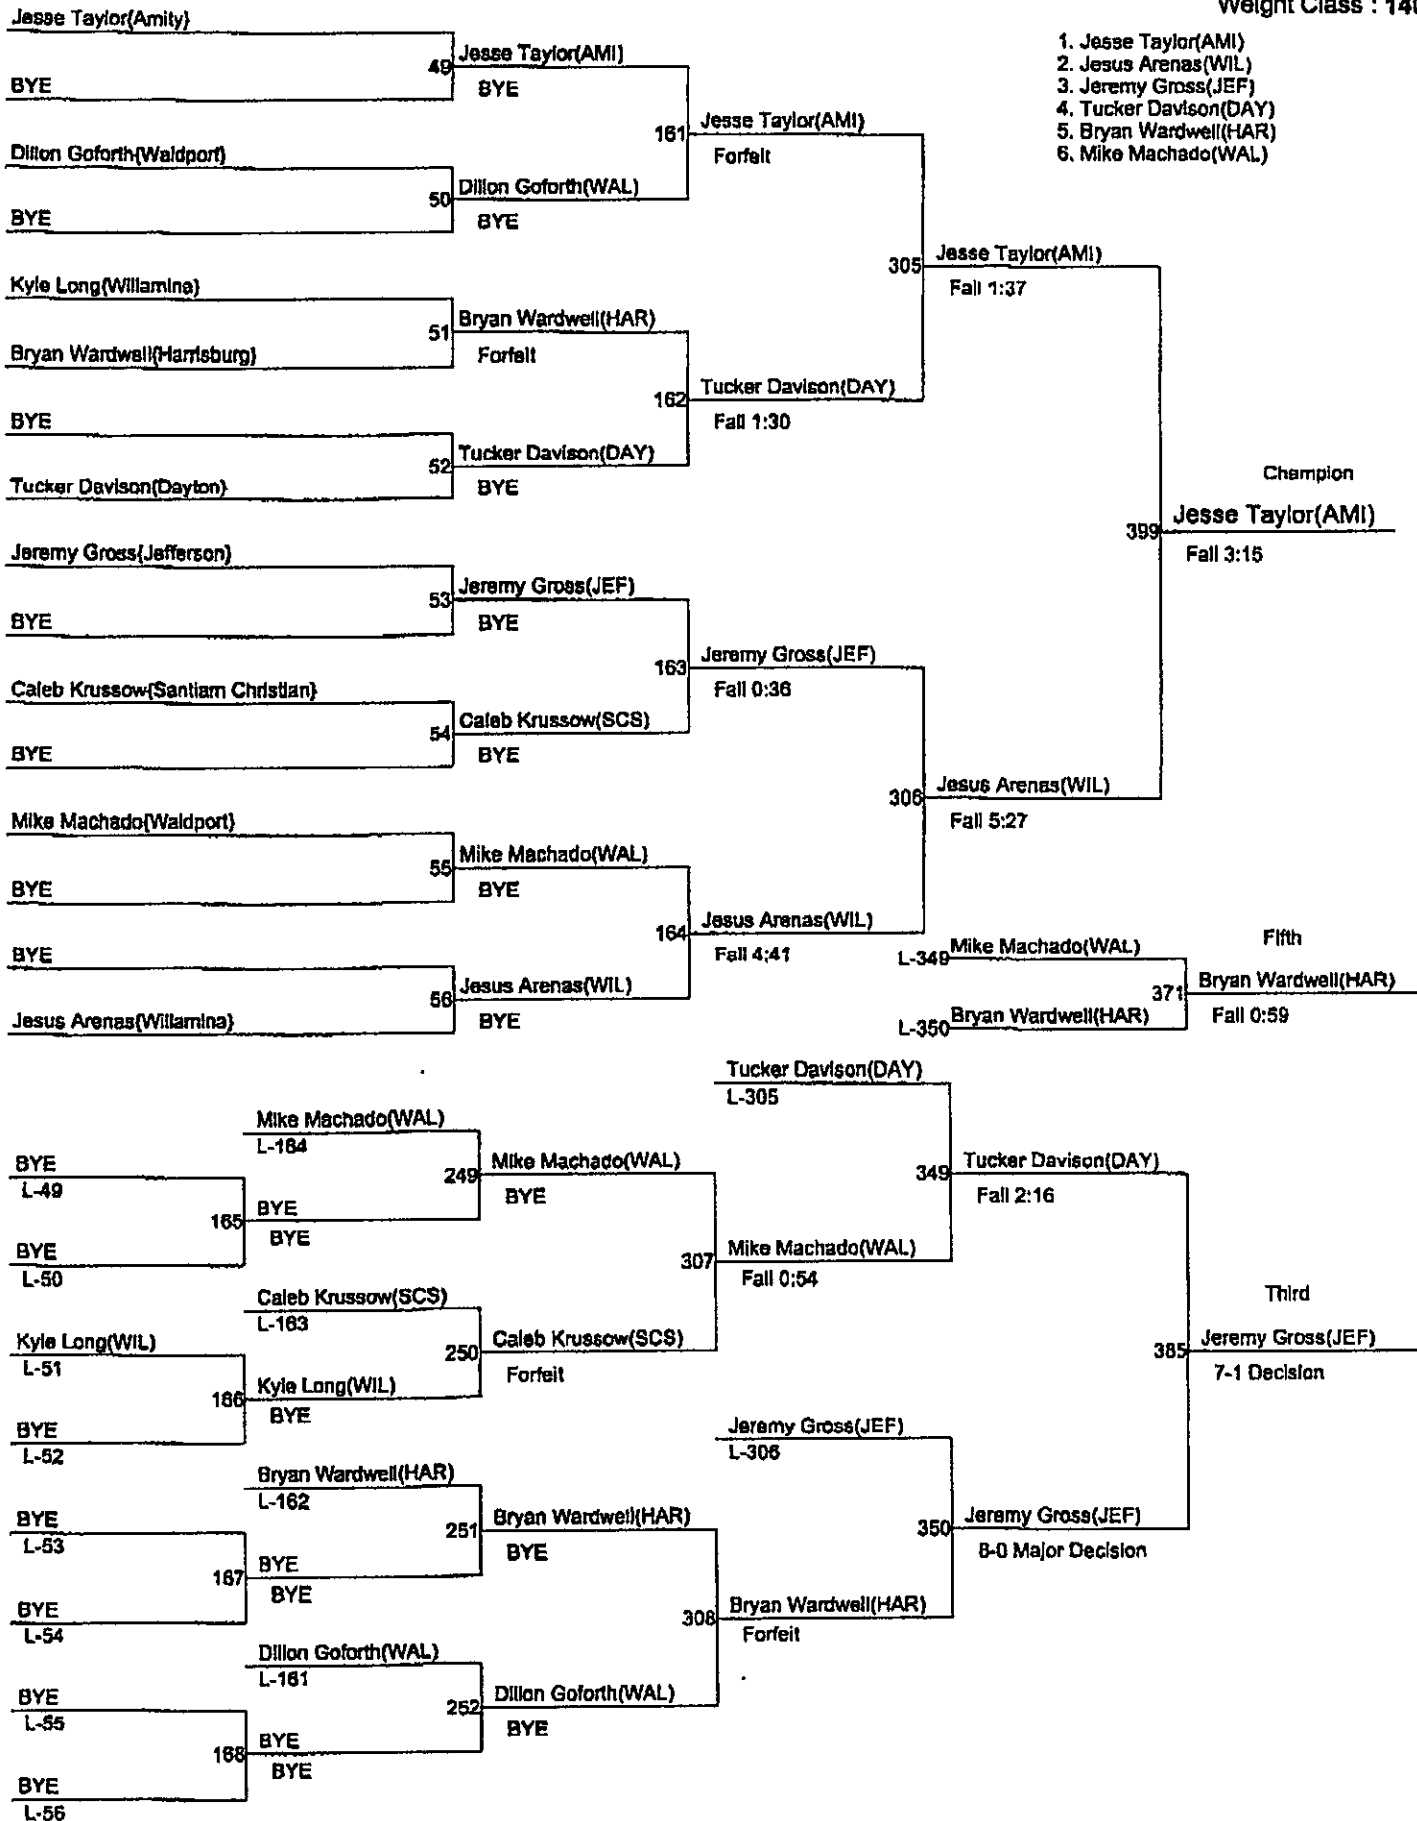

Special District 2 Wrestling Tournament

Weight Class : 140