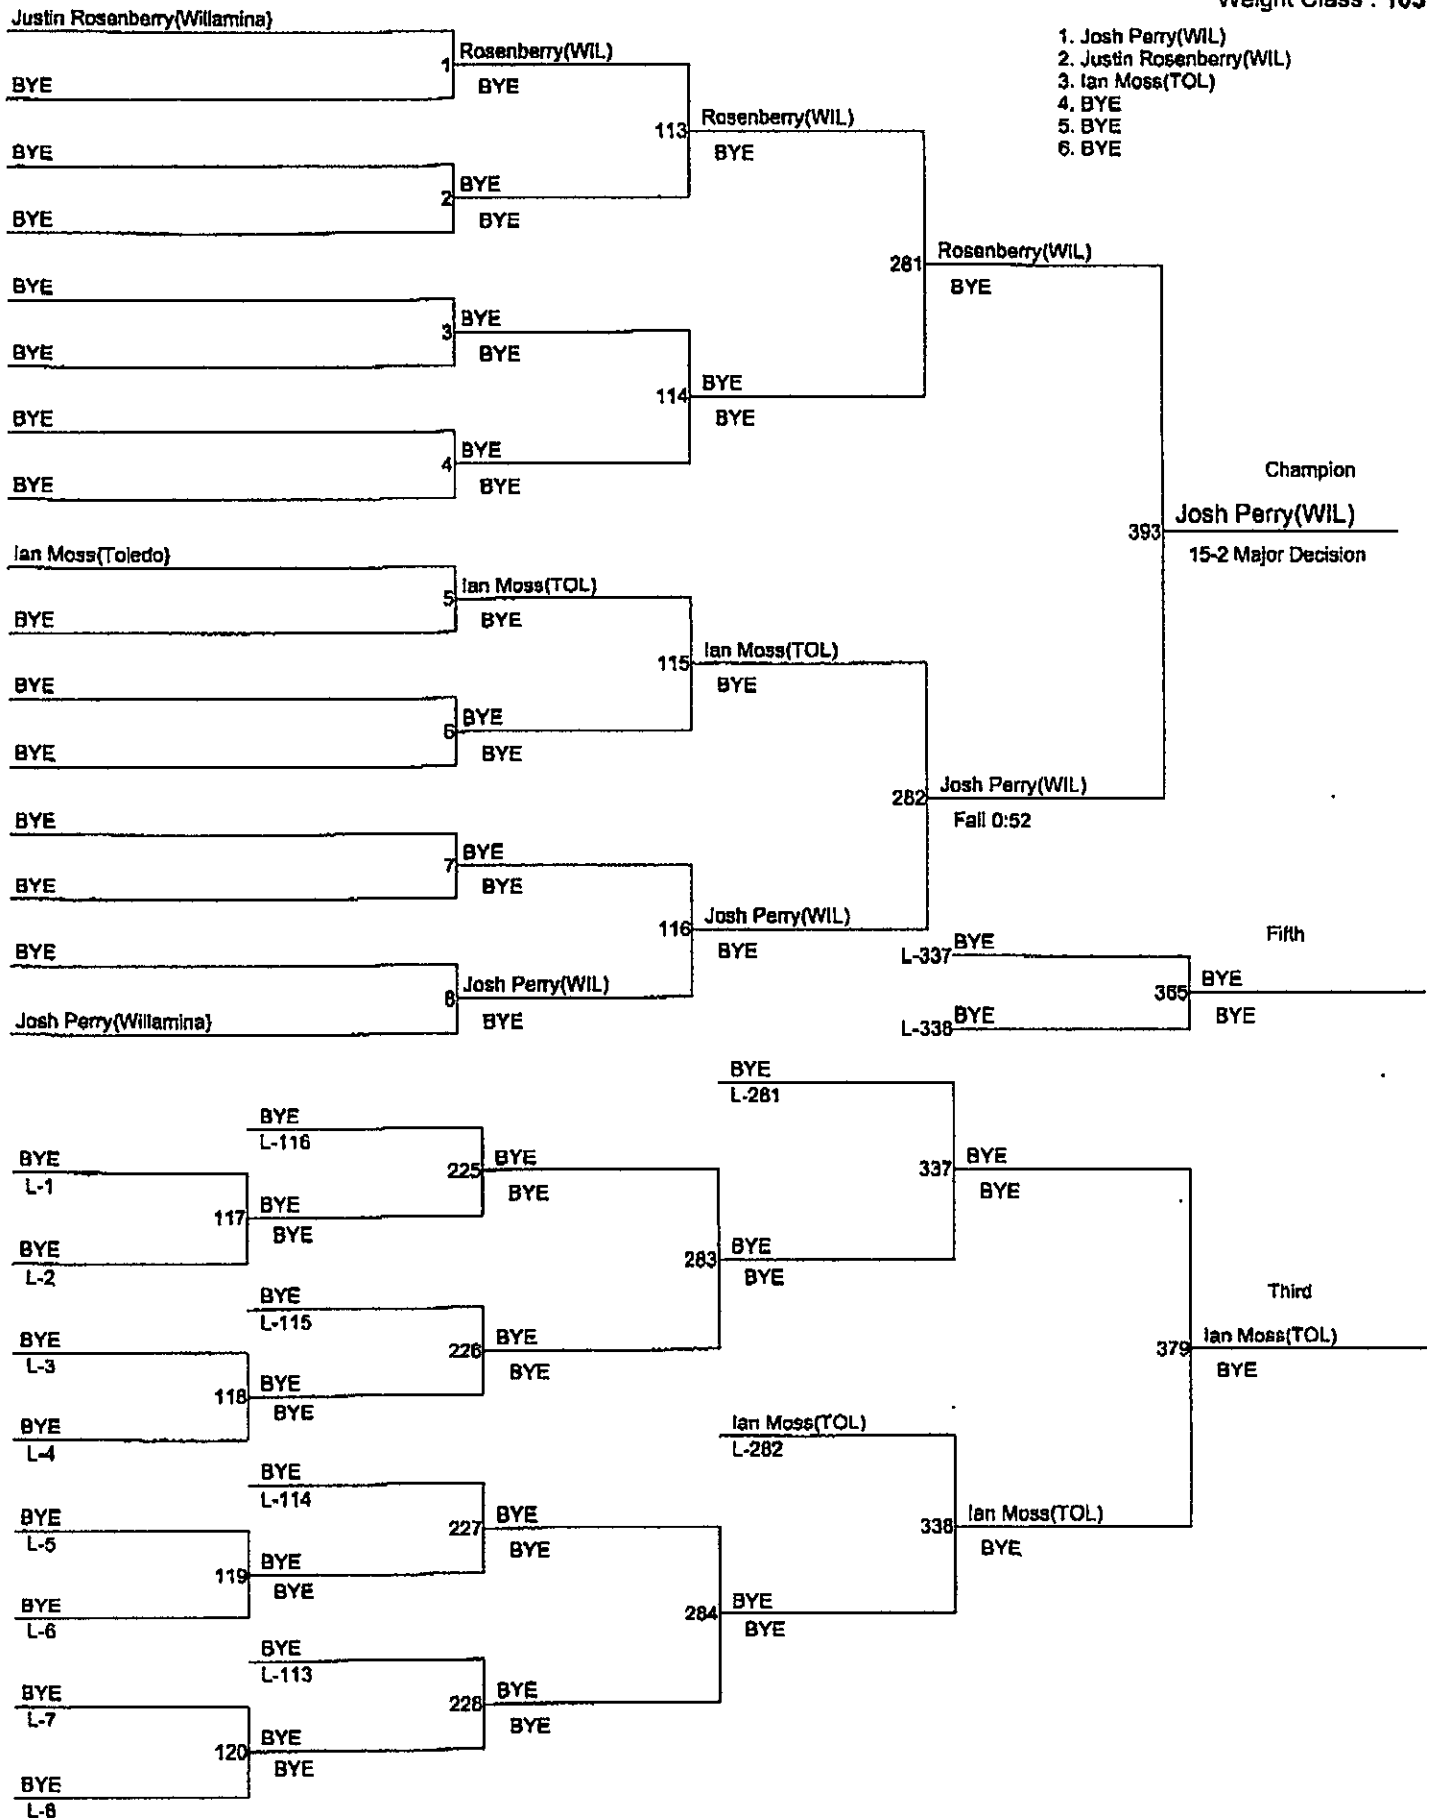

2009 Special District 2
Wrestling Tournament

Sheridan	~~212~~
Willamina	~~209~~
Dayton	166.5
Harrisburg	158
Waldport	134
Santiam Christian	~~129~~
Jefferson	113
Amity	61
Toledo	8

~~210~~ 214
~~214~~ 220

141

HST Cascade

Banks EST
Glad

Scappad NoL

Seaside NMarion

Tillamook Stayth

YC

Special District 2 Wrestling Tournament

Weight Class : 103