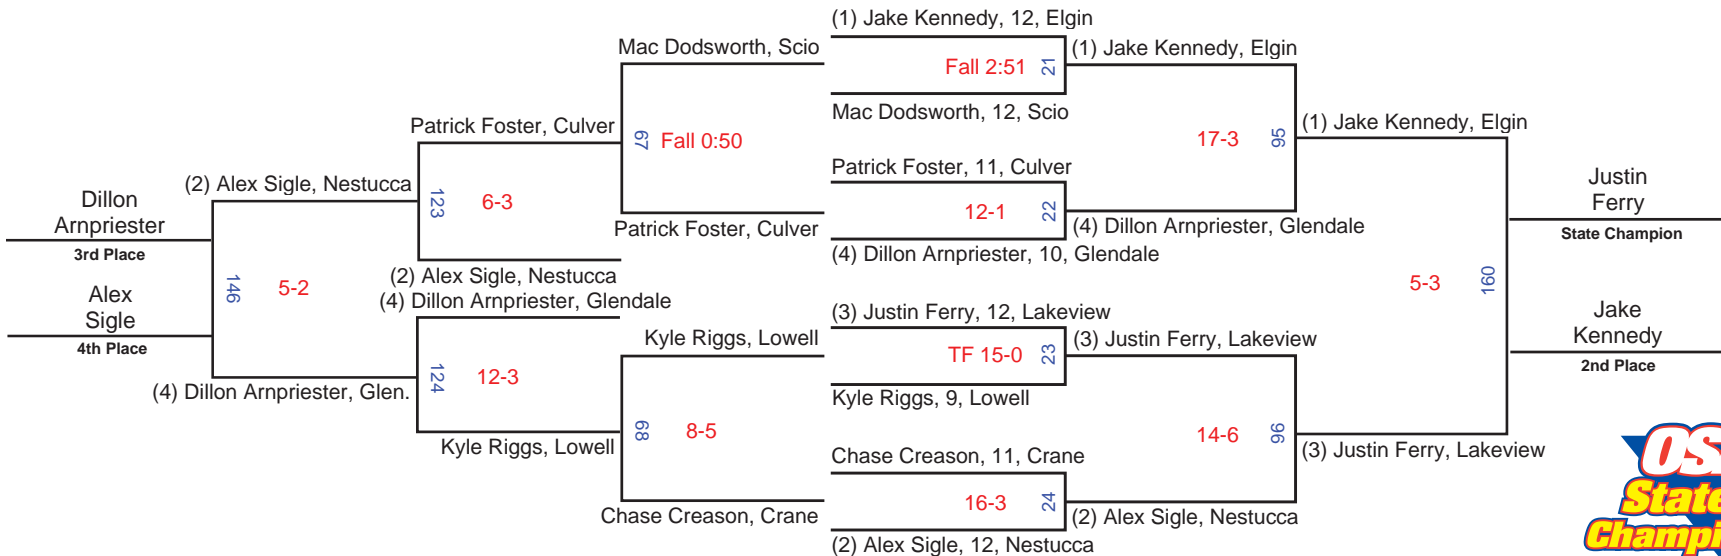

2008 OSA 2A/1A Wrestling State Championships - 135 lbs.