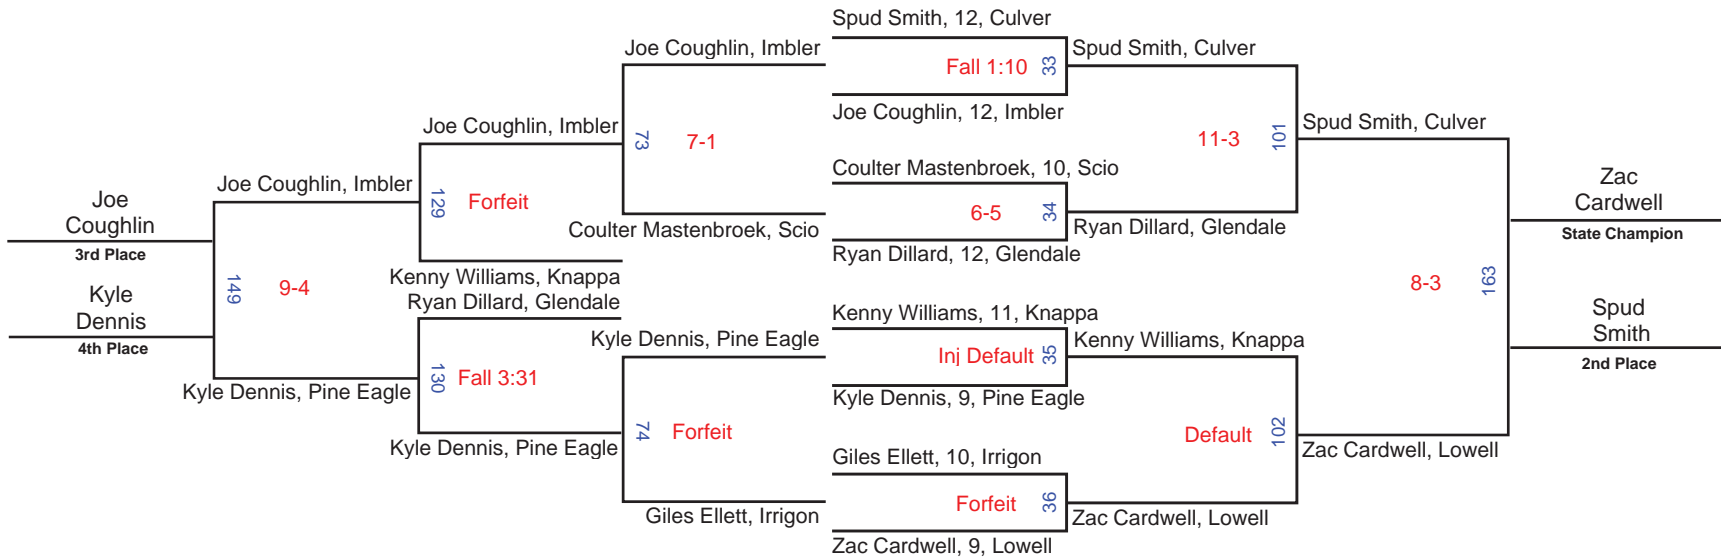

2008 OSA 2A/1A Wrestling State Championships - 152 lbs.