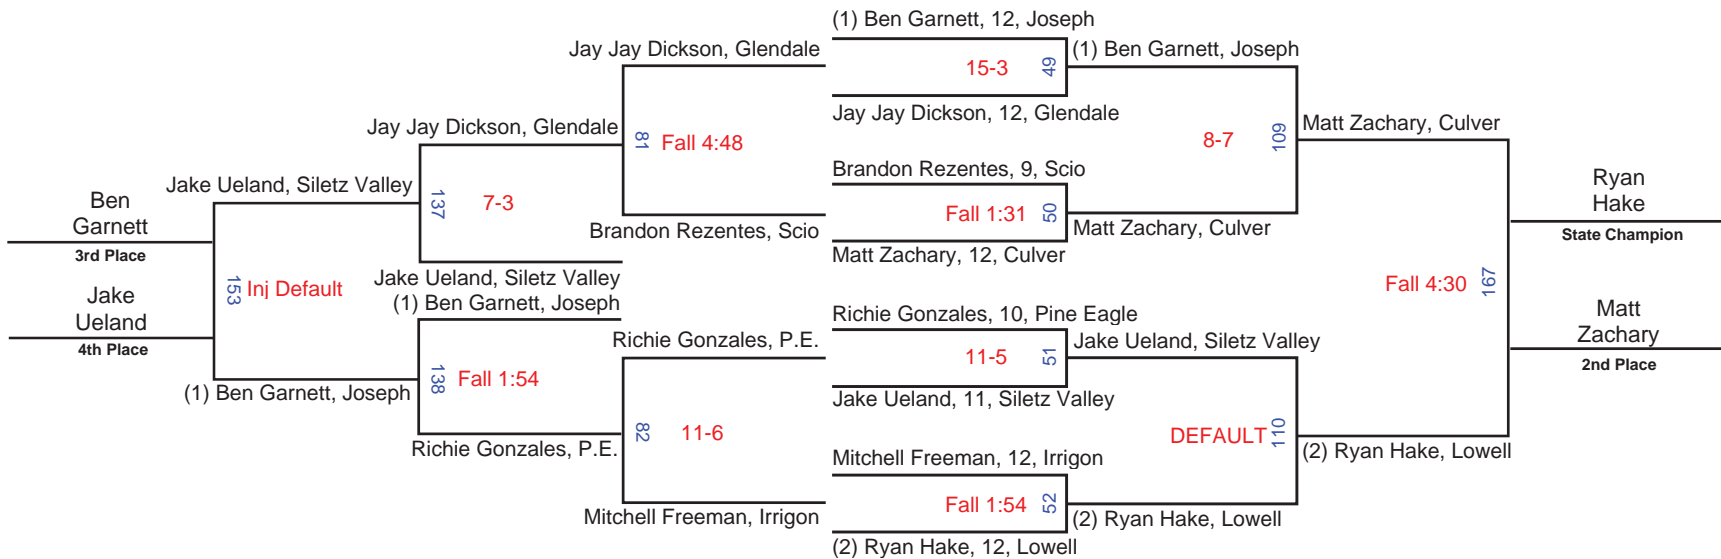

2008 OSA 2A/1A Wrestling State Championships - 215 lbs.