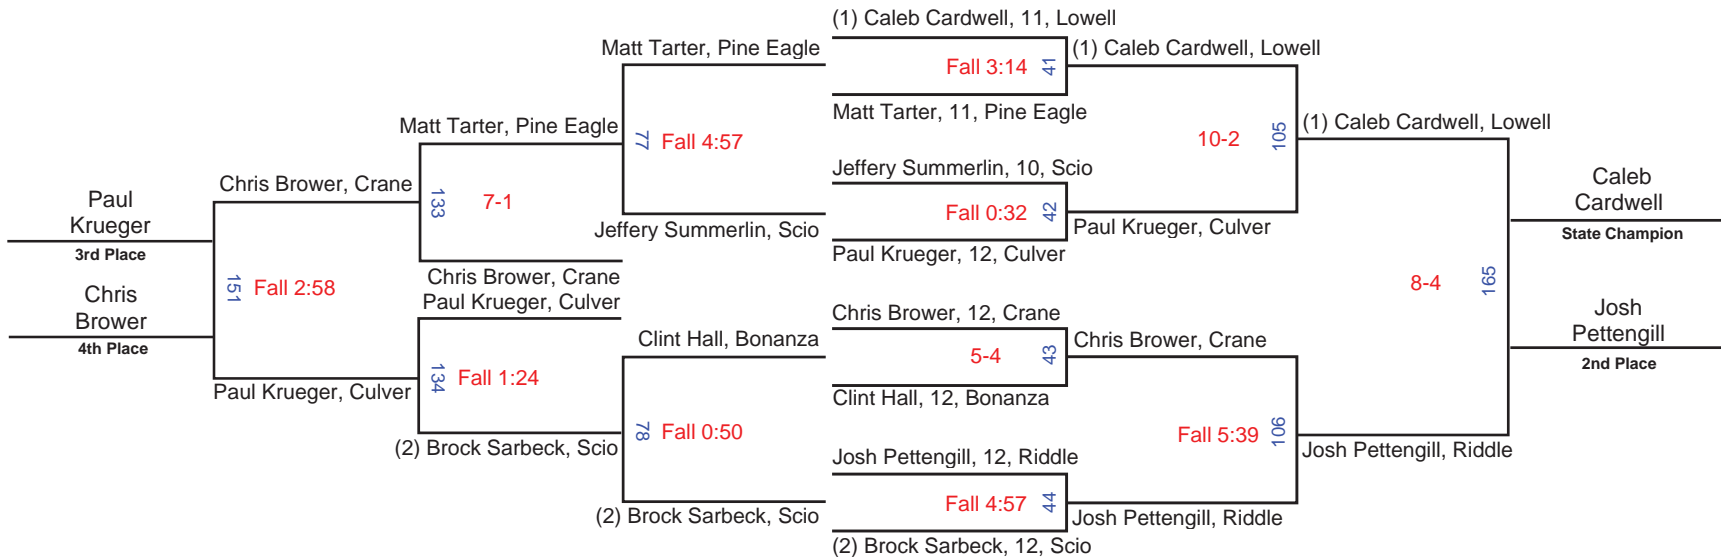

2008 OSA 2A/1A Wrestling State Championships - 171 lbs.