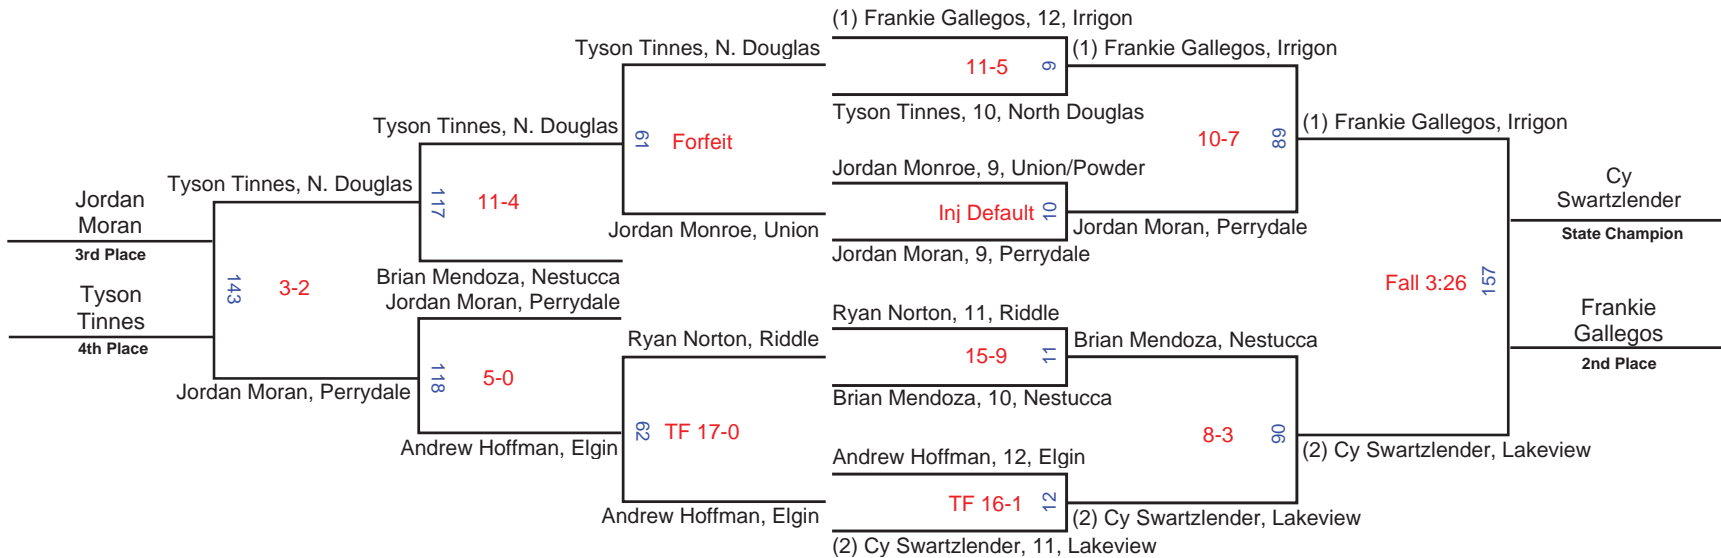

2008 OSA 2A/1A Wrestling State Championships - 119 lbs.