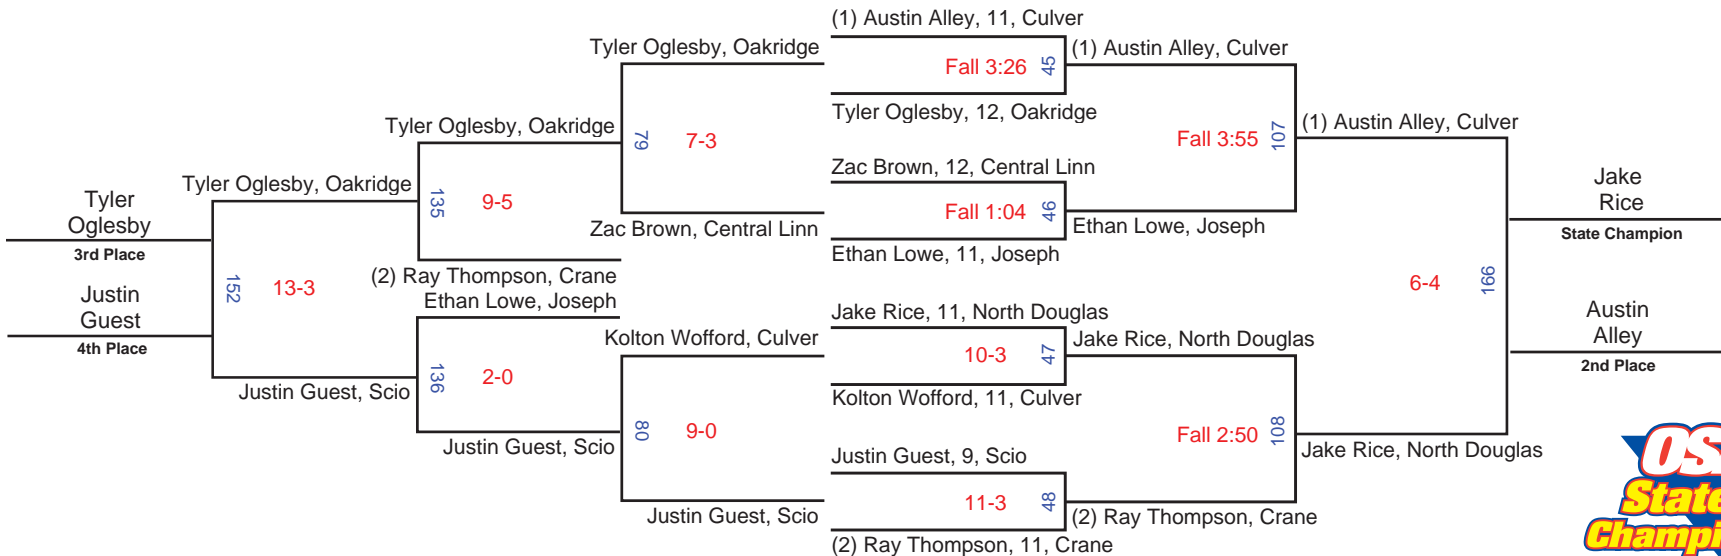

2008 OSA 2A/1A Wrestling State Championships - 189 lbs.