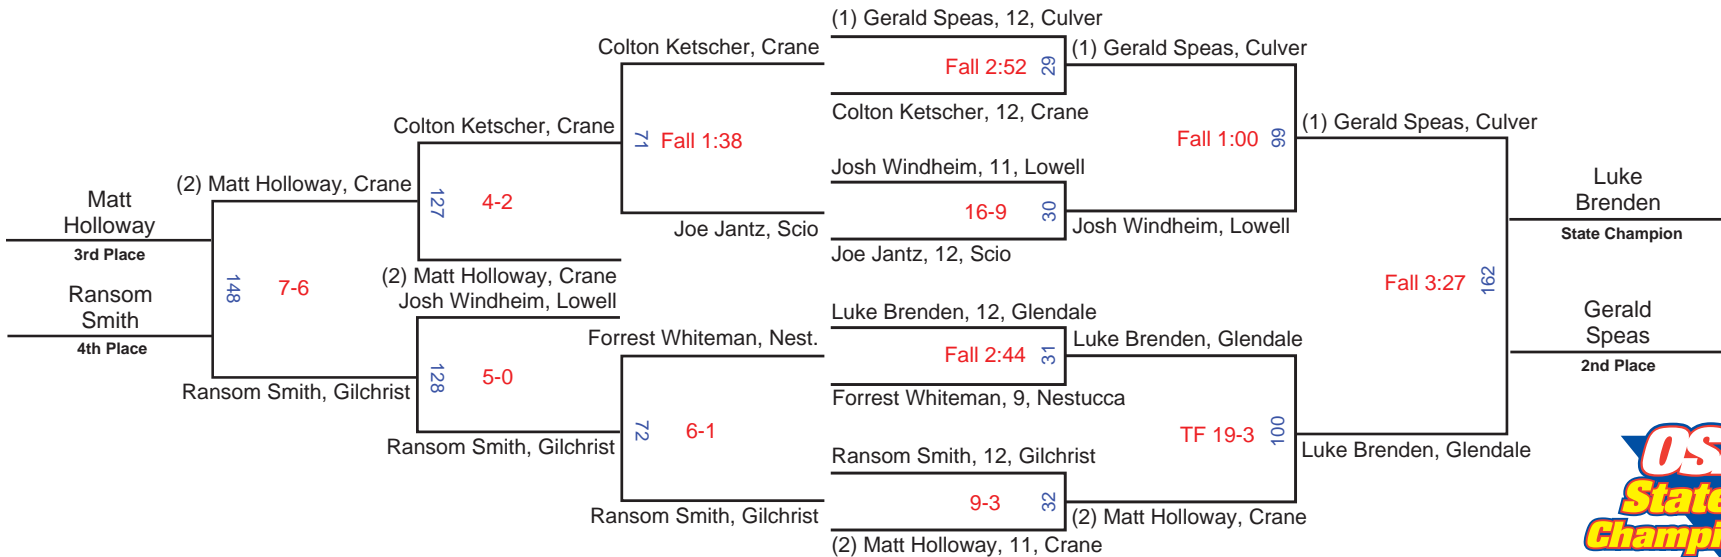

2008 OSA 2A/1A Wrestling State Championships - 145 lbs.