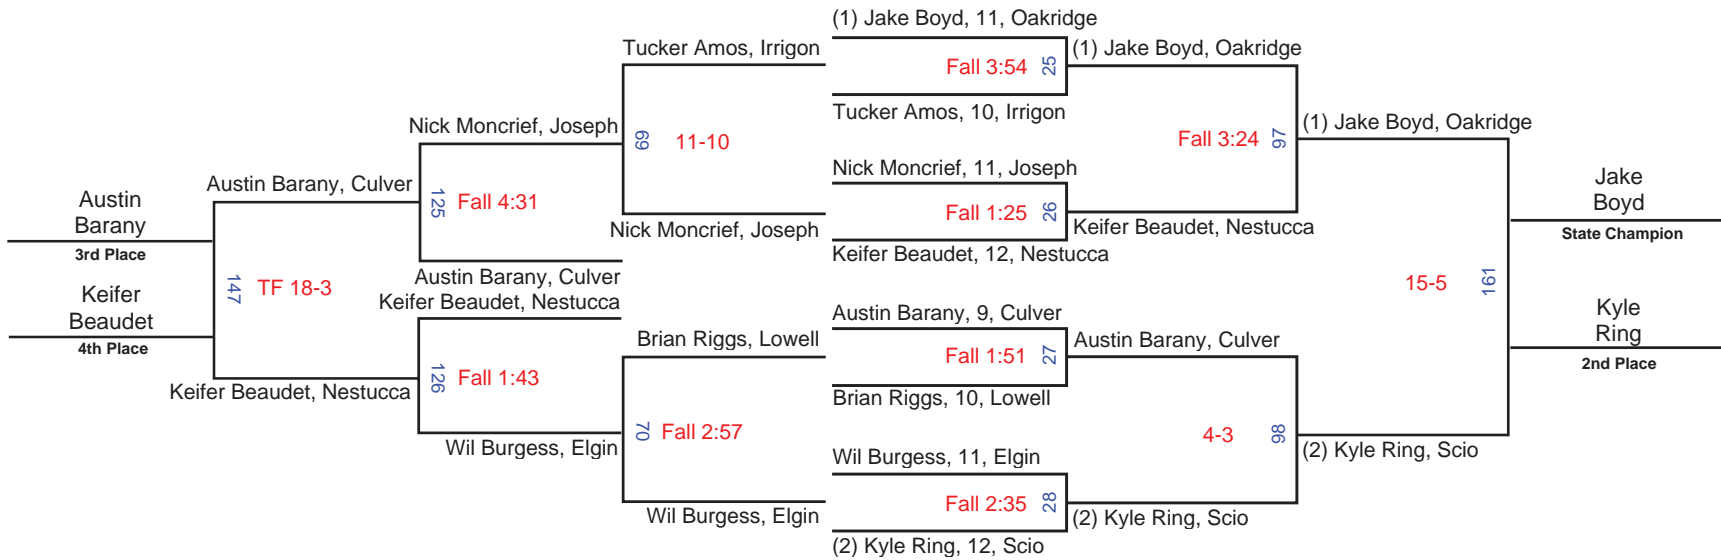

2008 OSA 2A/1A Wrestling State Championships - 140 lbs.