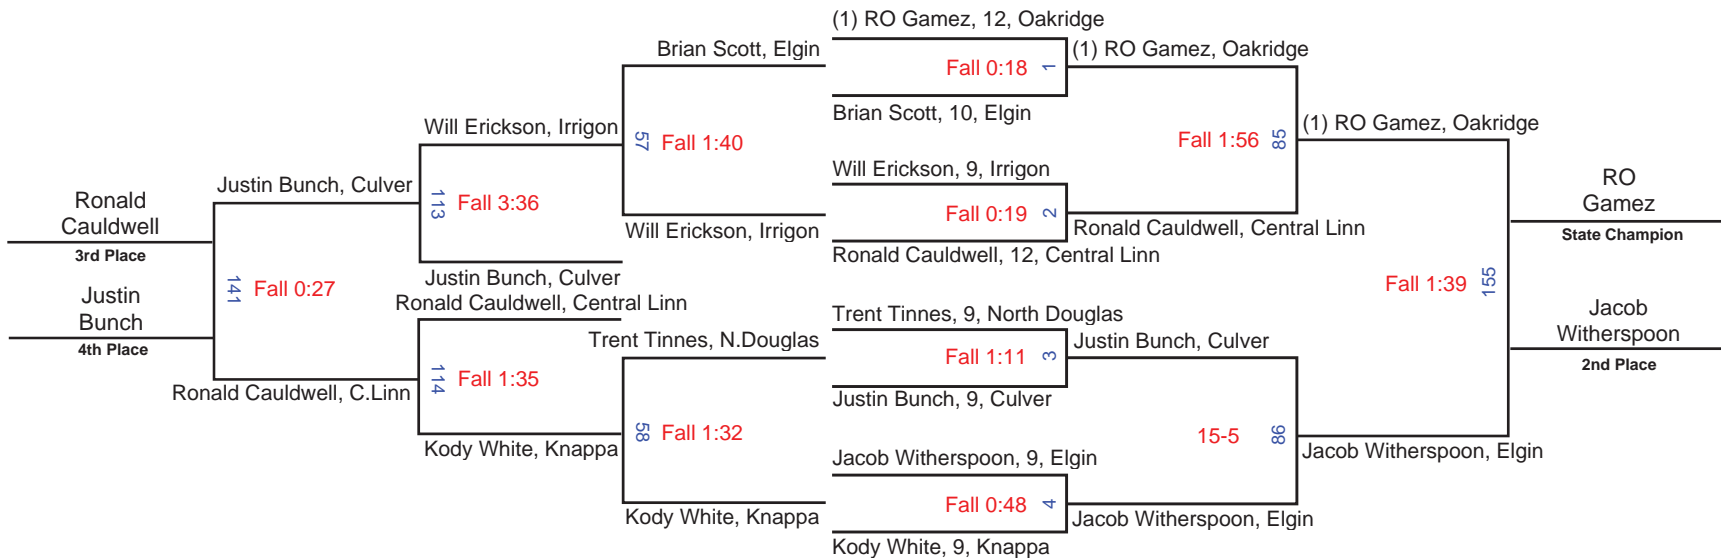

2008 OSA 2A/1A Wrestling State Championships - 103 lbs.