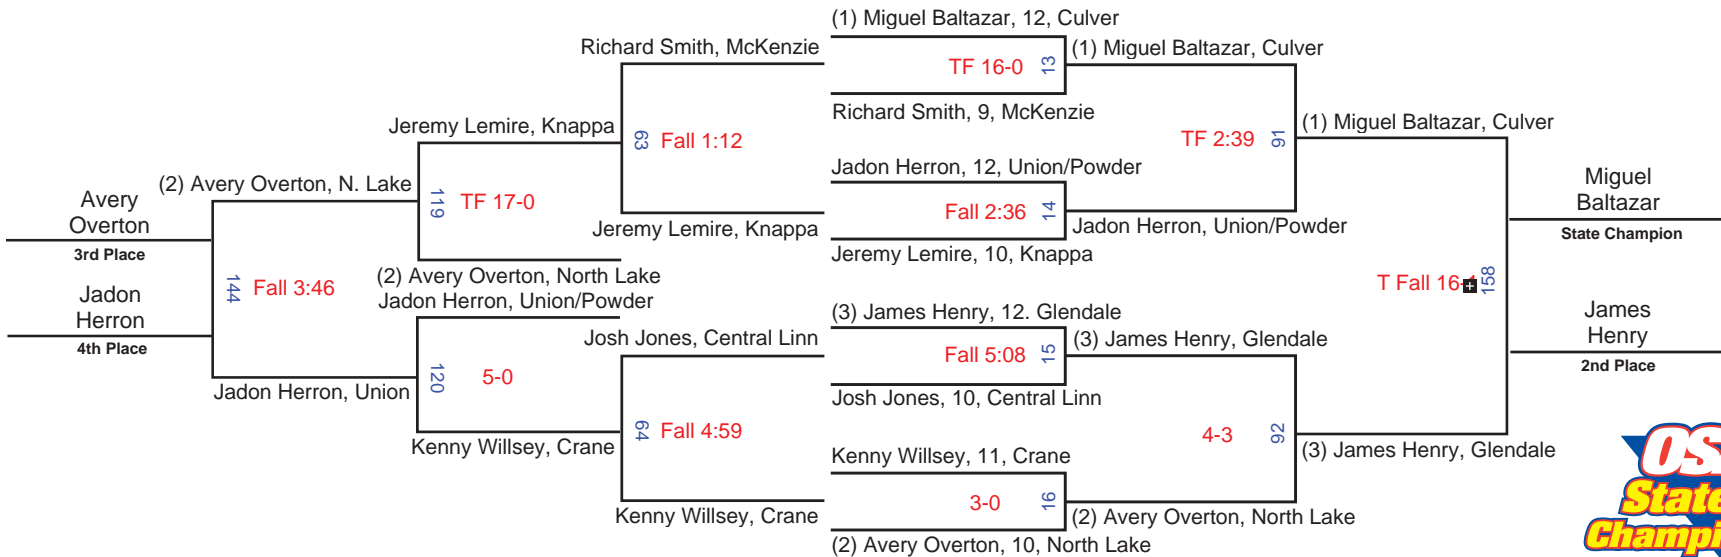

2008 OSA 2A/1A Wrestling State Championships - 125 lbs.