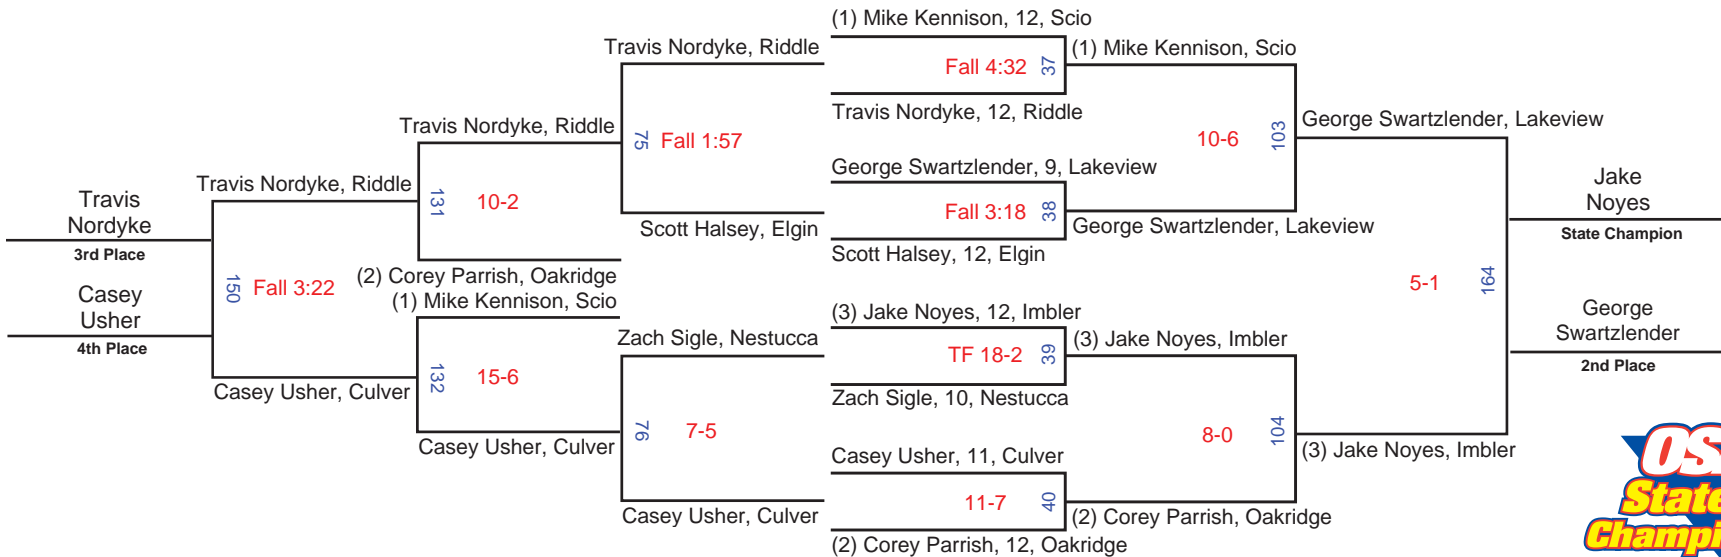

2008 OSA 2A/1A Wrestling State Championships - 160 lbs.