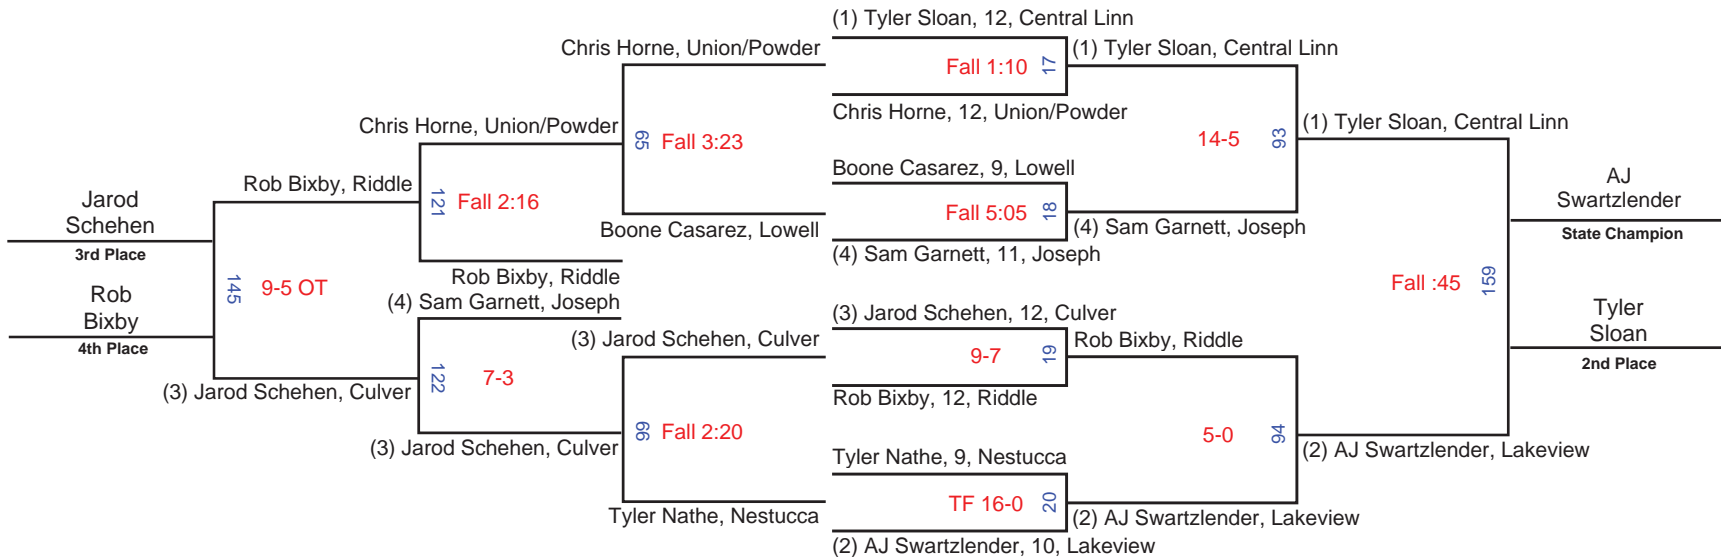

2008 OSA 2A/1A Wrestling State Championships - 130 lbs.