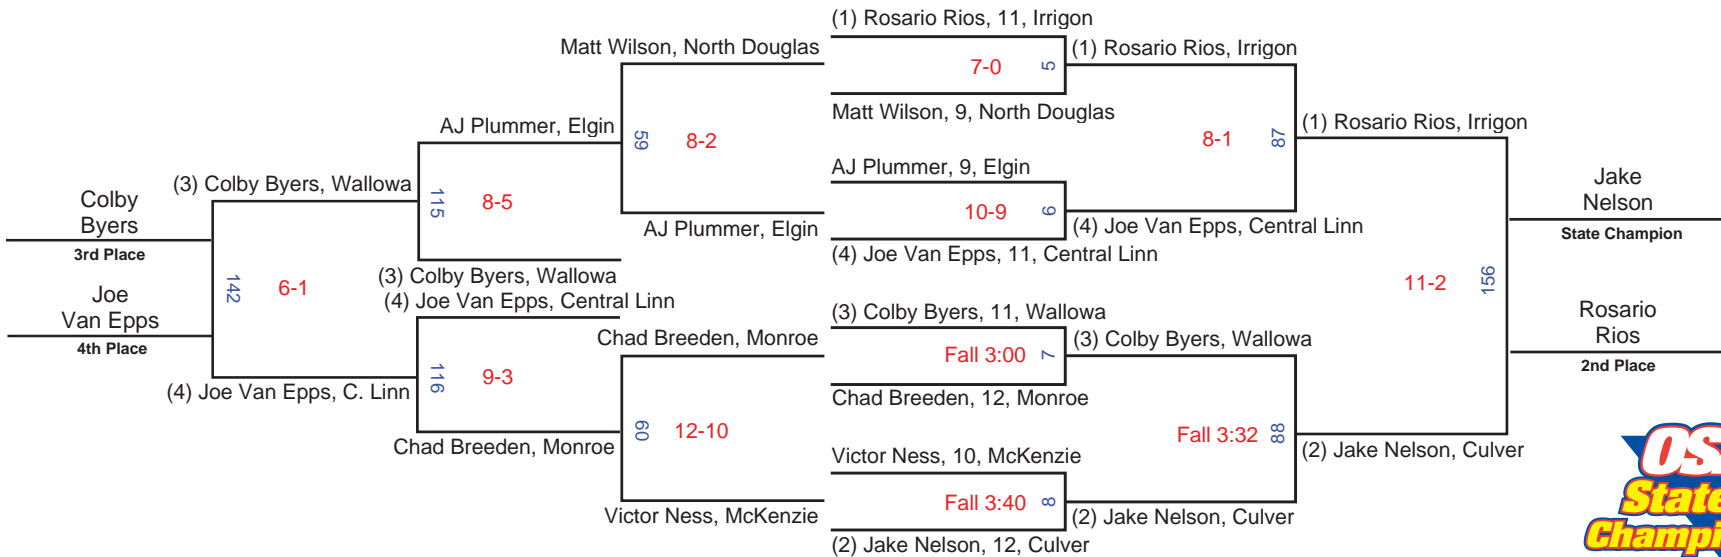

2008 OSA 2A/1A Wrestling State Championships - 112 lbs.