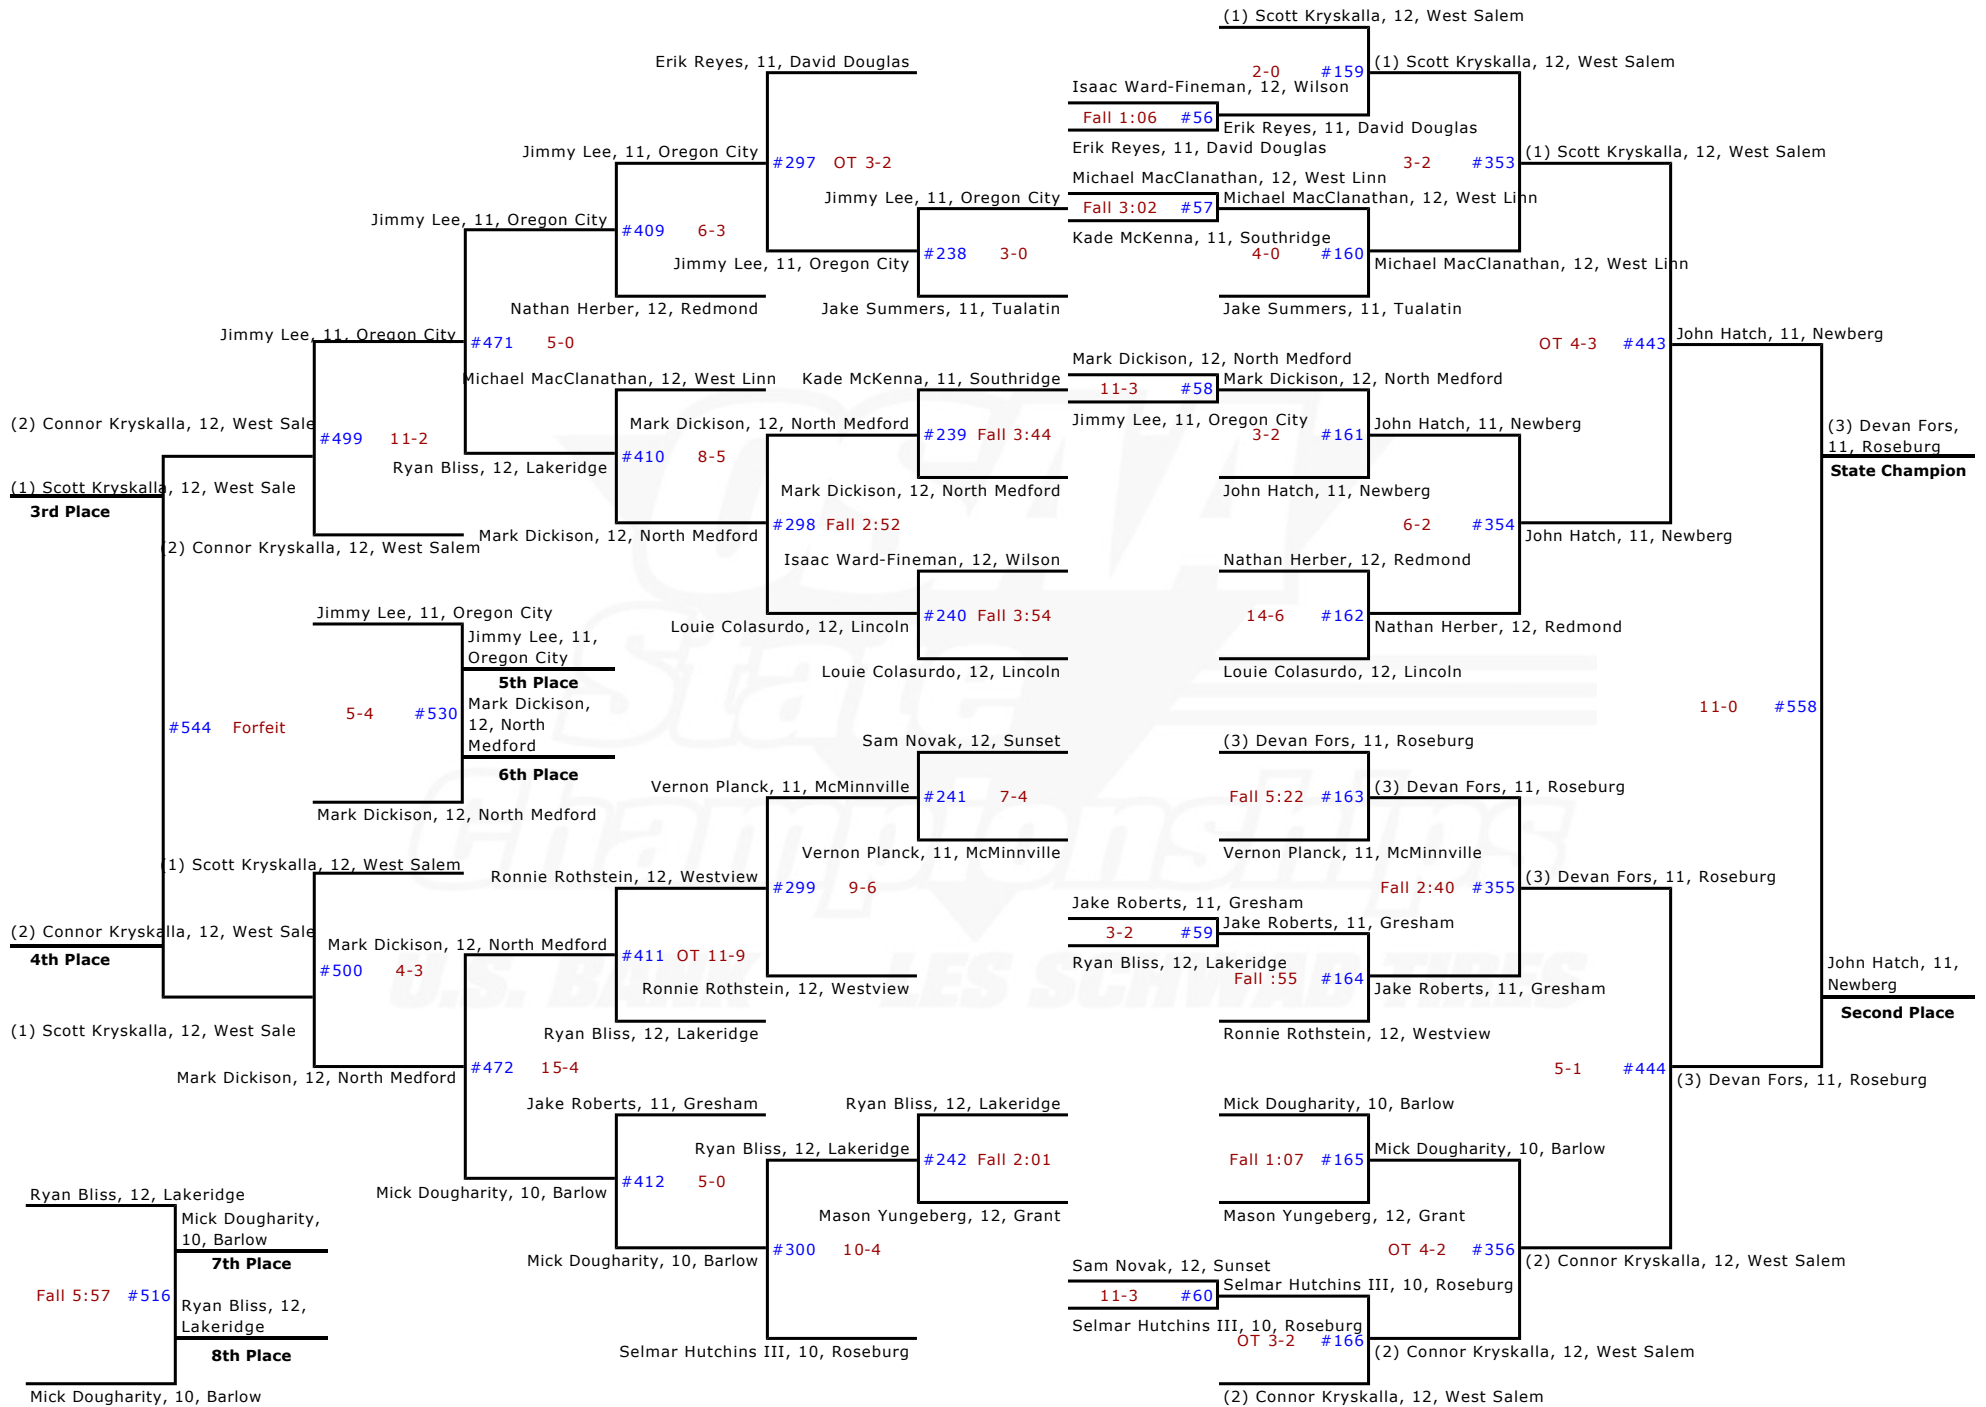

2010 OSAA/U.S. Bank/Les Schwab Tires 6A Wrestling State Championships - 189 lbs