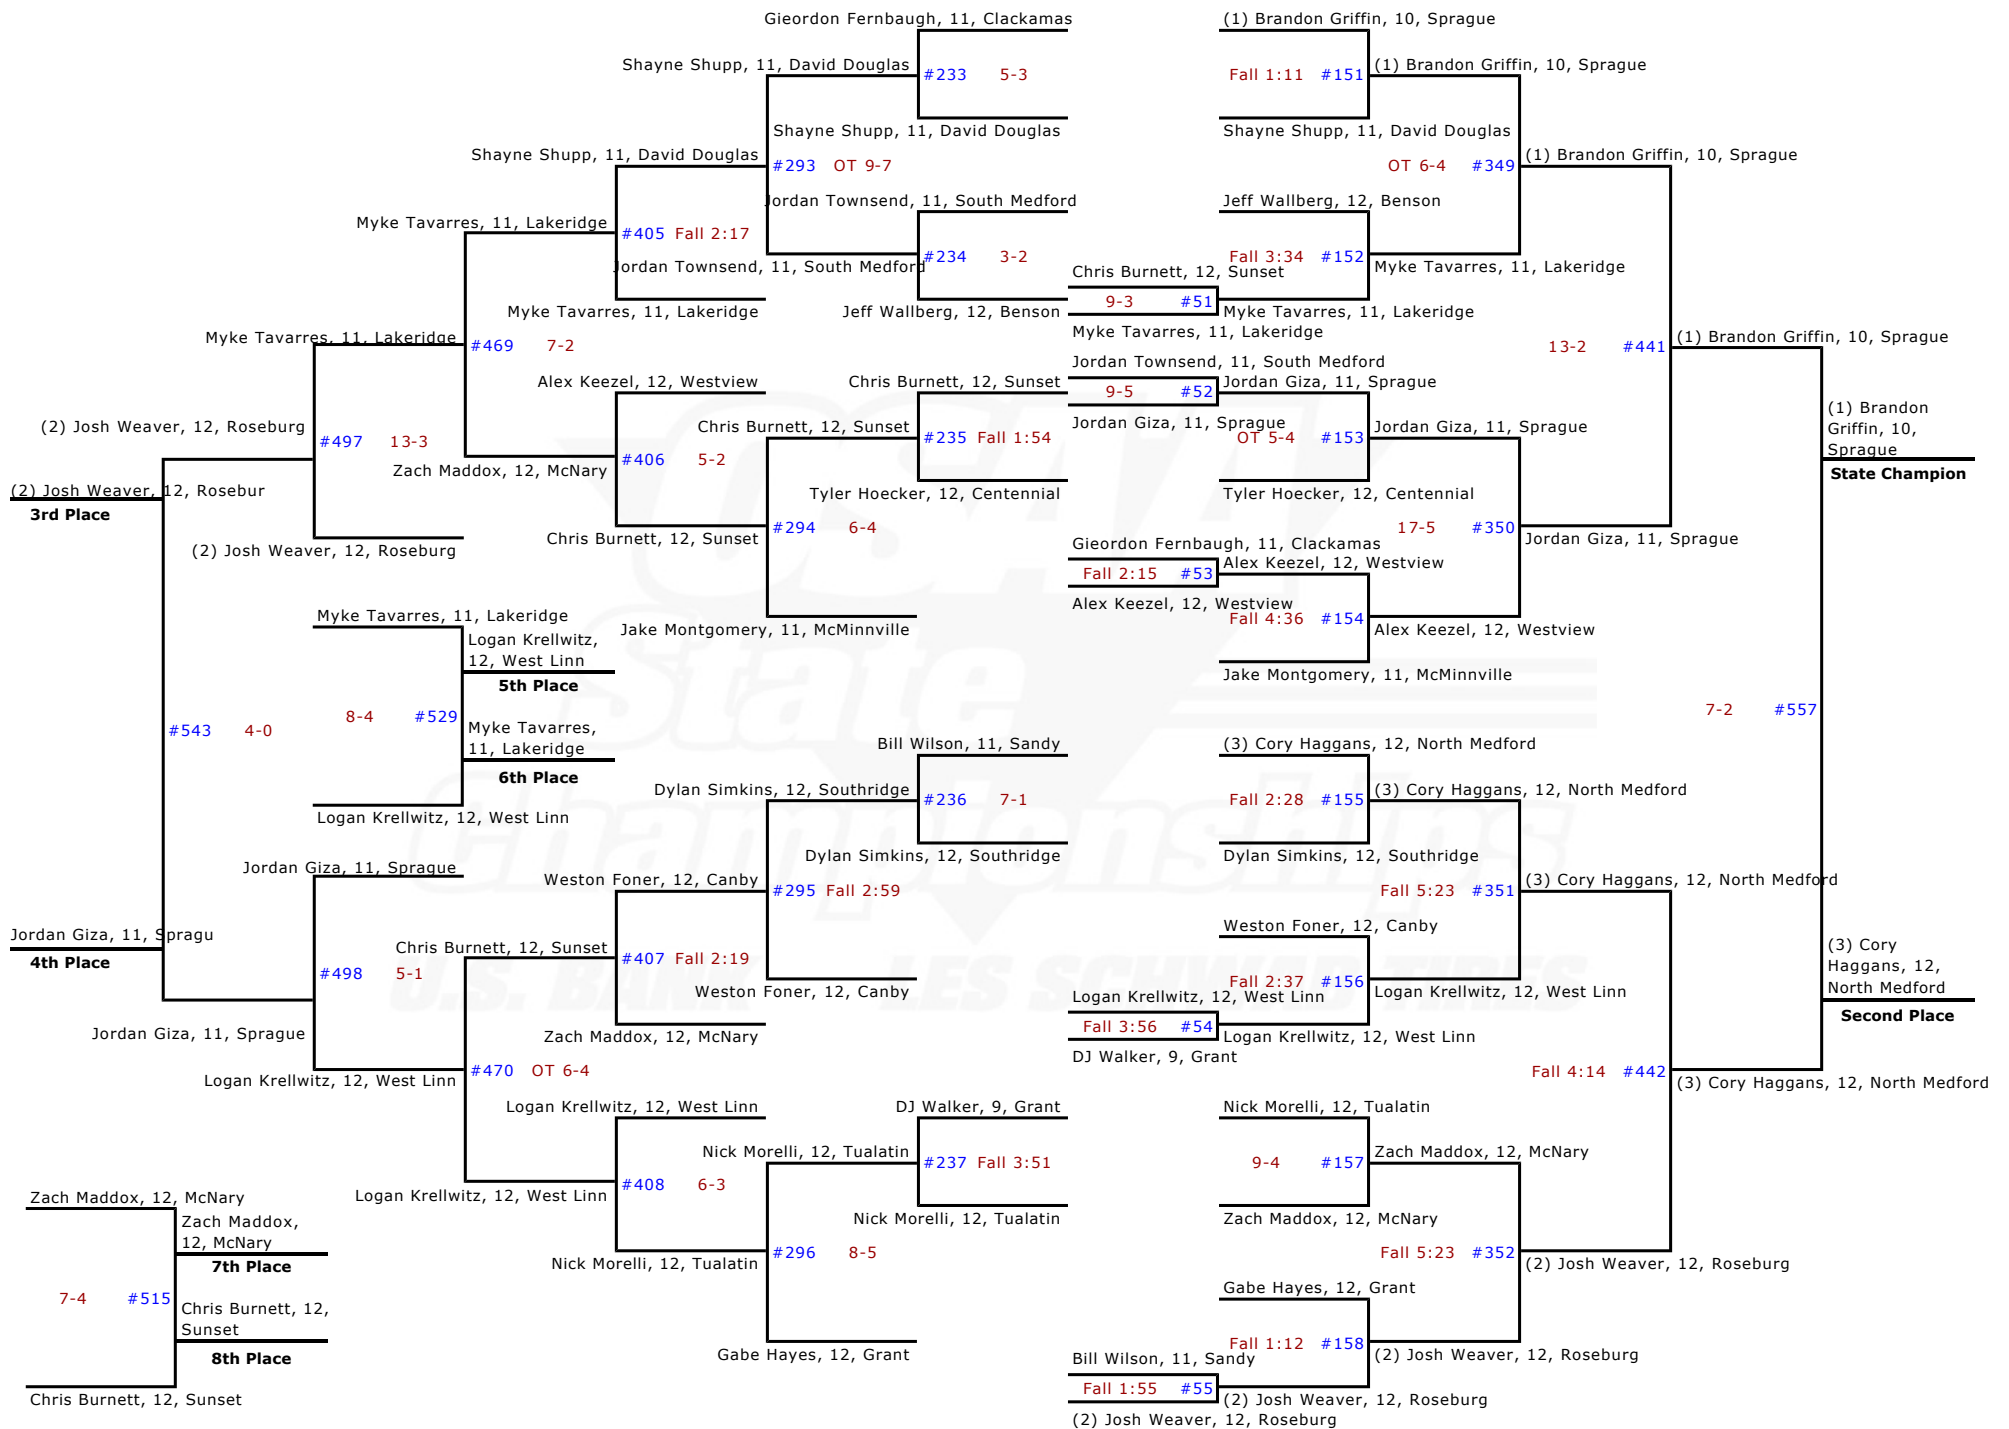

2010 OSAA/U.S. Bank/Les Schwab Tires 6A Wrestling State Championships - 171 lbs