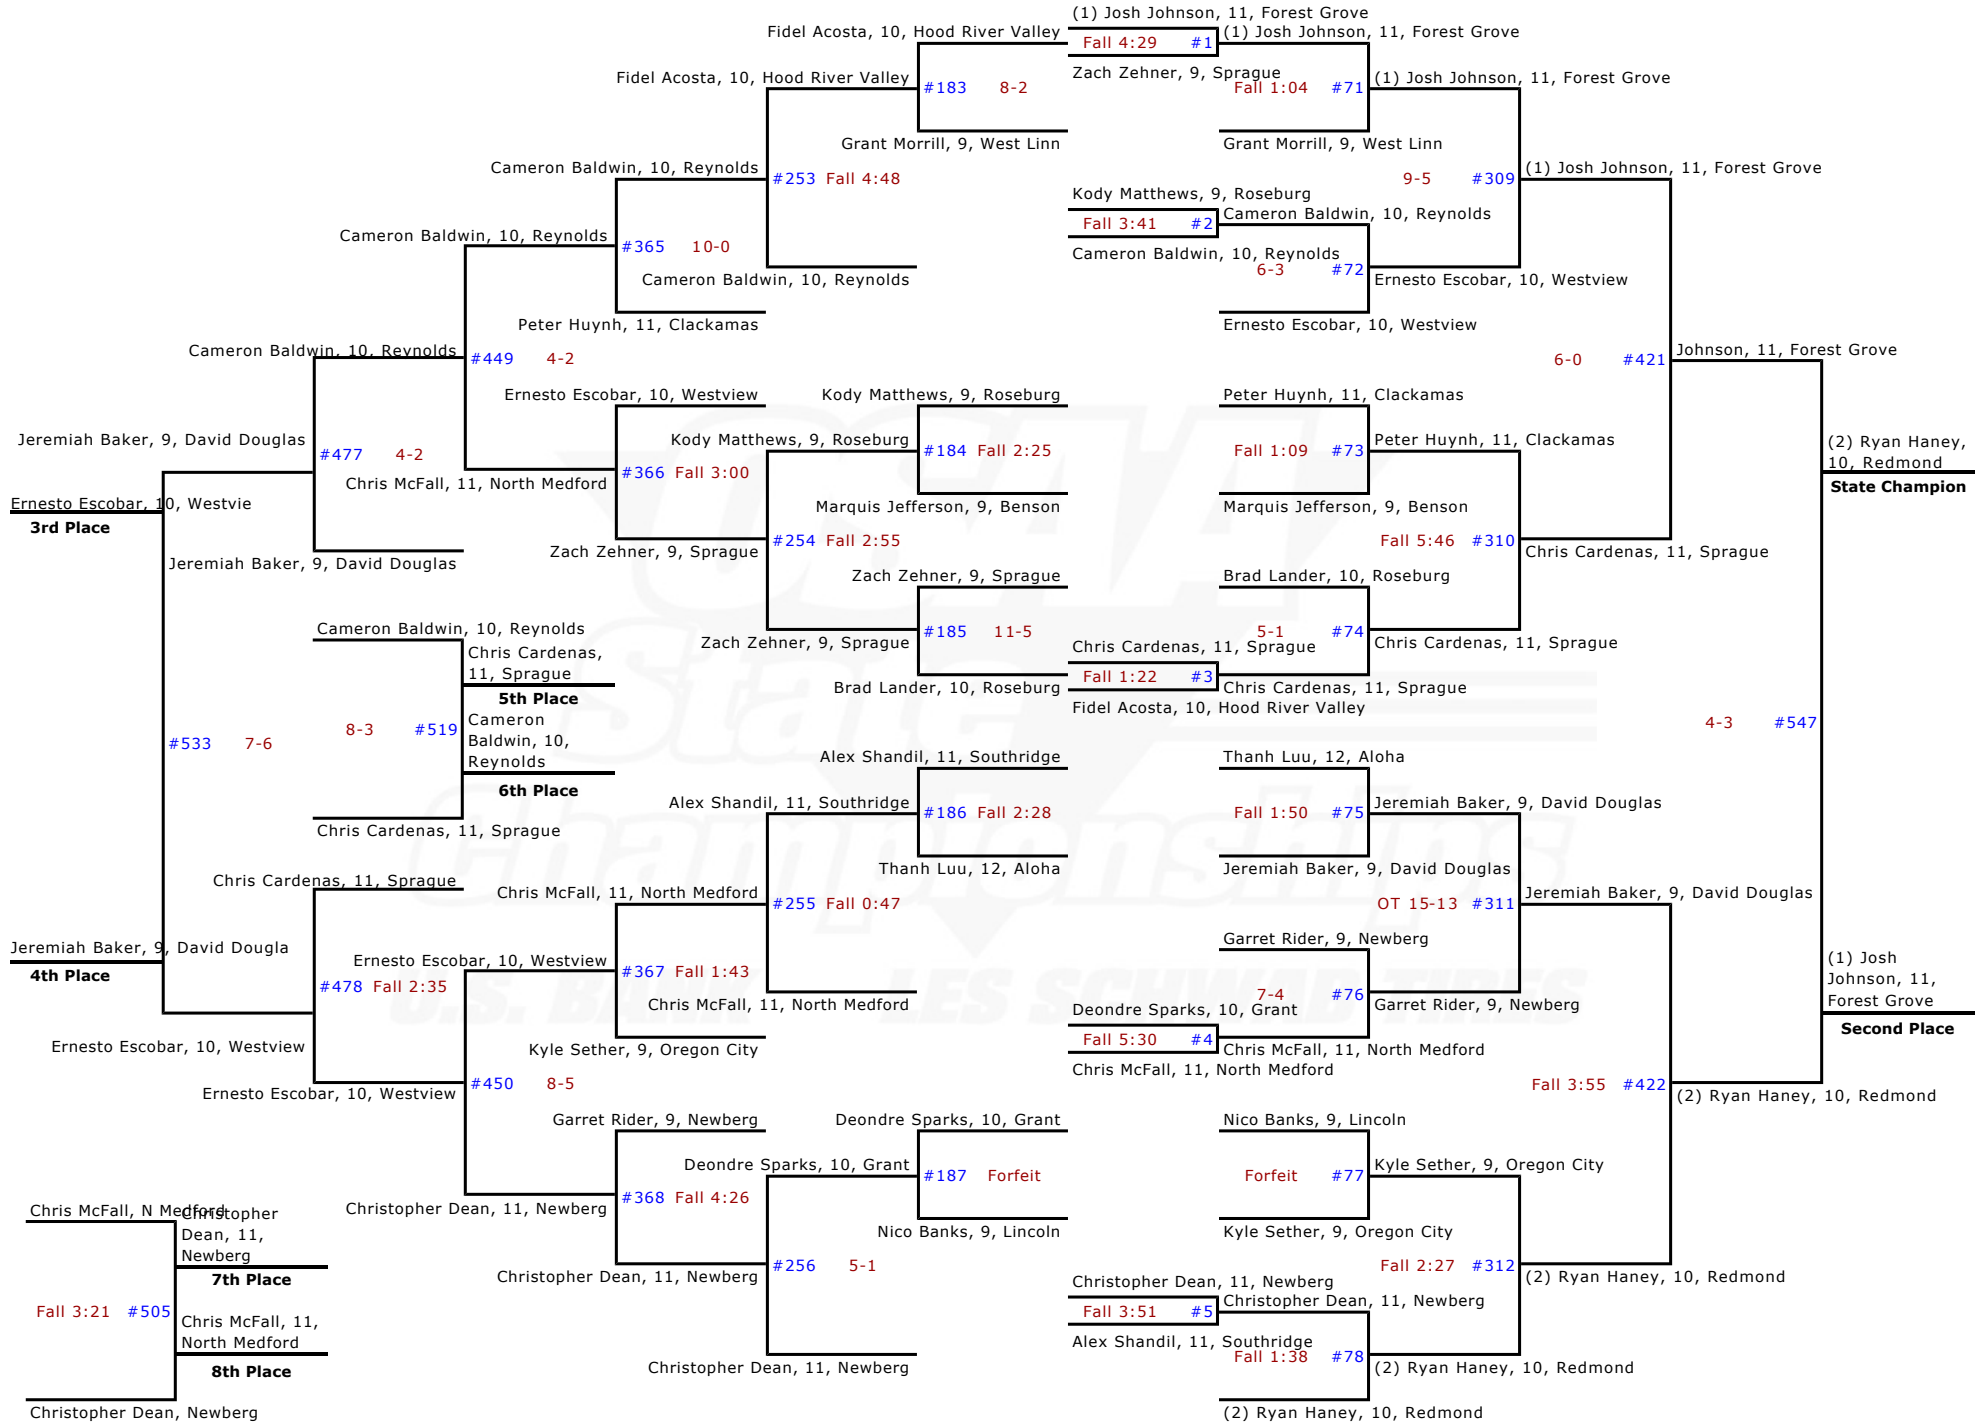

**OSAA 6A 2010
Team Scores
After Championship Finals**

1. Roseburg	298.5
2. Newberg	169.0
3. North Medford	120.0
4. Oregon City	118.0
Sprague	118.0
6. West Salem	116.5
7. Redmond	106.0
8. McNary	83.5
9. Grants Pass	73.0
10. Aloha	71.0
11. Sandy	69.0
12. Canby	62.0
13. David Douglas	60.0
14. West Linn	59.5
15. Forest Grove	55.0
16. Tualatin	52.0
17. Westview	49.0
18. Clackamas	47.0
19. Hood River Valley	40.5
20. Lakeridge	31.0
McKay	31.0
22. Centennial	29.0
23. Southridge	20.0
24. Gresham	19.5
25. Barlow	19.0
26. Beaverton	18.5
27. Grant	18.0
28. Wilson	16.0
29. Reynolds	14.0
Sunset	14.0
31. McMinnville	12.0
32. Putnam	11.0
33. South Medford	8.0
34. Sheldon	7.0
35. Lincoln	5.0
Milwaukie	5.0
37. Lake Oswego	4.0
North Salem	4.0
39. Franklin	3.0
40. Benson	0.0

2010 OSAA/U.S. Bank/Les Schwab Tires 6A Wrestling State Championships - 103 lbs