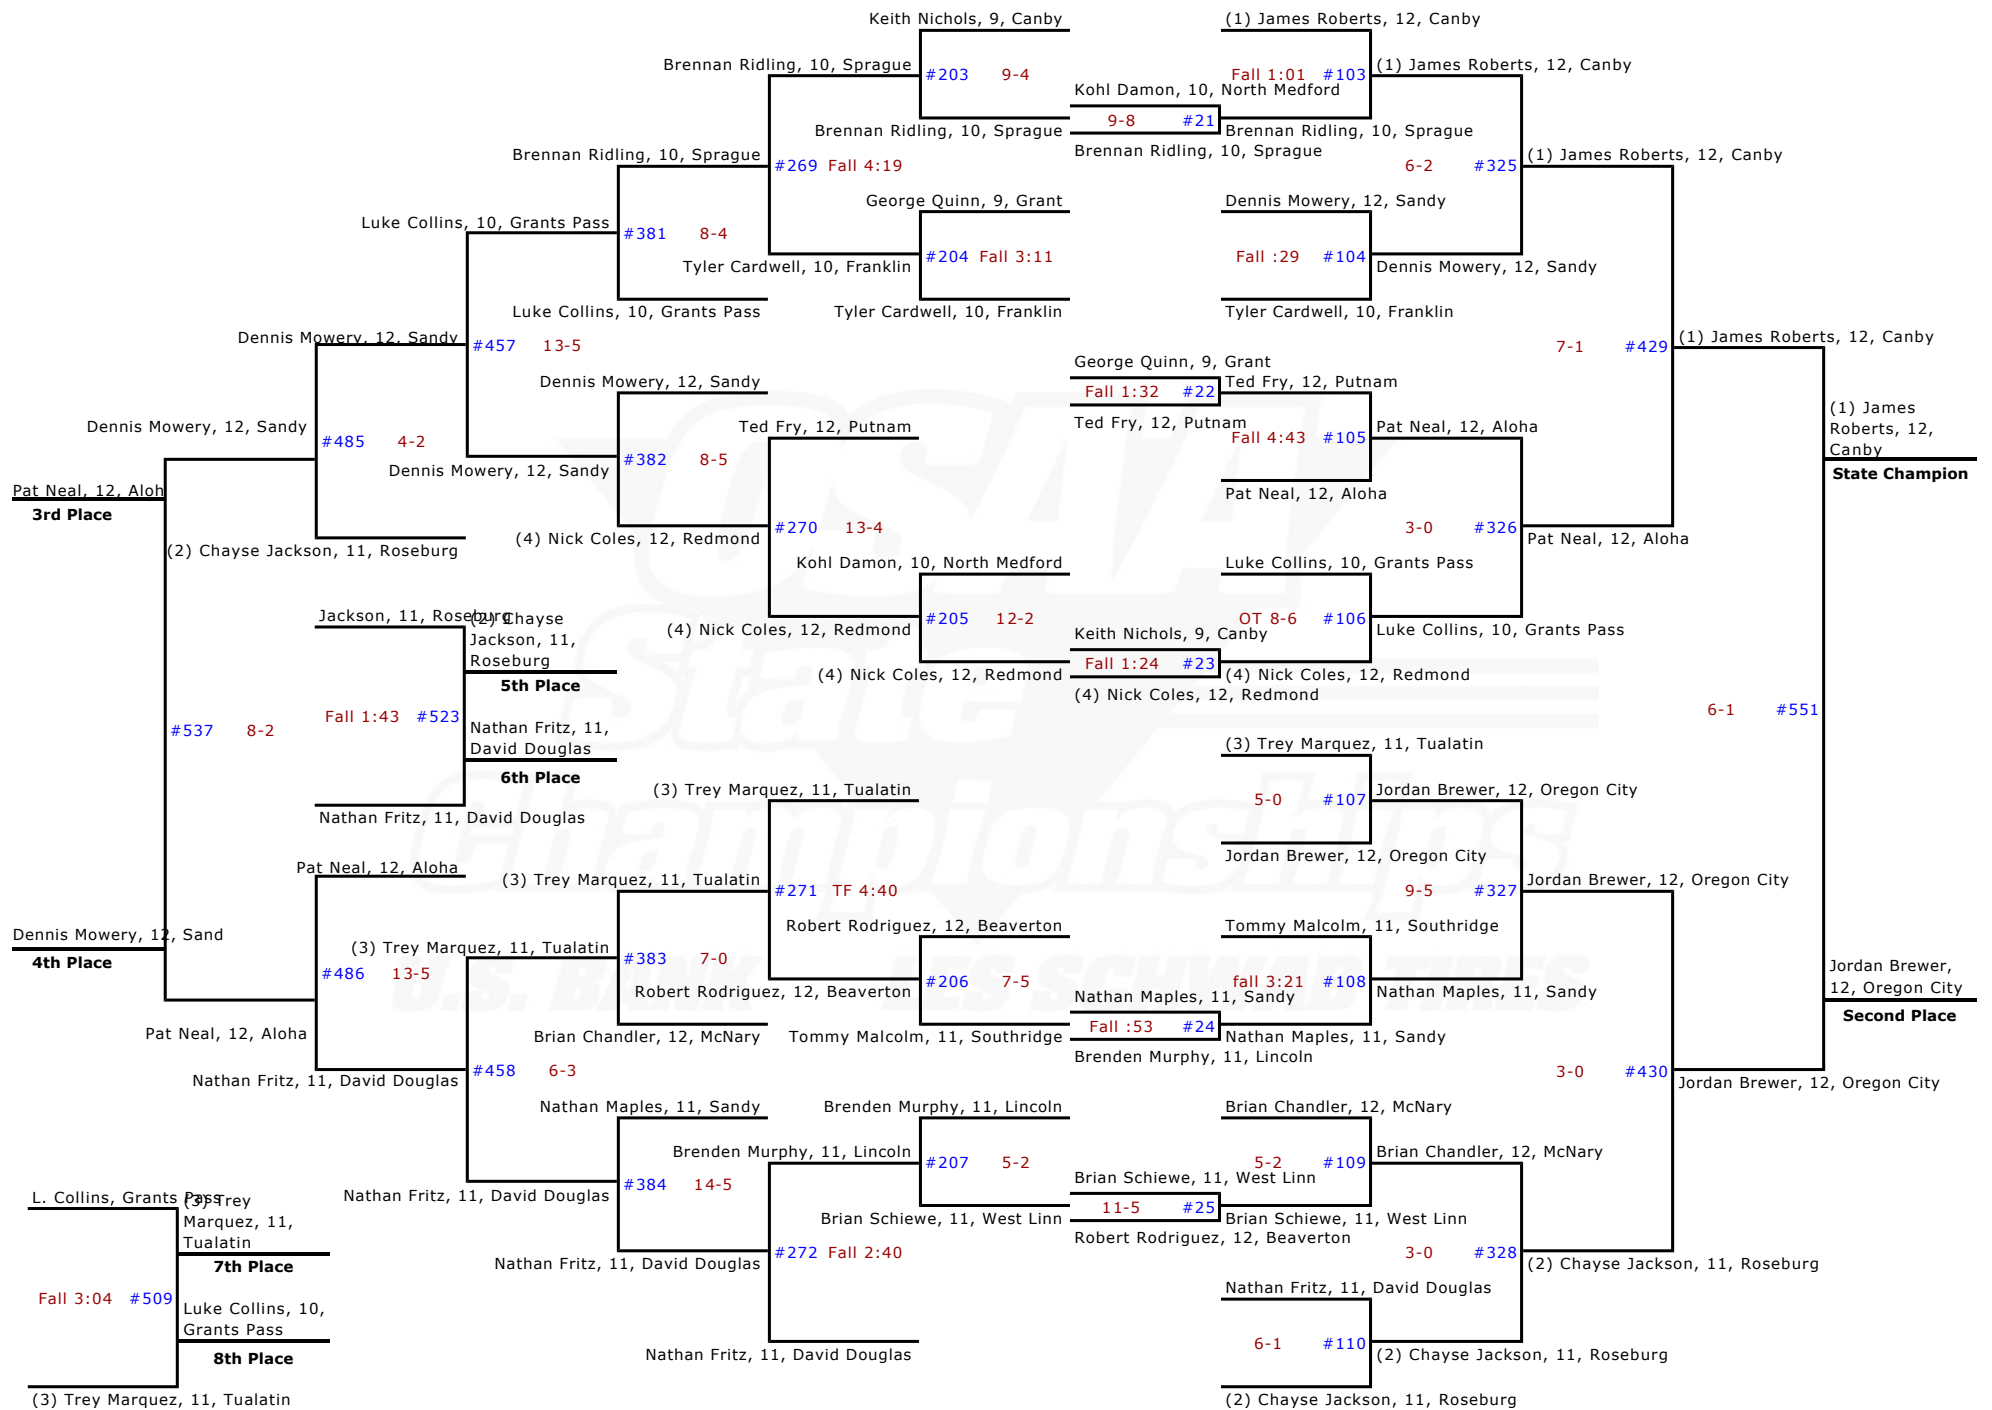

2010 OSAA/U.S. Bank/Les Schwab Tires 6A Wrestling State Championships - 130 lbs