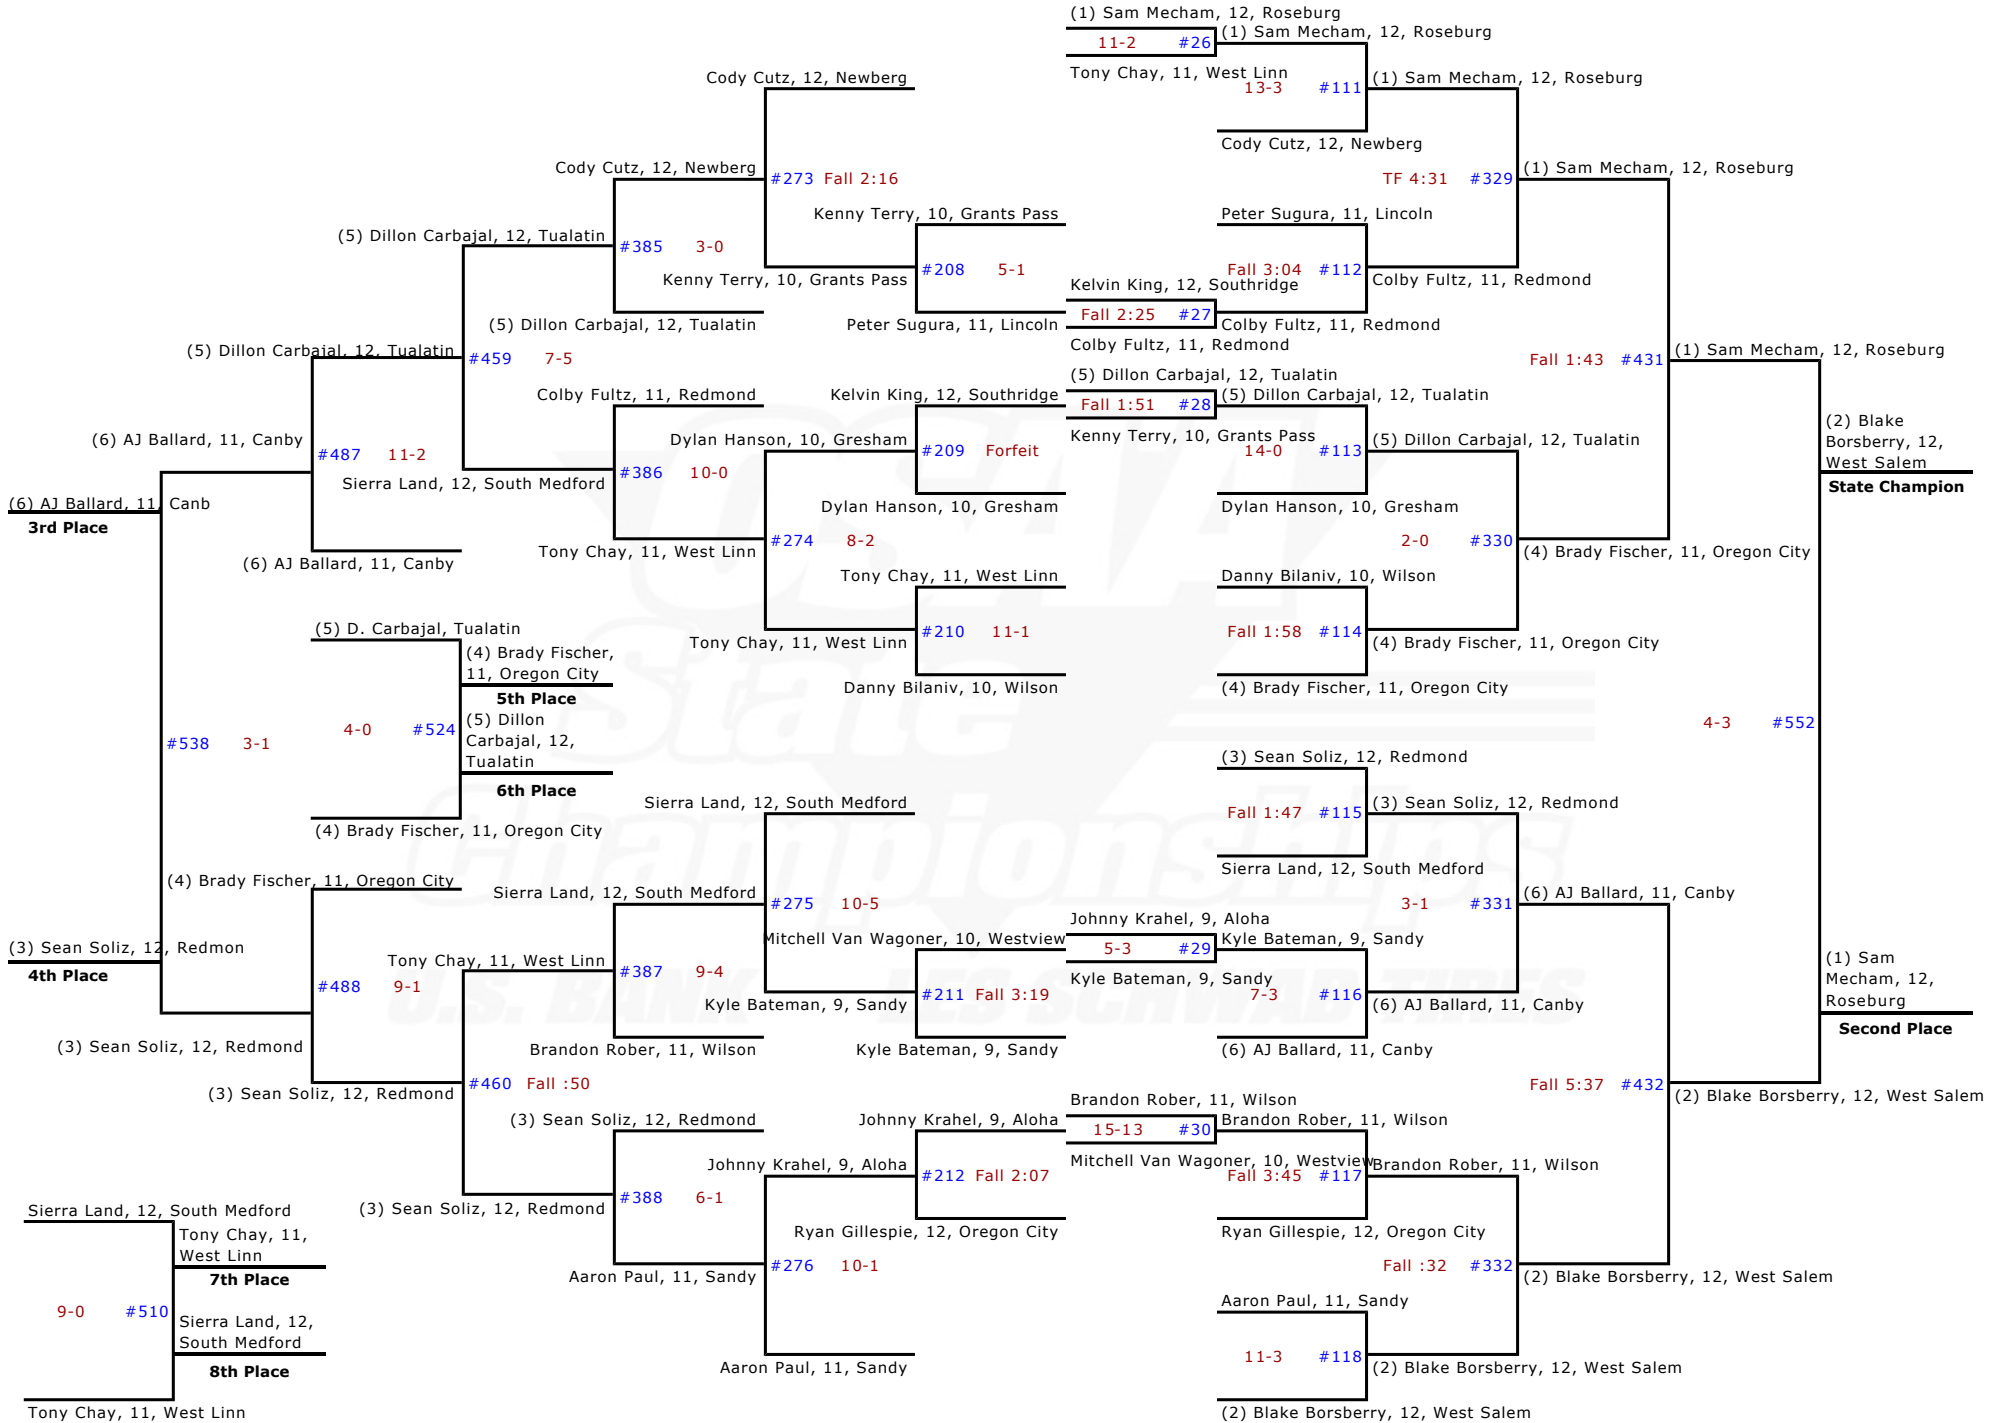

2010 OSAA/U.S. Bank/Les Schwab Tires 6A Wrestling State Championships - 135 lbs