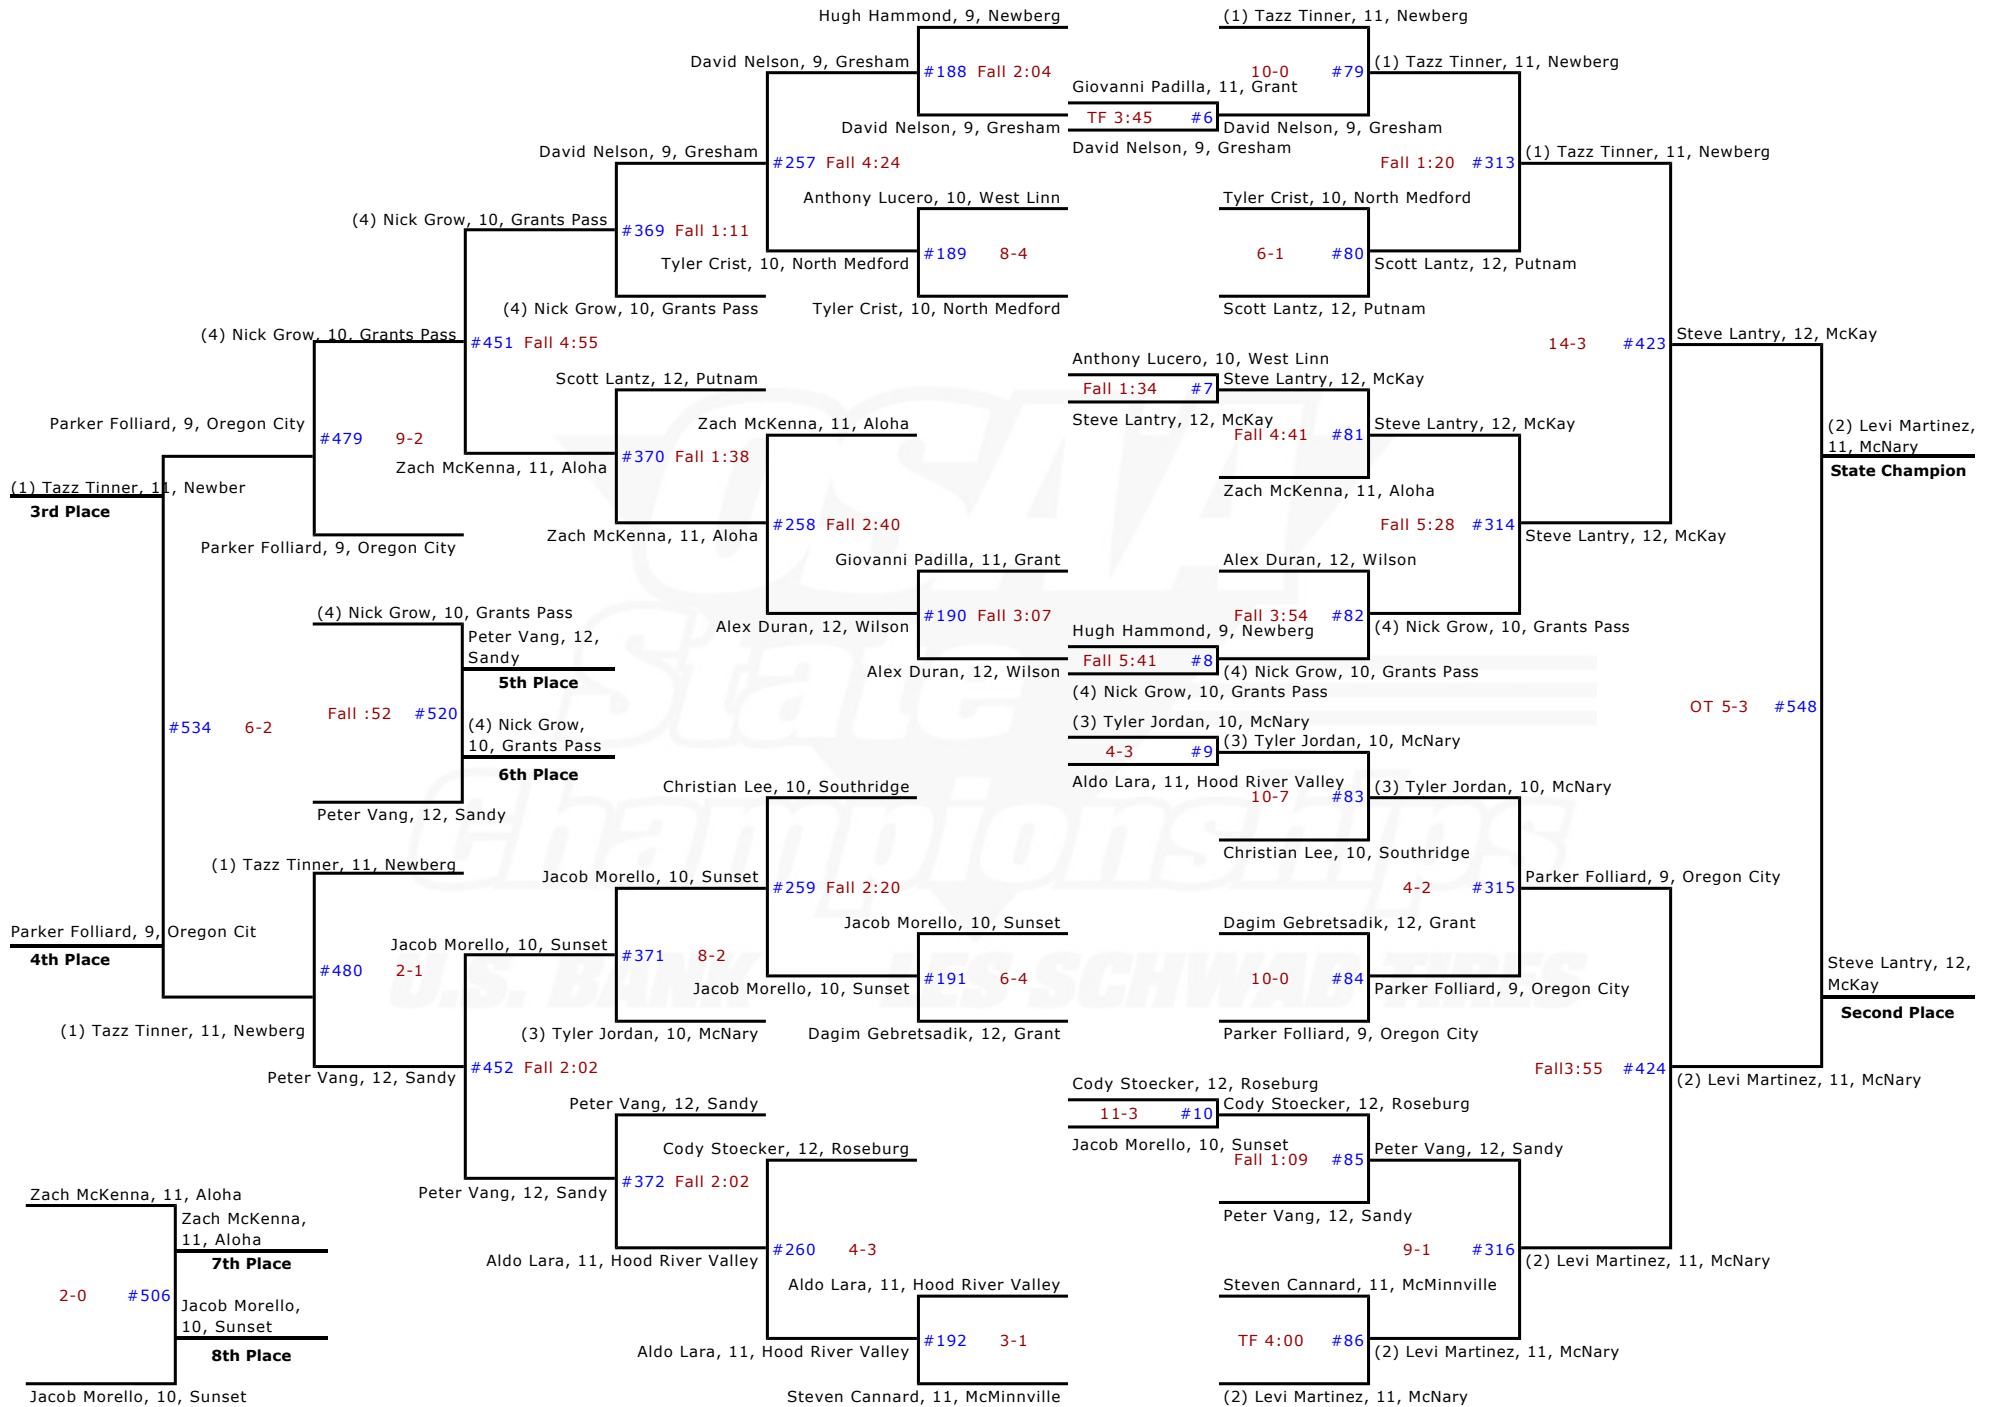

2010 OSAA/U.S. Bank/Les Schwab Tires 6A Wrestling State Championships - 112 lbs