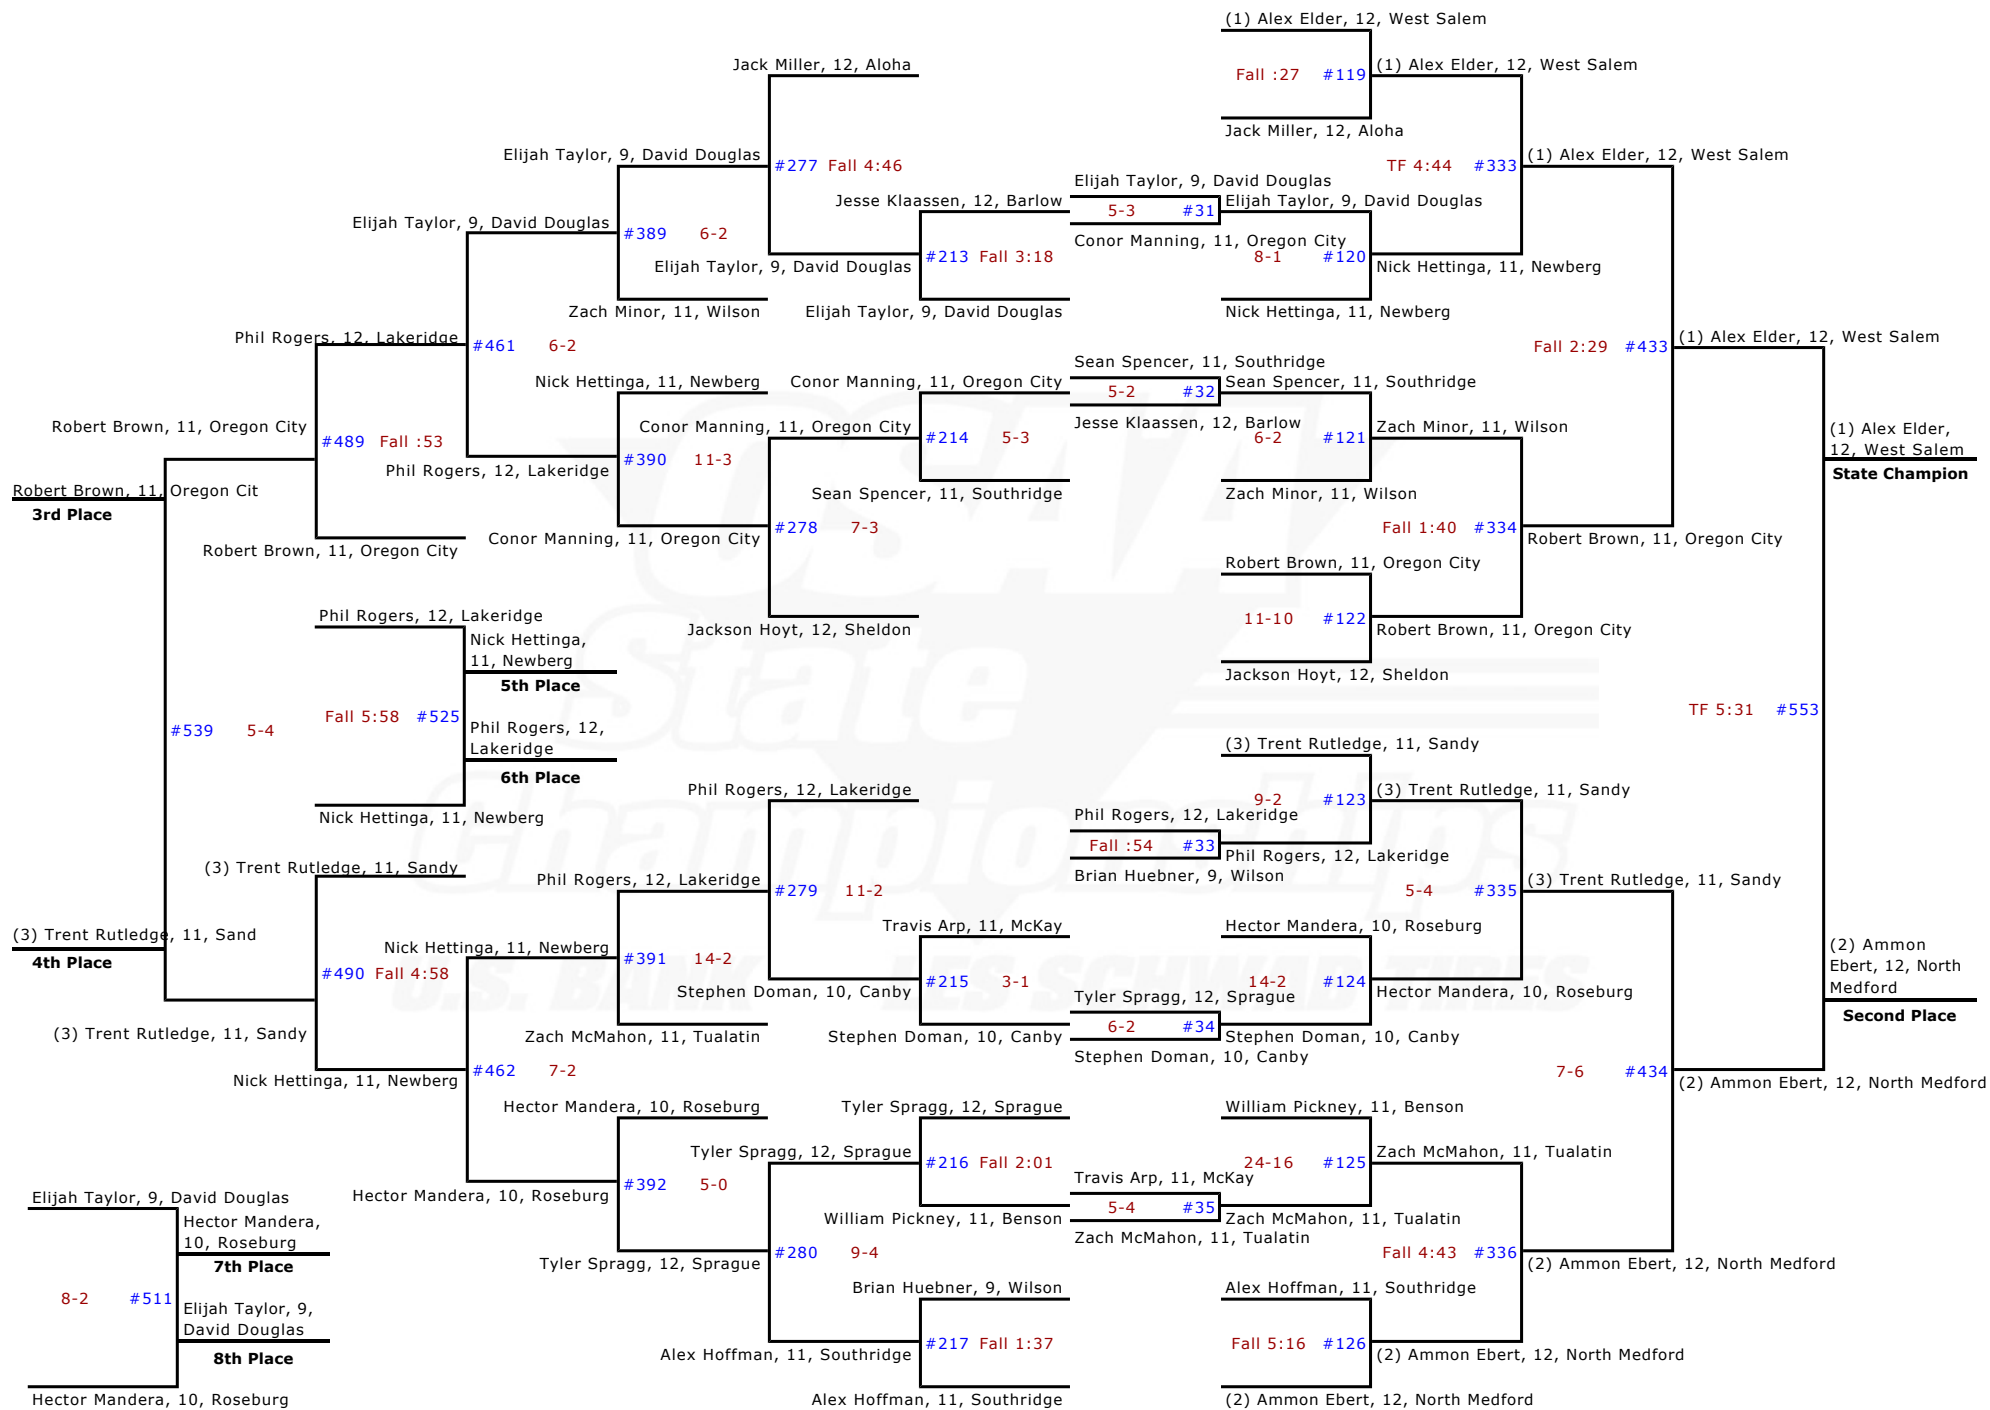

2010 OSAA/U.S. Bank/Les Schwab Tires 6A Wrestling State Championships - 140 lbs