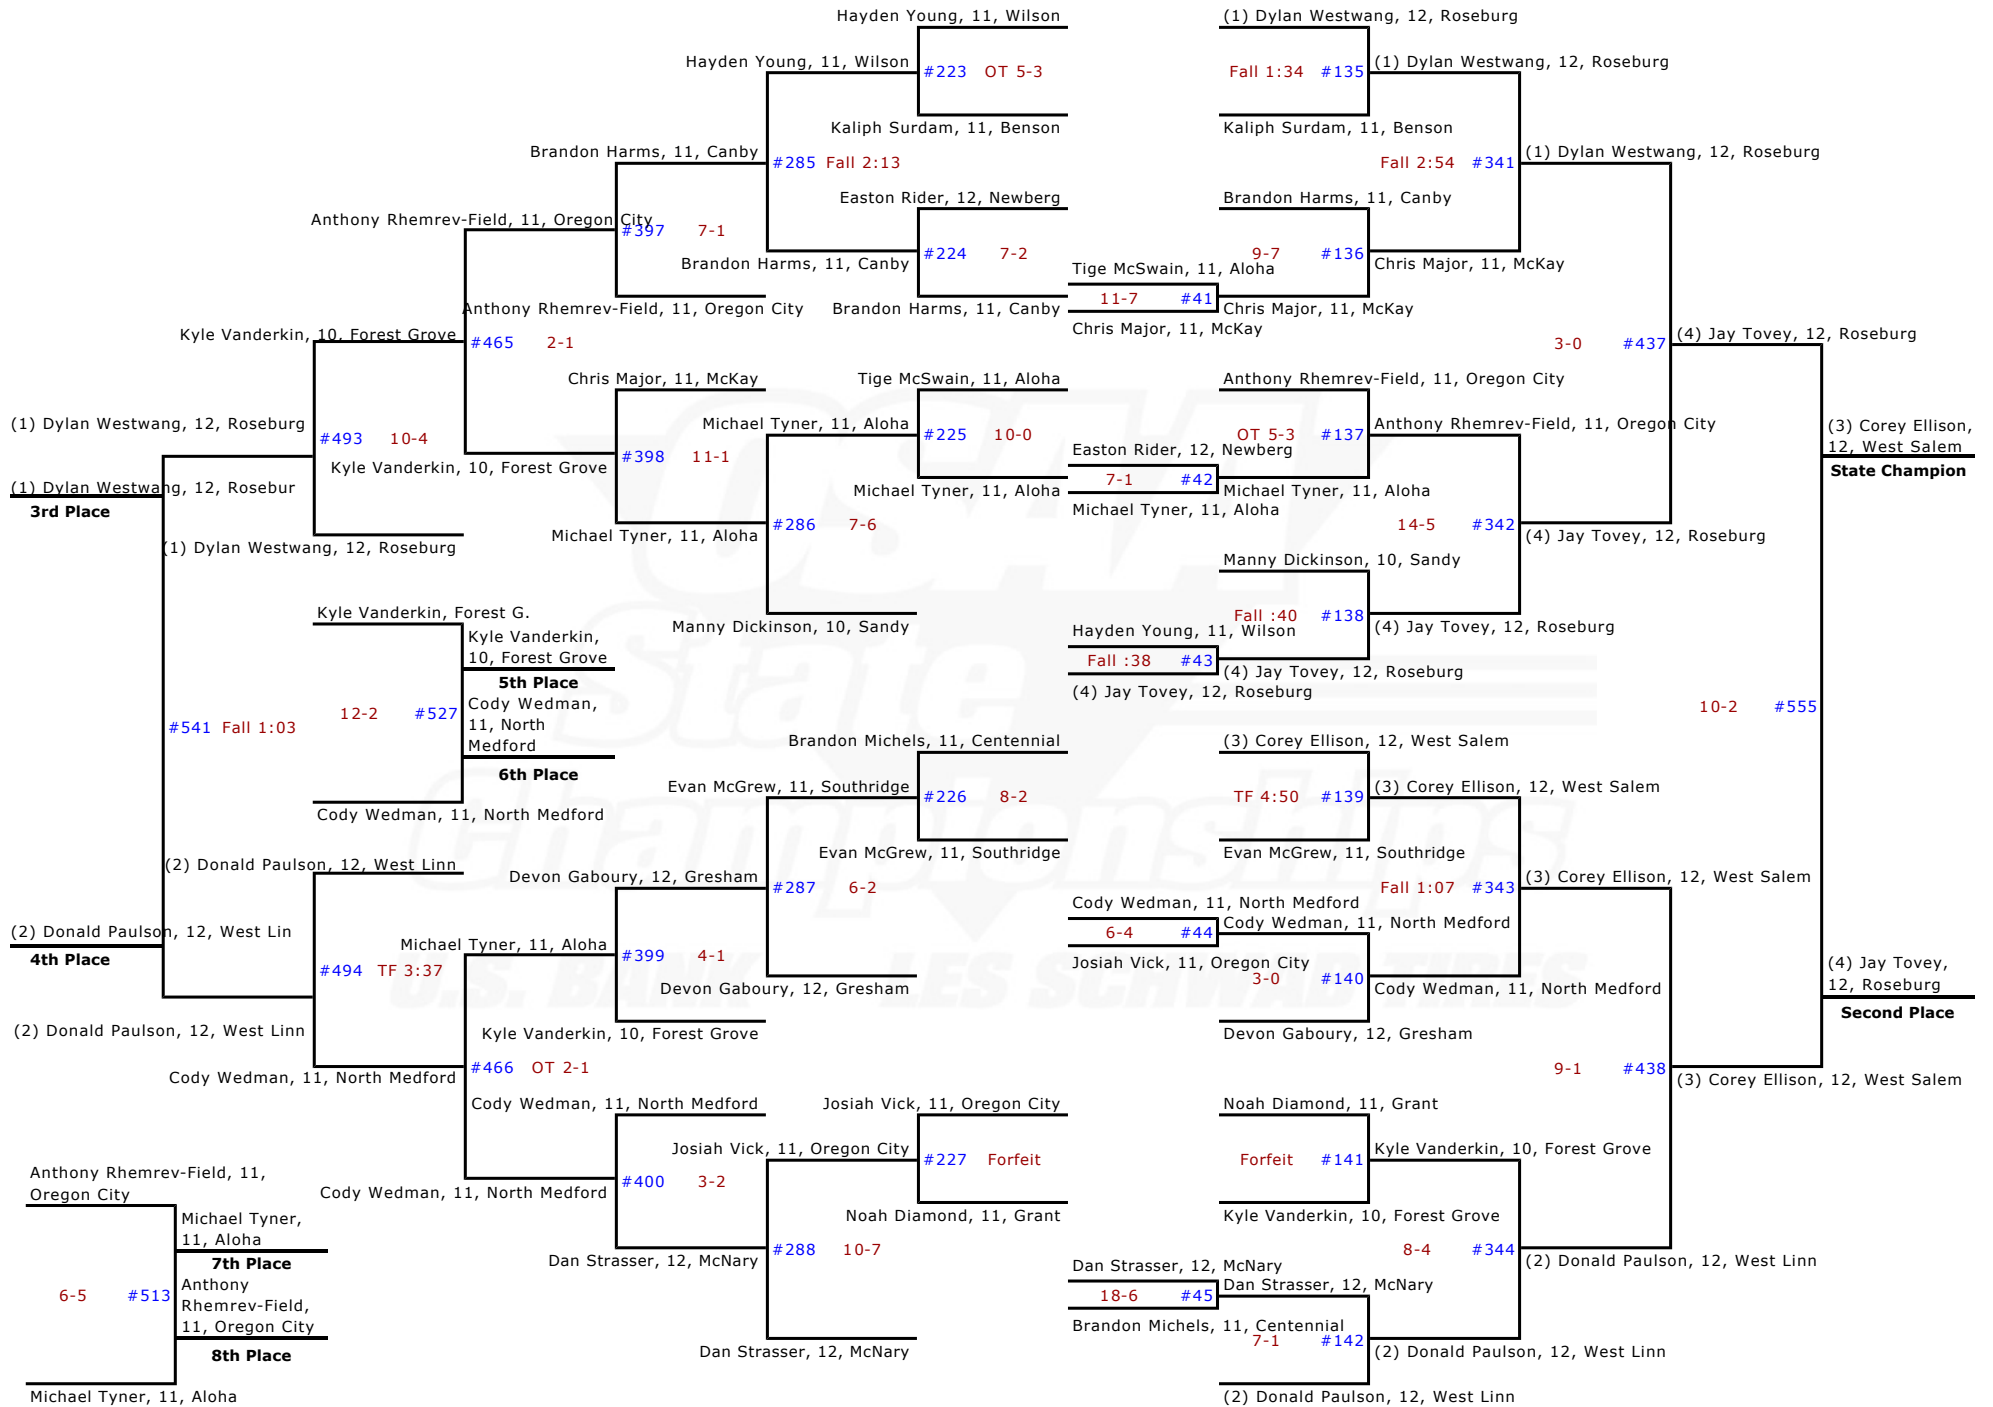

2010 OSAA/U.S. Bank/Les Schwab Tires 6A Wrestling State Championships - 152 lbs