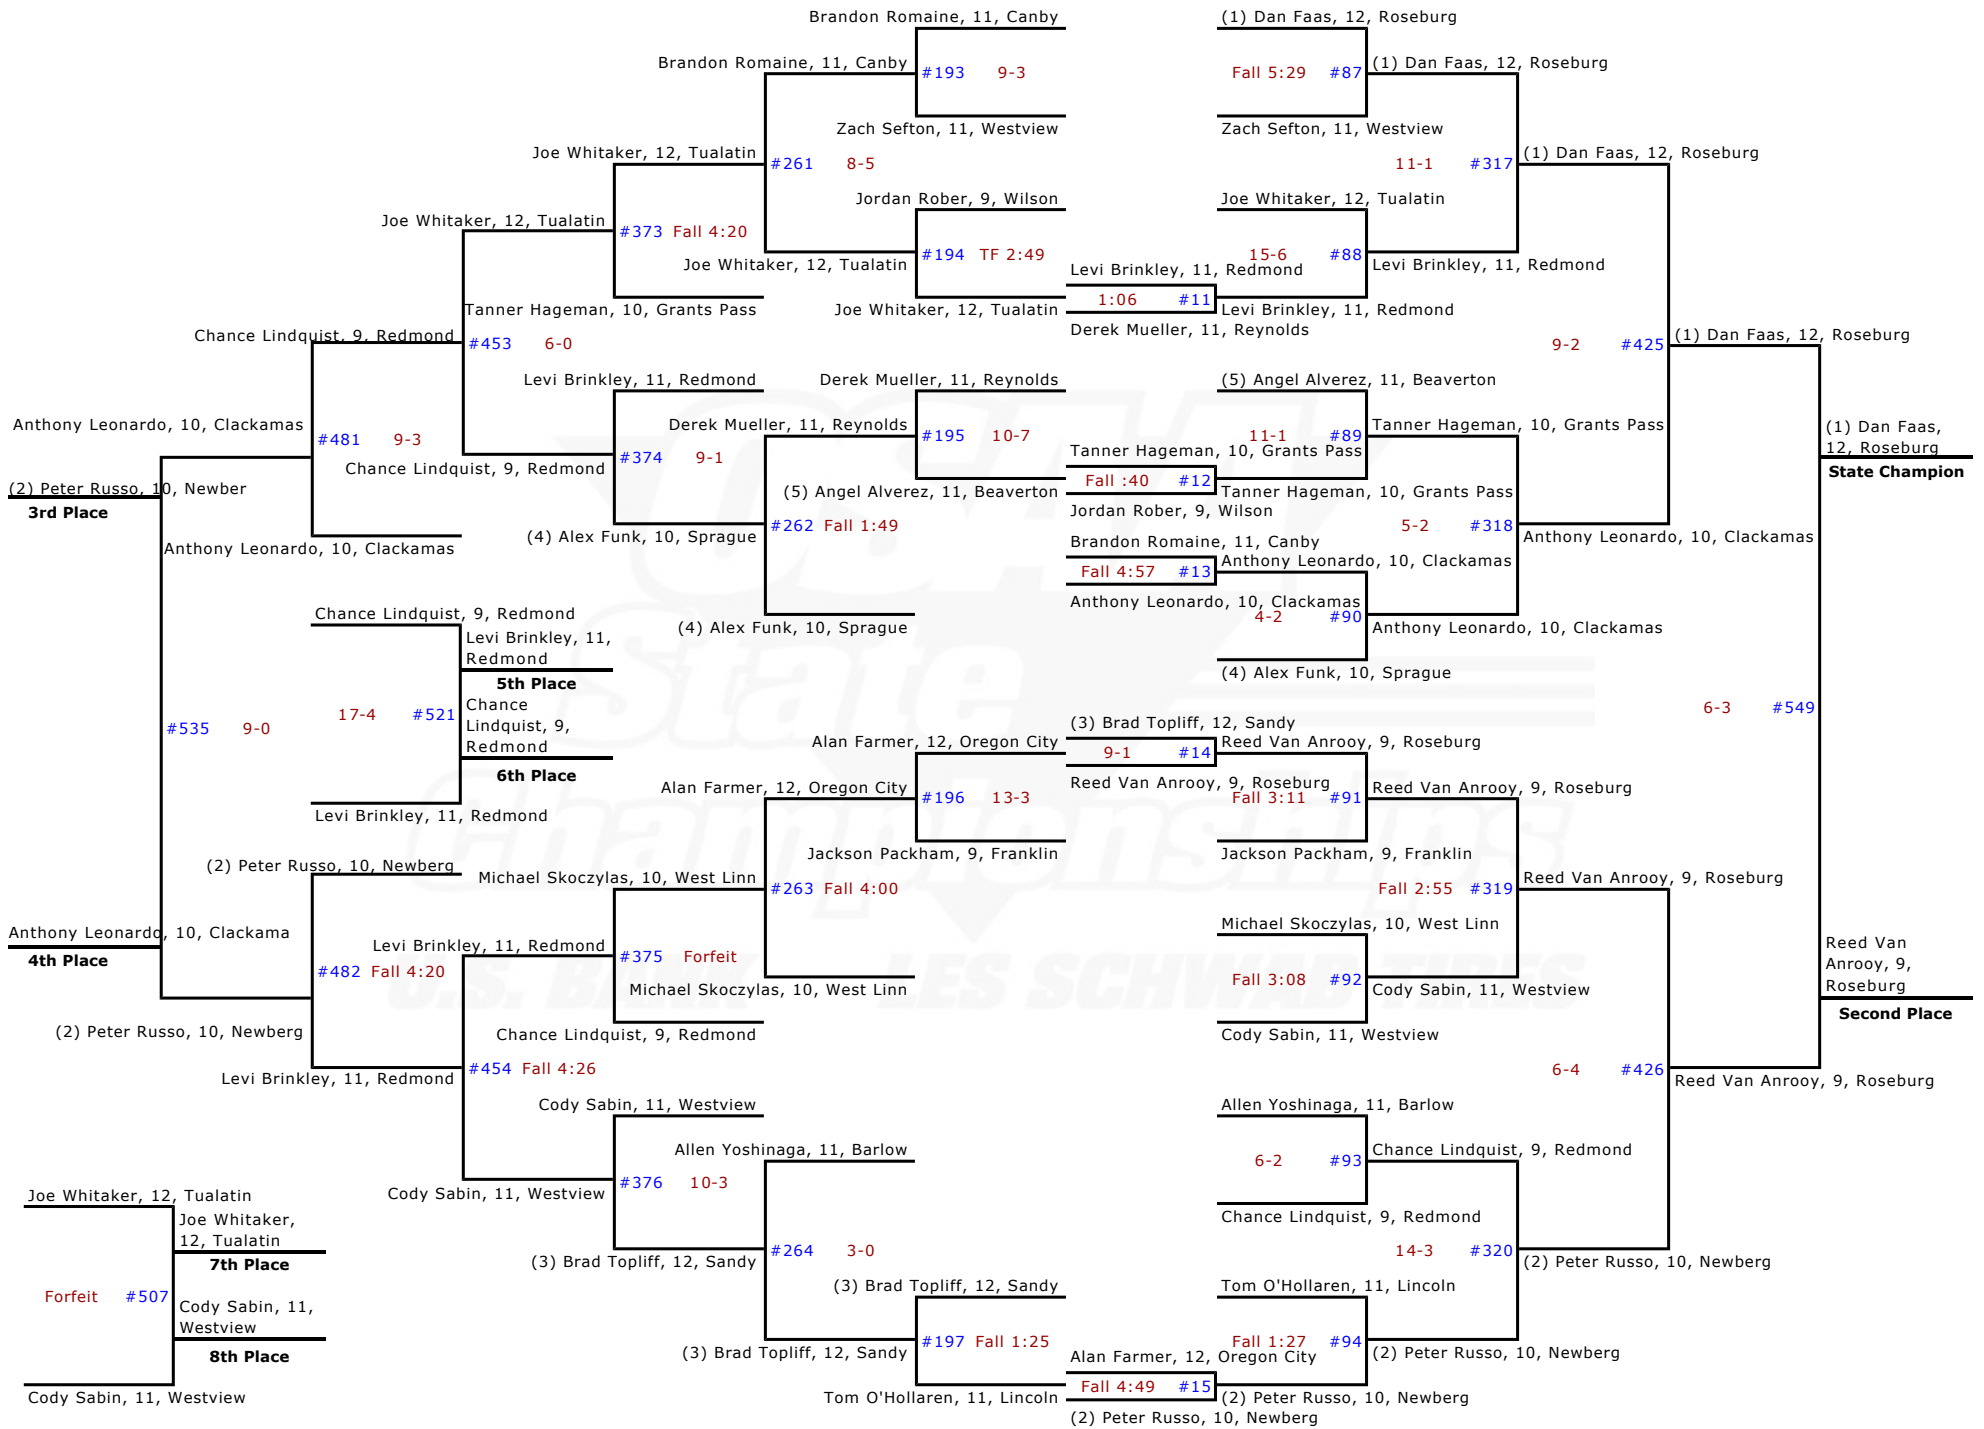

2010 OSAA/U.S. Bank/Les Schwab Tires 6A Wrestling State Championships - 119 lbs