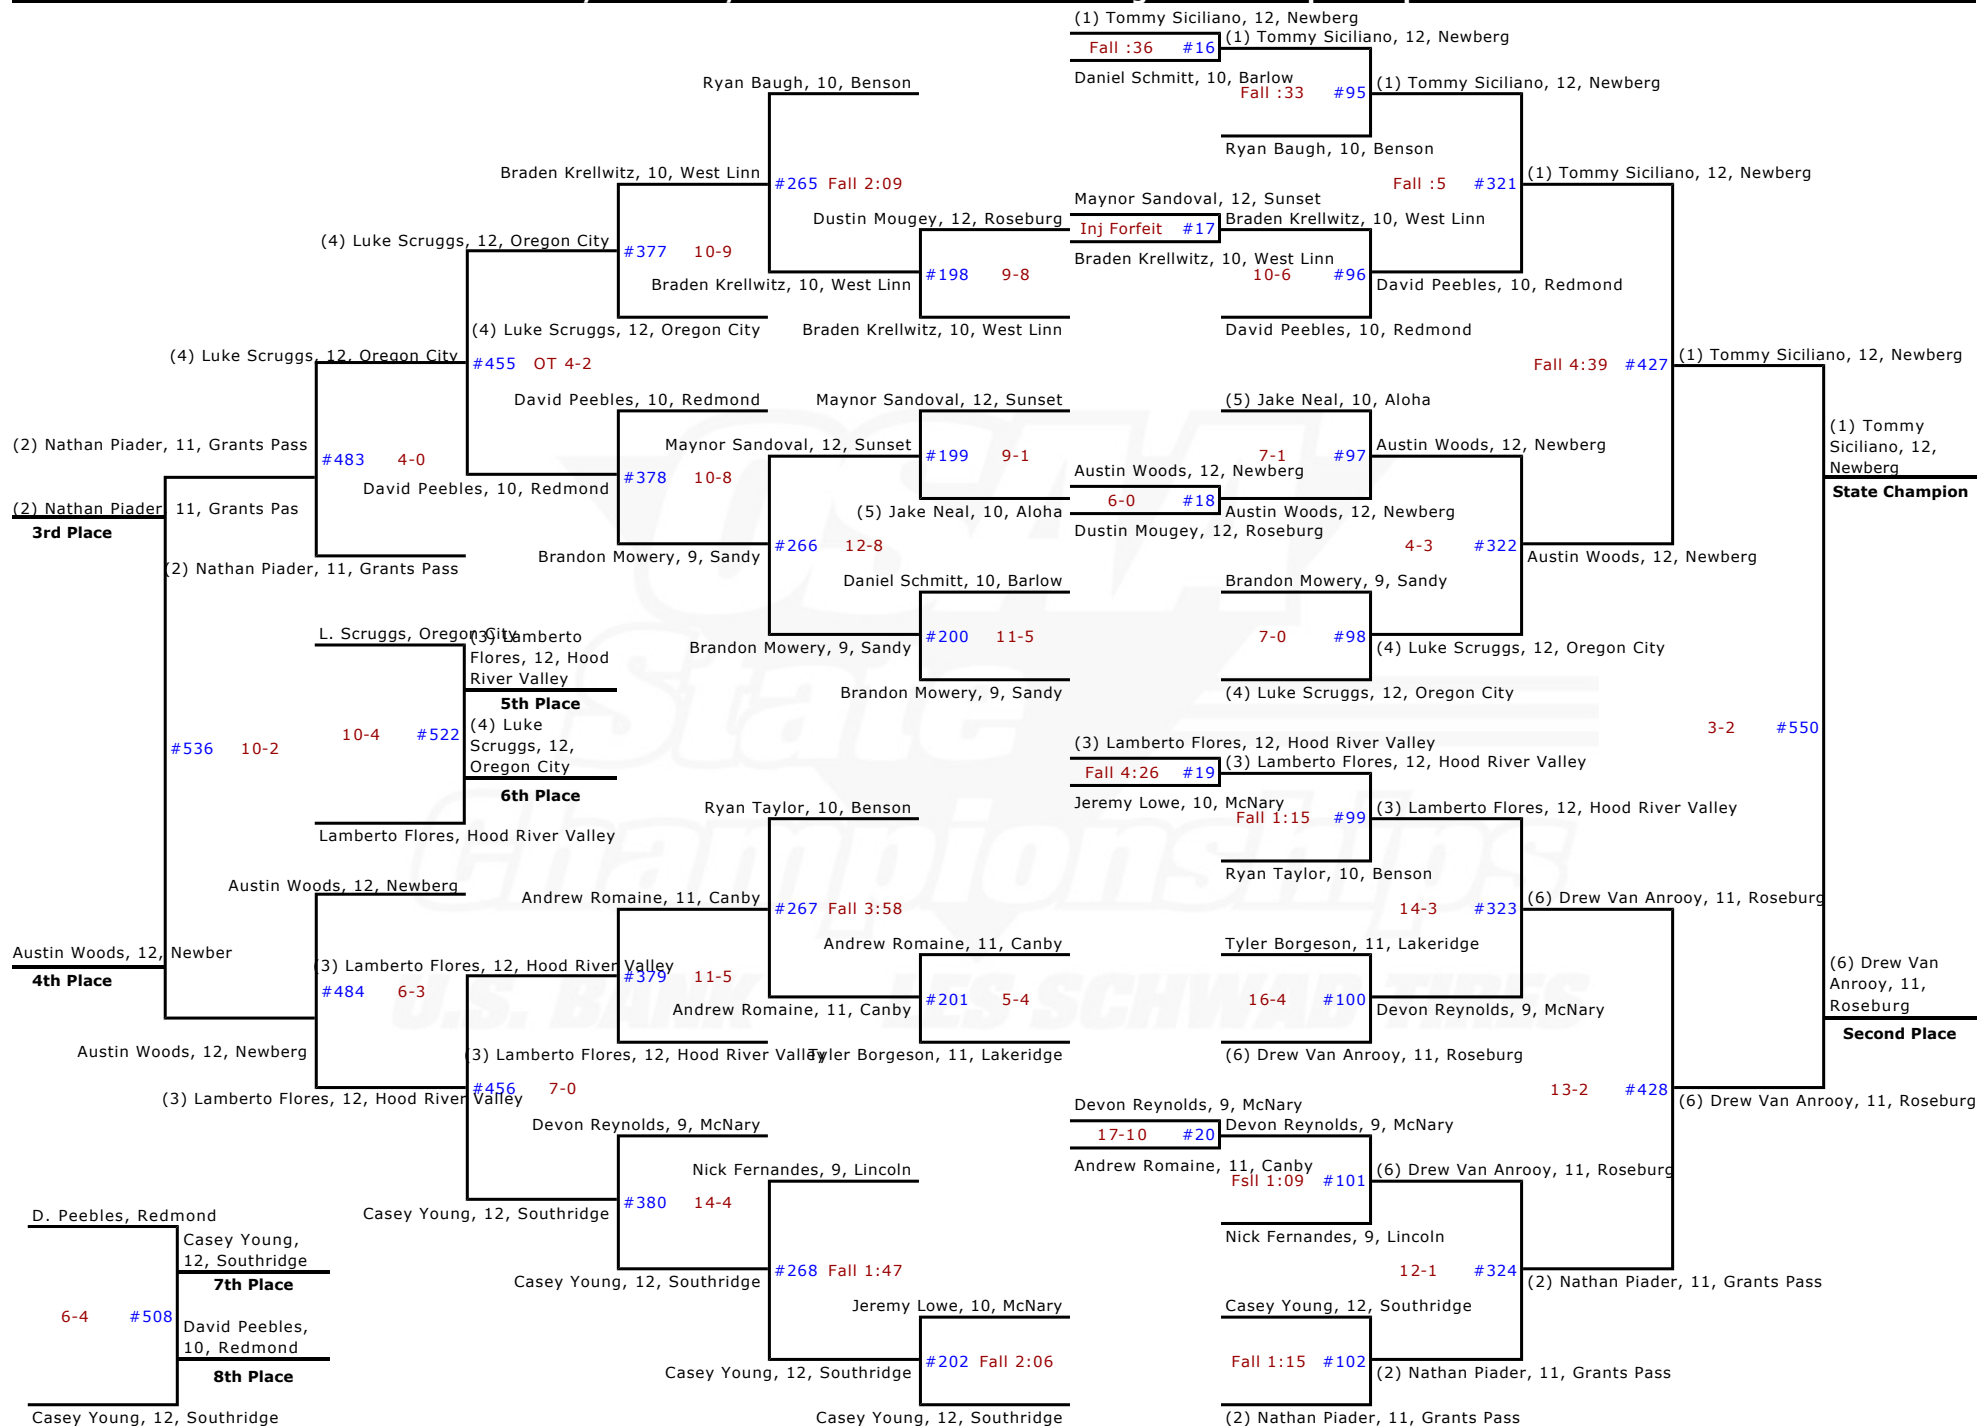

2010 OSAA/U.S. Bank/Les Schwab Tires 6A Wrestling State Championships - 125 lbs