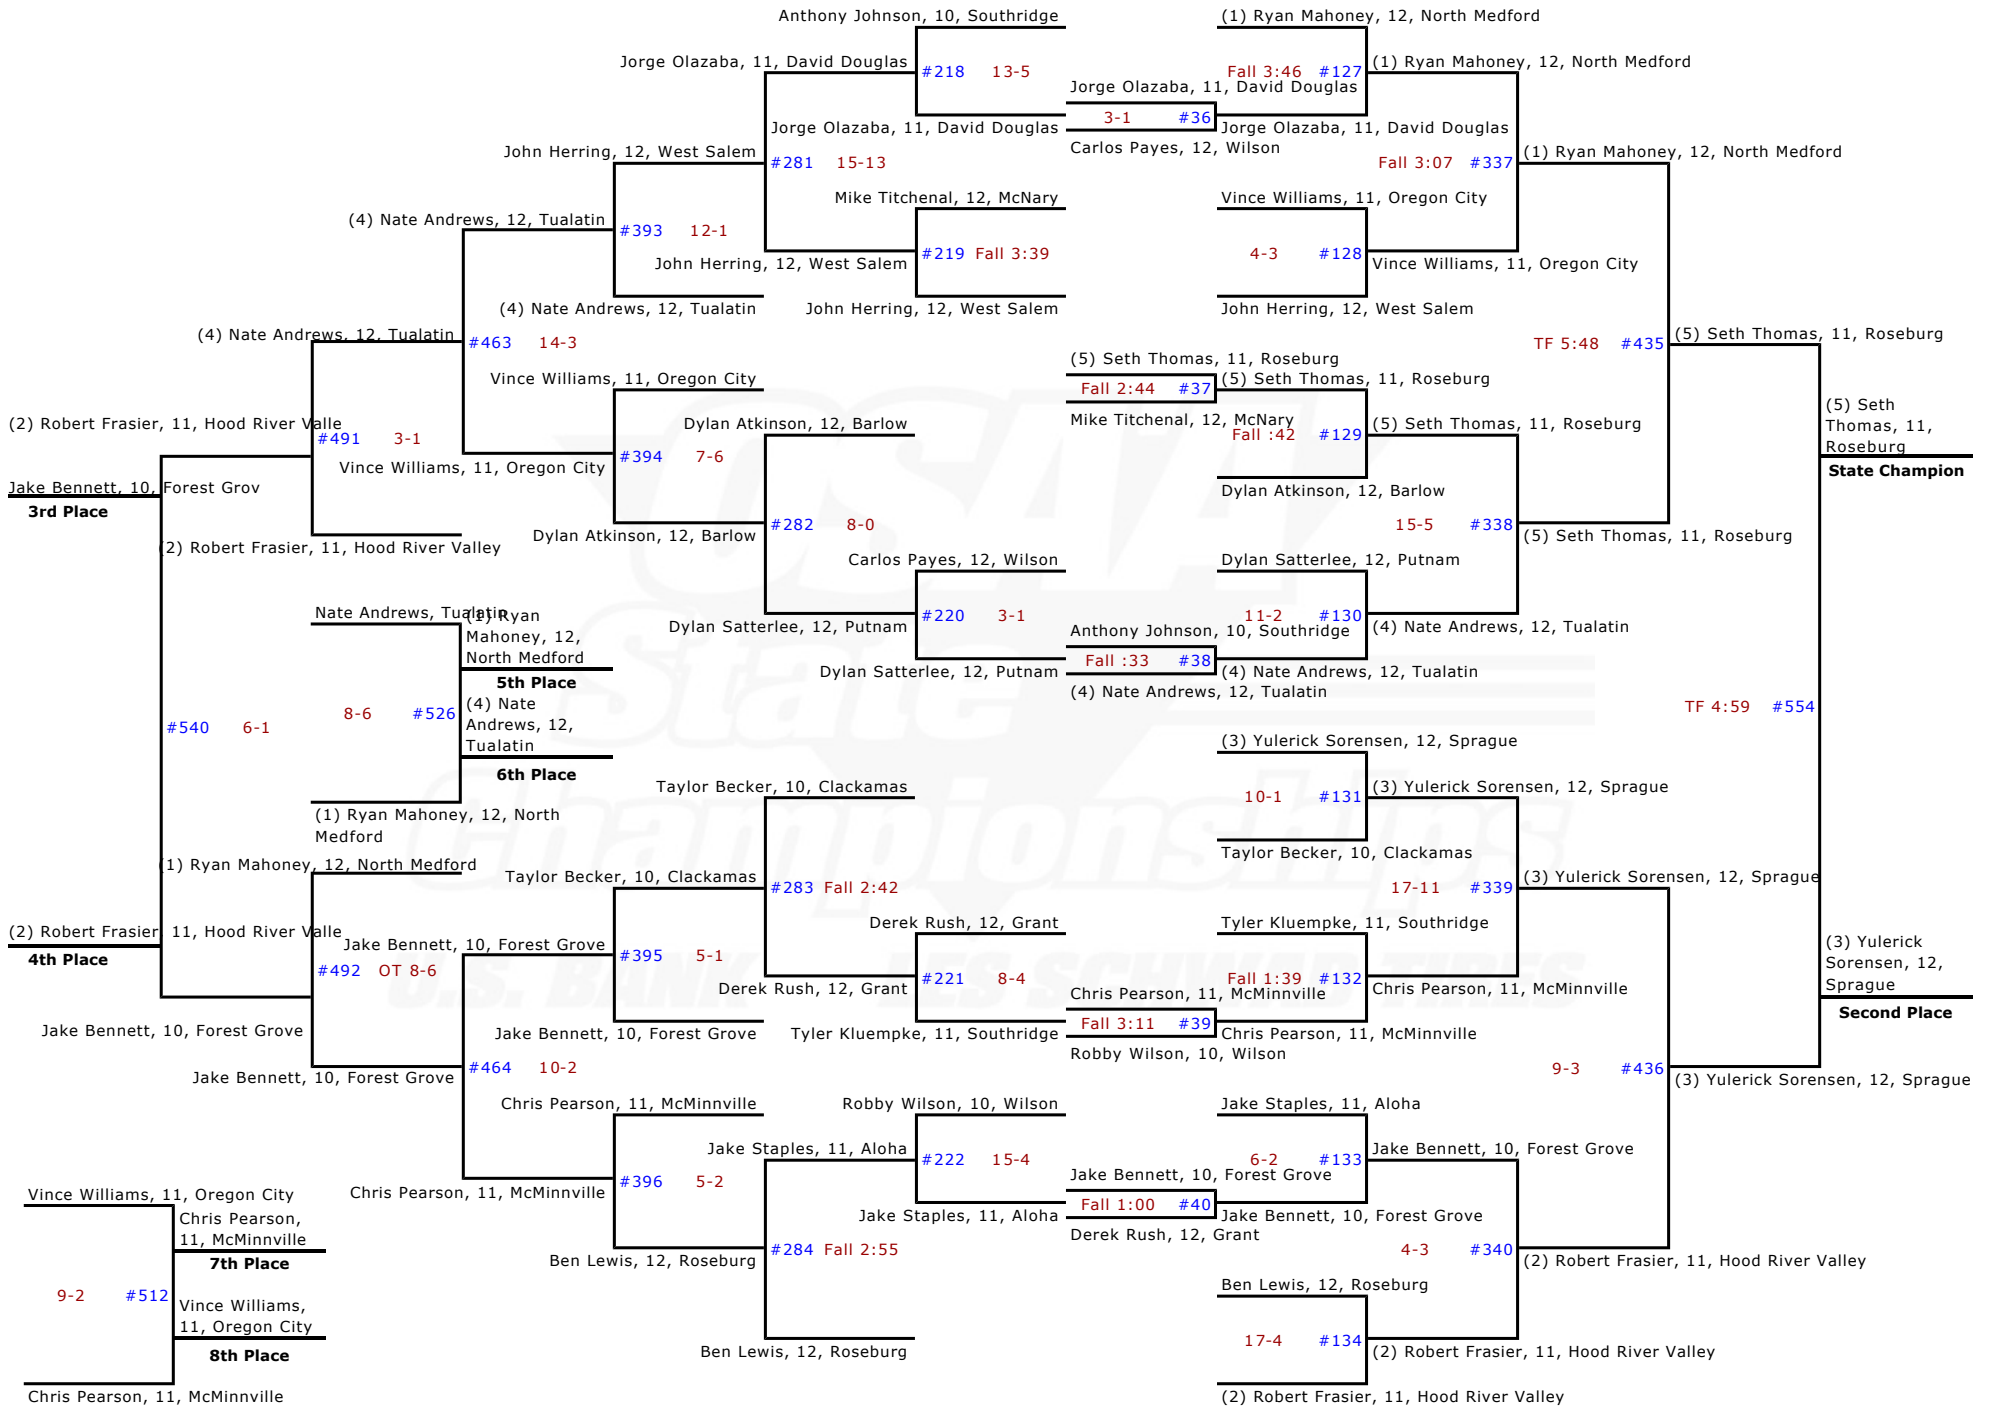

2010 OSAA/U.S. Bank/Les Schwab Tires 6A Wrestling State Championships - 145 lbs