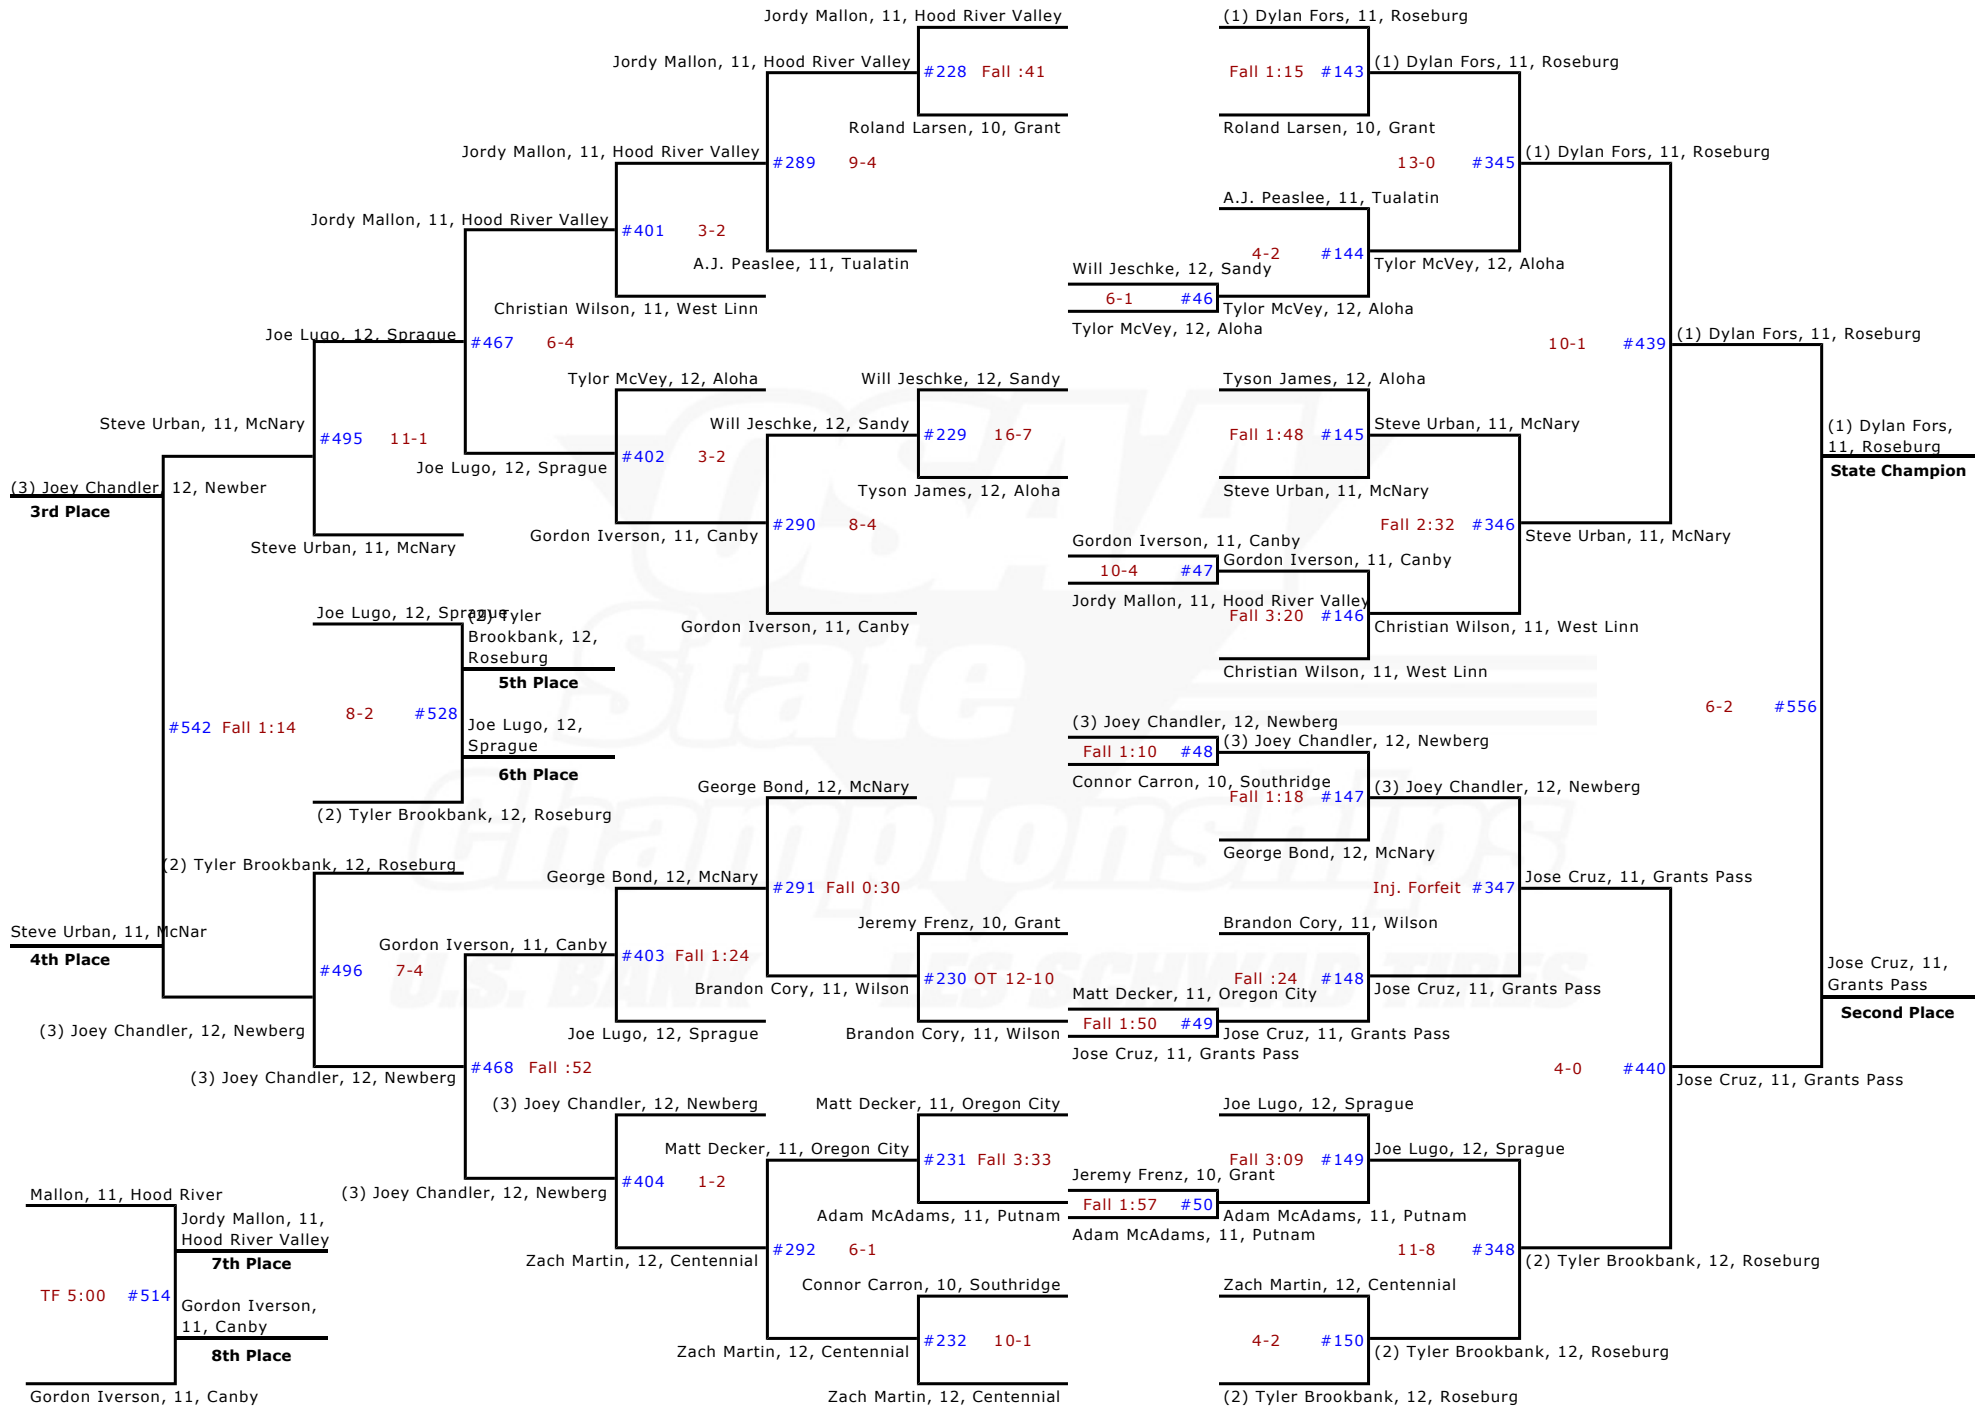

2010 OSAA/U.S. Bank/Les Schwab Tires 6A Wrestling State Championships - 160 lbs