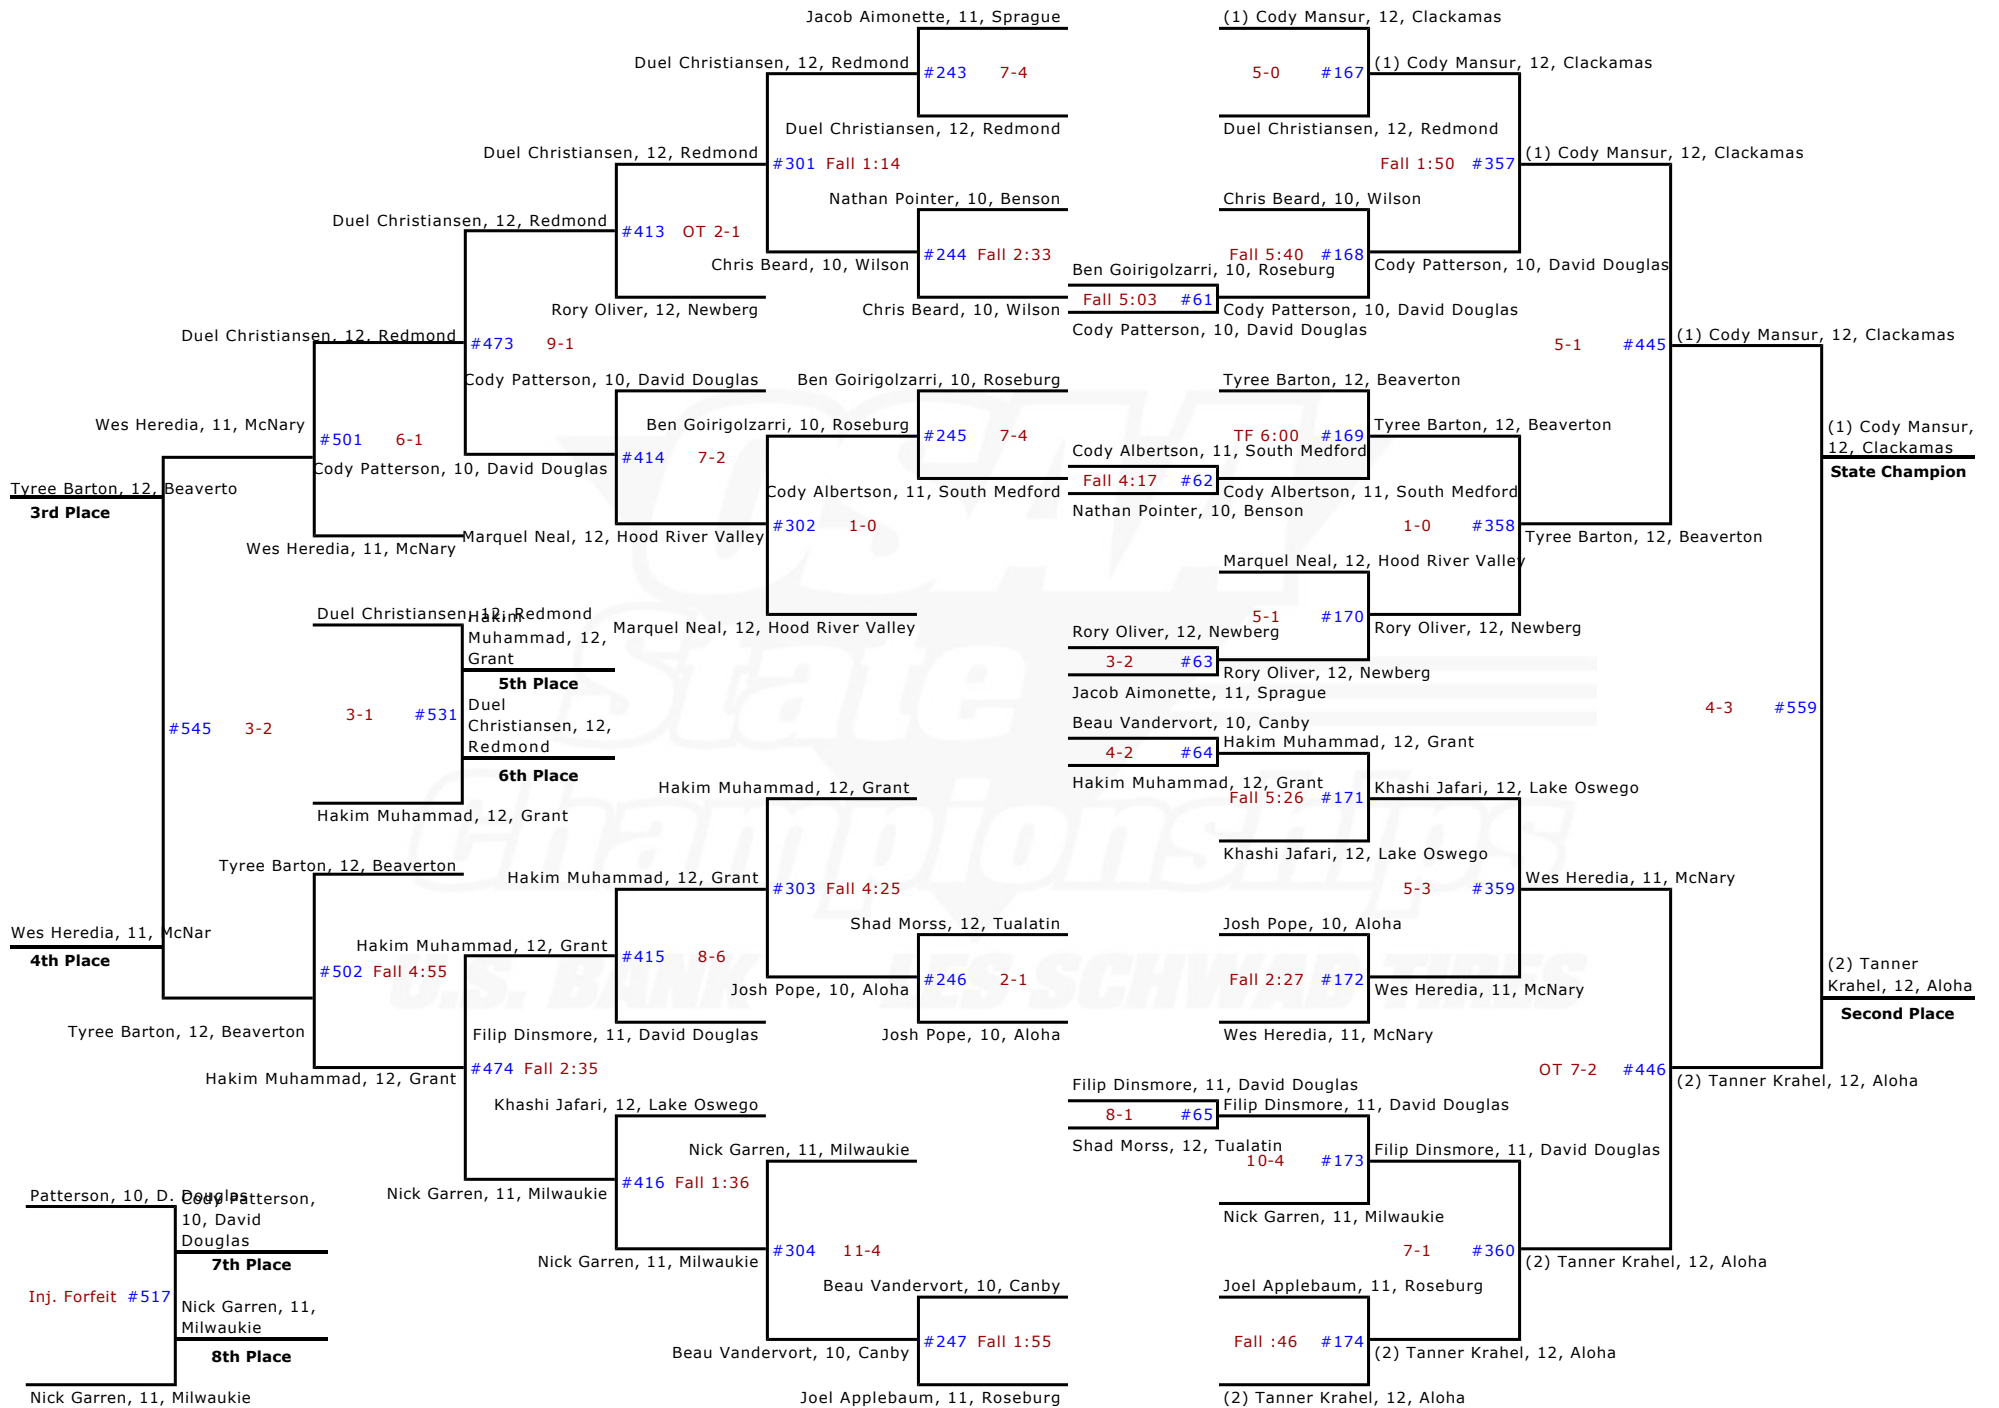

2010 OSAA/U.S. Bank/Les Schwab Tires 6A Wrestling State Championships - 215 lbs