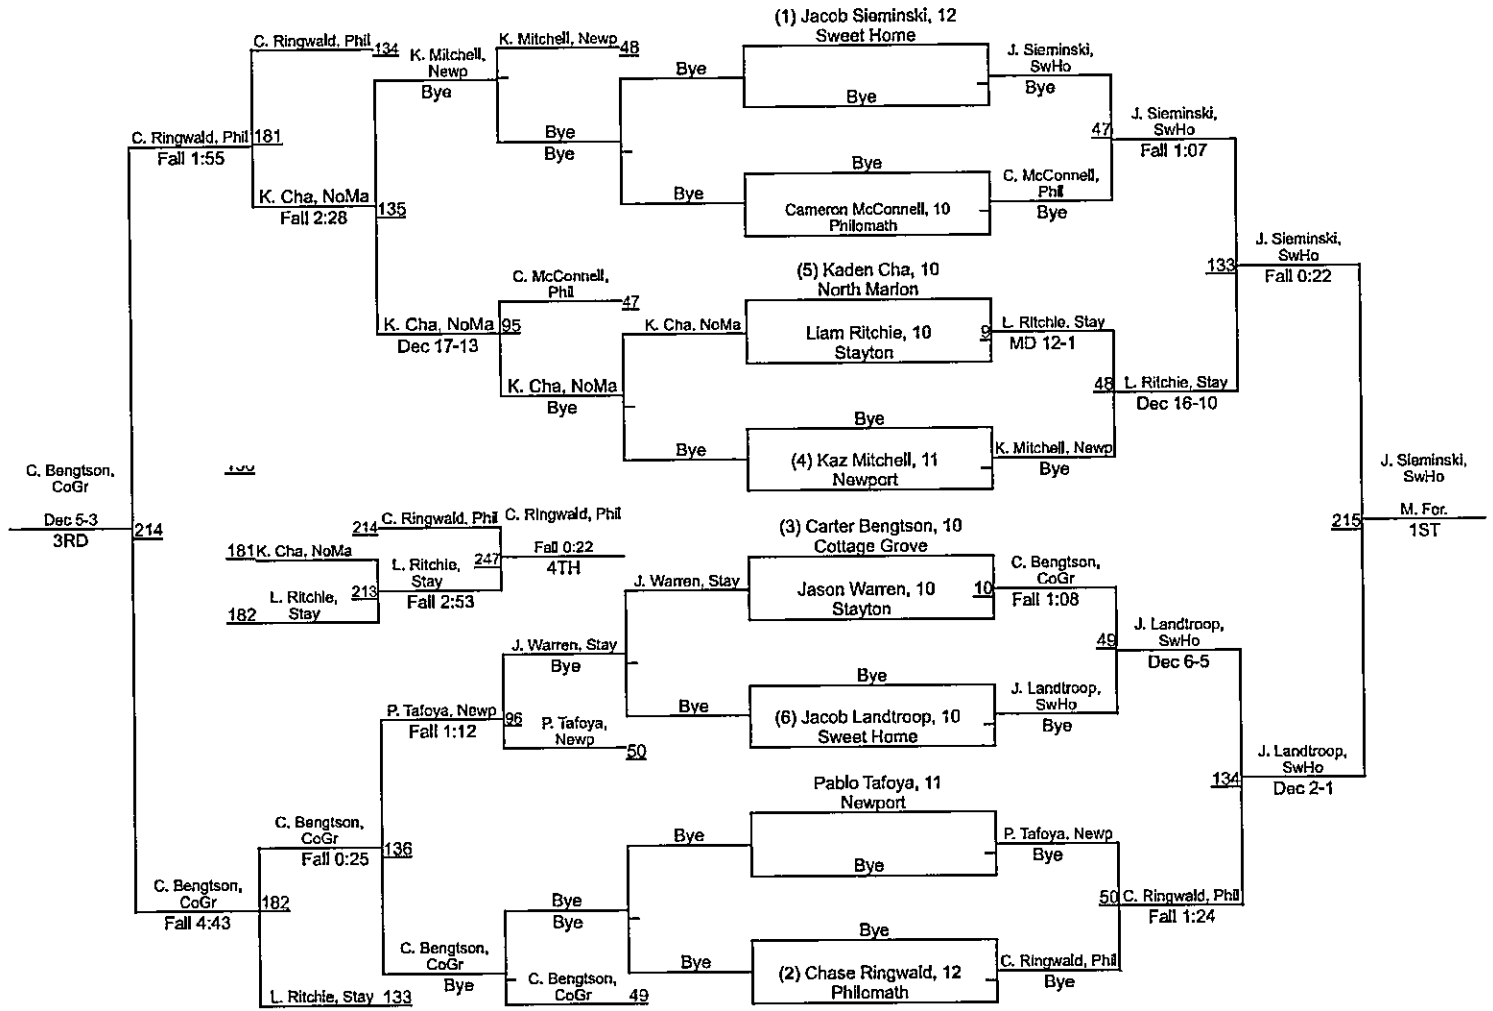

Team Scores

Printed on 02/19/2023 09:37 a.m.

Team Scores		
1	Sweet Home	448.5
2	Cascade	353.0
3	Philomath	275.0
4	Stayton	141.0
5	North Marion	101.5
6	Junction City	91.0
7	Cottage Grove	84.5
8	Newport	82.0