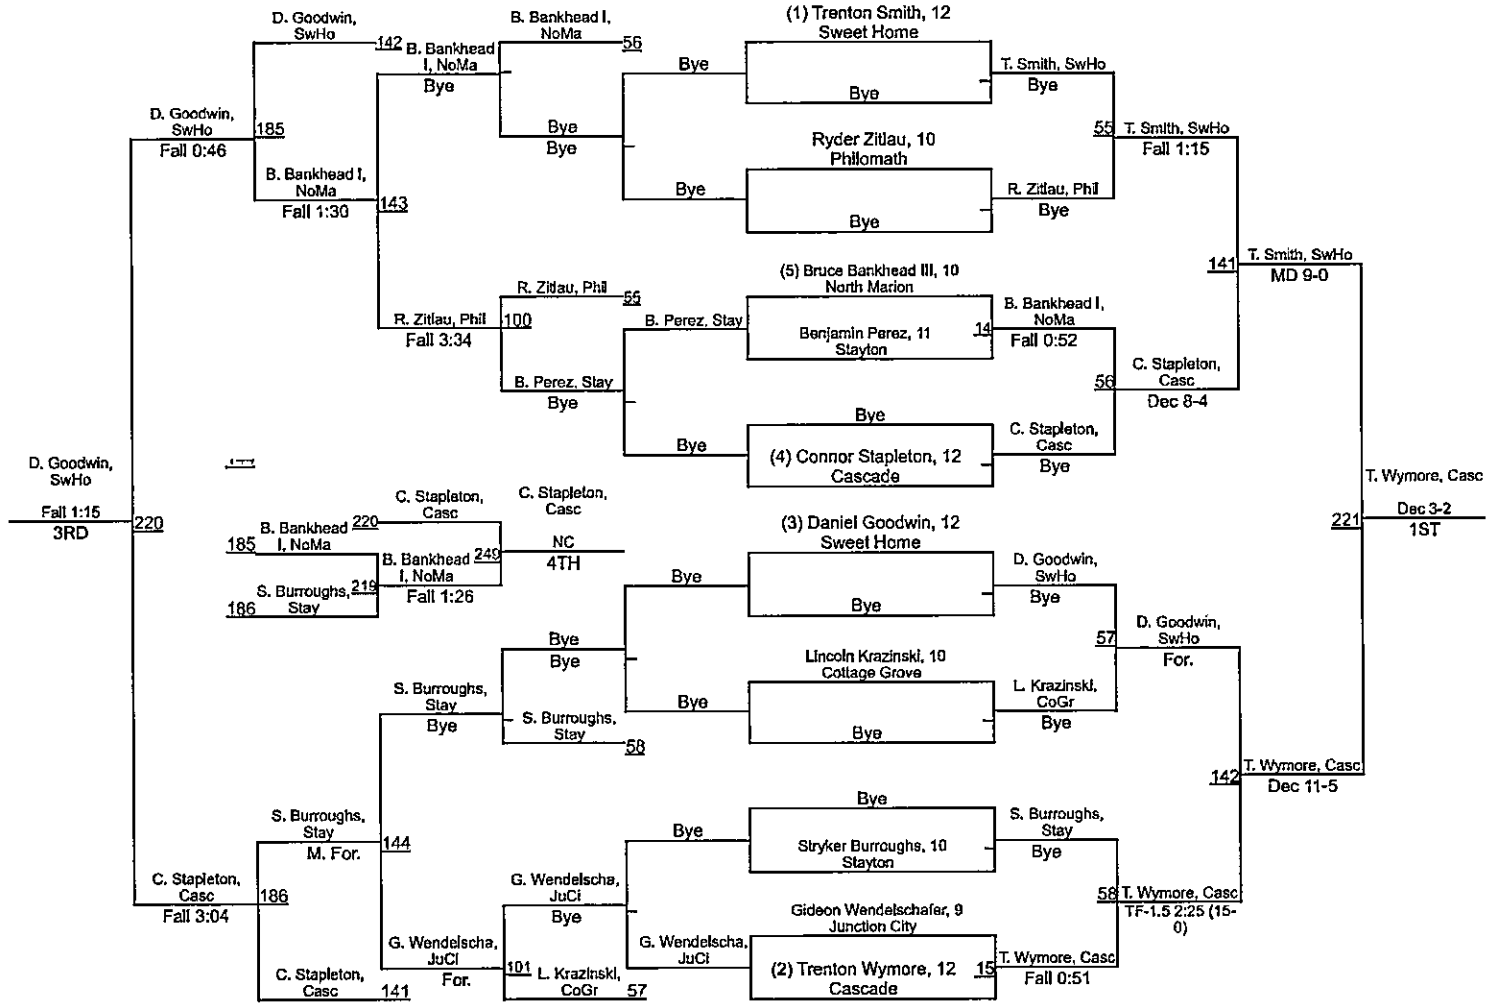

Team Scores

Printed on 02/19/2023 09:37 a.m.

Team Scores		
1	Sweet Home	448.5
2	Cascade	353.0
3	Philomath	275.0
4	Stayton	141.0
5	North Marion	101.5
6	Junction City	91.0
7	Cottage Grove	84.5
8	Newport	82.0