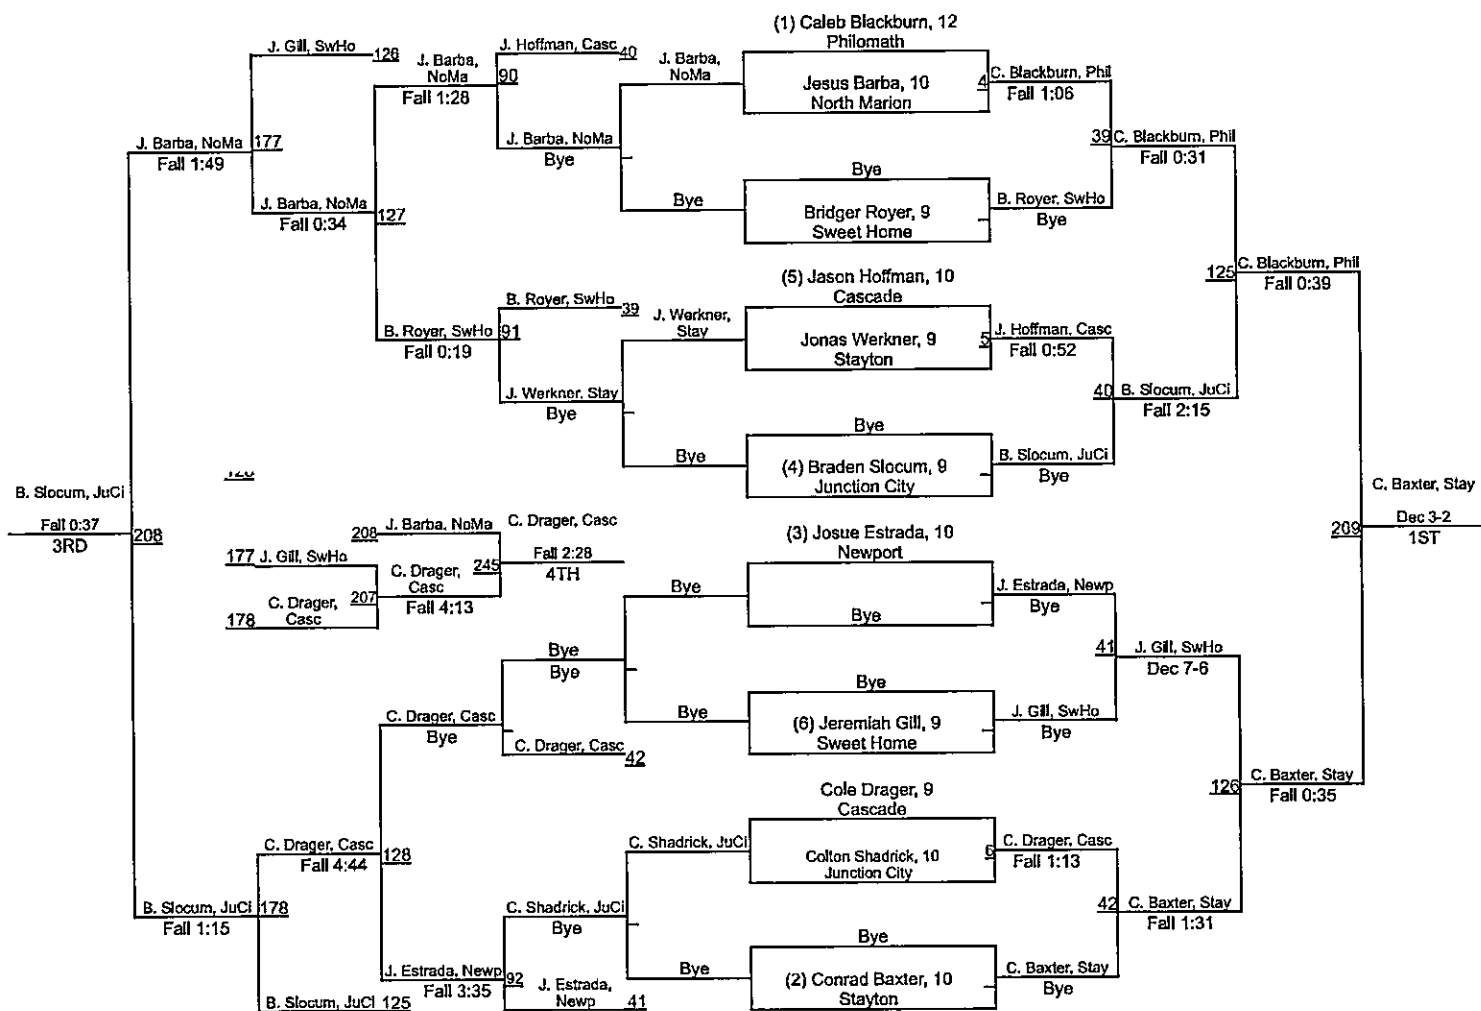

Team Scores

Printed on 02/19/2023 09:37 a.m.

Team Scores		
1	Sweet Home	448.5
2	Cascade	353.0
3	Philomath	275.0
4	Stayton	141.0
5	North Marion	101.5
6	Junction City	91.0
7	Cottage Grove	84.5
8	Newport	82.0