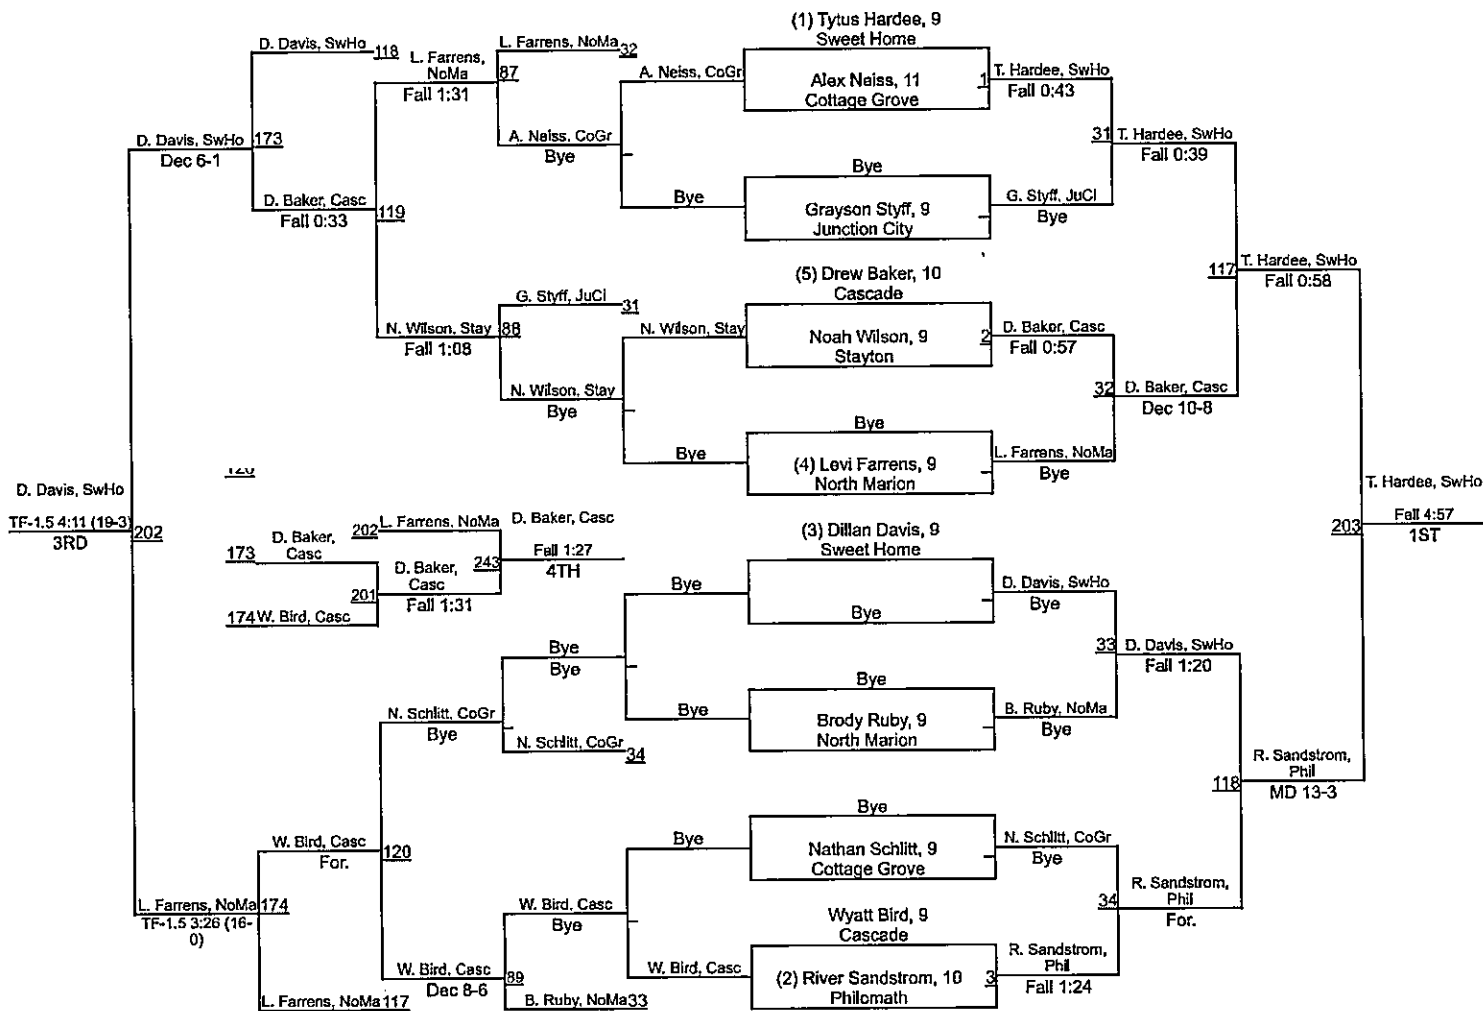

Team Scores

Printed on 02/19/2023 09:37 a.m.

Team Scores		
1	Sweet Home	448.5
2	Cascade	353.0
3	Philomath	275.0
4	Stayton	141.0
5	North Marion	101.5
6	Junction City	91.0
7	Cottage Grove	84.5
8	Newport	82.0