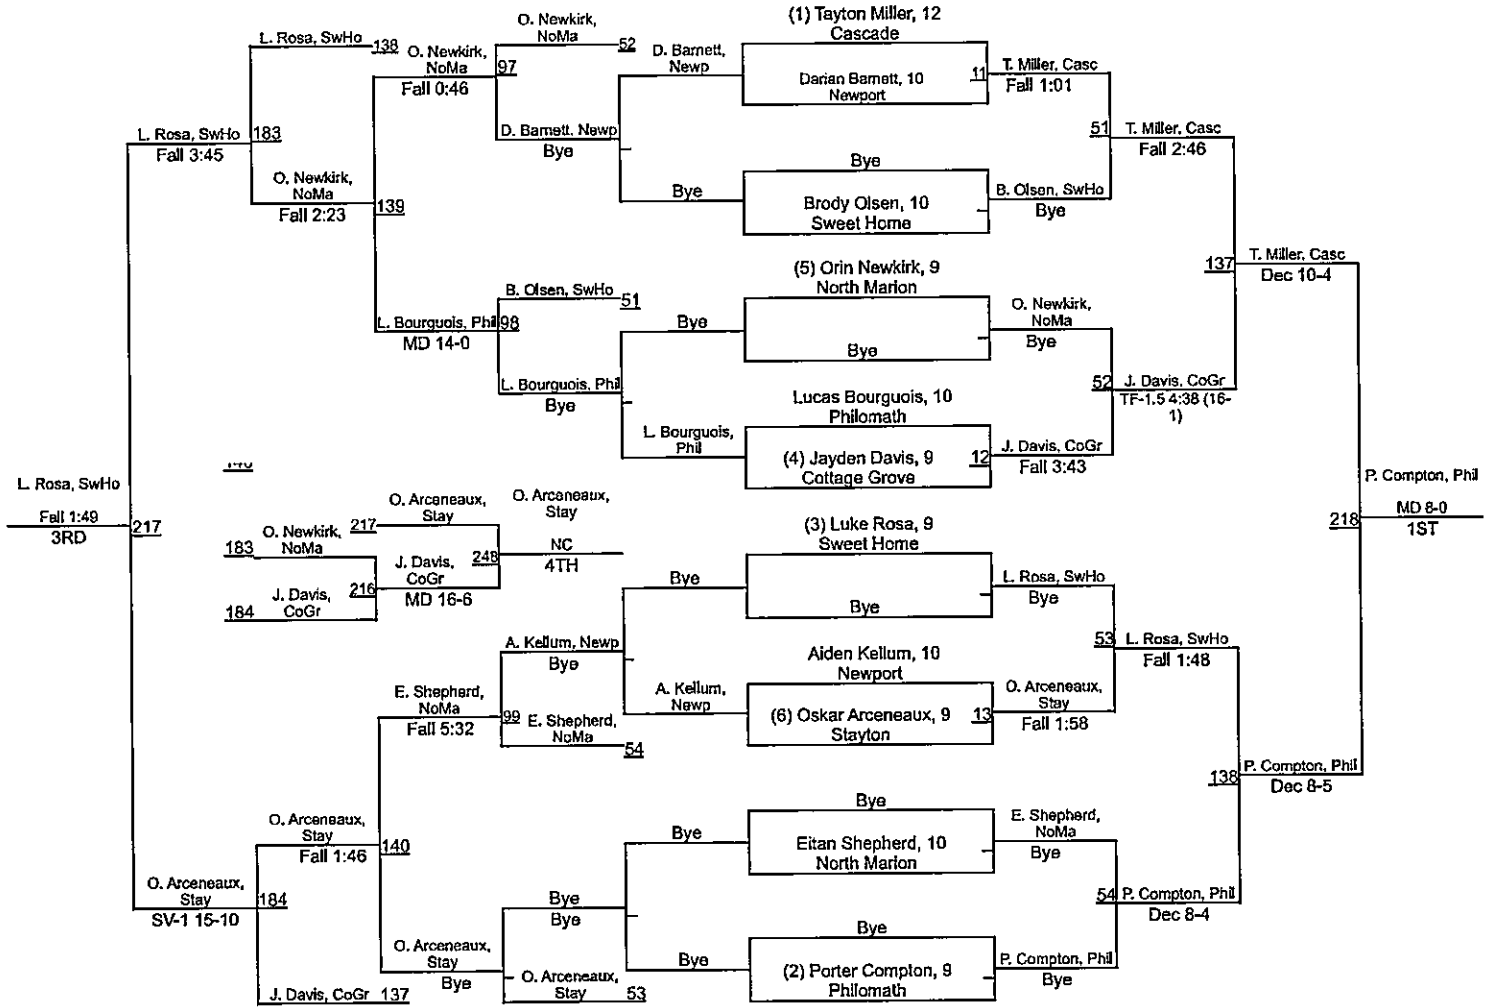

Team Scores

Printed on 02/19/2023 09:37 a.m.

Team Scores		
1	Sweet Home	448.5
2	Cascade	353.0
3	Philomath	275.0
4	Stayton	141.0
5	North Marion	101.5
6	Junction City	91.0
7	Cottage Grove	84.5
8	Newport	82.0