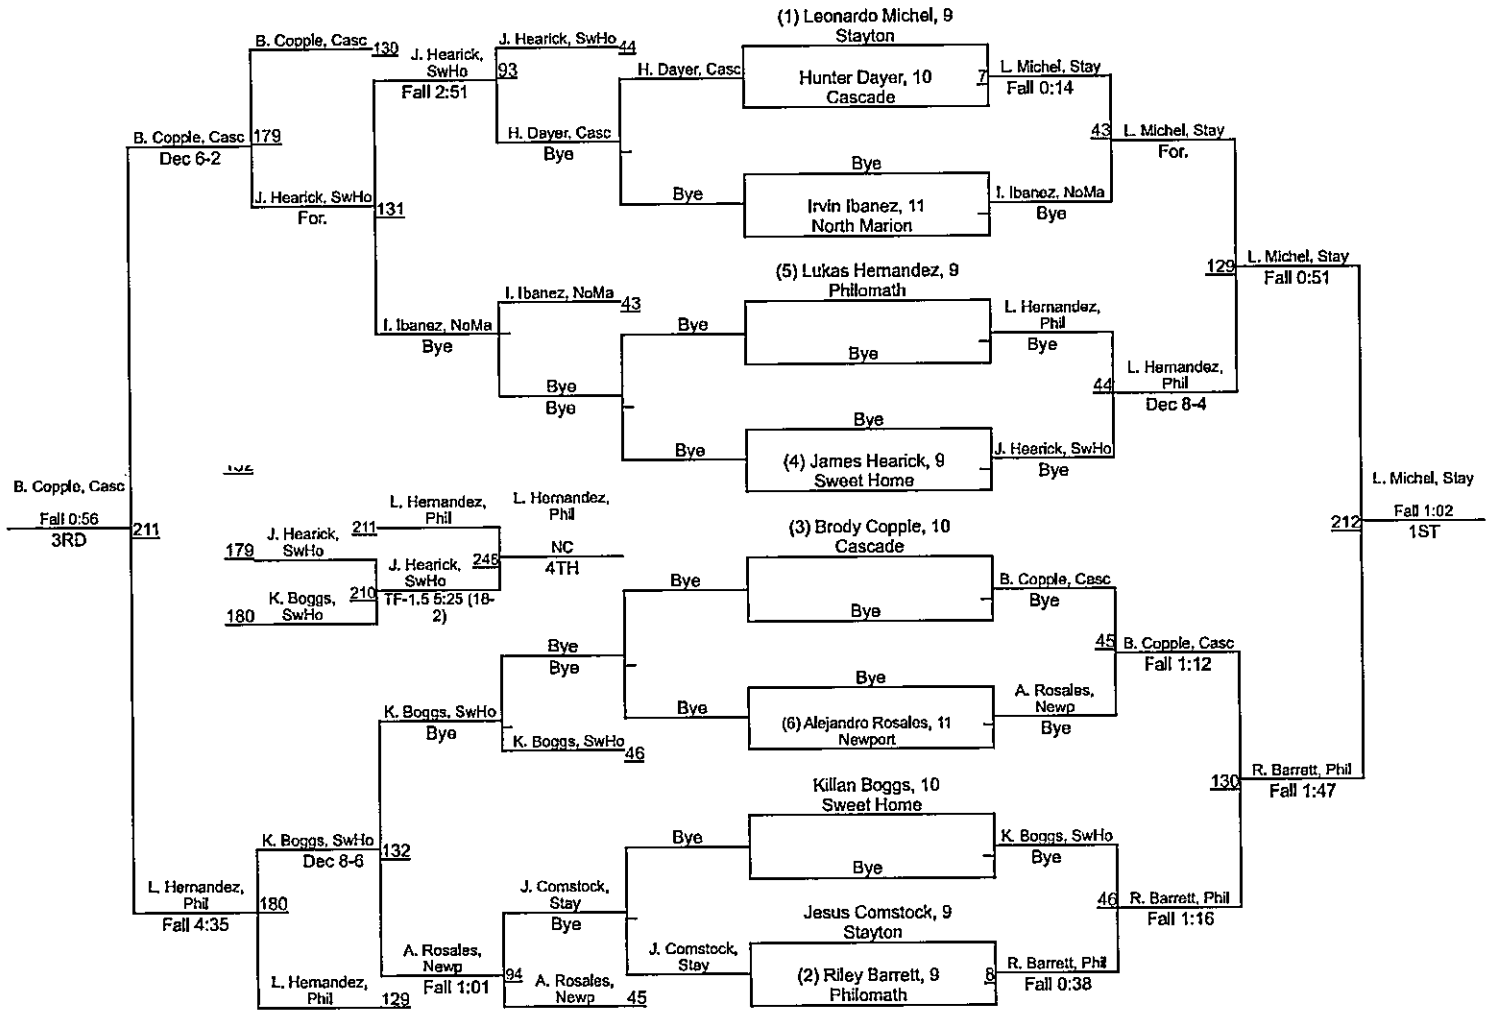

Team Scores

Printed on 02/19/2023 09:37 a.m.

Team Scores		
1	Sweet Home	448.5
2	Cascade	353.0
3	Philomath	275.0
4	Stayton	141.0
5	North Marion	101.5
6	Junction City	91.0
7	Cottage Grove	84.5
8	Newport	82.0