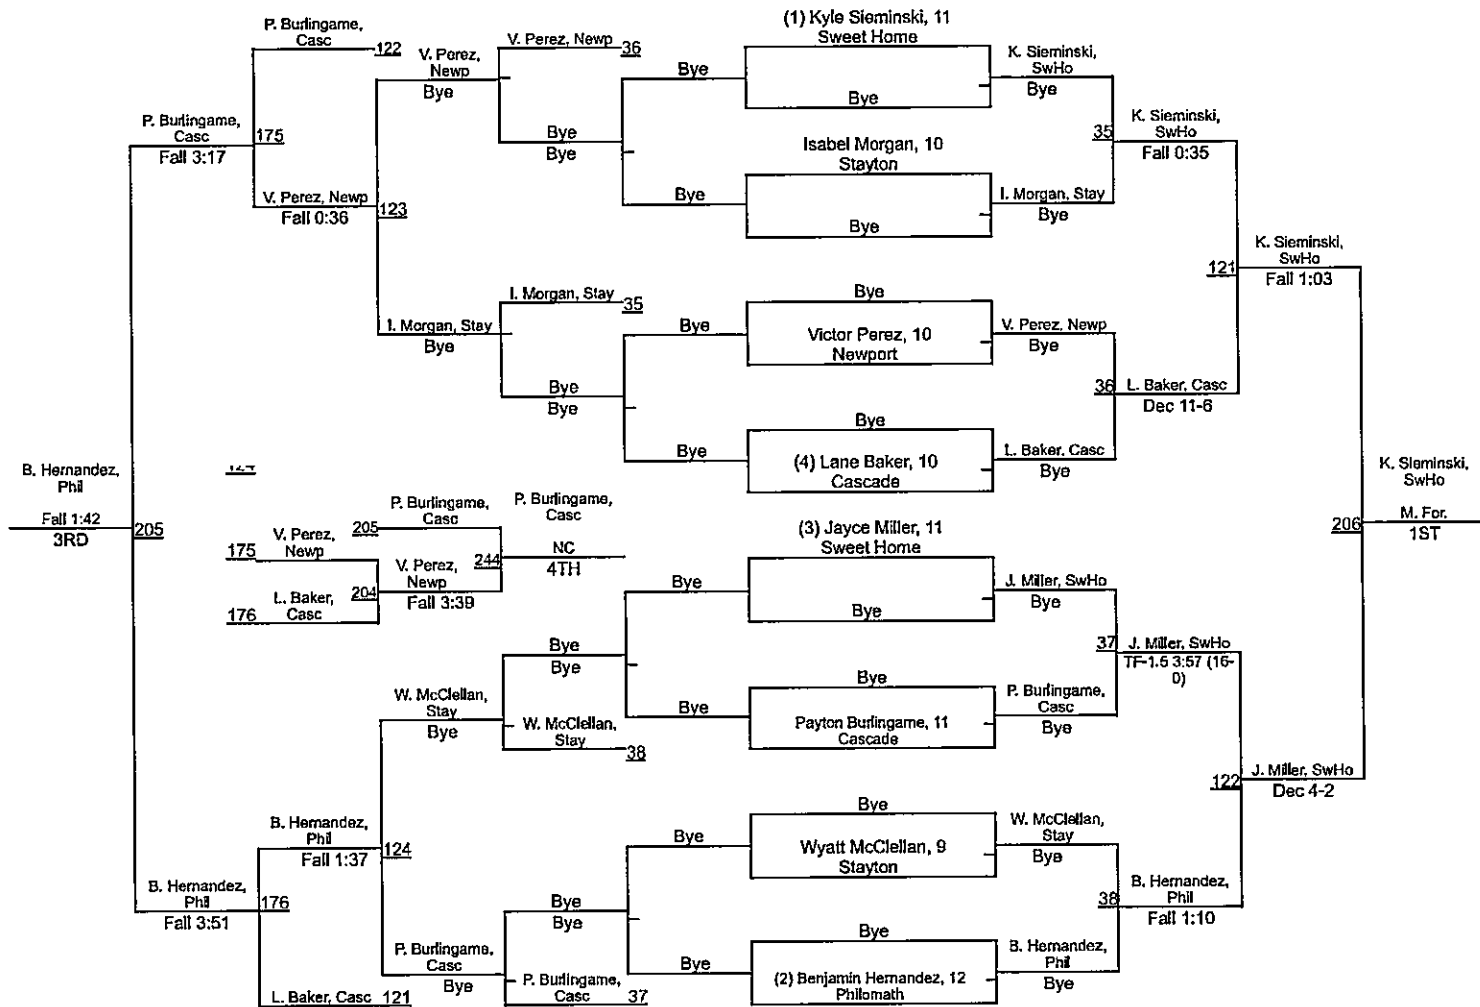

Team Scores

Printed on 02/19/2023 09:37 a.m.

Team Scores		
1	Sweet Home	448.5
2	Cascade	353.0
3	Philomath	275.0
4	Stayton	141.0
5	North Marion	101.5
6	Junction City	91.0
7	Cottage Grove	84.5
8	Newport	82.0