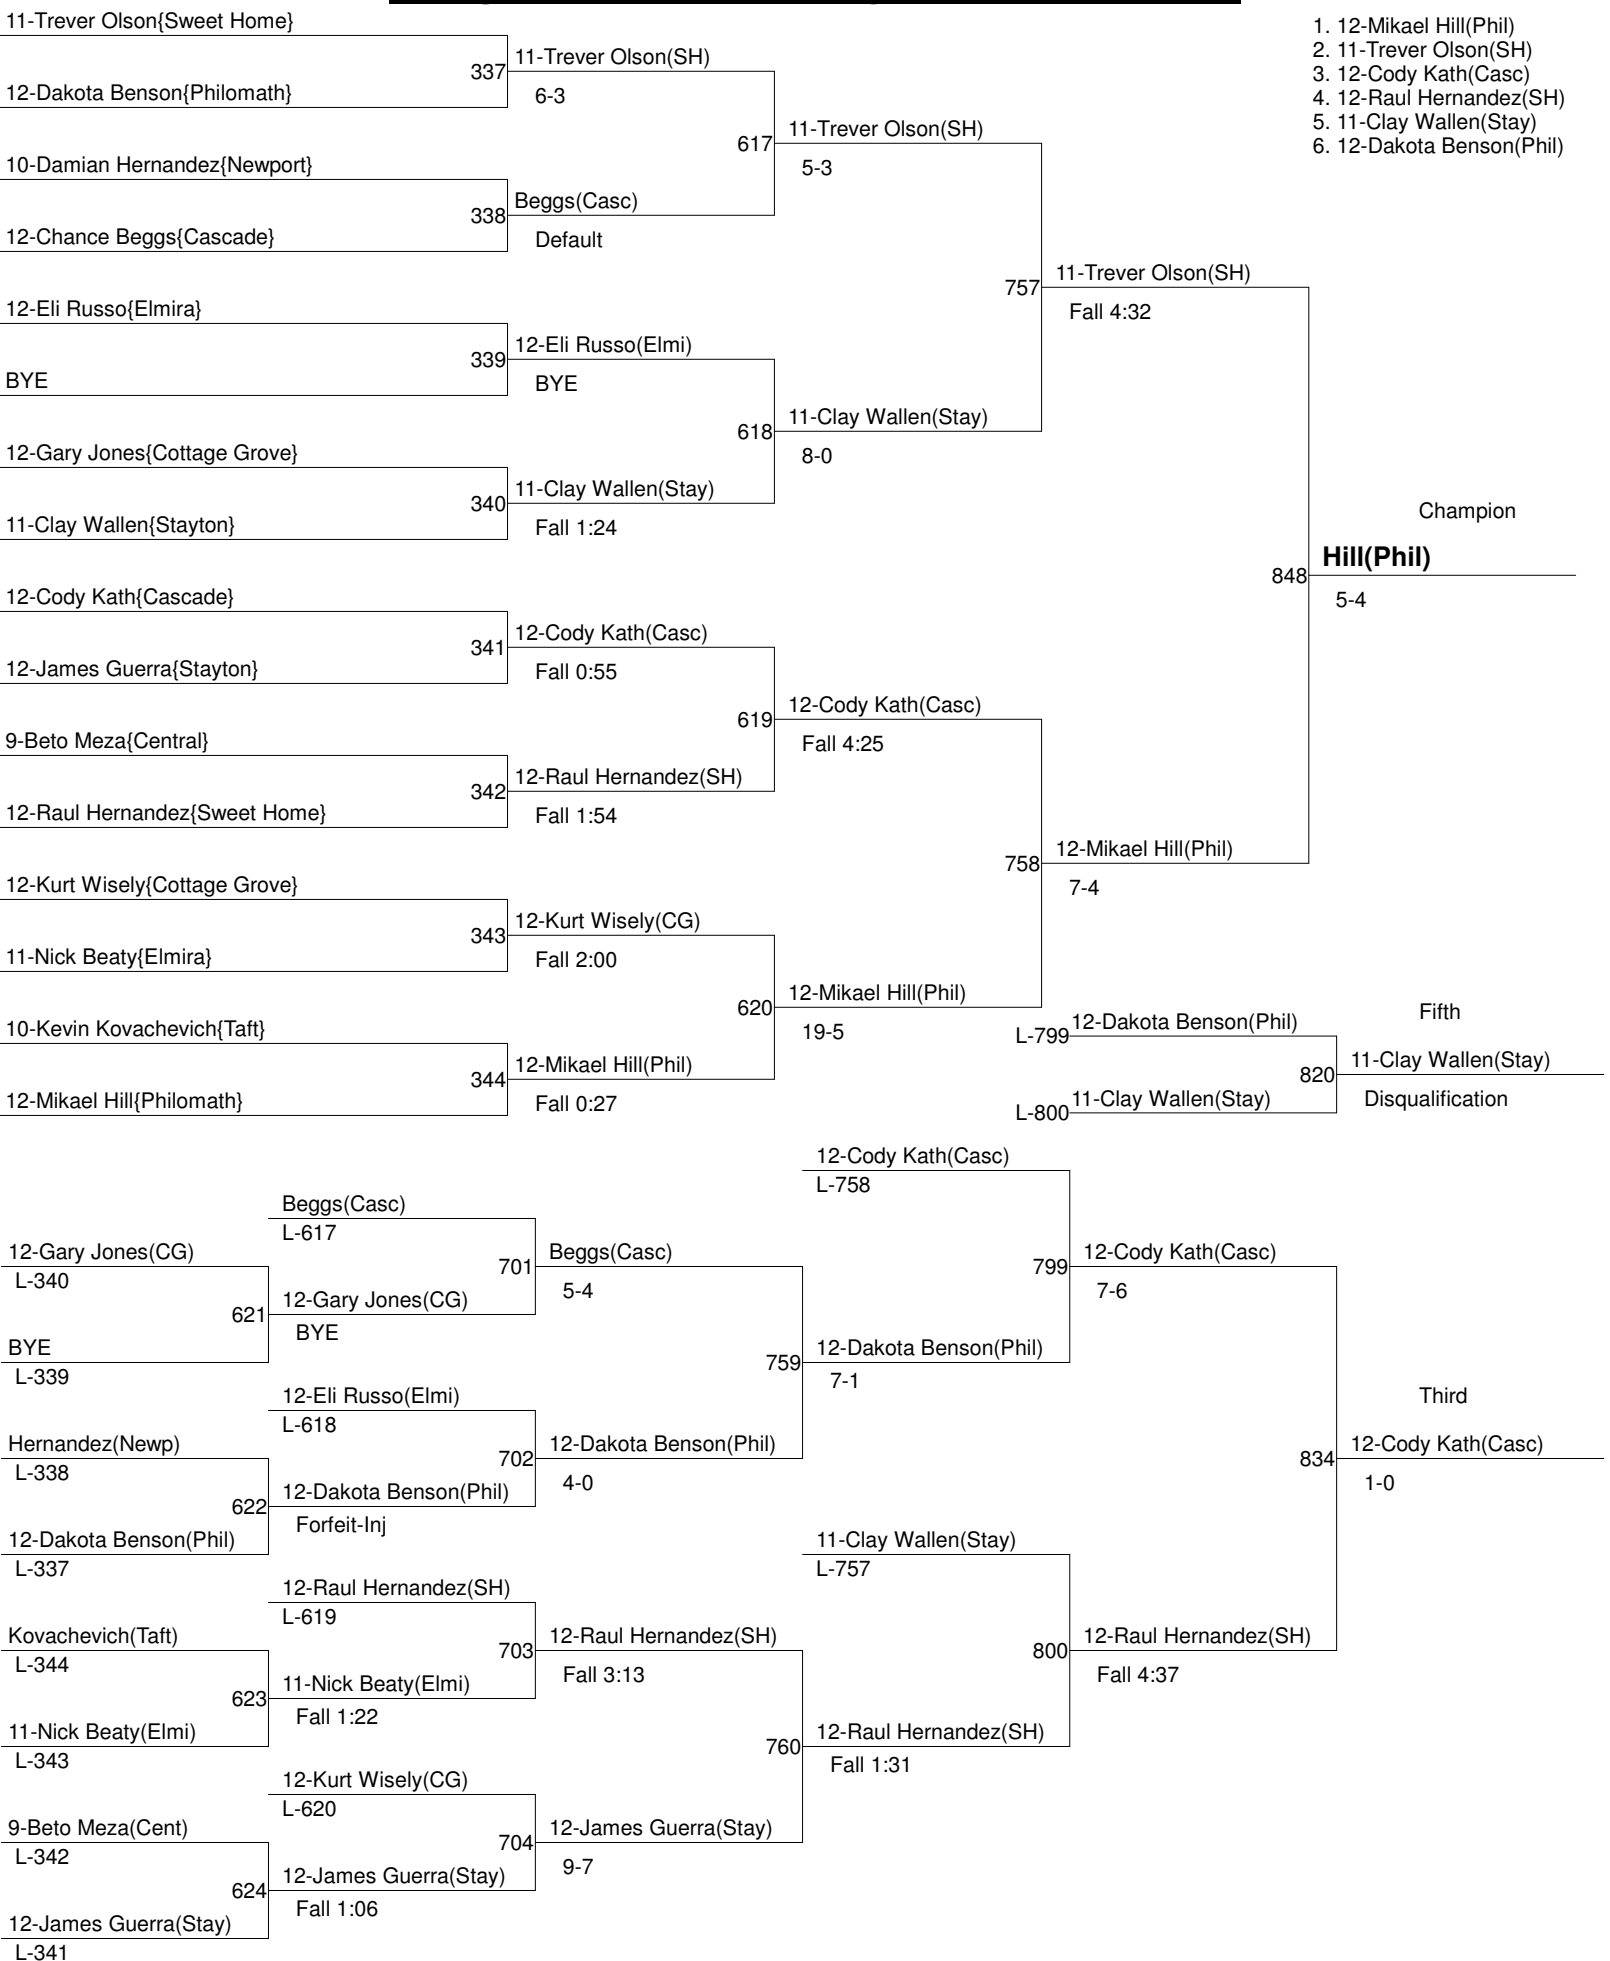

4A Special District 4 Regional Tournament

Weight : 152