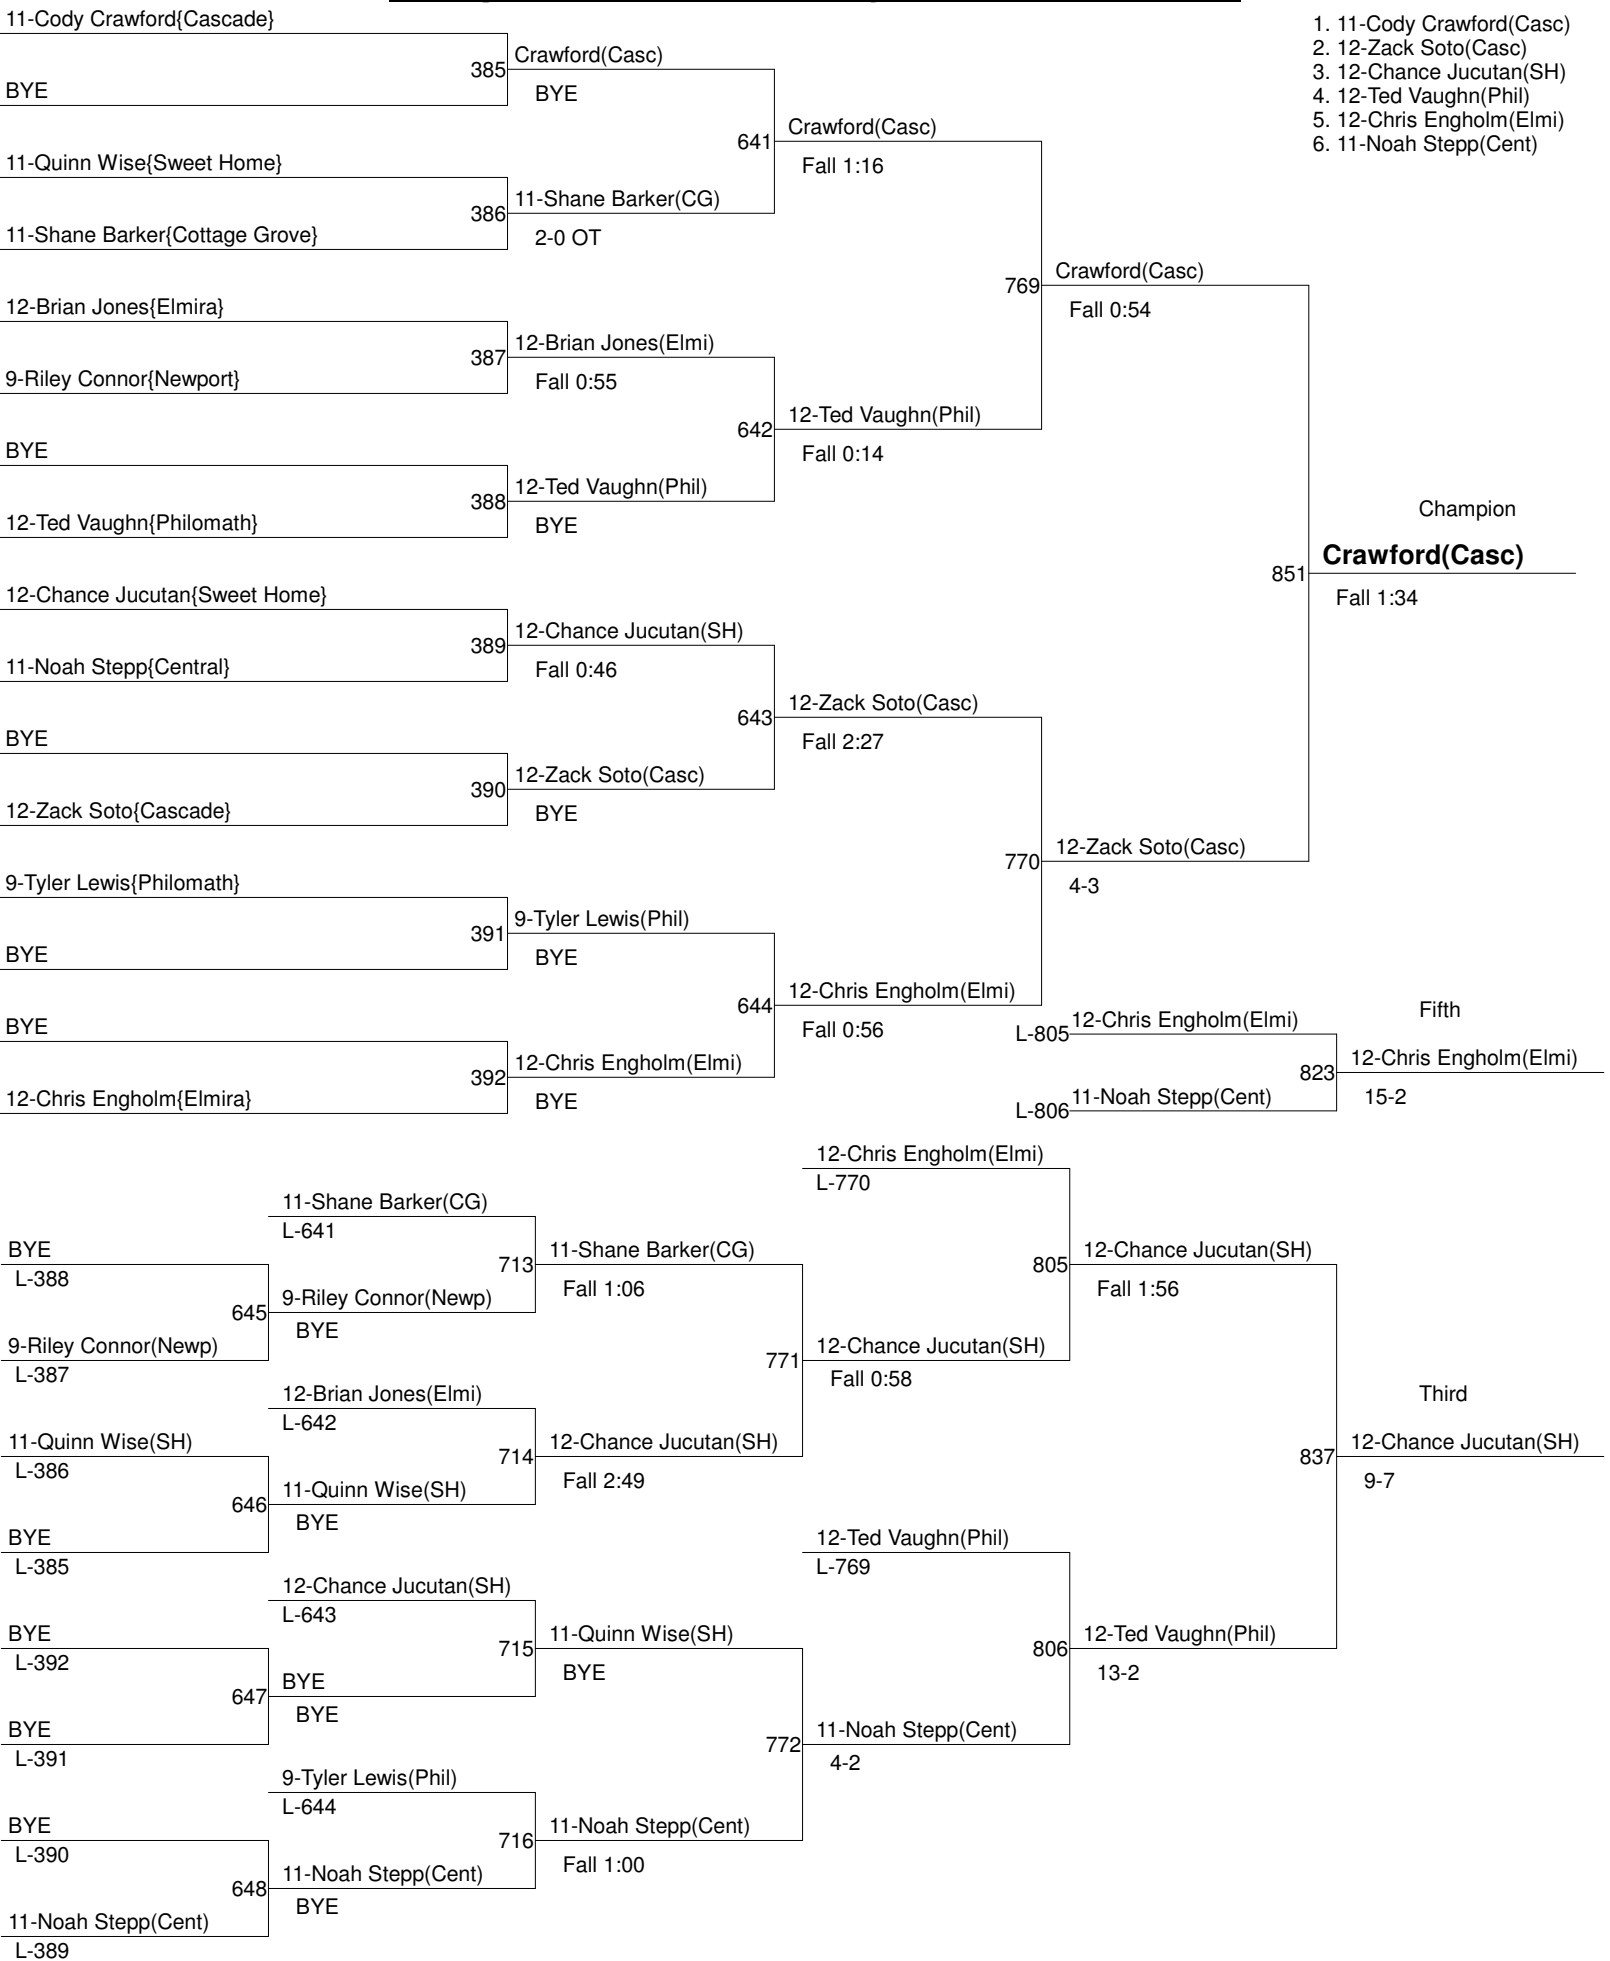

4A Special District 4 Regional Tournament

Weight : 182