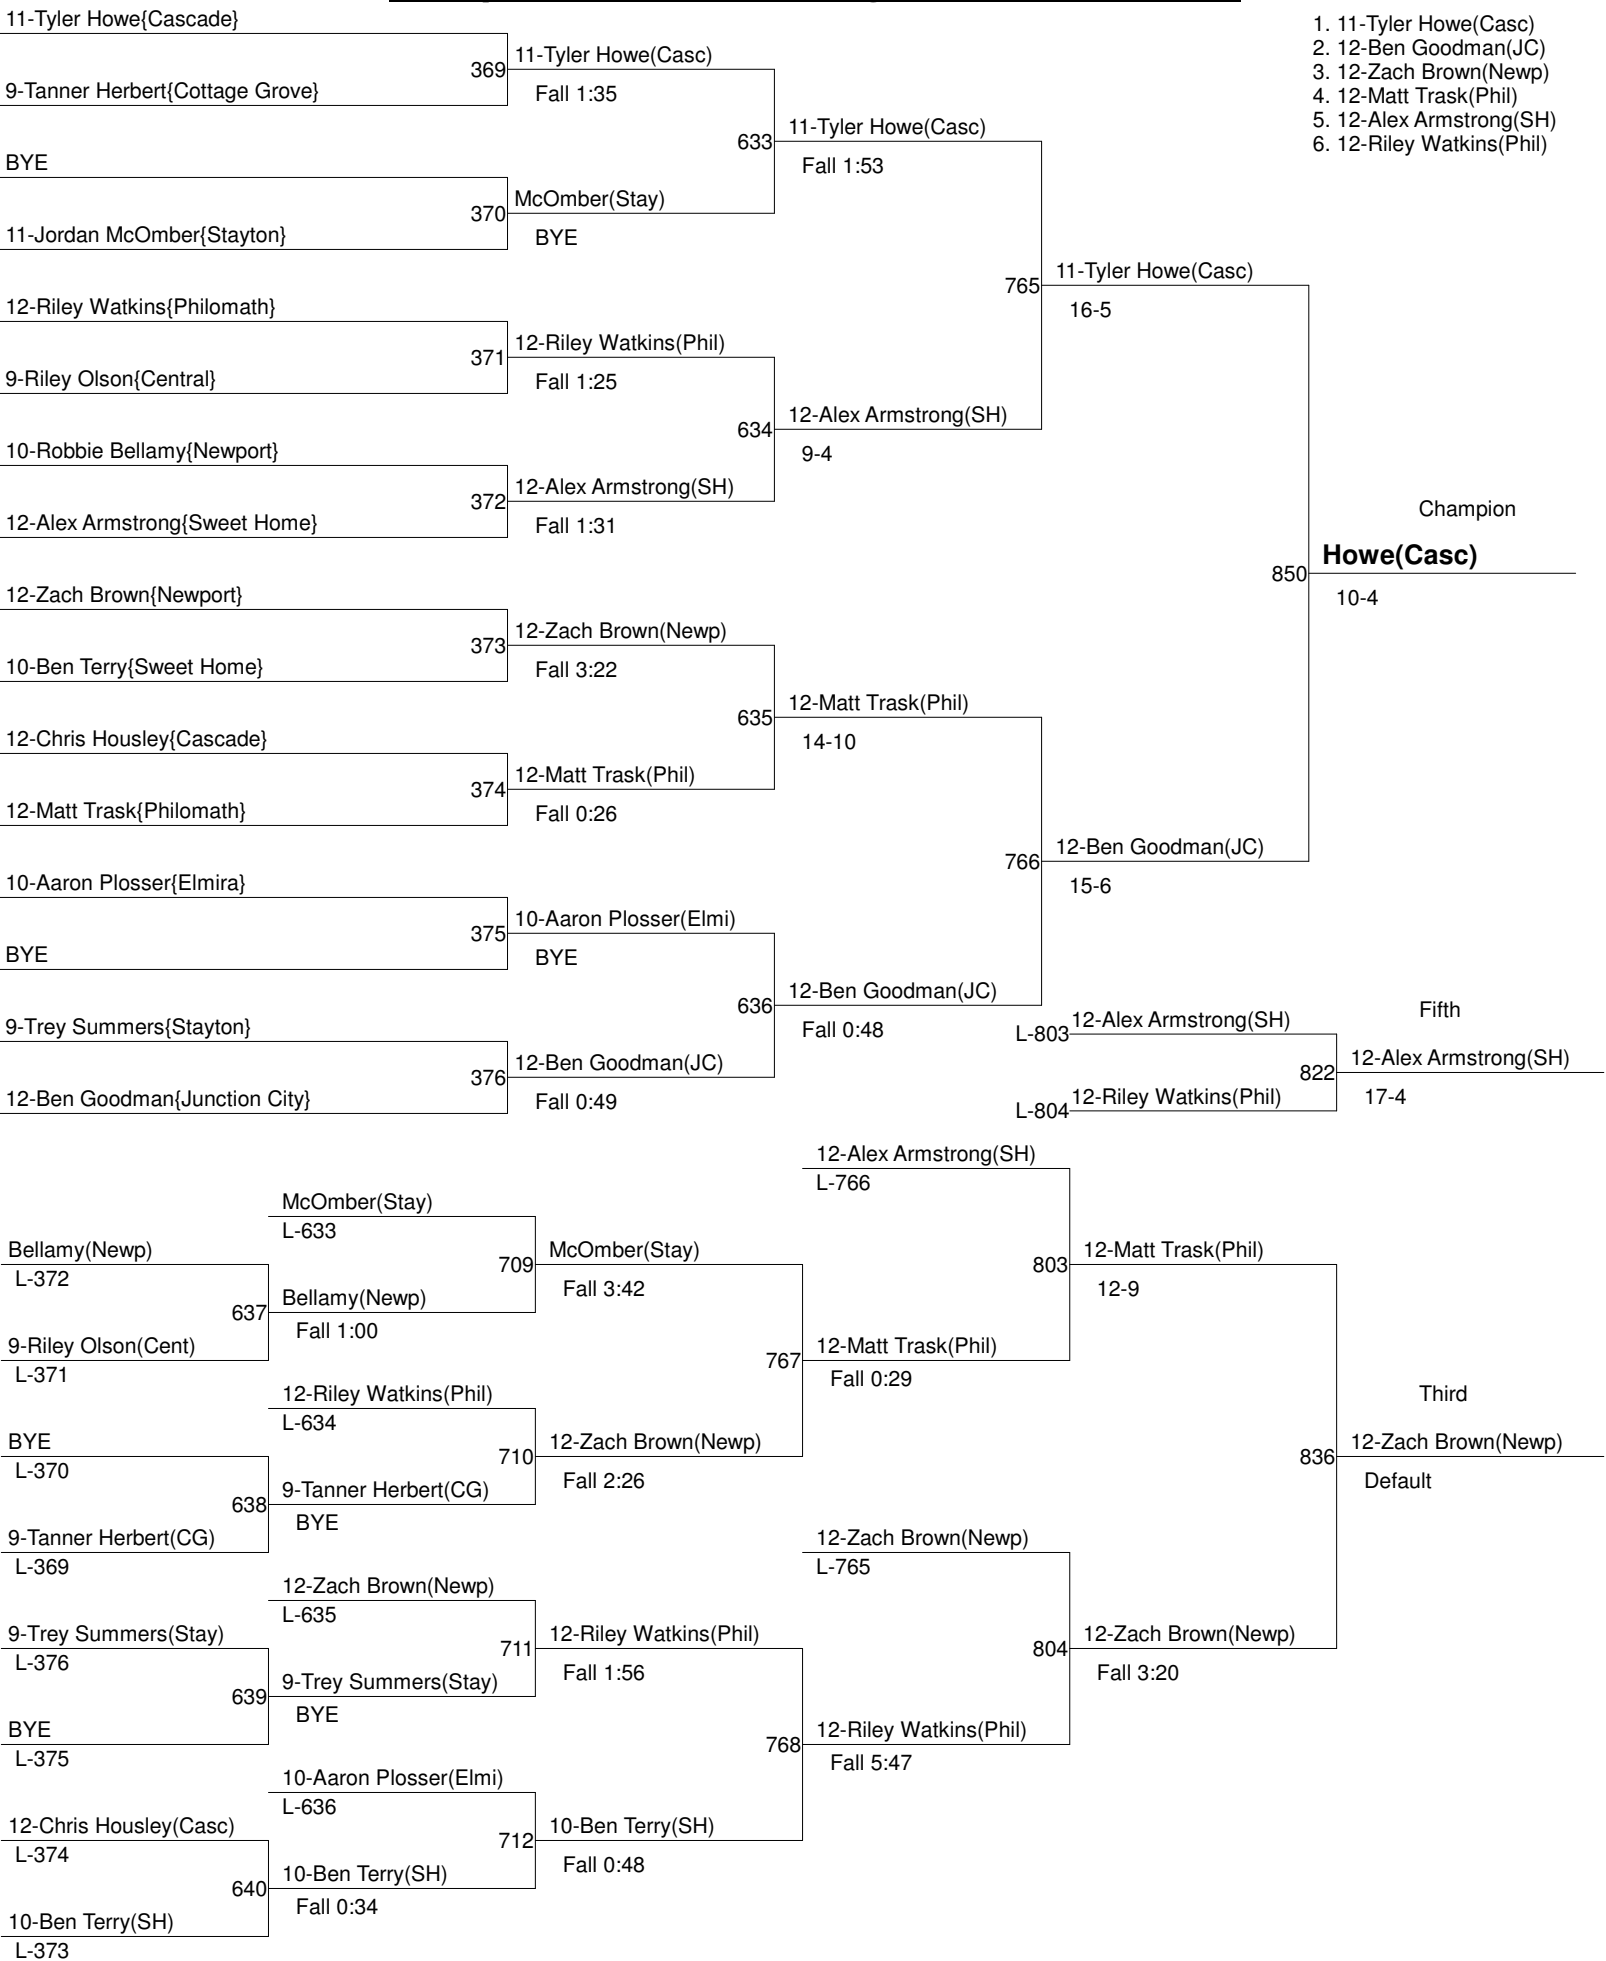

4A Special District 4 Regional Tournament

Weight : 170