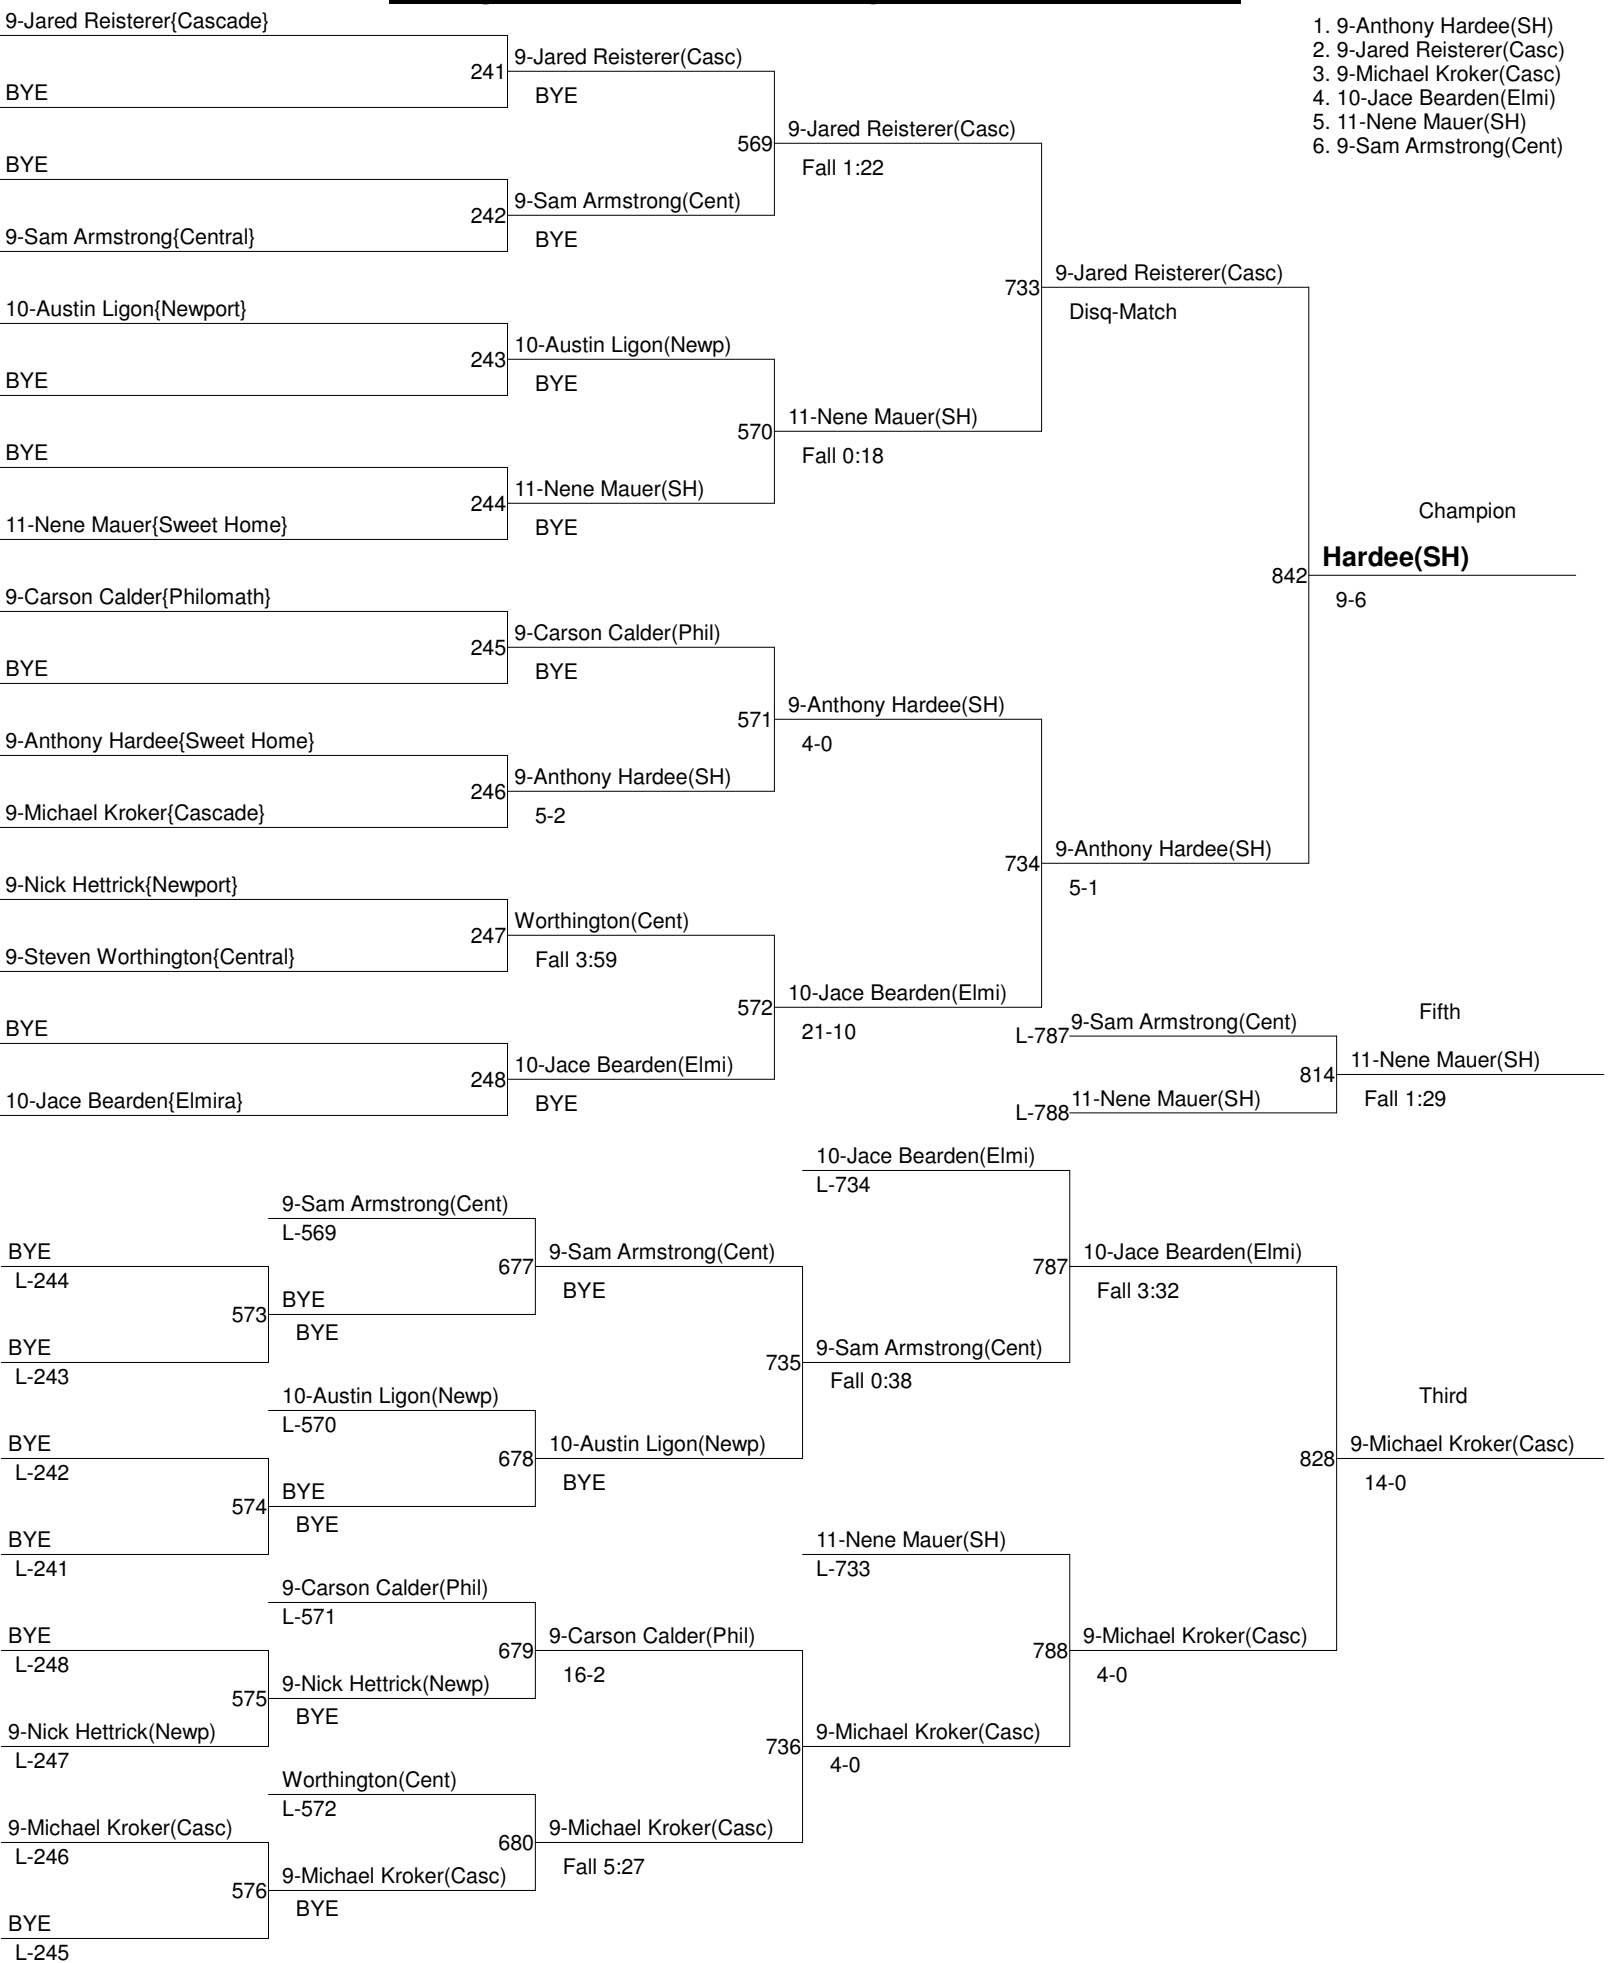

4A Special District 4 Regional Tournament

Weight : 106

4A Special District 4 Regional Tournament

Weight : 113

4A Special District 4 Regional Tournament

Weight : 120

4A Special District 4 Regional Tournament

Weight : 195

4A Special District 4 Regional Tournament

Weight : 220

- 12-Dustin Johnson(Casc)
- 12-Andrew Piper(Elmi)
- 10-Tyler Lehman(CG)
- 10-Cody Small(Casc)
- 12-Jake Robinson(Newp)
- 10-Marcus Bailey(CG)