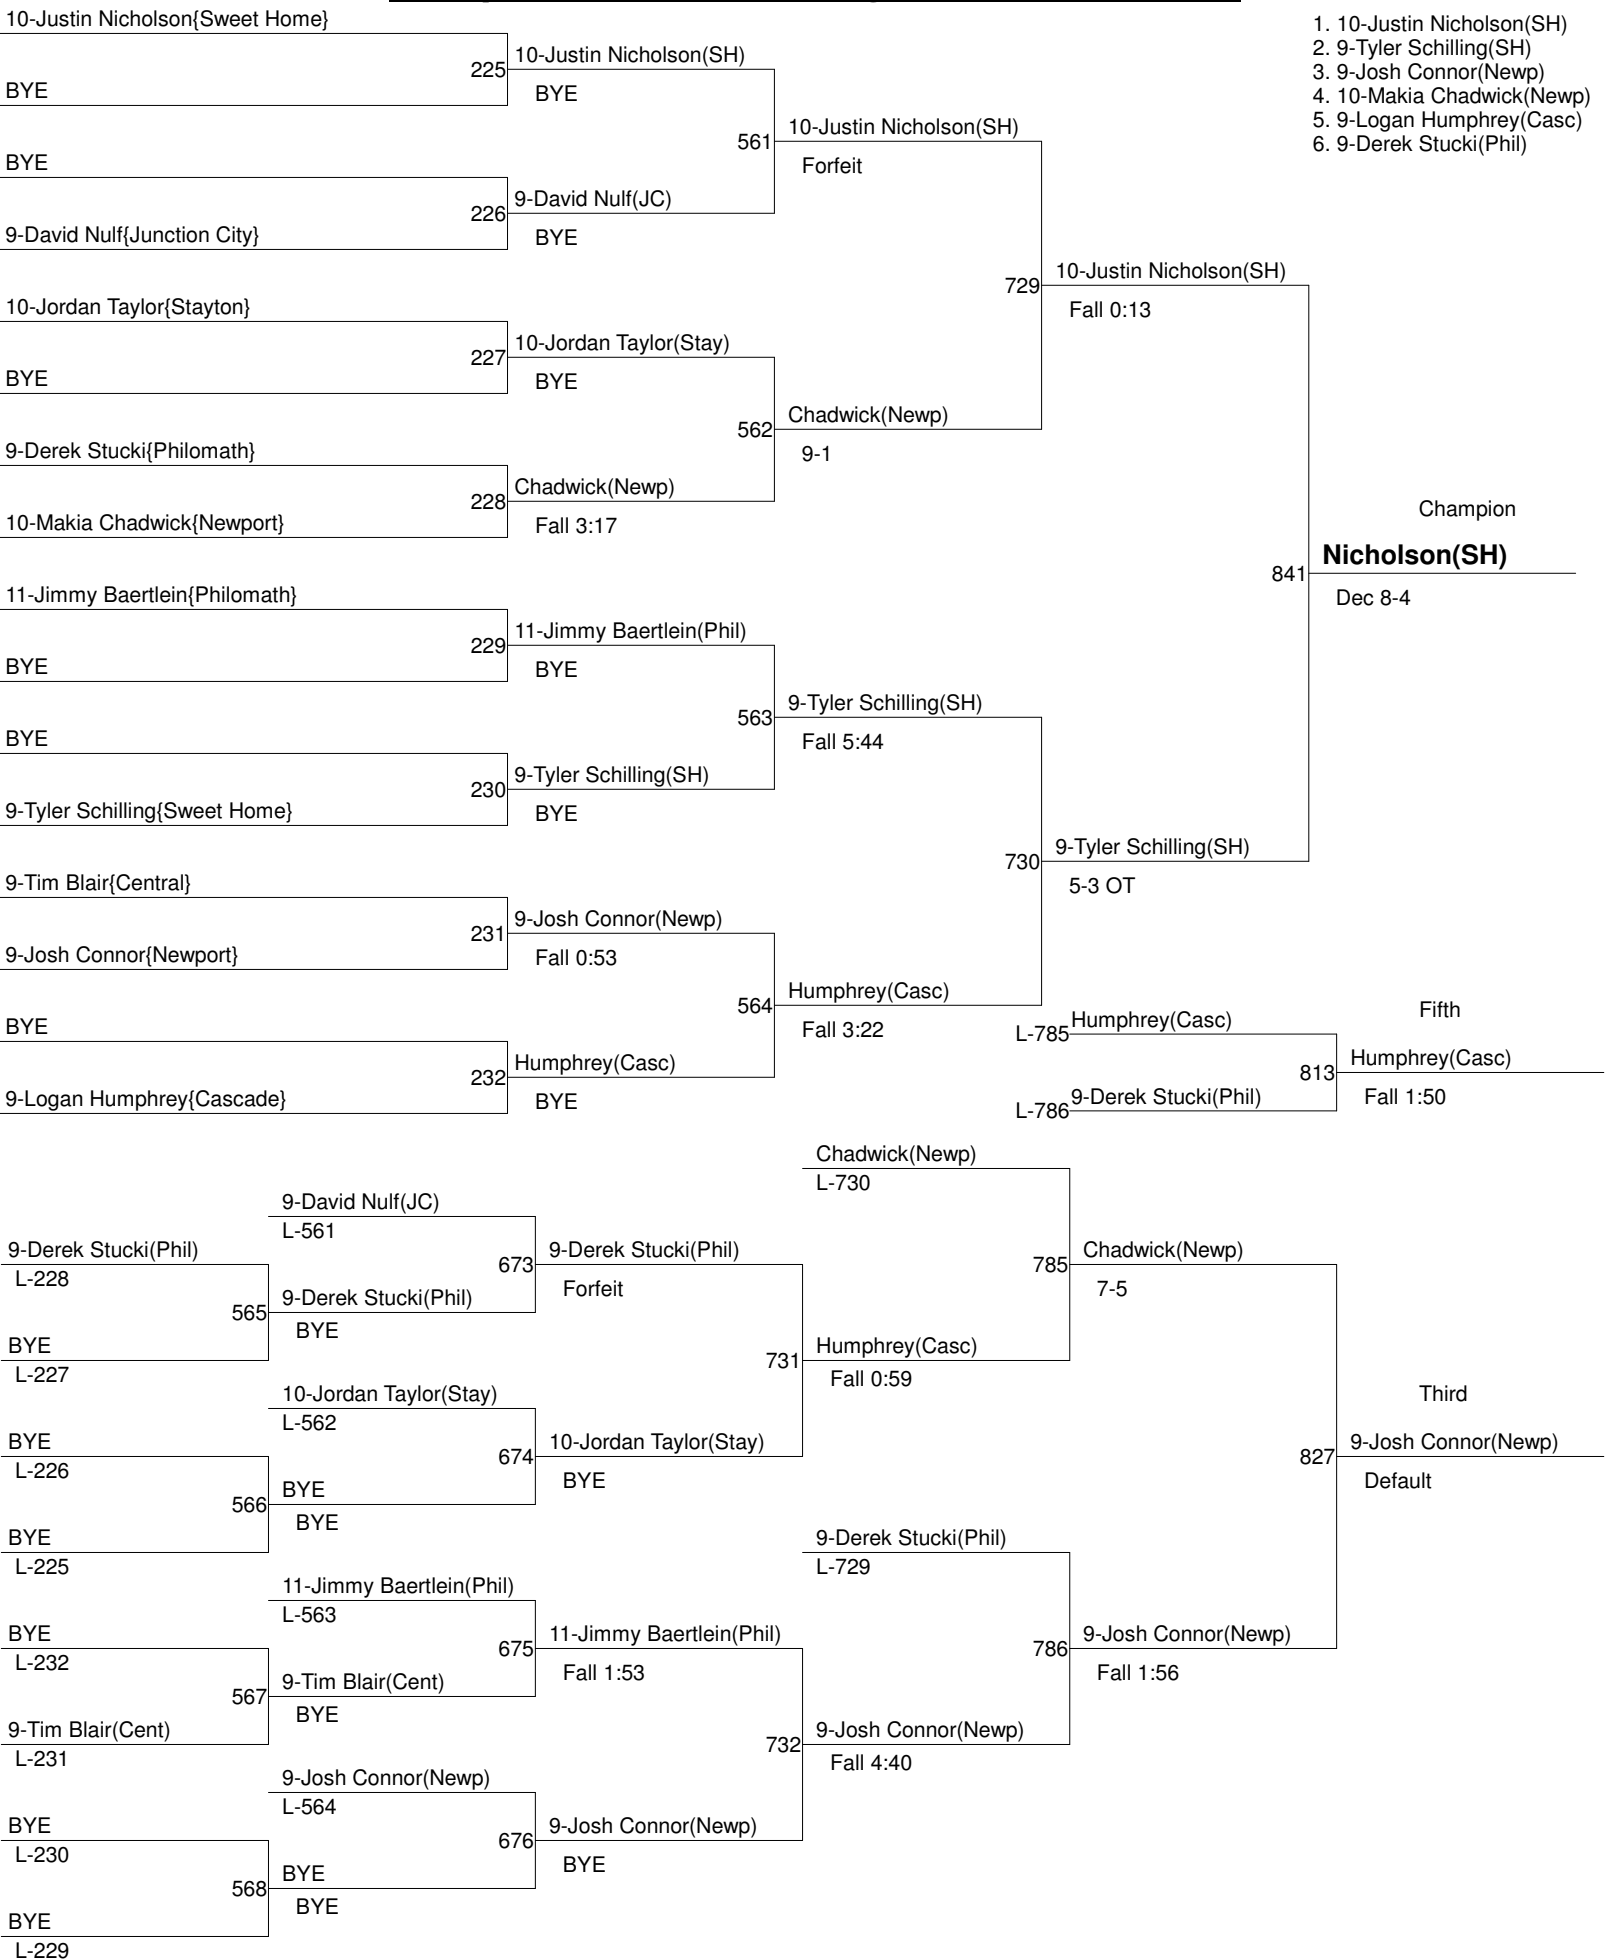

4A Special District 4 Regional Tournament

Weight : 106

4A Special District 4 Regional Tournament

Weight : 113

4A Special District 4 Regional Tournament

Weight : 120

4A Special District 4 Regional Tournament