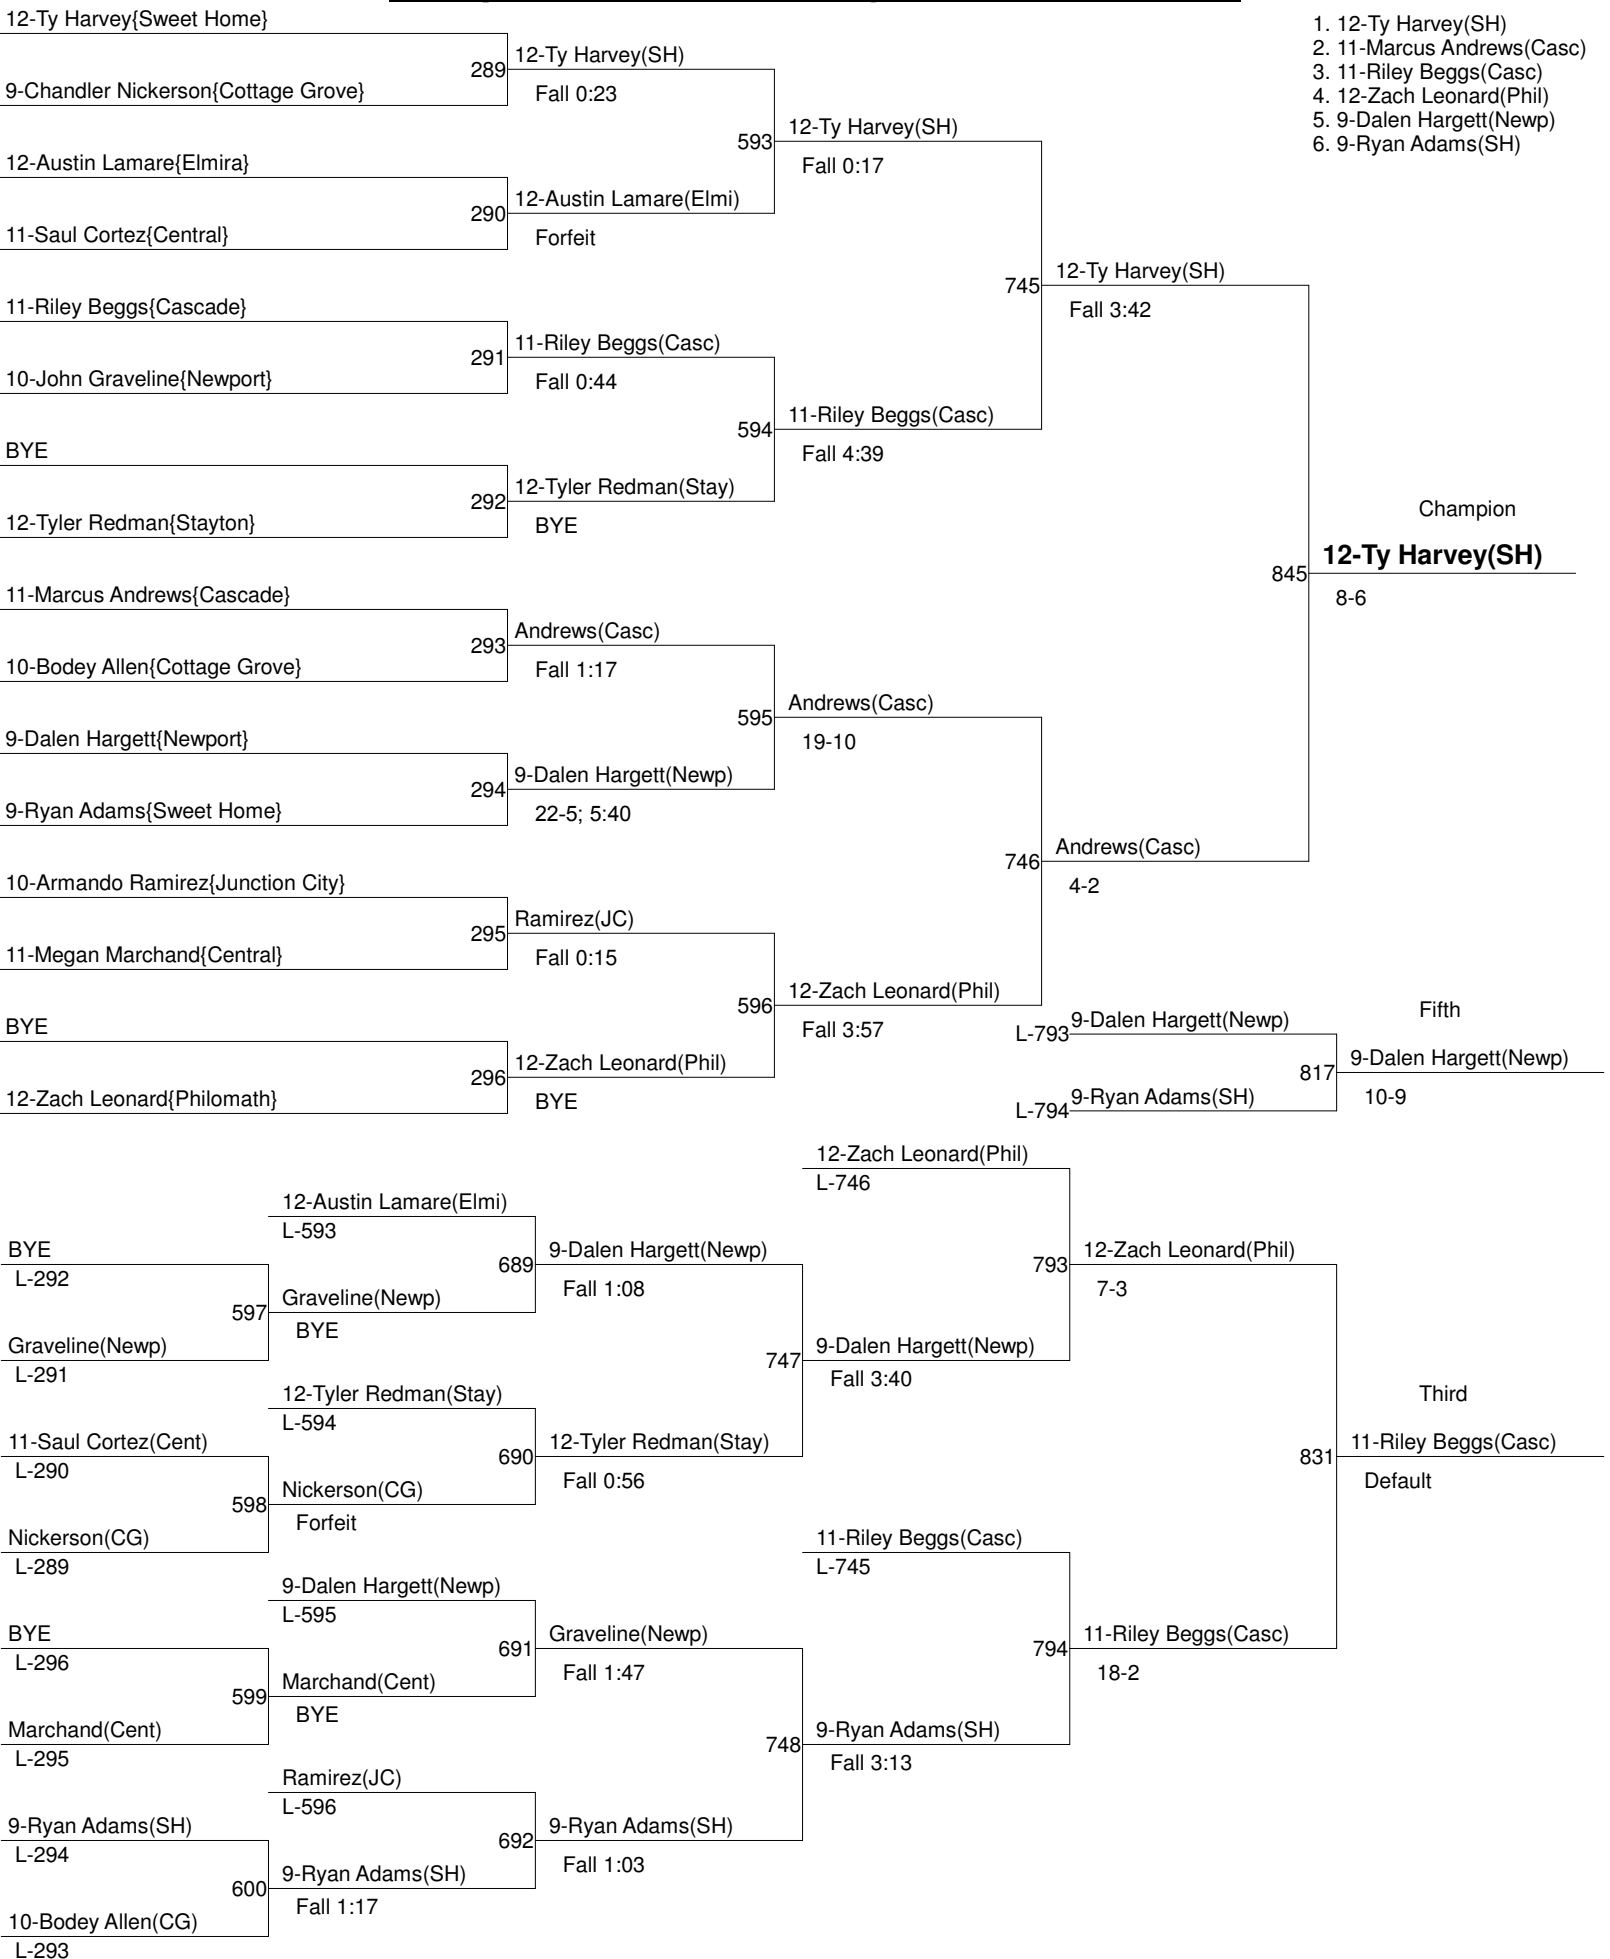

4A Special District 4 Regional Tournament

Weight : 132