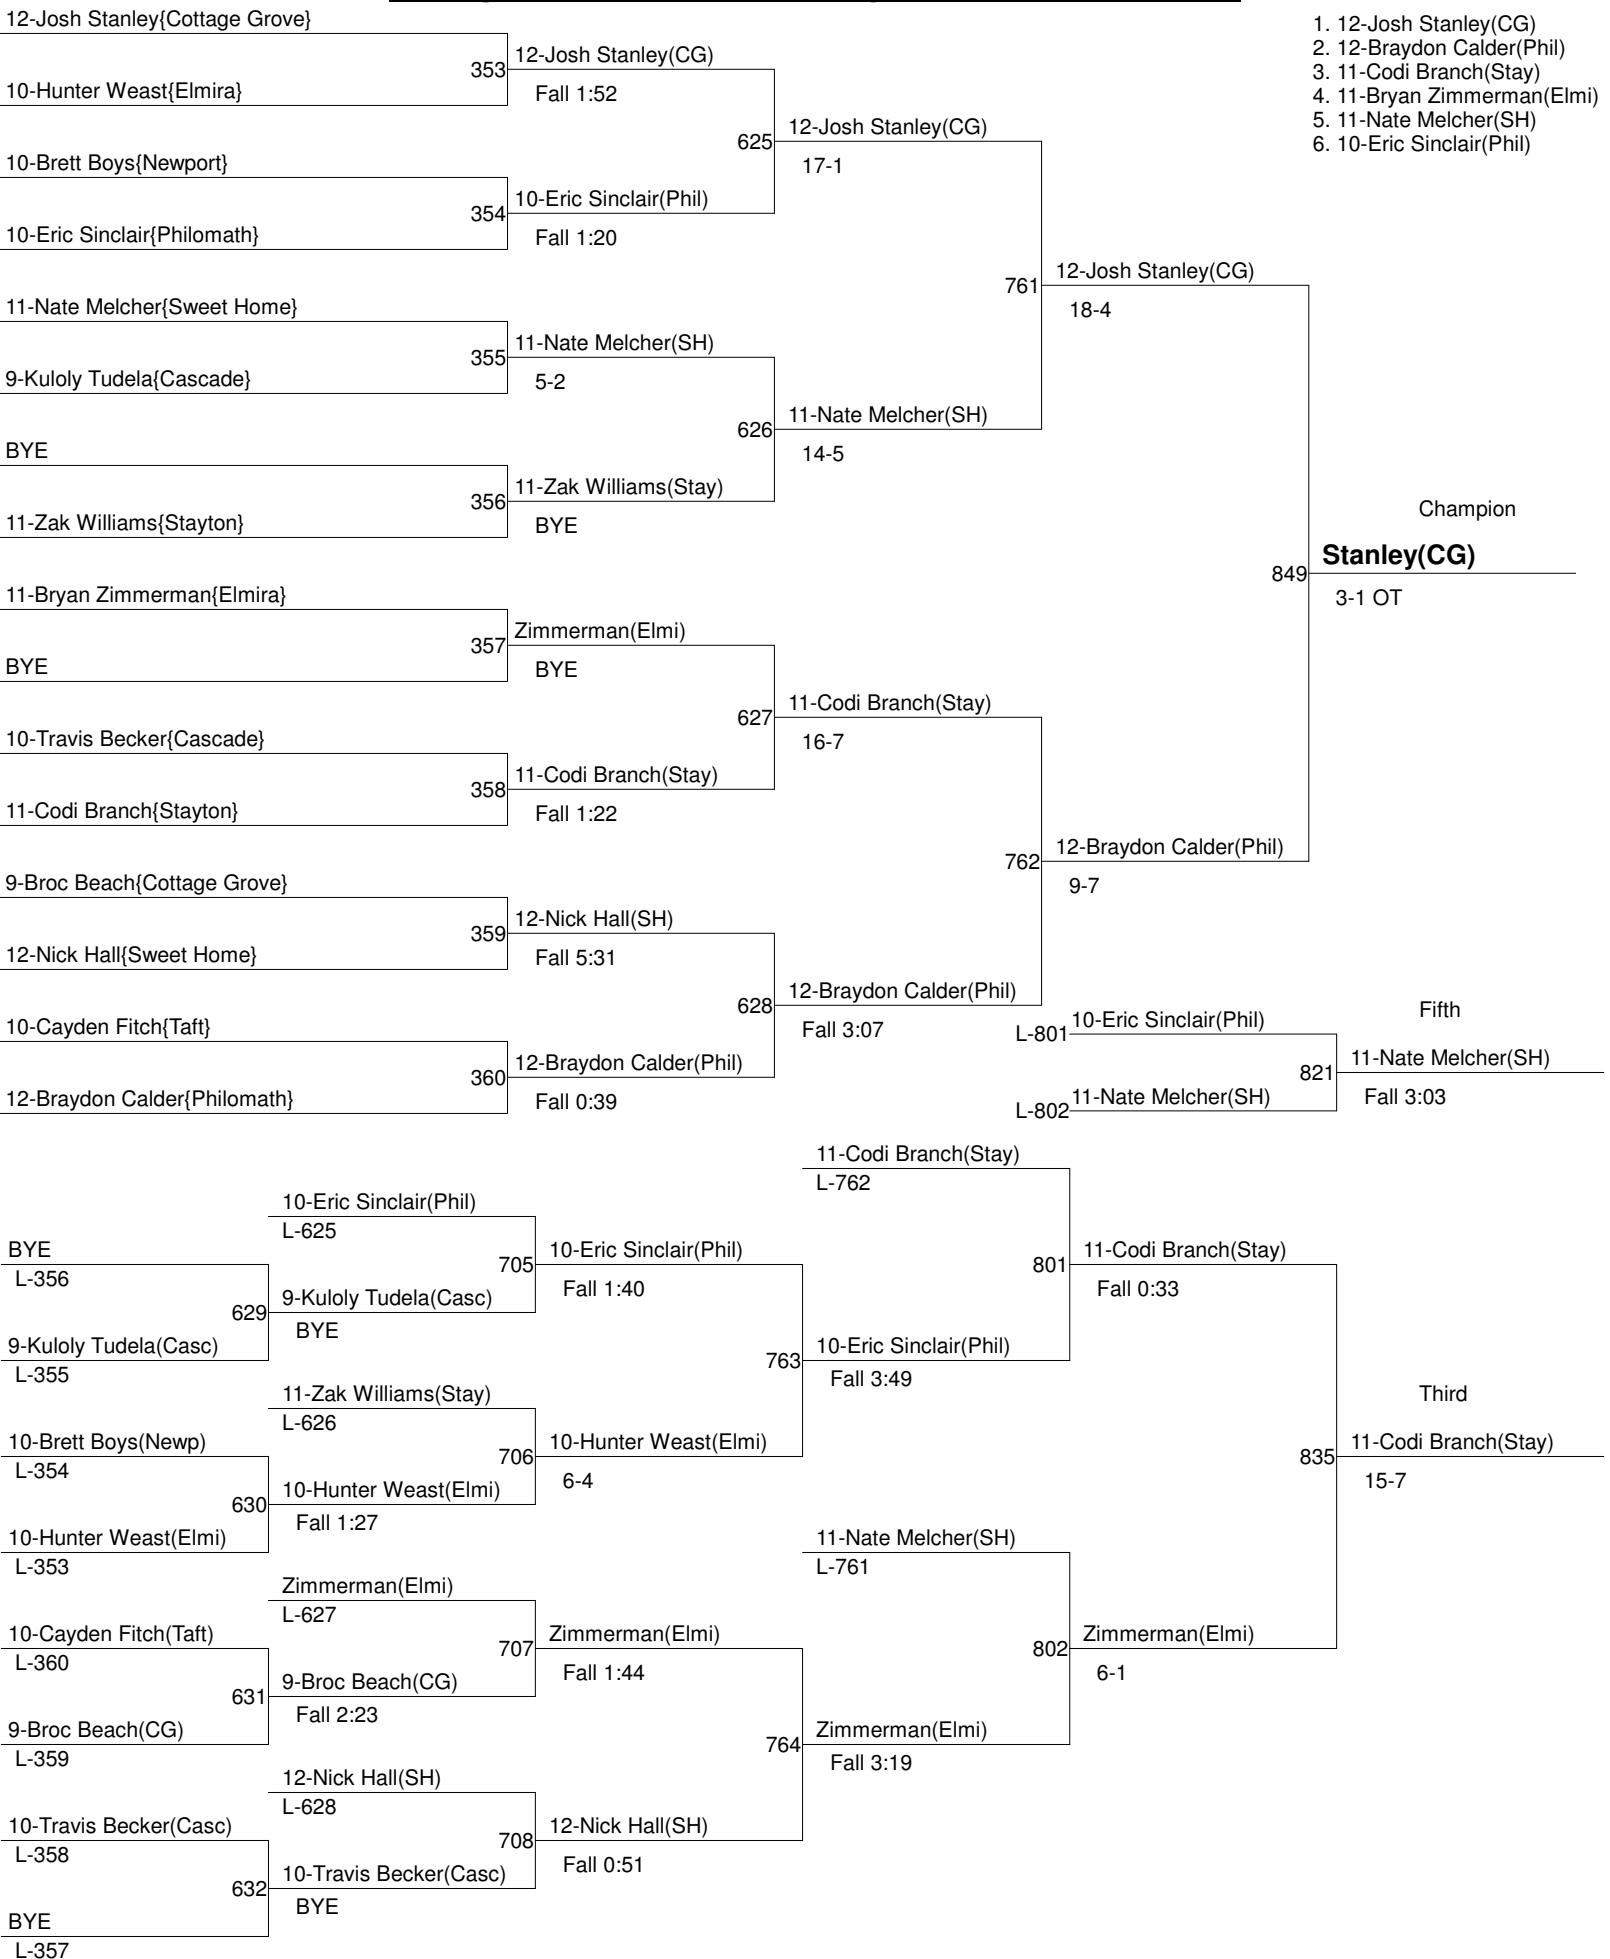

4A Special District 4 Regional Tournament

Weight : 160