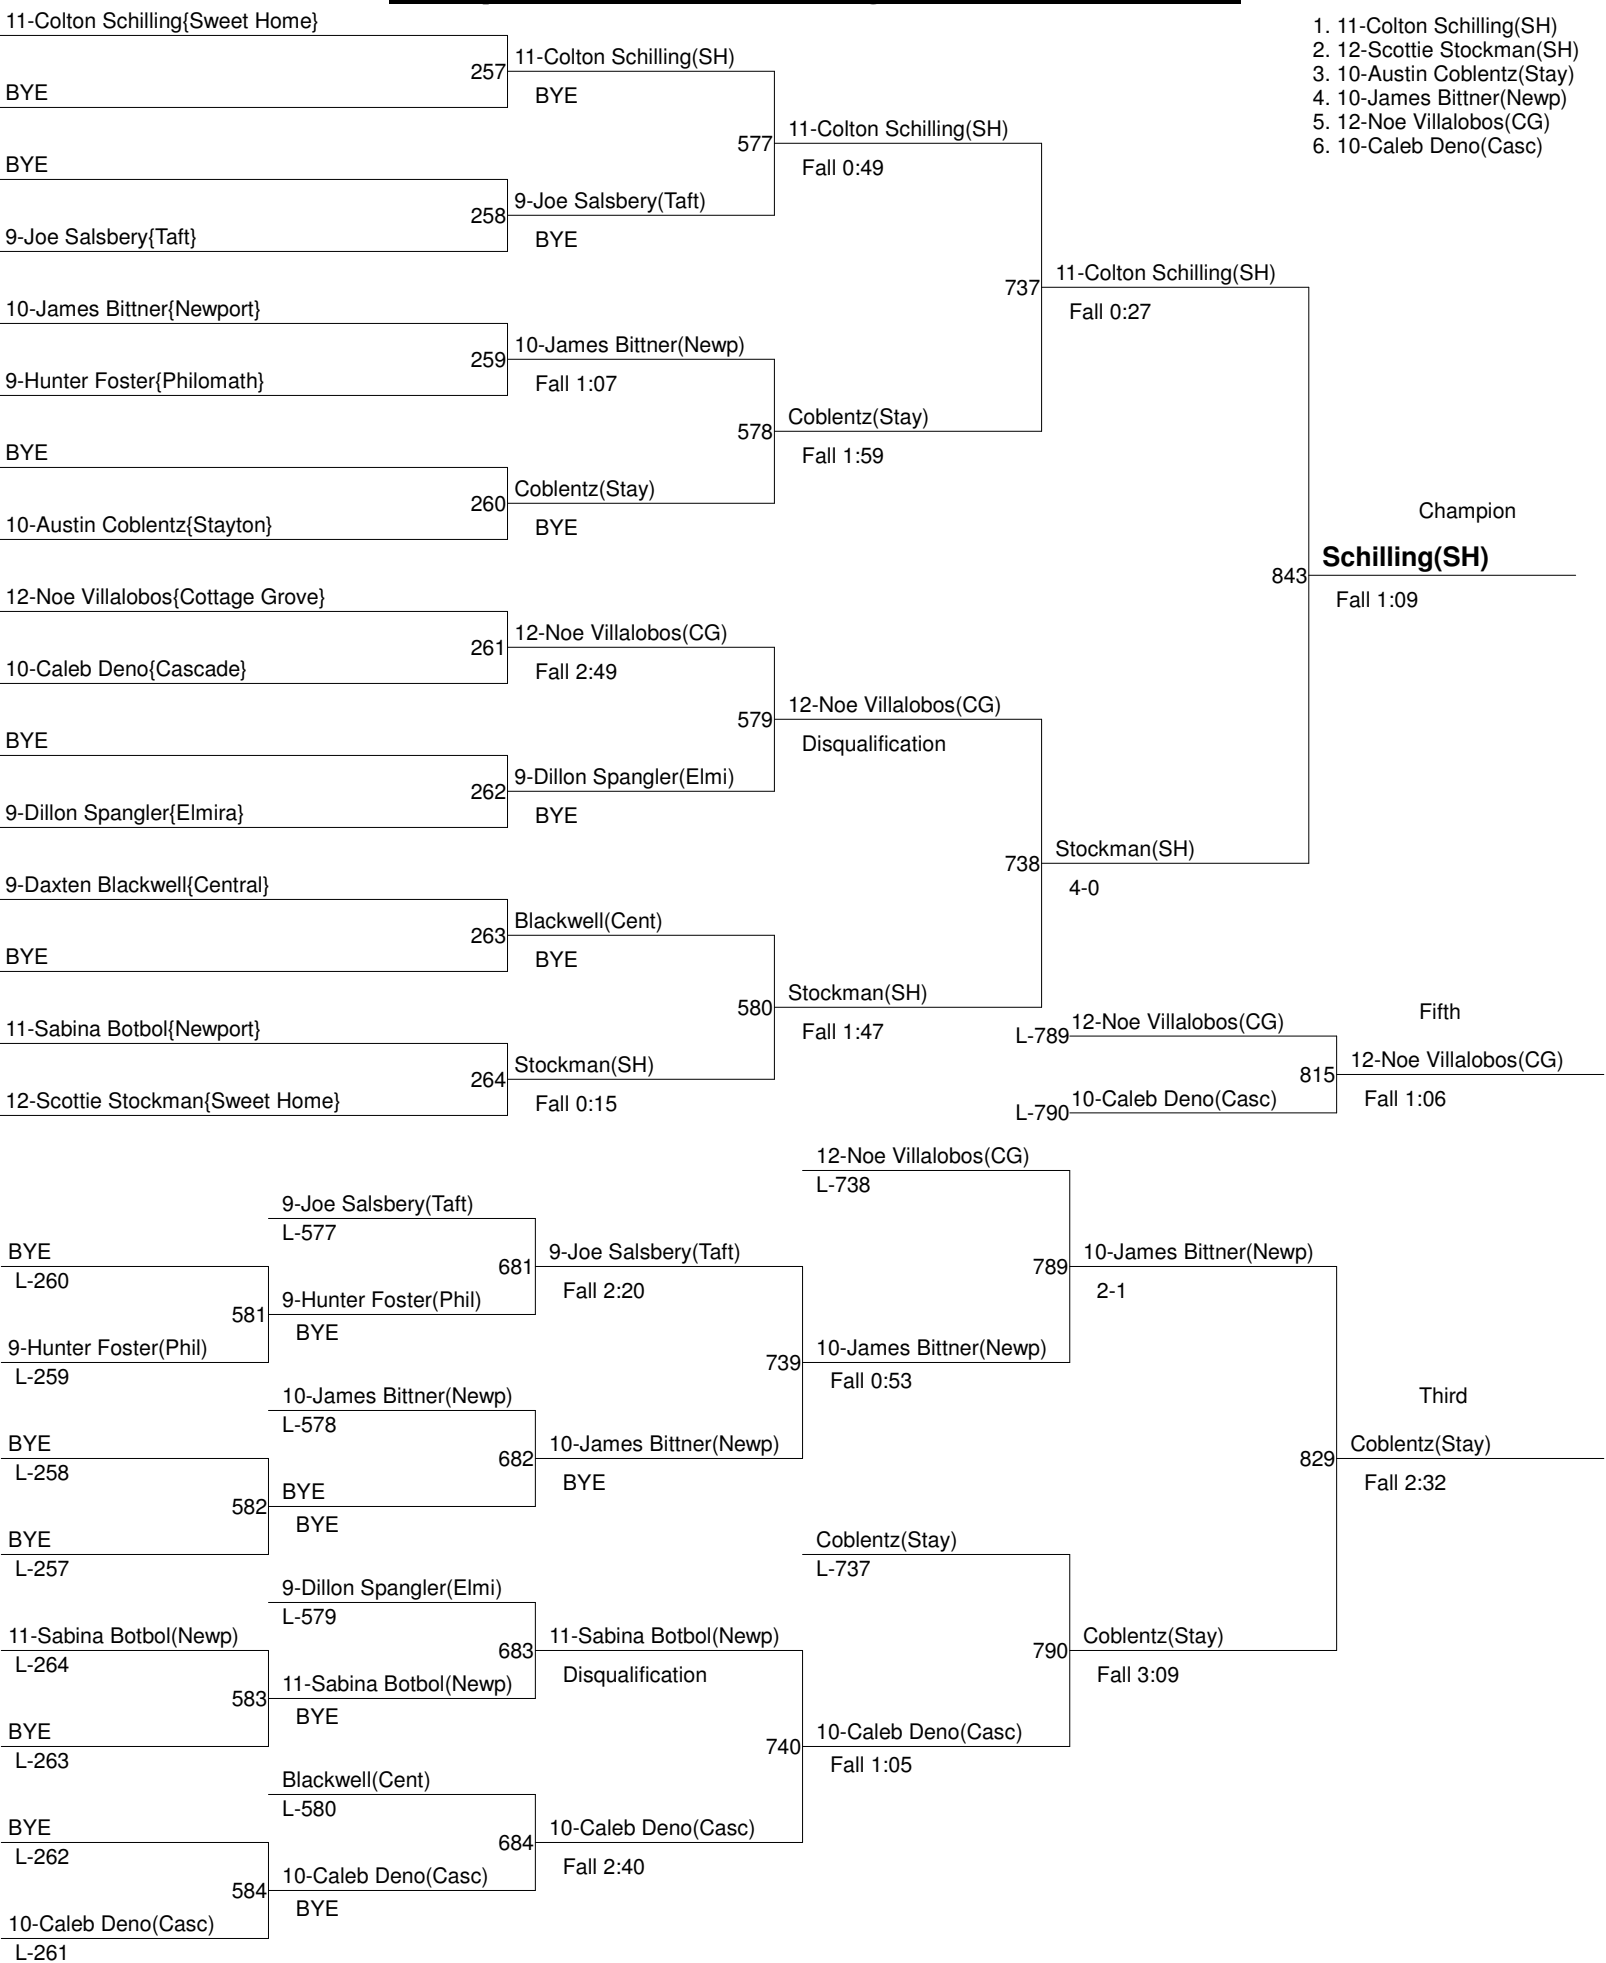

4A Special District 4 Regional Tournament

Weight : 106

4A Special District 4 Regional Tournament

Weight : 113

4A Special District 4 Regional Tournament

Weight : 120

4A Special District 4 Regional Tournament

Weight : 195

4A Special District 4 Regional Tournament

Weight : 220

- 12-Dustin Johnson(Casc)
- 12-Andrew Piper(Elmi)
- 10-Tyler Lehman(CG)
- 10-Cody Small(Casc)
- 12-Jake Robinson(Newp)
- 10-Marcus Bailey(CG)