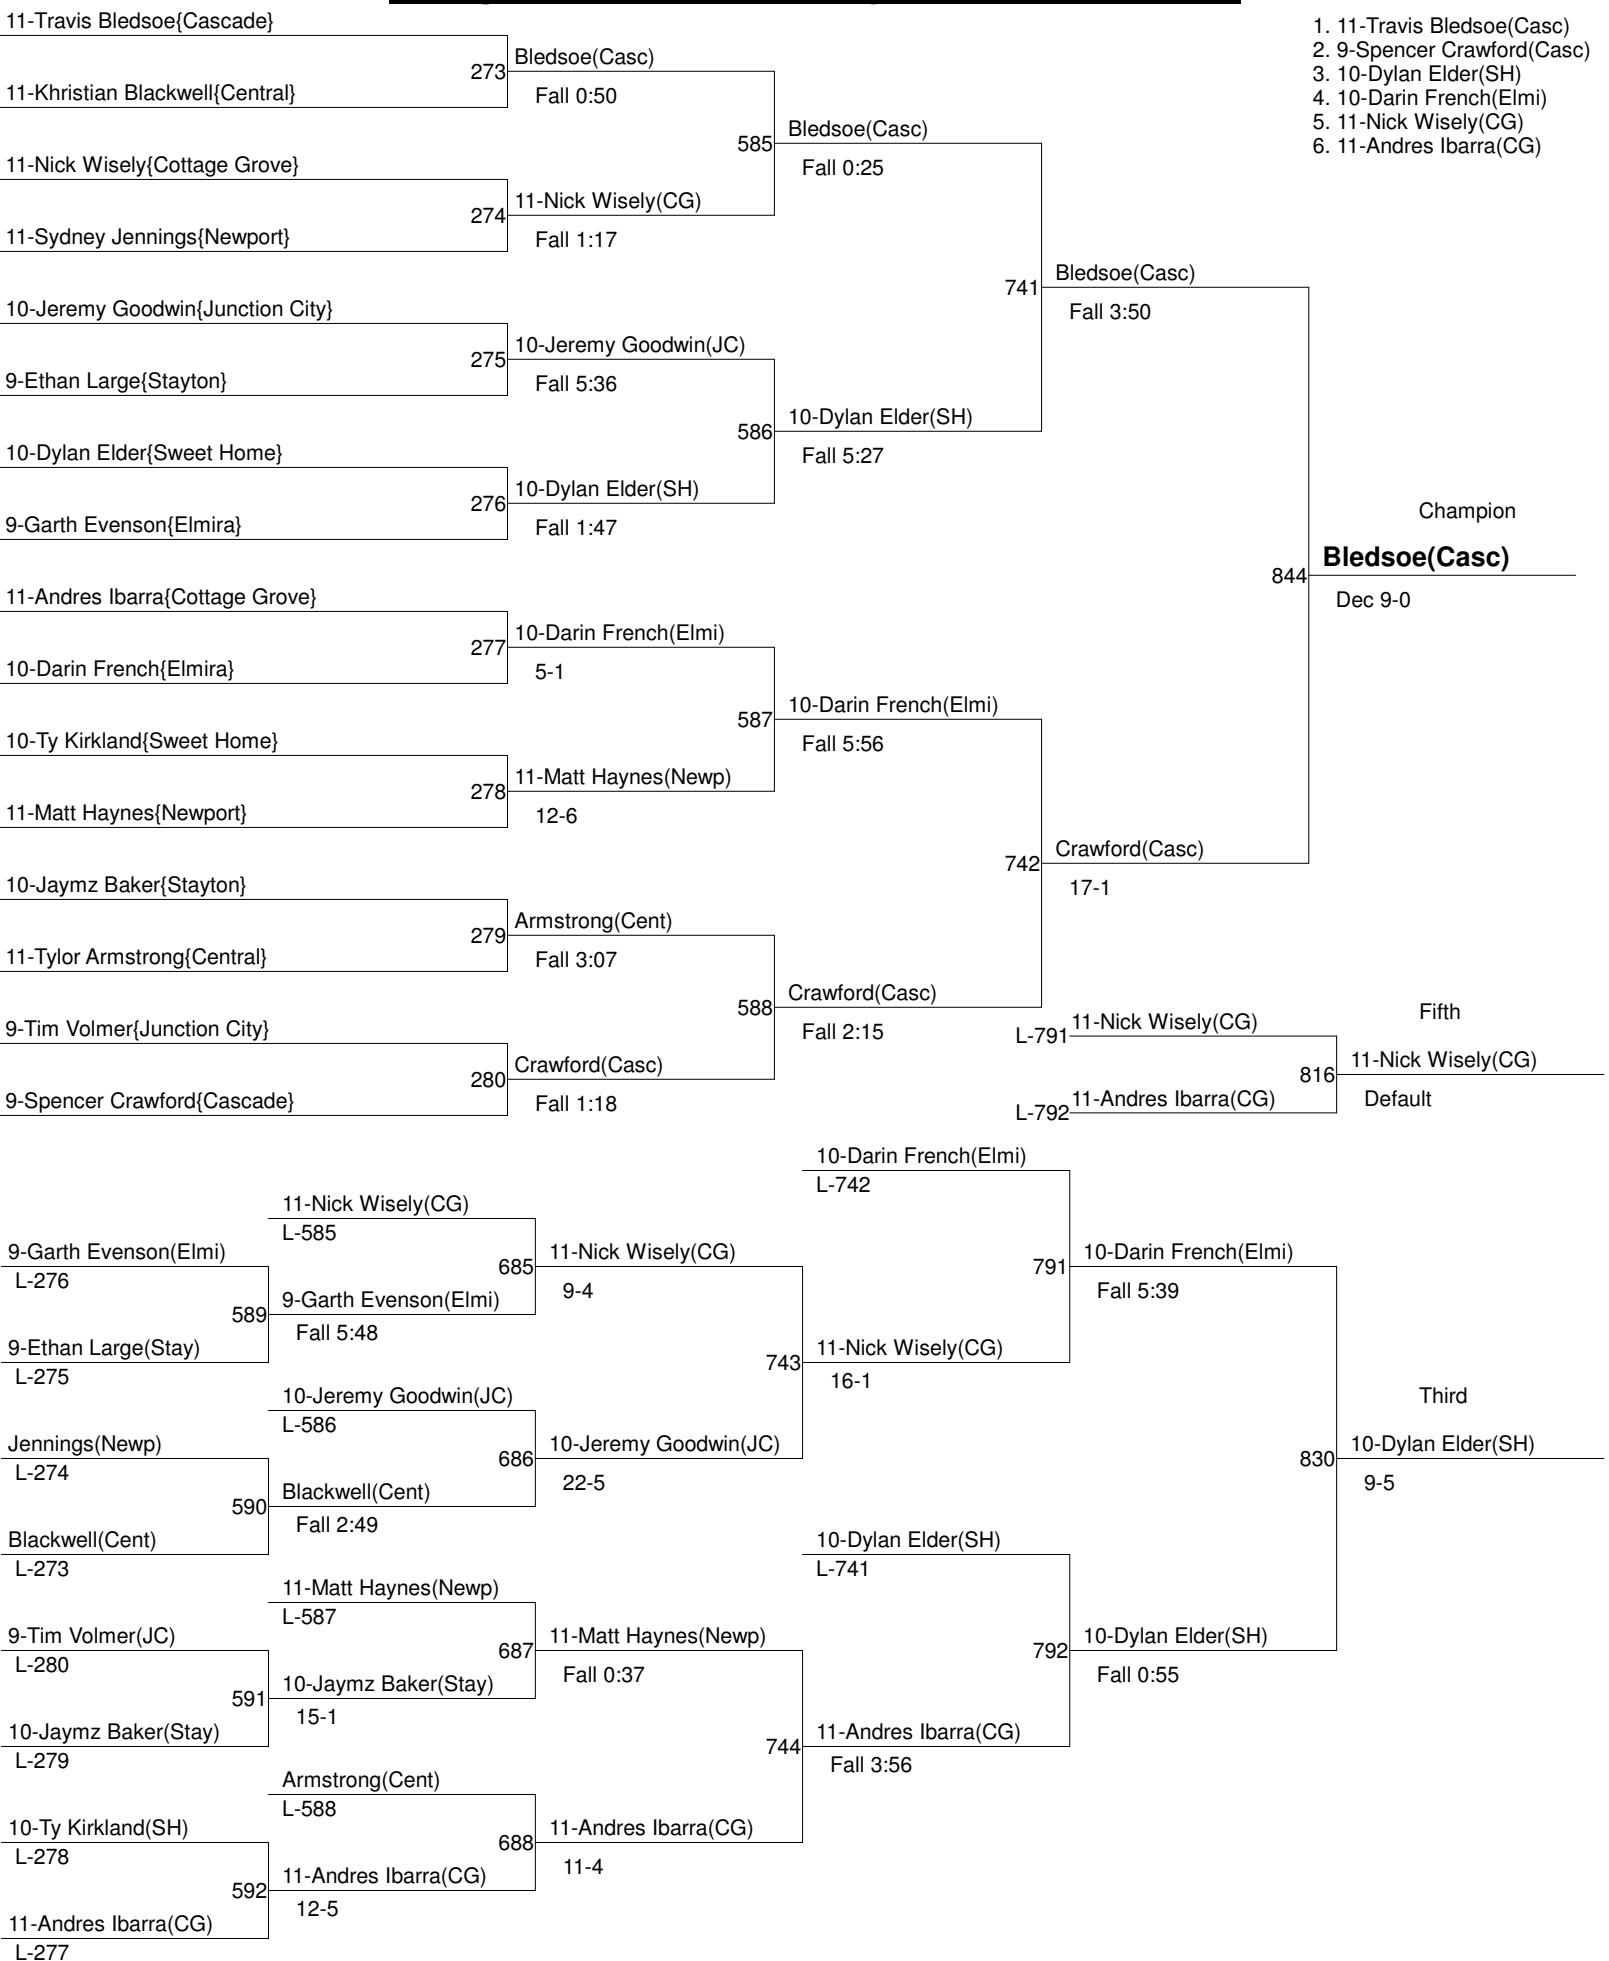

4A Special District 4 Regional Tournament

Weight : 126