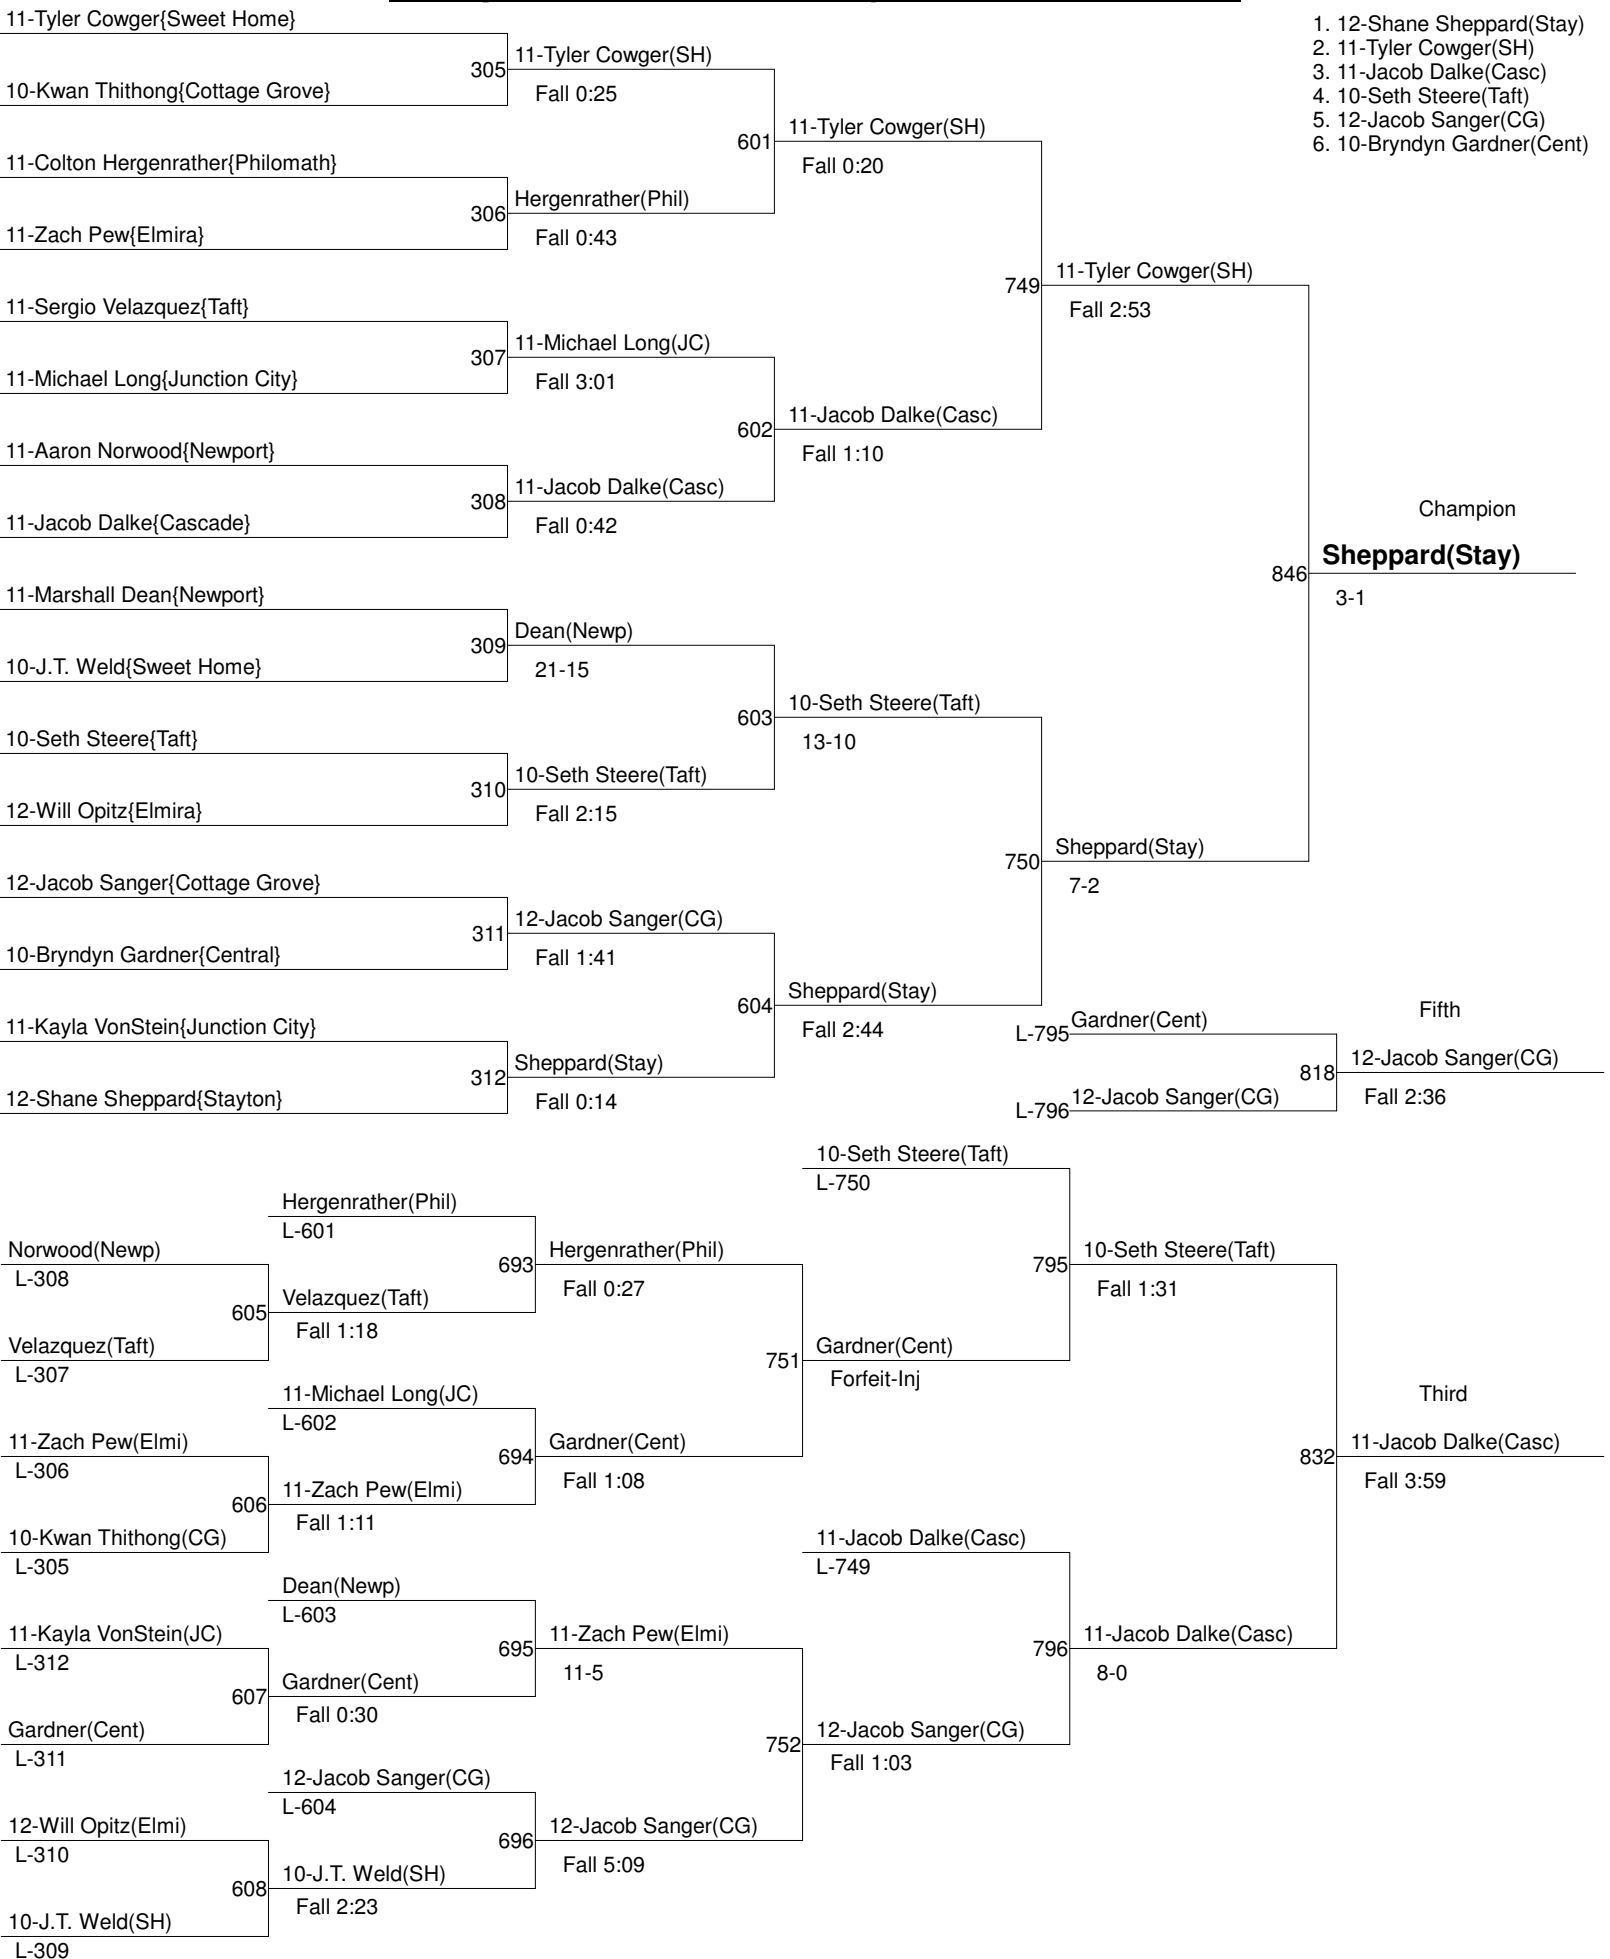

4A Special District 4 Regional Tournament

Weight : 138