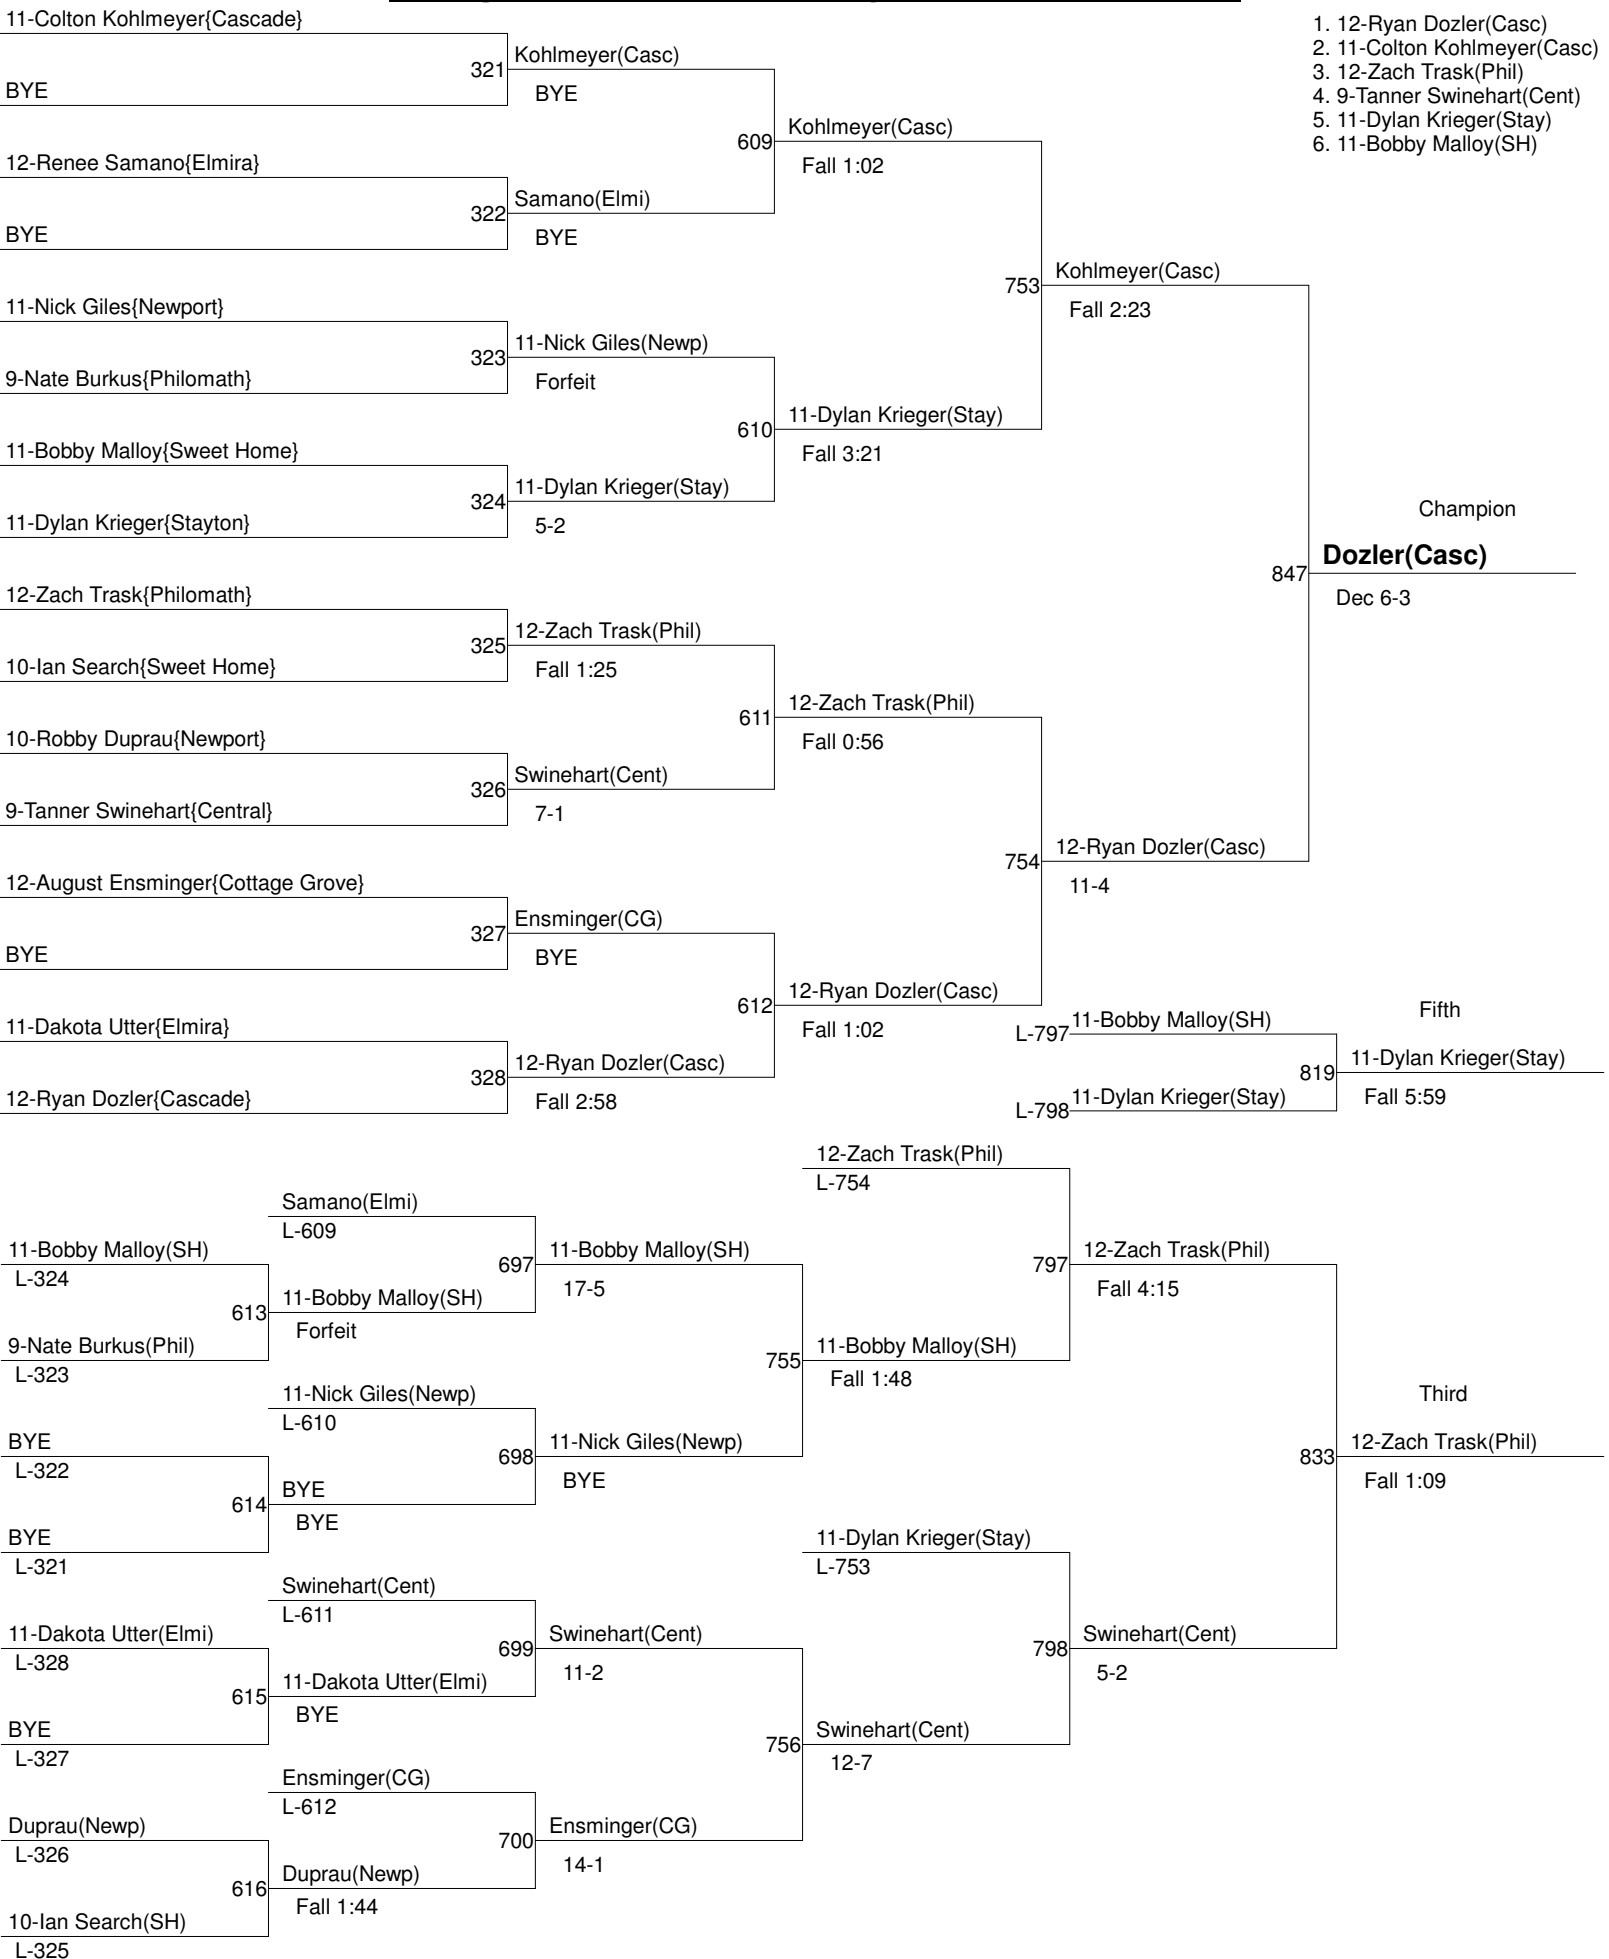

4A Special District 4 Regional Tournament

Weight : 145