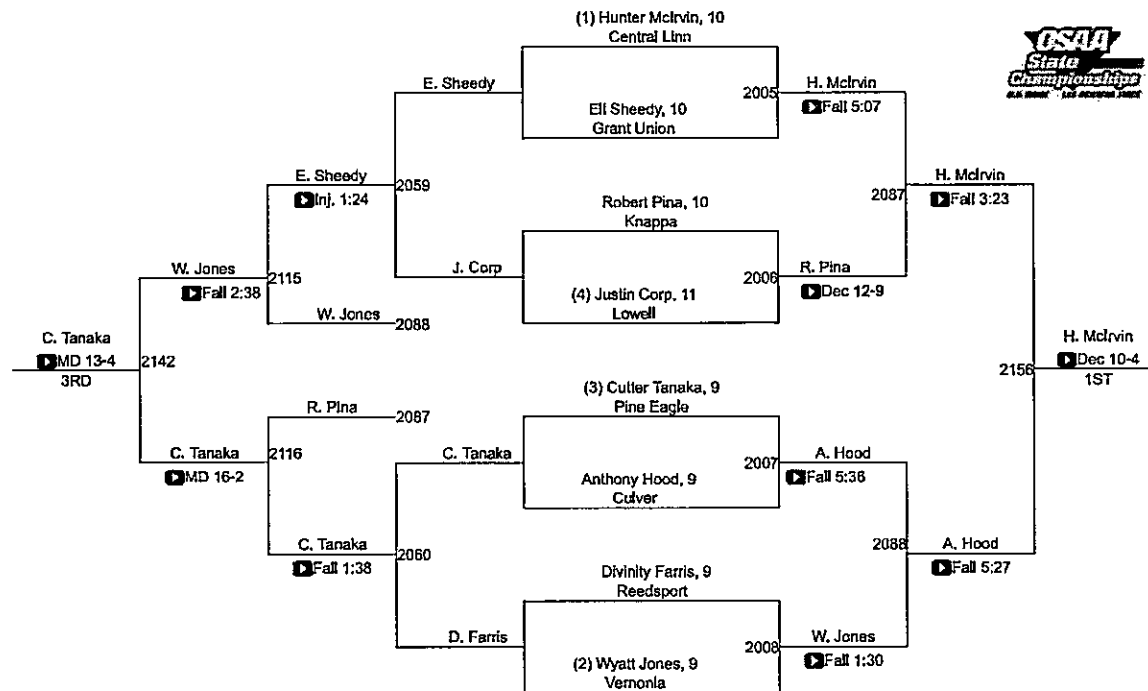

2018 OSAA/U.S. Bank/Les Schwab Tires Wrestling State Championships 2A/1A-113