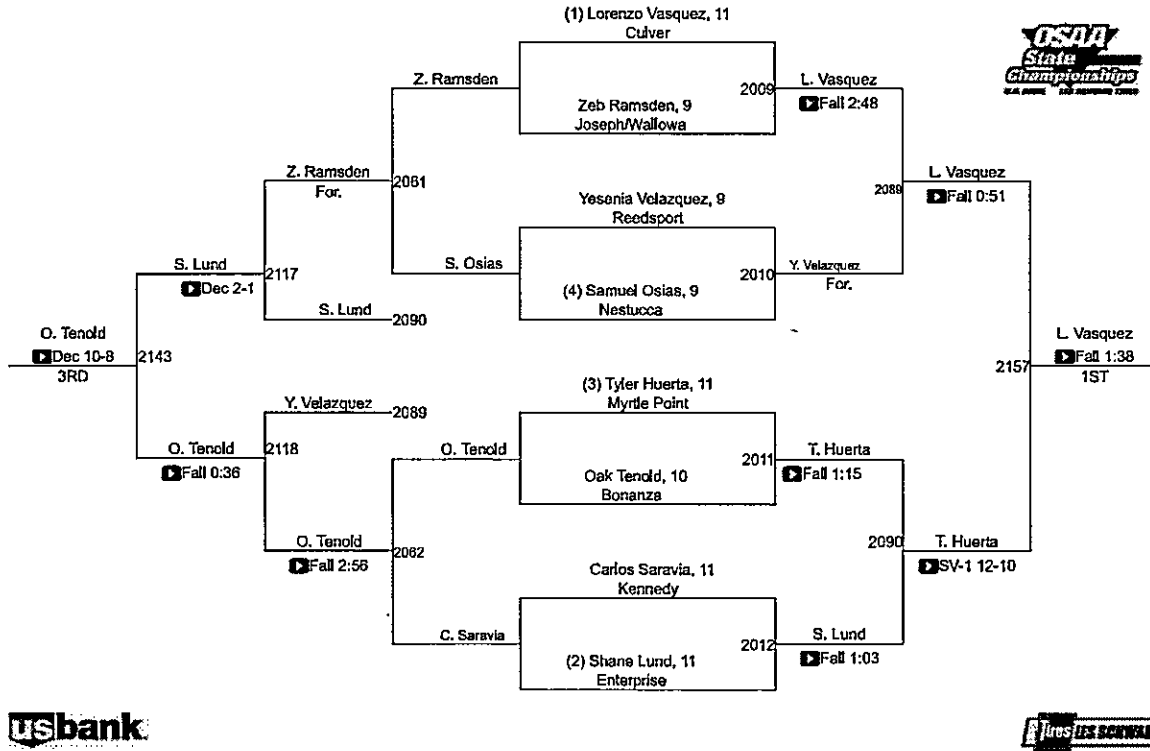

2018 OSAA U.S. Bank/Les Schwab Tires Wrestling State Championships 2A/1A-120