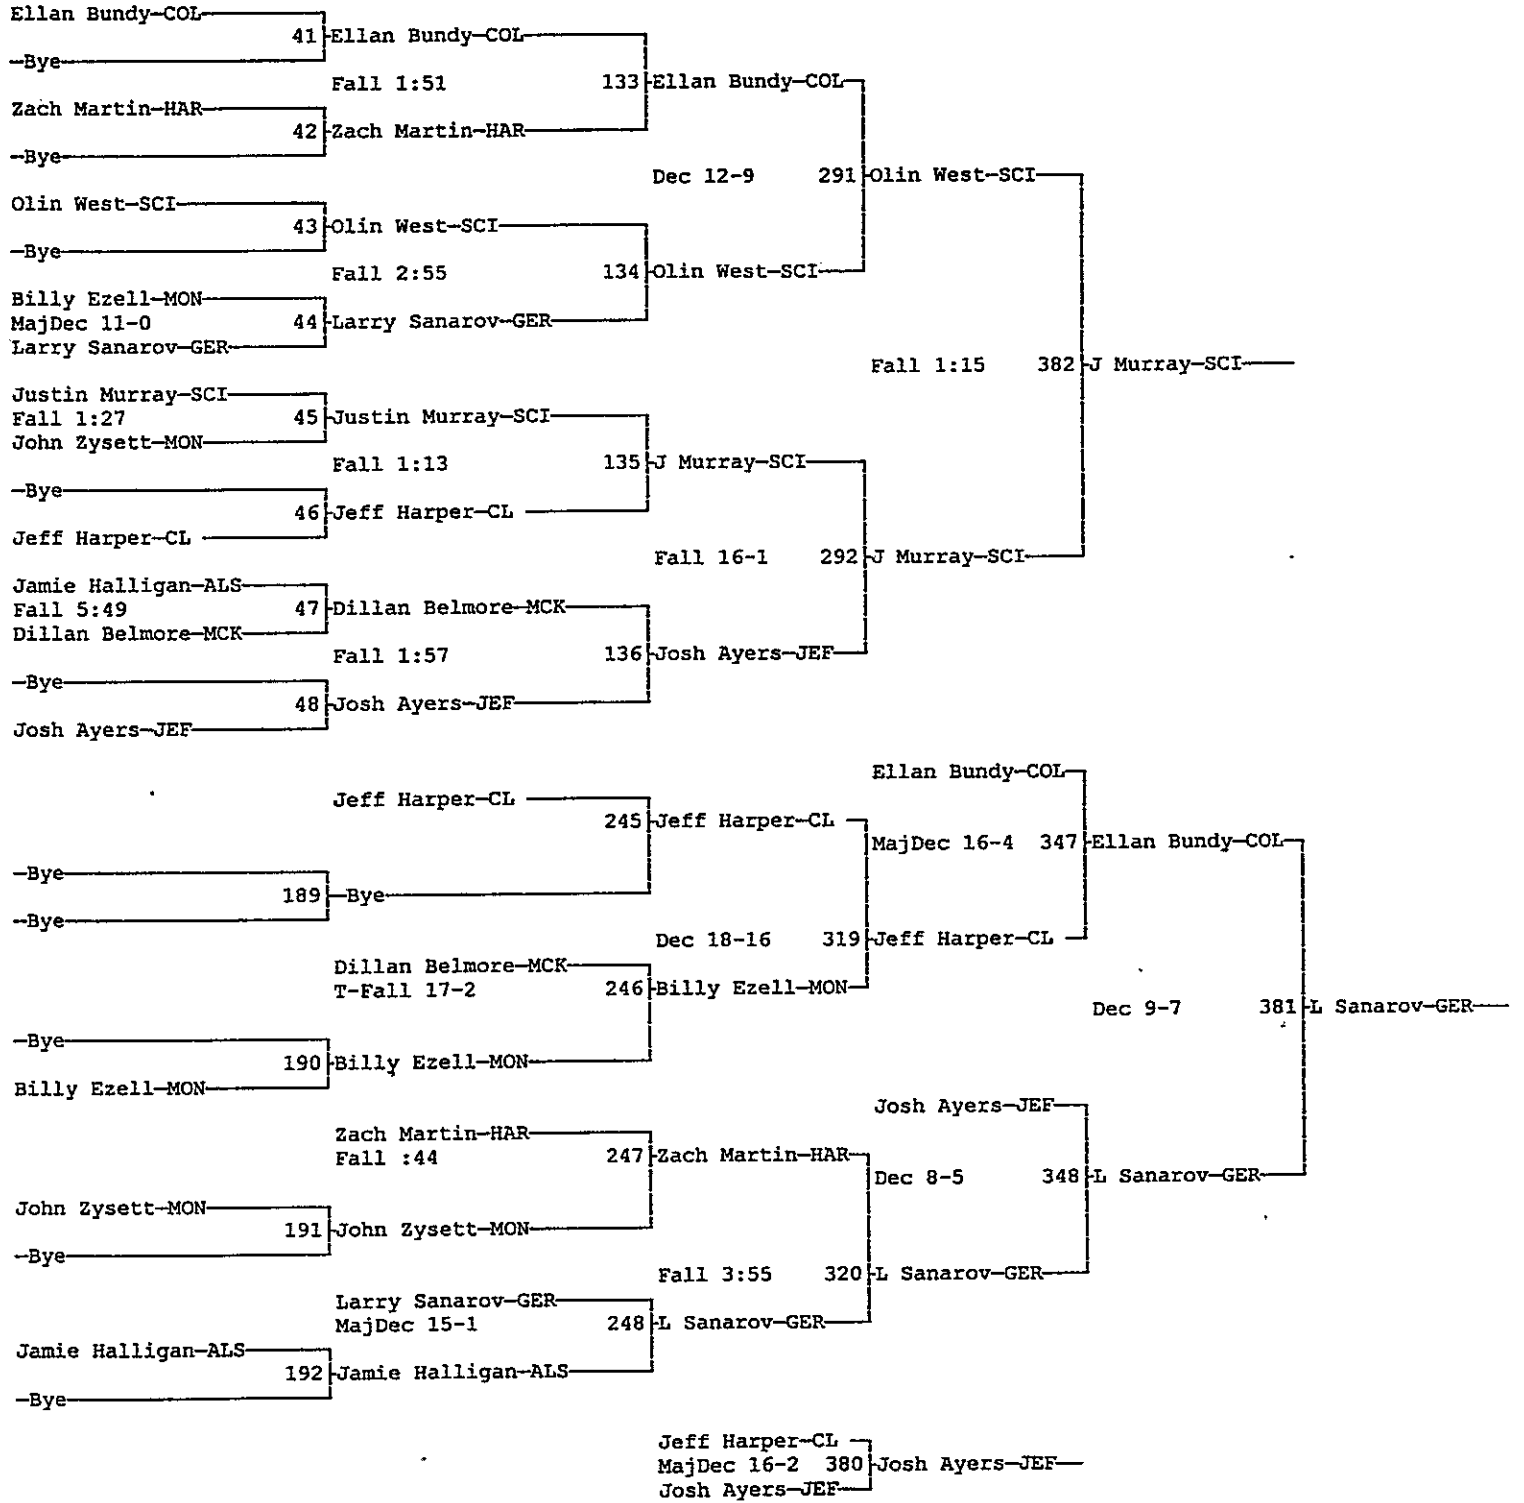

District Wrestling

February 15,16
Wt Class: 103

District Wrestling

February 15,16

Wt Class: 119

District Wrestling

February 15,16

Wt Class: 135