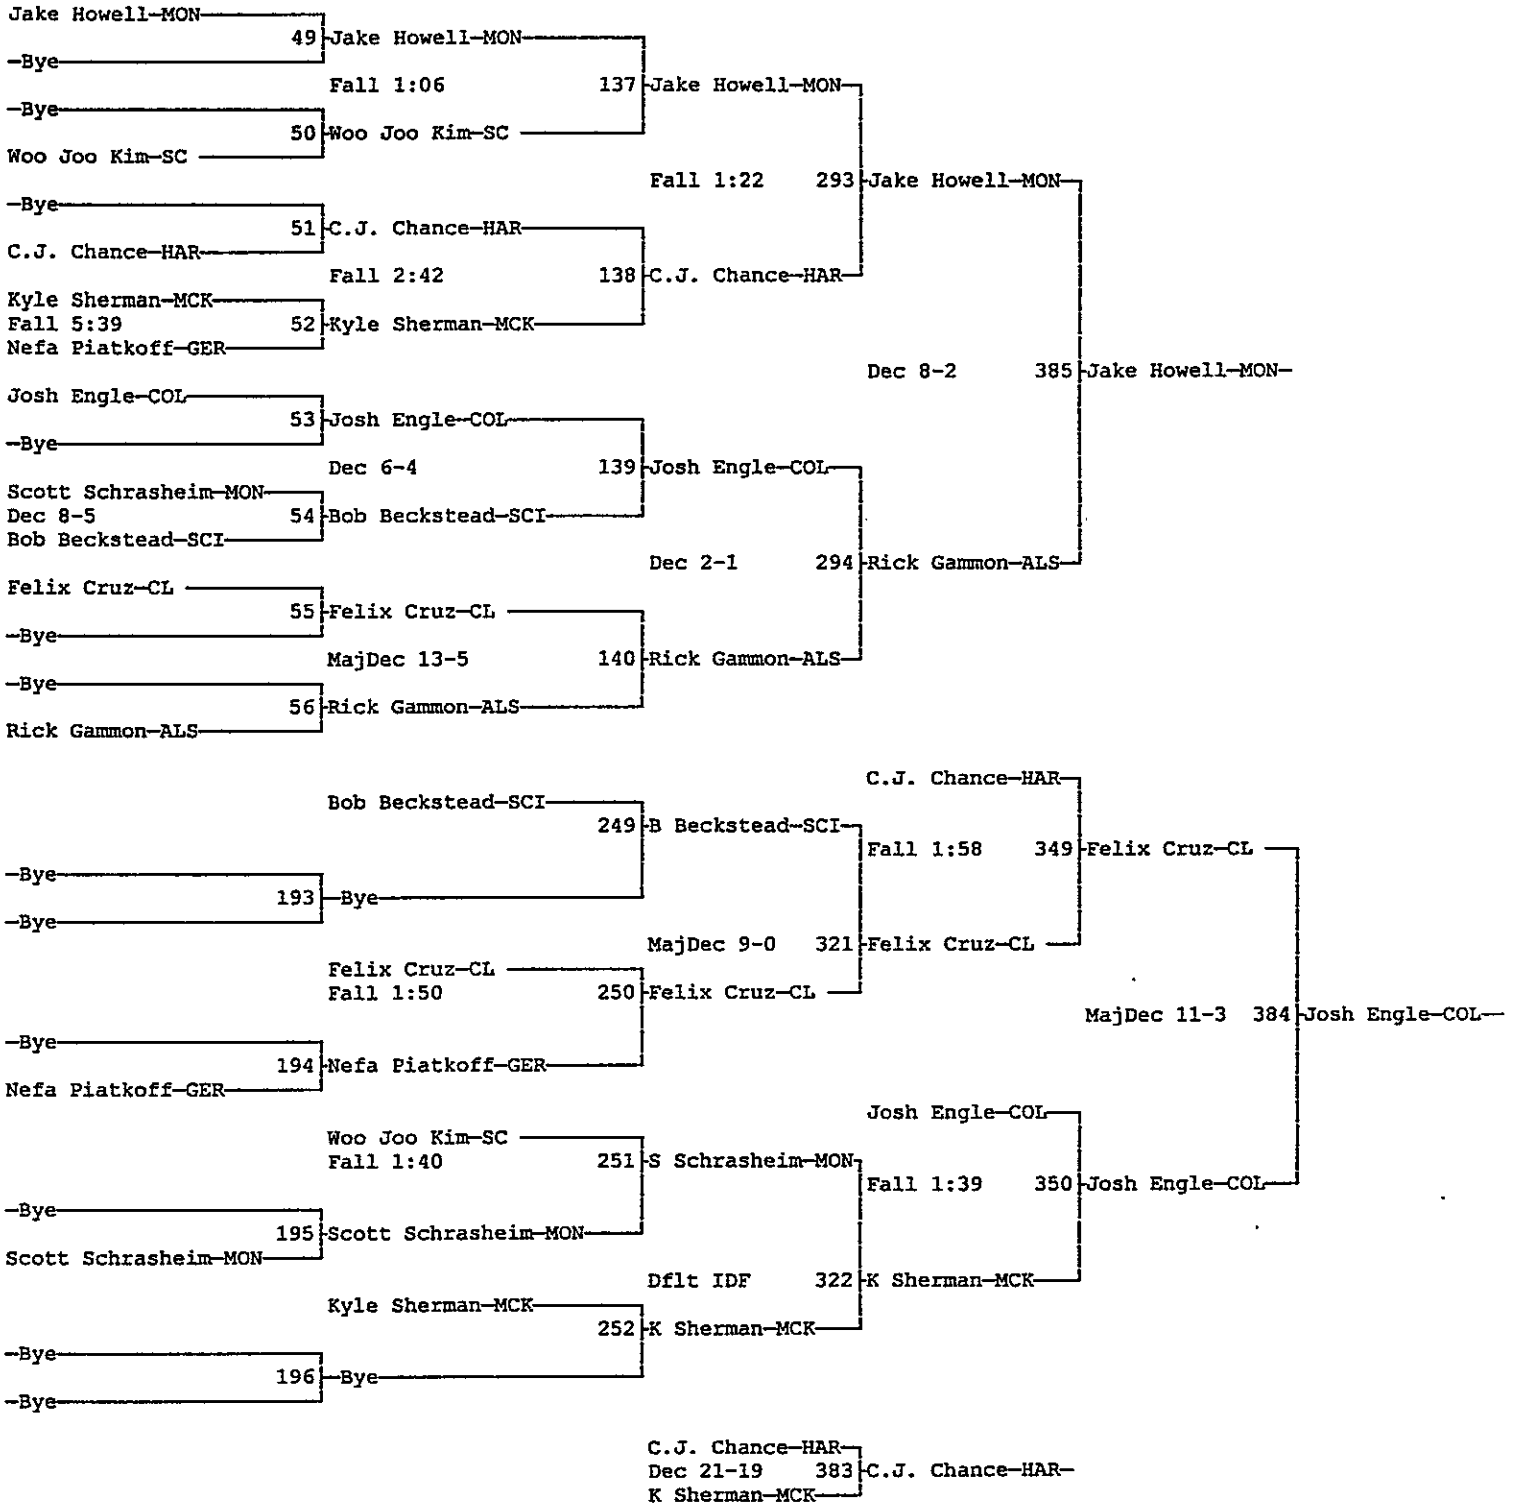

District Wrestling

February 15,16

Wt Class: 140