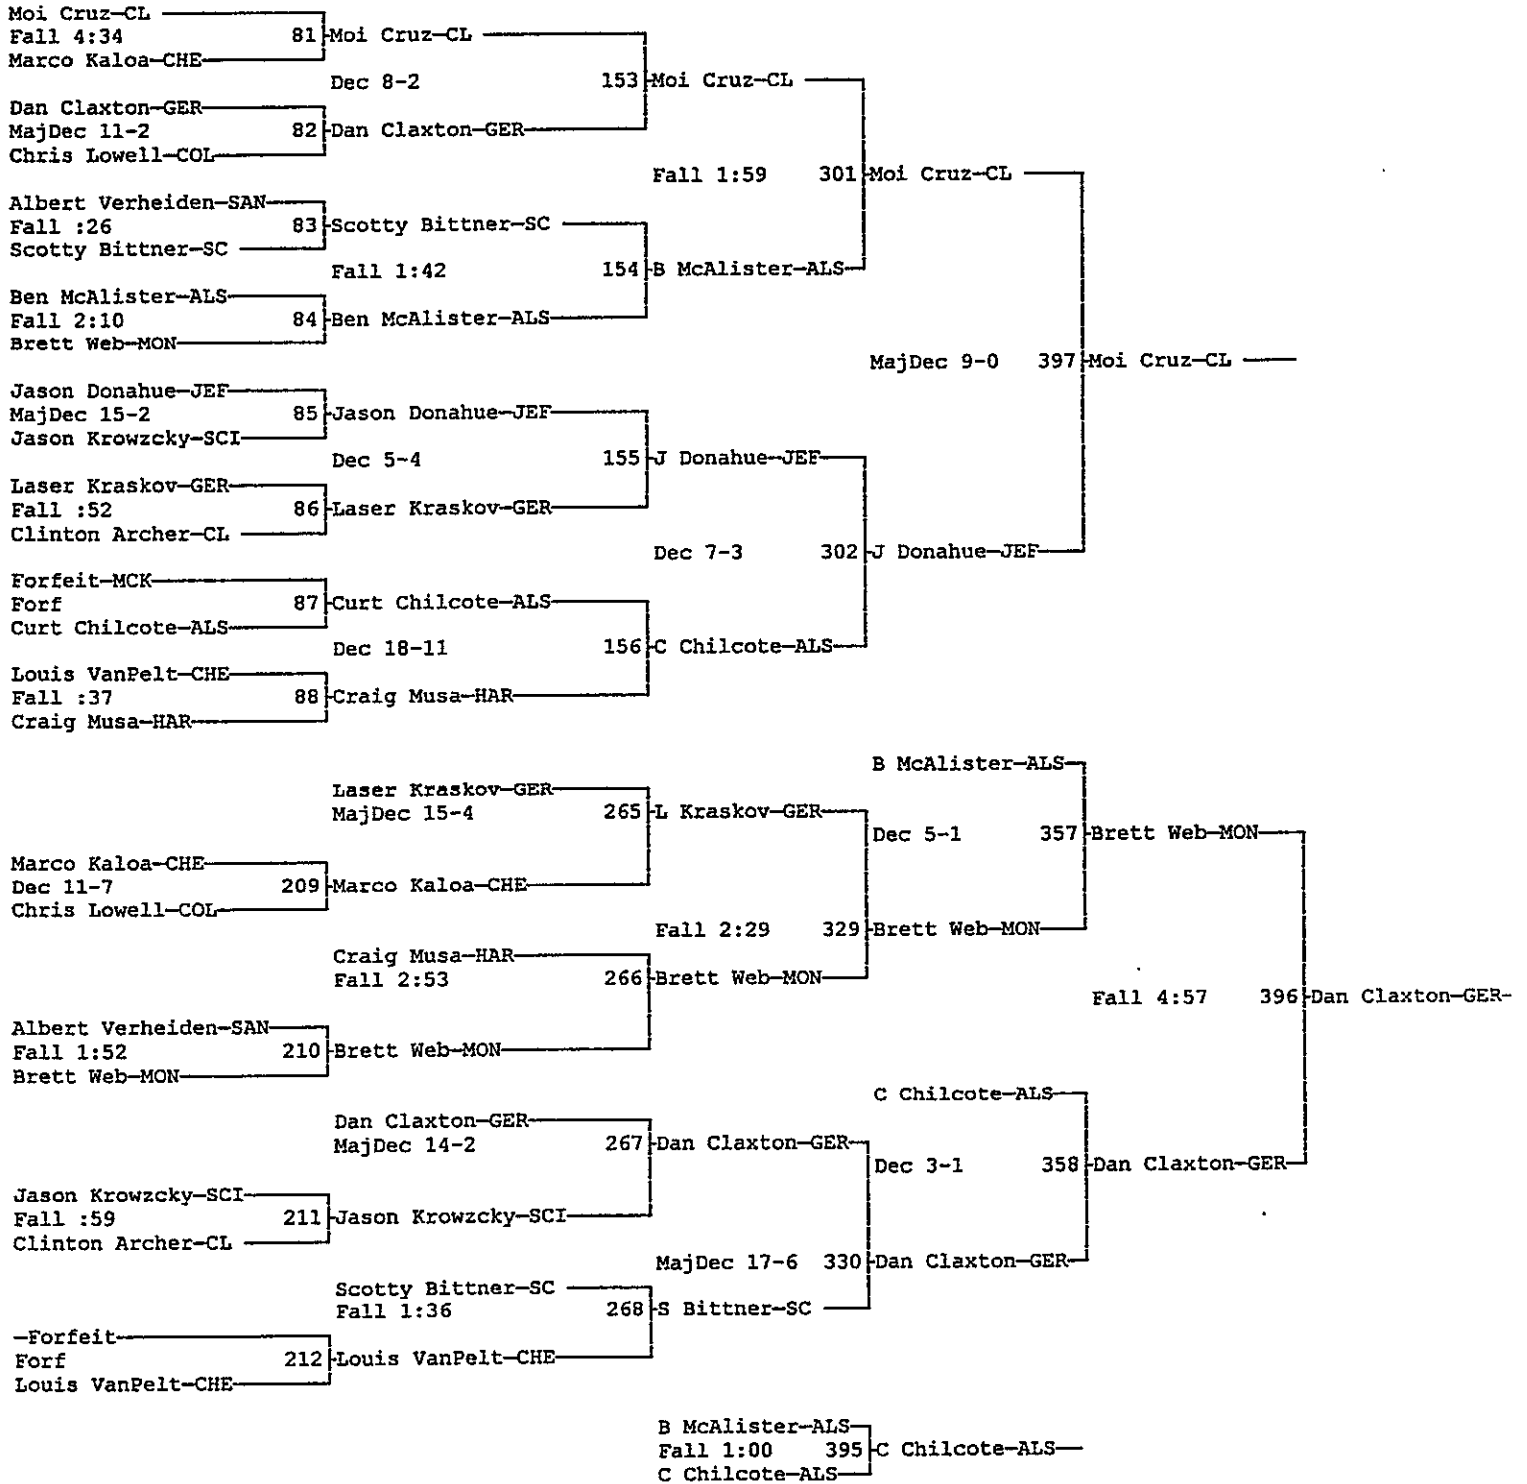

District Wrestling
February 15,16
Wt Class: 171