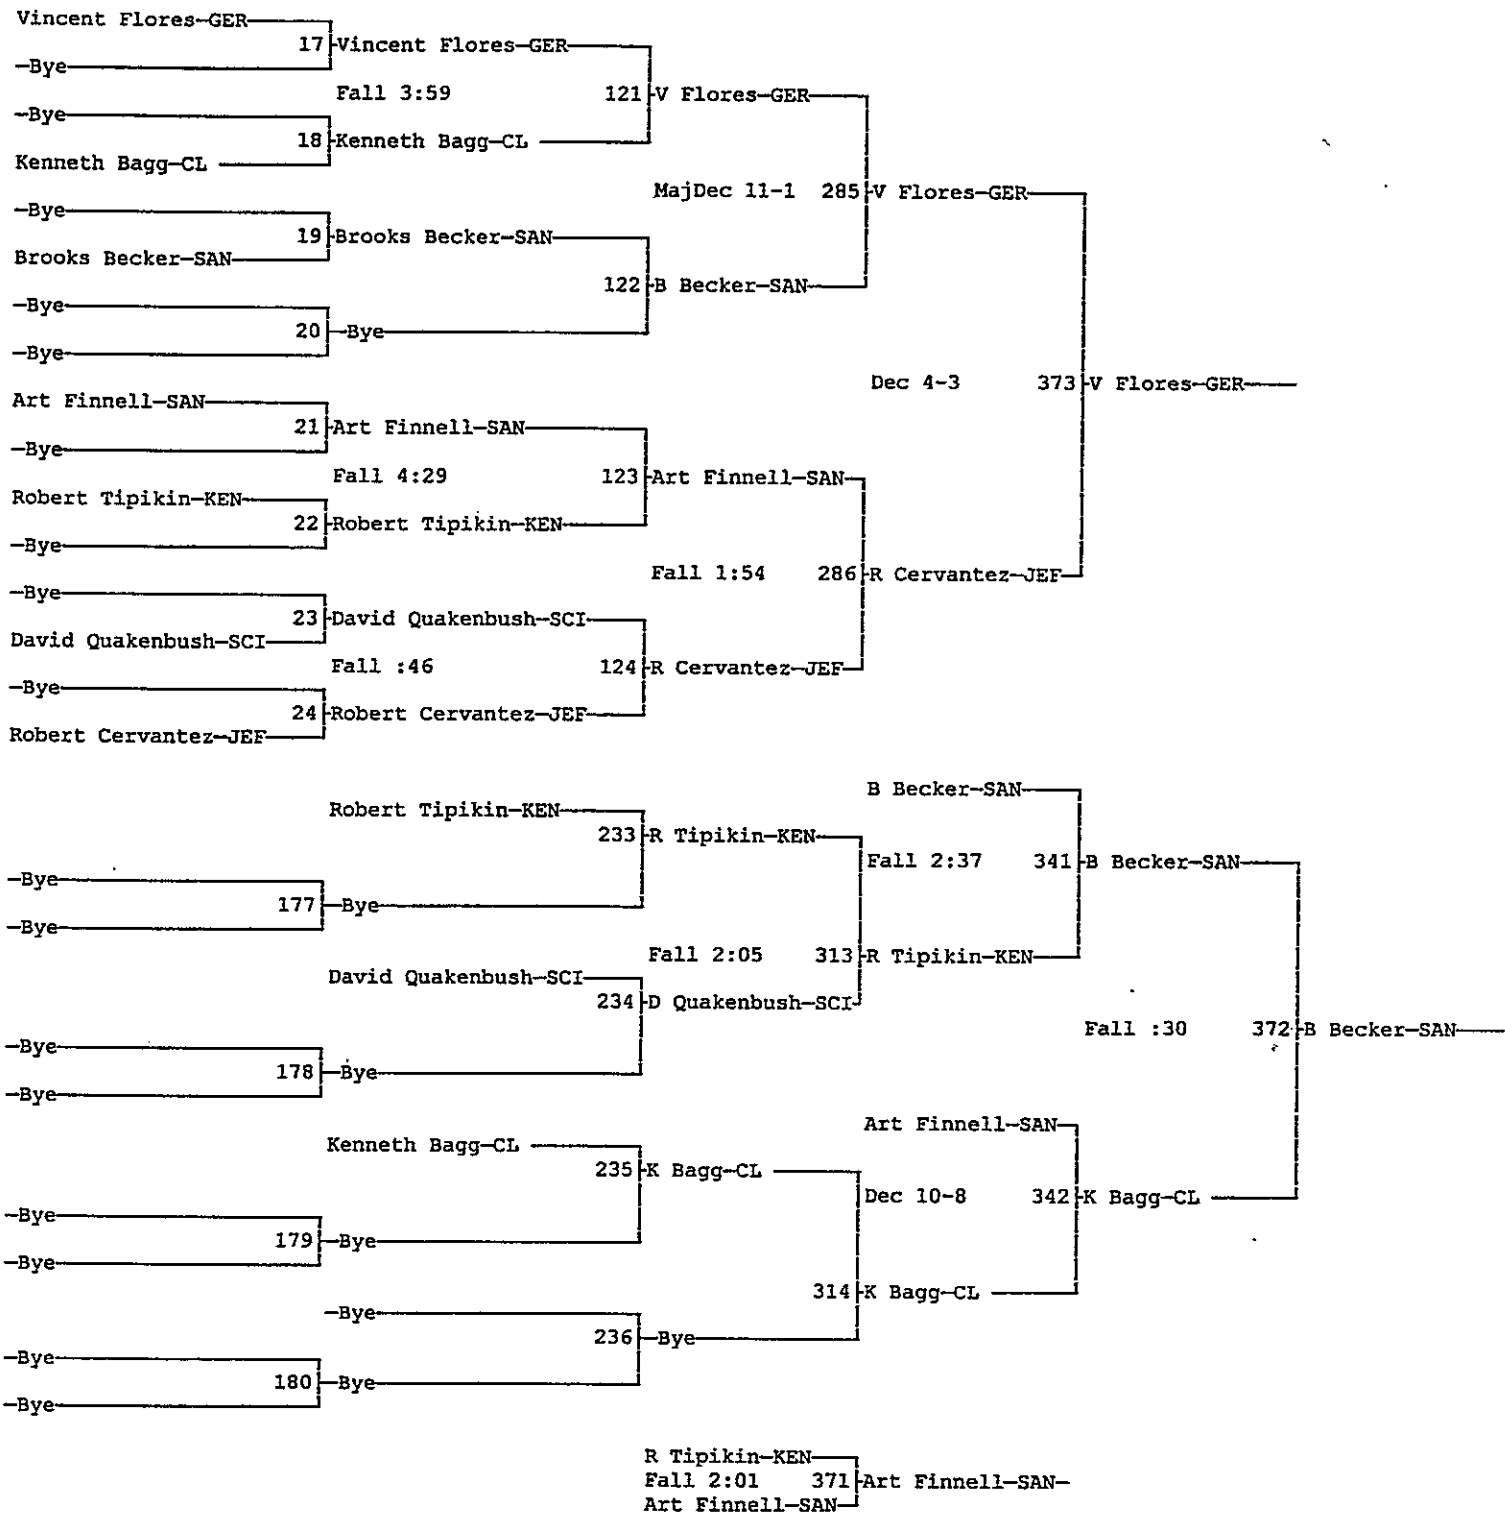

District Wrestling

February 15,16
Wt Class: 103

District Wrestling

February 15,16

Wt Class: 119

District Wrestling

February 15,16

Wt Class: 135