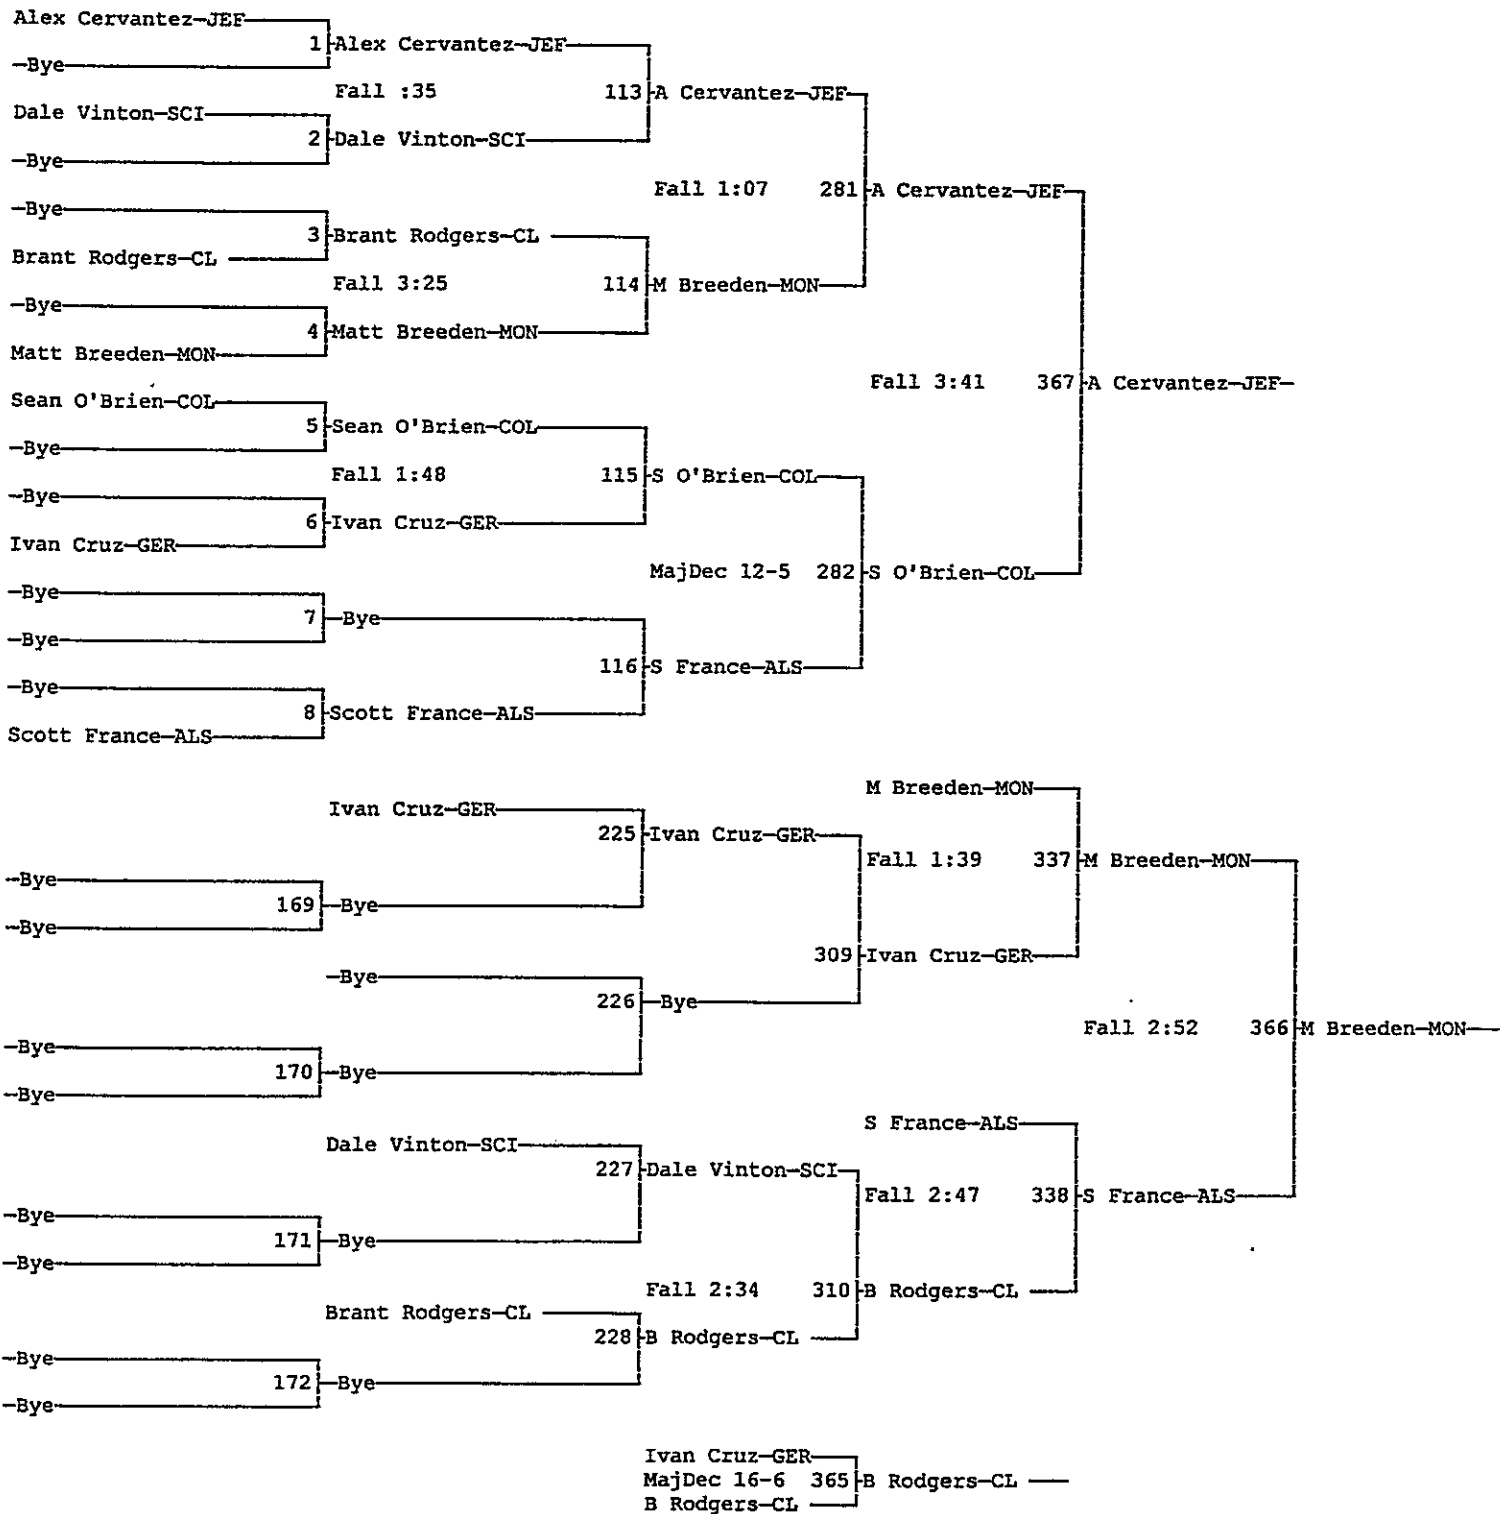

District Wrestling

February 15,16
Wt Class: 103