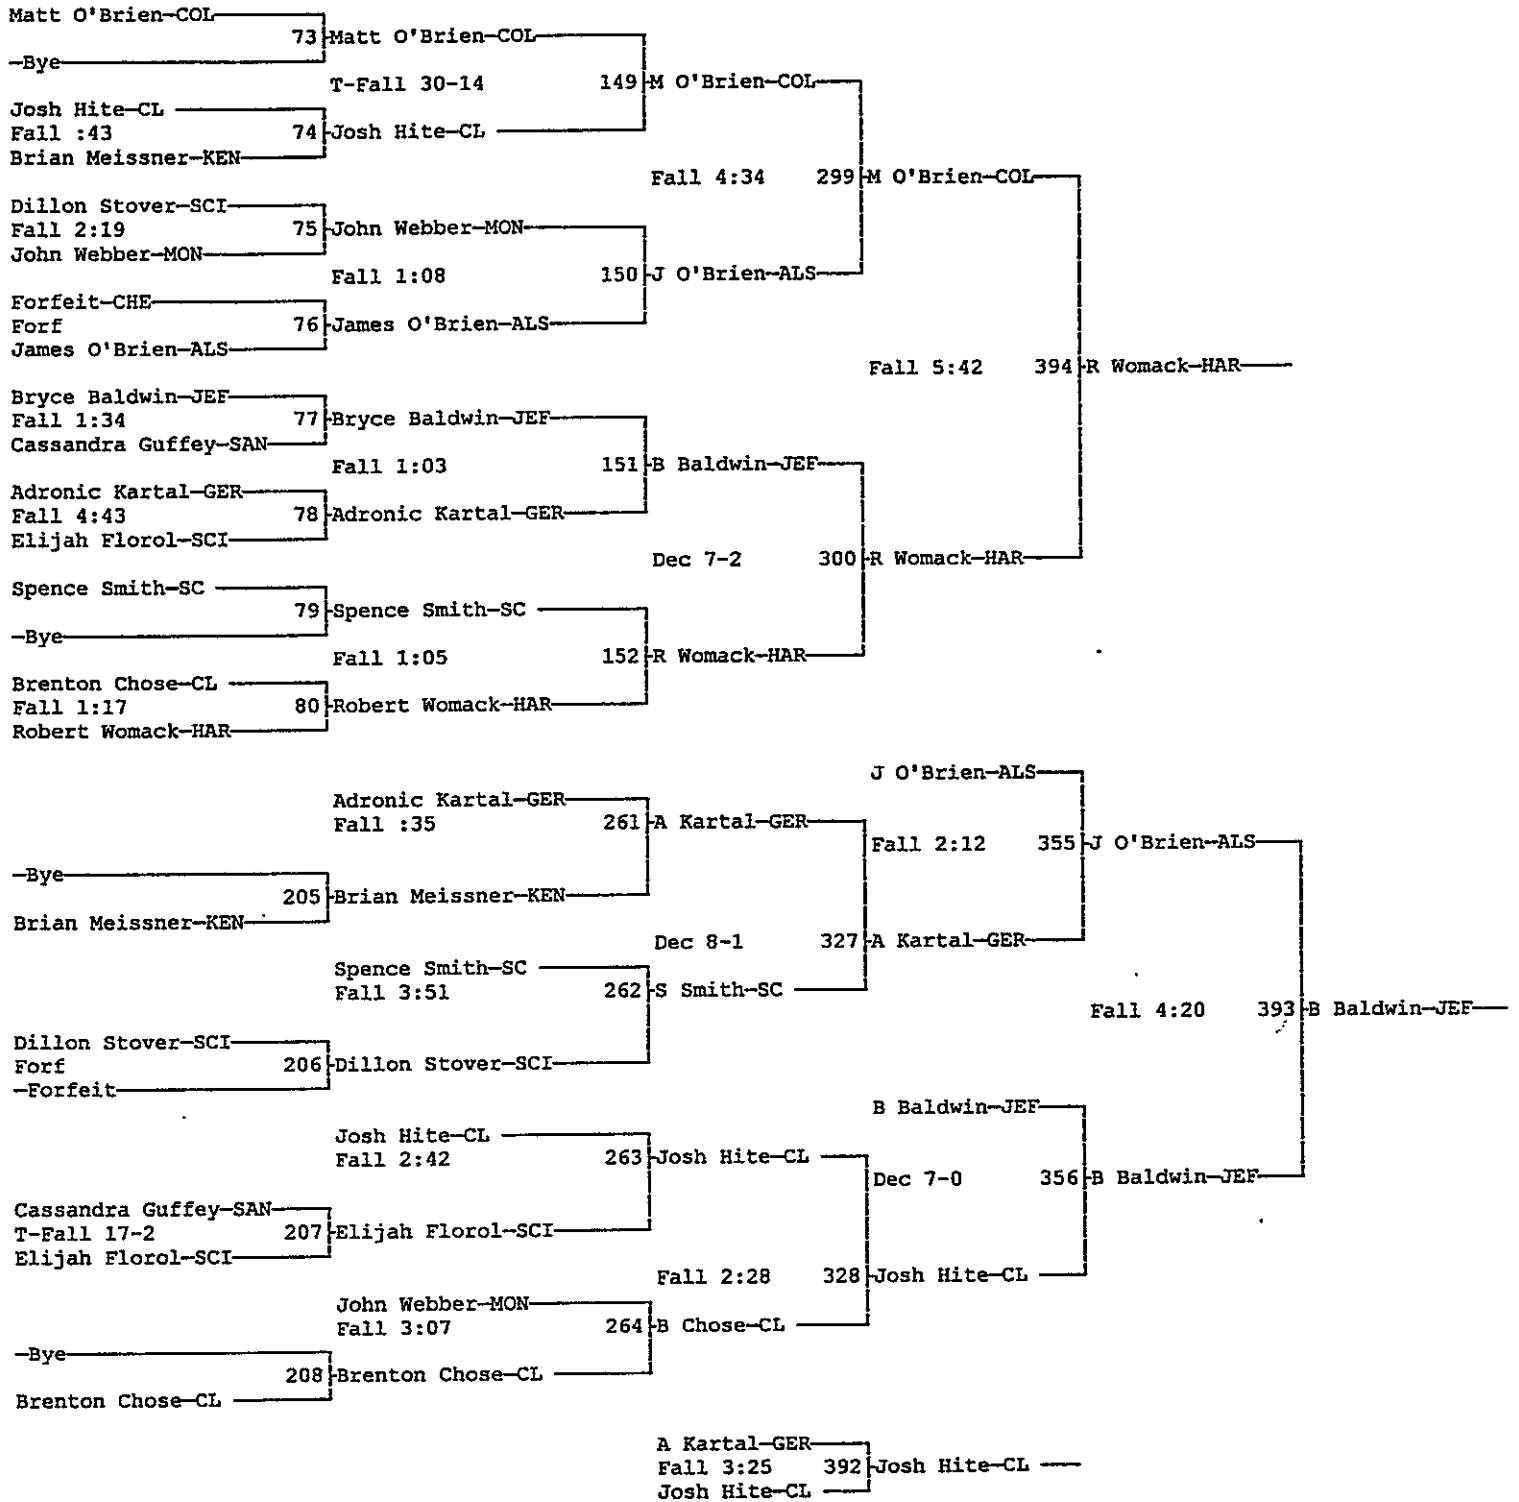

District Wrestling

February 15,16

Wt Class: 160