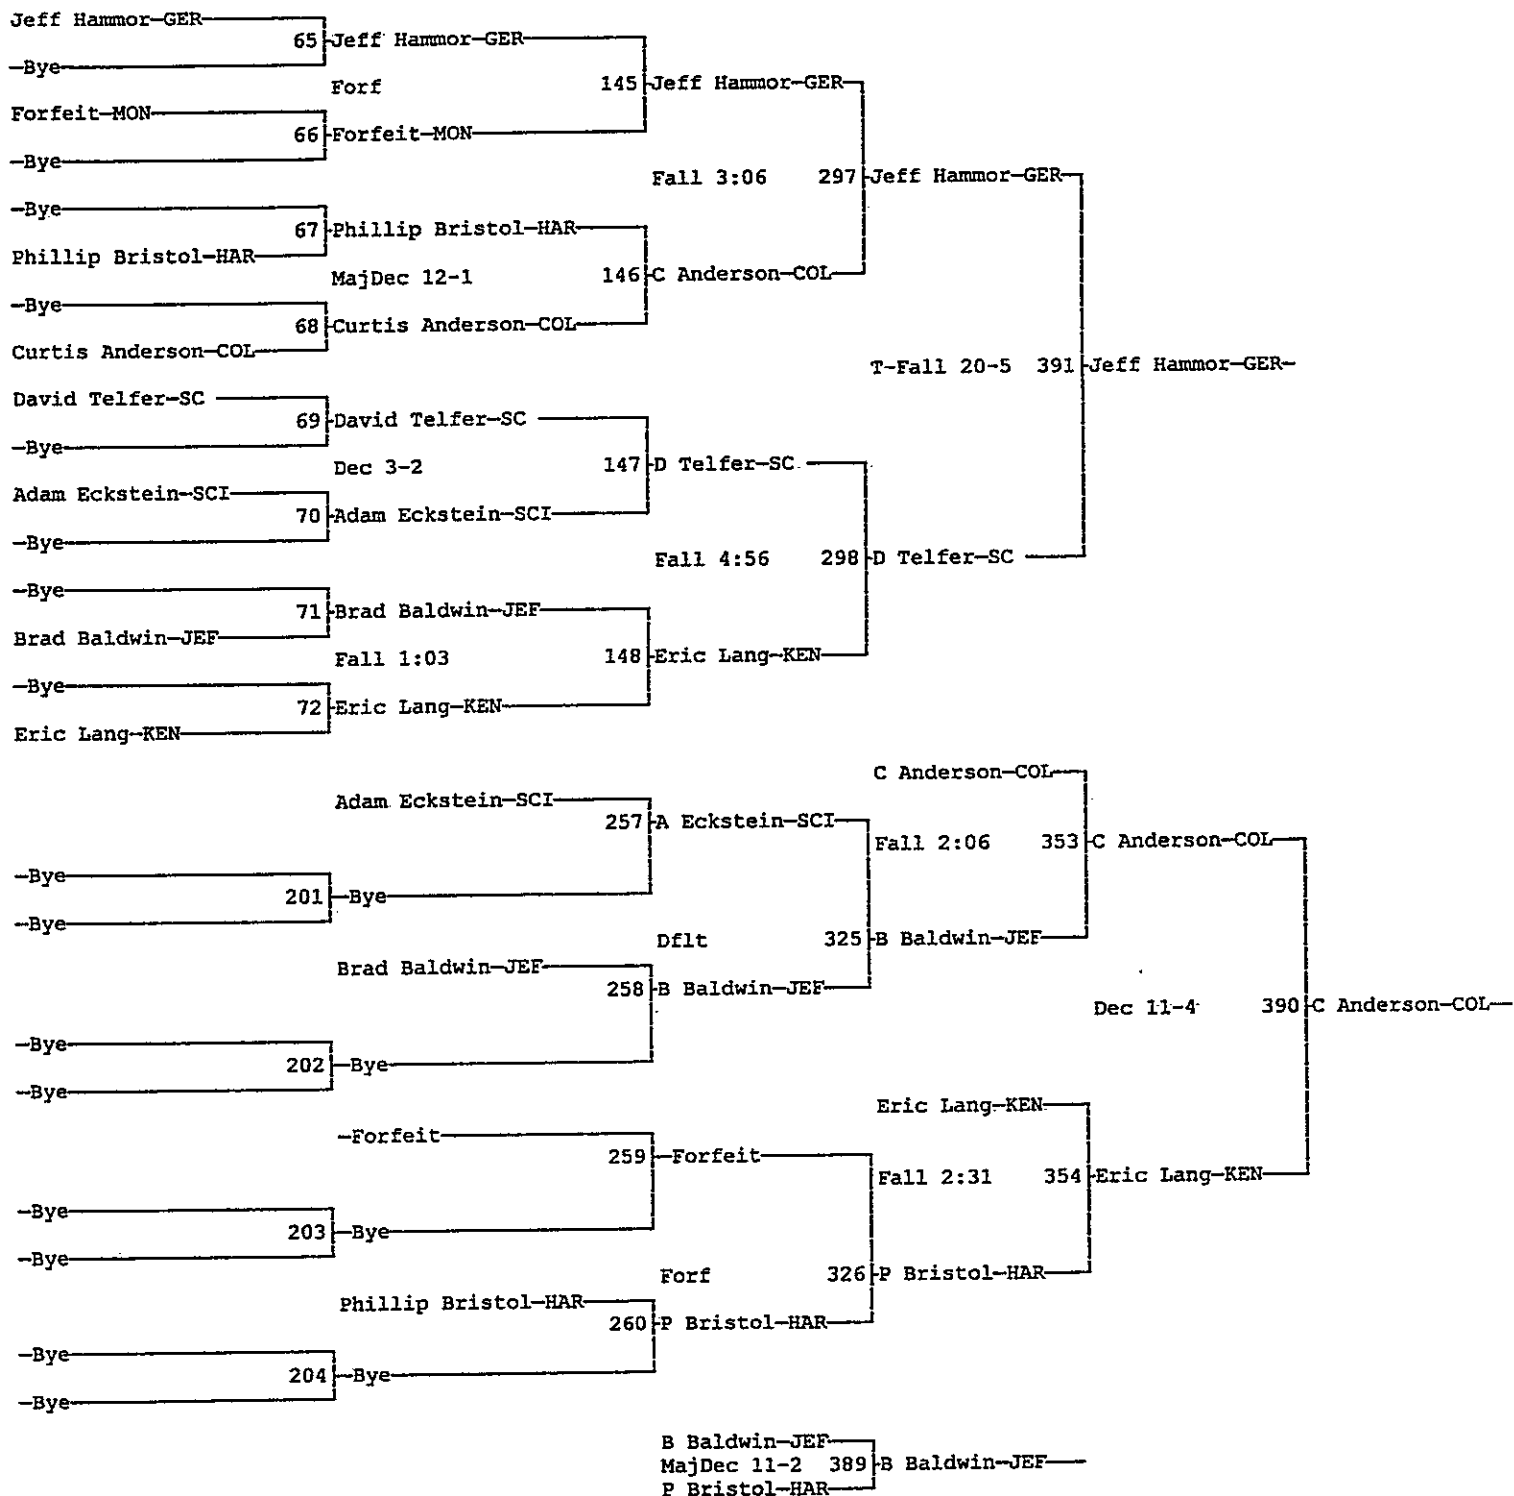

District Wrestling

February 15,16

Wt Class: 140

District Wrestling

Febuary 15,16

Wt Class: 152

District Wrestling

February 15,16