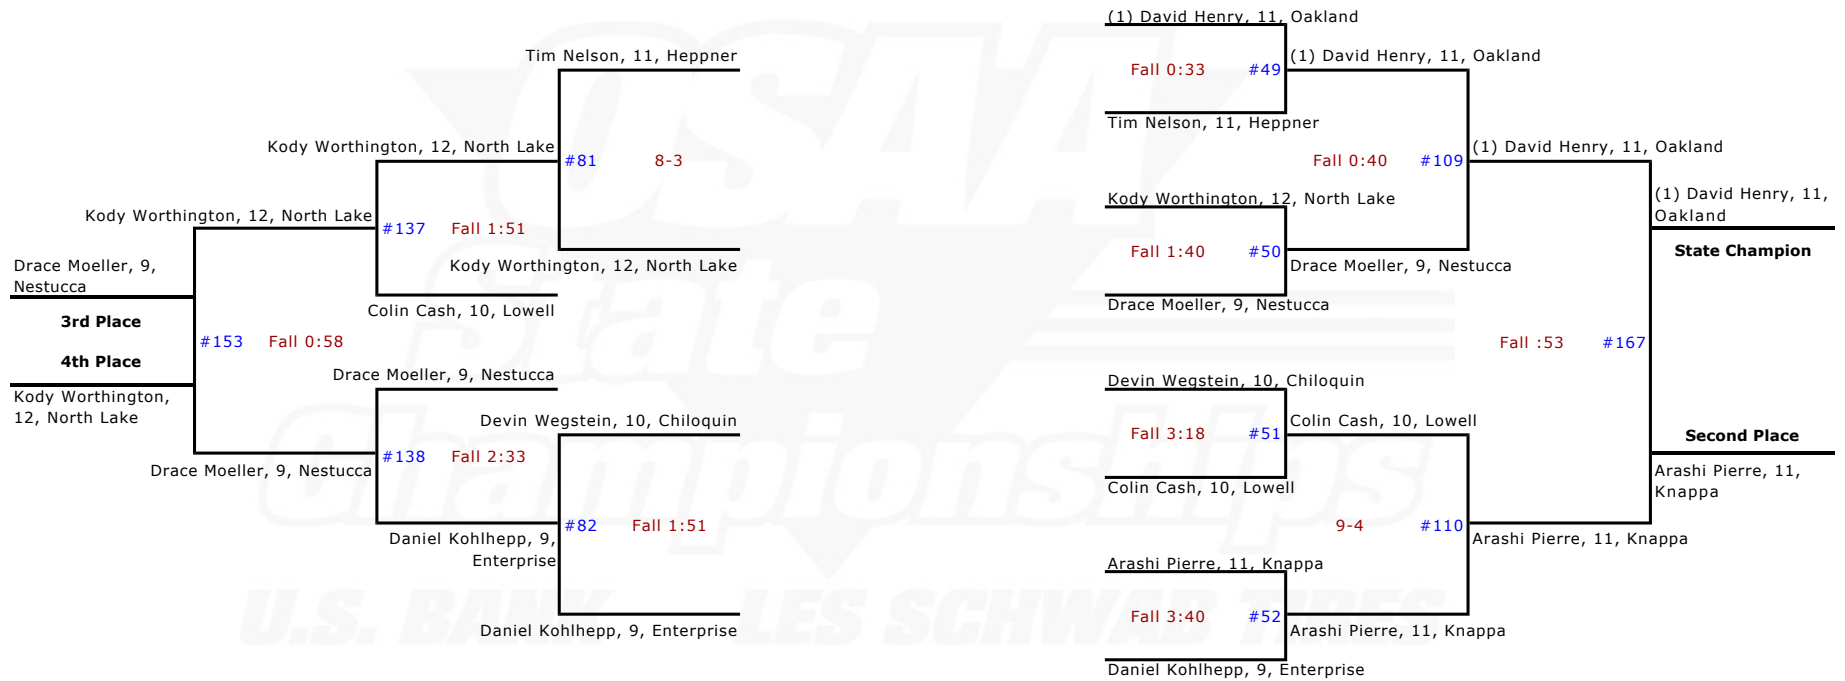

2012 OSAA/U.S. Bank/Les Schwab Tires 2A/1A Wrestling State Championships - 220 lbs