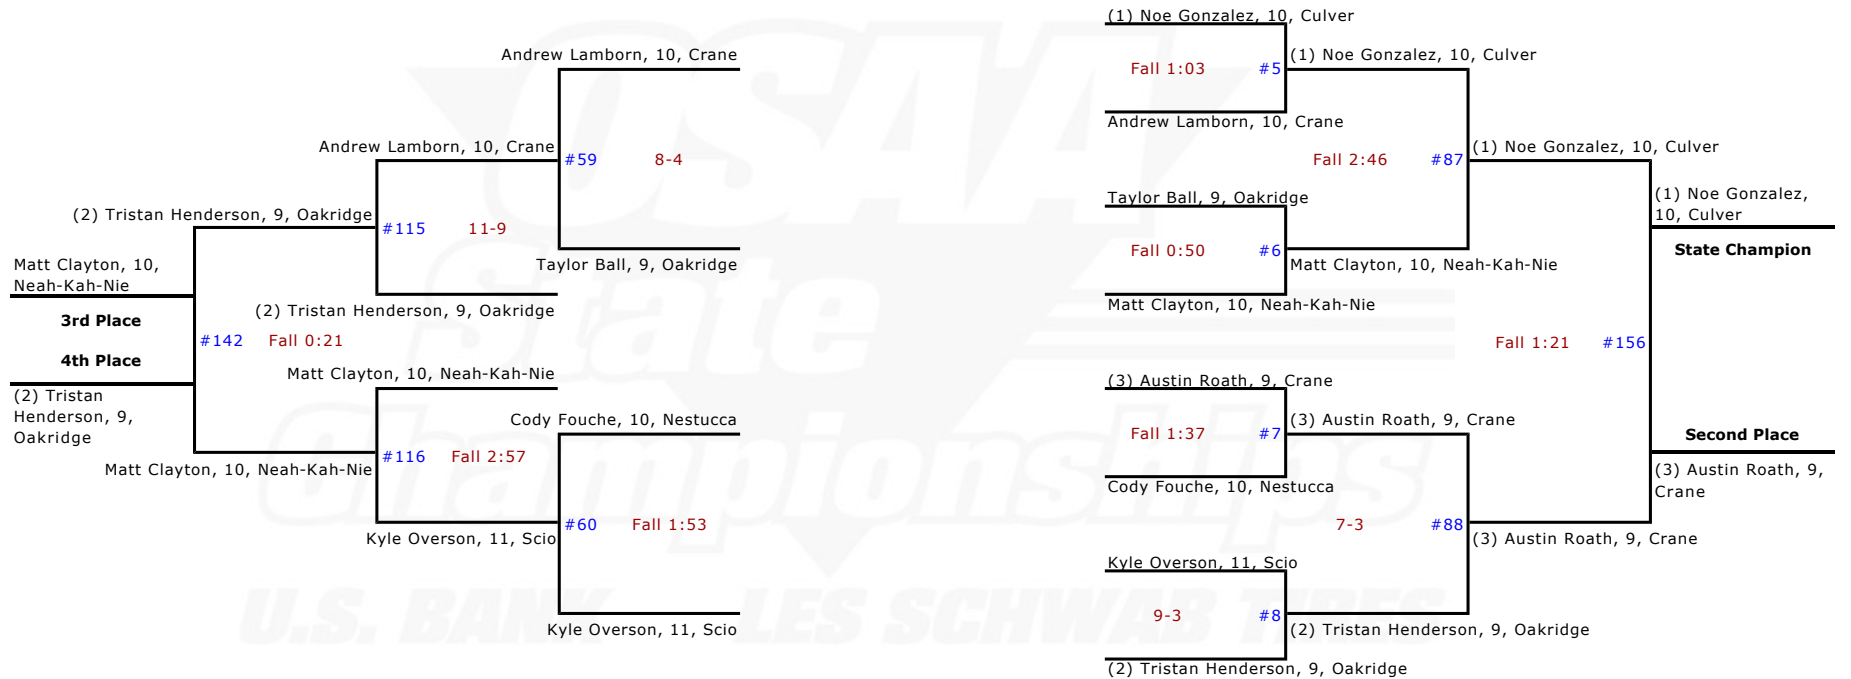

2012 OSAA/U.S. Bank/Les Schwab Tires 2A/1A Wrestling State Championships - 113 lbs