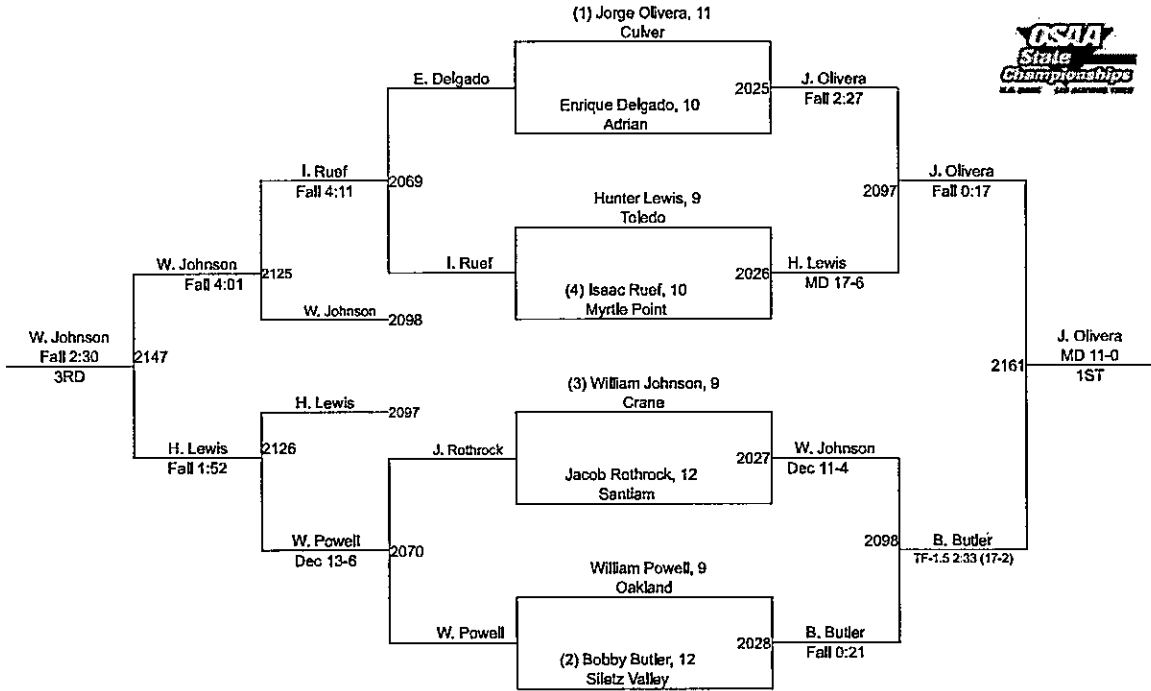

2017 OSAA/U.S. Bank/Les Schwab Tires Wrestling State Championships 2A/1A-145