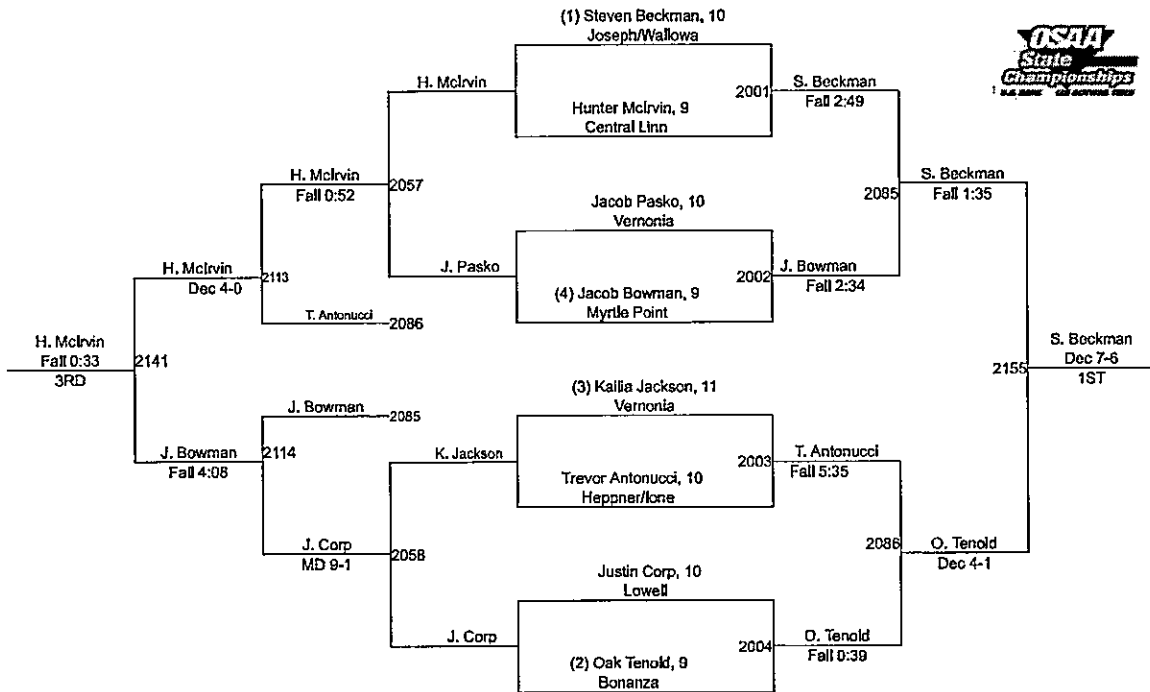

2017 OSAA U.S. Bank/Les Schwab Tires Wrestling State Championships 2A/1A-106