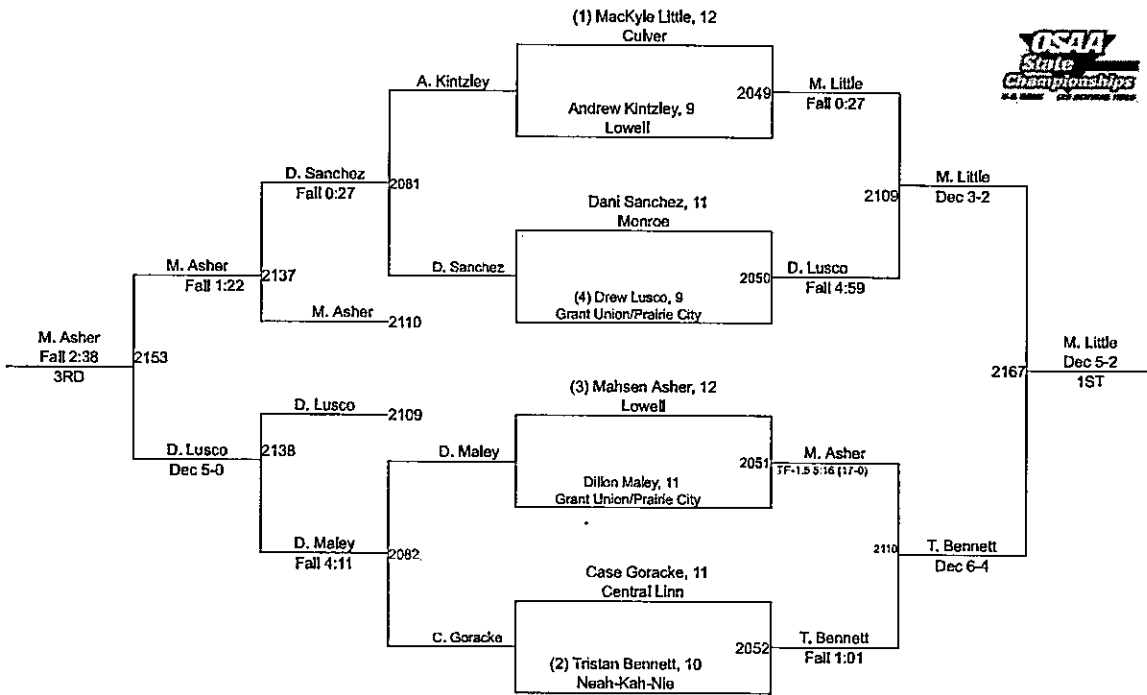

2017 OSAA/U.S. Bank/Les Schwab Tires Wrestling State Championships 2A/1A-220