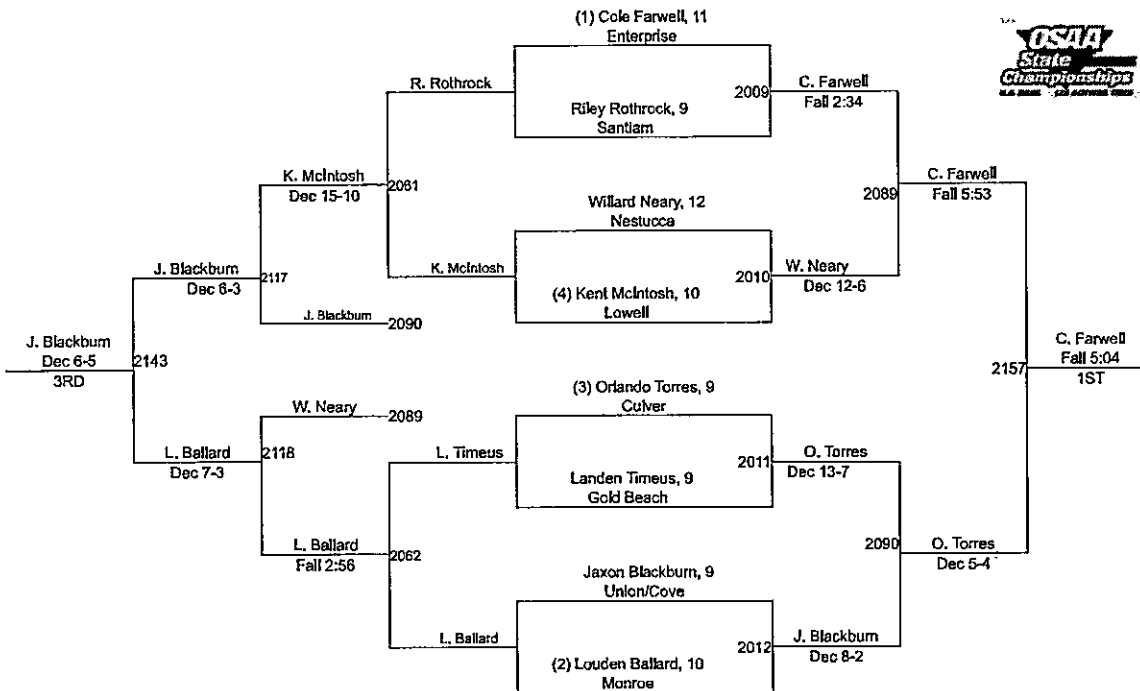

2017 OSAA/U.S. Bank/Les Schwab Tires Wrestling State Championships 2A/1A-120