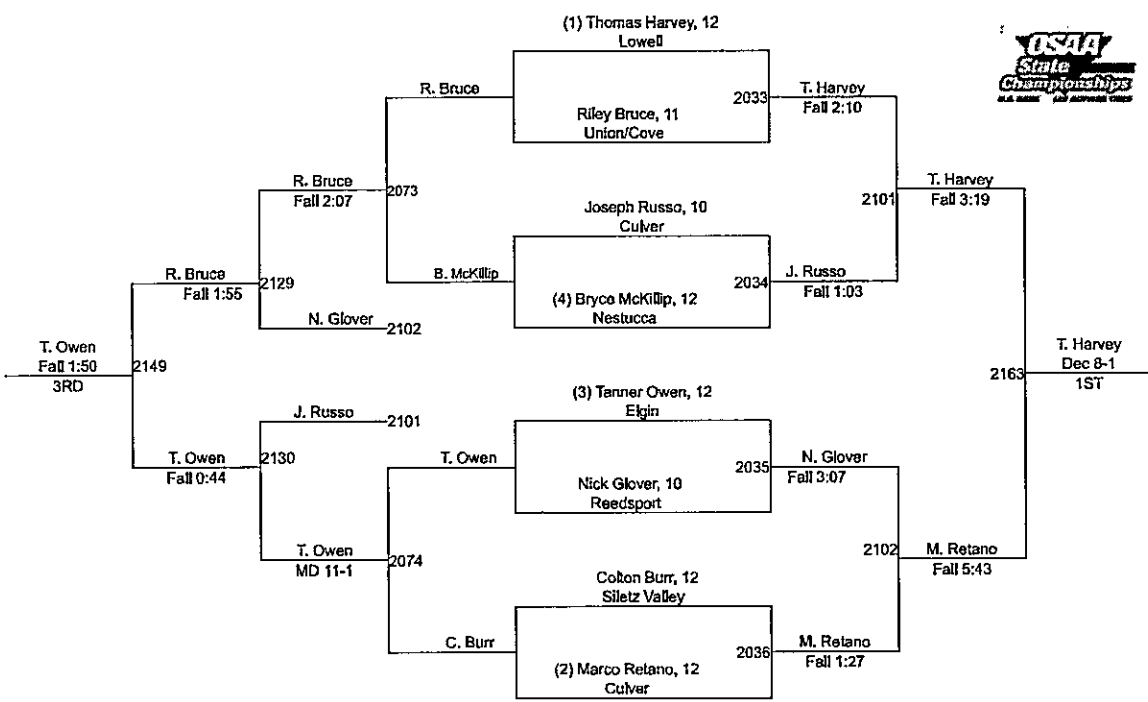

2017 OSAA/U.S. Bank/Les Schwab Tires Wrestling State Championships 2A/1A-160