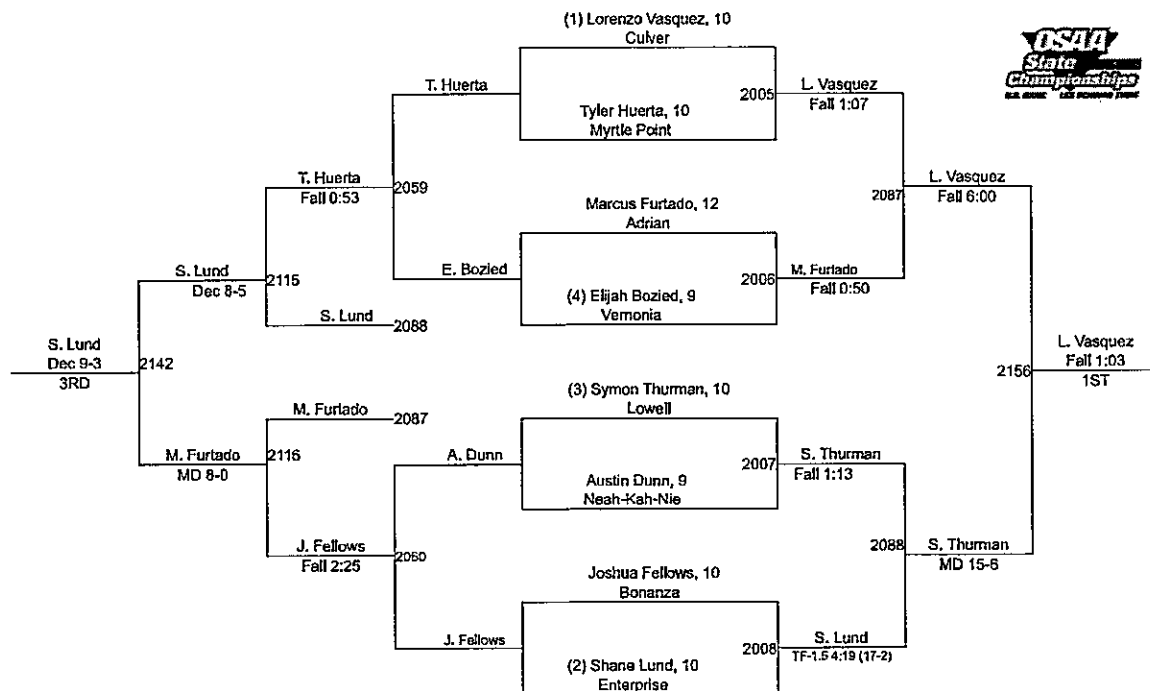

2017 OSAA U.S. Bank/Les Schwab Tires Wrestling State Championships 2A/1A-113