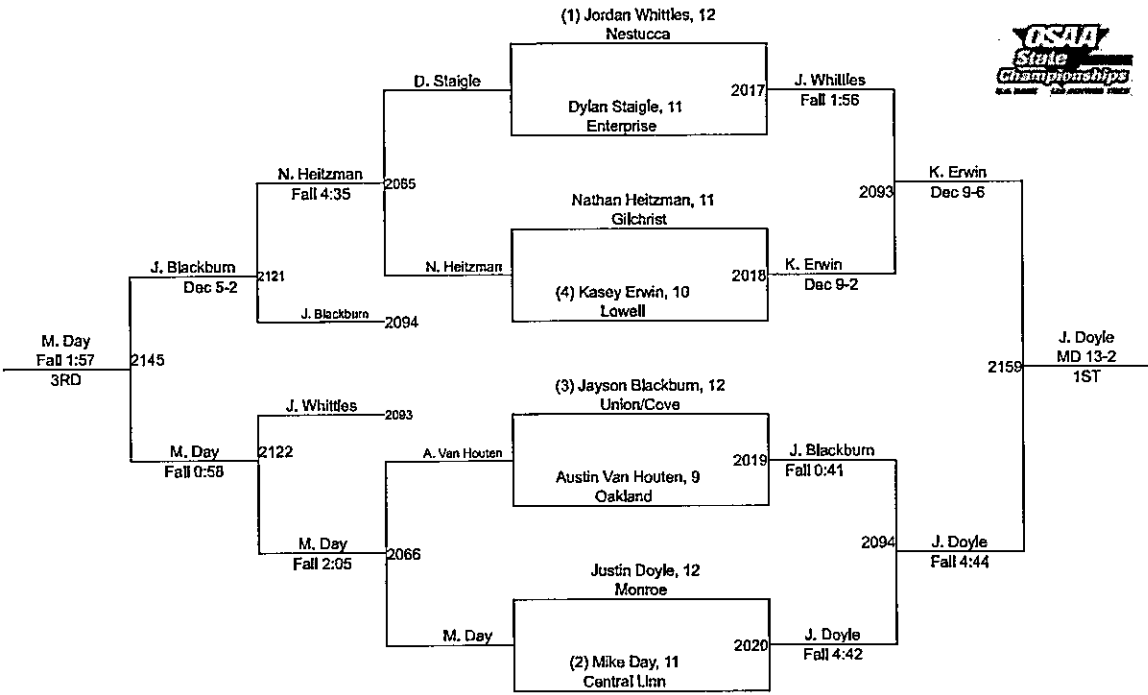

2017 OSAA/U.S. Bank/Les Schwab Tires Wrestling State Championships 2A/1A-132