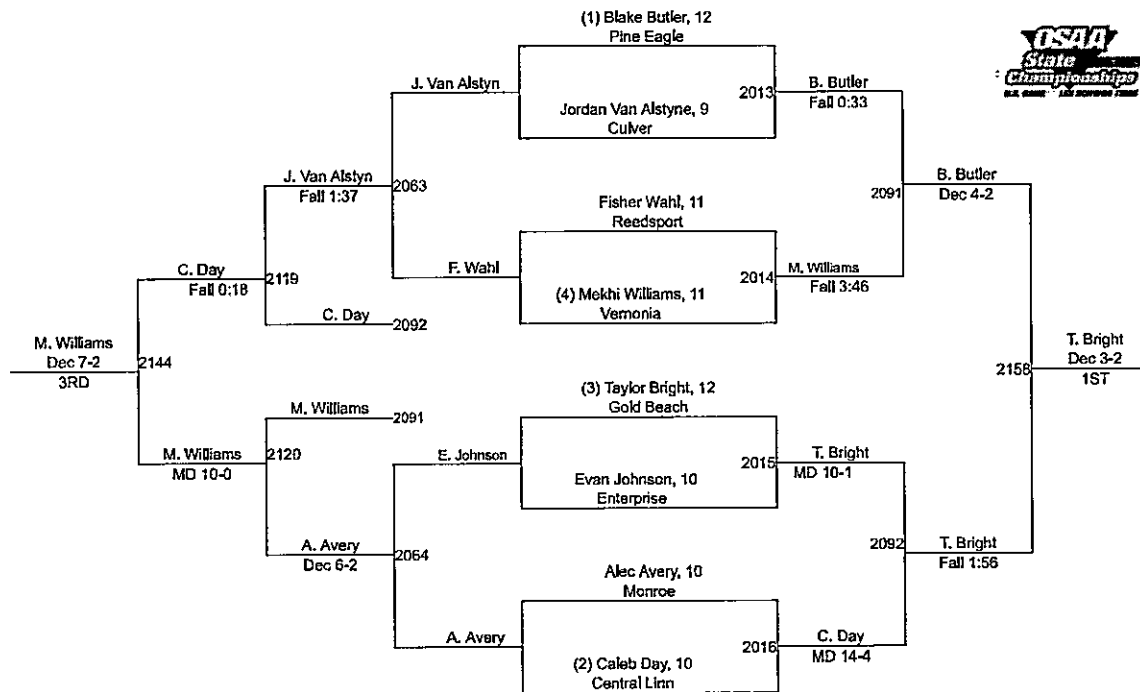

2017 OSAA/U.S. Bank/Les Schwab Tires Wrestling State Championships 2A/1A-126