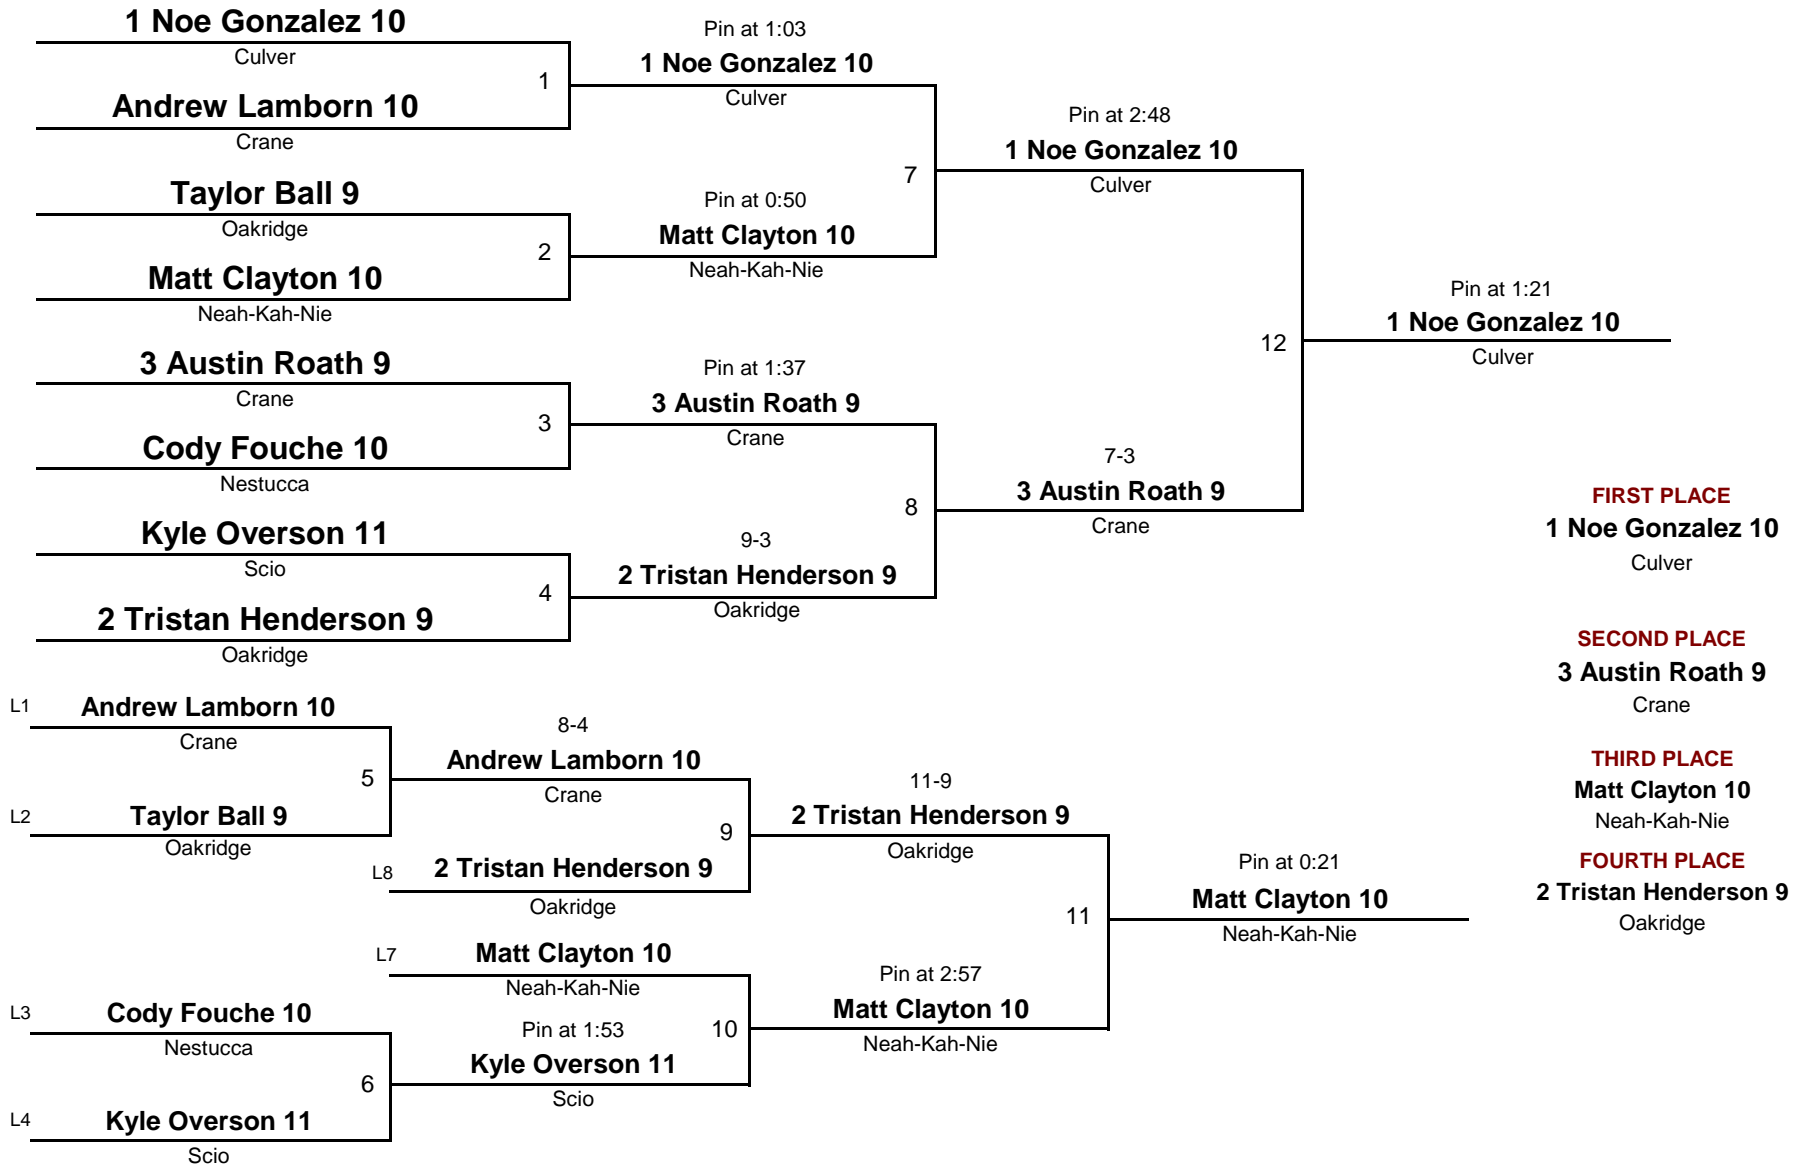

HS
DIVISION

113
WEIGHT

2012 2A/1A State Championships

February 25, 2012