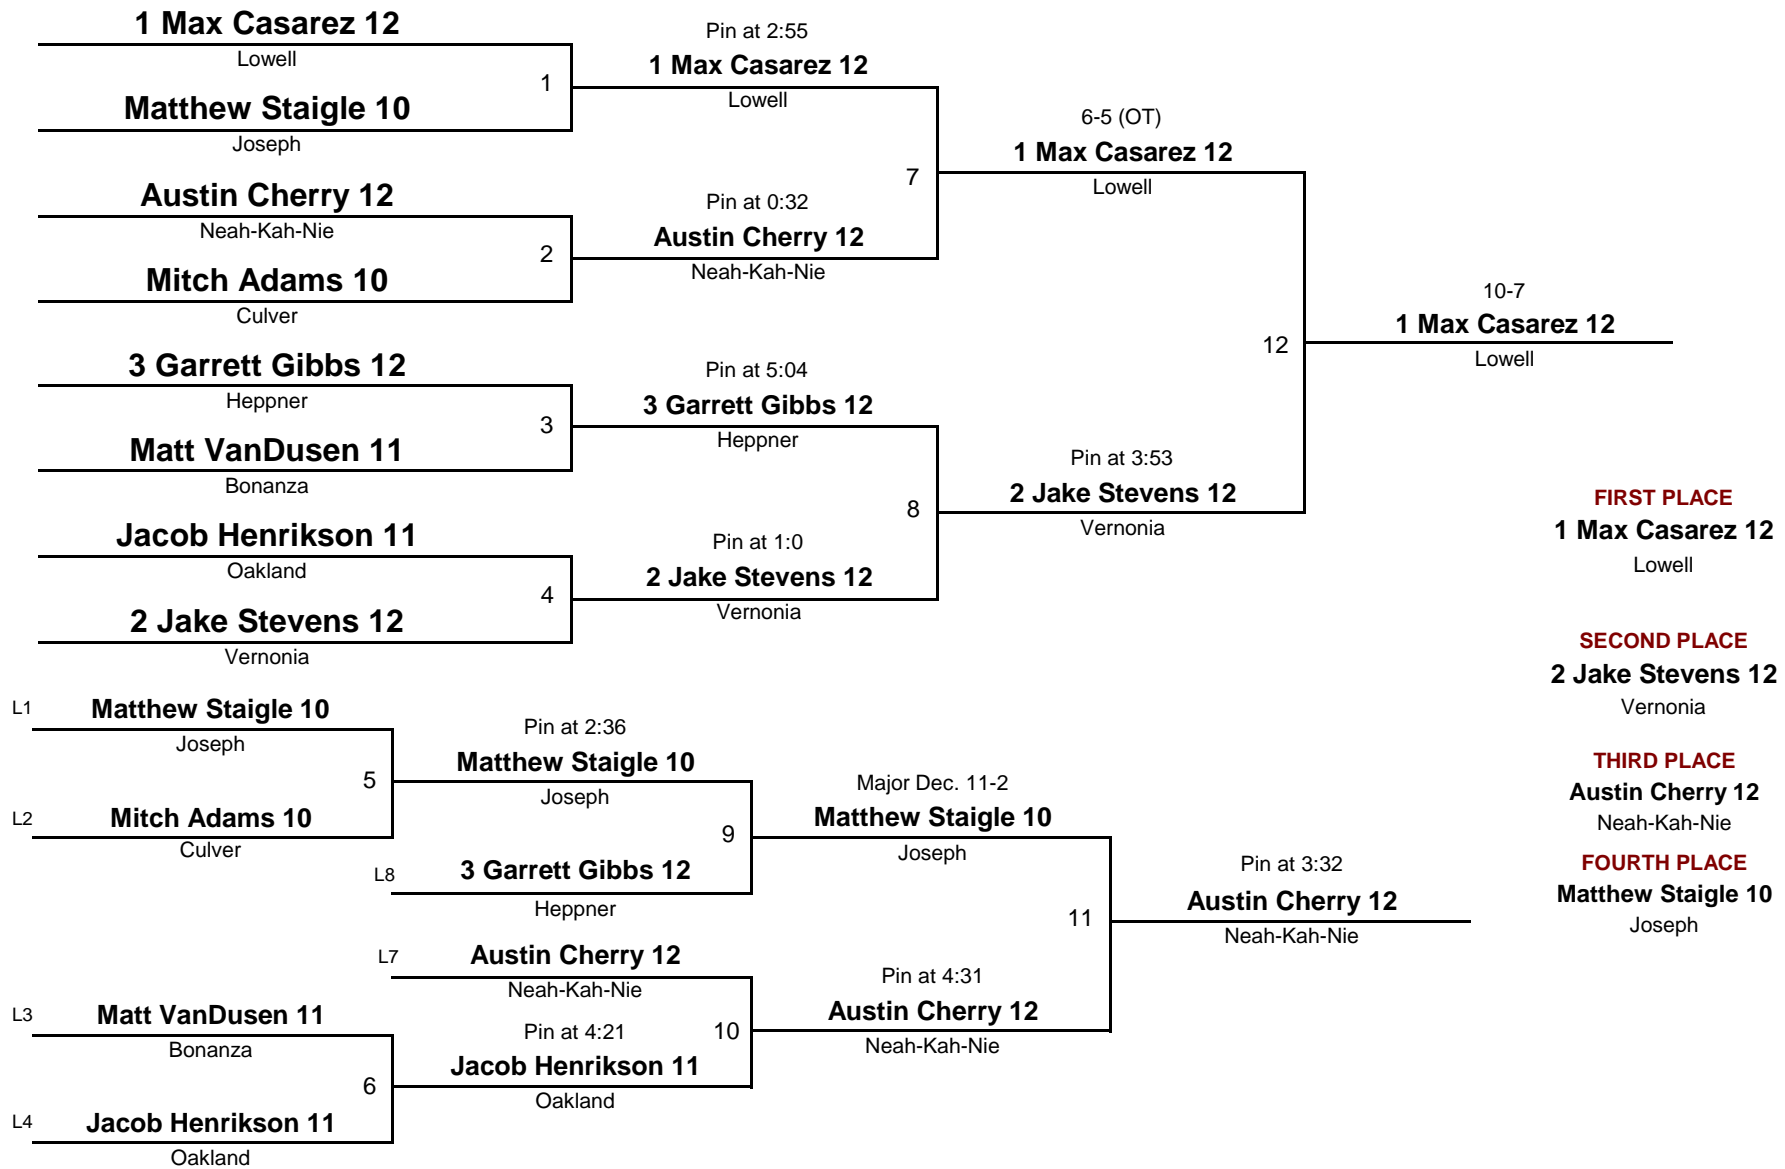

HS

182

2012 2A/1A State Championships

DIVISION

WEIGHT

February 25, 2012