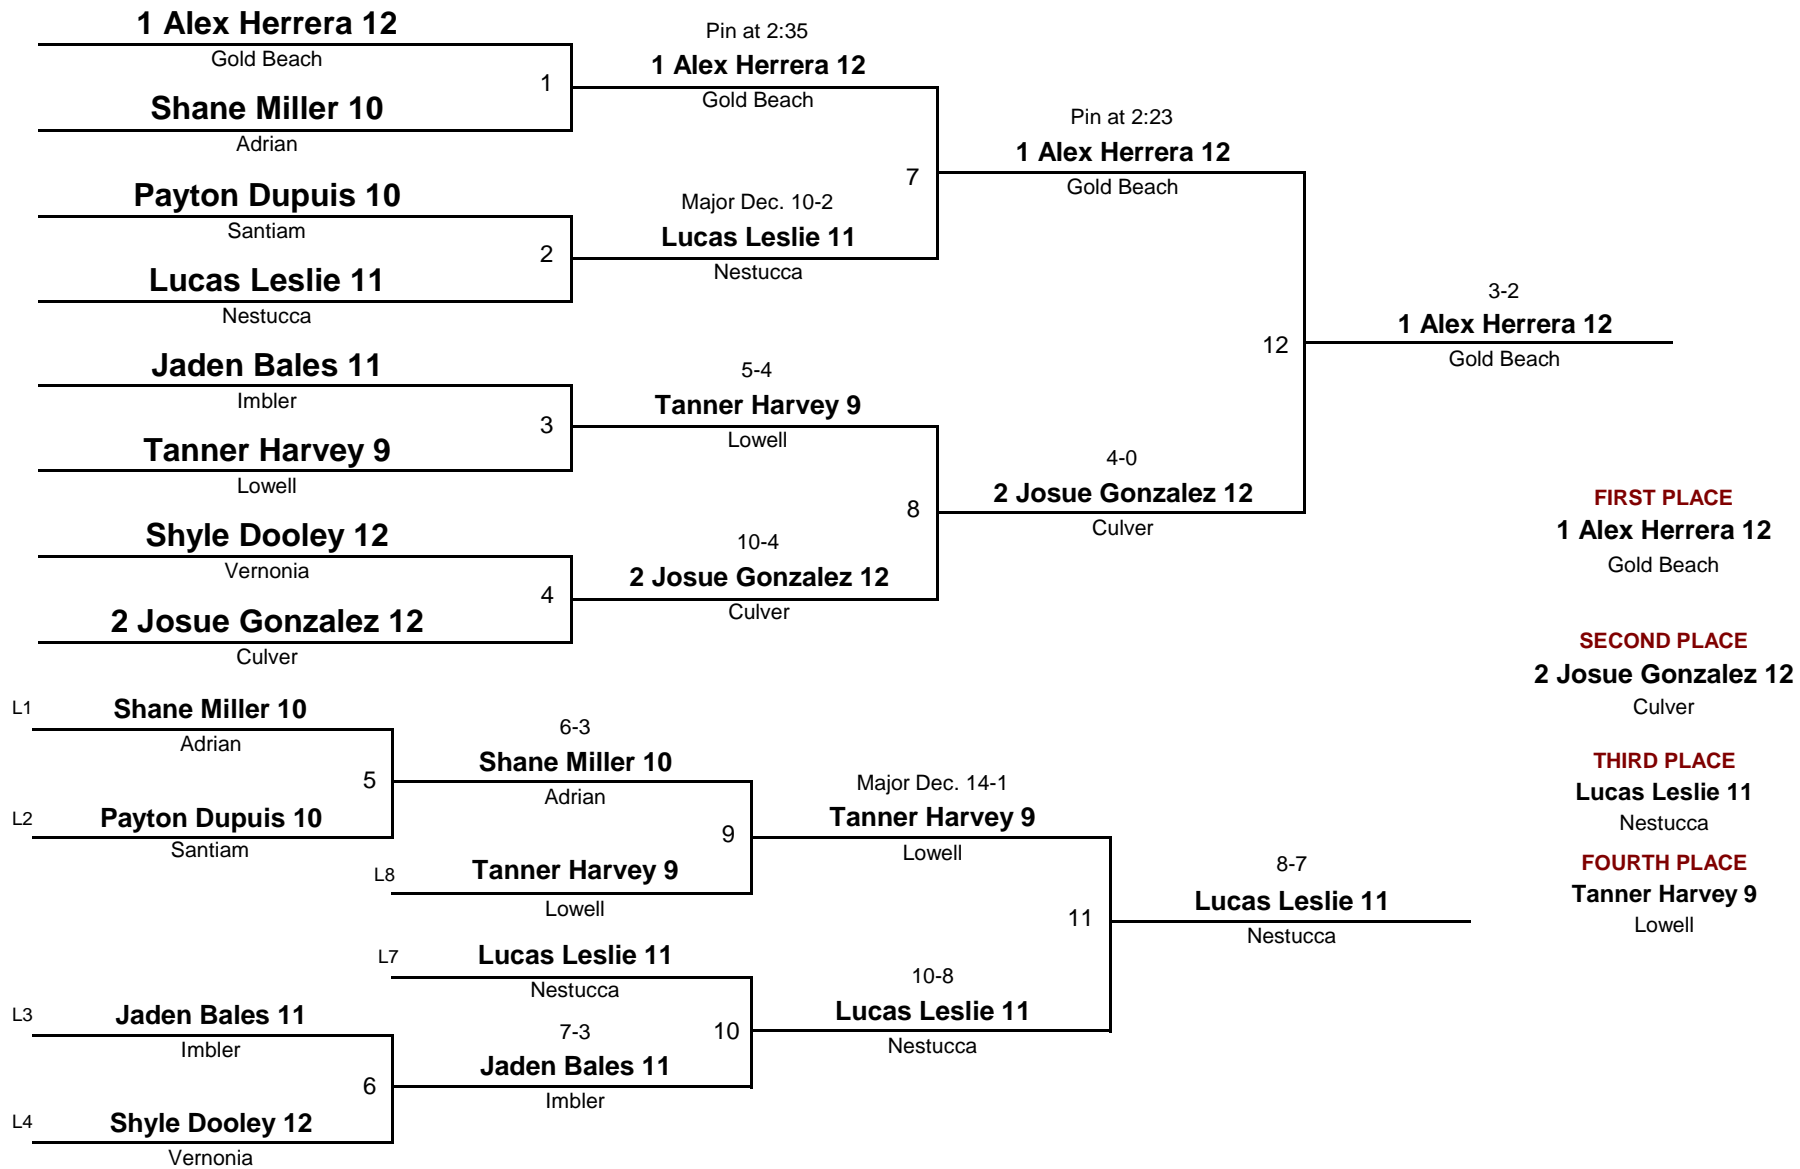

HS

132

2012 2A/1A State Championships

DIVISION

WEIGHT

February 25, 2012