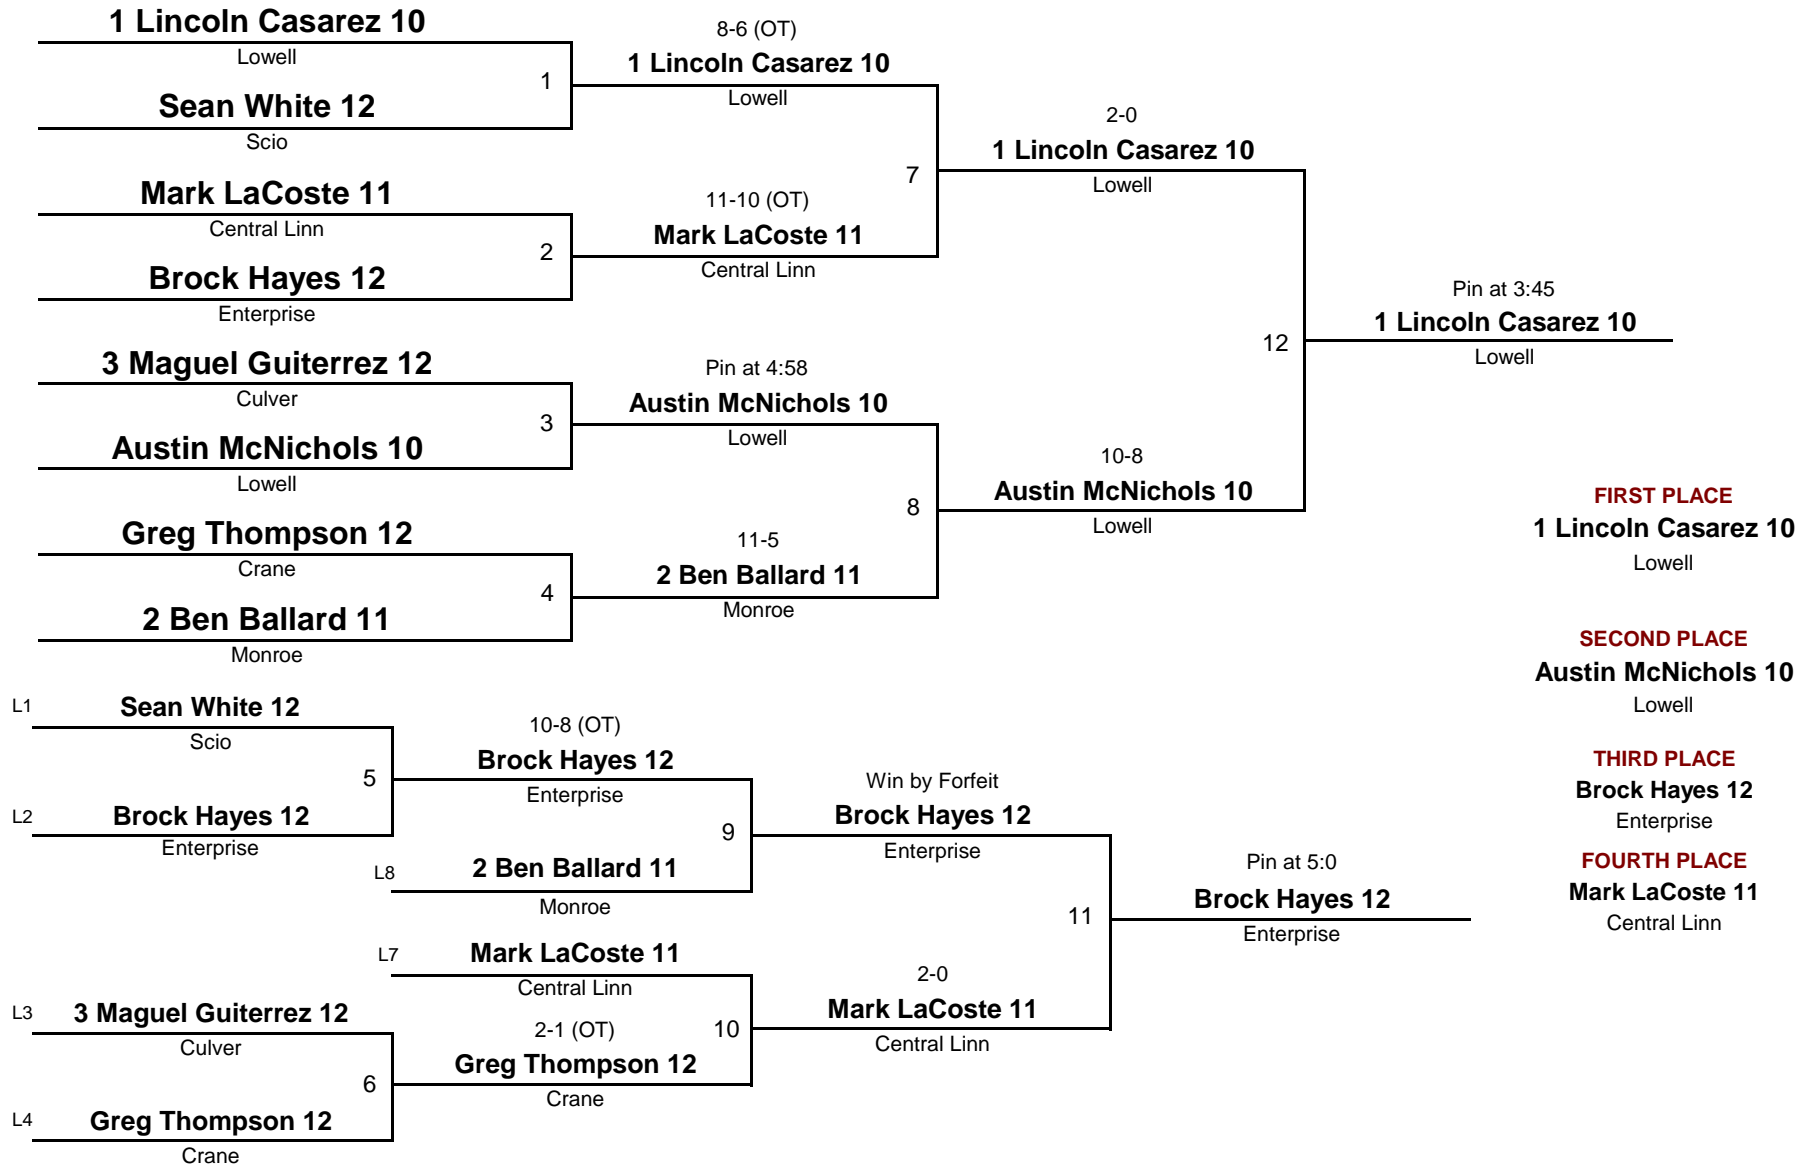

HS
DIVISION

160
WEIGHT

2012 2A/1A State Championships

February 25, 2012