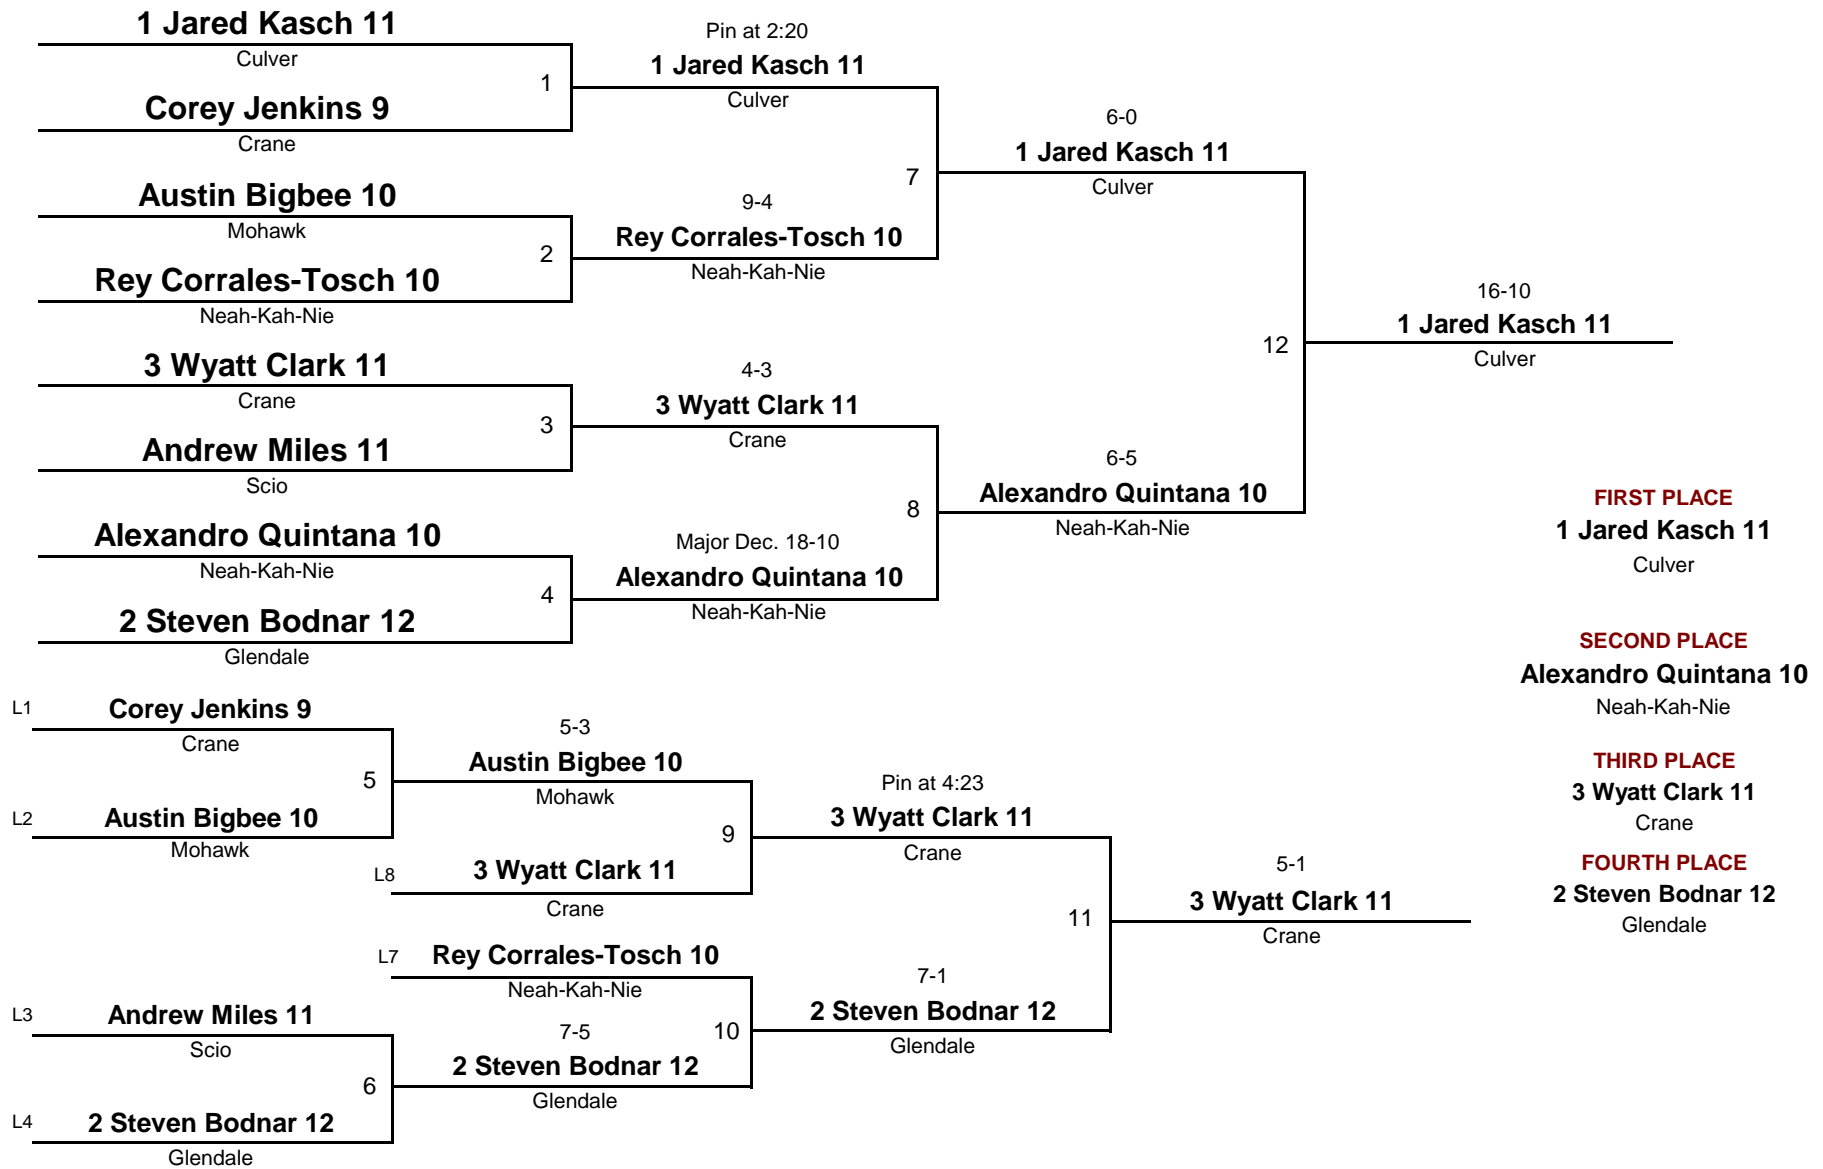

HS

126

2012 2A/1A State Championships

DIVISION

WEIGHT

February 25, 2012