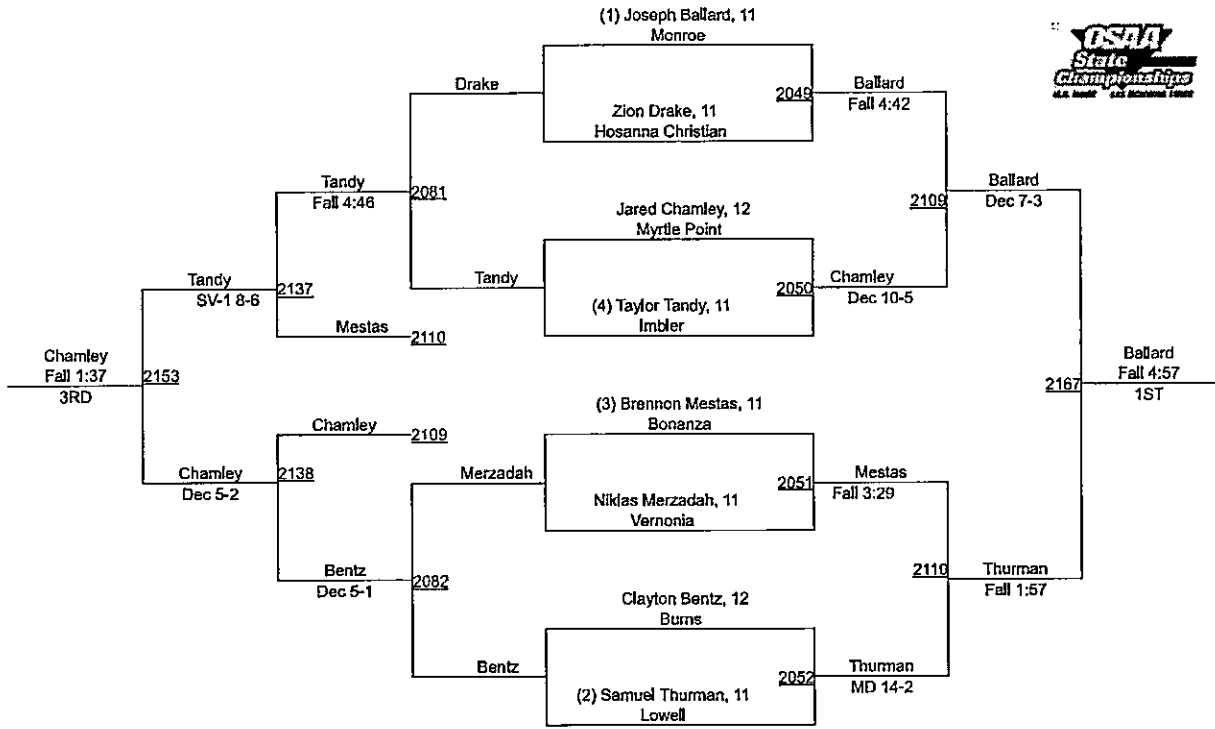

2015 OSAA/U.S. Bank/Les Schwab Tires Wrestling State Championships 2A/1A - 220