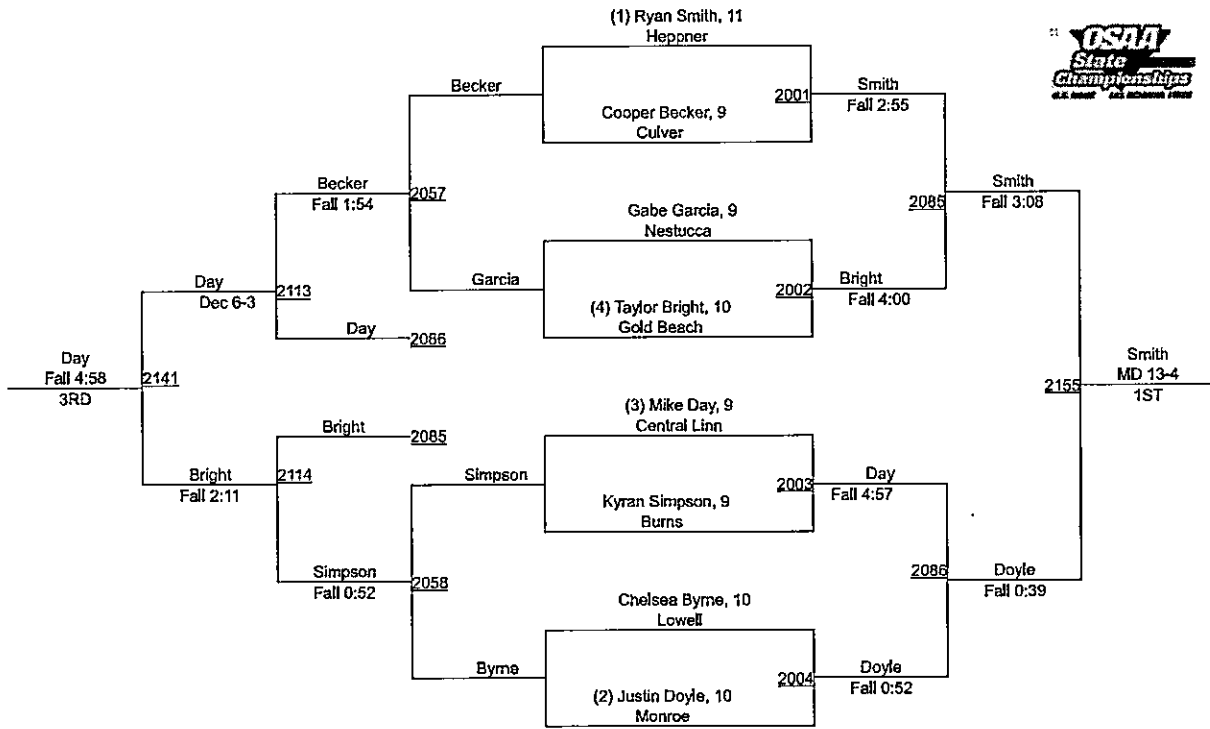

2015 OSAA/U.S. Bank/Les Schwab Tires Wrestling State Championships 2A/1A - 106