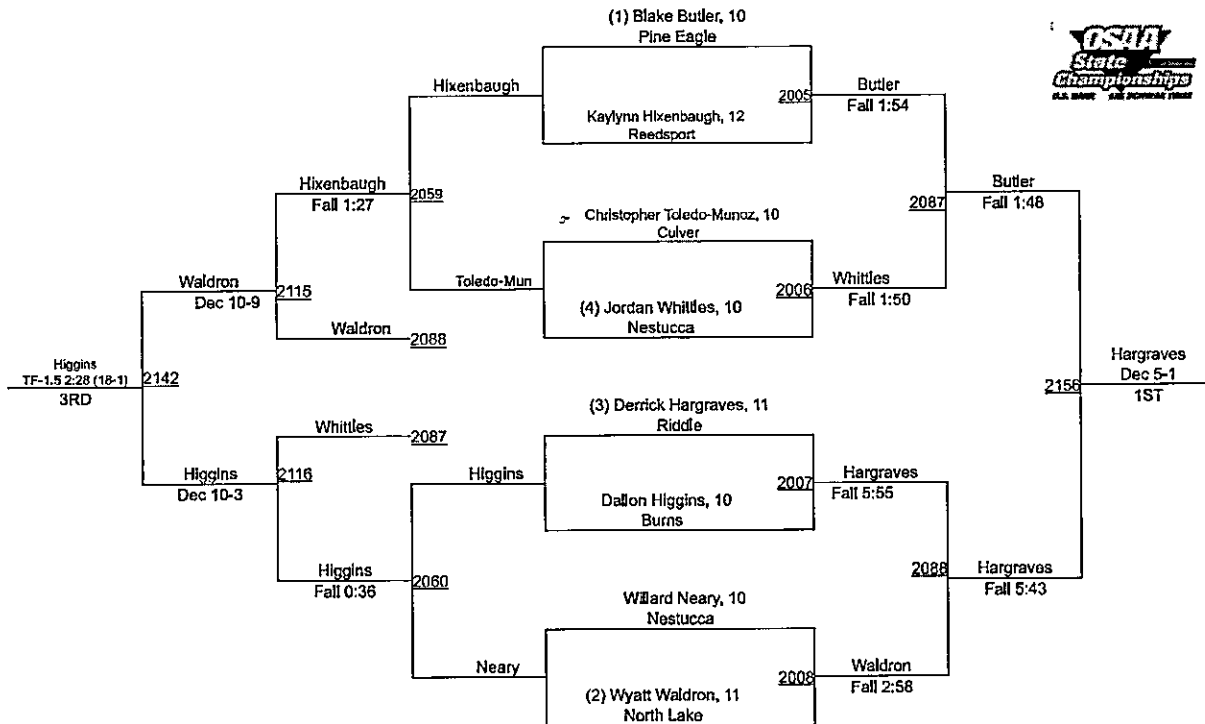

2015 OSAA/U.S. Bank/Les Schwab Tires Wrestling State Championships 2A/1A - 113