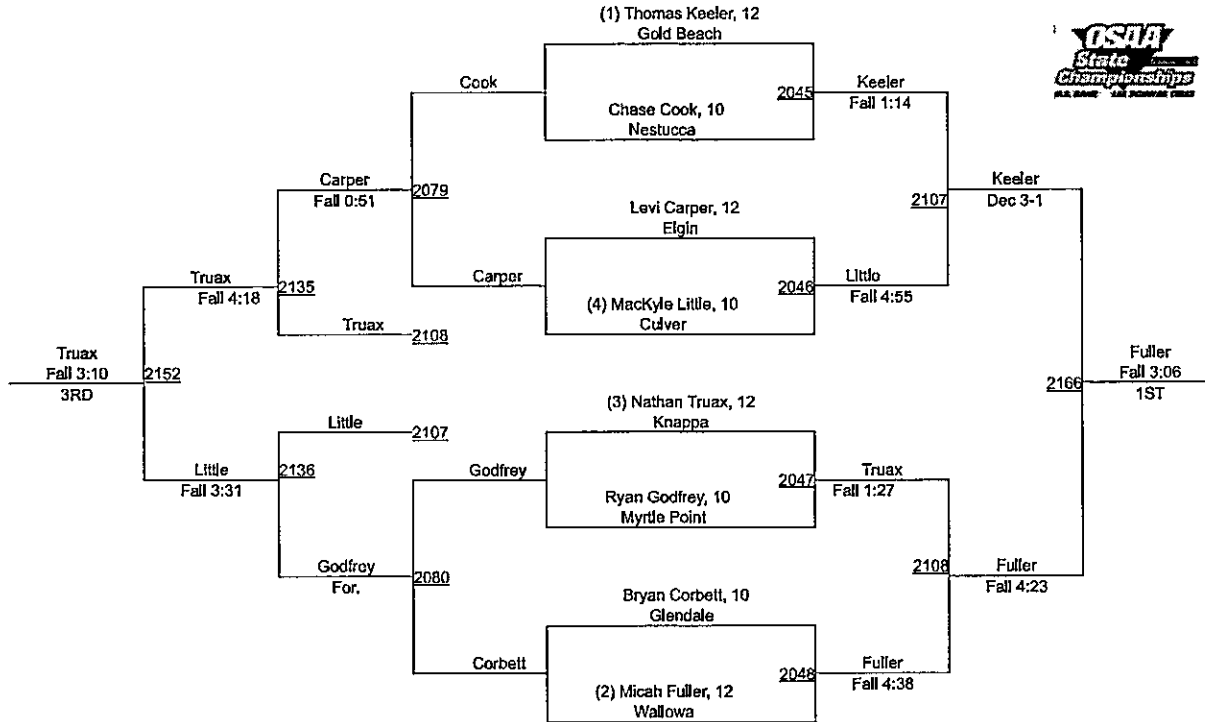

2015 OSAA/U.S. Bank/Les Schwab Tires Wrestling State Championships 2A/1A - 195