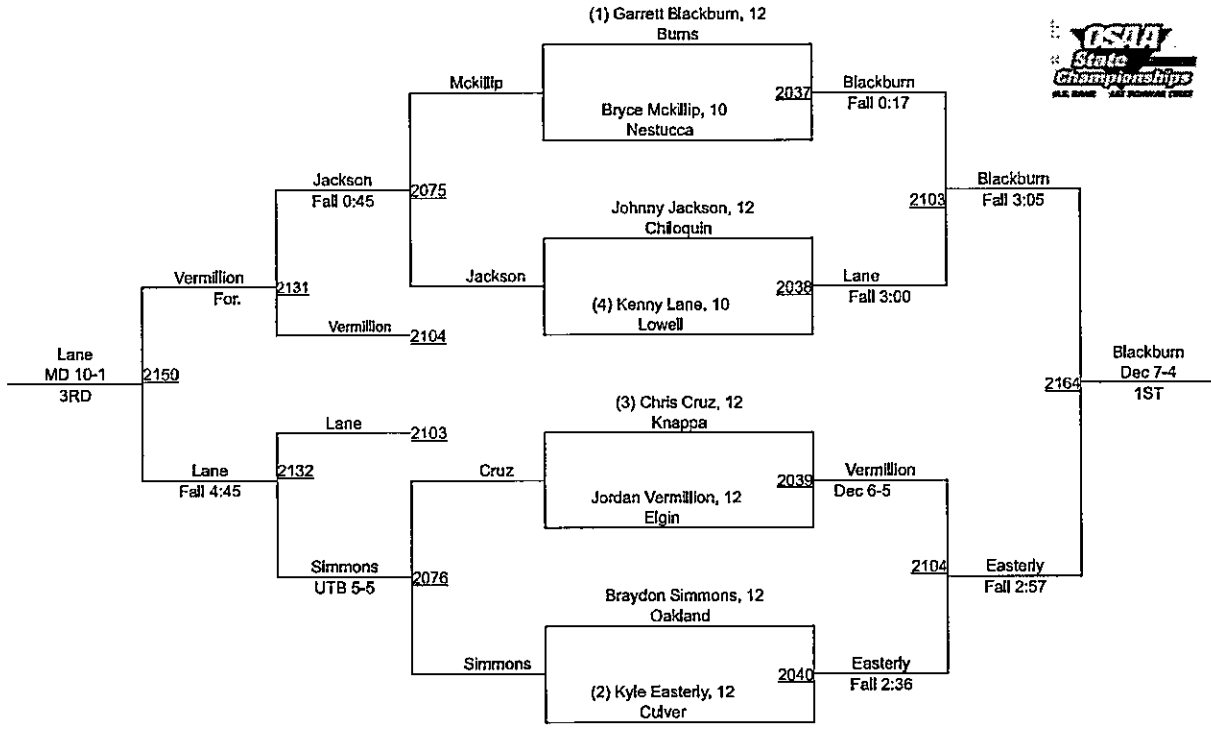

2015 OSAA/U.S. Bank/Les Schwab Tires Wrestling State Championships 2A/1A - 170