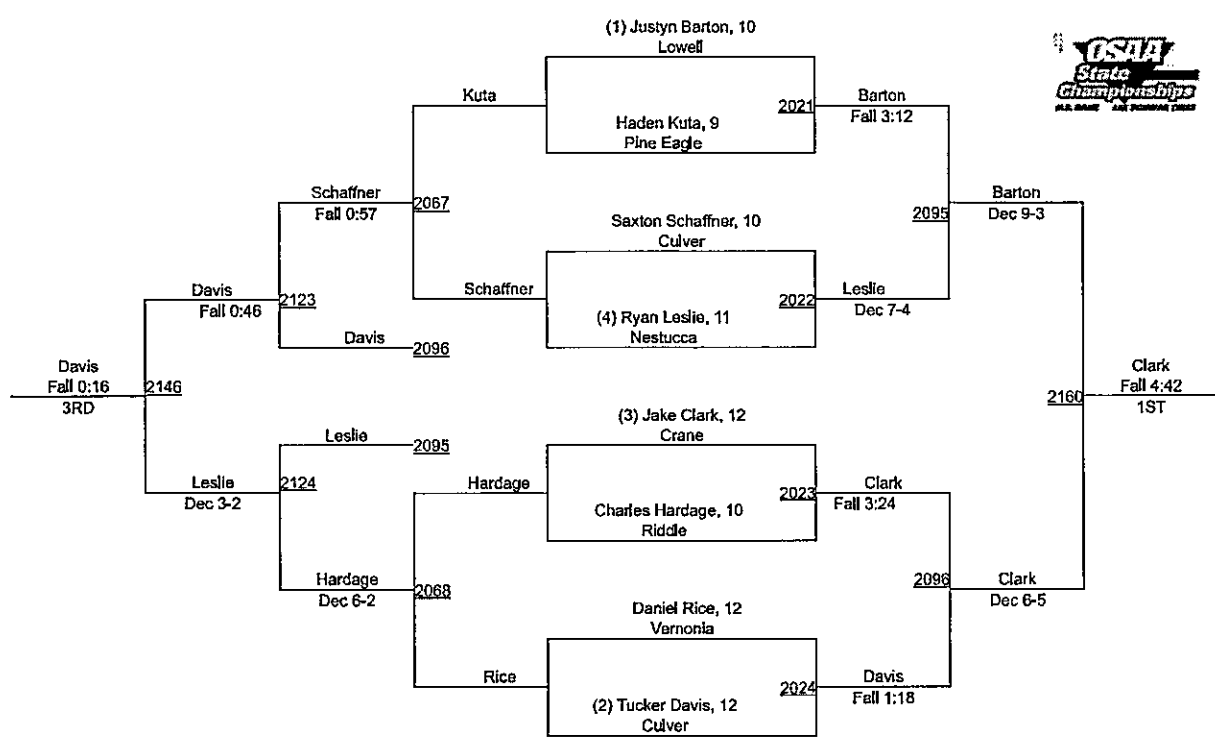

2015 OSAA/U.S. Bank/Les Schwab Tires Wrestling State Championships 2A/1A - 138