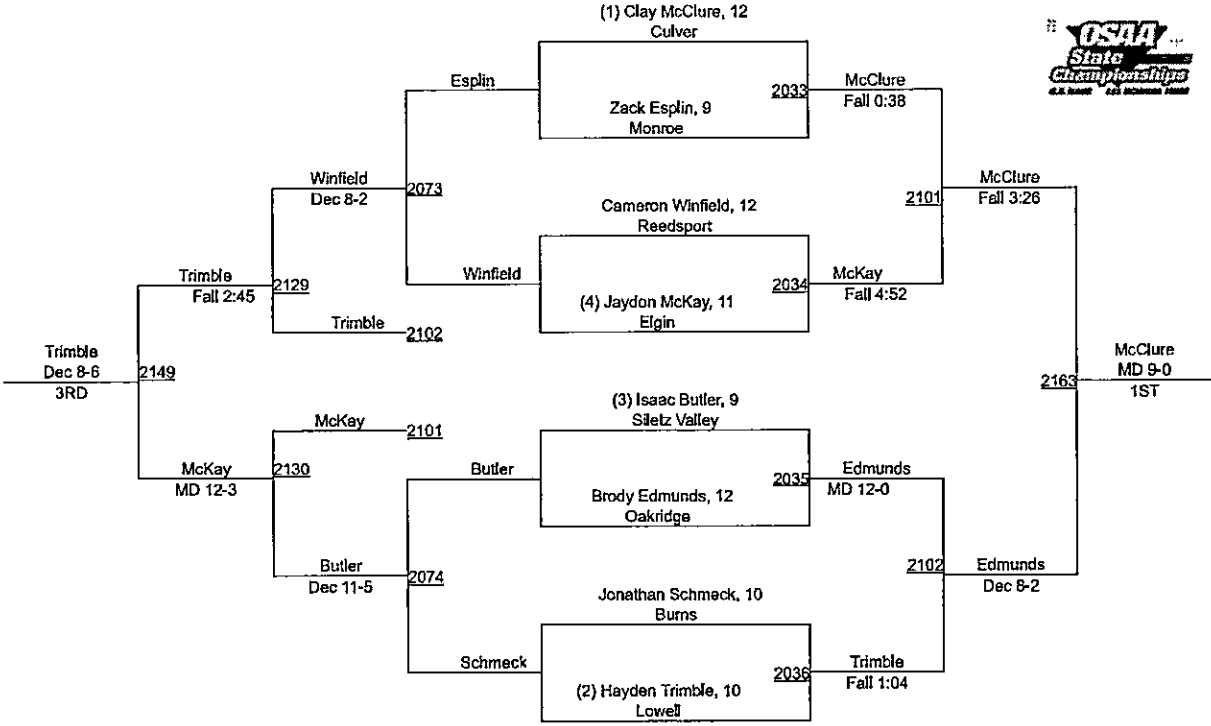

2015 OSAA/U.S. Bank/Les Schwab Tires Wrestling State Championships 2A/1A - 160