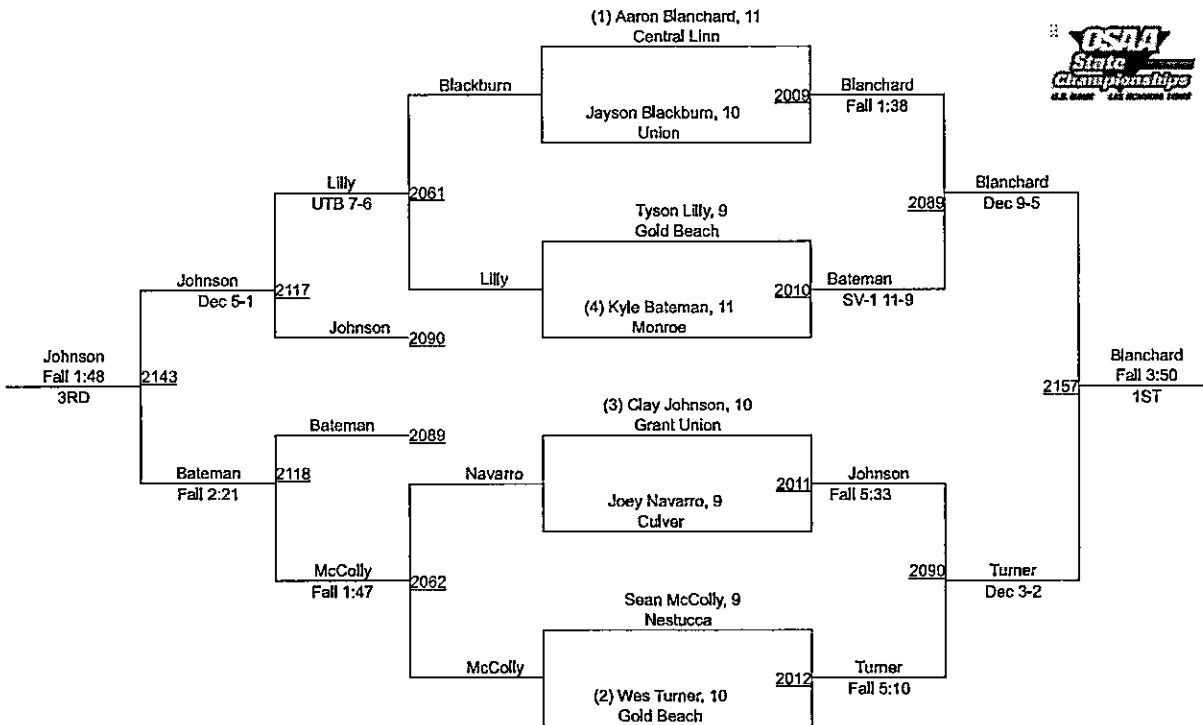

2015 OSAA/U.S. Bank/Les Schwab Tires Wrestling State Championships 2A/1A - 120