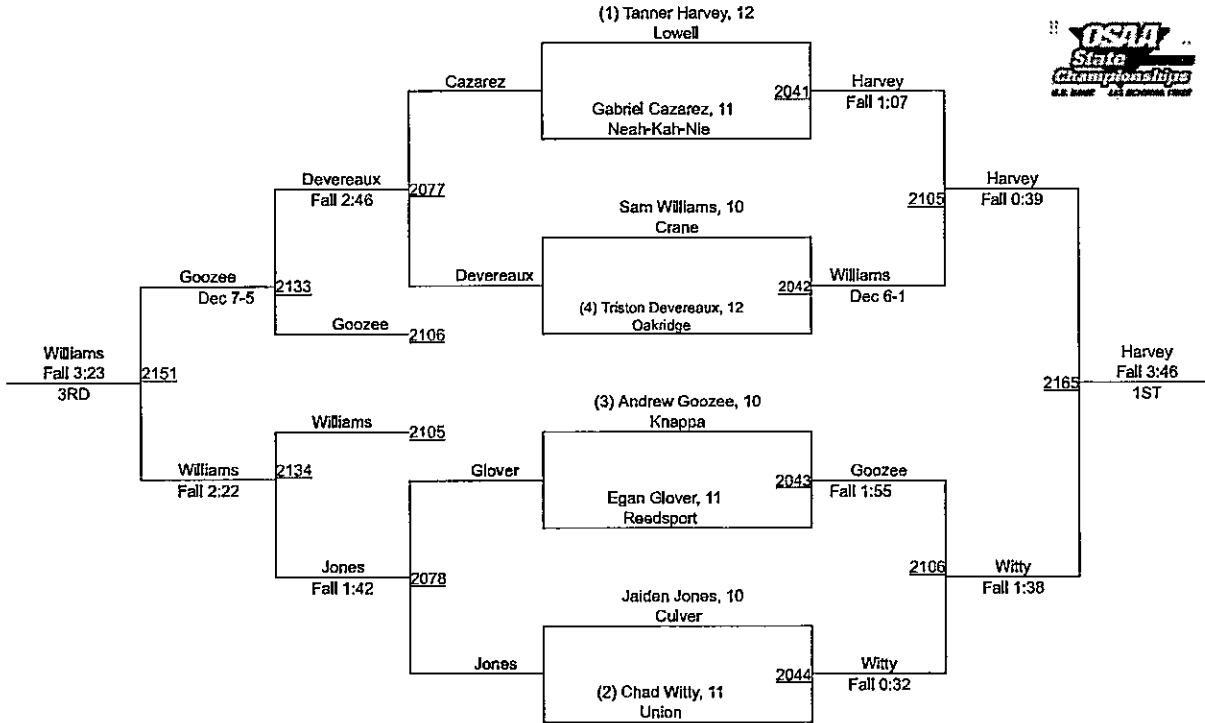

2015 OSAA/U.S. Bank/Les Schwab Tires Wrestling State Championships 2A/1A - 182