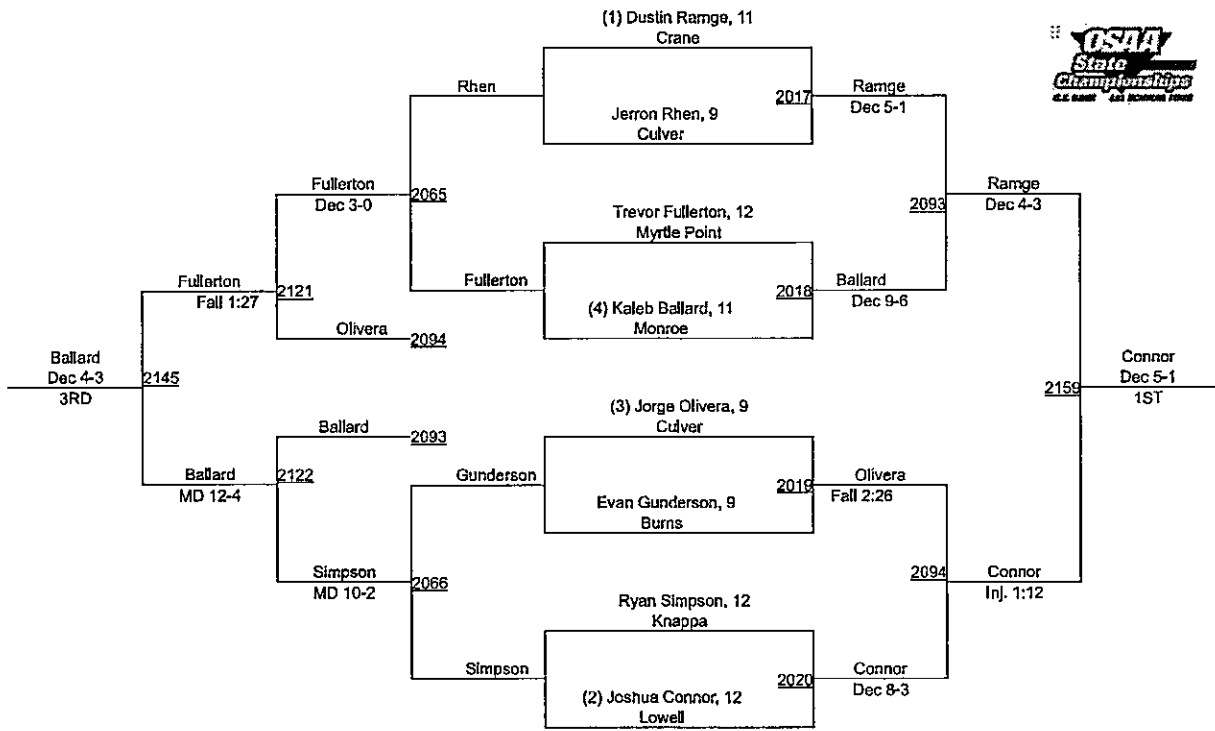

2015 OSAA/U.S. Bank/Les Schwab Tires Wrestling State Championships 2A/1A - 132