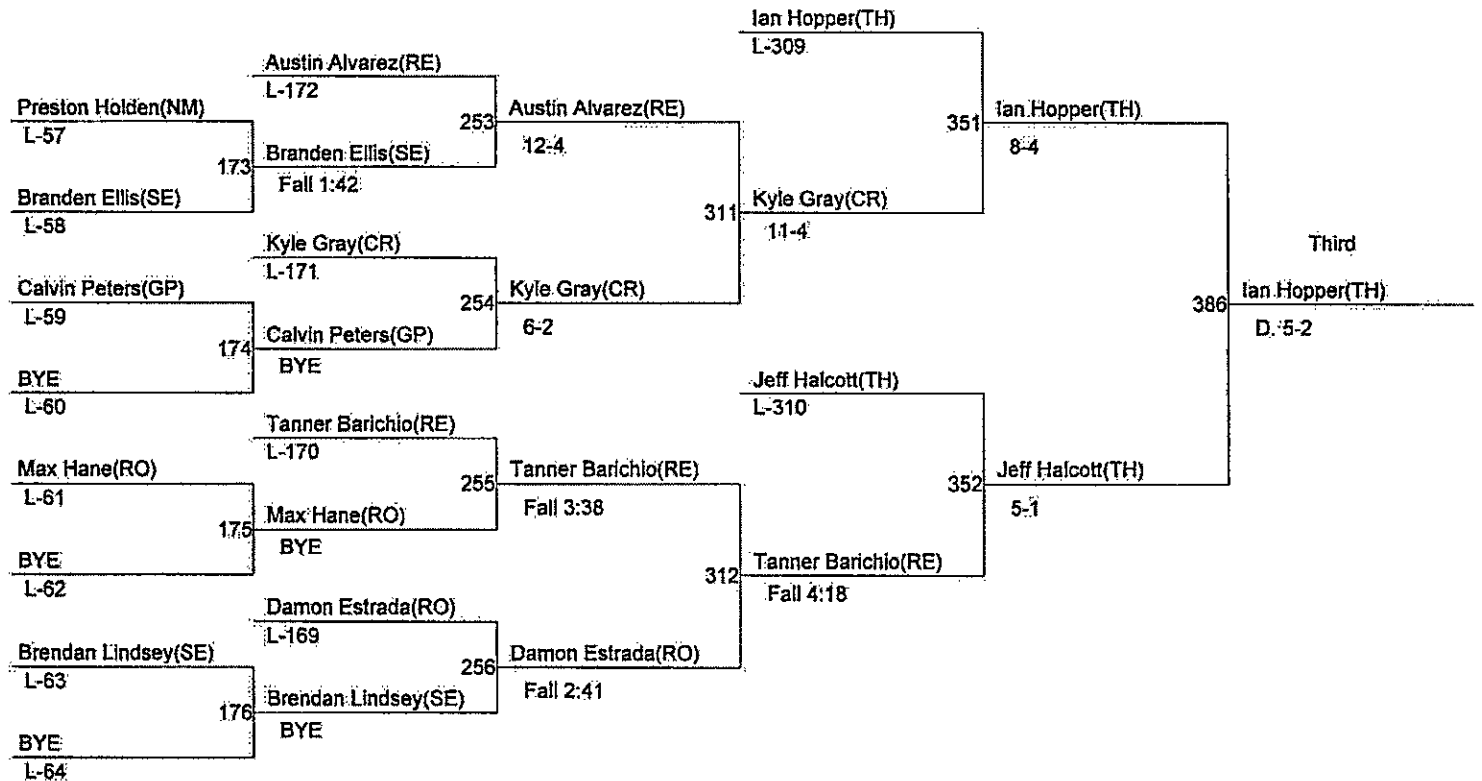

2011 6A Special District 4

Weight Class : 145