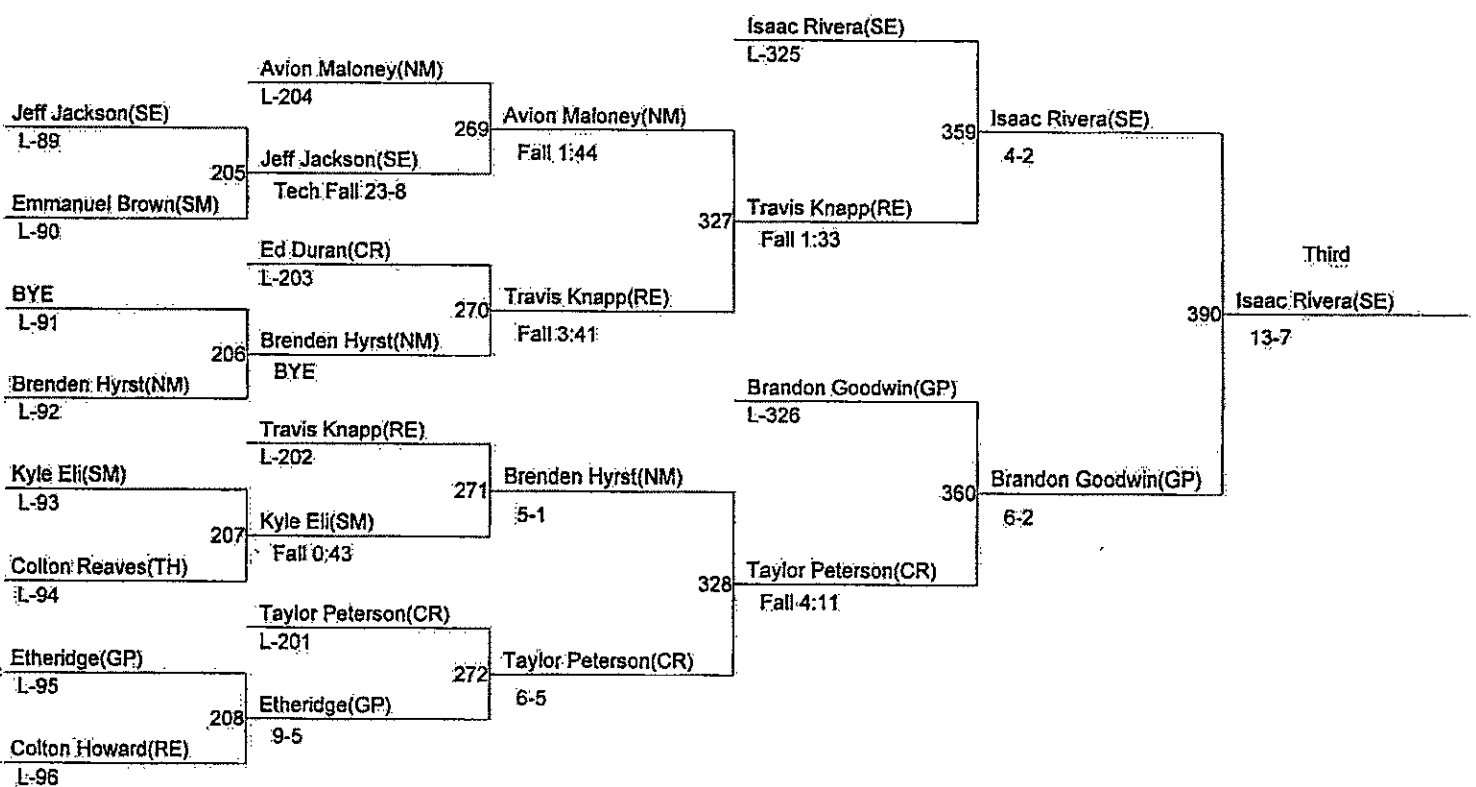

Weight Class : 160

2011 6A Special District 4

Weight Class : 171

2011 6A Special District 4

Weight Class: 189

2011 6A Special District 4

Weight Class: 215

1. Ben Goirgolzarri(RO)
2. Colin Lahti(TH)
3. Joel Applebaum(RO)
4. Tony Denison(SH)
5. Parker Goodwin(GP)
6. Austin Scarle(SE)