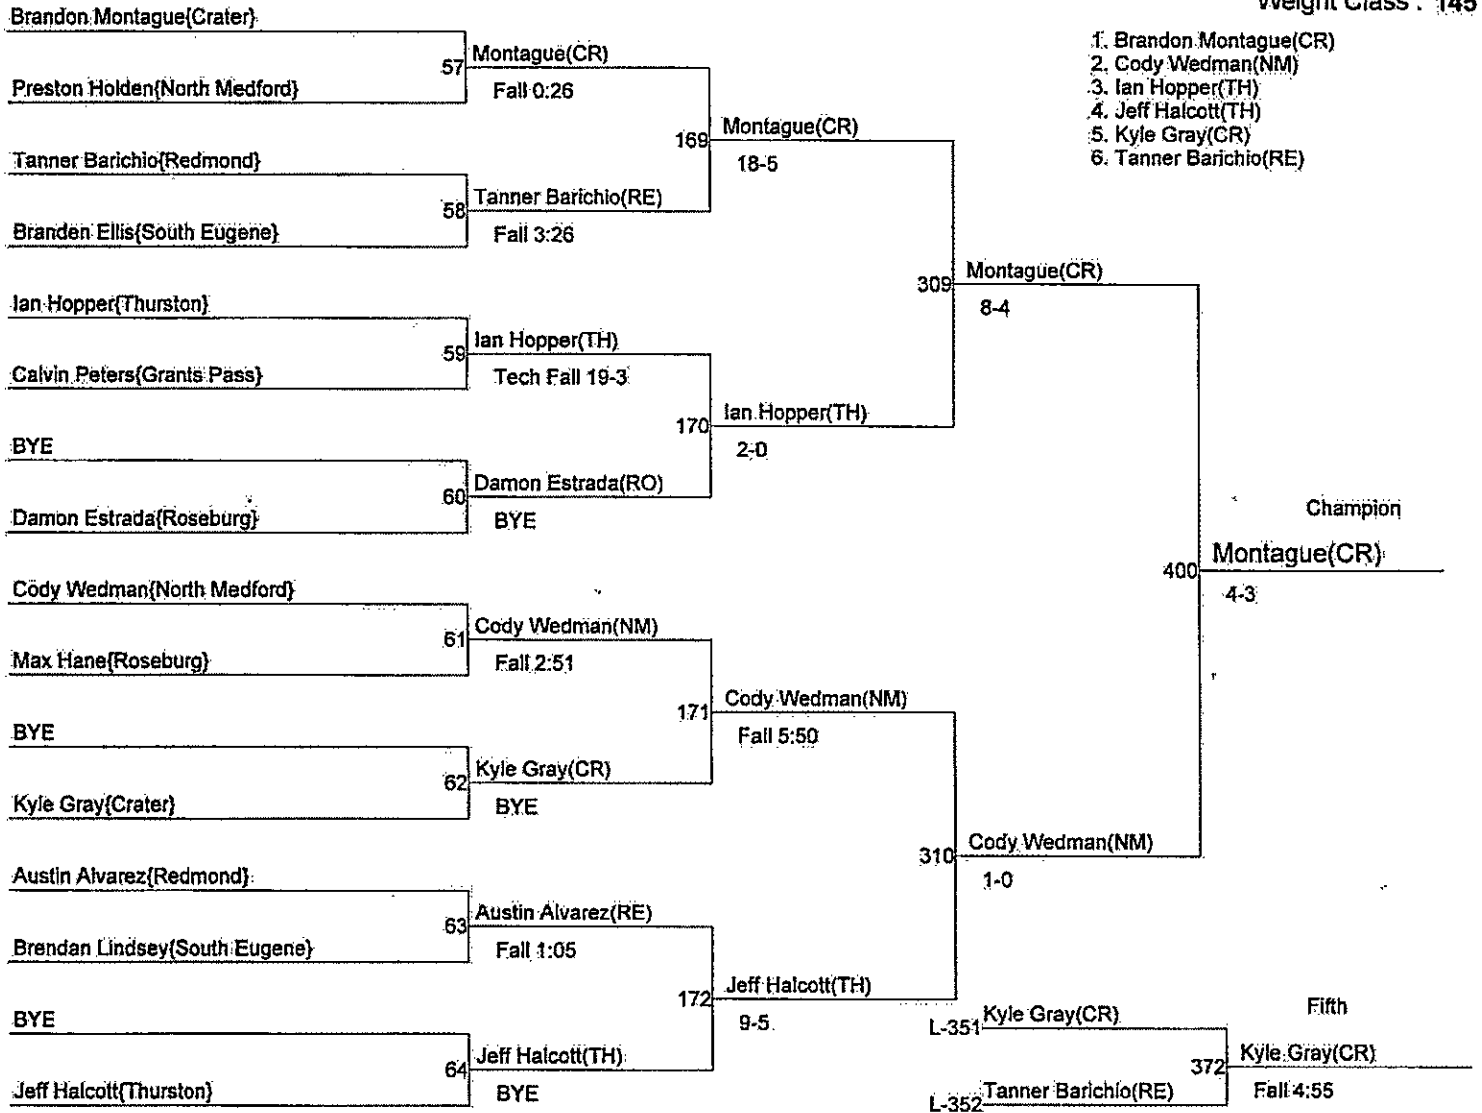

2011 6A Special District 4

Weight Class : 145