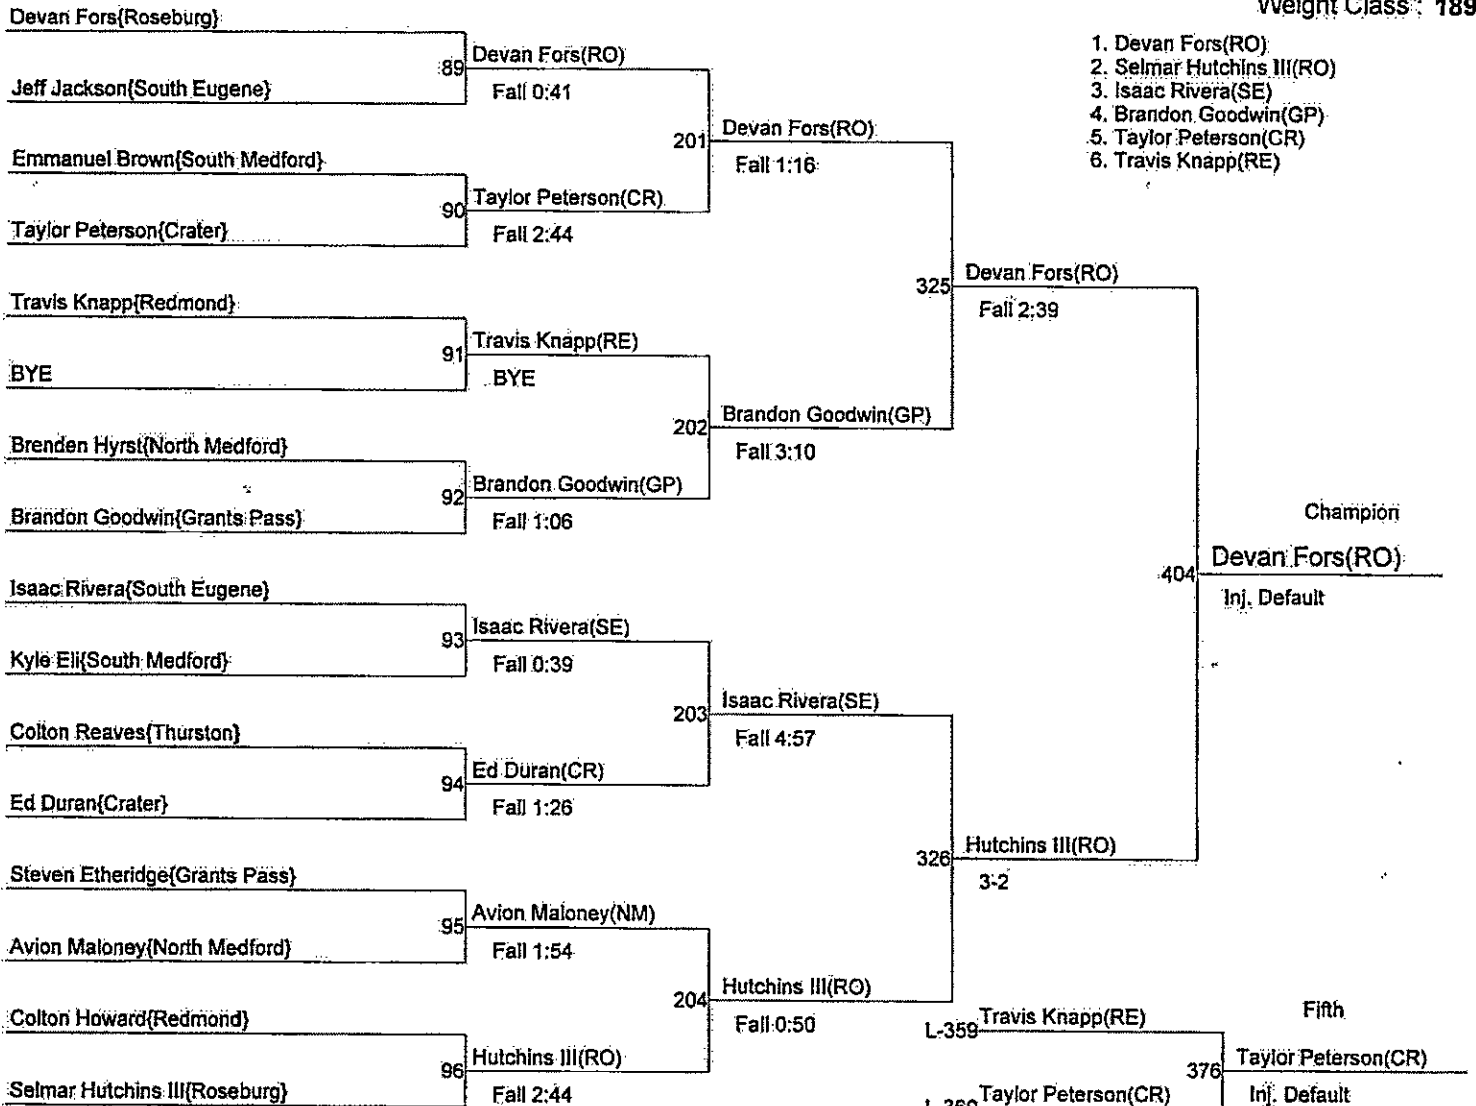

Weight Class : 160

2011 6A Special District 4

Weight Class : 171

2011 6A Special District 4

Weight Class: 189

2011 6A Special District 4

Weight Class: 215

1. Ben Goirgolzarri(RO)
2. Colin Lahti(TH)
3. Joel Applebaum(RO)
4. Tony Denison(SH)
5. Parker Goodwin(GP)
6. Austin Scarle(SE)