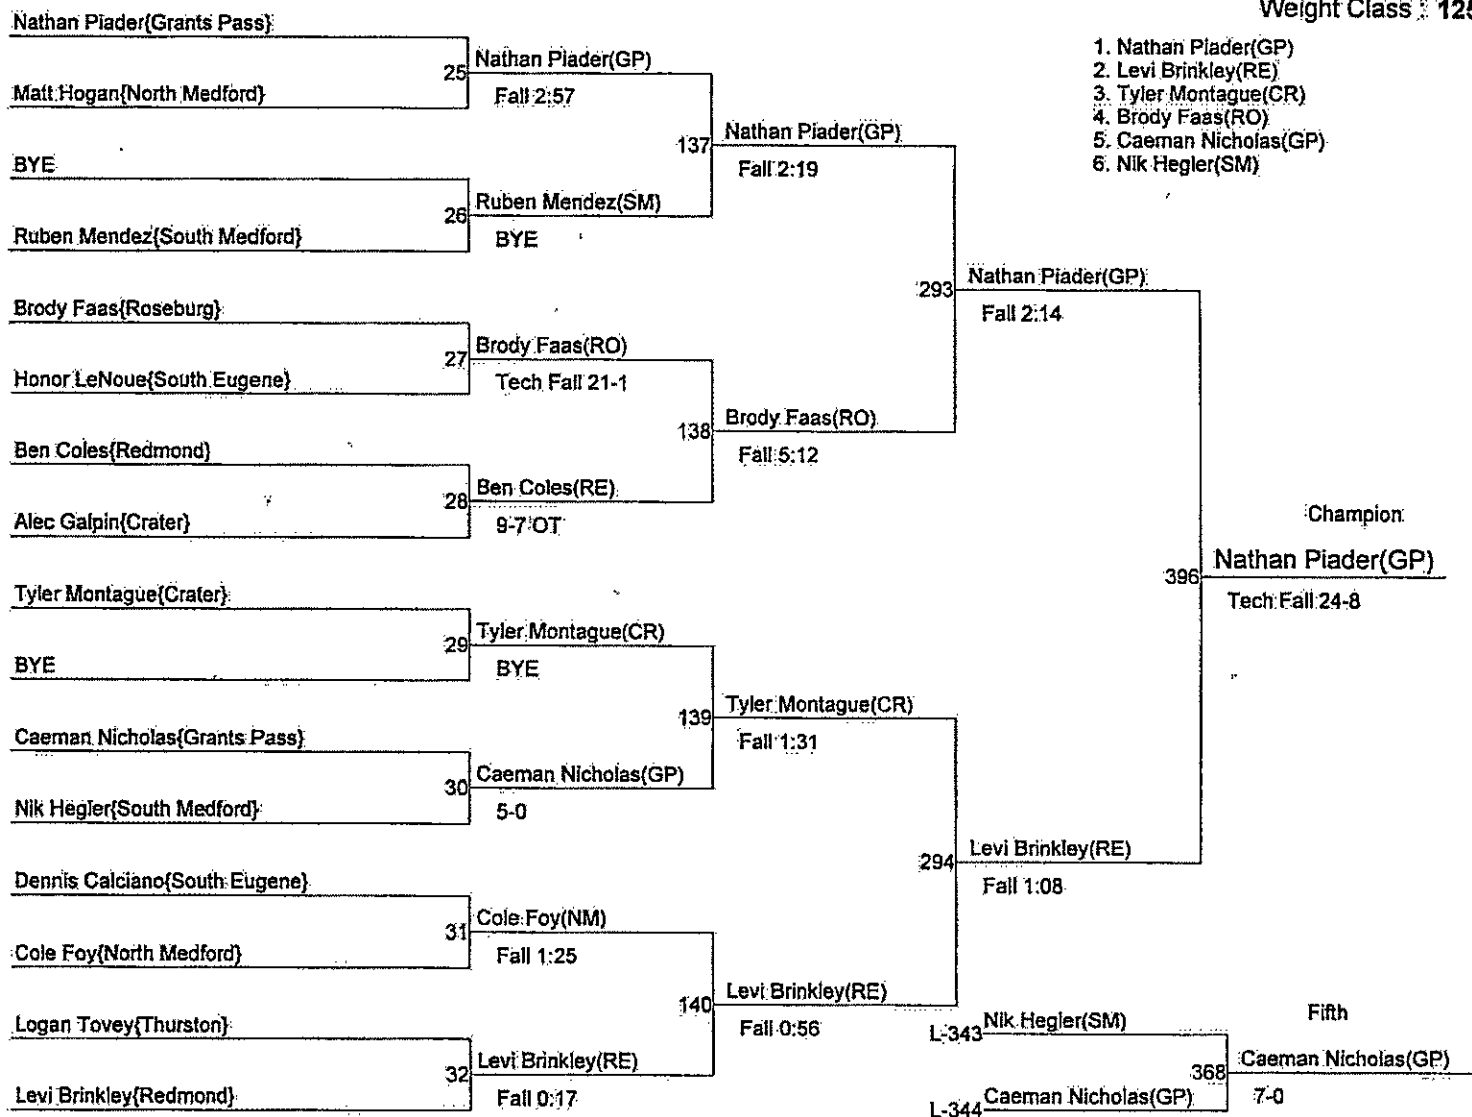

2011 6A Special District 4

Weight Class 125