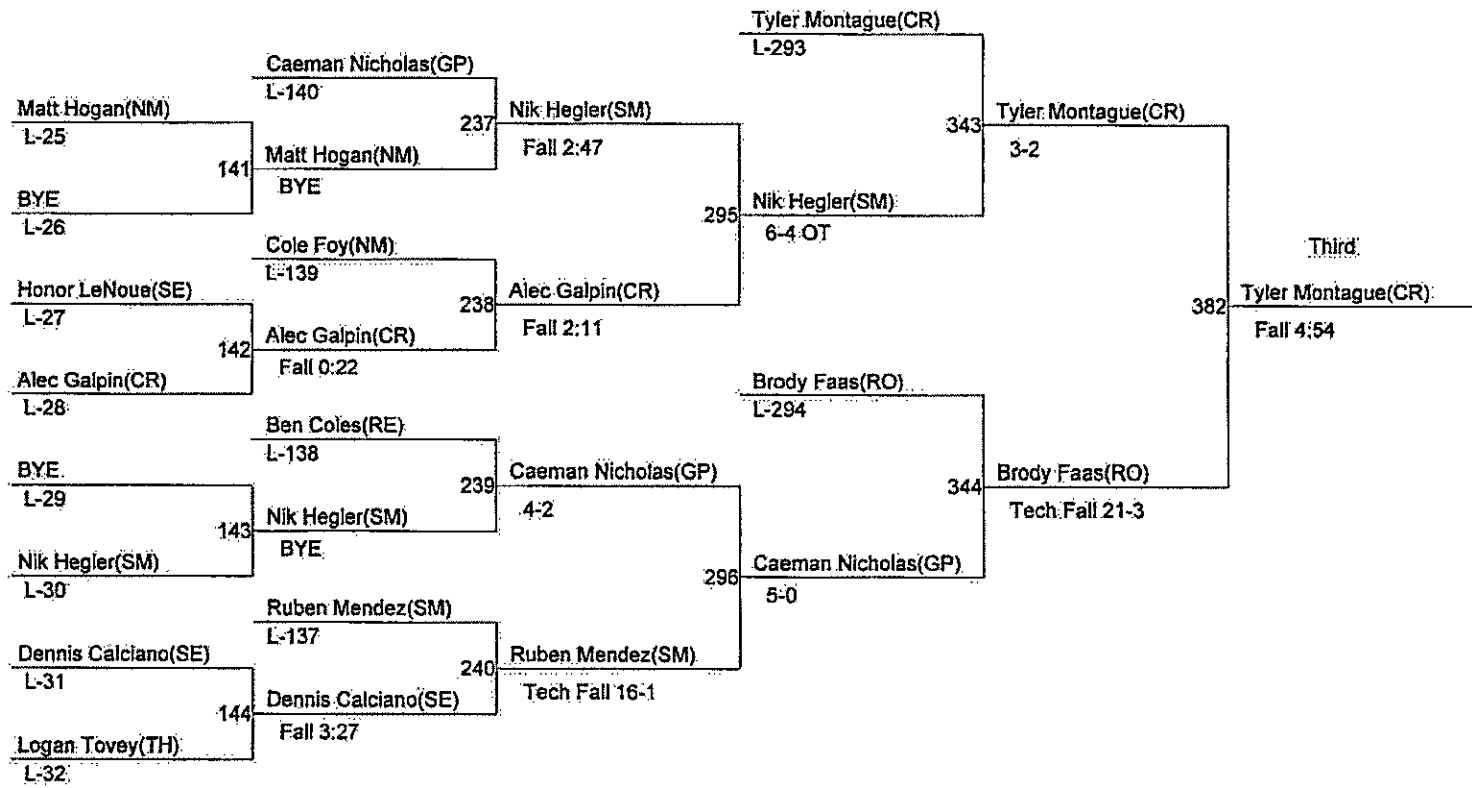

2011 6A Special District 4

Weight Class 125