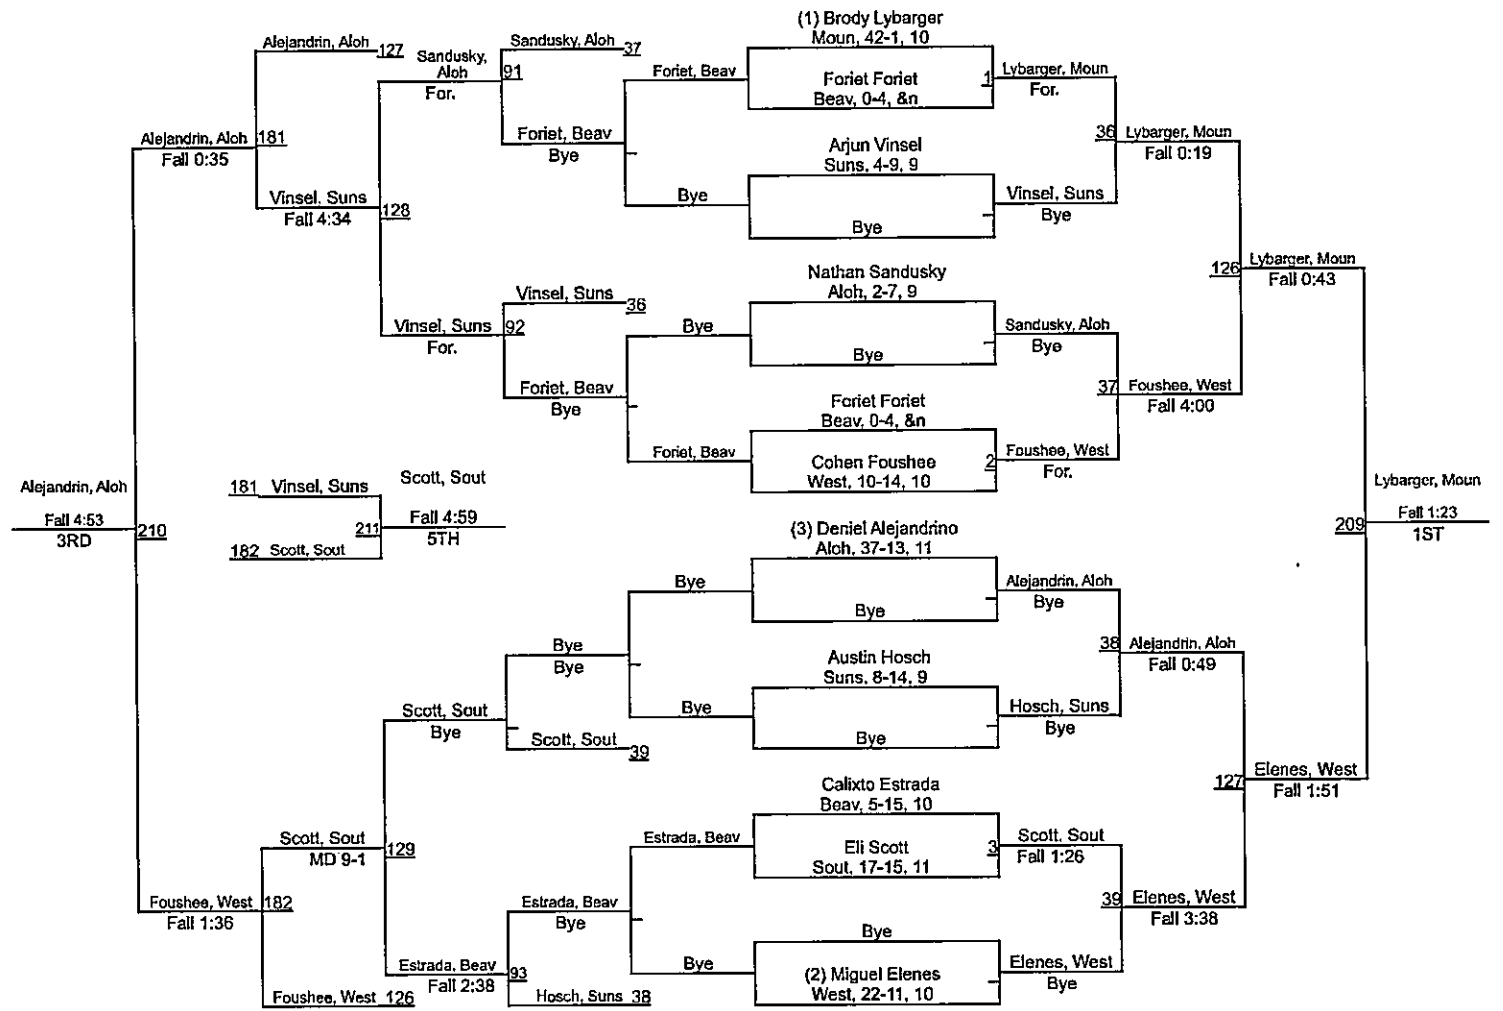

Team Scores

Printed on 02/12/2023 11:28 a.m.

Team Scores		
1	Westview	354.0
2	Mountainside	291.5
3	Aloha	272.0
4	Beaverton	257.5
5	Sunset	225.5
6	Southridge	169.0

OSAA 6A Metro League

OSAA 6A Metro League