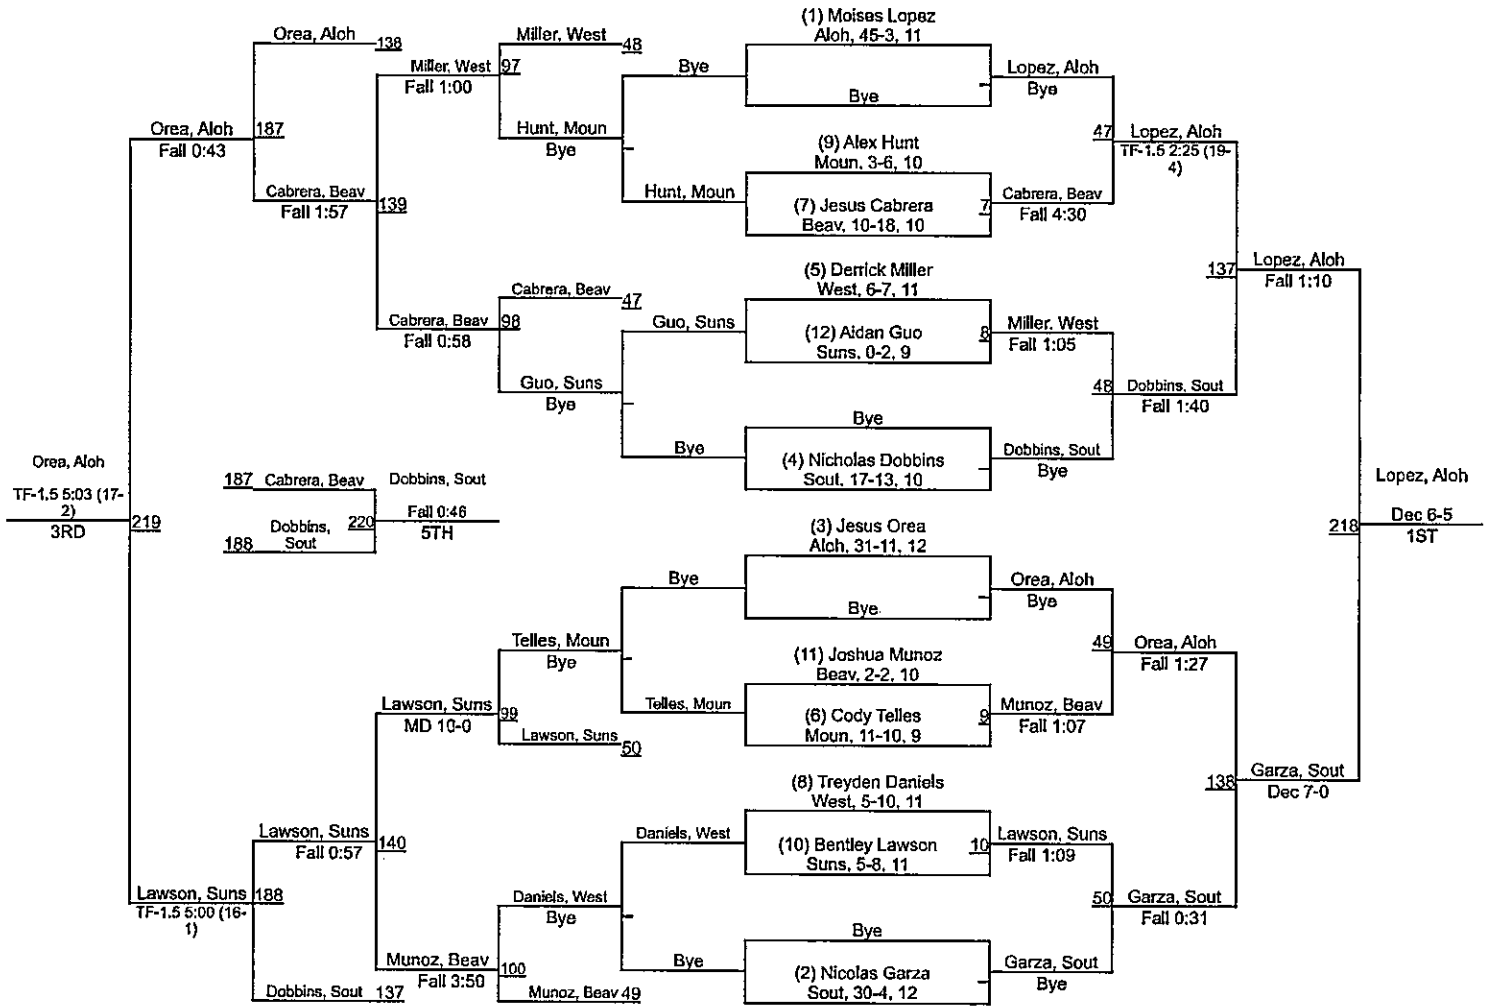

Team Scores

Printed on 02/12/2023 11:28 a.m.

Team Scores		
1	Westview	354.0
2	Mountainside	291.5
3	Aloha	272.0
4	Beaverton	257.5
5	Sunset	225.5
6	Southridge	169.0

OSAA 6A Metro League

OSAA 6A Metro League