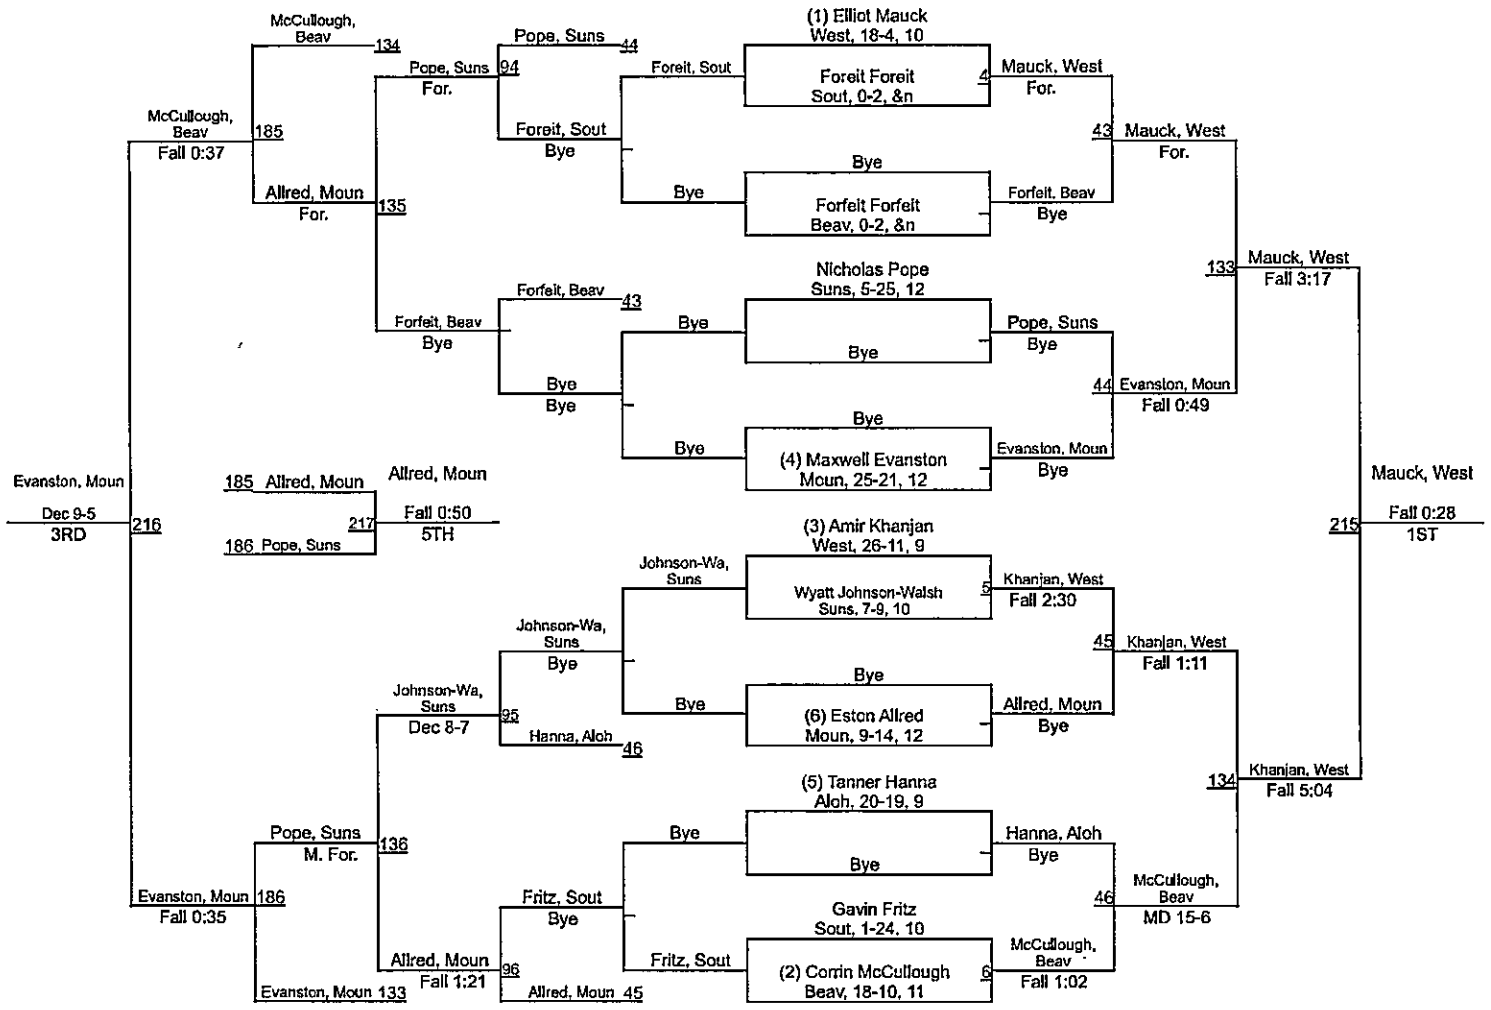

Team Scores

Printed on 02/12/2023 11:28 a.m.

Team Scores		
1	Westview	354.0
2	Mountainside	291.5
3	Aloha	272.0
4	Beaverton	257.5
5	Sunset	225.5
6	Southridge	169.0

OSAA 6A Metro League

OSAA 6A Metro League