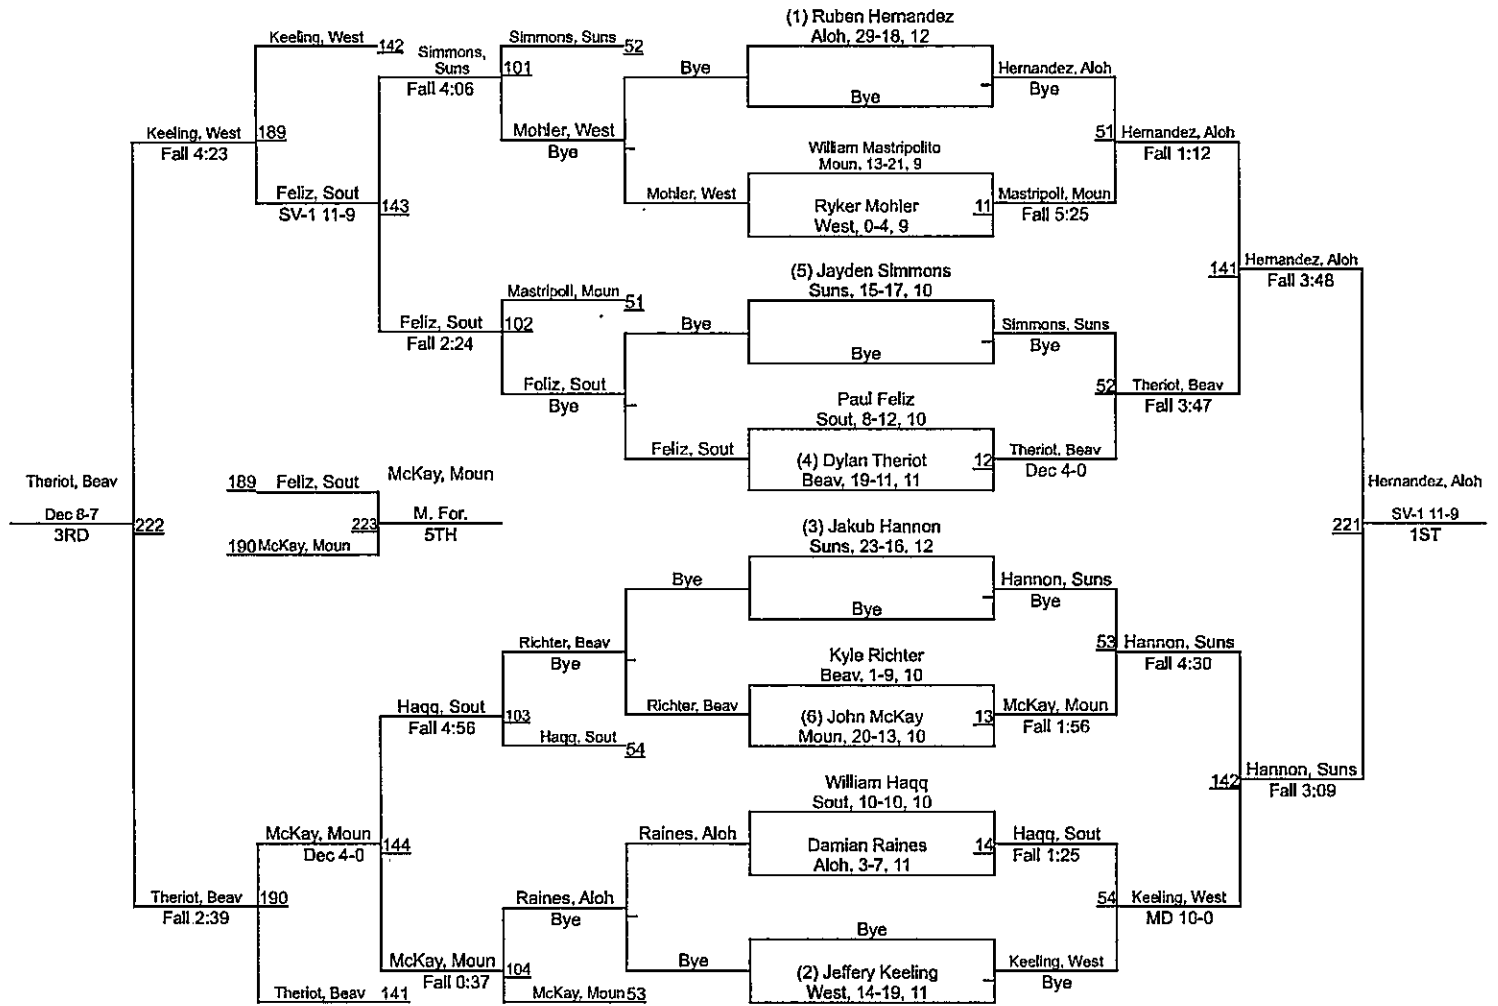

Team Scores

Printed on 02/12/2023 11:28 a.m.

Team Scores		
1	Westview	354.0
2	Mountainside	291.5
3	Aloha	272.0
4	Beaverton	257.5
5	Sunset	225.5
6	Southridge	169.0

OSAA 6A Metro League

OSAA 6A Metro League