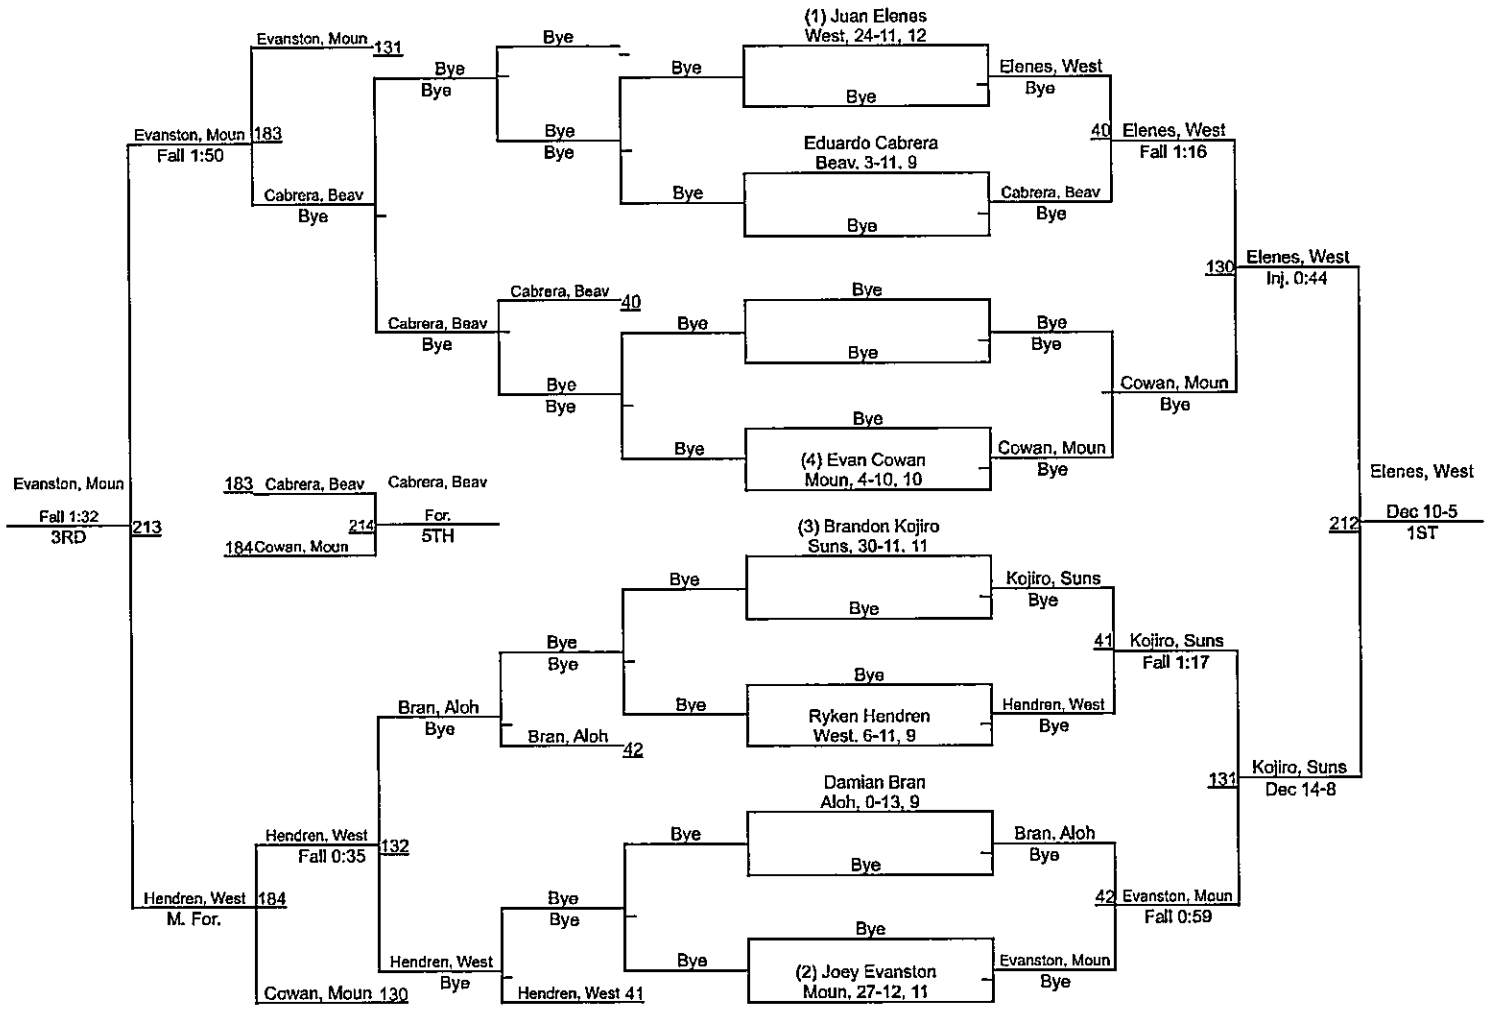

Team Scores

Printed on 02/12/2023 11:28 a.m.

Team Scores		
1	Westview	354.0
2	Mountainside	291.5
3	Aloha	272.0
4	Beaverton	257.5
5	Sunset	225.5
6	Southridge	169.0

OSAA 6A Metro League

OSAA 6A Metro League