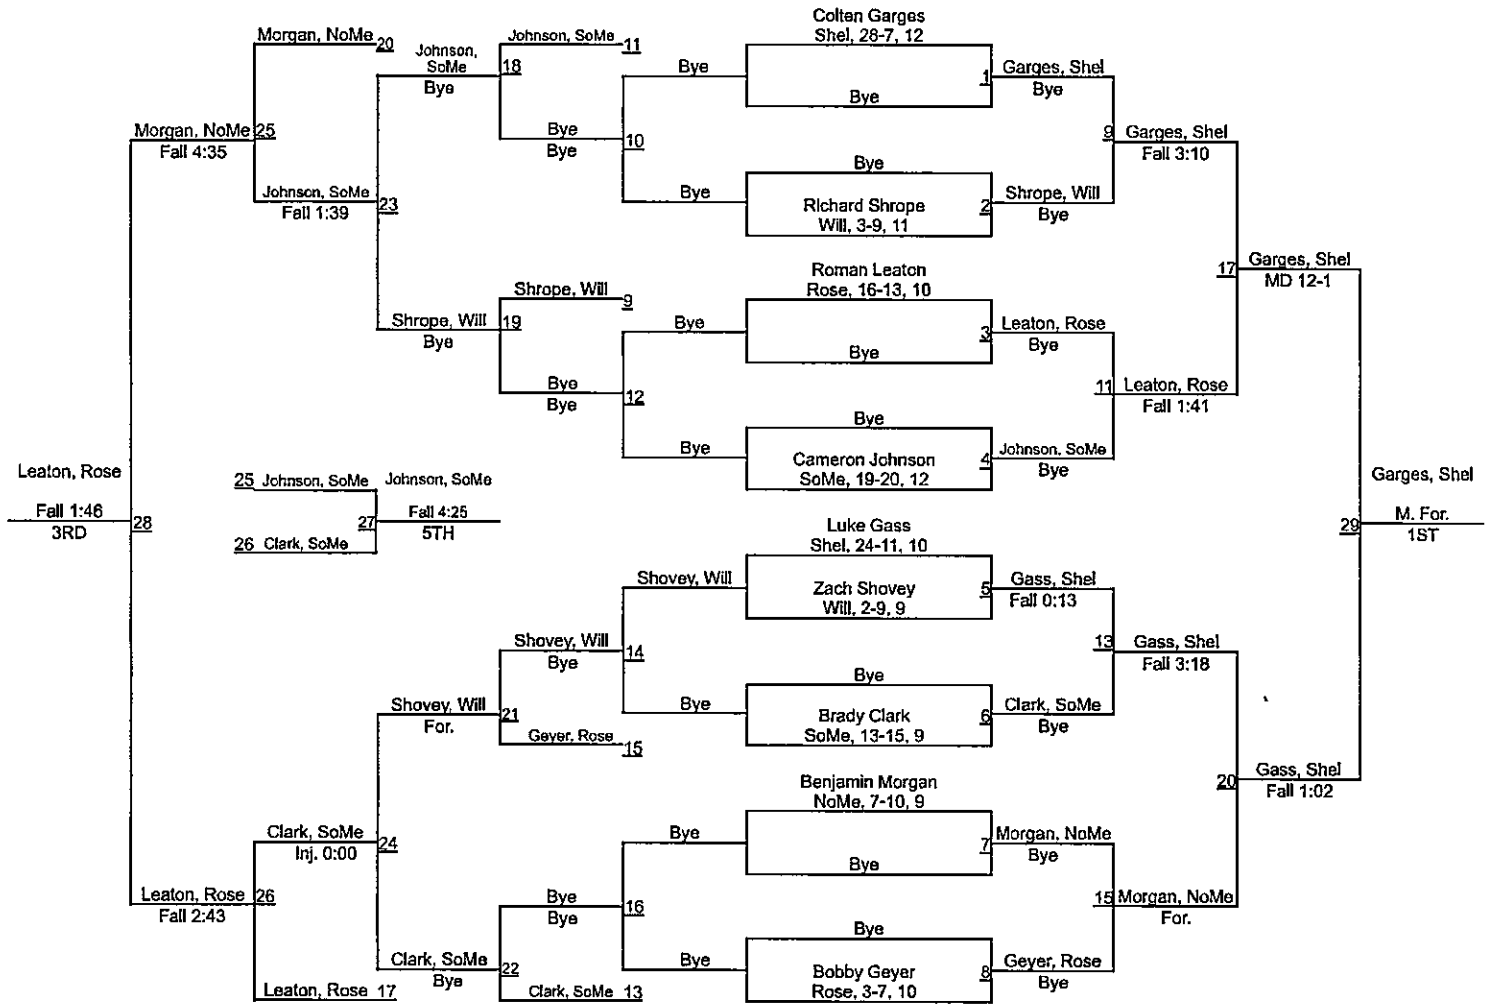

Team Scores

Printed on 02/12/2023 11:40 a.m.

Team Scores		
1	South Medford	373.0
2	Roseburg	331.5
3	Grants Pass	279.0
4	Sheldon	225.0
5	North Medford	184.5
6	Willamette	102.0
7	South Eugene	25.0

OSAA 6A Southwest Conference

OSAA 6A Southwest Conference

OSAA 6A Southwest Conference

OSAA 6A Southwest Conference