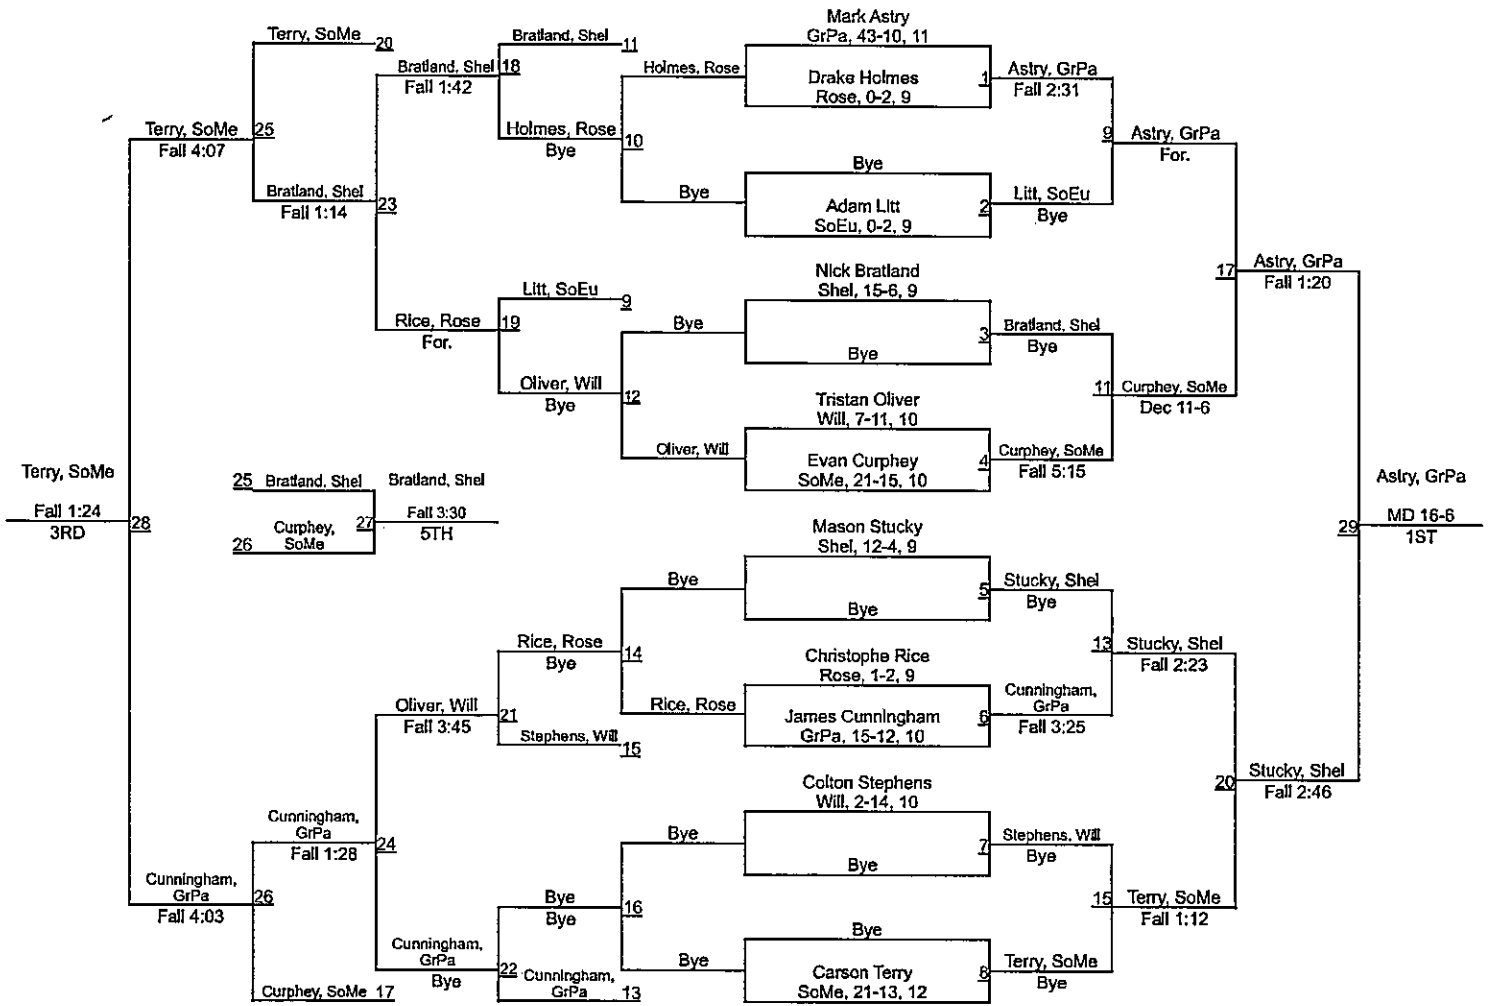

Team Scores

Printed on 02/12/2023 11:40 a.m.

Team Scores		
1	South Medford	373.0
2	Roseburg	331.5
3	Grants Pass	279.0
4	Sheldon	225.0
5	North Medford	184.5
6	Willamette	102.0
7	South Eugene	25.0

OSAA 6A Southwest Conference