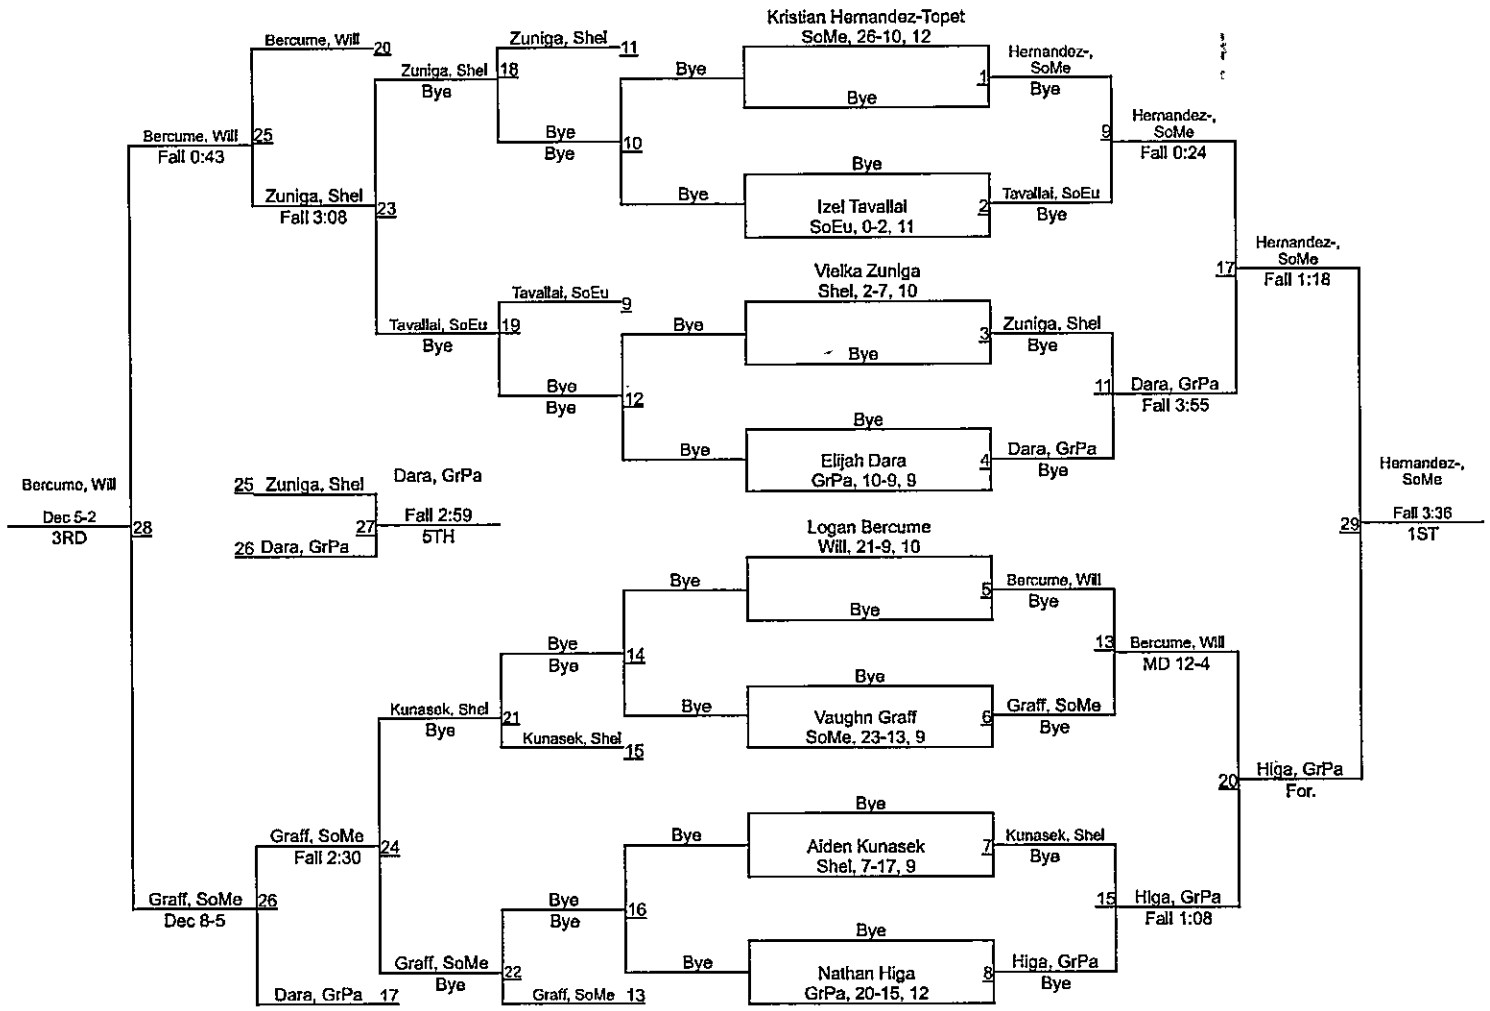

Team Scores

Printed on 02/12/2023 11:40 a.m.

Team Scores		
1	South Medford	373.0
2	Roseburg	331.5
3	Grants Pass	279.0
4	Sheldon	225.0
5	North Medford	184.5
6	Willamette	102.0
7	South Eugene	25.0

OSAA 6A Southwest Conference