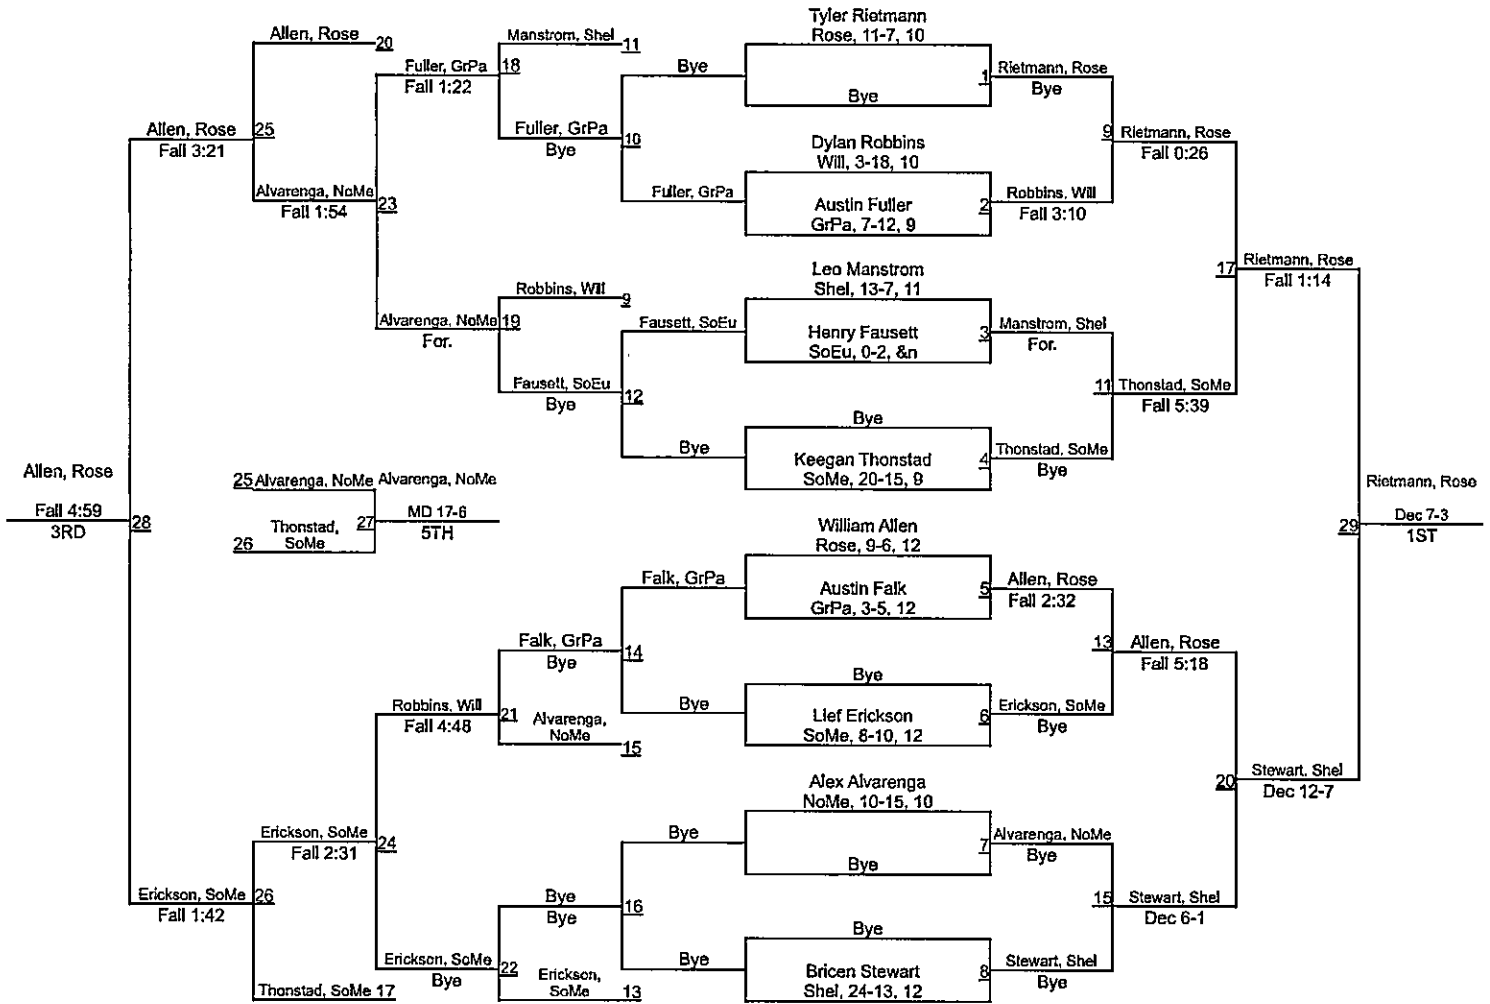

Team Scores

Printed on 02/12/2023 11:40 a.m.

Team Scores		
1	South Medford	373.0
2	Roseburg	331.5
3	Grants Pass	279.0
4	Sheldon	225.0
5	North Medford	184.5
6	Willamette	102.0
7	South Eugene	25.0

OSAA 6A Southwest Conference

OSAA 6A Southwest Conference

OSAA 6A Southwest Conference

OSAA 6A Southwest Conference