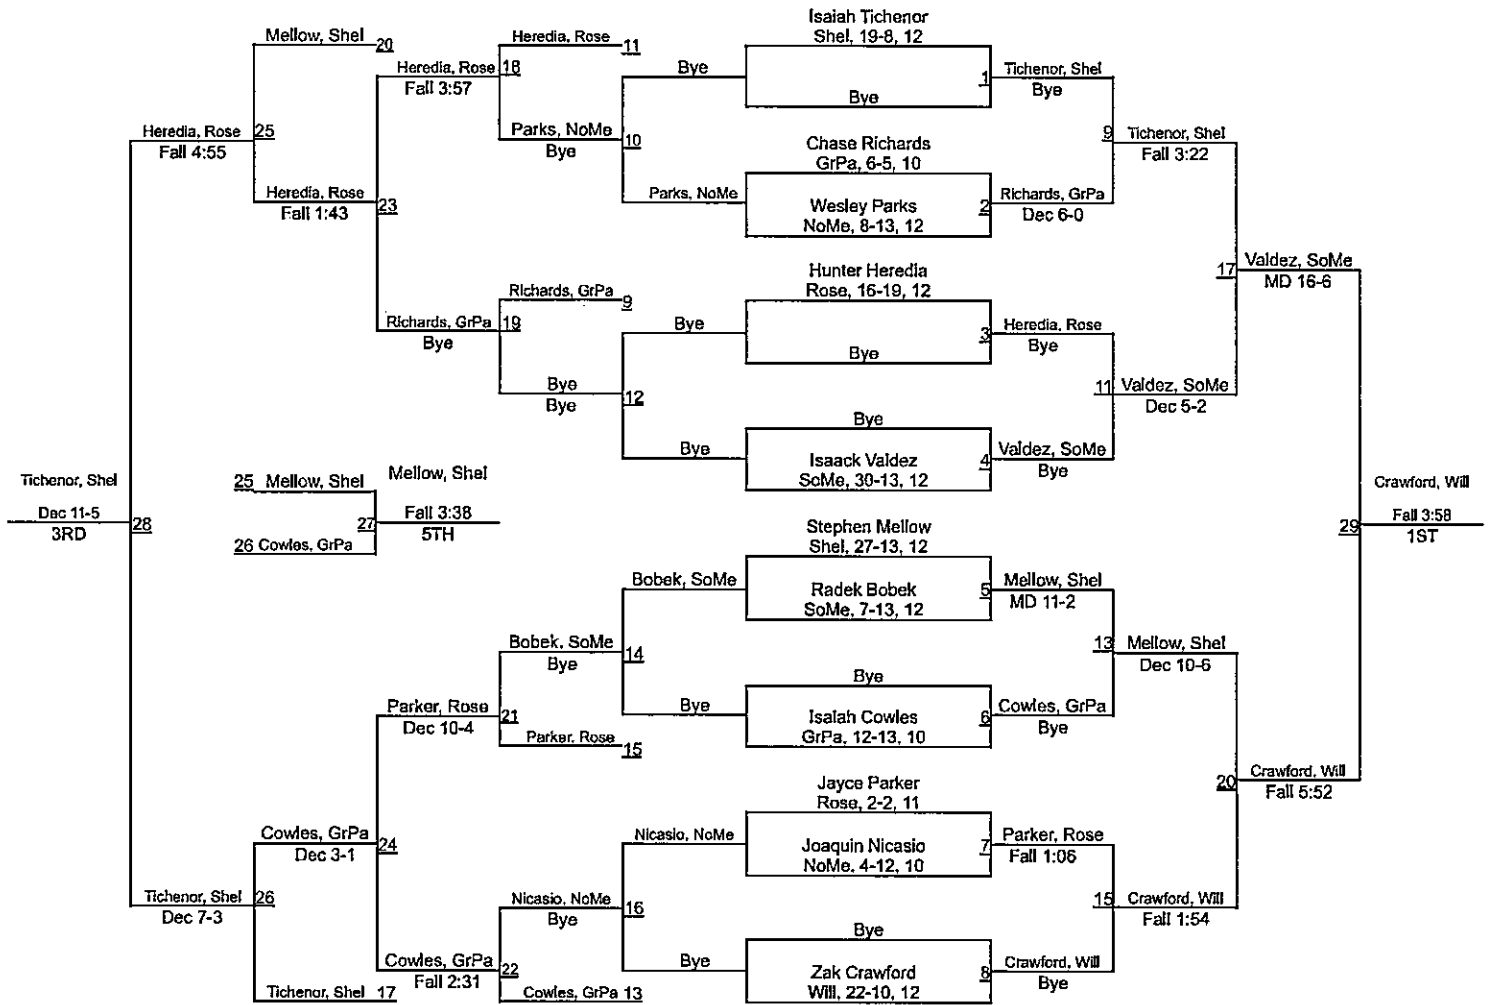

Team Scores

Printed on 02/12/2023 11:40 a.m.

Team Scores		
1	South Medford	373.0
2	Roseburg	331.5
3	Grants Pass	279.0
4	Sheldon	225.0
5	North Medford	184.5
6	Willamette	102.0
7	South Eugene	25.0

OSAA 6A Southwest Conference

OSAA 6A Southwest Conference

OSAA 6A Southwest Conference

OSAA 6A Southwest Conference