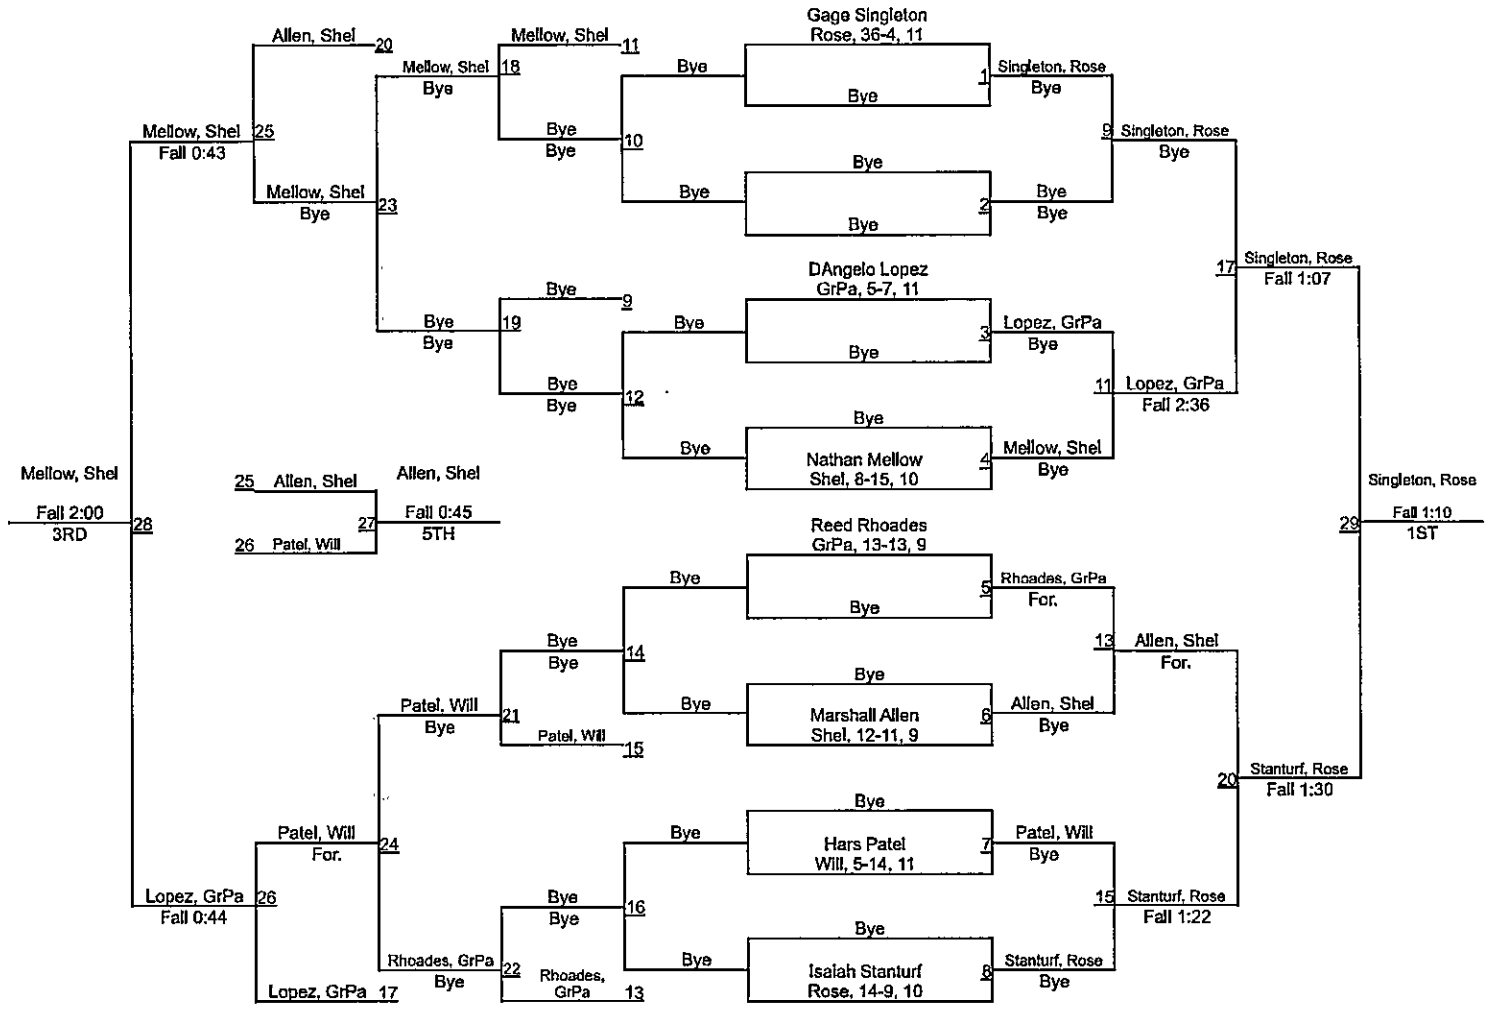

Team Scores

Printed on 02/12/2023 11:40 a.m.

Team Scores		
1	South Medford	373.0
2	Roseburg	331.5
3	Grants Pass	279.0
4	Sheldon	225.0
5	North Medford	184.5
6	Willamette	102.0
7	South Eugene	25.0

OSAA 6A Southwest Conference