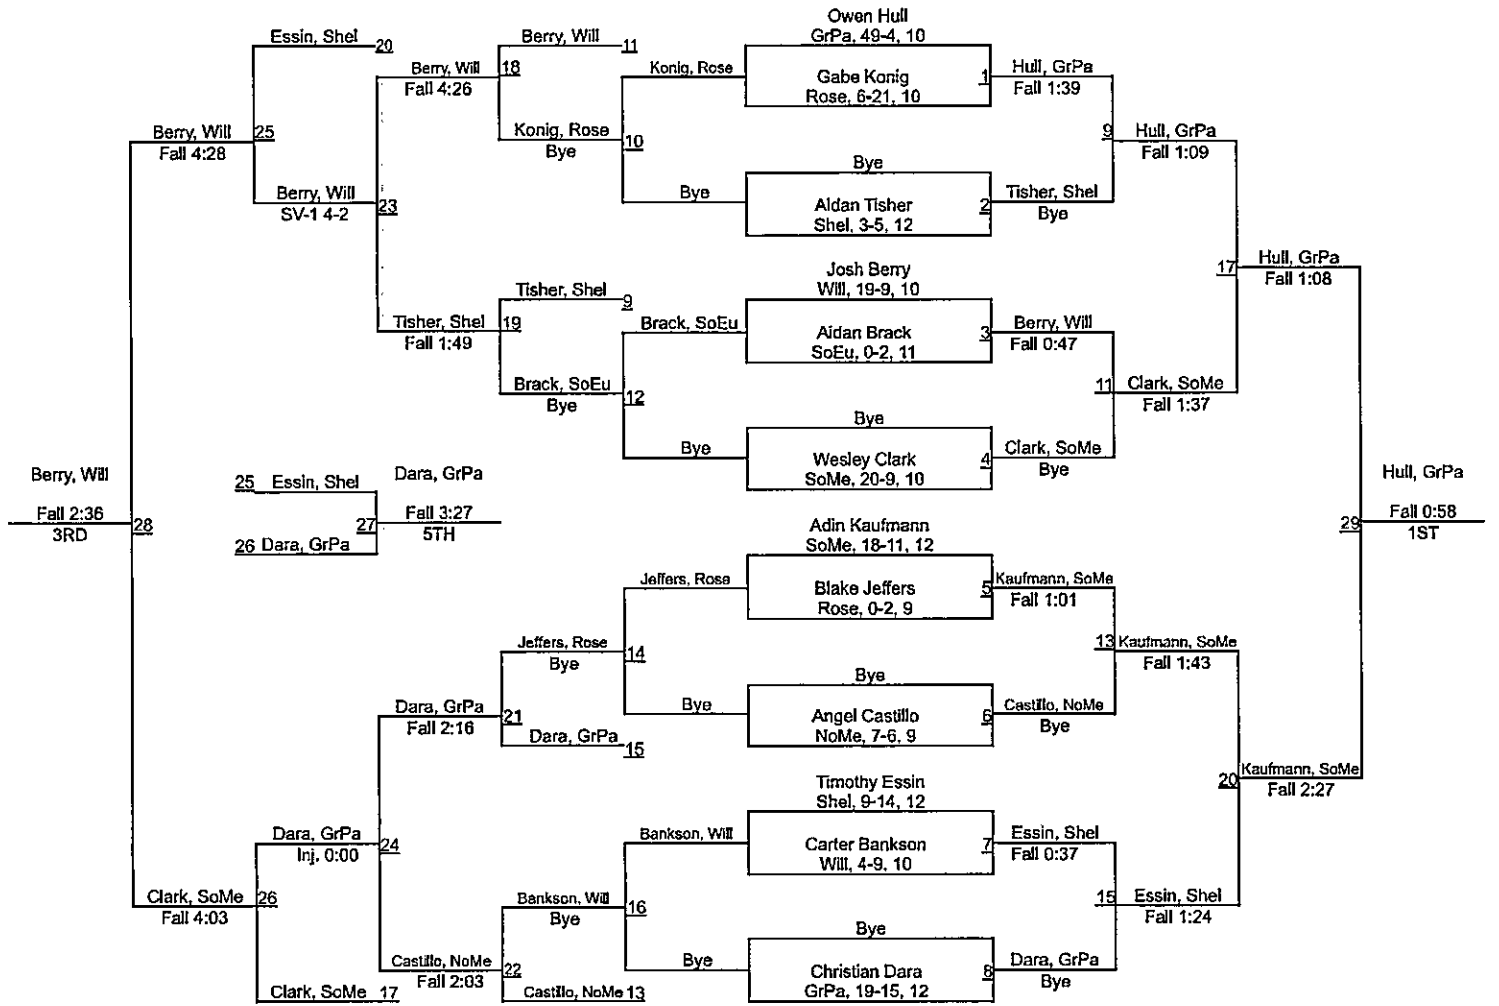

OSAA 6A Southwest Conference