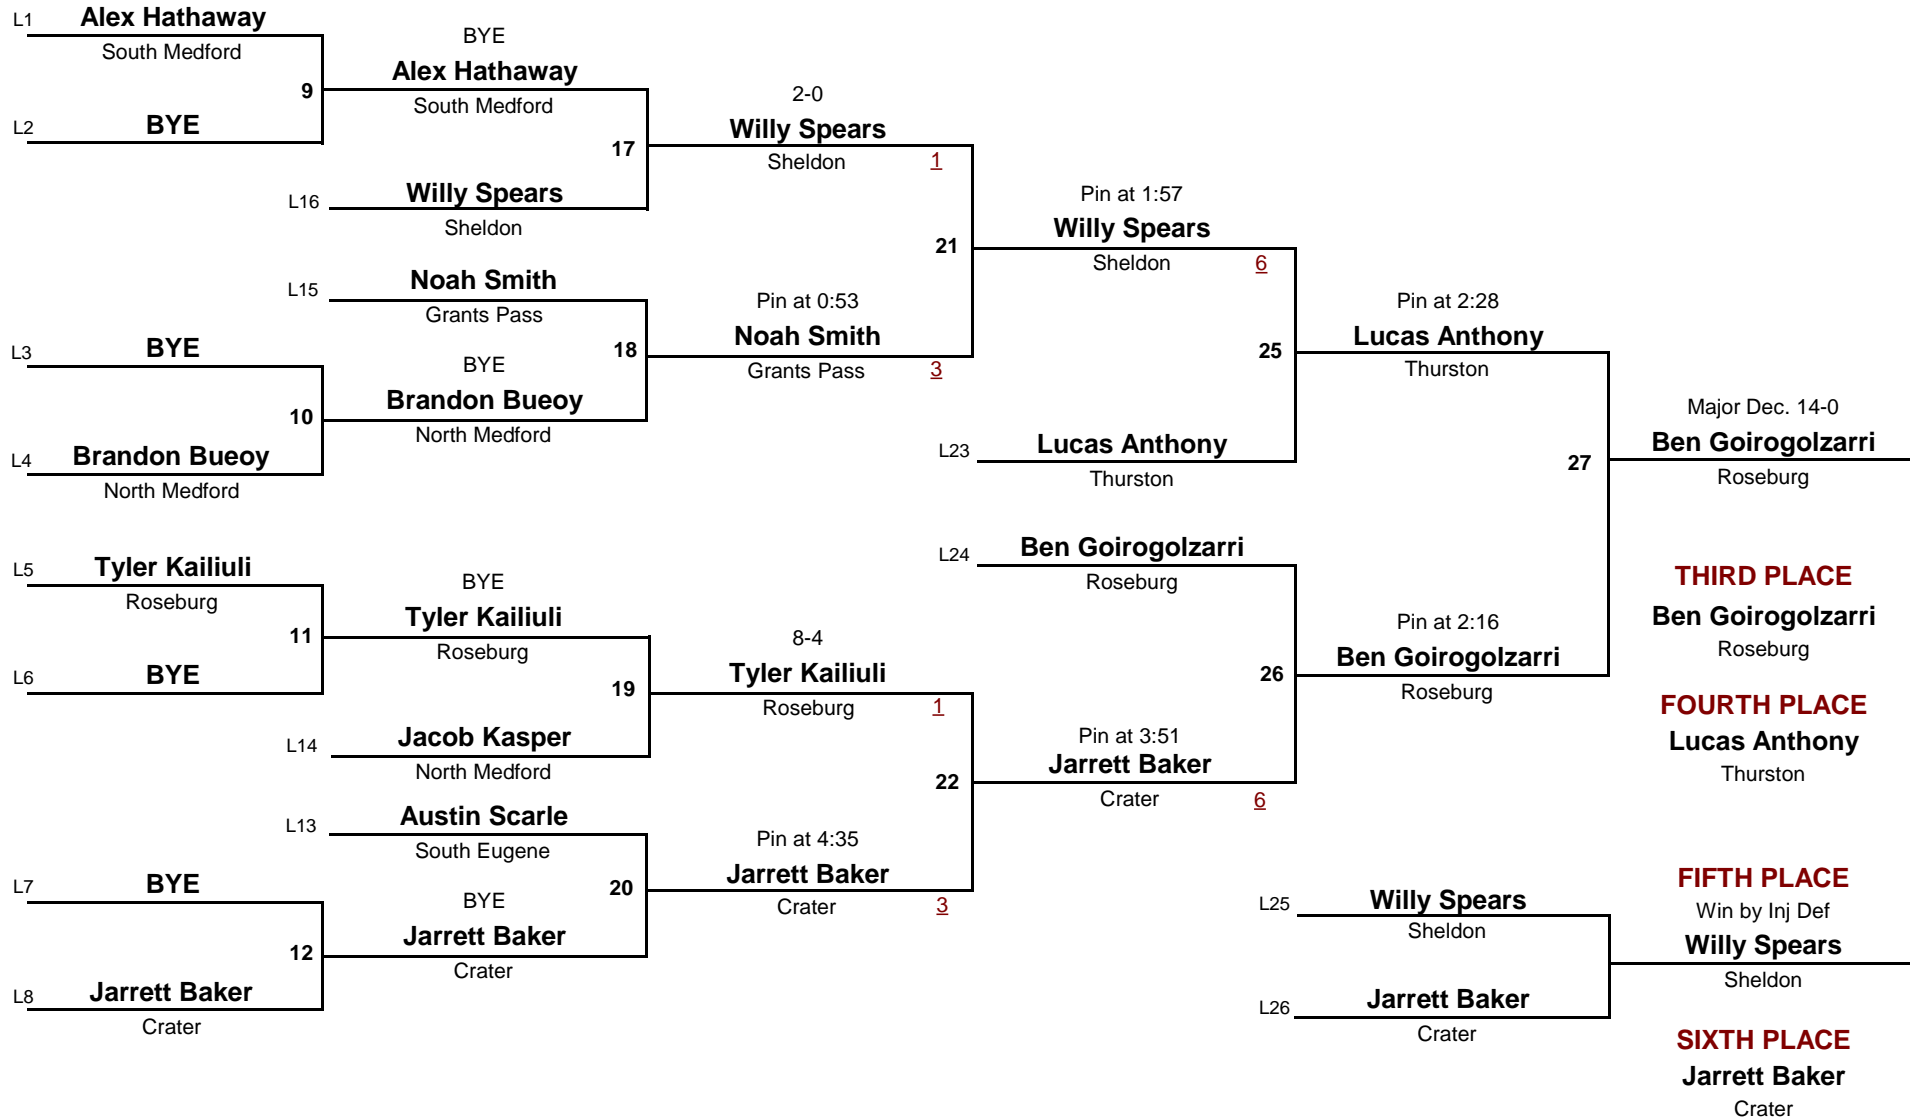

HS
DIVISION

220
WEIGHT

2012 6A Special District 4

February 11, 2012

Consolation Rounds