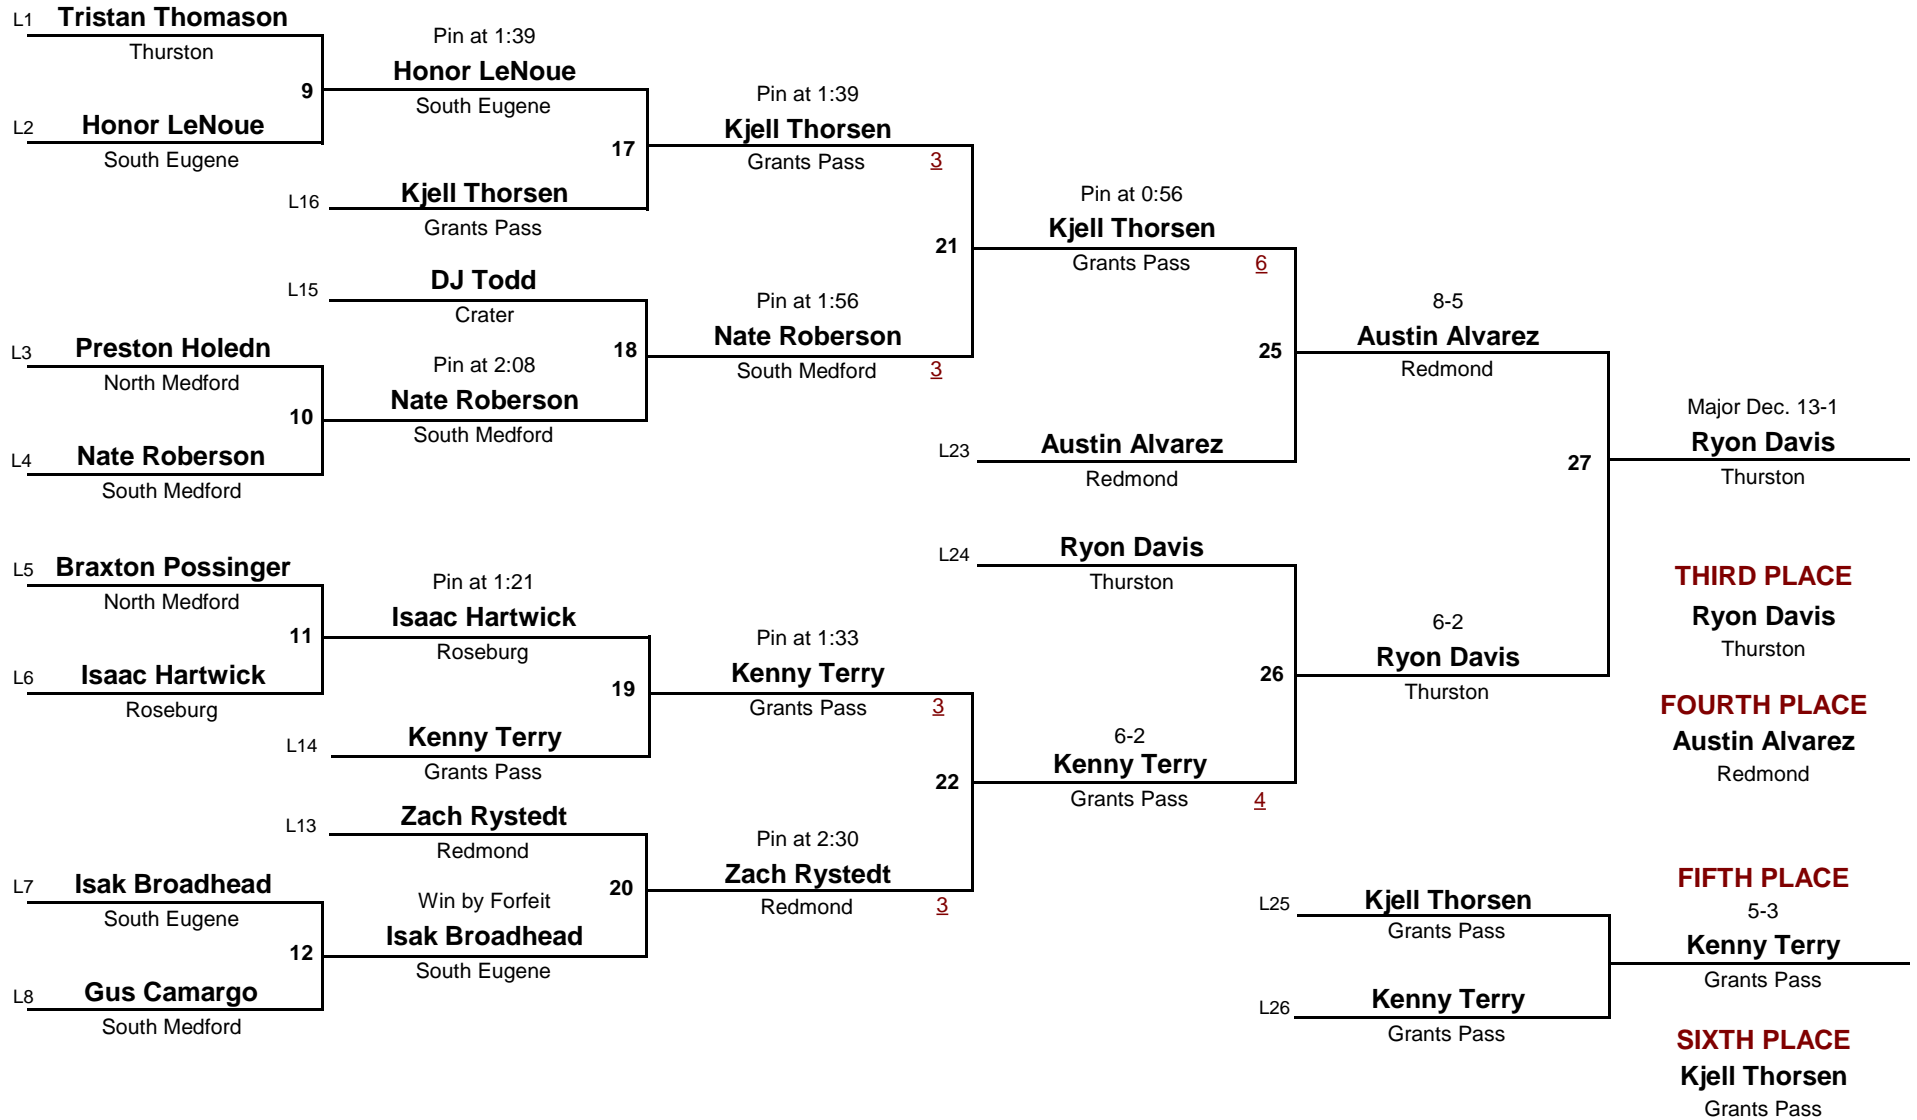

HS
DIVISION

145
WEIGHT

2012 6A Special District 4

February 11, 2012

Consolation Rounds