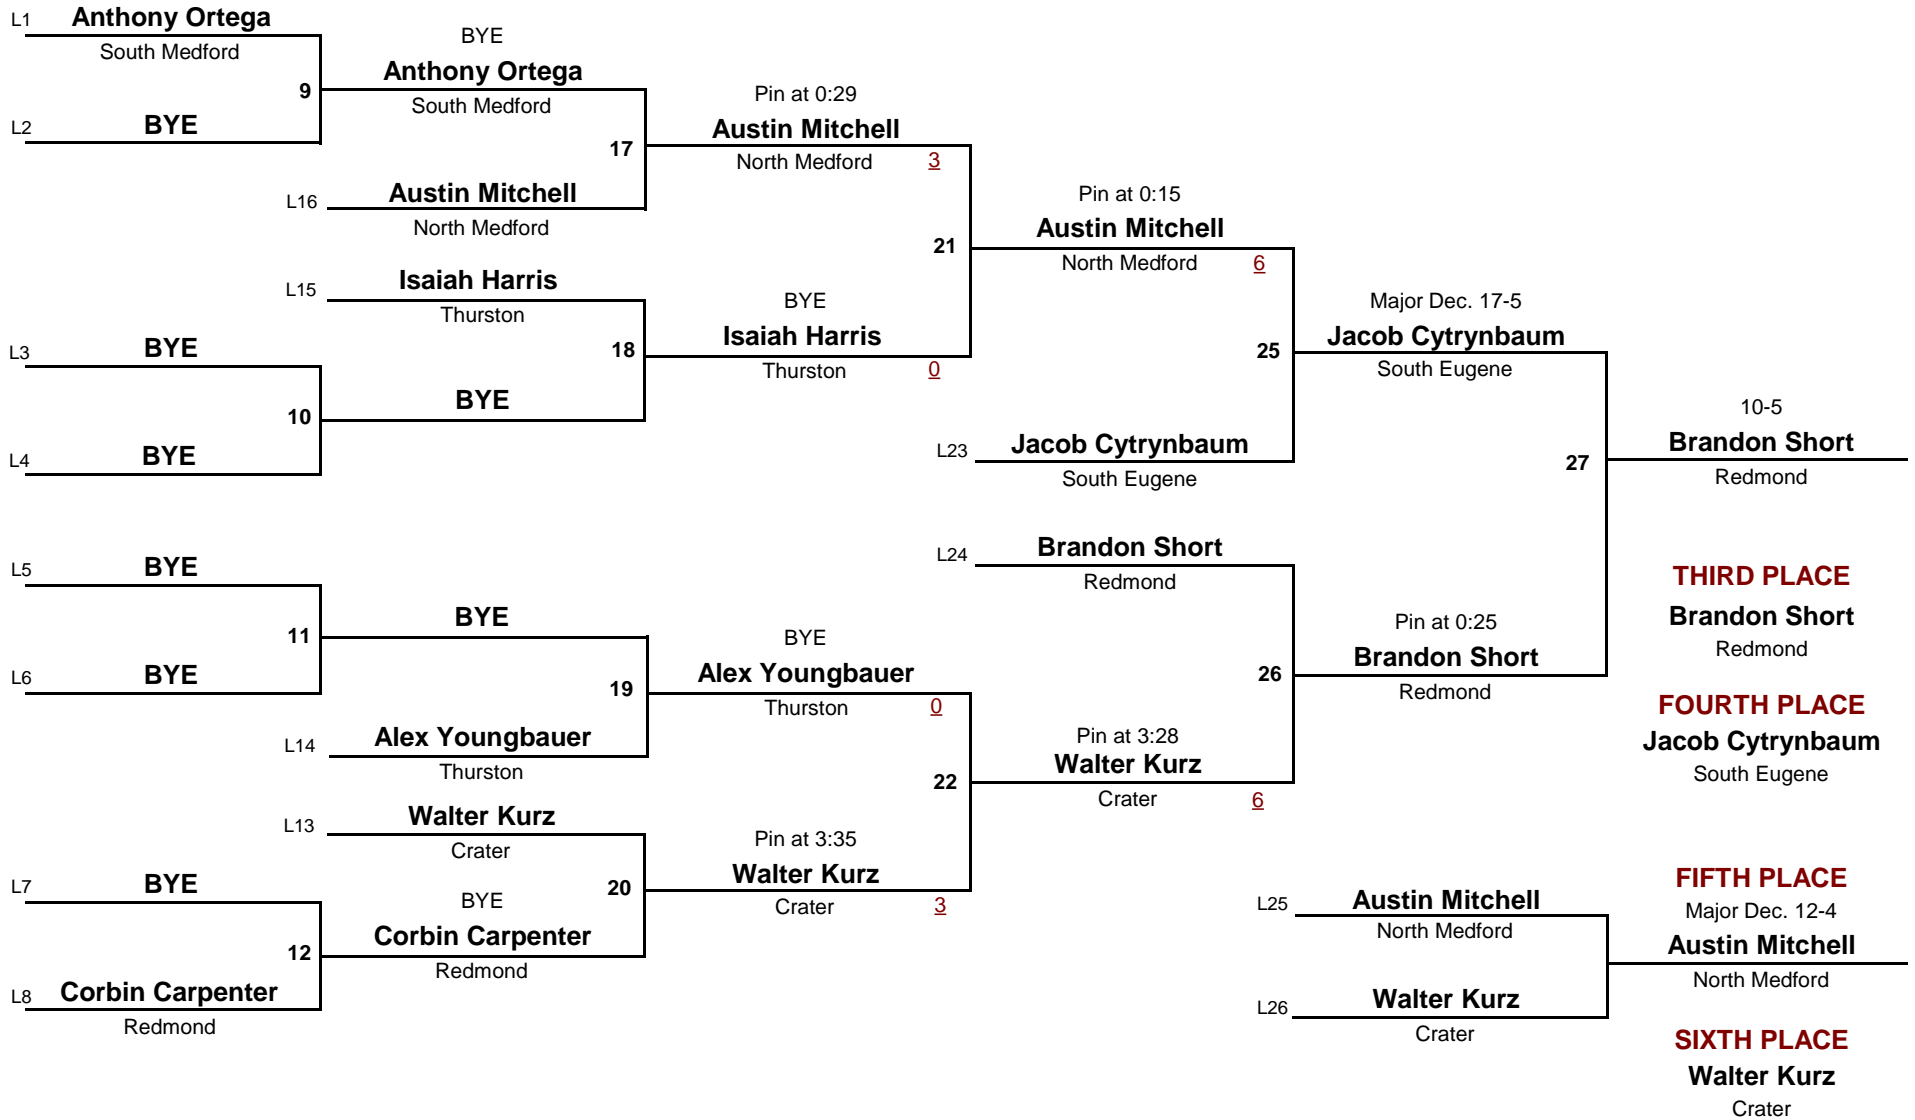

HS
DIVISION

106
WEIGHT

2012 6A Special District 4

February 11, 2012

Consolation Rounds