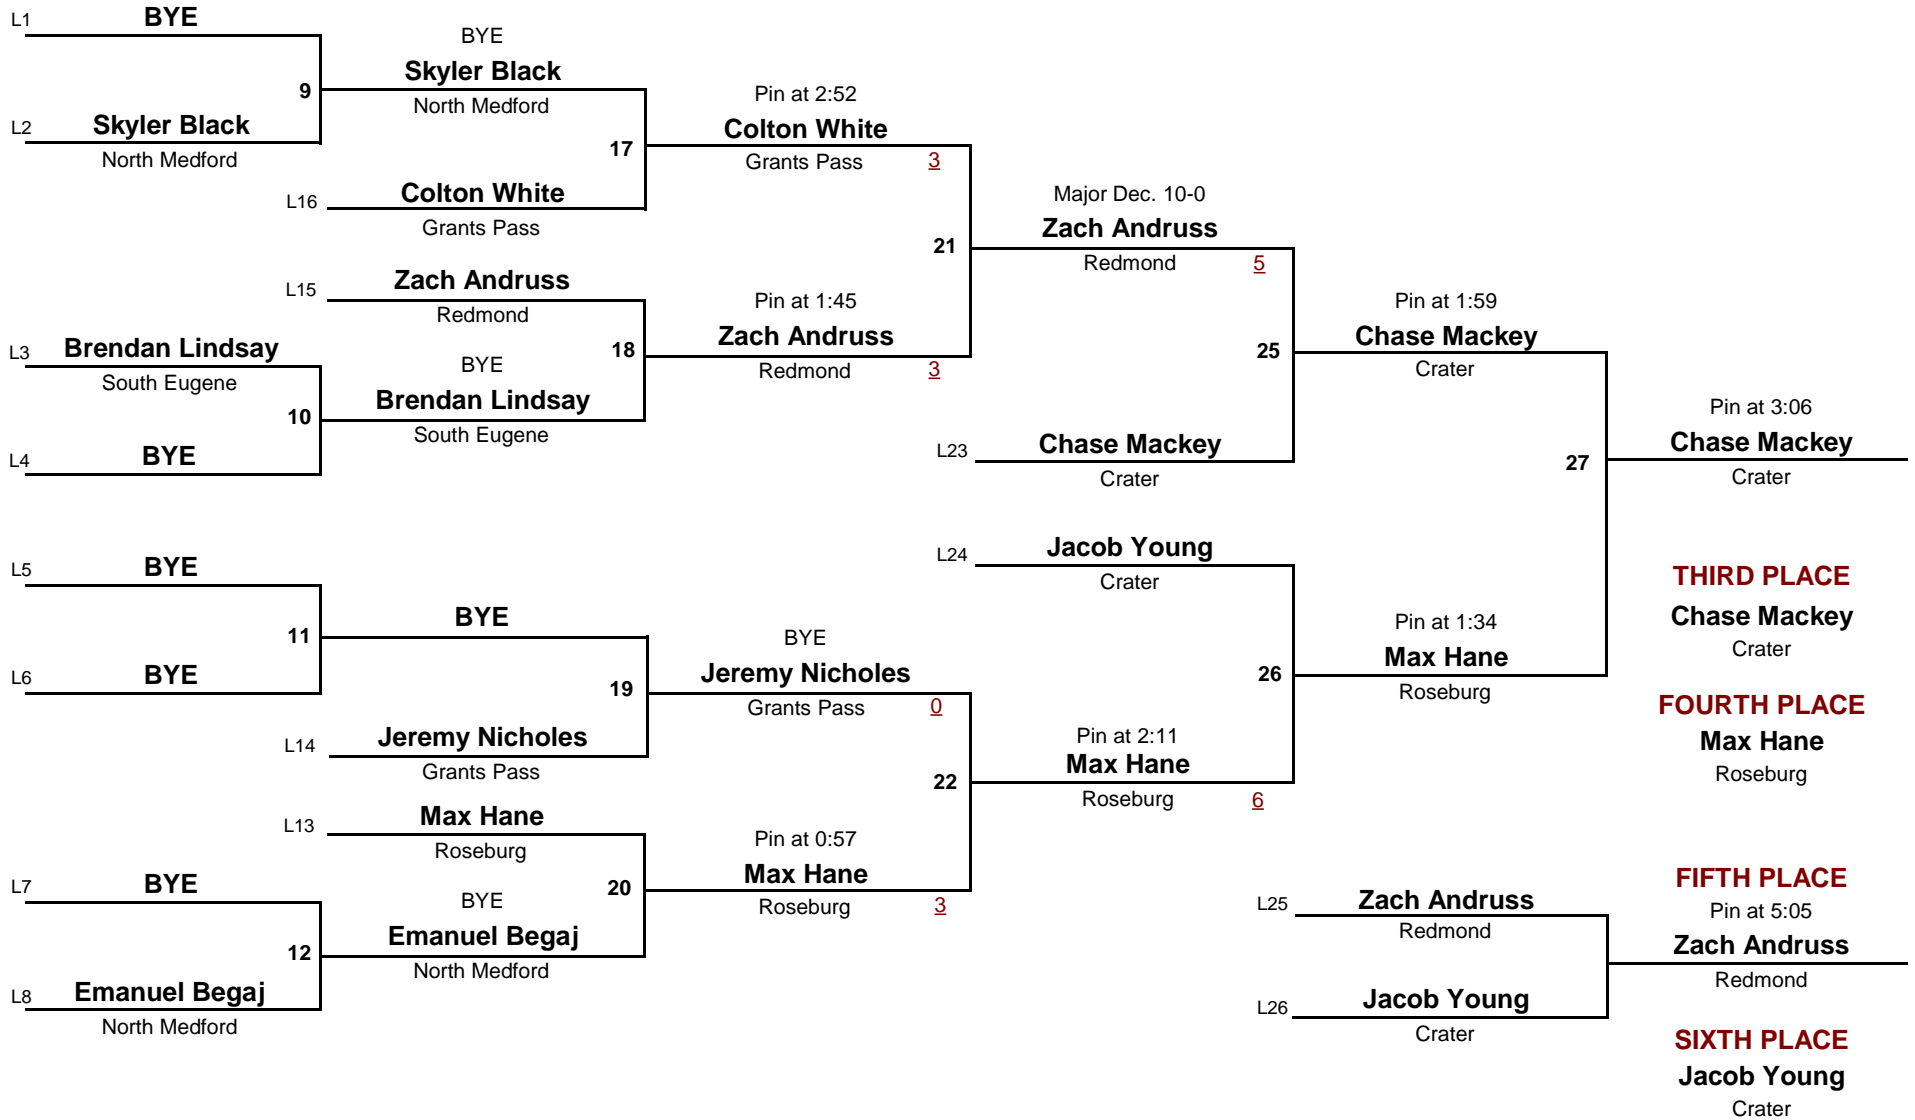

HS
DIVISION

160
WEIGHT

2012 6A Special District 4

February 11, 2012

Consolation Rounds