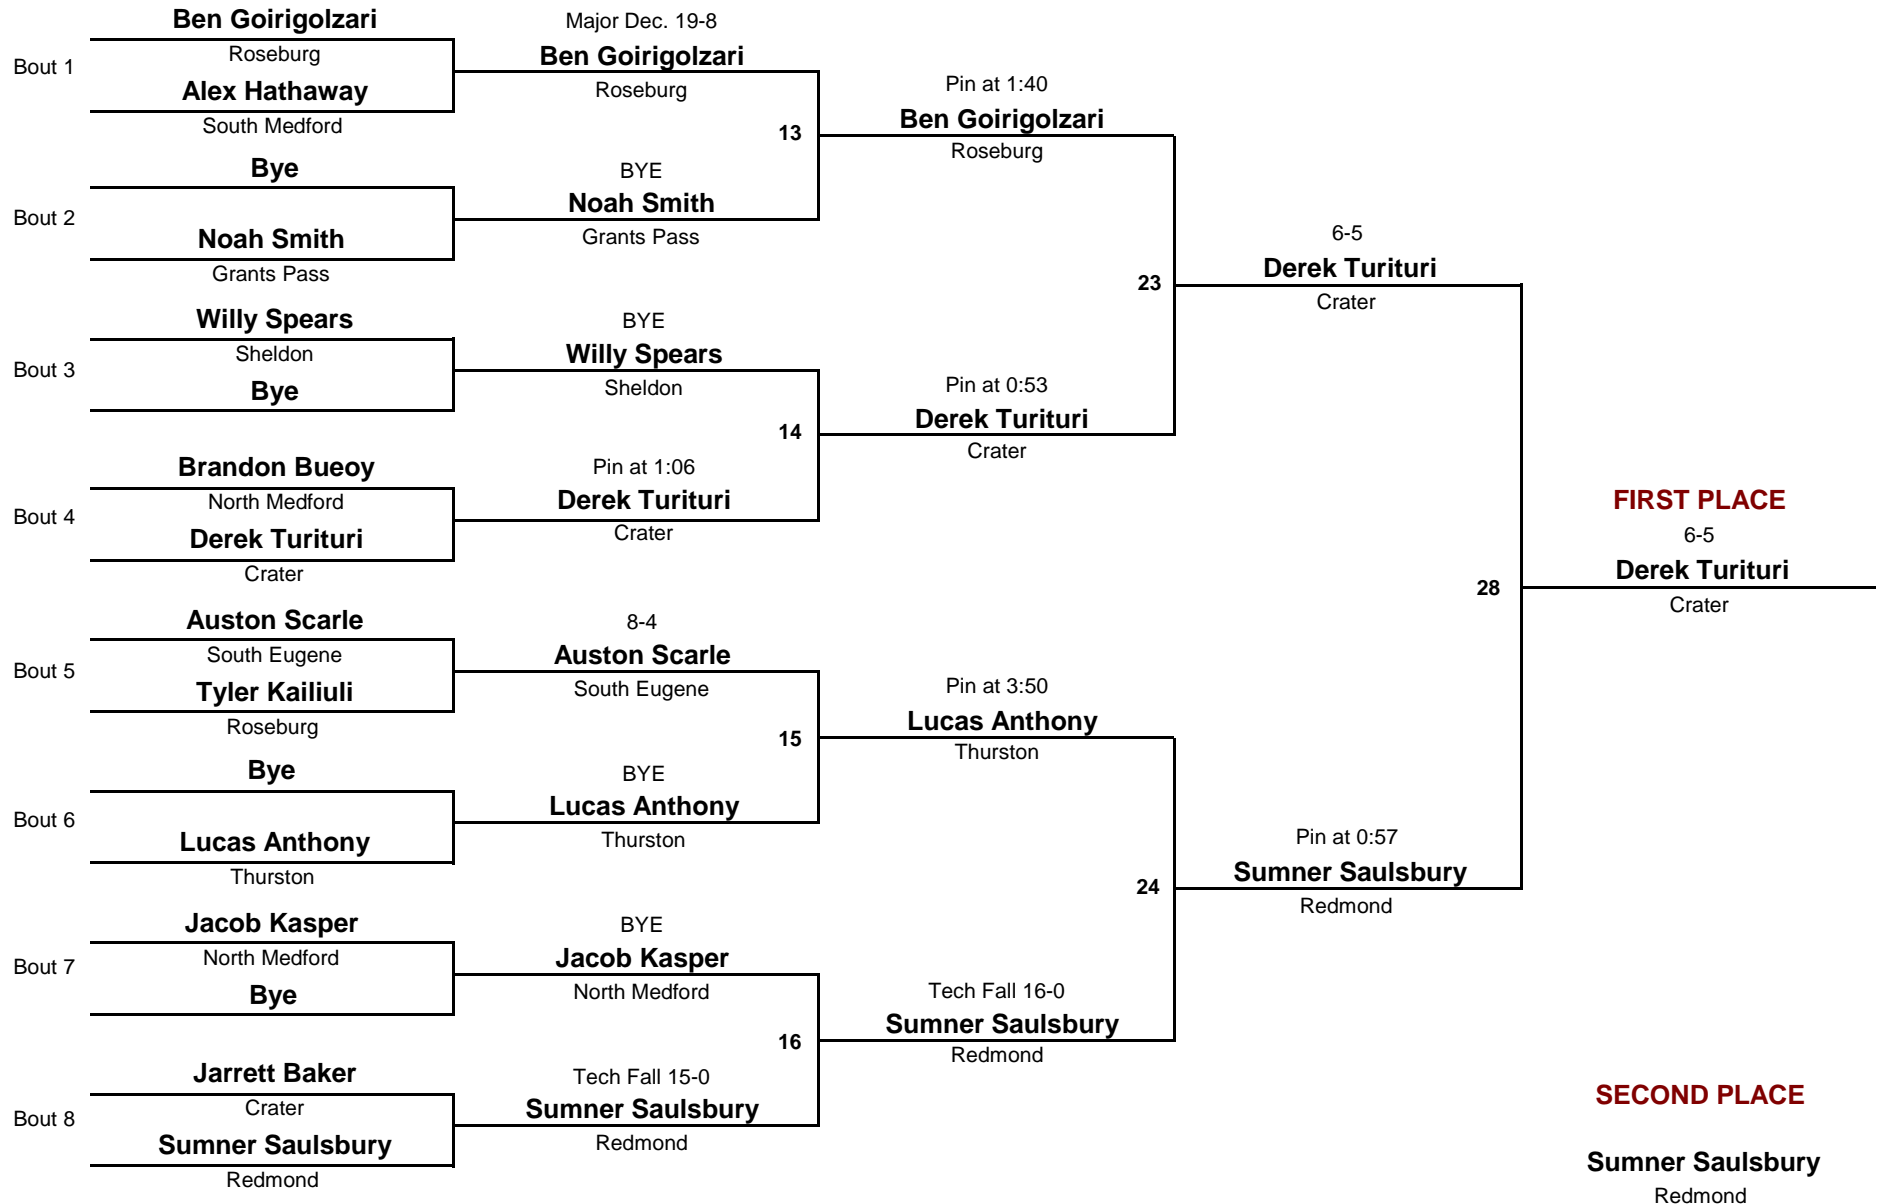

HS
DIVISION

220
WEIGHT

2012 6A Special District 4

February 11, 2012

Championship Rounds