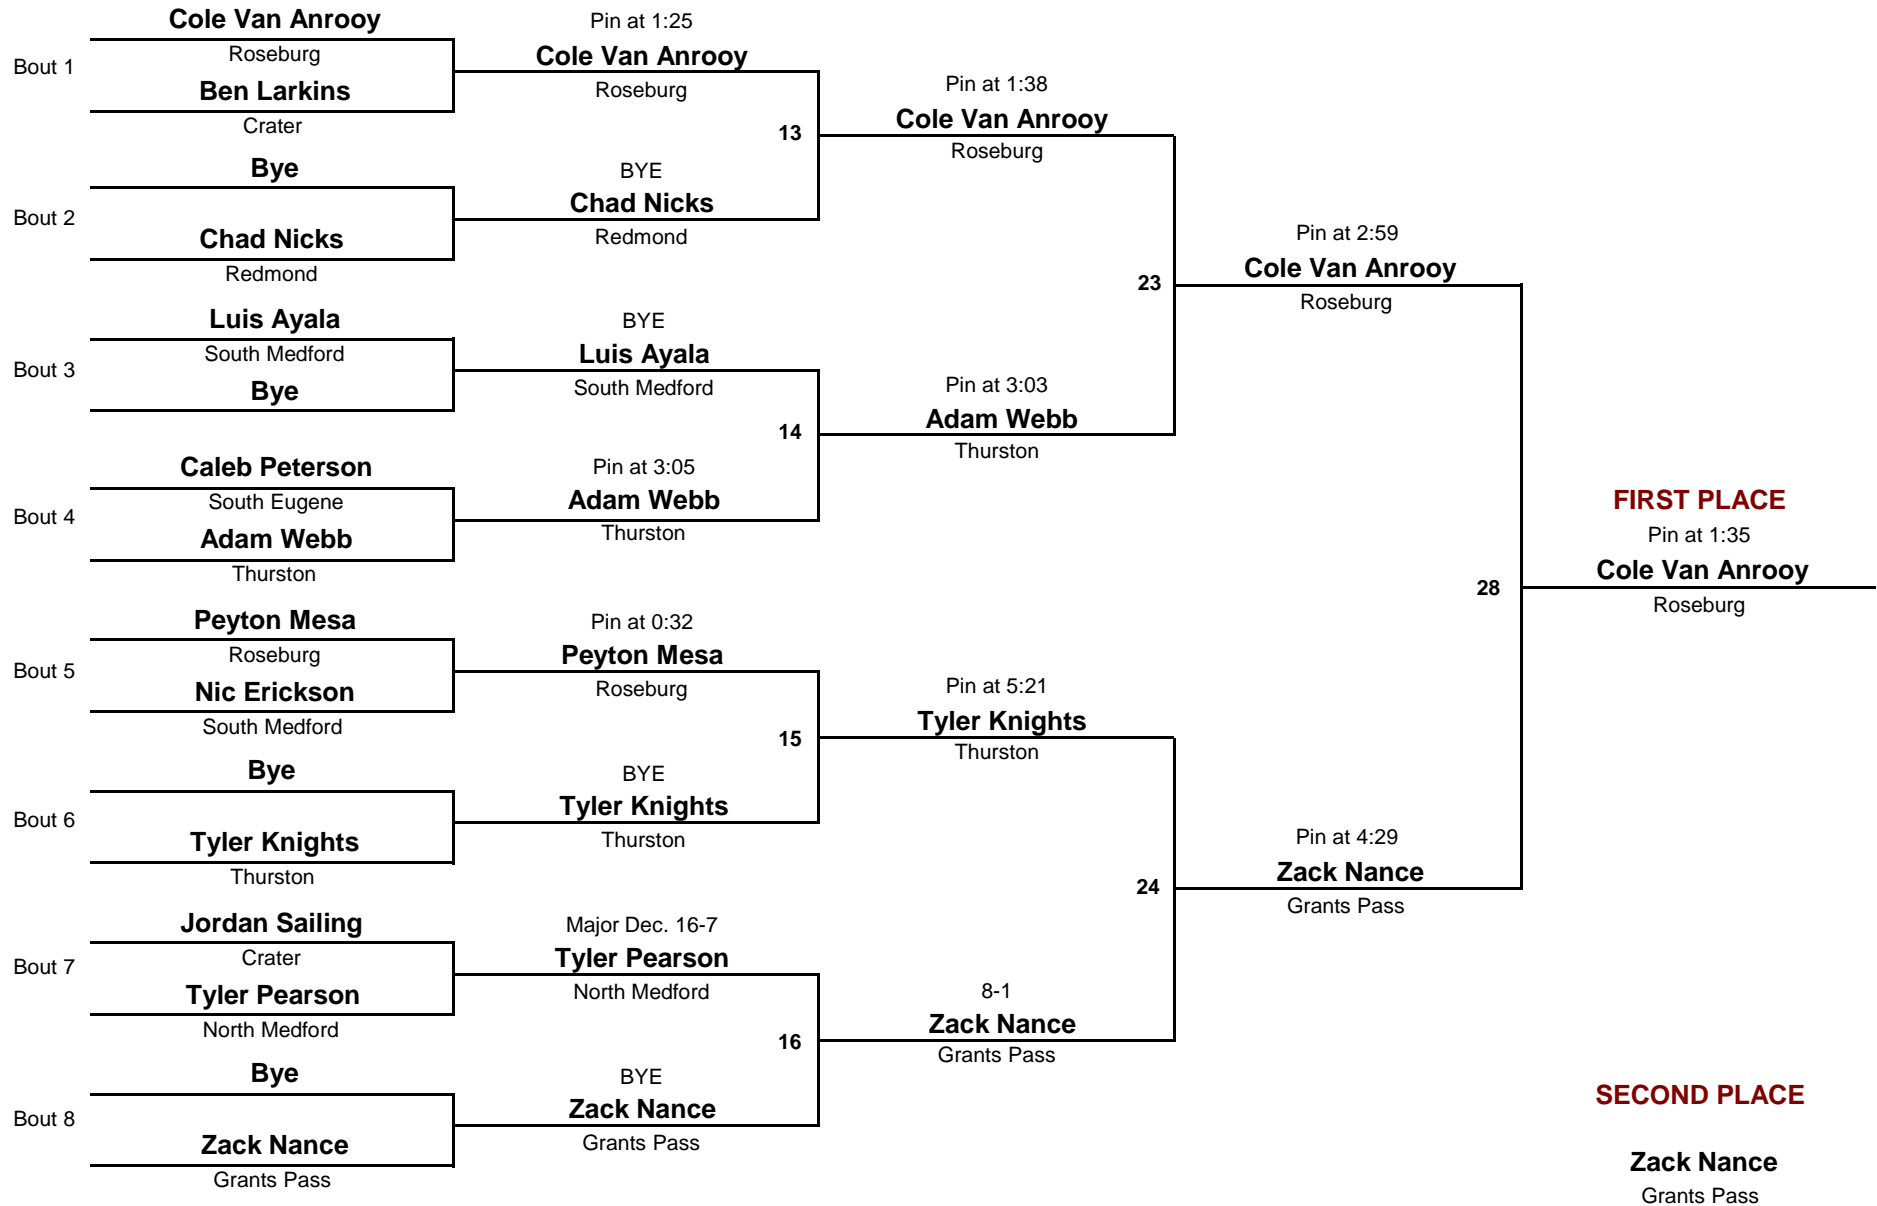

HS
DIVISION

113
WEIGHT

2012 6A Special District 4

February 11, 2012

Championship Rounds