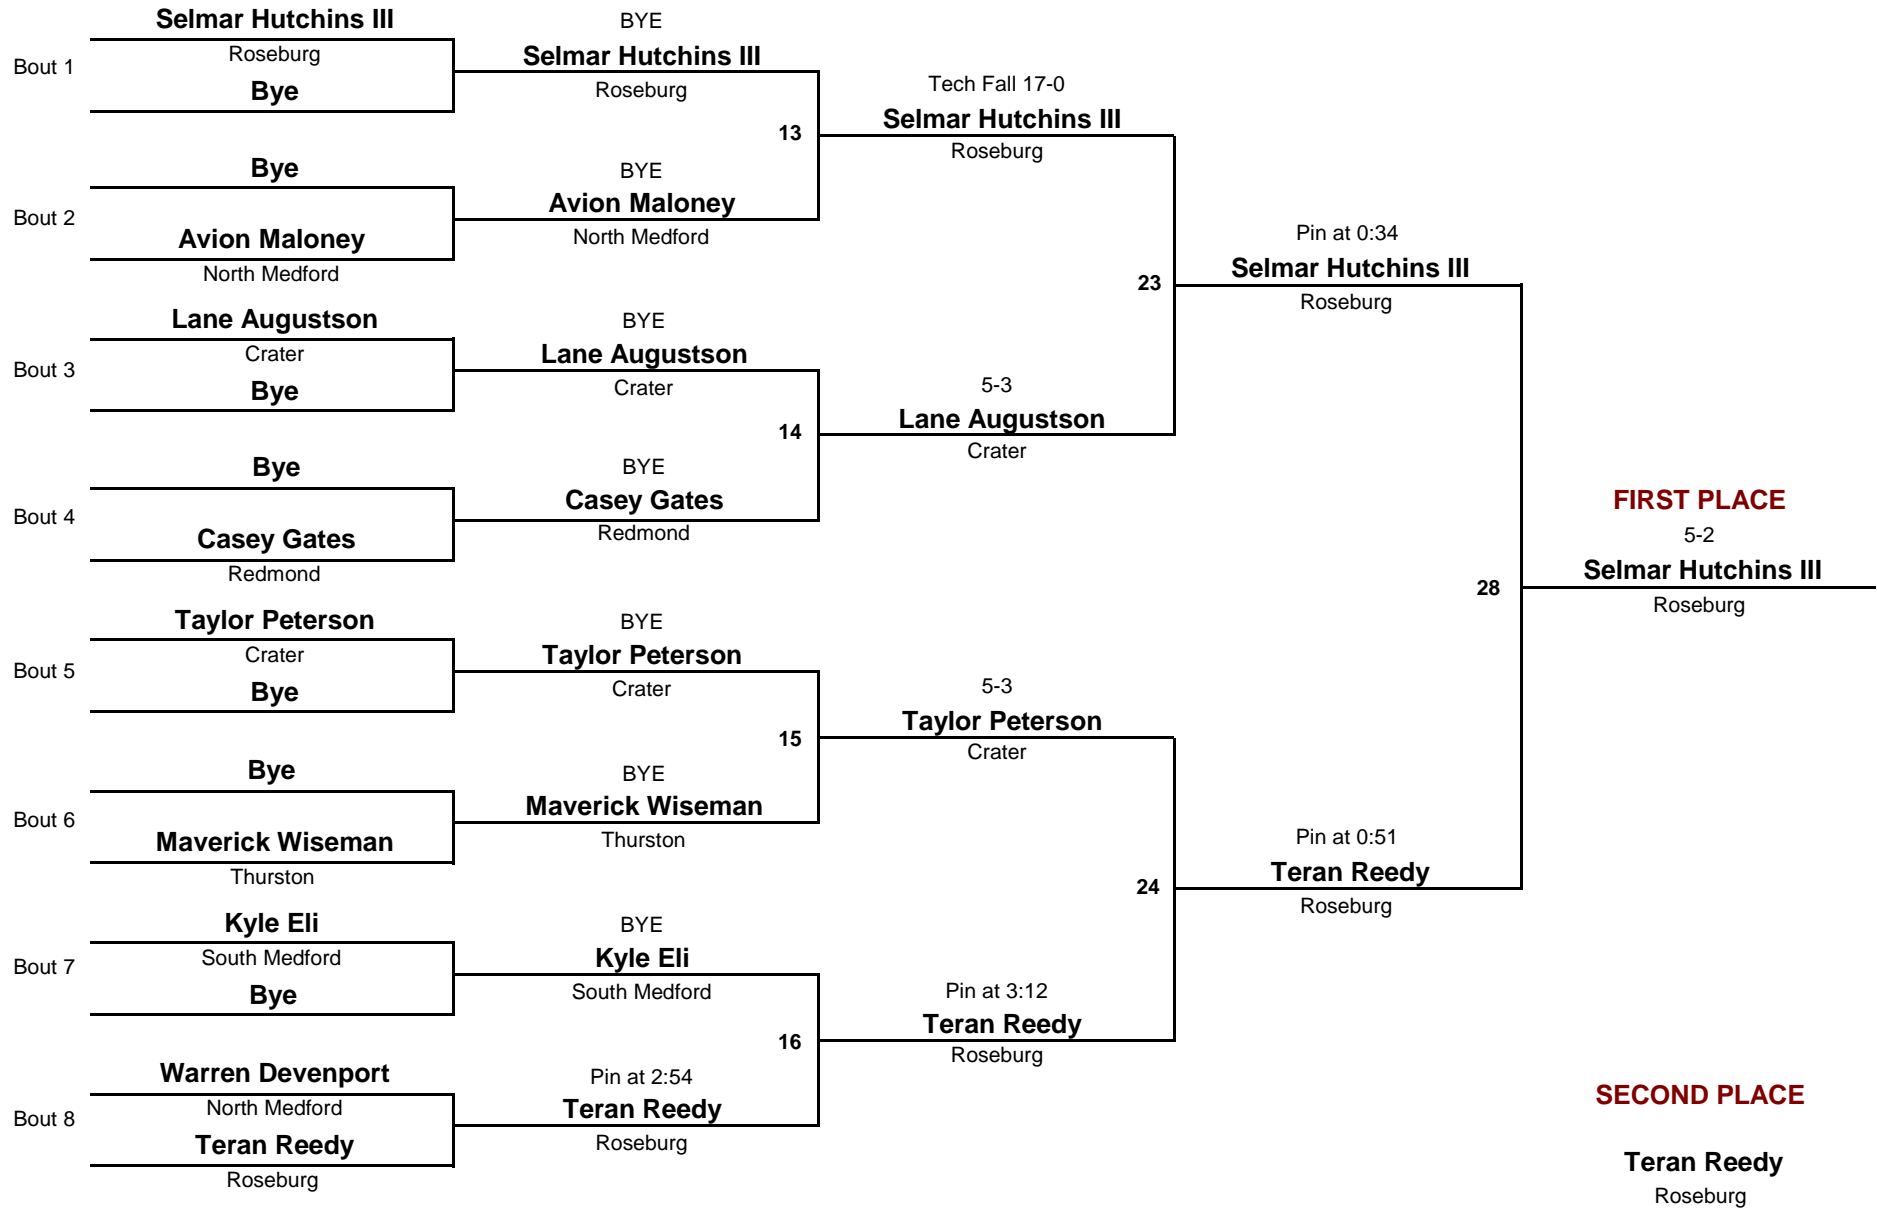

HS
DIVISION

195
WEIGHT

2012 6A Special District 4

February 11, 2012

Championship Rounds