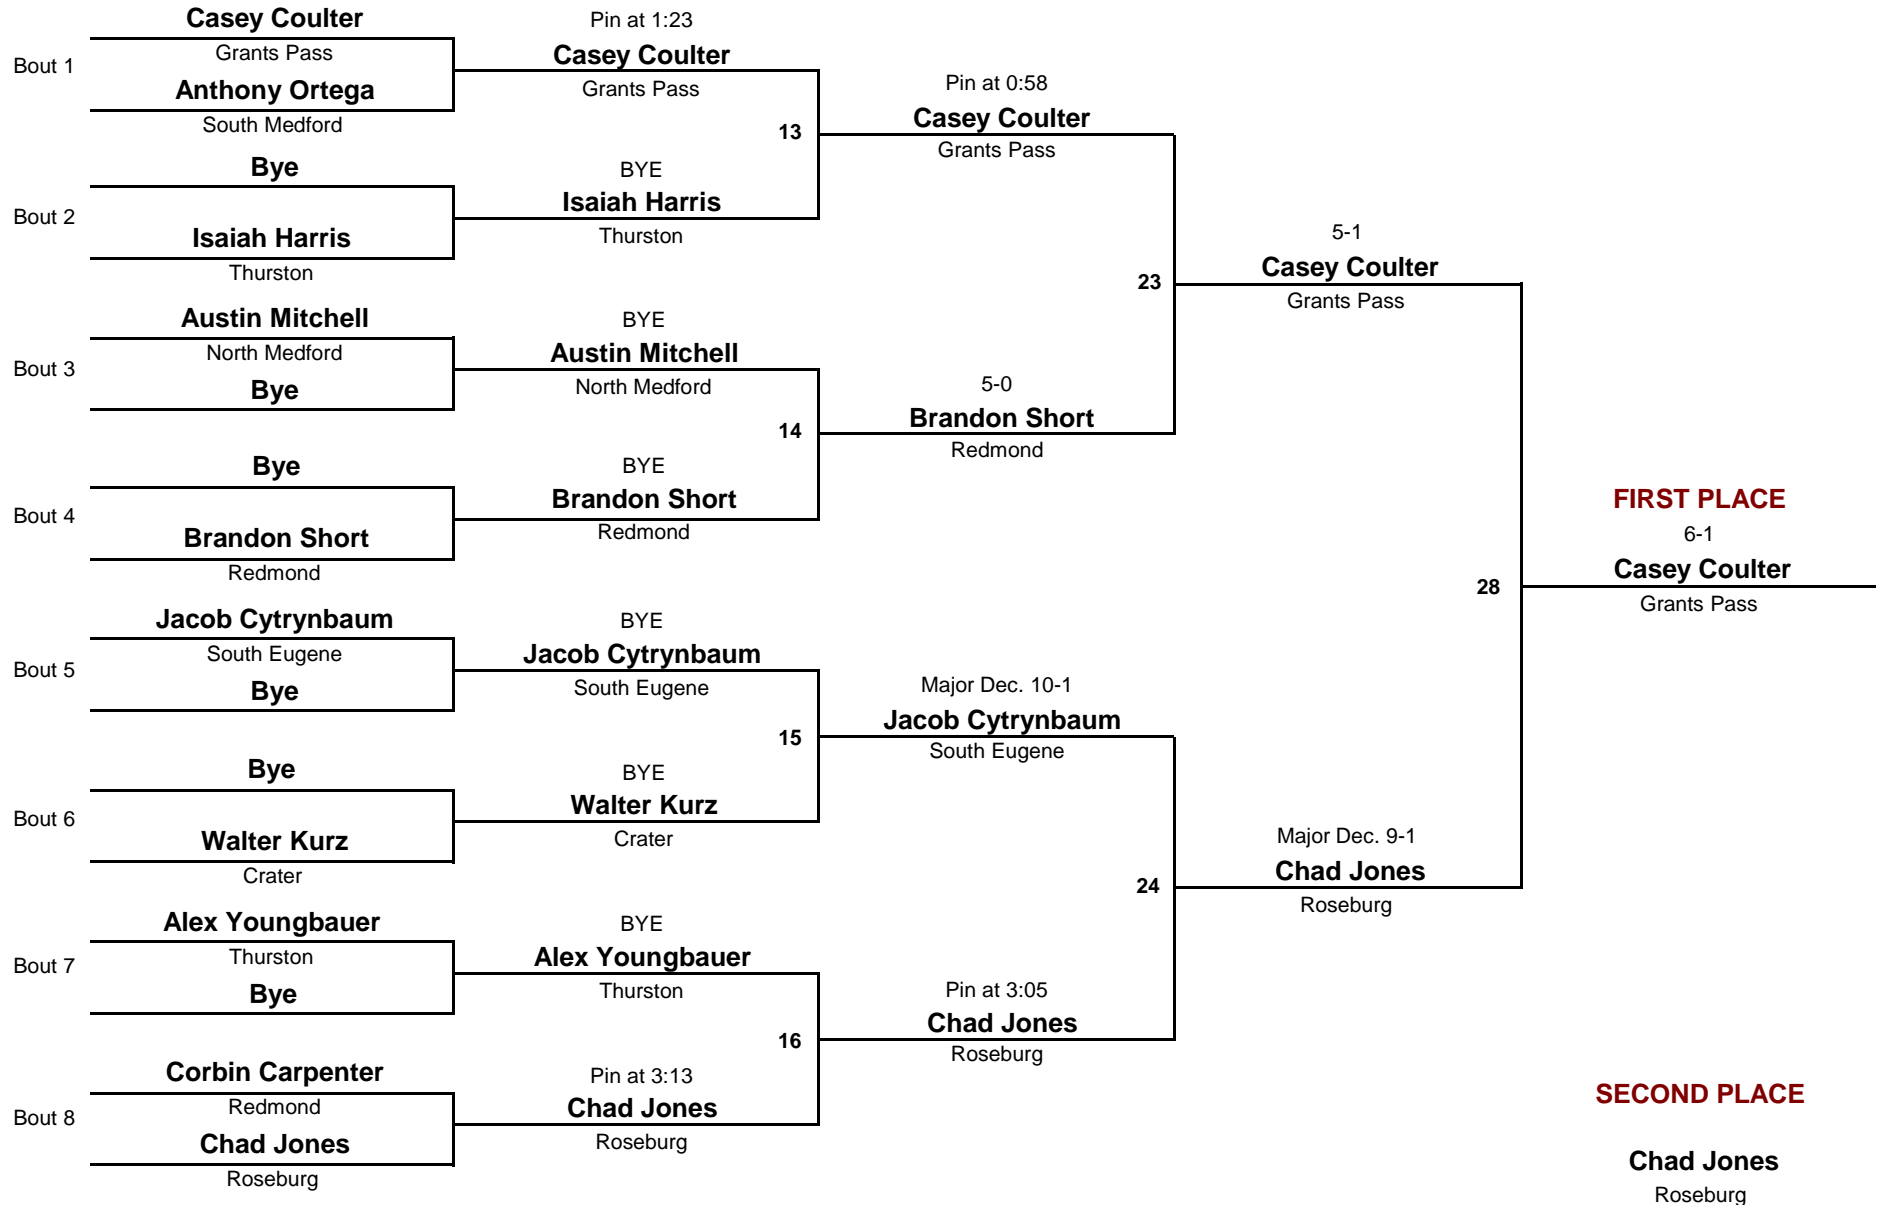

HS
DIVISION

106
WEIGHT

2012 6A Special District 4

February 11, 2012

Championship Rounds