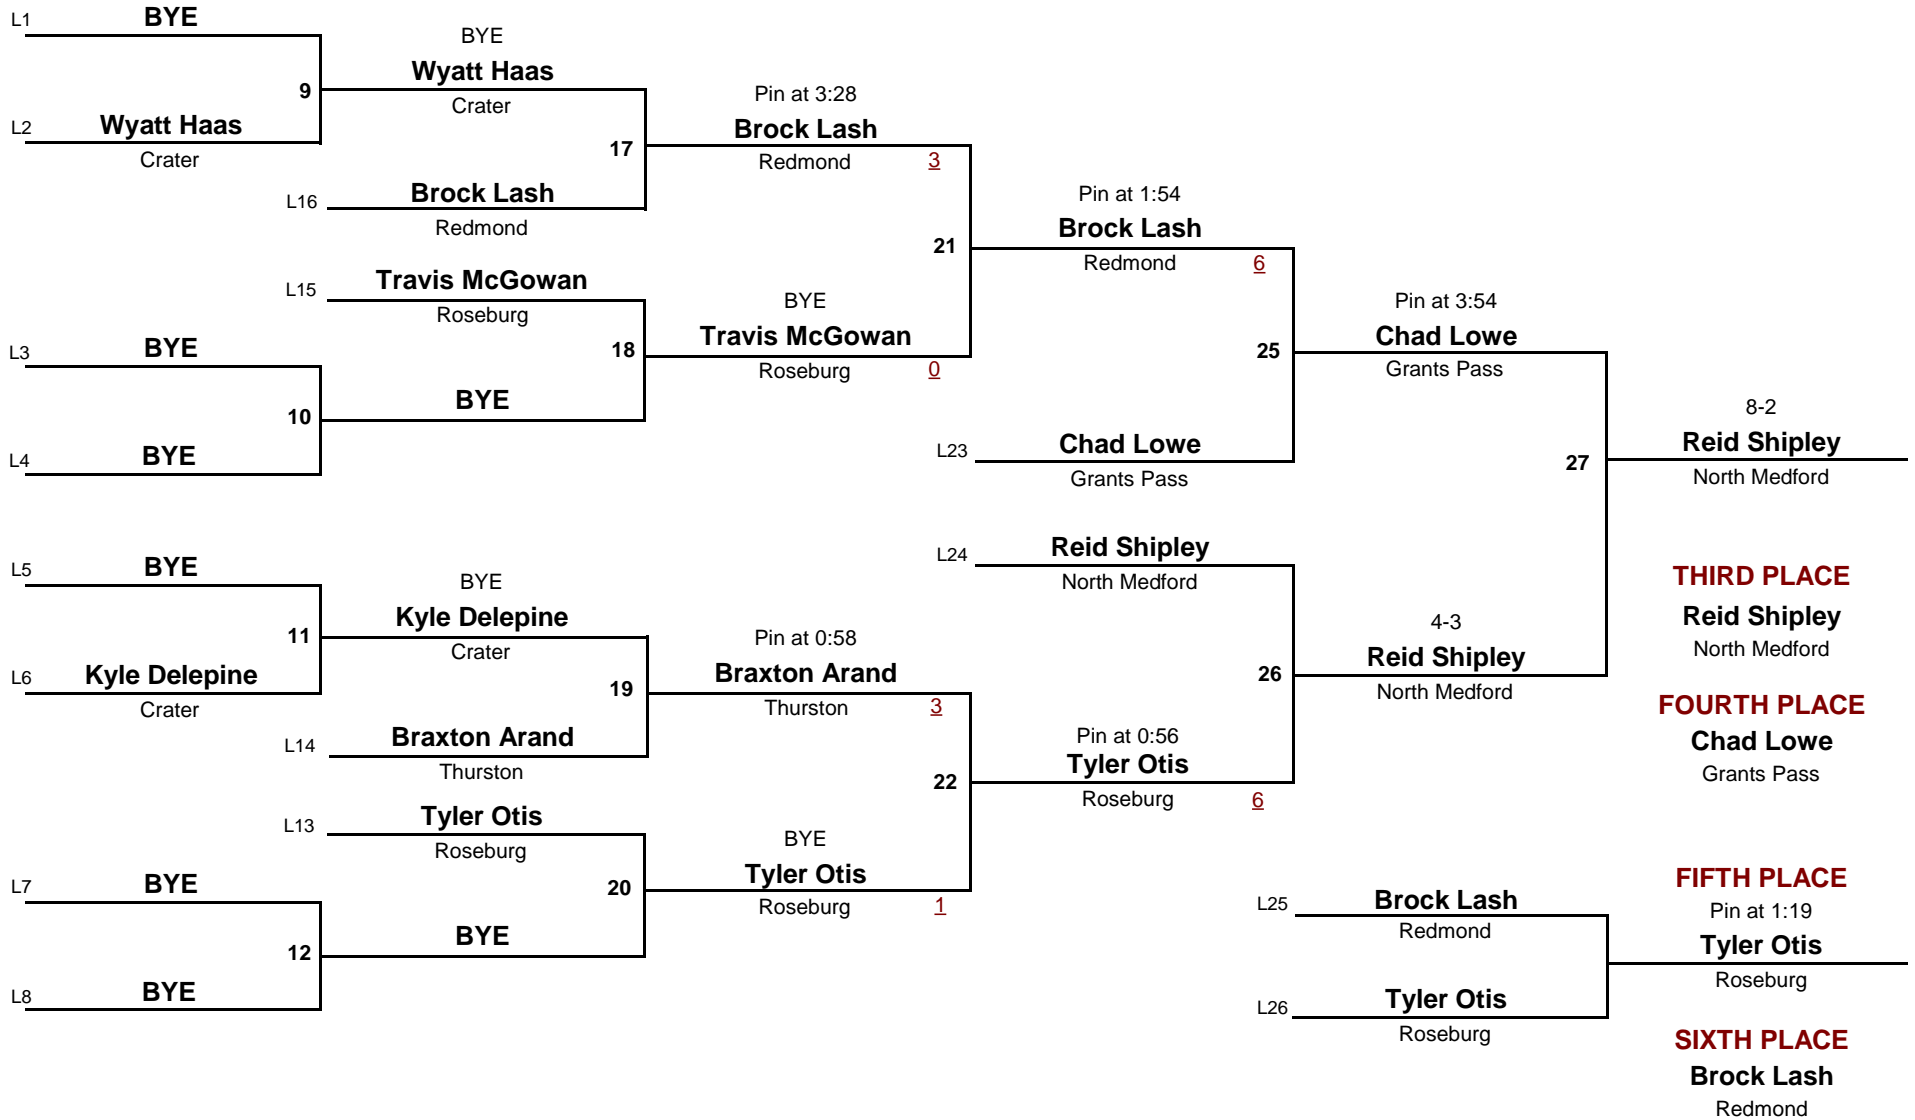

HS
DIVISION

170
WEIGHT

2012 6A Special District 4

February 11, 2012

Consolation Rounds