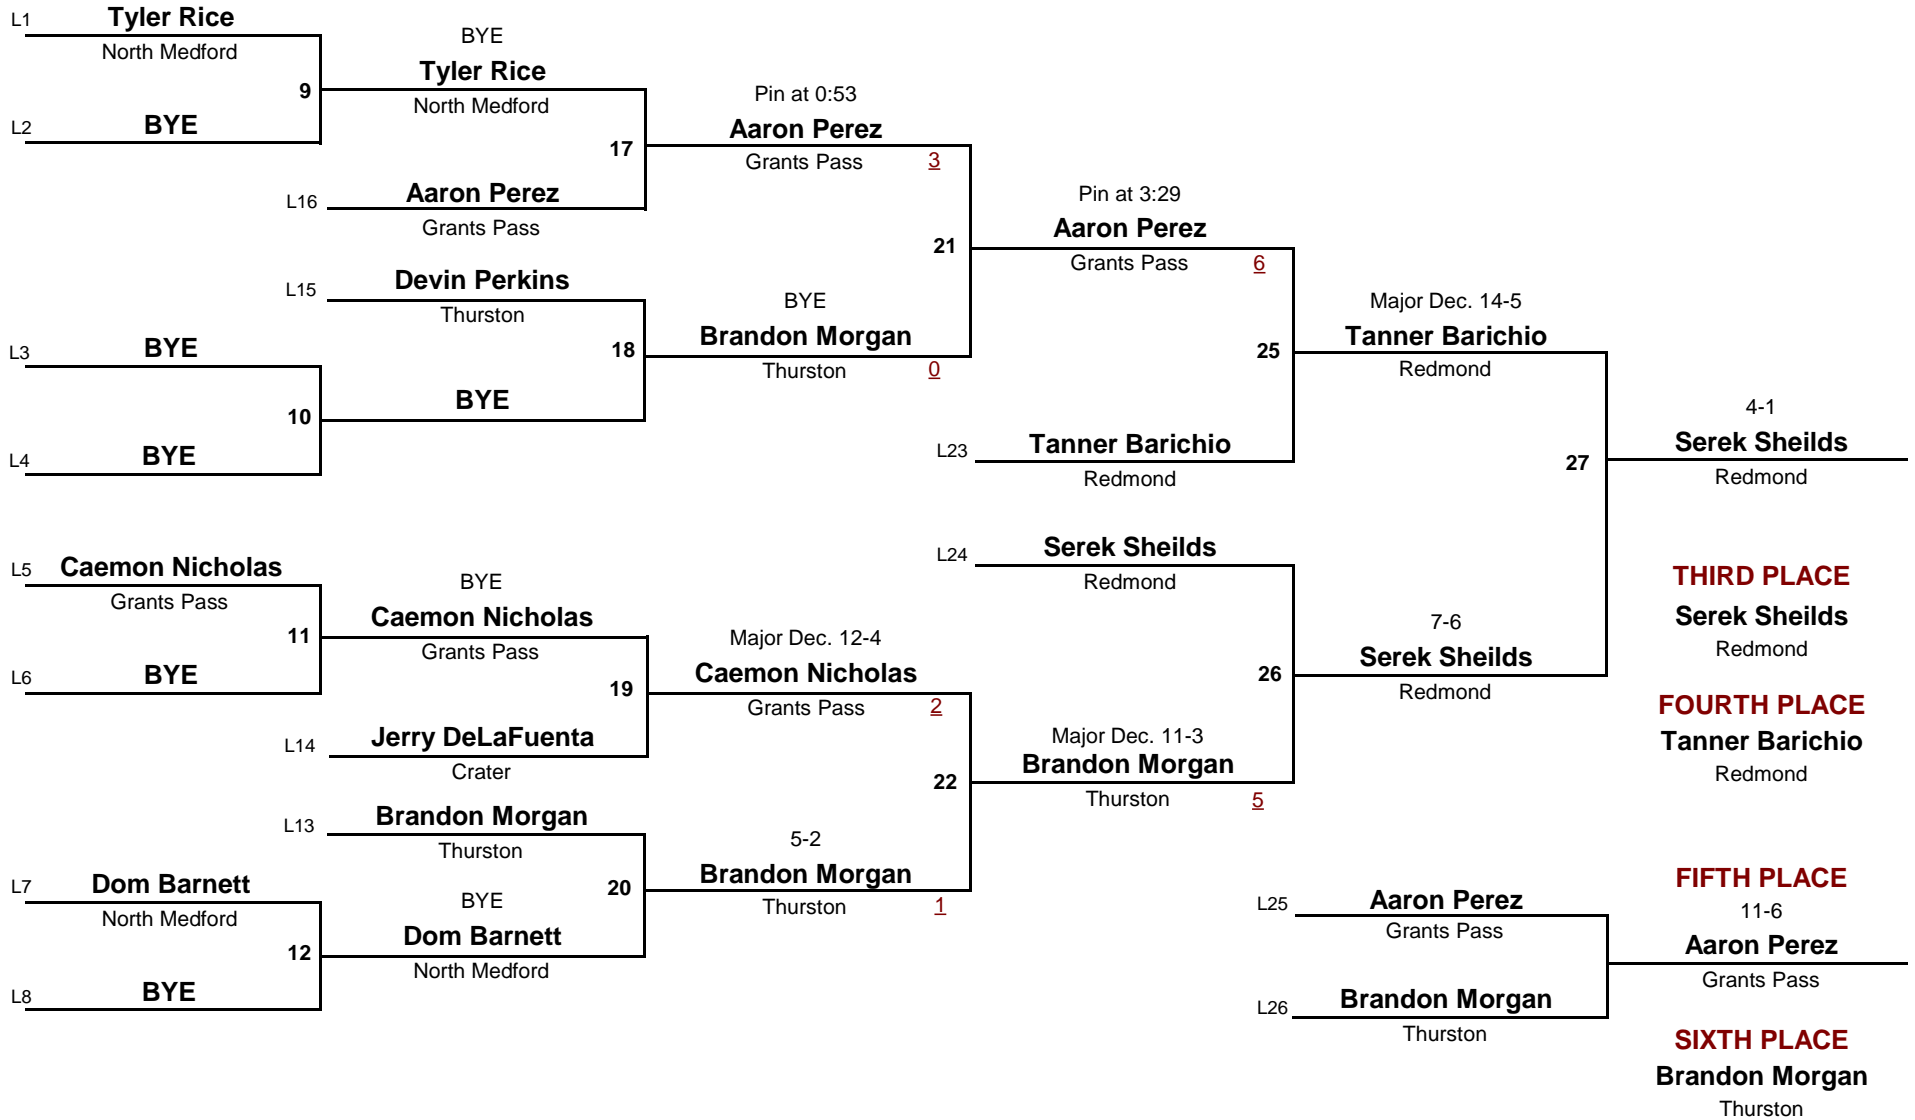

HS
DIVISION

152
WEIGHT

2012 6A Special District 4

February 11, 2012

Consolation Rounds