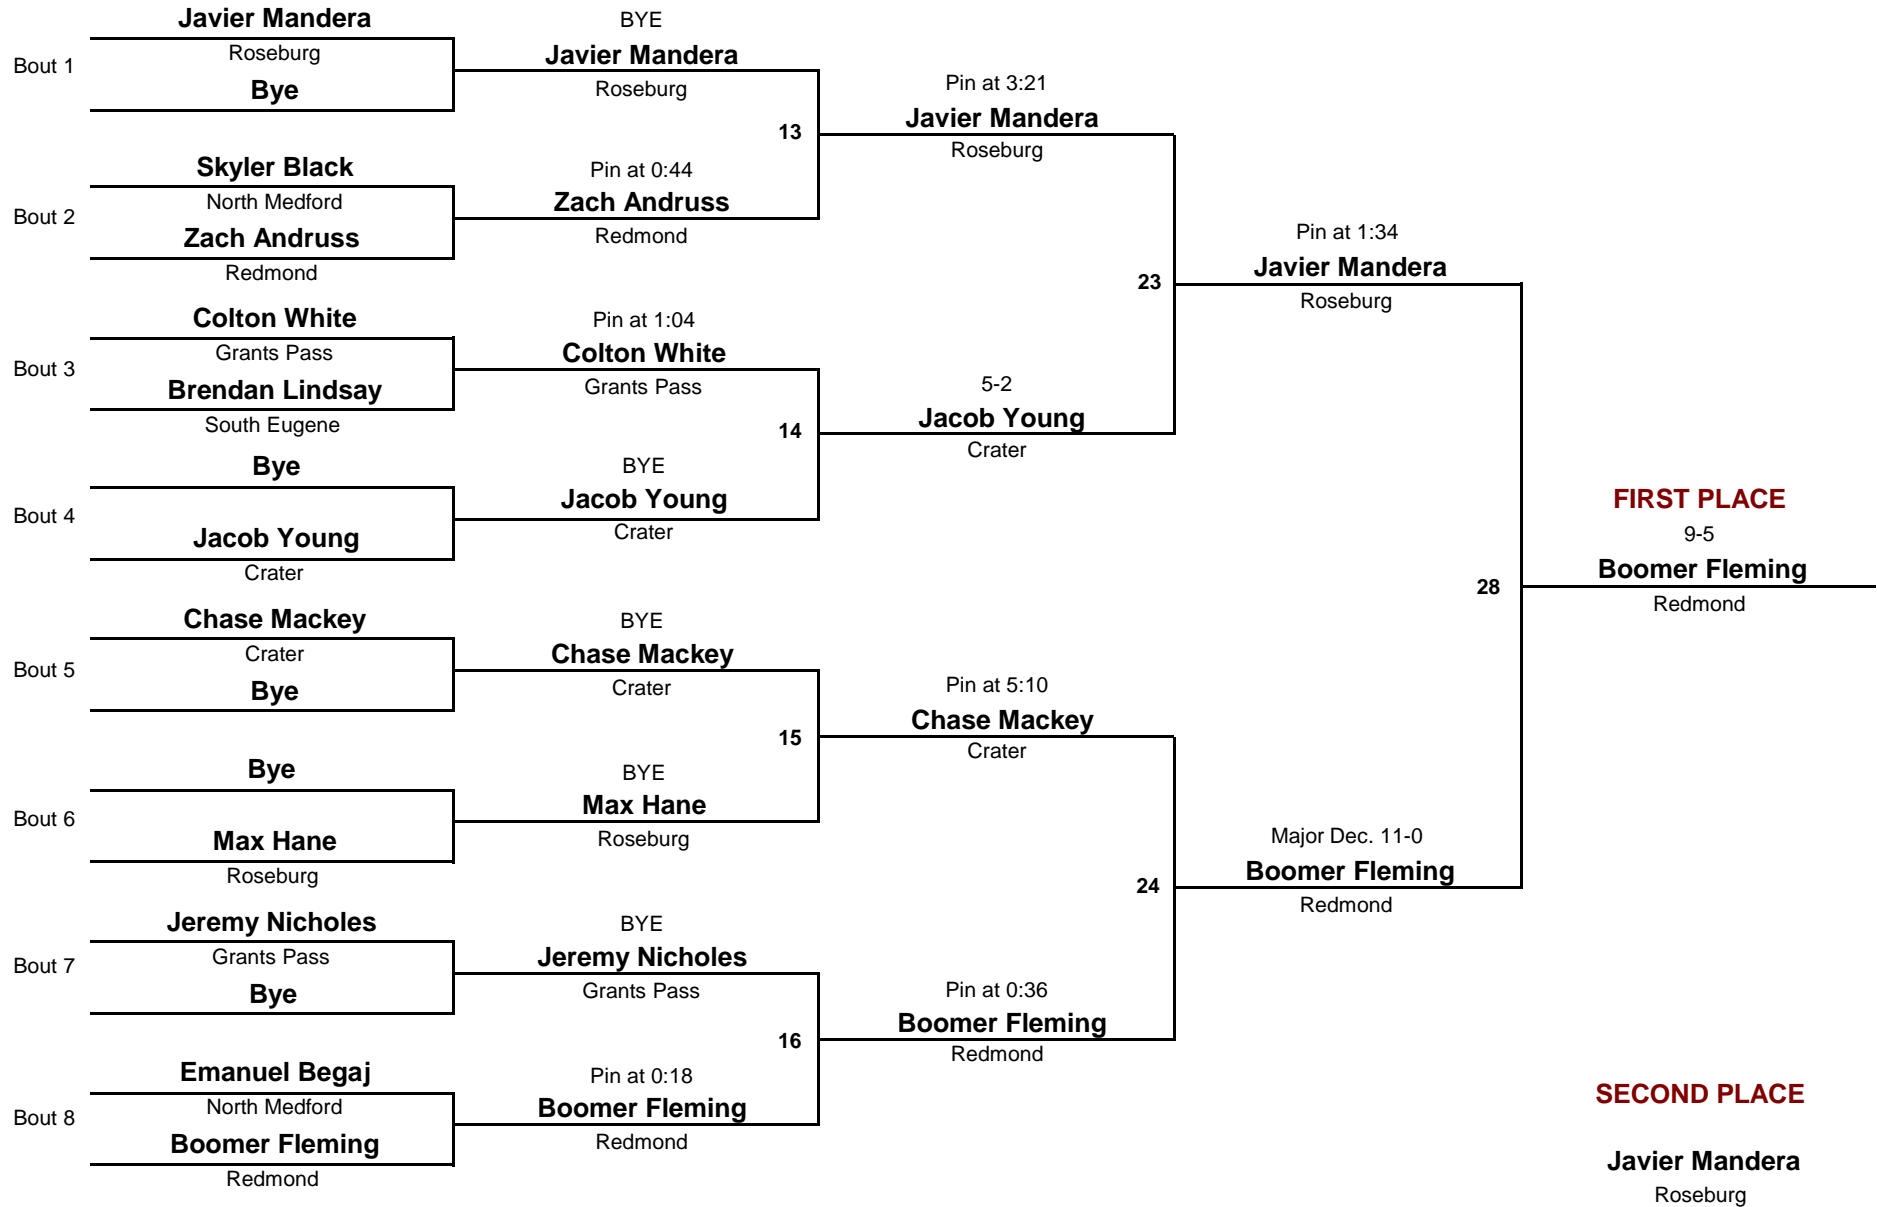

HS
DIVISION

160
WEIGHT

2012 6A Special District 4

February 11, 2012

Championship Rounds