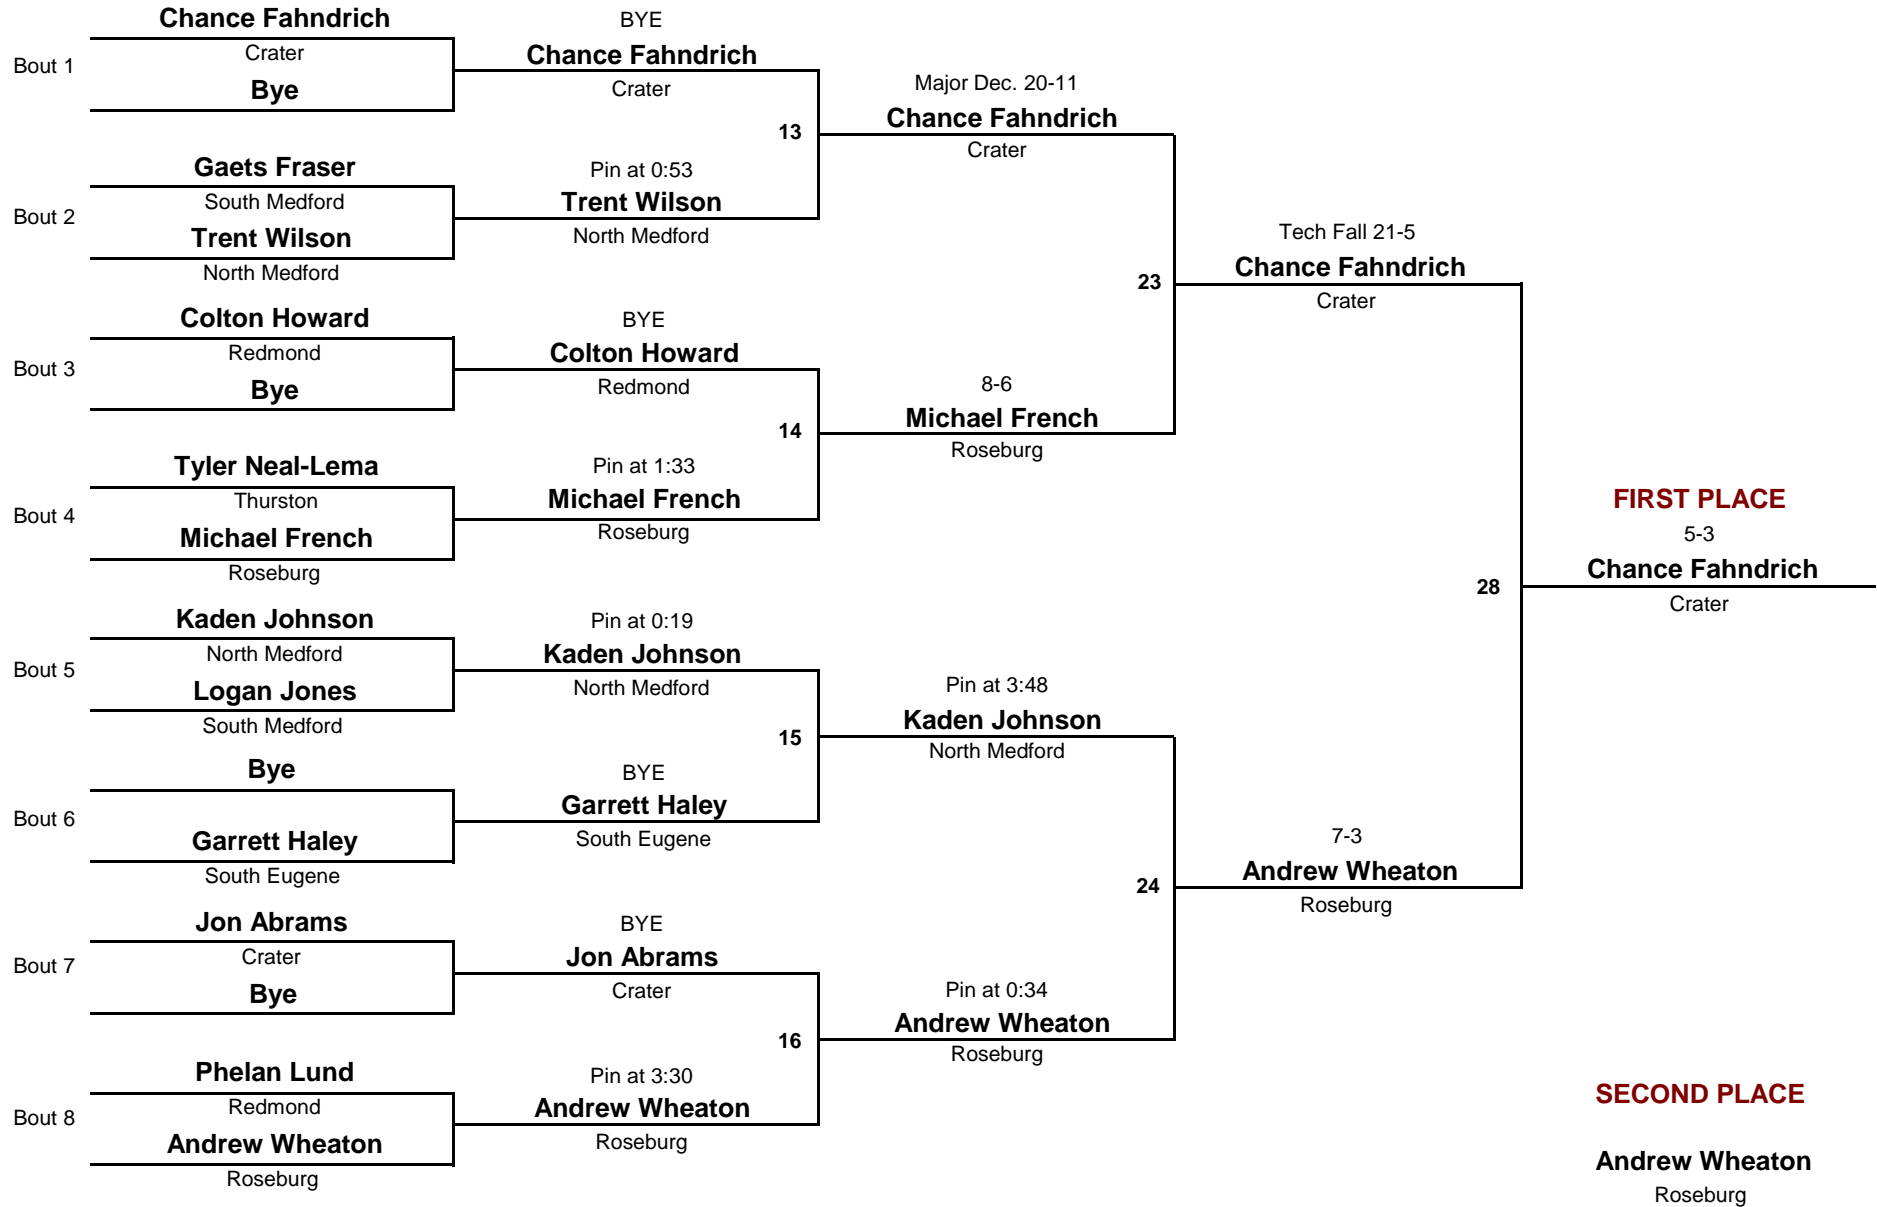

HS
DIVISION

182
WEIGHT

2012 6A Special District 4

February 11, 2012

Championship Rounds