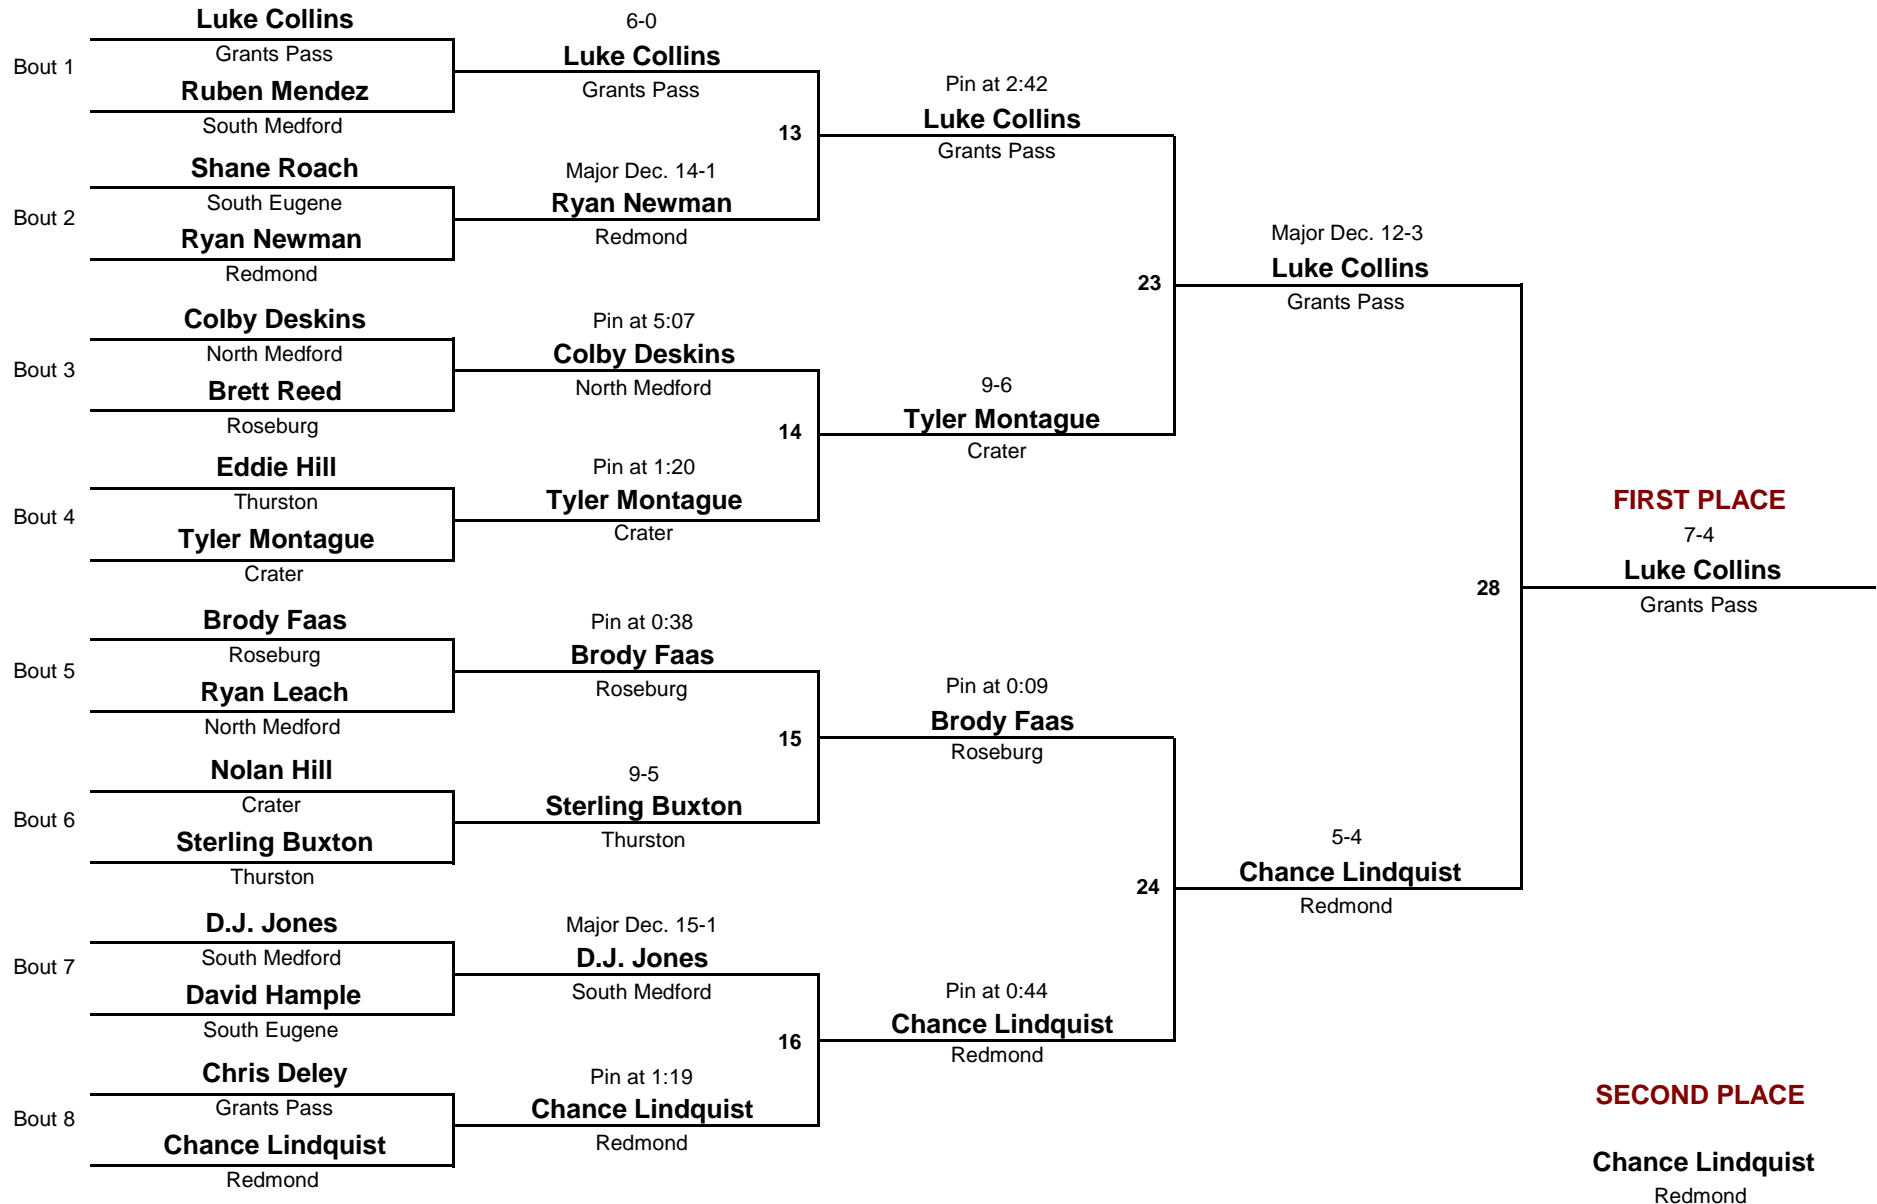

HS
DIVISION

138
WEIGHT

2012 6A Special District 4

February 11, 2012

Championship Rounds