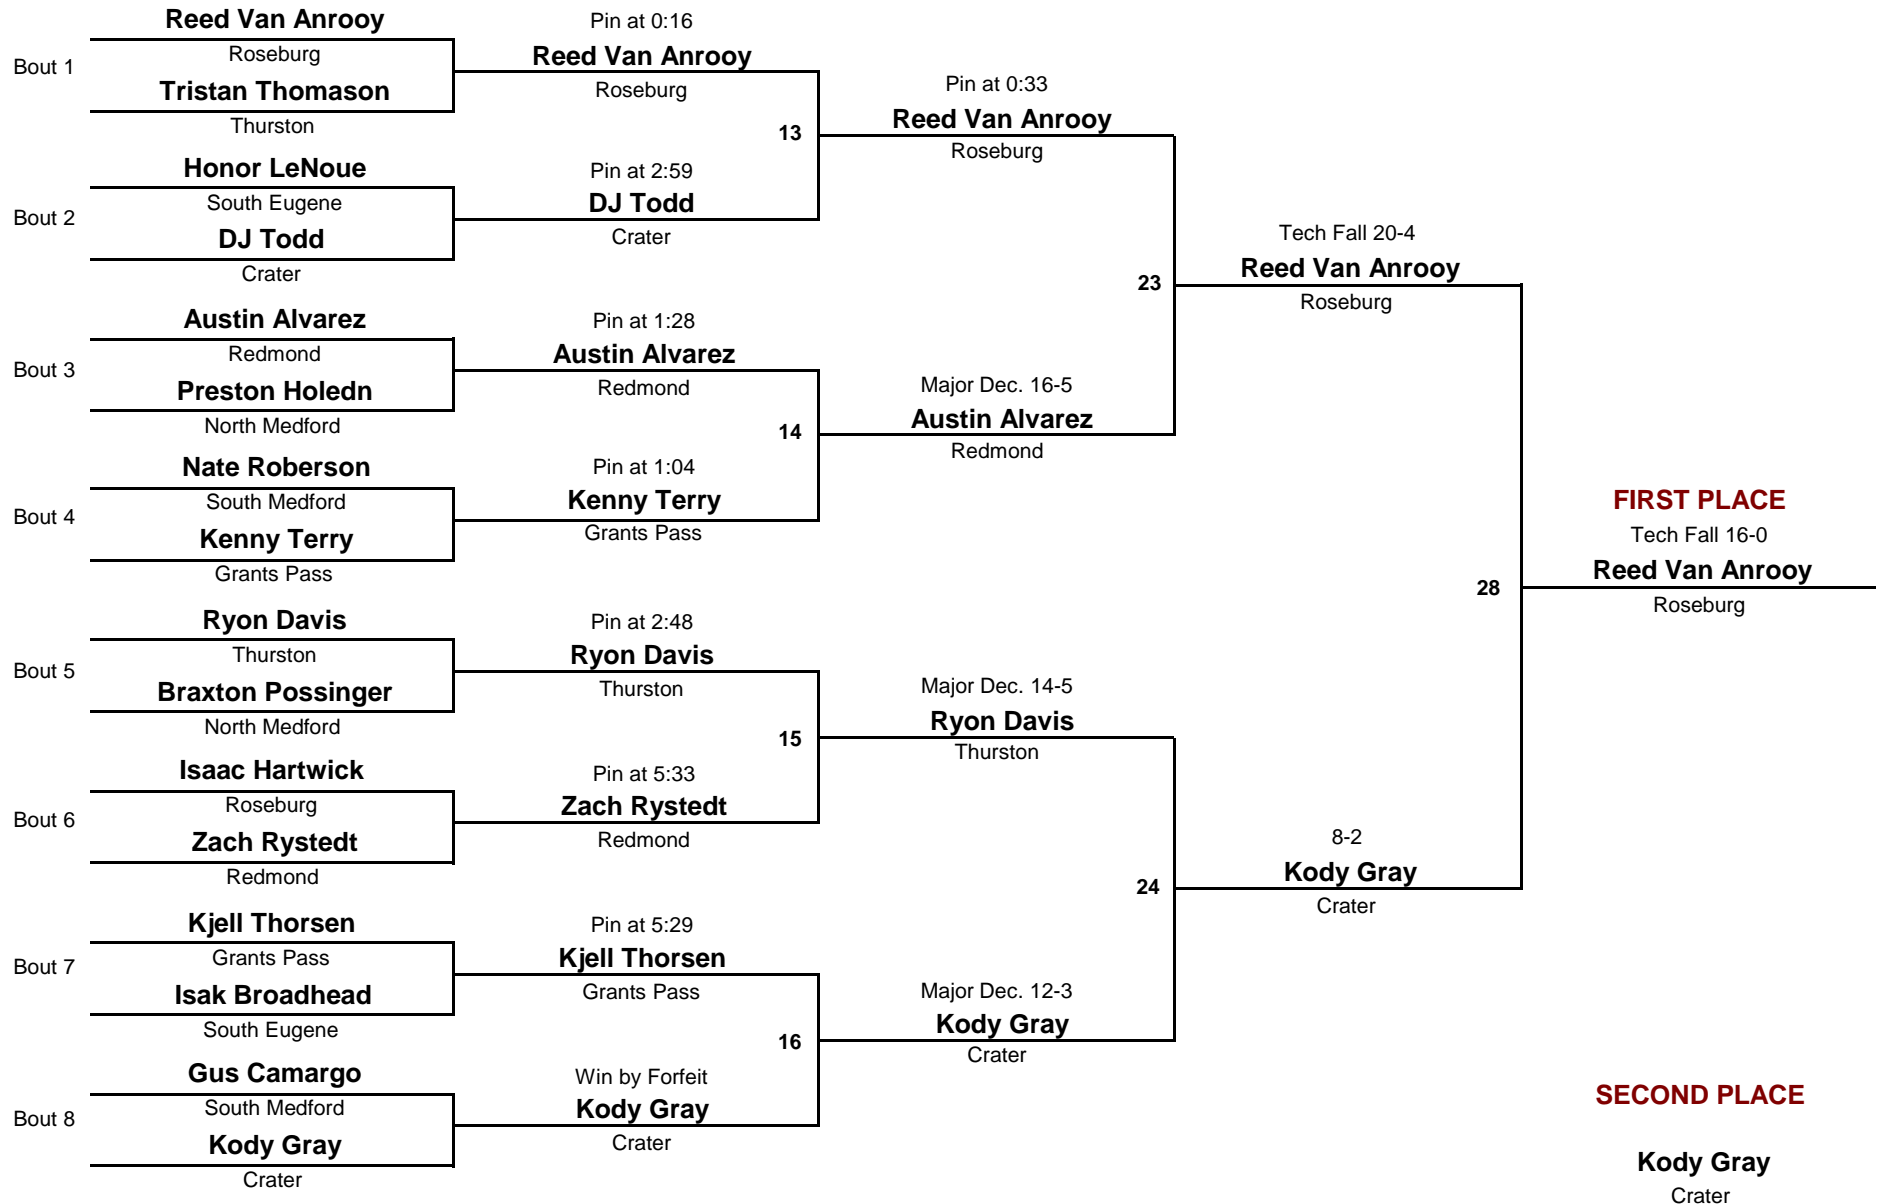

HS
DIVISION

145
WEIGHT

2012 6A Special District 4

February 11, 2012

Championship Rounds