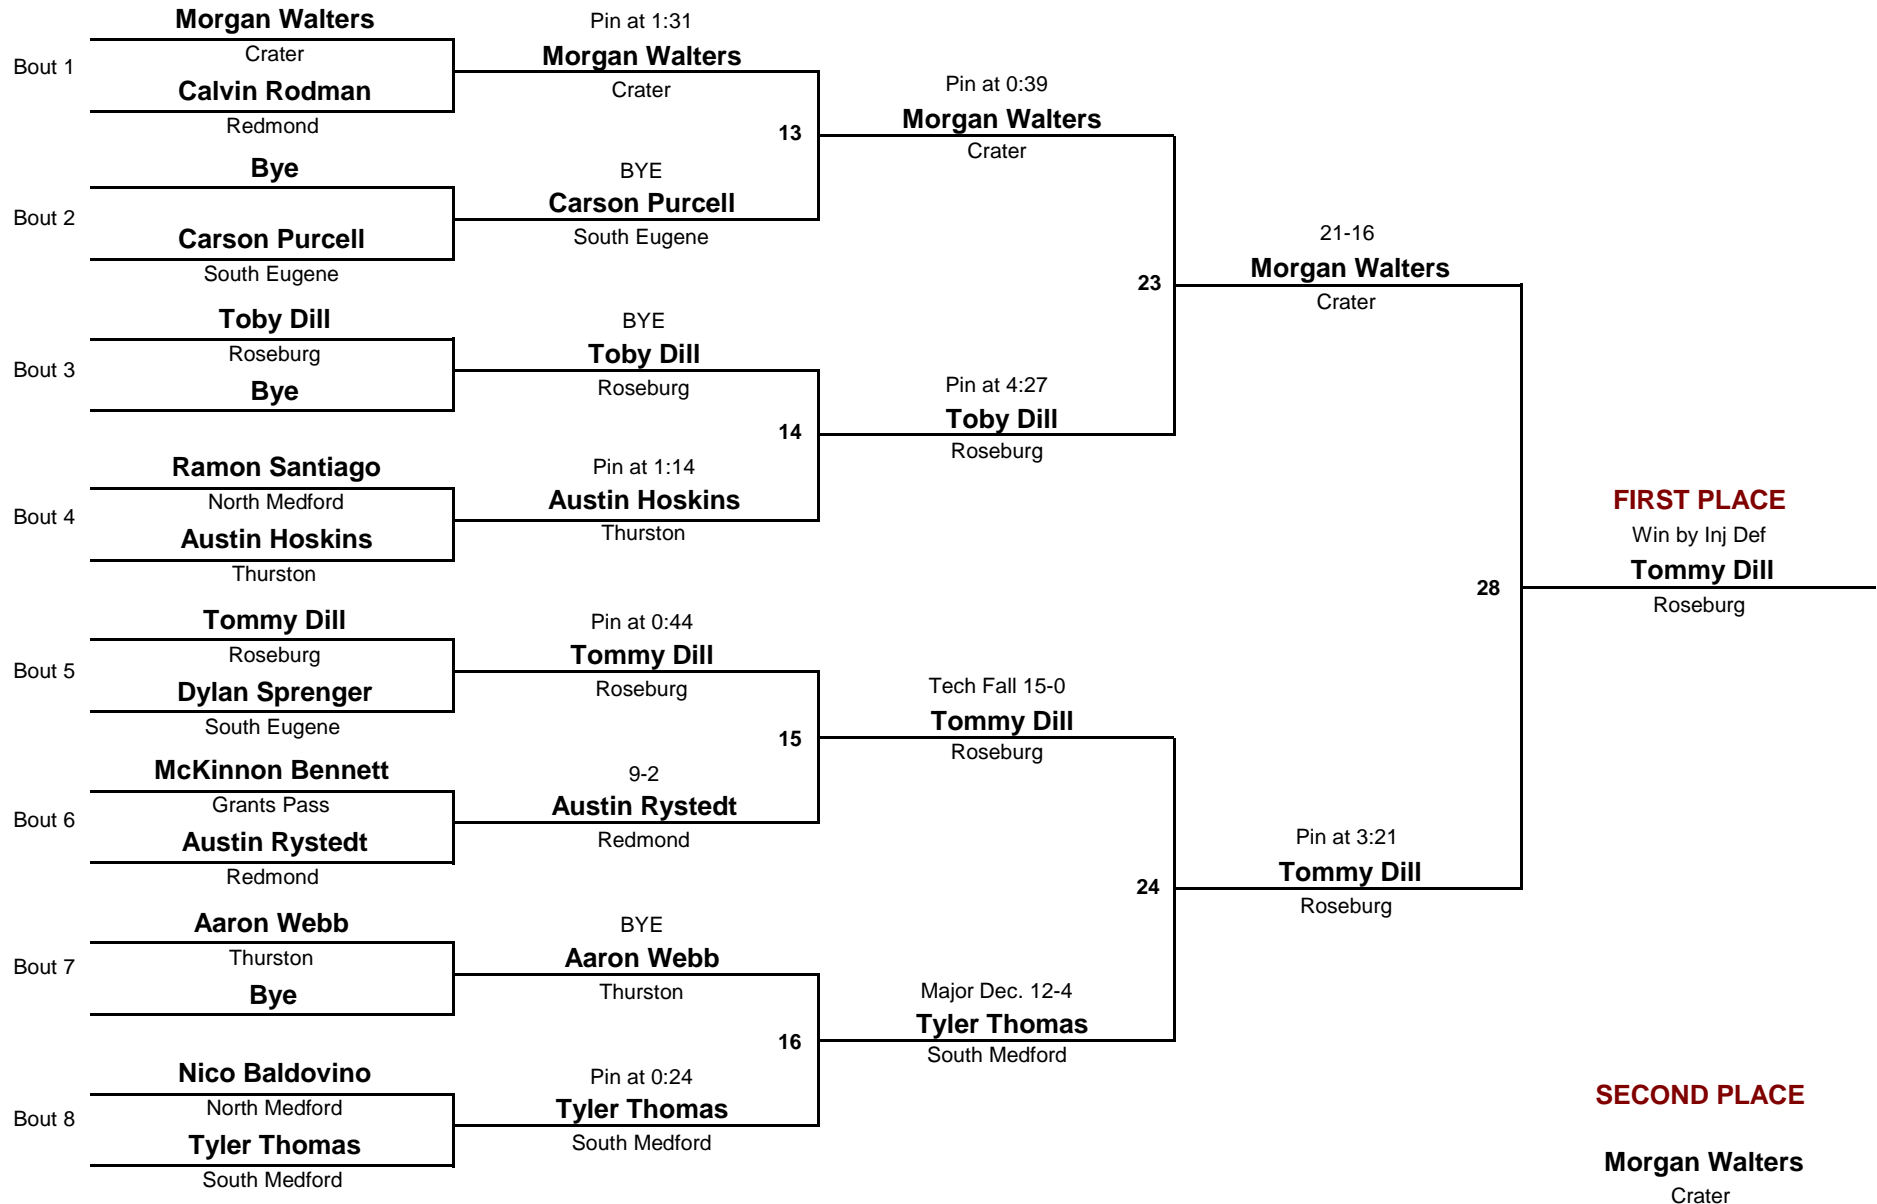

HS
DIVISION

120
WEIGHT

2012 6A Special District 4

February 11, 2012

Championship Rounds