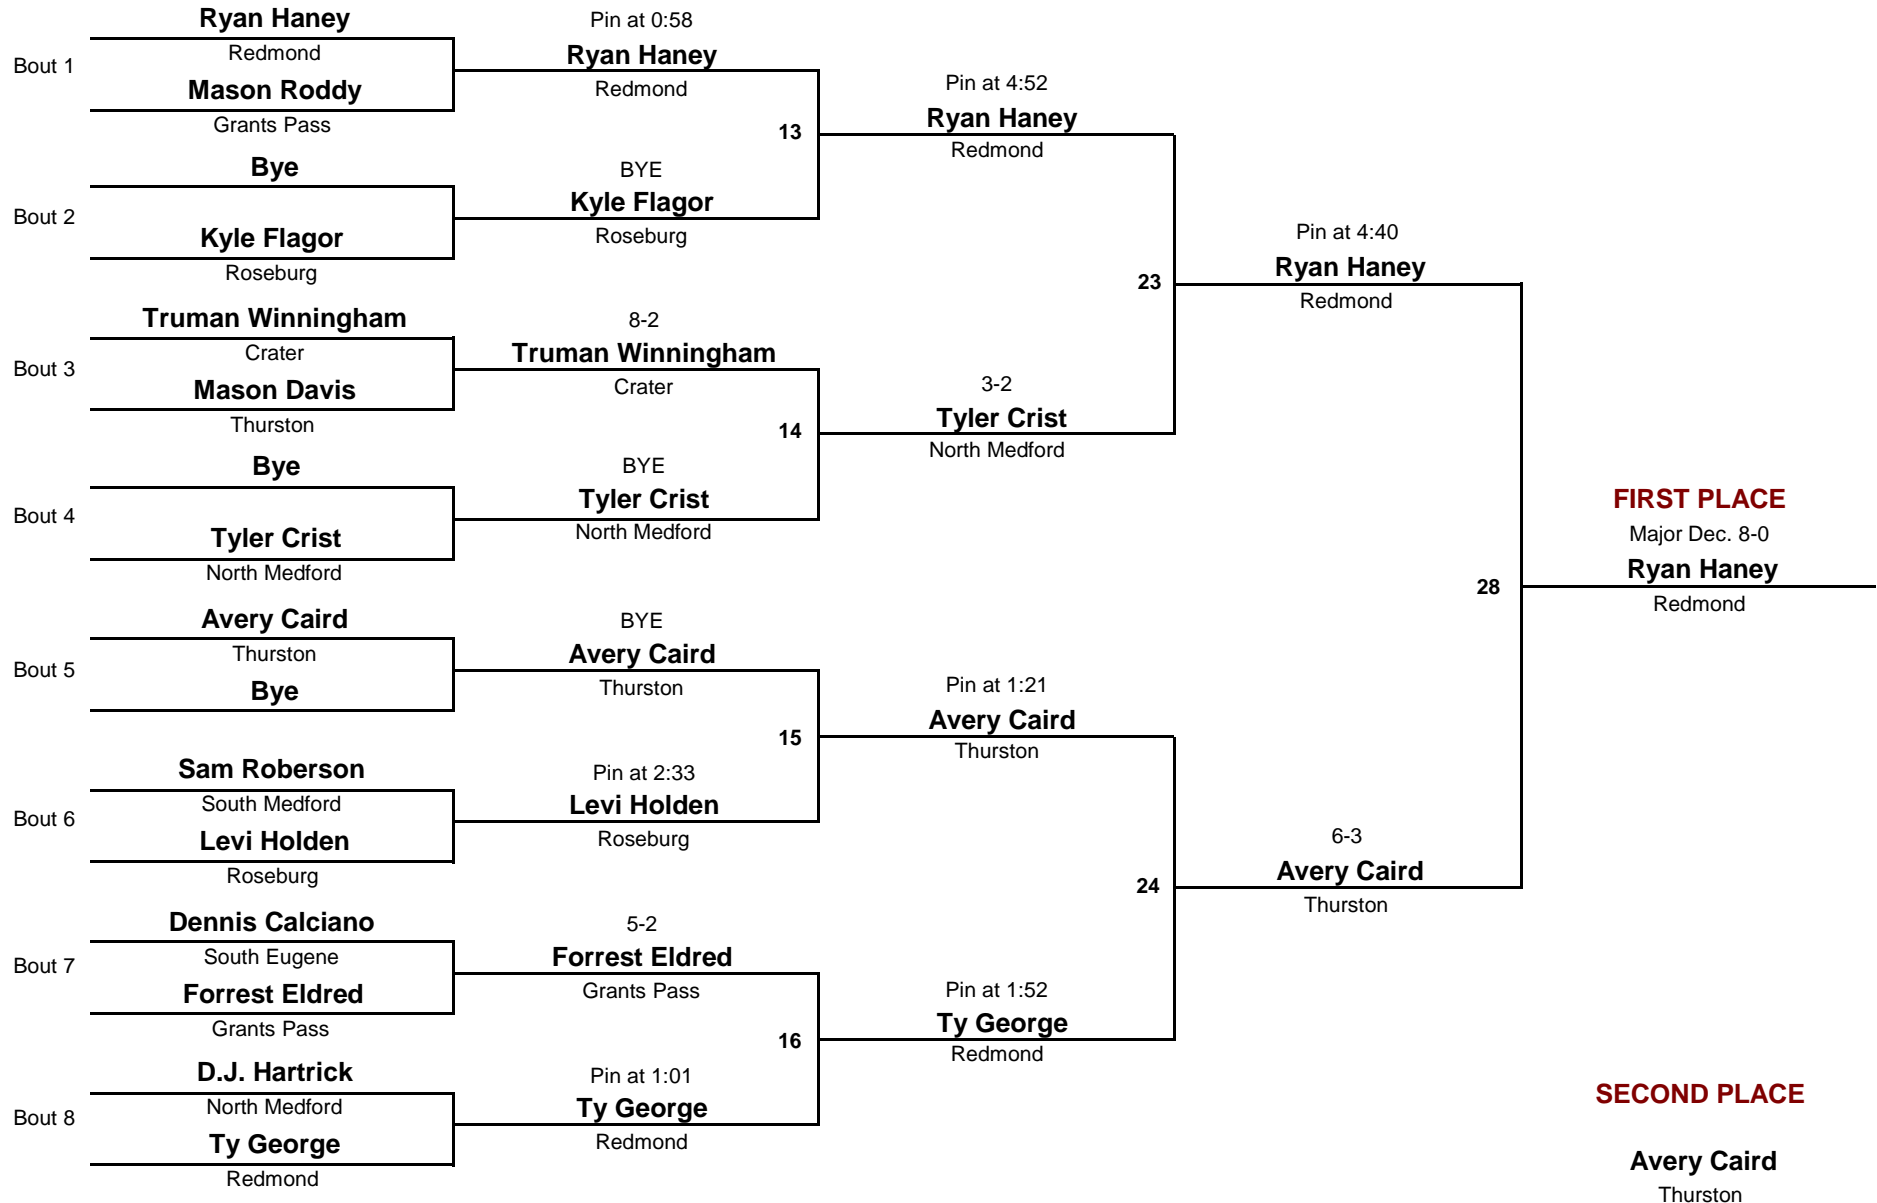

HS
DIVISION

126
WEIGHT

2012 6A Special District 4

February 11, 2012

Championship Rounds