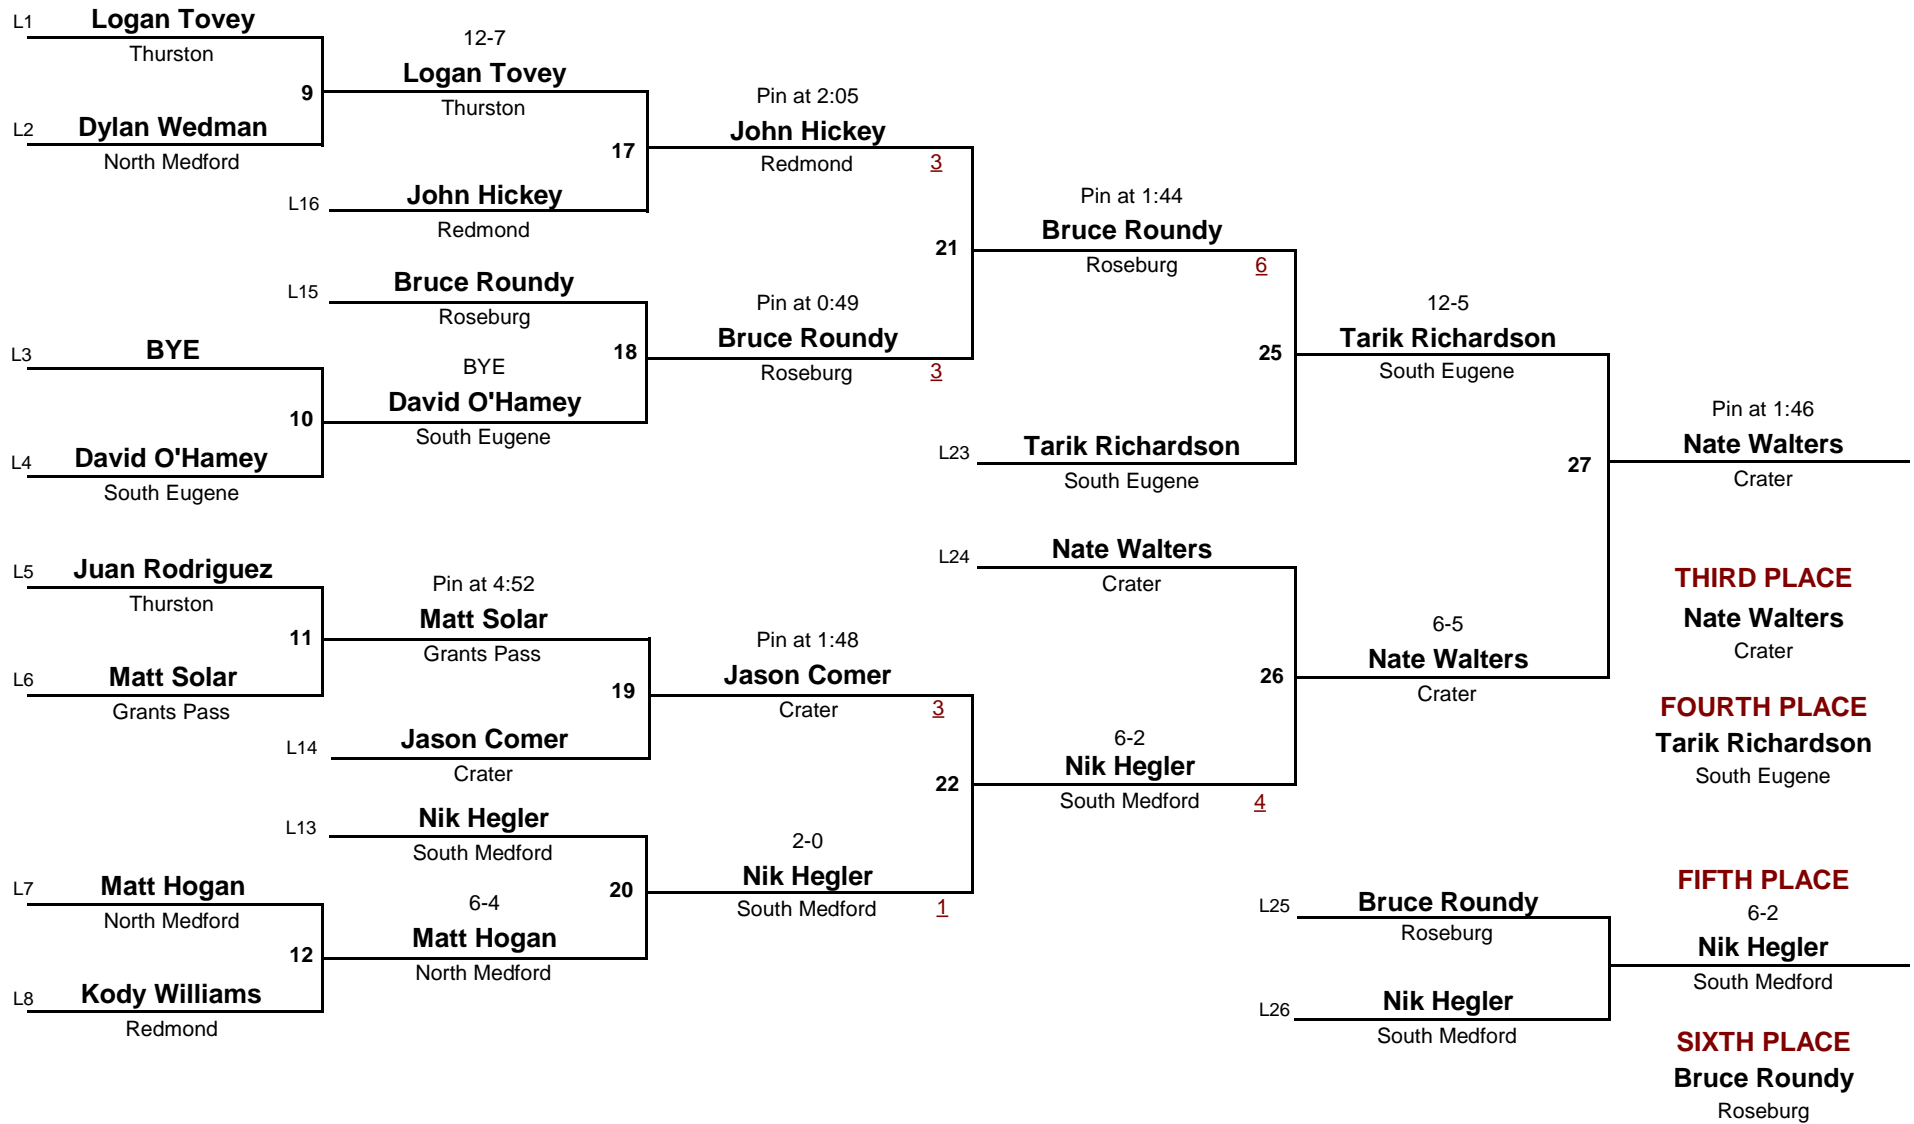

HS
DIVISION

132
WEIGHT

2012 6A Special District 4

February 11, 2012

Consolation Rounds