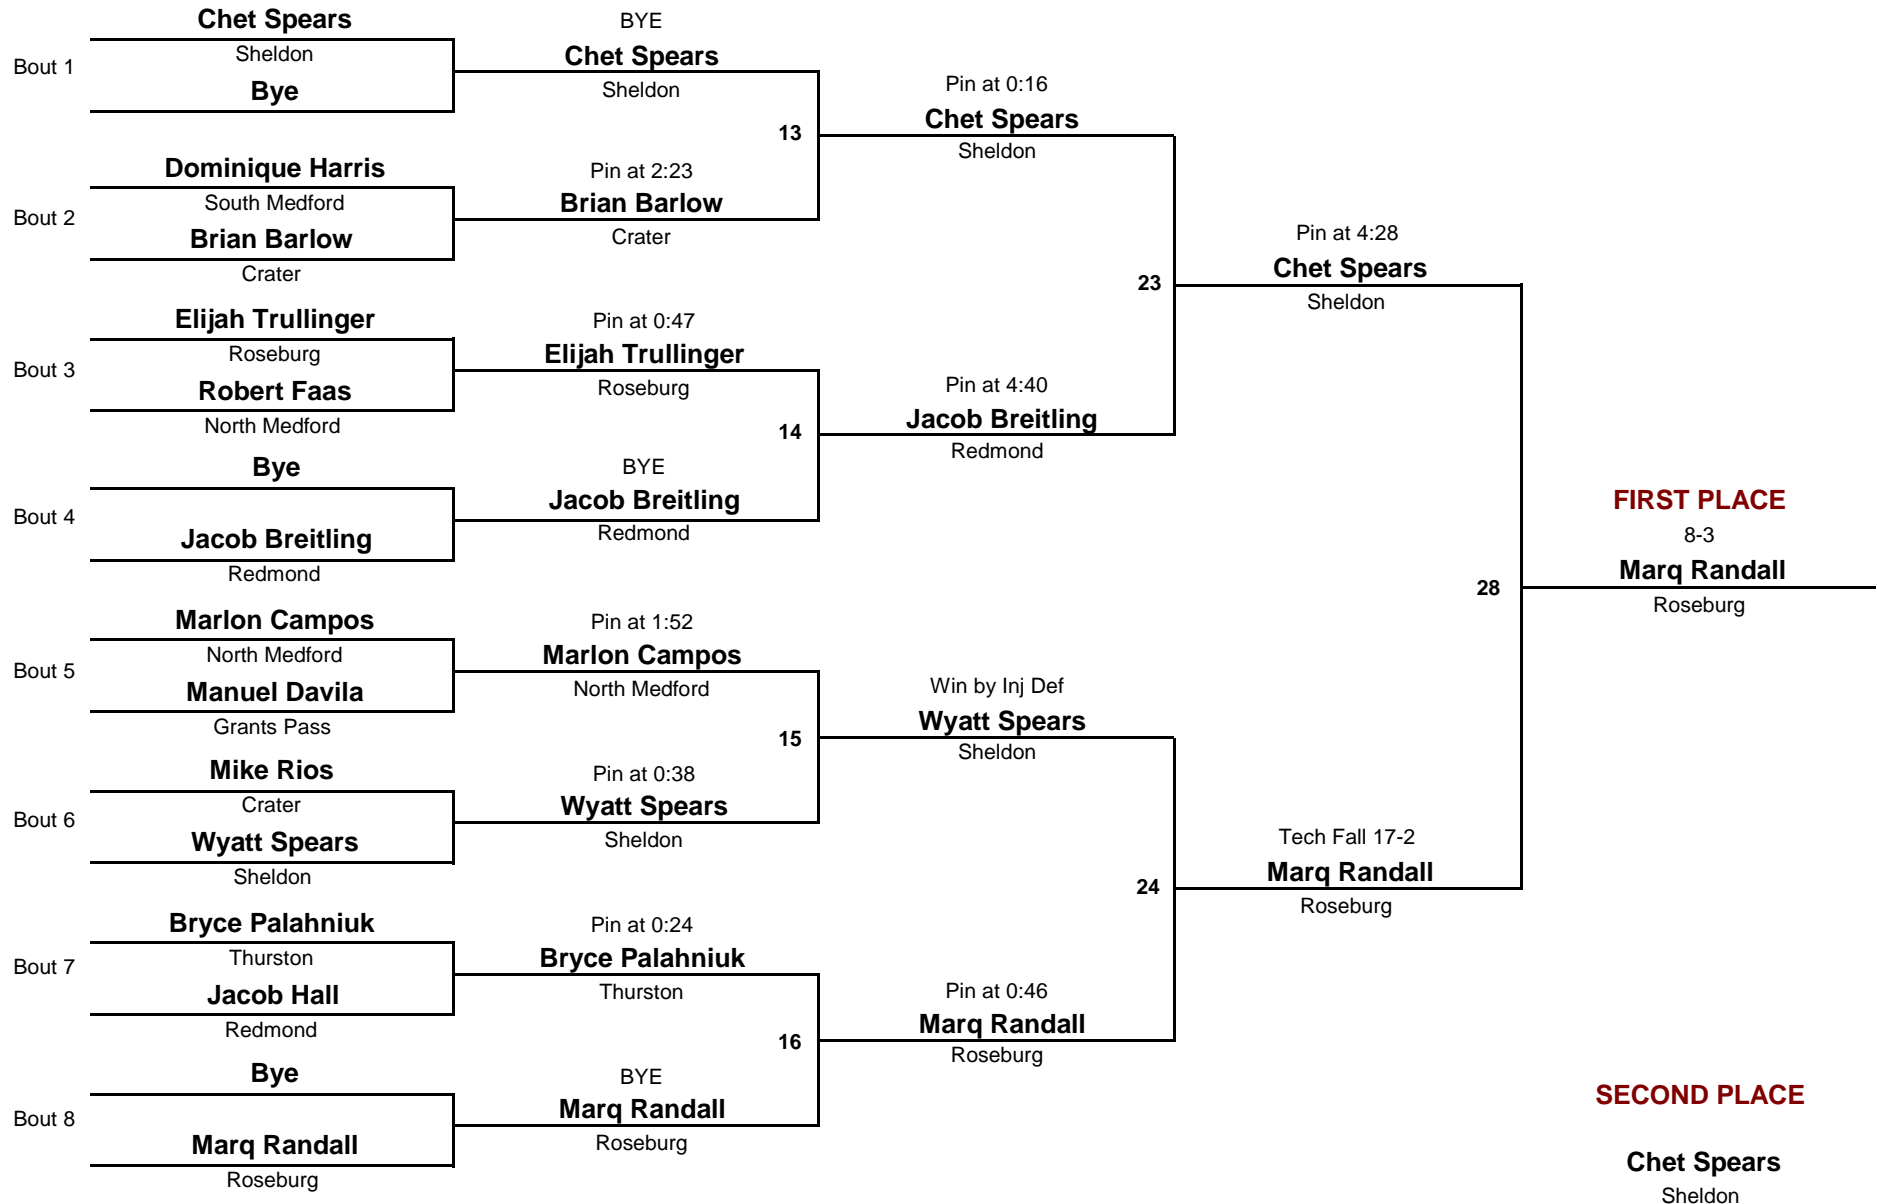

HS
DIVISION

285
WEIGHT

2012 6A Special District 4

February 11, 2012

Championship Rounds