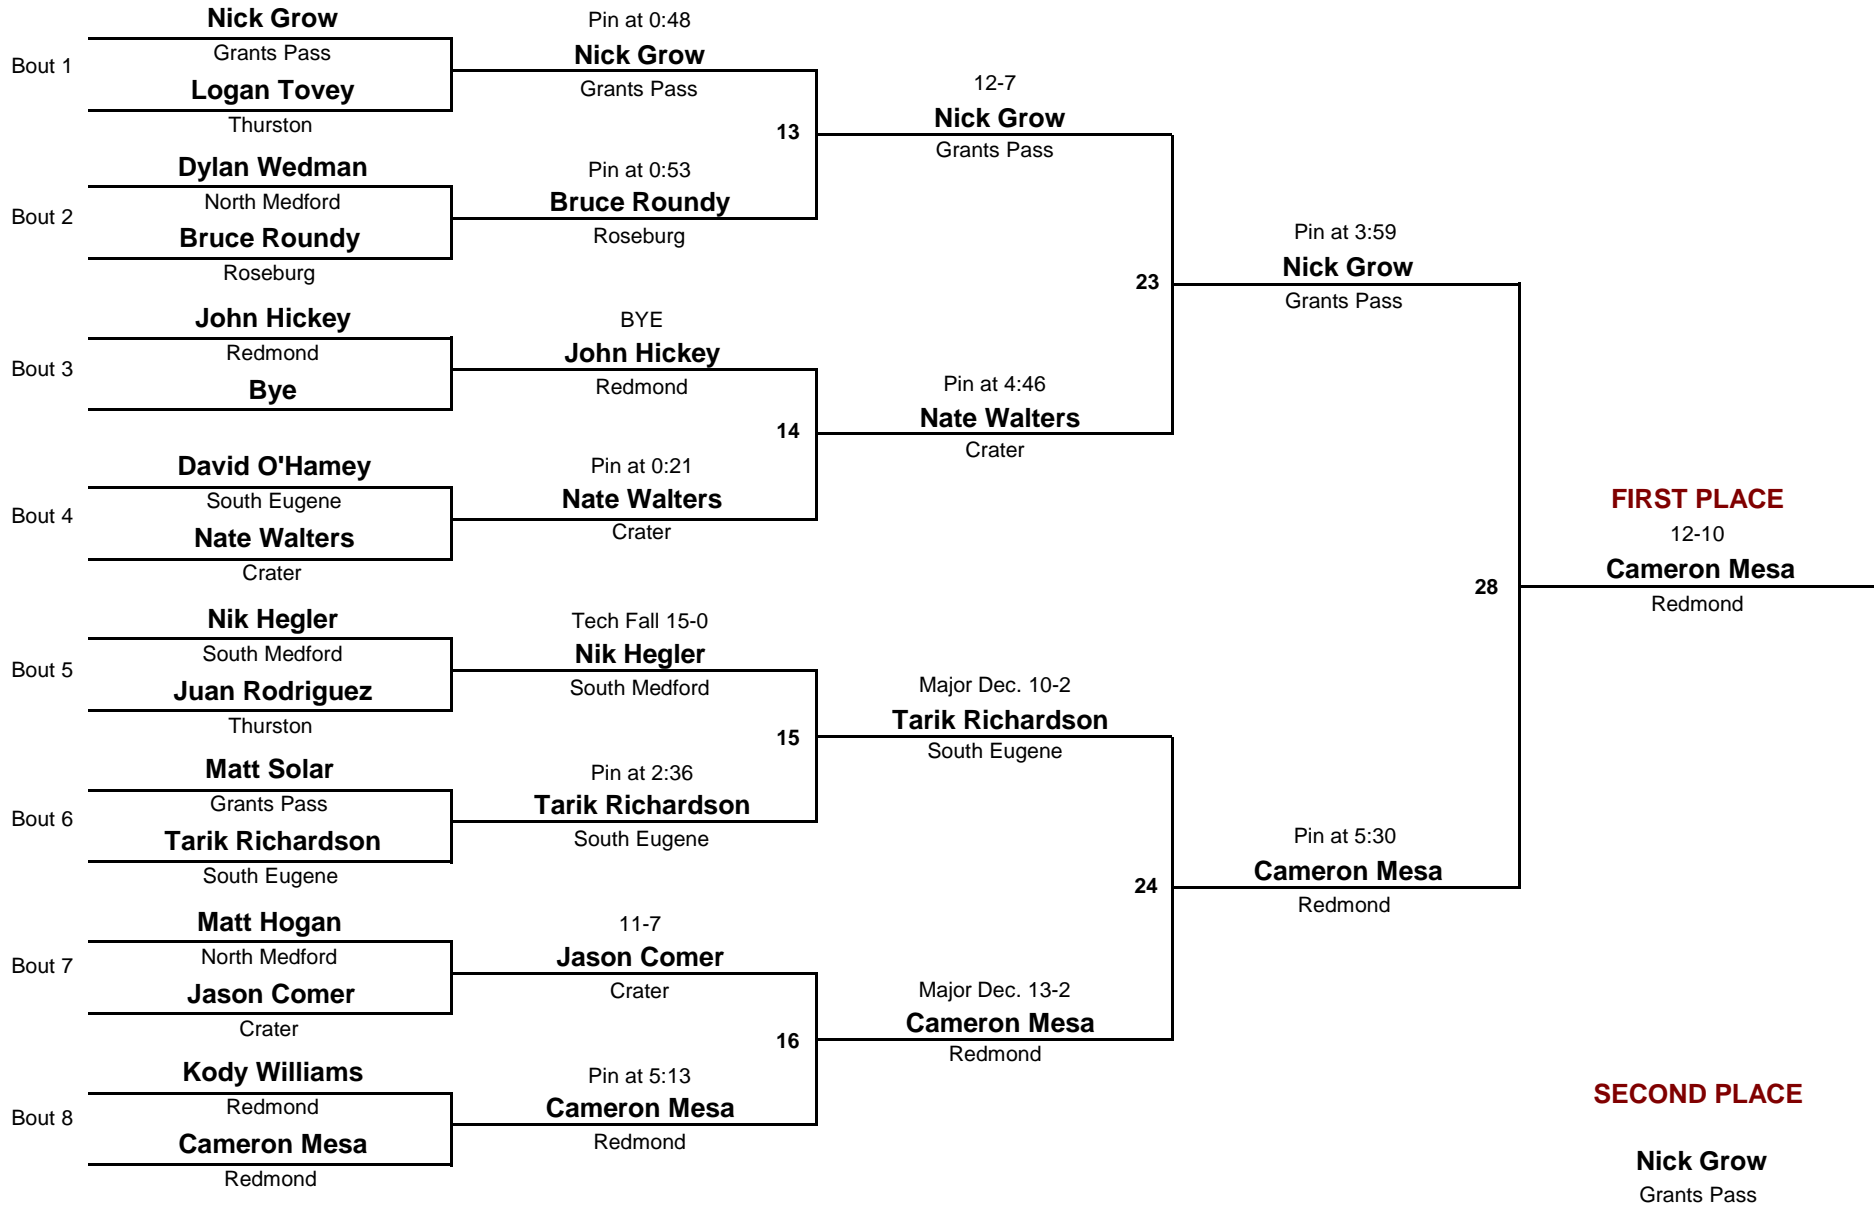

HS
DIVISION

132
WEIGHT

2012 6A Special District 4

February 11, 2012

Championship Rounds