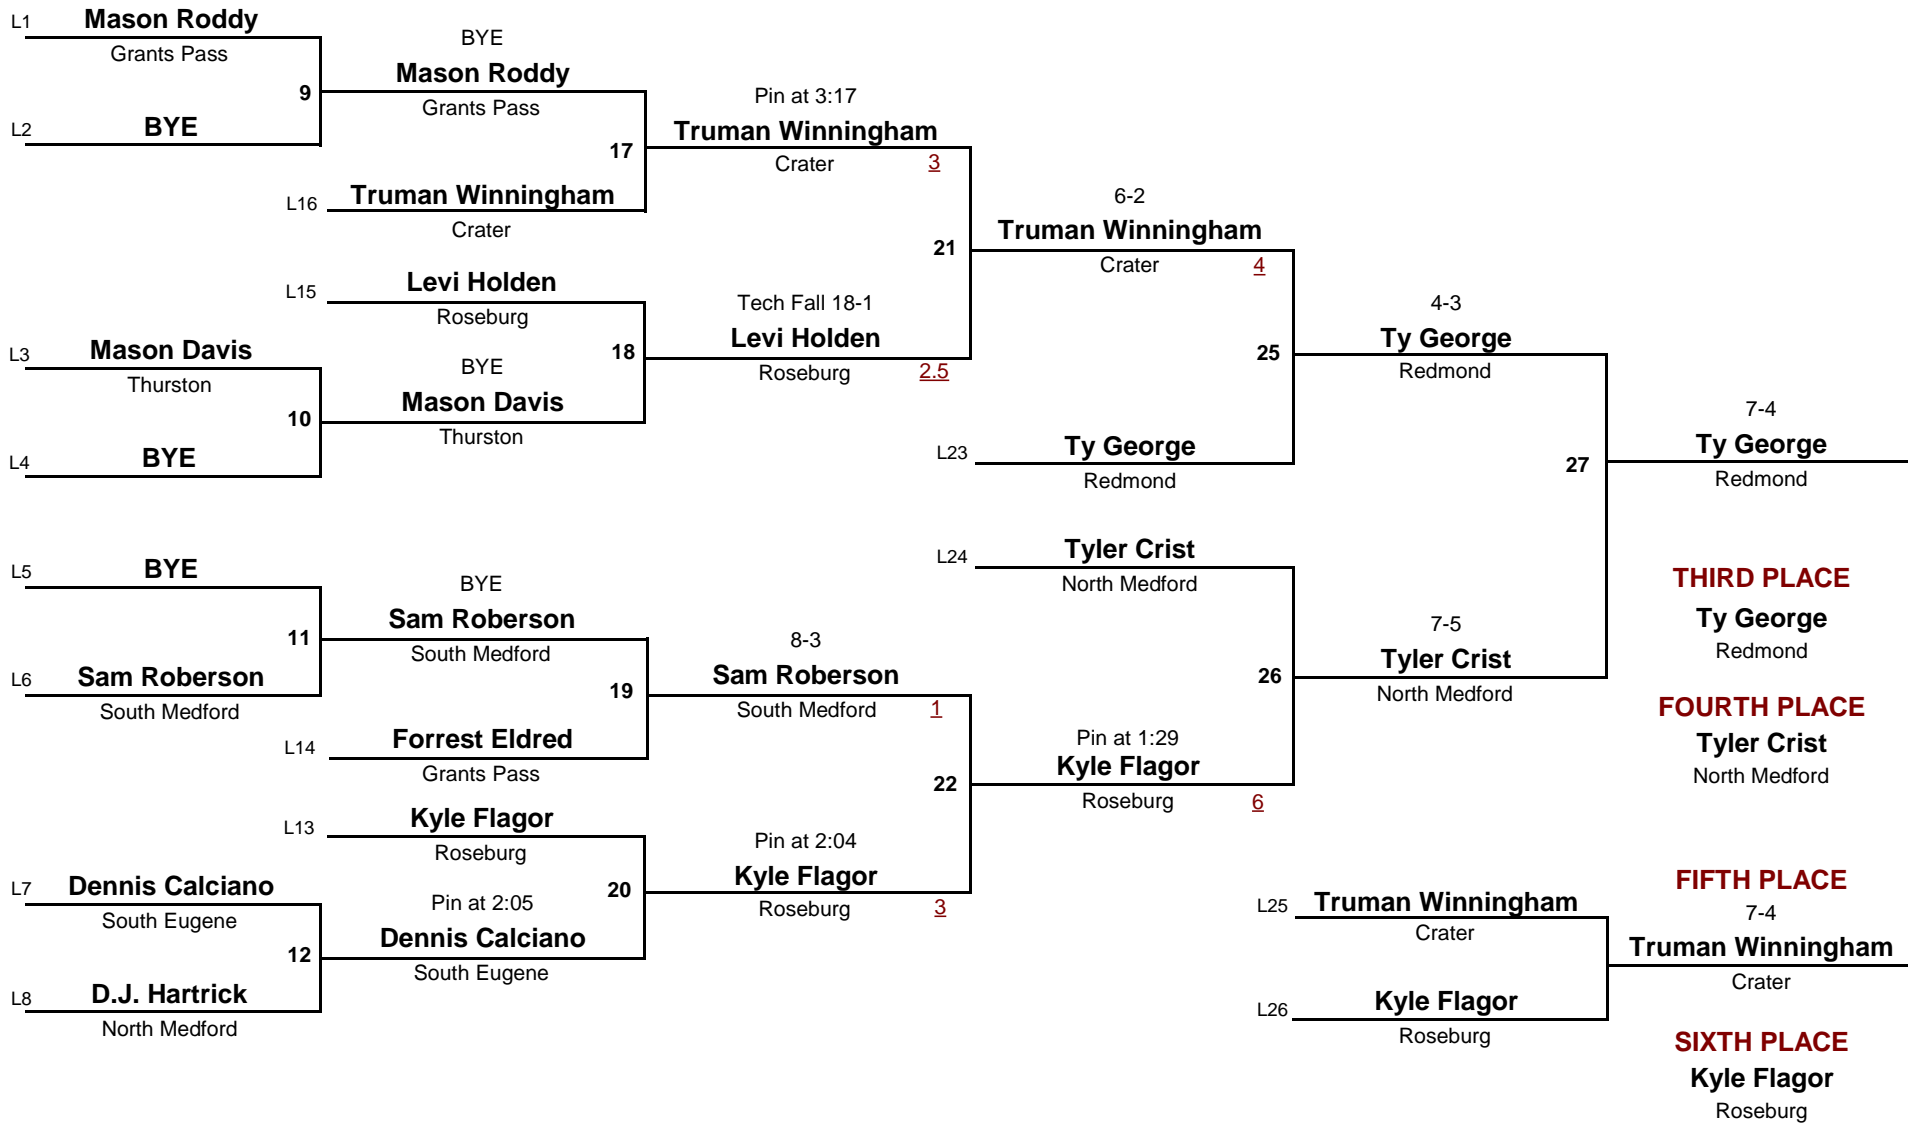

HS
DIVISION

126
WEIGHT

2012 6A Special District 4

February 11, 2012

Consolation Rounds