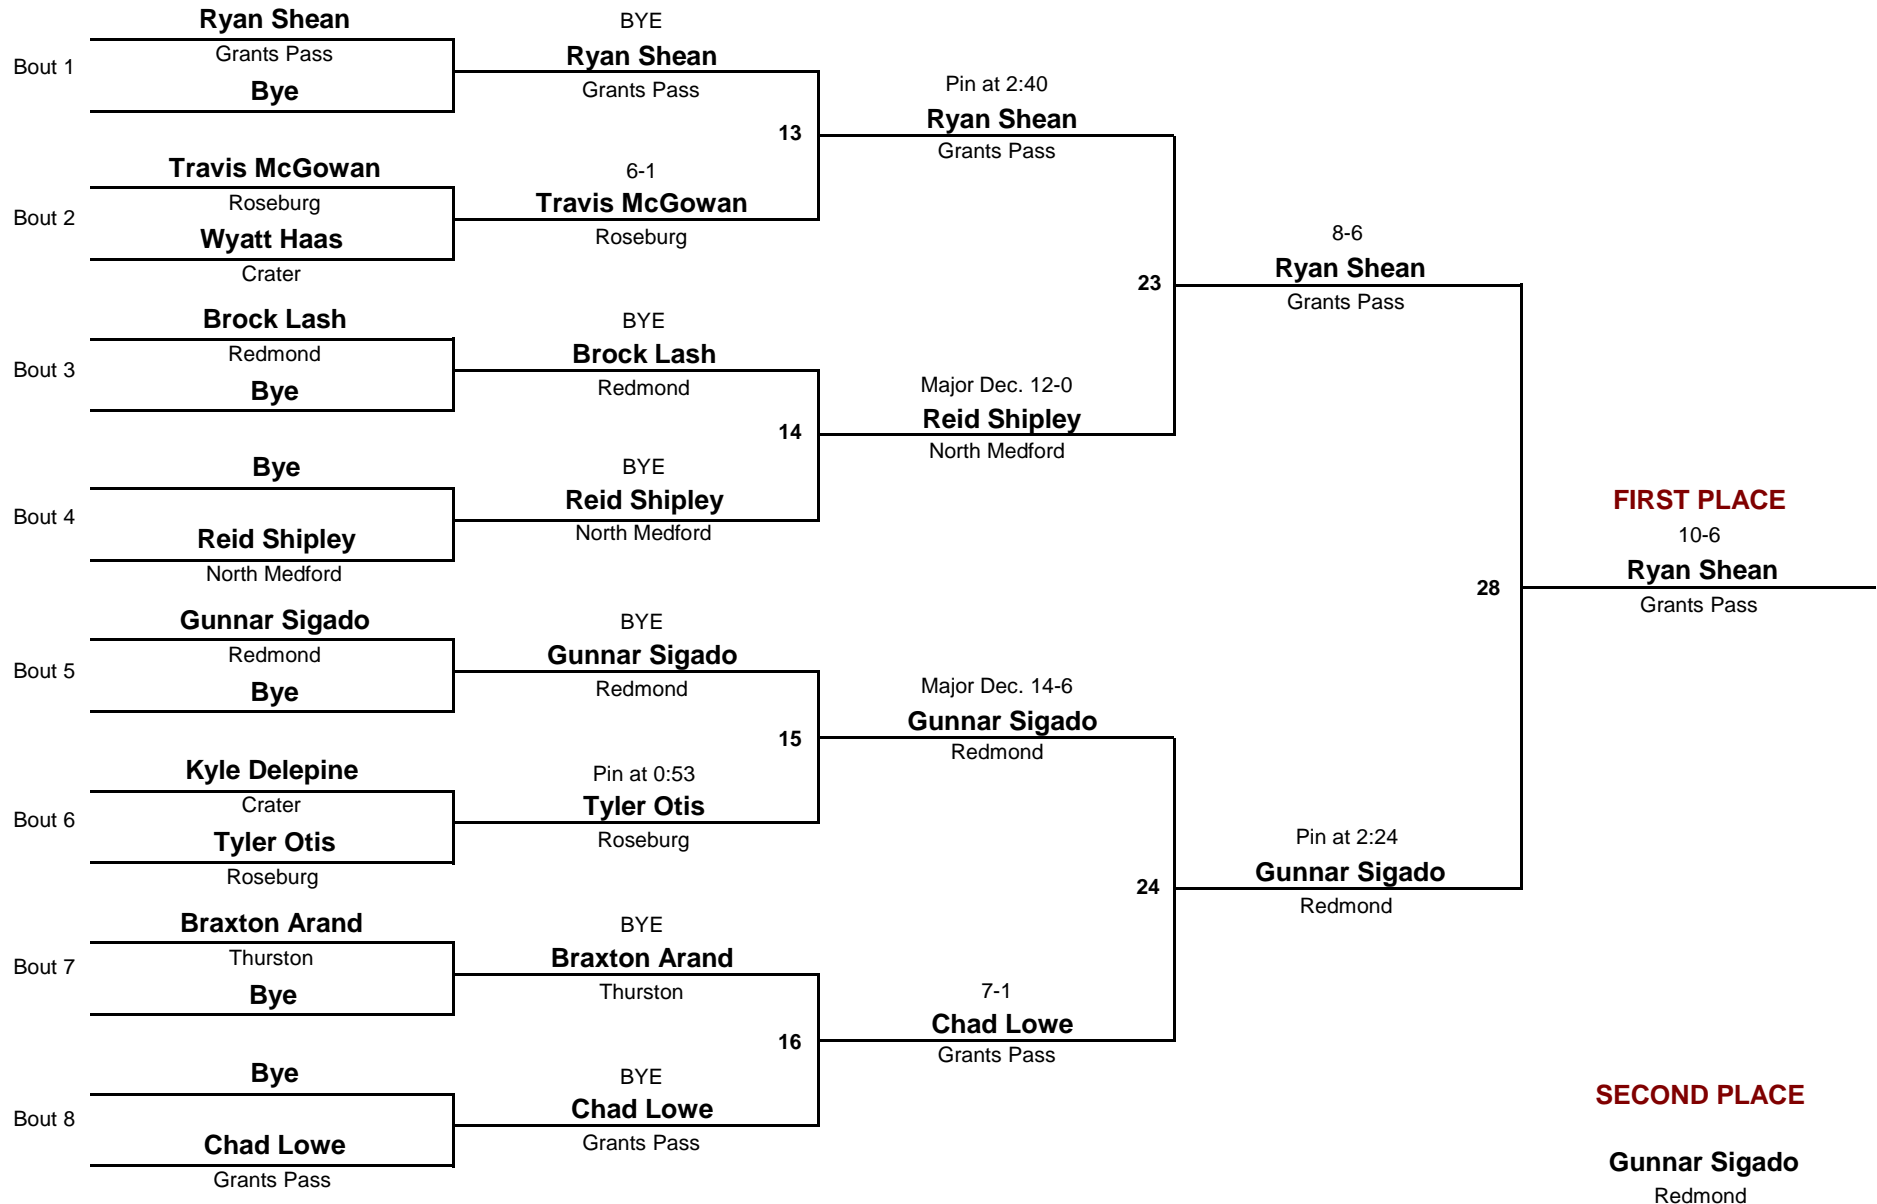

HS
DIVISION

170
WEIGHT

2012 6A Special District 4

February 11, 2012

Championship Rounds