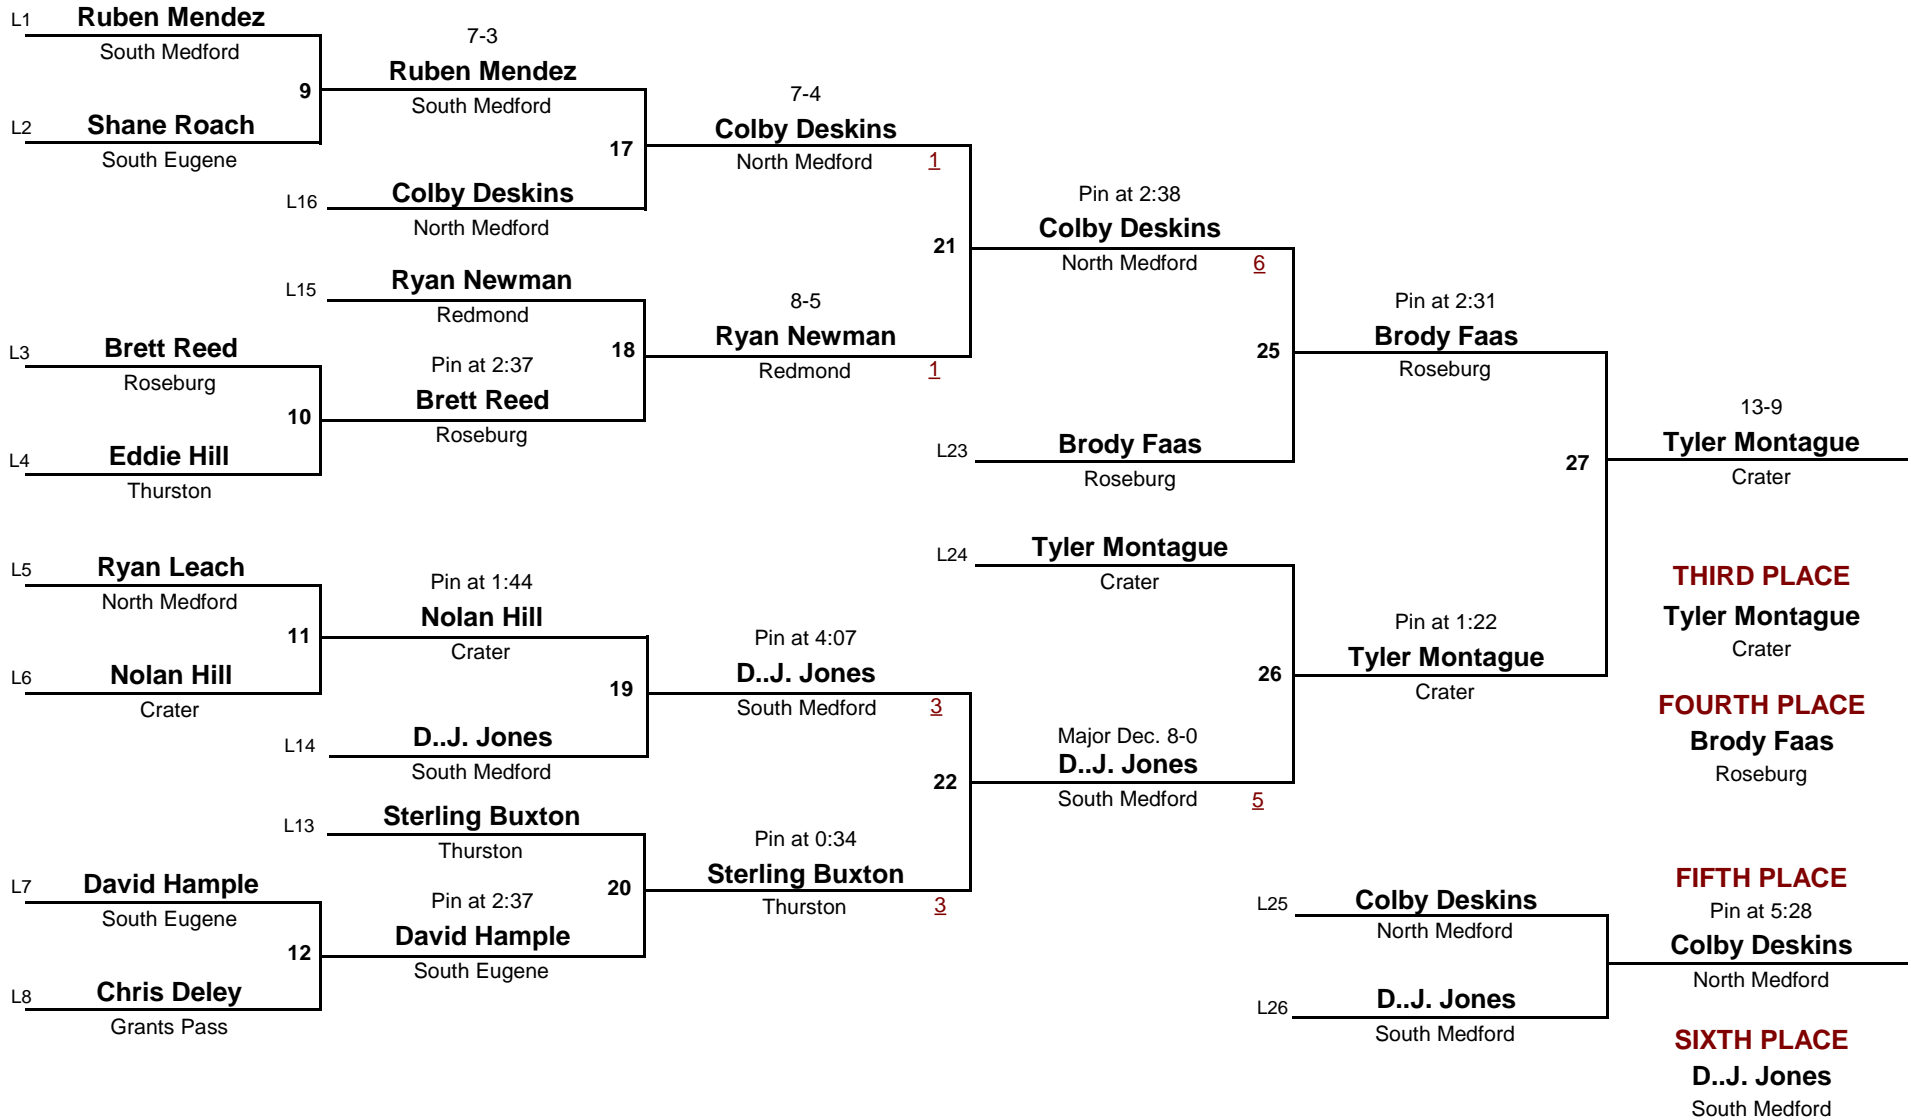

HS
DIVISION

138
WEIGHT

2012 6A Special District 4

February 11, 2012

Consolation Rounds