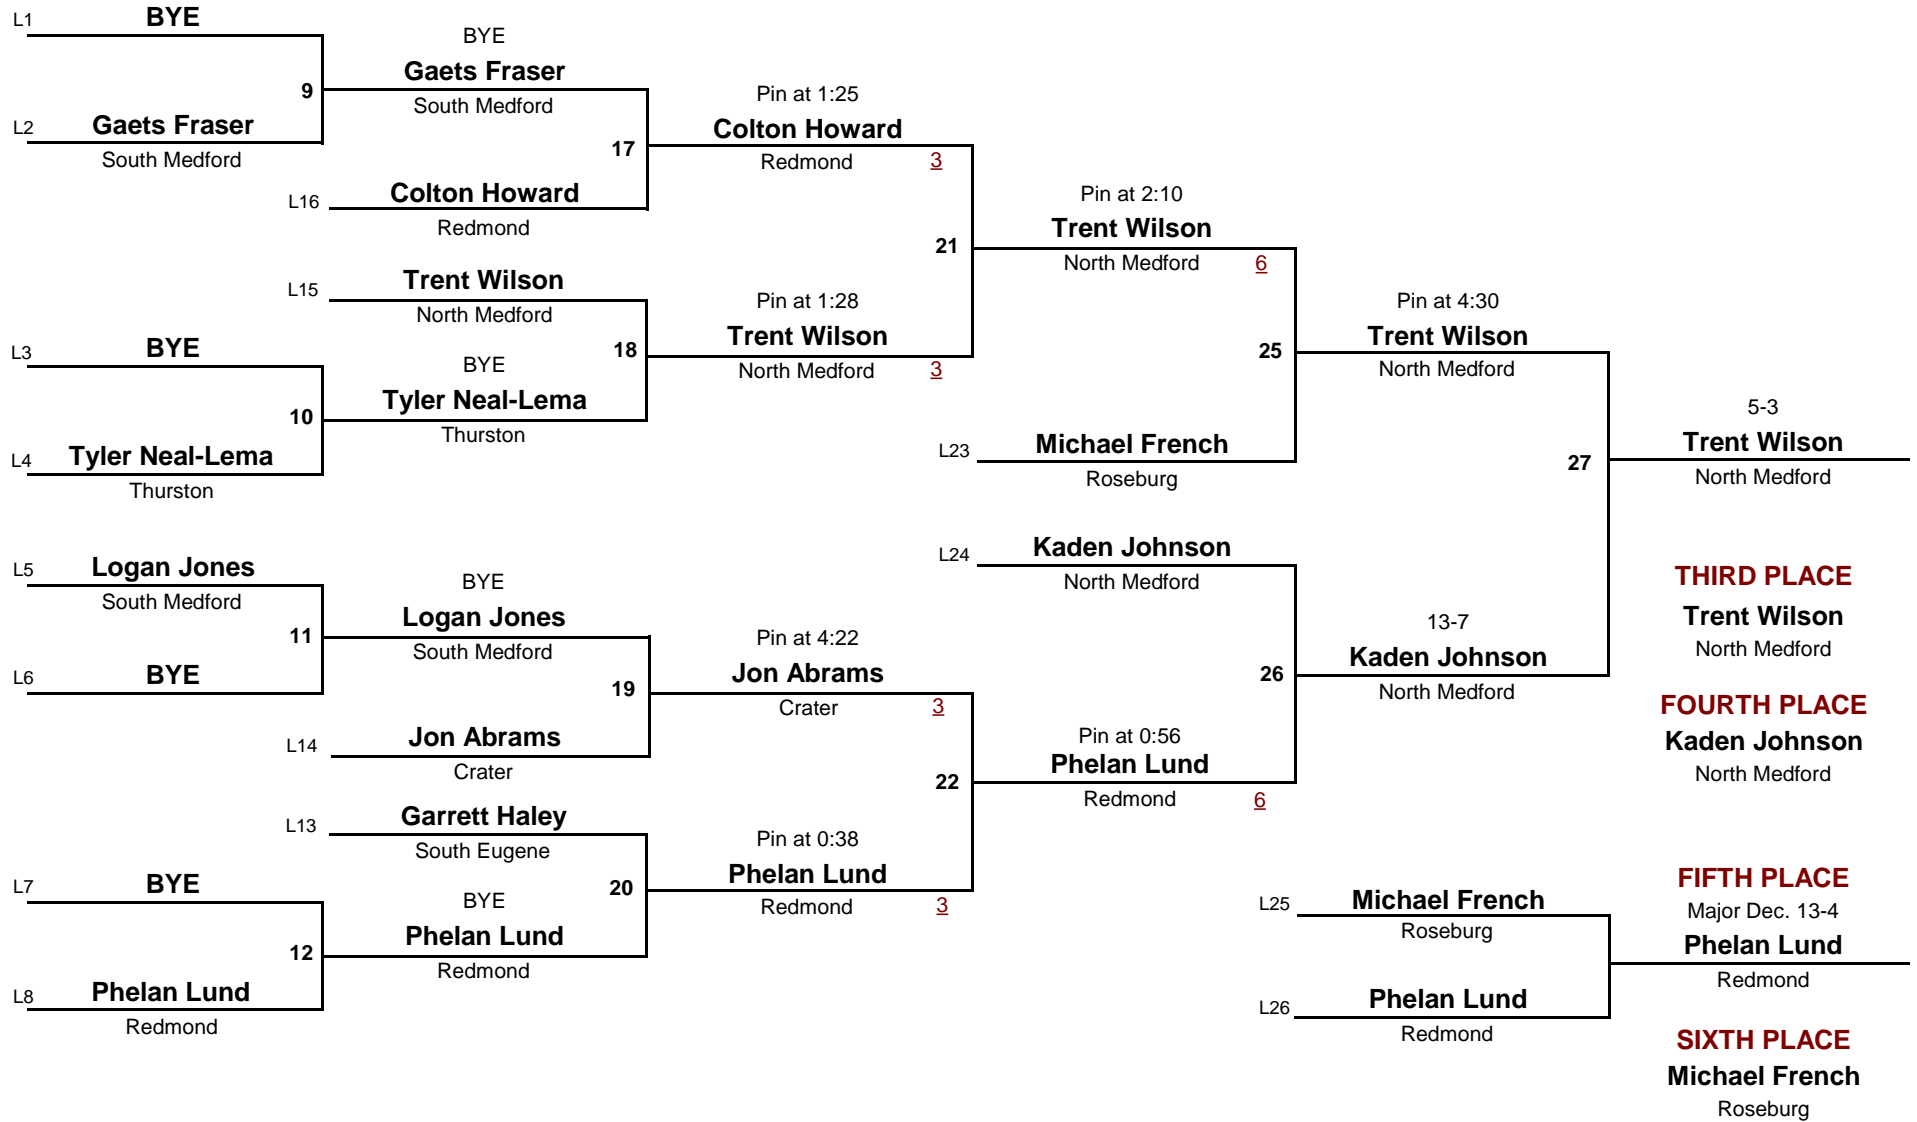

HS
DIVISION

182
WEIGHT

2012 6A Special District 4

February 11, 2012

Consolation Rounds