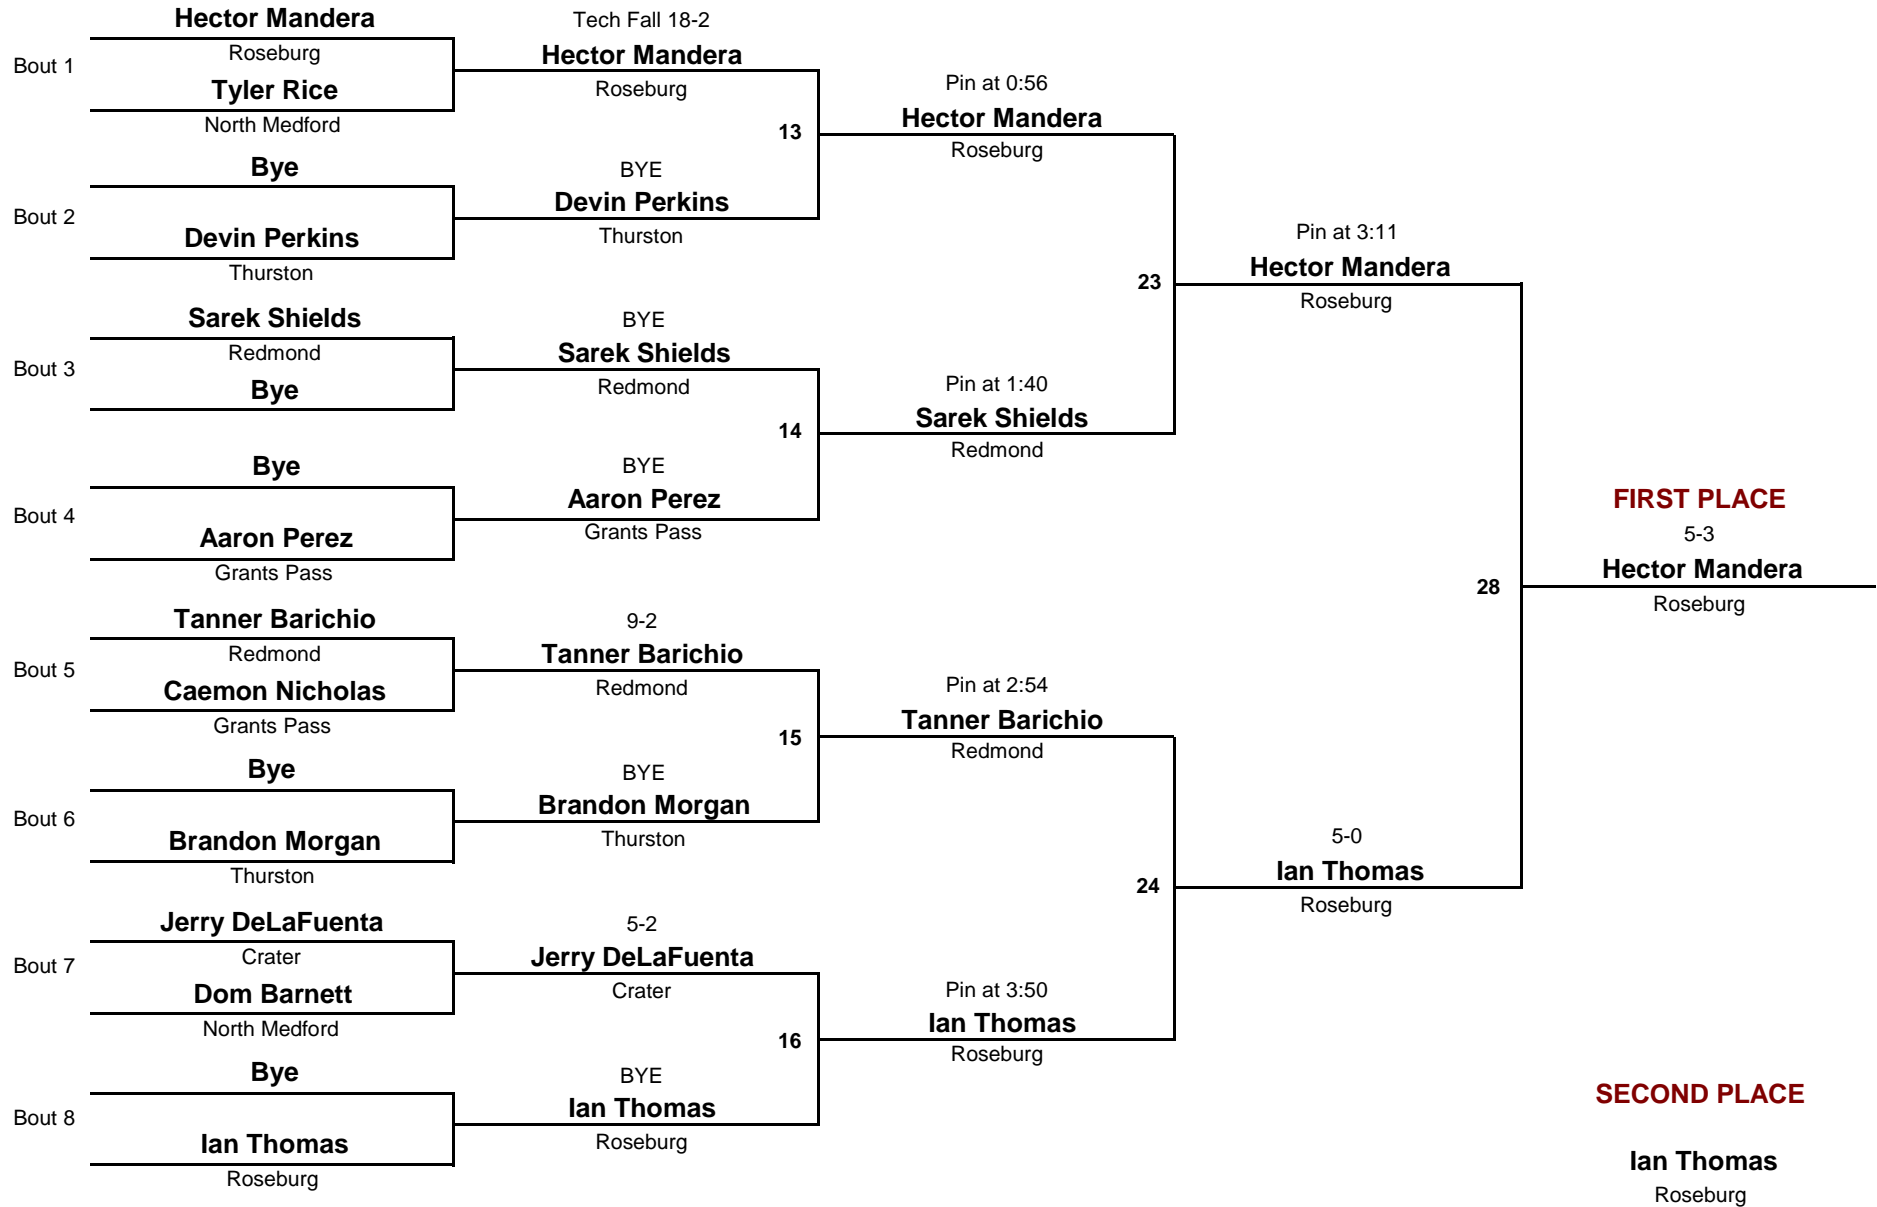

HS
DIVISION

152
WEIGHT

2012 6A Special District 4

February 11, 2012

Championship Rounds