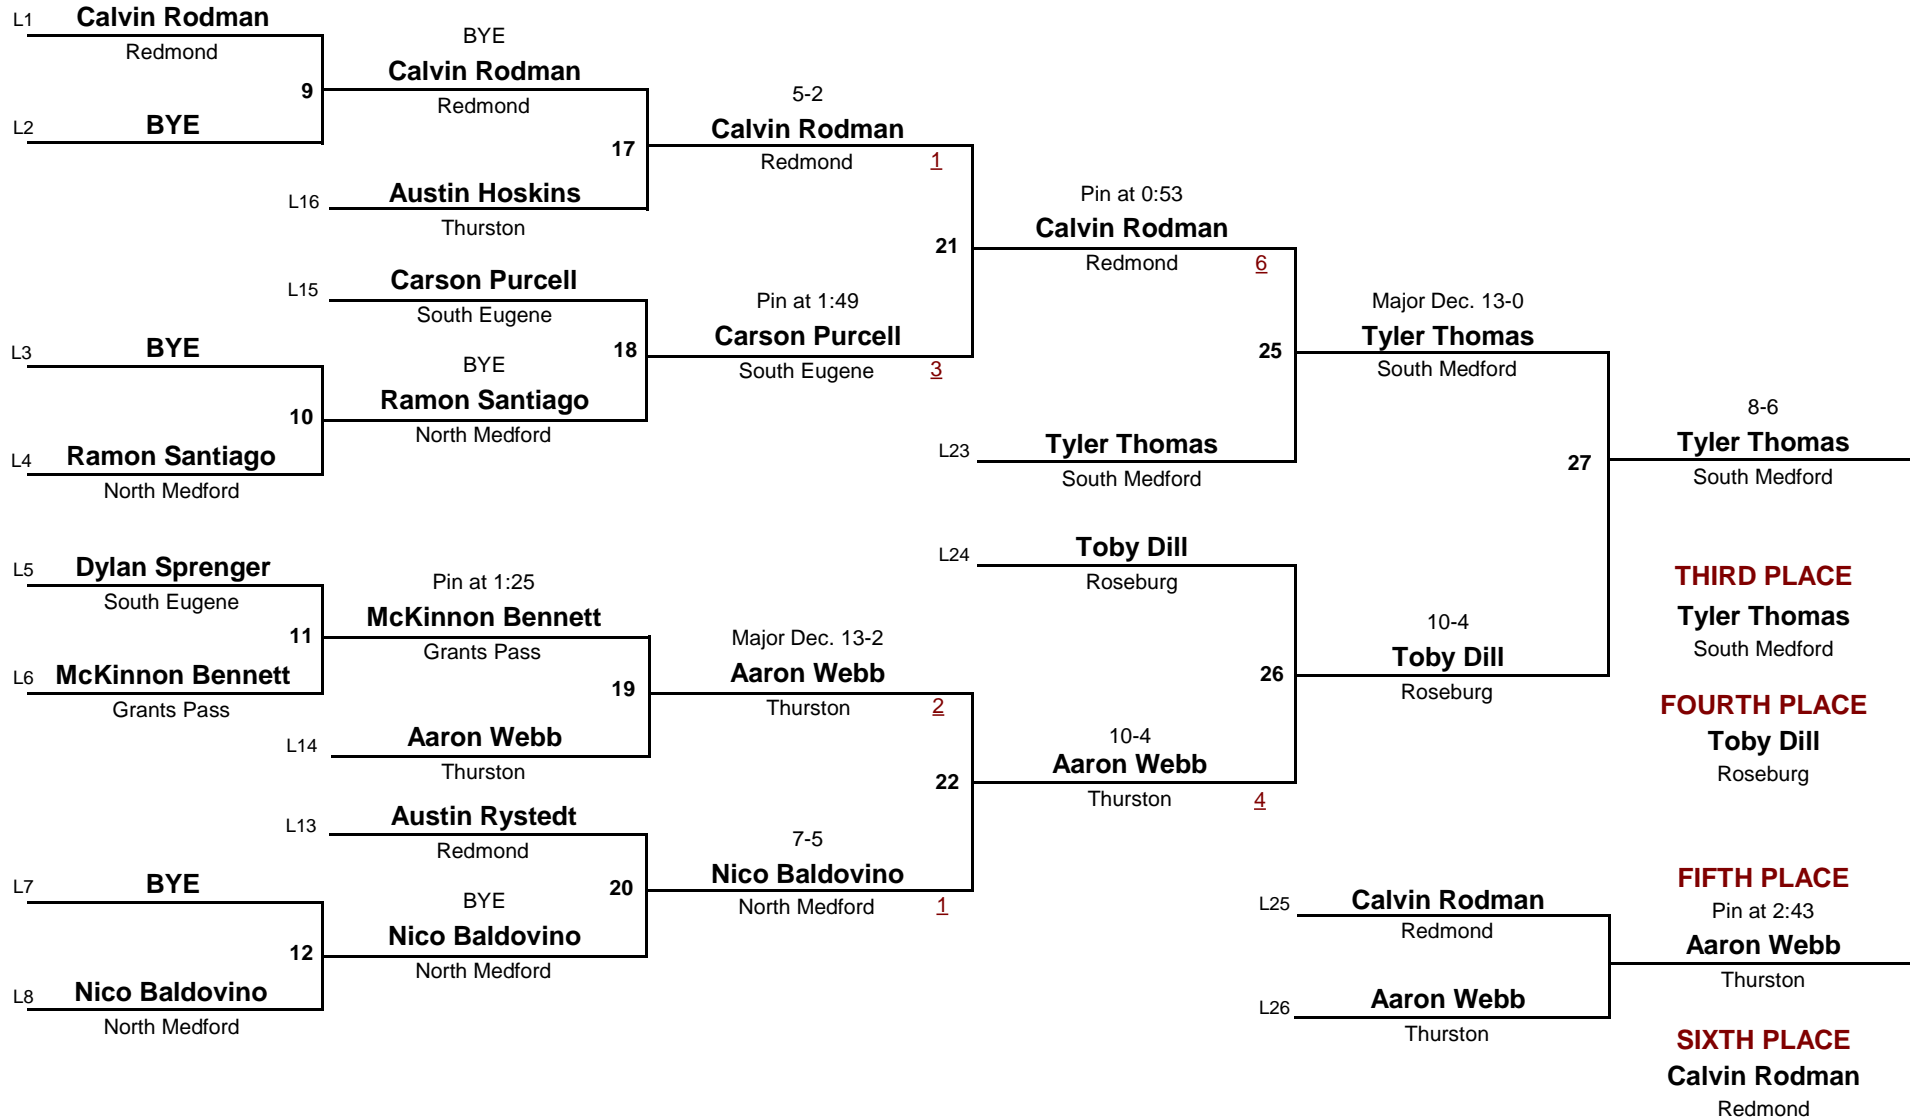

HS
DIVISION

120
WEIGHT

2012 6A Special District 4

February 11, 2012

Consolation Rounds