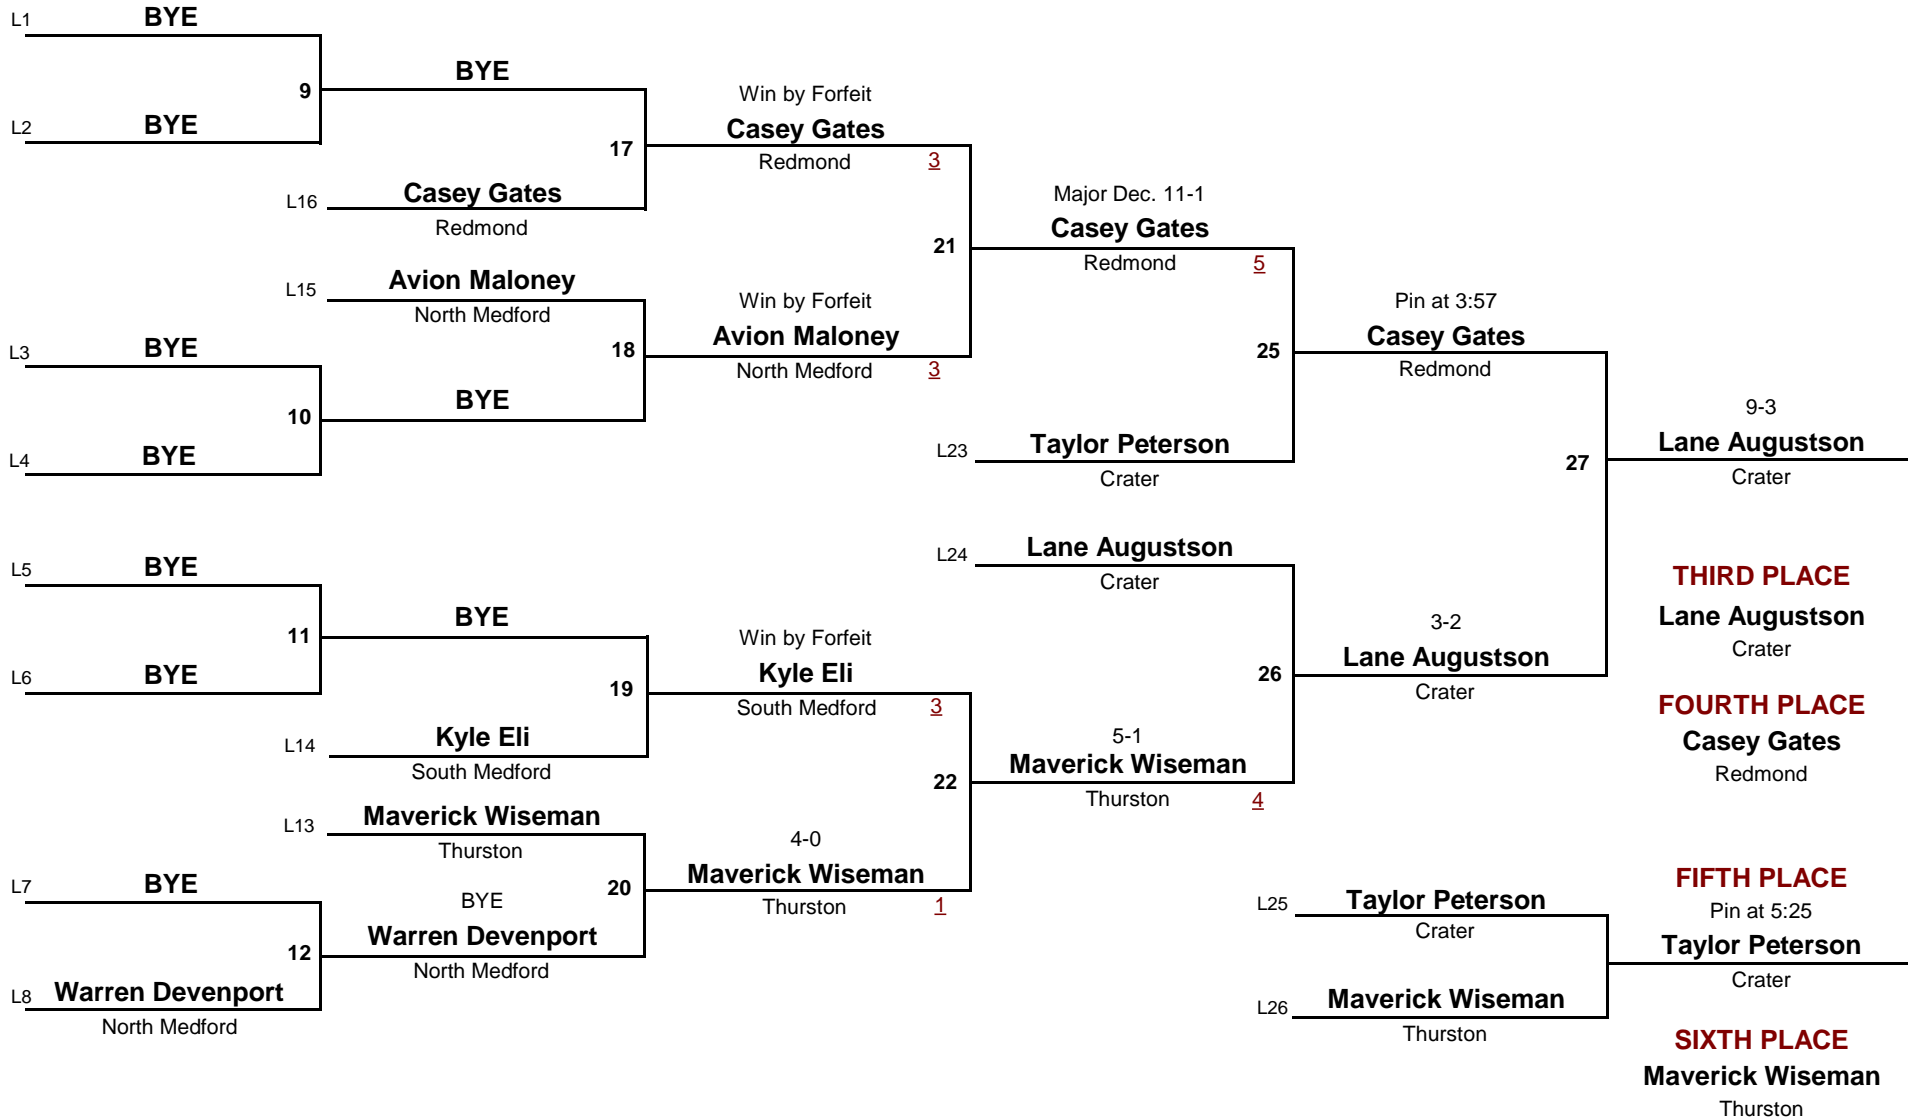

HS
DIVISION

195
WEIGHT

2012 6A Special District 4

February 11, 2012

Consolation Rounds