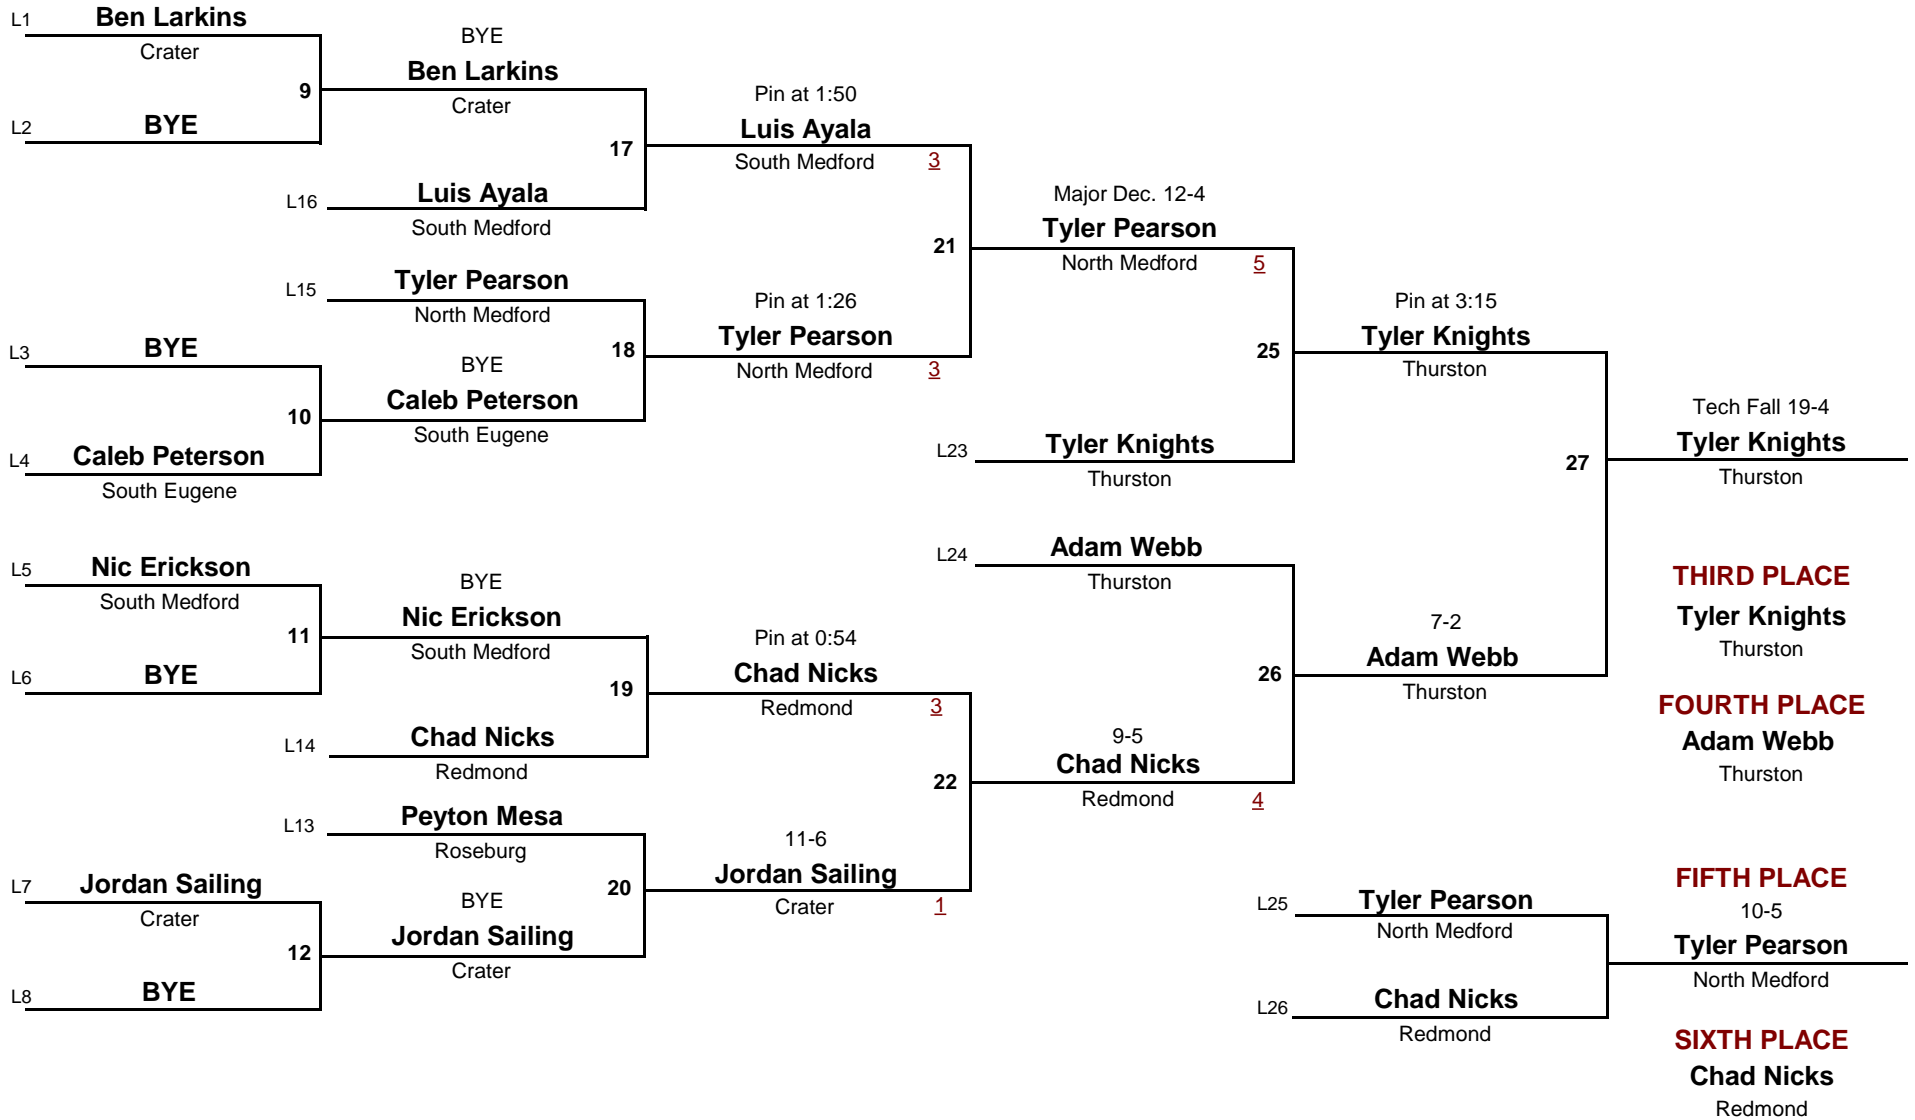

HS
DIVISION

113
WEIGHT

2012 6A Special District 4

February 11, 2012

Consolation Rounds