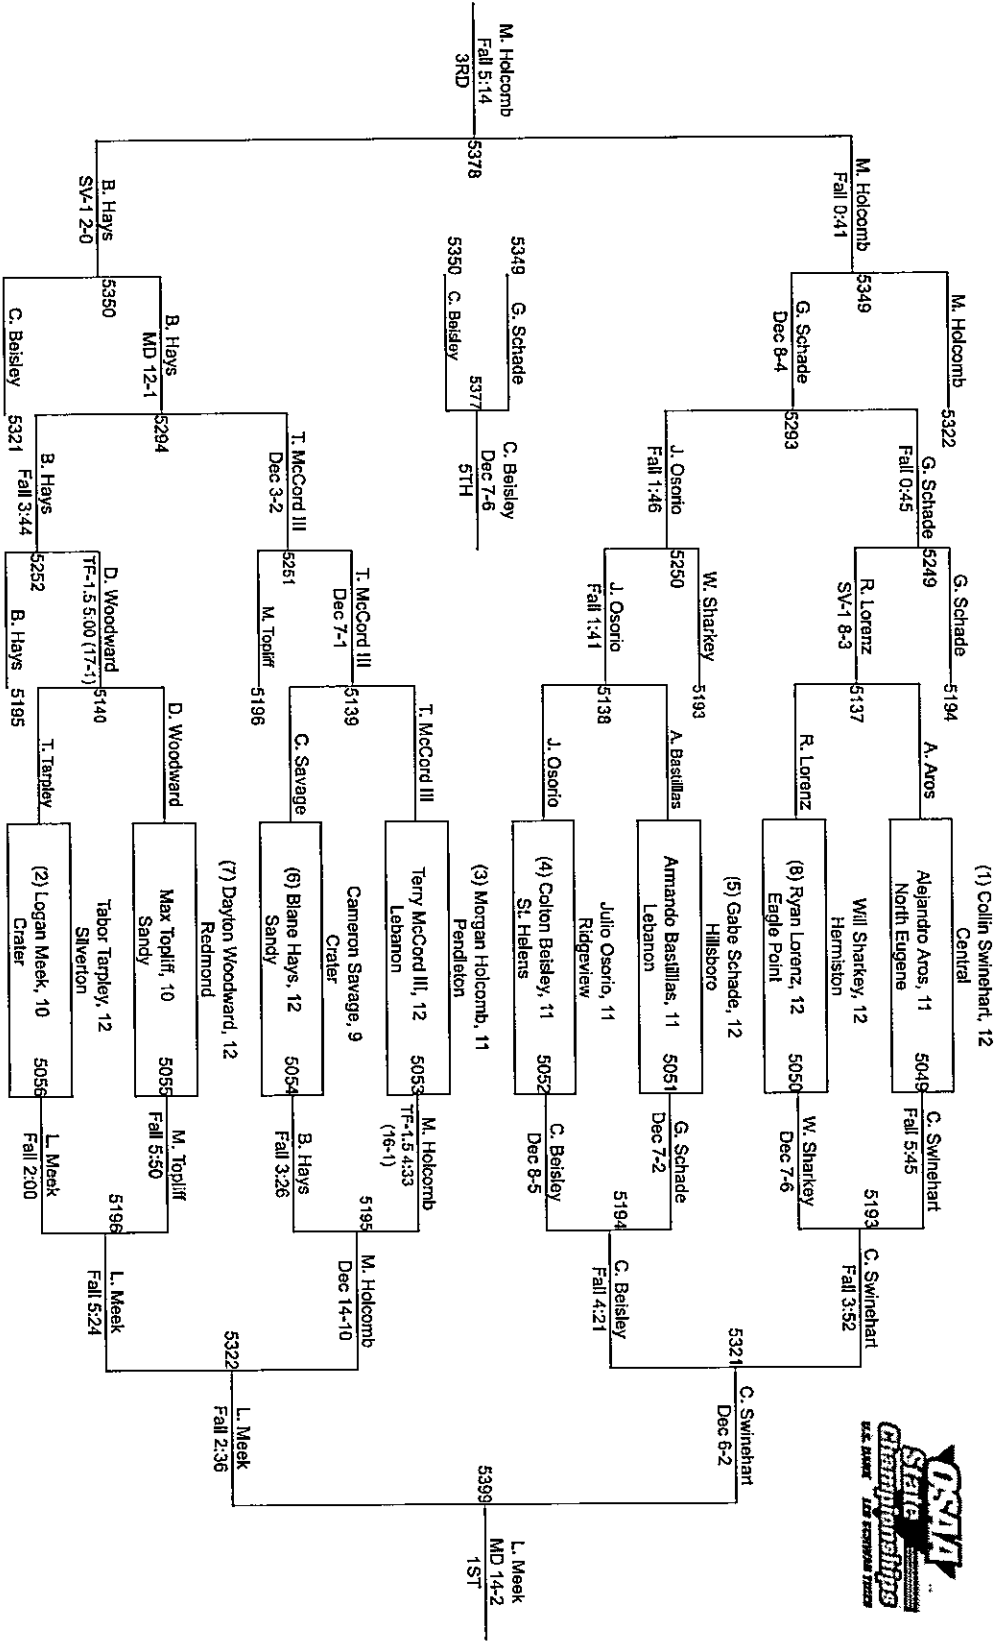

2016 OSAA U.S. Bank/Les Schwab Tires Wrestling State Championships

5A-145