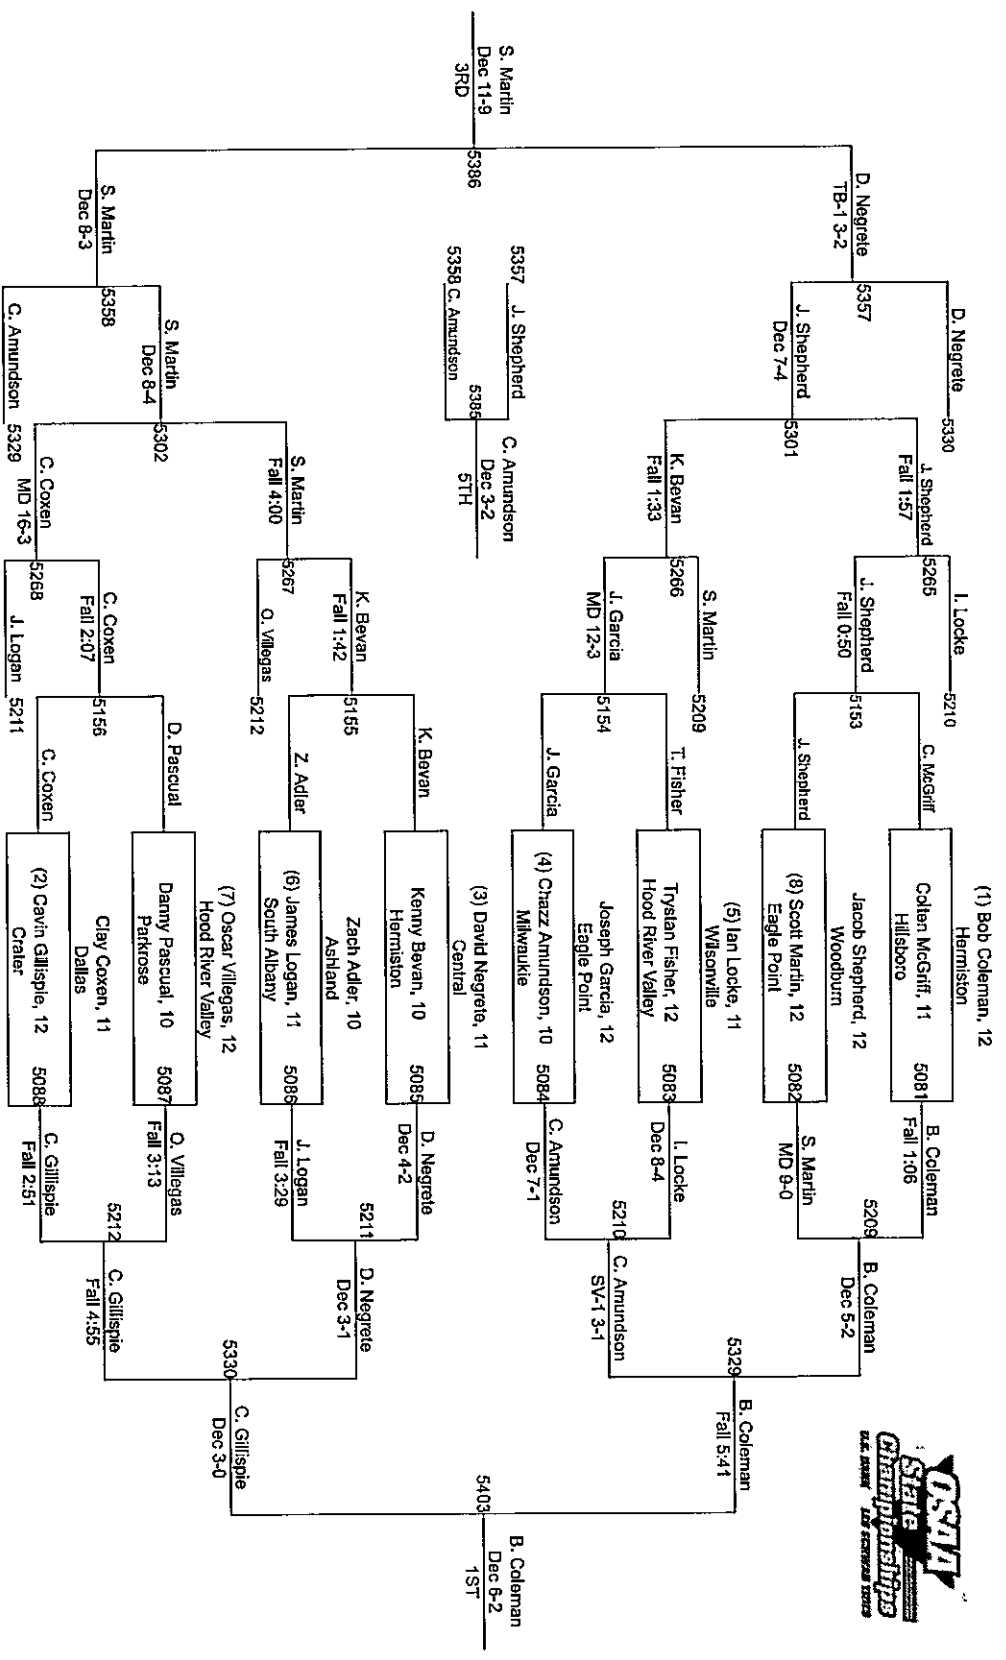

2016 OSAA U.S. Bank/LES Schwab Tires Wrestling State Championships

5A-182