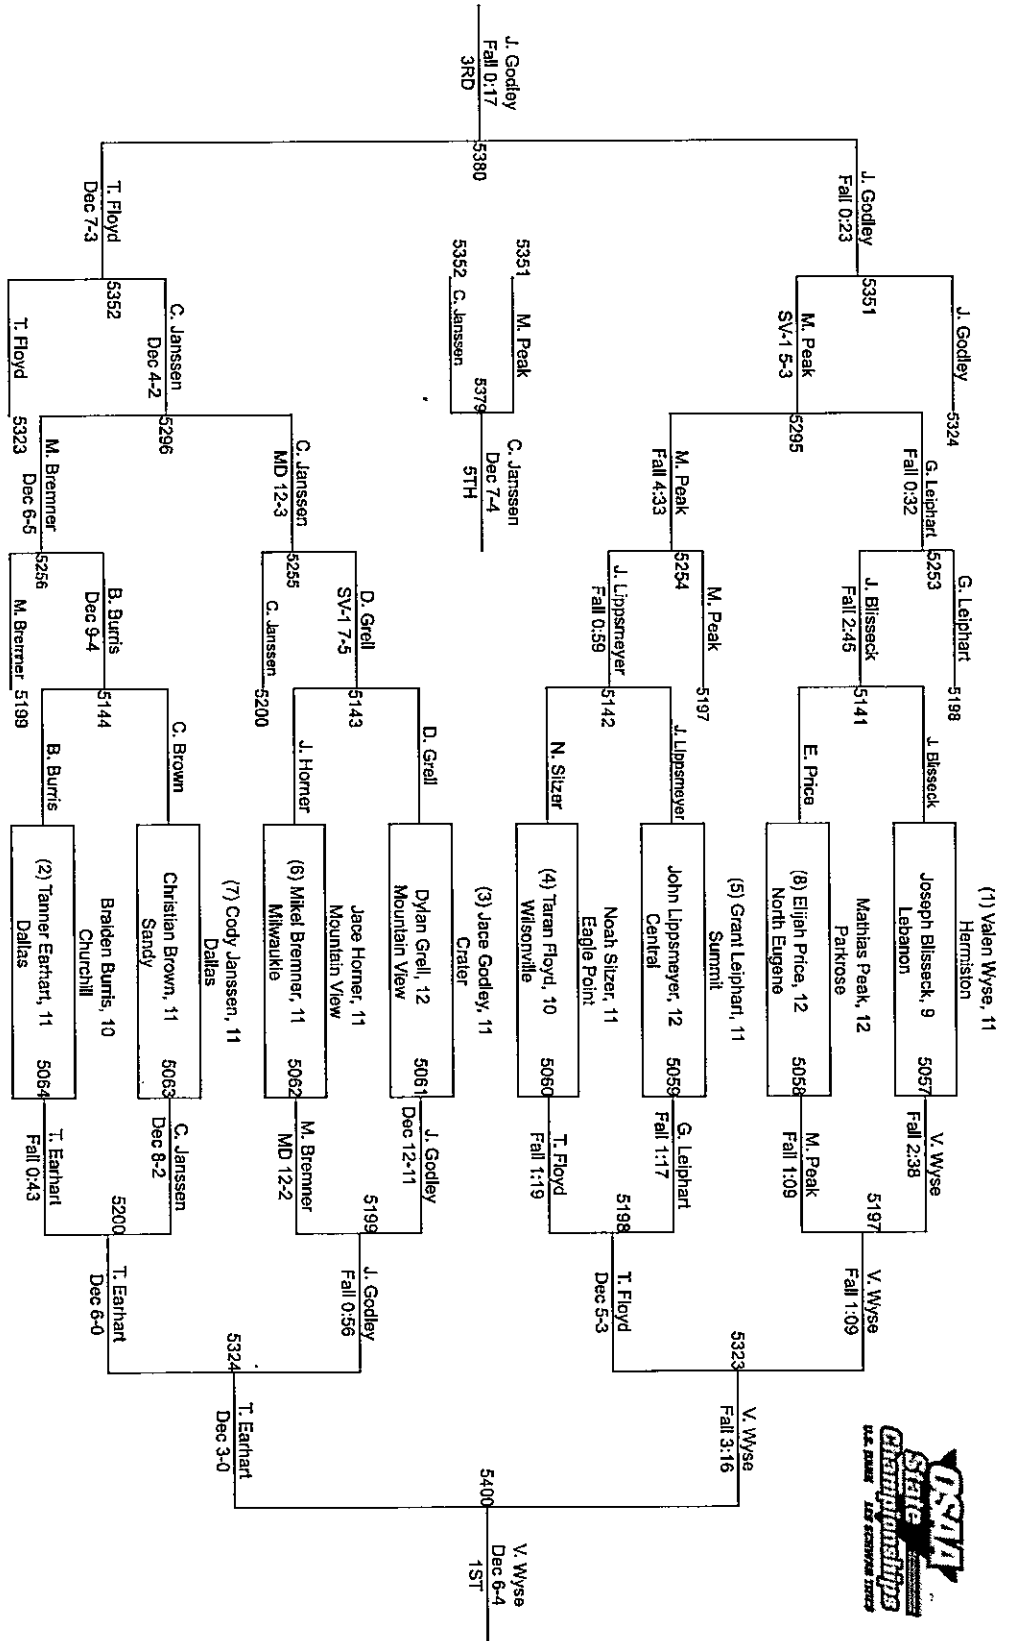

2016 OSAA U.S. Bank/LES Schwab Tires Wrestling State Championships

5A-152