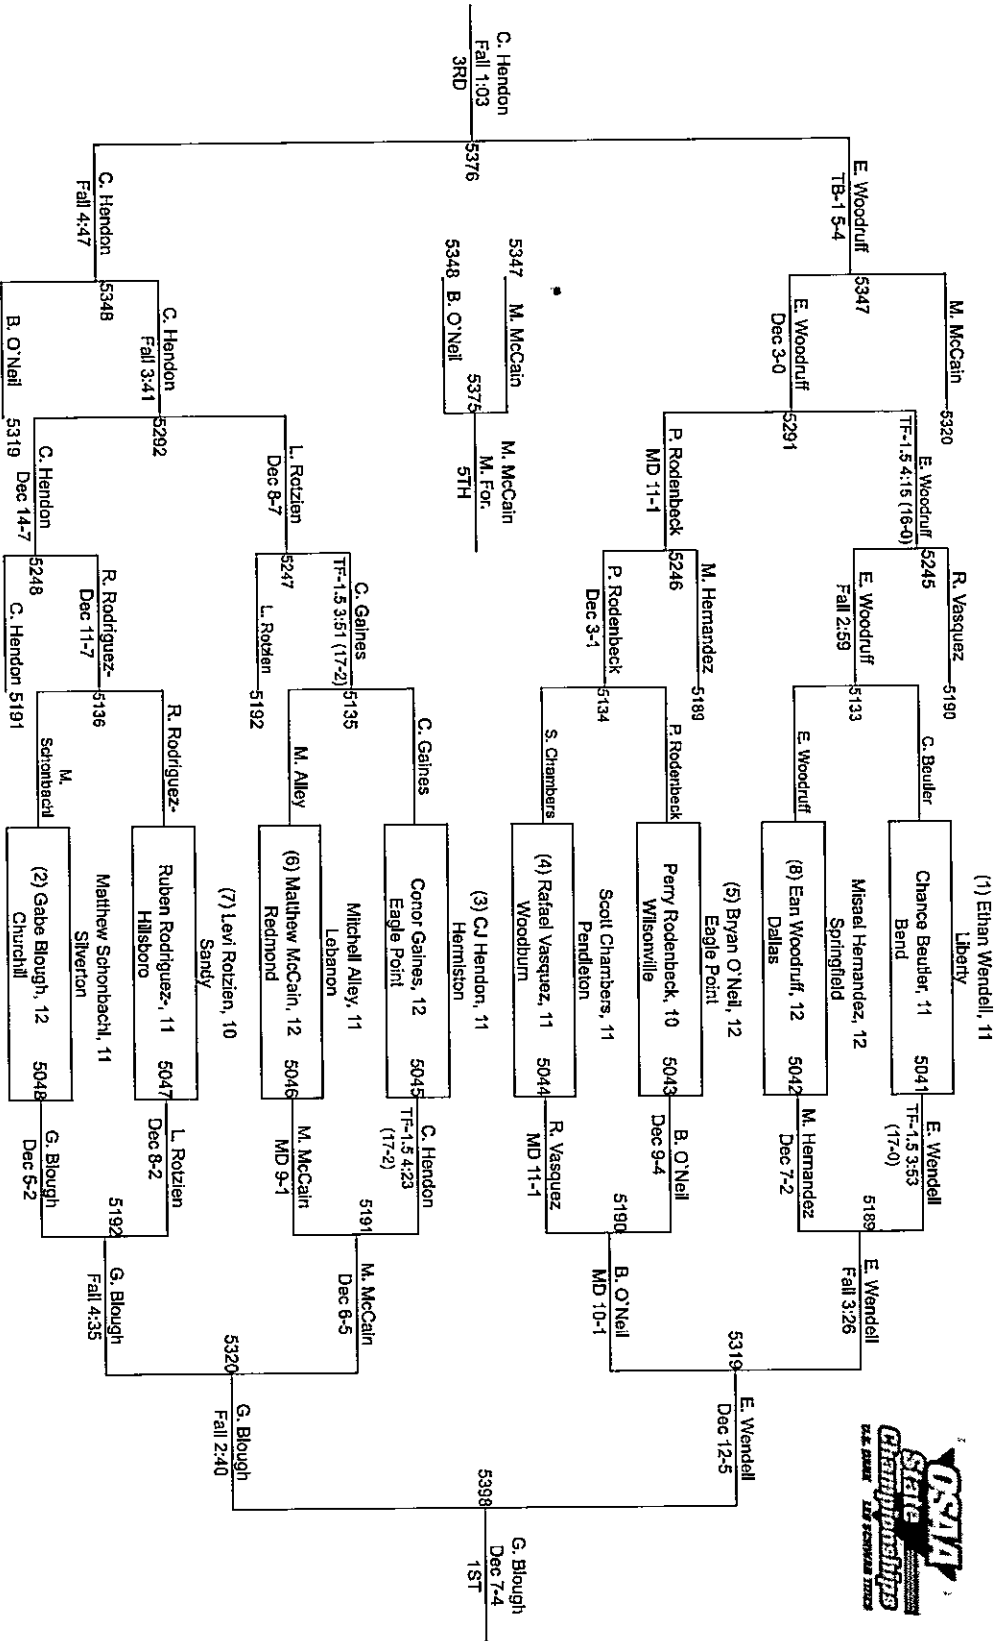

2016 OSAA U.S. Bank/LES SCHWAB Fires Wrestling State Championships

5A-138