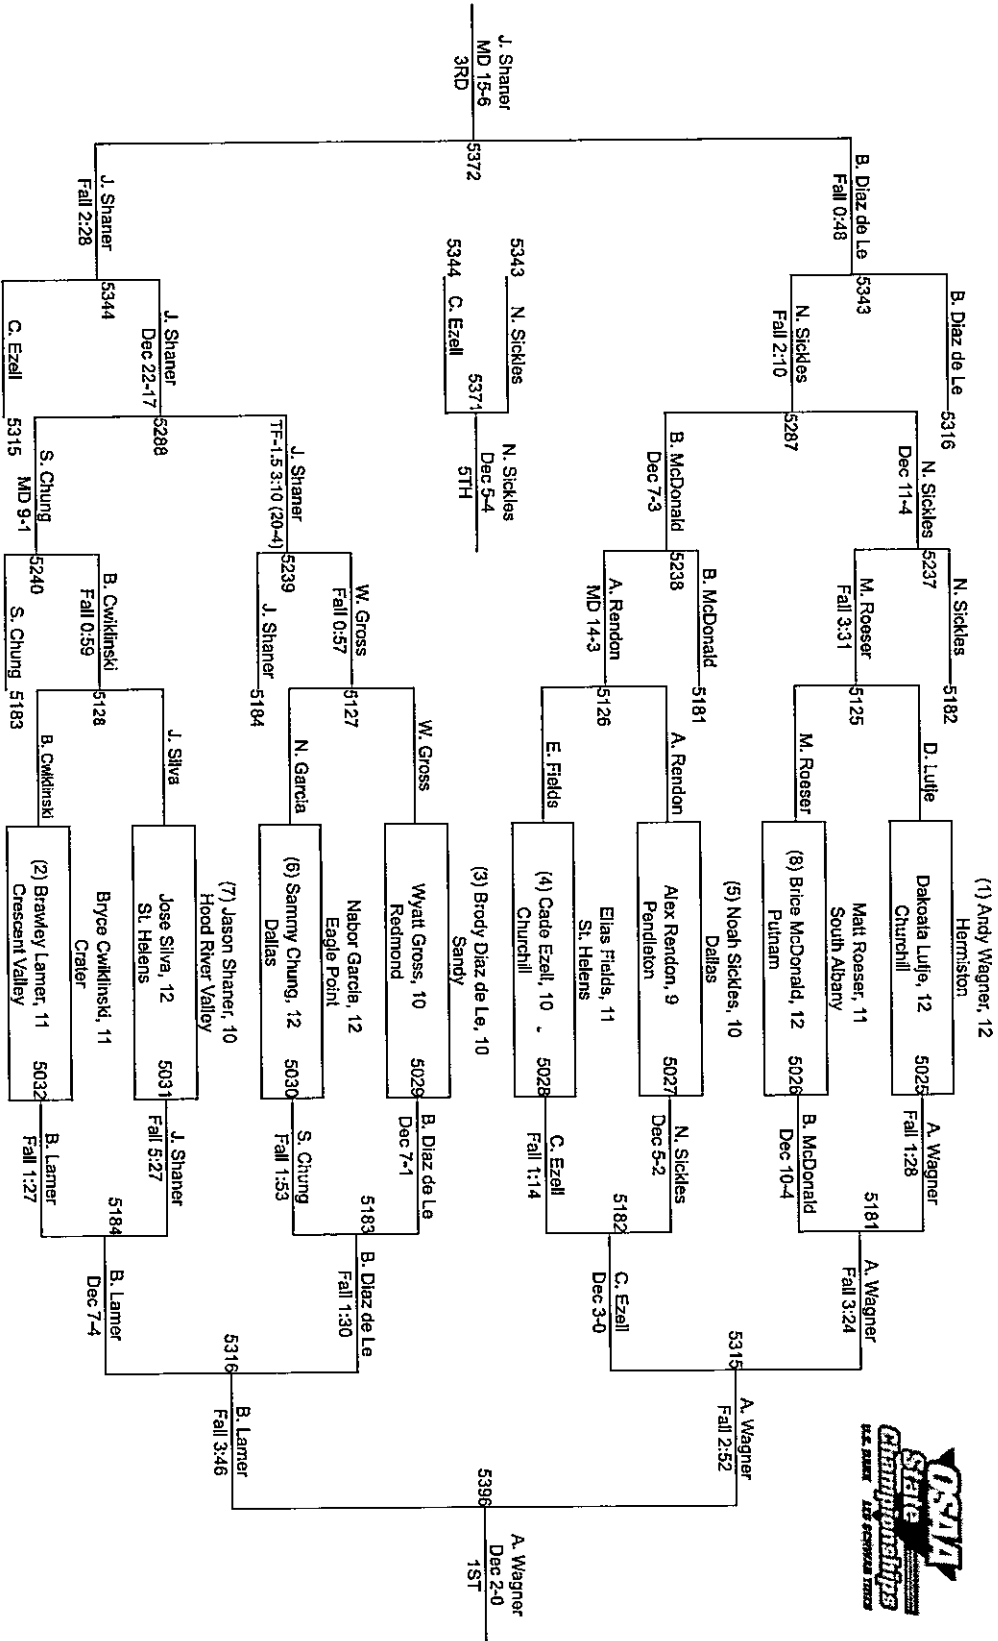

2016 OSAWU.S. Bank/LES Schwab Fires Wrestling State Championships

5A-126