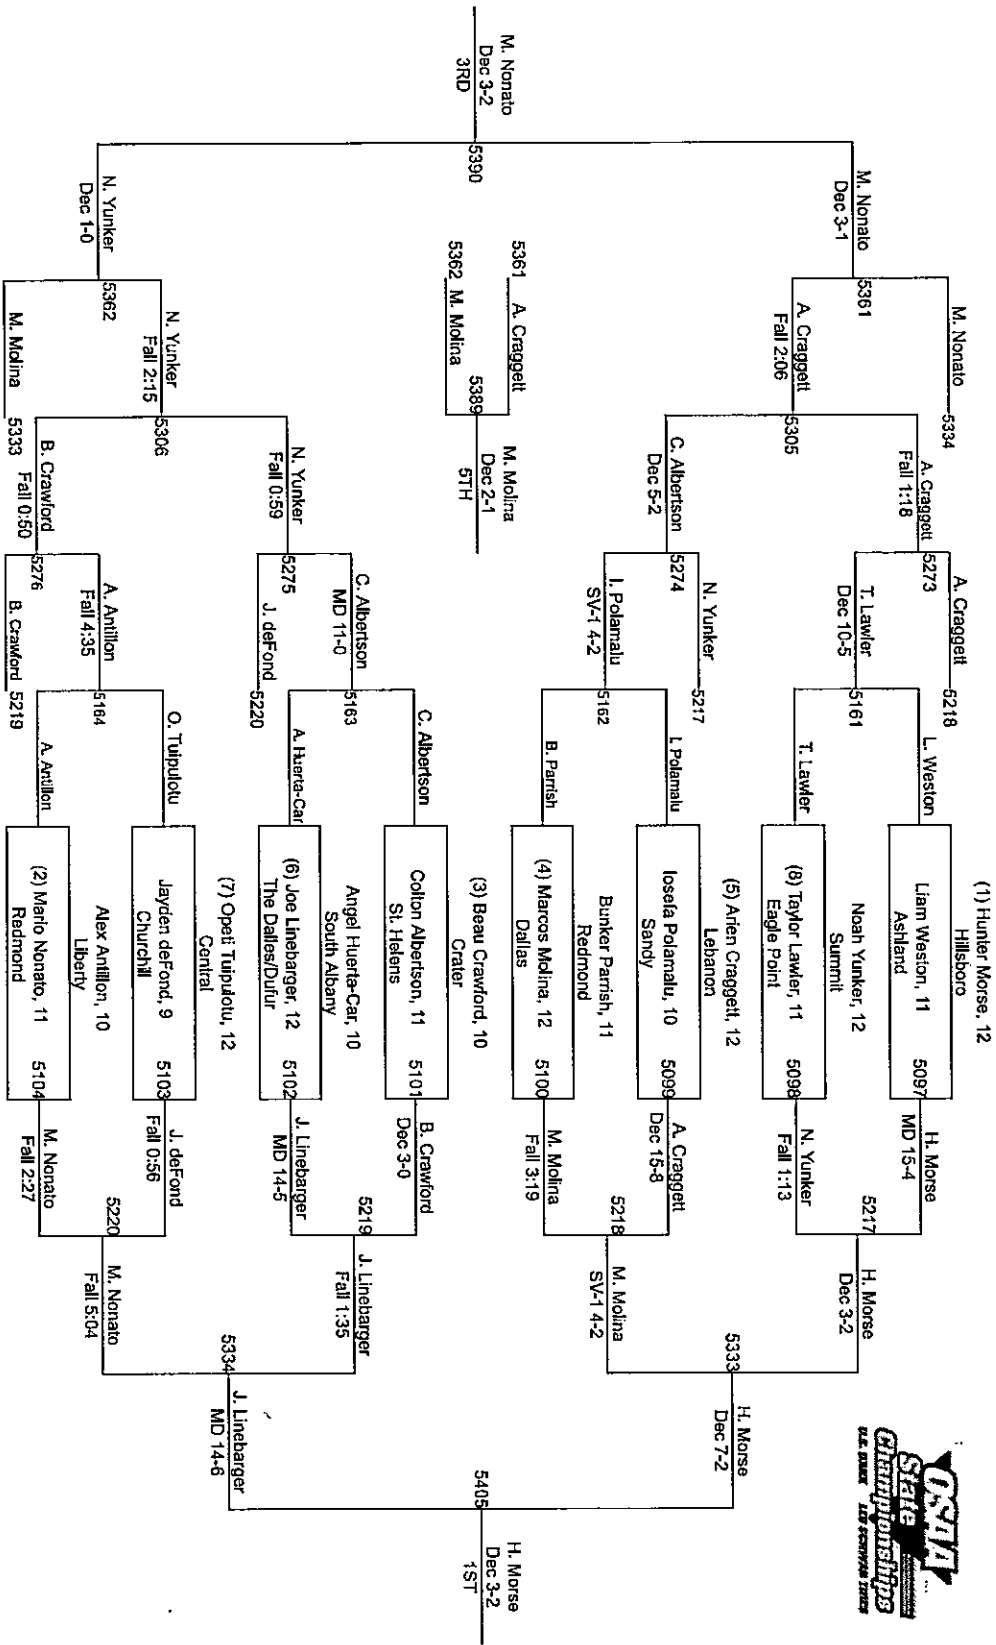

2016 OSAWU S. BANK/LES SCHWAB Tires Wrestling State Championships

5A-220