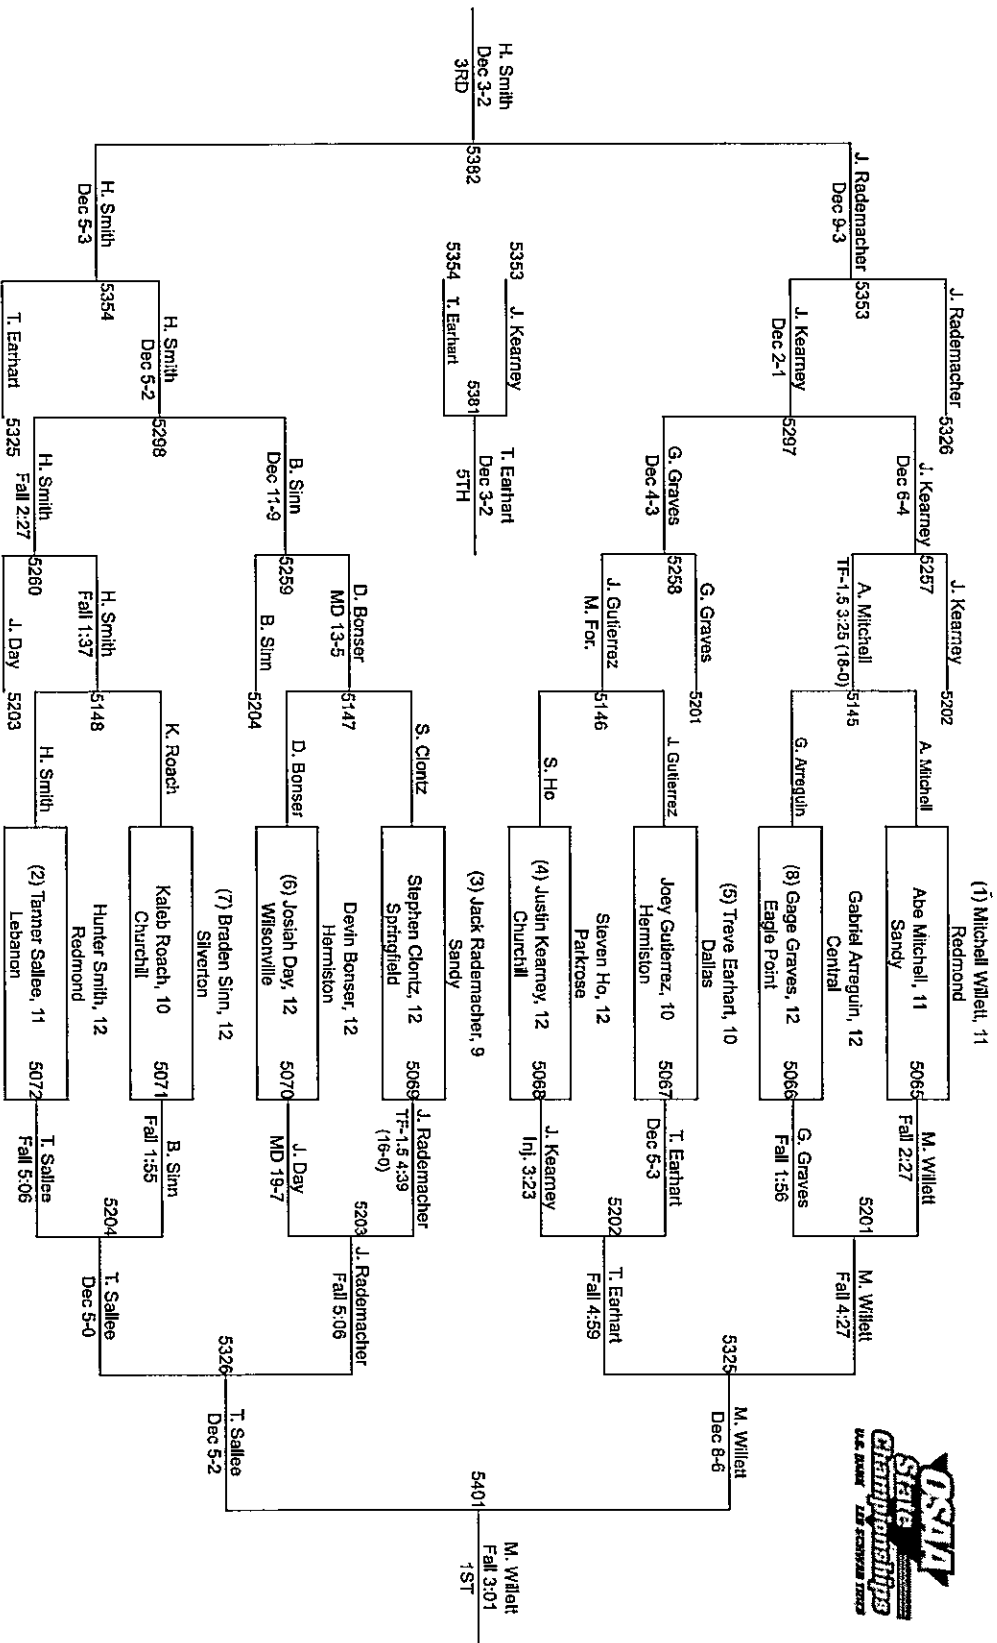

2016 OSAA U.S. Bank/LES Schwab Tires Wrestling State Championships

5A-160