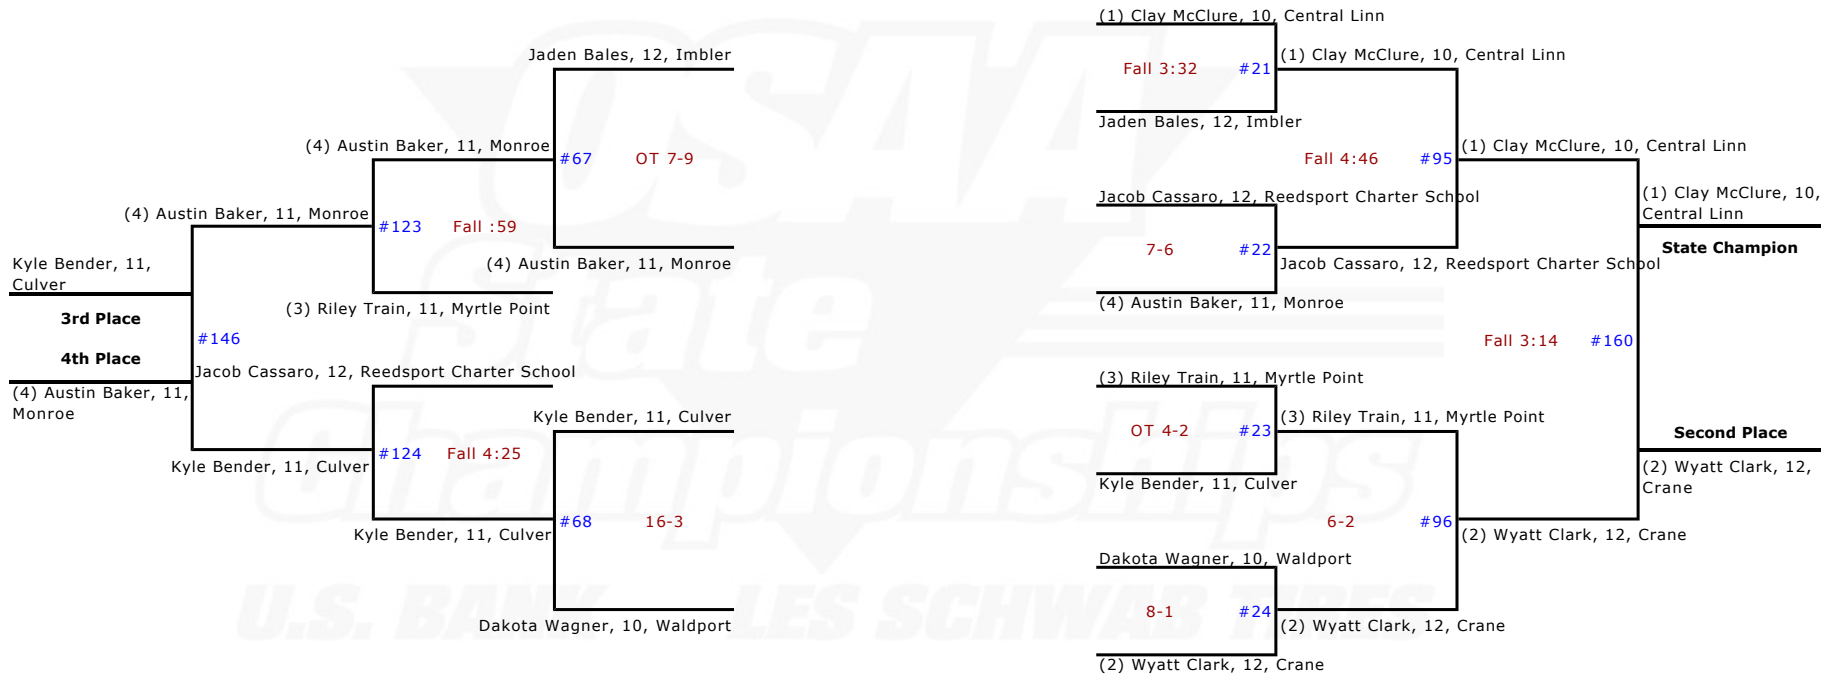

2013 OSAA/U.S. Bank/Les Schwab Tires 2A/1A Wrestling State Championships - 138 lbs