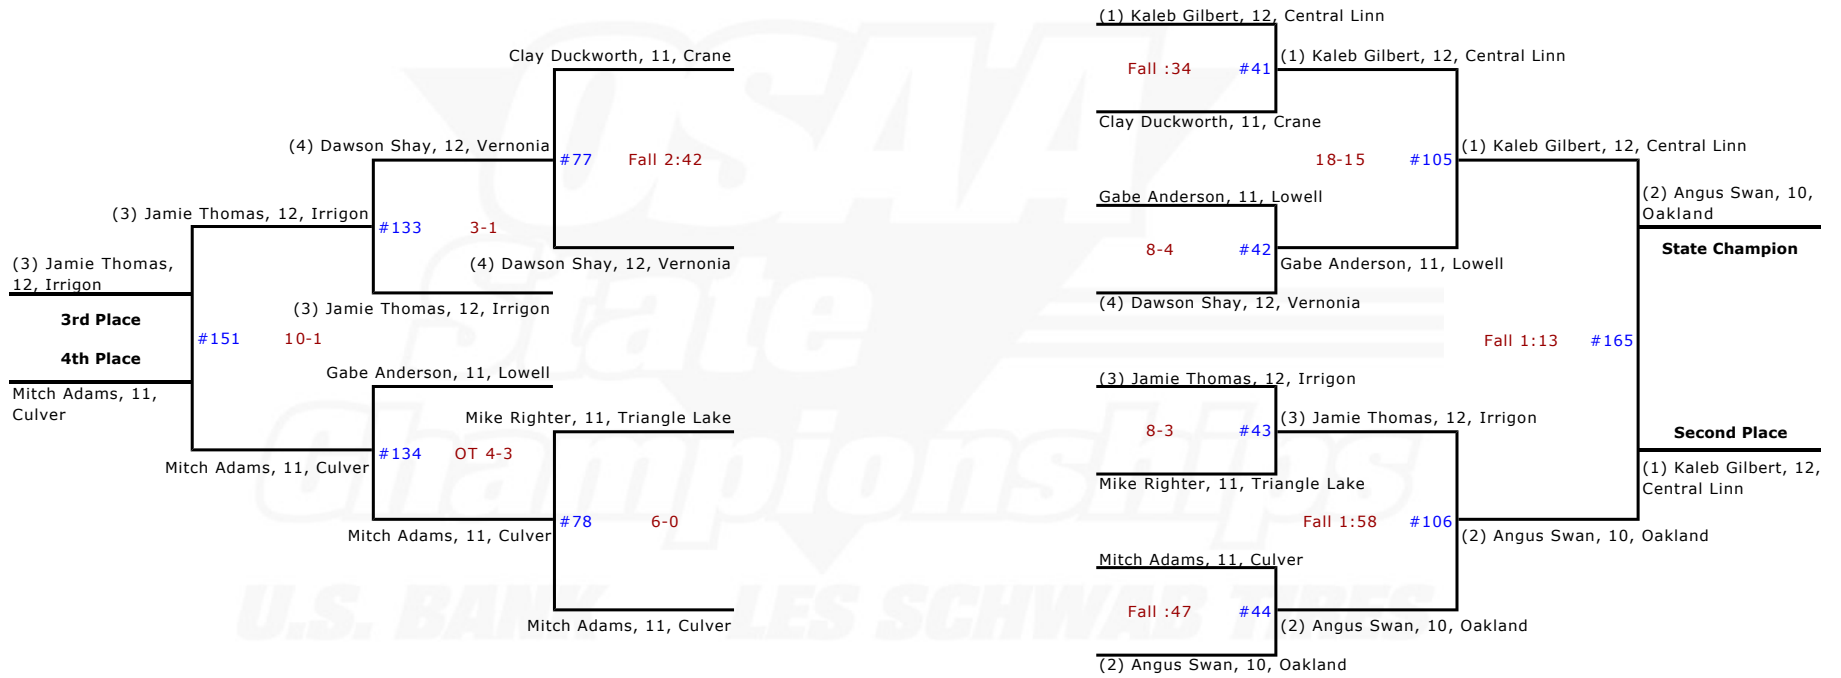

2013 OSAA/U.S. Bank/Les Schwab Tires 2A/1A Wrestling State Championships - 182 lbs