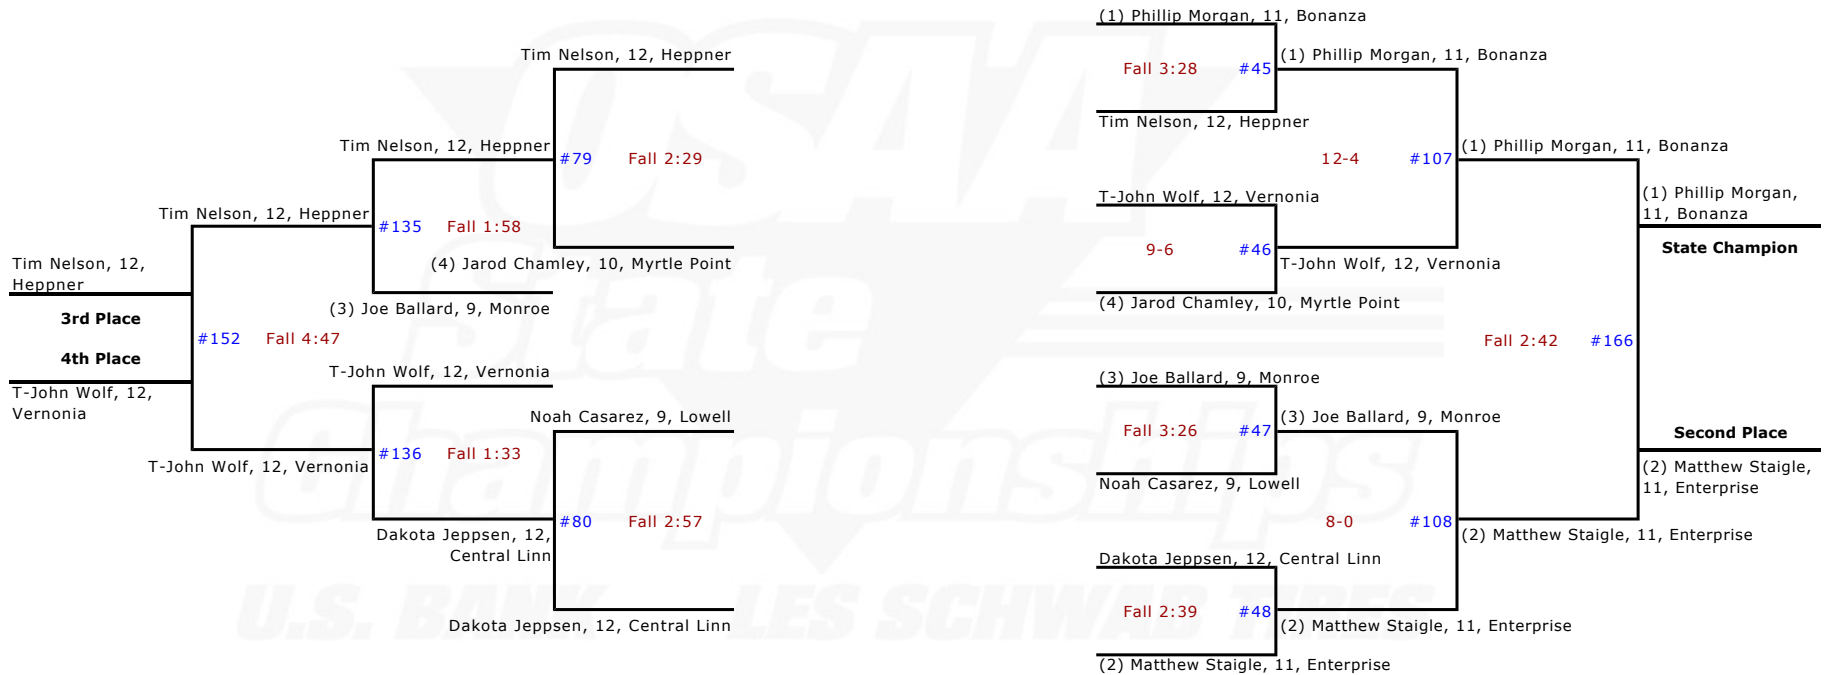

2013 OSAA/U.S. Bank/Les Schwab Tires 2A/1A Wrestling State Championships - 195 lbs