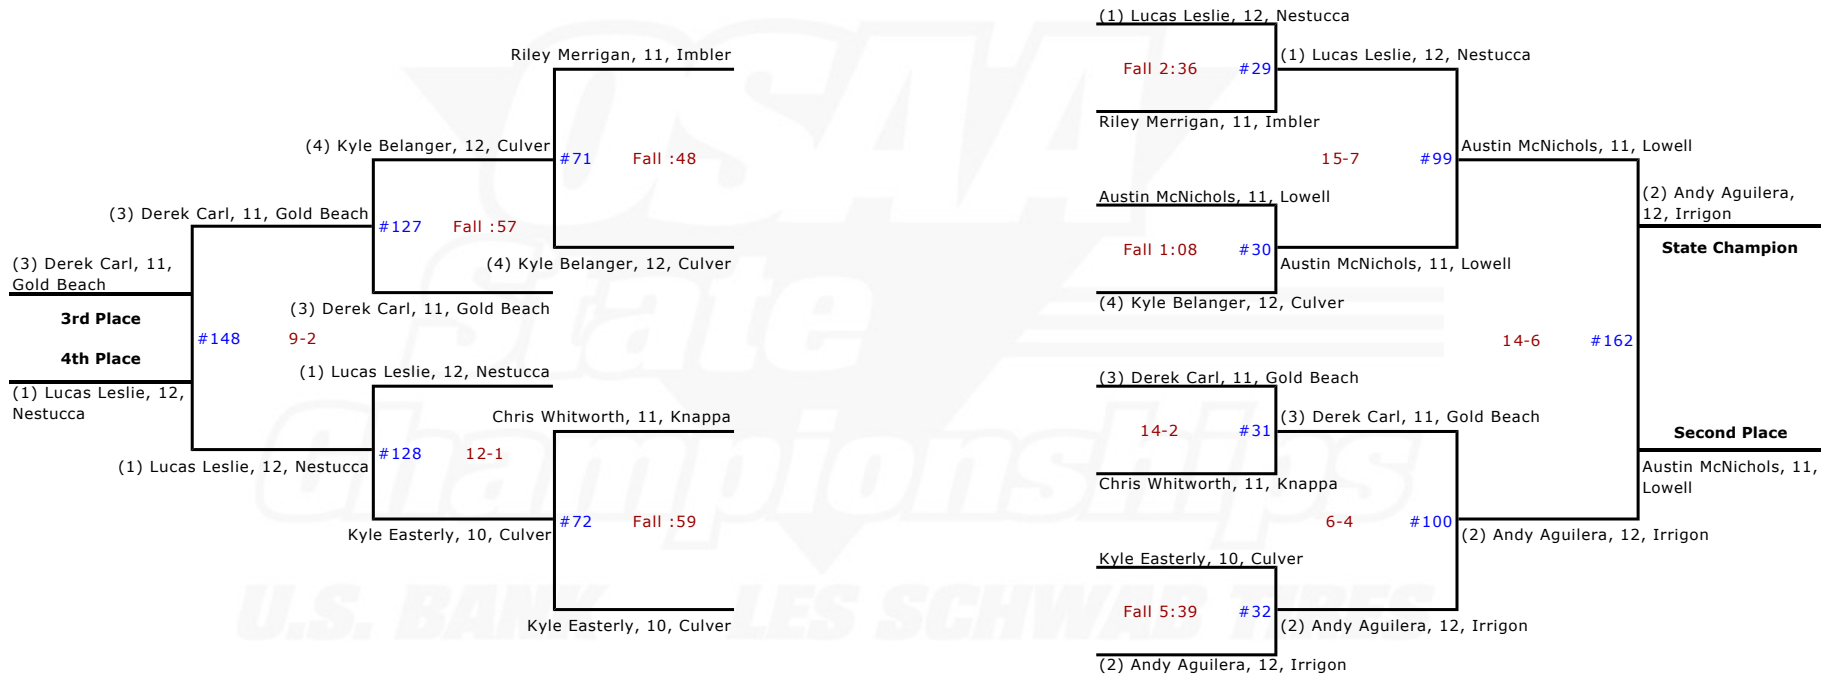

2013 OSAA/U.S. Bank/Les Schwab Tires 2A/1A Wrestling State Championships - 152 lbs