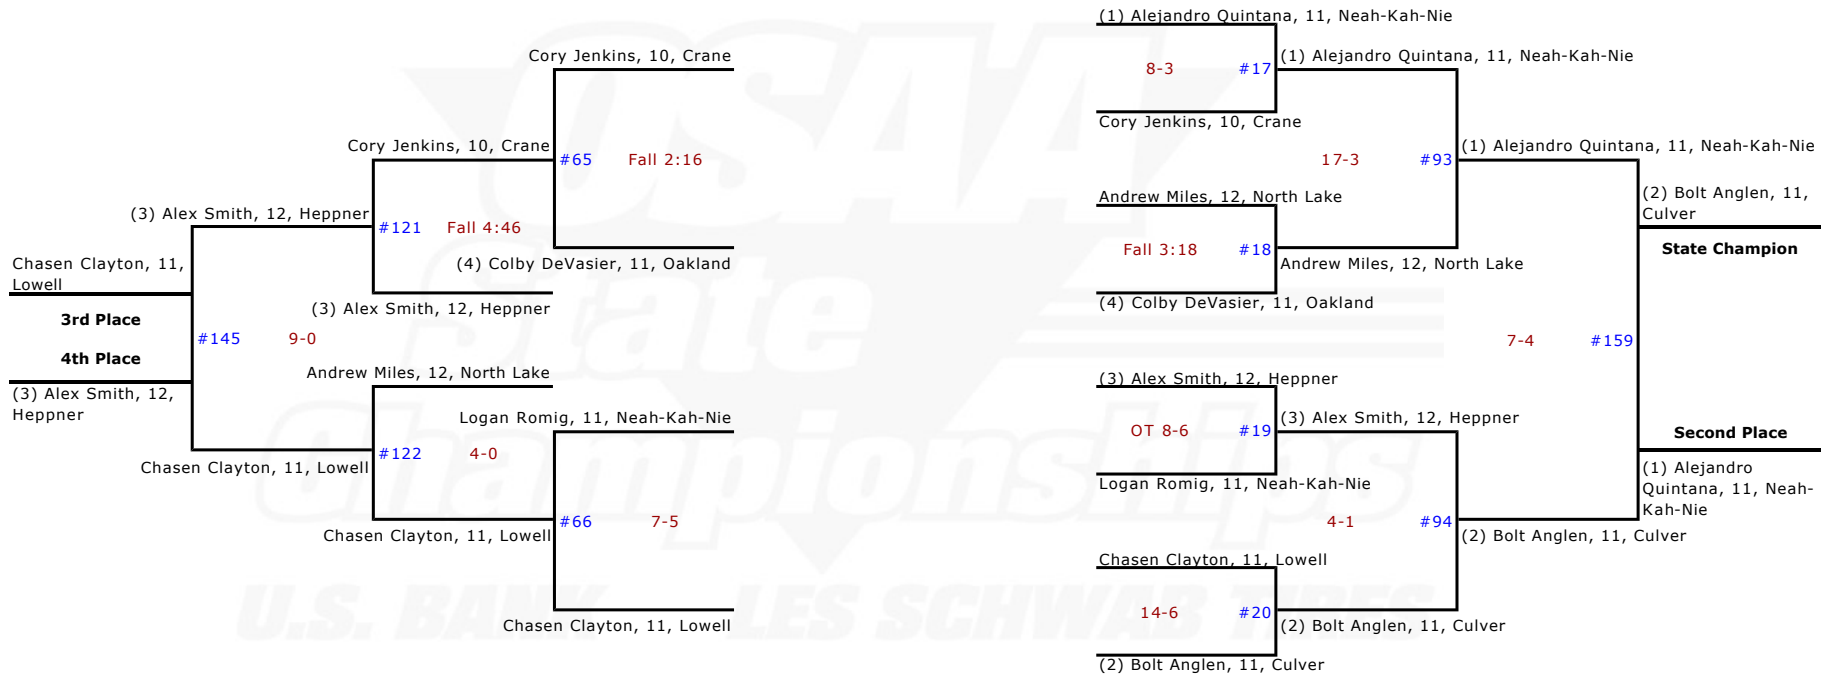

2013 OSAA/U.S. Bank/Les Schwab Tires 2A/1A Wrestling State Championships - 132 lbs