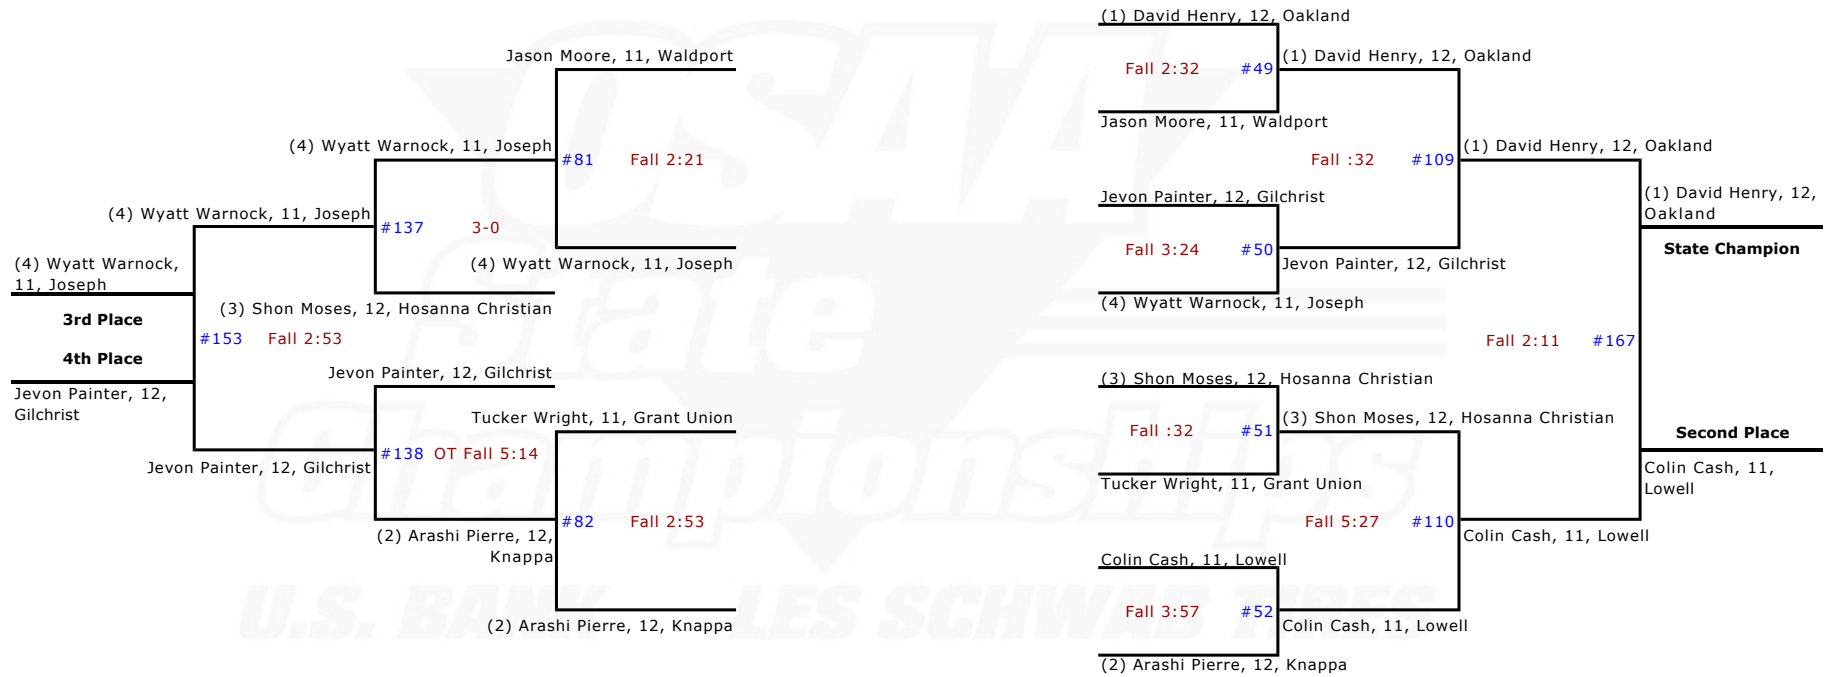

## 2013 OSAA/U.S. Bank/Les Schwab Tires 2A/1A Wrestling State Championships - 220 lbs