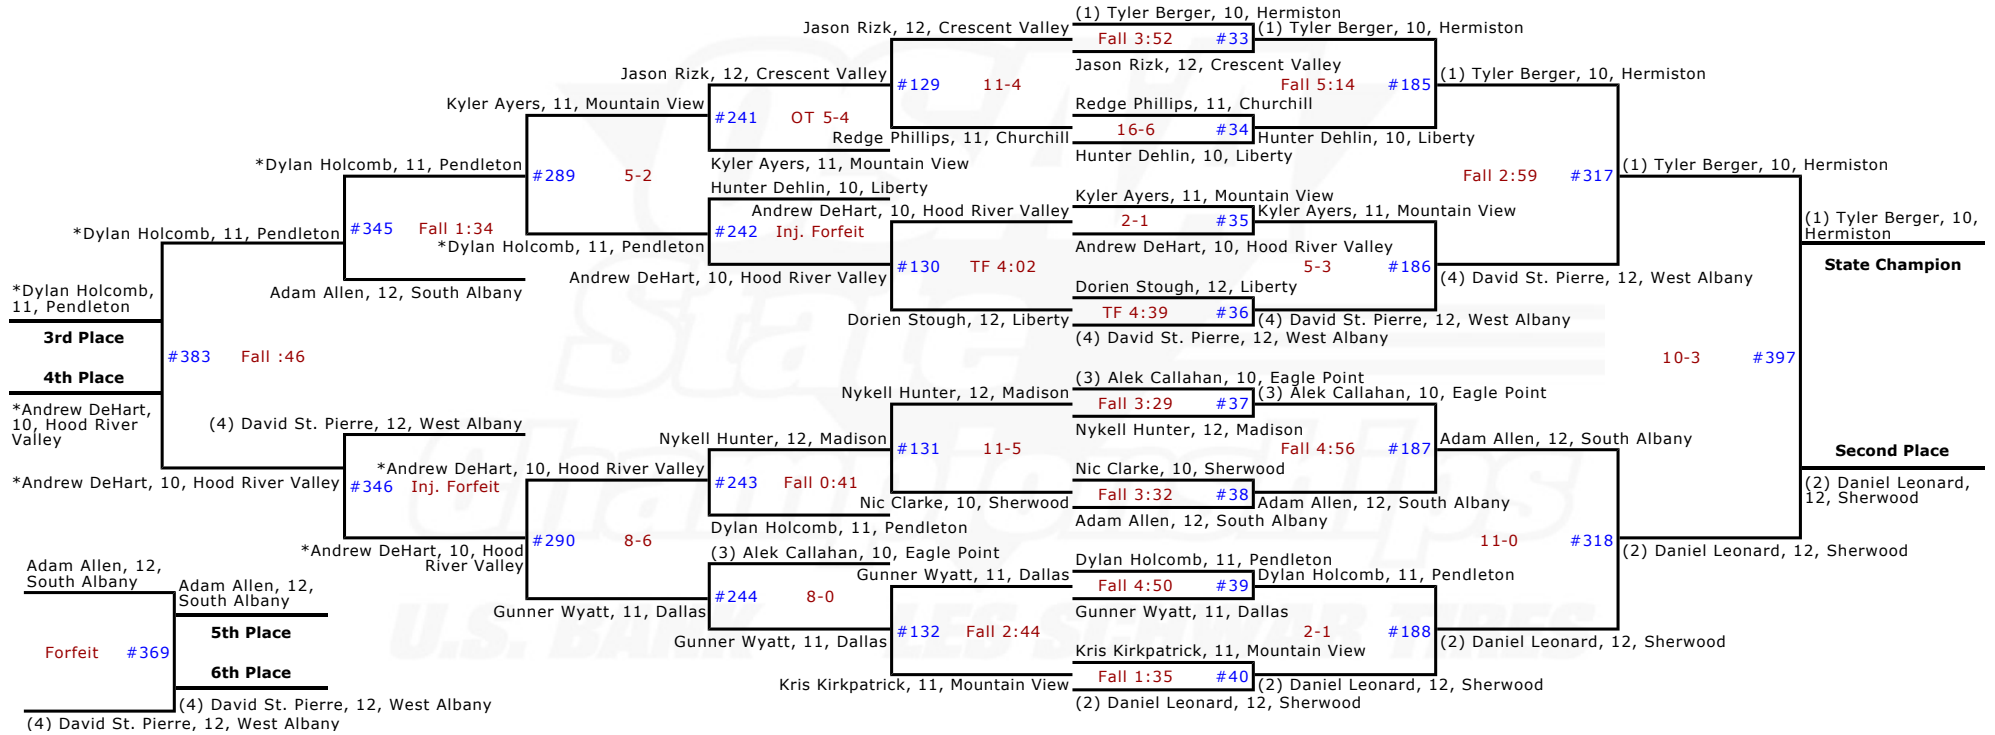

2012 OSAA/U.S. Bank/Les Schwab Tires 5A Wrestling State Championships - 132 lbs