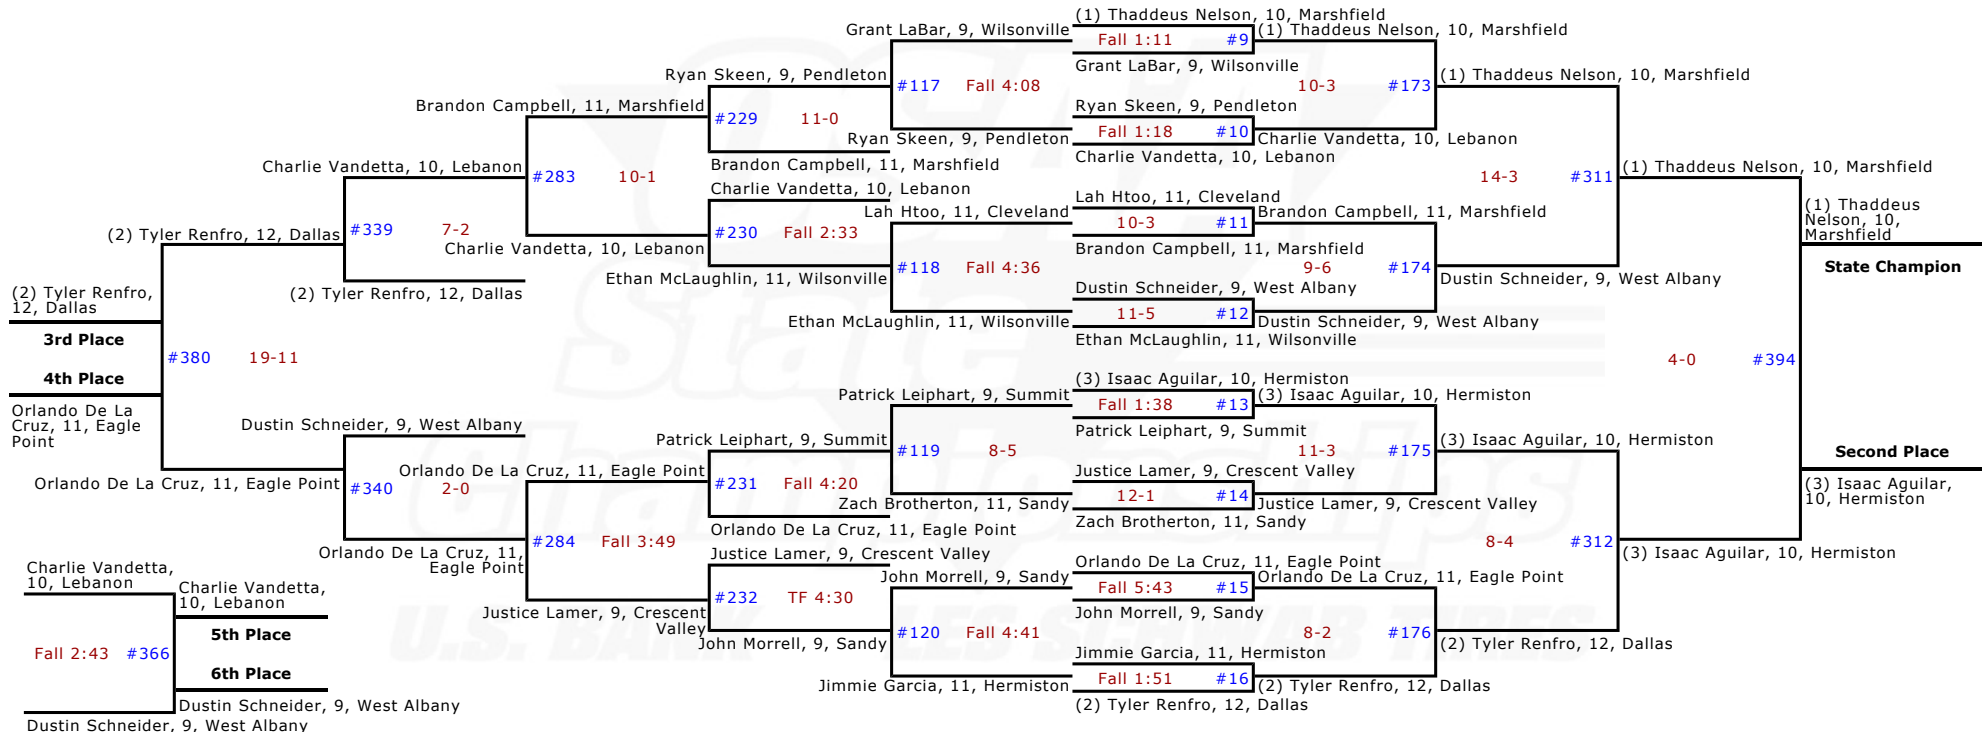

**OSAA 5A 2012
Team Scores
After Championship Finals**

1. Dallas	164.0
2. Pendleton	150.0
3. Hermiston	134.5
4. Churchill	132.5
5. West Albany	96.5
6. Lebanon	89.5
7. Eagle Point	86.0
8. Sandy	85.0
9. Hood River Valley	79.5
10. Silverton	78.0
11. Cleveland	57.0
12. Wilson	52.0
13. Summit	51.0
14. Mountain View	48.0
15. Sherwood	46.0
16. Bend	45.5
17. Crescent Valley	44.5
18. Marshfield	42.0
19. South Albany	34.0
20. Liberty	27.5
21. Willamette	26.0
22. Springfield	24.0
23. Ashland	16.0
24. Corvallis	8.0
Jefferson	8.0
St. Helens	8.0
27. Wilsonville	7.0
28. Madison	6.0
29. Milwaukie	3.0
Parkrose	3.0
Putnam	3.0
32. The Dalles Wahtonka	2.0
33. Franklin	1.0
34. Benson	0.0

2012 OSAA/U.S. Bank/Les Schwab Tires 5A Wrestling State Championships - 113 lbs