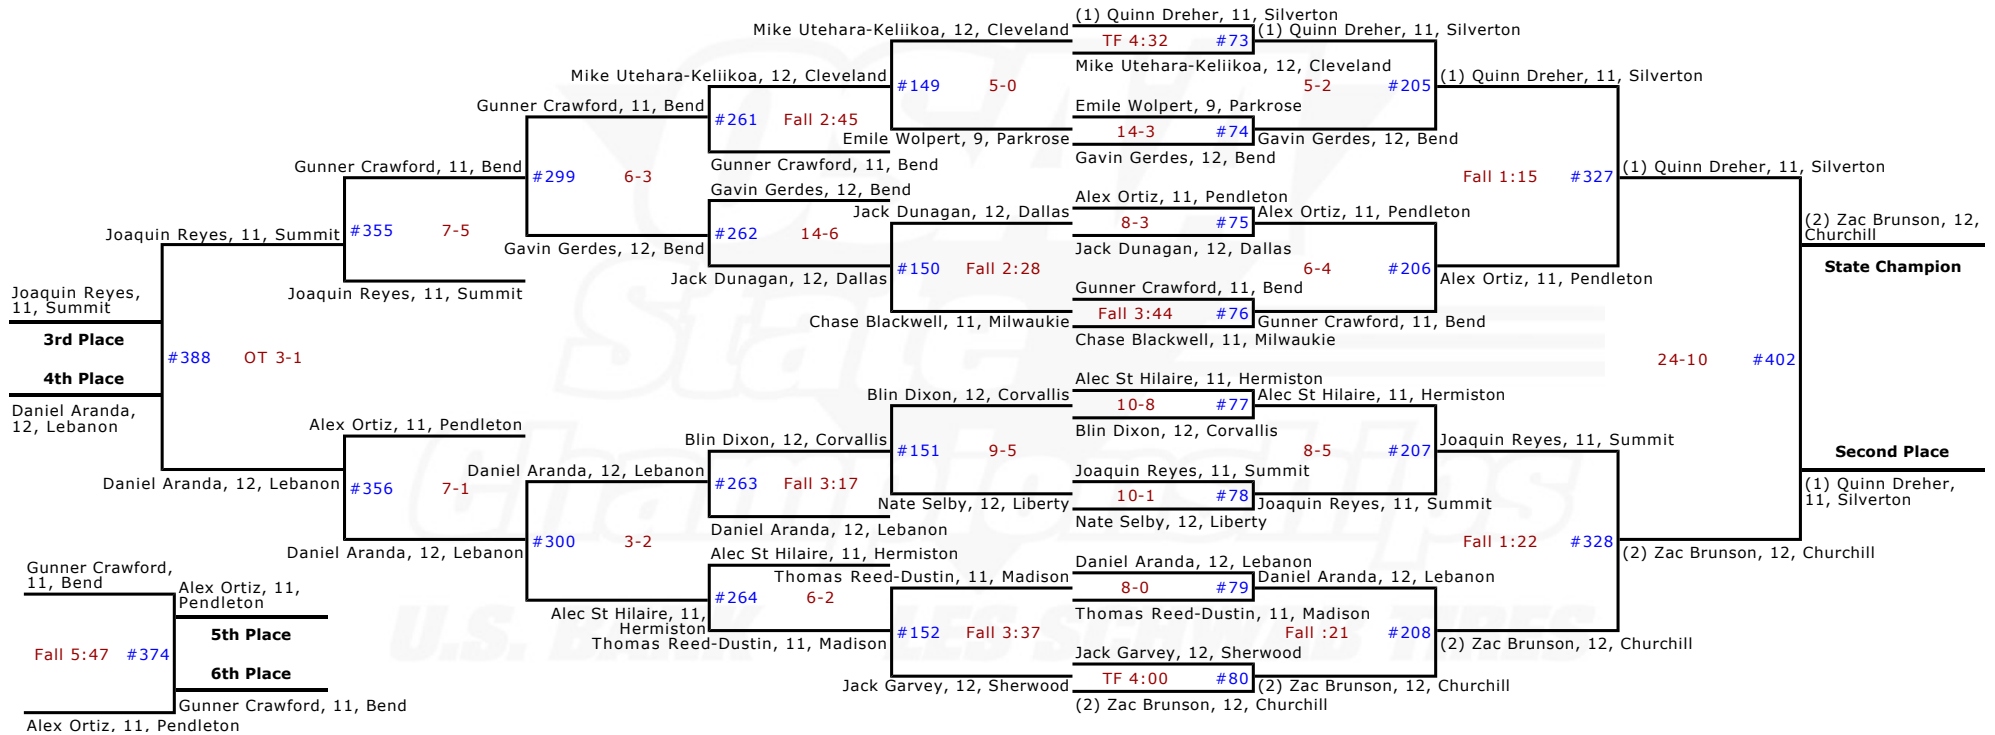

2012 OSAA/U.S. Bank/Les Schwab Tires 5A Wrestling State Championships - 170 lbs