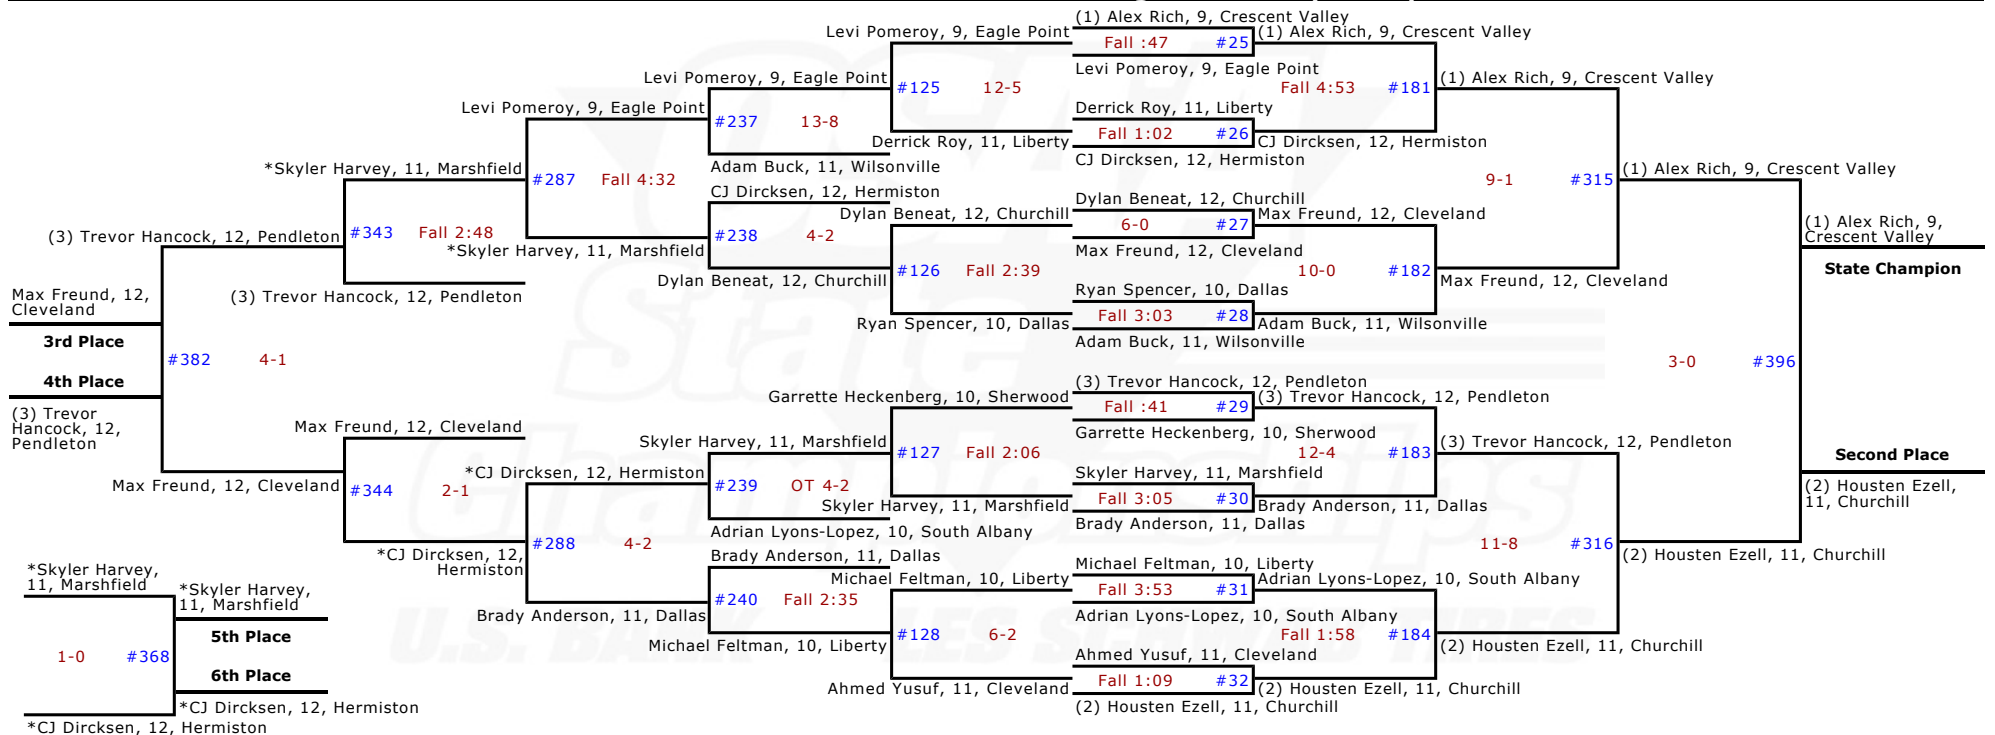

2012 OSAA/U.S. Bank/Les Schwab Tires 5A Wrestling State Championships - 126 lbs