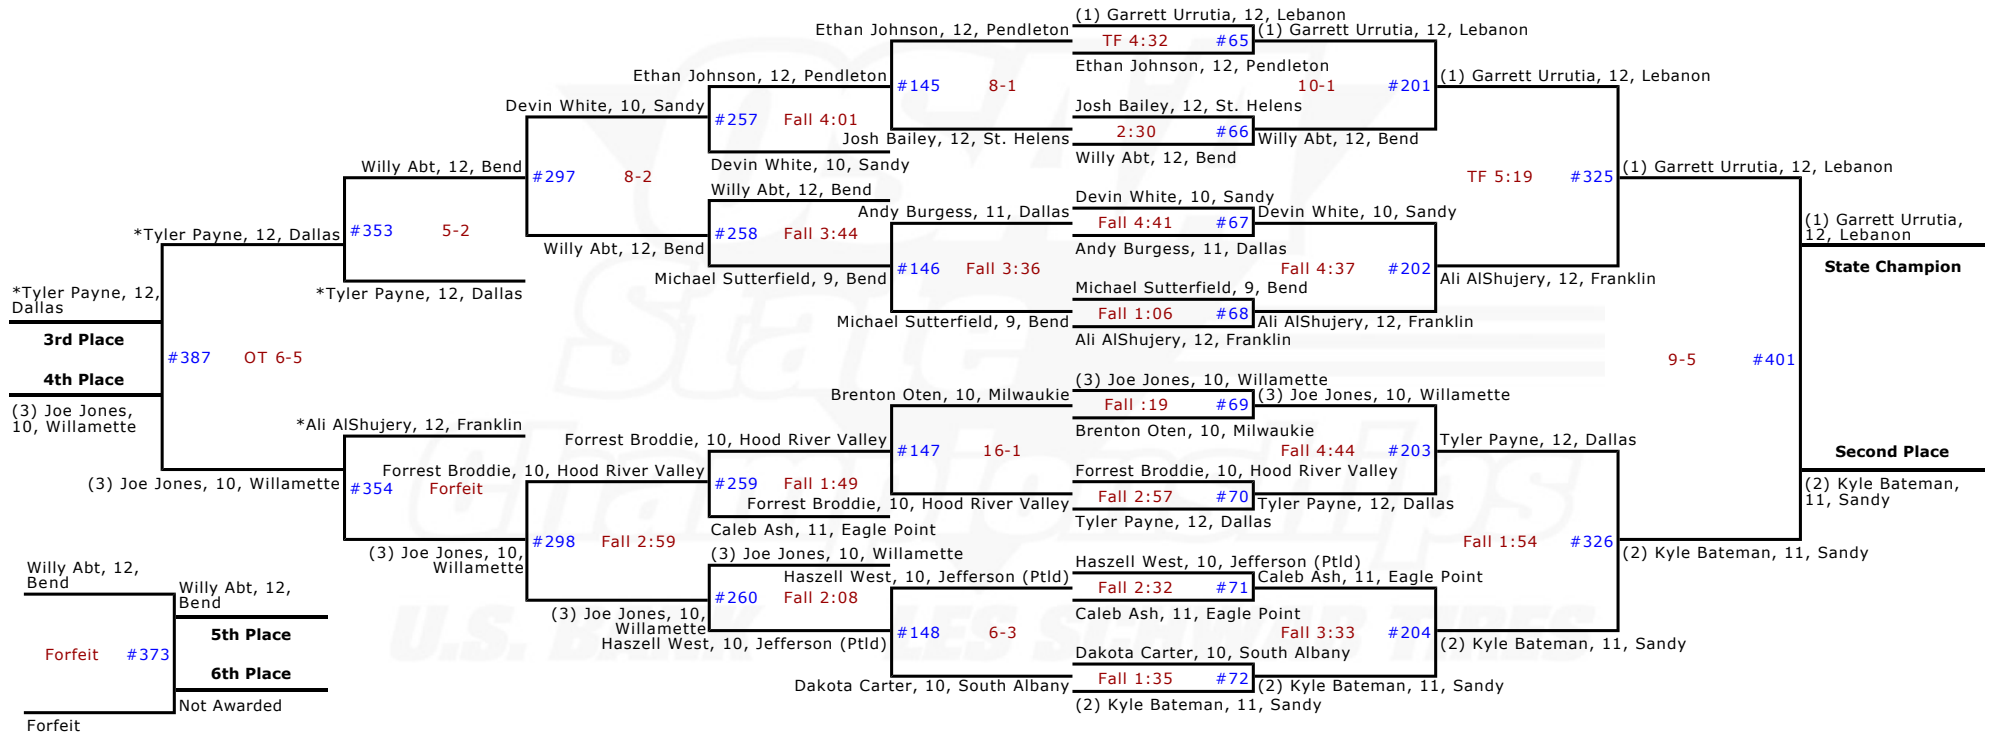

2012 OSAA/U.S. Bank/Les Schwab Tires 5A Wrestling State Championships - 160 lbs