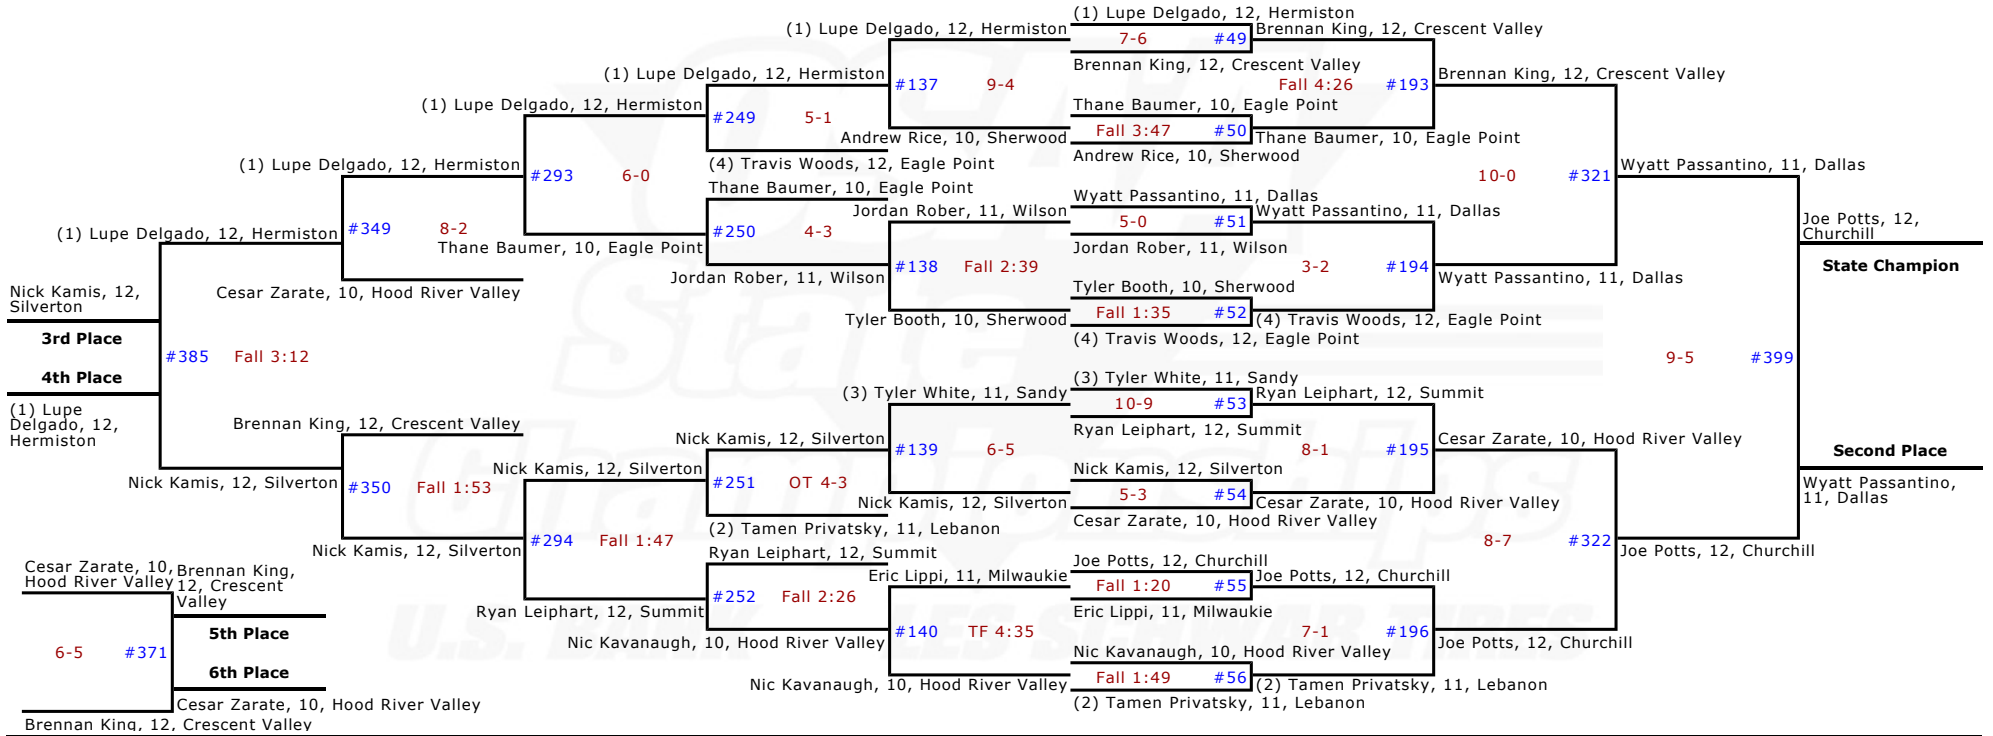

2012 OSAA/U.S. Bank/Les Schwab Tires 5A Wrestling State Championships - 145 lbs

2012 OSAA/U.S. Bank/Les Schwab Tires 5A Wrestling State Championships - 152 lbs

2012 OSAA/U.S. Bank/Les Schwab Tires 5A Wrestling State Championships - 160 lbs