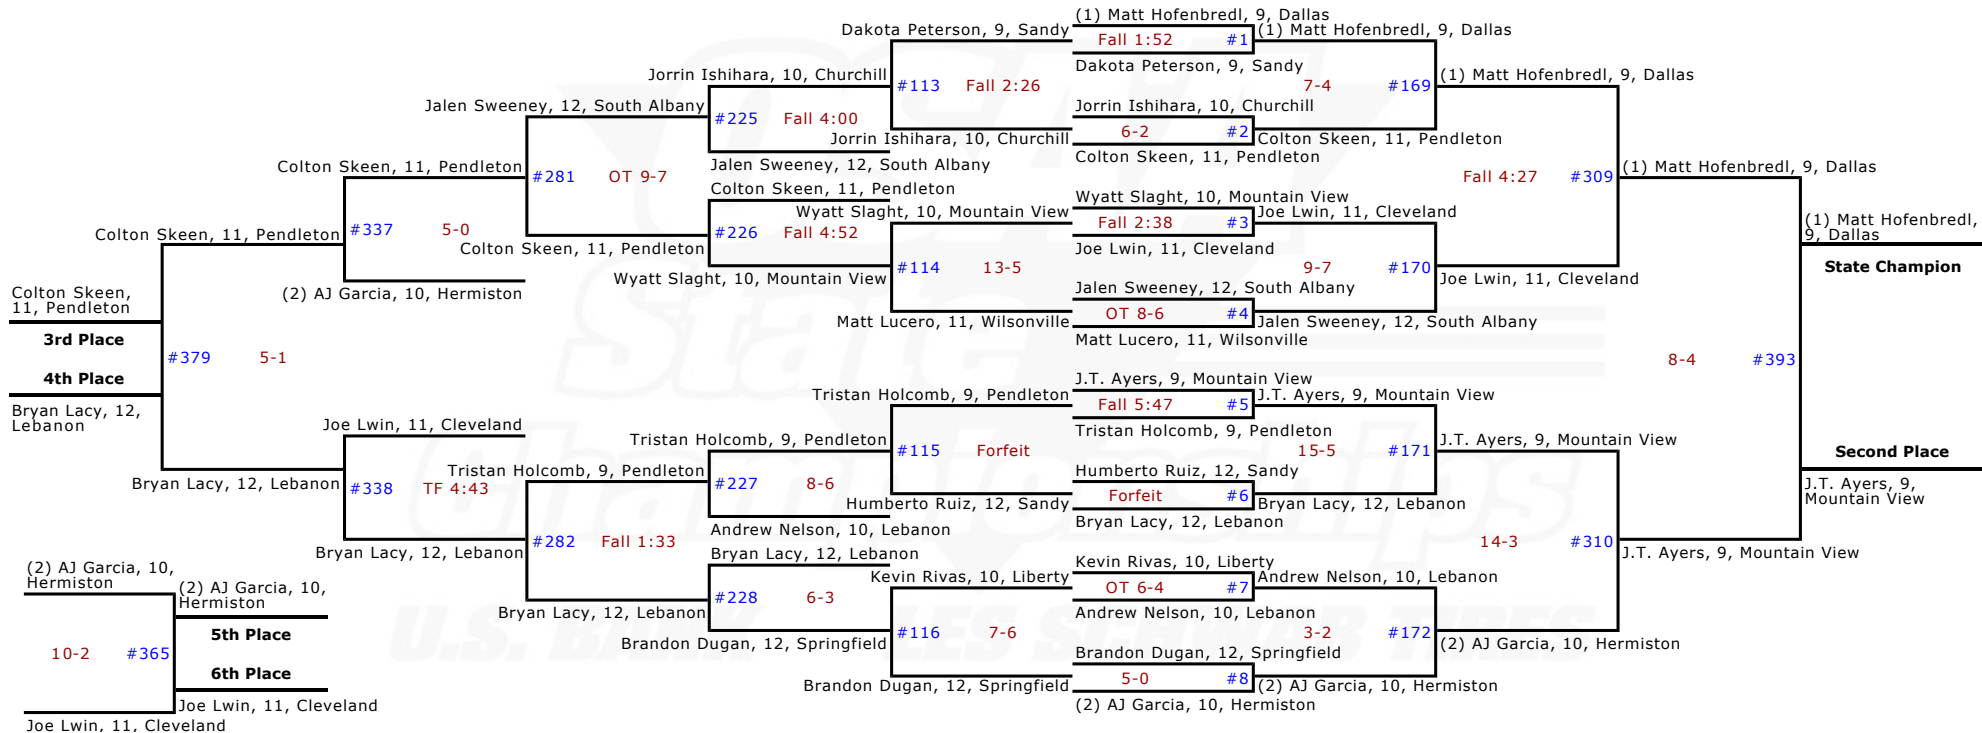

**OSAA 5A 2012
Team Scores
After Championship Finals**

1. Dallas	164.0
2. Pendleton	150.0
3. Hermiston	134.5
4. Churchill	132.5
5. West Albany	96.5
6. Lebanon	89.5
7. Eagle Point	86.0
8. Sandy	85.0
9. Hood River Valley	79.5
10. Silverton	78.0
11. Cleveland	57.0
12. Wilson	52.0
13. Summit	51.0
14. Mountain View	48.0
15. Sherwood	46.0
16. Bend	45.5
17. Crescent Valley	44.5
18. Marshfield	42.0
19. South Albany	34.0
20. Liberty	27.5
21. Willamette	26.0
22. Springfield	24.0
23. Ashland	16.0
24. Corvallis	8.0
Jefferson	8.0
St. Helens	8.0
27. Wilsonville	7.0
28. Madison	6.0
29. Milwaukie	3.0
Parkrose	3.0
Putnam	3.0
32. The Dalles Wahtonka	2.0
33. Franklin	1.0
34. Benson	0.0

2012 OSAA/U.S. Bank/Les Schwab Tires 5A Wrestling State Championships - 106 lbs