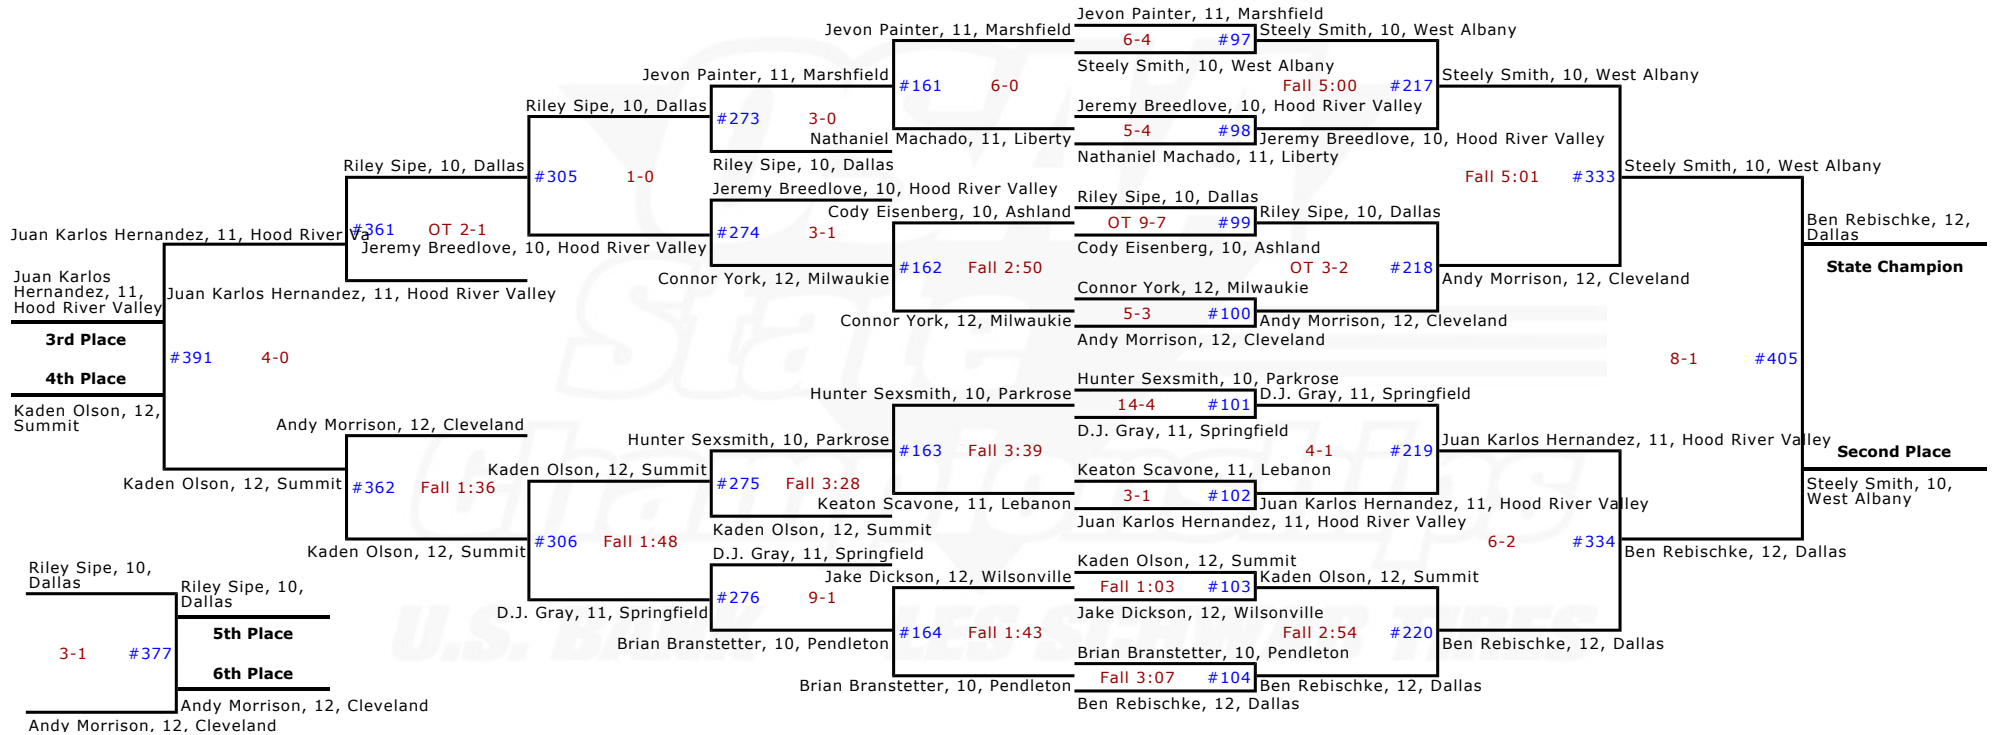

2012 OSAA/U.S. Bank/Les Schwab Tires 5A Wrestling State Championships - 220 lbs