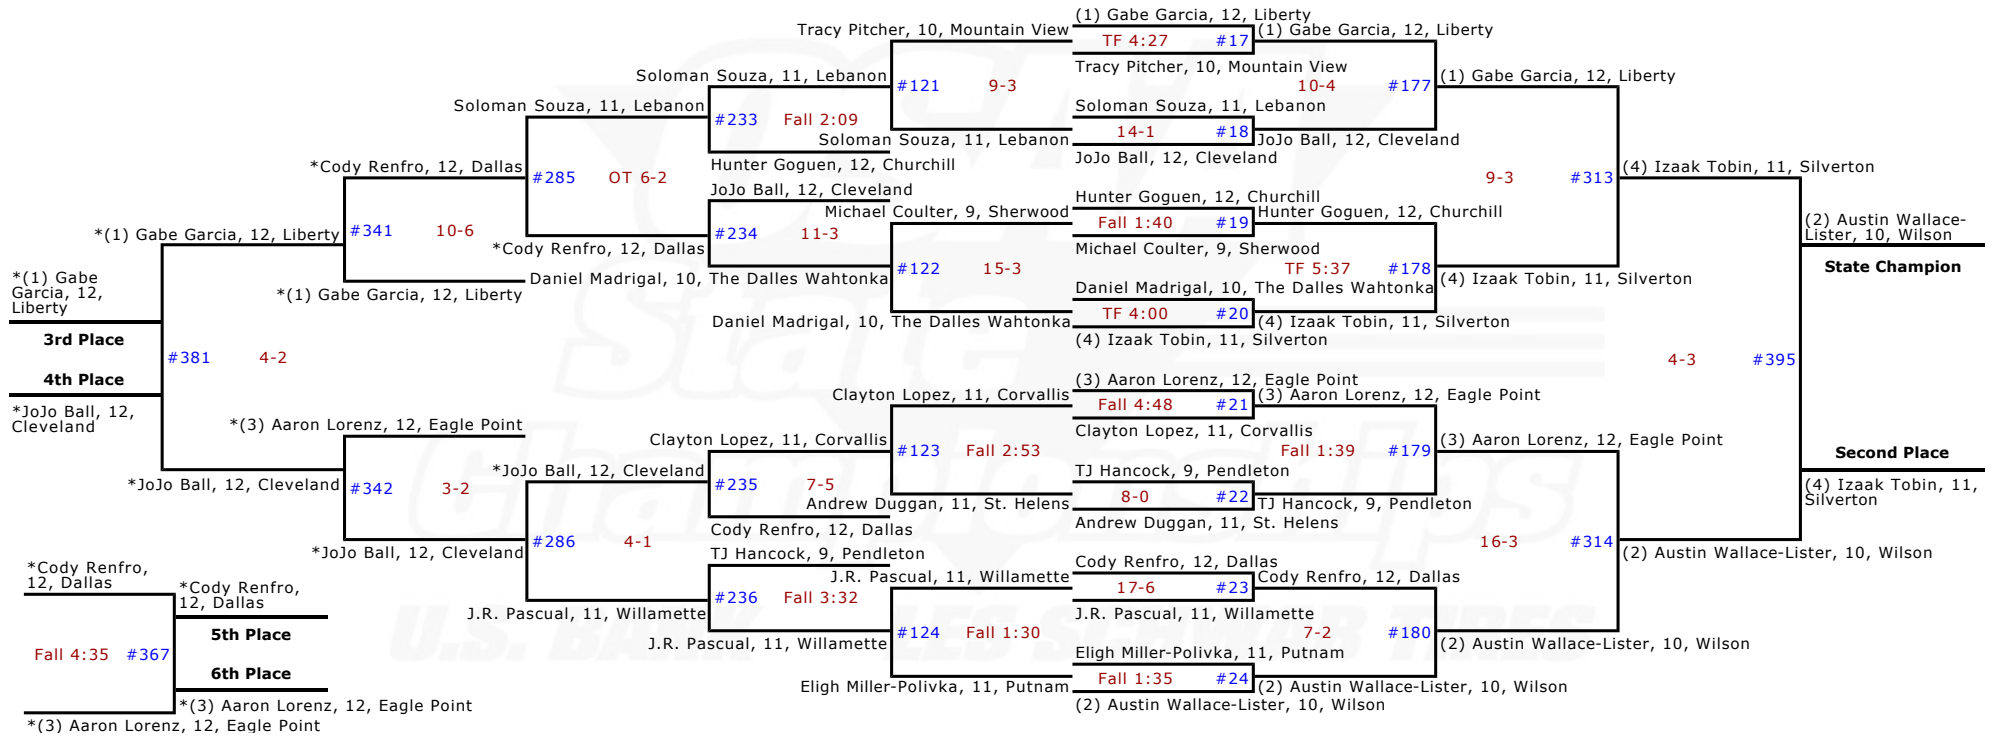

2012 OSAA/U.S. Bank/Les Schwab Tires 5A Wrestling State Championships - 120 lbs