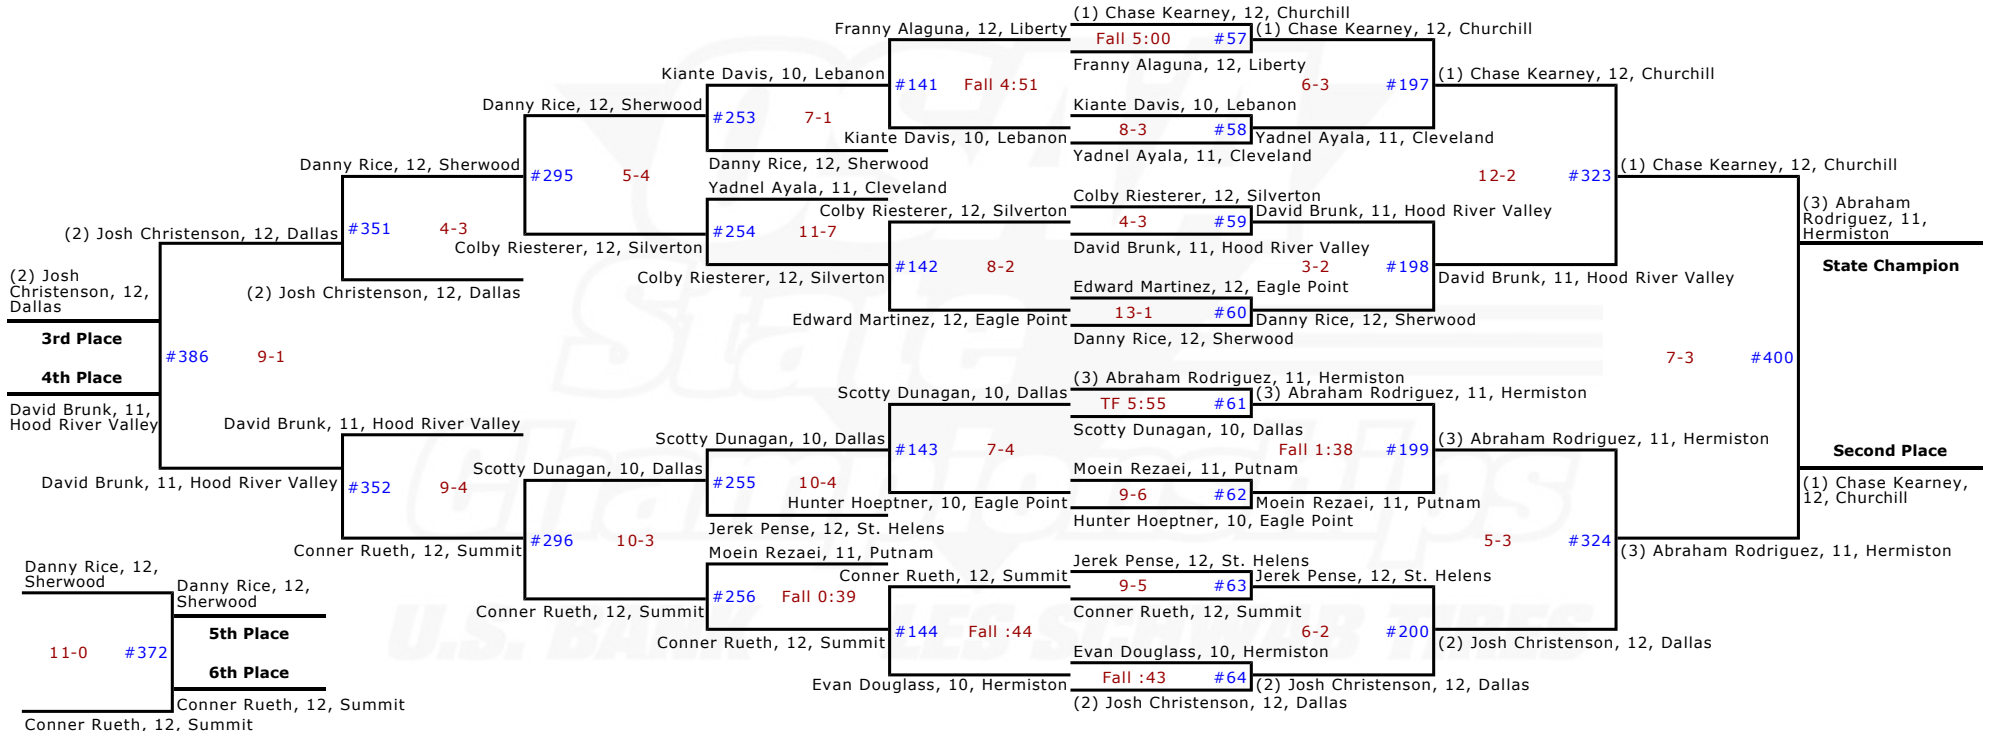

2012 OSAA/U.S. Bank/Les Schwab Tires 5A Wrestling State Championships - 152 lbs