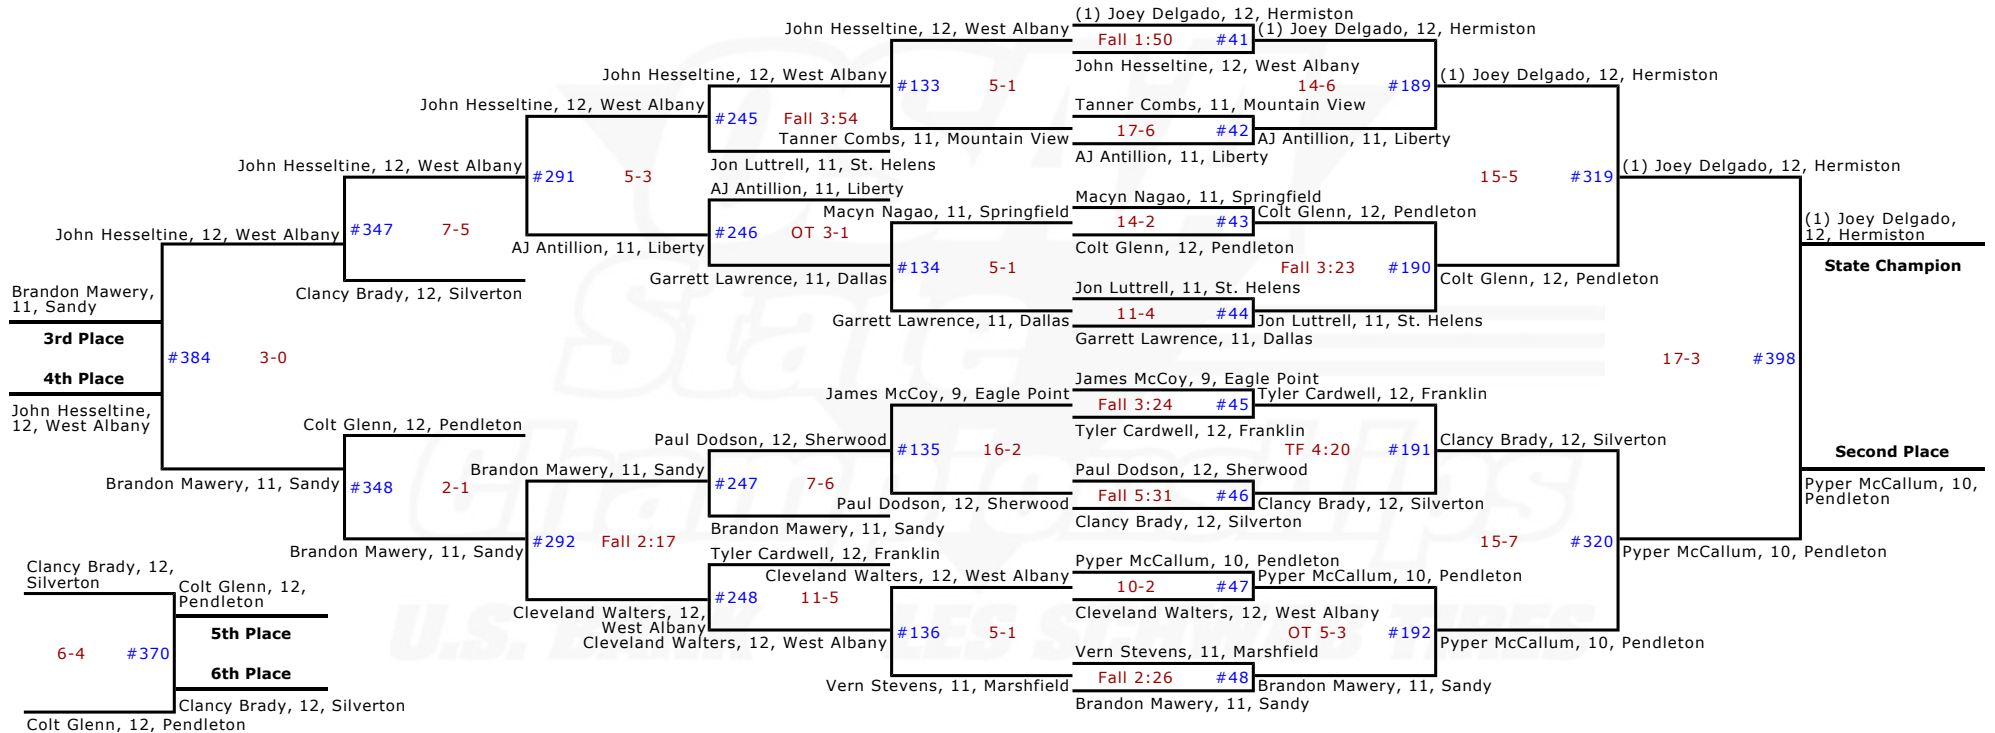

2012 OSAA/U.S. Bank/Les Schwab Tires 5A Wrestling State Championships - 138 lbs