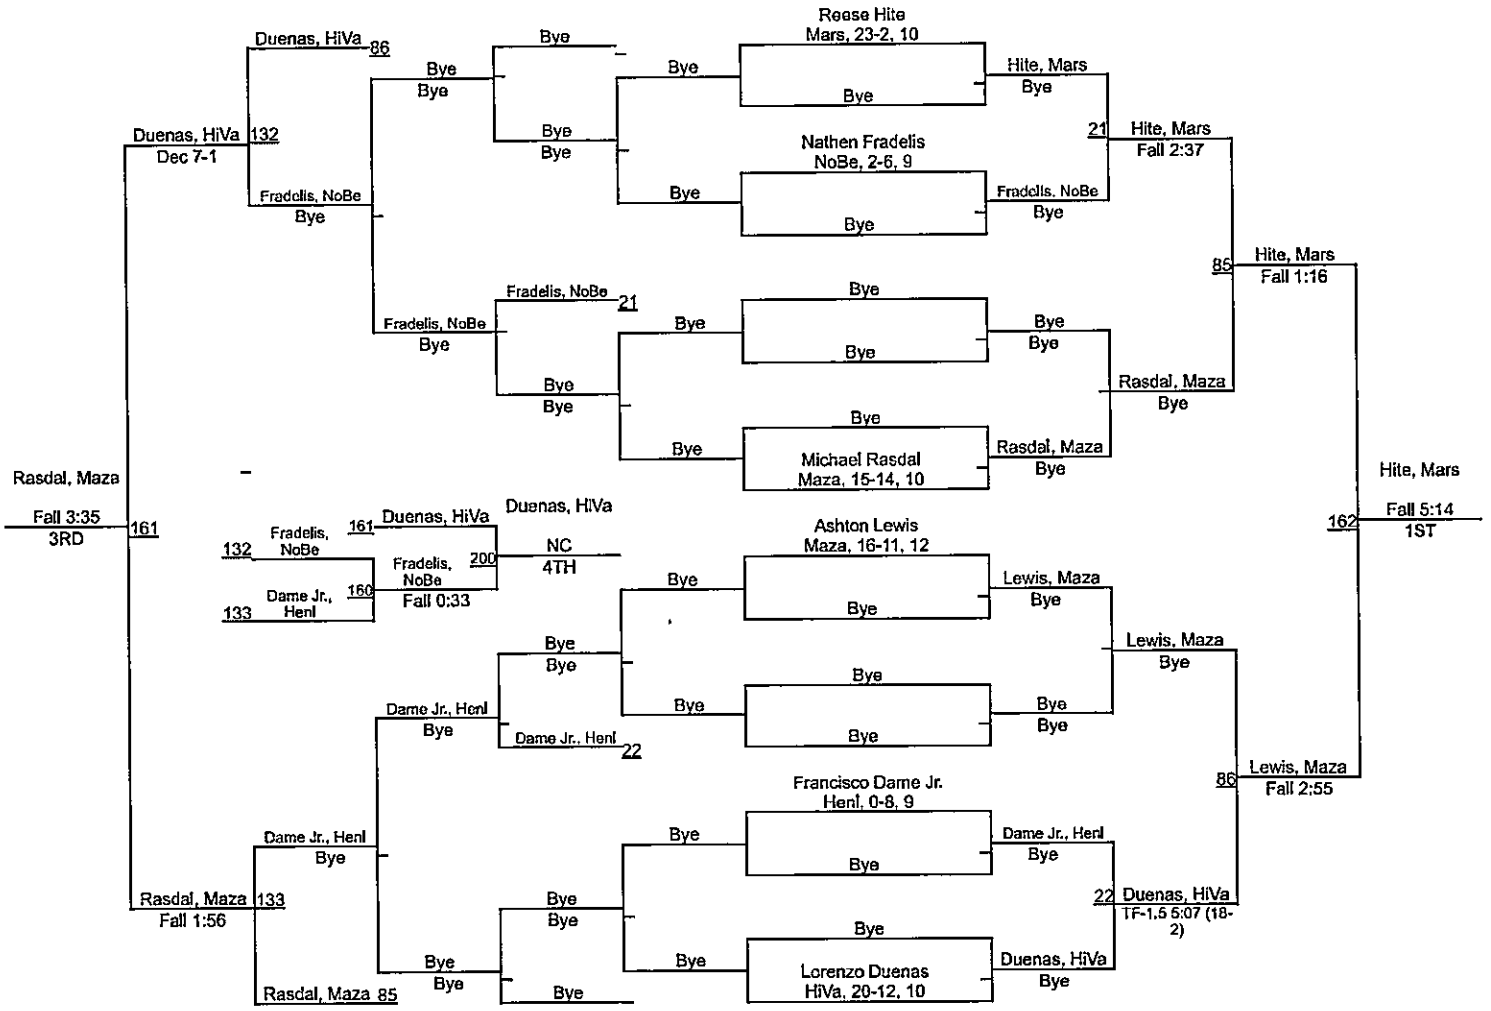

# Team Scores

Printed on 02/19/2023 09:44 a.m.

Team Scores		
1	Mazama	401.0
2	Marshfield	258.0
3	Henley	222.0
4	Hidden Valley	183.0
5	Klamath Union	158.0
6	North Bend	147.5
7	Phoenix	80.5