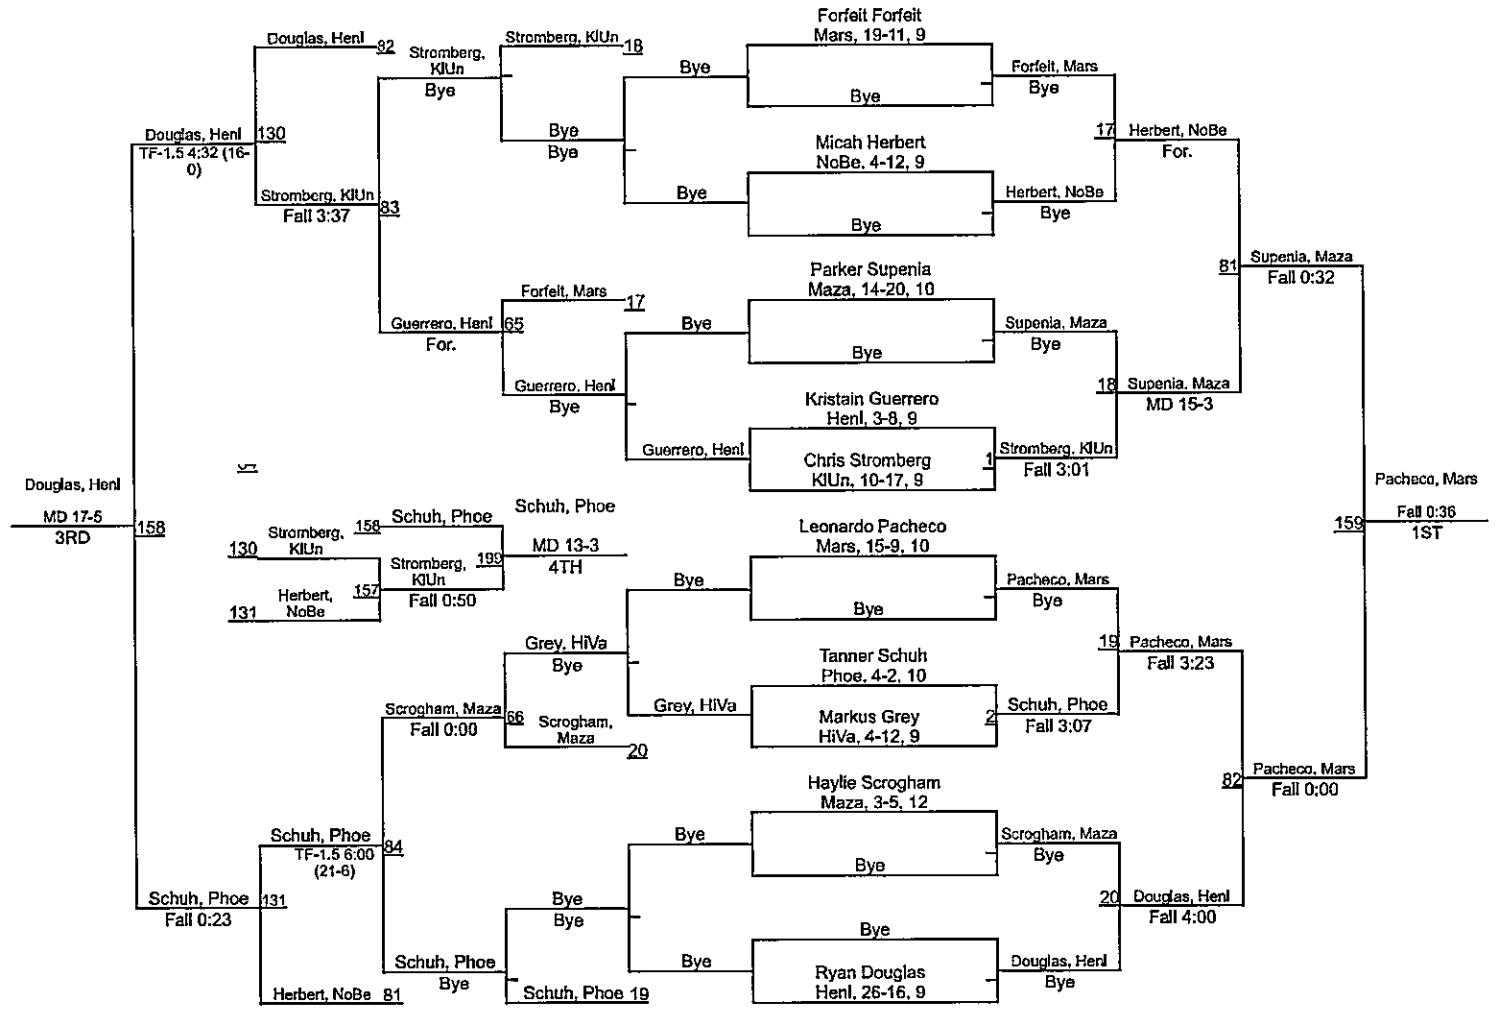

# Team Scores

Printed on 02/19/2023 09:44 a.m.

Team Scores		
1	Mazama	401.0
2	Marshfield	258.0
3	Henley	222.0
4	Hidden Valley	183.0
5	Klamath Union	158.0
6	North Bend	147.5
7	Phoenix	80.5