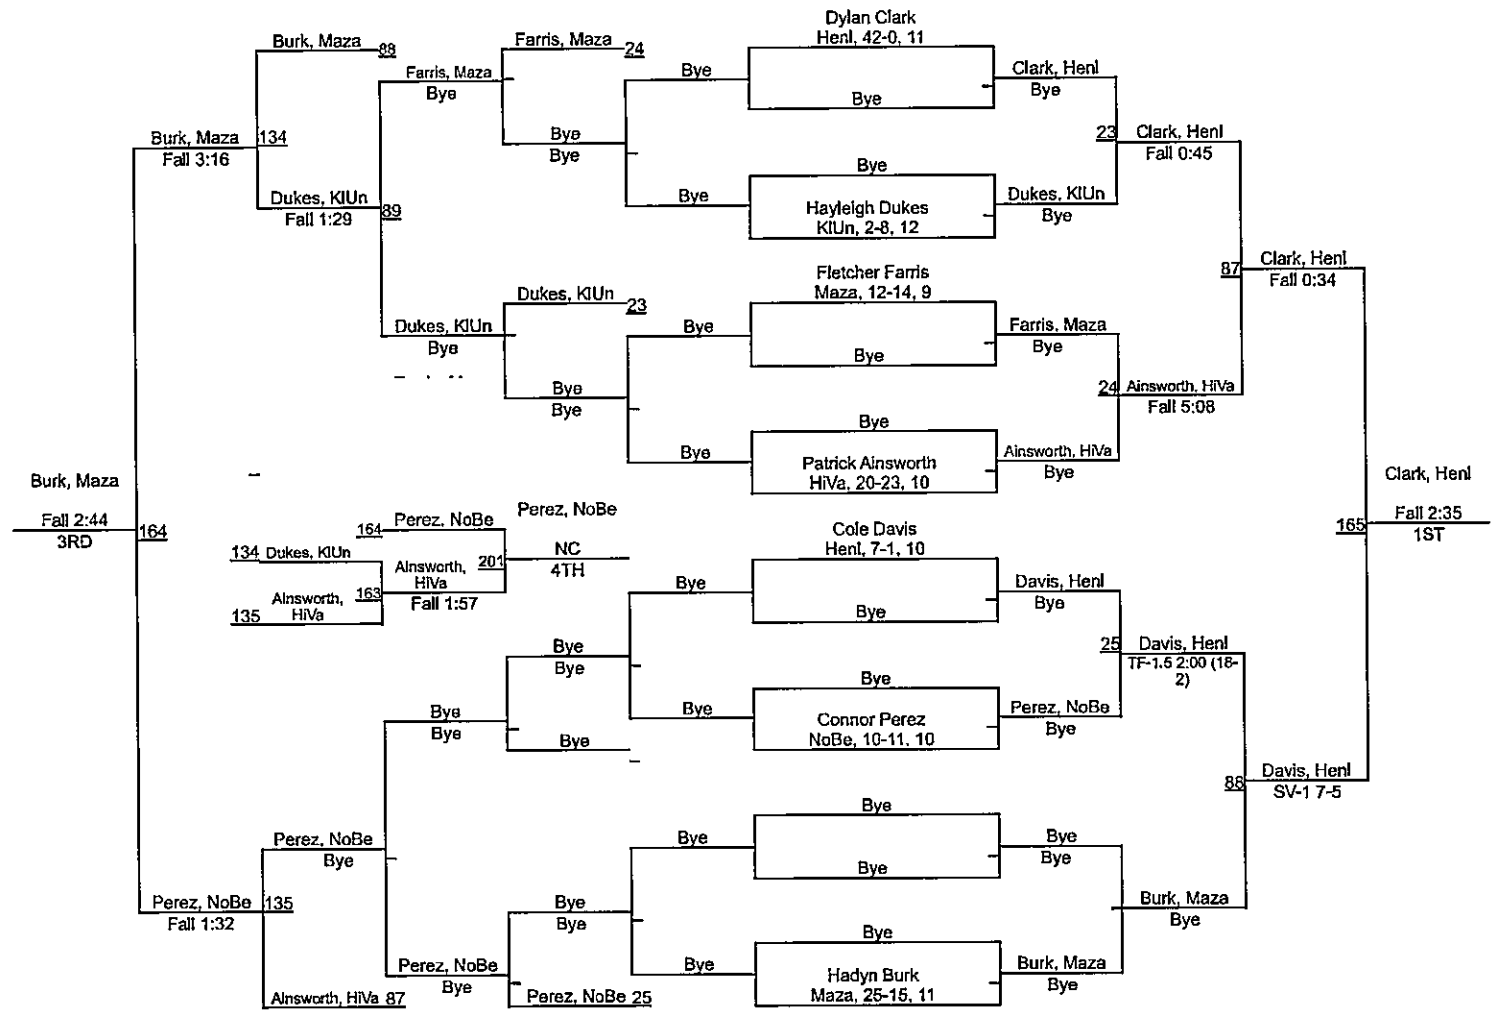

# Team Scores

Printed on 02/19/2023 09:44 a.m.

Team Scores		
1	Mazama	401.0
2	Marshfield	258.0
3	Henley	222.0
4	Hidden Valley	183.0
5	Klamath Union	158.0
6	North Bend	147.5
7	Phoenix	80.5