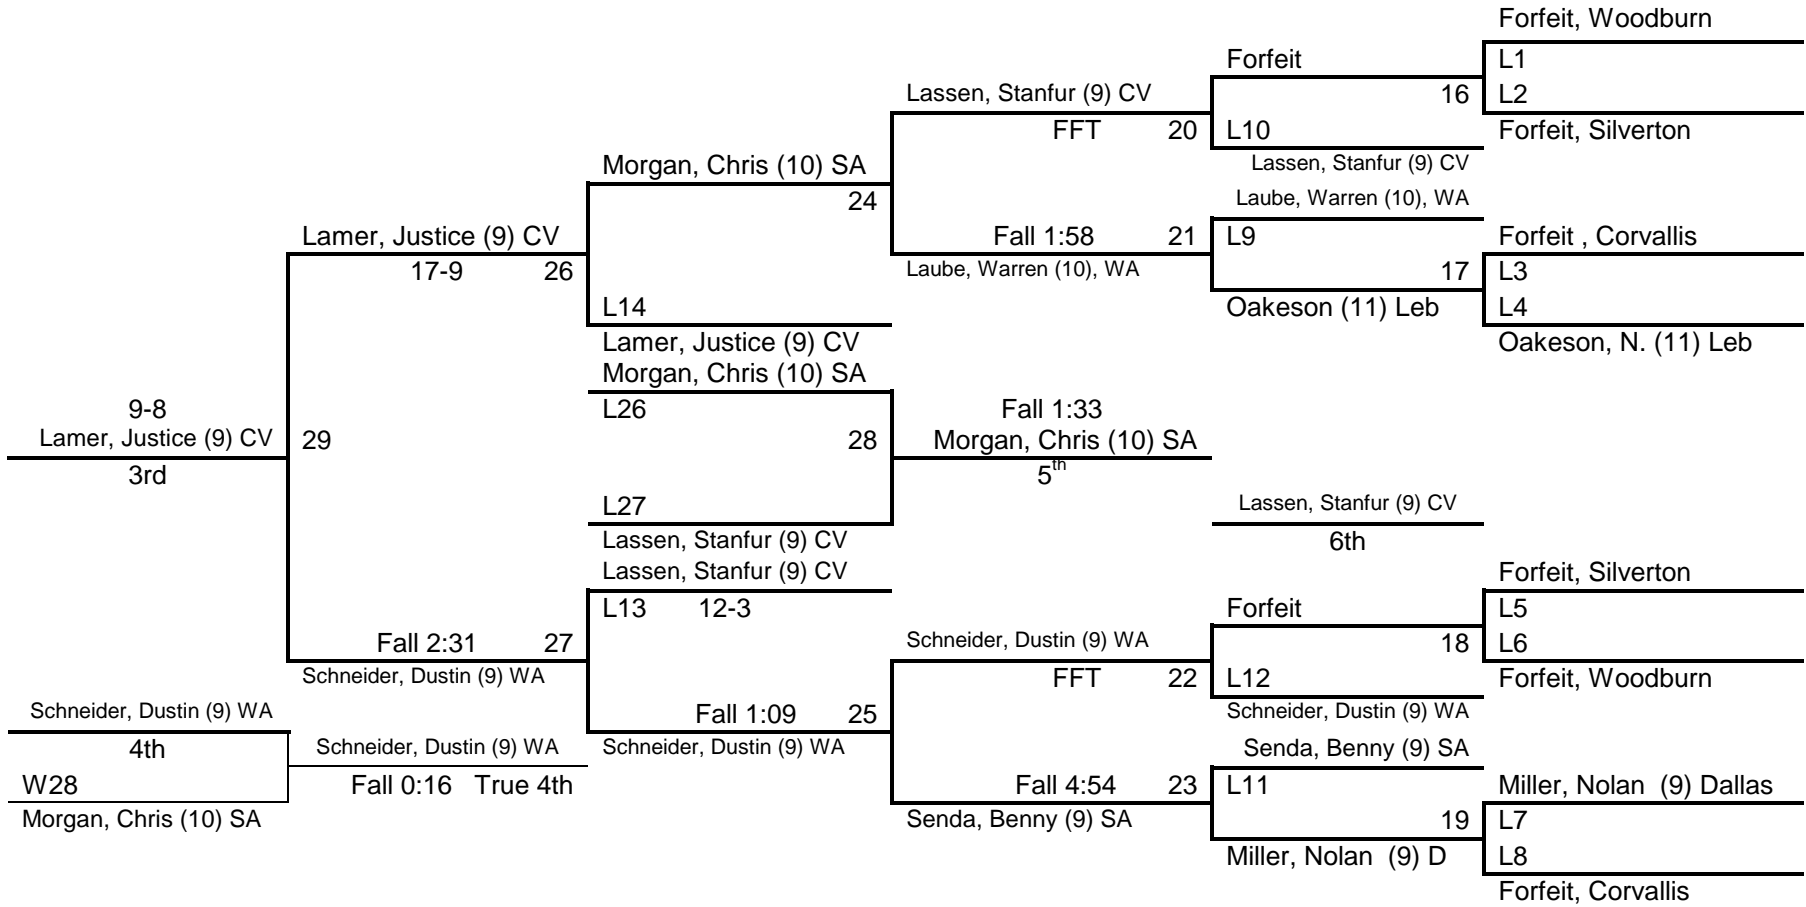

Consolation Bracket

113 POUND WEIGHT CLASS

Please note that conflicts (previous opponent or team mates) **will** cause changes in bracketing – this is a starting plan only