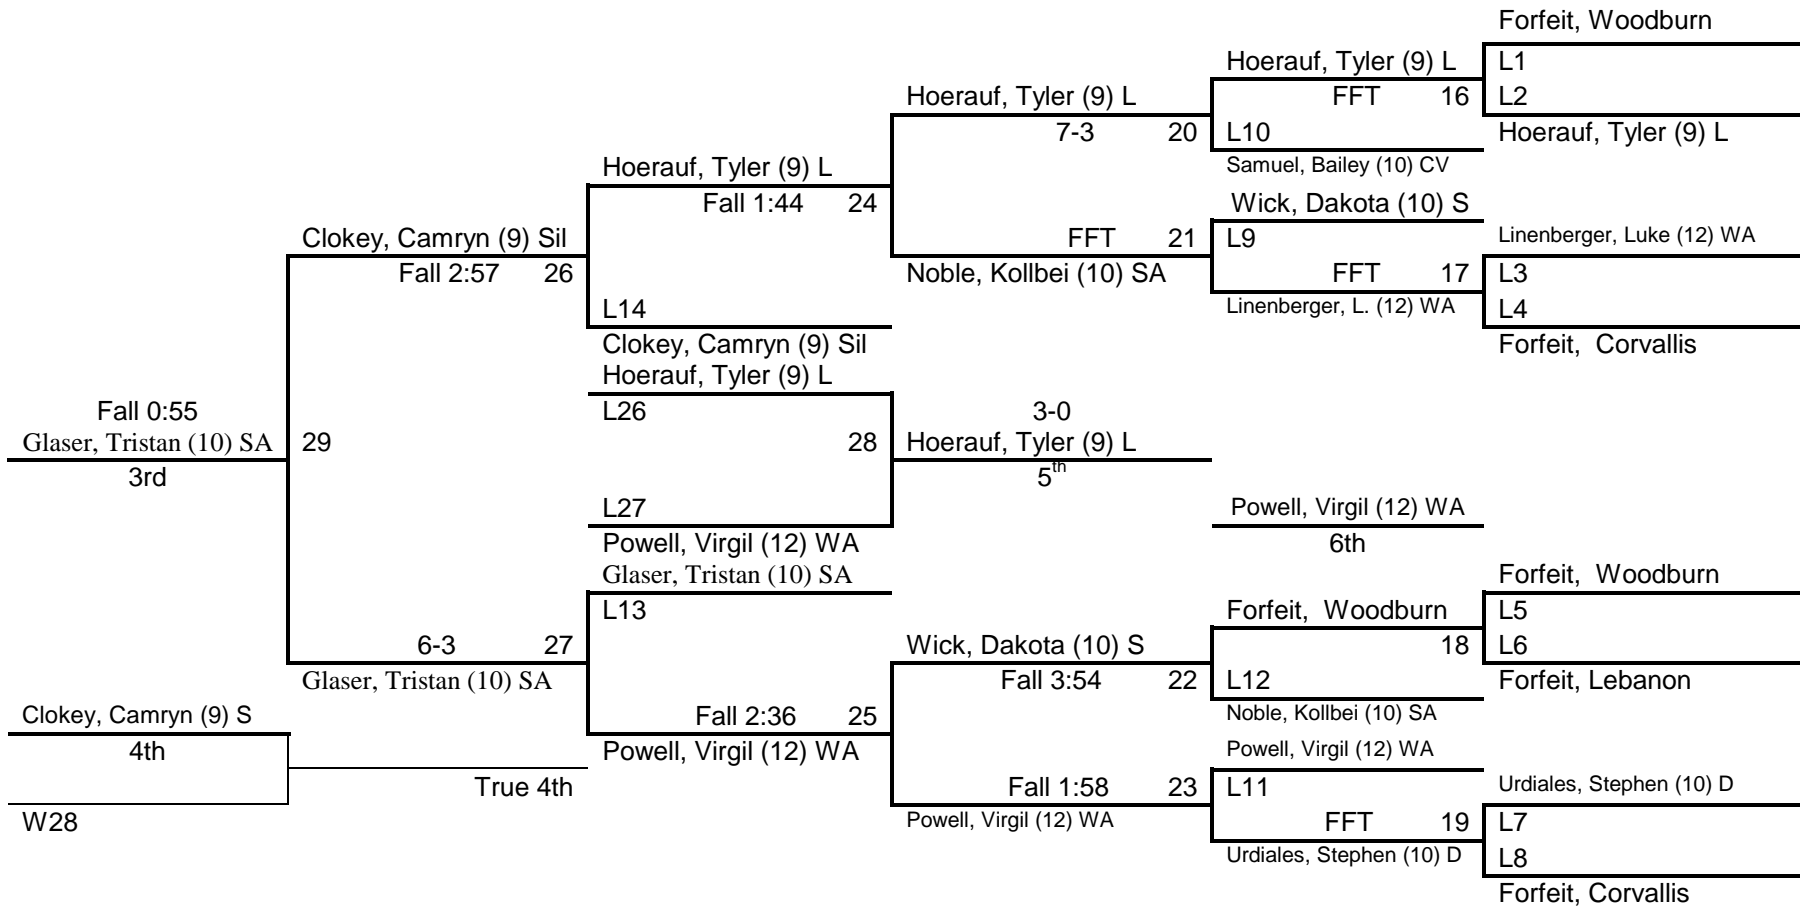

Consolation Bracket

285 POUND WEIGHT CLASS

Please note that conflicts (previous opponent or team mates) **will** cause changes in bracketing – this is a starting plan only