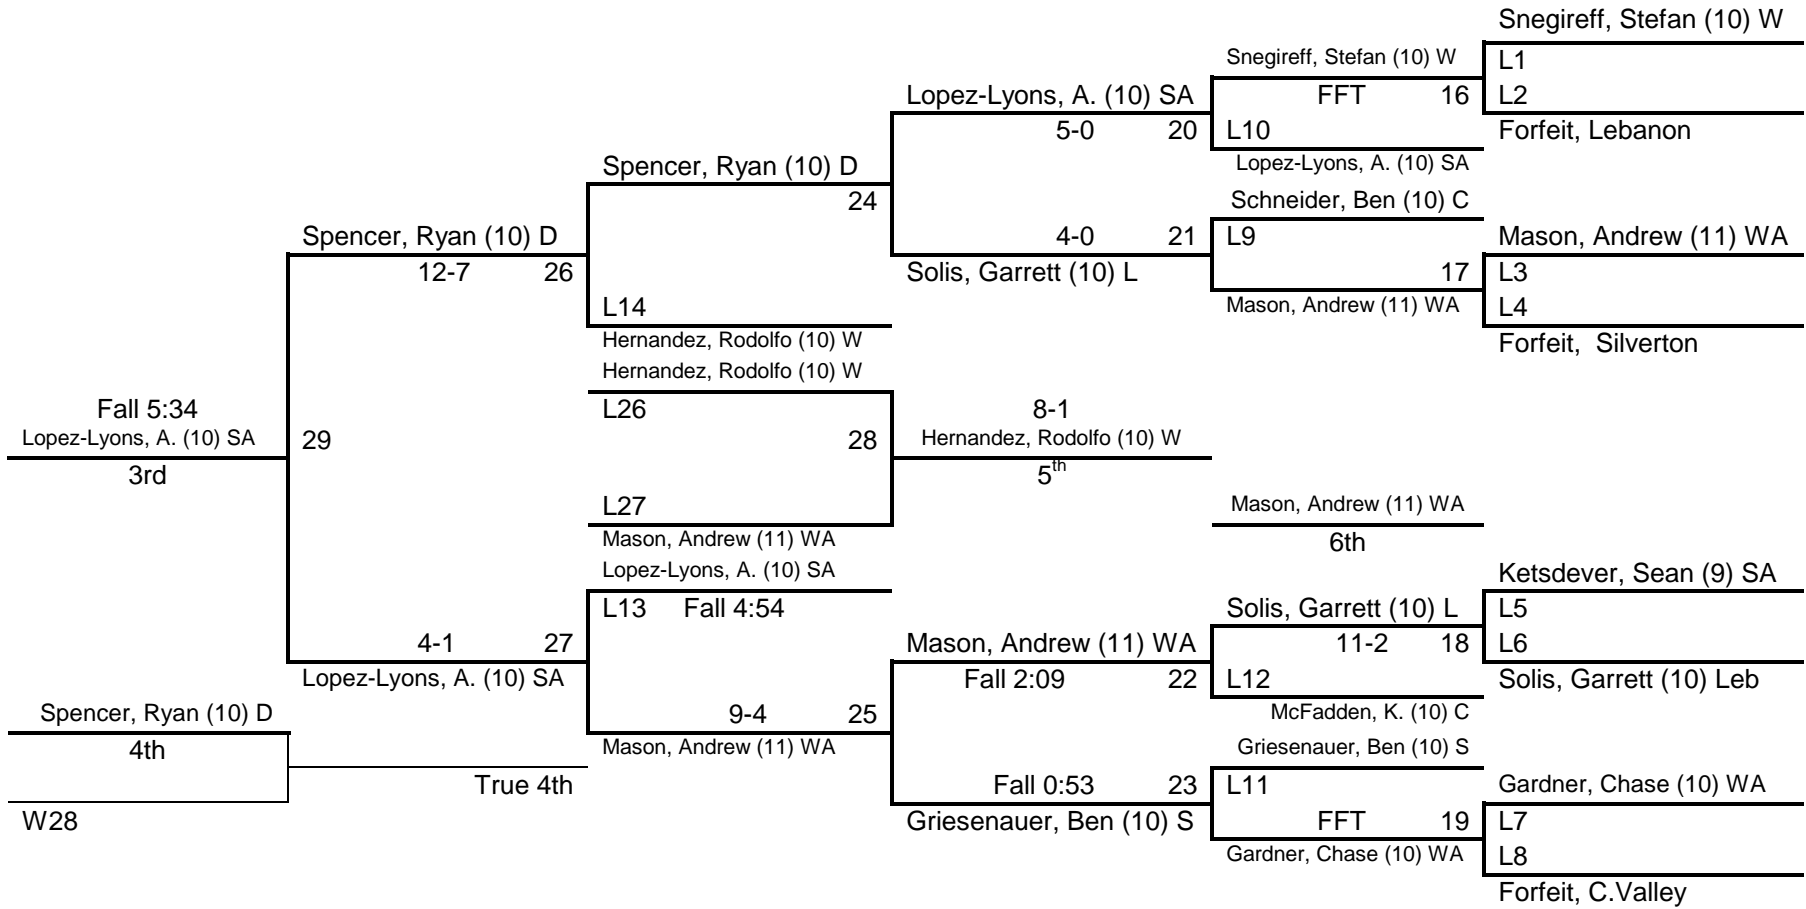

Consolation Bracket

126 POUND WEIGHT CLASS

Please note that conflicts (previous opponent or team mates) **will** cause changes in bracketing – this is a starting plan only