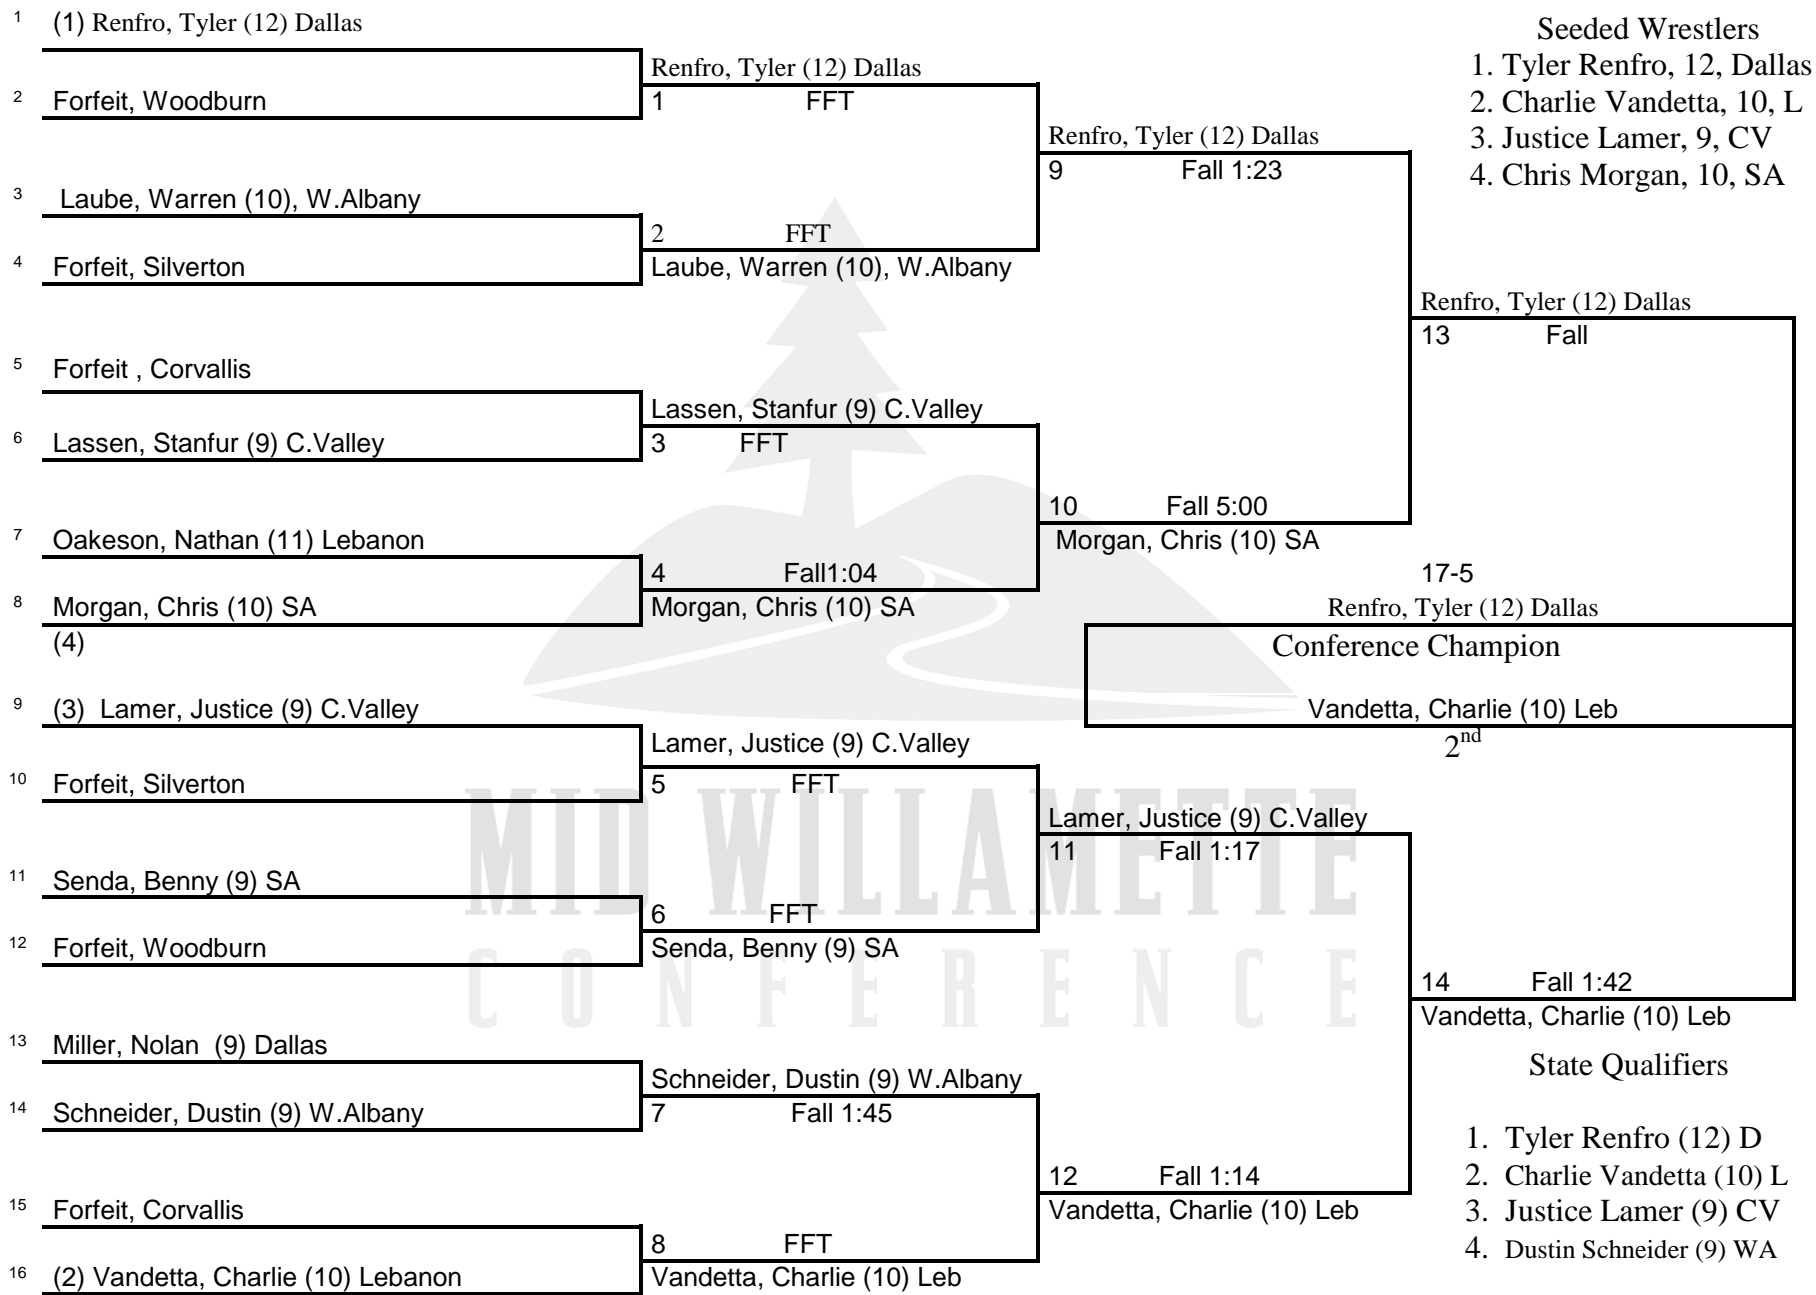

2012 WRESTLING CHAMPIONSHIP

113 POUND WEIGHT CLASS