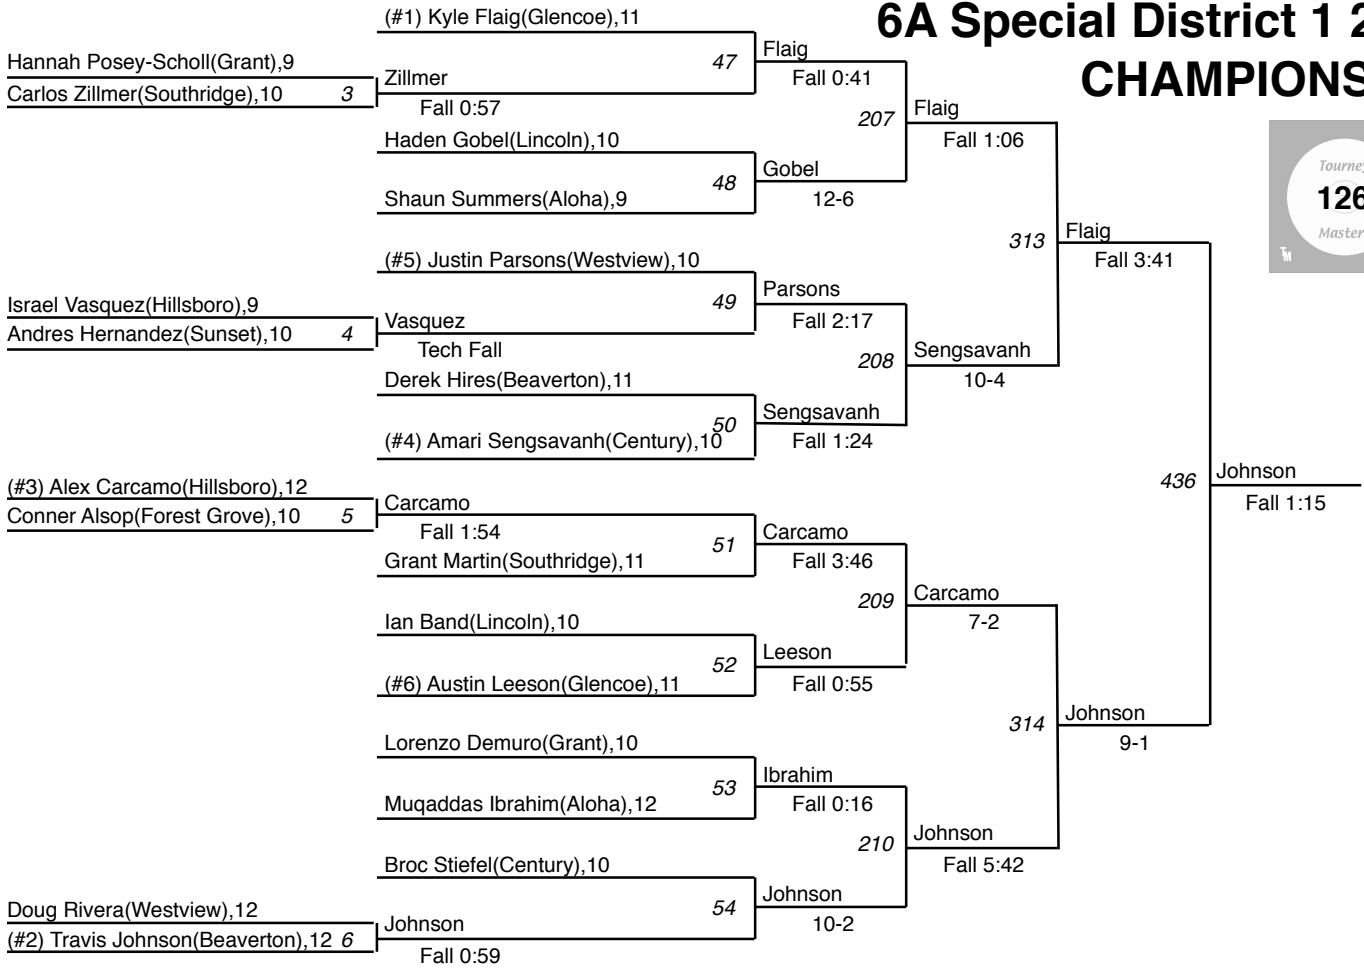

6A Special District 1 2012 CHAMPIONSHIP