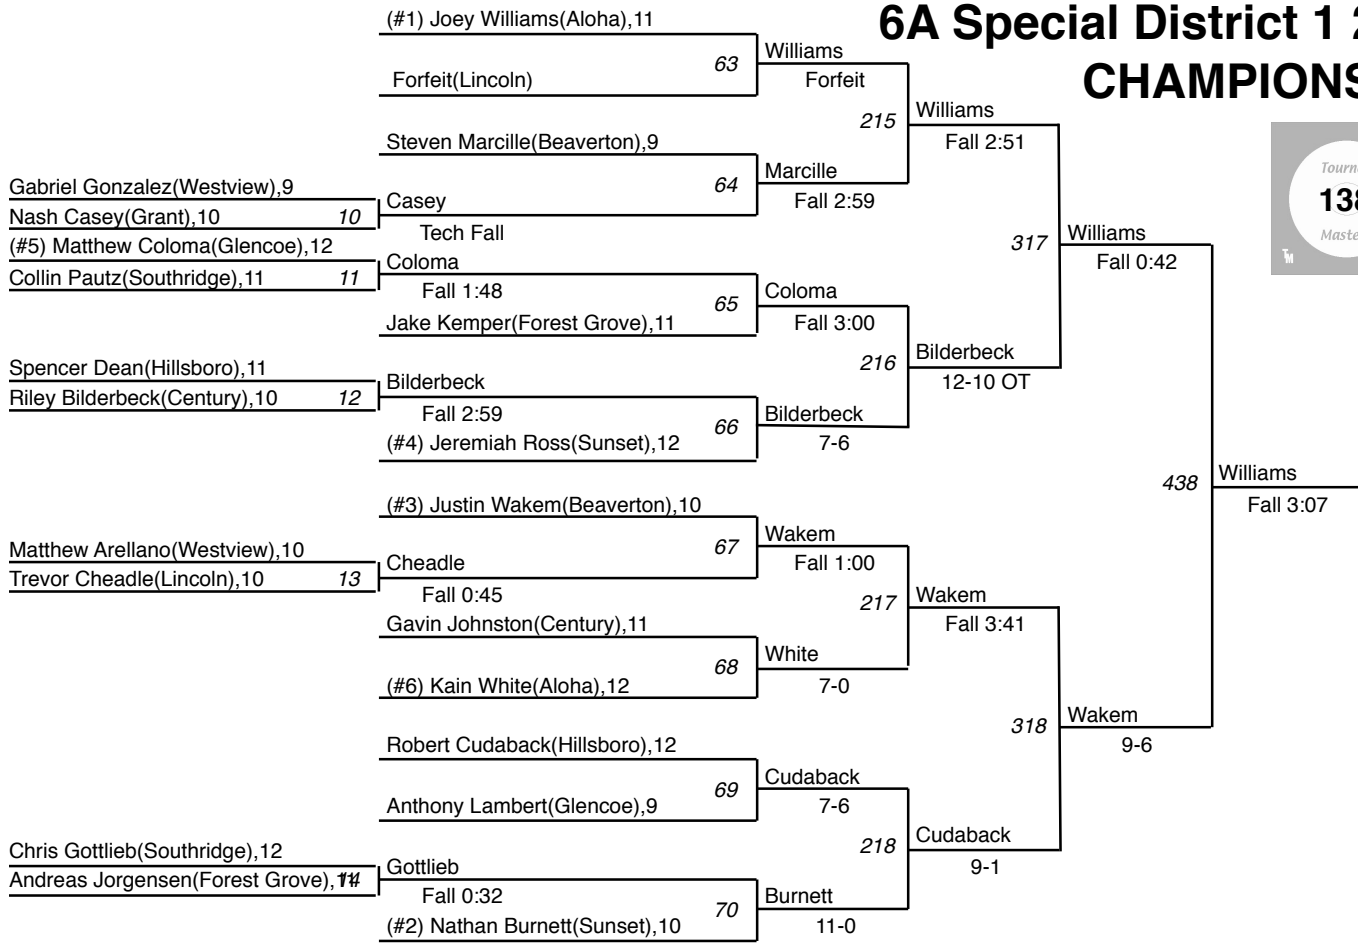

6A Special District 1 2012 CHAMPIONSHIP