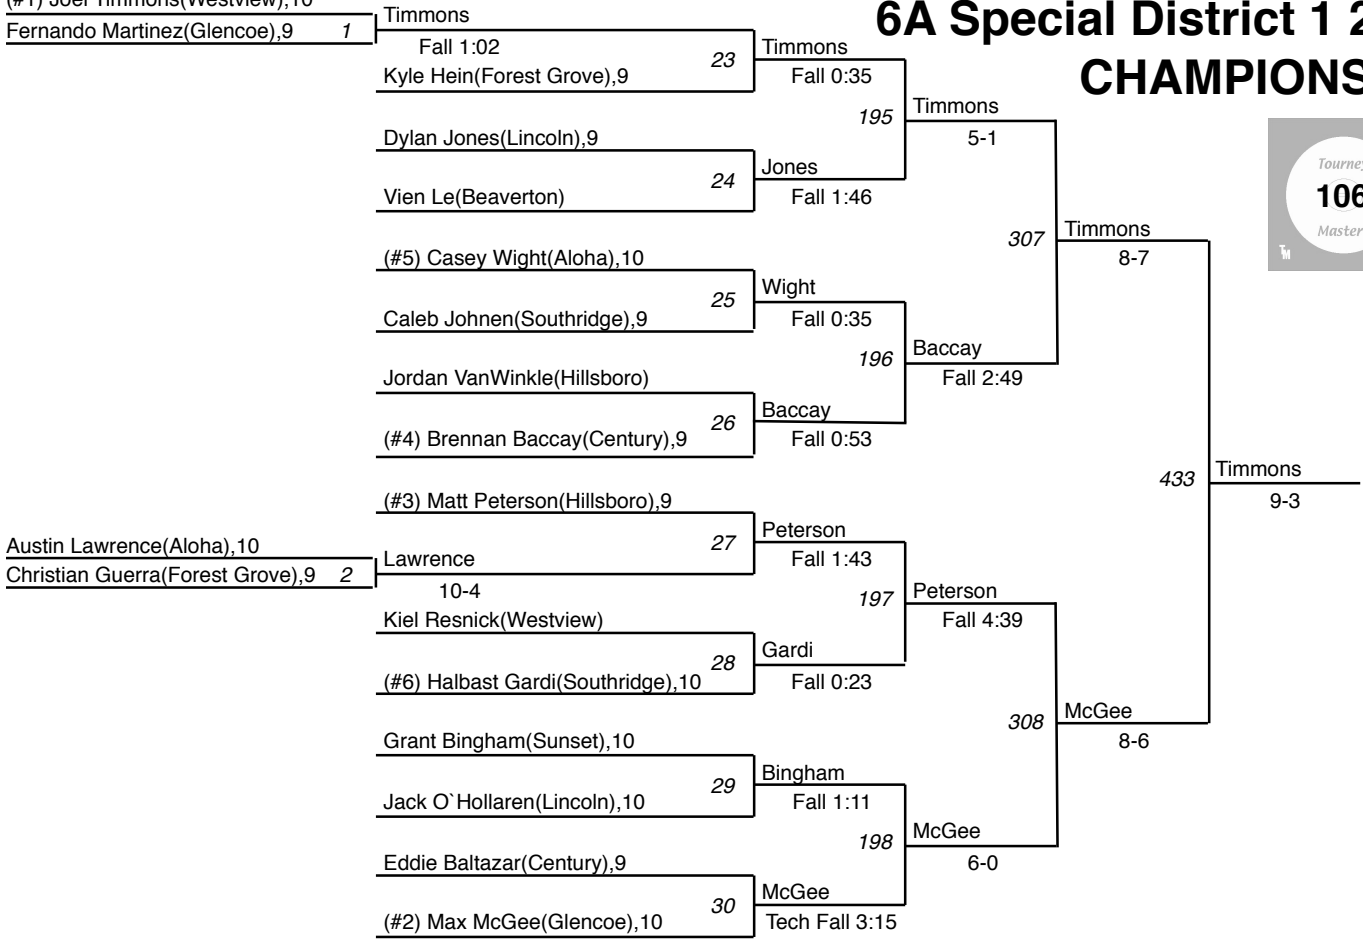

(#1) Joel Timmons(Westview),10
Fernando Martinez(Glencoe),9 1

6A Special District 1 2012 CHAMPIONSHIP