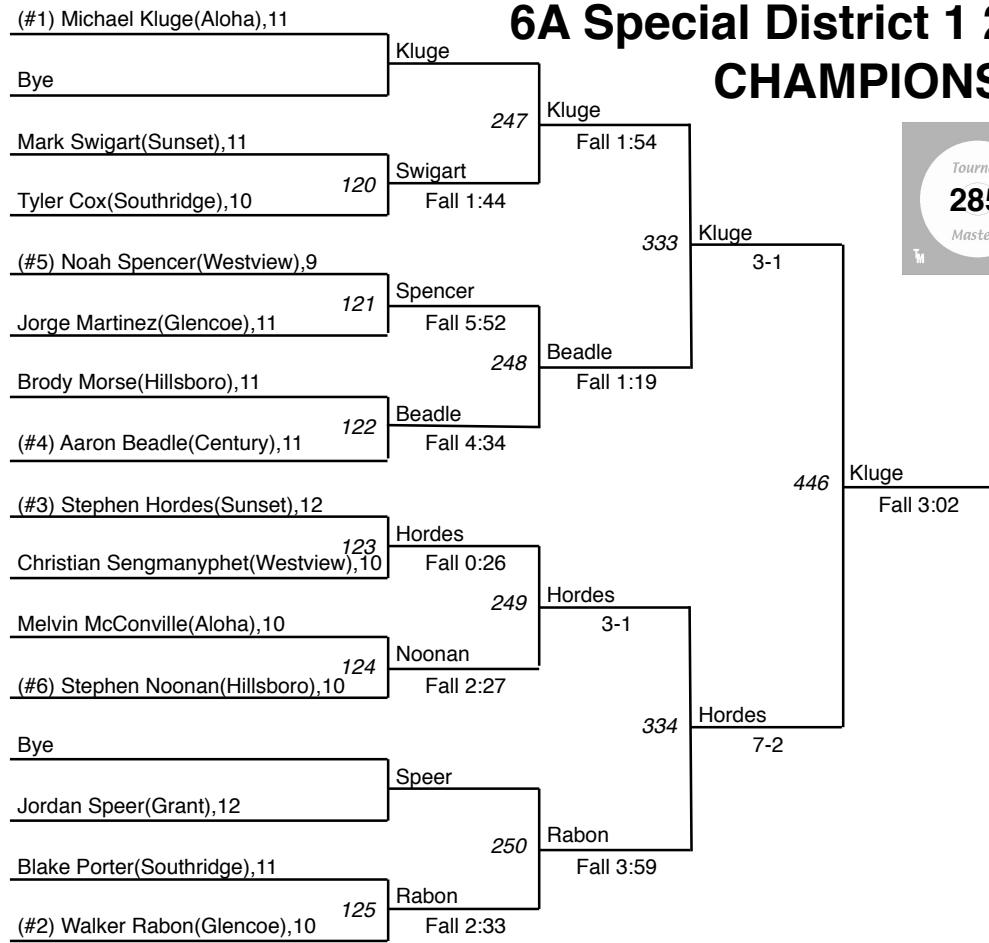

6A Special District 1 2012 CHAMPIONSHIP