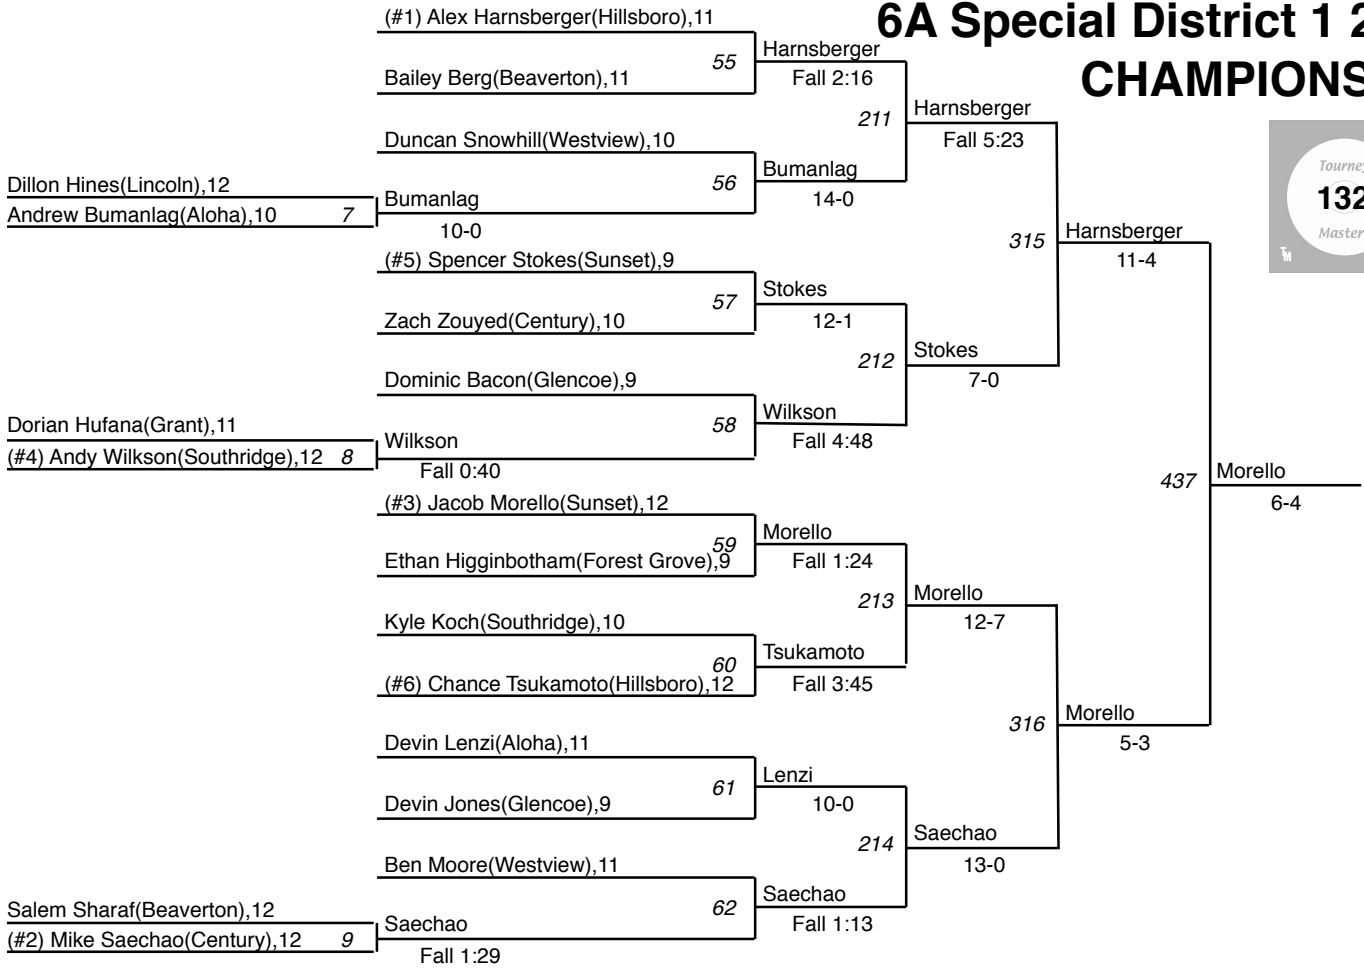

6A Special District 1 2012 CHAMPIONSHIP