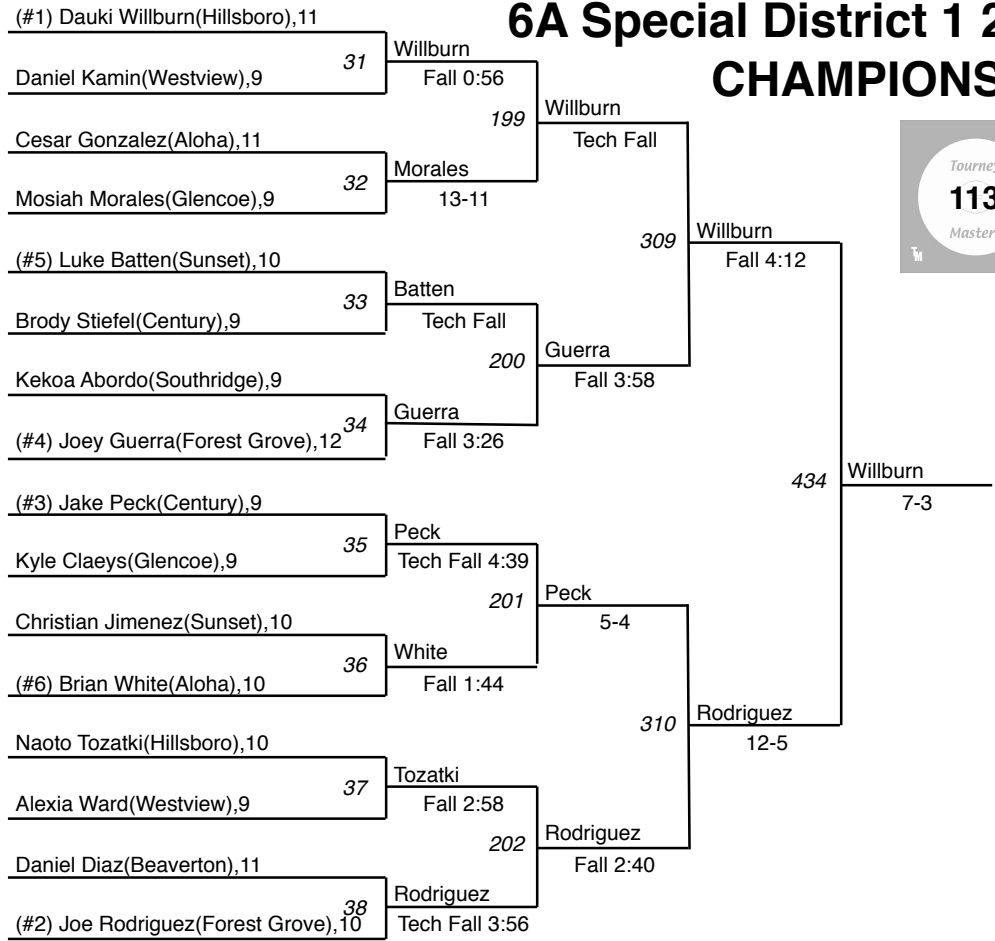

6A Special District 1 2012 CHAMPIONSHIP