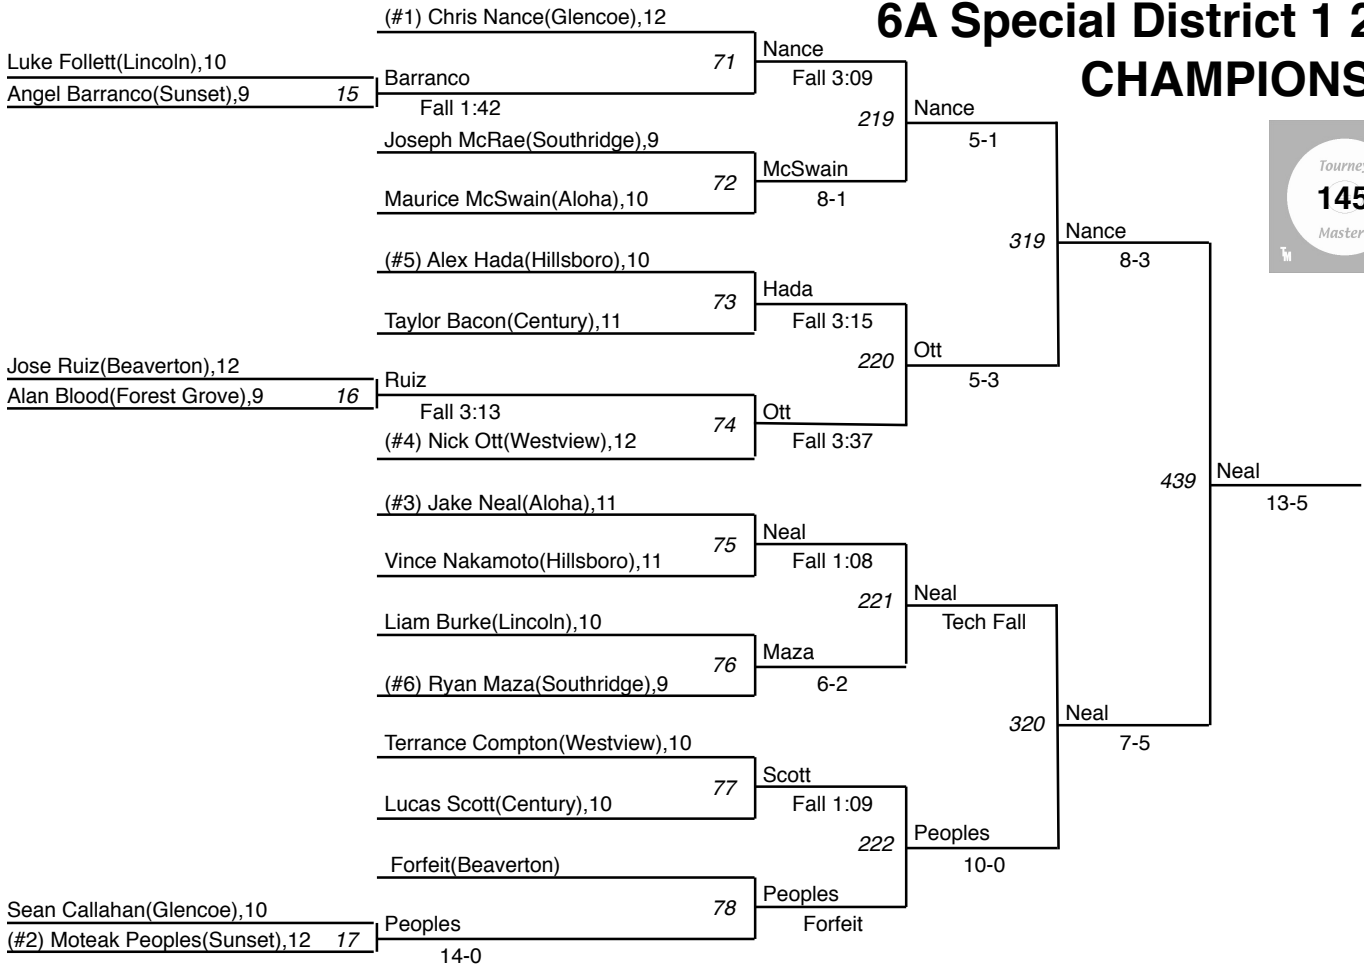

6A Special District 1 2012 CHAMPIONSHIP