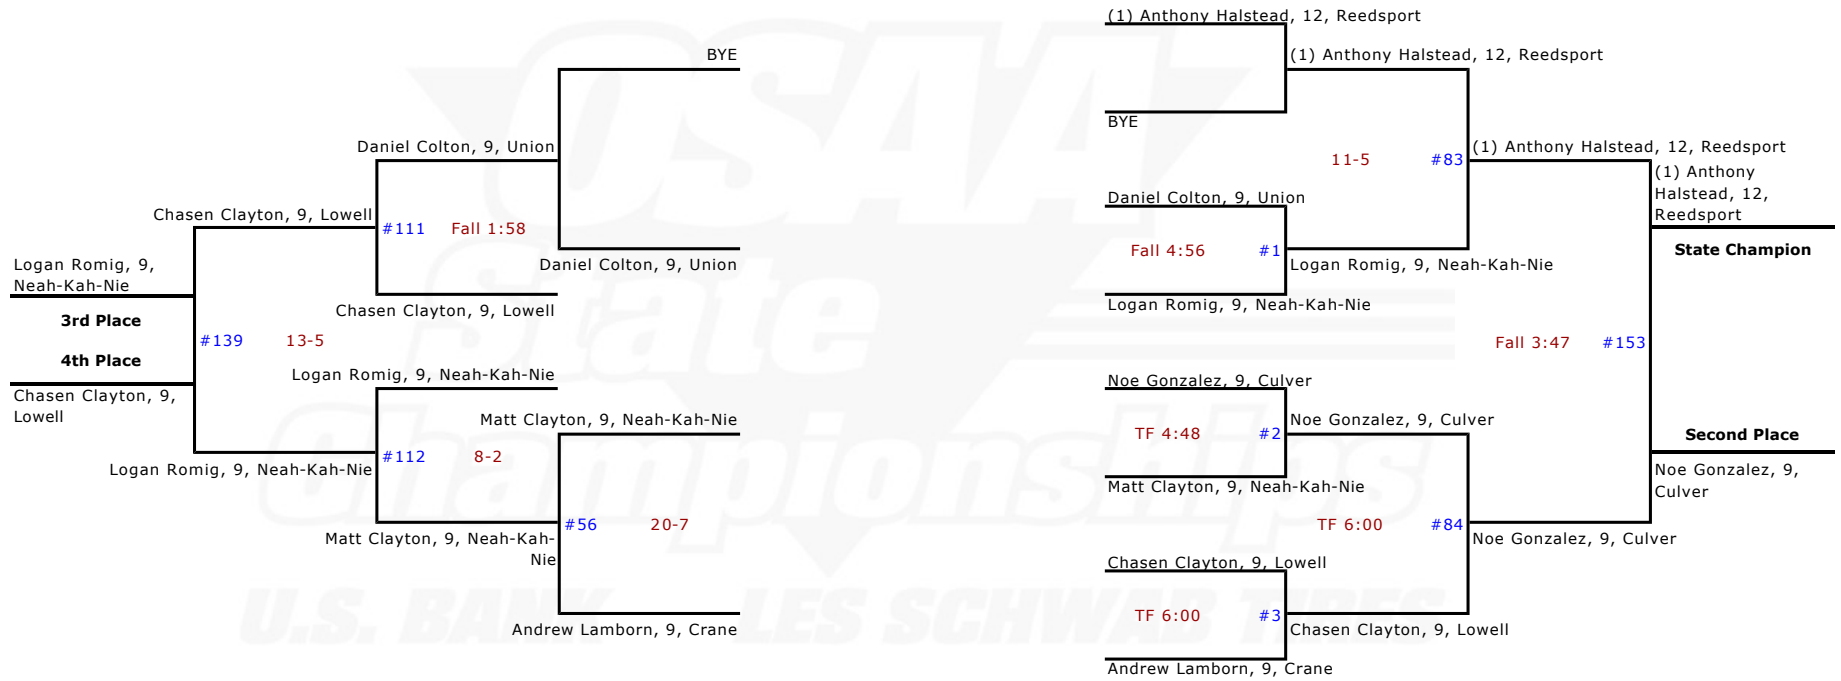

2011 OSAA/U.S. Bank/Les Schwab Tires 2A/1A Wrestling State Championships - 103 lbs