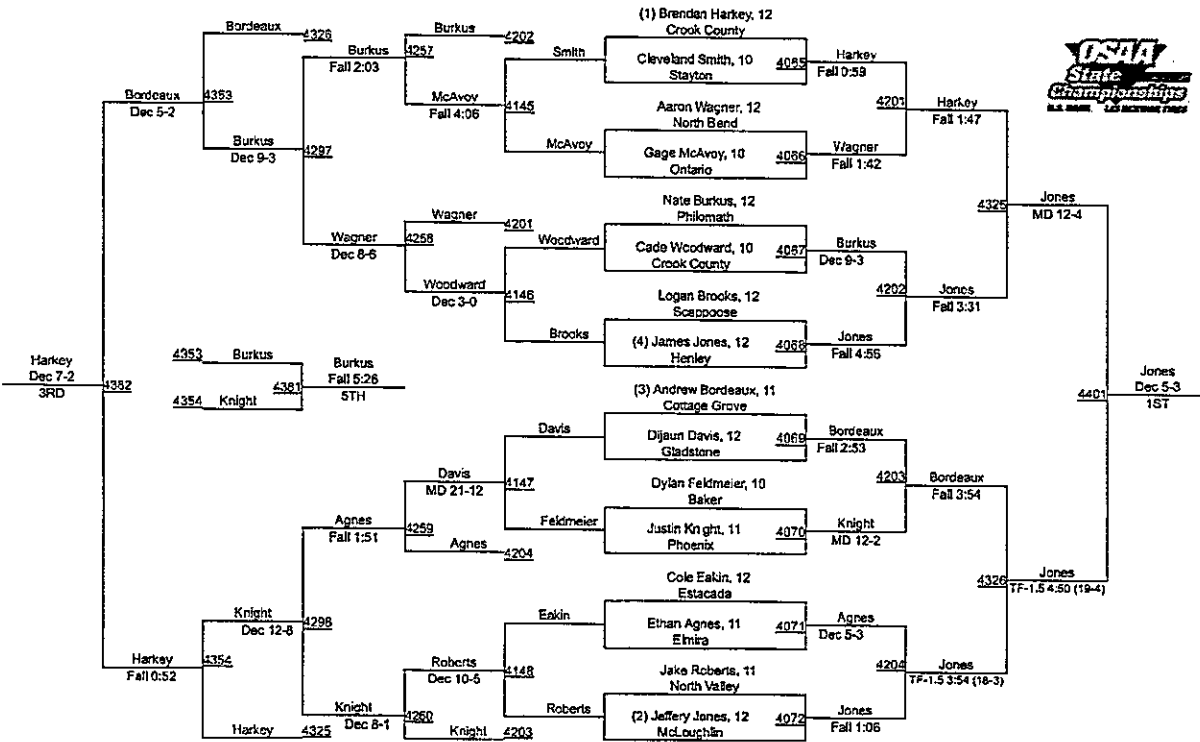

4A-145

2015 OSAA/U.S. Bank/Les Schwab Tires Wrestling State Championships

4A-152

2015 OSAA U.S. Bank/Les Schwab Tires Wrestling State Championships

4A-160

2015 OSAA U.S. Bank/Les Schwab Tires Wrestling State Championships