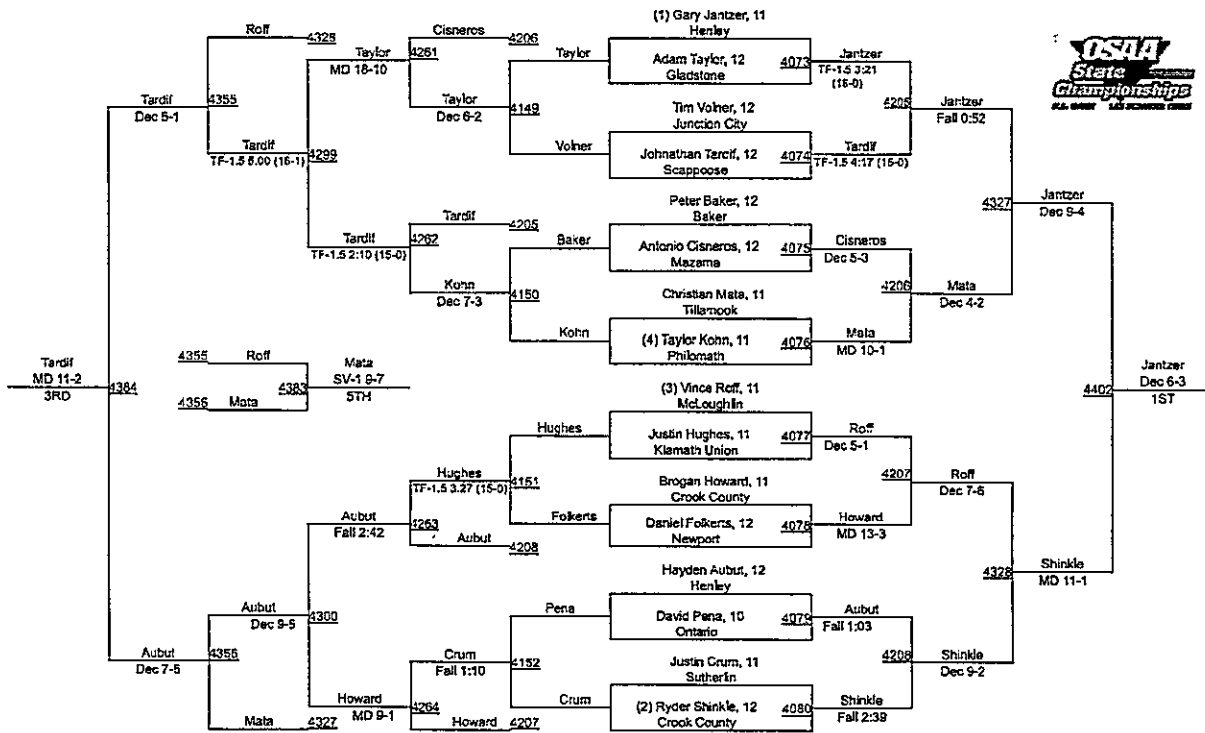

2015 OSAA U.S. Bank/Les Schwab Tires Wrestling State Championships

4A-170