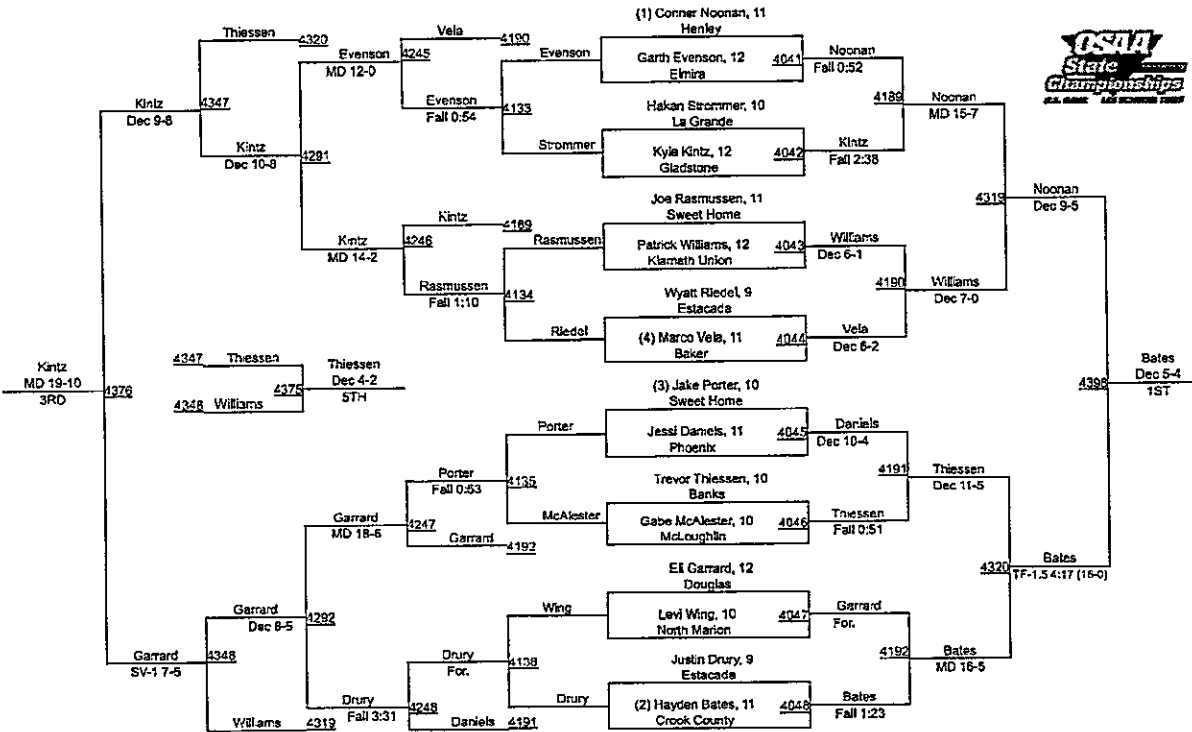

2015 OSAA/U.S. Bank/Les Schwab Tires Wrestling State Championships

4A-132

2015 OSAA/U.S. Bank/Les Schwab Tires Wrestling State Championships

4A-138

2015 OSAA/U.S. Bank/Les Schwab Tires Wrestling State Championships