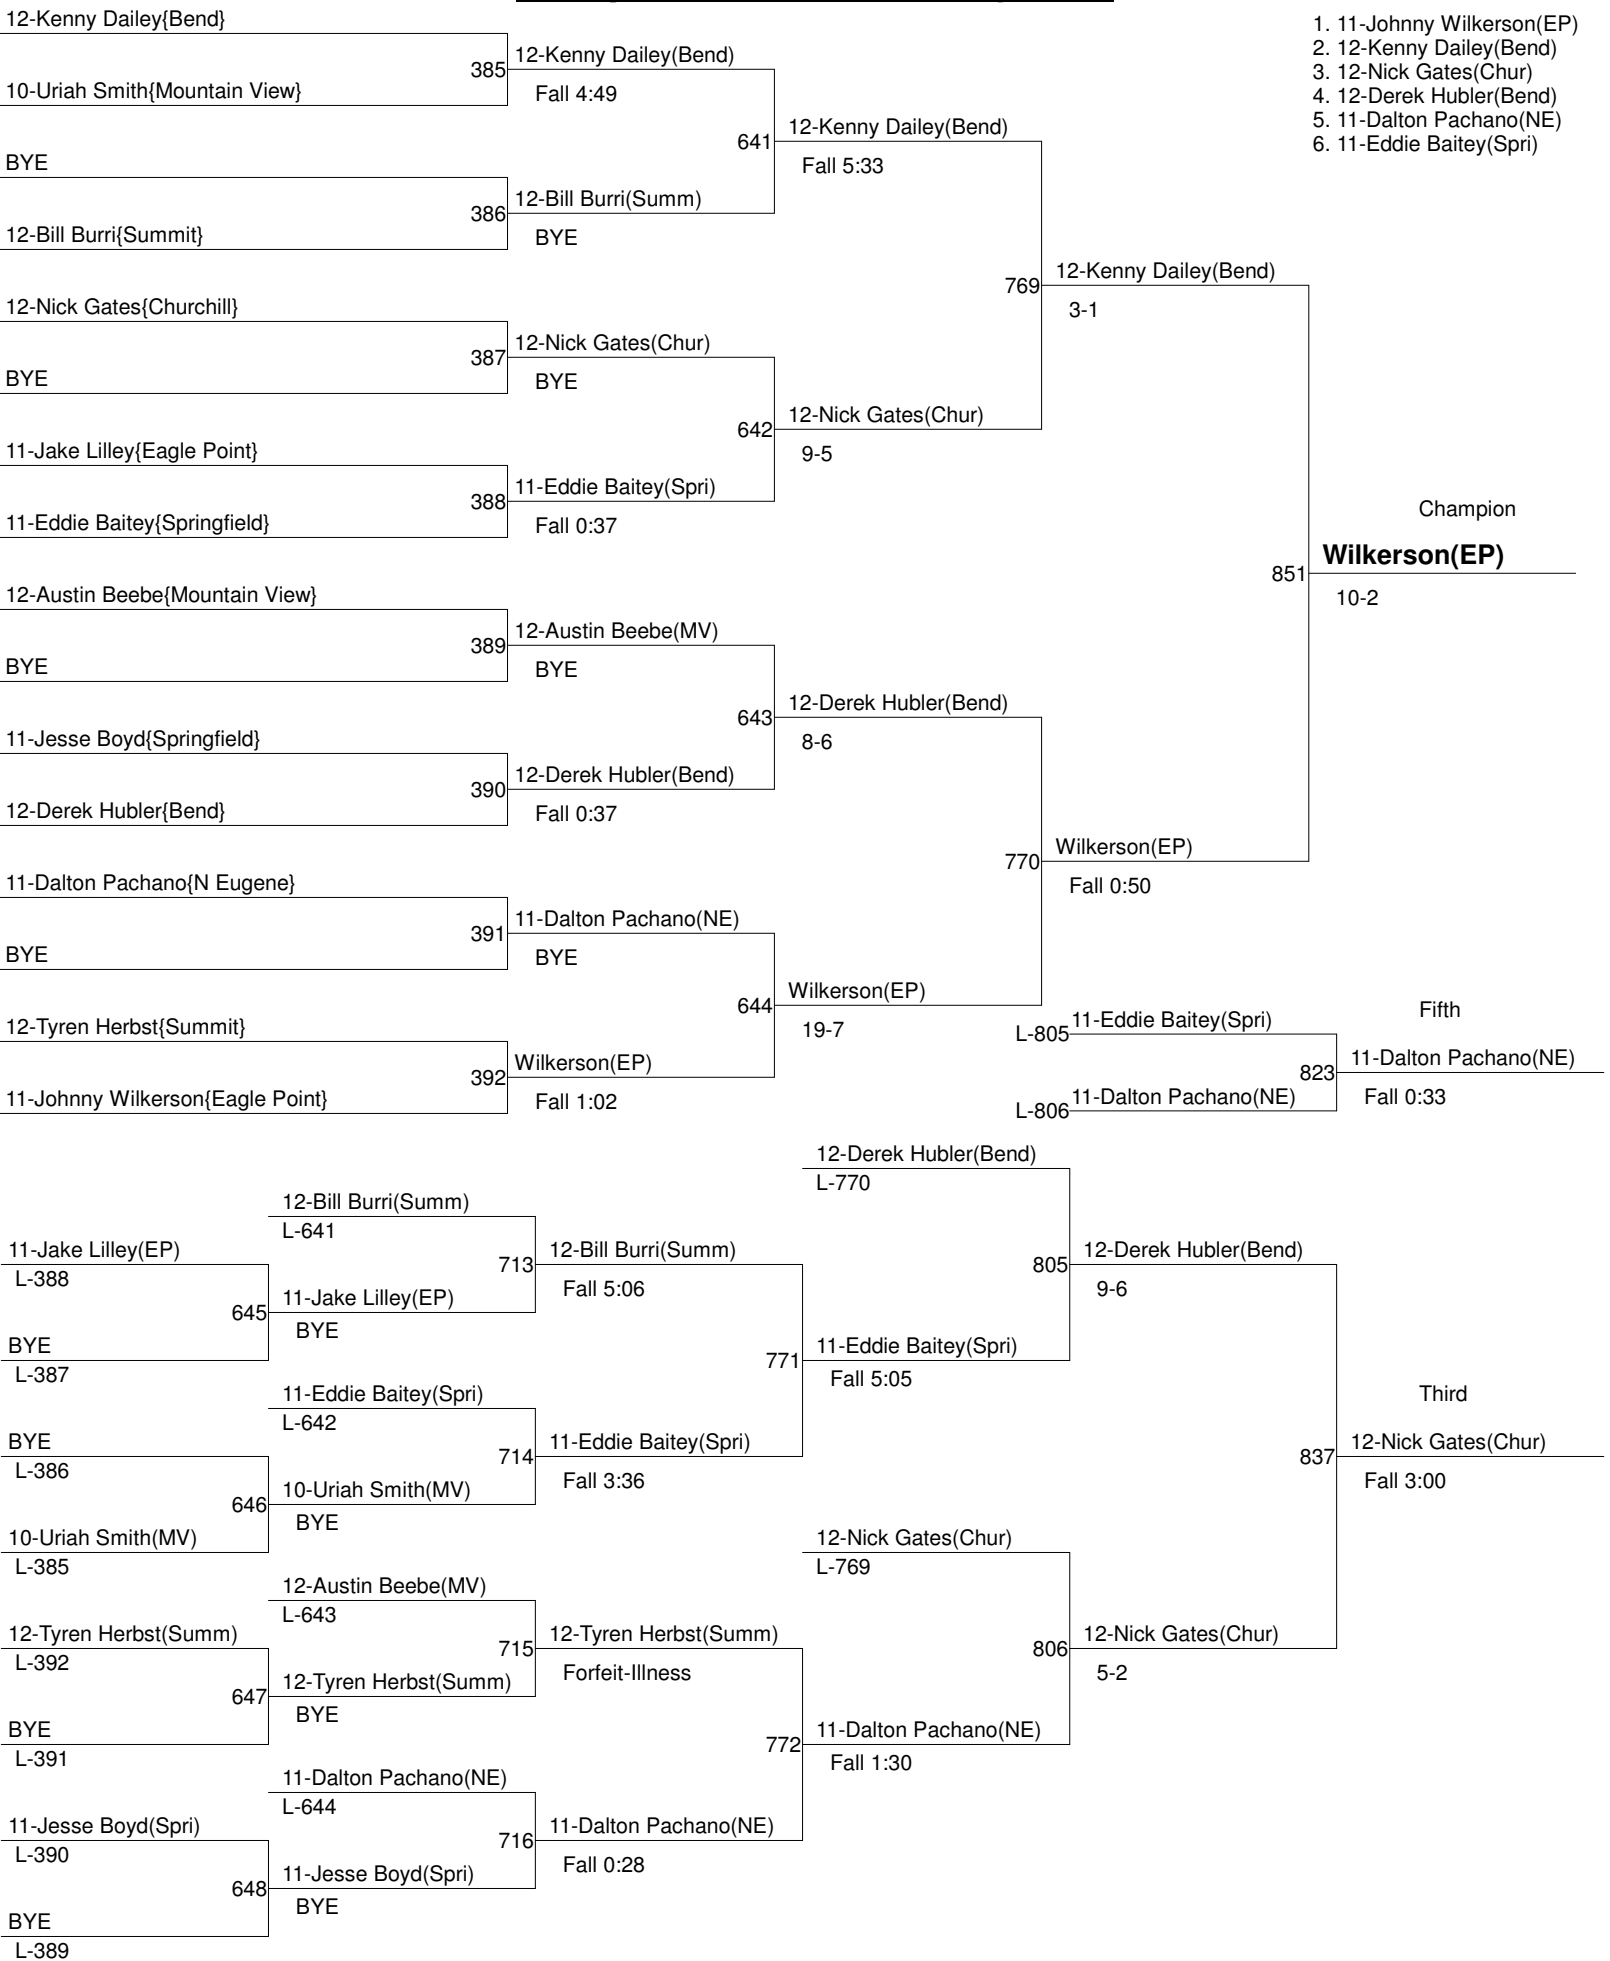

5A Special District 4 Regional

Weight : 182