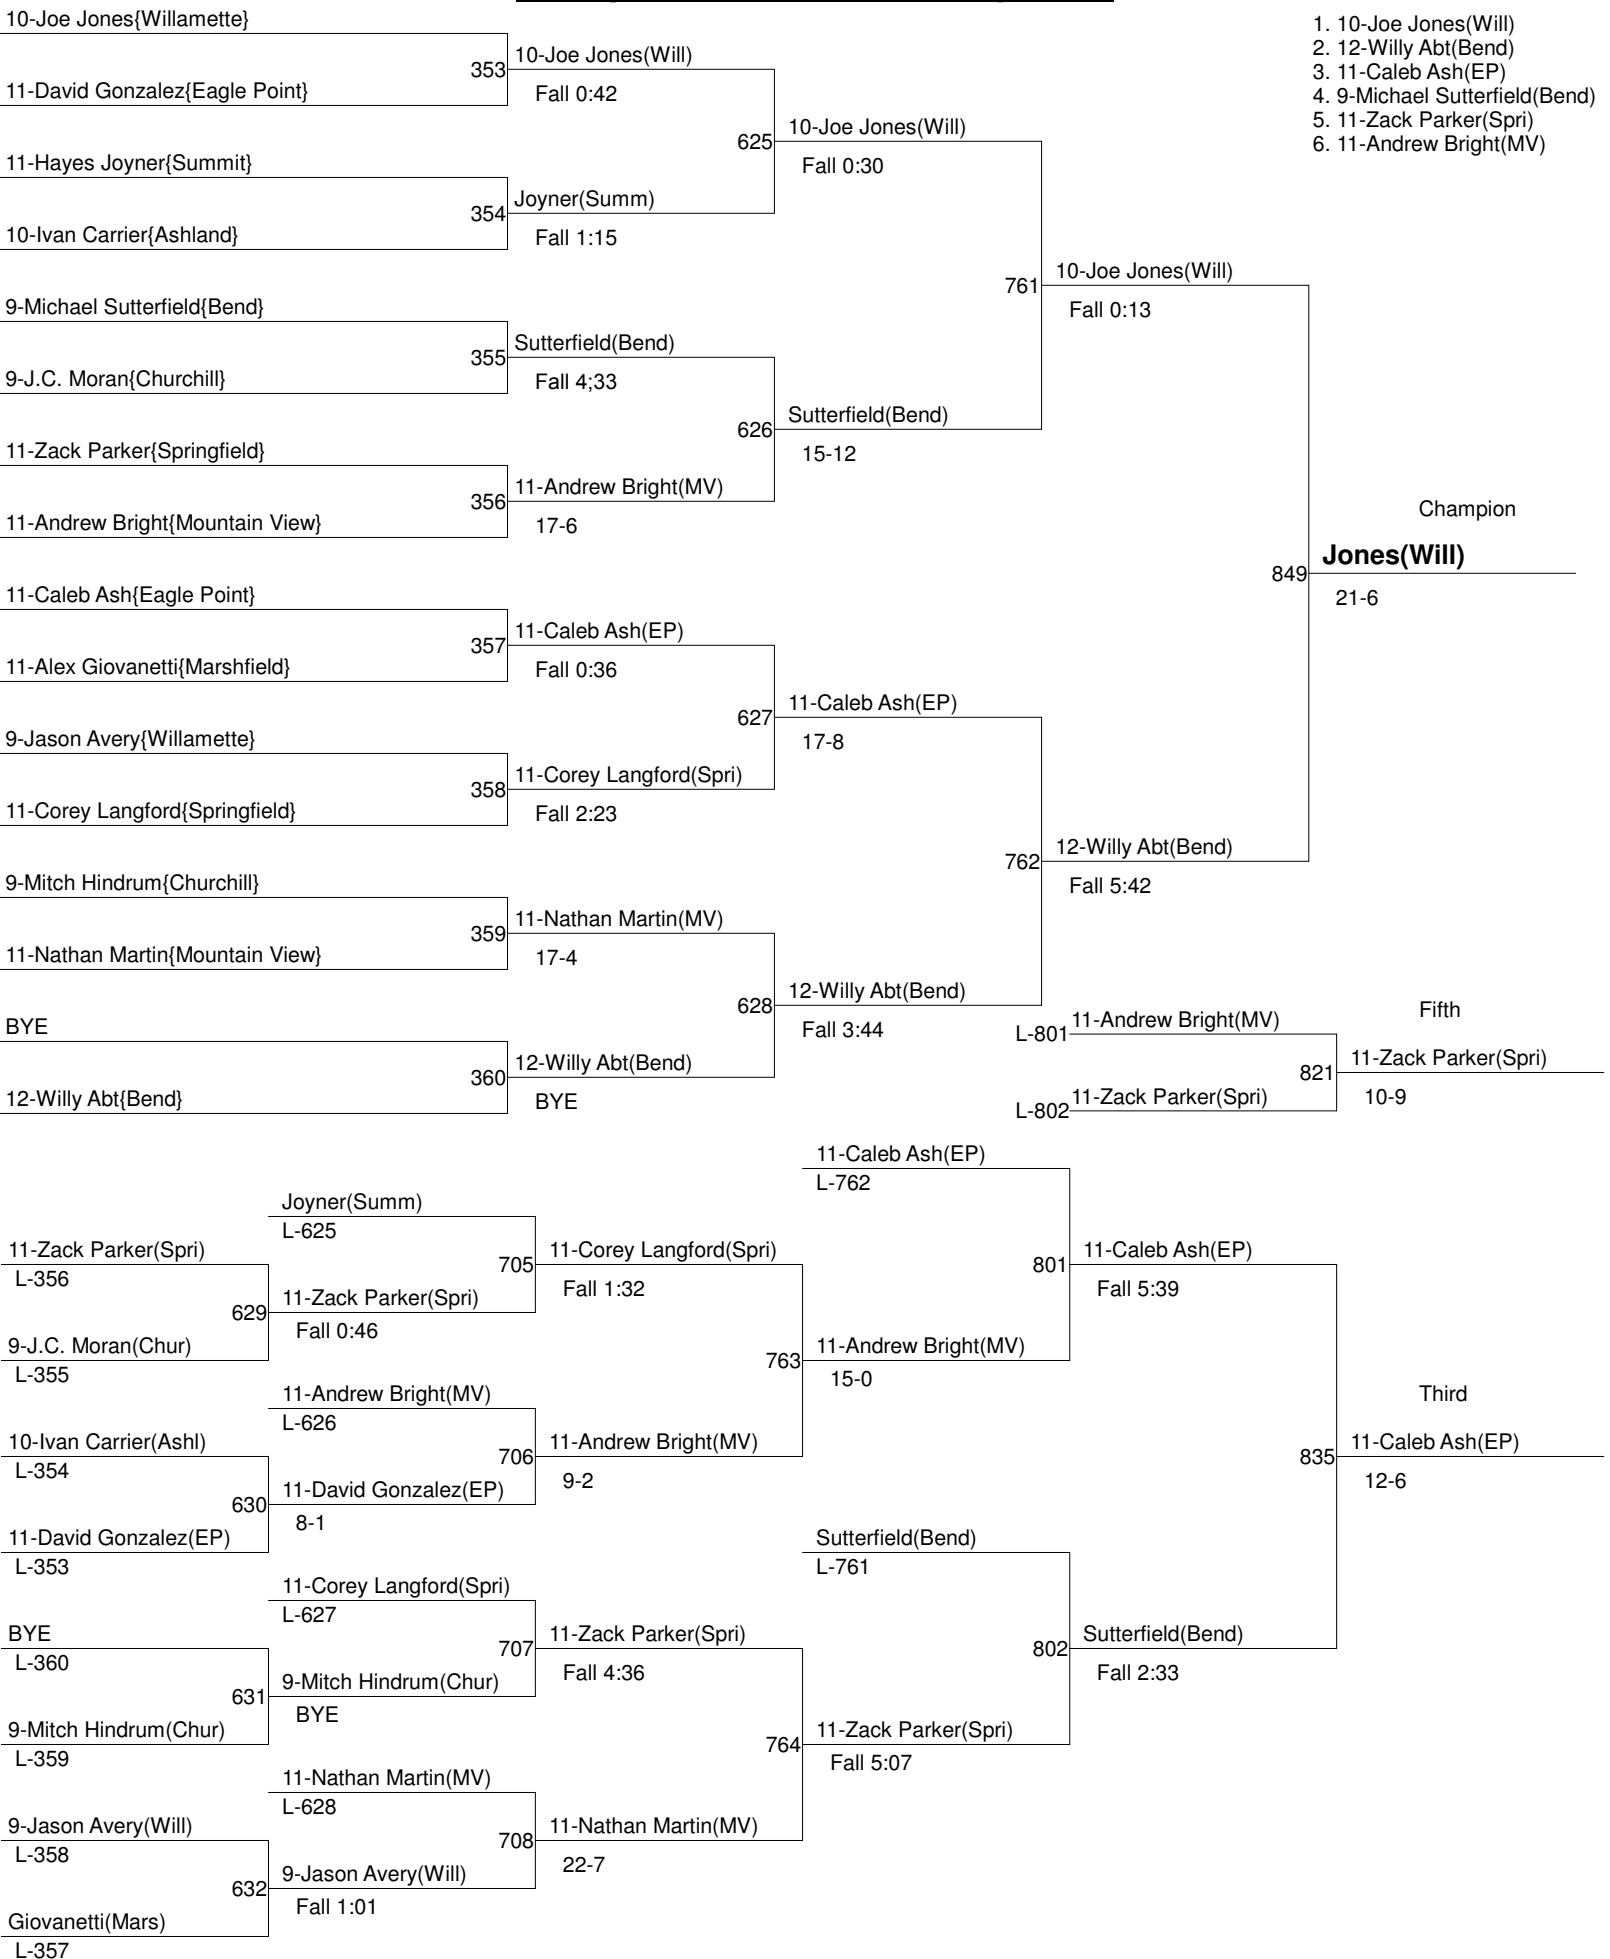

5A Special District 4 Regional

Weight : 160