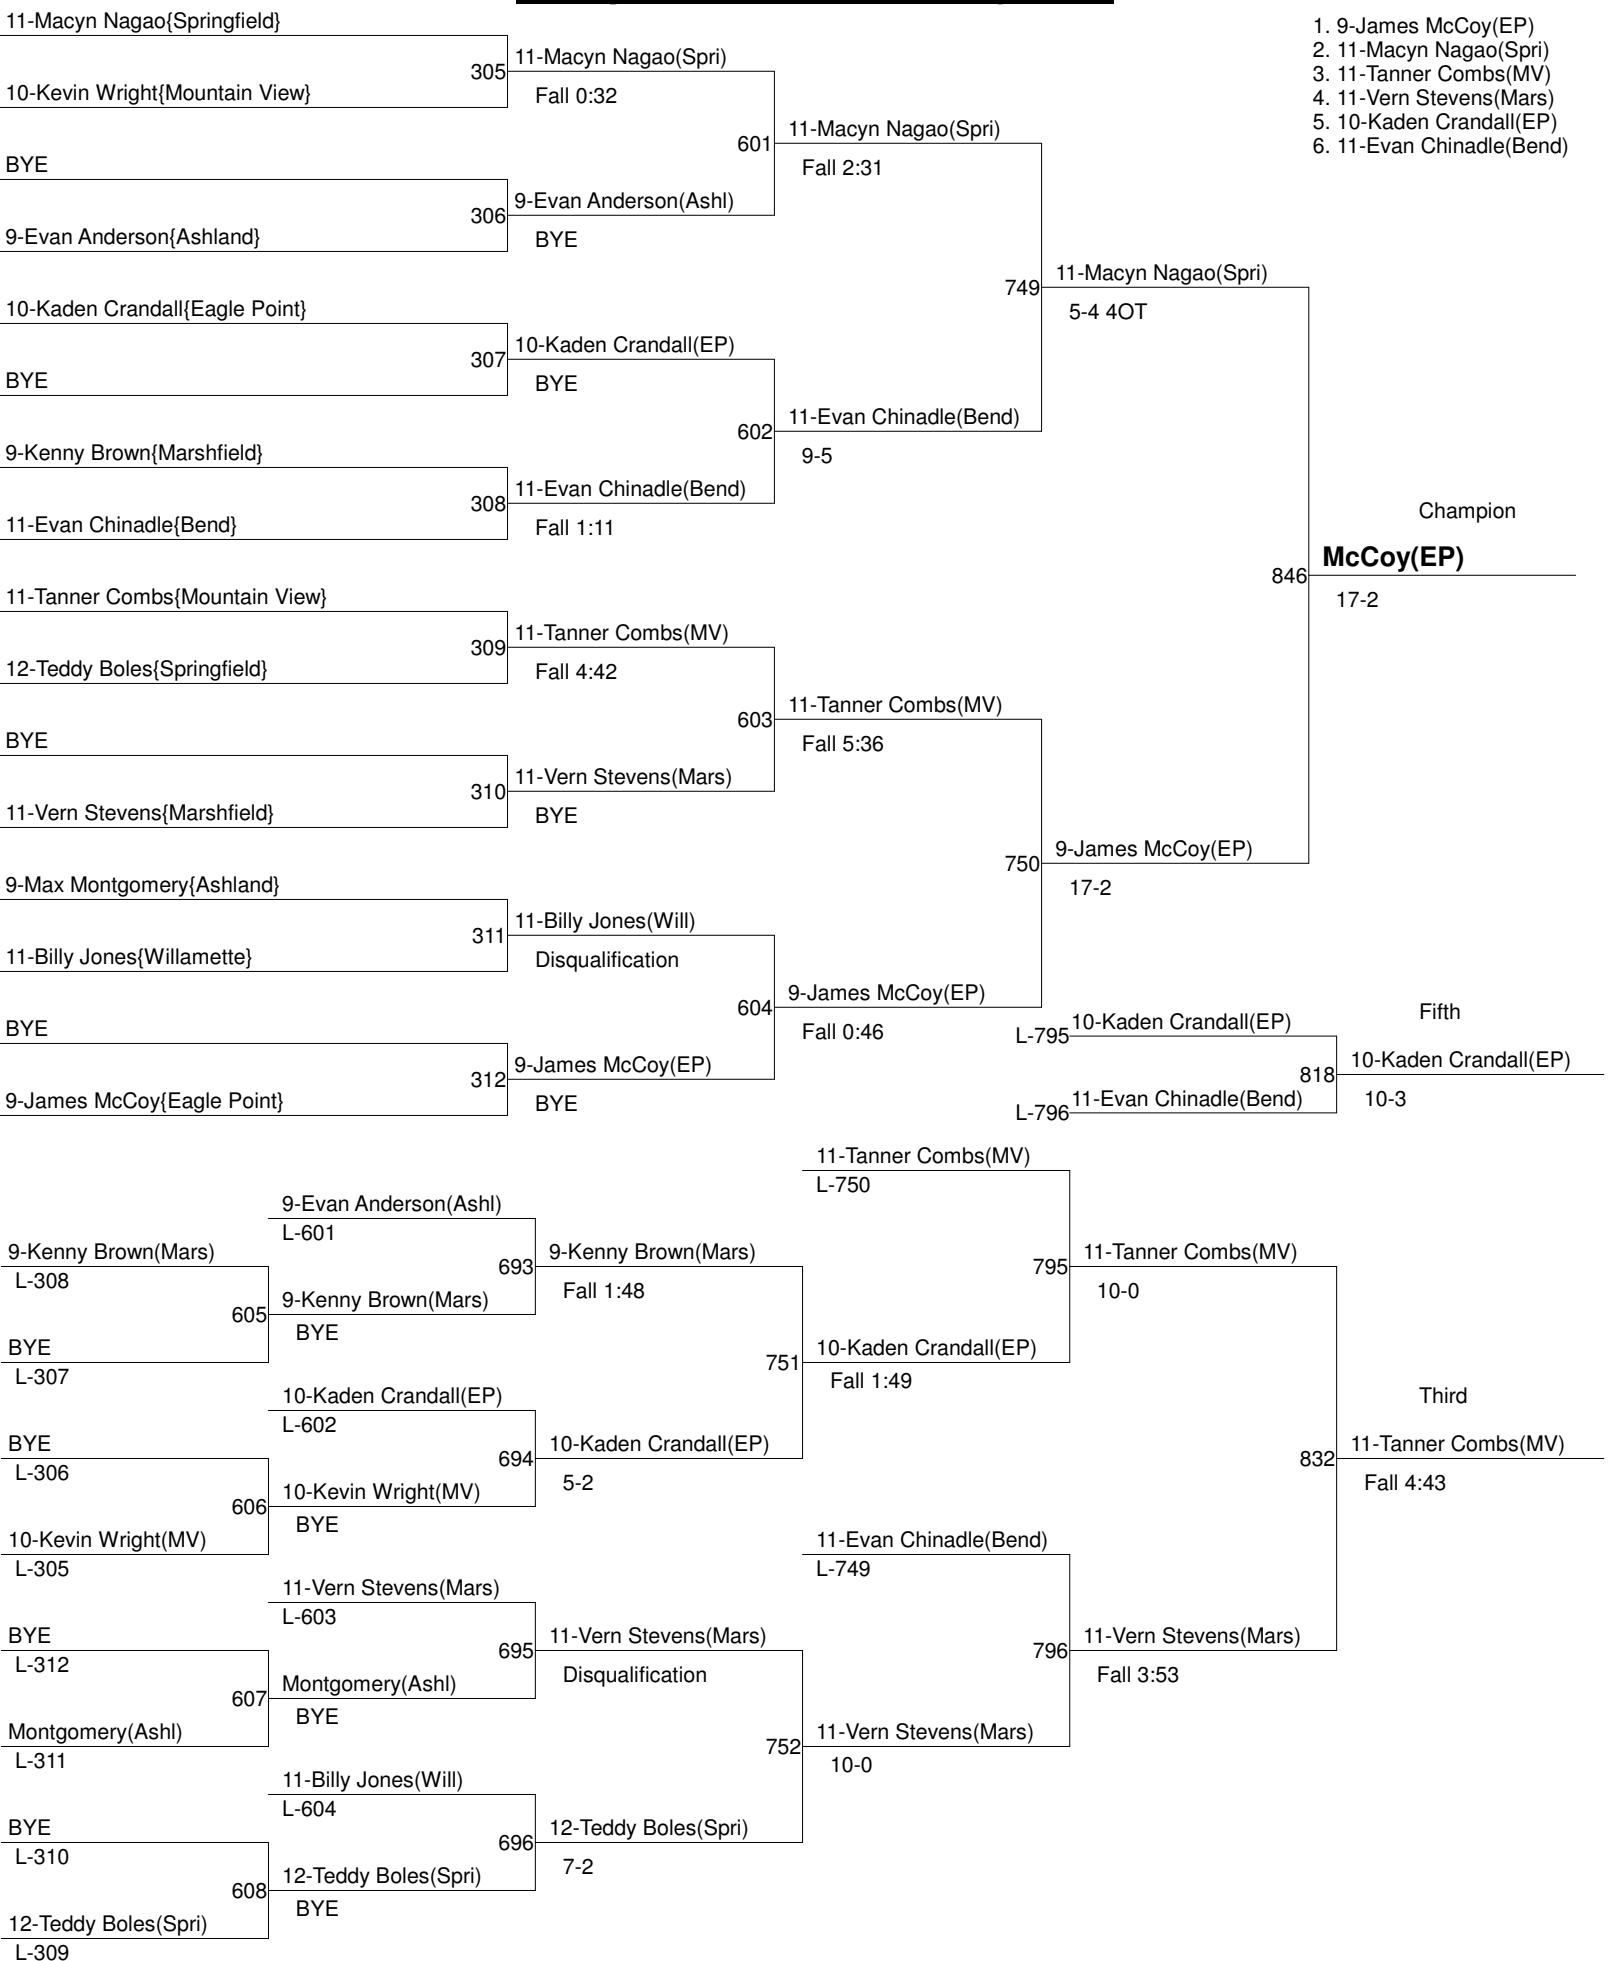

5A Special District 4 Regional

Weight : 138