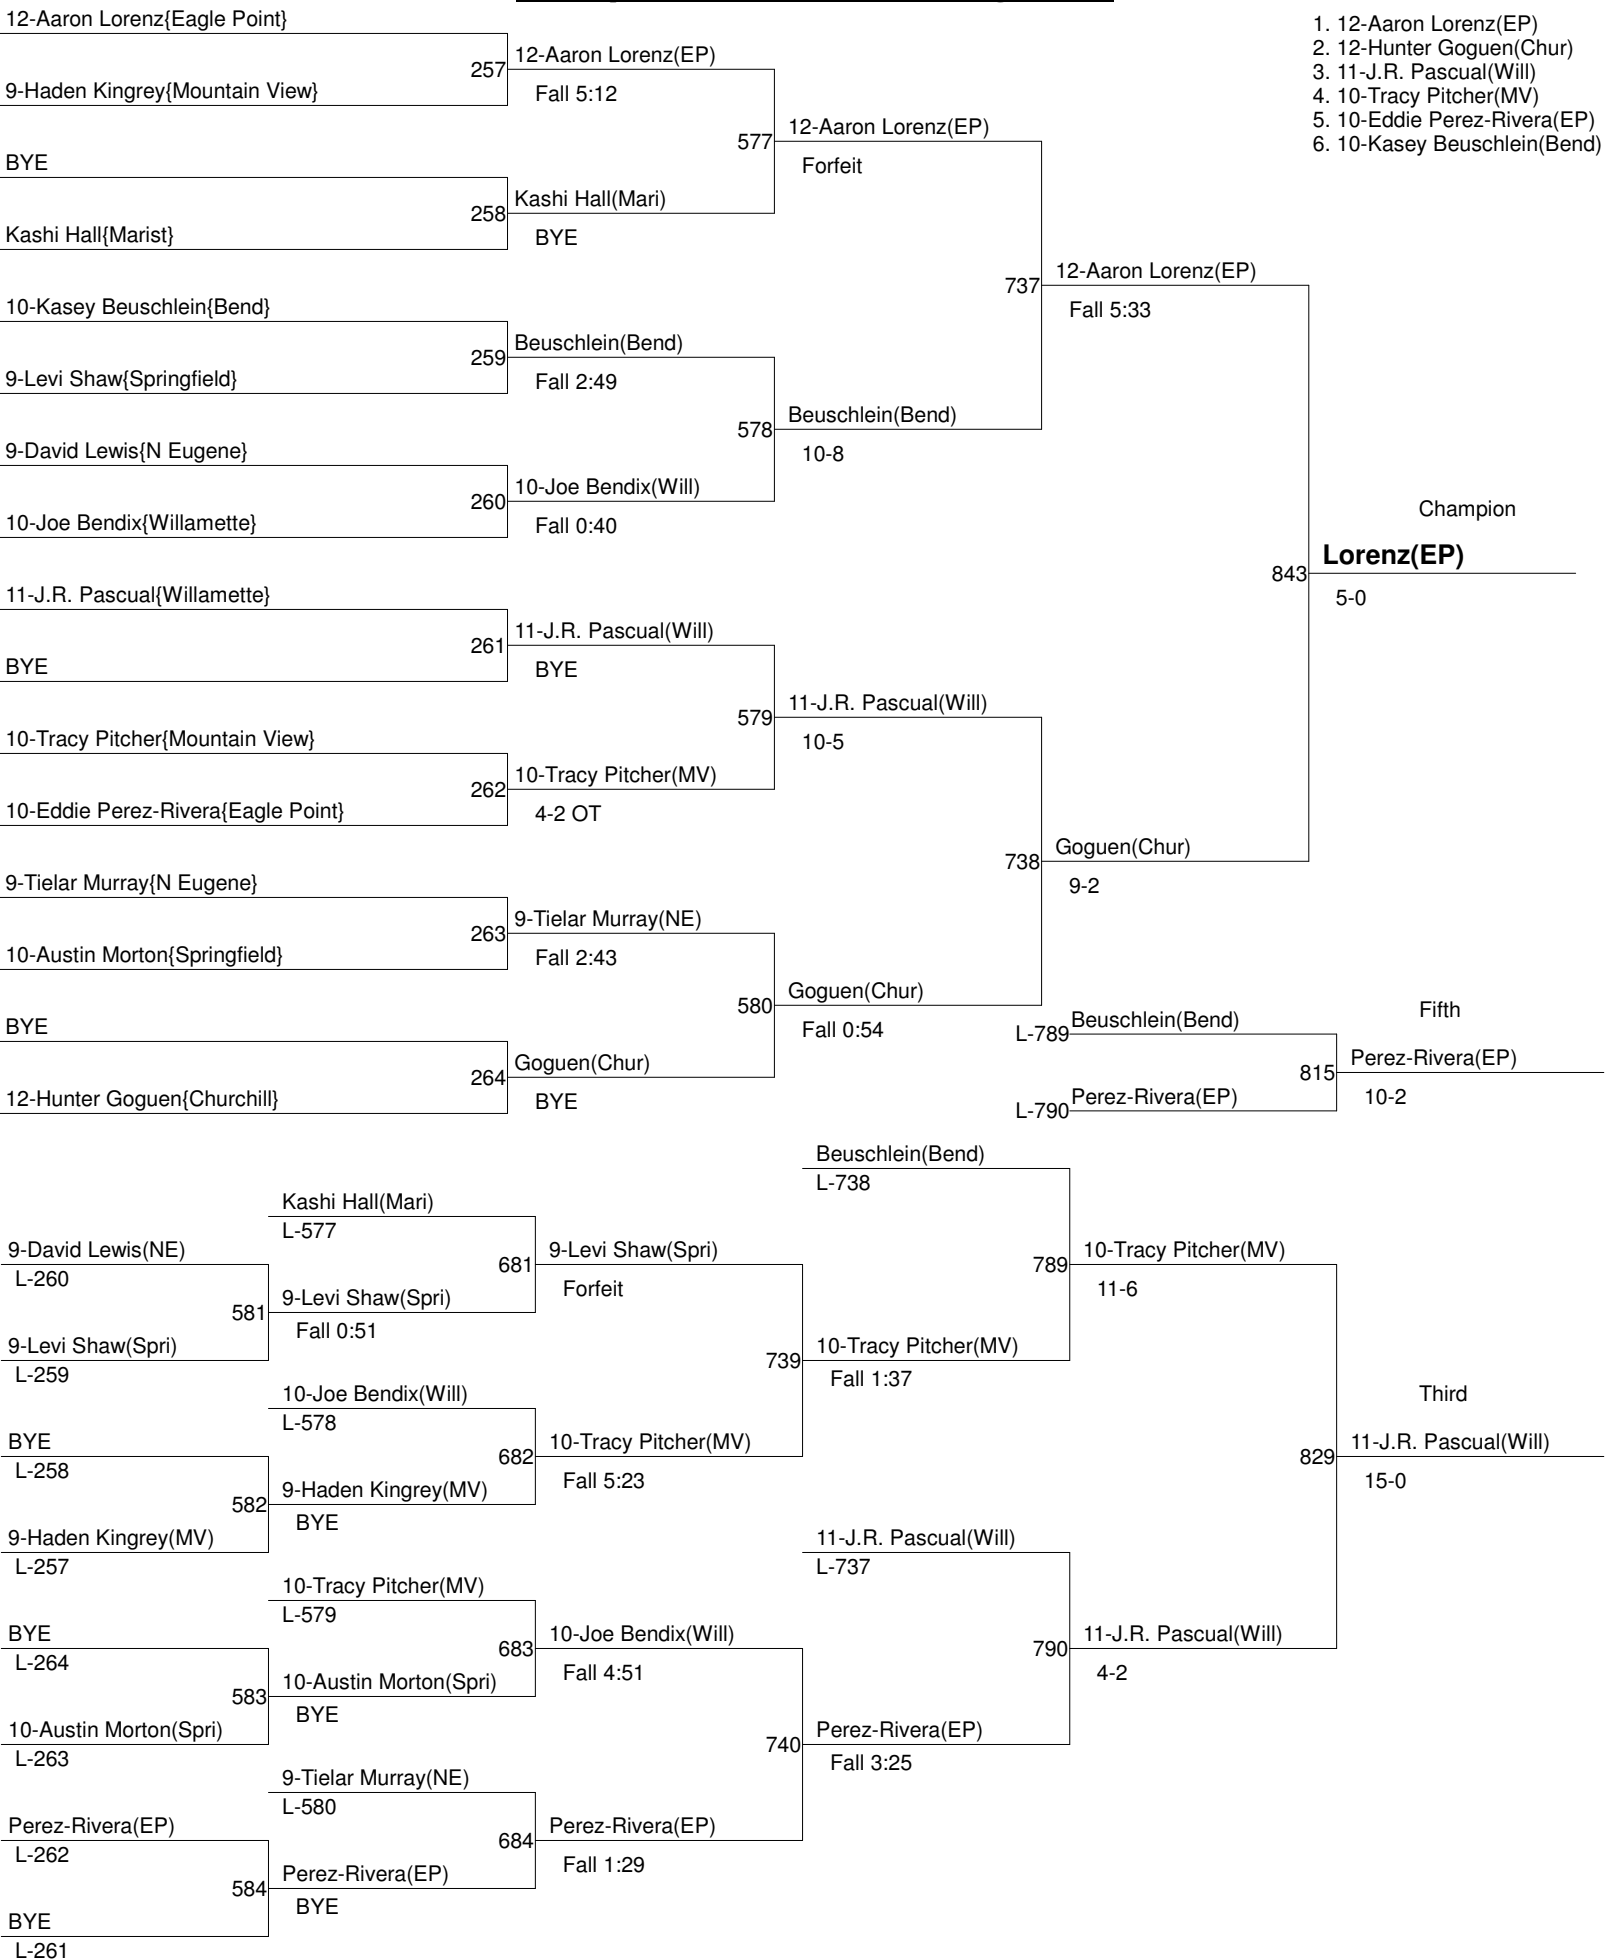

5A Special District 4 Regional

Weight : 120