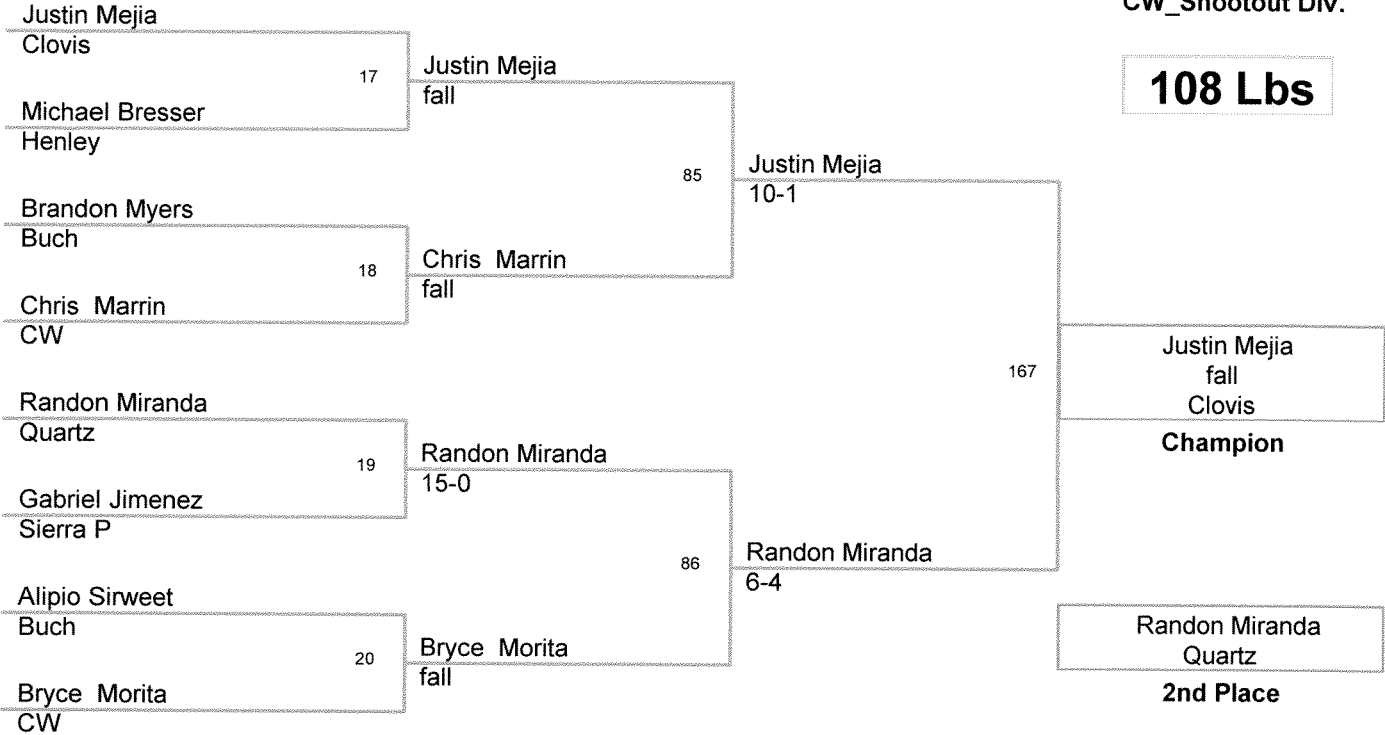

Clovis West Shootout

Date: December 14, 2013

Round 1	Round 2	Round 3
Clovis West d. Henley 55-16 Buchanan d. Calvary Chapel 44-18 Clovis d. Turlock 70-3 Sierra Pacific d. Modesto 39-30 Quartz Hill d Lemoore 42-30	Clovis West d. Turlock 50-27 Buchanan d. Henley 53-16 Clovis d. Calvary Chapel 43-21 Lemoore d. Modesto 48-30 Quartz Hill d. Sierra Pacific 55-22	Clovis West d. Calvary Chapel 49-24 Buchanan d. Turlock 56-18 Clovis d. Henley 63-3 Quartz Hill d. Modesto 54-24 Lemoore d. Sierra Pacific 60-39
Round 4	Big School Champ	Small School Champ
Henley d. Quartz Hill 38-34 Calvary Chapel d. Modesto 37-7 Turlock d. Sierra Pacific 34-16	Clovis (176 points) Clovis West (154 points) Buchanan (153 points)	Quartz Hill Lemoore

CW_Shootout Div.

108 Lbs

CW_Shootout Div.

115 Lbs

CW_Shootout Div.

122 Lbs

128 Lbs

134 Lbs