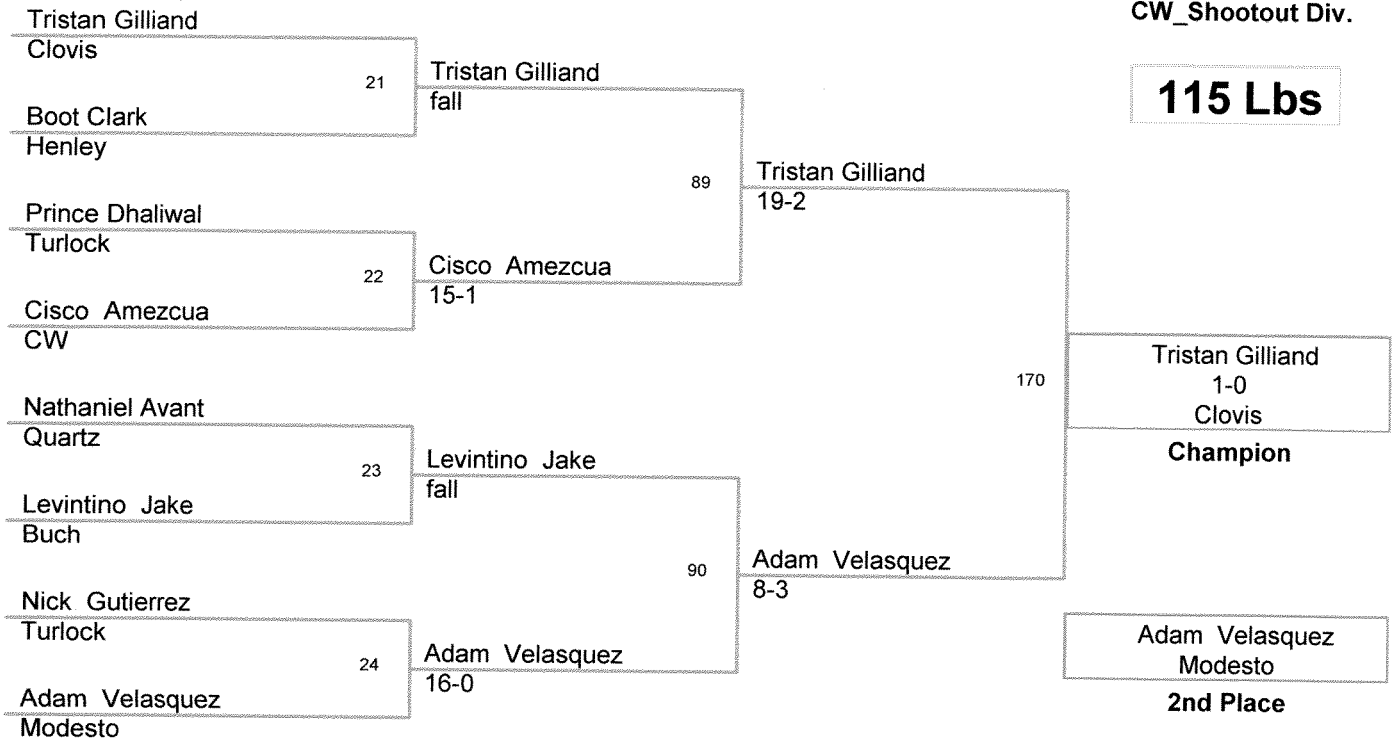

Clovis West Shootout

Date: December 14, 2013

Round 1	Round 2	Round 3
Clovis West d. Henley 55-16 Buchanan d. Calvary Chapel 44-18 Clovis d. Turlock 70-3 Sierra Pacific d. Modesto 39-30 Quartz Hill d Lemoore 42-30	Clovis West d. Turlock 50-27 Buchanan d. Henley 53-16 Clovis d. Calvary Chapel 43-21 Lemoore d. Modesto 48-30 Quartz Hill d. Sierra Pacific 55-22	Clovis West d. Calvary Chapel 49-24 Buchanan d. Turlock 56-18 Clovis d. Henley 63-3 Quartz Hill d. Modesto 54-24 Lemoore d. Sierra Pacific 60-39
Round 4	Big School Champ	Small School Champ
Henley d. Quartz Hill 38-34 Calvary Chapel d. Modesto 37-7 Turlock d. Sierra Pacific 34-16	Clovis (176 points) Clovis West (154 points) Buchanan (153 points)	Quartz Hill Lemoore

CW_Shootout Div.

108 Lbs

CW_Shootout Div.

115 Lbs

CW_Shootout Div.

122 Lbs

128 Lbs

134 Lbs