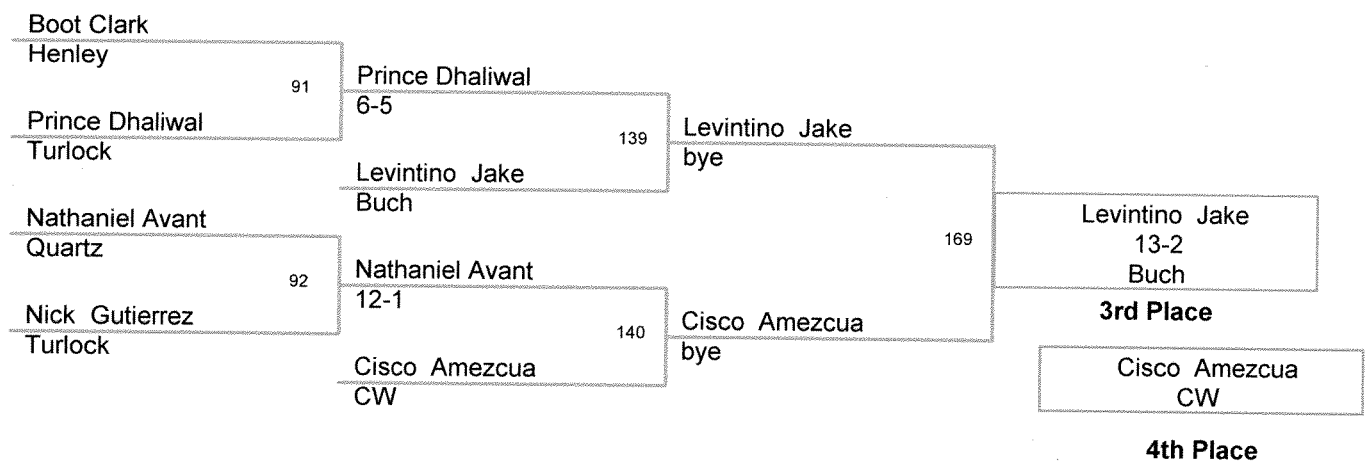

CW_Shootout Div.

115 Lbs