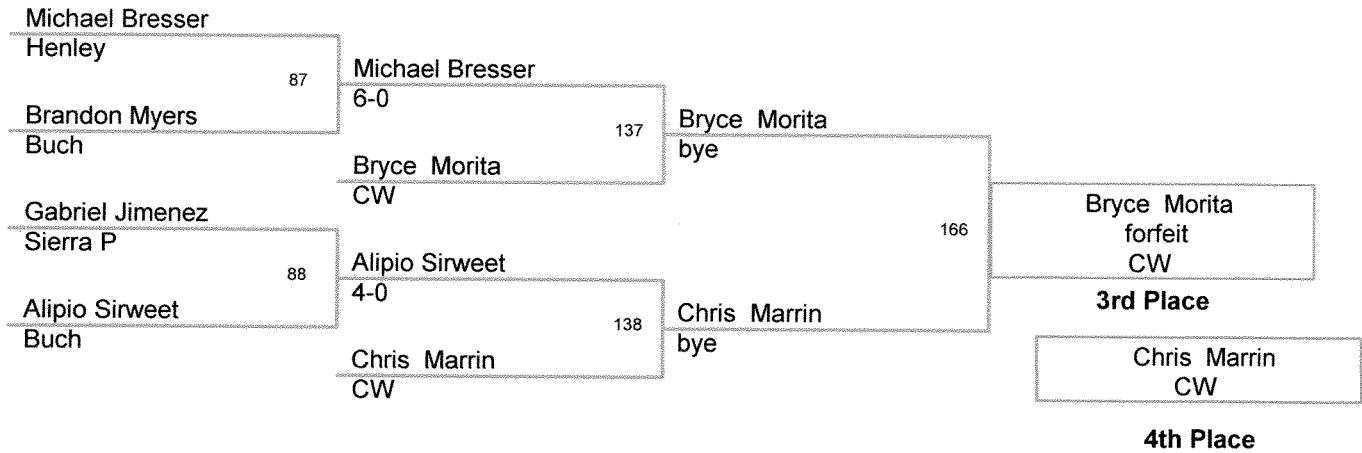

Clovis West Shootout

Date: December 14, 2013

Round 1	Round 2	Round 3
Clovis West d. Henley 55-16 Buchanan d. Calvary Chapel 44-18 Clovis d. Turlock 70-3 Sierra Pacific d. Modesto 39-30 Quartz Hill d Lemoore 42-30	Clovis West d. Turlock 50-27 Buchanan d. Henley 53-16 Clovis d. Calvary Chapel 43-21 Lemoore d. Modesto 48-30 Quartz Hill d. Sierra Pacific 55-22	Clovis West d. Calvary Chapel 49-24 Buchanan d. Turlock 56-18 Clovis d. Henley 63-3 Quartz Hill d. Modesto 54-24 Lemoore d. Sierra Pacific 60-39
Round 4	Big School Champ	Small School Champ
Henley d. Quartz Hill 38-34 Calvary Chapel d. Modesto 37-7 Turlock d. Sierra Pacific 34-16	Clovis (176 points) Clovis West (154 points) Buchanan (153 points)	Quartz Hill Lemoore

CW_Shootout Div.

108 Lbs

CW_Shootout Div.

115 Lbs

CW_Shootout Div.

122 Lbs

128 Lbs

134 Lbs