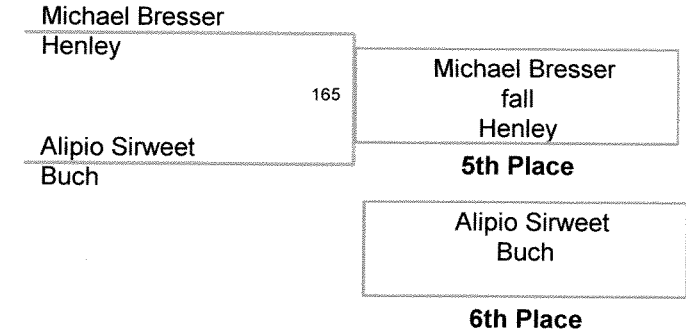

CW_Shootout Div.

108 Lbs