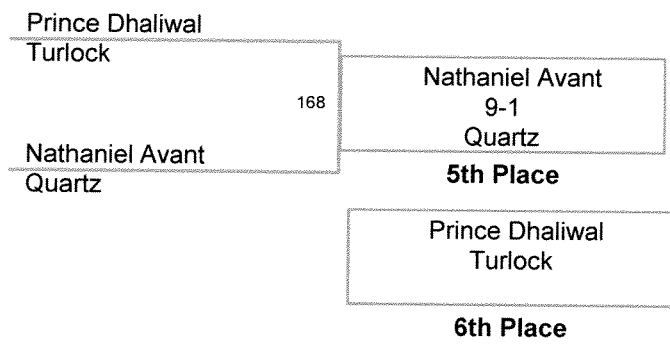

Clovis West Shootout

Date: December 14, 2013

Round 1	Round 2	Round 3
Clovis West d. Henley 55-16 Buchanan d. Calvary Chapel 44-18 Clovis d. Turlock 70-3 Sierra Pacific d. Modesto 39-30 Quartz Hill d Lemoore 42-30	Clovis West d. Turlock 50-27 Buchanan d. Henley 53-16 Clovis d. Calvary Chapel 43-21 Lemoore d. Modesto 48-30 Quartz Hill d. Sierra Pacific 55-22	Clovis West d. Calvary Chapel 49-24 Buchanan d. Turlock 56-18 Clovis d. Henley 63-3 Quartz Hill d. Modesto 54-24 Lemoore d. Sierra Pacific 60-39
Round 4	Big School Champ	Small School Champ
Henley d. Quartz Hill 38-34 Calvary Chapel d. Modesto 37-7 Turlock d. Sierra Pacific 34-16	Clovis (176 points) Clovis West (154 points) Buchanan (153 points)	Quartz Hill Lemoore

CW_Shootout Div.

108 Lbs

CW_Shootout Div.

115 Lbs

CW_Shootout Div.

122 Lbs

128 Lbs

134 Lbs