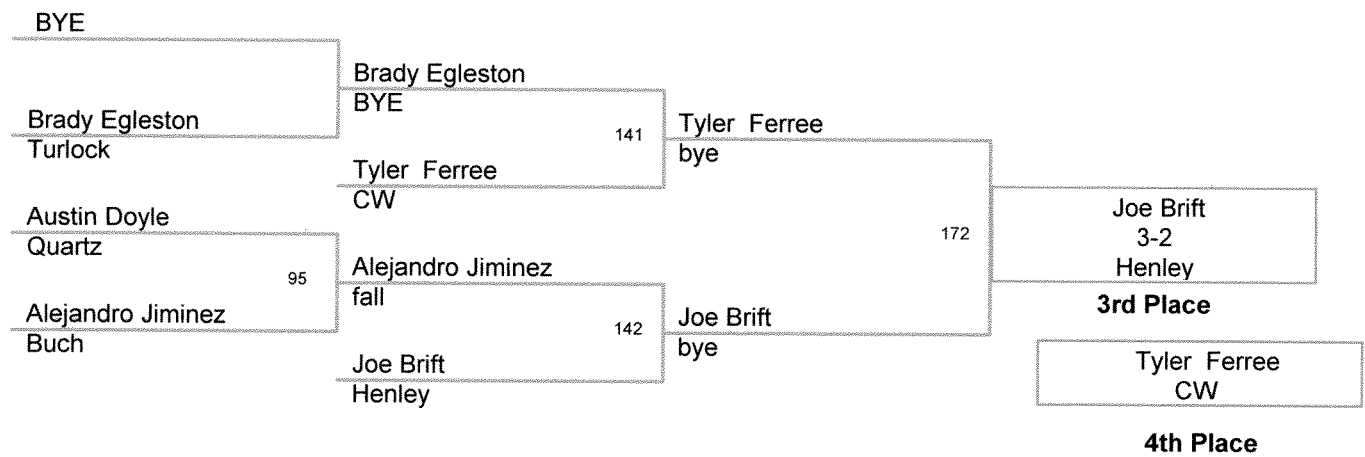

Clovis West Shootout

Date: December 14, 2013

Round 1	Round 2	Round 3
Clovis West d. Henley 55-16 Buchanan d. Calvary Chapel 44-18 Clovis d. Turlock 70-3 Sierra Pacific d. Modesto 39-30 Quartz Hill d Lemoore 42-30	Clovis West d. Turlock 50-27 Buchanan d. Henley 53-16 Clovis d. Calvary Chapel 43-21 Lemoore d. Modesto 48-30 Quartz Hill d. Sierra Pacific 55-22	Clovis West d. Calvary Chapel 49-24 Buchanan d. Turlock 56-18 Clovis d. Henley 63-3 Quartz Hill d. Modesto 54-24 Lemoore d. Sierra Pacific 60-39
Round 4	Big School Champ	Small School Champ
Henley d. Quartz Hill 38-34 Calvary Chapel d. Modesto 37-7 Turlock d. Sierra Pacific 34-16	Clovis (176 points) Clovis West (154 points) Buchanan (153 points)	Quartz Hill Lemoore

CW_Shootout Div.

108 Lbs

CW_Shootout Div.

115 Lbs

CW_Shootout Div.

122 Lbs

128 Lbs

134 Lbs