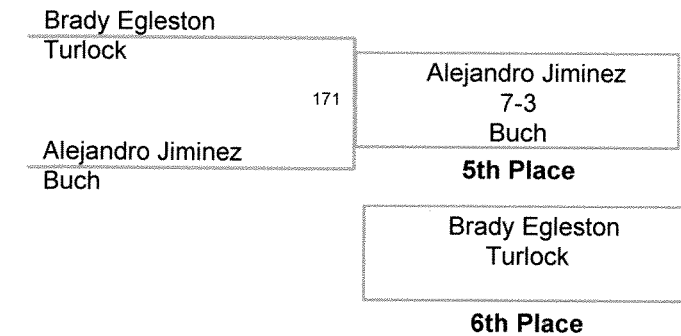

Clovis West Shootout

Date: December 14, 2013

Round 1	Round 2	Round 3
Clovis West d. Henley 55-16 Buchanan d. Calvary Chapel 44-18 Clovis d. Turlock 70-3 Sierra Pacific d. Modesto 39-30 Quartz Hill d Lemoore 42-30	Clovis West d. Turlock 50-27 Buchanan d. Henley 53-16 Clovis d. Calvary Chapel 43-21 Lemoore d. Modesto 48-30 Quartz Hill d. Sierra Pacific 55-22	Clovis West d. Calvary Chapel 49-24 Buchanan d. Turlock 56-18 Clovis d. Henley 63-3 Quartz Hill d. Modesto 54-24 Lemoore d. Sierra Pacific 60-39
Round 4	Big School Champ	Small School Champ
Henley d. Quartz Hill 38-34 Calvary Chapel d. Modesto 37-7 Turlock d. Sierra Pacific 34-16	Clovis (176 points) Clovis West (154 points) Buchanan (153 points)	Quartz Hill Lemoore

CW_Shootout Div.

108 Lbs

CW_Shootout Div.

115 Lbs

CW_Shootout Div.

122 Lbs

128 Lbs

134 Lbs