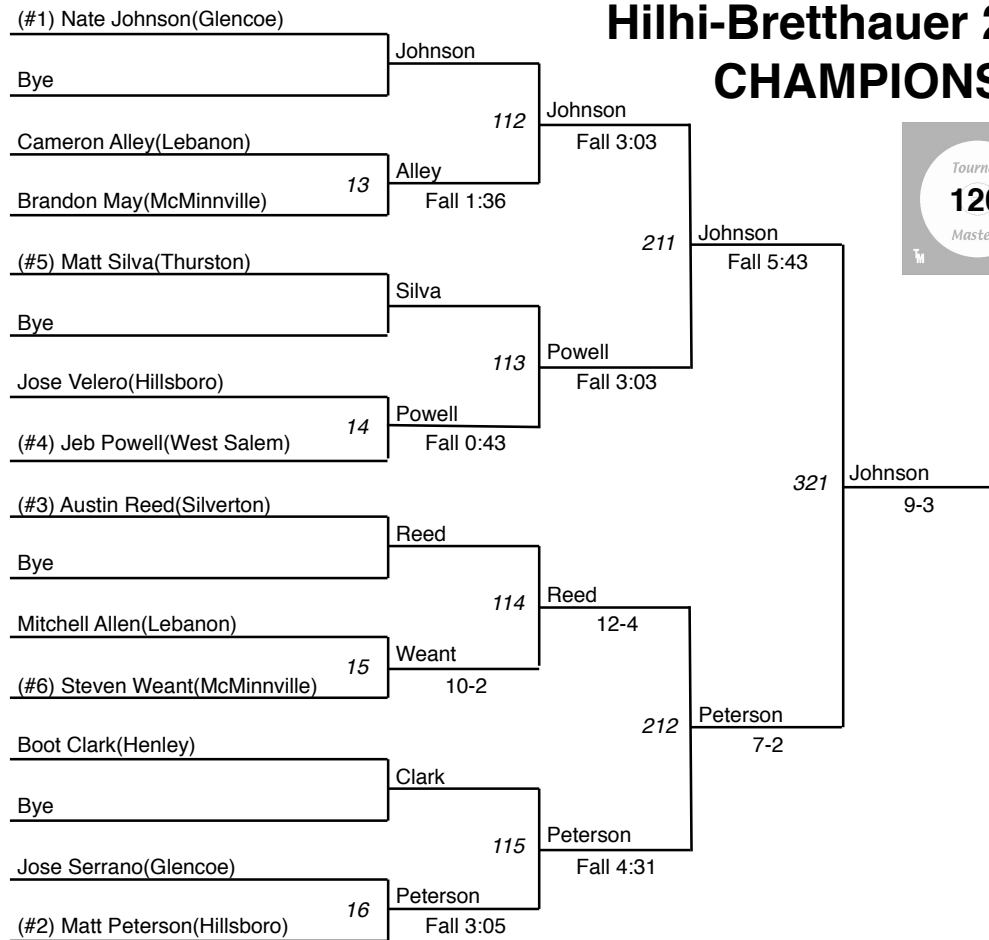

Hilhi-Bretthauer 2014 CHAMPIONSHIP