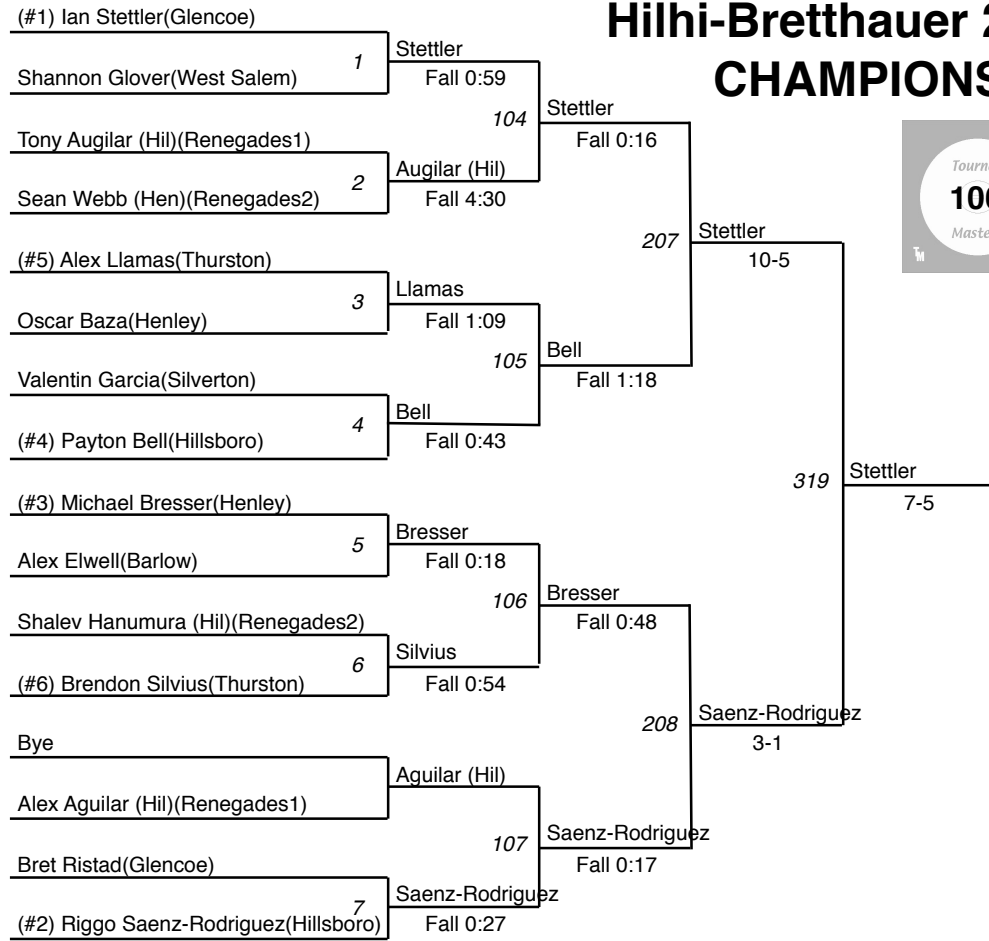

Hilhi-Bretthauer 2014 CHAMPIONSHIP