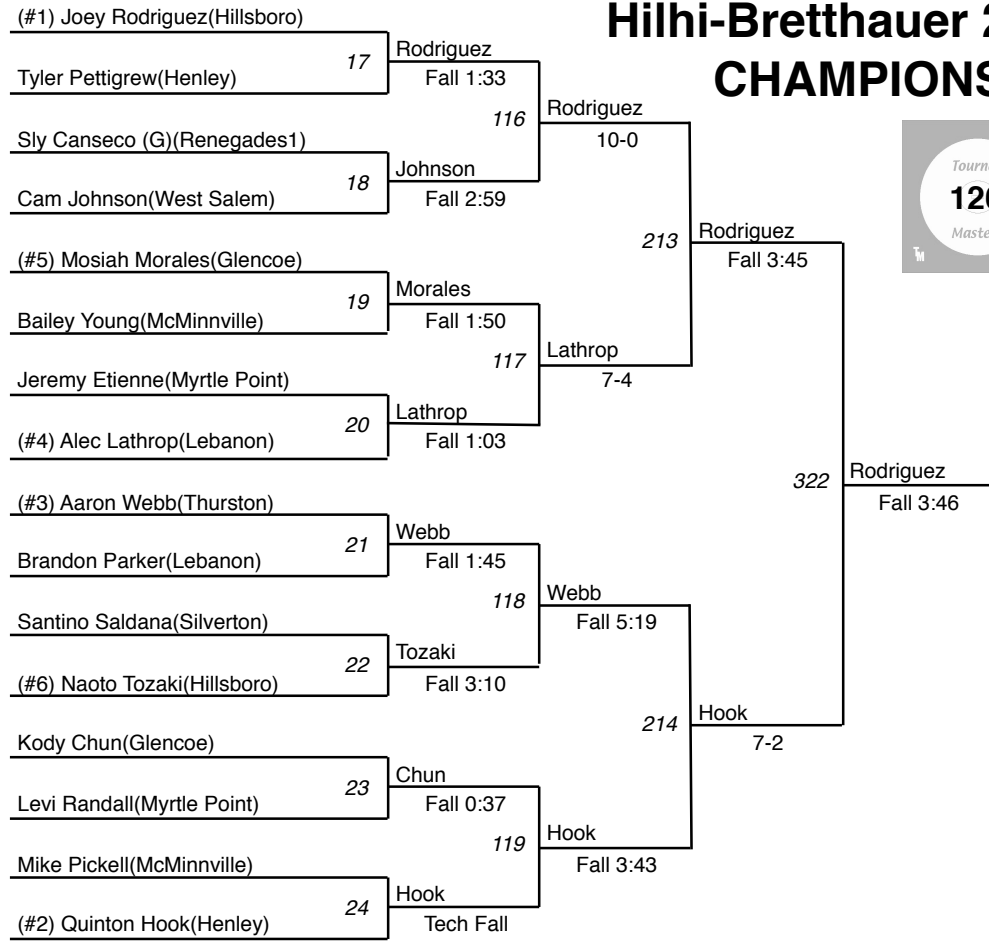

Hilhi-Bretthauer 2014 Place Winners

220:

1. Bryce Palahniuk(Thurston)
2. Cody Gubbels(Silverton)
3. Eduardo Casas(Hillsboro)
4. Tony Jesko(Hillsboro)
5. Vince Williams(McMinnville)
6. Brandon Cunningham(Henley)

Hilhi-Bretthauer 2014 CHAMPIONSHIP

Hilhi-Bretthauer 2014 CONSOLATION

Hilhi-Bretthauer 2014 CHAMPIONSHIP

Hilhi-Bretthauer 2014 CONSOLATION

Hilhi-Bretthauer 2014 CHAMPIONSHIP

Hilhi-Bretthauer 2014 CONSOLATION