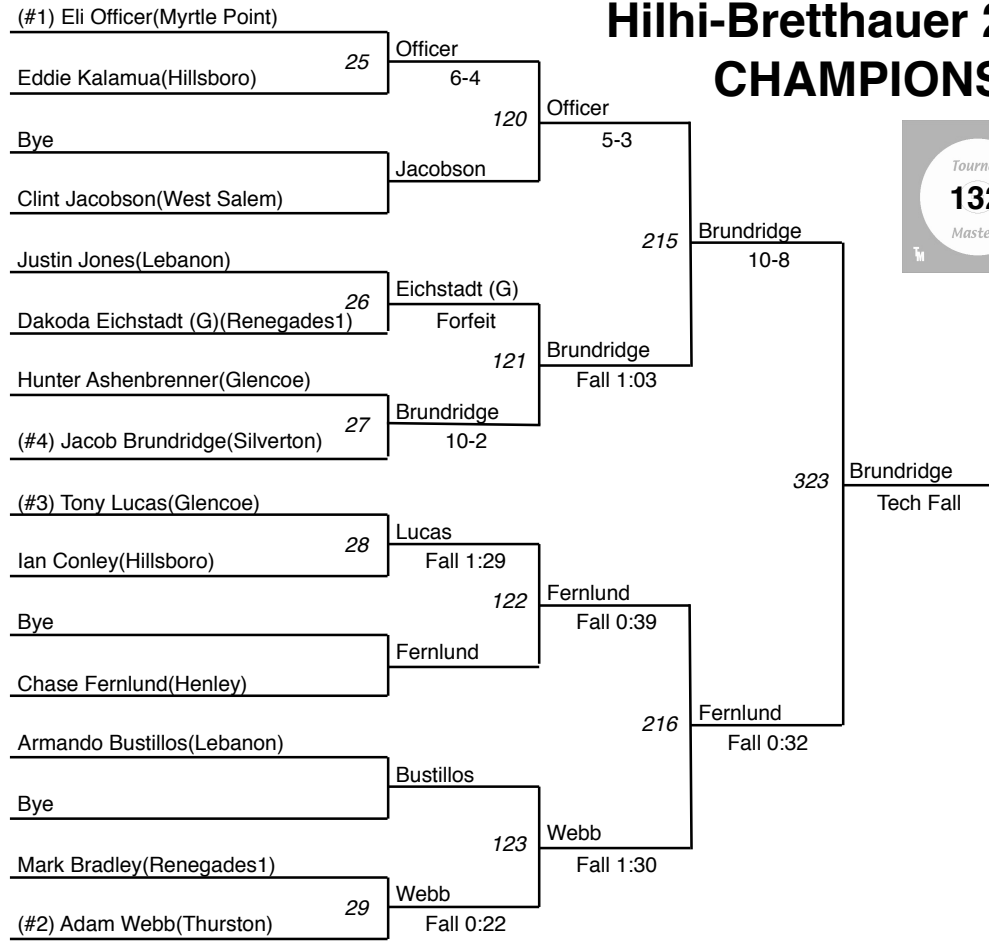

Hilhi-Bretthauer 2014 CHAMPIONSHIP