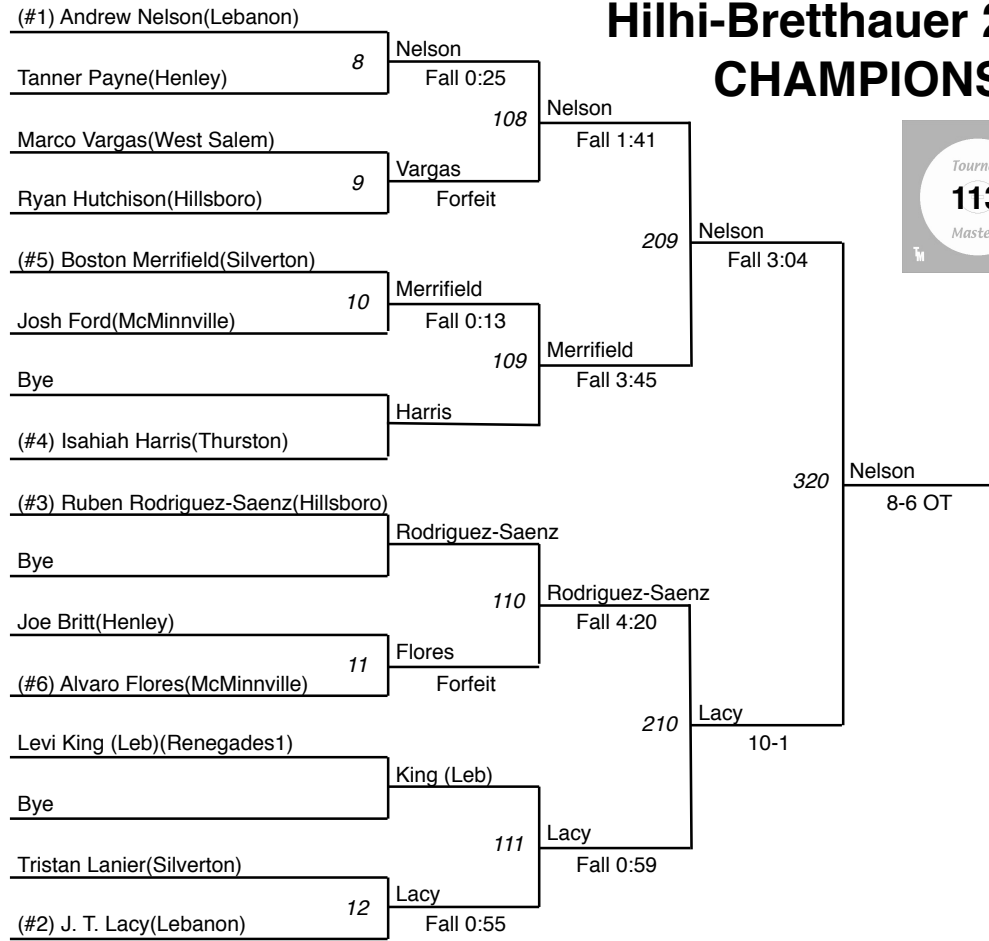

Hilhi-Bretthauer 2014 CHAMPIONSHIP