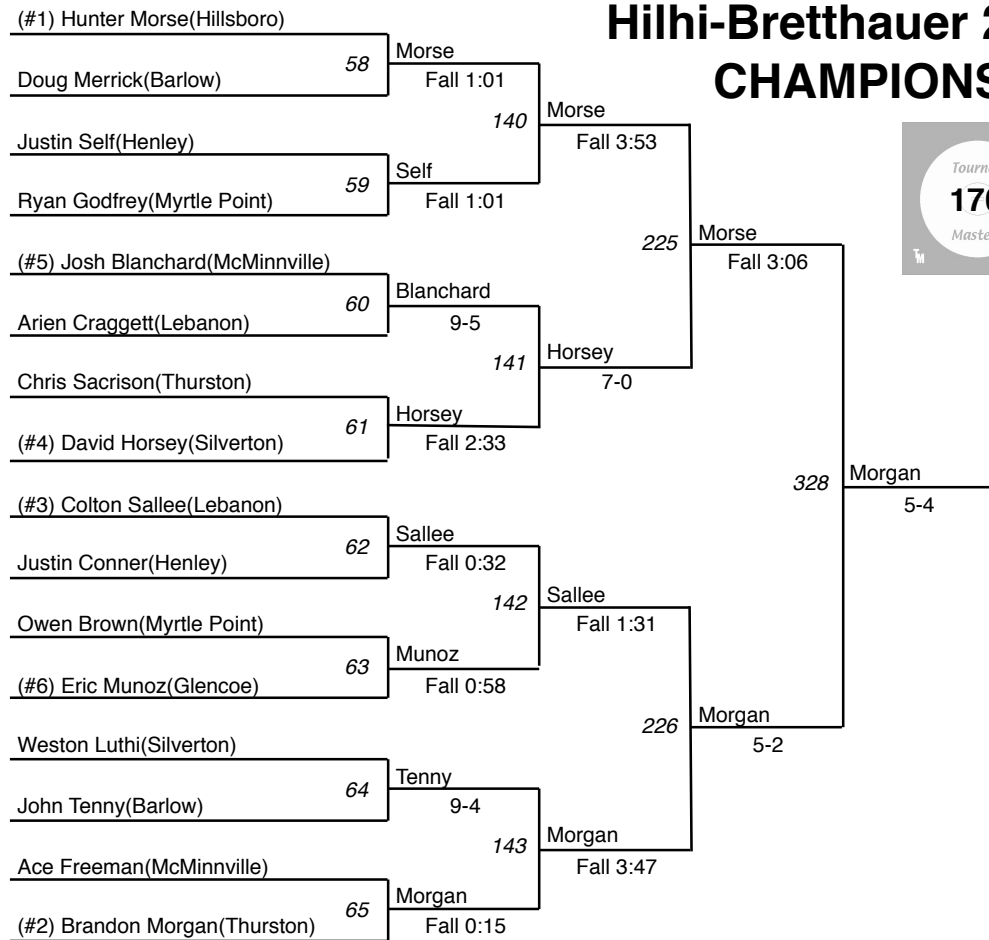

Hilhi-Bretthauer 2014 CHAMPIONSHIP