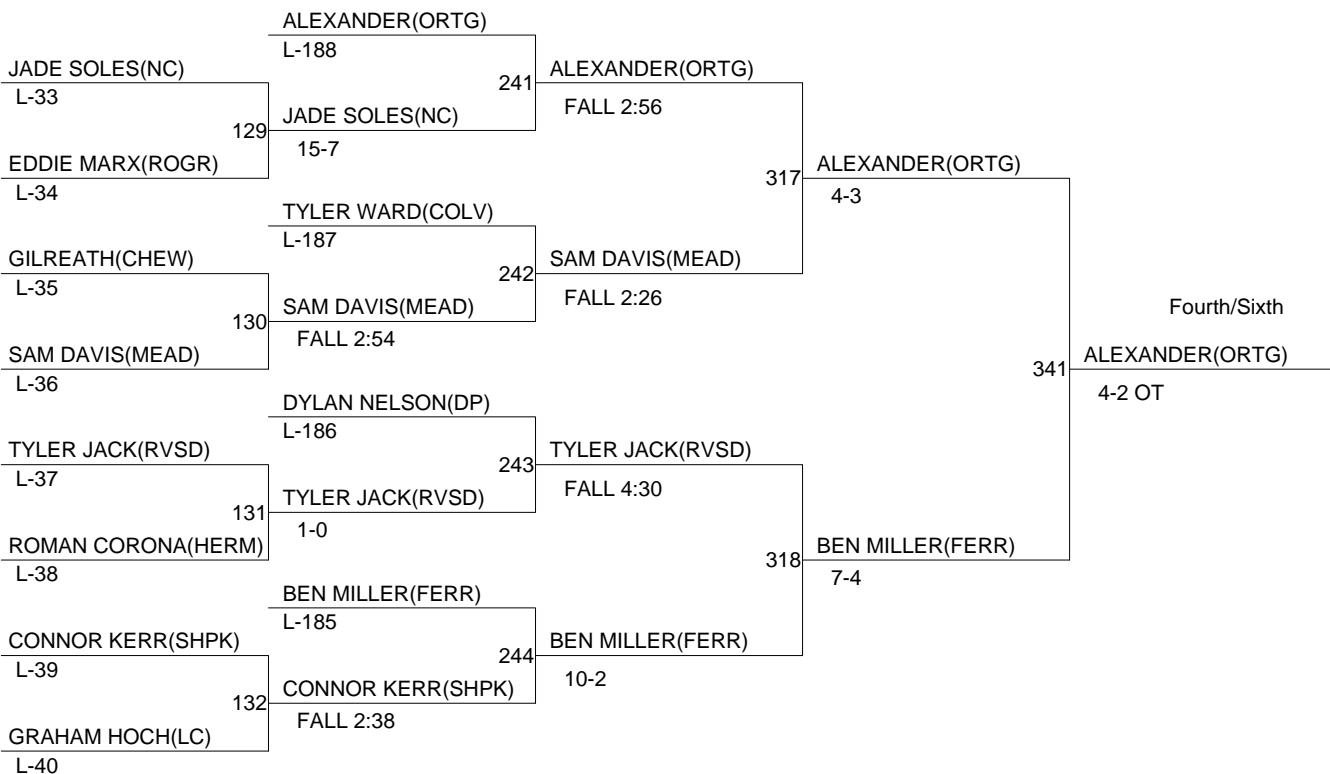

2012 DEER PARK INVITE

Weight Class : **132**