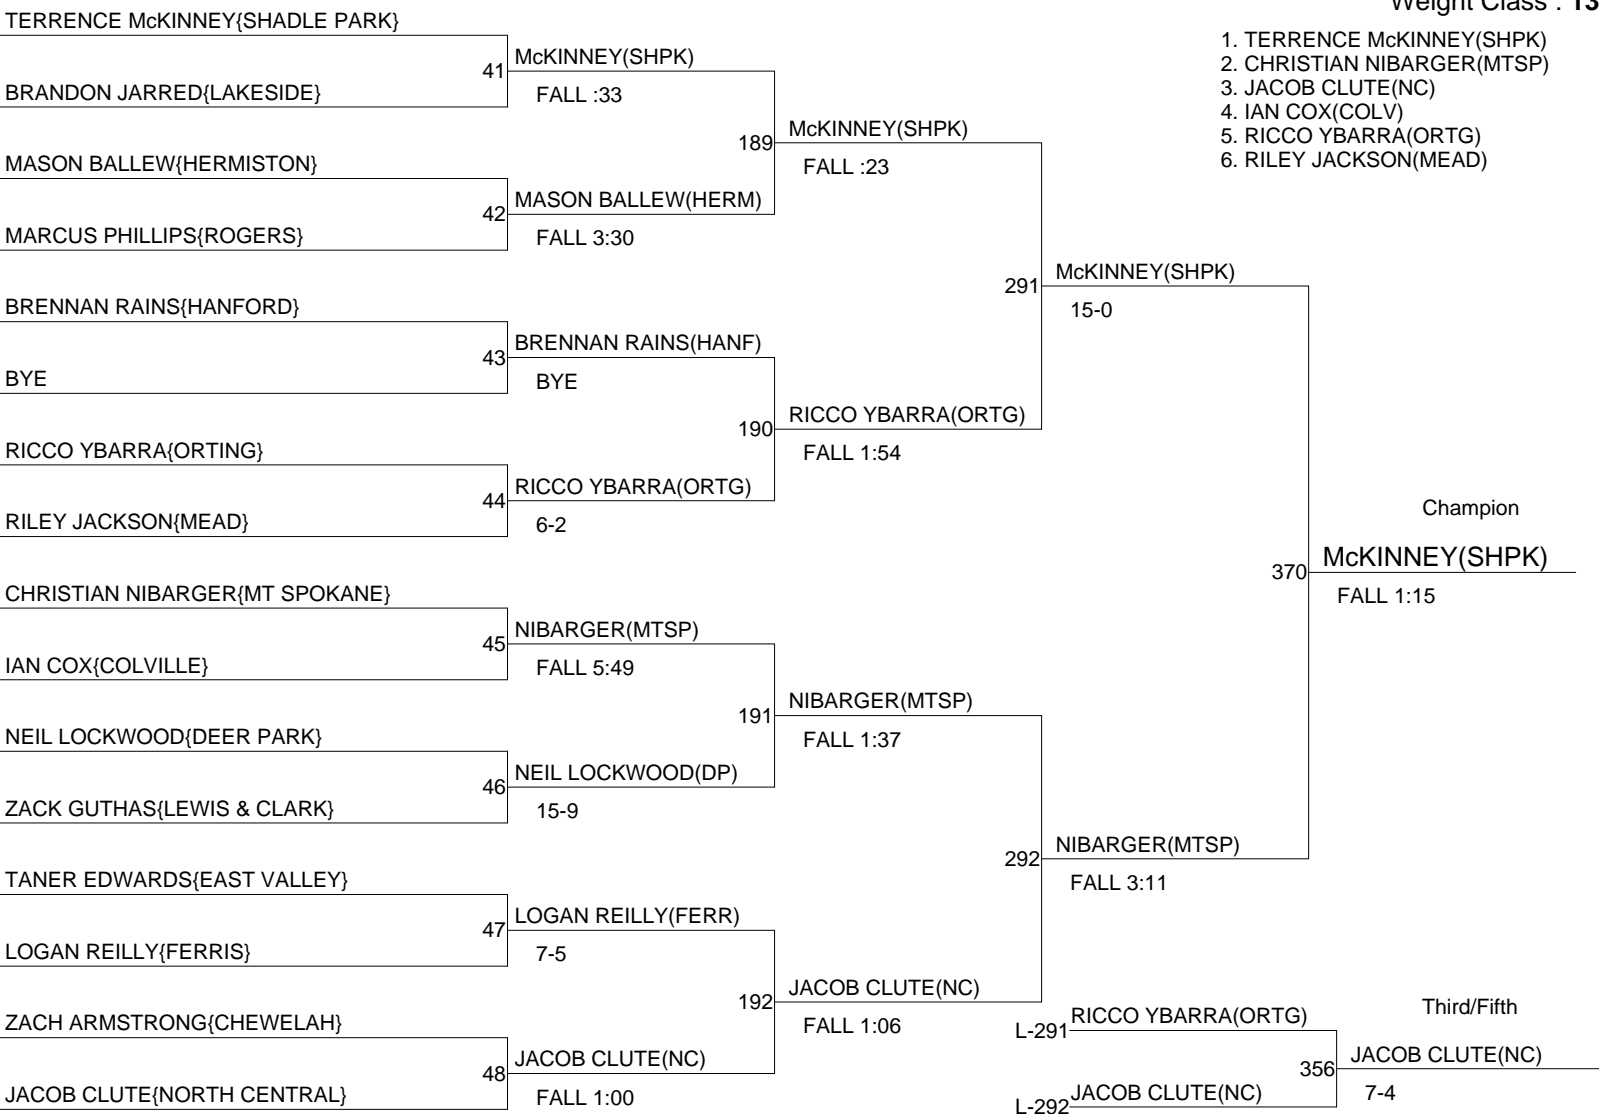

2012 DEER PARK INVITE

Weight Class : 138