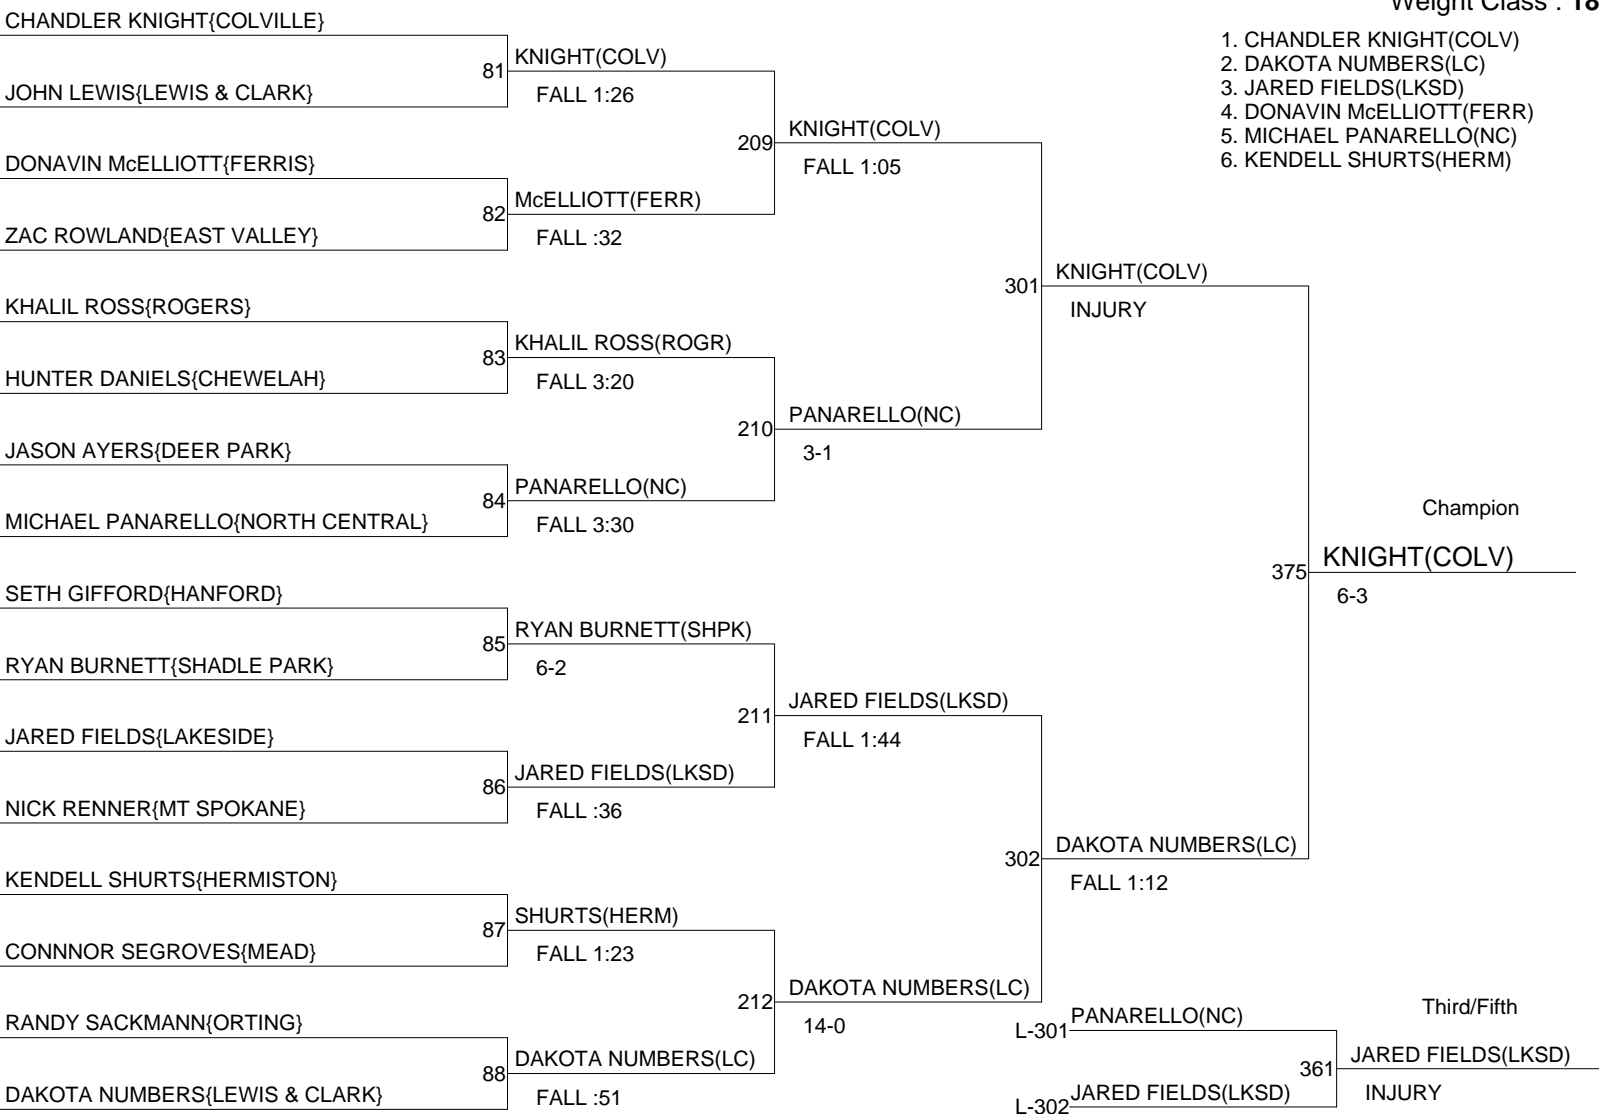

2012 DEER PARK INVITE

Weight Class : **182**