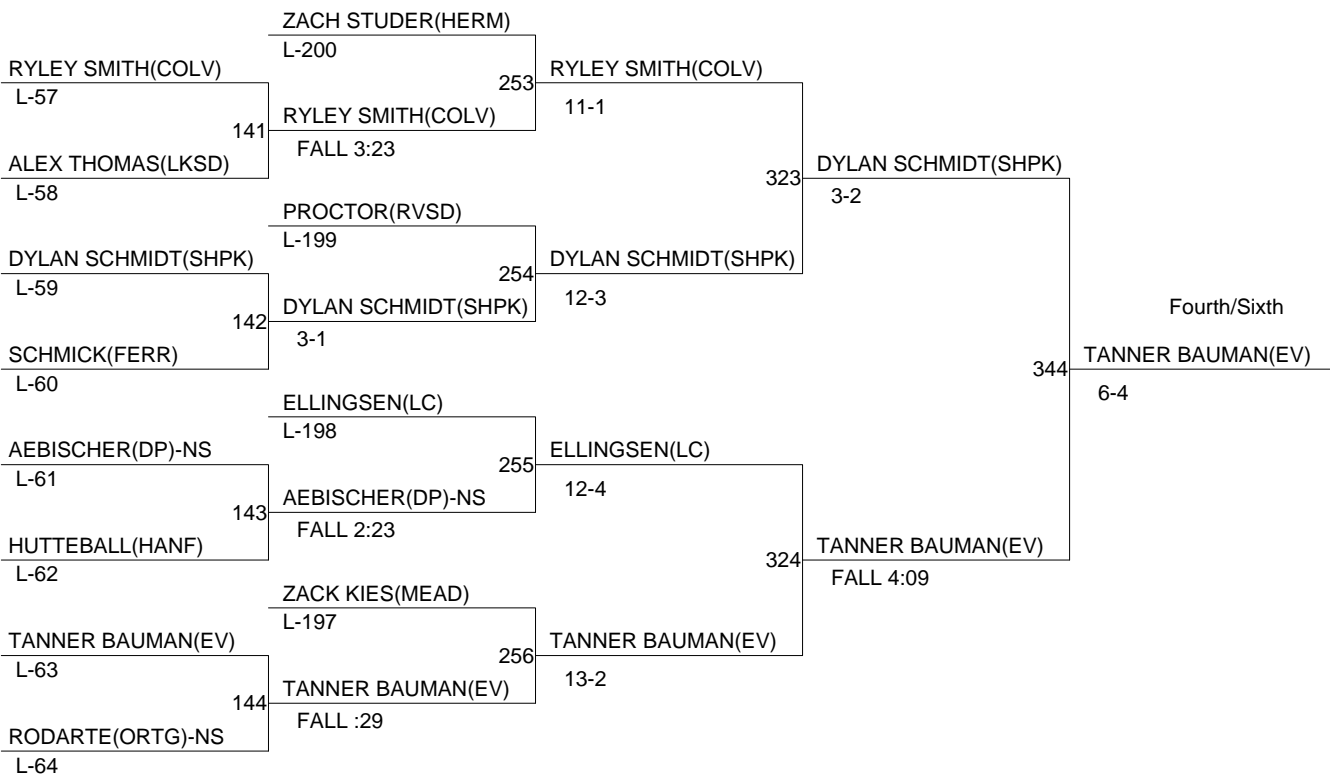

2012 DEER PARK INVITE

Weight Class : 152