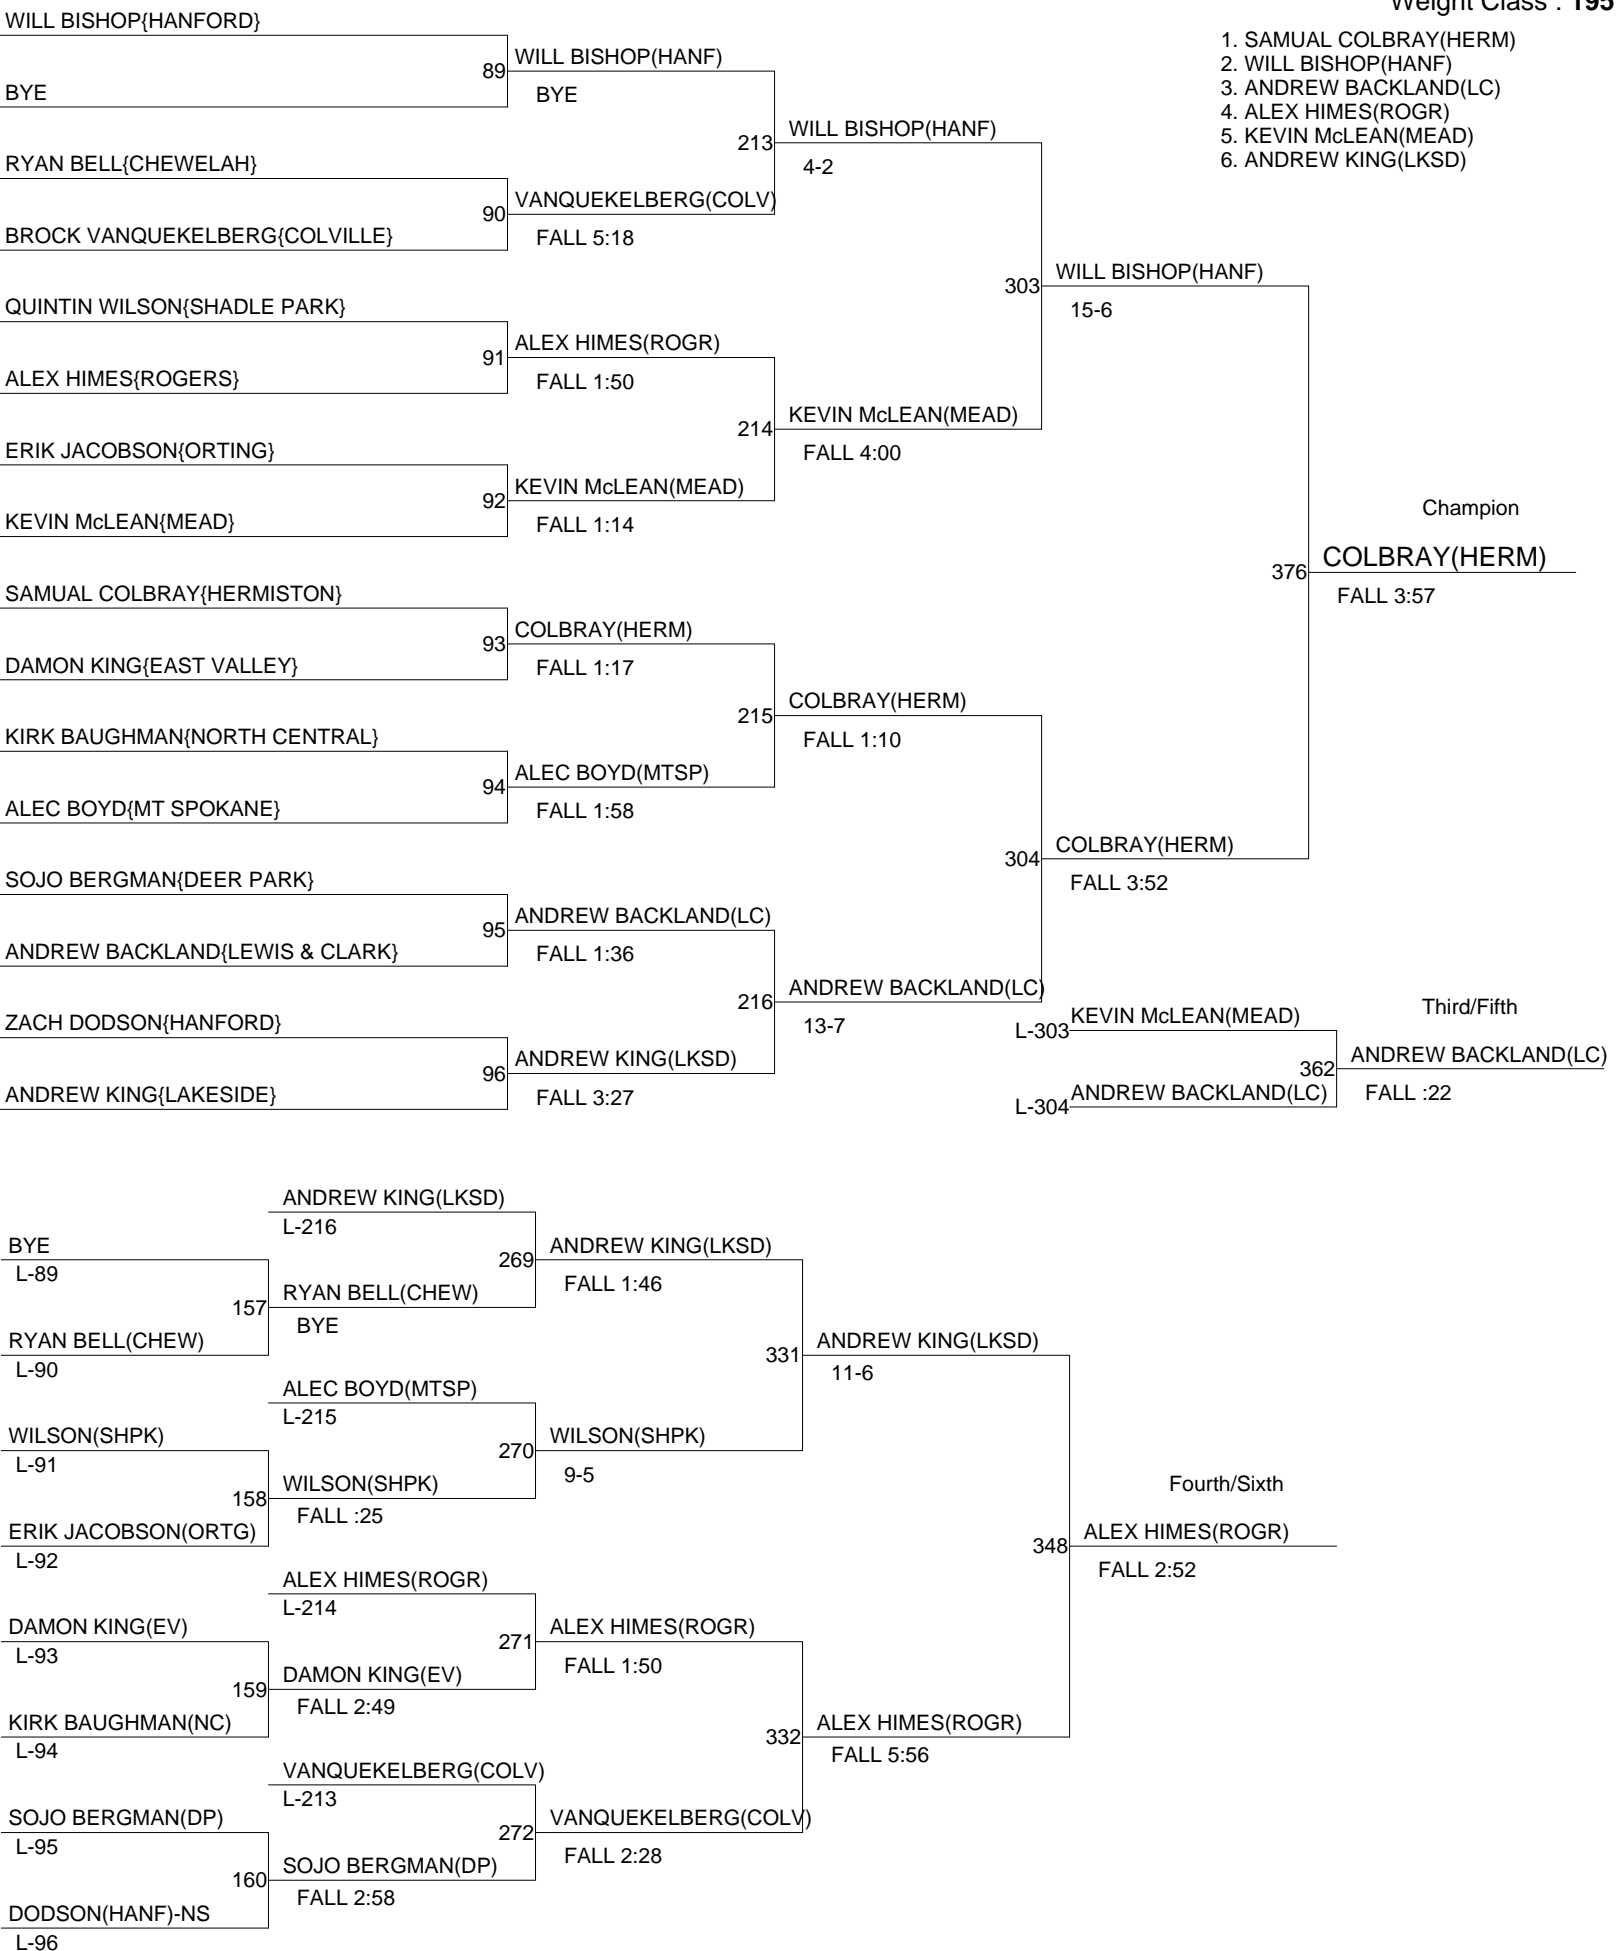

2012 DEER PARK INVITE

Weight Class : 195