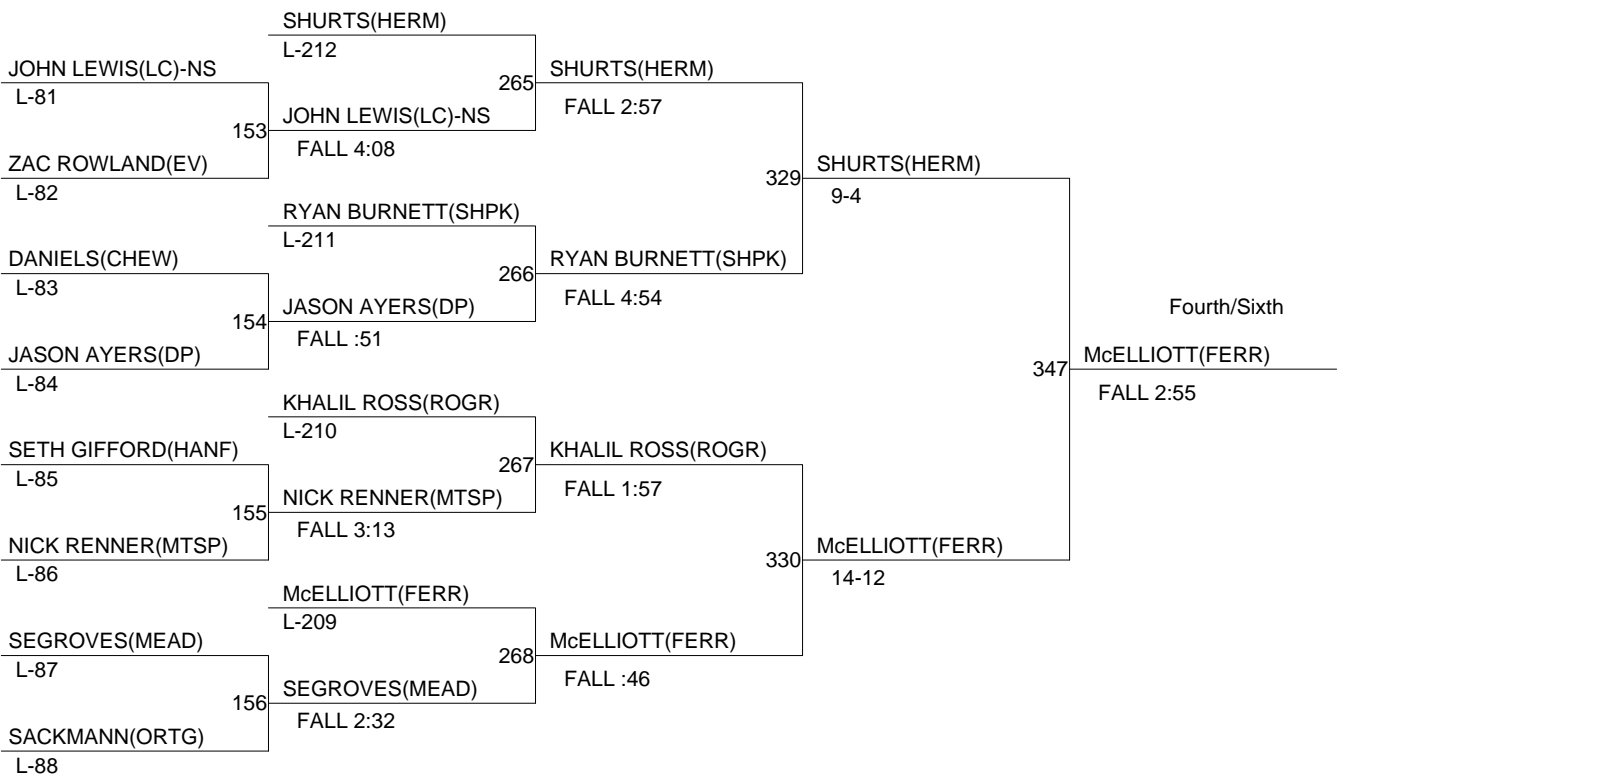

2012 DEER PARK INVITE

Weight Class : **182**