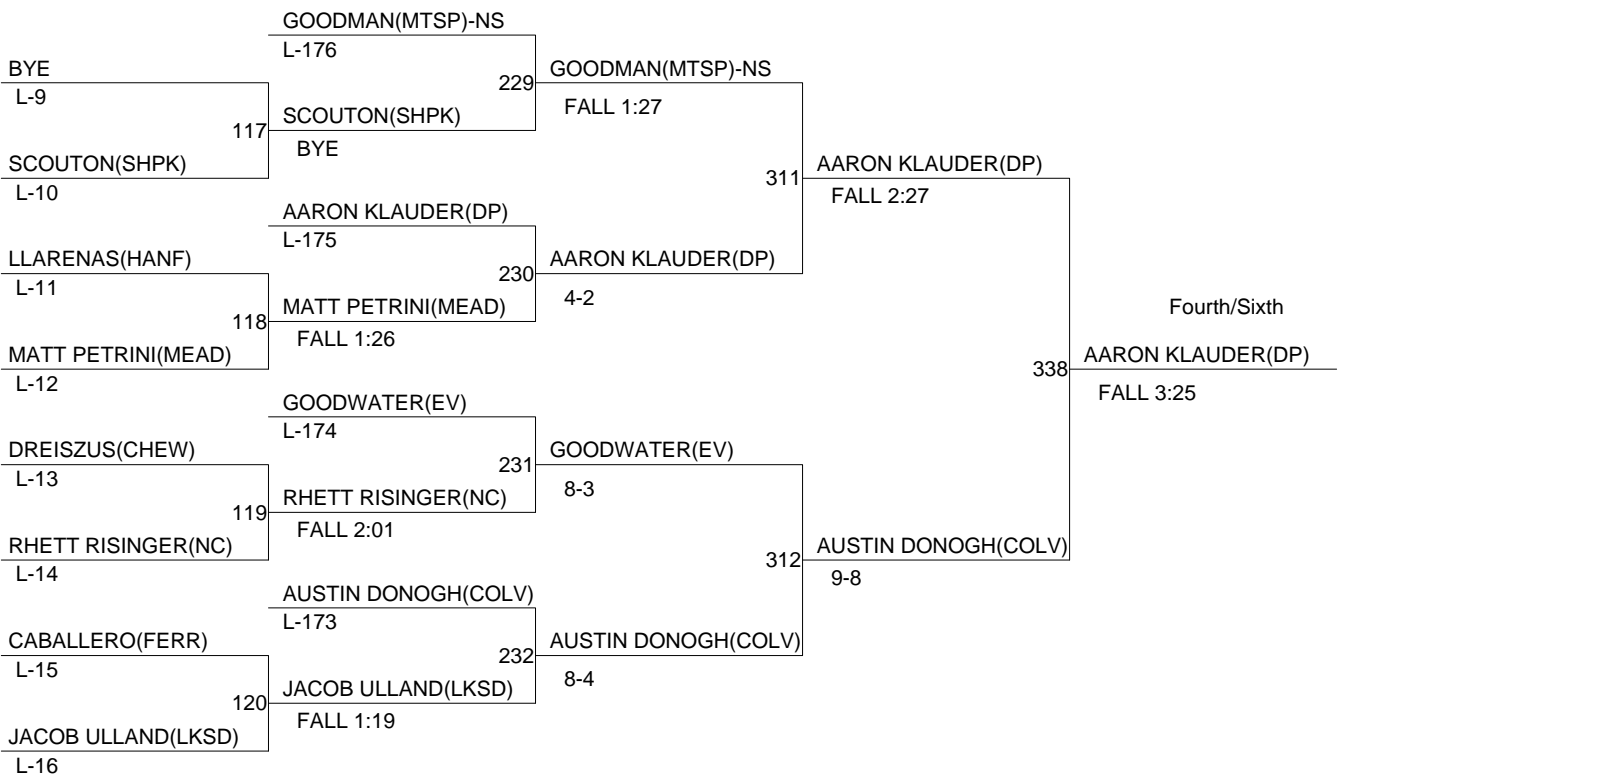

2012 DEER PARK INVITE

Weight Class : **113**