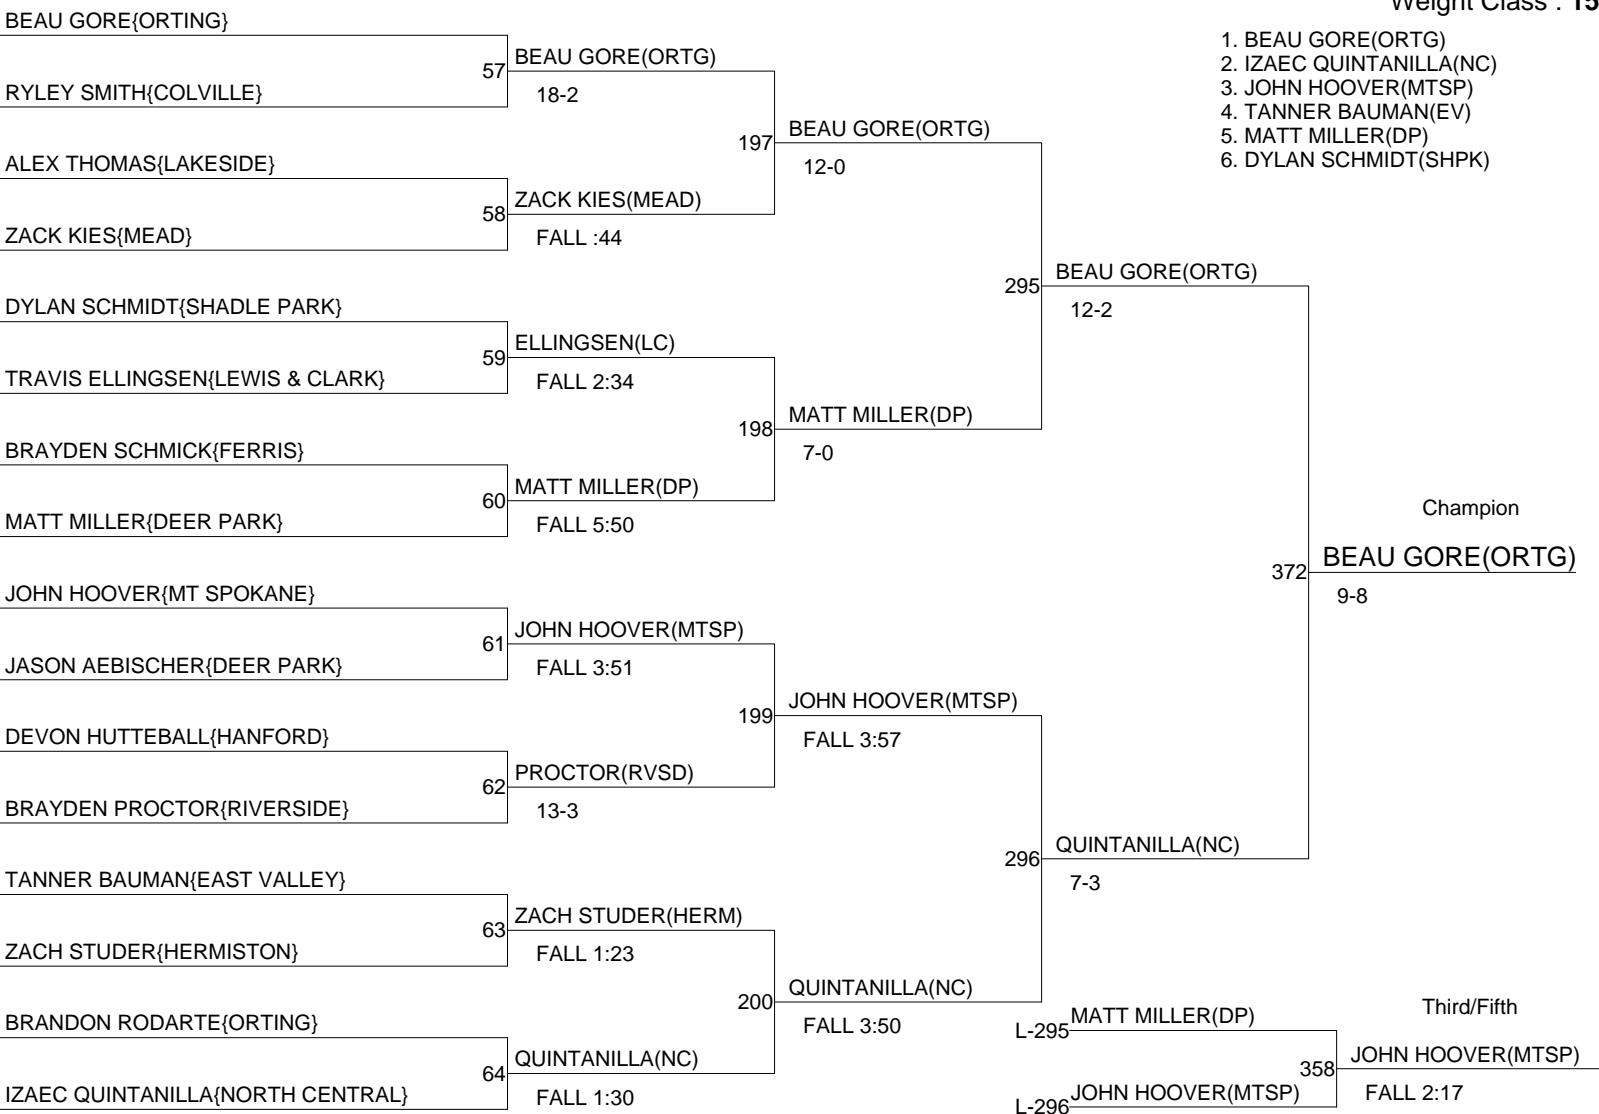

2012 DEER PARK INVITE

Weight Class : 152