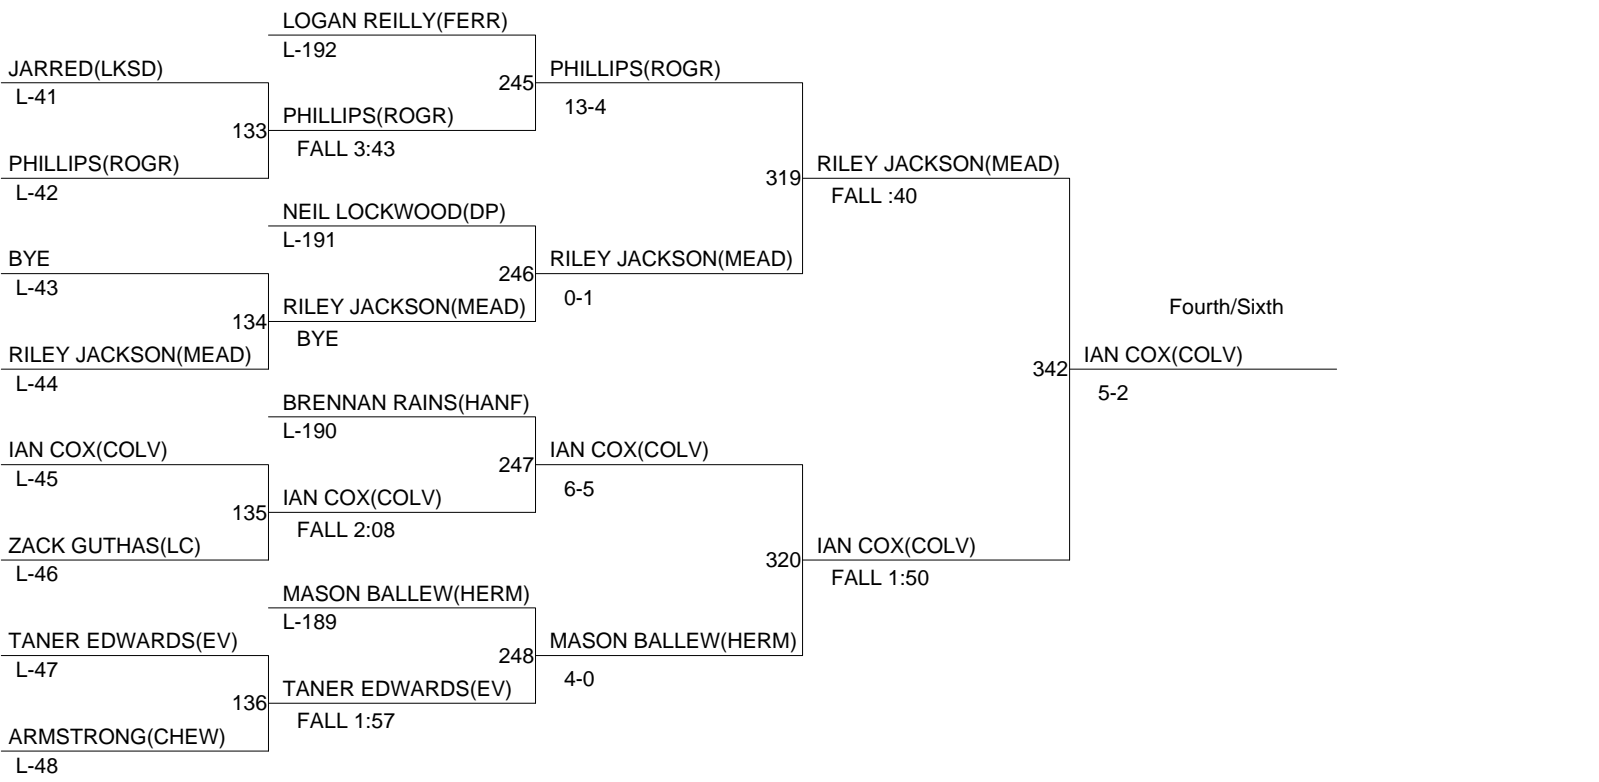

2012 DEER PARK INVITE

Weight Class : 138