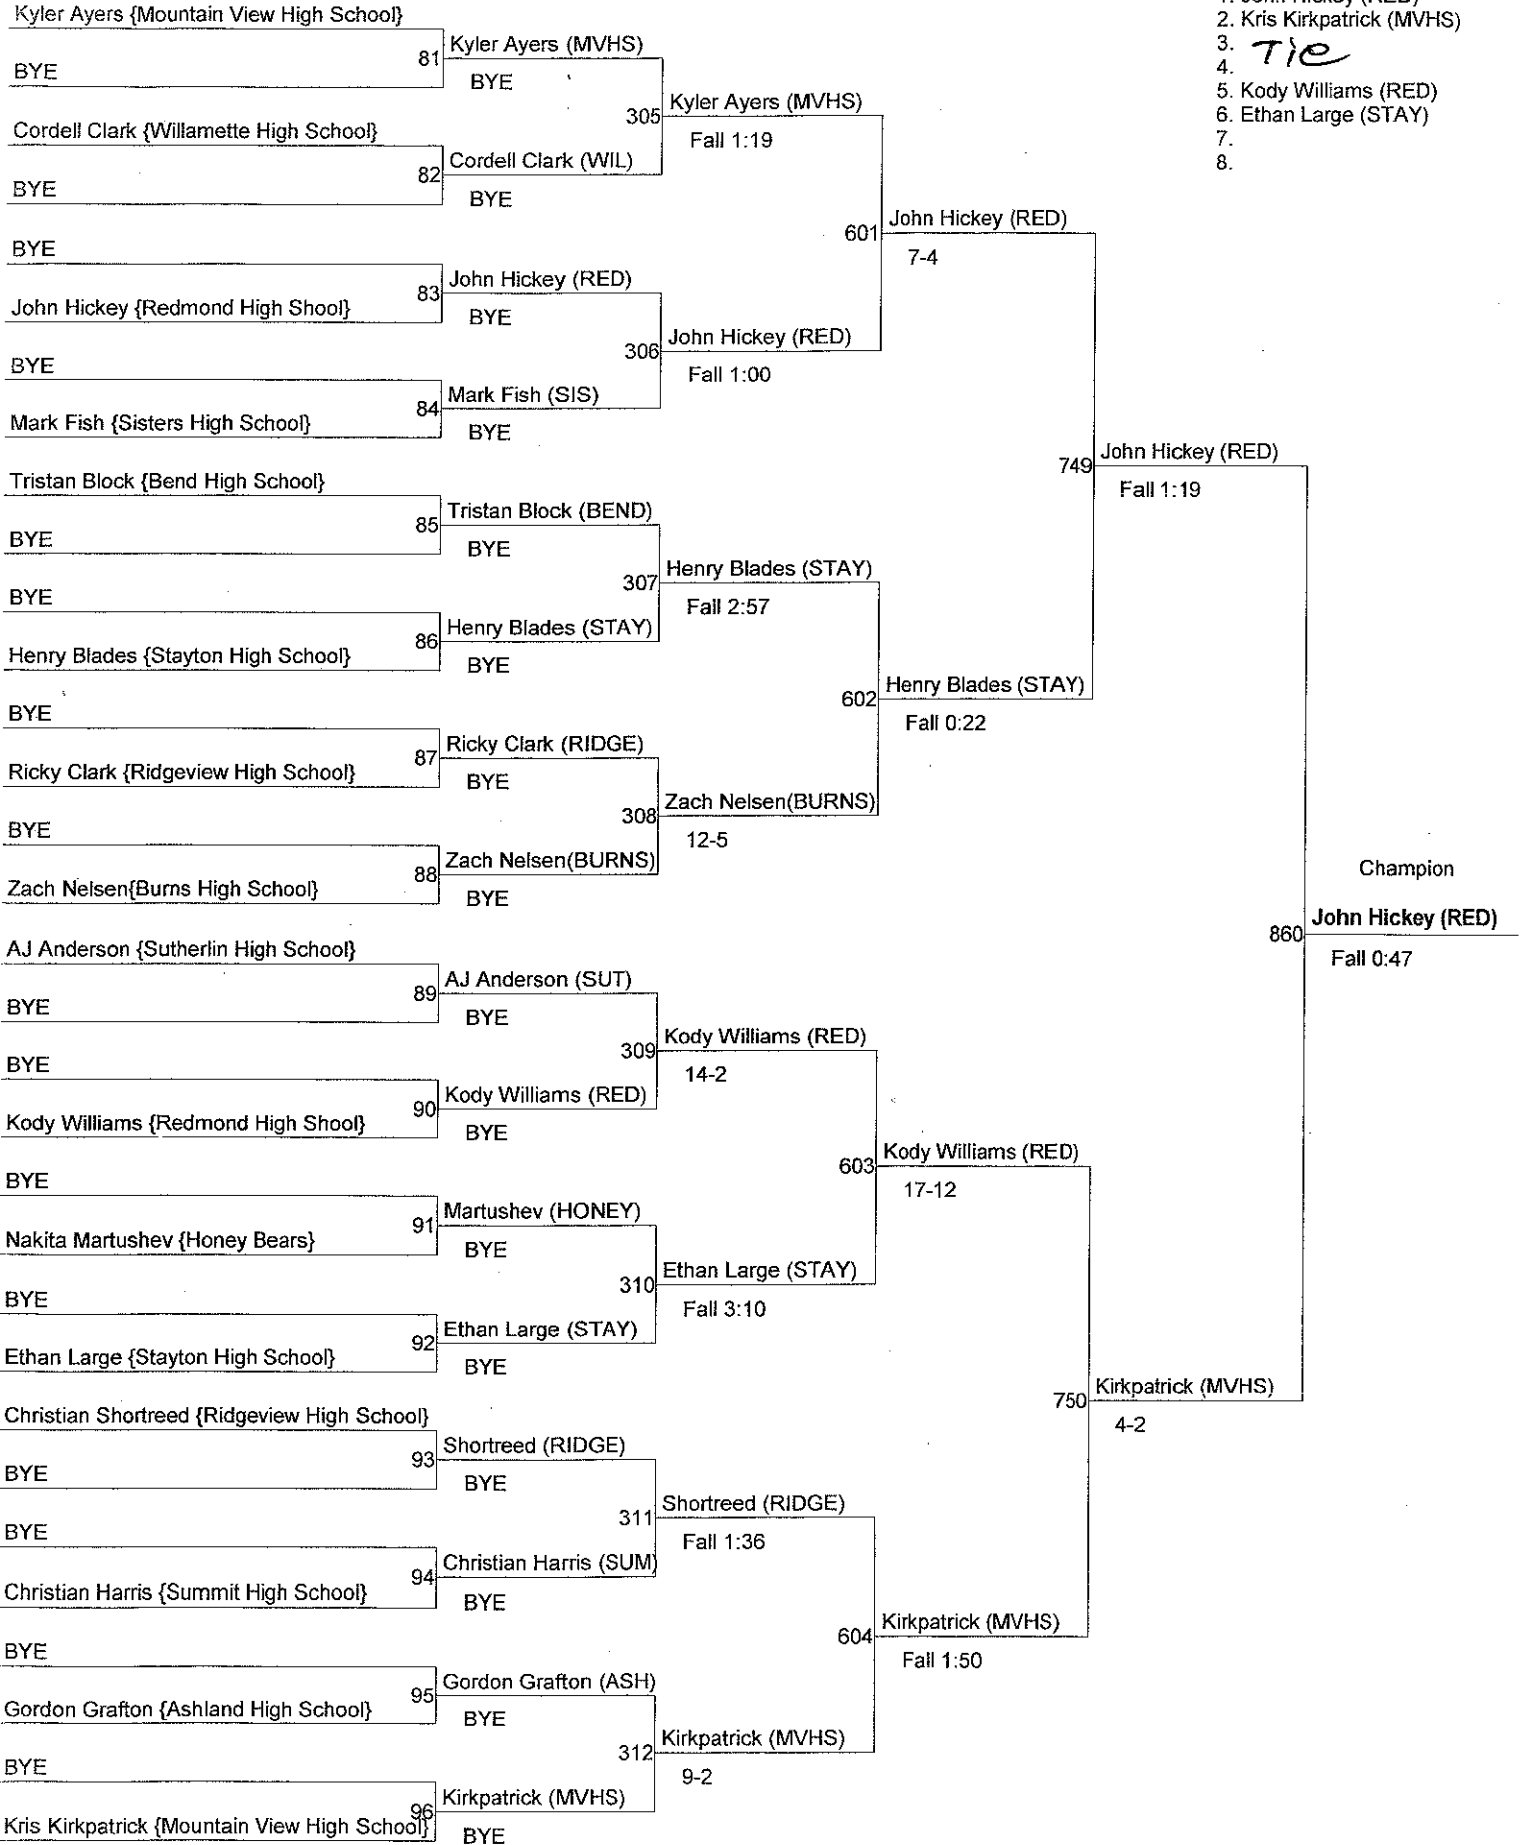

Bend High Invite

Weight : 132

1. Tye George (RED)
2. Tracy Pitcher (MVHS)
3. Nico Spring (BEND)
4. Gabe Thompson (SUM)
- 5.
6. *Tie*
- 7.
- 8.

Bend High Invite

Weight : 138

1. John Hickey (RED)
2. Kris Kirkpatrick (MVHS)
3. *Tie*
- 4.
5. Kody Williams (RED)
6. Ethan Large (STAY)
- 7.
- 8.