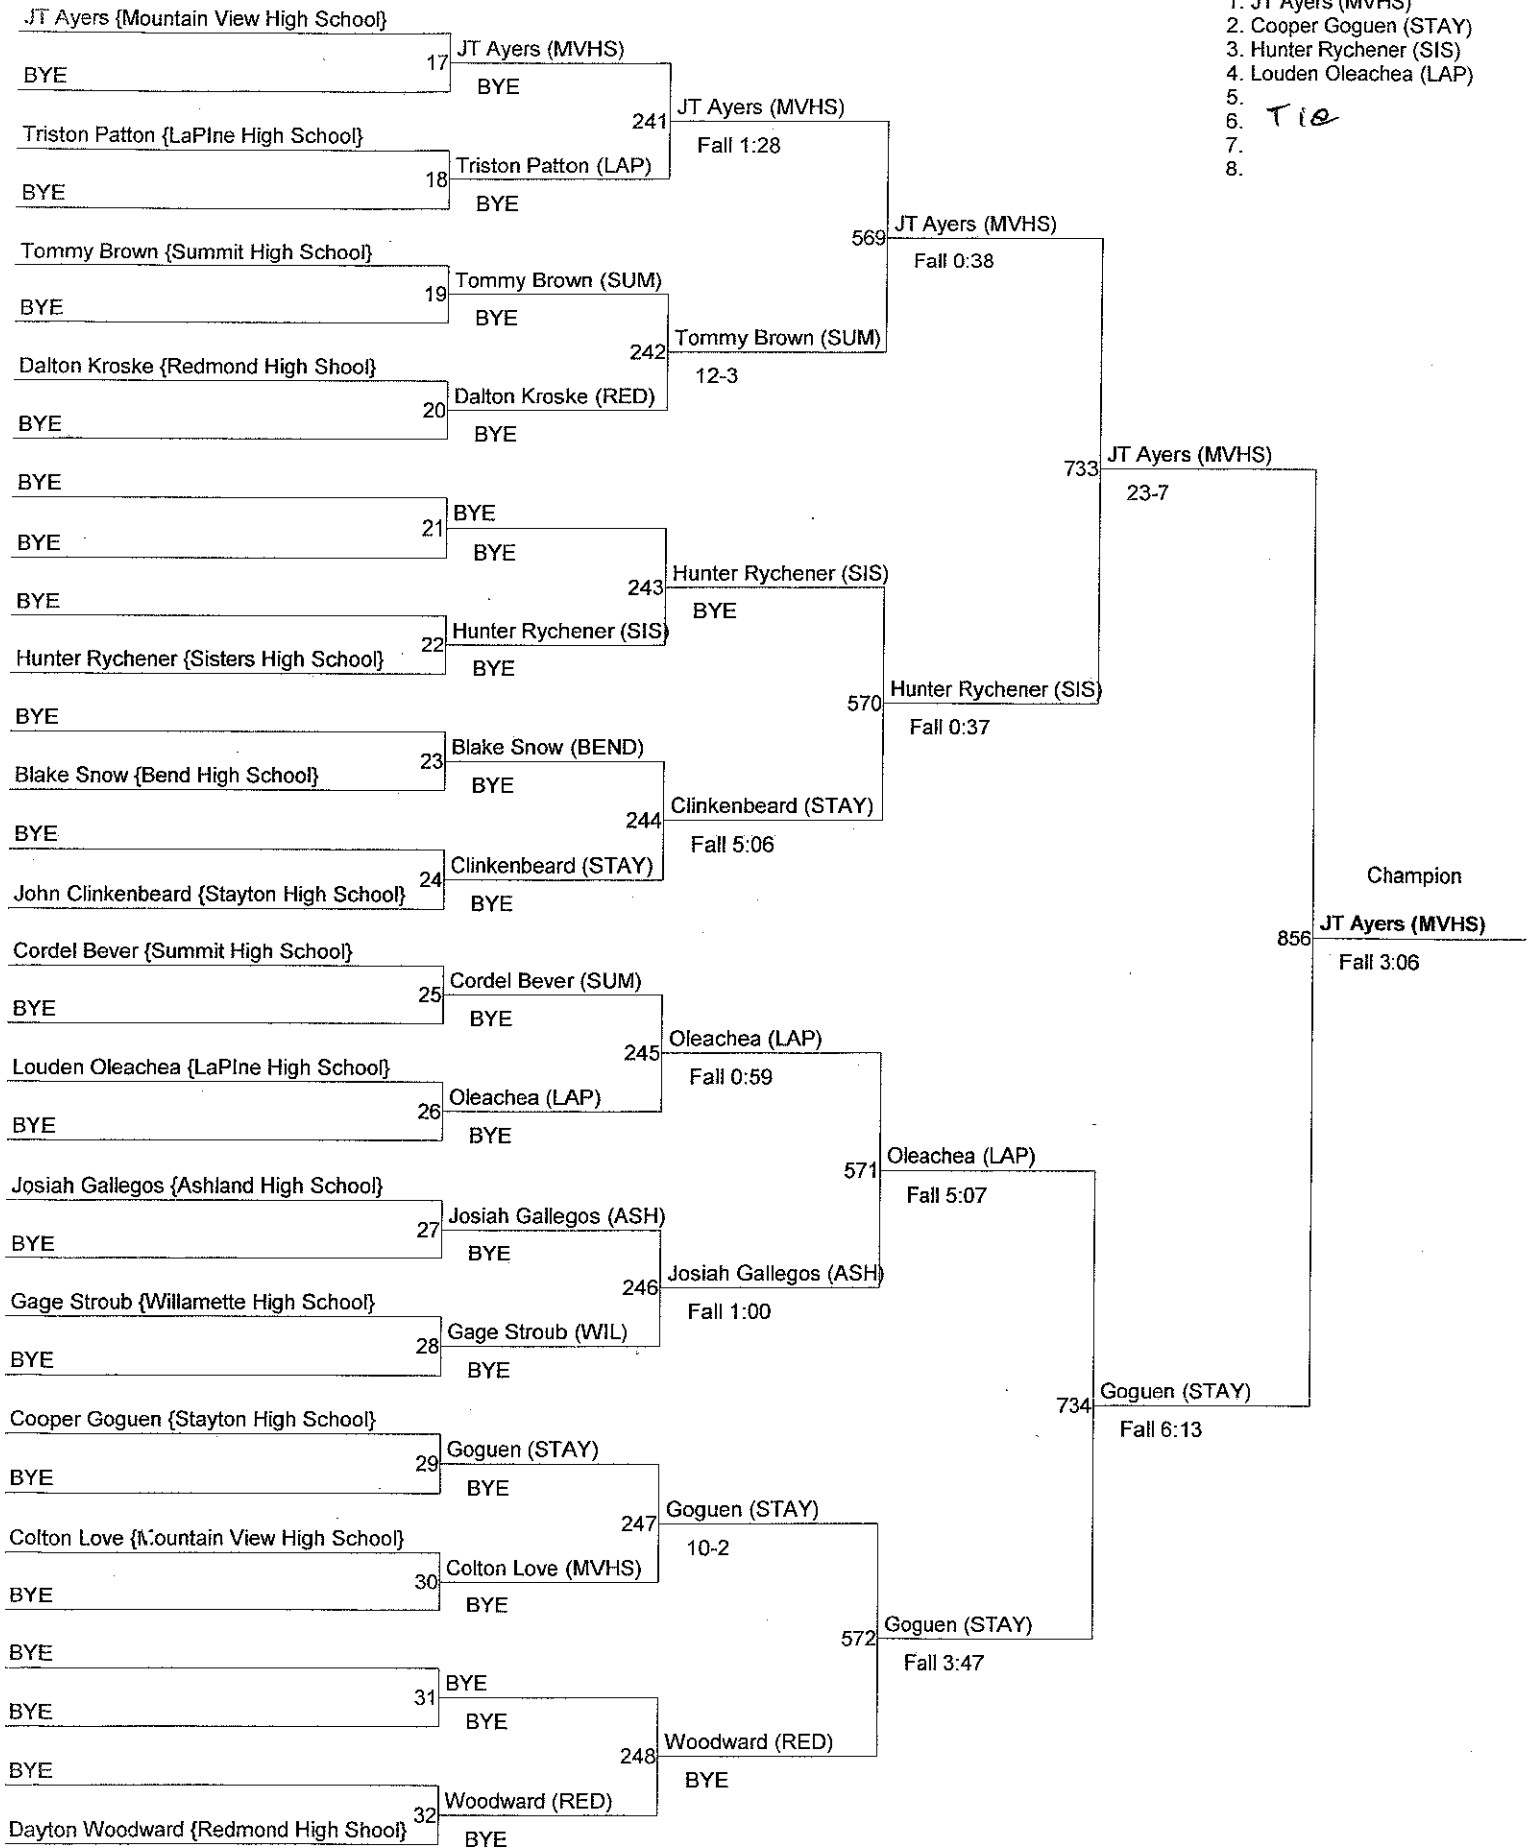

Bend High Invite

Weight : 106

1. Zach Howe (MVHS)
2. Thorin Wilson (LAP)
- 3.
4. *Ties*
5. *see*
6. *Bracket*
- 7.
- 8.

Consolation Bracket 106

Bend High Invite

Weight : 113

1. JT Ayers (MVHS)
2. Cooper Goguen (STAY)
3. Hunter Rychener (SIS)
4. Louden Oleachea (LAP)
- 5.
6. *Tie*
- 7.
- 8.