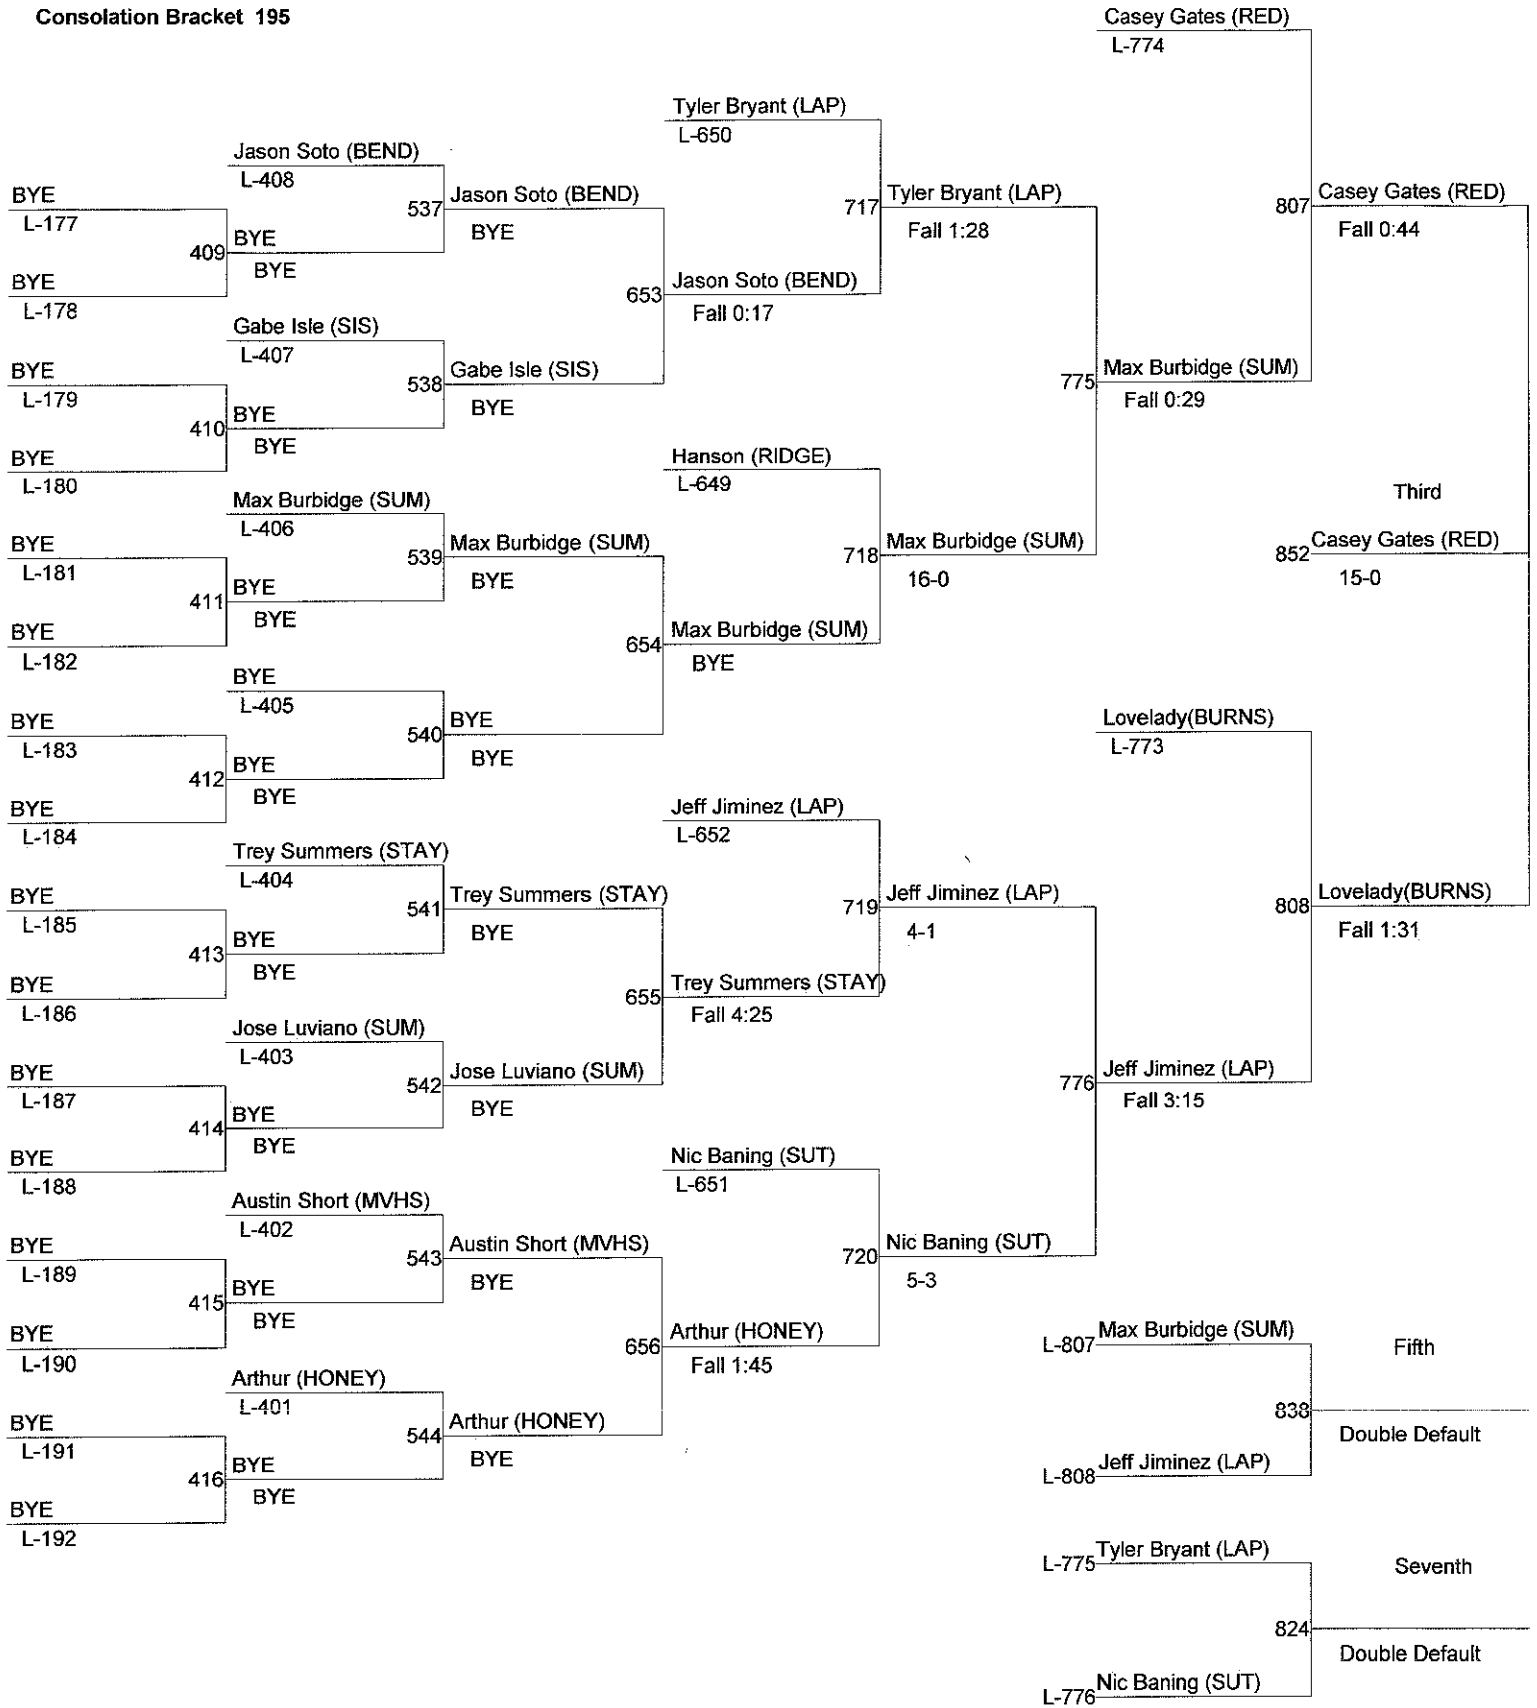

Consolation Bracket 195