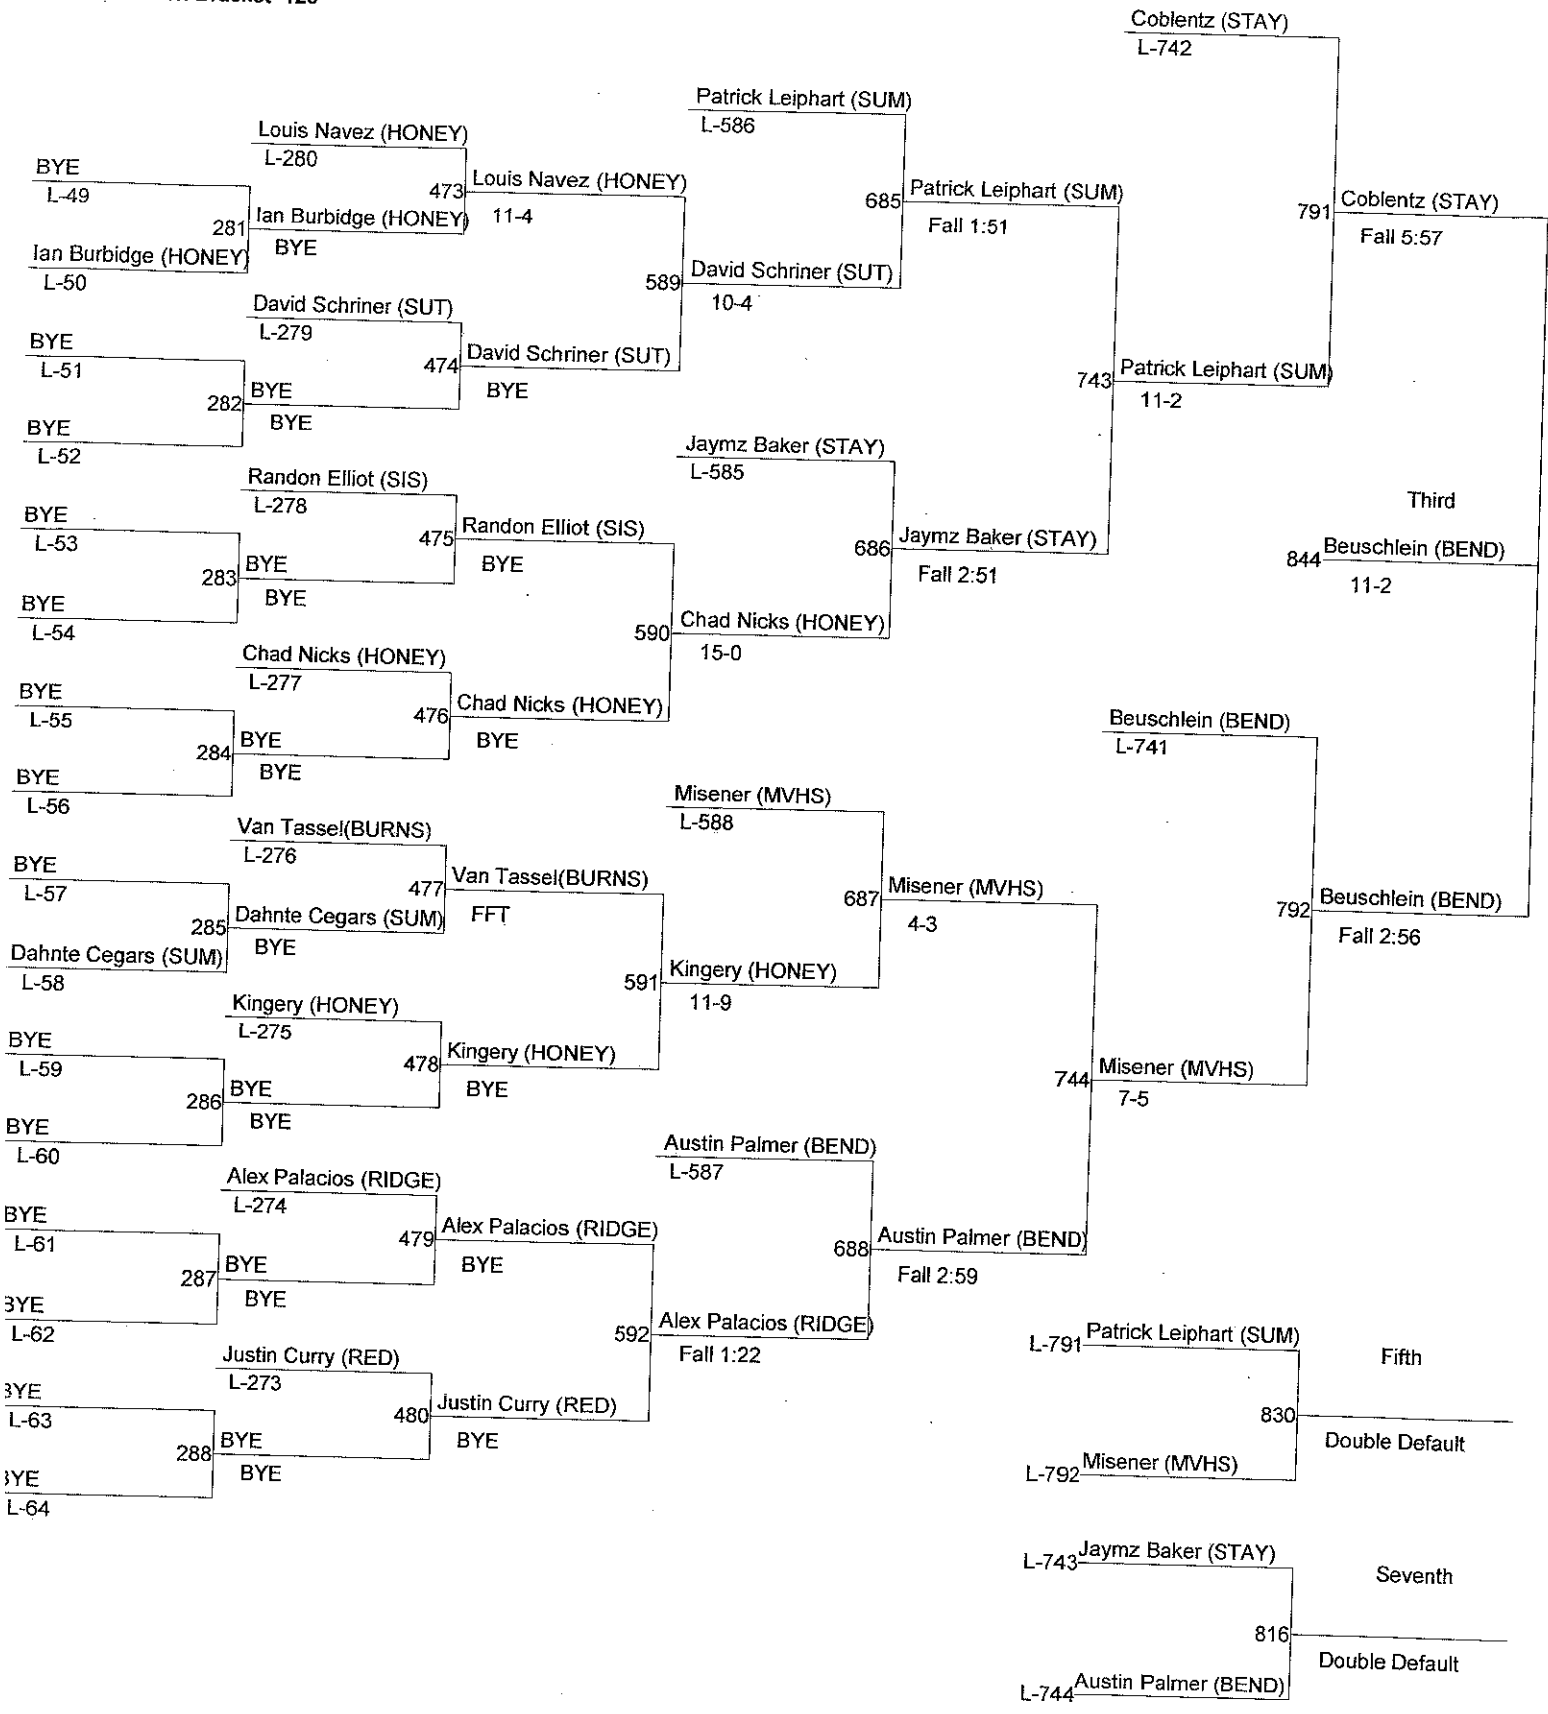

Bend High Invite

Weight : 126

1. Brandon Short (RED)
2. Kaleb Winebarger (MVHS)
3. Kasey Beuschlein (BEND)
4. Austin Coblentz (STAY)
- 5.
6. Tie
- 7.
- 8.

Champion
Brandon Short (RED)

Consolation Bracket 126