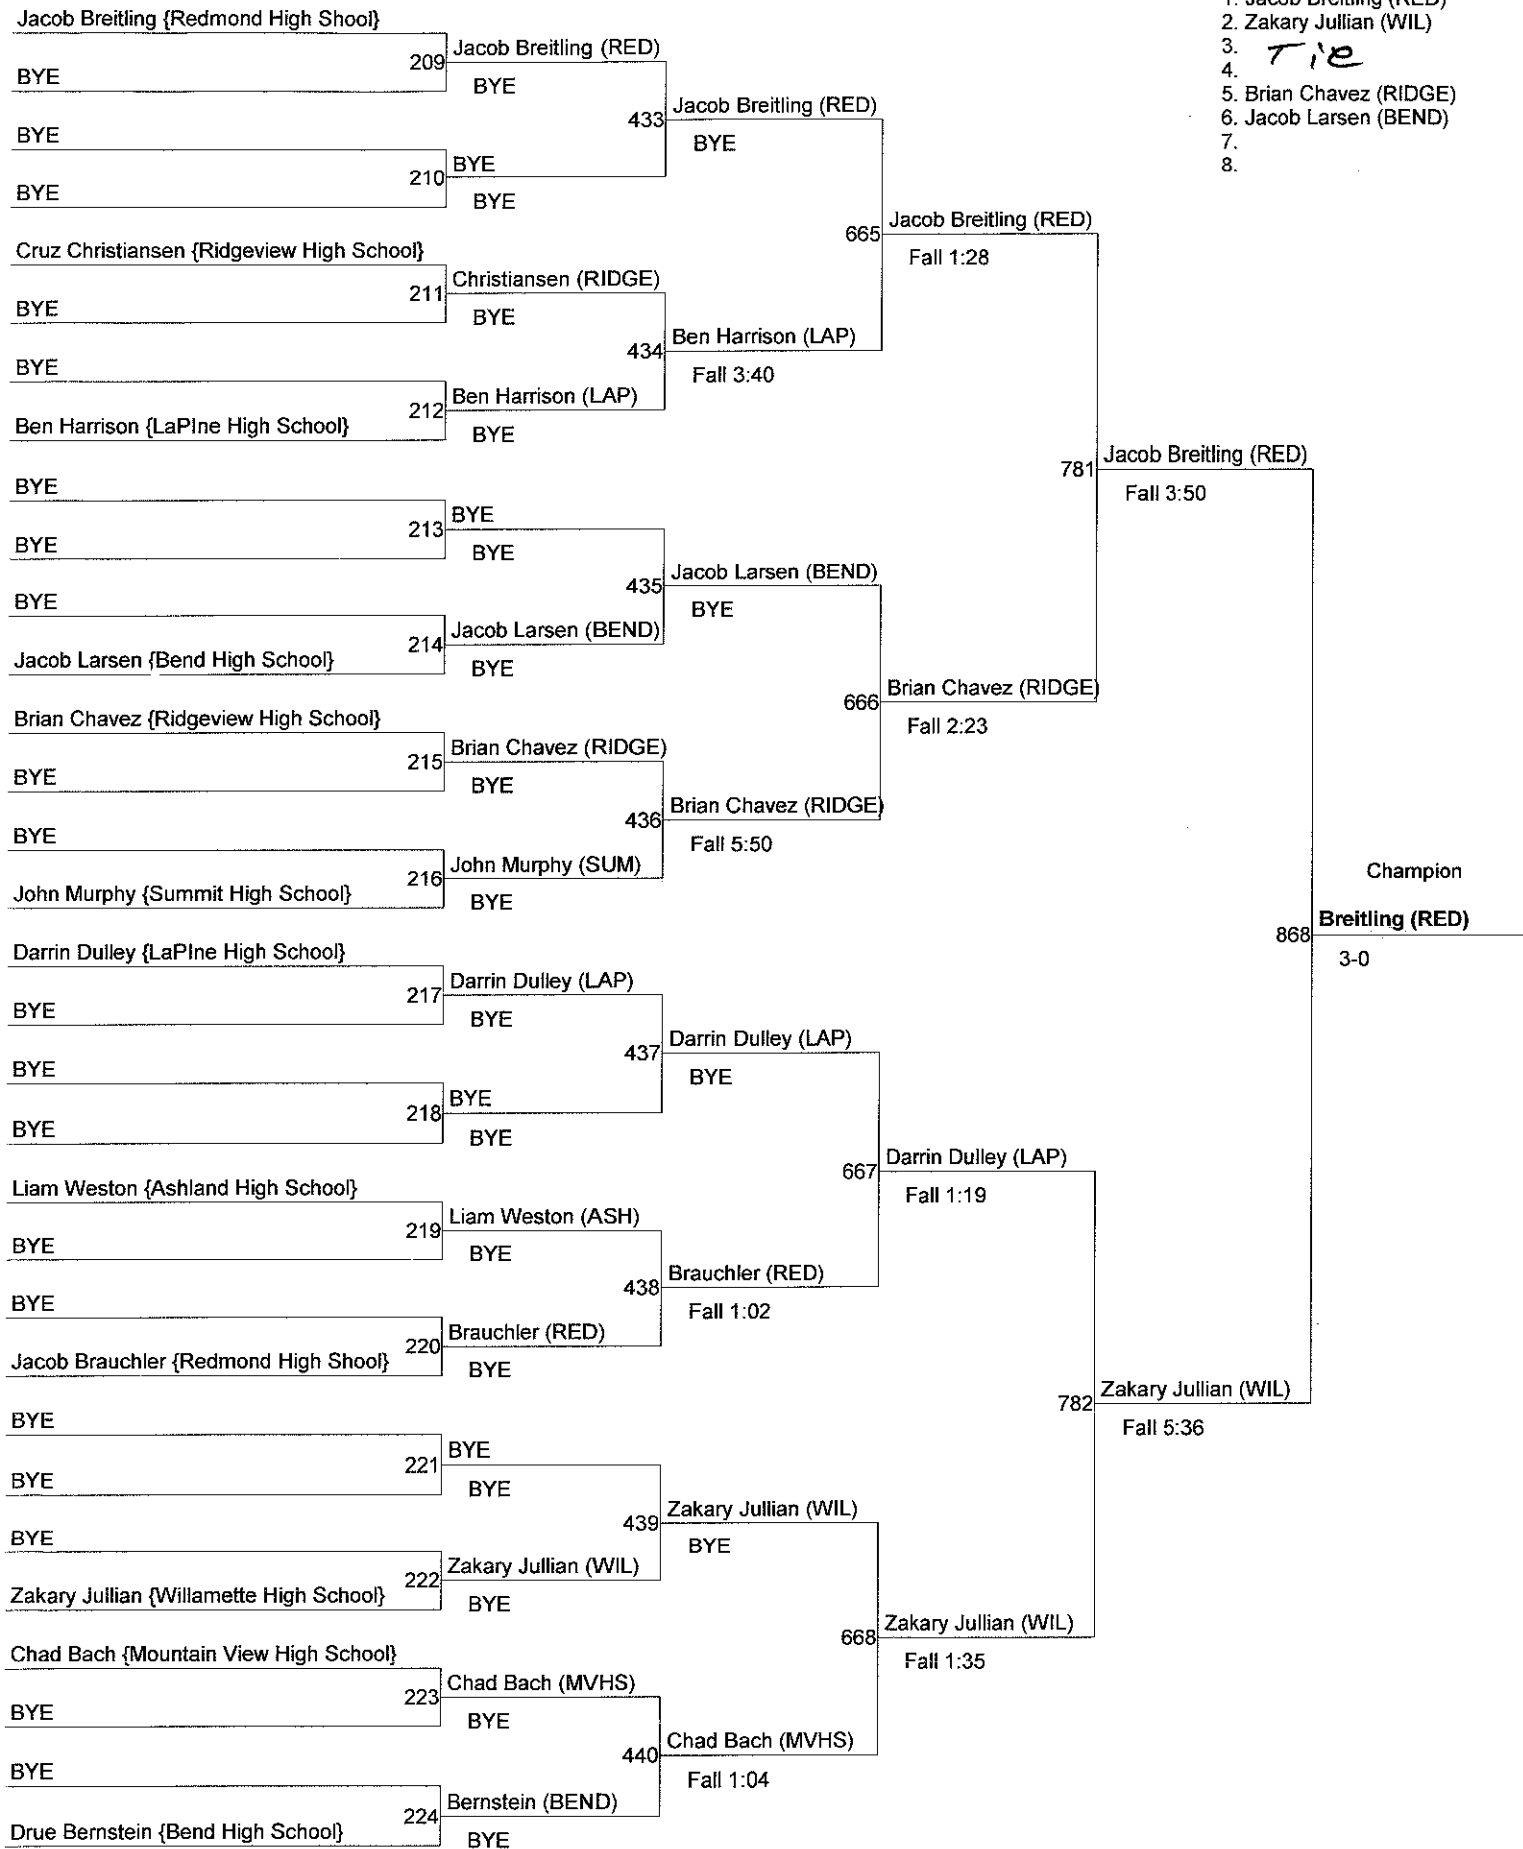

Bend High Invite

Weight : 285

1. Jacob Breitling (RED)
2. Zakary Jullian (WIL)
3. *Tie*
4. *Tie*
5. Brian Chavez (RIDGE)
6. Jacob Larsen (BEND)
- 7.
- 8.