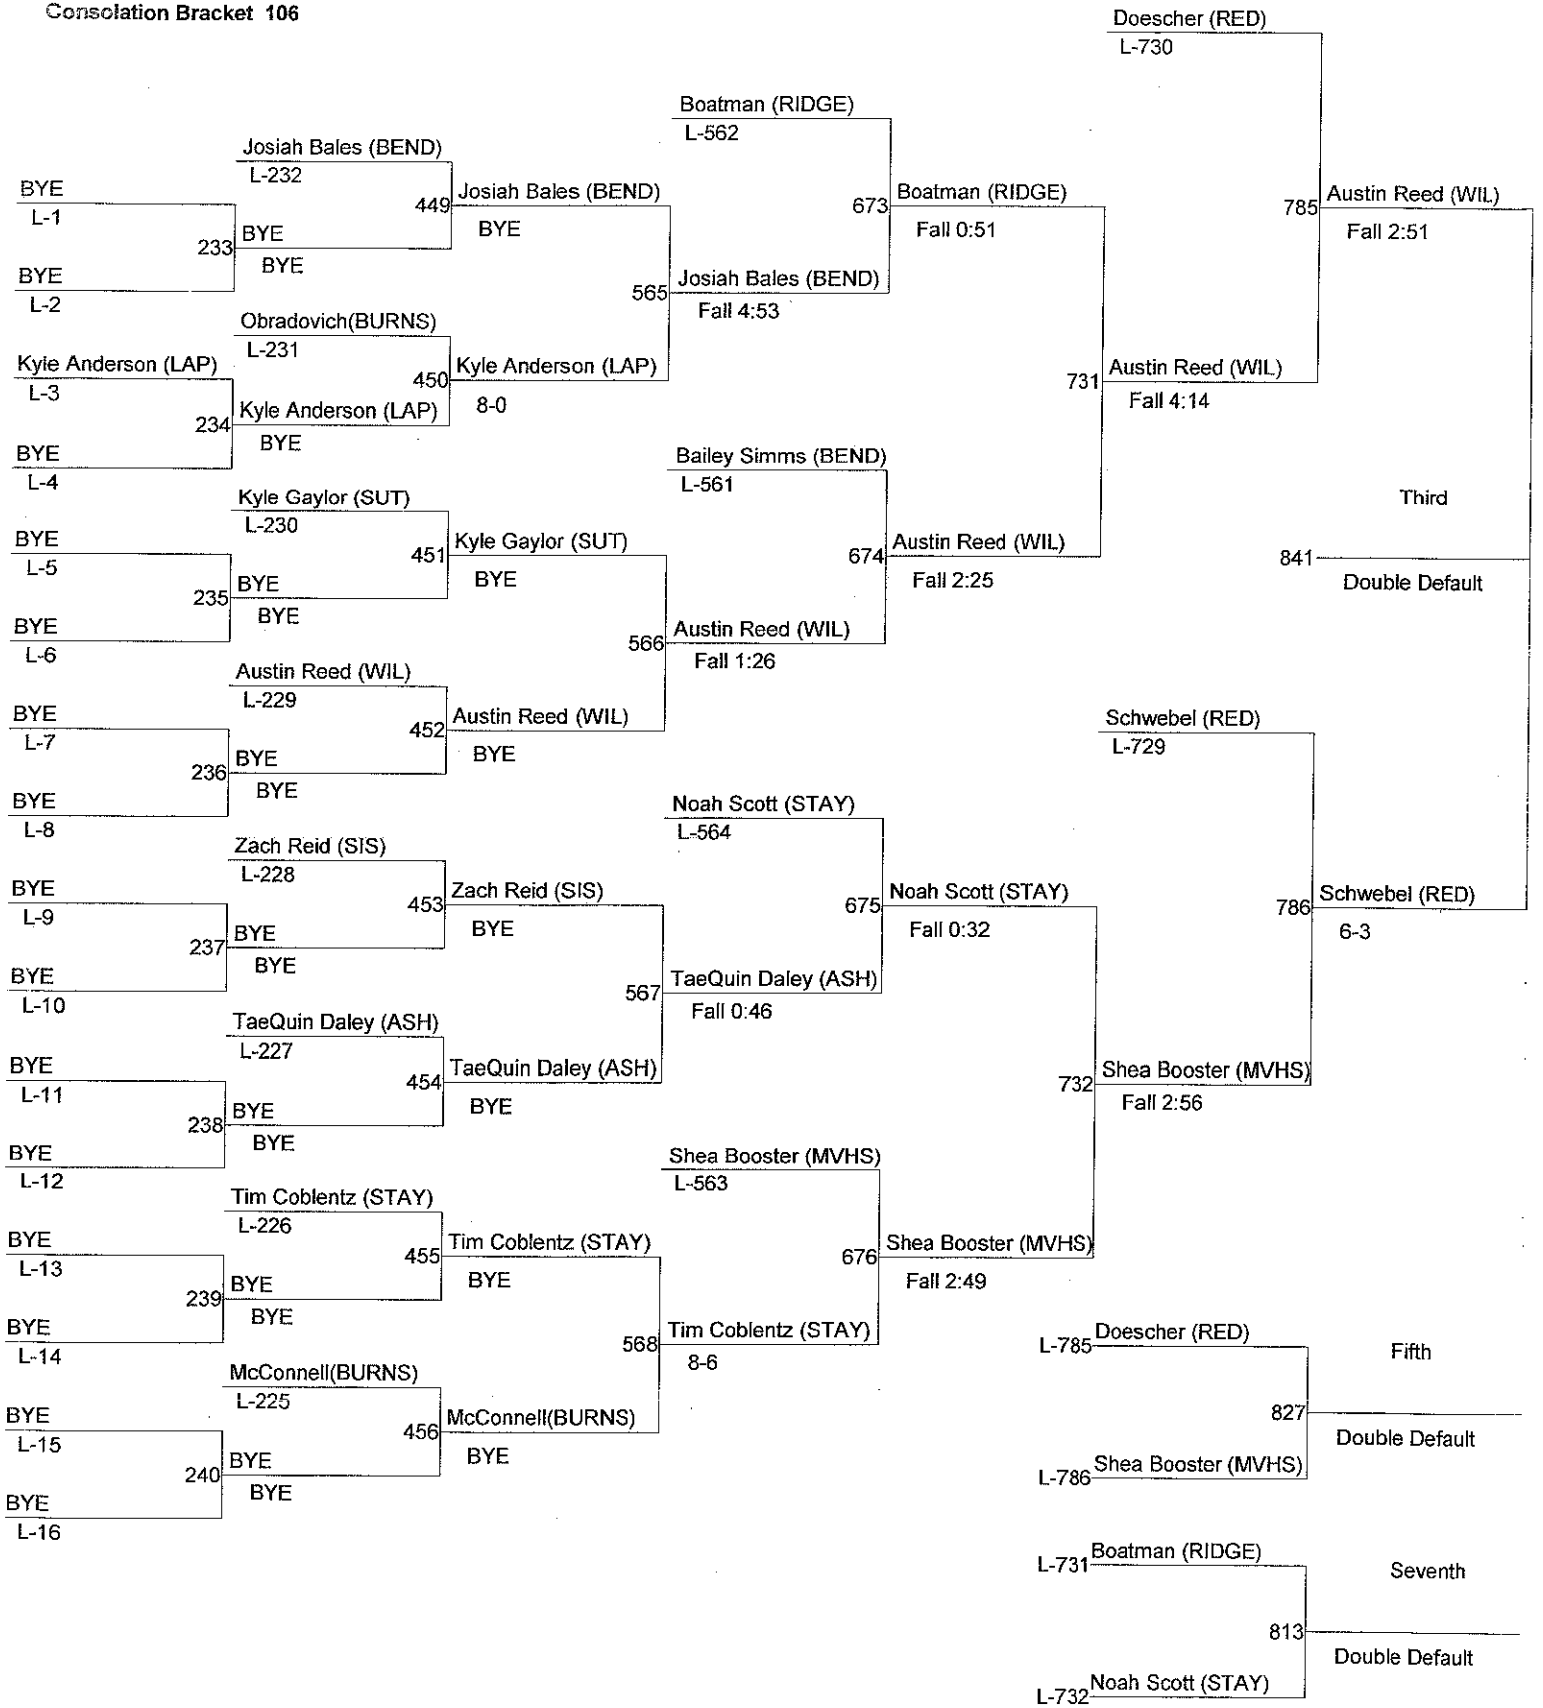

Bend High Invite

1/12/2013

1. Redmond High Shool..	395.5	7. Ridgeview High School..	109
2. Mountain View High School..	342	8. Willamette High School..	100.5
3. Stayton High School..	207	9. Summit High School..	88.5
4. Burns High School..	203	10. Ashland High School..	84
5. Bend High School..	165	11. Sisters High School..	47
6. LaPine High School..	122	12. Sutherlin High School..	31
		13. Honey Bears..	19.5

Bend High Invite

Weight : 106

1. Zach Howe (MVHS)
2. Thorin Wilson (LAP)
- 3.
4. *Ties*
5. *see*
6. *Bracket*
- 7.
- 8.

Consolation Bracket 106

Bend High Invite

Weight : 113

1. JT Ayers (MVHS)
2. Cooper Goguen (STAY)
3. Hunter Rychener (SIS)
4. Louden Oleachea (LAP)
- 5.
6. *Tie*
- 7.
- 8.