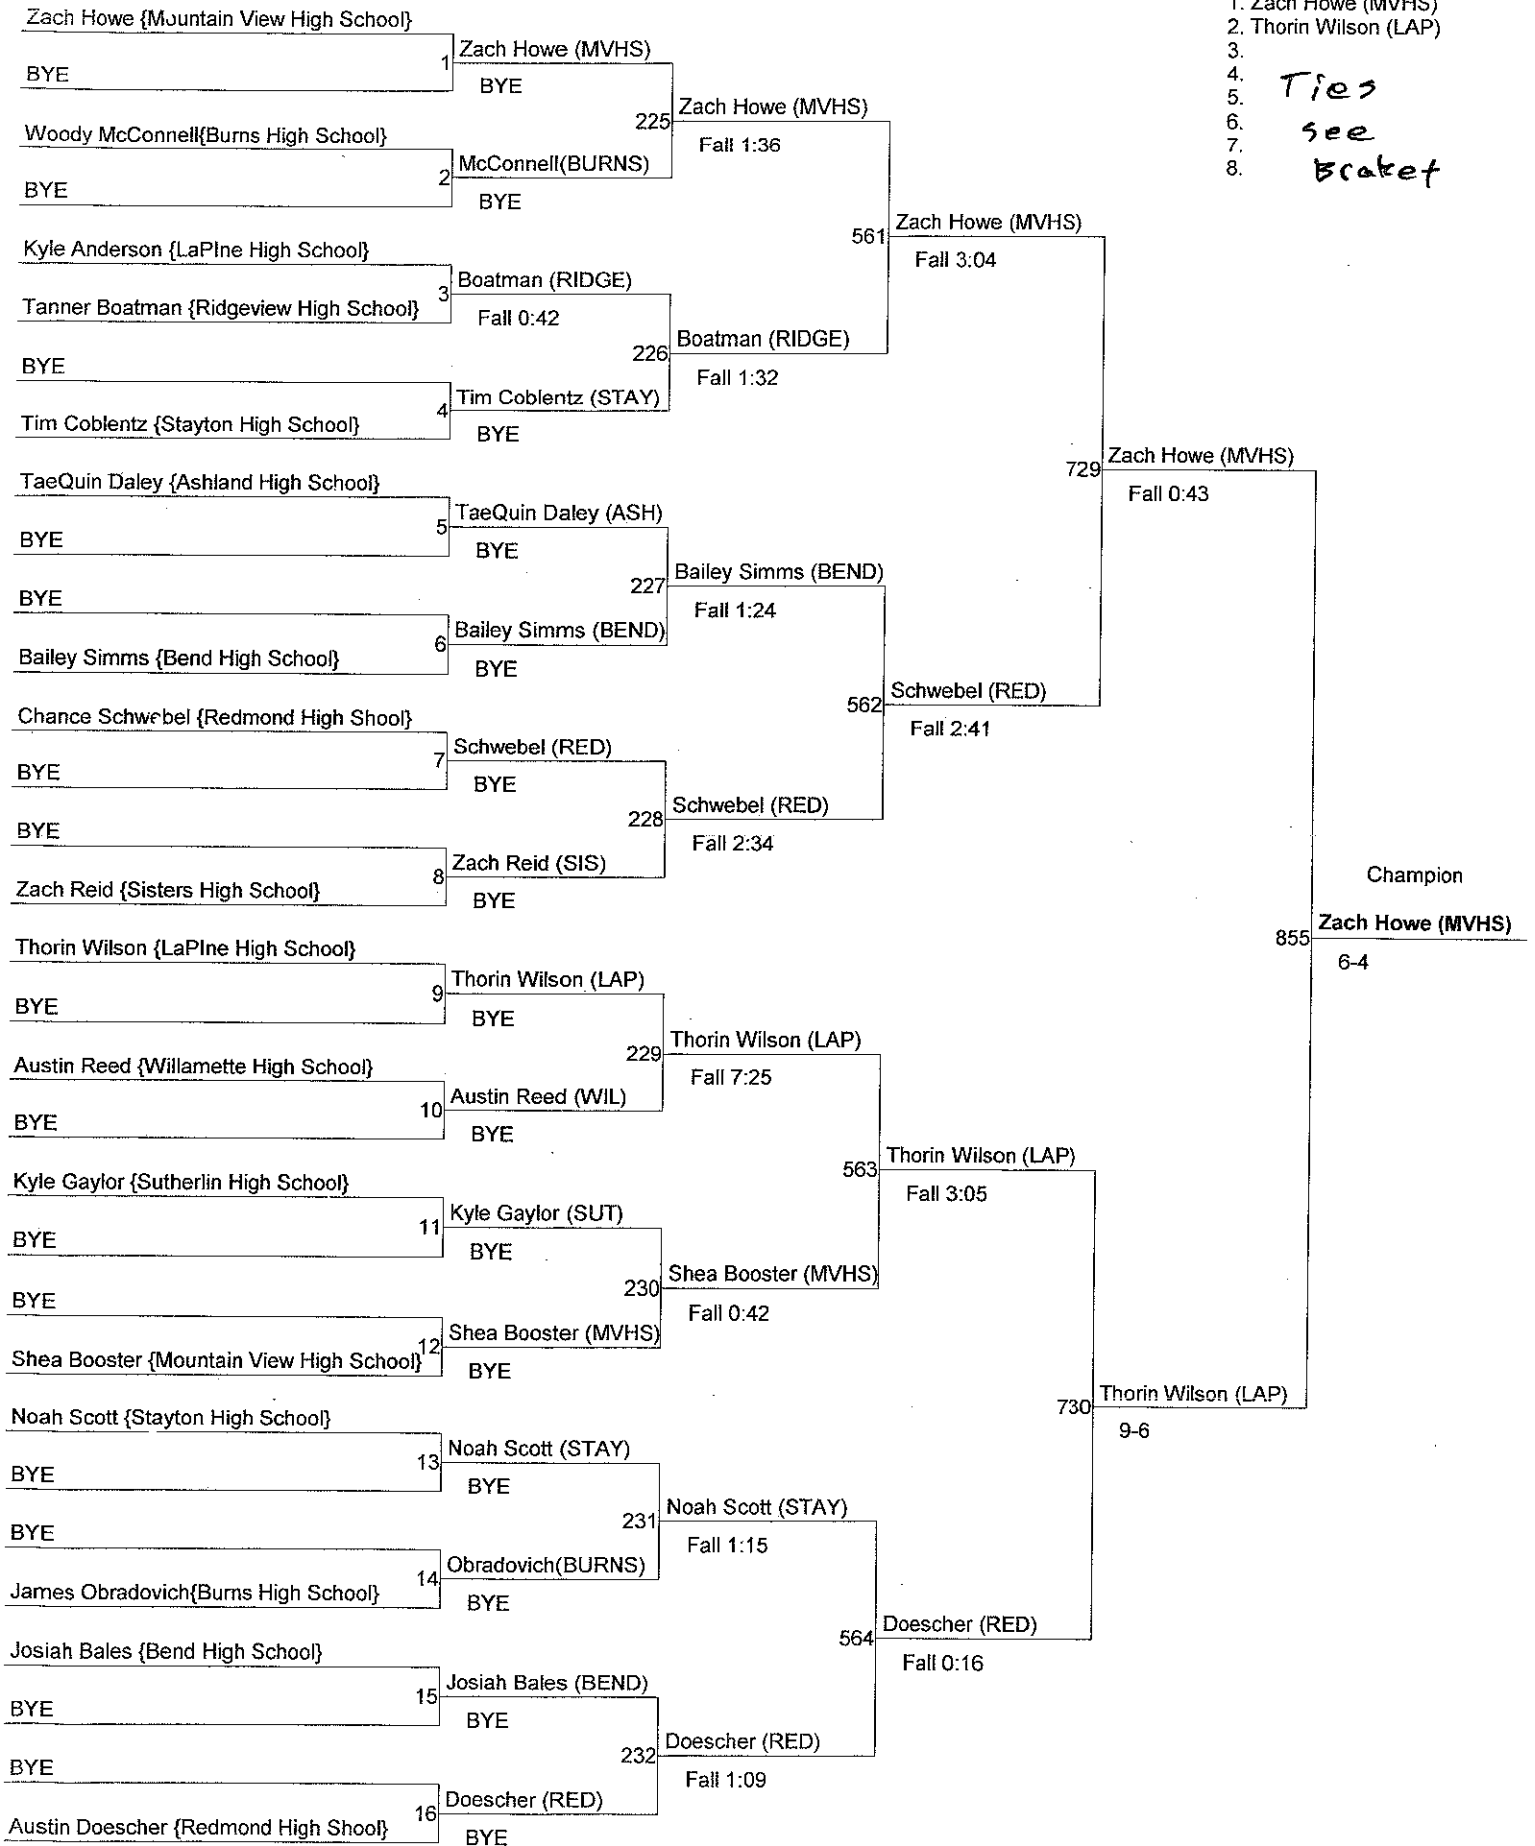

Bend High Invite

Weight : 106

1. Zach Howe (MVHS)
2. Thorin Wilson (LAP)
- 3.
4. *Ties*
5. *see*
6. *Bracket*
- 7.
- 8.

Consolation Bracket 106

Bend High Invite

Weight : 113

1. JT Ayers (MVHS)
2. Cooper Goguen (STAY)
3. Hunter Rychener (SIS)
4. Louden Oleachea (LAP)
- 5.
6. *Tie*
- 7.
- 8.