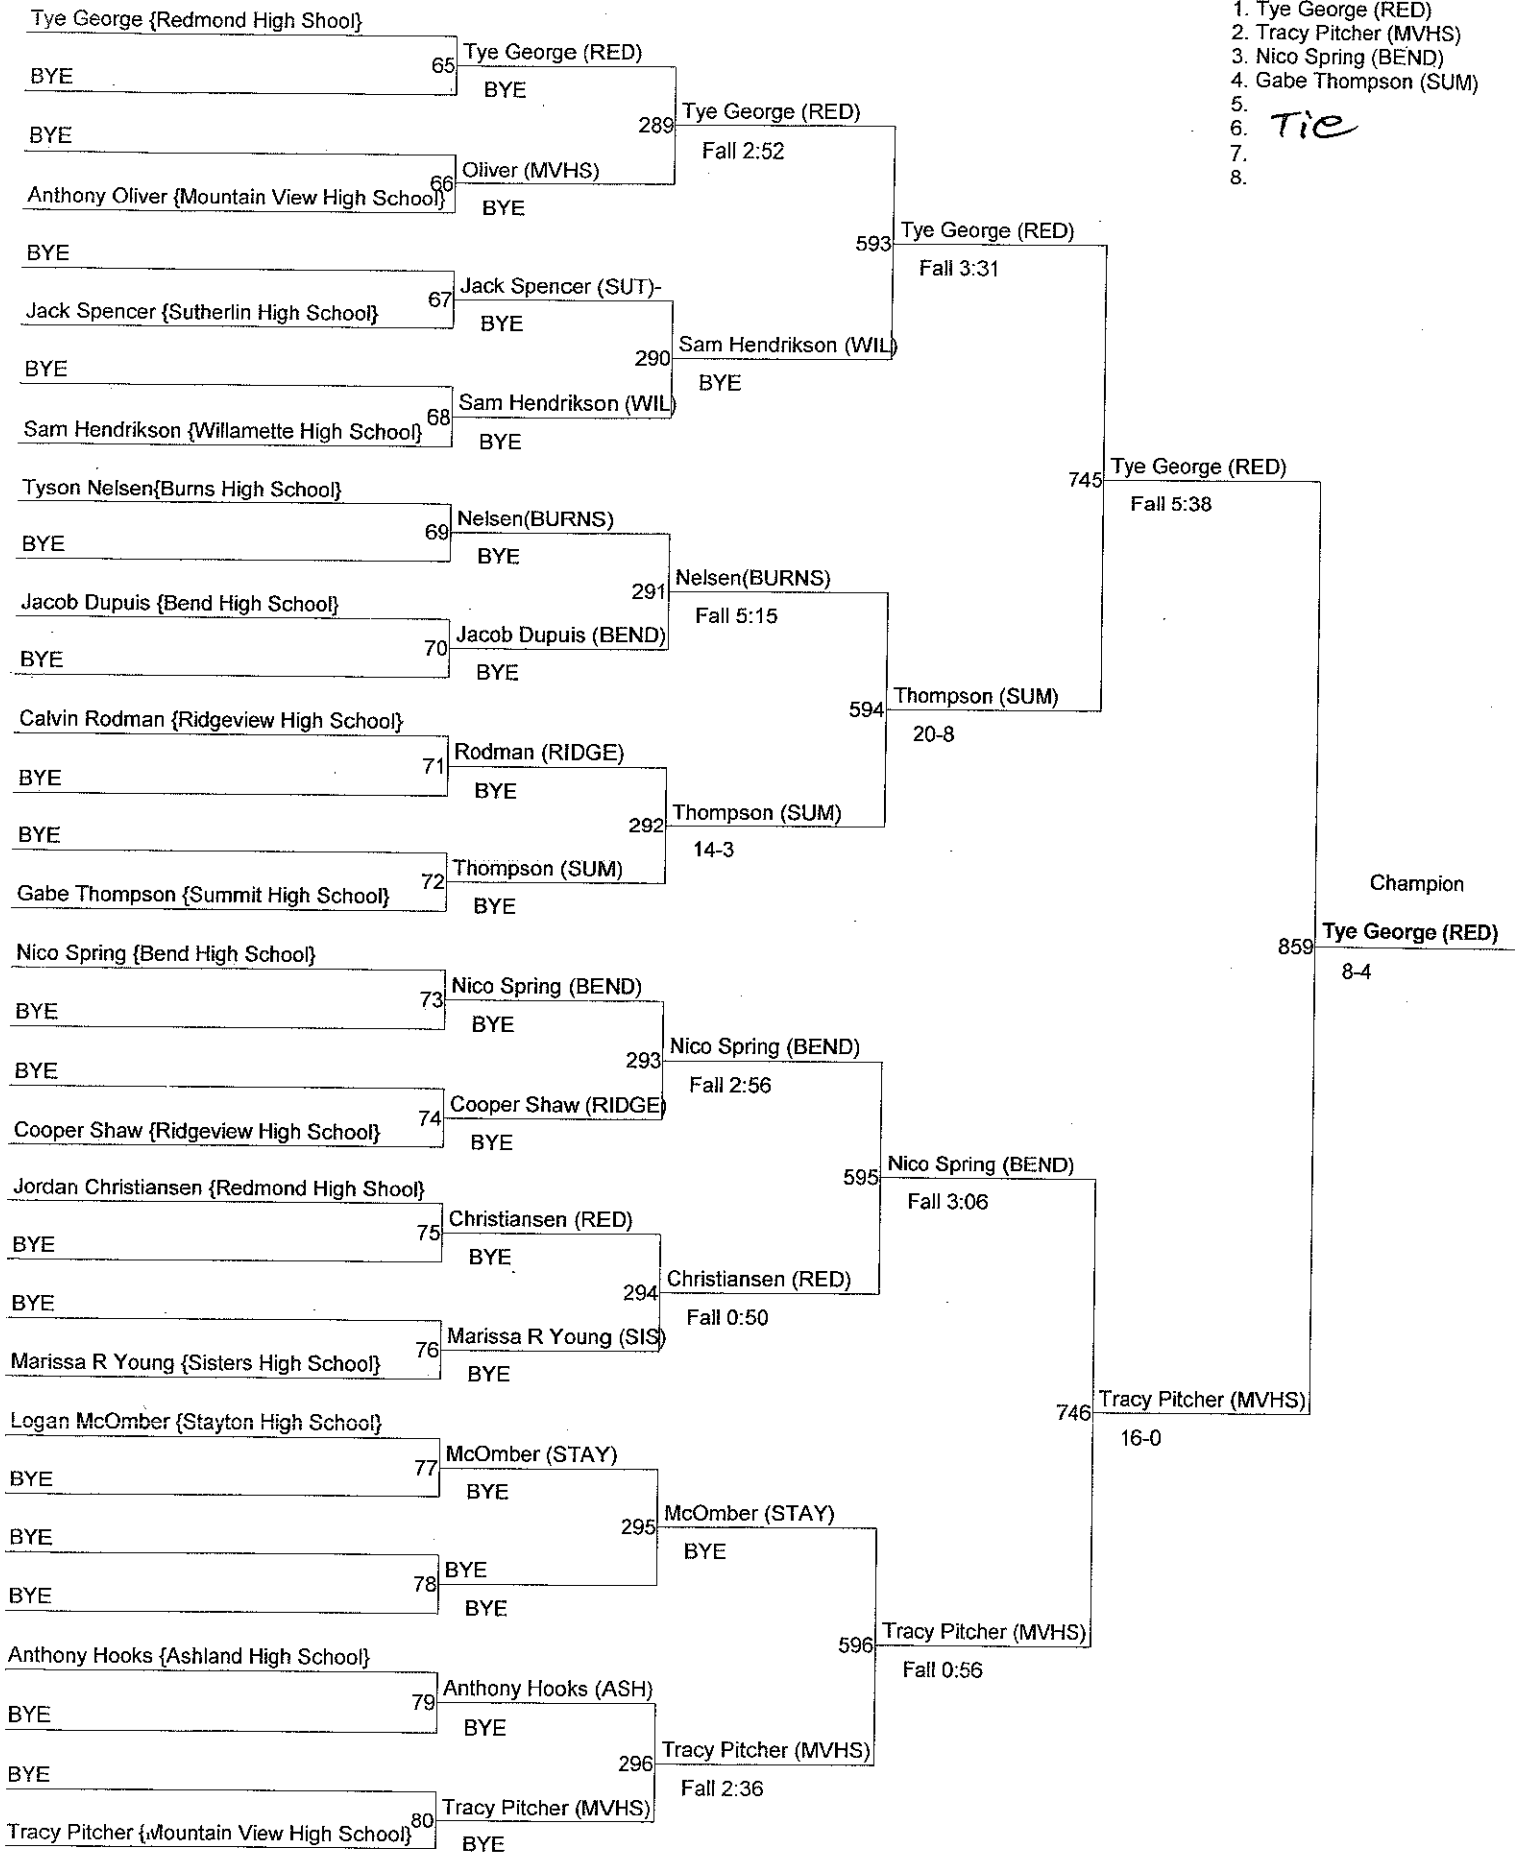

Bend High Invite

Weight : 132

1. Tye George (RED)
2. Tracy Pitcher (MVHS)
3. Nico Spring (BEND)
4. Gabe Thompson (SUM)
- 5.
6. *Tie*
- 7.
- 8.