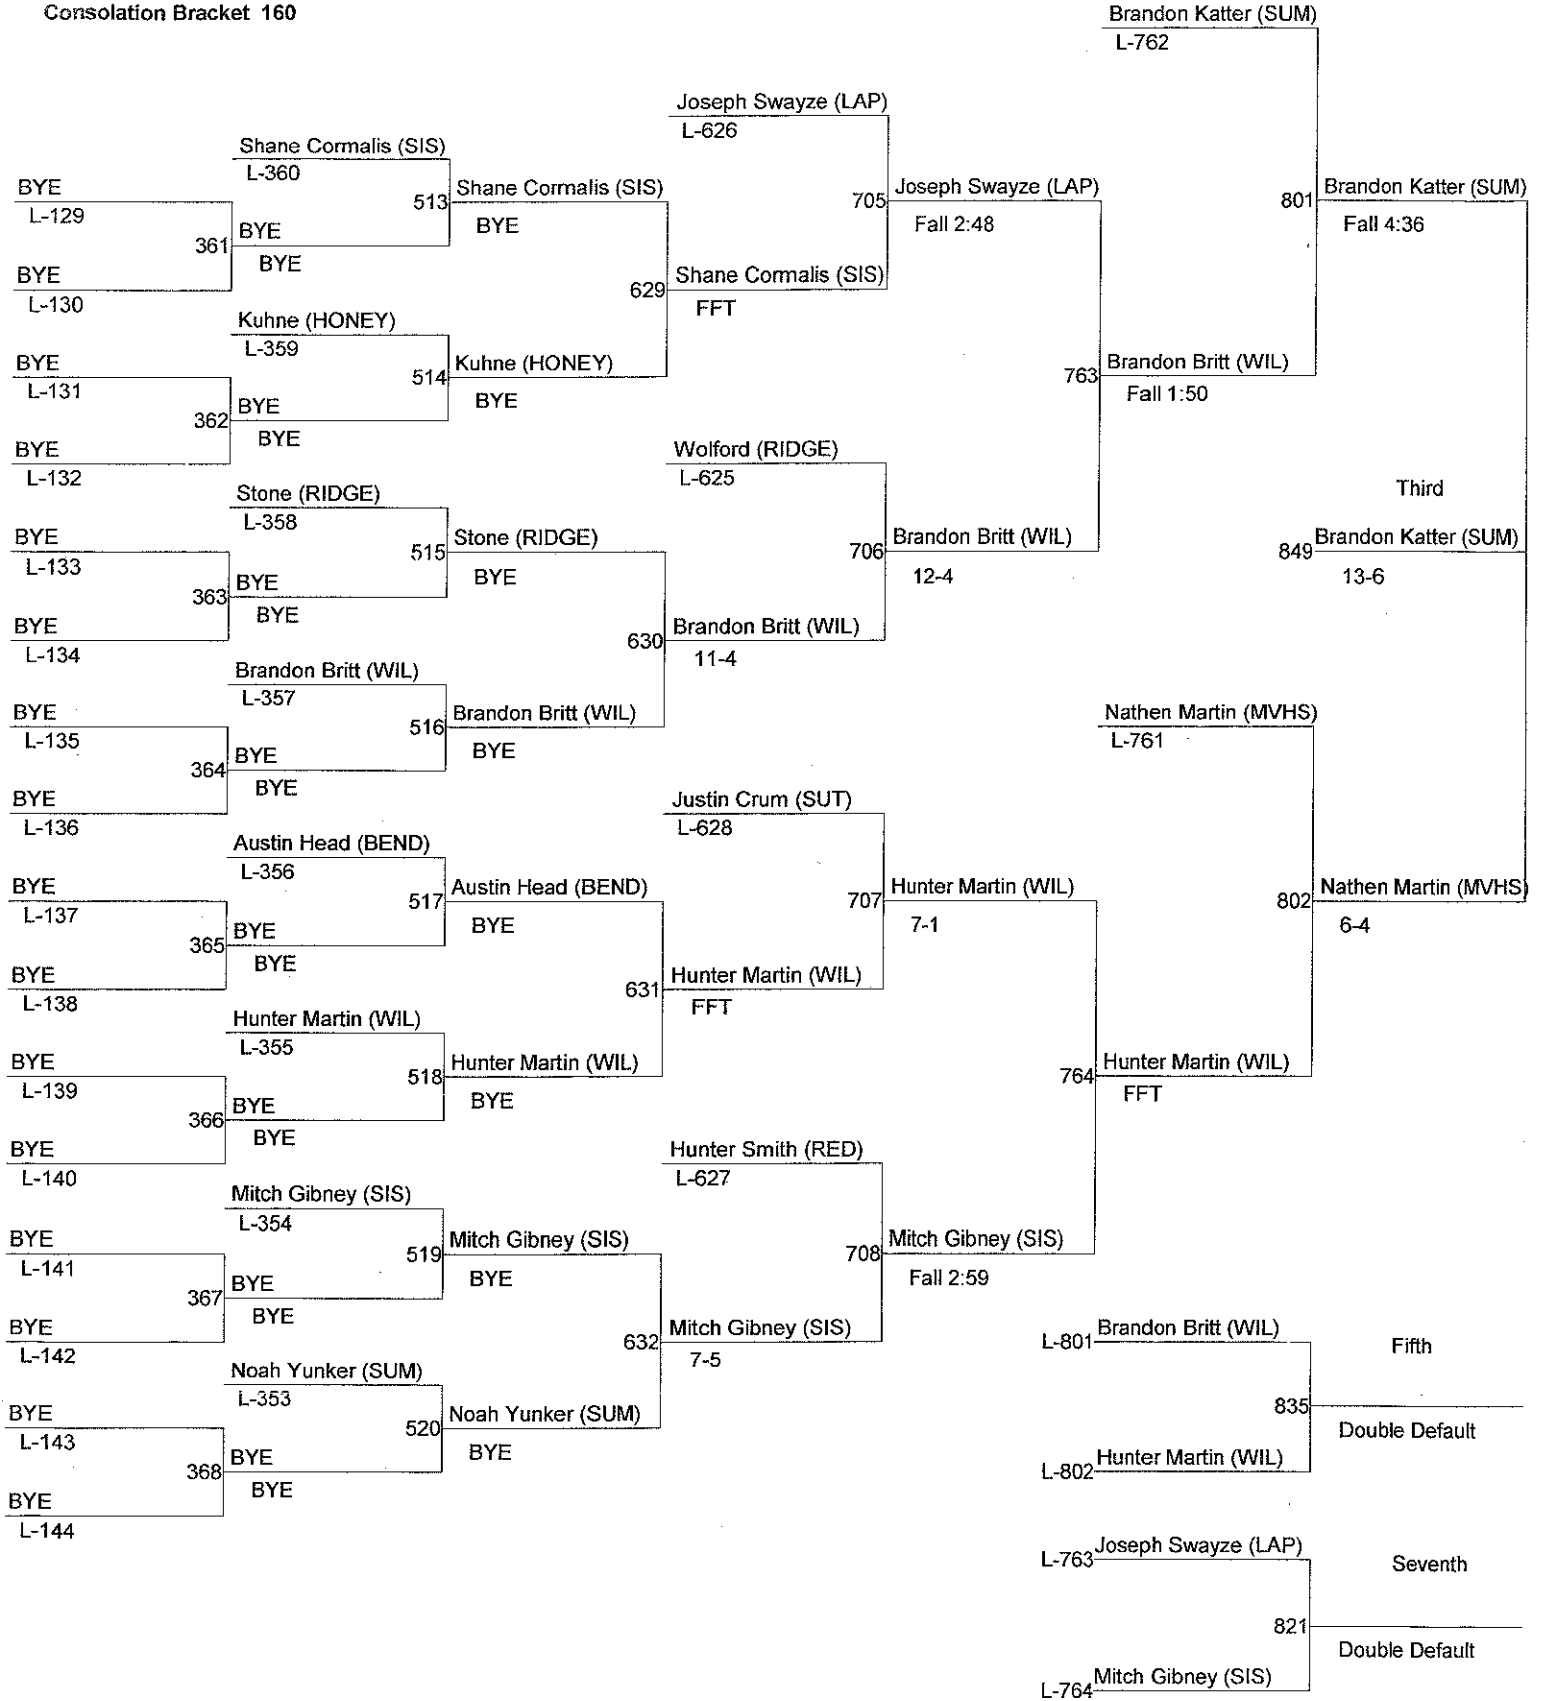

Consolation Bracket 160