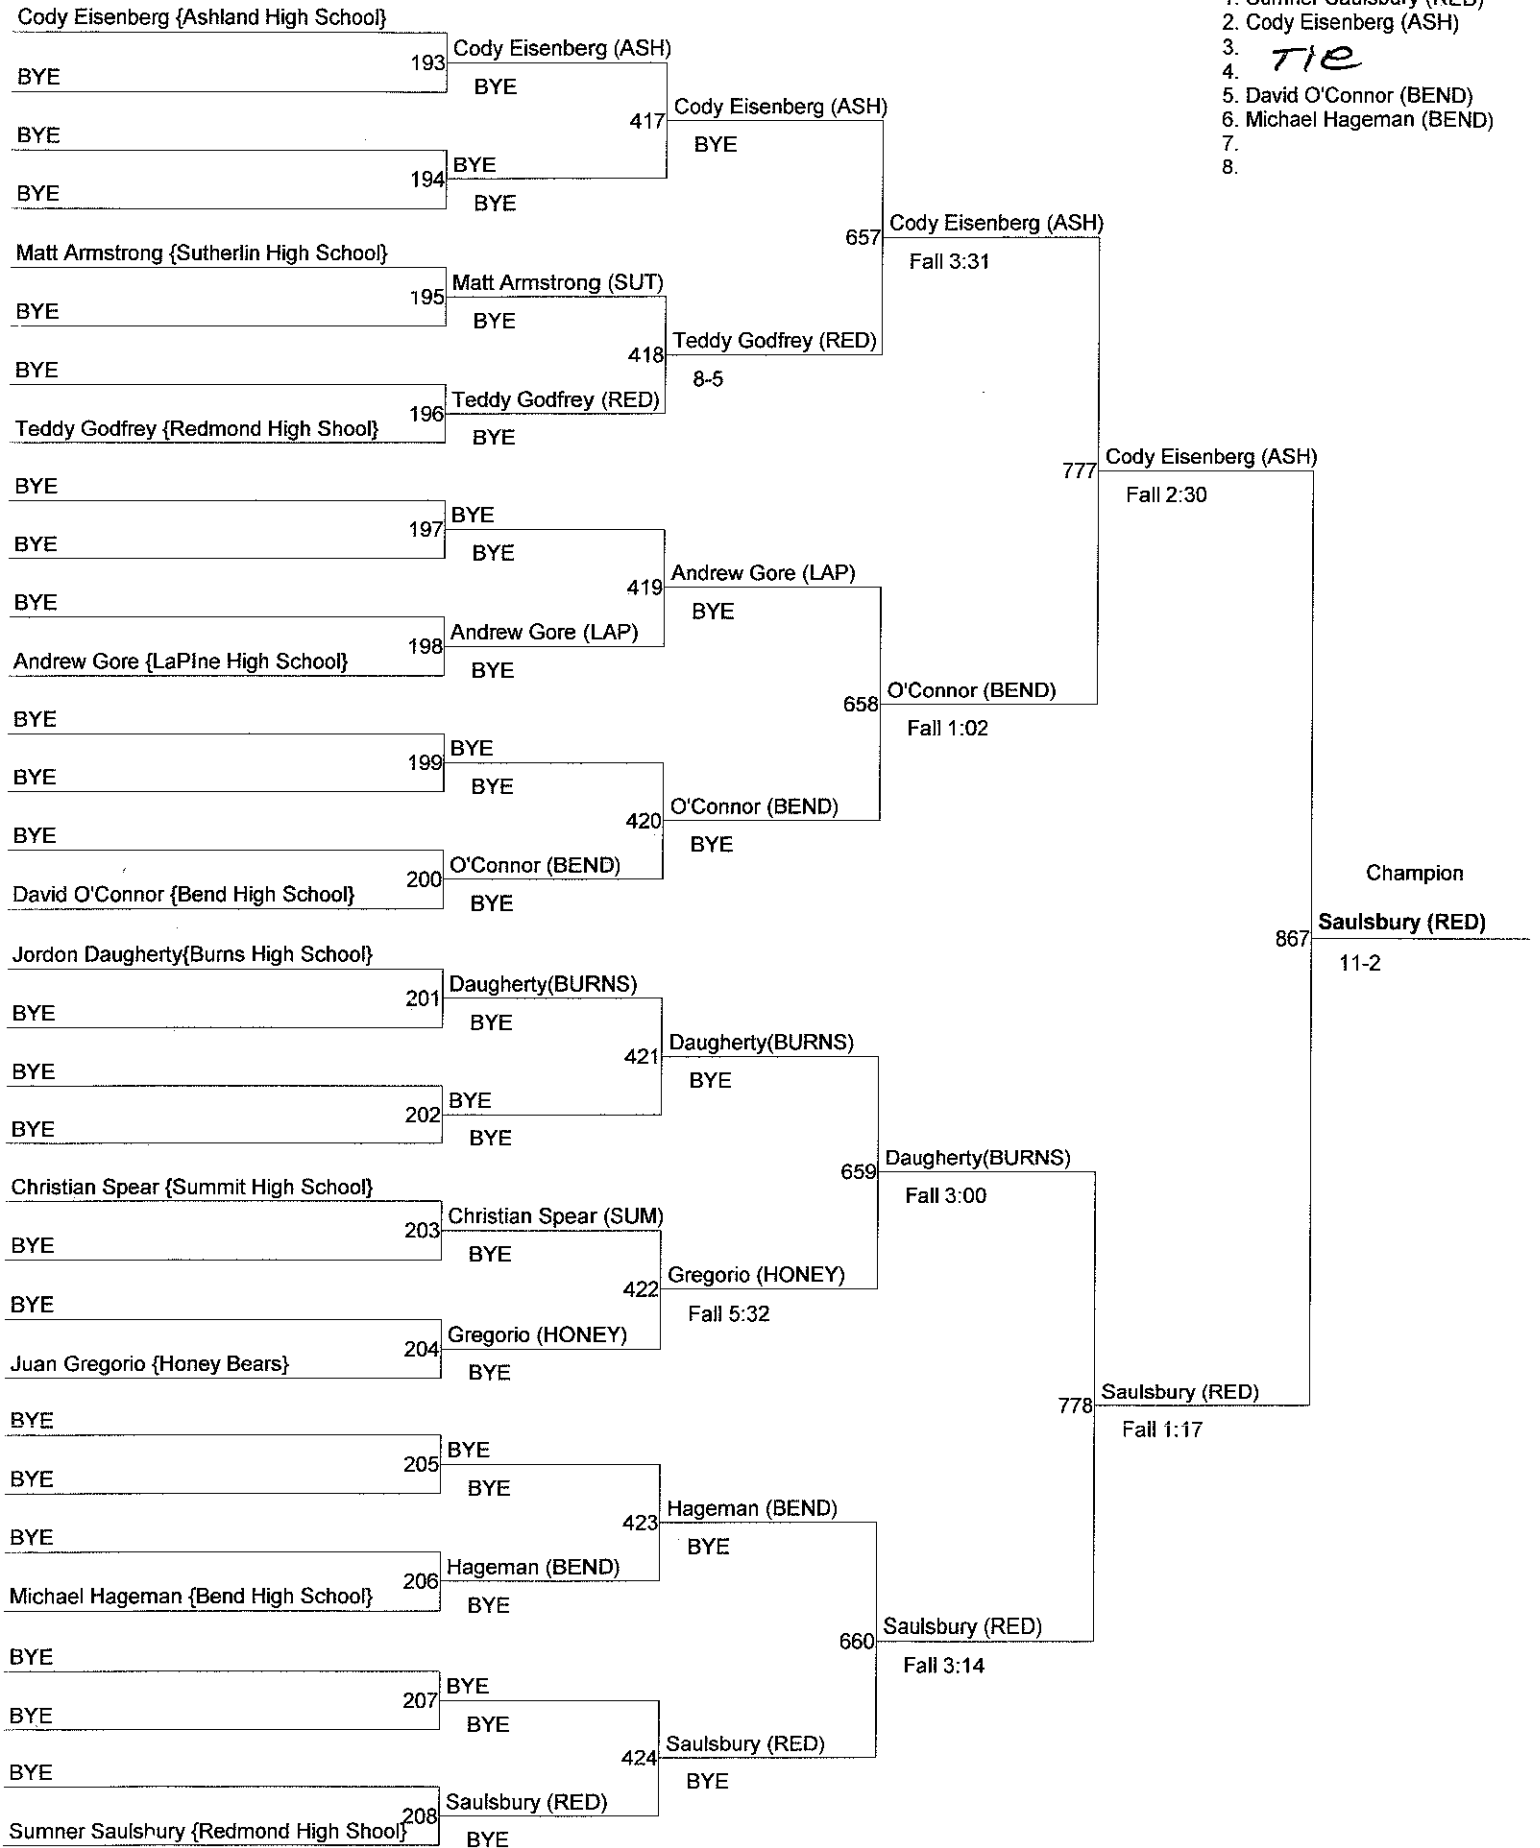

Consolation Bracket 182

Consolation Bracket 195

Bend High Invite

Weight : 220

1. Sumner Saulsbury (RED)
2. Cody Eisenberg (ASH)
- 3.
4. *TIE*
5. David O'Connor (BEND)
6. Michael Hageman (BEND)
- 7.
- 8.

Consolation Bracket 220