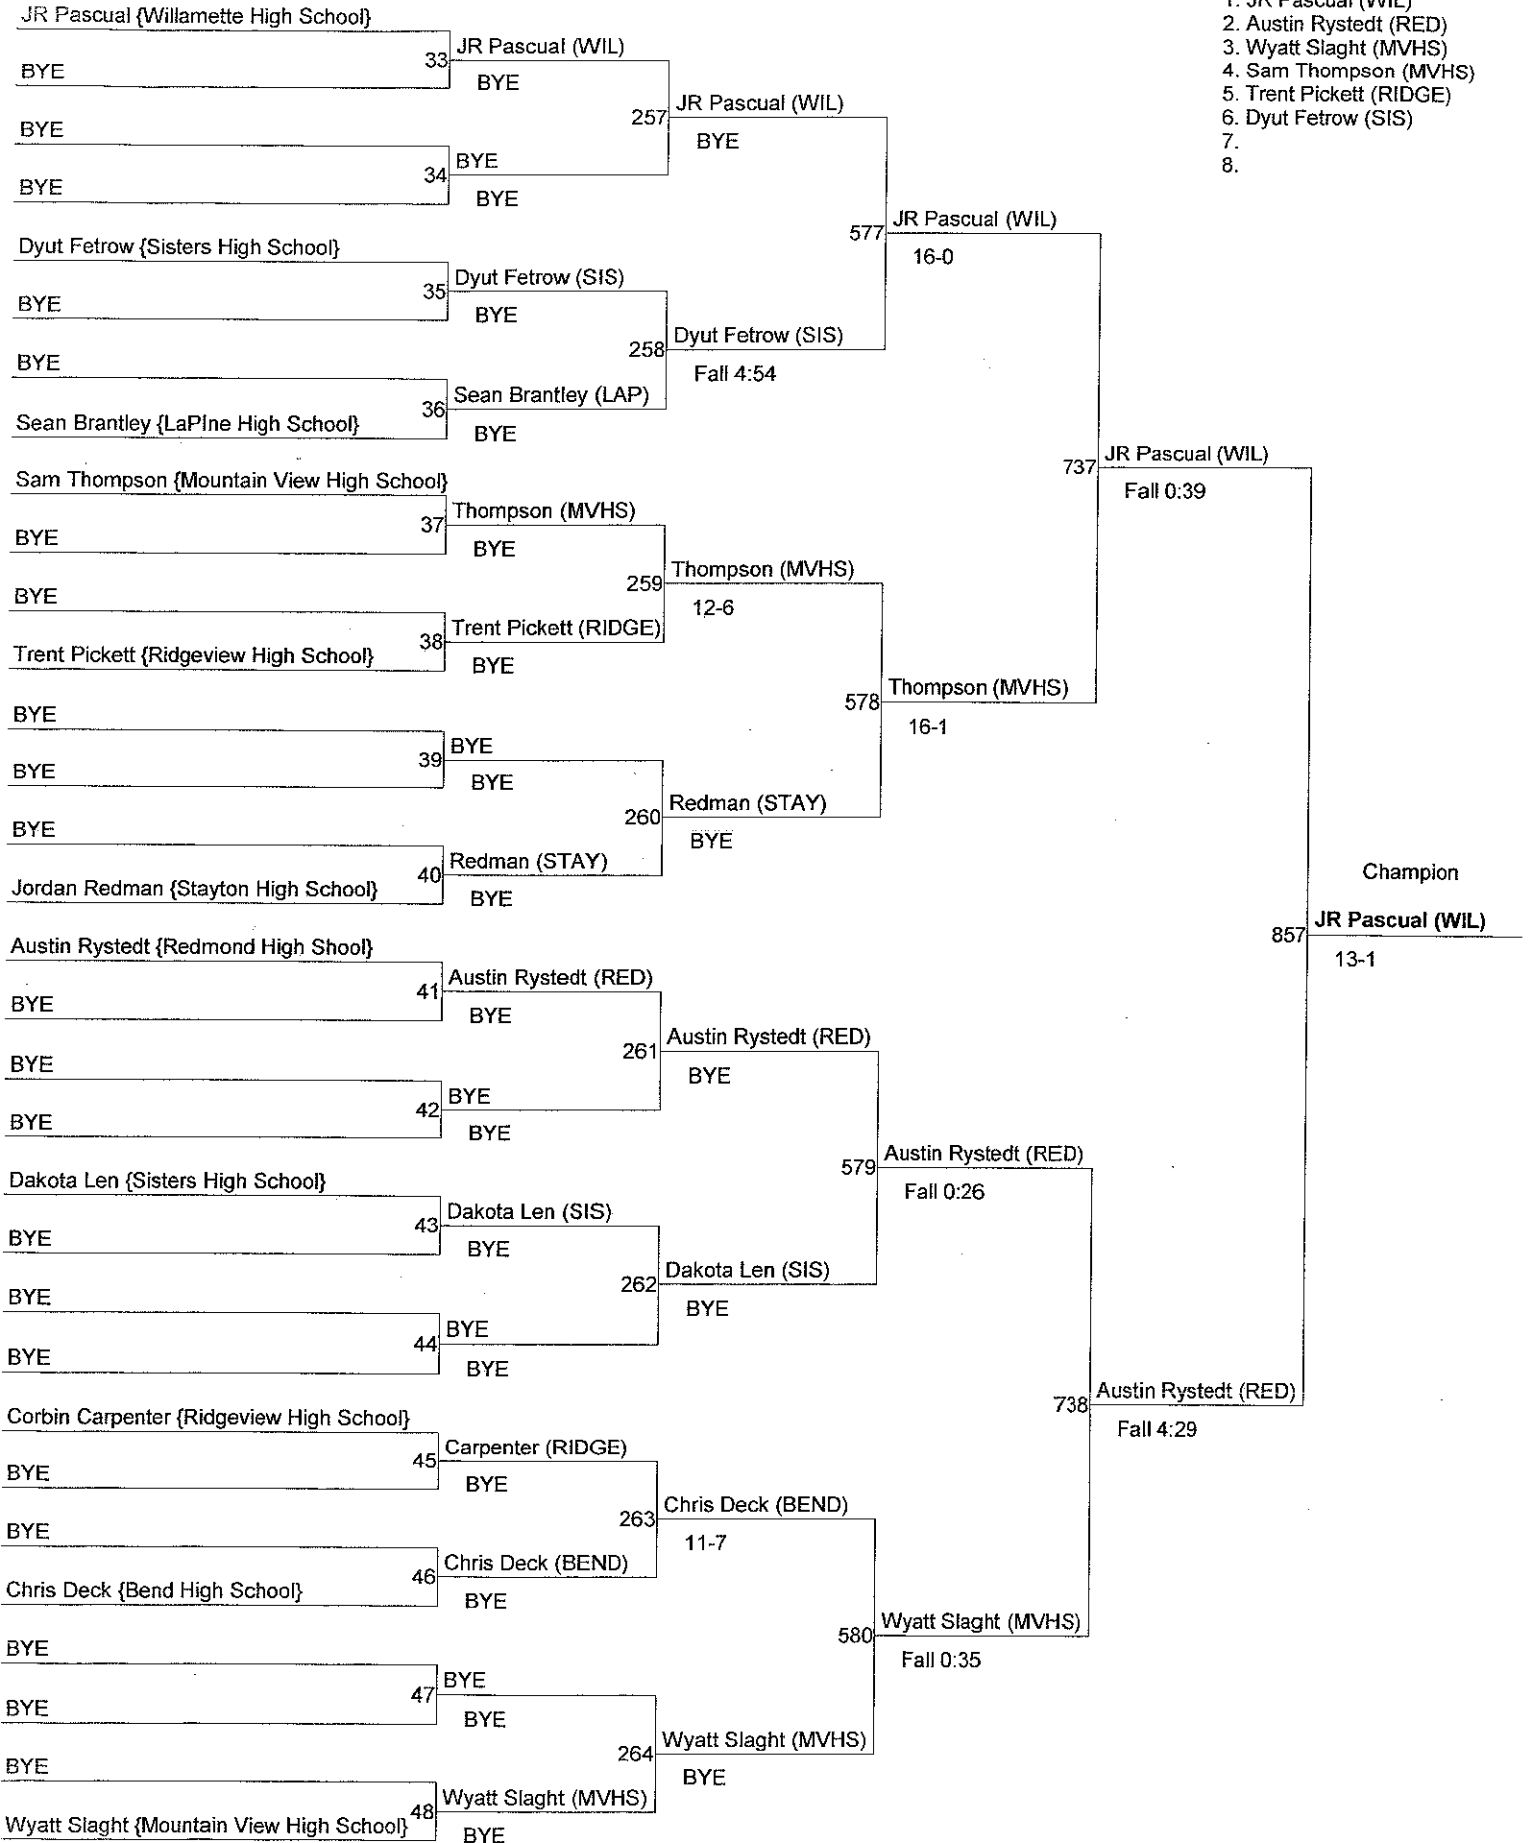

Bend High Invite

Weight : 120

1. JR Pascual (WIL)
2. Austin Rystedt (RED)
3. Wyatt Slaght (MVHS)
4. Sam Thompson (MVHS)
5. Trent Pickett (RIDGE)
6. Dyut Fetrow (SIS)
- 7.
- 8.