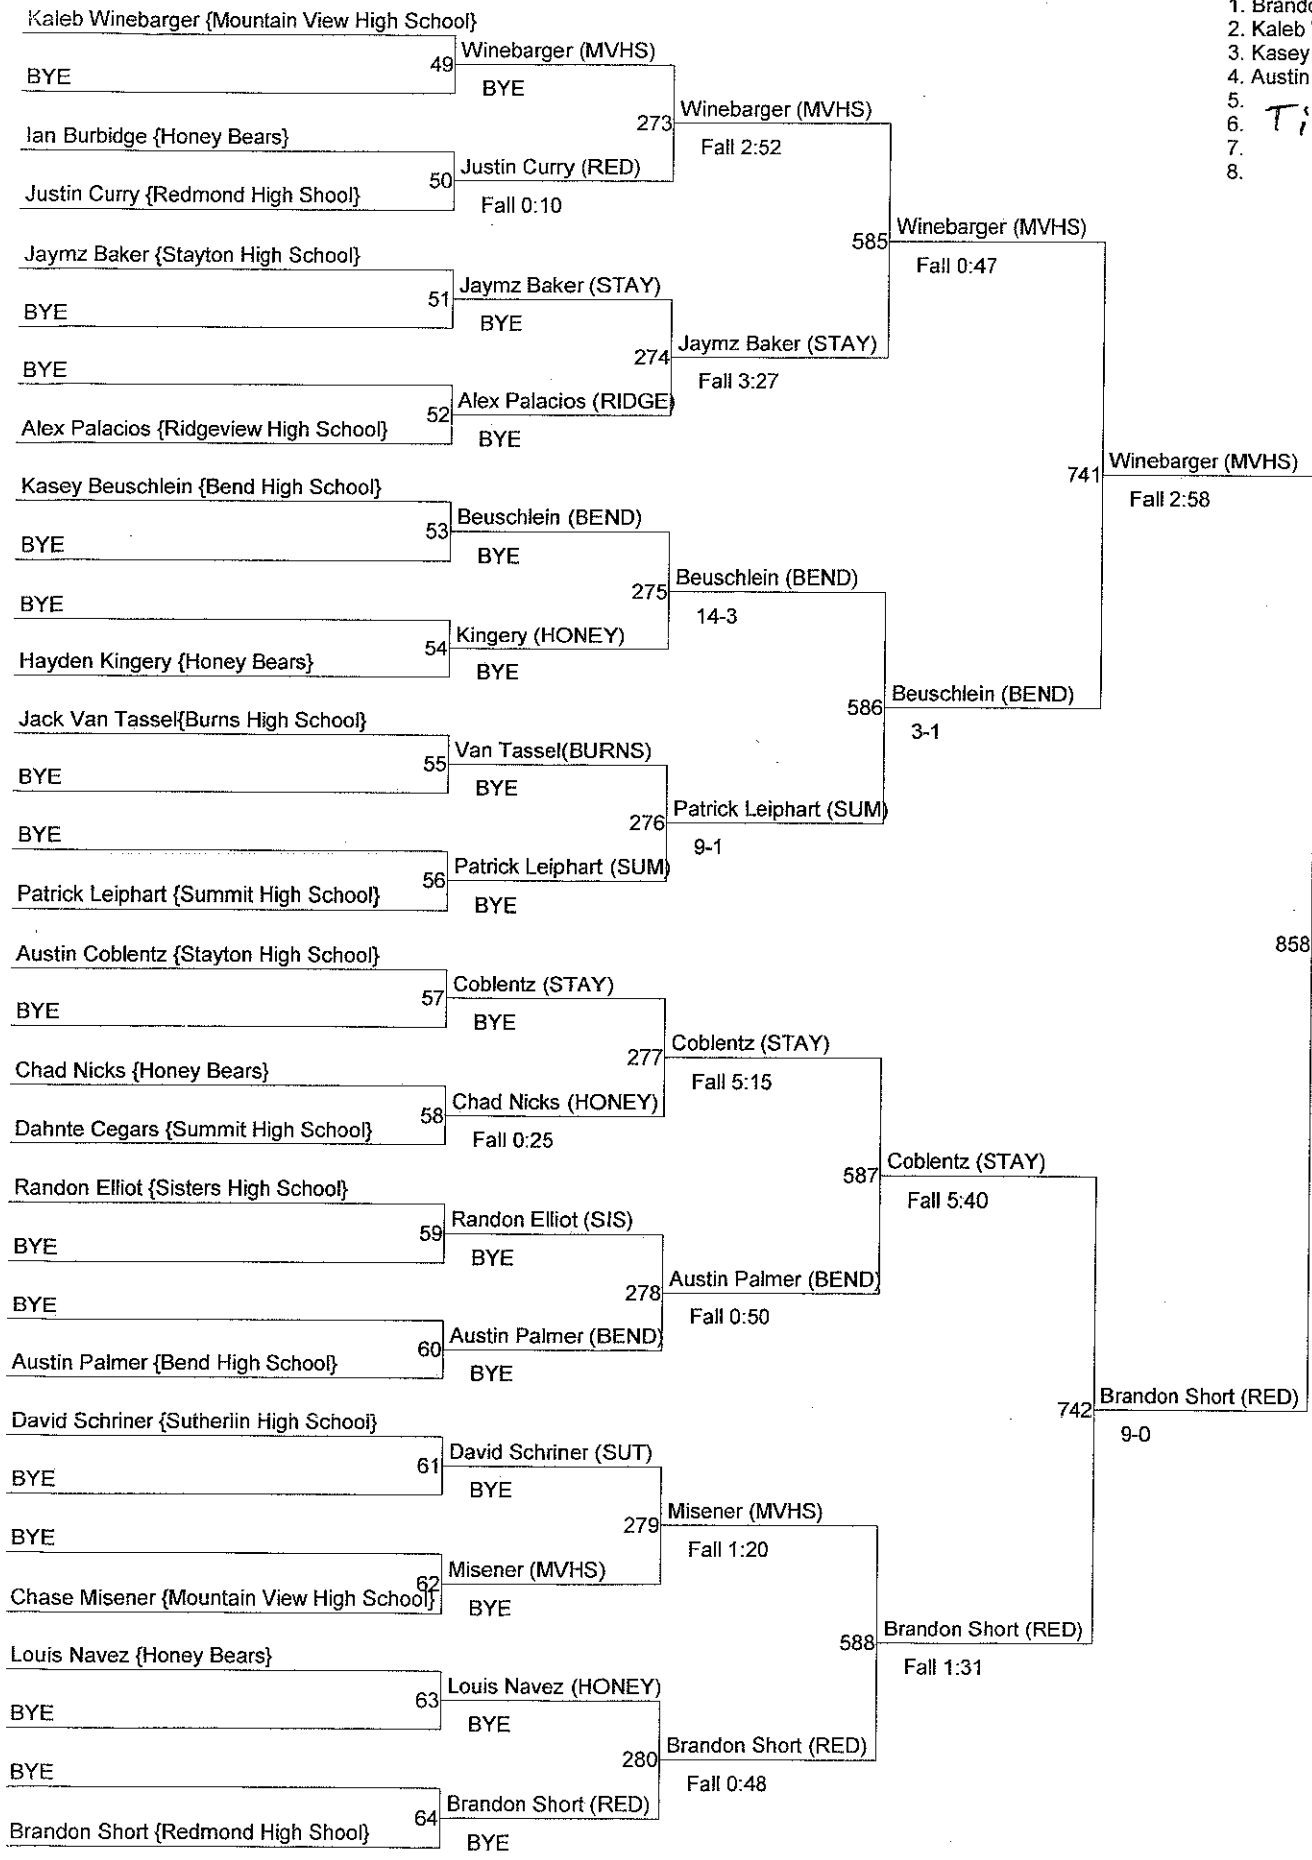

Bend High Invite

Weight : 126

1. Brandon Short (RED)
2. Kaleb Winebarger (MVHS)
3. Kasey Beuschlein (BEND)
4. Austin Coblentz (STAY)
- 5.
6. Tie
- 7.
- 8.

Champion
Brandon Short (RED)

Consolation Bracket 126