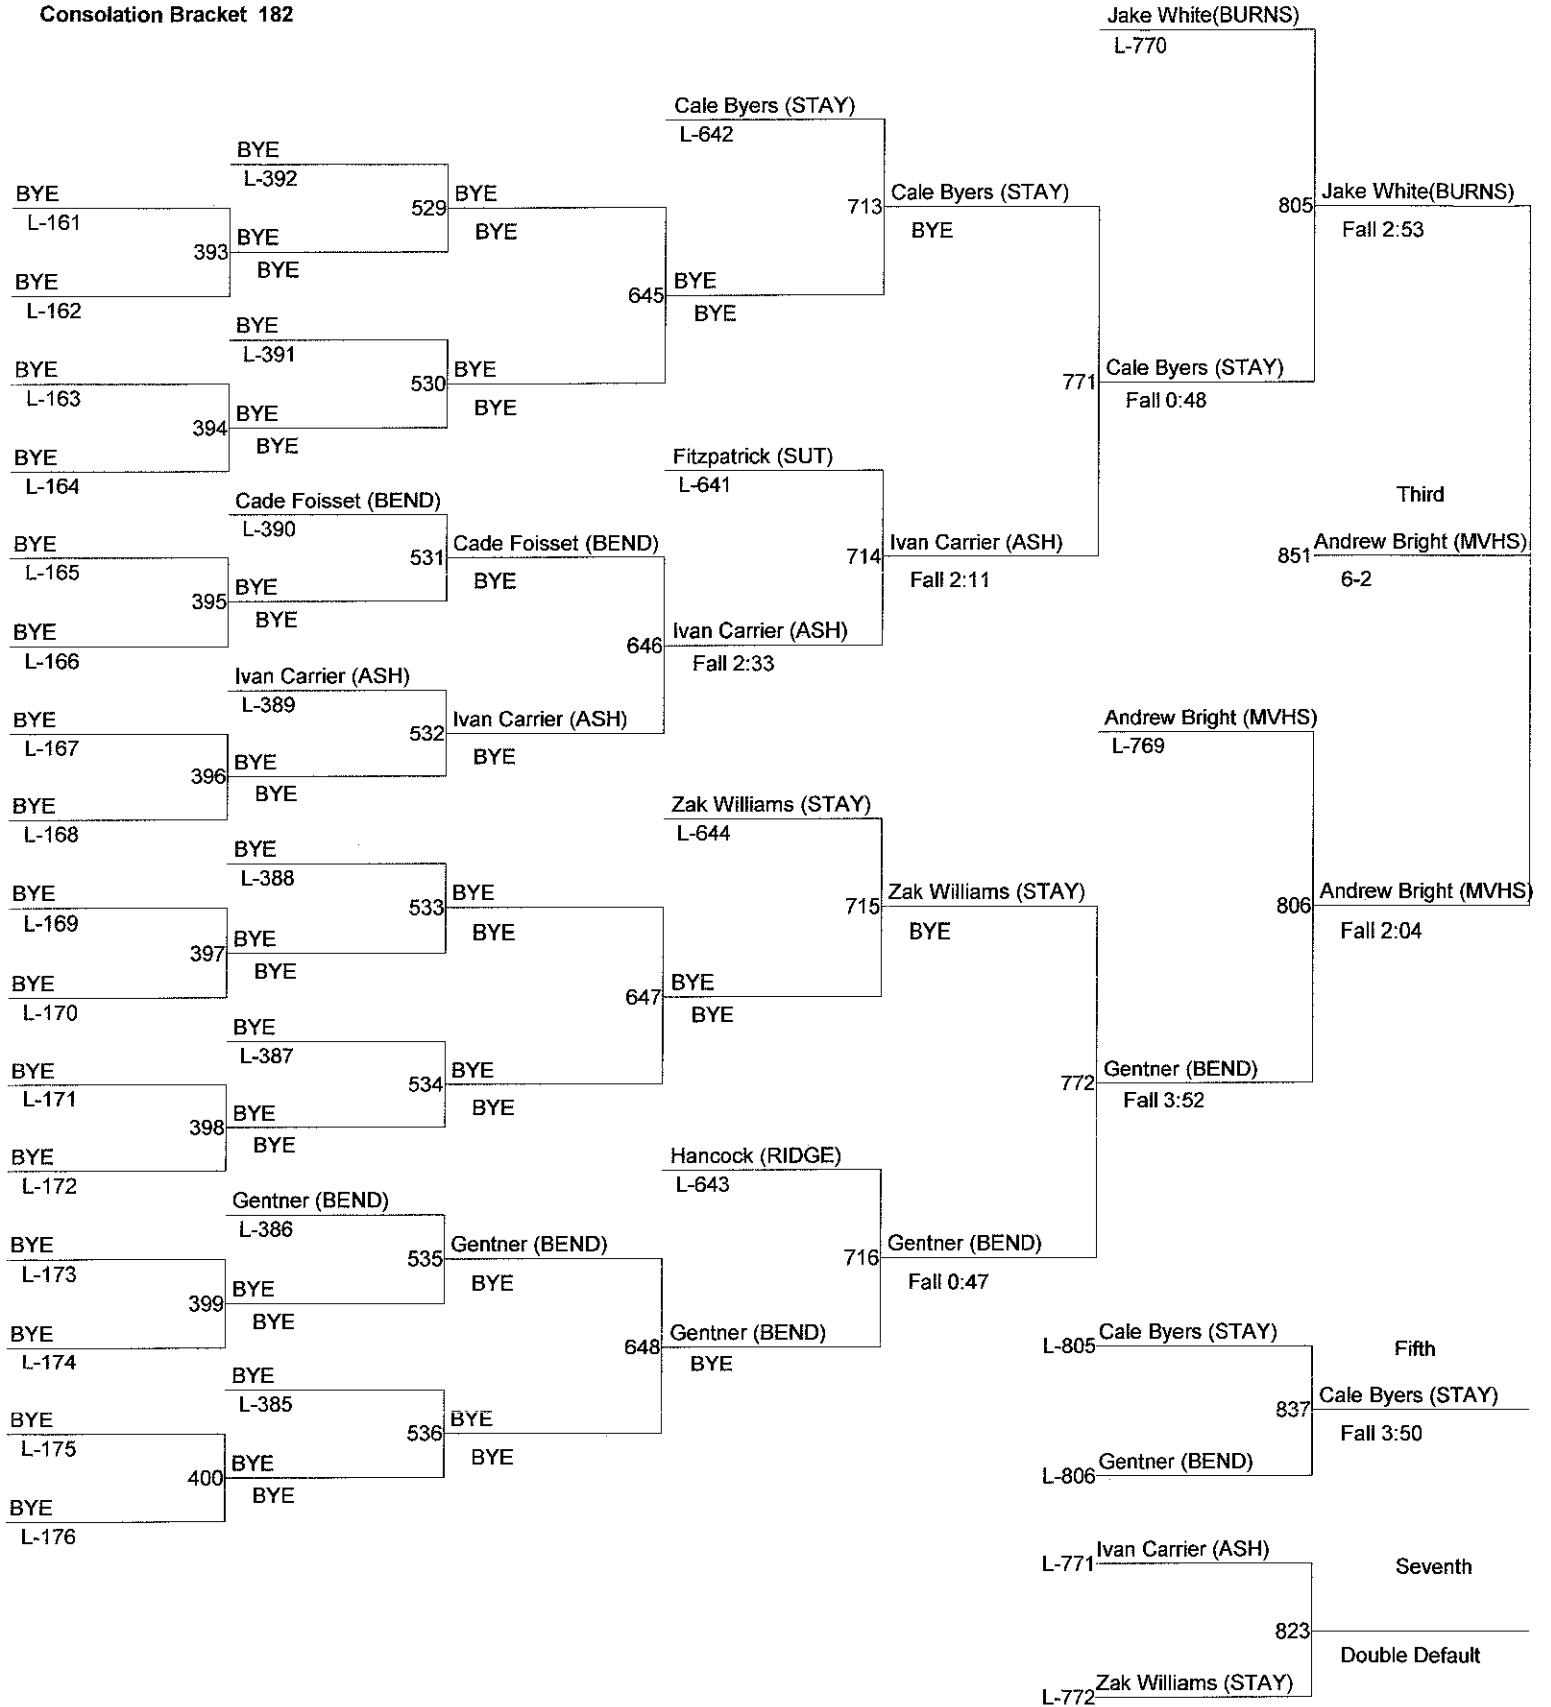

Consolation Bracket 182