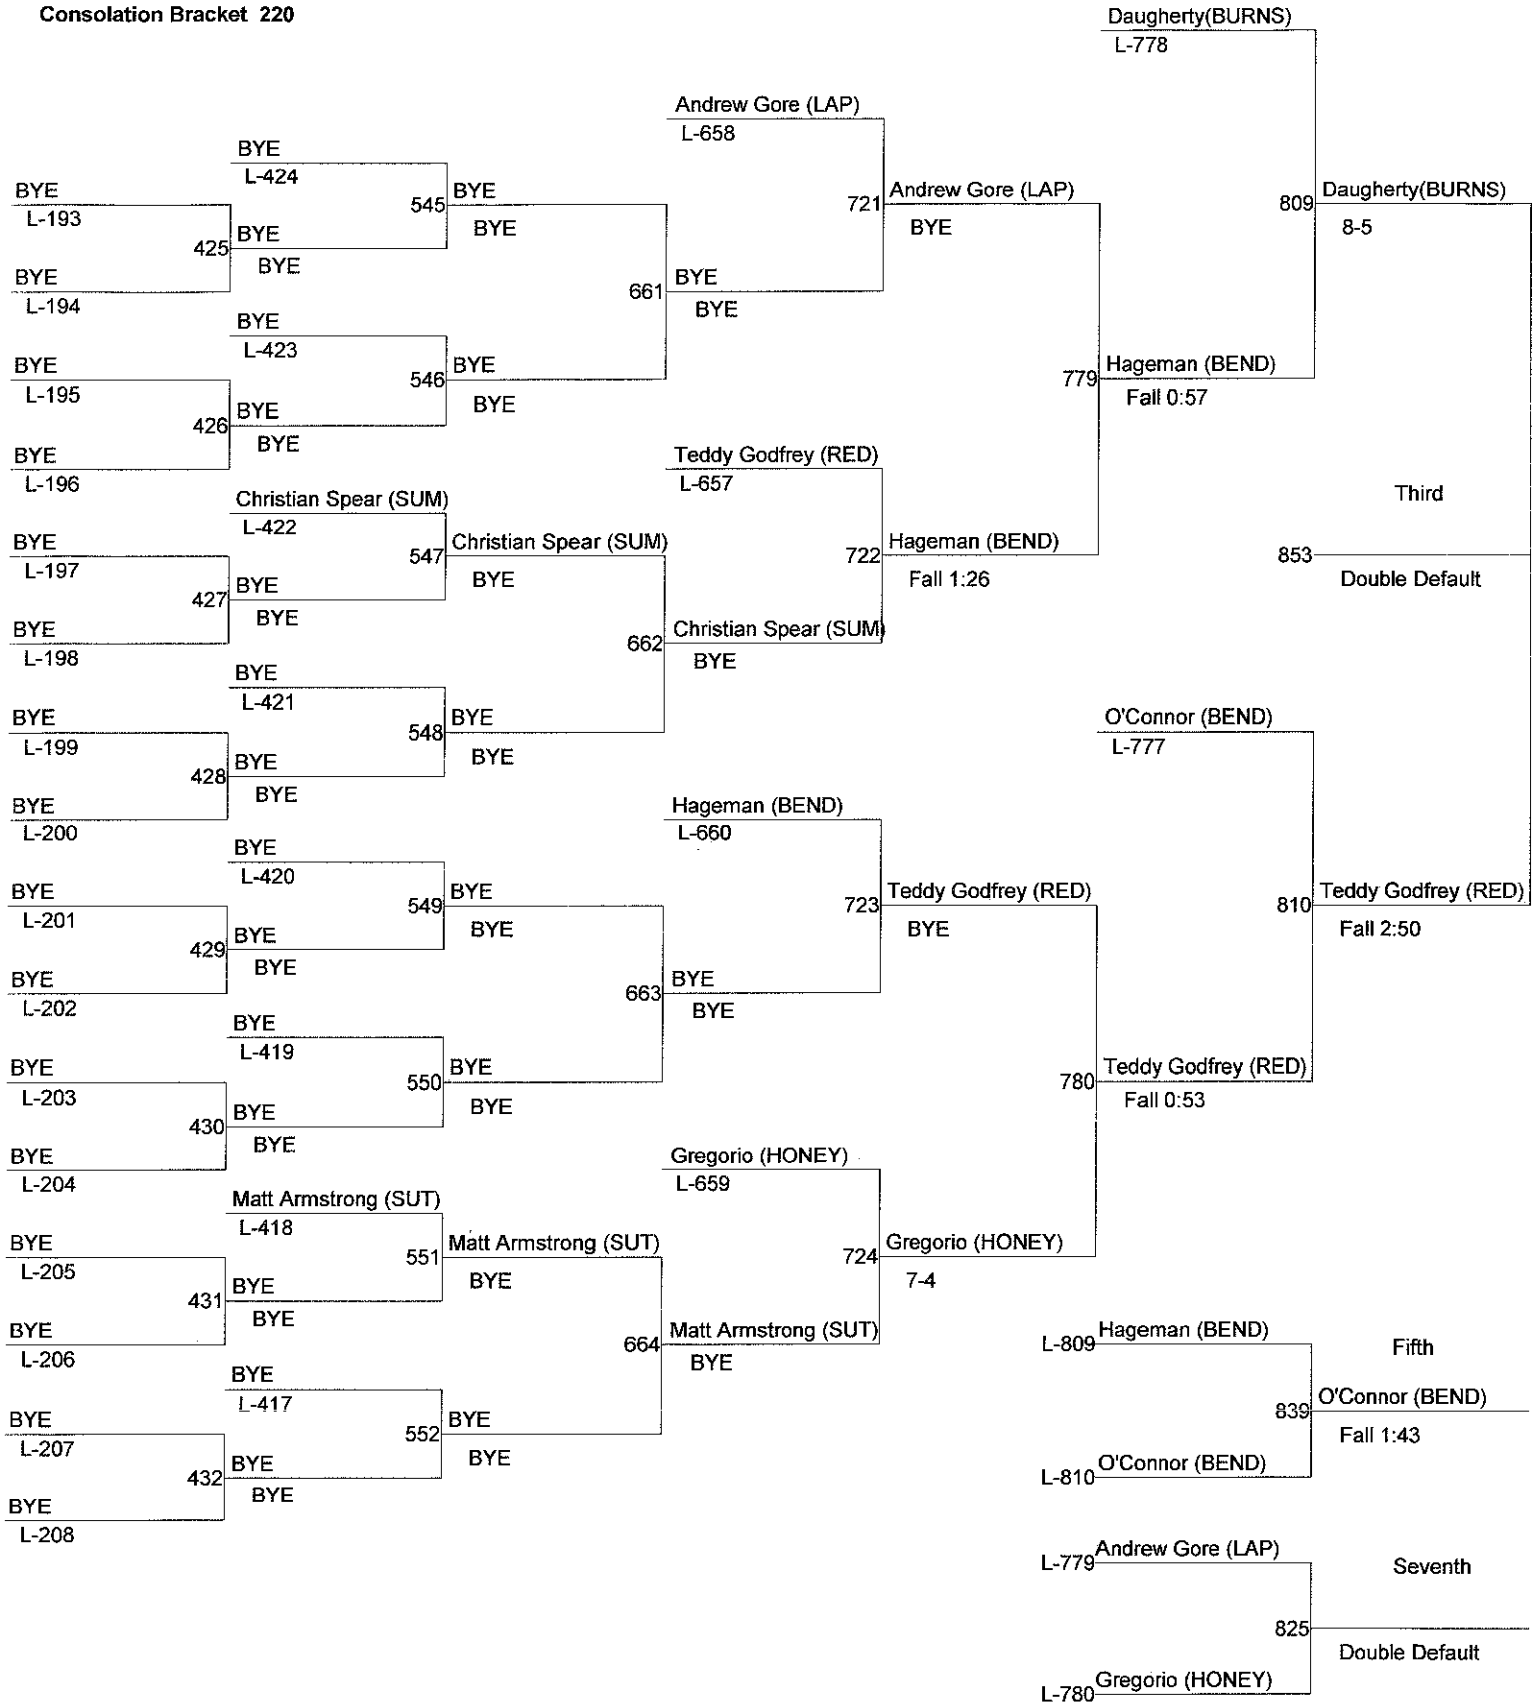

Consolation Bracket 182

Consolation Bracket 195

Bend High Invite

Weight : 220

1. Sumner Saulsbury (RED)
2. Cody Eisenberg (ASH)
- 3.
4. *TIE*
5. David O'Connor (BEND)
6. Michael Hageman (BEND)
- 7.
- 8.

Consolation Bracket 220