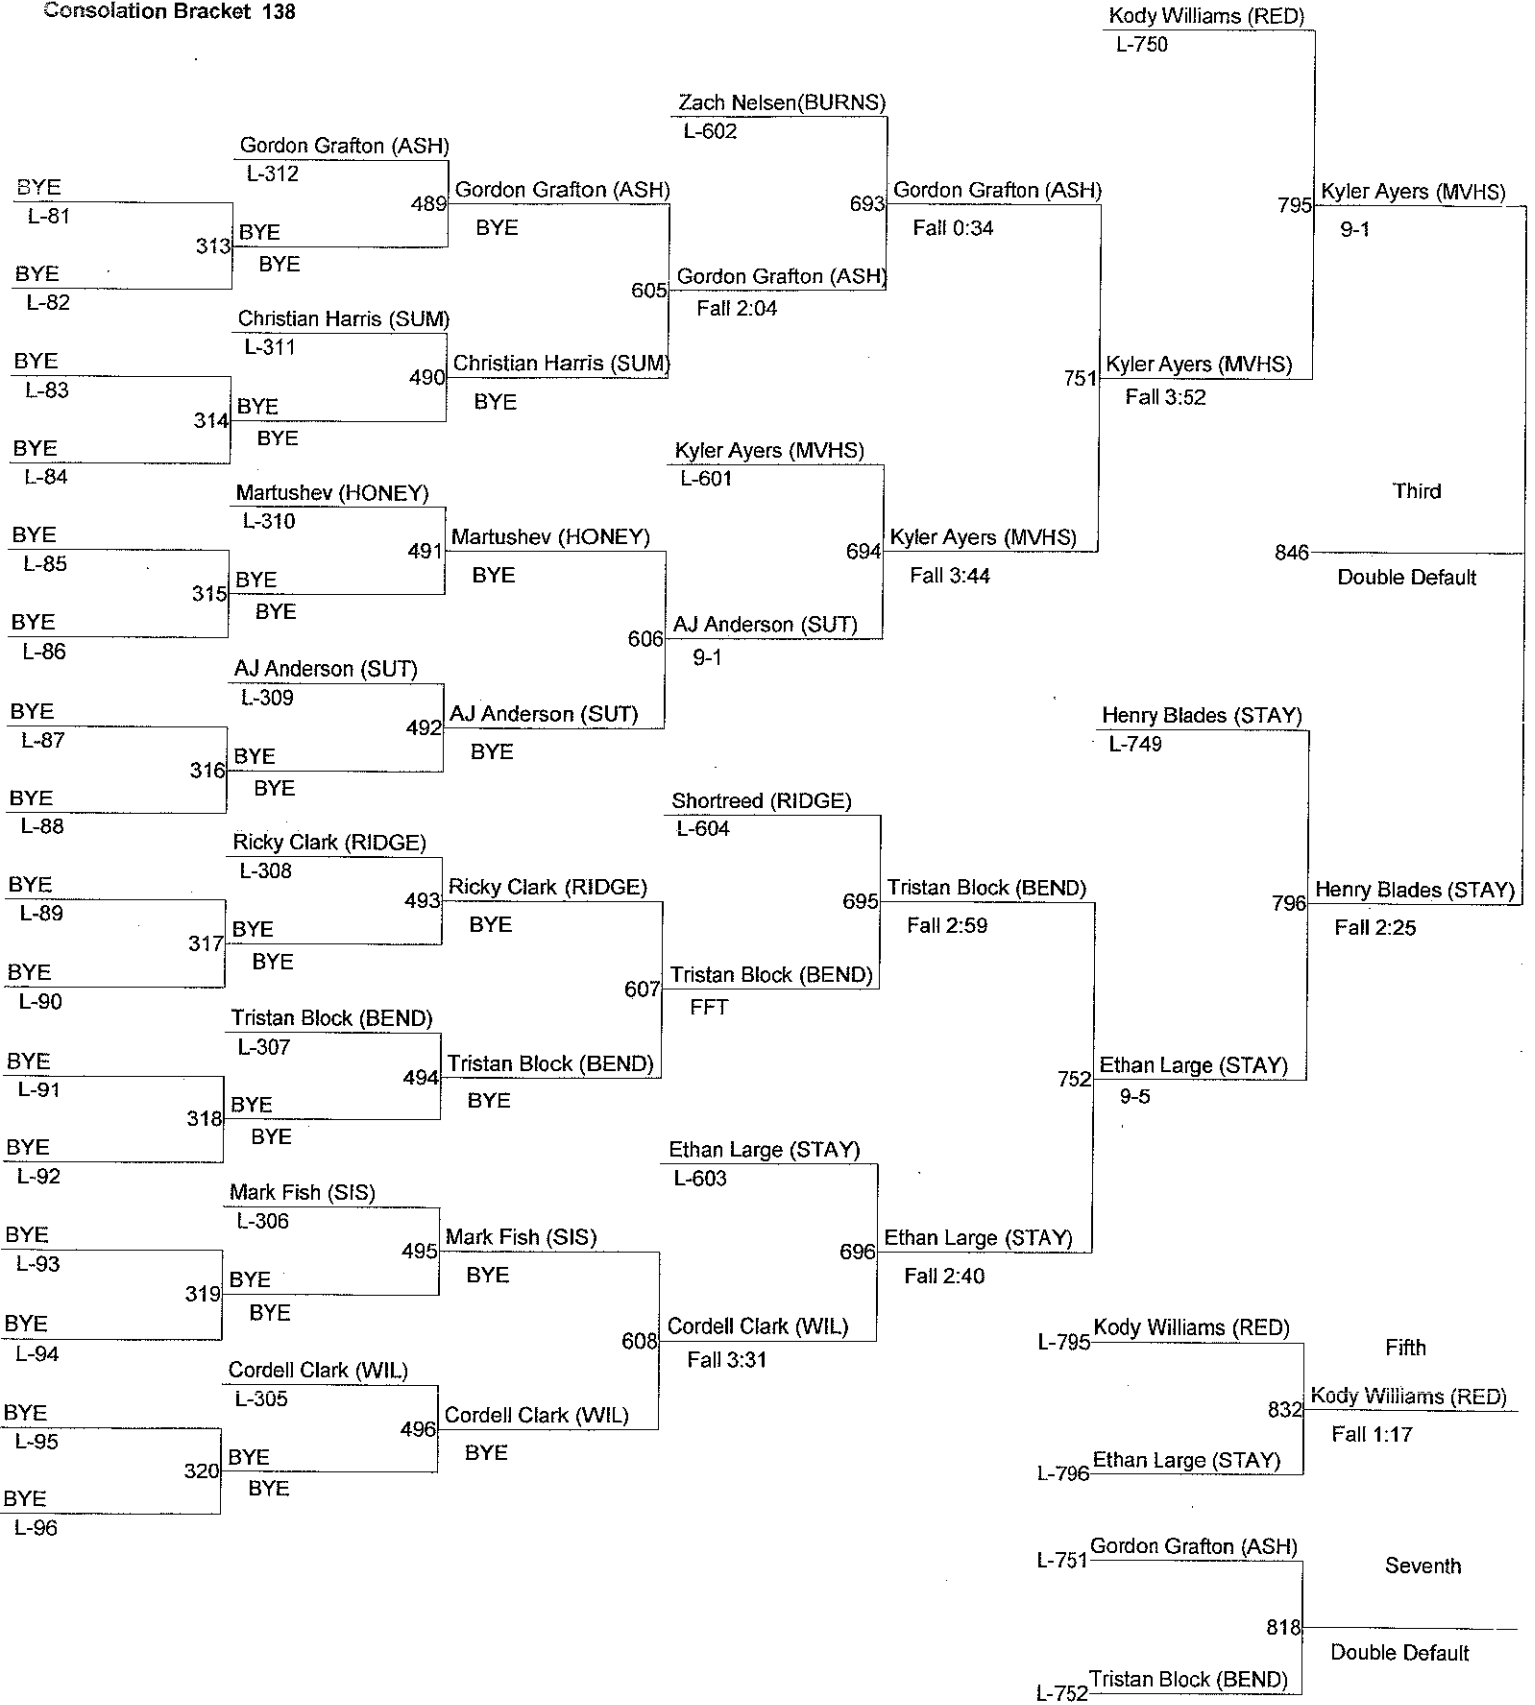

Consolation Bracket 138