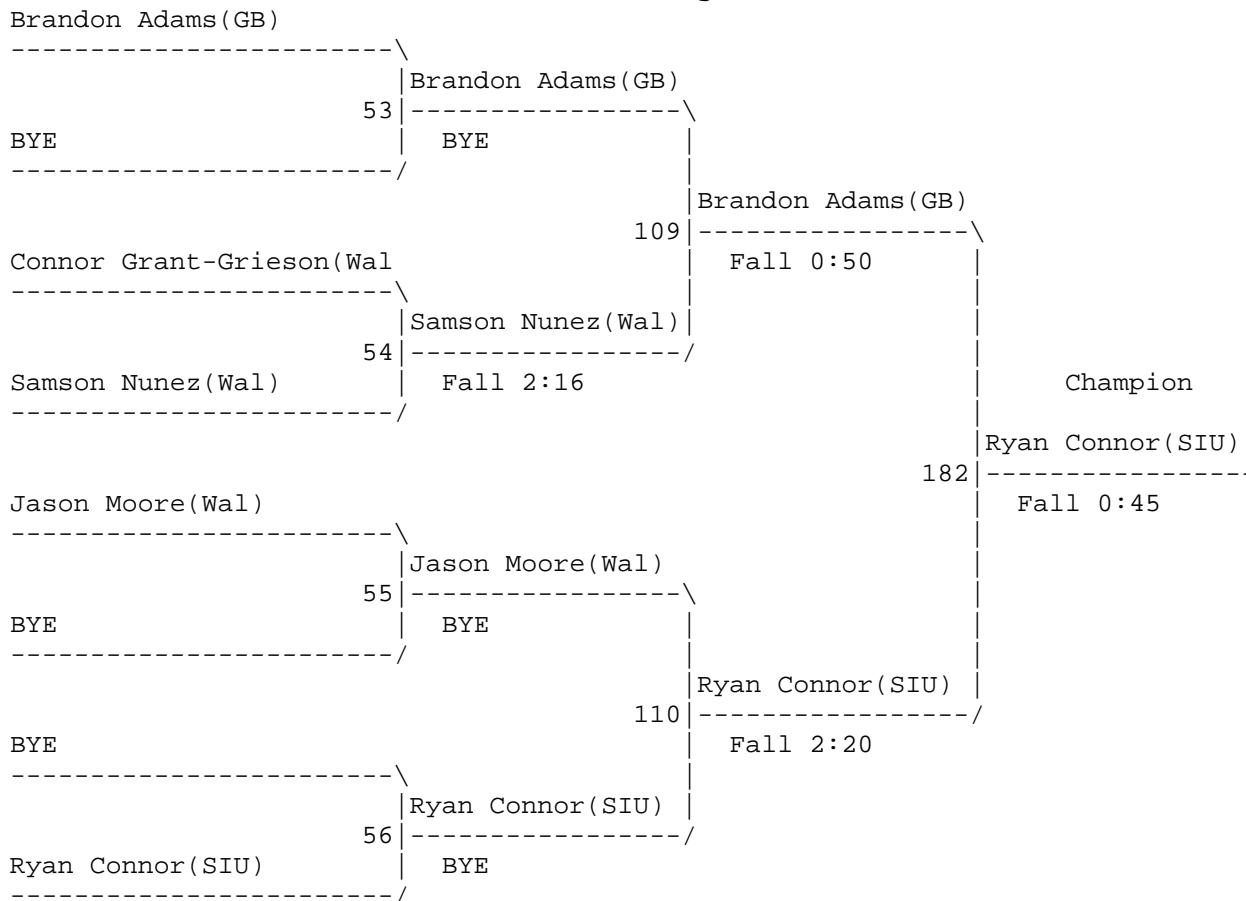

Alsea Bay Classic

Weight class : 285

Champion