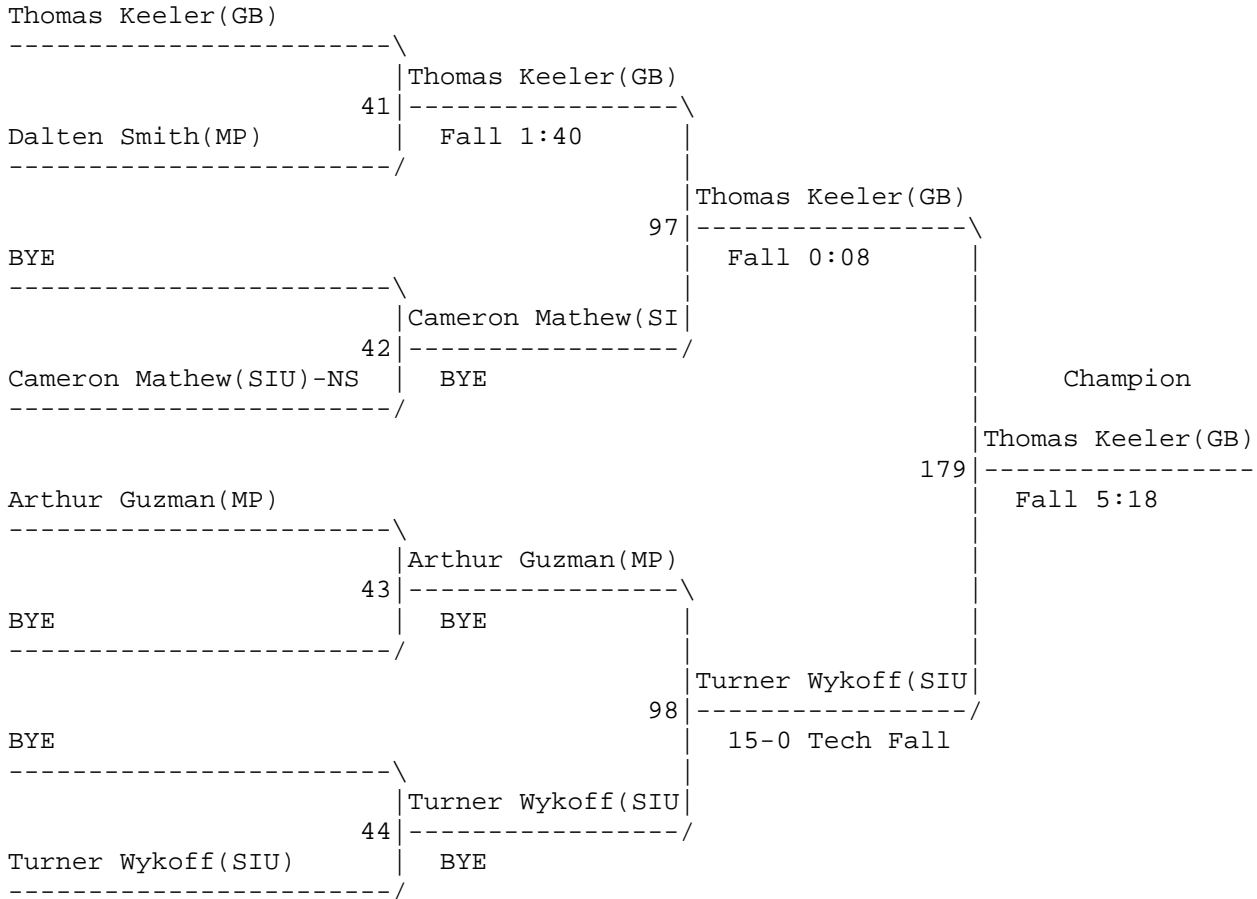

Alsea Bay Classic

Weight class : 182

Champion