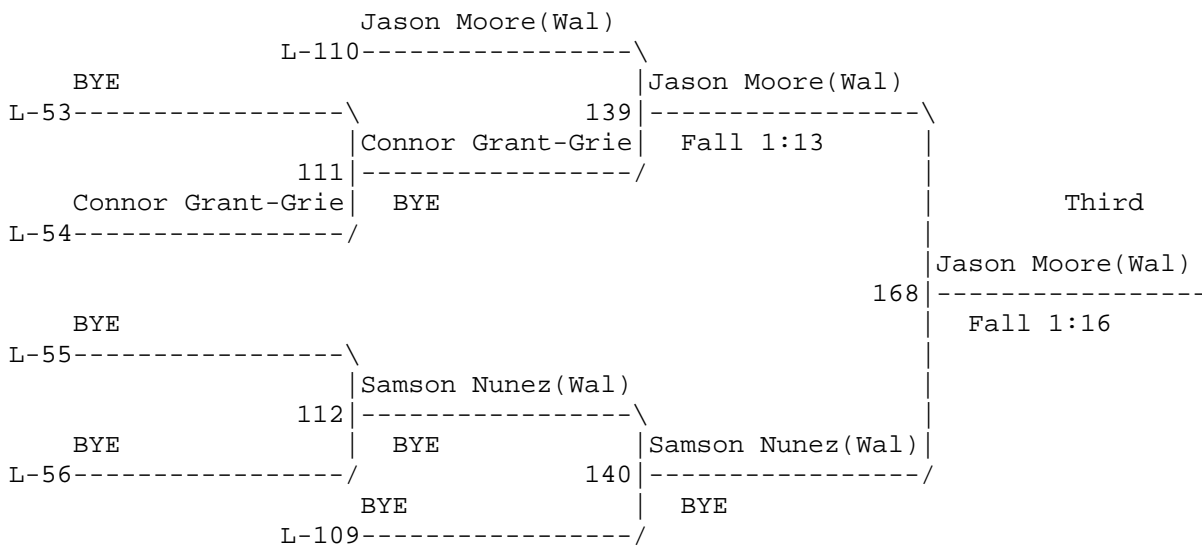

Third: Michael Parker(TAF) [9 place points + 0 pin points = 9 total points]

Chamley (MP) v Parker (TAF): Fall 1:04 +2 pin points

Curry (Wal) v Parker (TAF): Fall 1:35 +2 pin points

Chamley (MP) v Curry (WAL): Fall 1:02 +2 pin points

Alsea Bay Classic

Weight class : 220

Two Entrants Wrestled Up A Weight Class

Alsea Bay Classic

Weight class : 285

Champion

Third