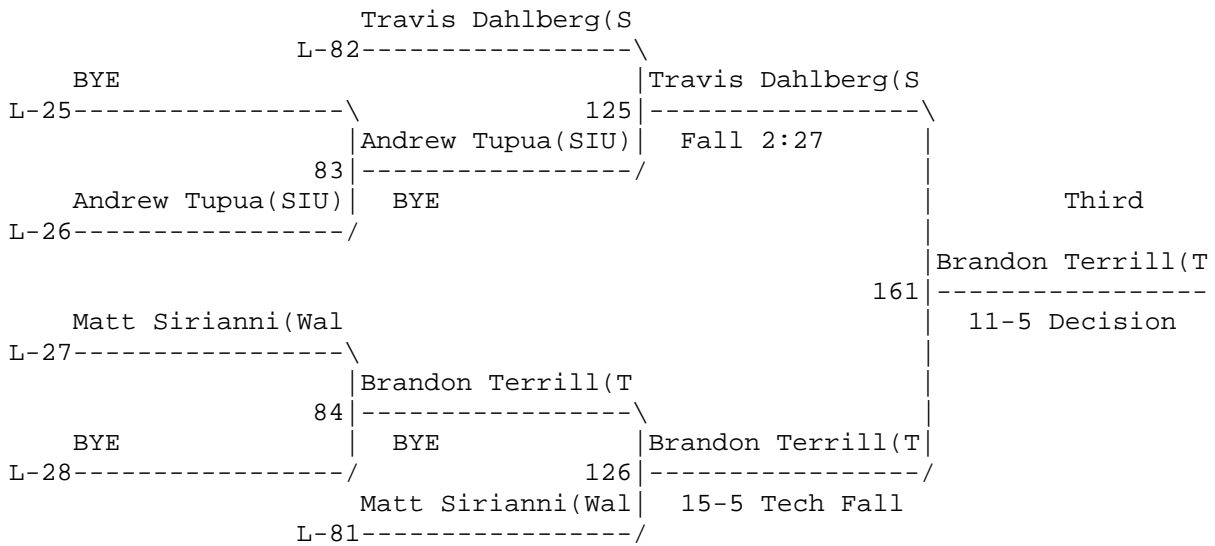

Alsea Bay Classic

Weight class : 145

Champion

Third

Fifth