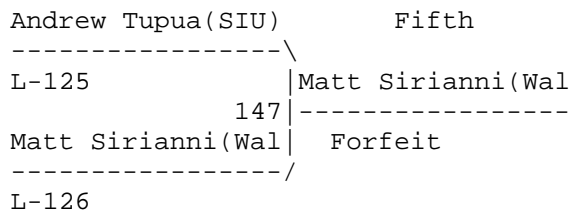

Second: Keaton Fisher(TAF) [12 place points + 2 pin points = 14 total points]

Third: Samuel LeGuee(GB) [9 place points + 0 pin points = 9 total points]

Officer (MP) v LeGuee (GB): Fall 3:34 +2 pin points

Officer (MP) v Fisher (TAF): Fall 0:59 +2 pin points

Fisher (TAF) v LeGuee (GB): Fall 1:18 +2 pin points

Alsea Bay Classic

Weight class : 145

Champion

Third

Fifth

Alsea Bay Classic