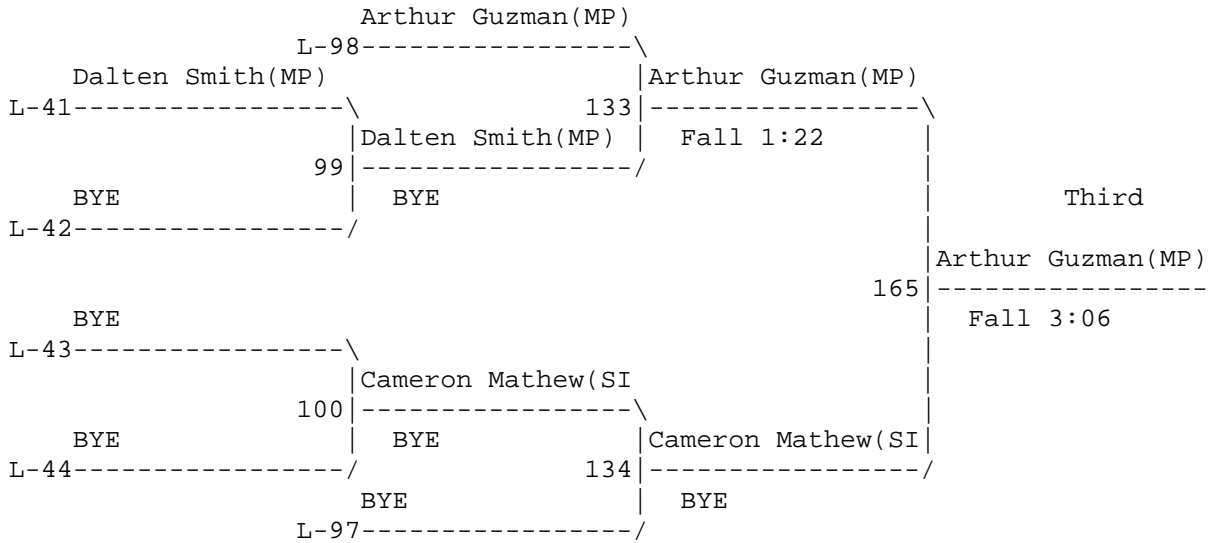

Alsea Bay Classic

Weight class : 182

Champion

Third

Dalten Smith(MP) Fifth

L-134