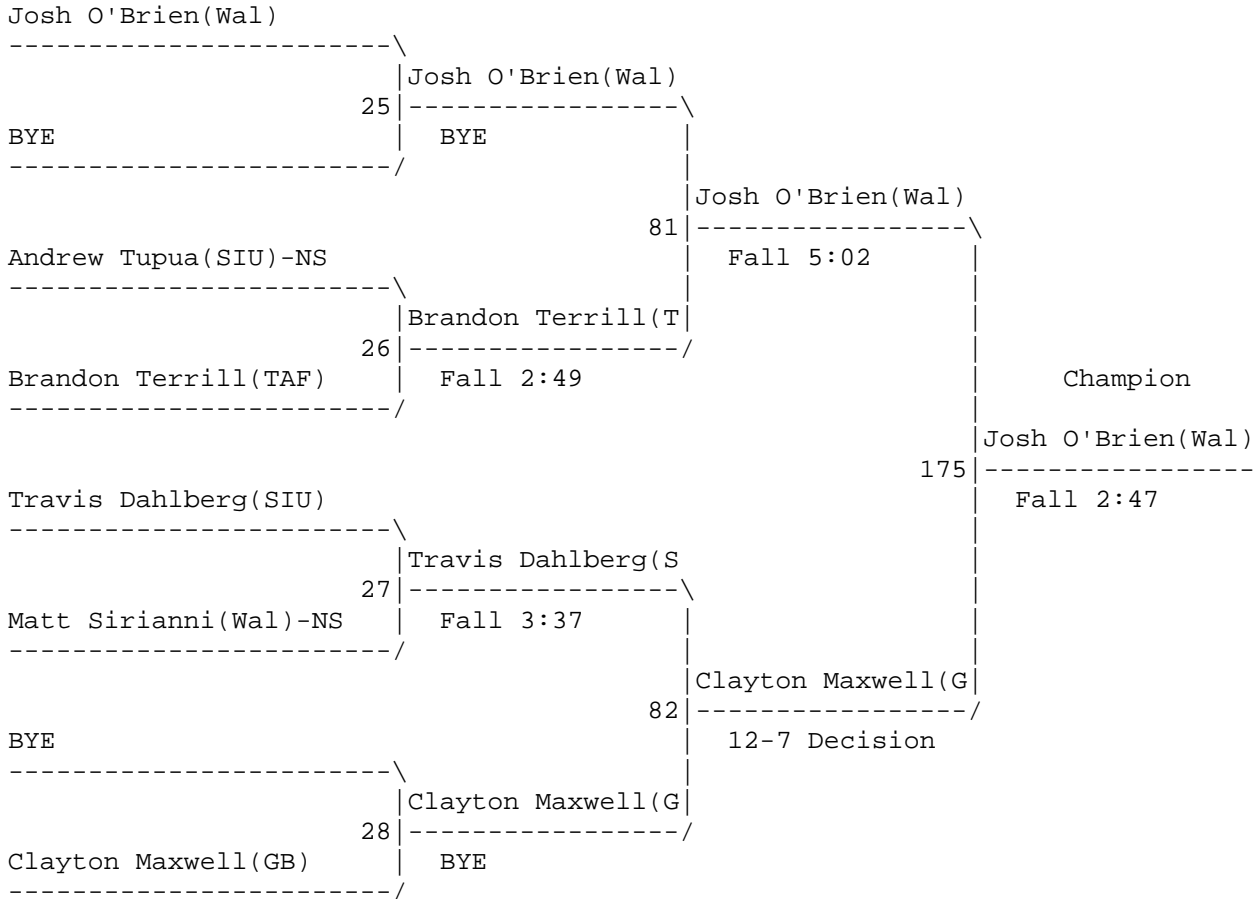

Alsea Bay Classic

Weight class : 145

Champion

Third

Fifth