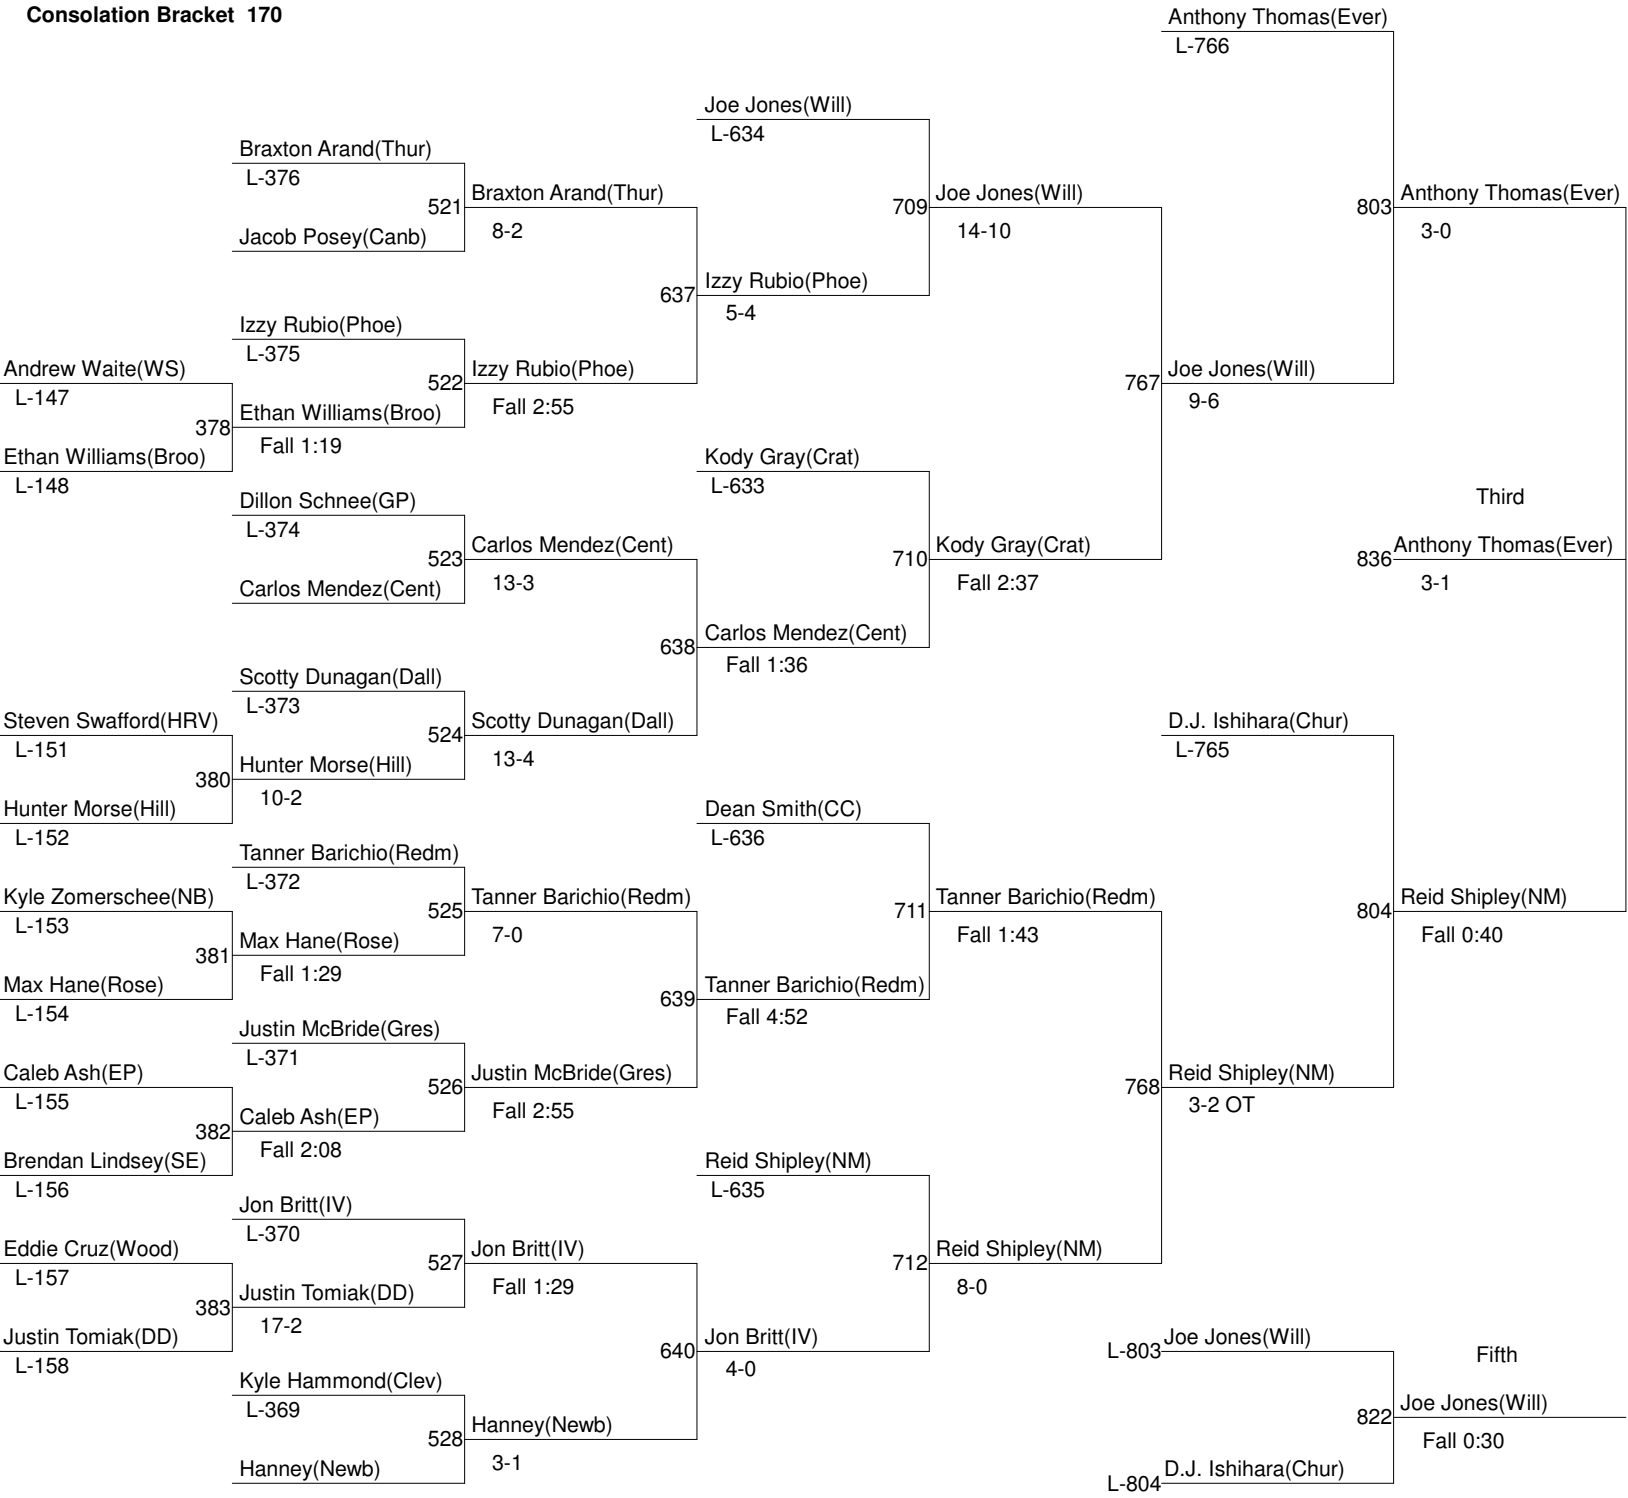

Consolation Bracket 160

Army Strong Coast Classic

Weight : 170

1. Kyle Bateman(Sand)
2. Sye Yates(Coqu)
3. Anthony Thomas(Ever)
4. Reid Shipley(NM)
5. Joe Jones(Will)
6. D.J. Ishihara(Chur)

Consolation Bracket 170