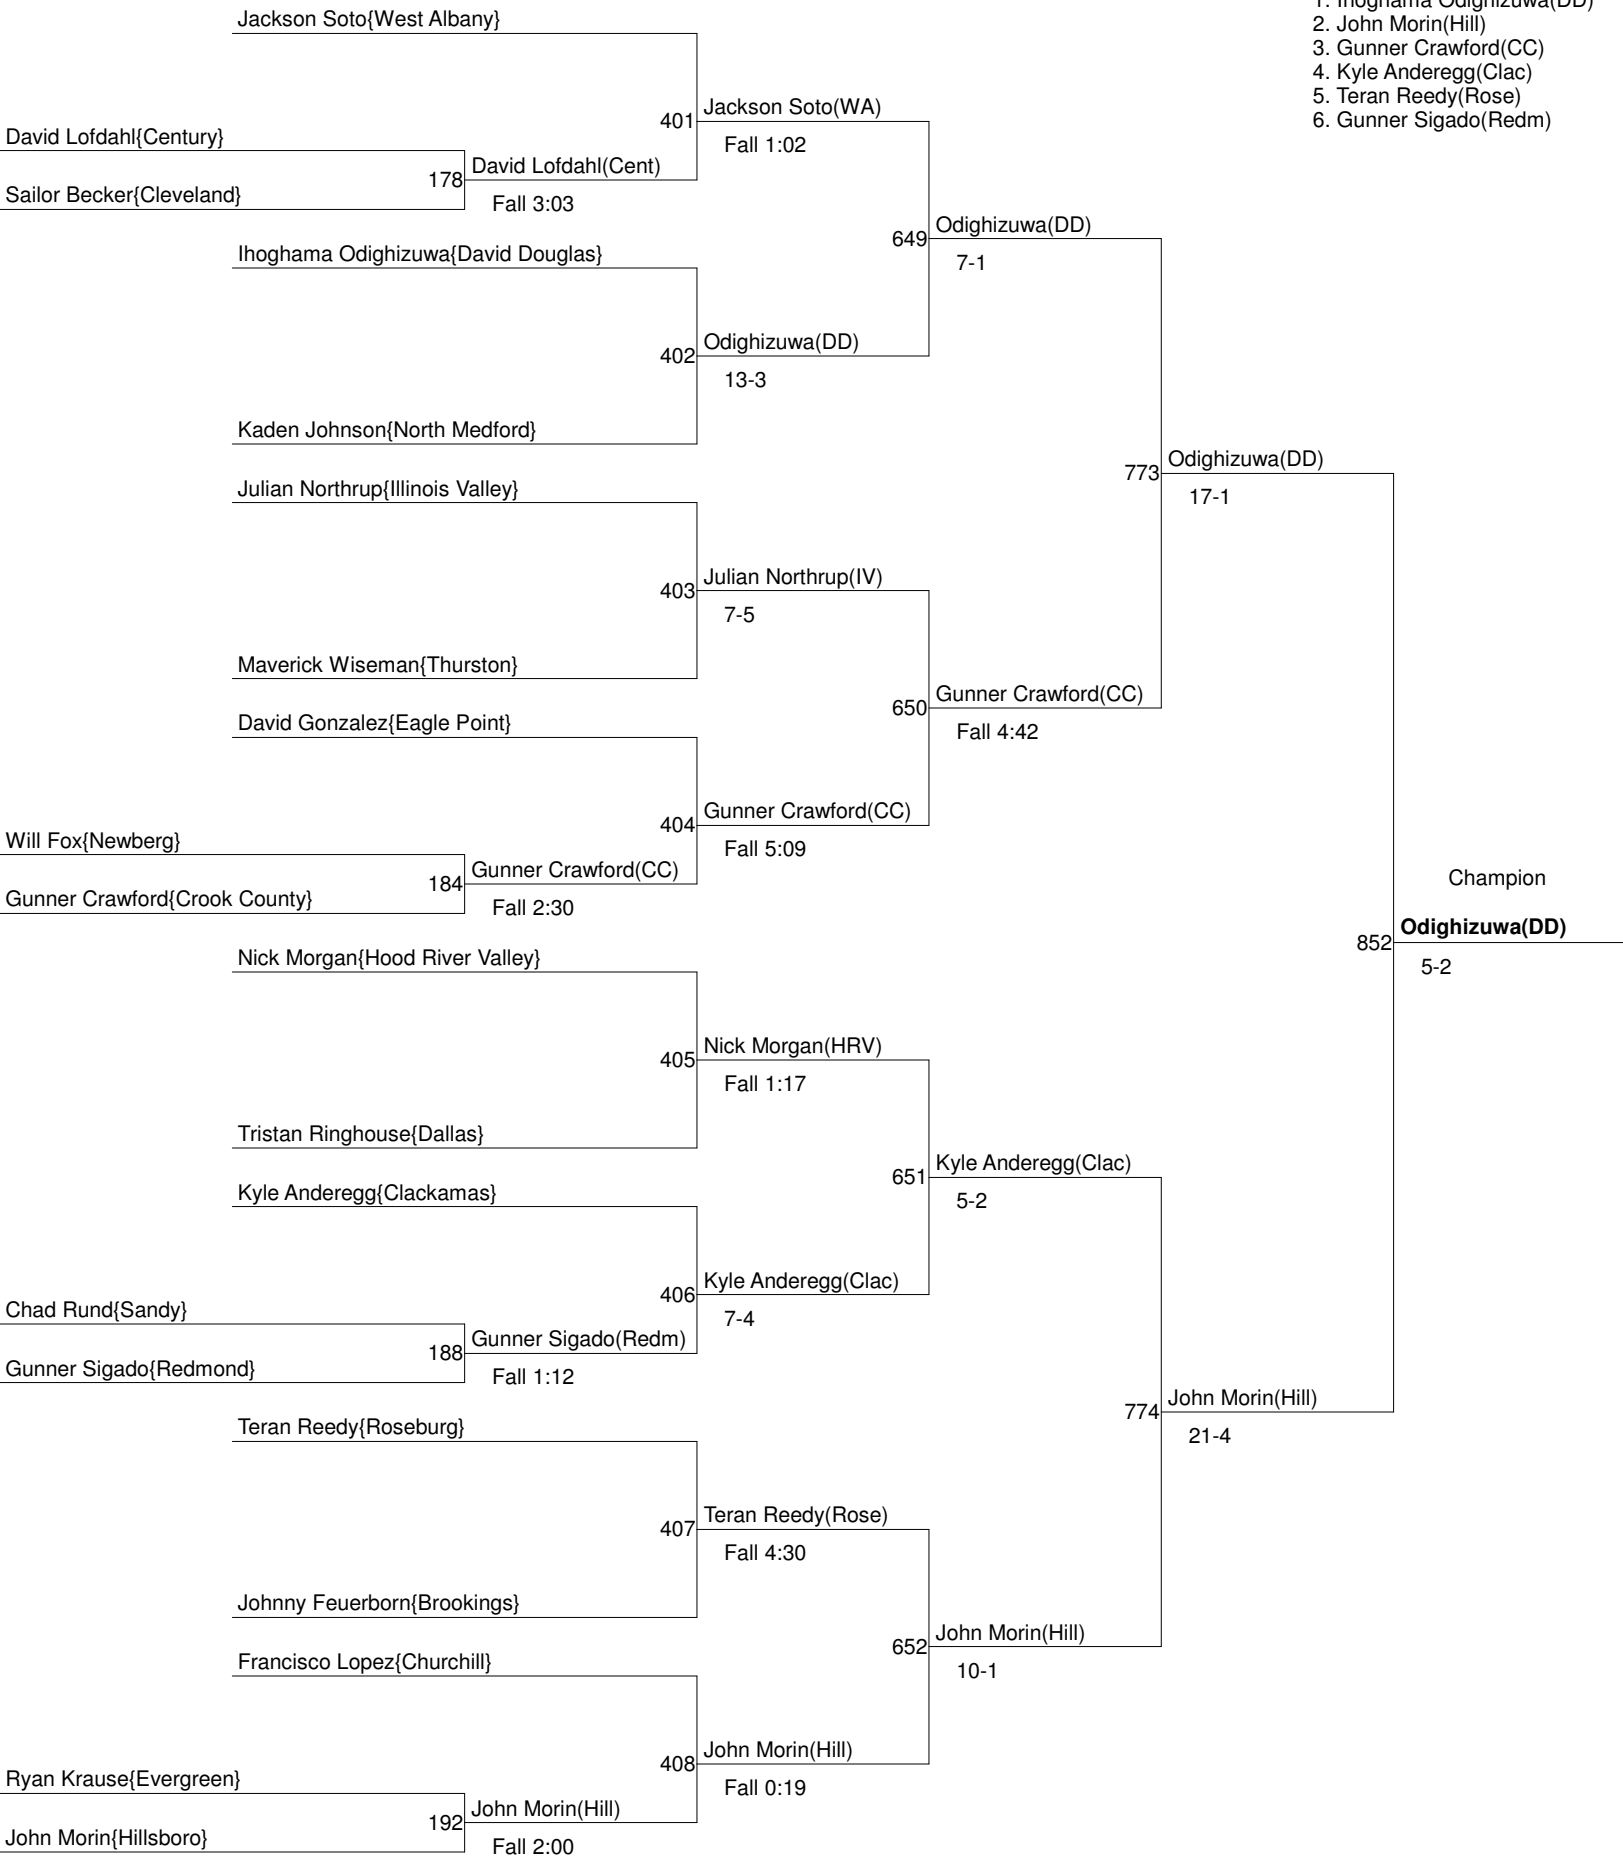

Weight : 195

1. Ihoghama Odighizuwa(DD)
2. John Morin(Hill)
3. Gunner Crawford(CC)
4. Kyle Anderegg(Clac)
5. Teran Reedy(Rose)
6. Gunner Sigado(Redm)

Consolation Bracket 195

Army Strong Coast Classic

Weight : 220