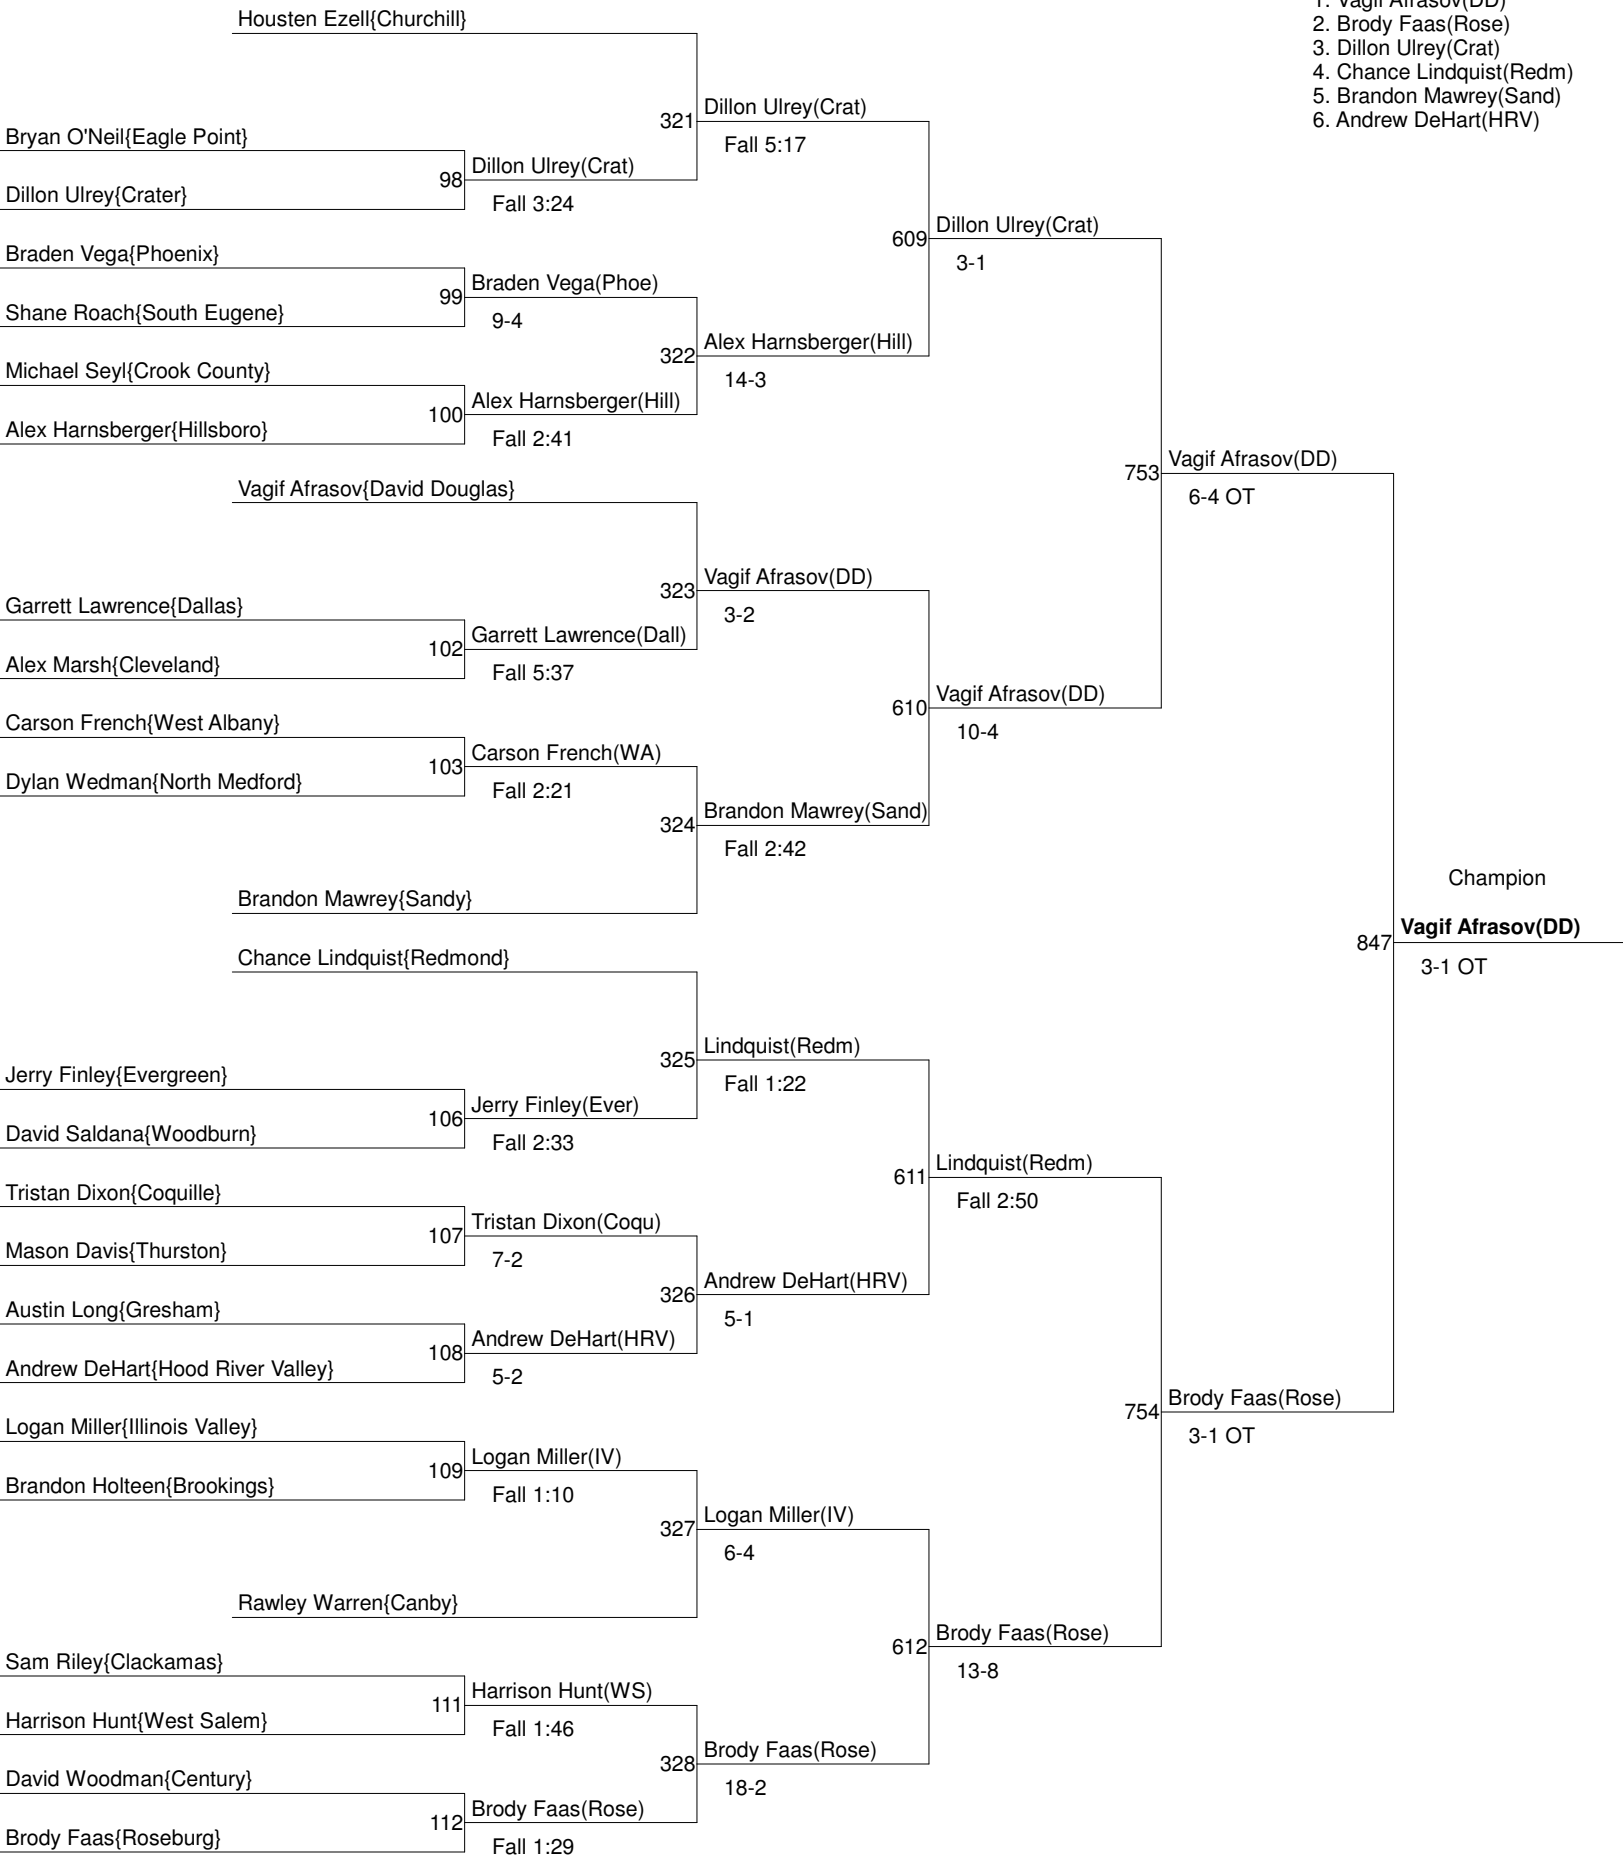

Army Strong Coast Classic

Weight : 145

1. Vagif Afrasov(DD)
2. Brody Faas(Rose)
3. Dillon Ulrey(Crat)
4. Chance Lindquist(Redm)
5. Brandon Mawrey(Sand)
6. Andrew DeHart(HRV)