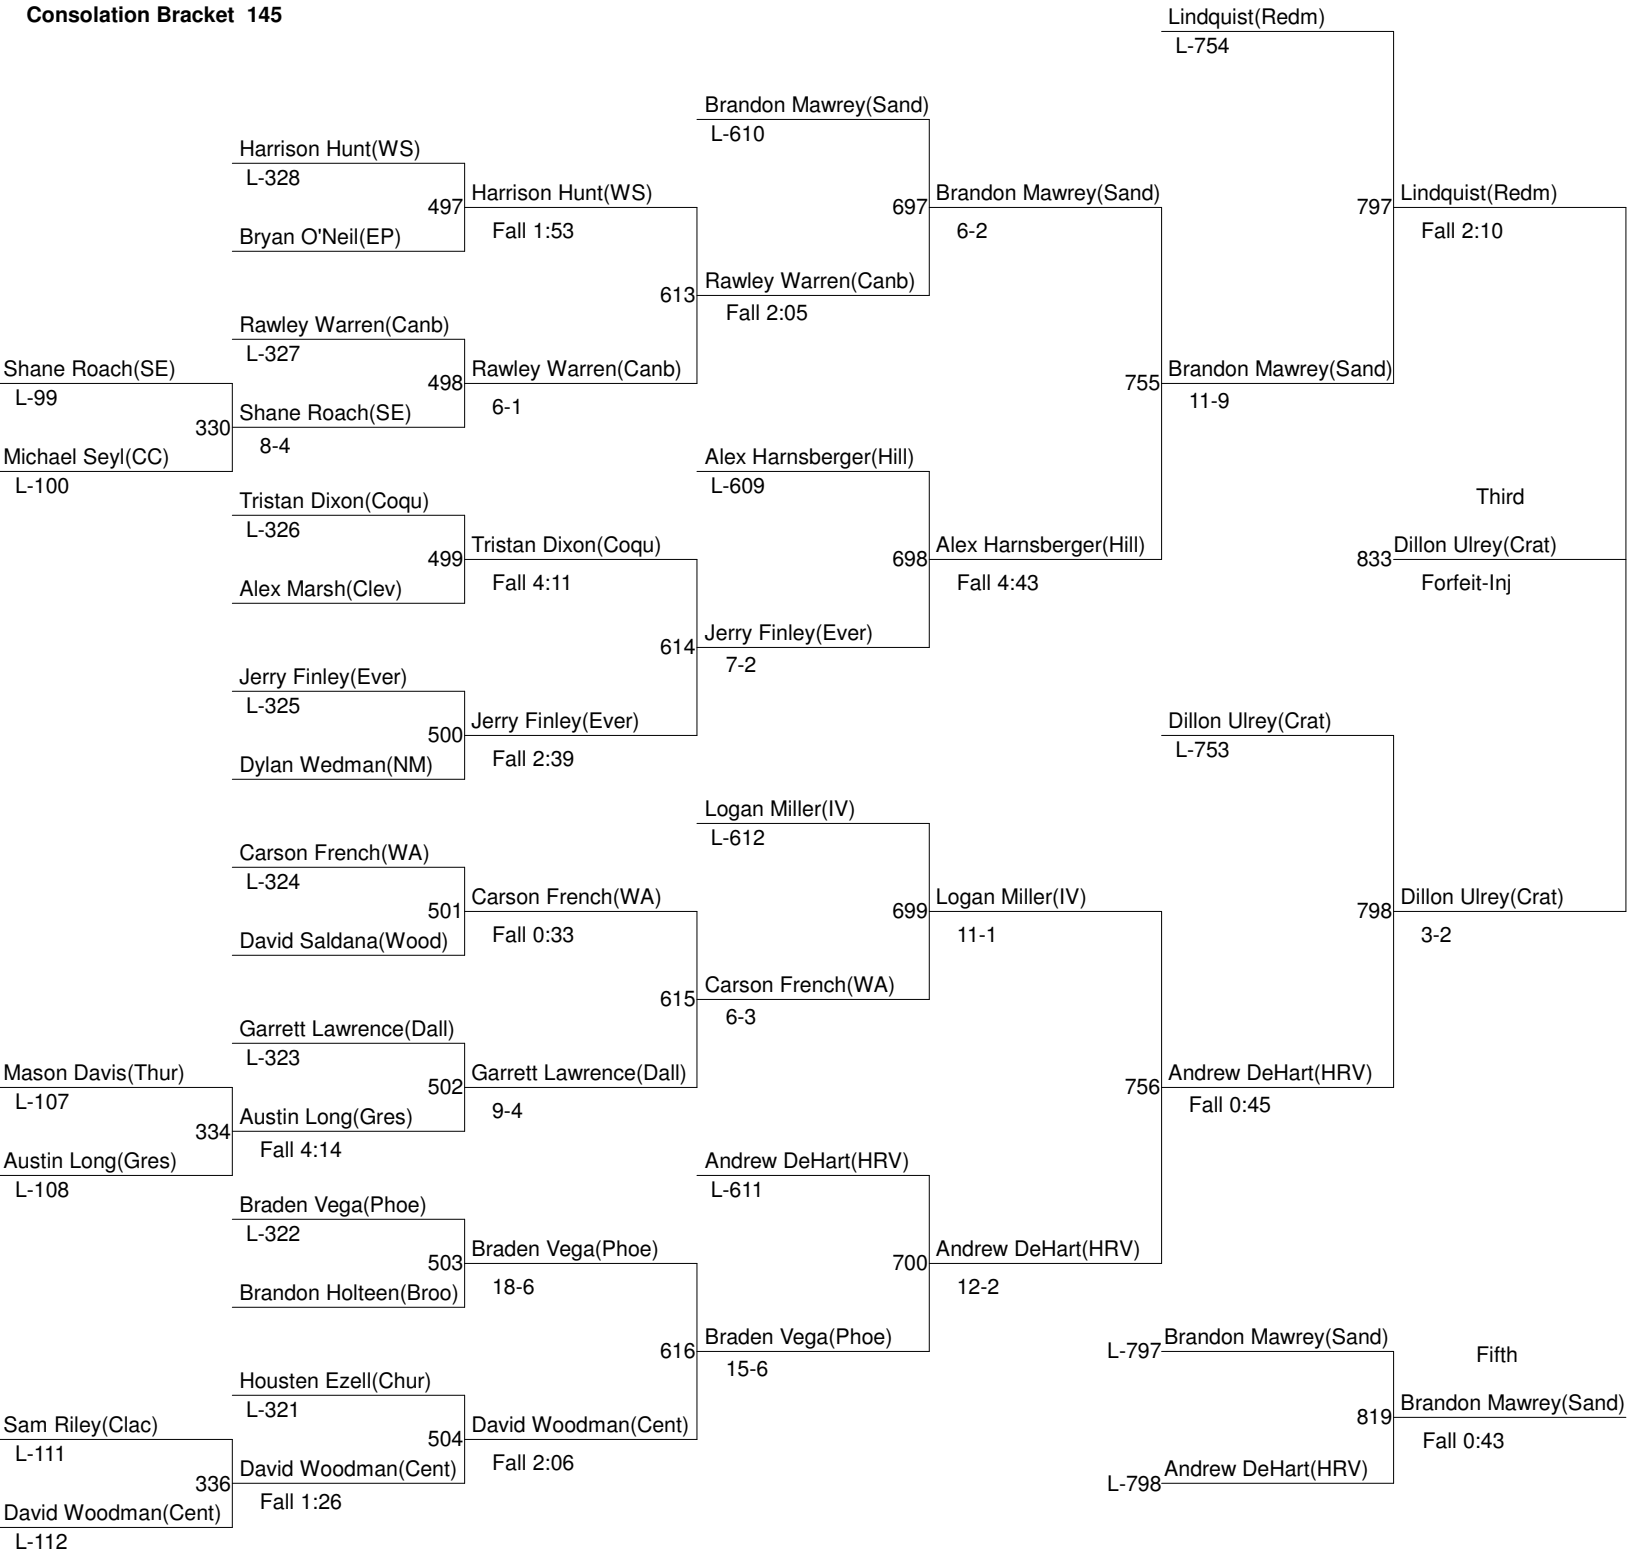

Consolation Bracket 145