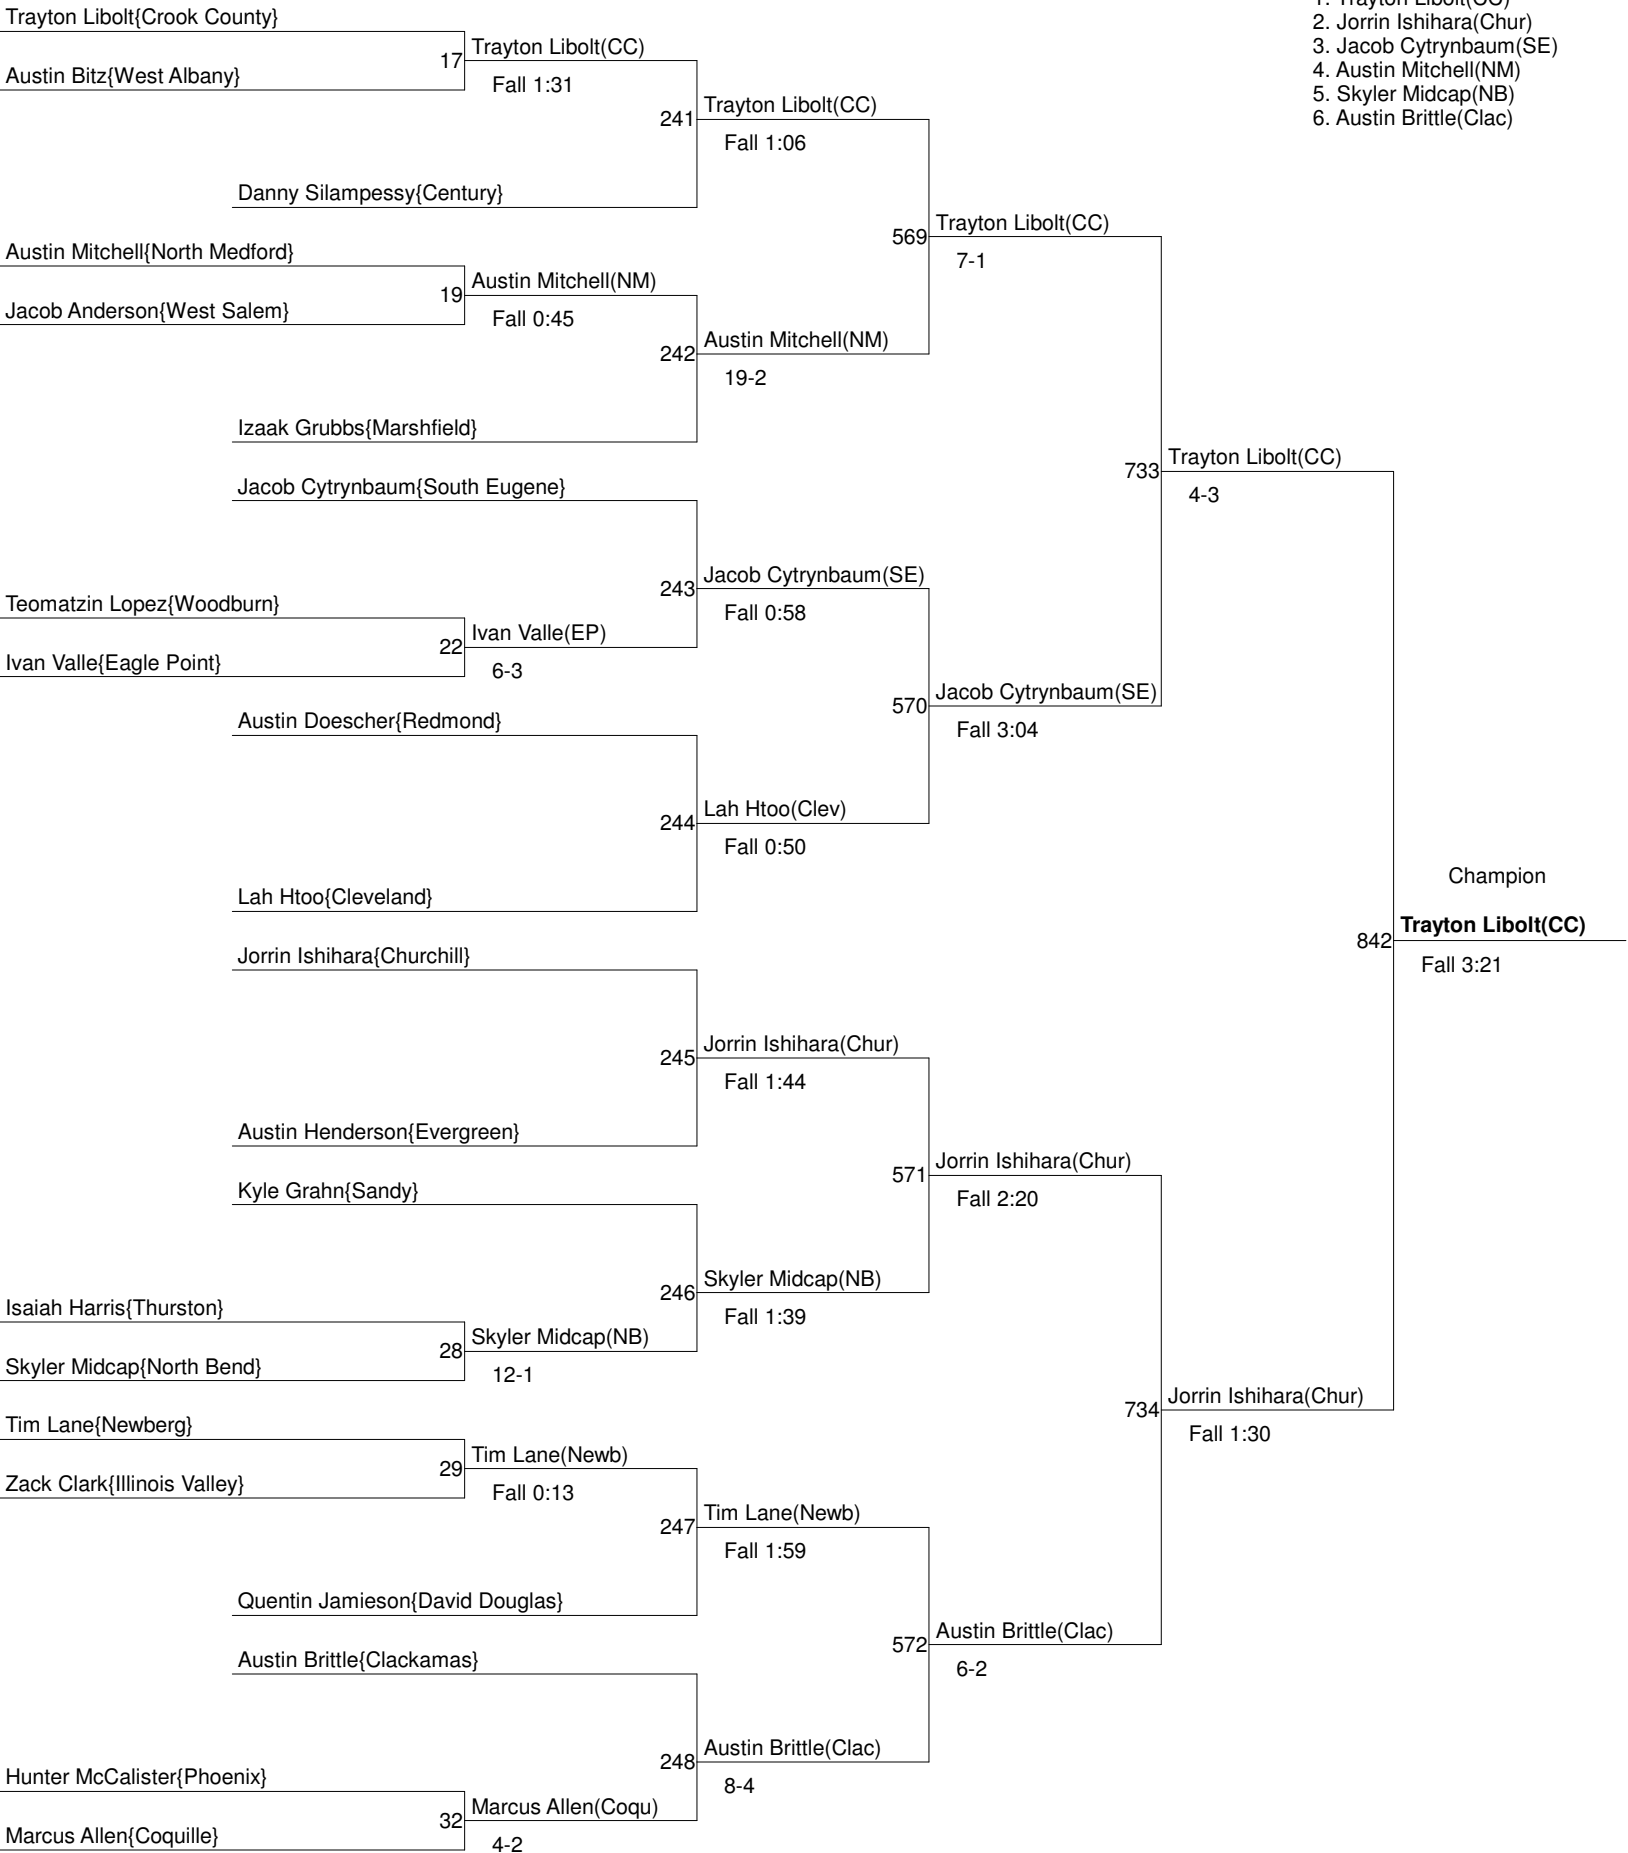

Army Strong Coast Classic

Weight : 113

1. Trayton Libolt(CC)
2. Jorrin Ishihara(Chur)
3. Jacob Cytrynbaum(SE)
4. Austin Mitchell(NM)
5. Skyler Midcap(NB)
6. Austin Brittle(Clac)