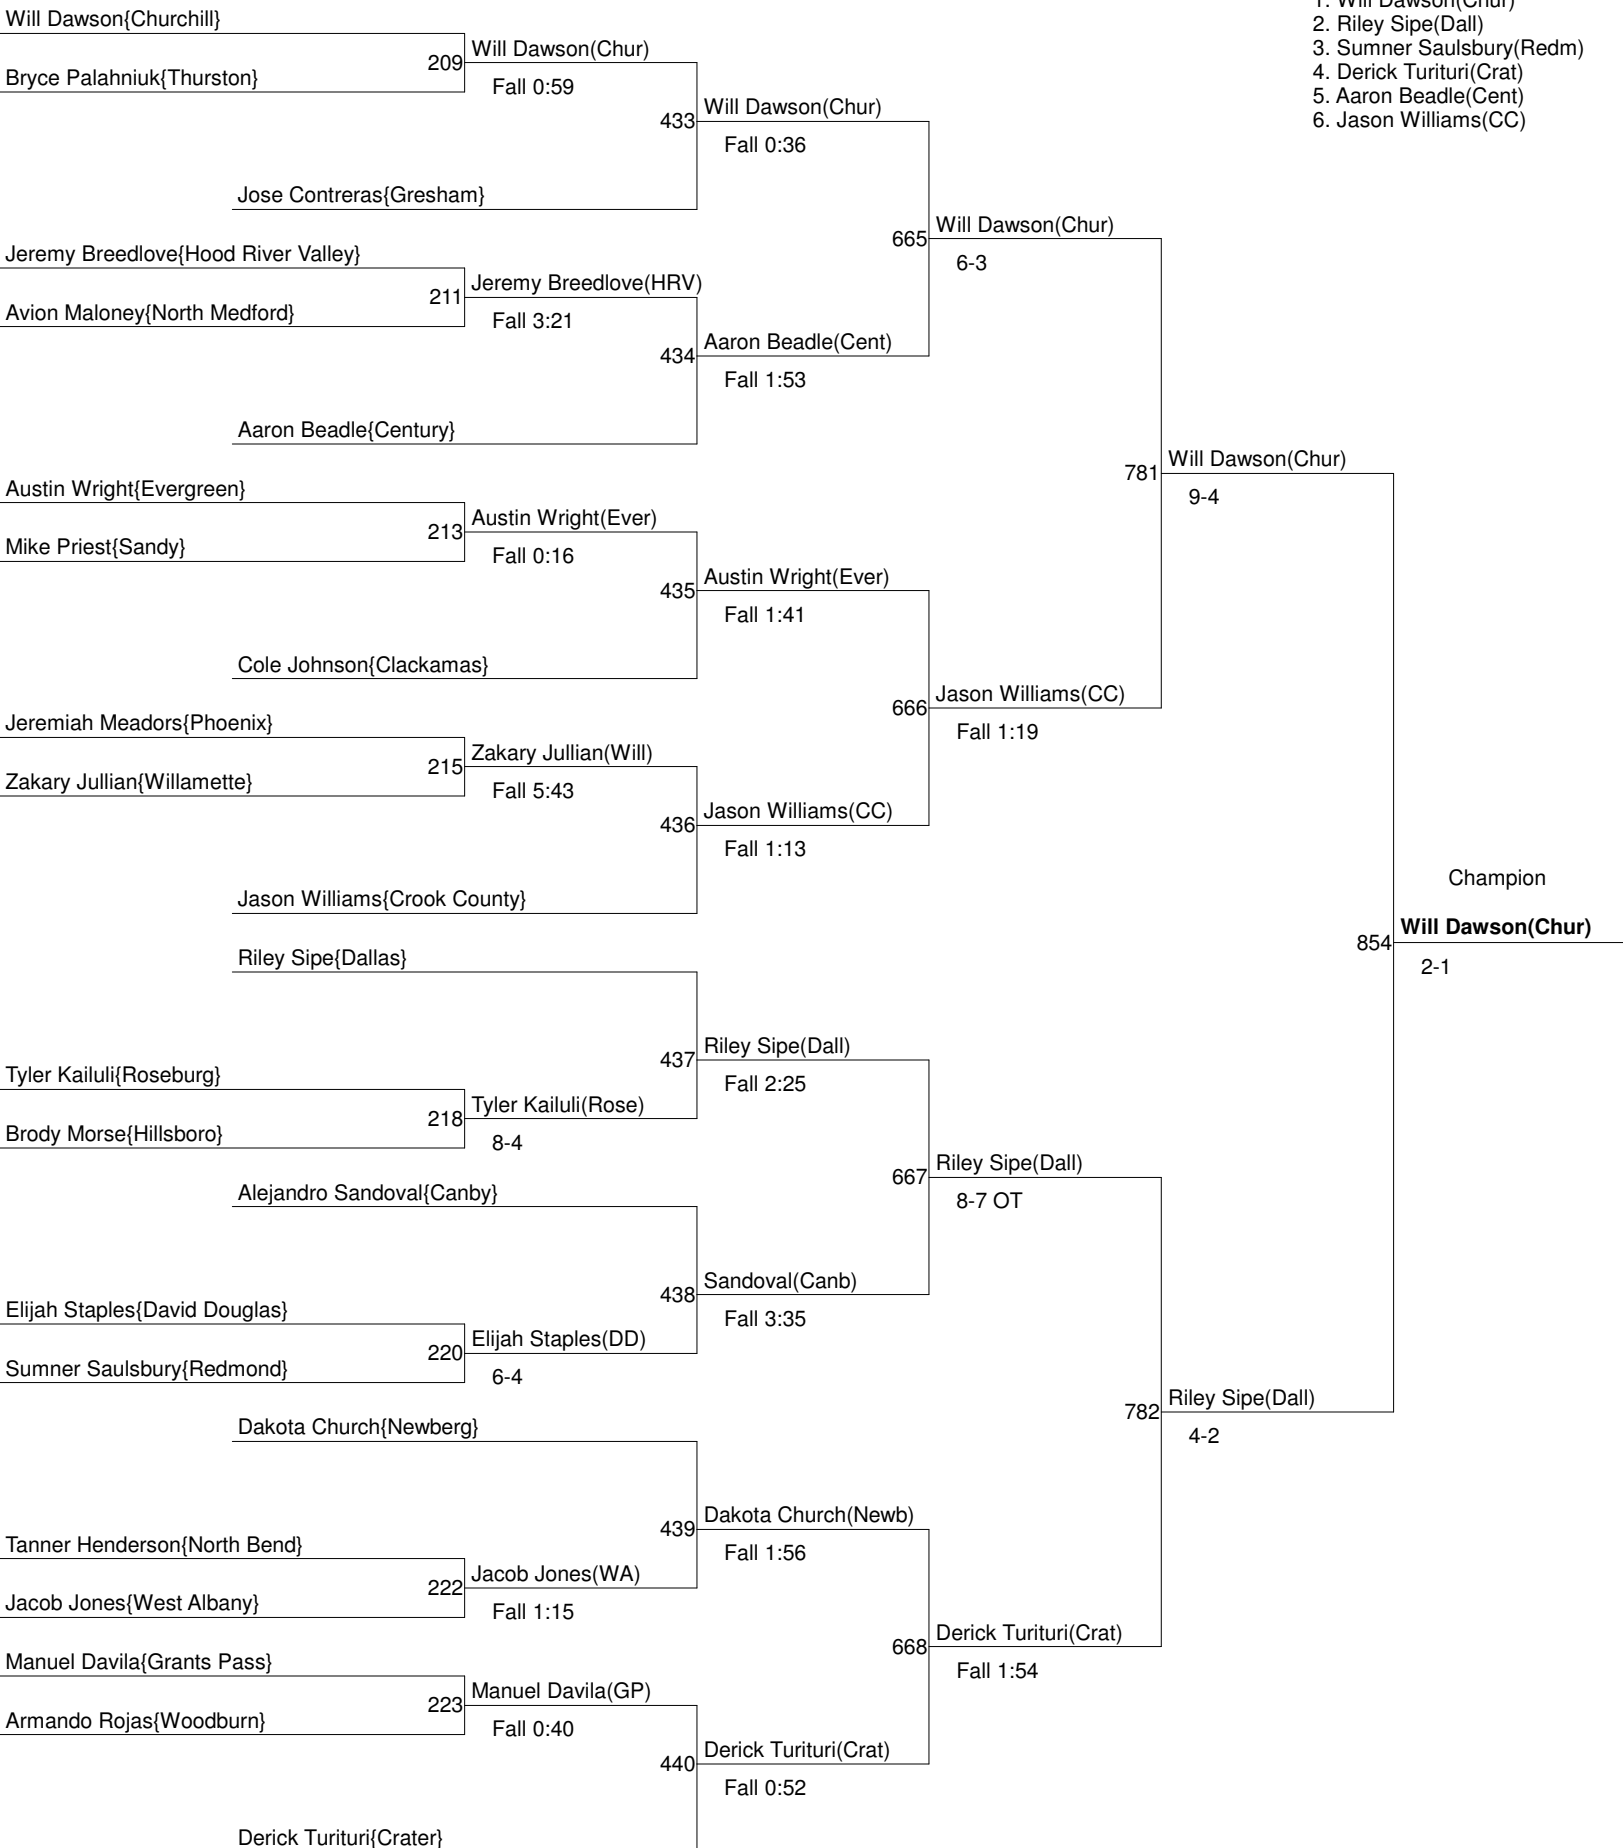

1. Steely Smith(WA)
2. Casey Gates(Redm)
3. Brad Hyatt(HV)
4. Lucas Anthony(Thur)
5. Curtis Crouch(CC)
6. Jarrett Baker(Crat)

Consolation Bracket 220

Army Strong Coast Classic

Weight : 285

1. Will Dawson(Chur)
2. Riley Sipe(Dall)
3. Sumner Saulsbury(Redm)
4. Derick Turituri(Crat)
5. Aaron Beadle(Cent)
6. Jason Williams(CC)