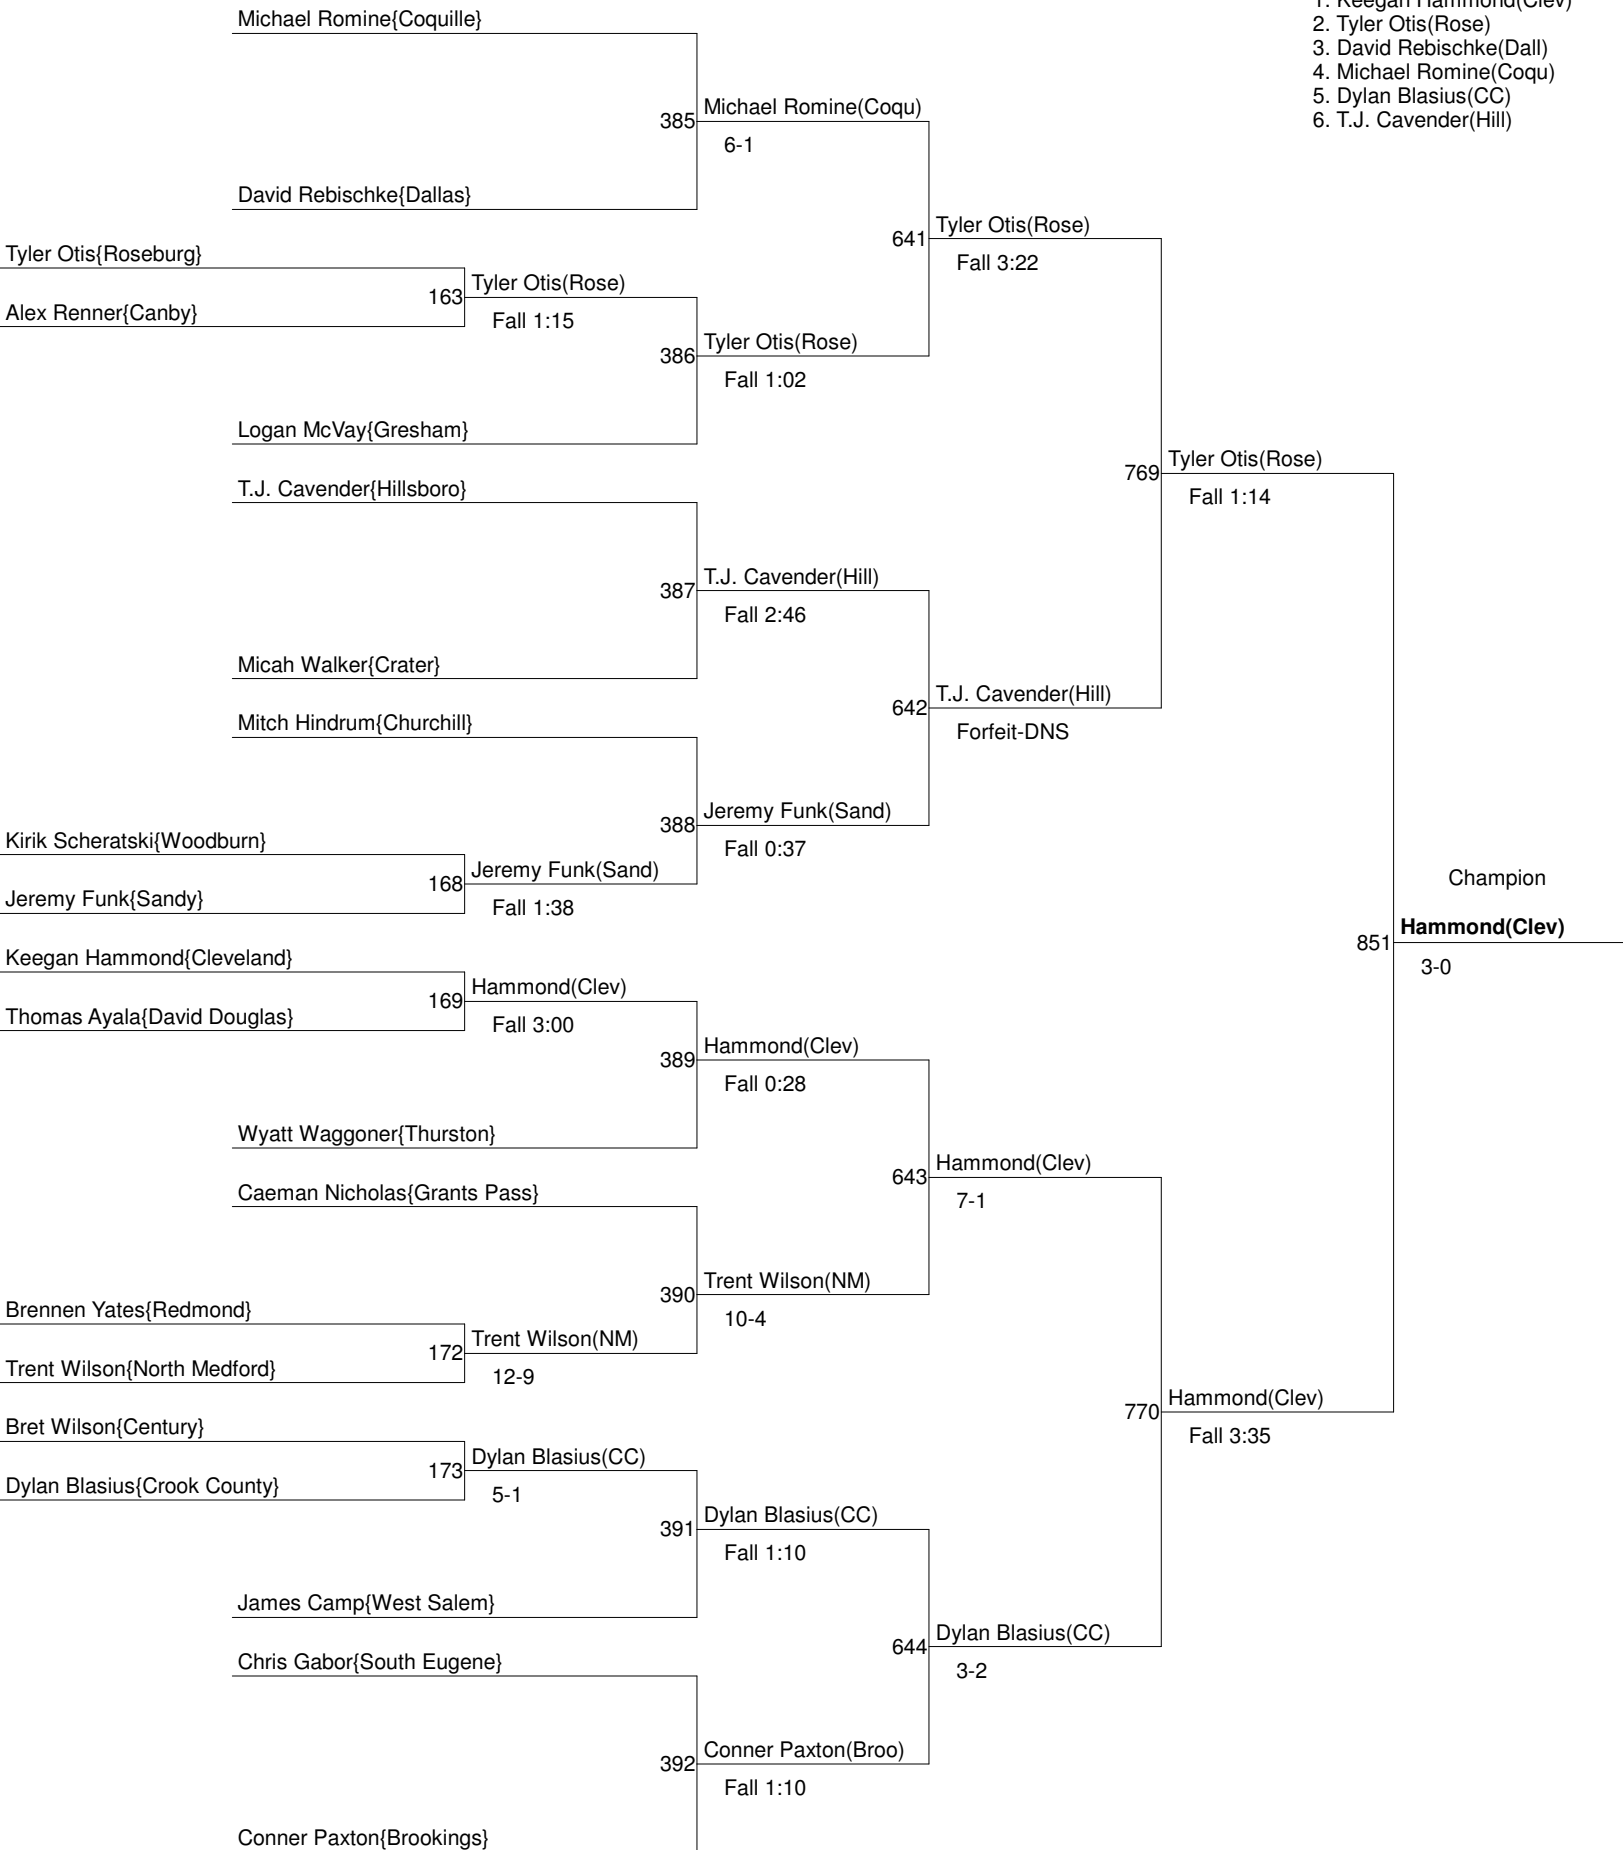

Army Strong Coast Classic

Weight : 182

1. Keegan Hammond(Clev)
2. Tyler Otis(Rose)
3. David Rebeschke(Dall)
4. Michael Romine(Coqu)
5. Dylan Blasius(CC)
6. T.J. Cavender(Hill)