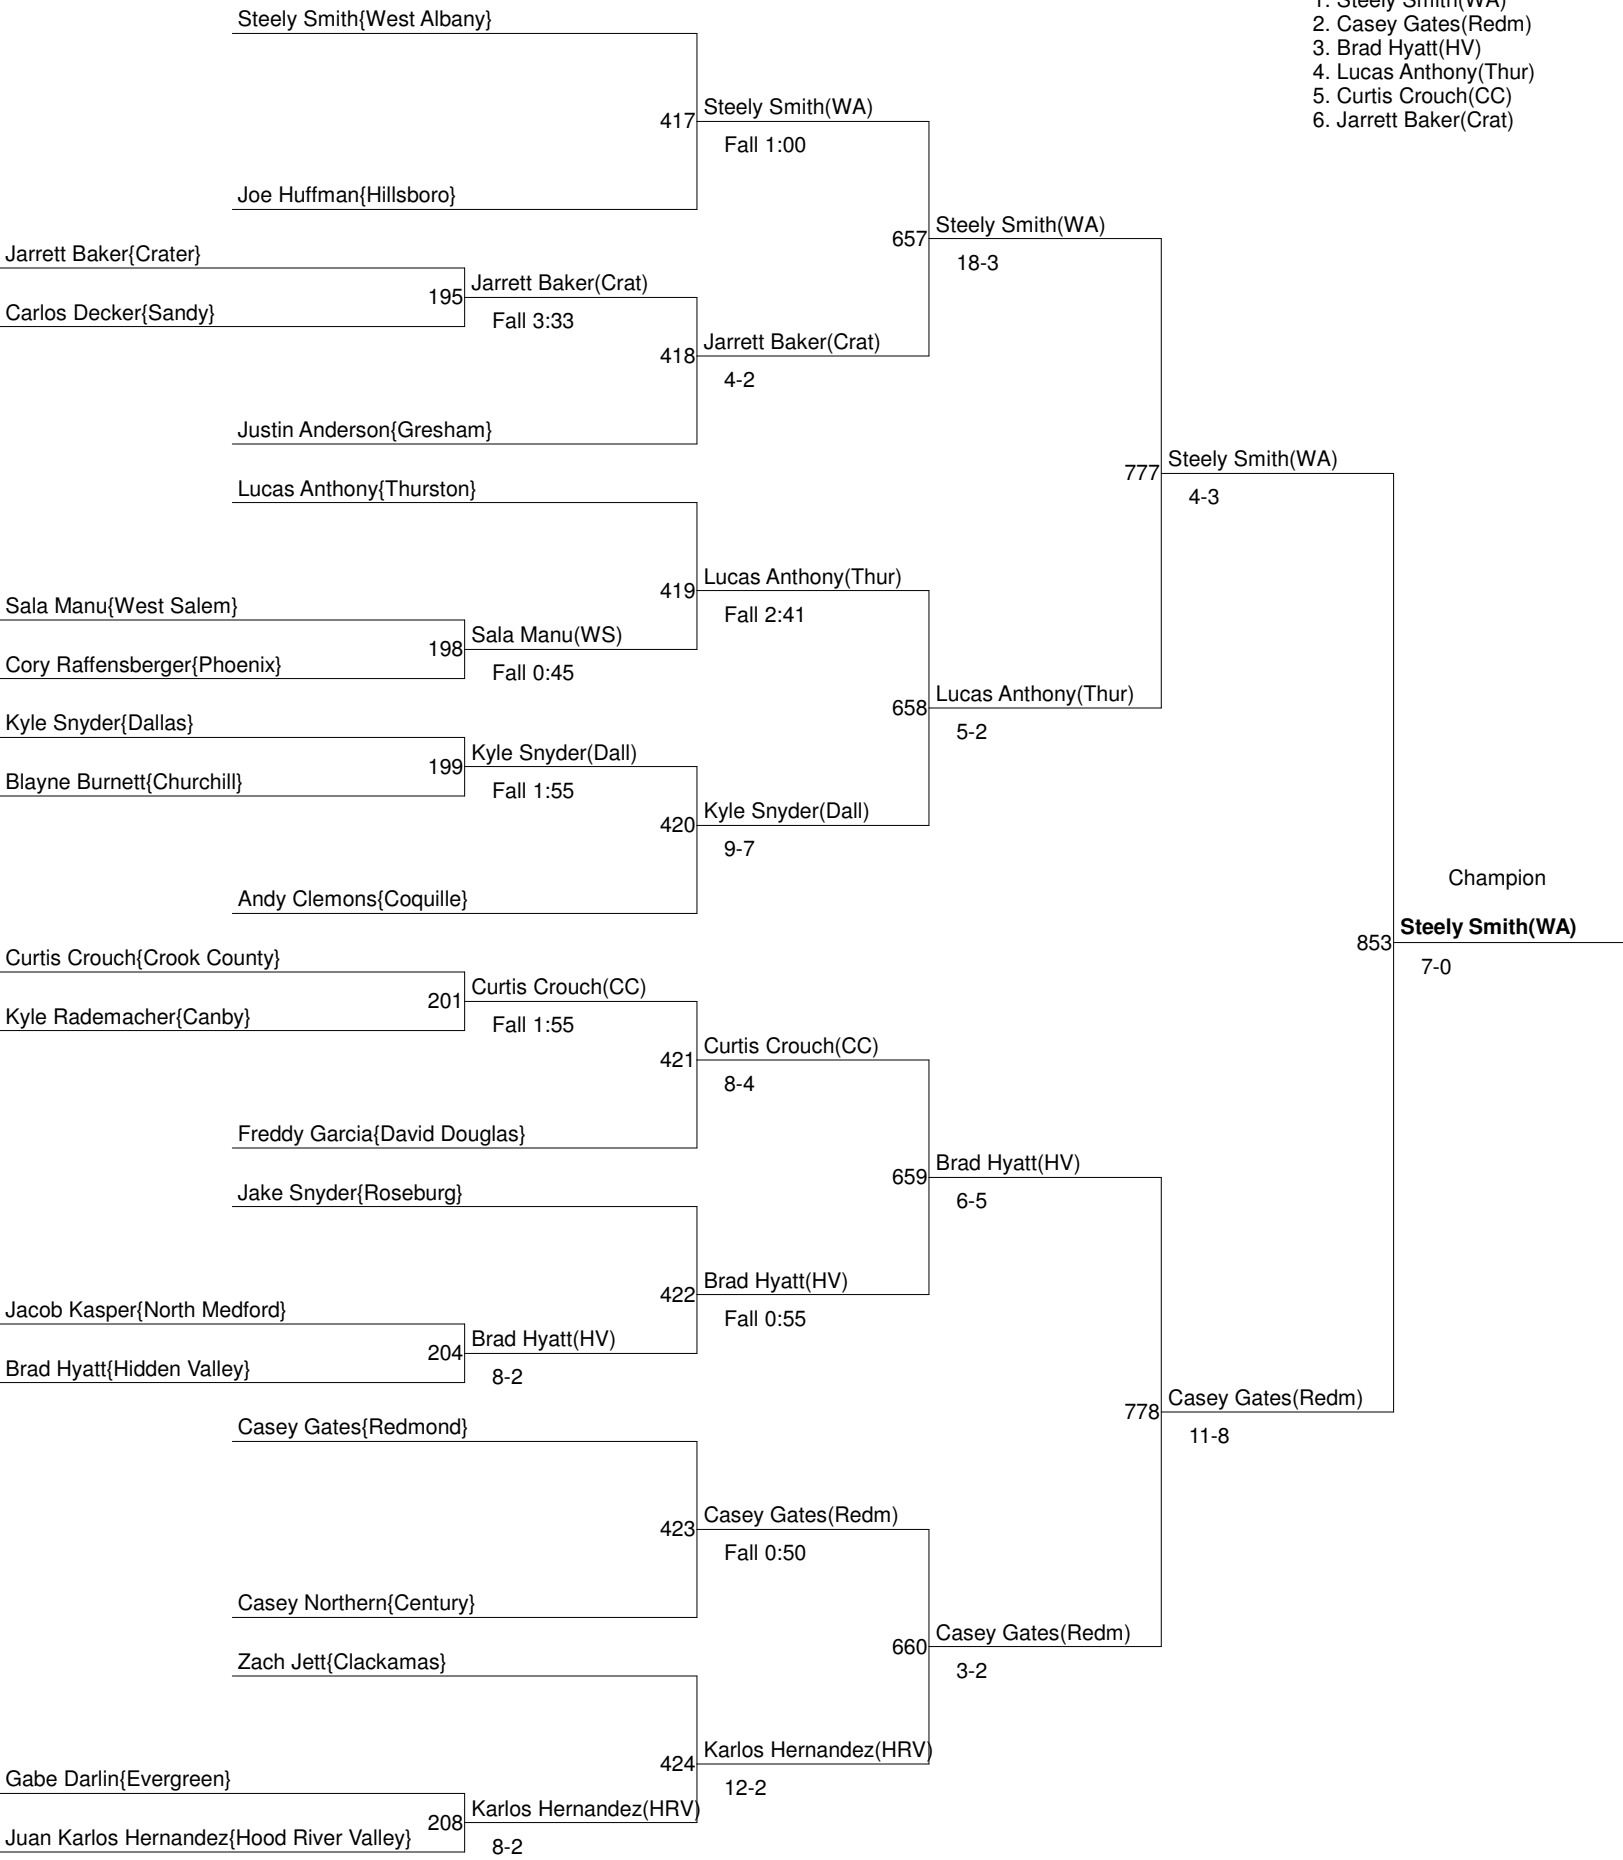

Army Strong Coast Classic

Weight : 220

1. Steely Smith(WA)
2. Casey Gates(Redm)
3. Brad Hyatt(HV)
4. Lucas Anthony(Thur)
5. Curtis Crouch(CC)
6. Jarrett Baker(Crat)