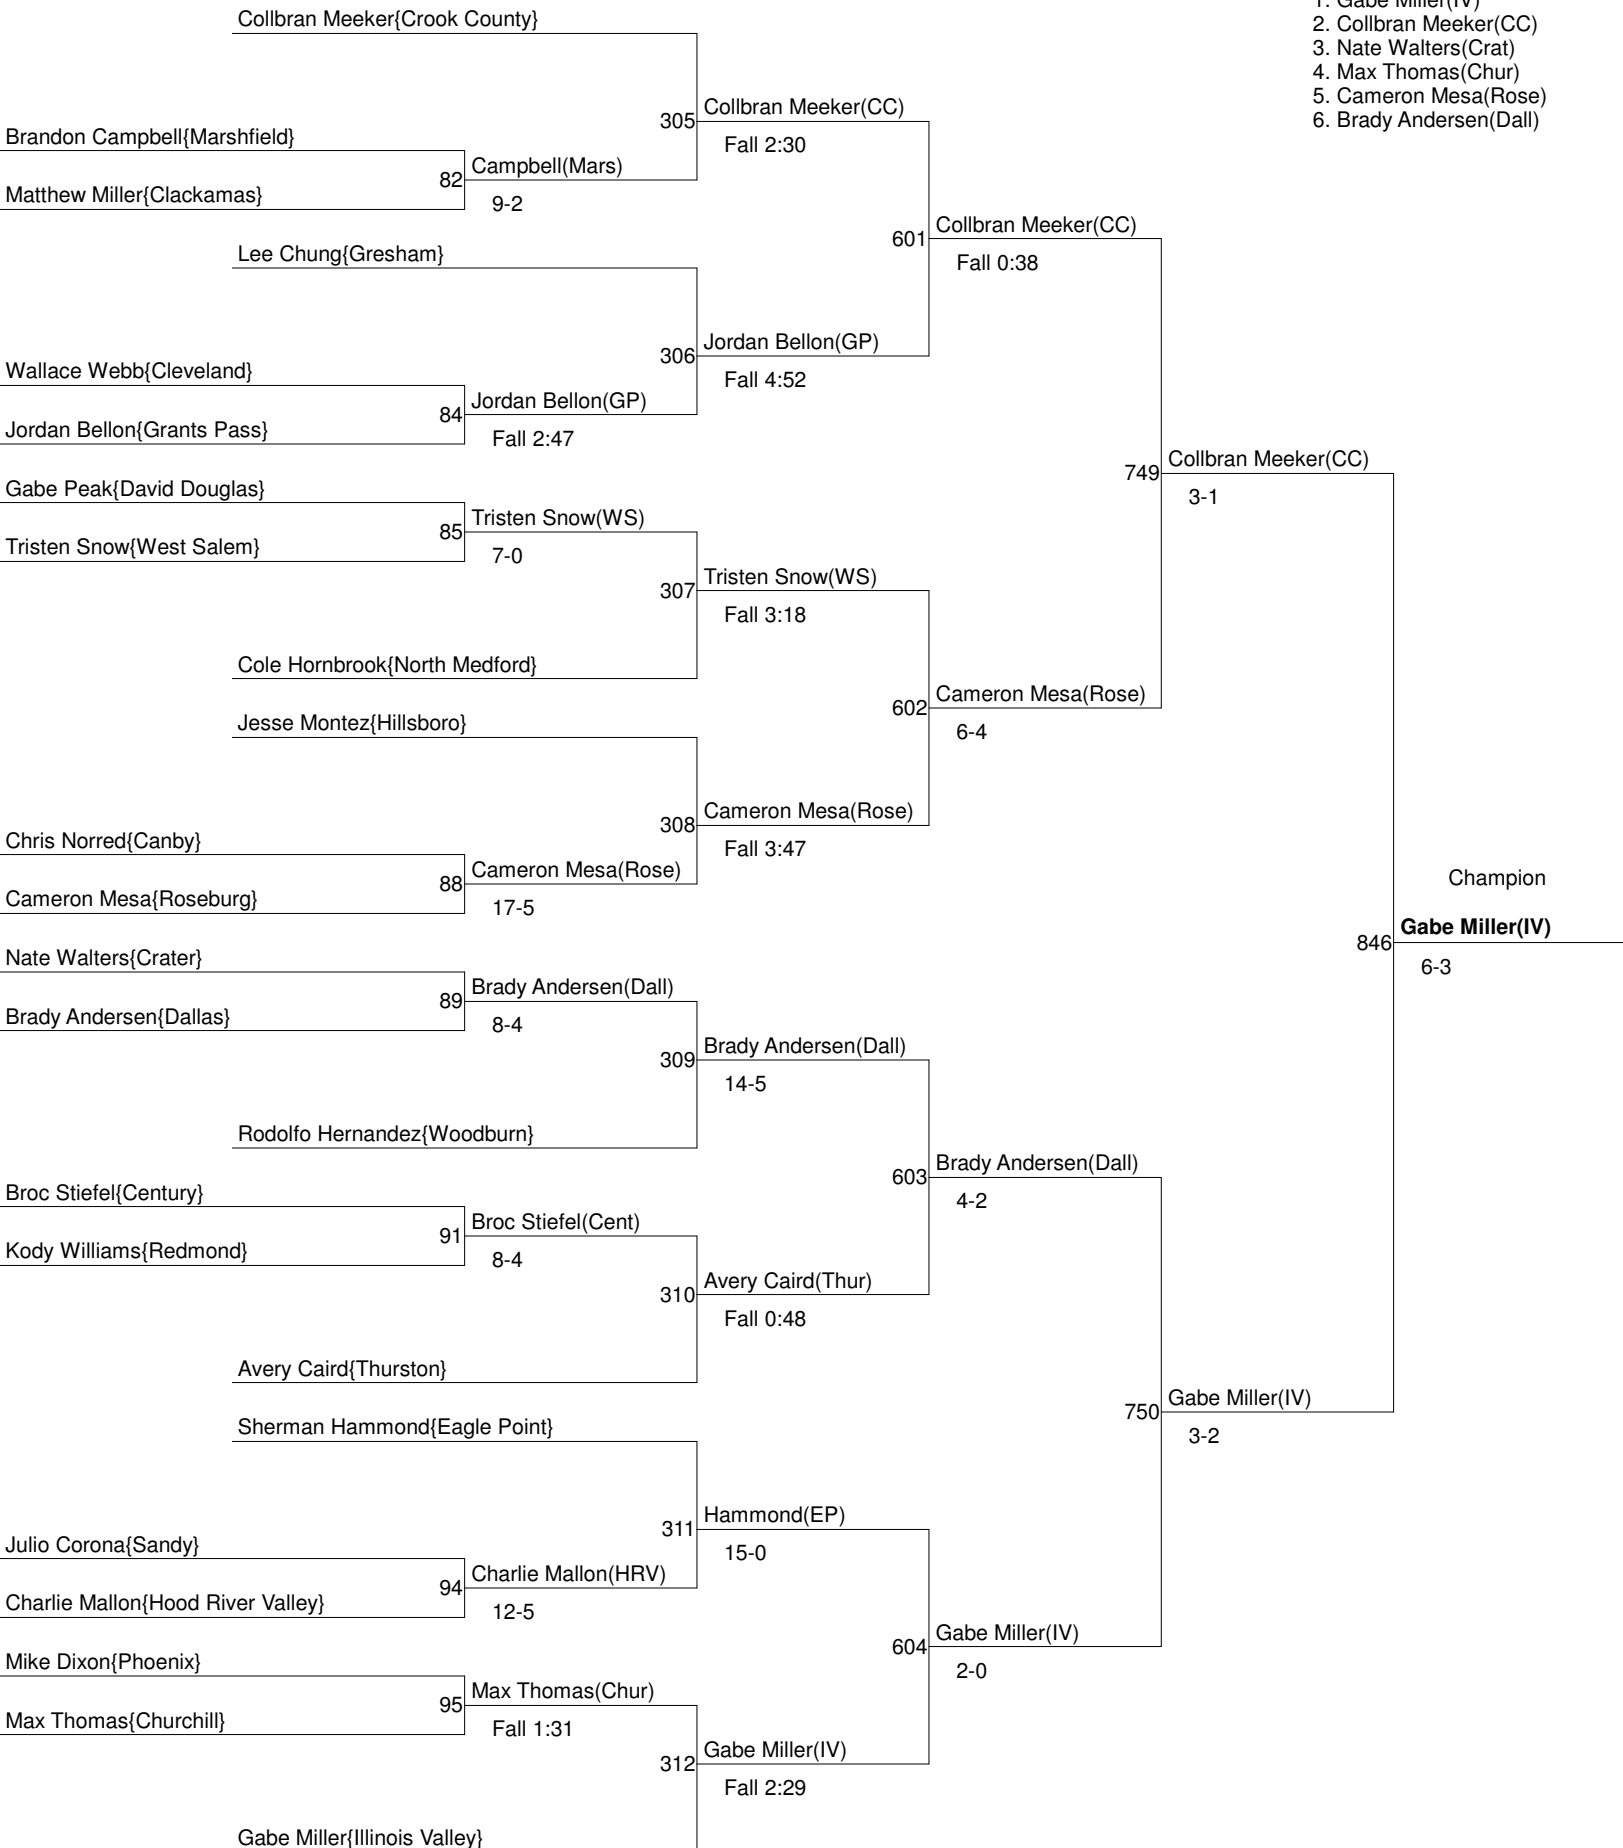

Army Strong Coast Classic

Weight : 138

1. Gabe Miller(IV)
2. Collbran Meeker(CC)
3. Nate Walters(Crat)
4. Max Thomas(Chur)
5. Cameron Mesa(Rose)
6. Brady Andersen(Dall)