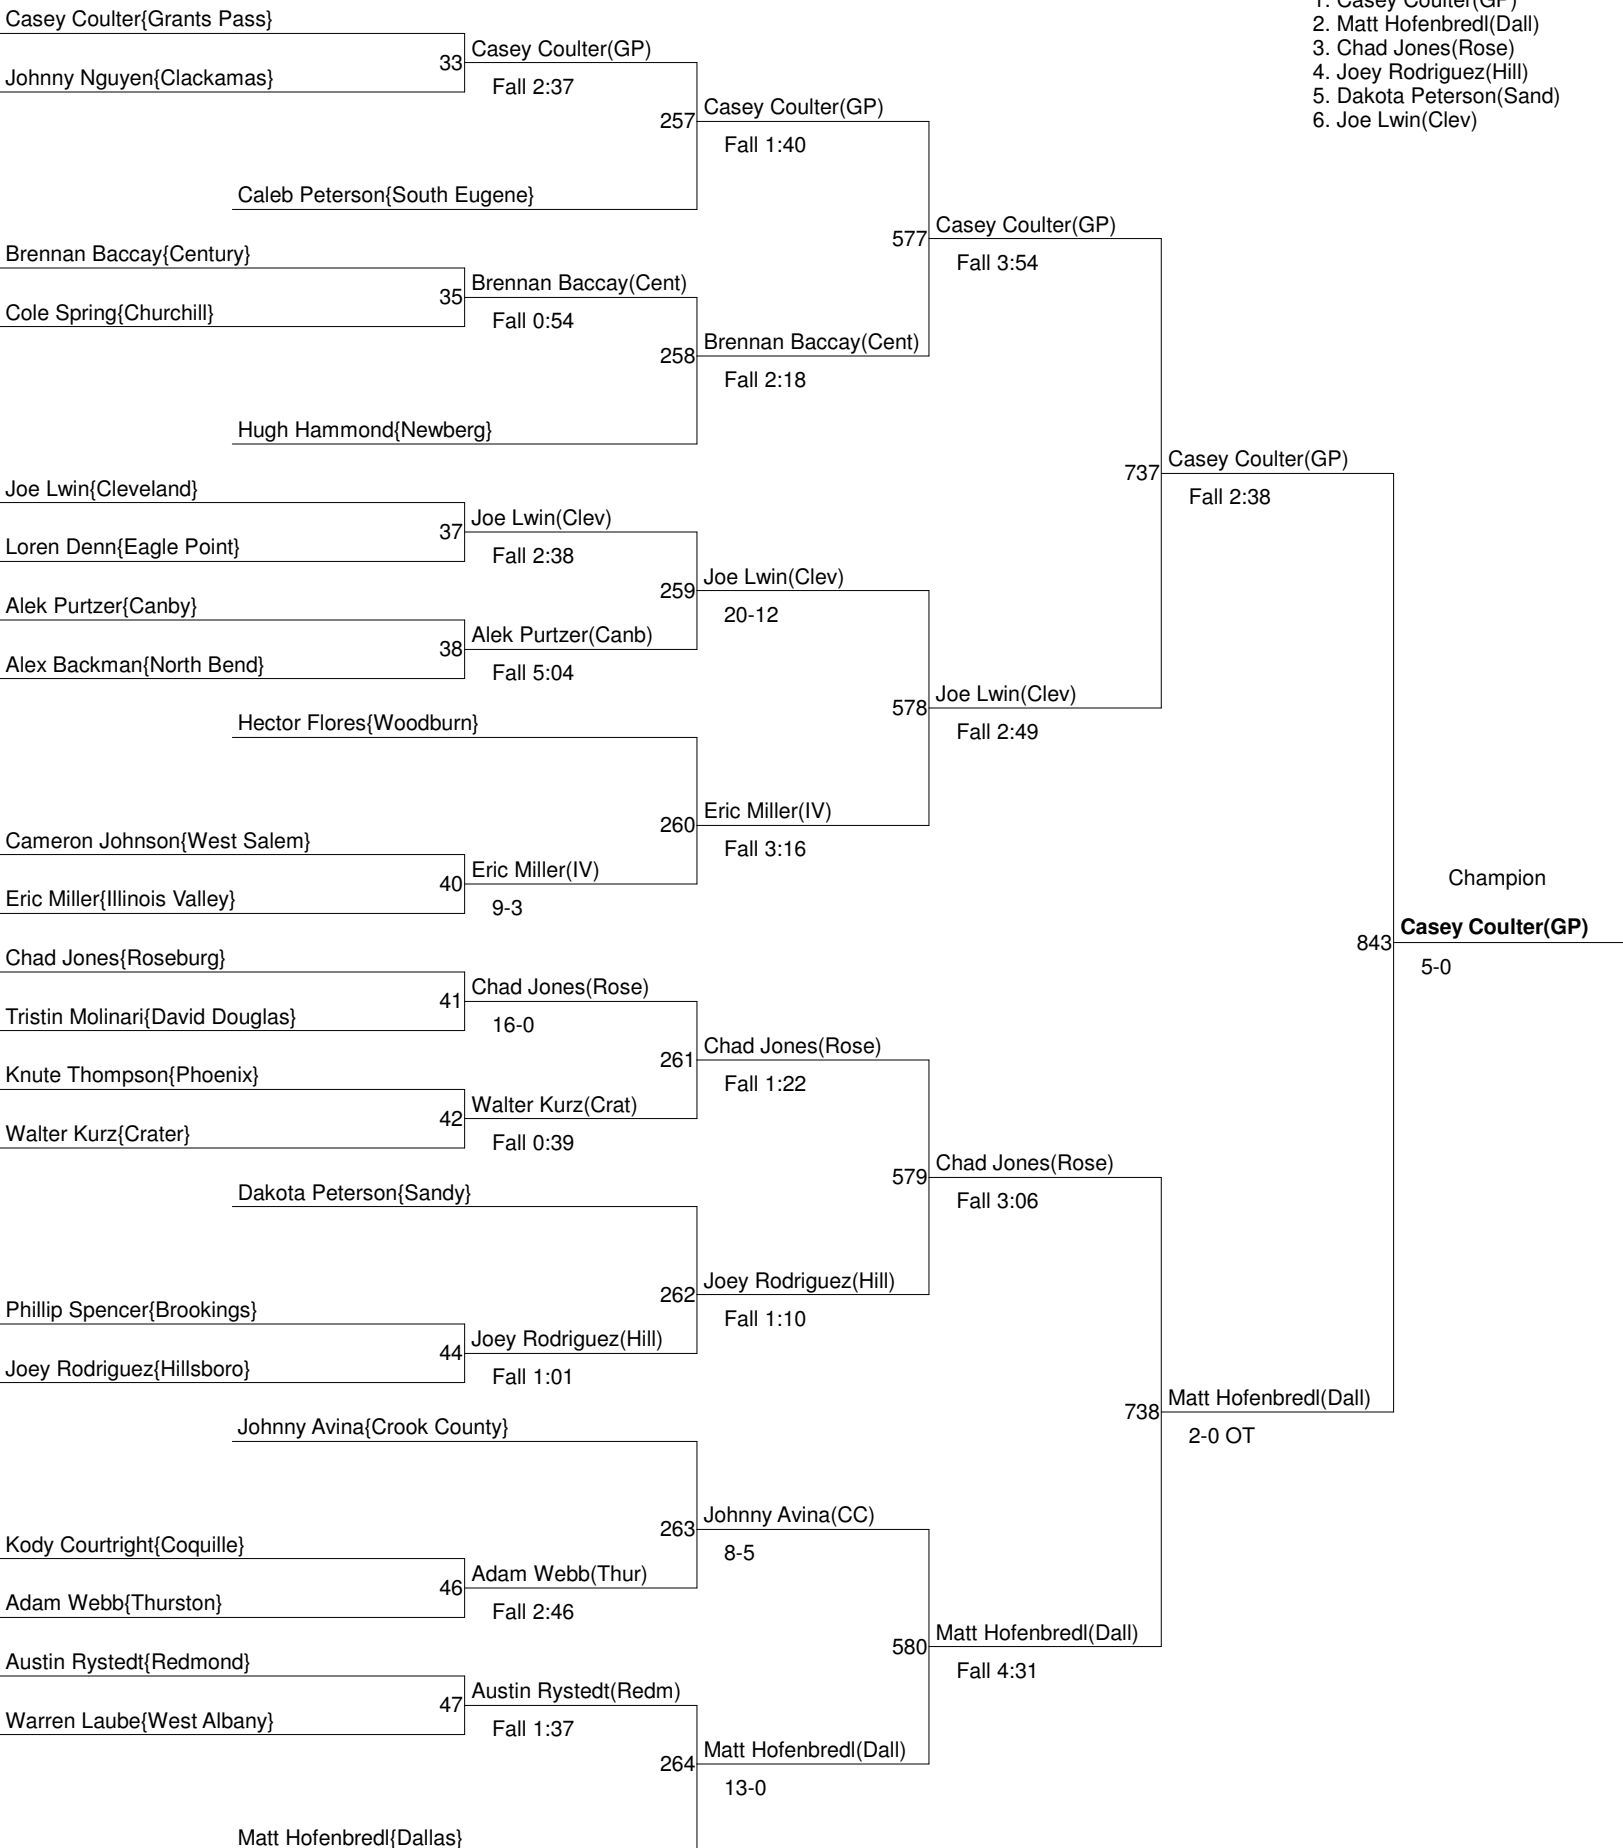

Army Strong Coast Classic

Weight : 120

1. Casey Coulter(GP)
2. Matt Hofenbredl(Dall)
3. Chad Jones(Rose)
4. Joey Rodriguez(Hill)
5. Dakota Peterson(Sand)
6. Joe Lwin(Clev)