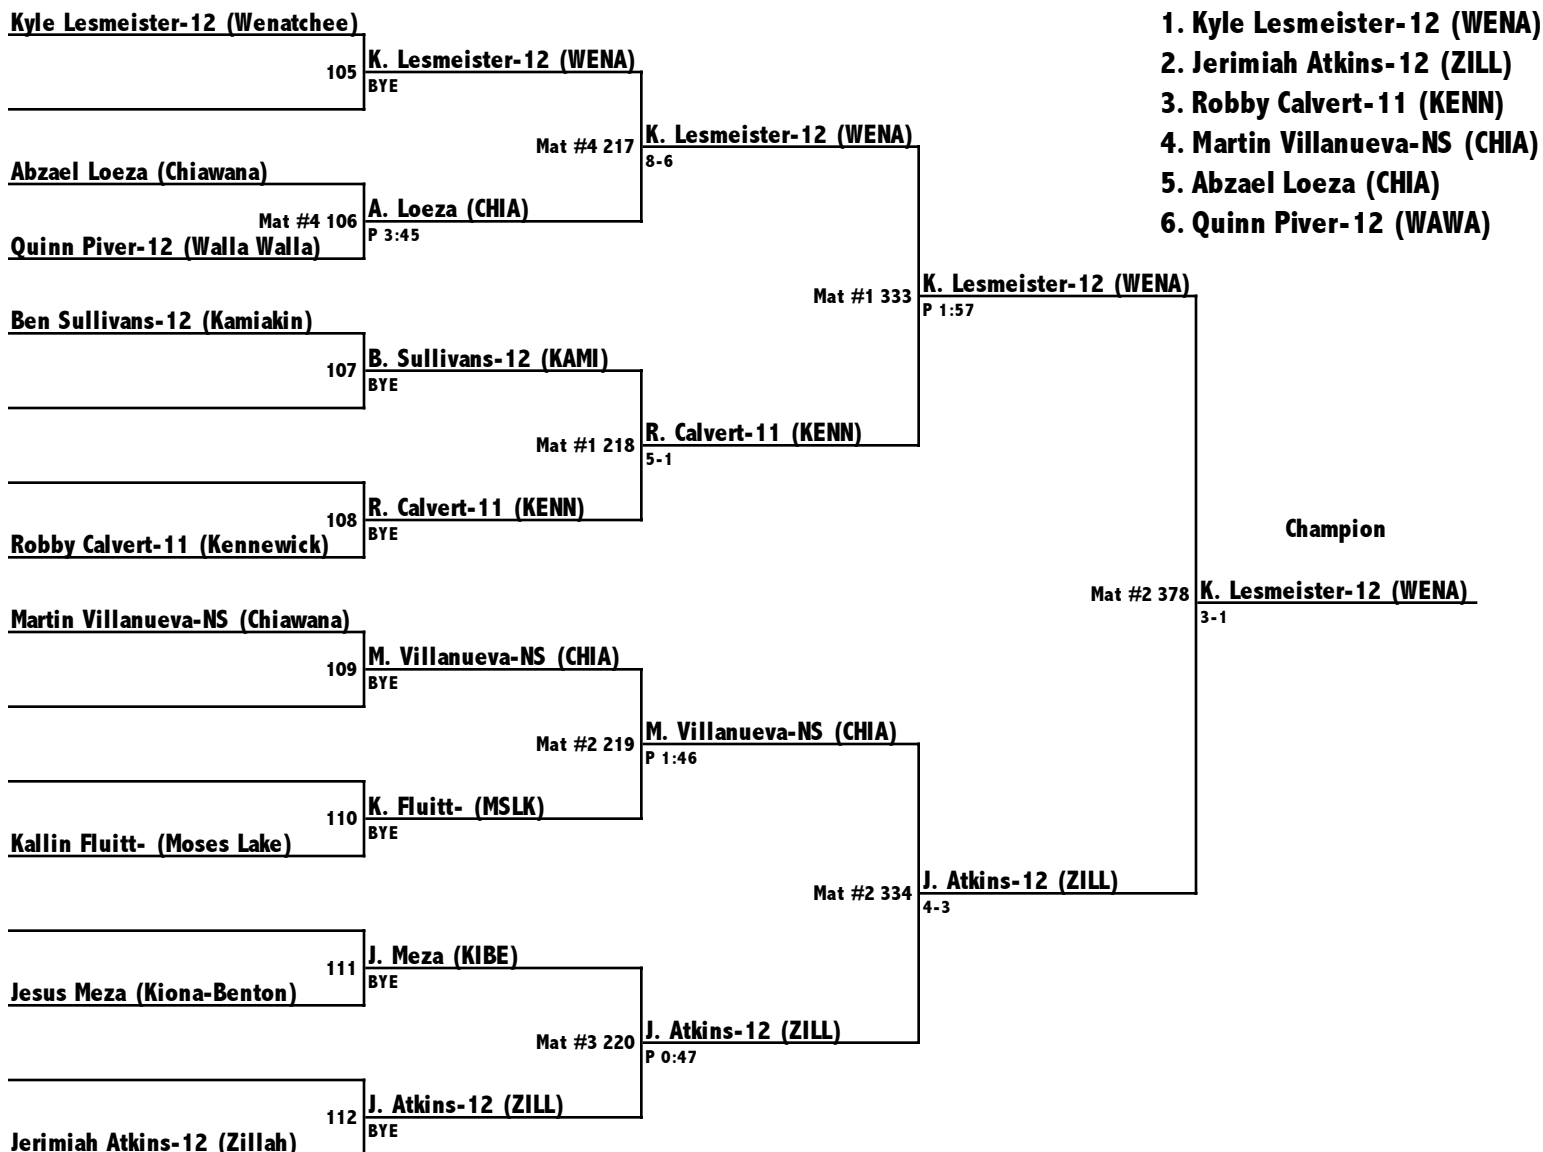

2012 Bob Mars Tournament-12 / 285

1. Kyle Lesmeister-12 (WENA)
2. Jeremiah Atkins-12 (ZILL)
3. Robby Calvert-11 (KENN)
4. Martin Villanueva-NS (CHIA)
5. Abzael Loeza (CHIA)
6. Quinn Piver-12 (WAWA)