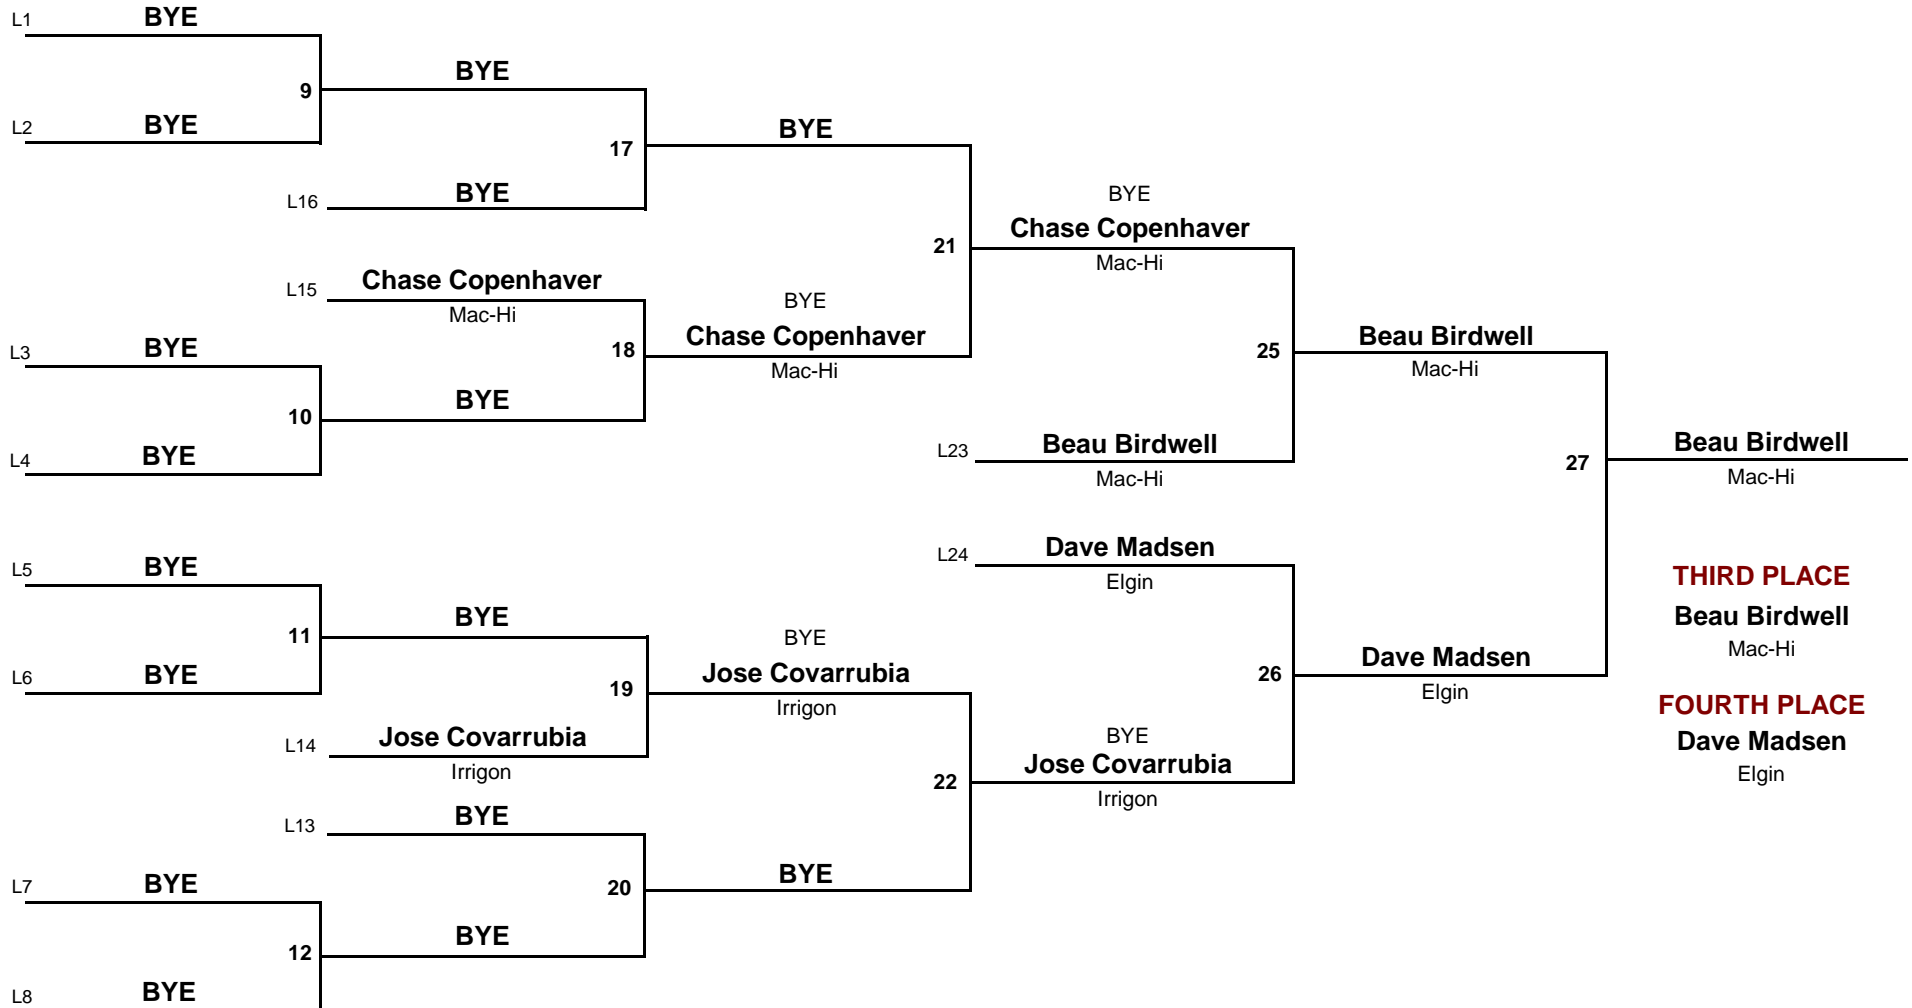

HS
DIVISION

182
WEIGHT

2012 Enterprise Kiick Off

November 30, 2012

Consolation Rounds