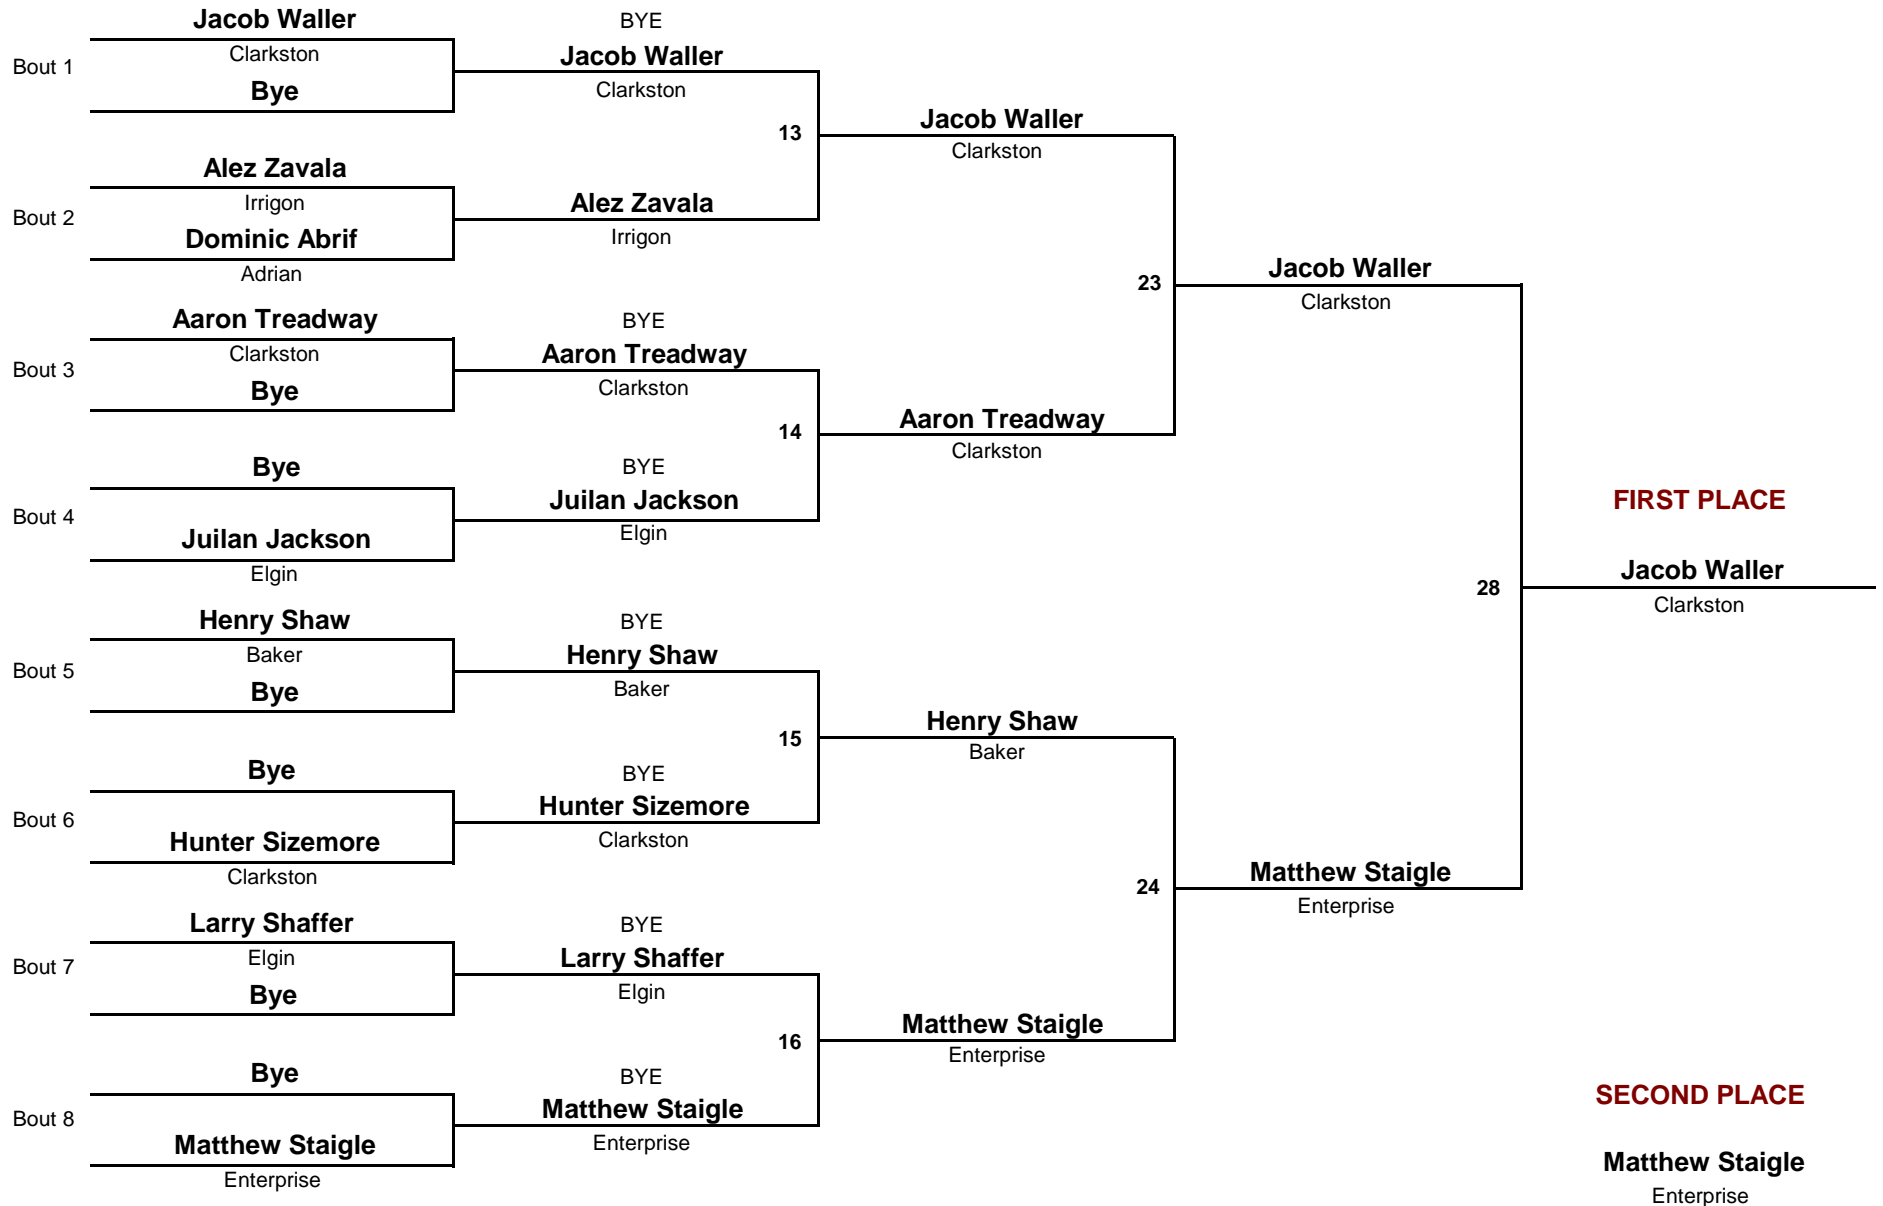

HS

DIVISION

195

WEIGHT

2012 Enterprise Kiick Off

November 30, 2012

Championship Rounds

0