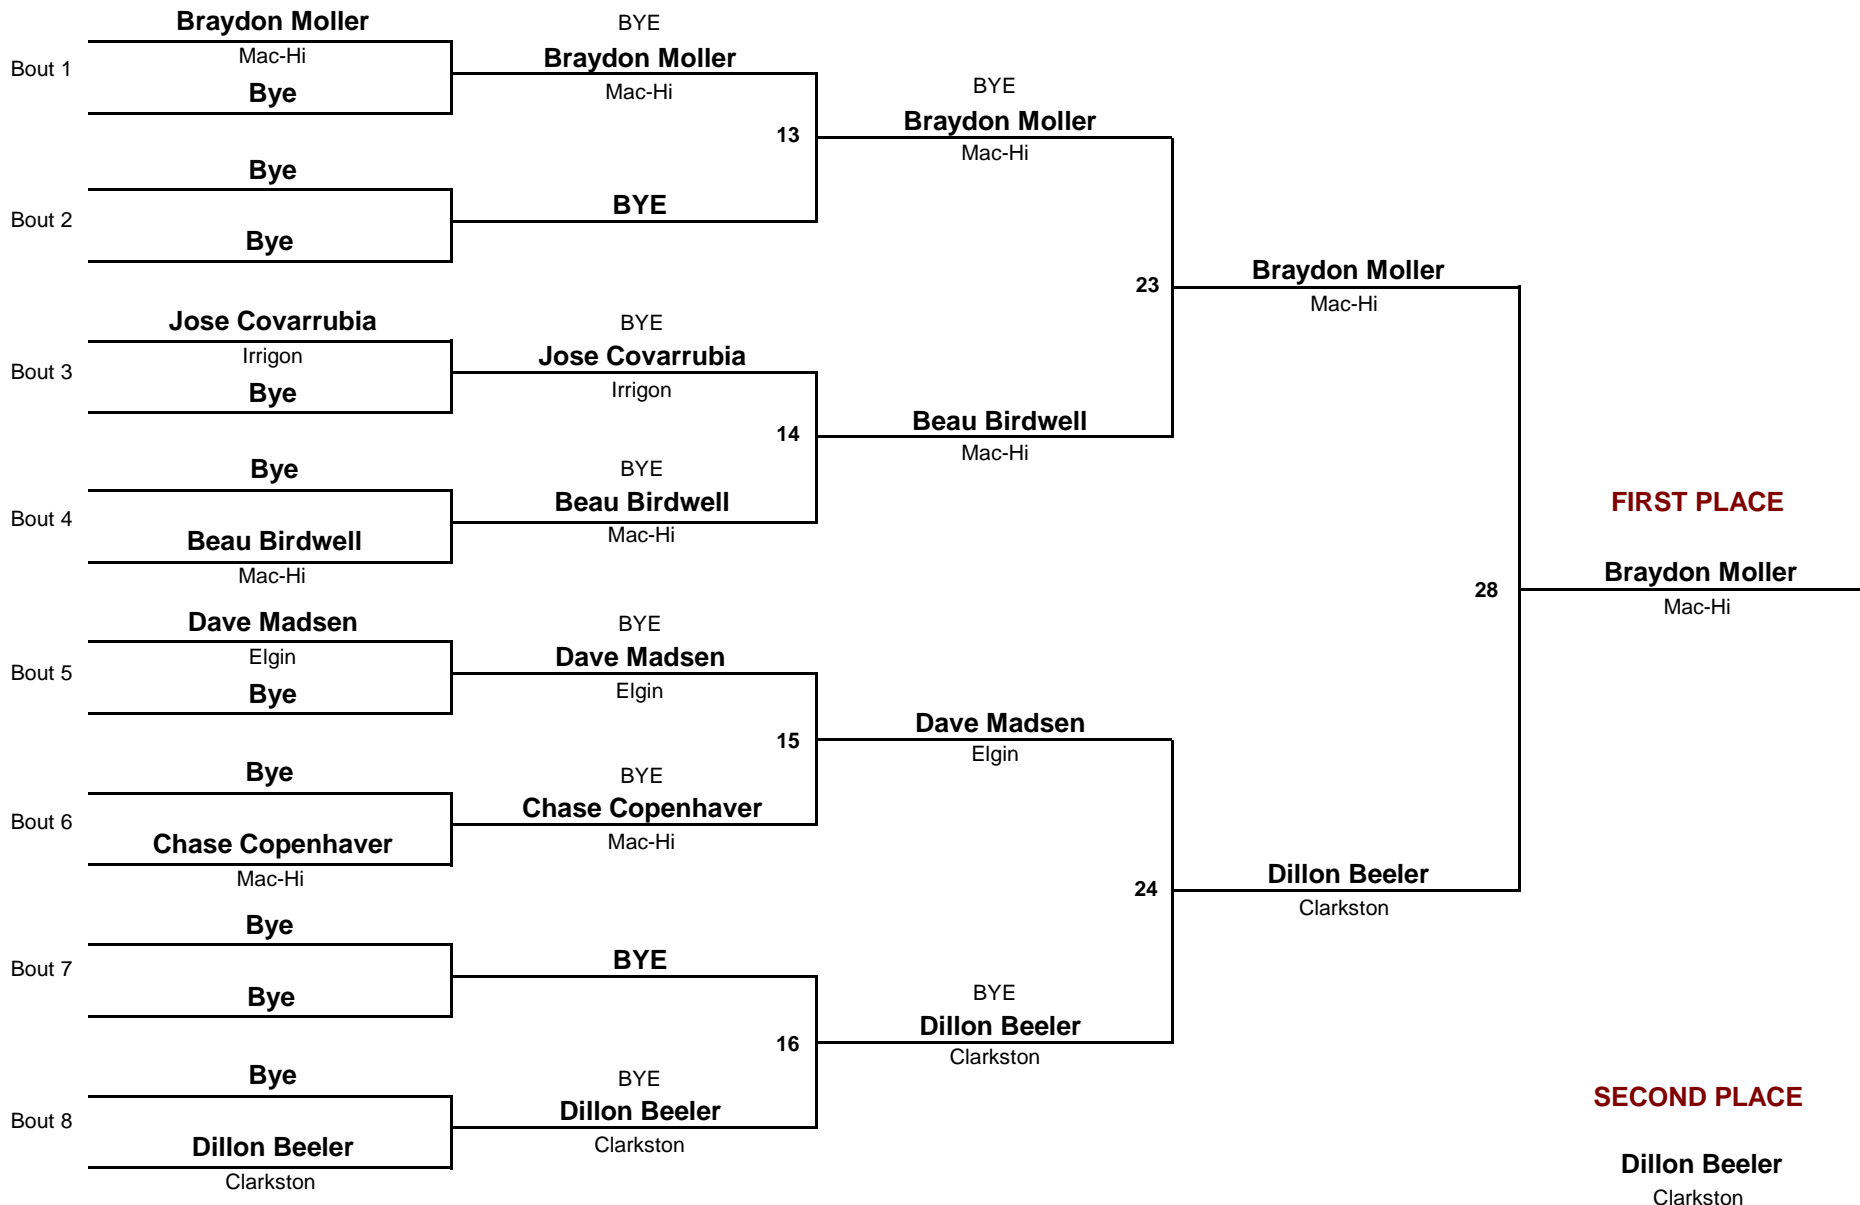

182

WEIGHT

2012 Enterprise Kiick Off

November 30, 2012

Championship Rounds

0

HS
DIVISION

182
WEIGHT