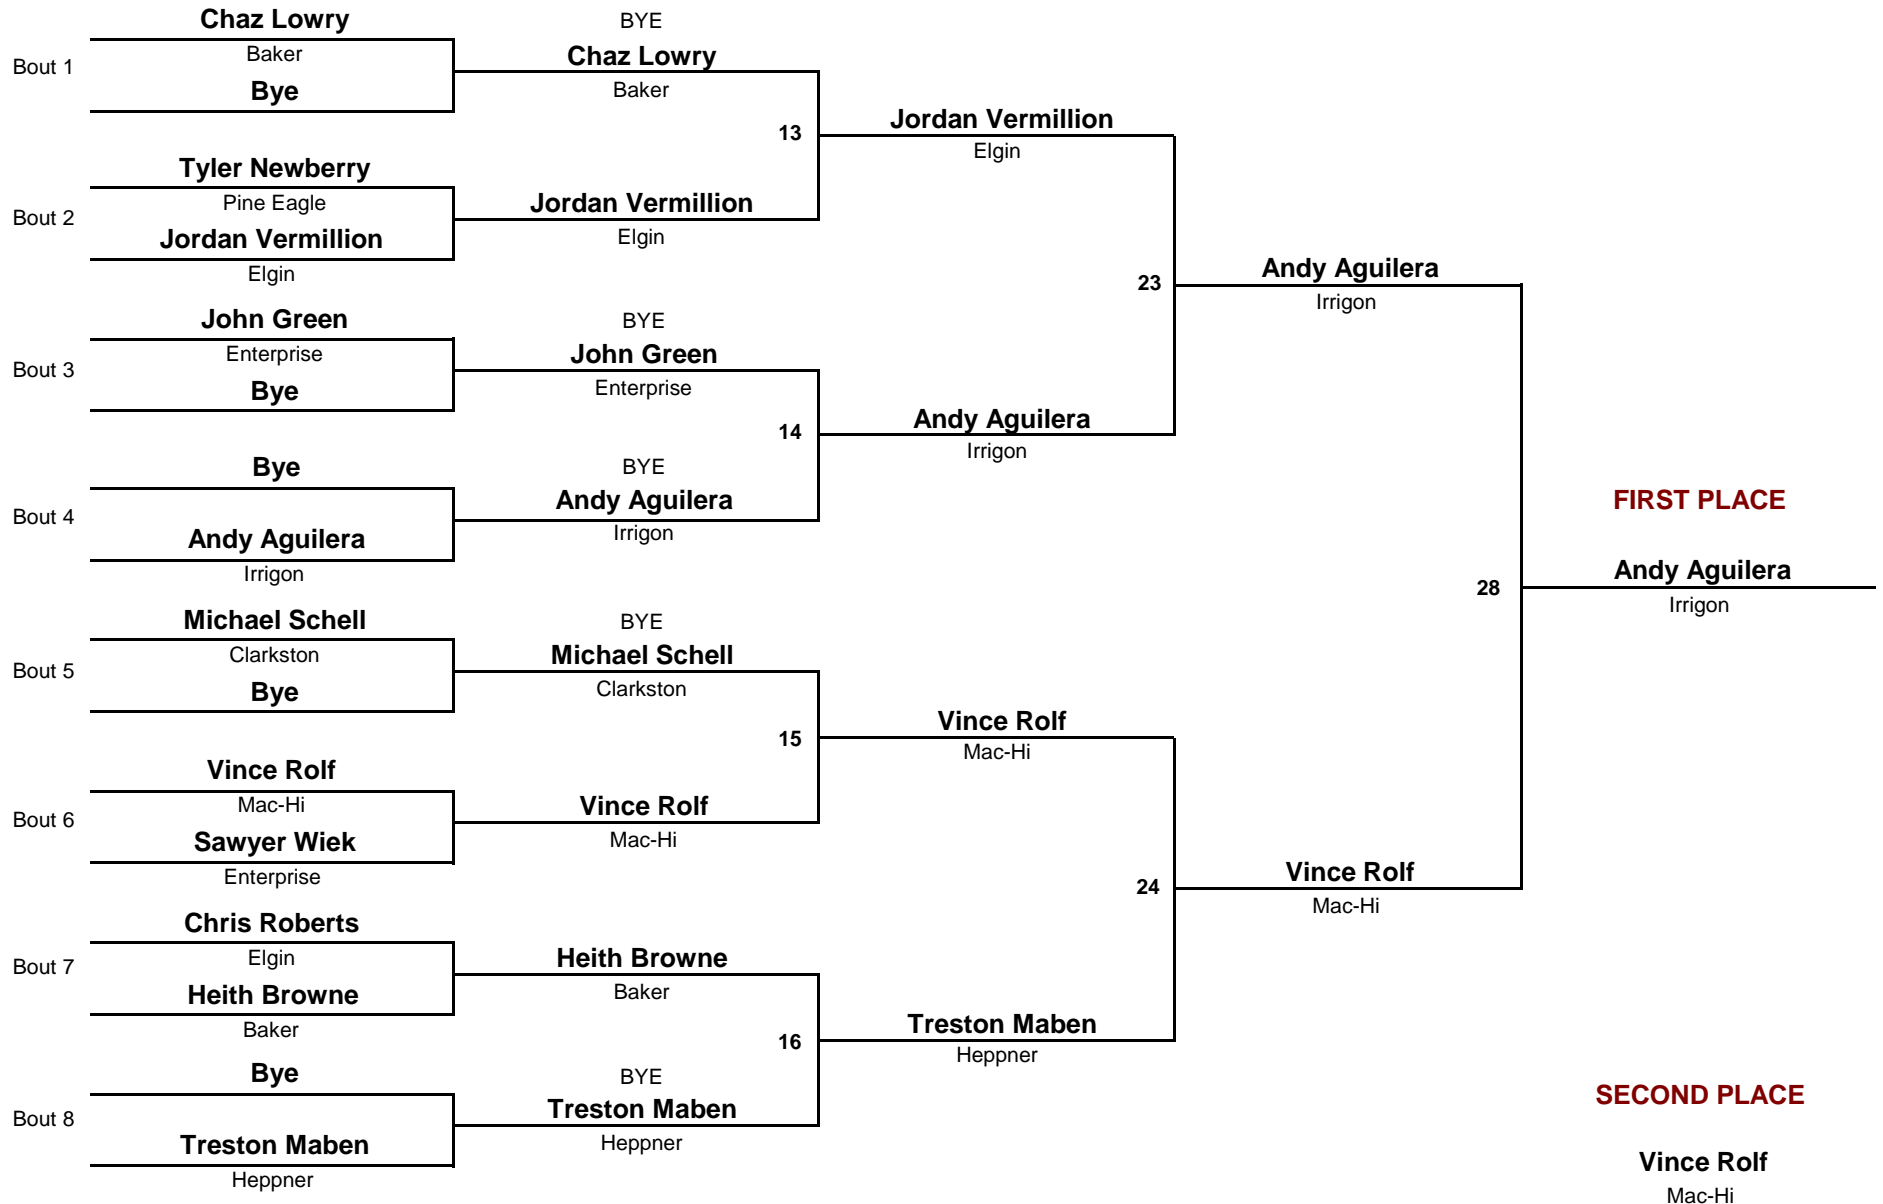

HS

DIVISION

160

WEIGHT

2012 Enterprise Kiick Off

November 30, 2012

Championship Rounds

0