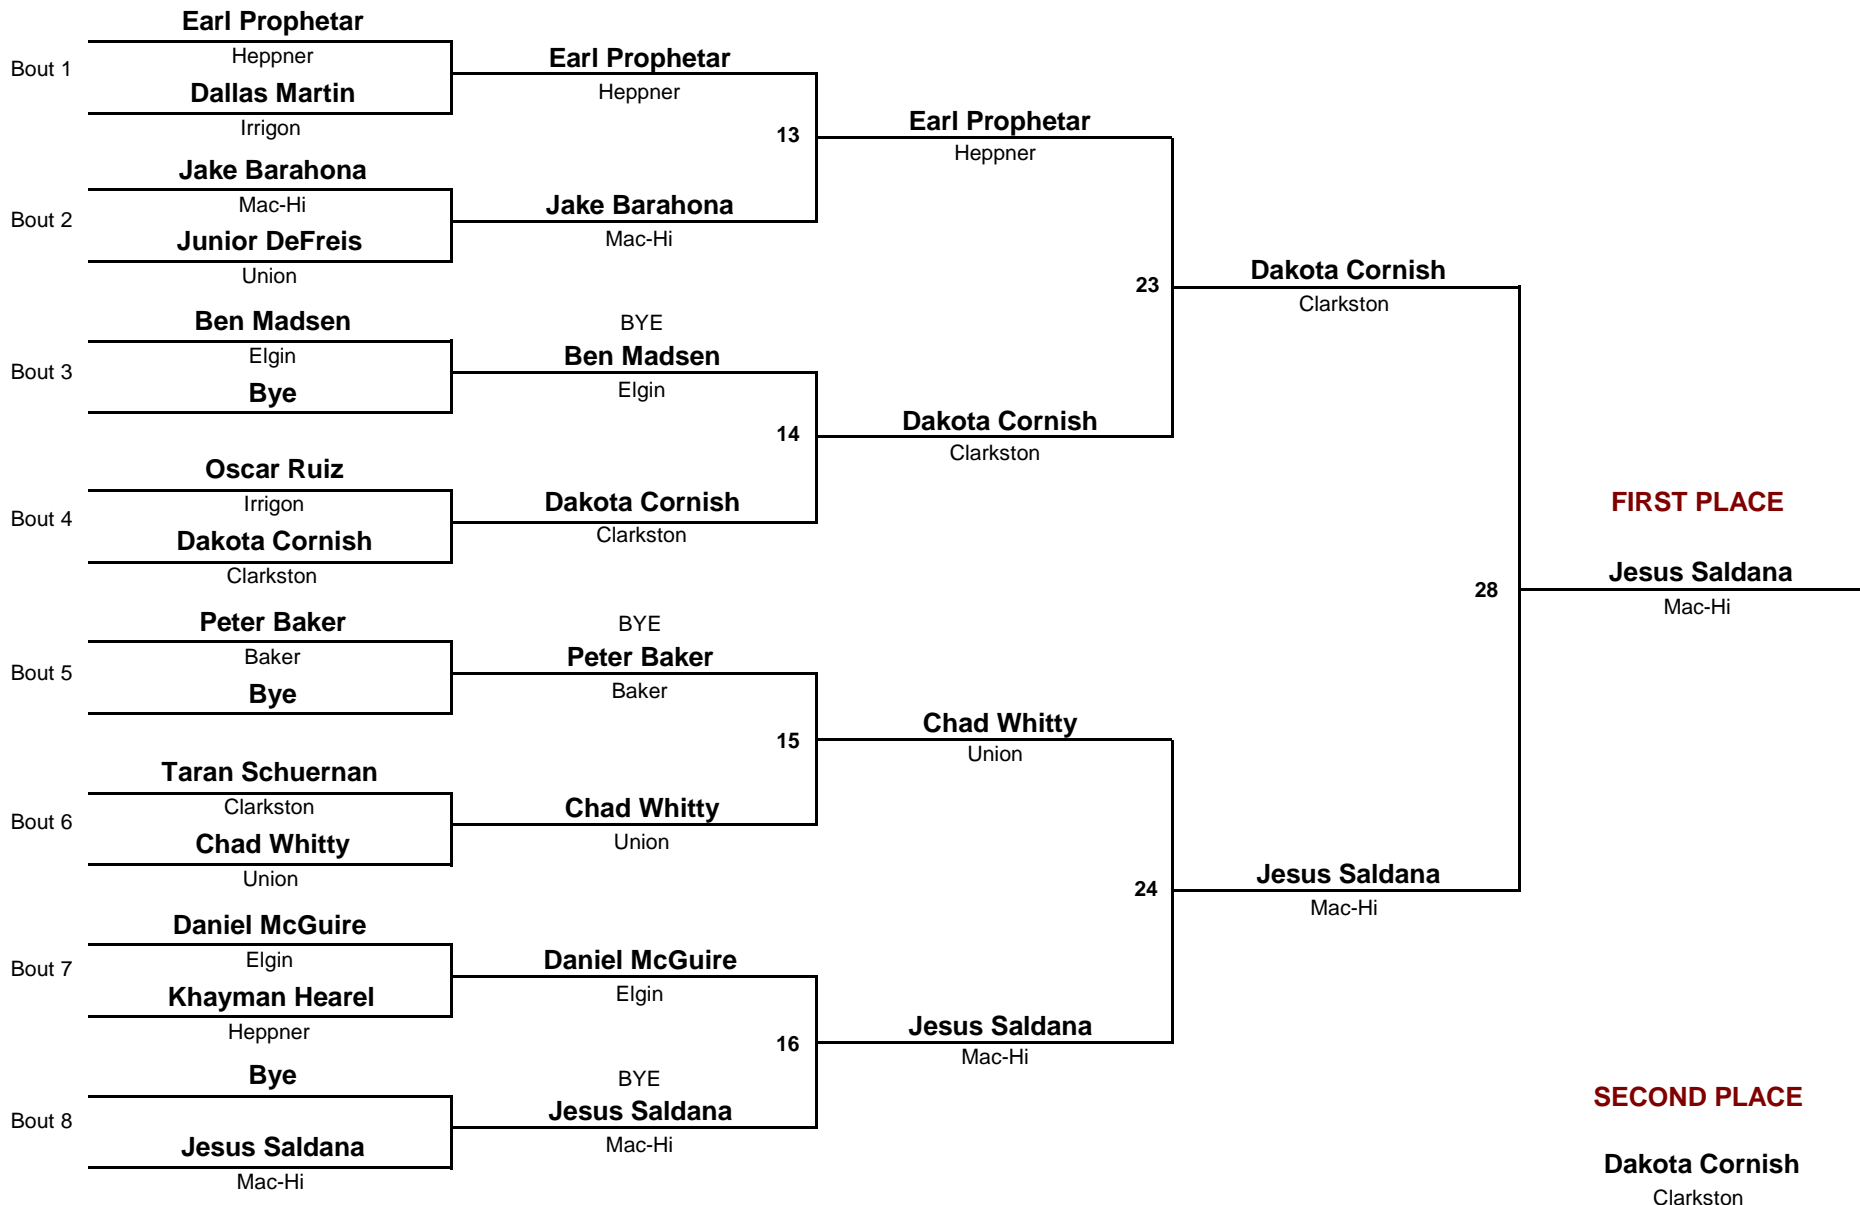

HS

DIVISION

170

WEIGHT

2012 Enterprise Kiick Off

November 30, 2012

Championship Rounds

0