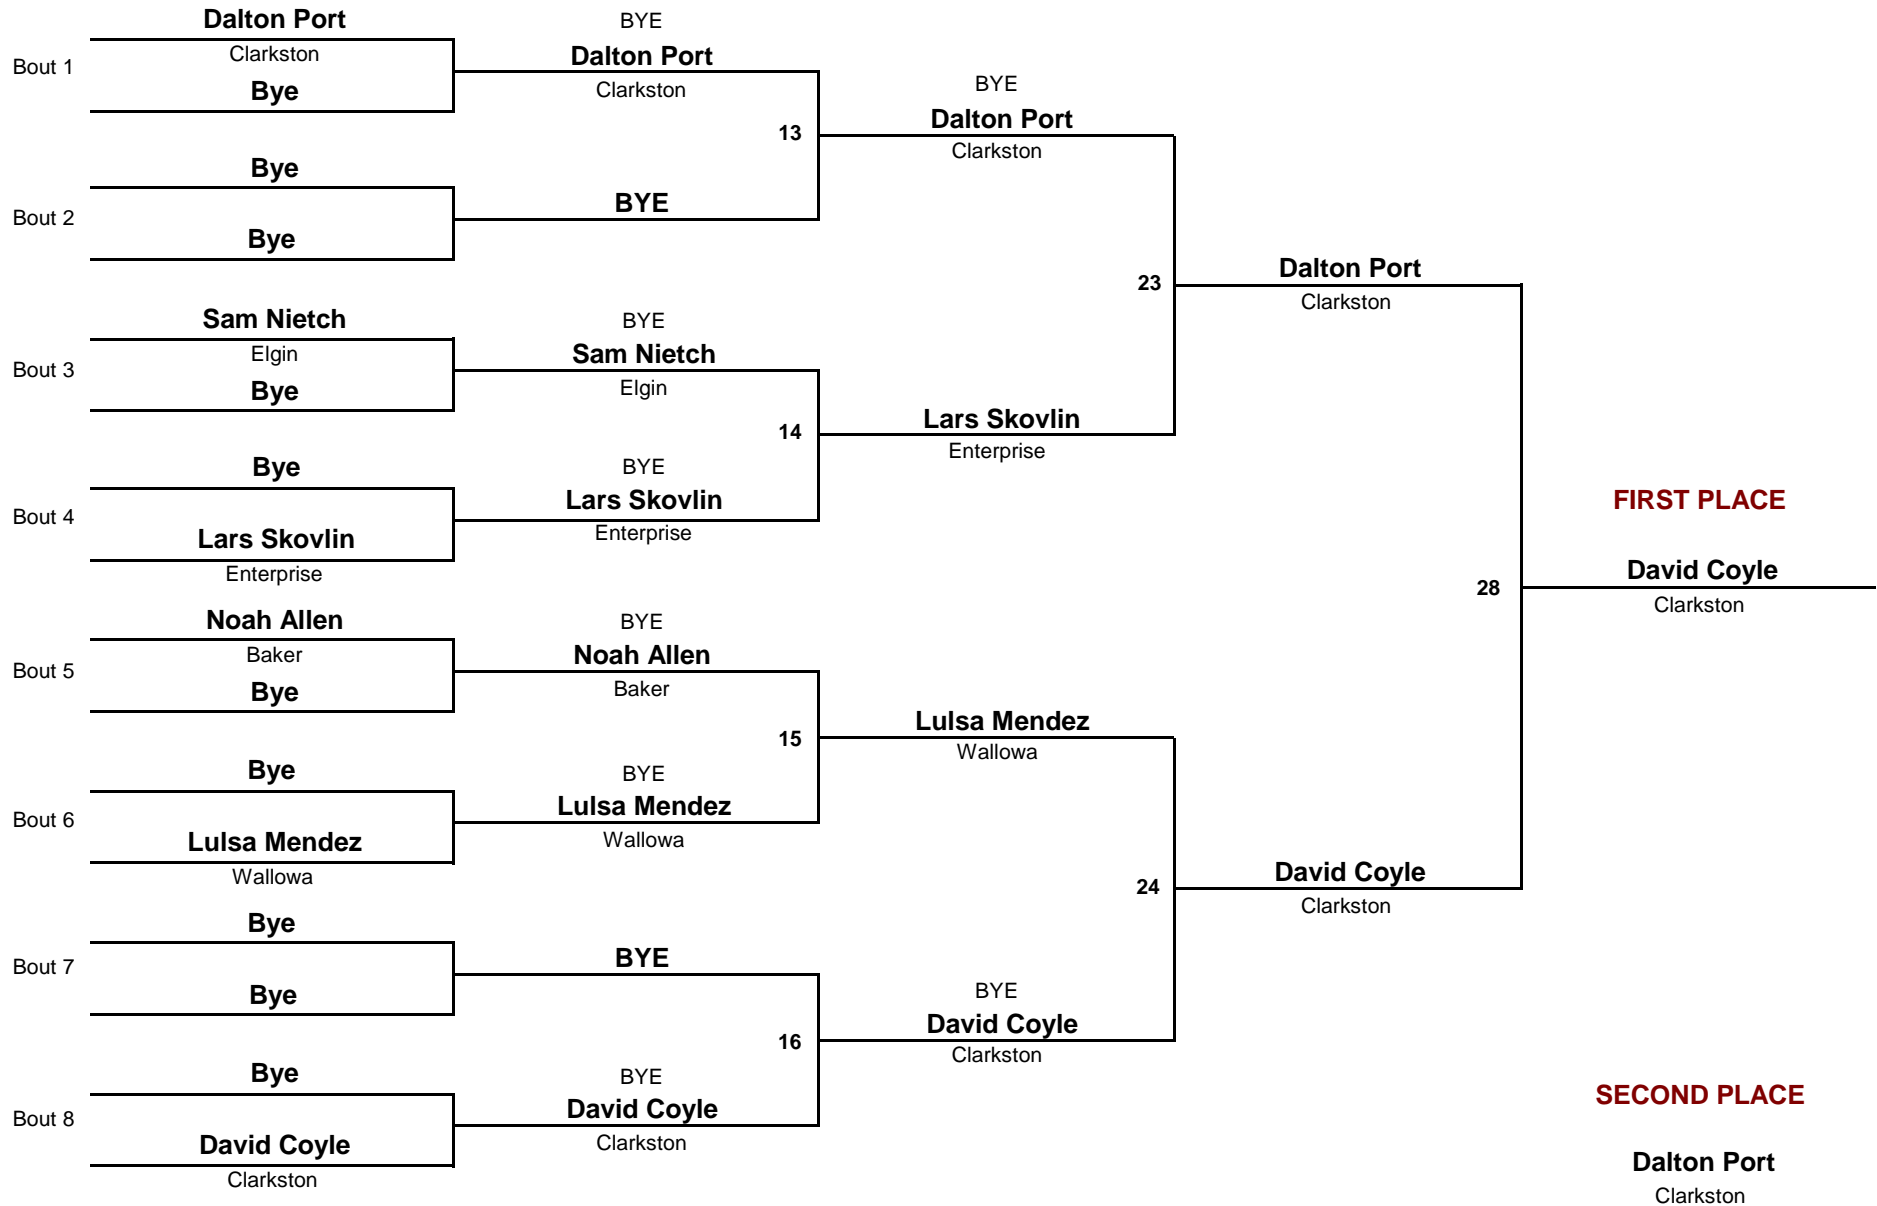

HS

DIVISION

106

WEIGHT

2012 Enterprise Kiick Off

November 30, 2012

Championship Rounds

0