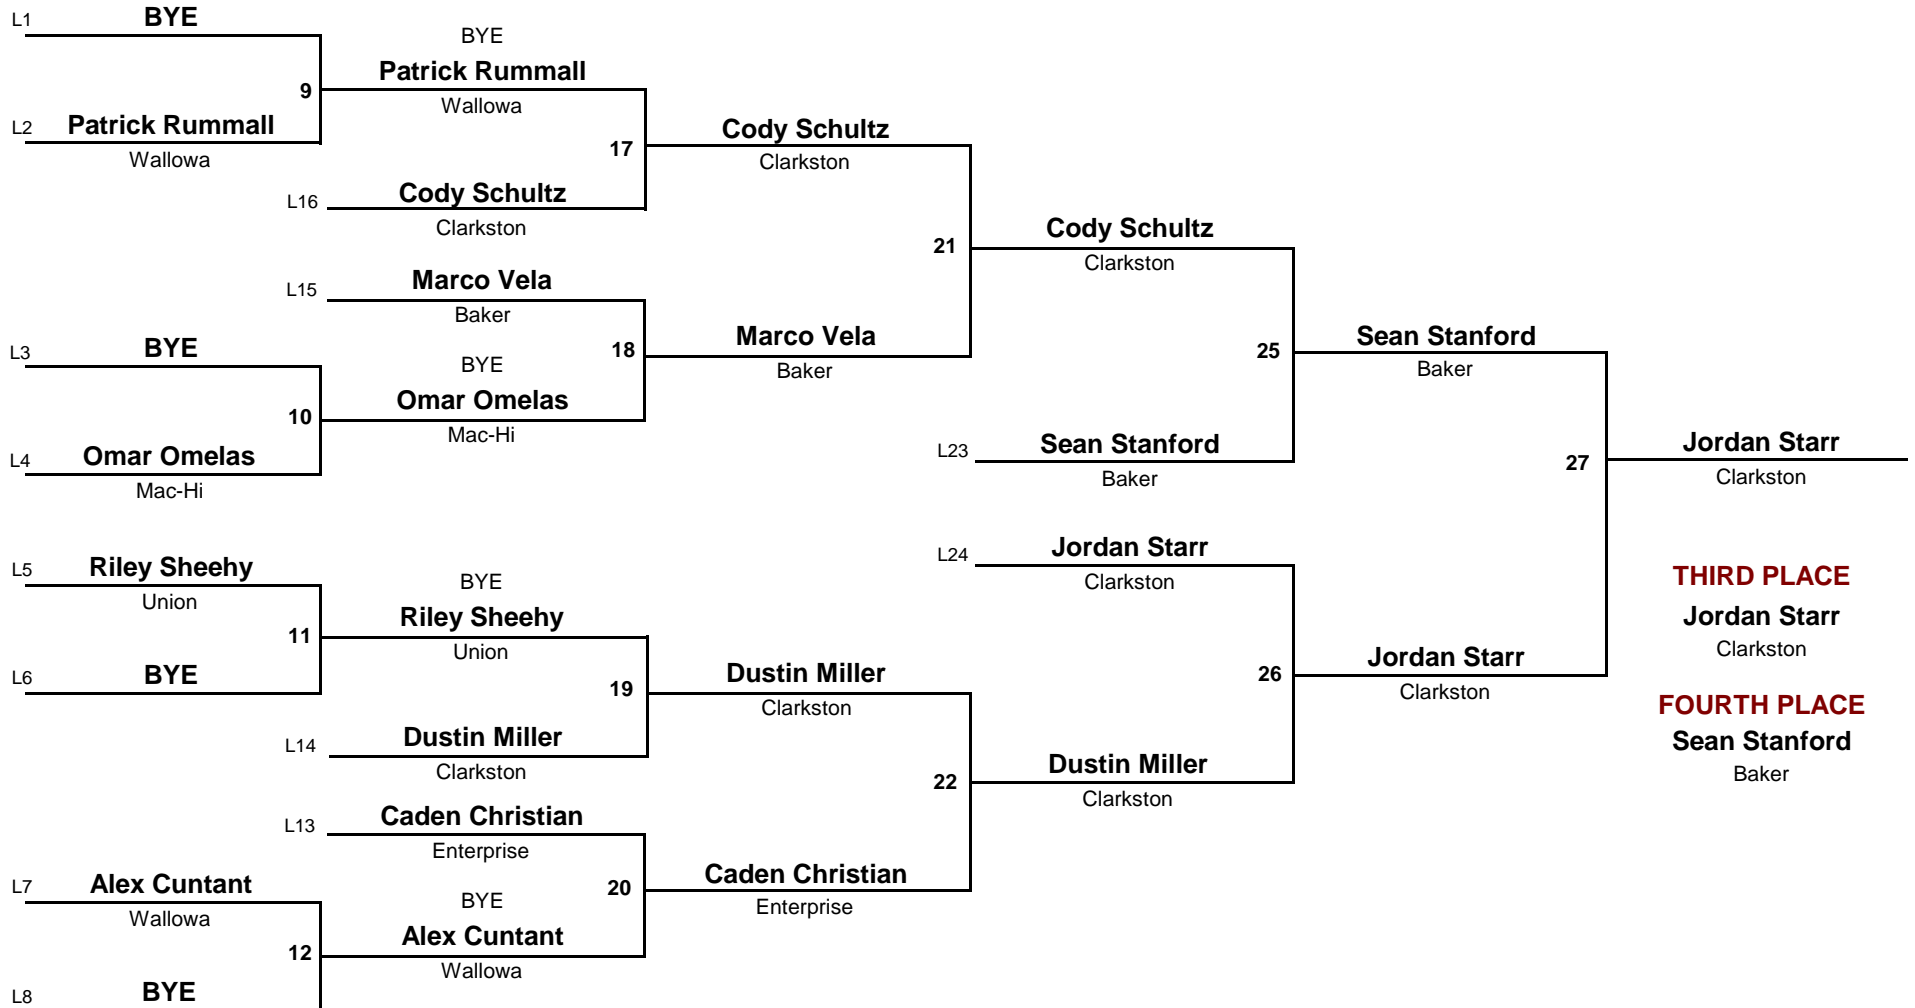

HS
DIVISION

132
WEIGHT

2012 Enterprise Kiick Off

November 30, 2012

Consolation Rounds