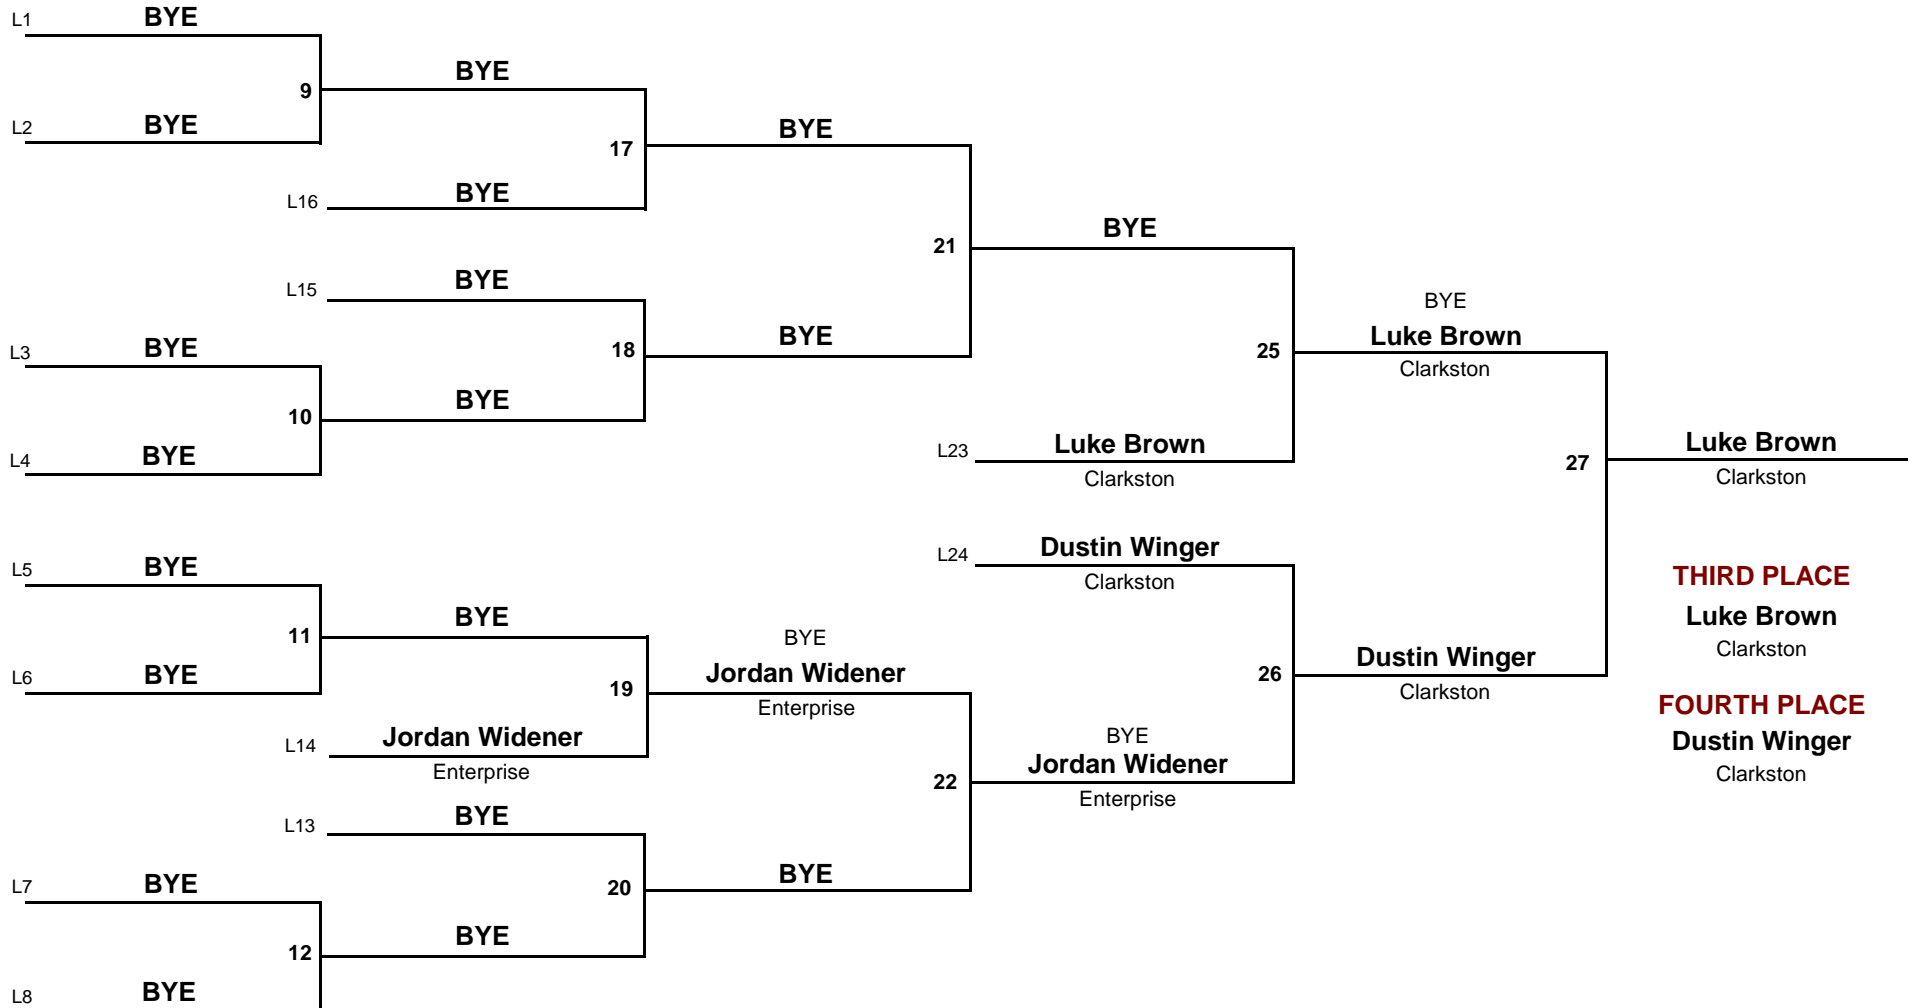

HS
DIVISION

220
WEIGHT

2012 Enterprise Kiick Off

November 30, 2012

Consolation Rounds