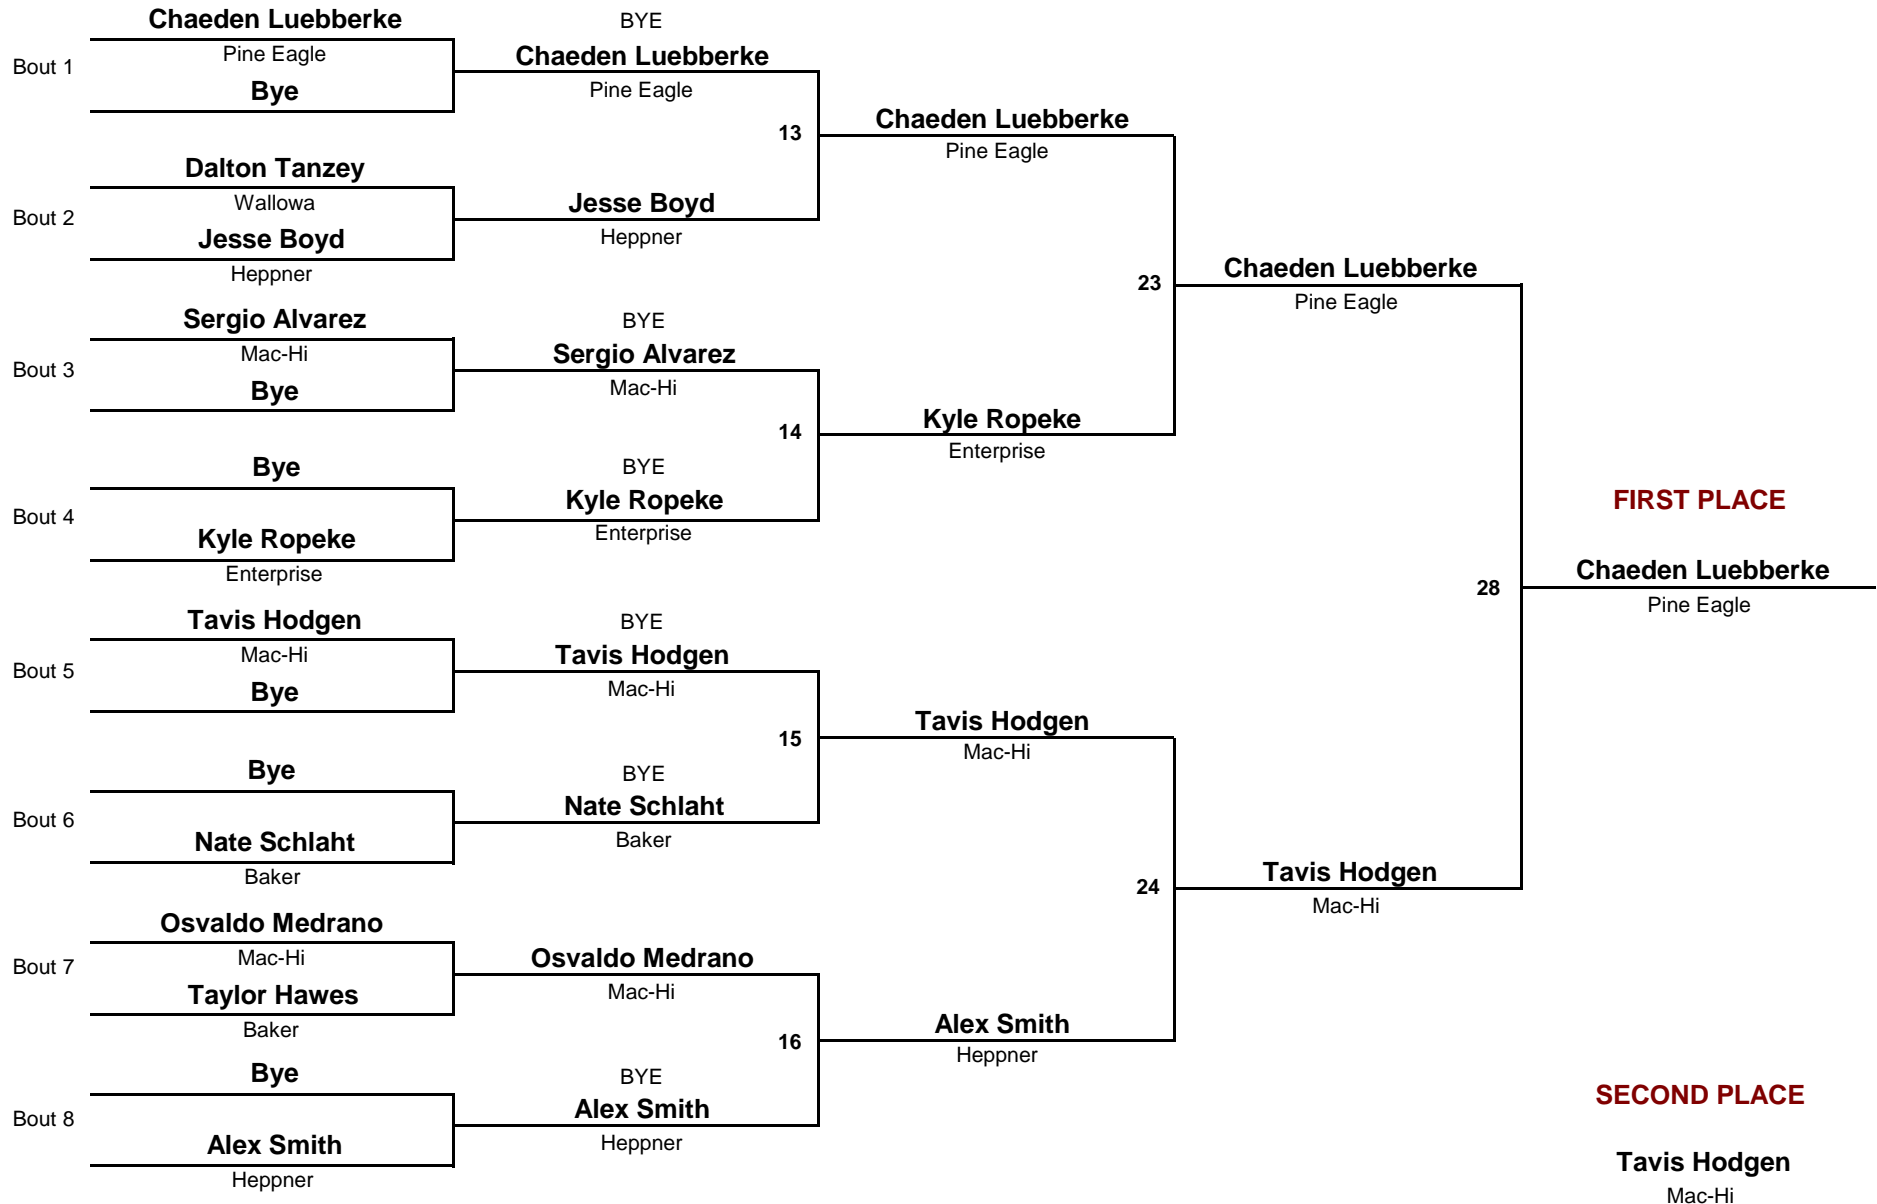

HS

DIVISION

0

145

WEIGHT

2012 Enterprise Kiick Off

November 30, 2012

Championship Rounds