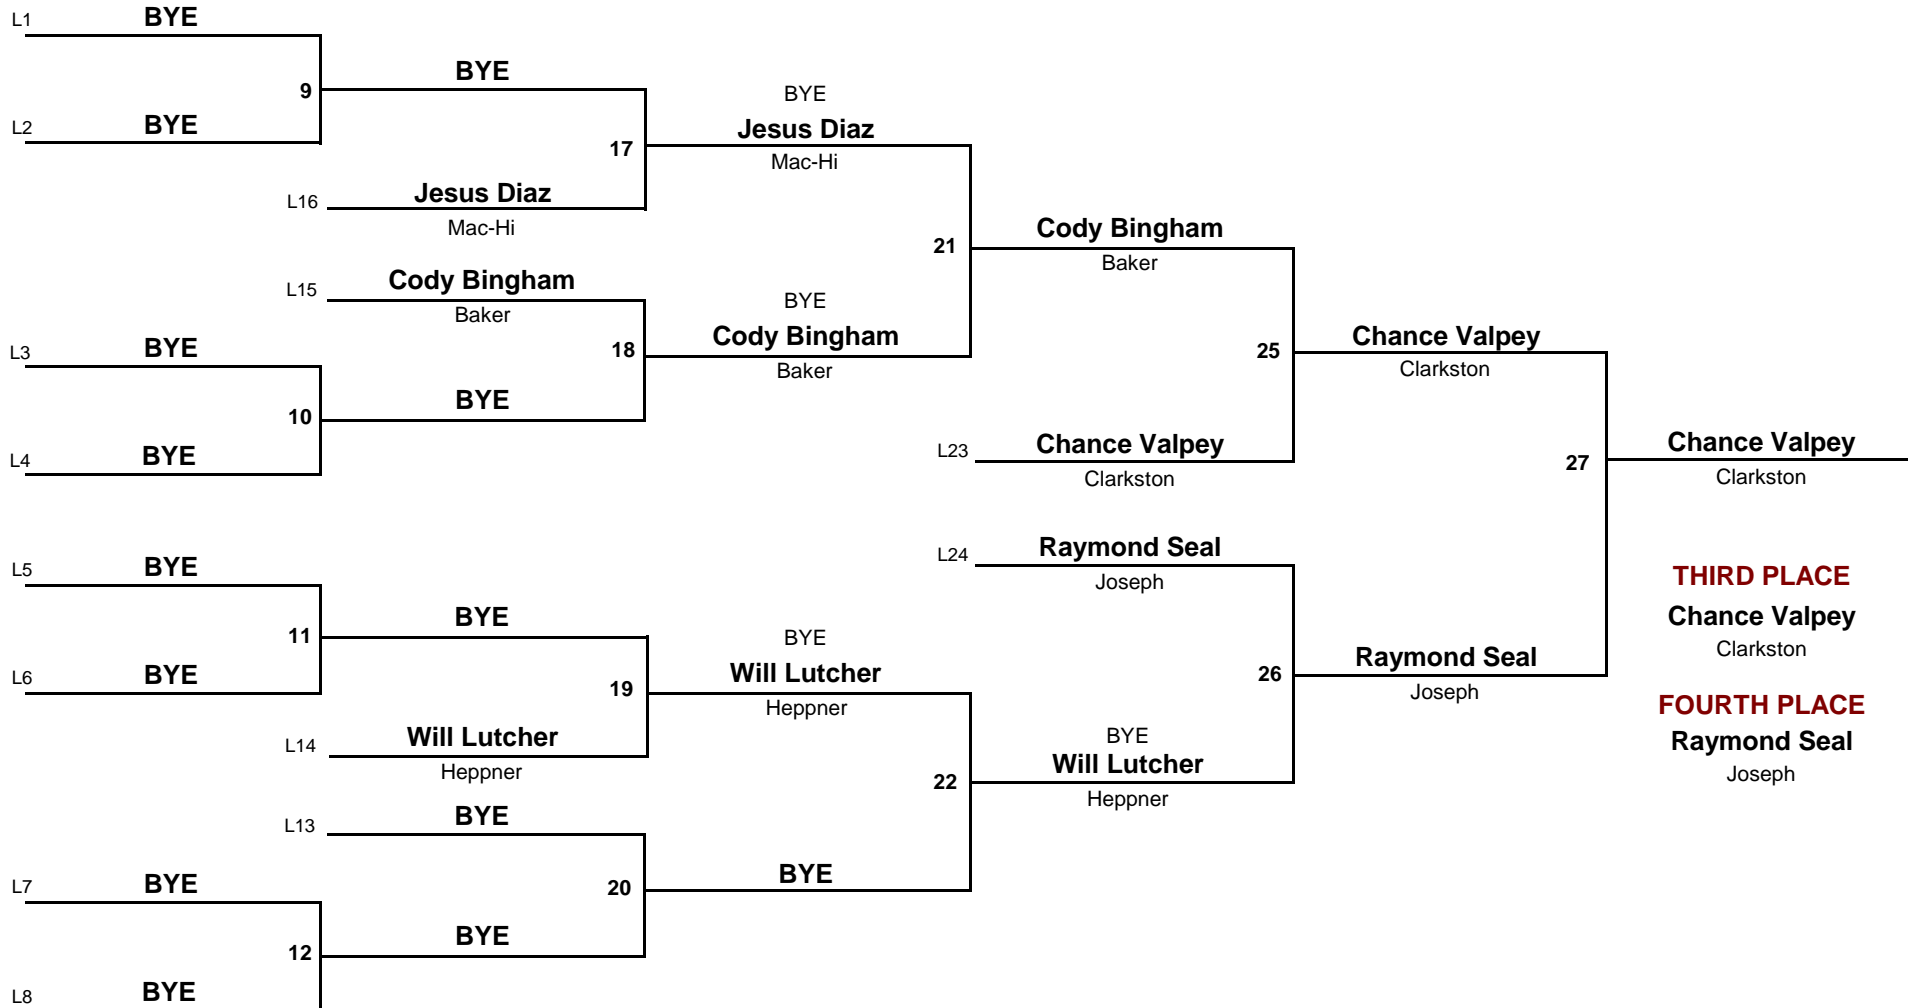

HS
DIVISION

120
WEIGHT

2012 Enterprise Kiick Off

November 30, 2012

Consolation Rounds