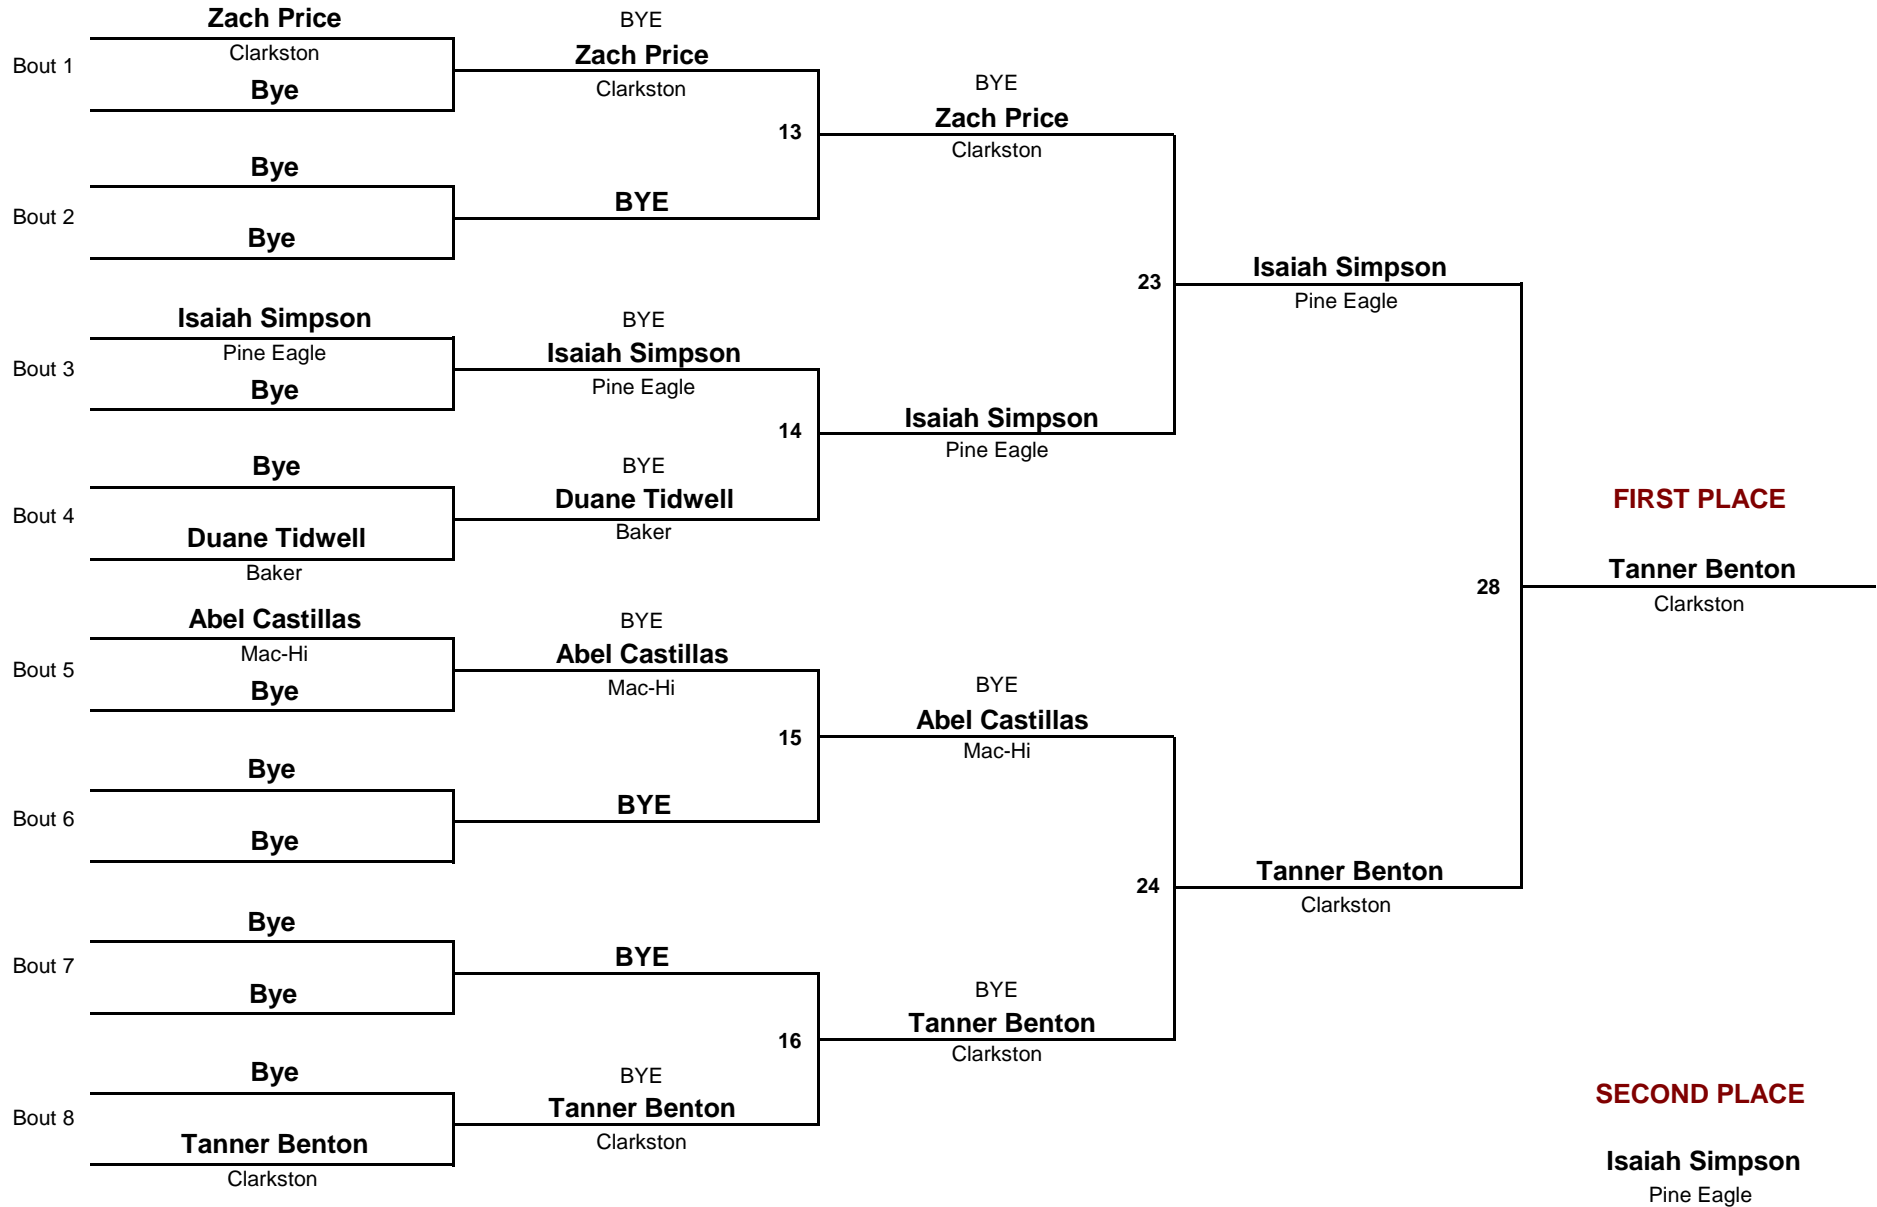

HS
DIVISION

113
WEIGHT

2012 Enterprise Kiick Off

November 30, 2012

Championship Rounds

0