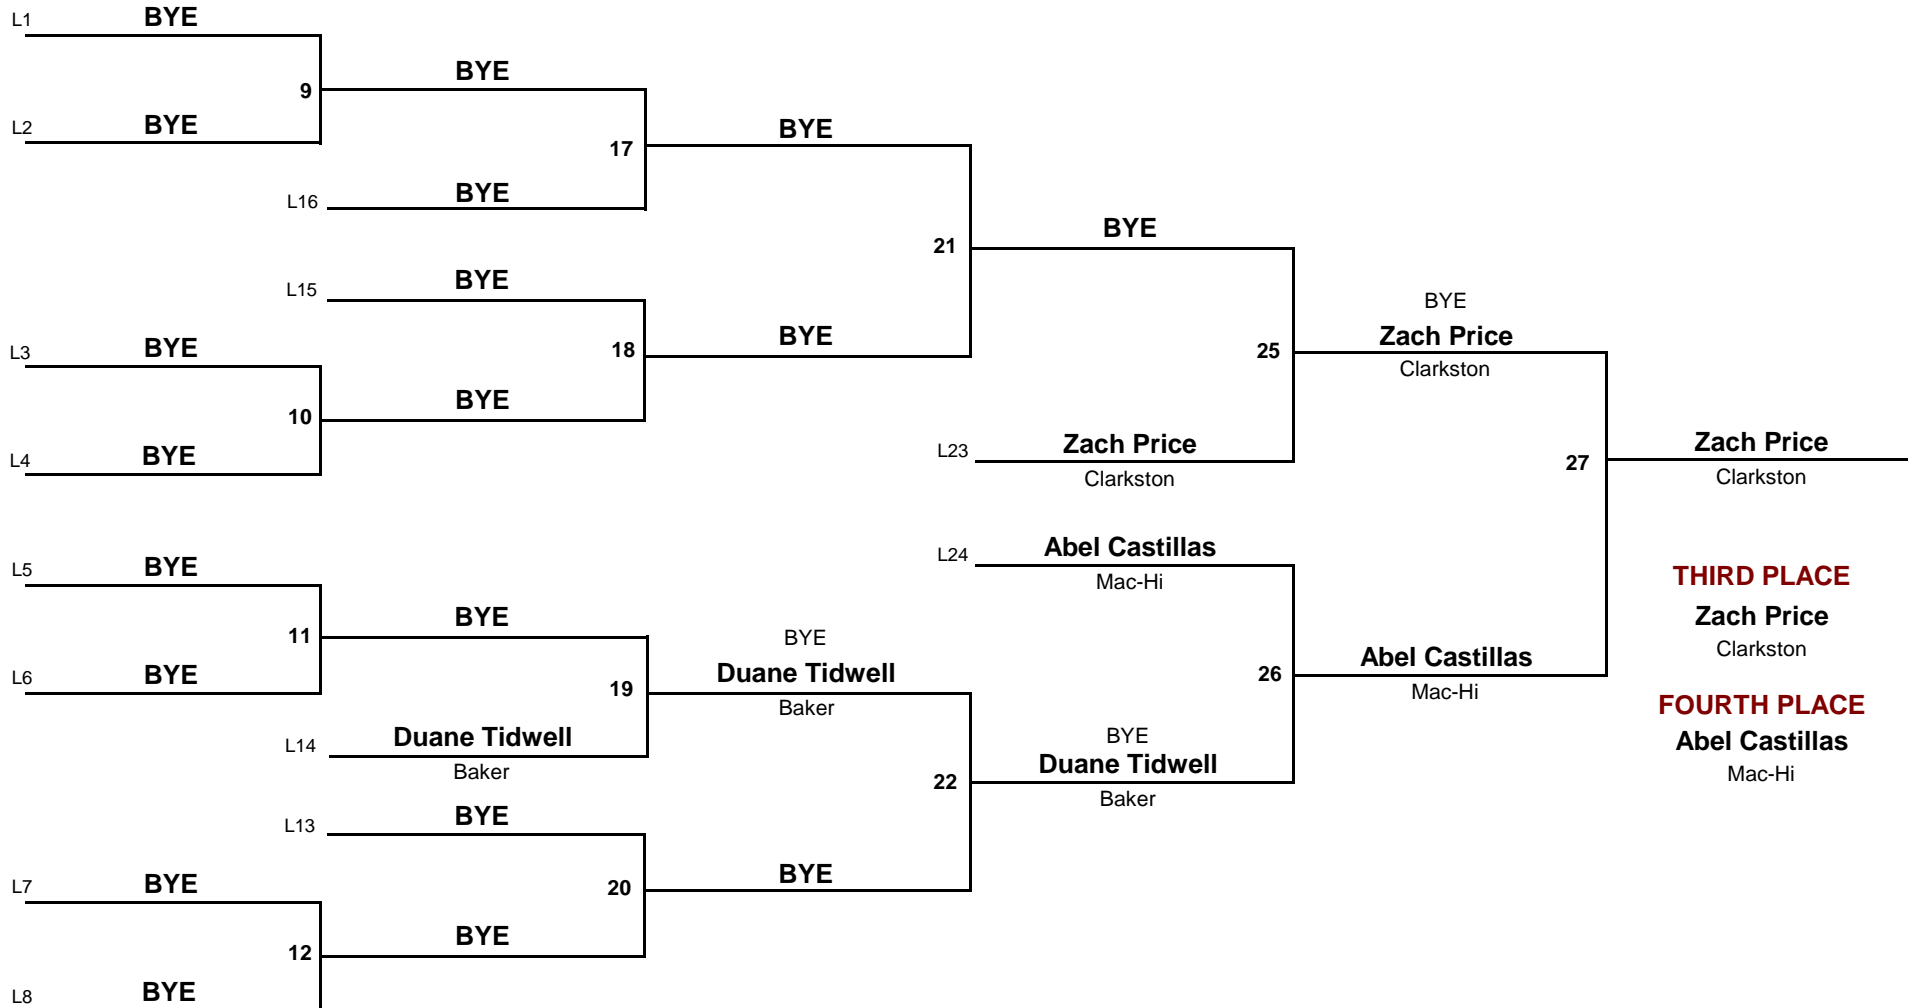

November 30, 2012

Championship Rounds

0

HS
DIVISION

113
WEIGHT

2012 Enterprise Kiick Off

November 30, 2012

Consolation Rounds