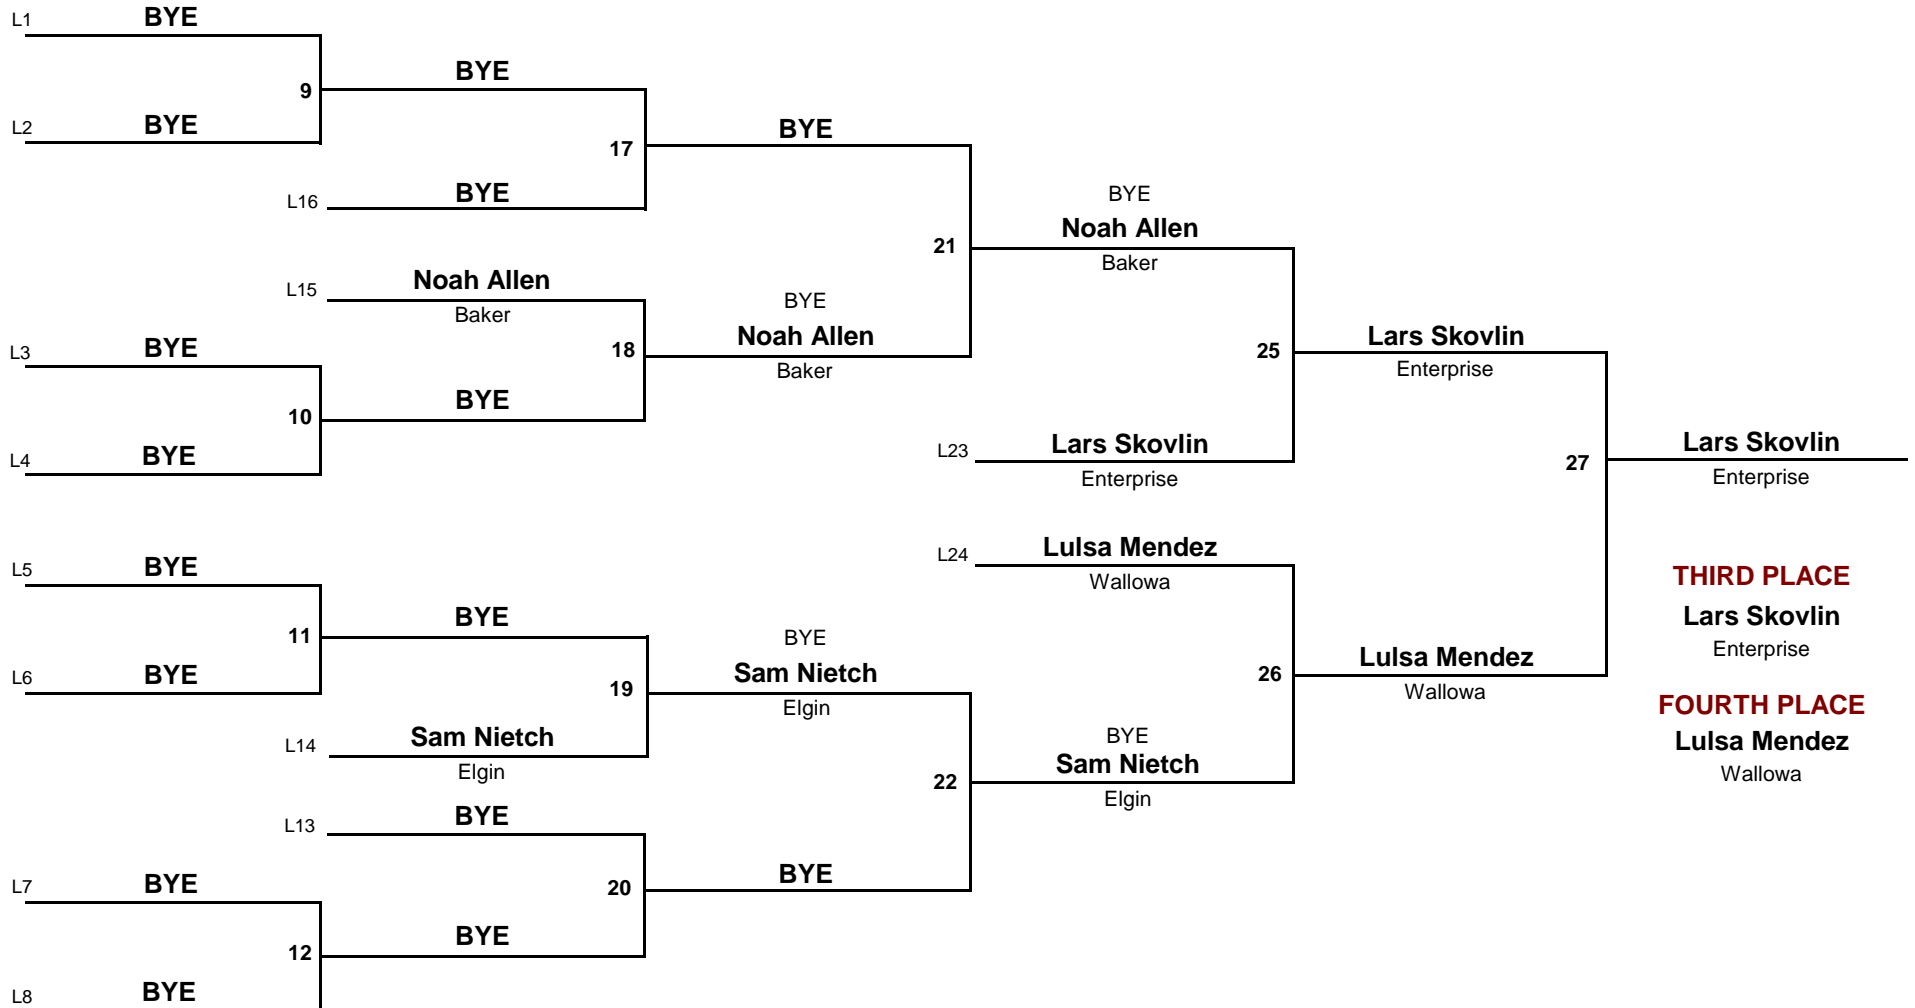

HS
DIVISION

106
WEIGHT

2012 Enterprise Kiick Off

November 30, 2012

Consolation Rounds