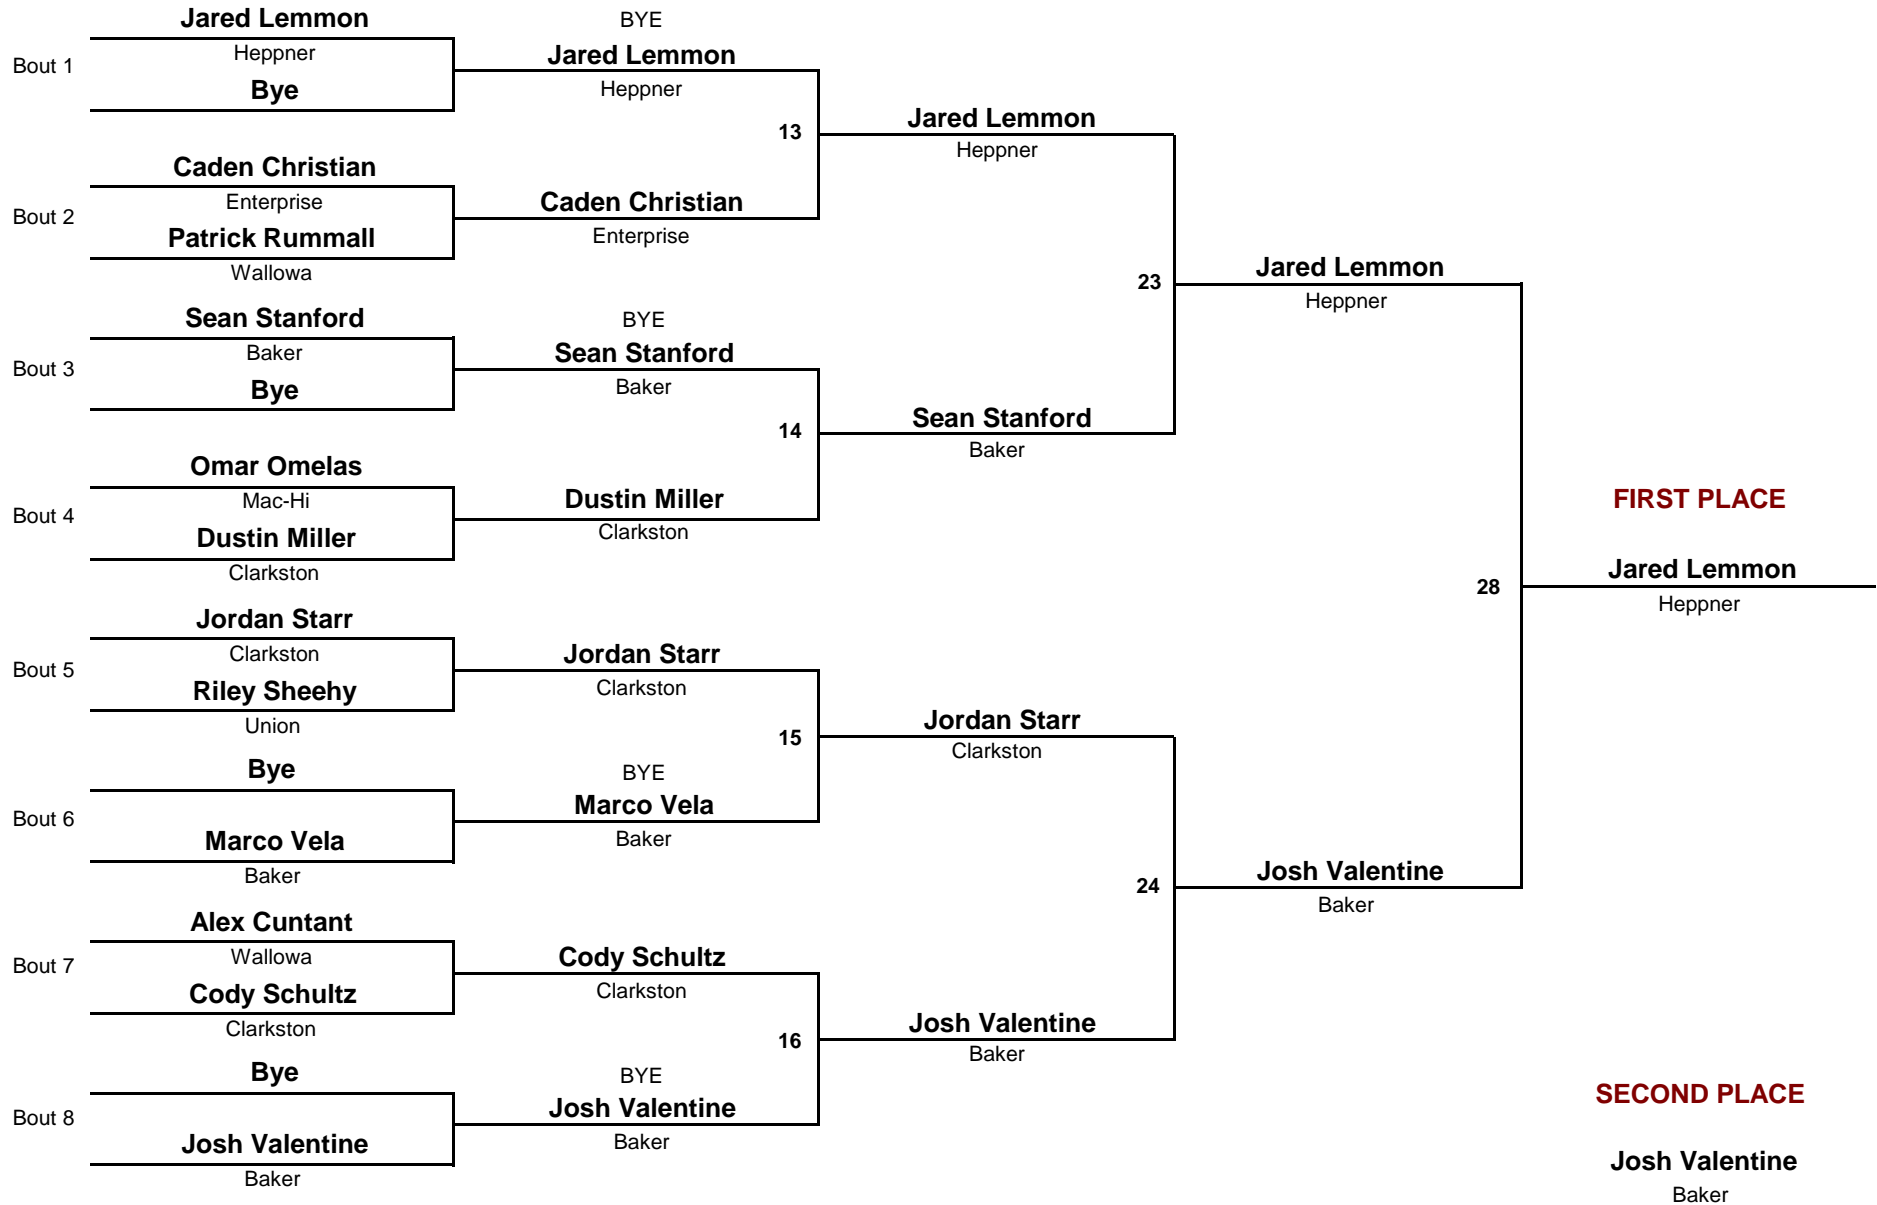

November 30, 2012

Consolation Rounds

HS
DIVISION

132
WEIGHT

2012 Enterprise Kiick Off

November 30, 2012

Championship Rounds

0