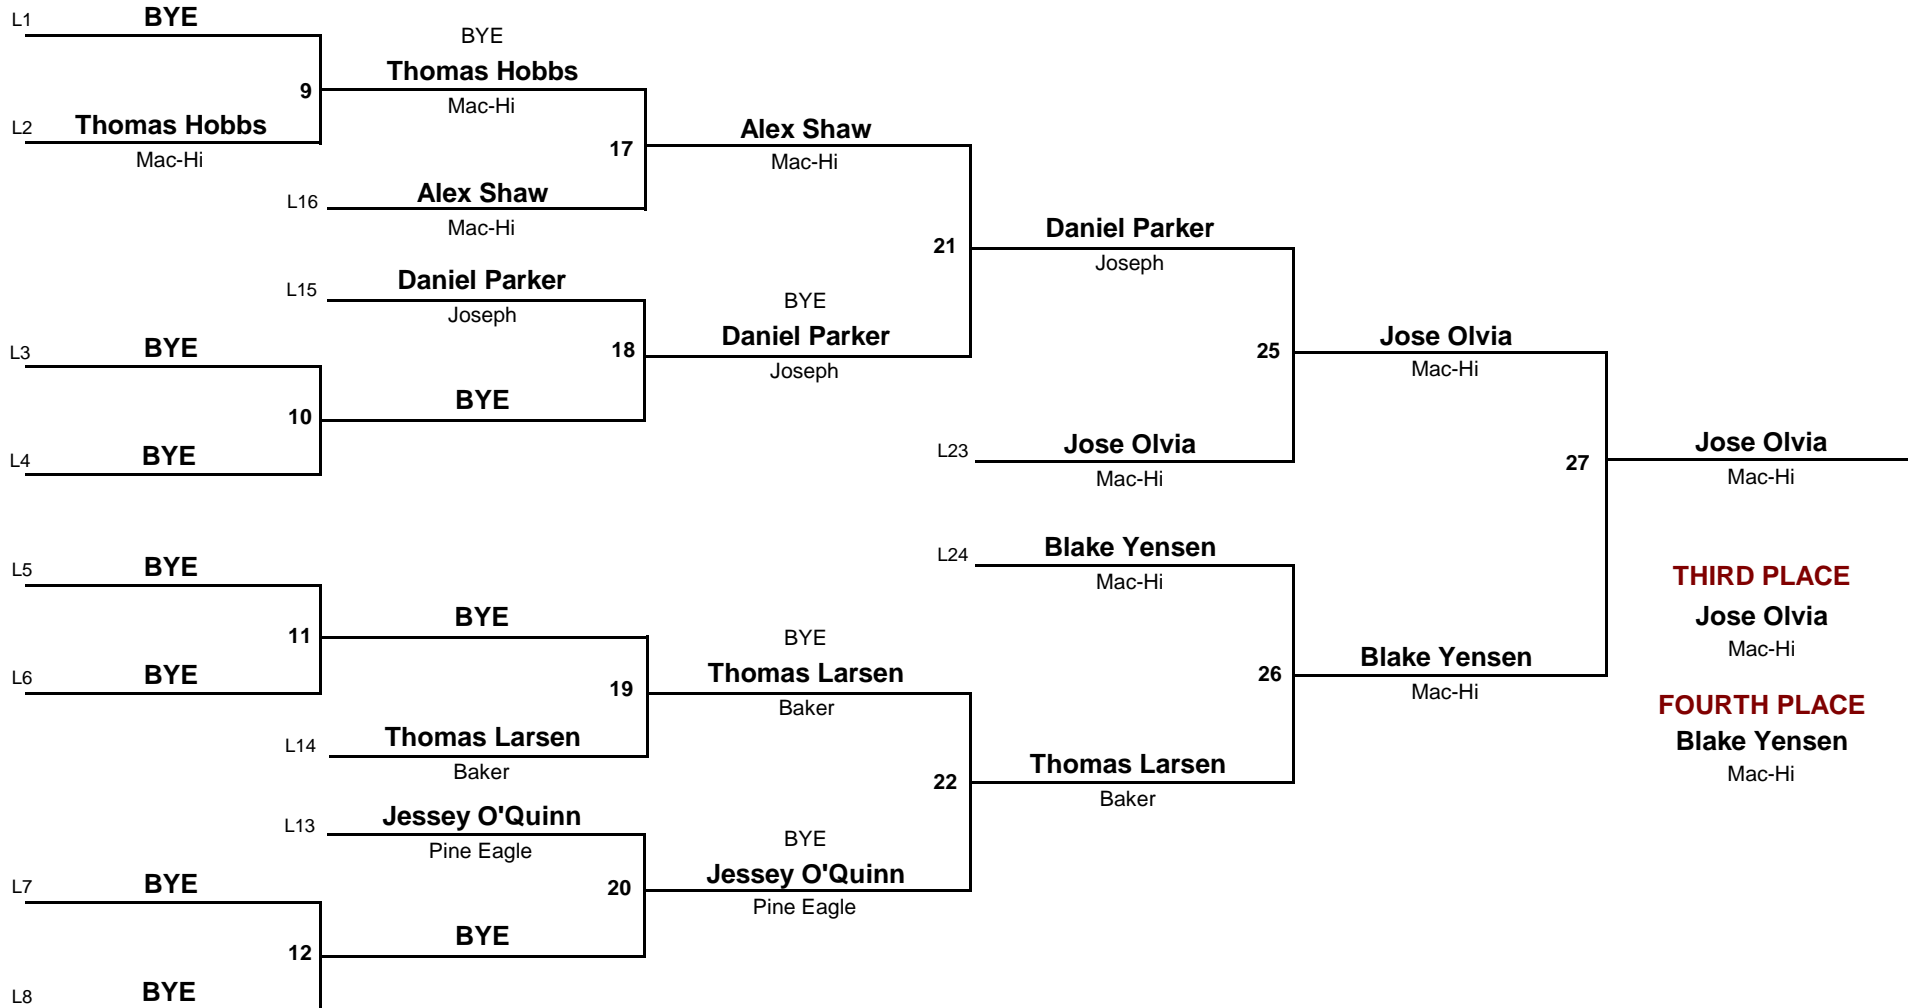

HS
DIVISION

138
WEIGHT

2012 Enterprise Kiick Off

November 30, 2012

Consolation Rounds