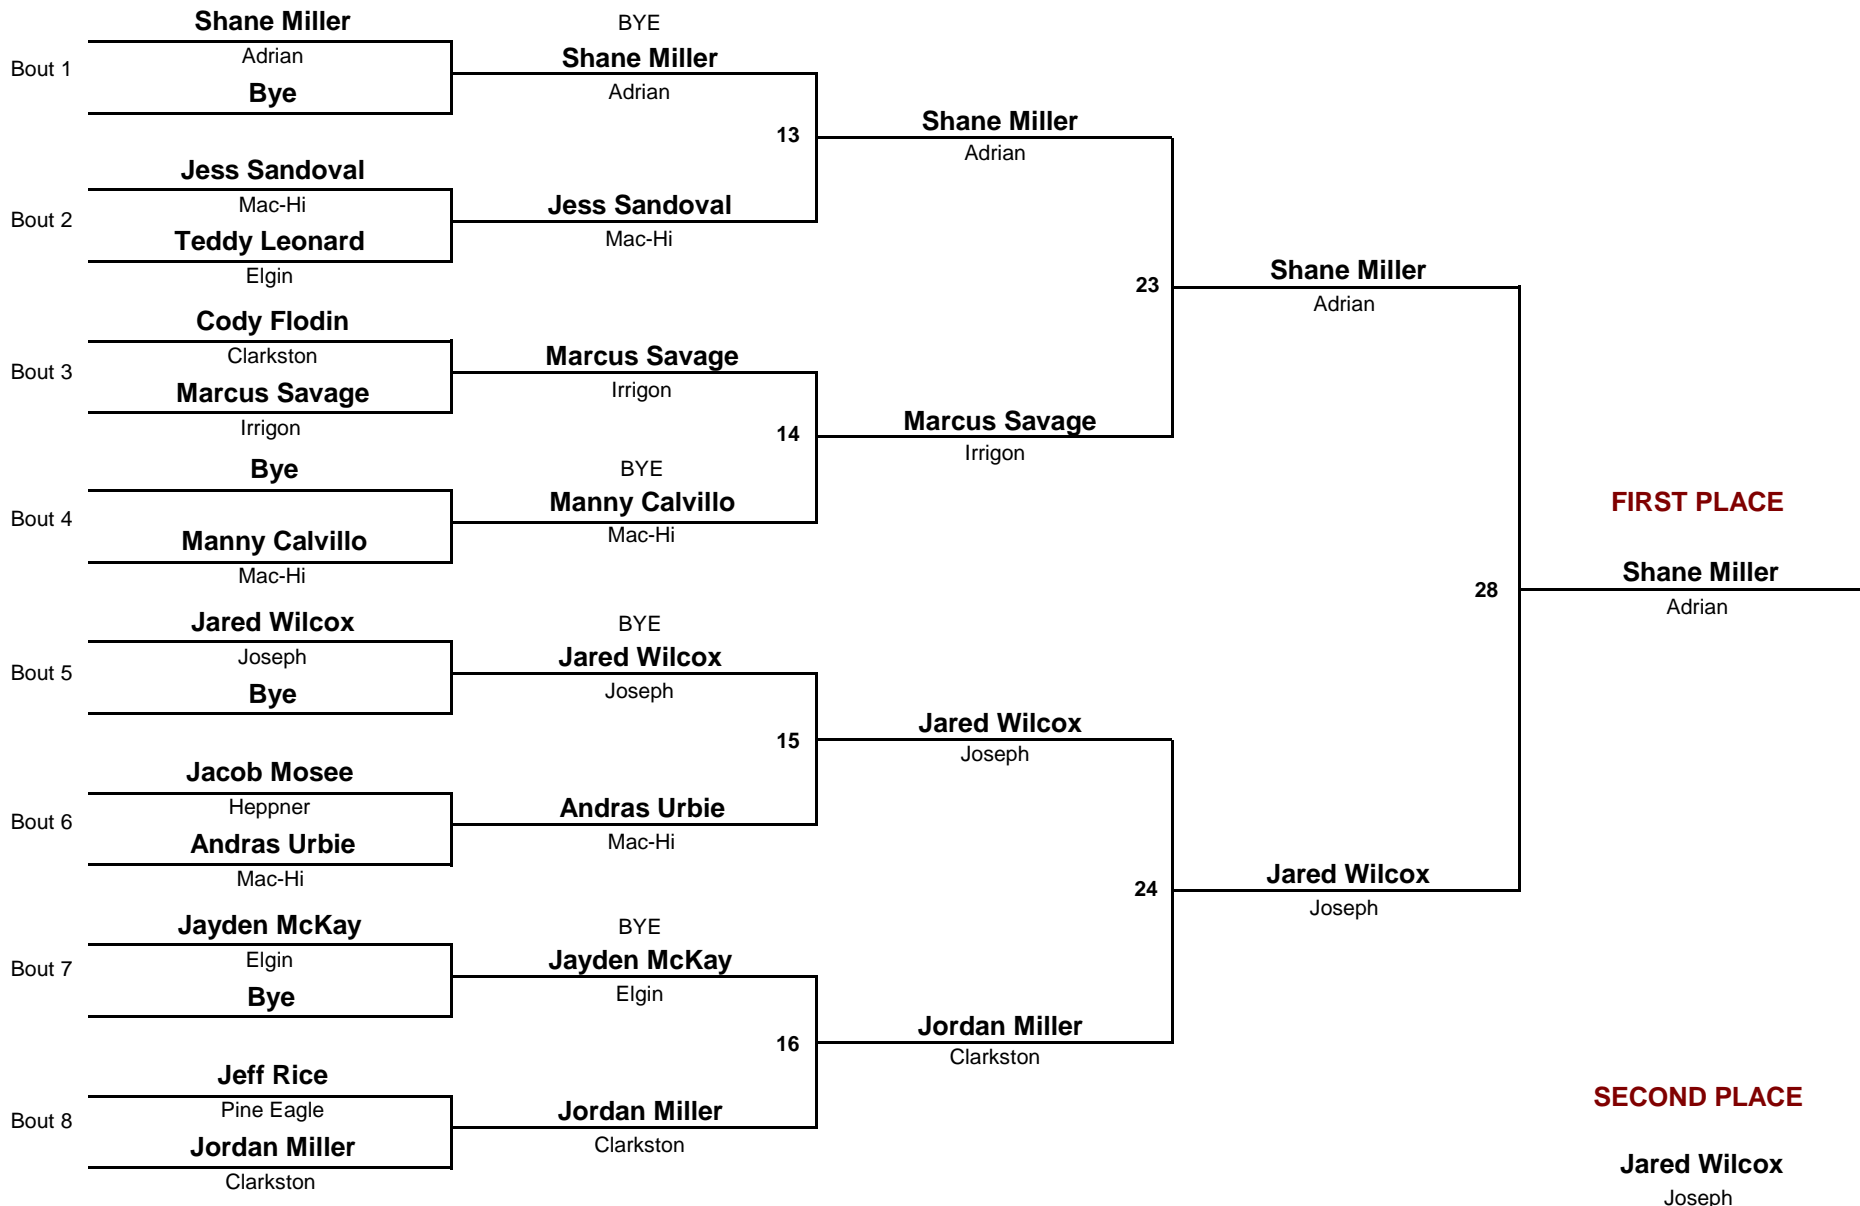

DIVISION

152

WEIGHT

2012 Enterprise Kiick Off

November 30, 2012

Championship Rounds

0

HS
DIVISION