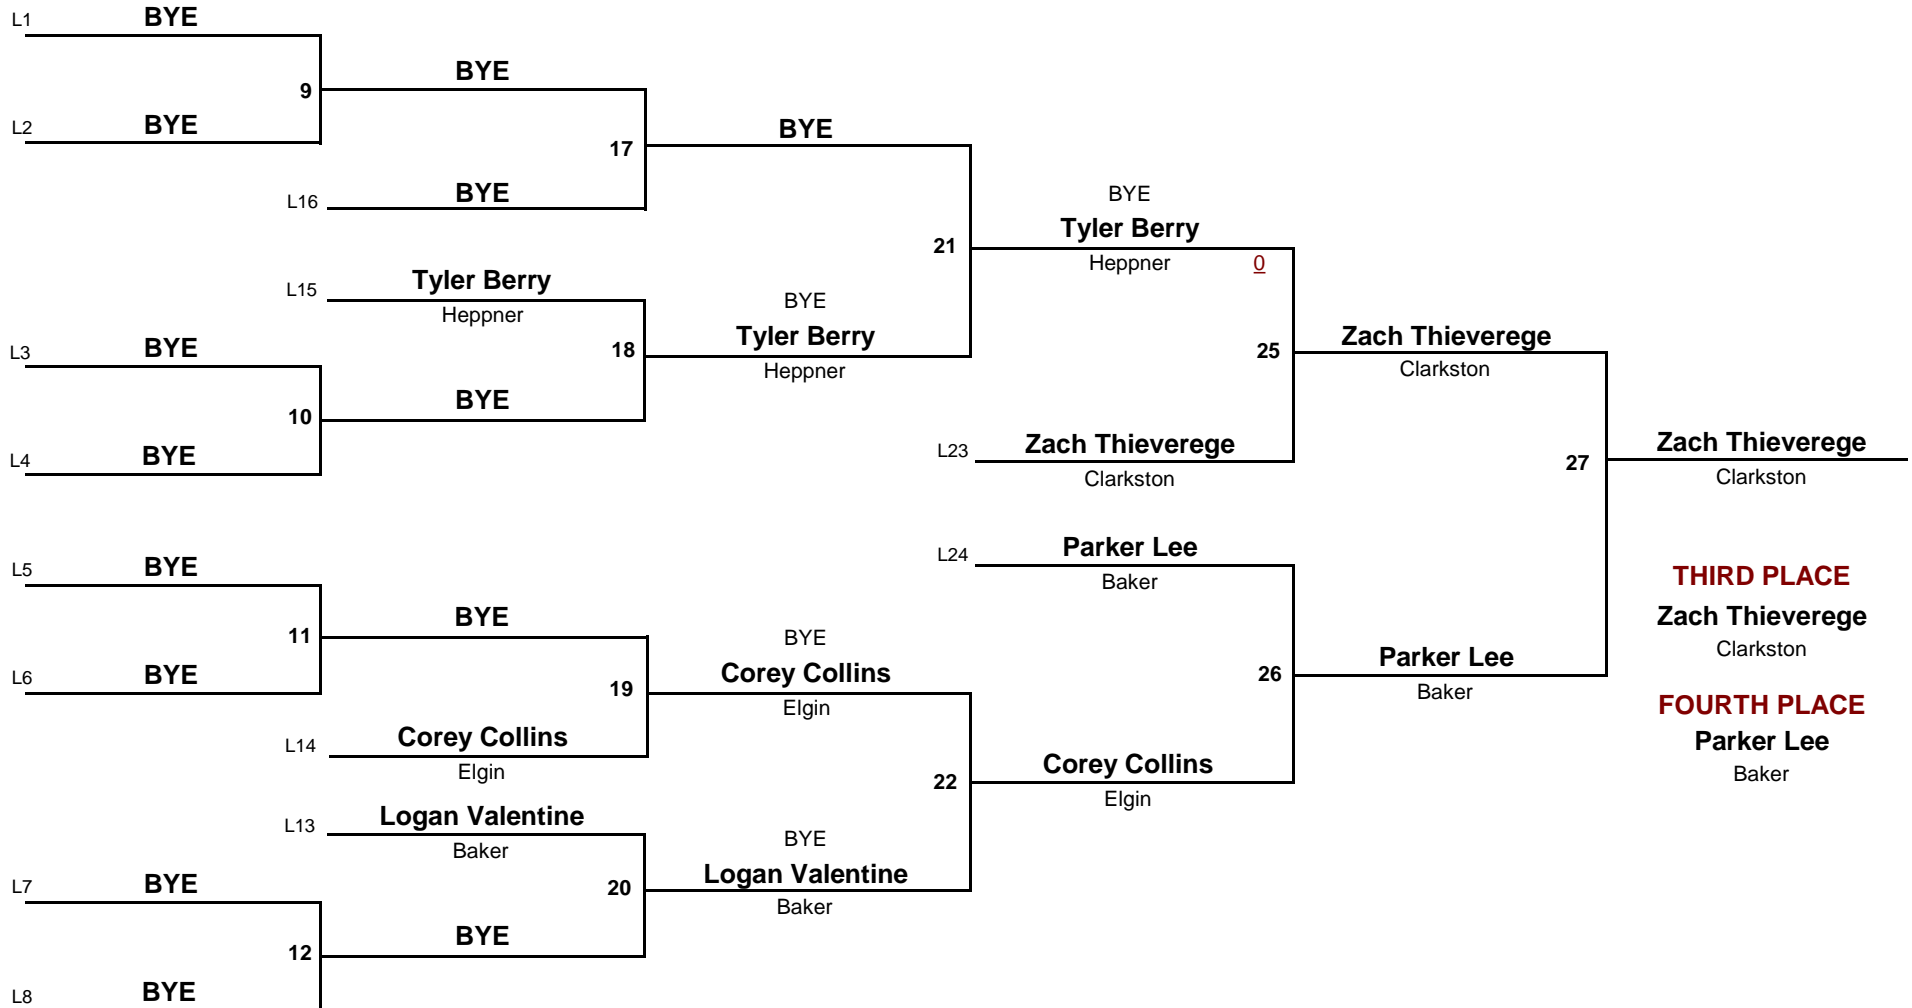

HS
DIVISION

126
WEIGHT

2012 Enterprise Kiick Off

November 30, 2012

Consolation Rounds