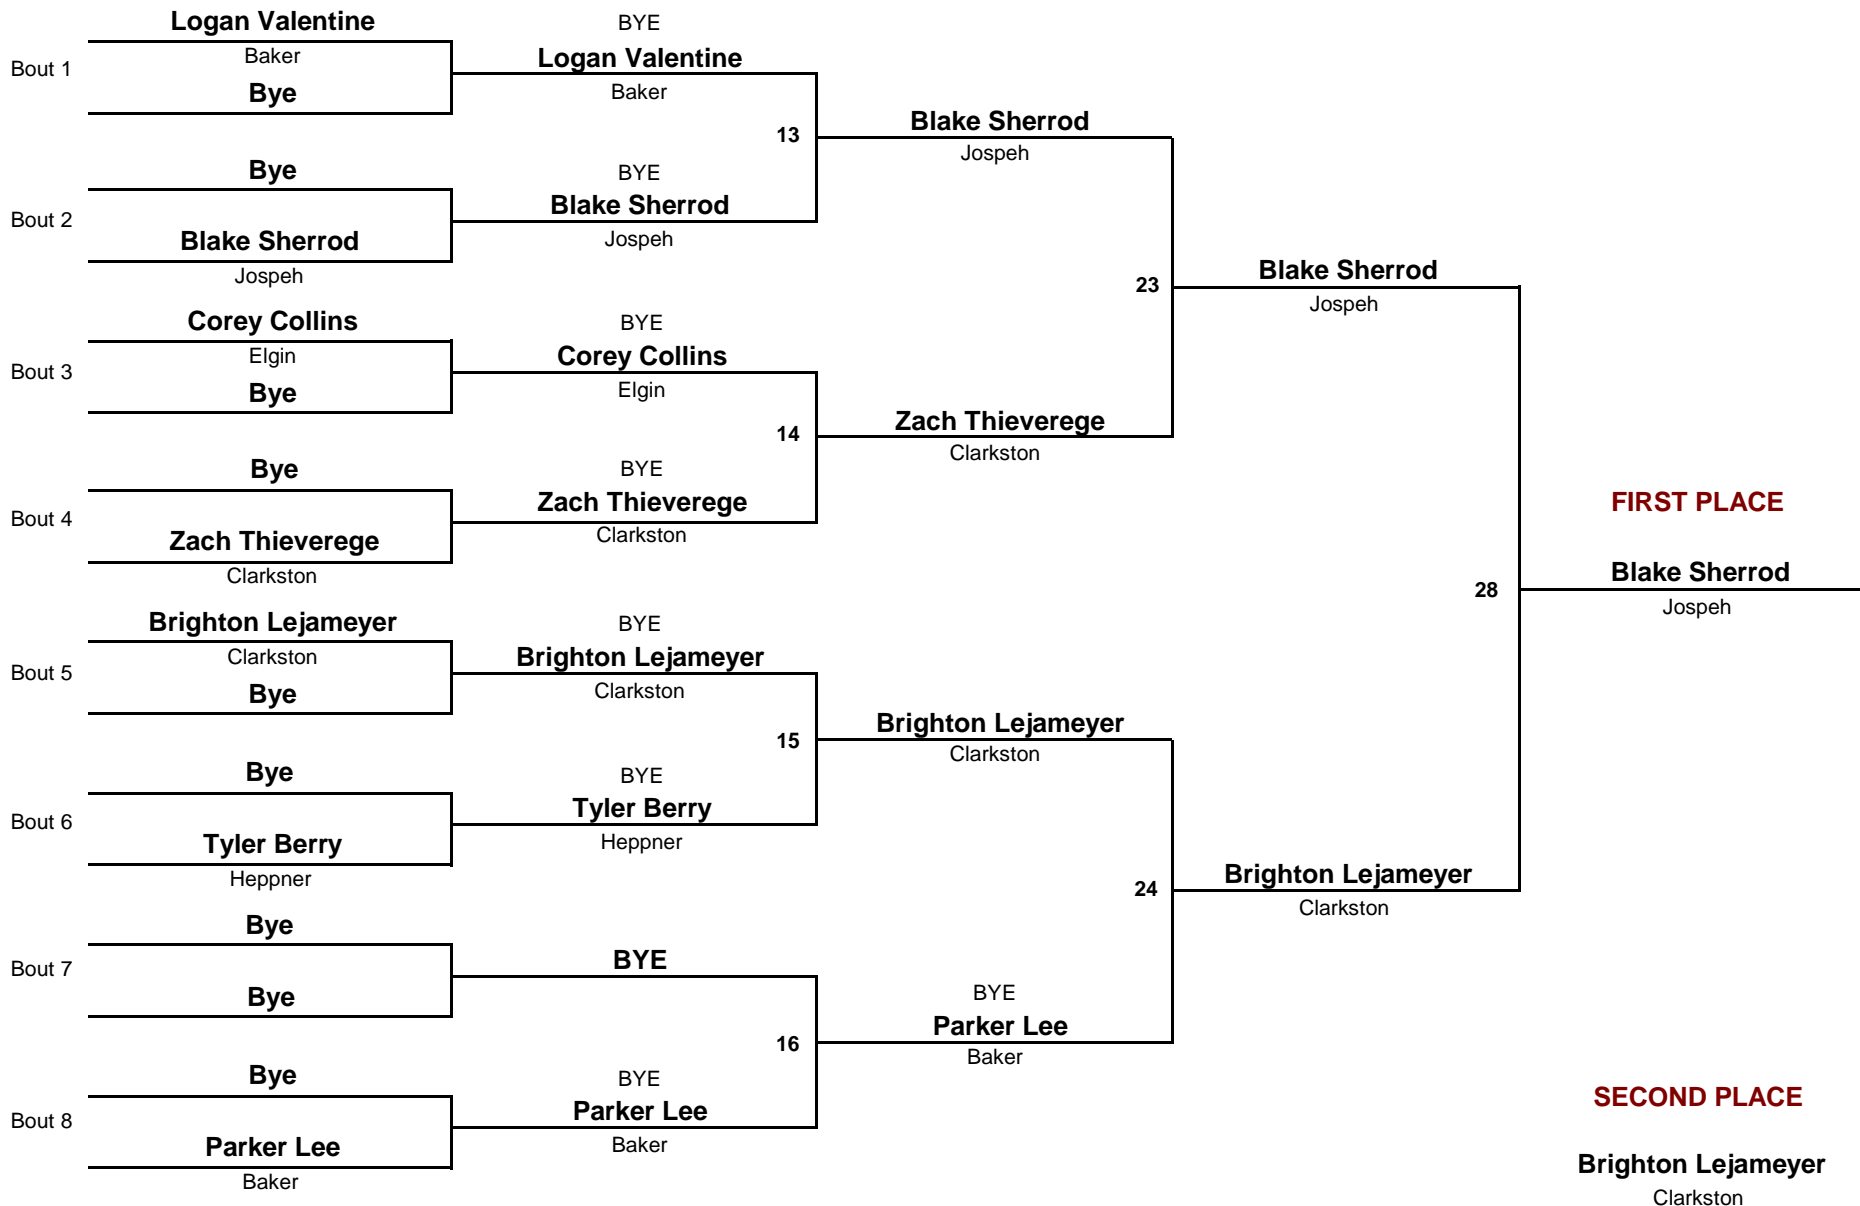

HS

DIVISION

126

WEIGHT

2012 Enterprise Kiick Off

November 30, 2012

Championship Rounds

0