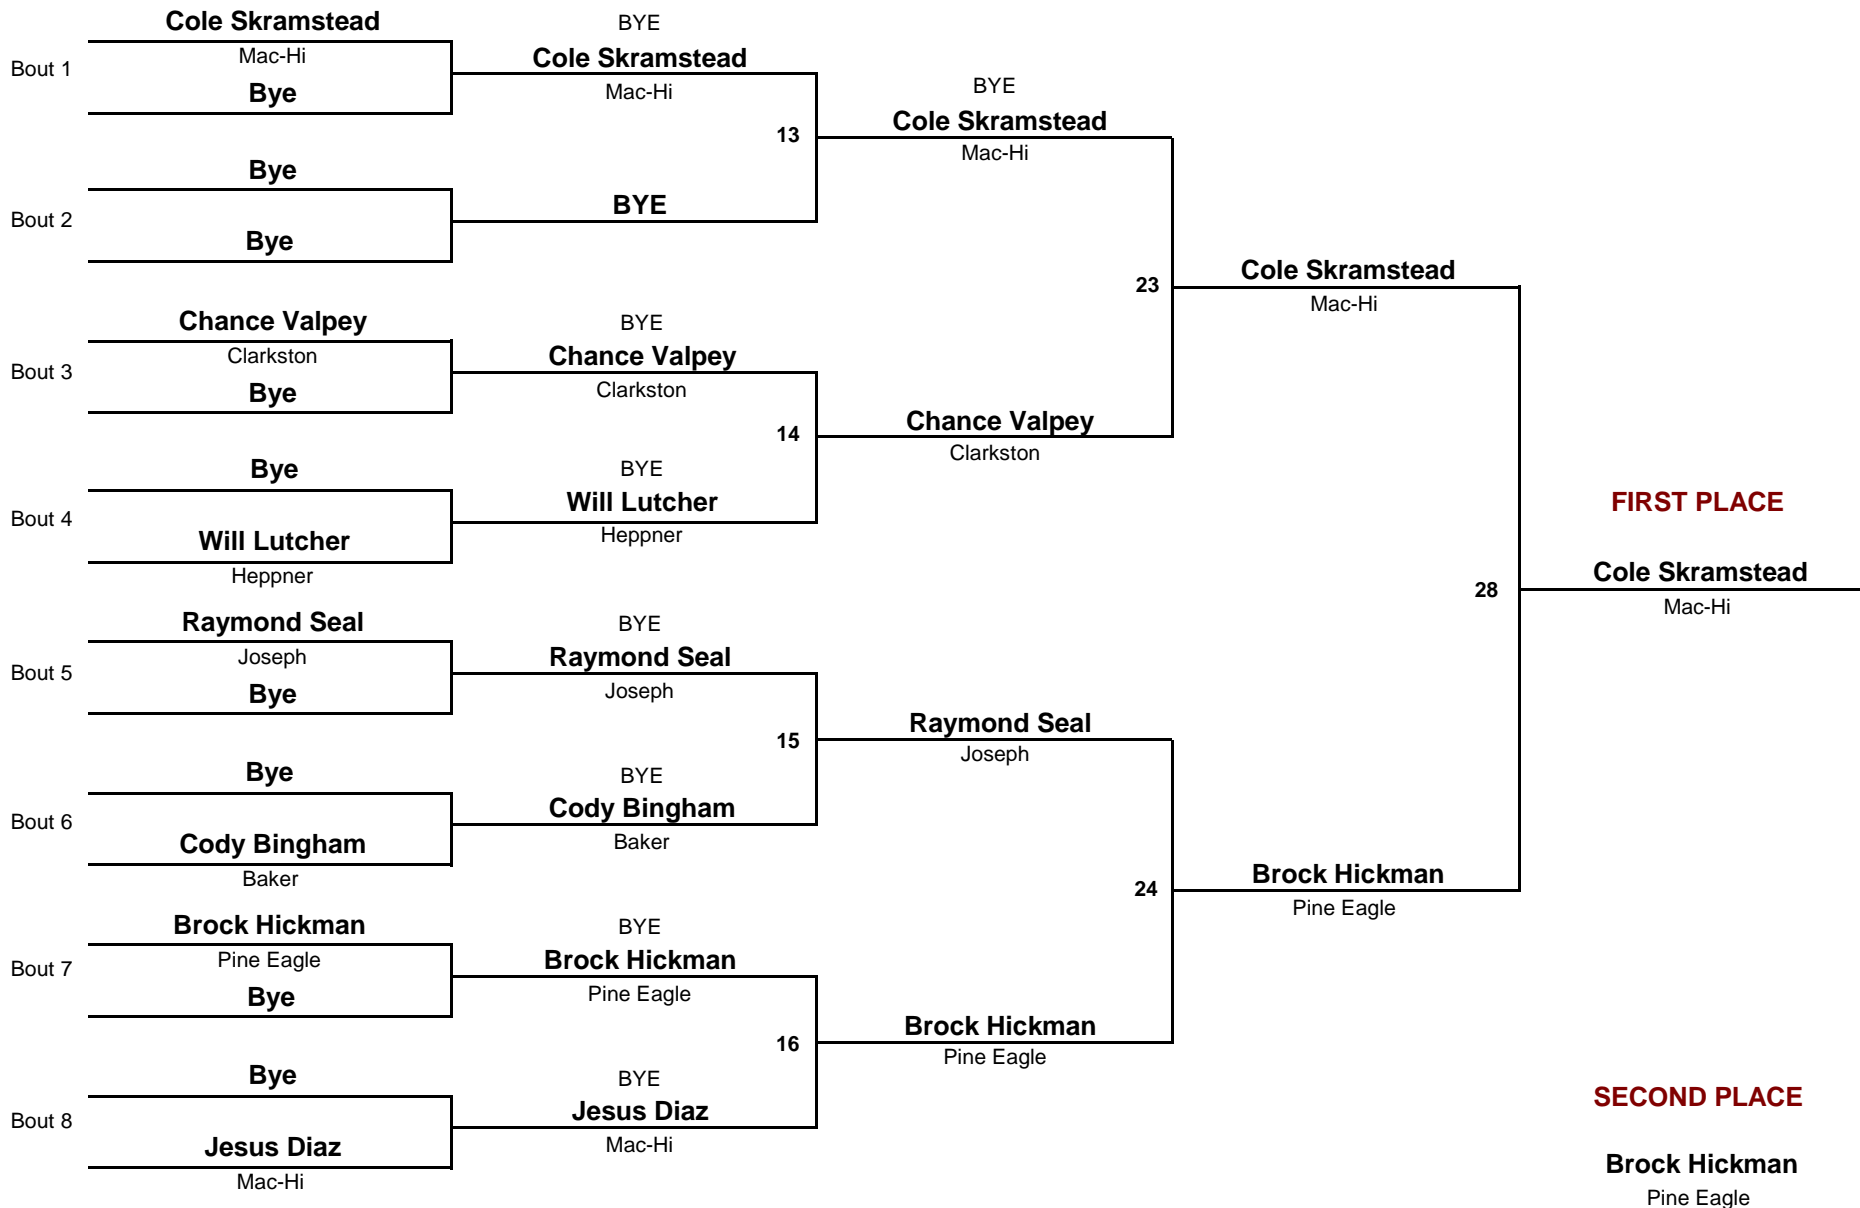

HS

DIVISION

0

120

WEIGHT

2012 Enterprise Kiick Off

November 30, 2012

Championship Rounds