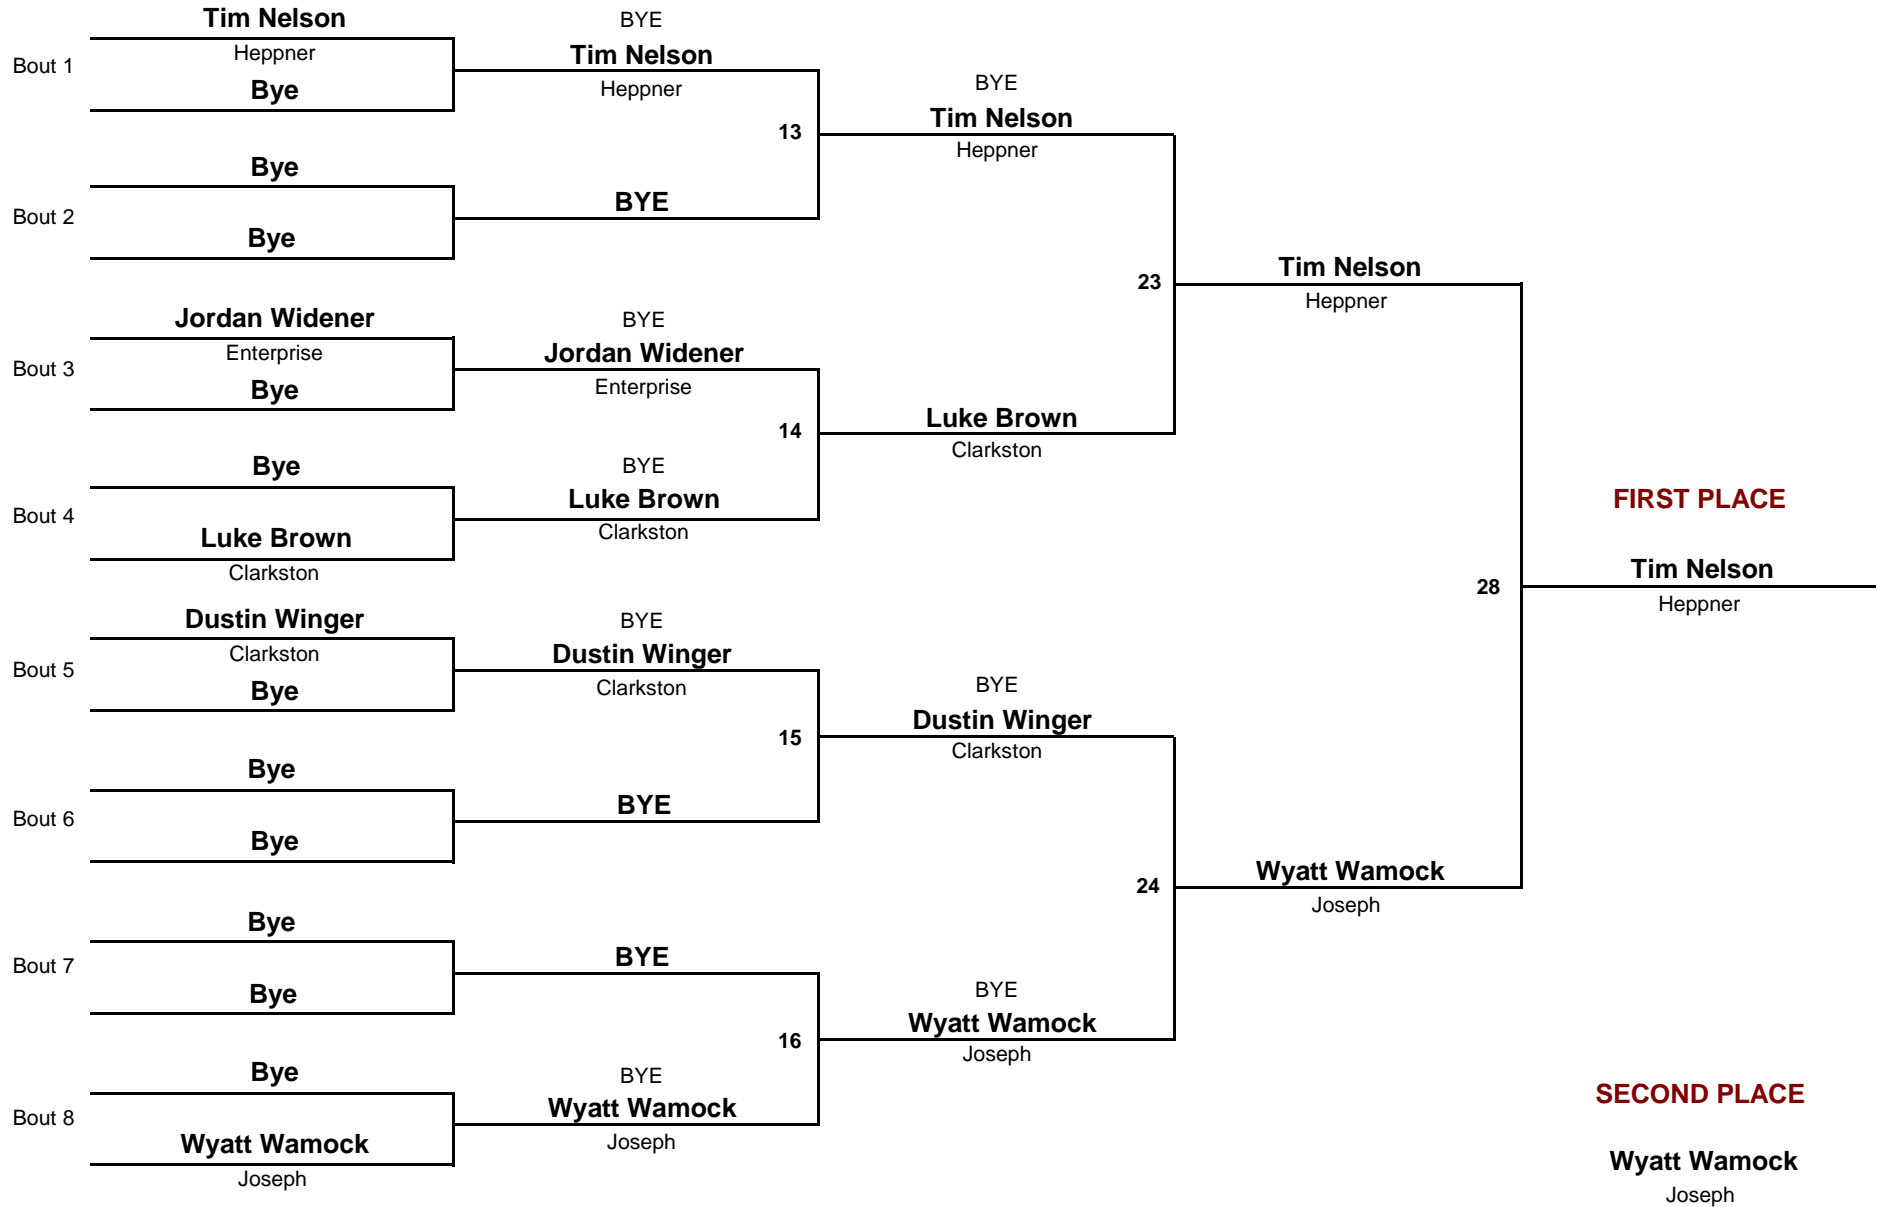

HS

DIVISION

220

WEIGHT

2012 Enterprise Kiick Off

November 30, 2012

Championship Rounds

0