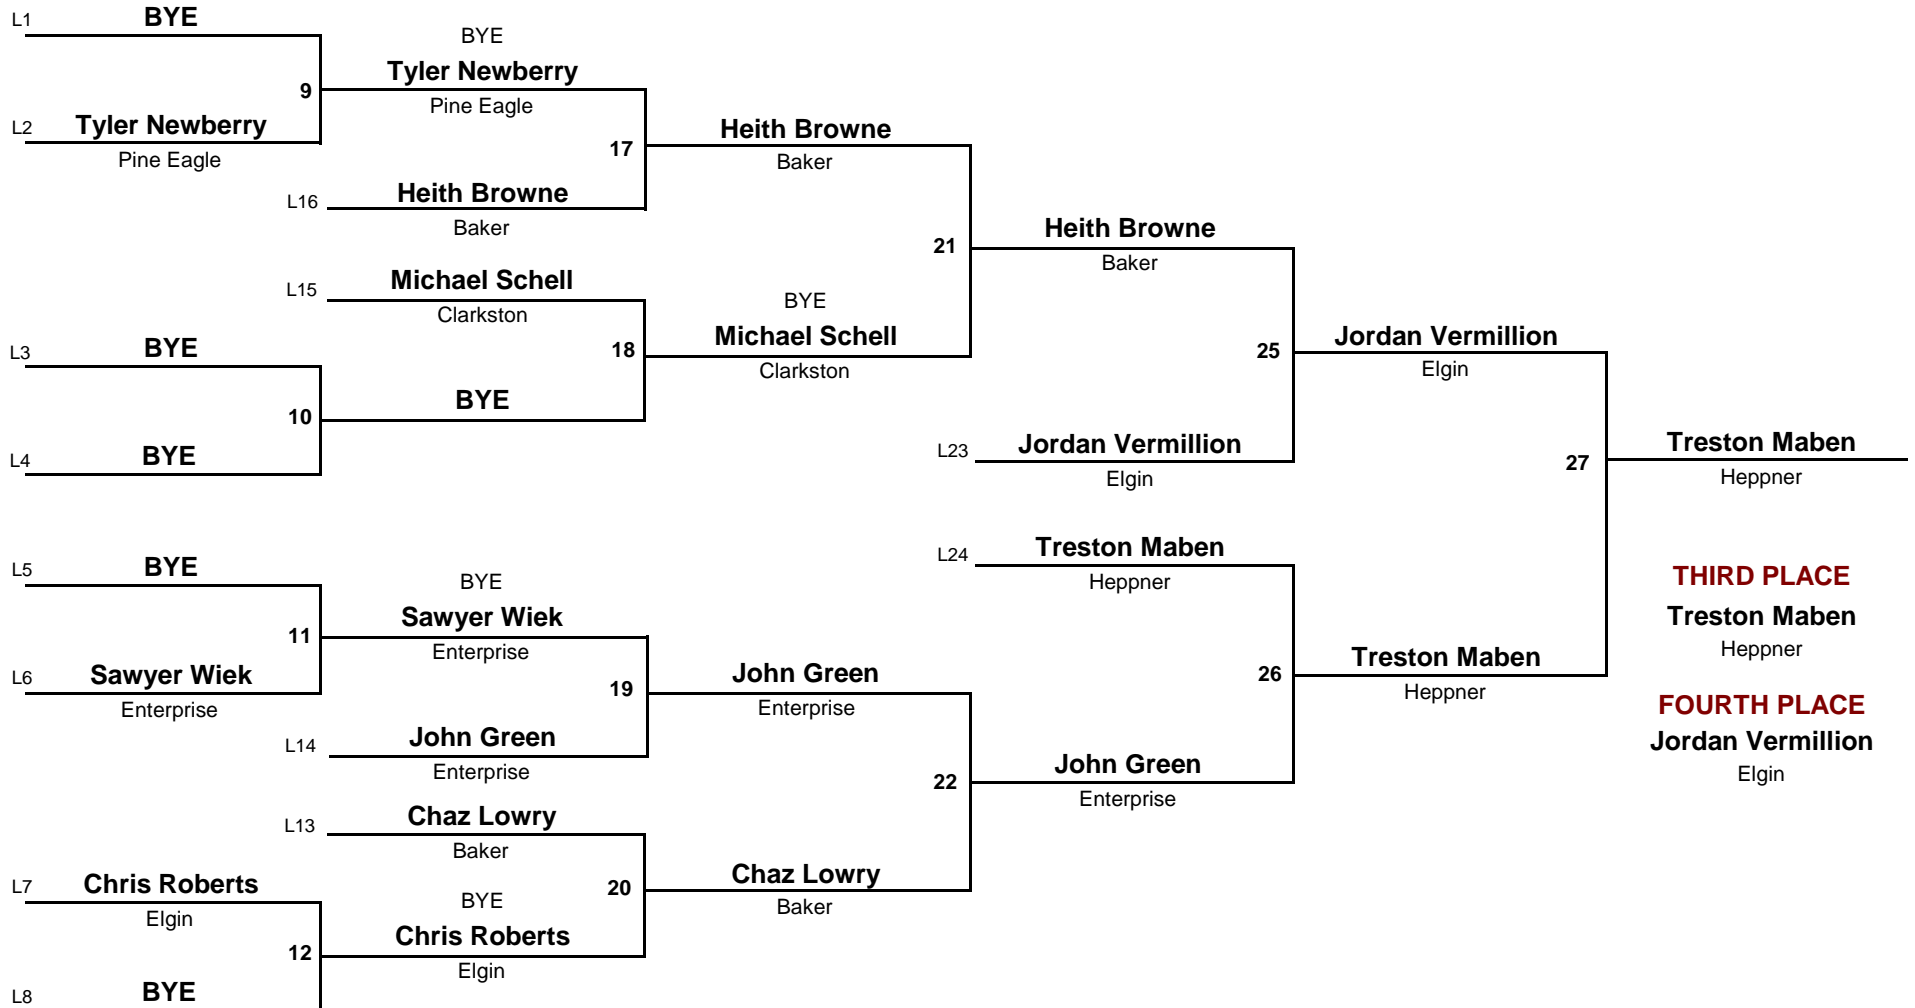

HS
DIVISION

160
WEIGHT

2012 Enterprise Kiick Off

November 30, 2012

Consolation Rounds