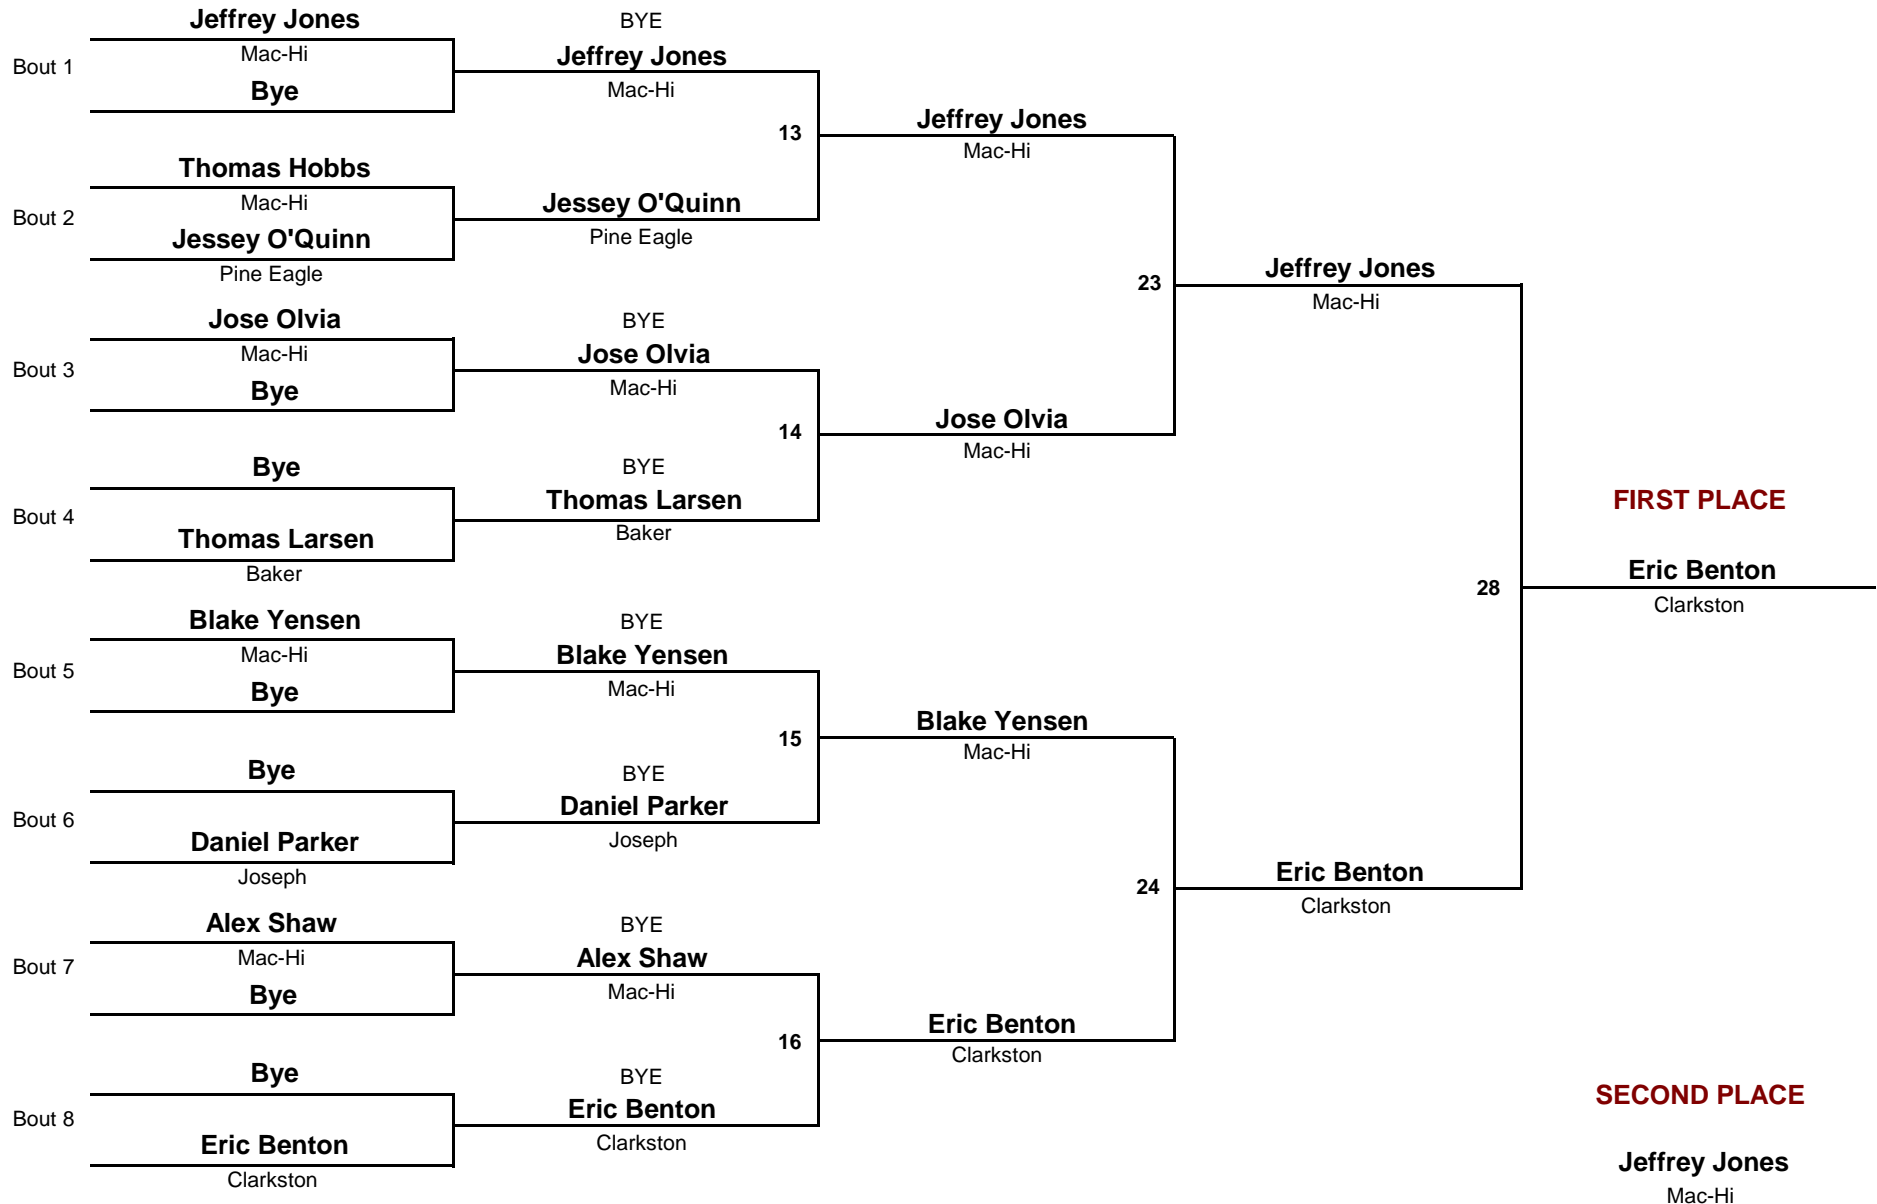

HS

DIVISION

138

WEIGHT

2012 Enterprise Kiick Off

November 30, 2012

Championship Rounds

0