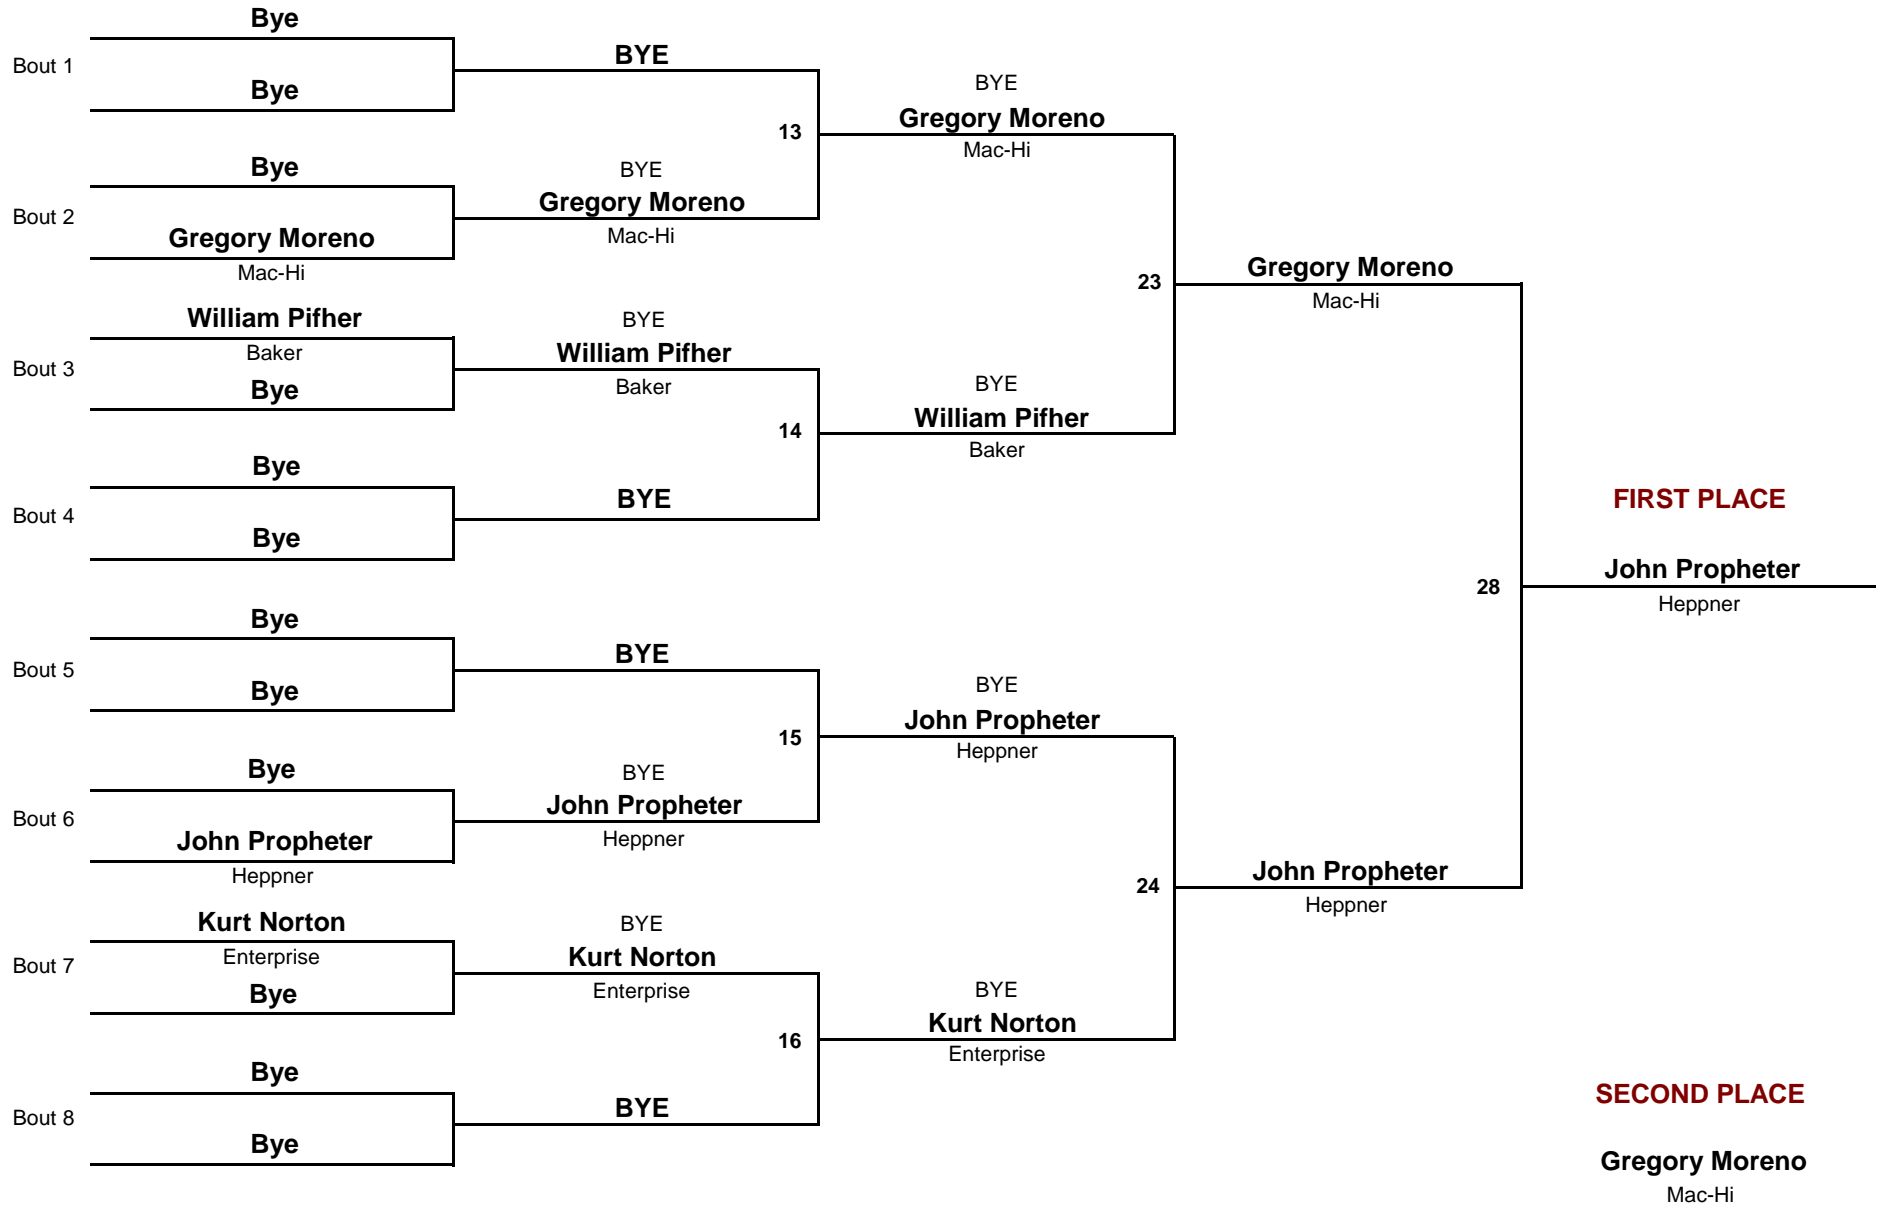

HS
DIVISION

285
WEIGHT

2012 Enterprise Kiick Off

November 30, 2012

Championship Rounds

0