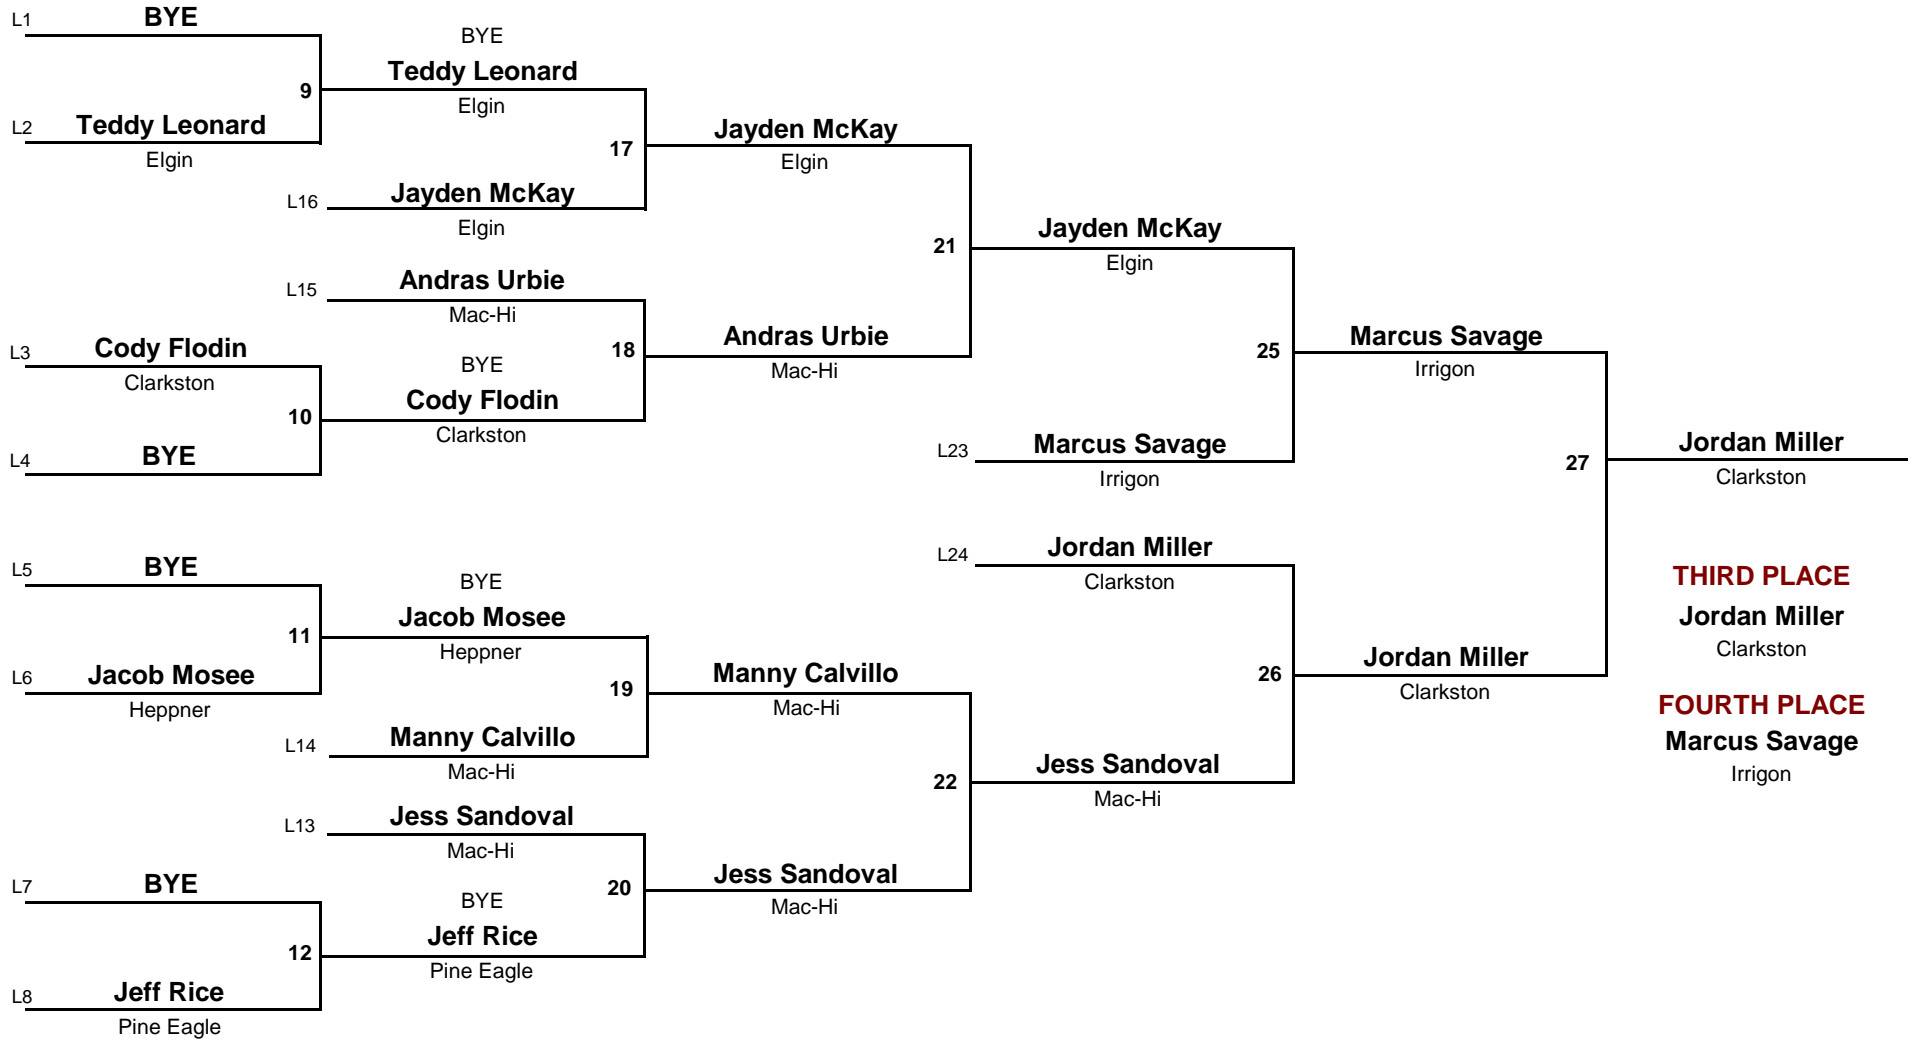

HS
DIVISION

152
WEIGHT

2012 Enterprise Kiick Off

November 30, 2012

Consolation Rounds