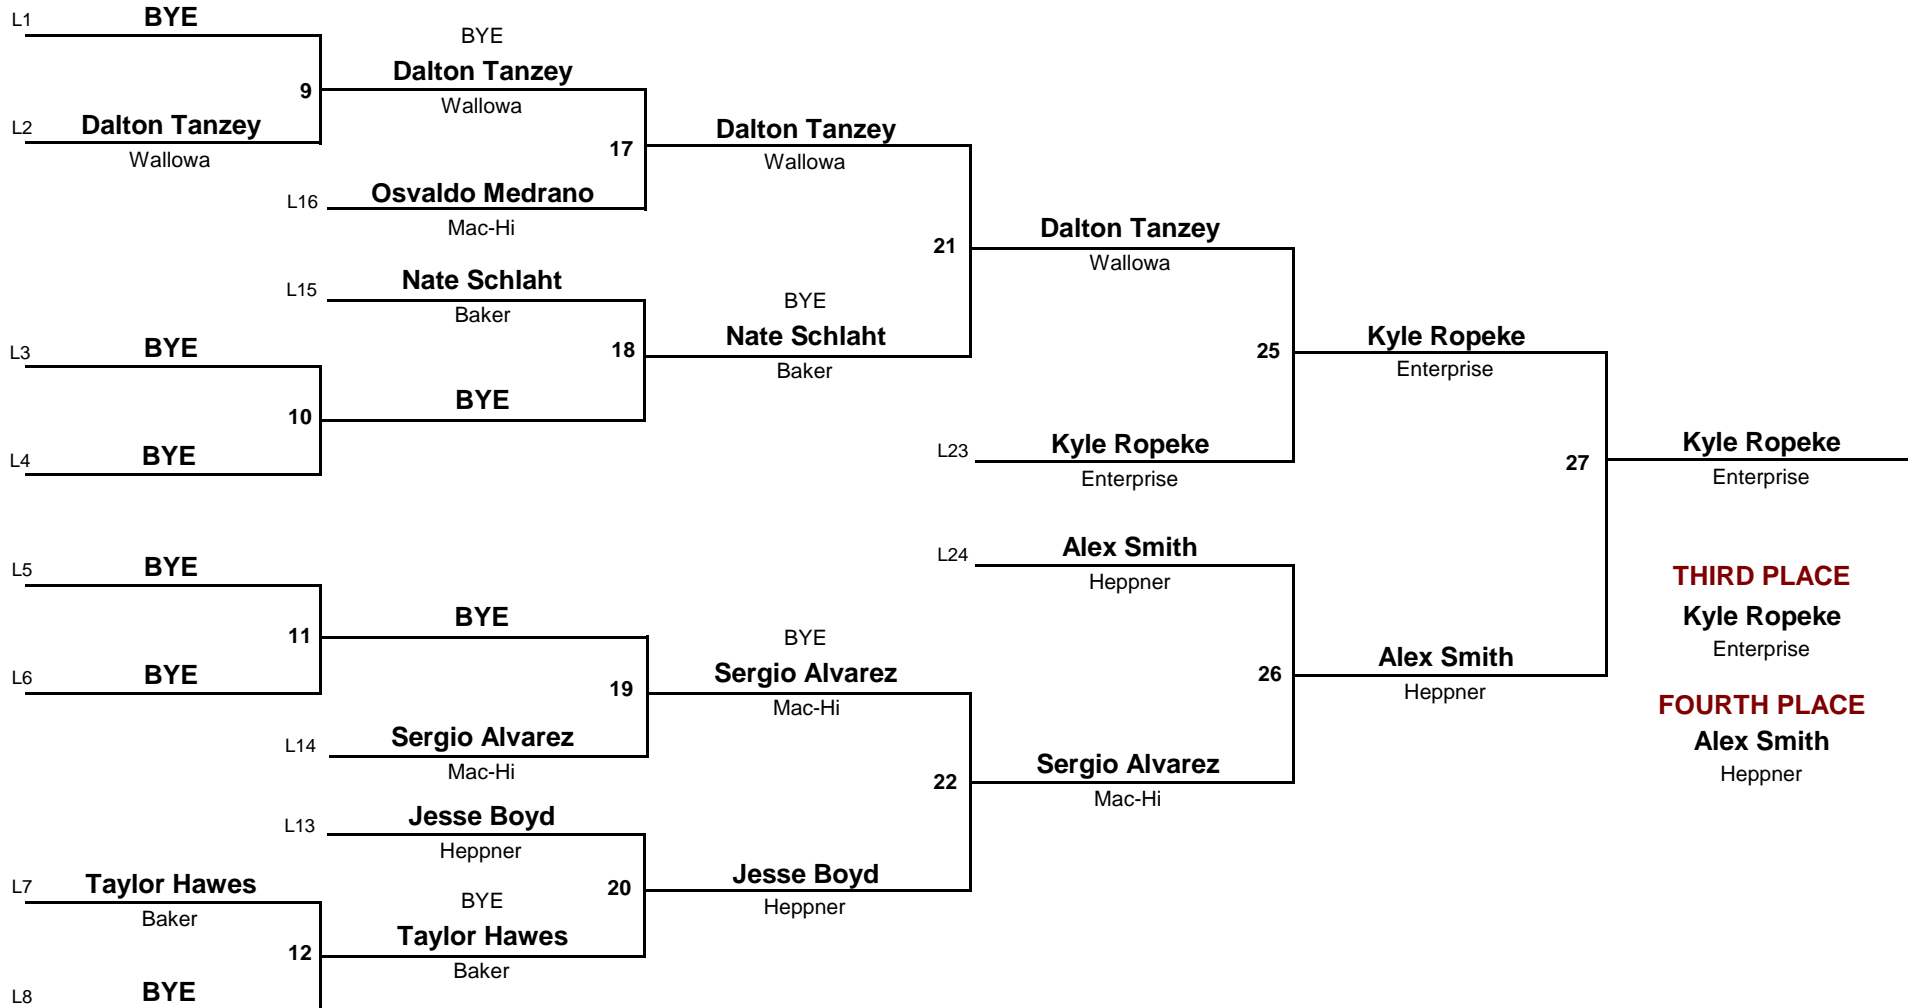

November 30, 2012

Championship Rounds

HS
DIVISION

145
WEIGHT

2012 Enterprise Kiick Off

November 30, 2012

Consolation Rounds

HS