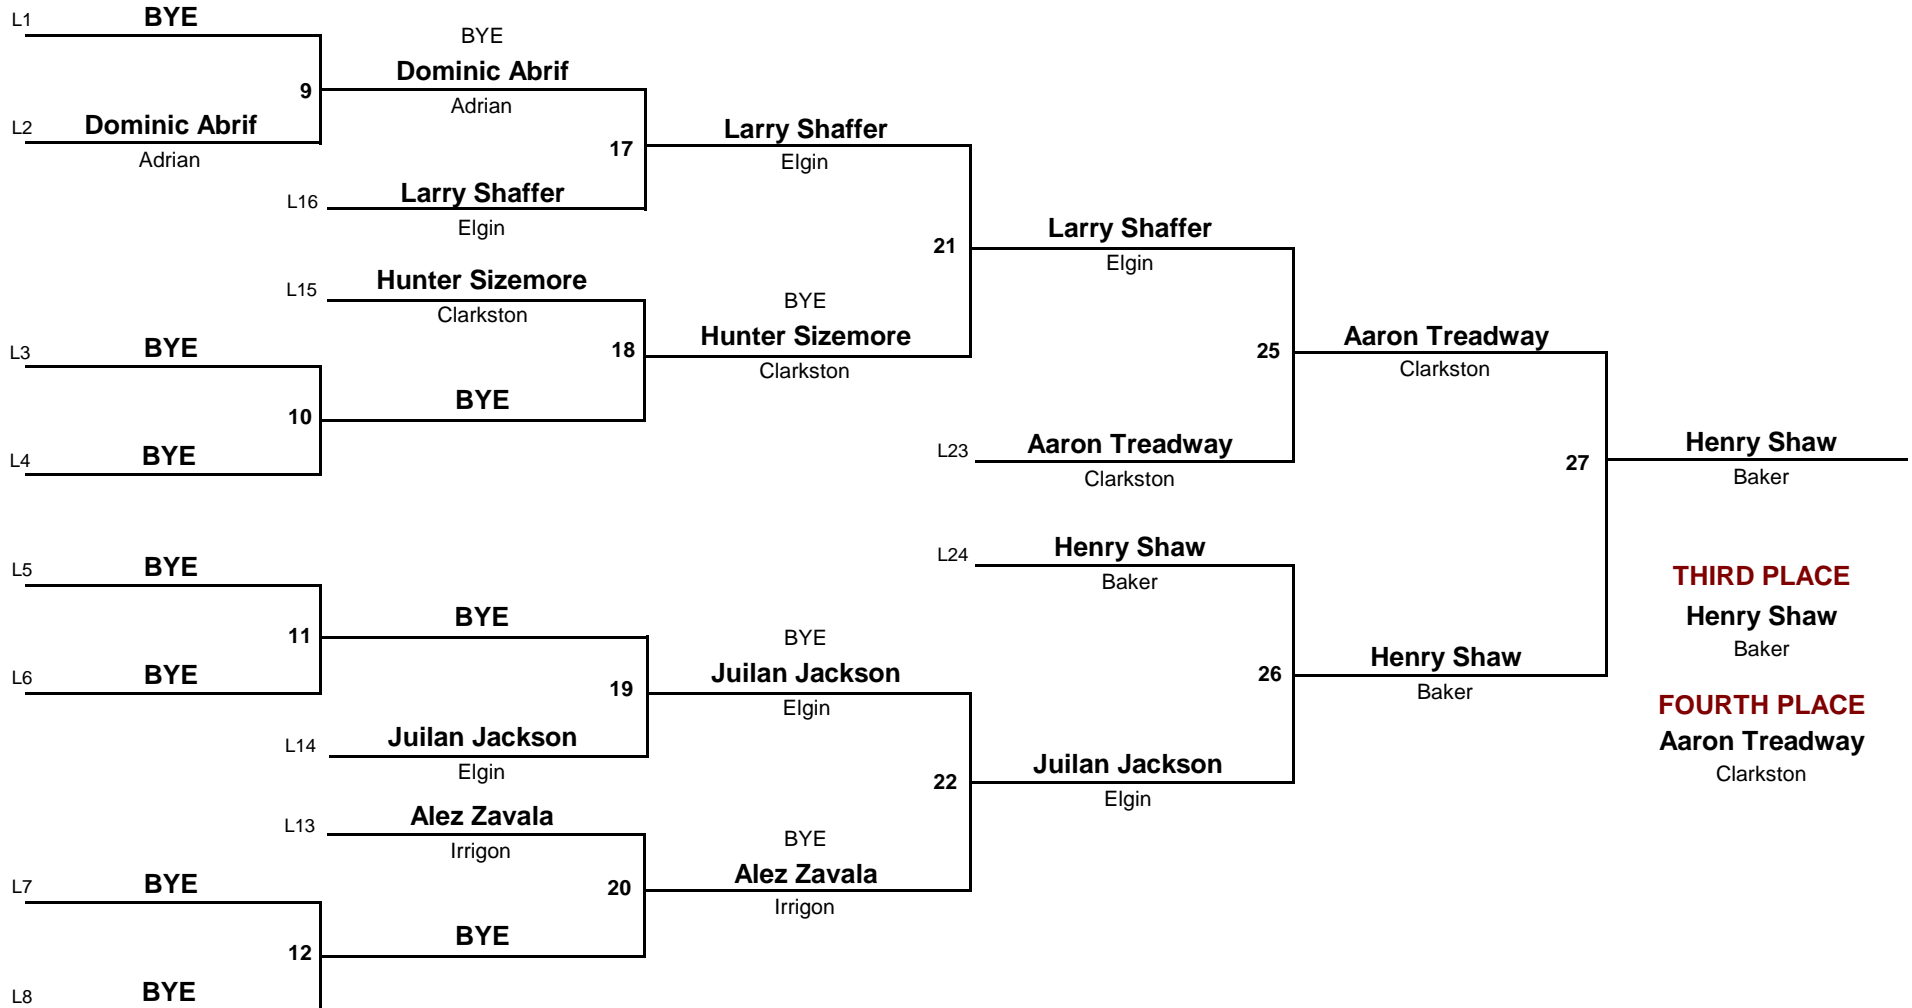

November 30, 2012

Championship Rounds

0

HS
DIVISION

195
WEIGHT

2012 Enterprise Kiick Off

November 30, 2012

Consolation Rounds