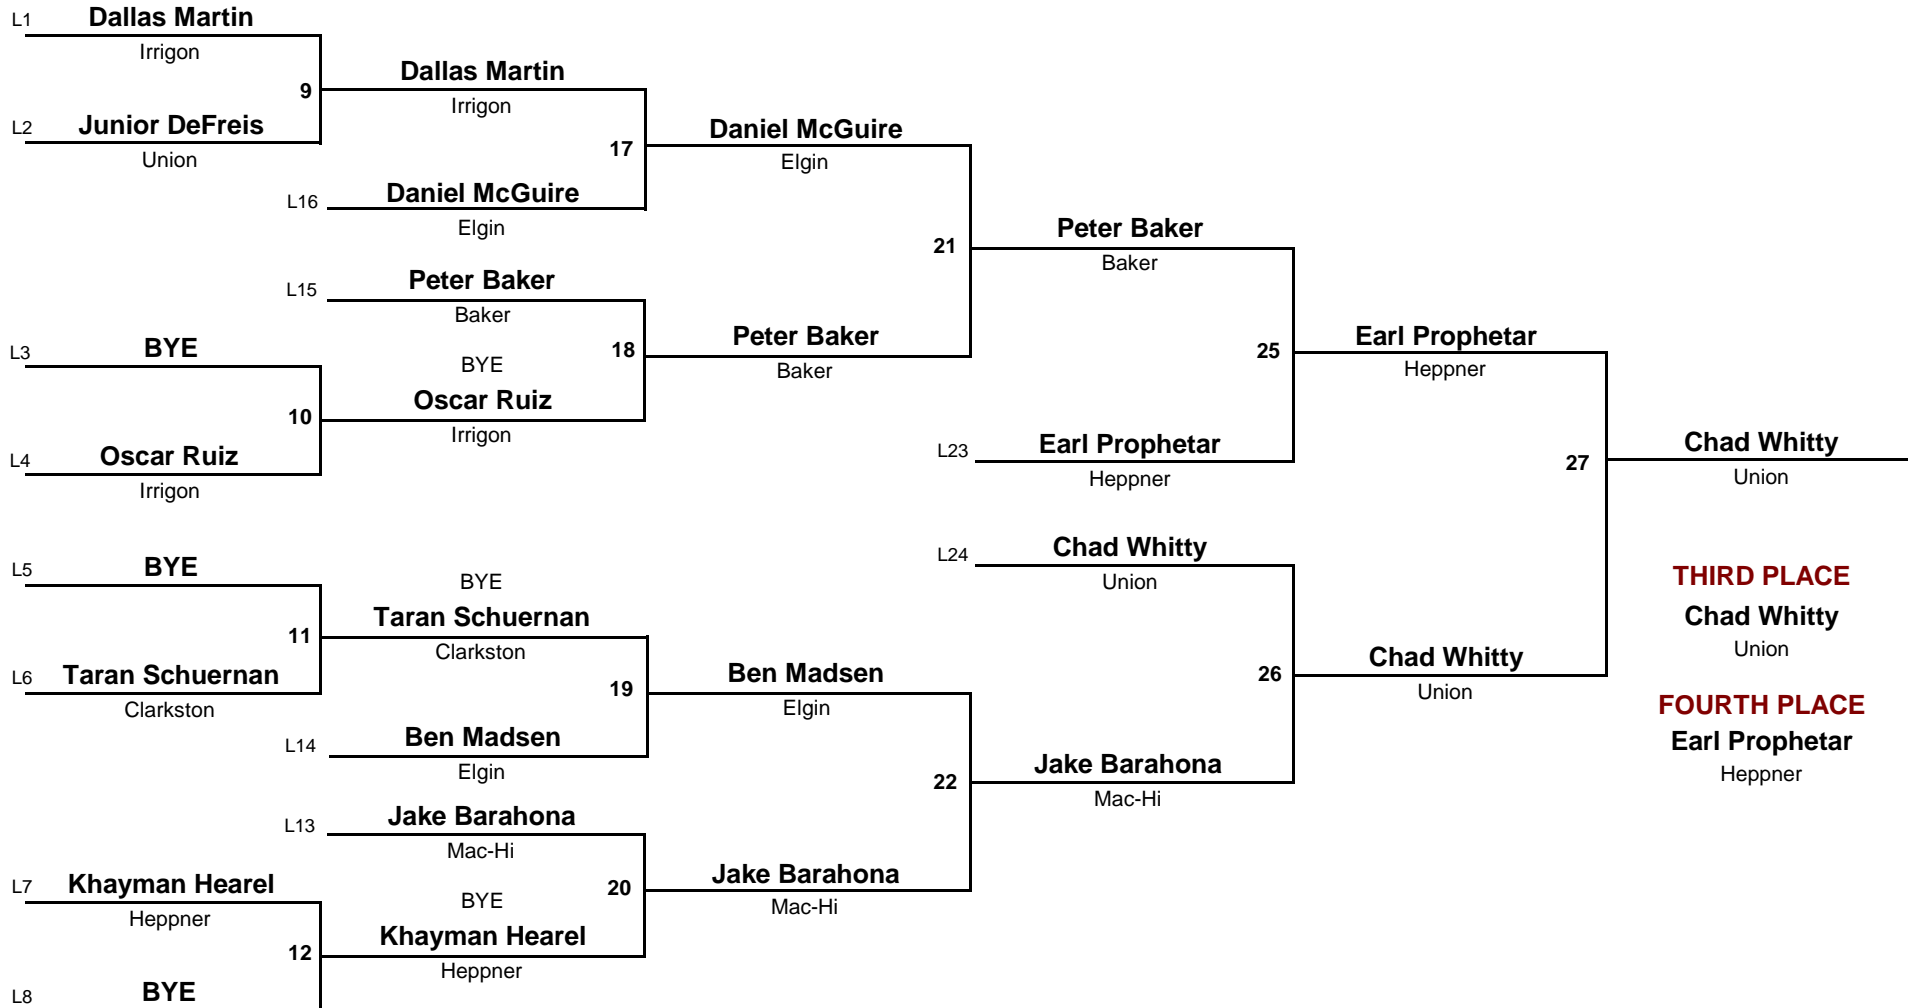

0

HS
DIVISION

170
WEIGHT

2012 Enterprise Kiick Off

November 30, 2012

Consolation Rounds

HS

DIVISION