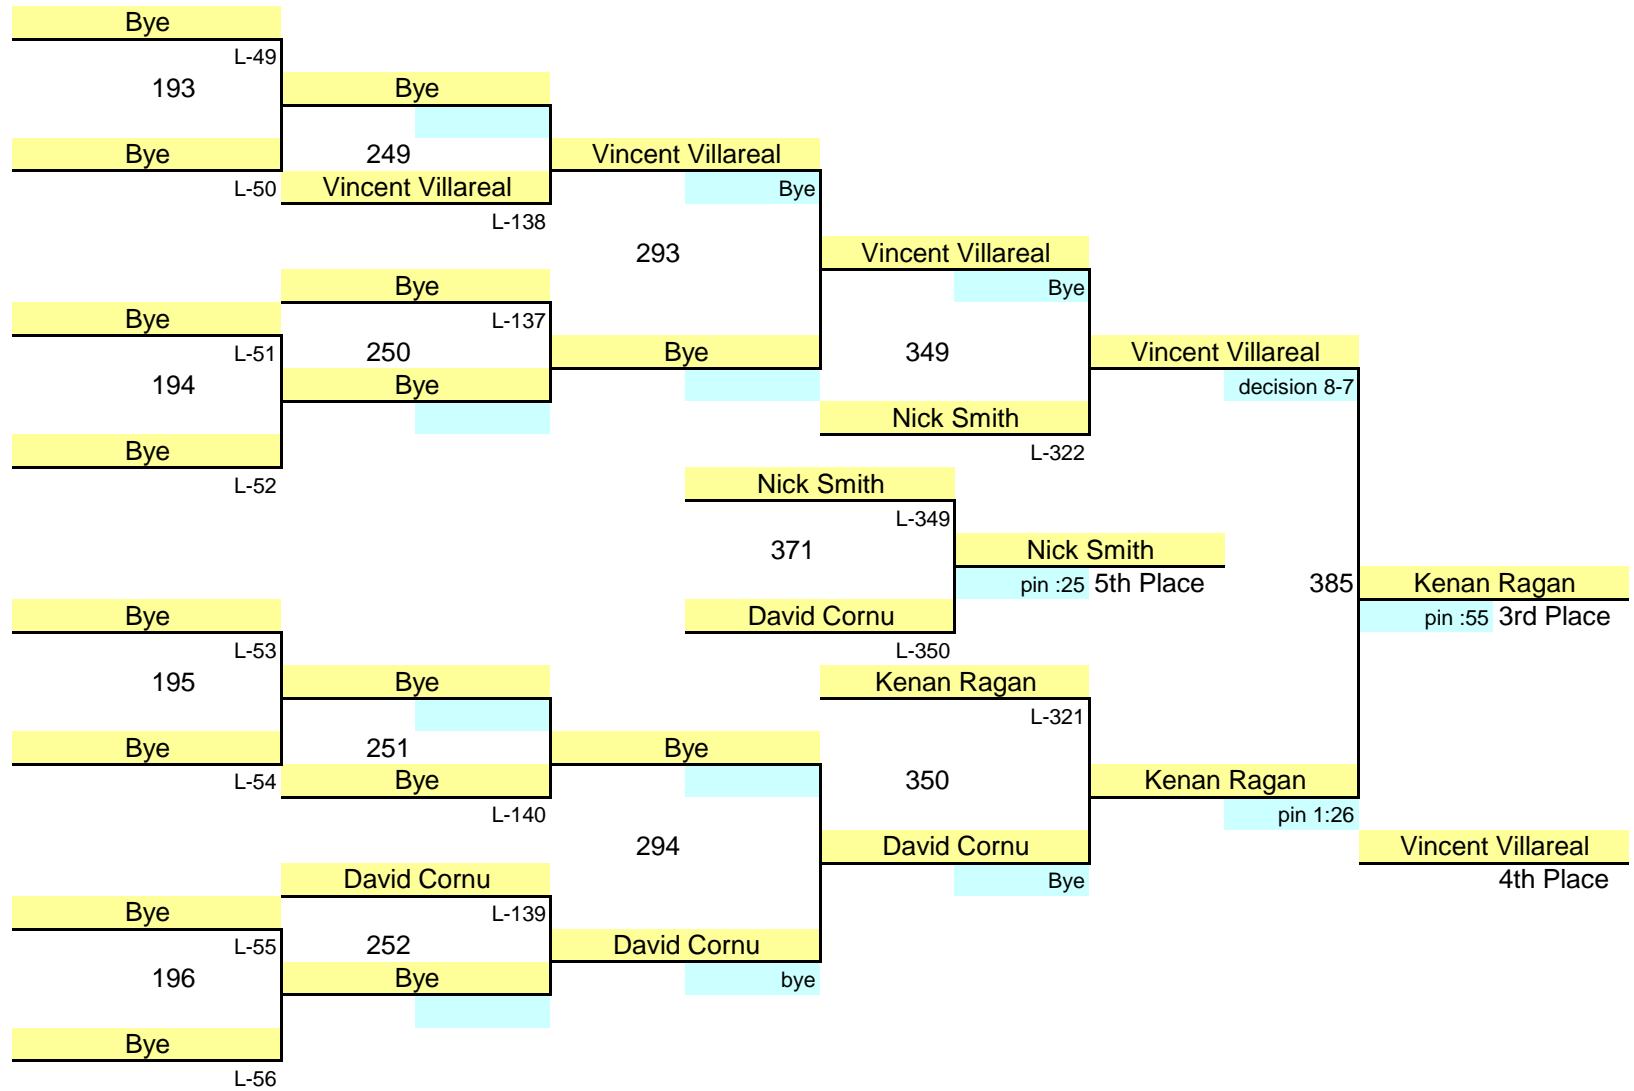

170 lbs.

Consolations