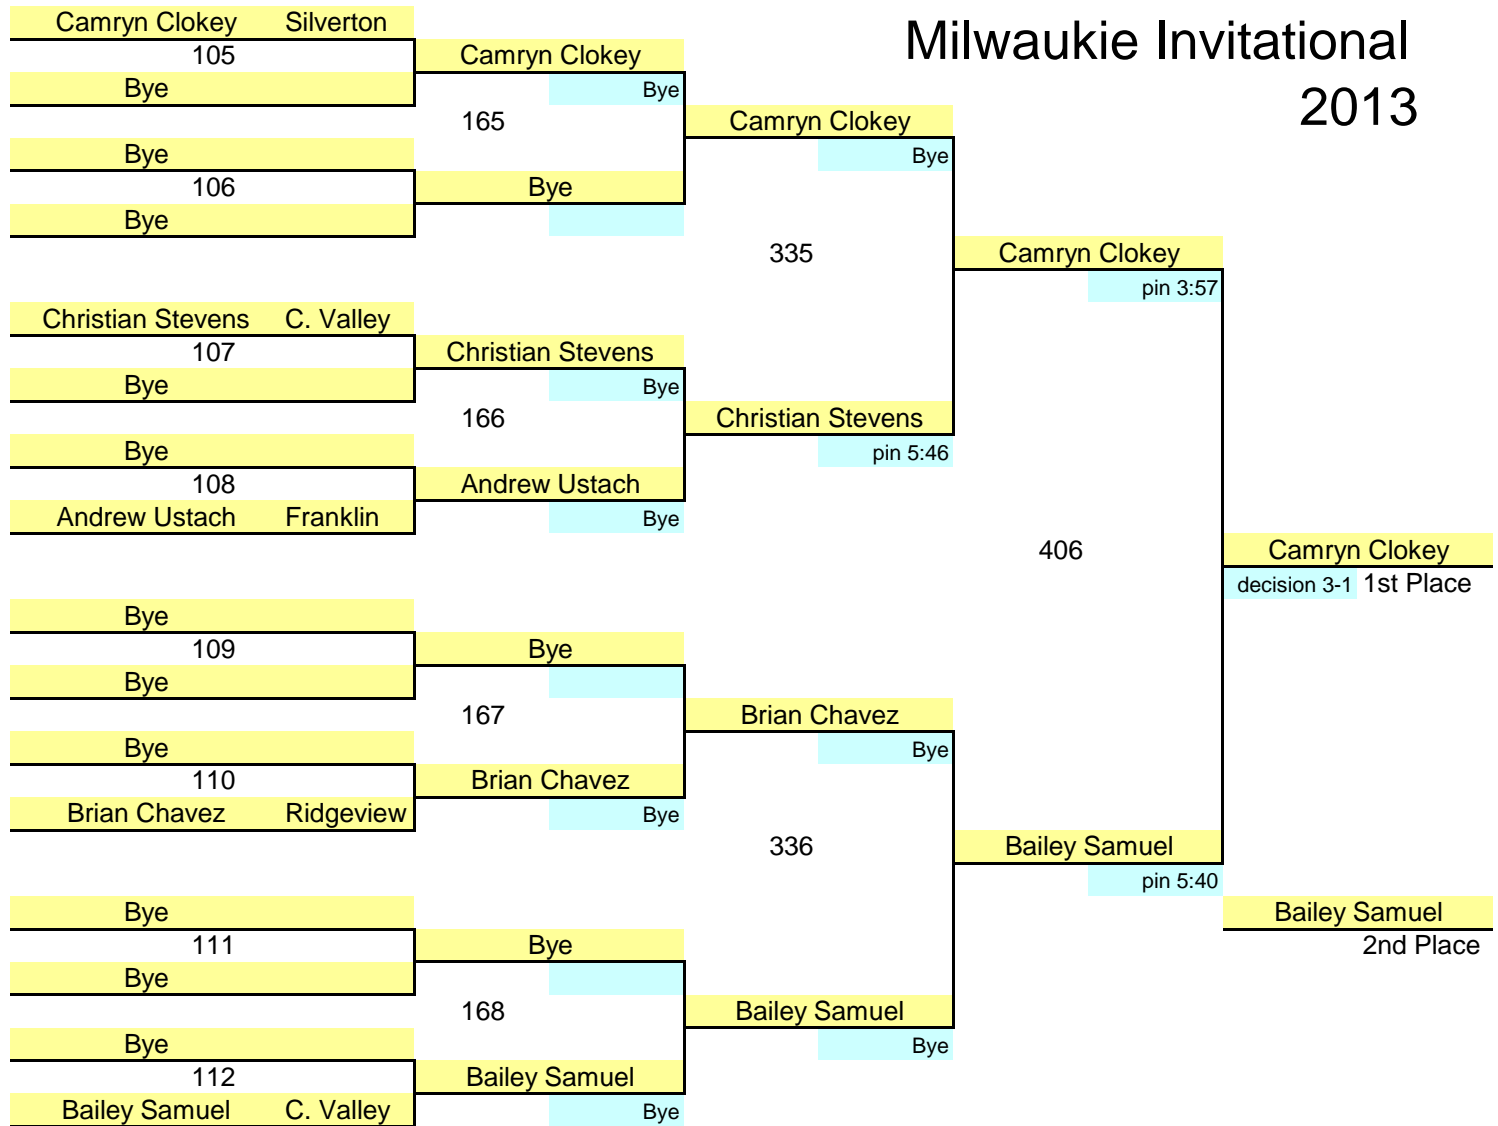

285 lbs.
Championships

**Milwaukie Invitational
2013**