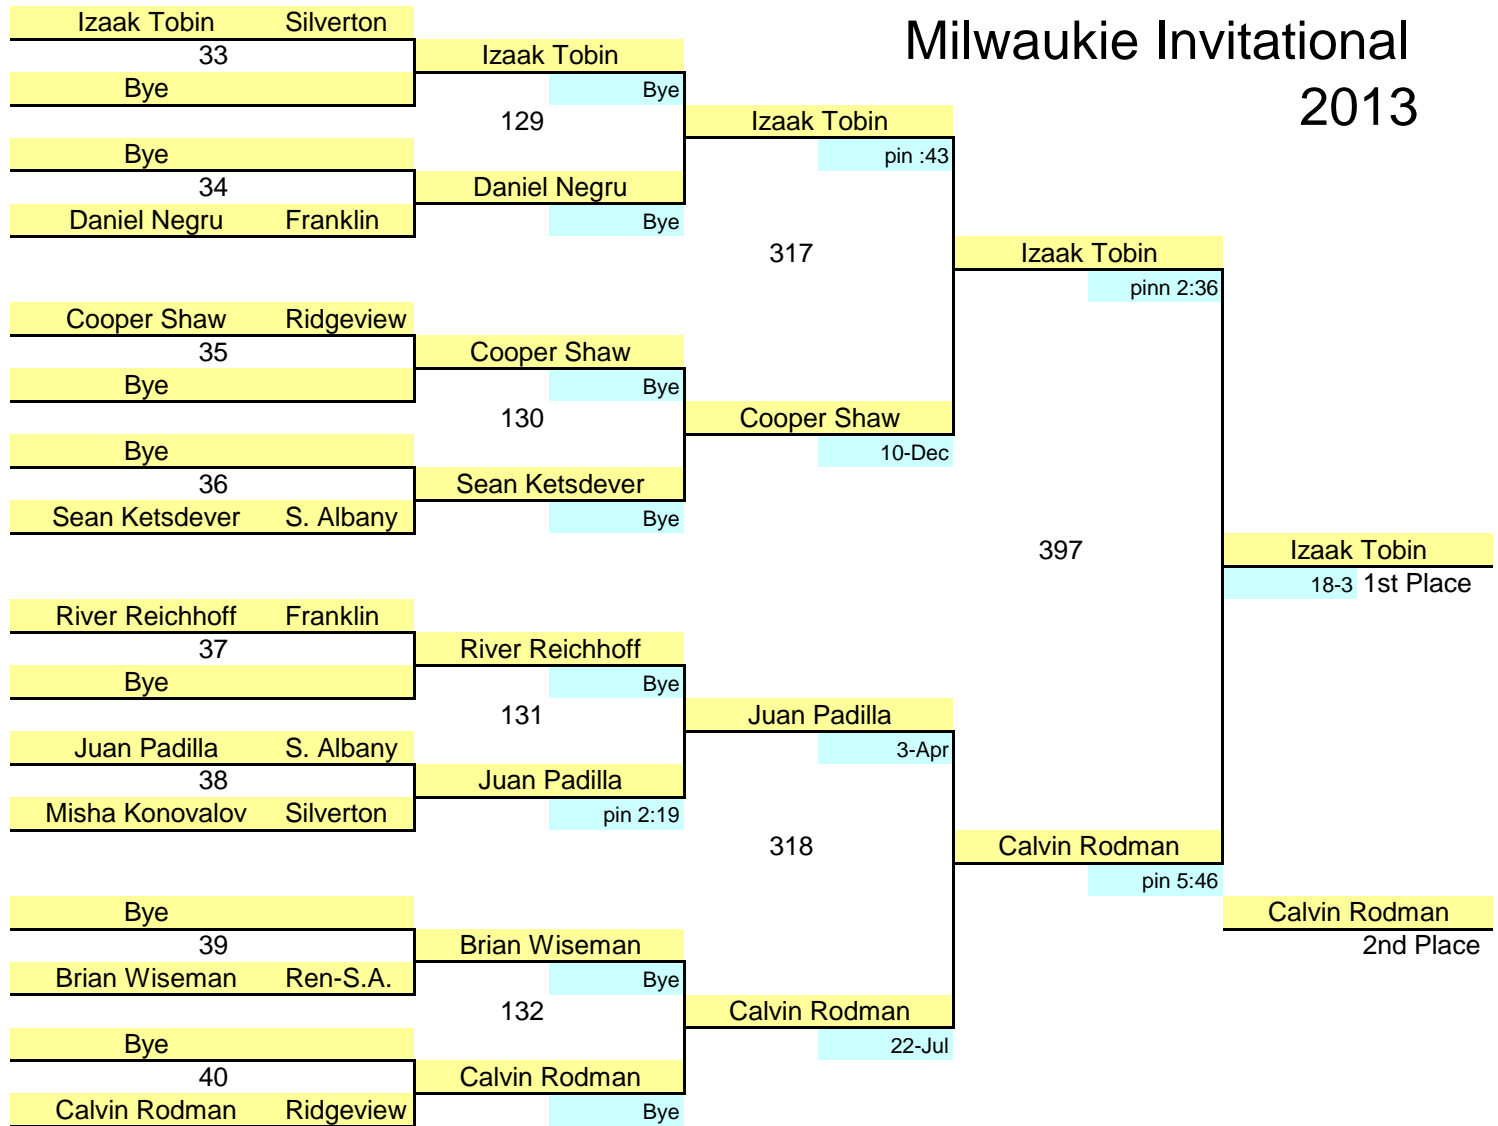

132 lbs.
Championships

**Milwaukie Invitational
2013**