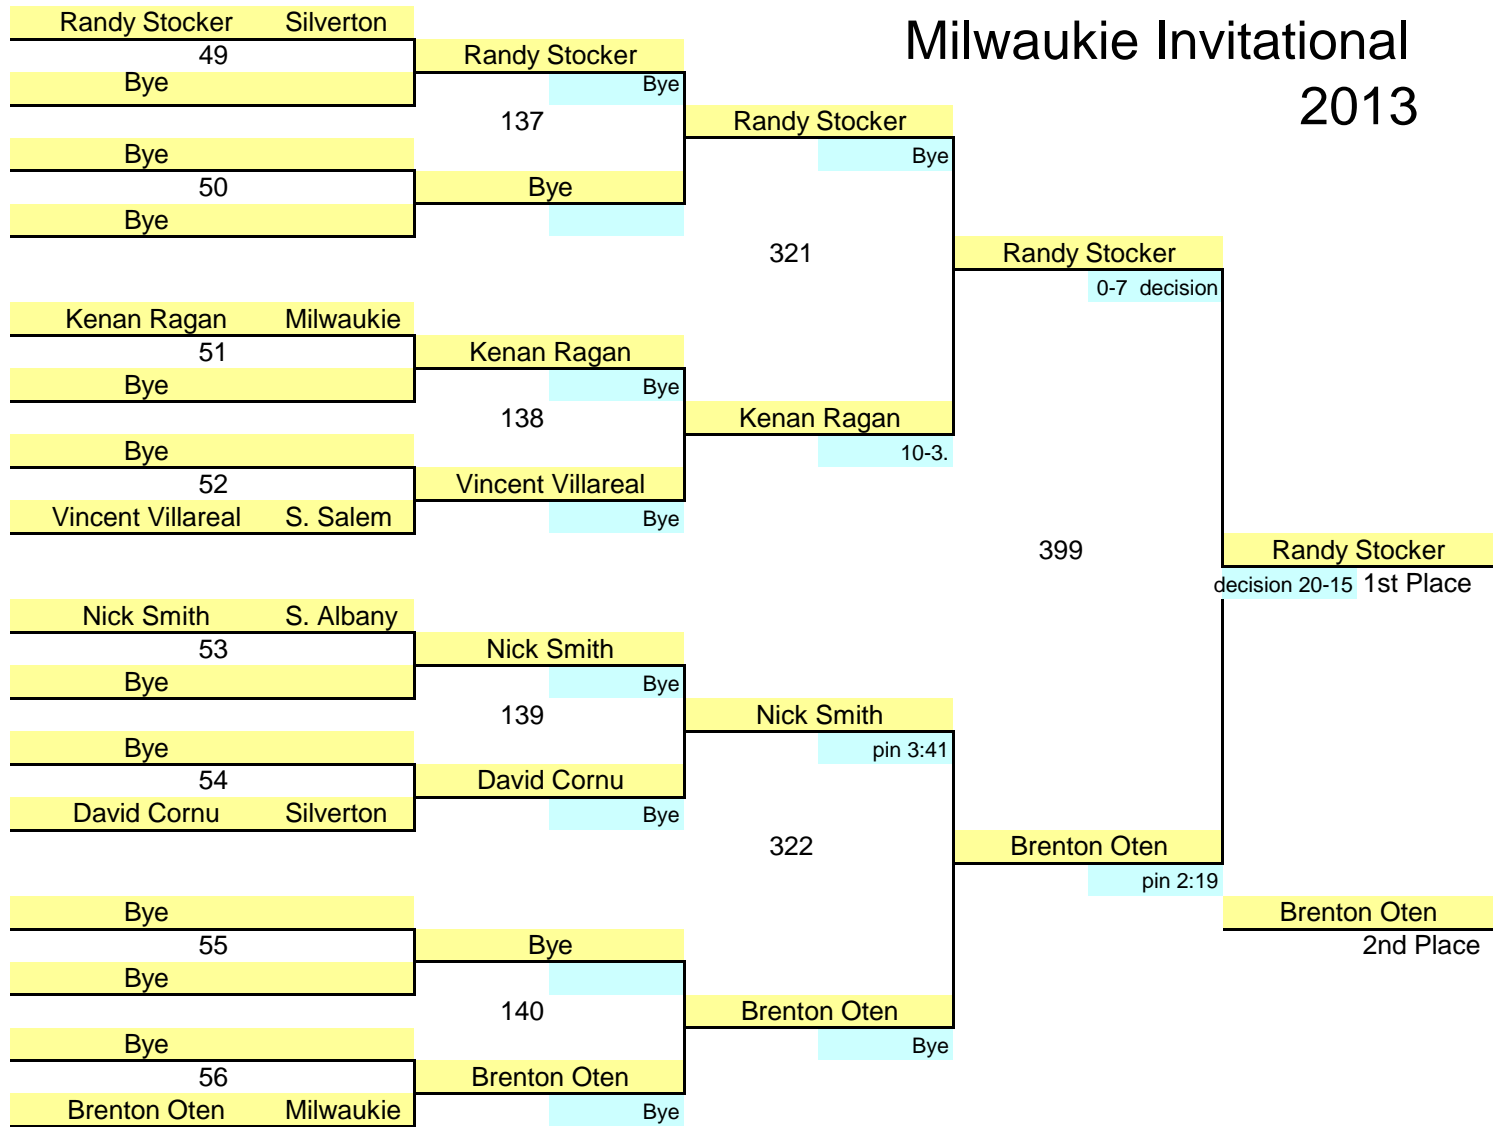

170 lbs.
Championships

Milwaukie Invitational
2013