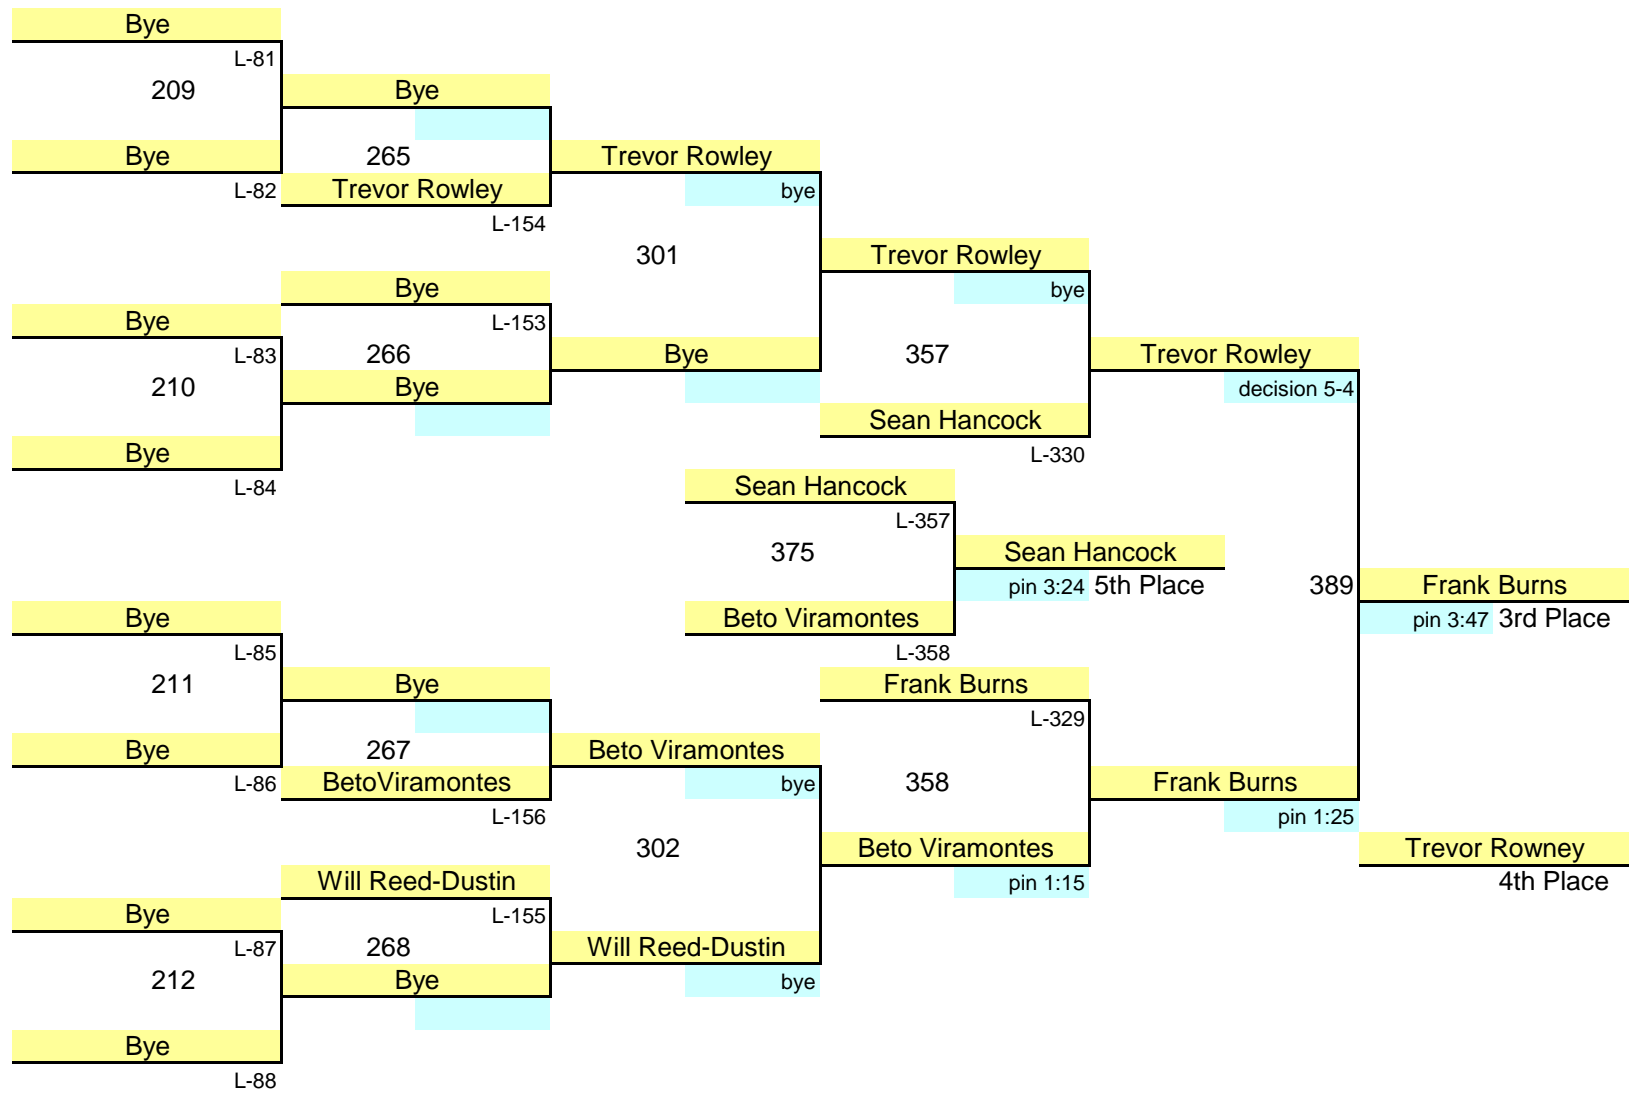

182 lbs.

Consolations