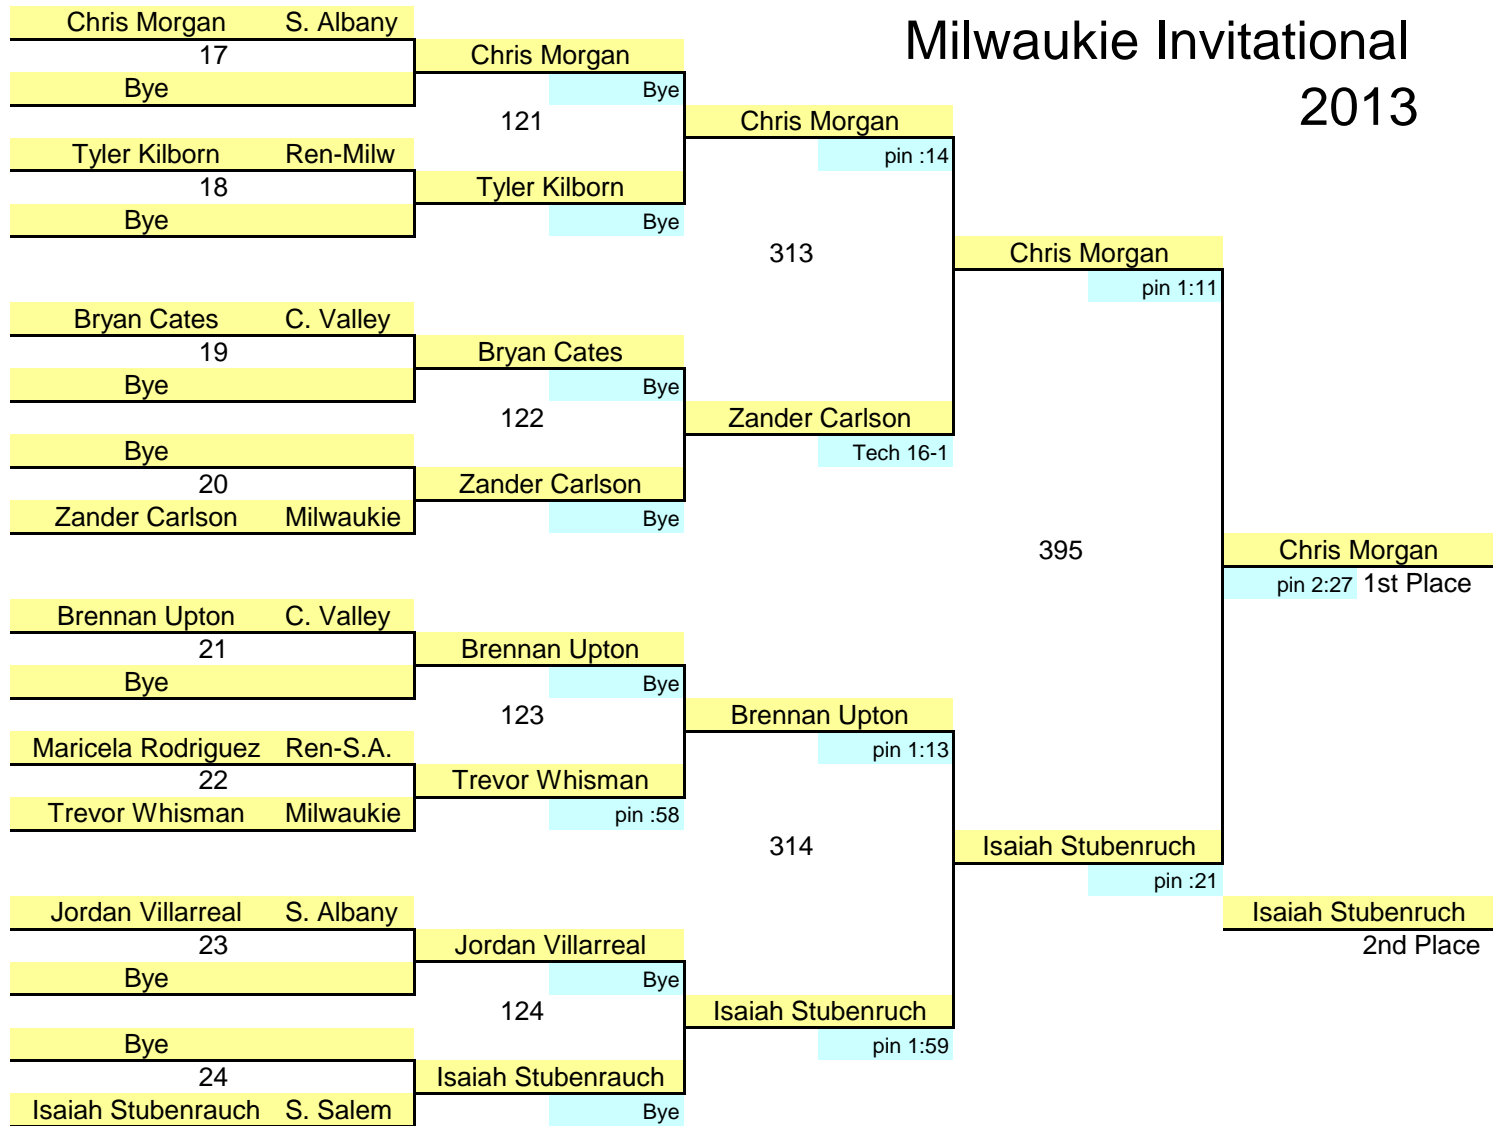

120 lbs.
Championship

**Milwaukie Invitational
2013**