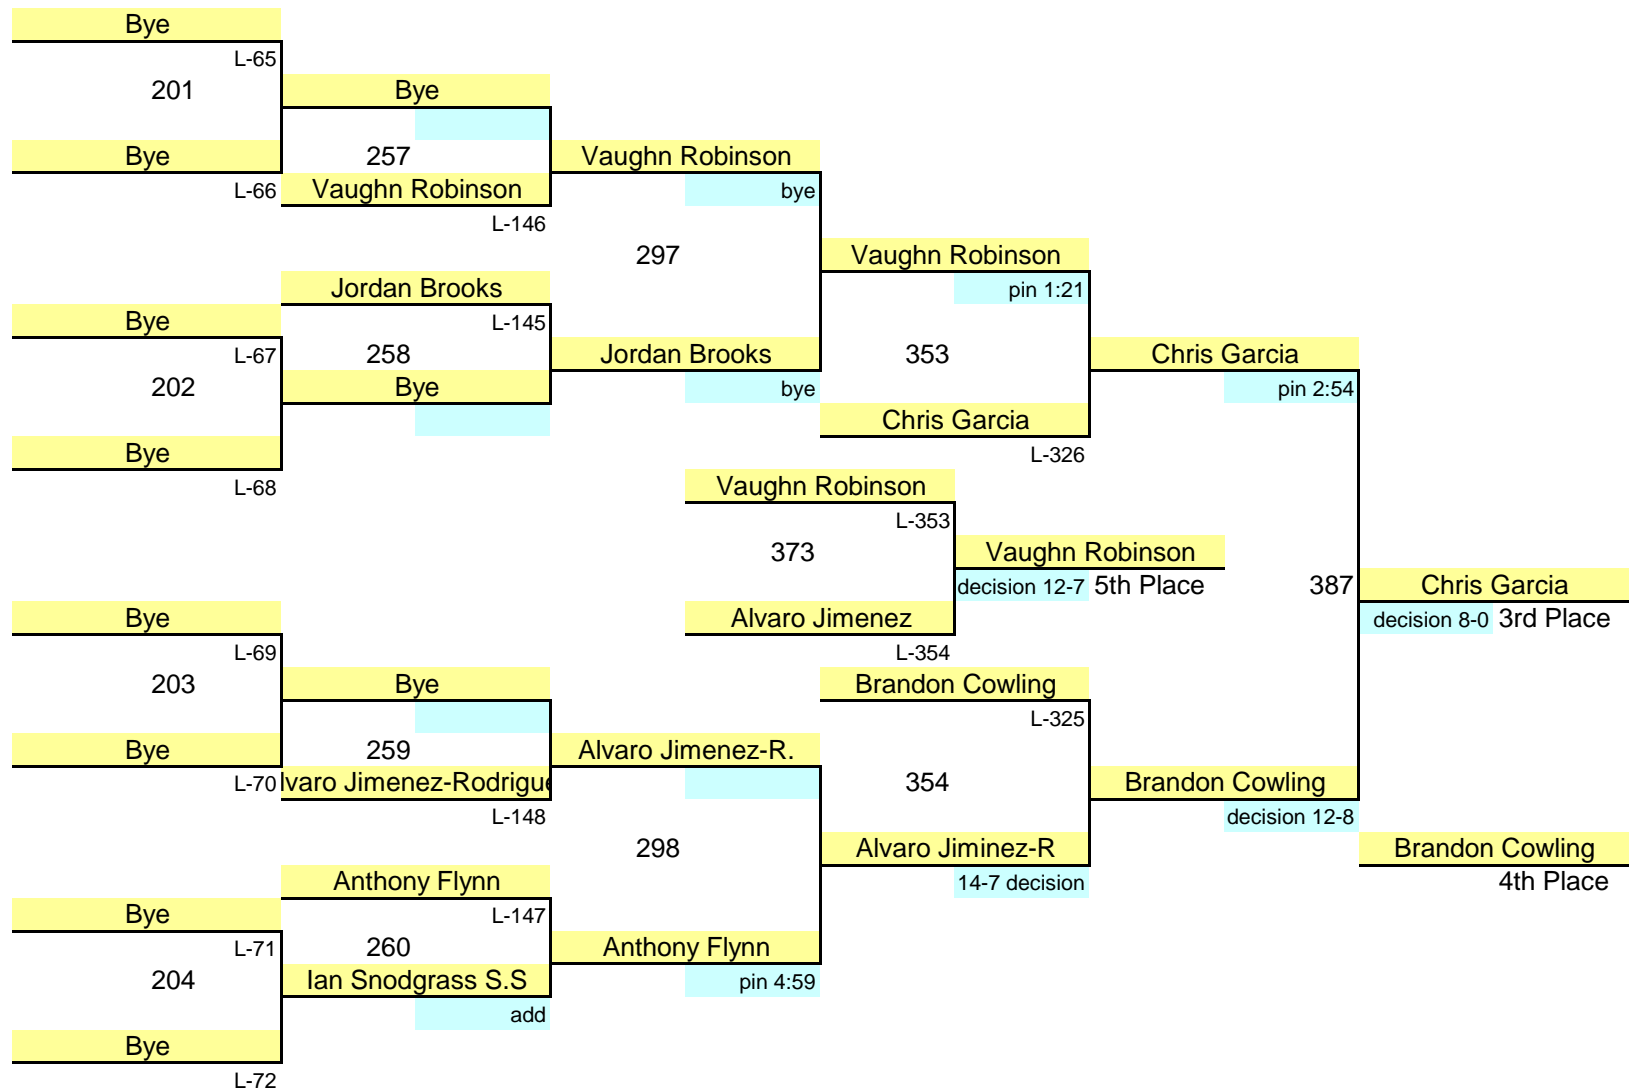

152 lbs.

Consolations