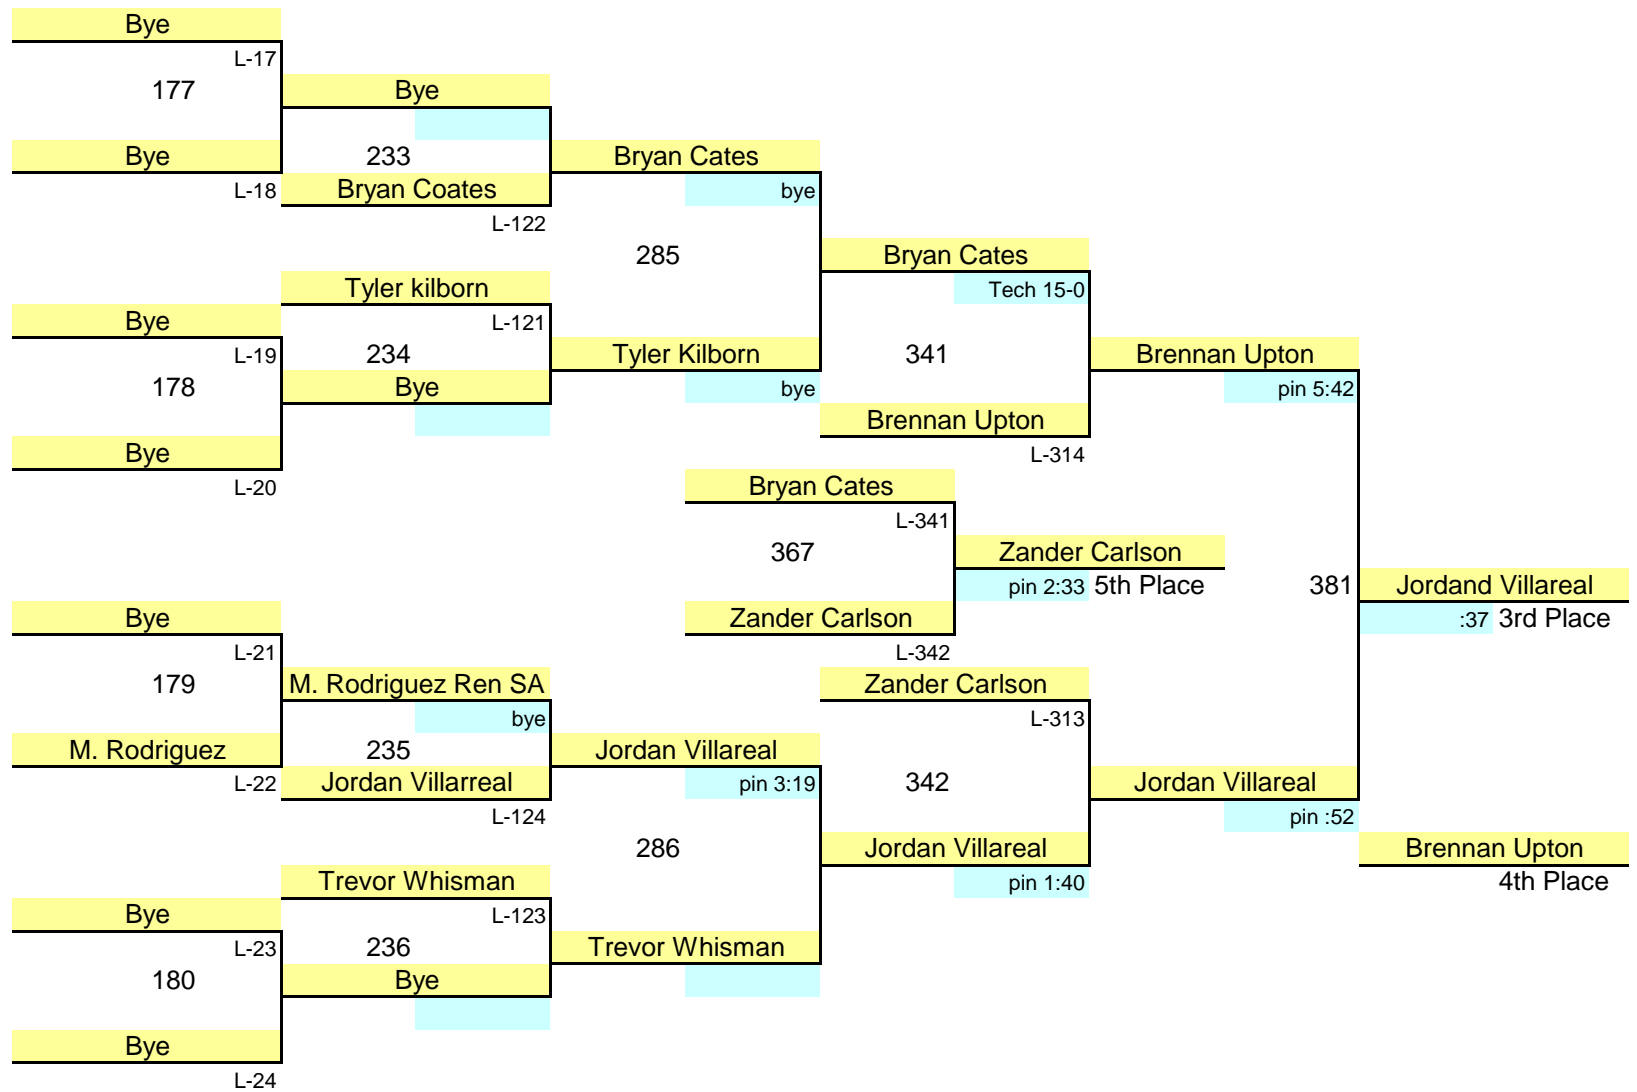

120 lbs.

Consolation