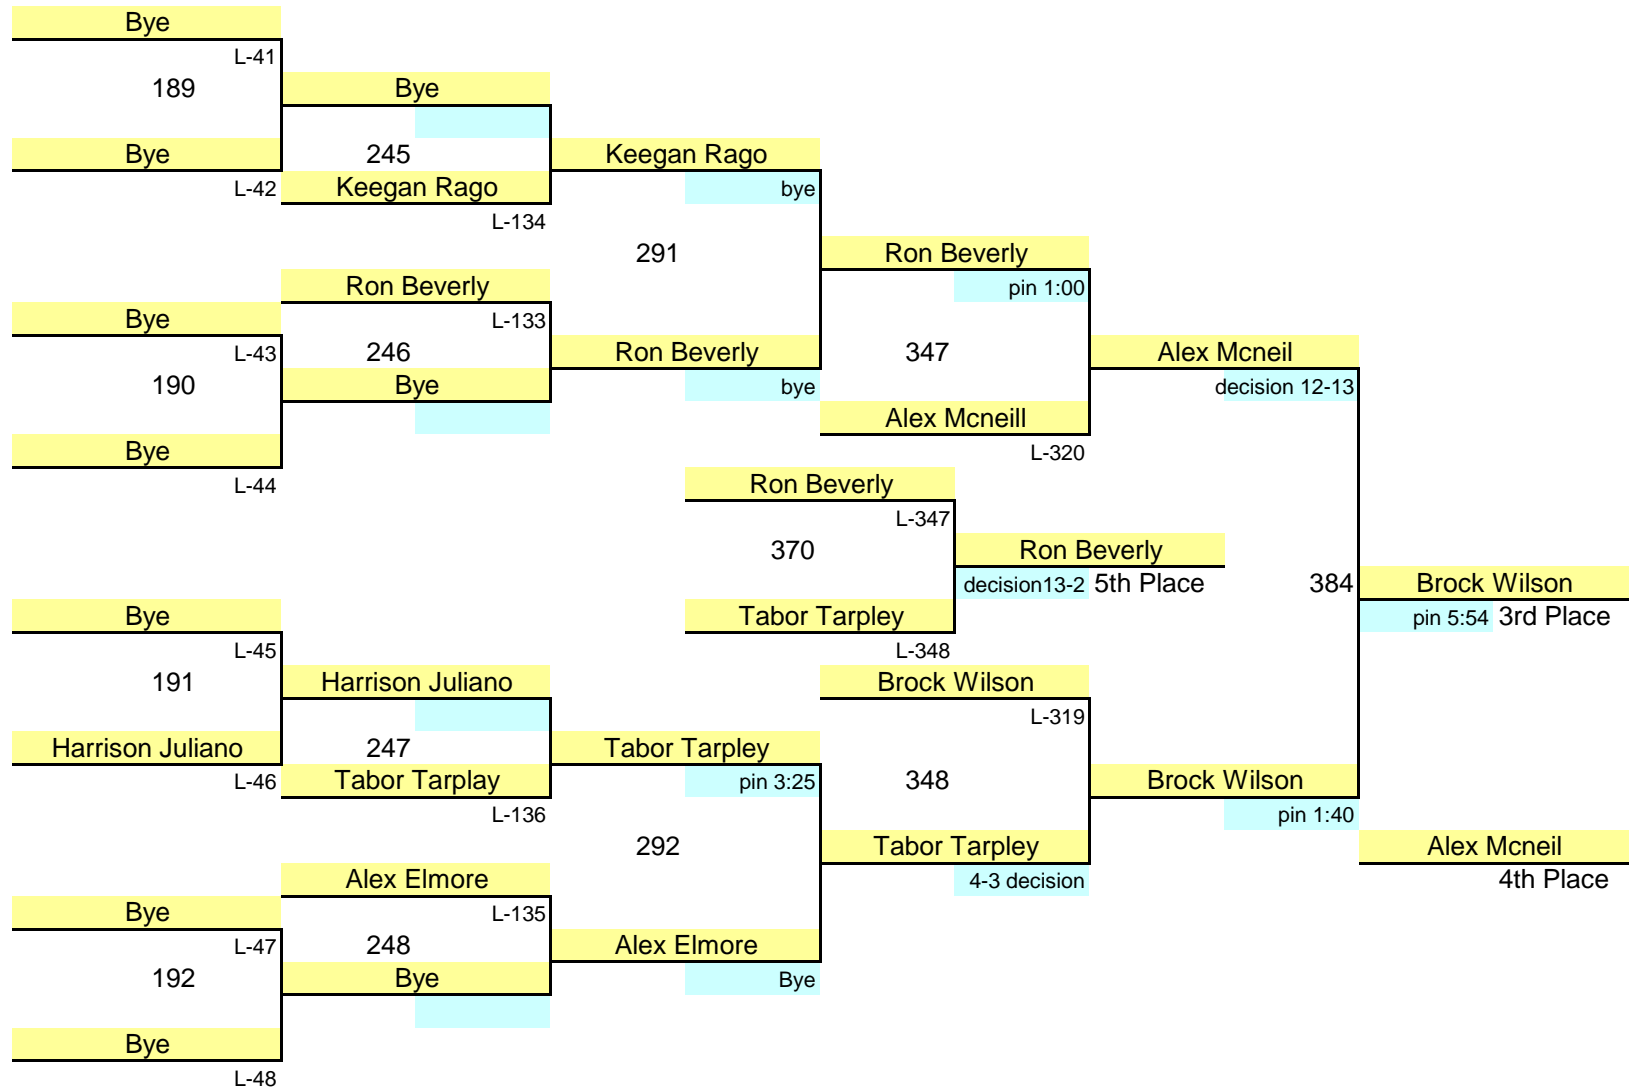

138 lbs.

Consolations