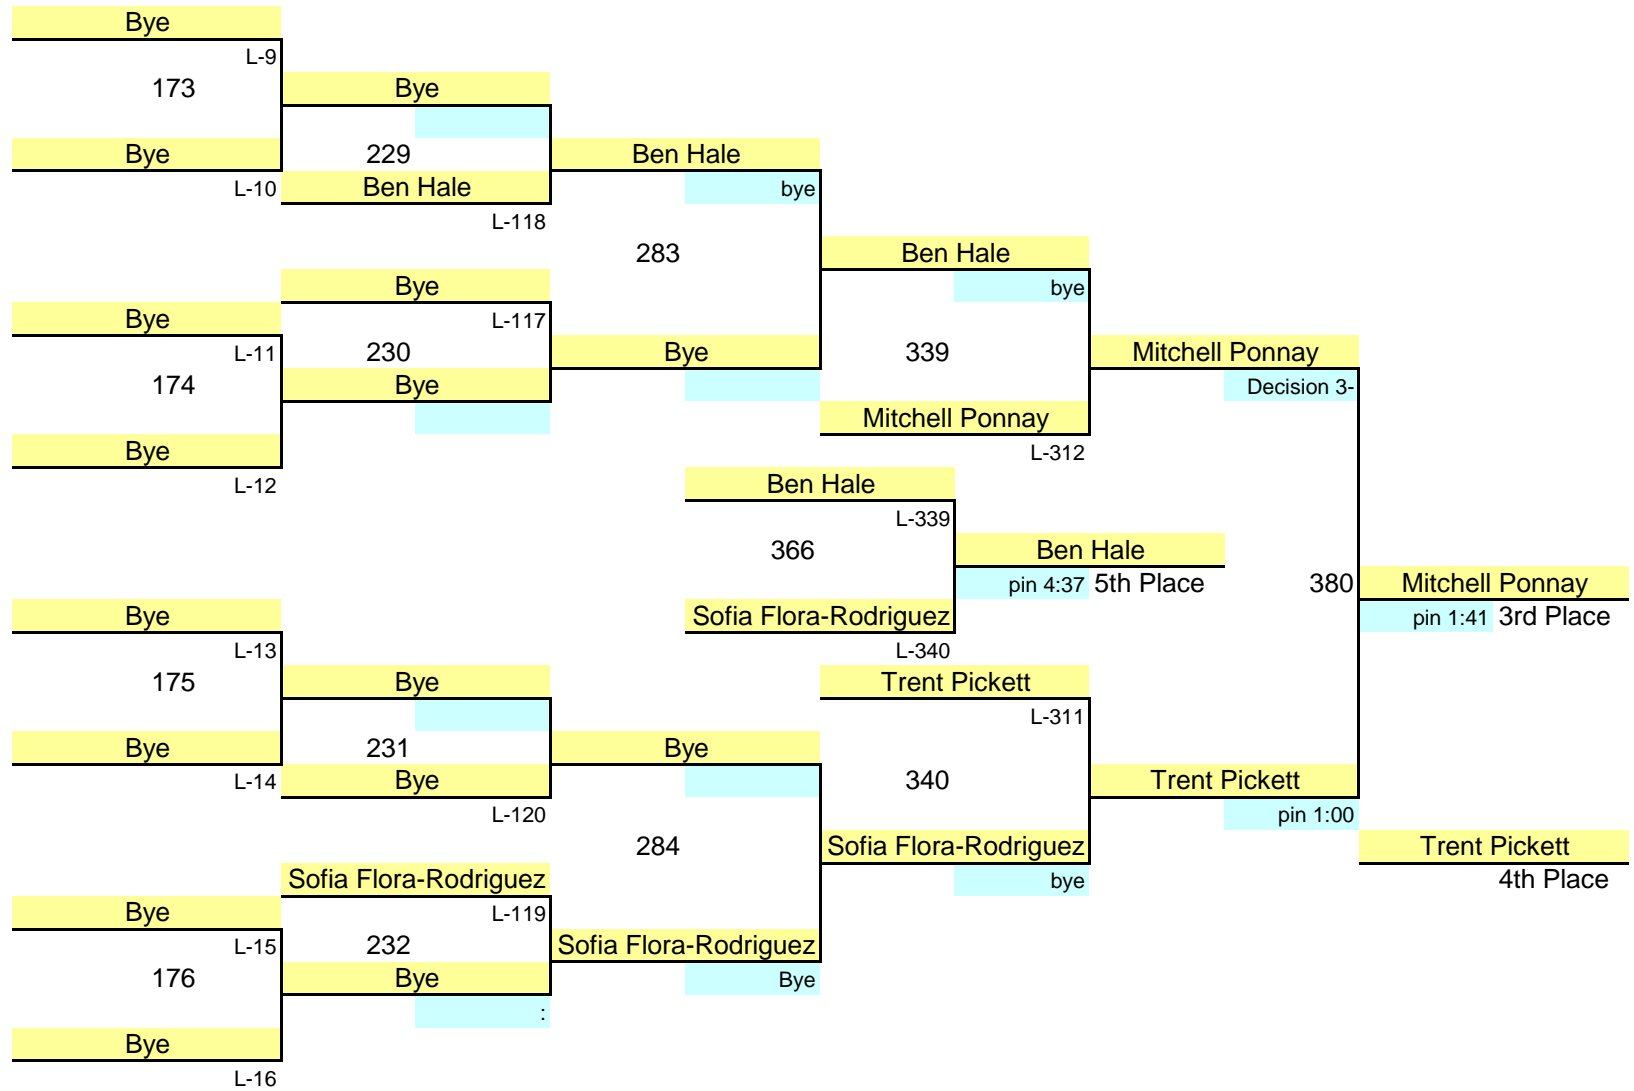

113 lbs.

Consolations