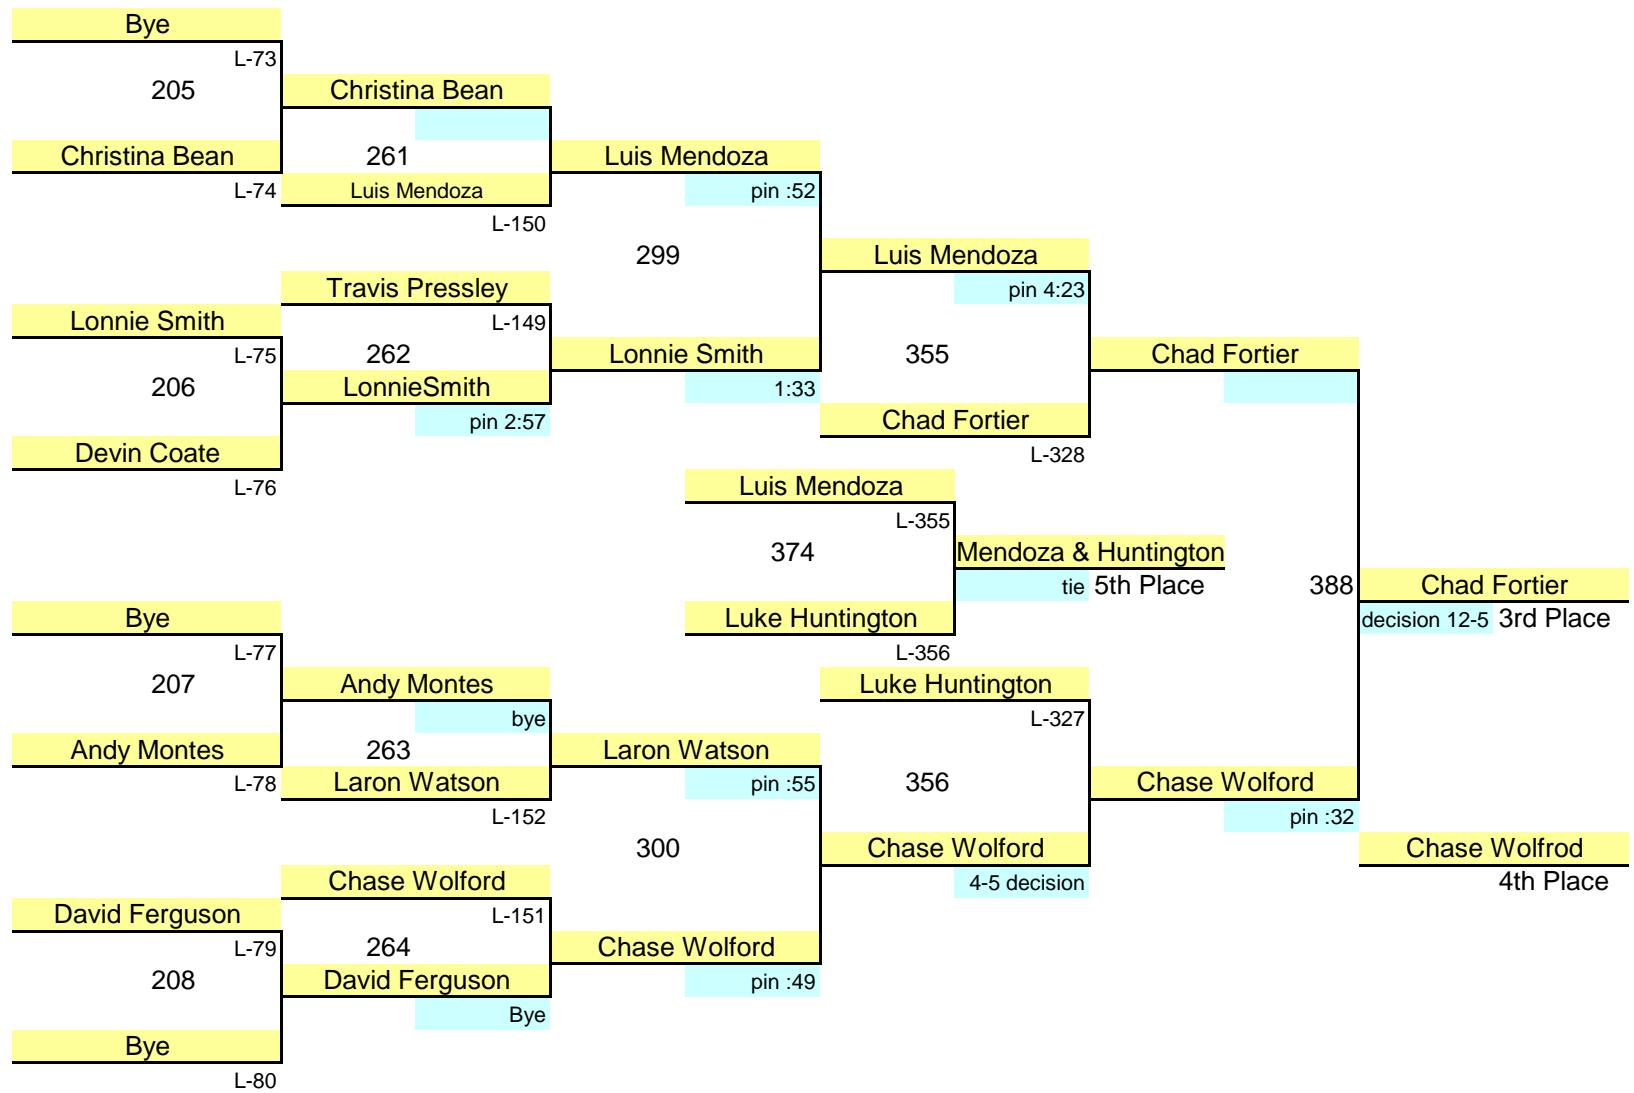

160 lbs.

Consolations