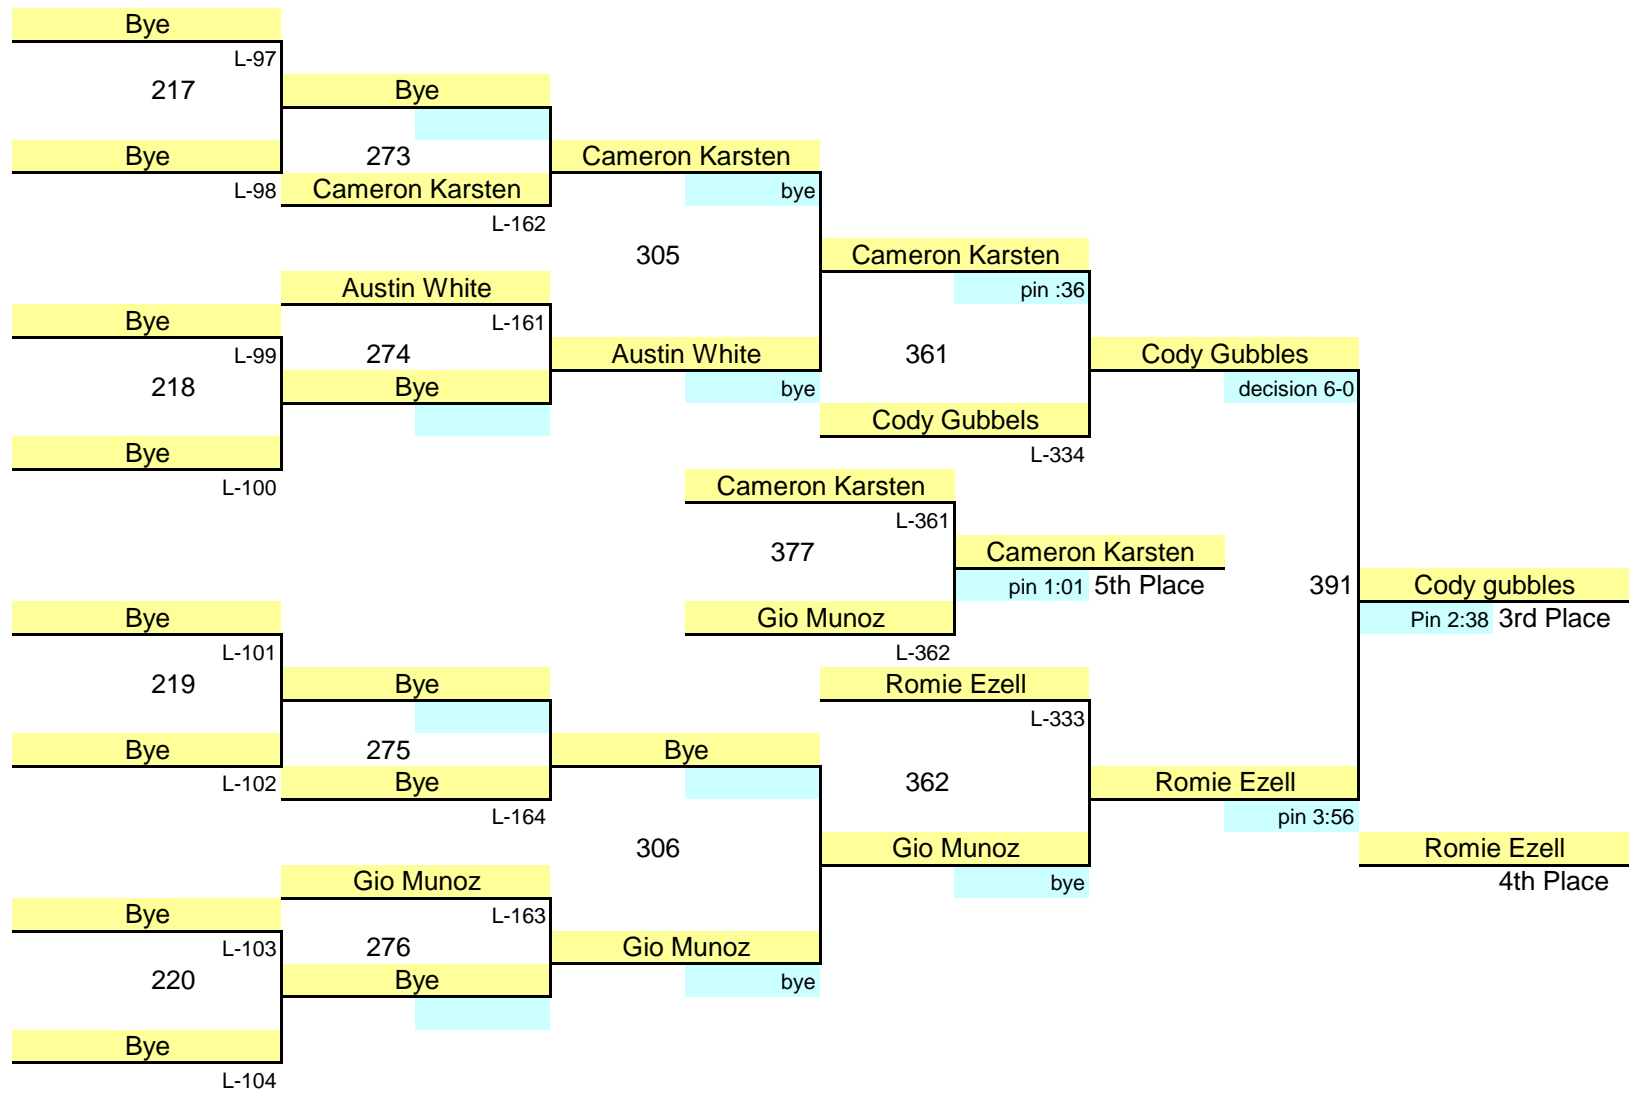

220 lbs.

Consolations