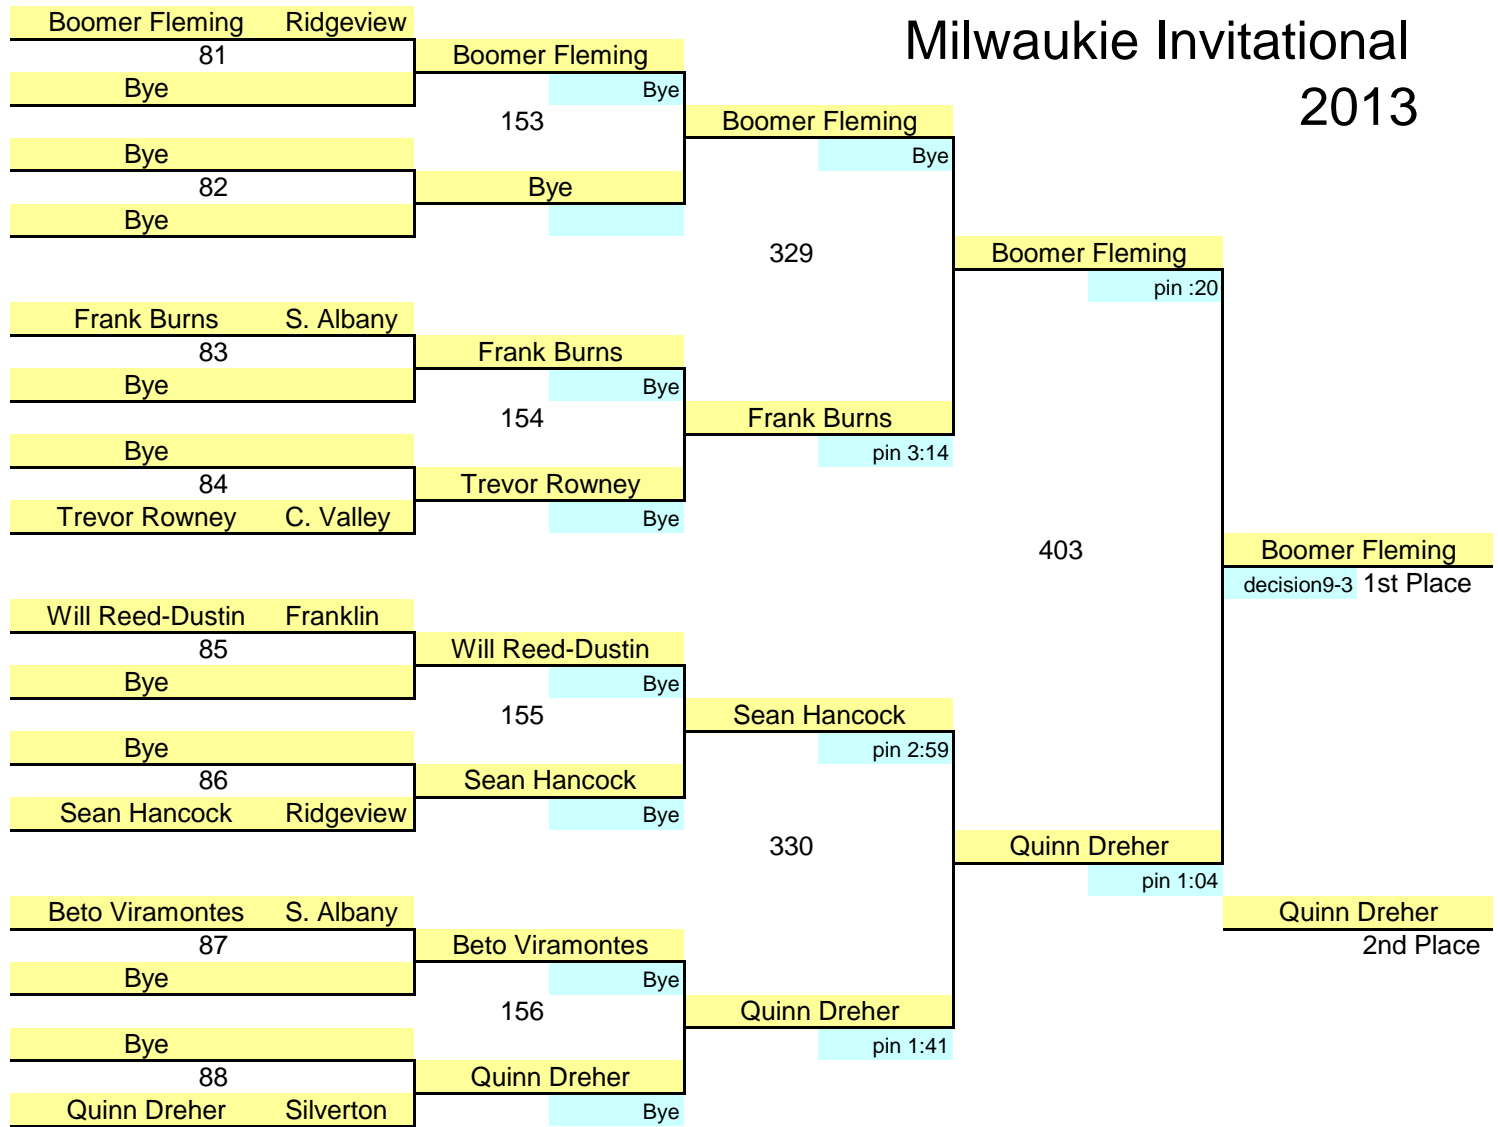

182 lbs.
Championships

Milwaukie Invitational
2013