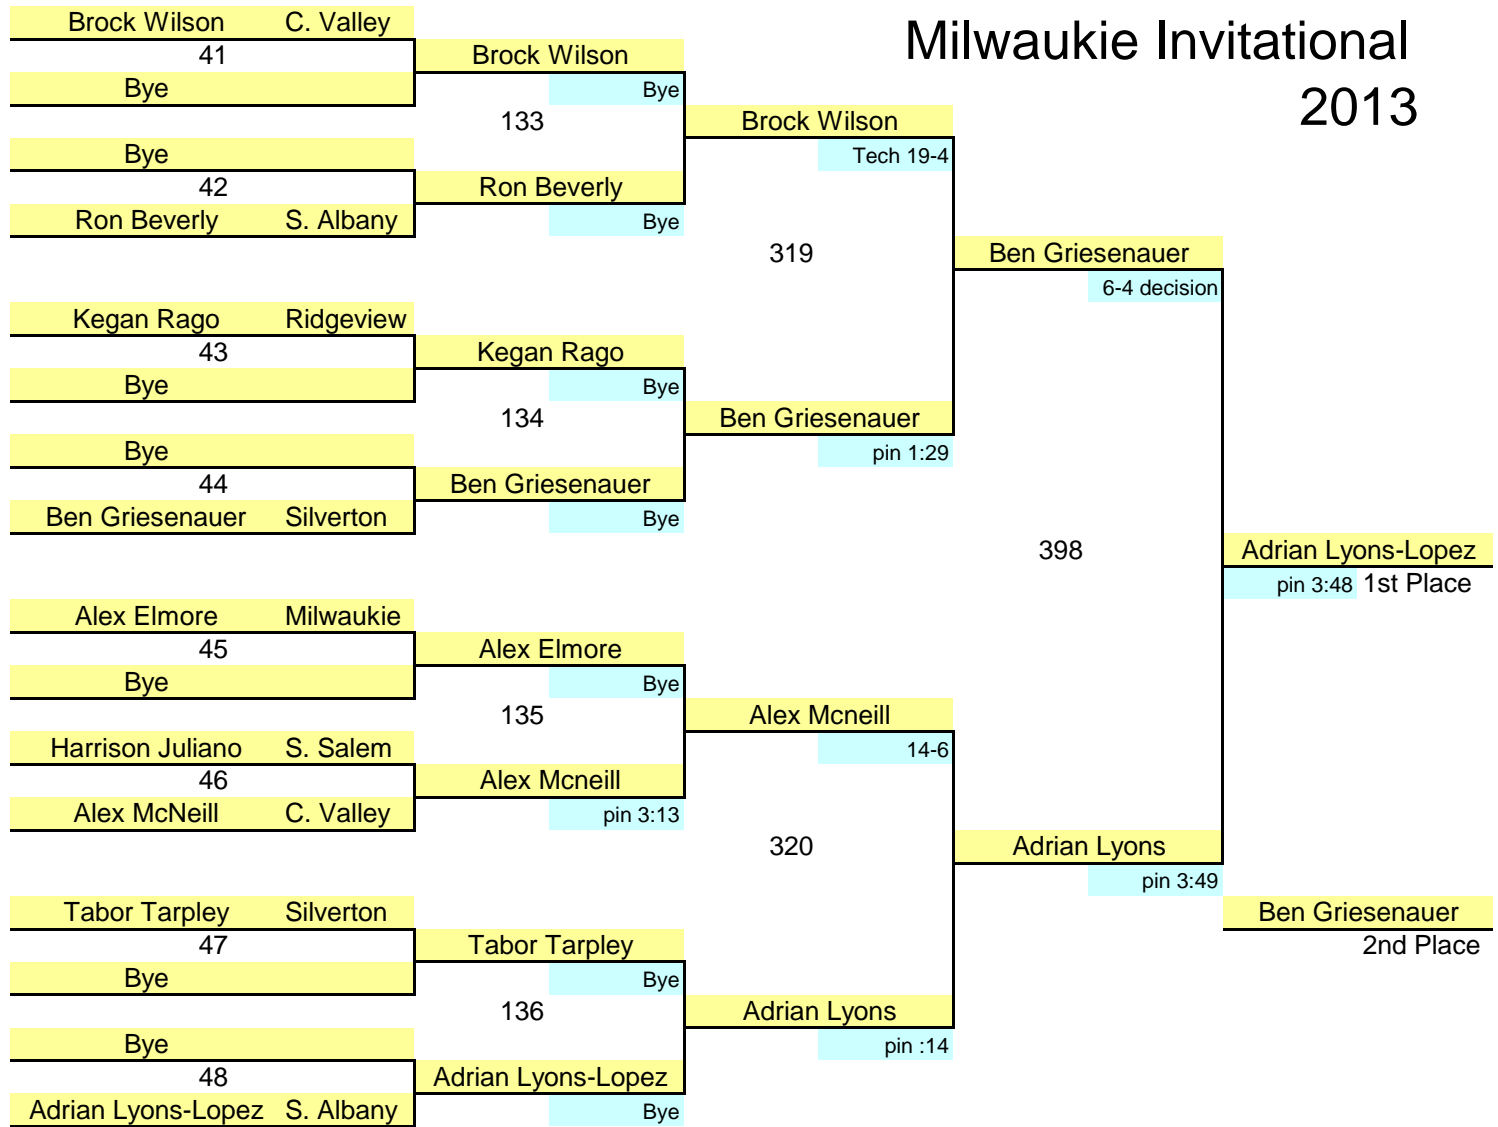

138 lbs.
Championships

Milwaukie Invitational
2013