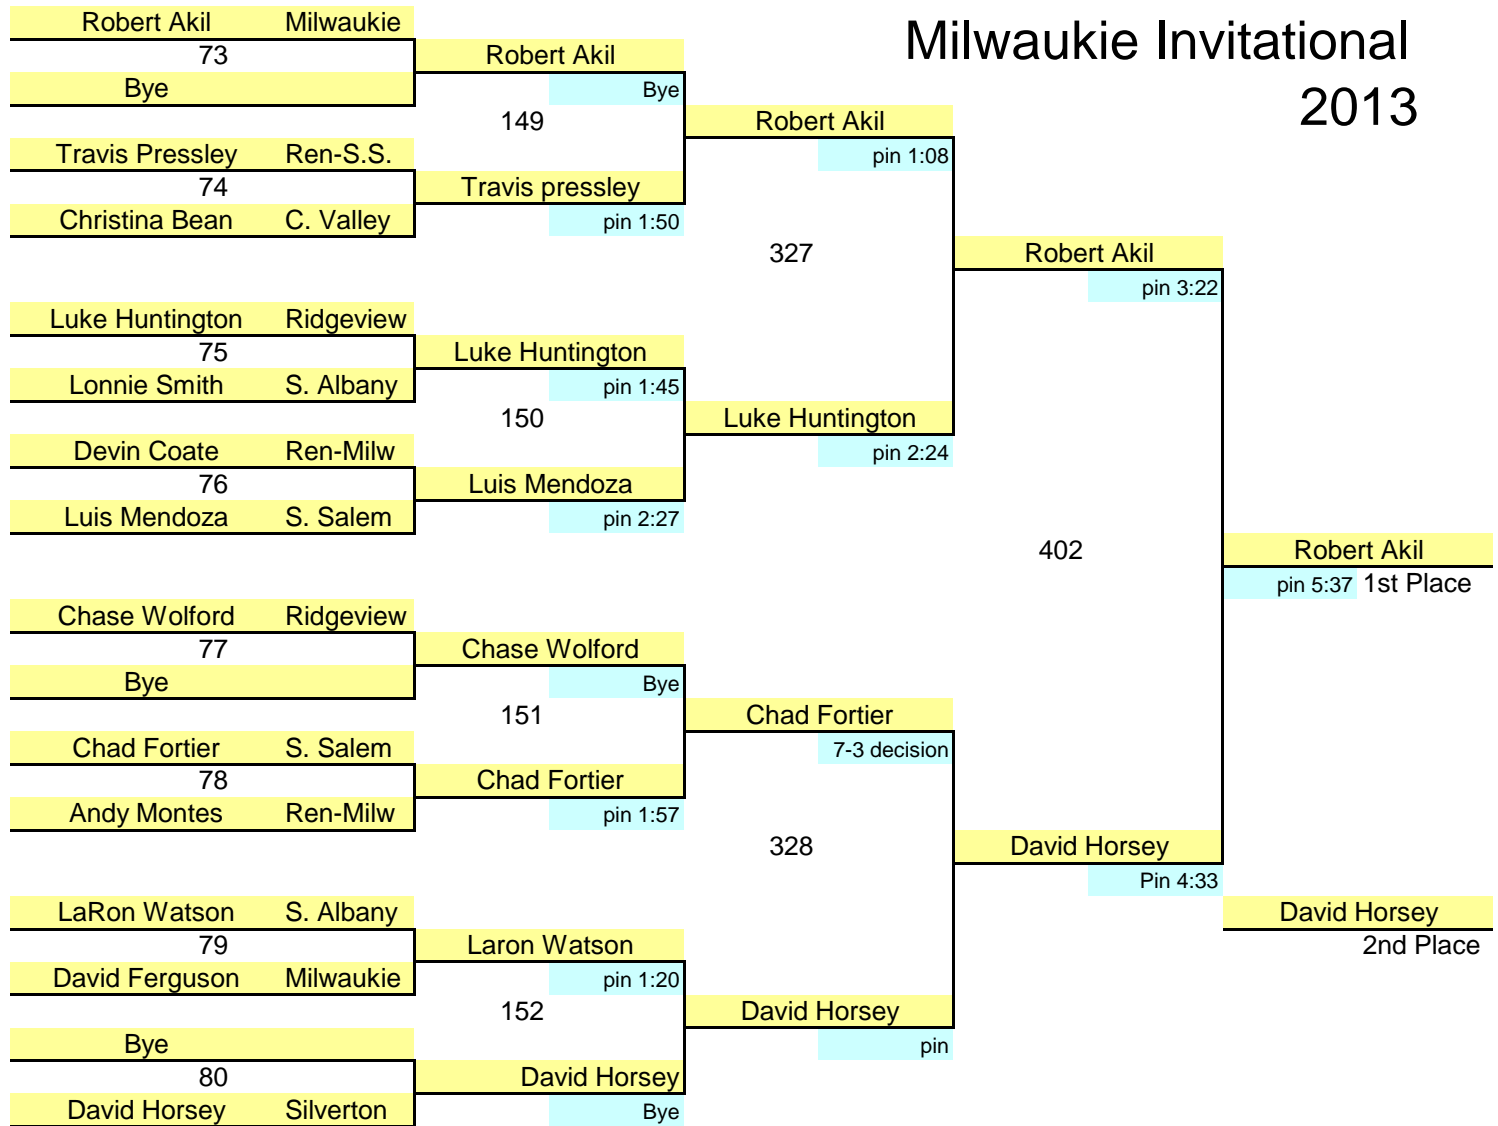

160 lbs.
Championships

**Milwaukie Invitational
2013**