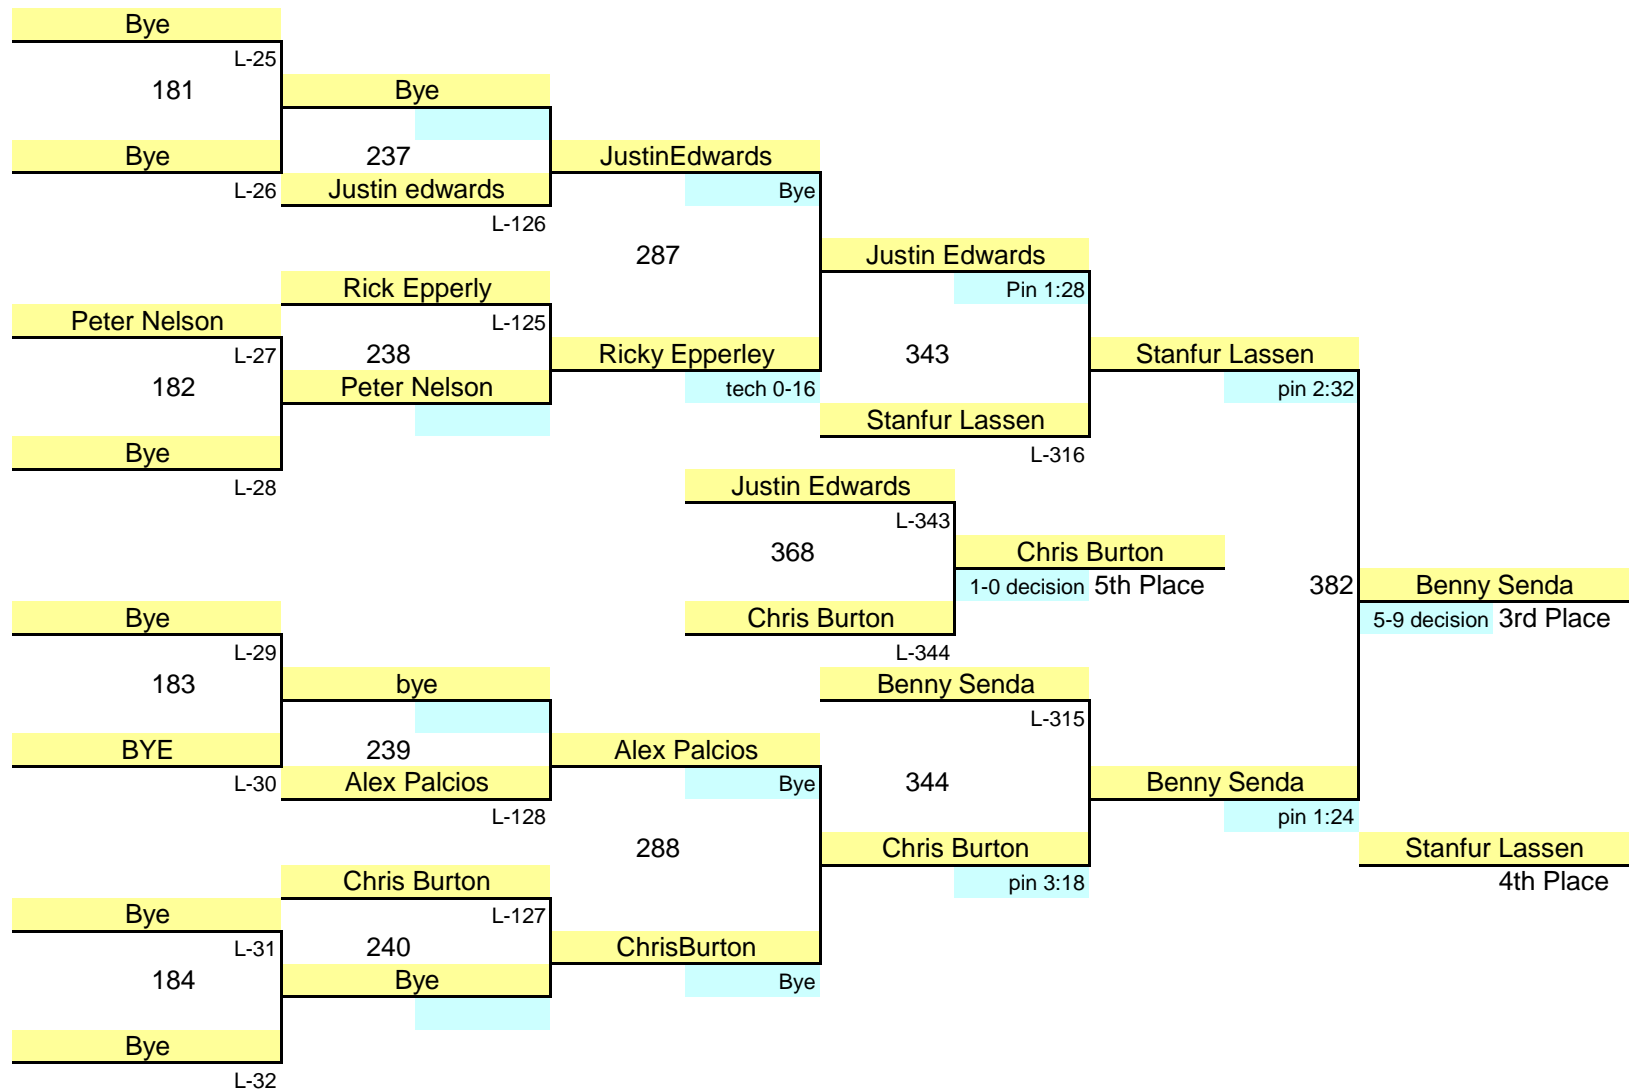

126 lbs.

Consolation