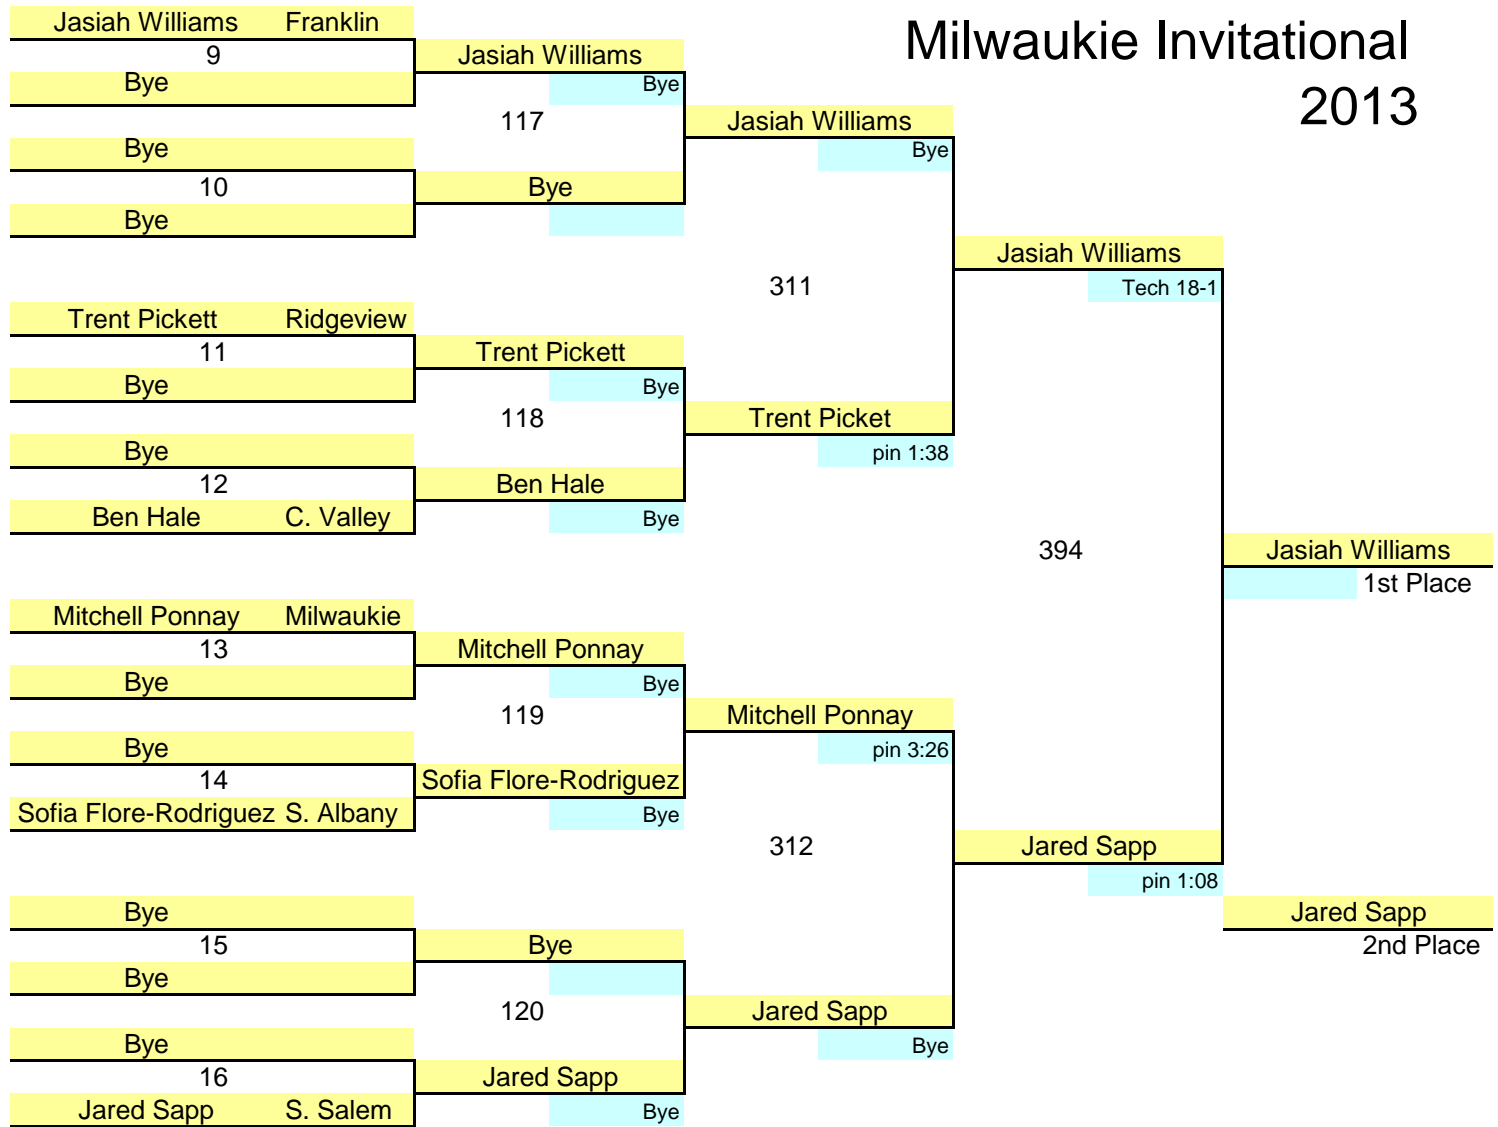

113 lbs.
Championship

Milwaukie Invitational
2013