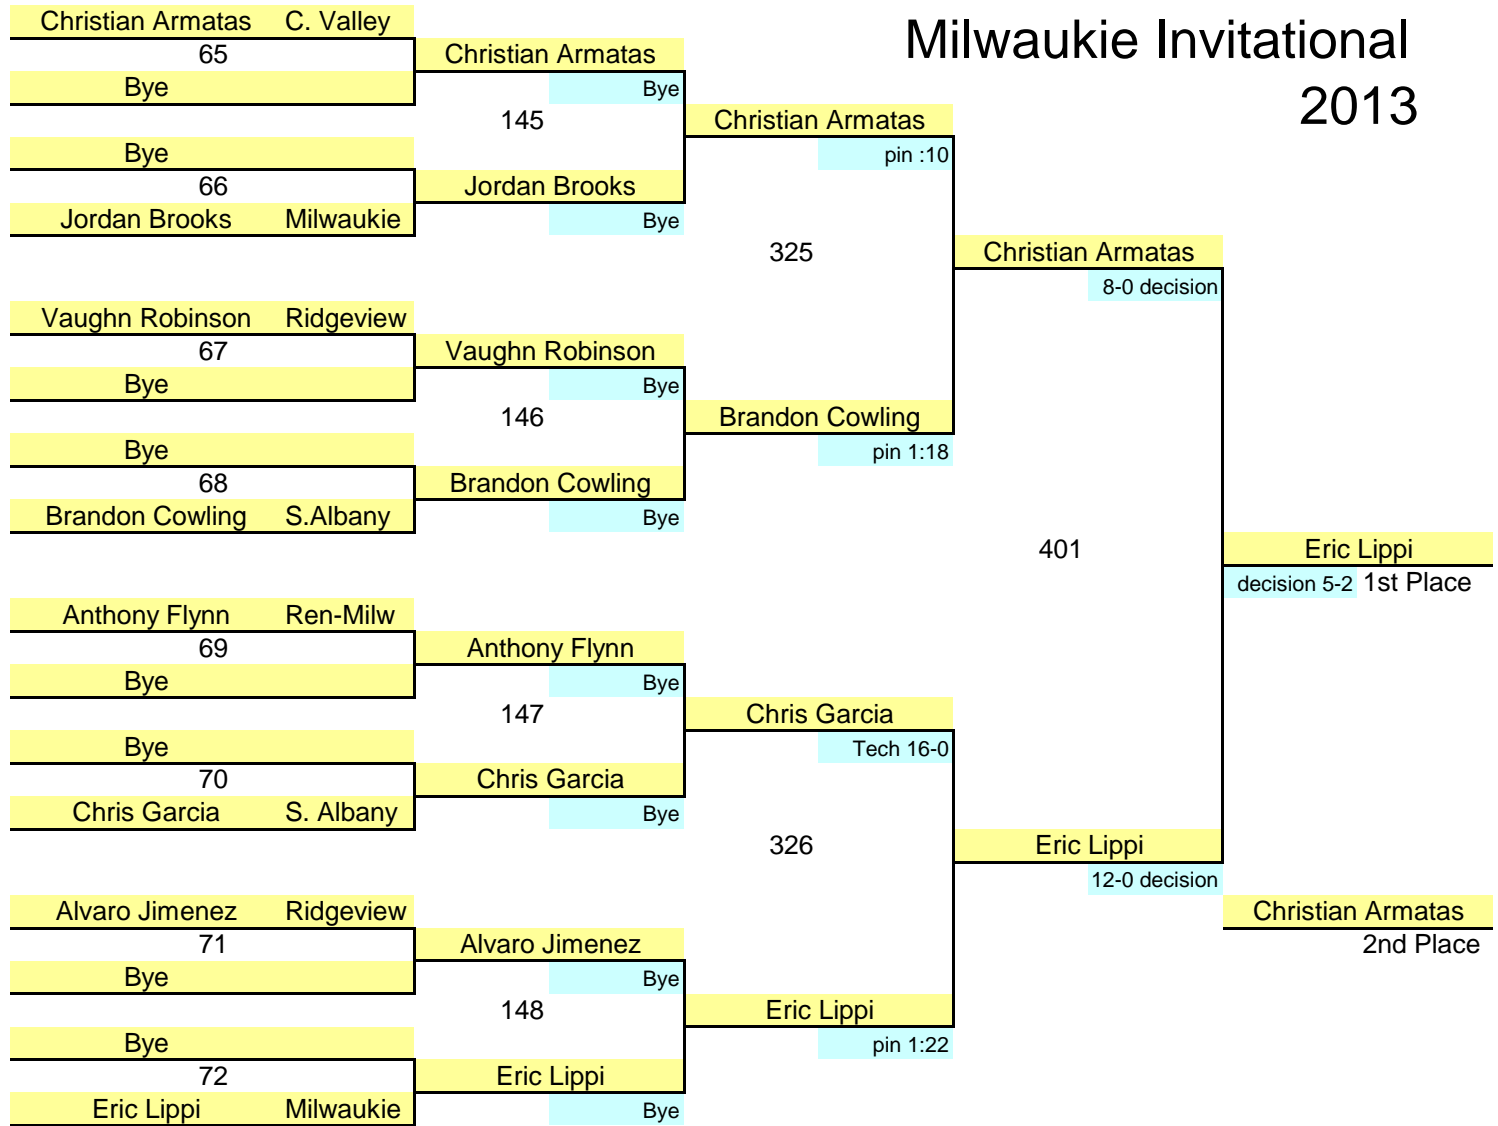

# 138 lbs.

Consolations

**145 lbs.**  
Championships

**Milwaukie Invitational  
2013**

152 lbs.  
Championships

Milwaukie Invitational  
2013