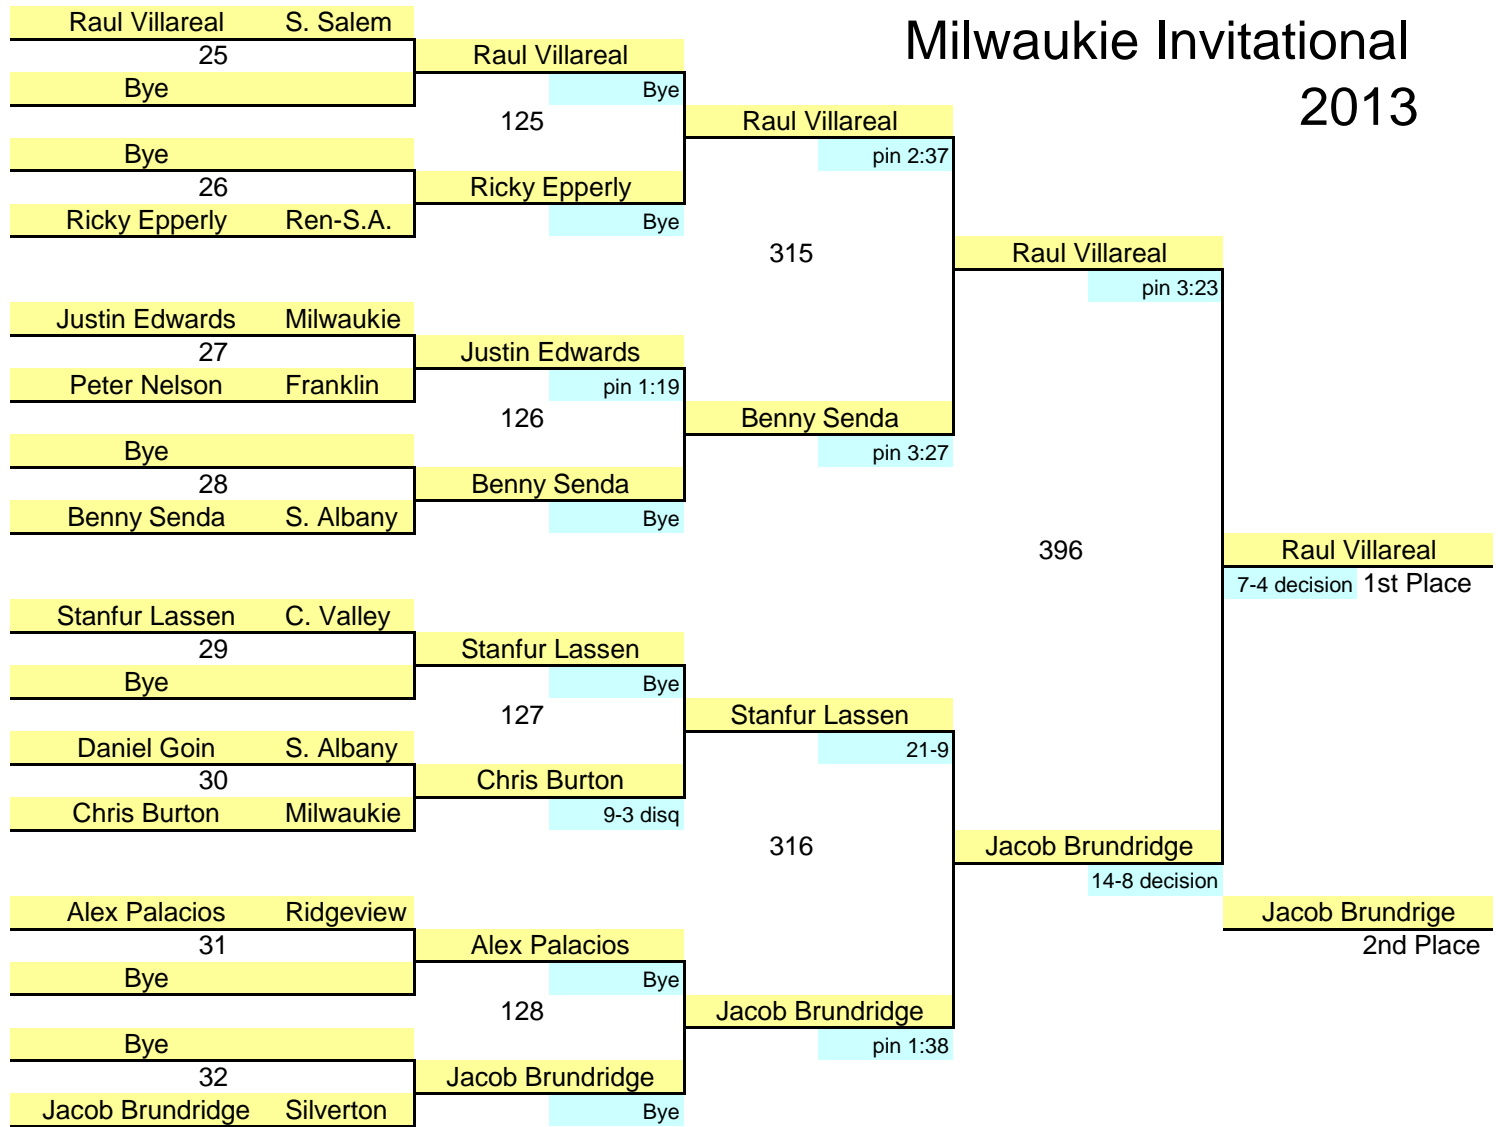

126 lbs.
Championship

Milwaukie Invitational
2013