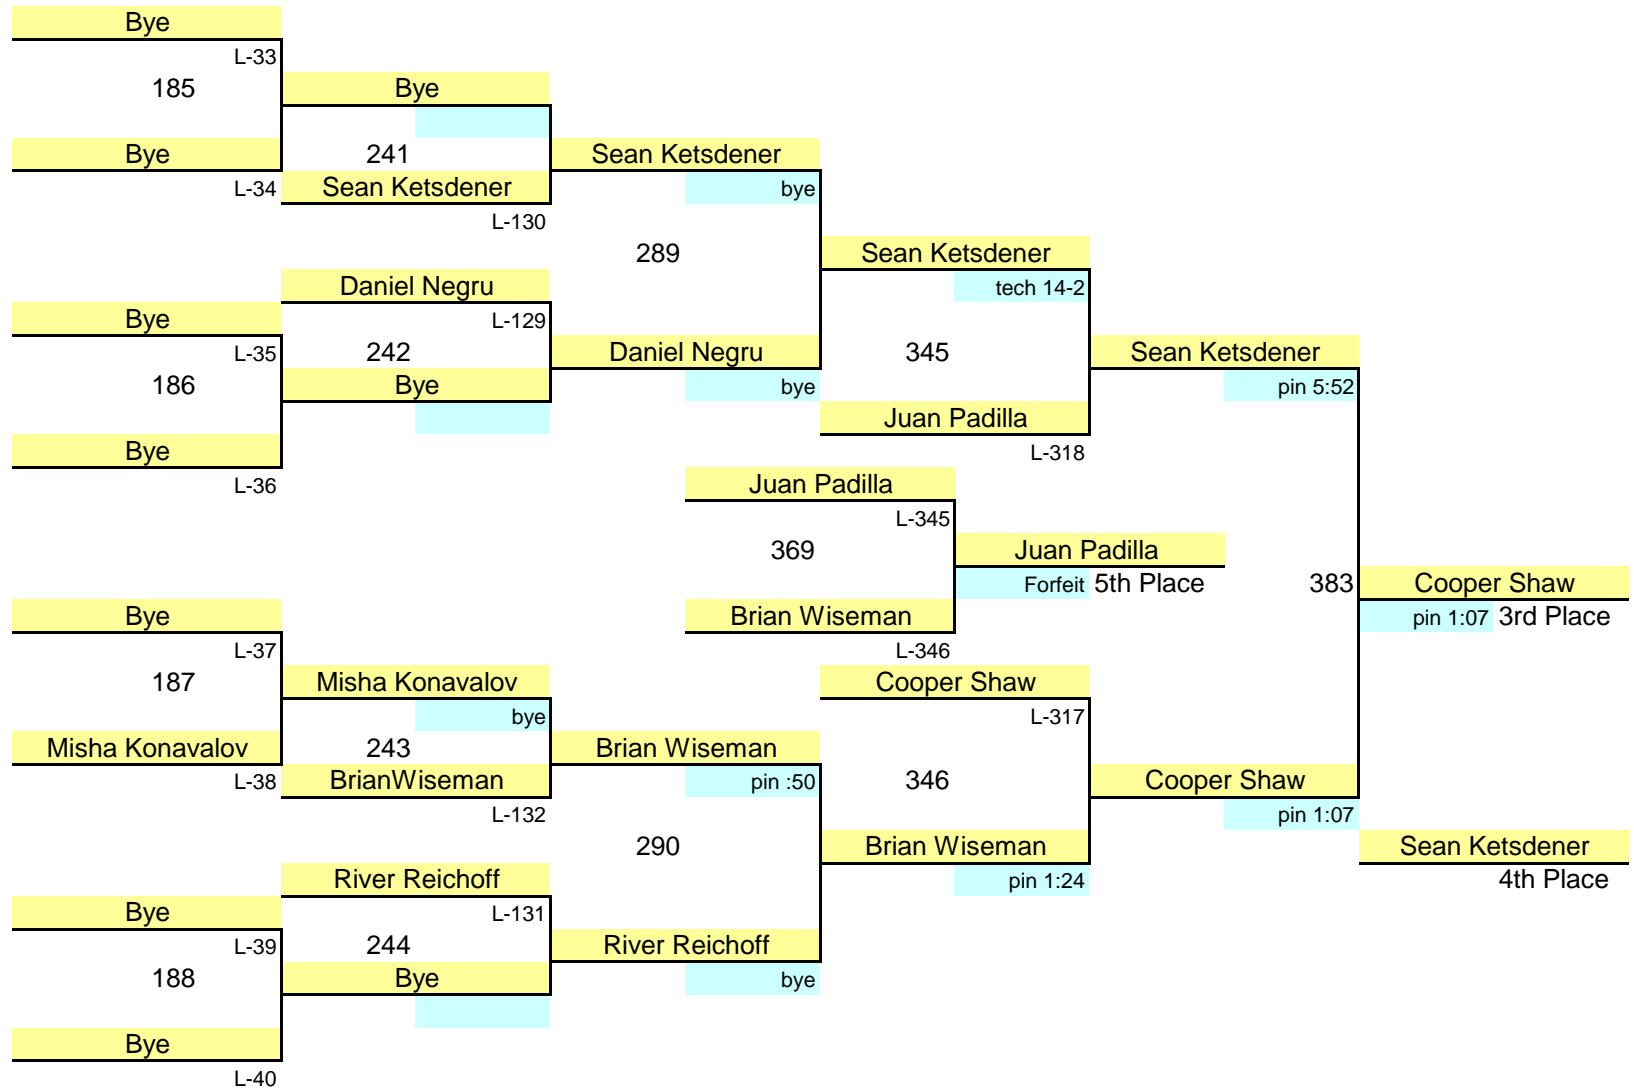

132 lbs.

Consolations