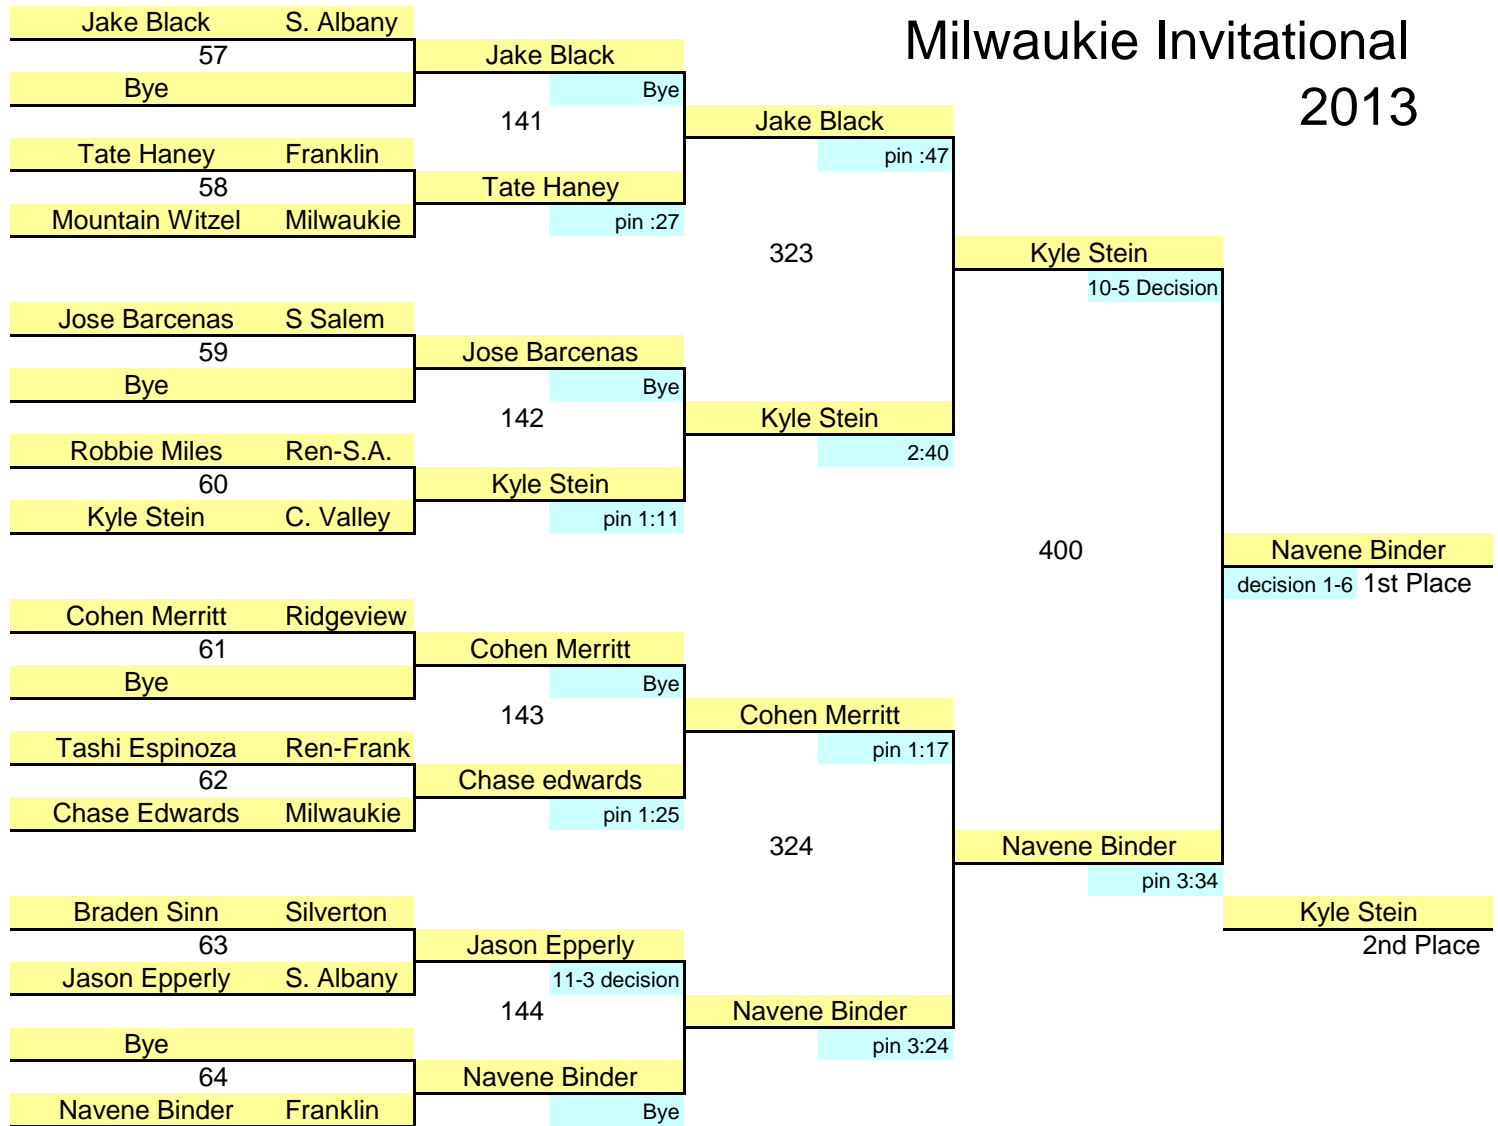

145 lbs.
Championships

**Milwaukie Invitational
2013**