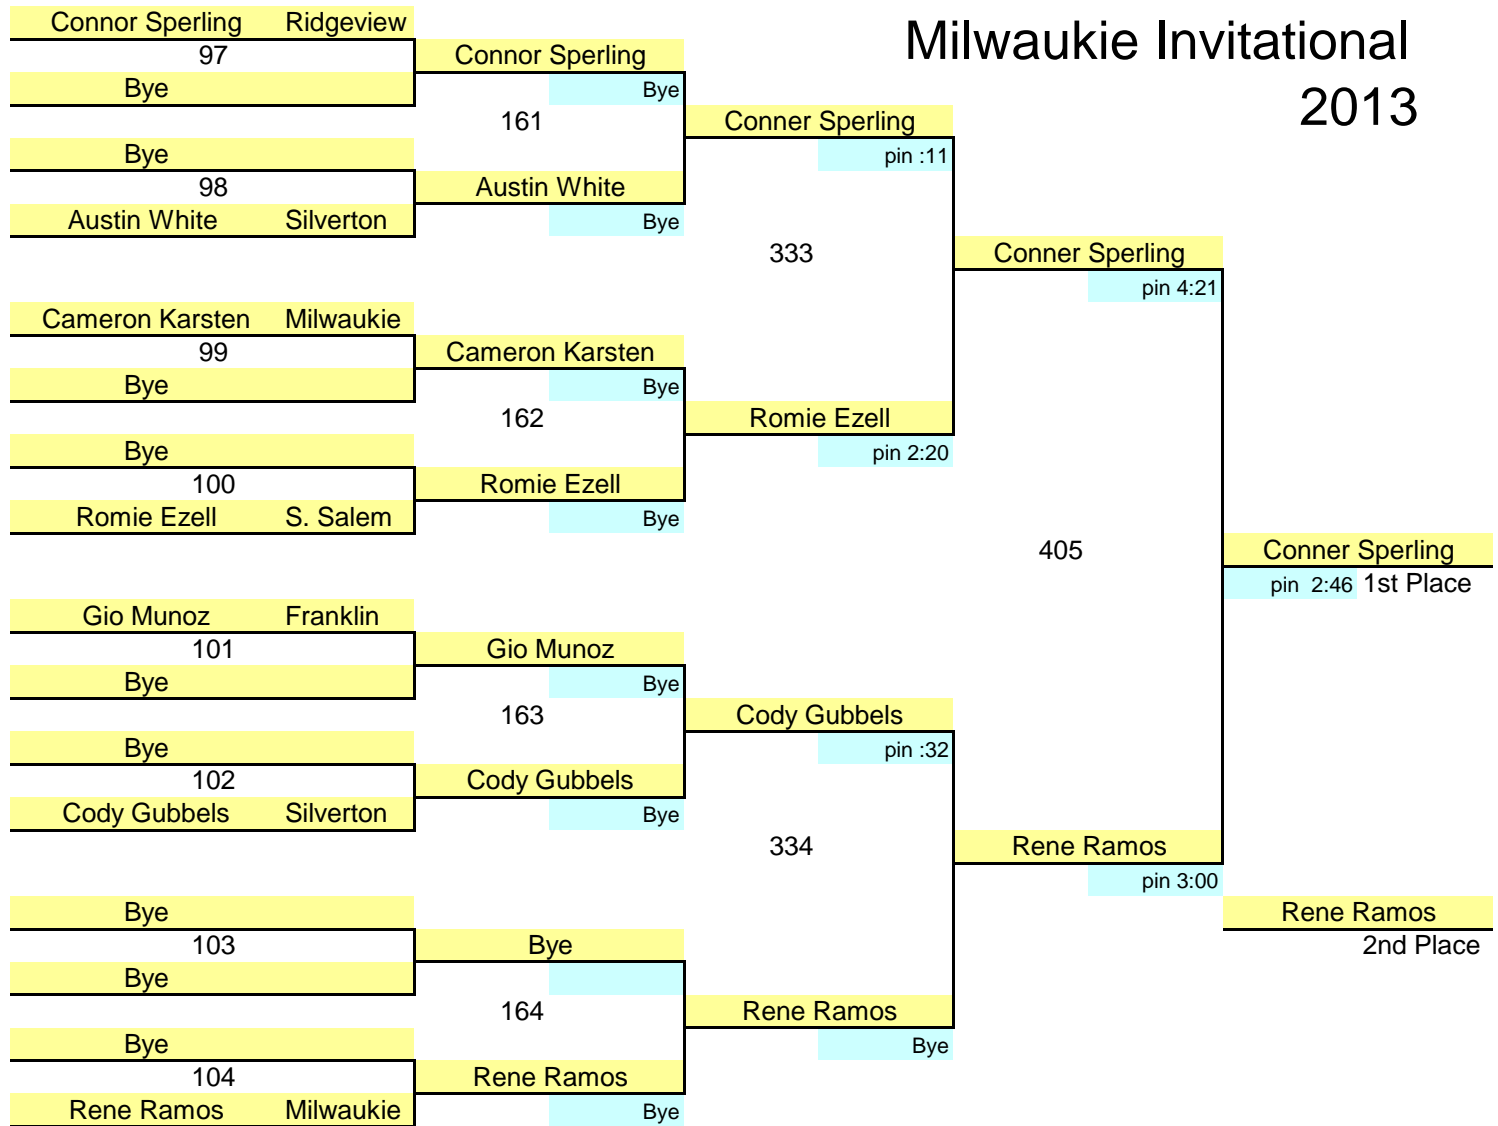

220 lbs.
Championships

Milwaukie Invitational
2013