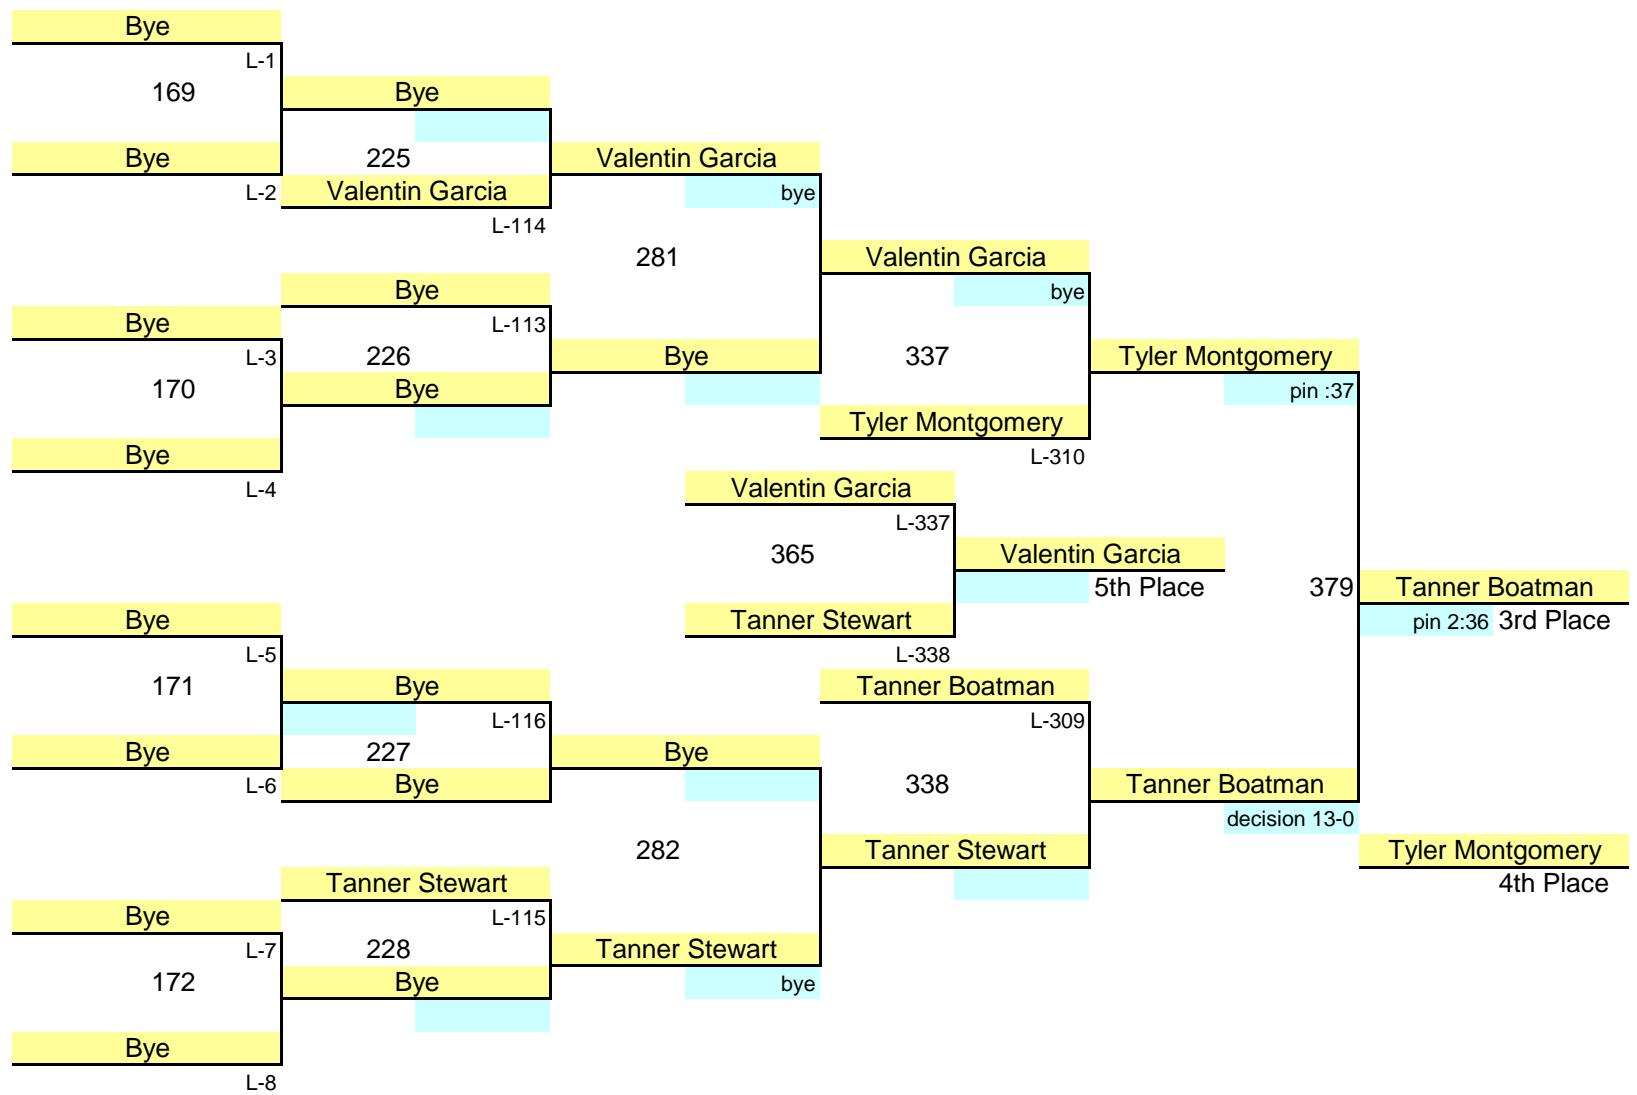

106 lbs

Consolations