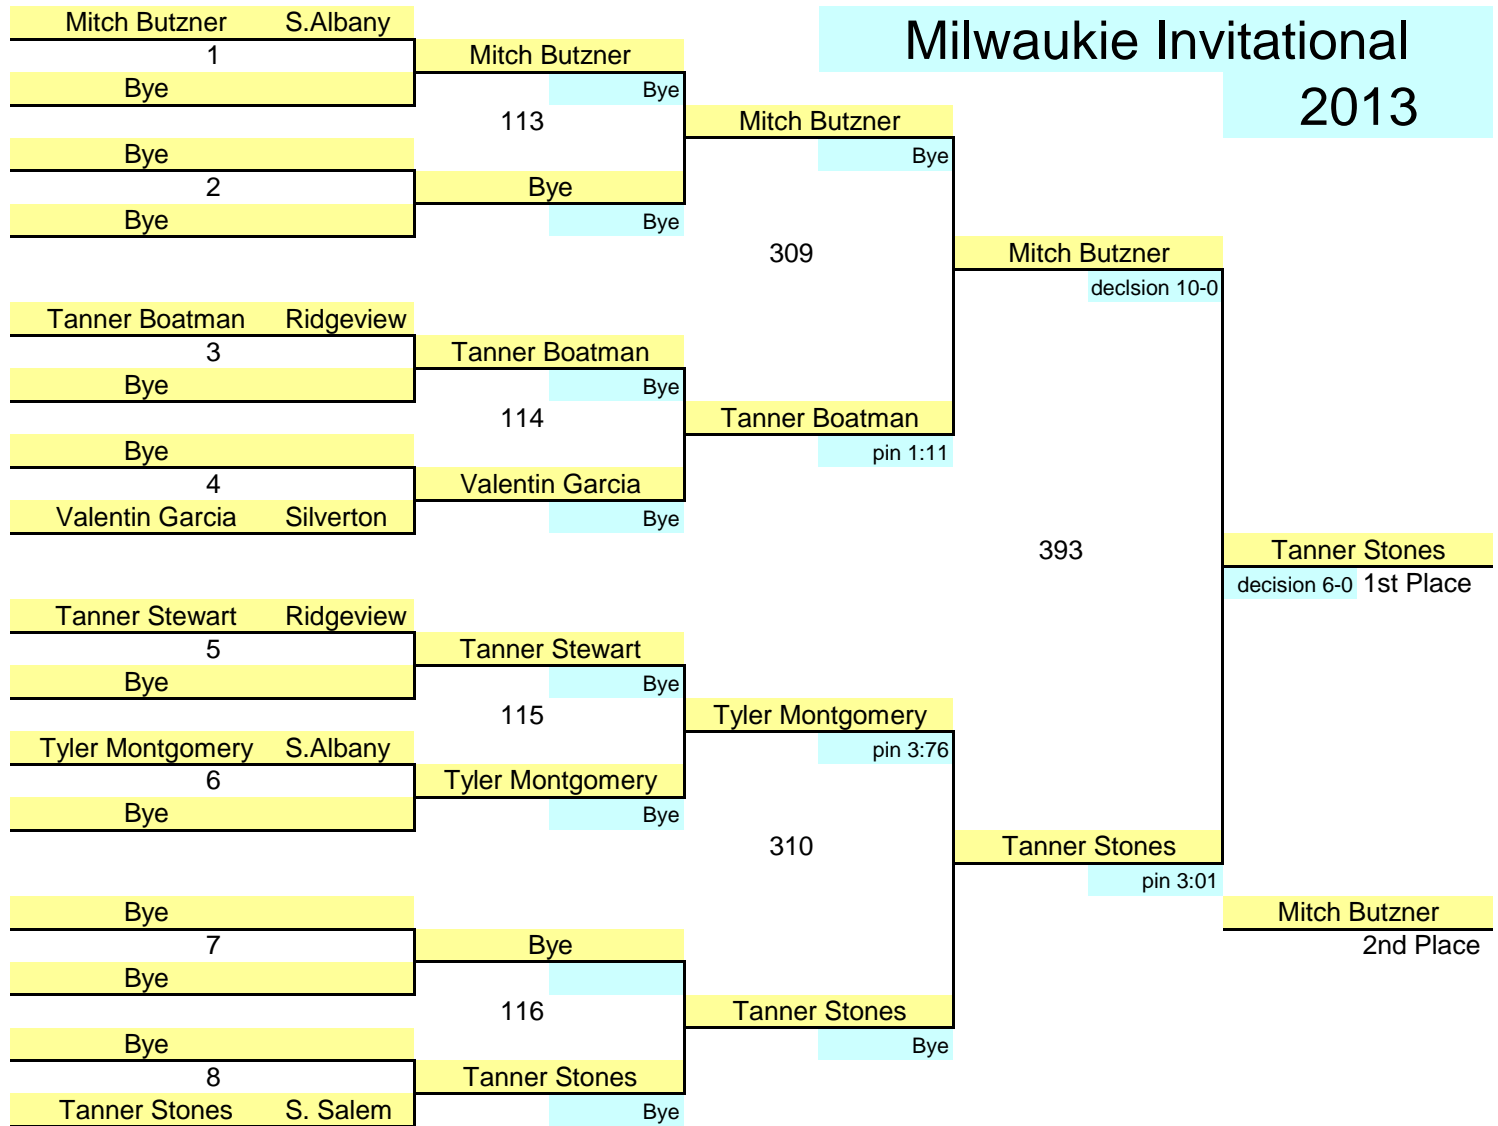

School	106	113	120	126	132	138	145	152	160	170	182	195	220	285
	***	***	***	***	***	***	***	***	***	***	***	***	***	
Milwaukie		9	5	8				16	15	21		16	17	
Ridgeview	12	7			21		9	8	12		21	9	16	5
Crescent Valley		5	10	7		16	12	12			7			21
South Albany	19	3	25	9	12	21	14	16		5	12	16		
Silverton	5			10	16	15			12	19	12		9	16
Franklin		16					21						3	7
South Salem	16	12	12	16					14	7			7	

Team Scores
107
120
90
152
114
47
84
0
0

1st Place	16 Points
2nd Place	12 Points
3rd Place	9 Points
4th Place	7 Points
5th Place	5 Points
6th Place	3 Points

106 lbs.
Championships

Milwaukie Invitational
2013