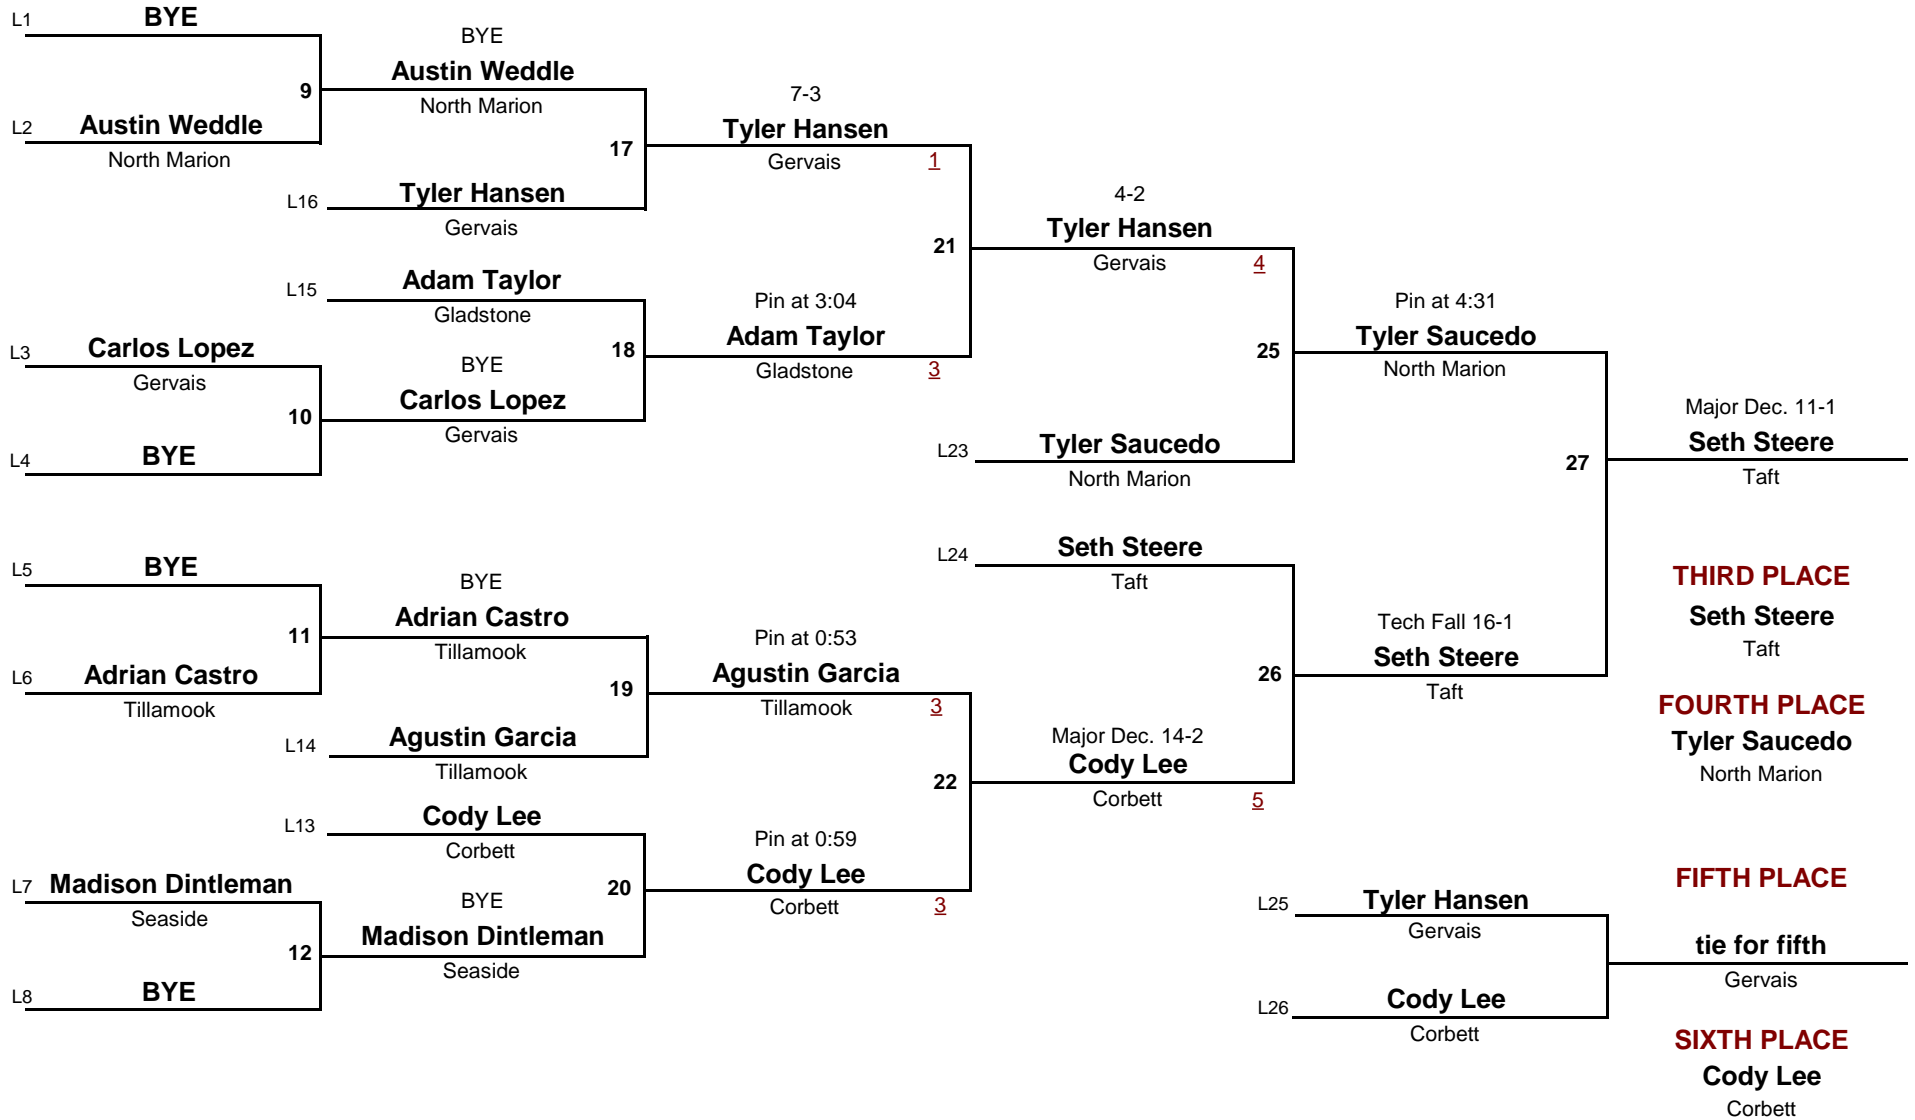

December 15, 2012

Championship Rounds

0

HS
DIVISION

160
WEIGHT

Bill Hagerty Invitational Nestucca

December 15, 2012

Consolation Rounds