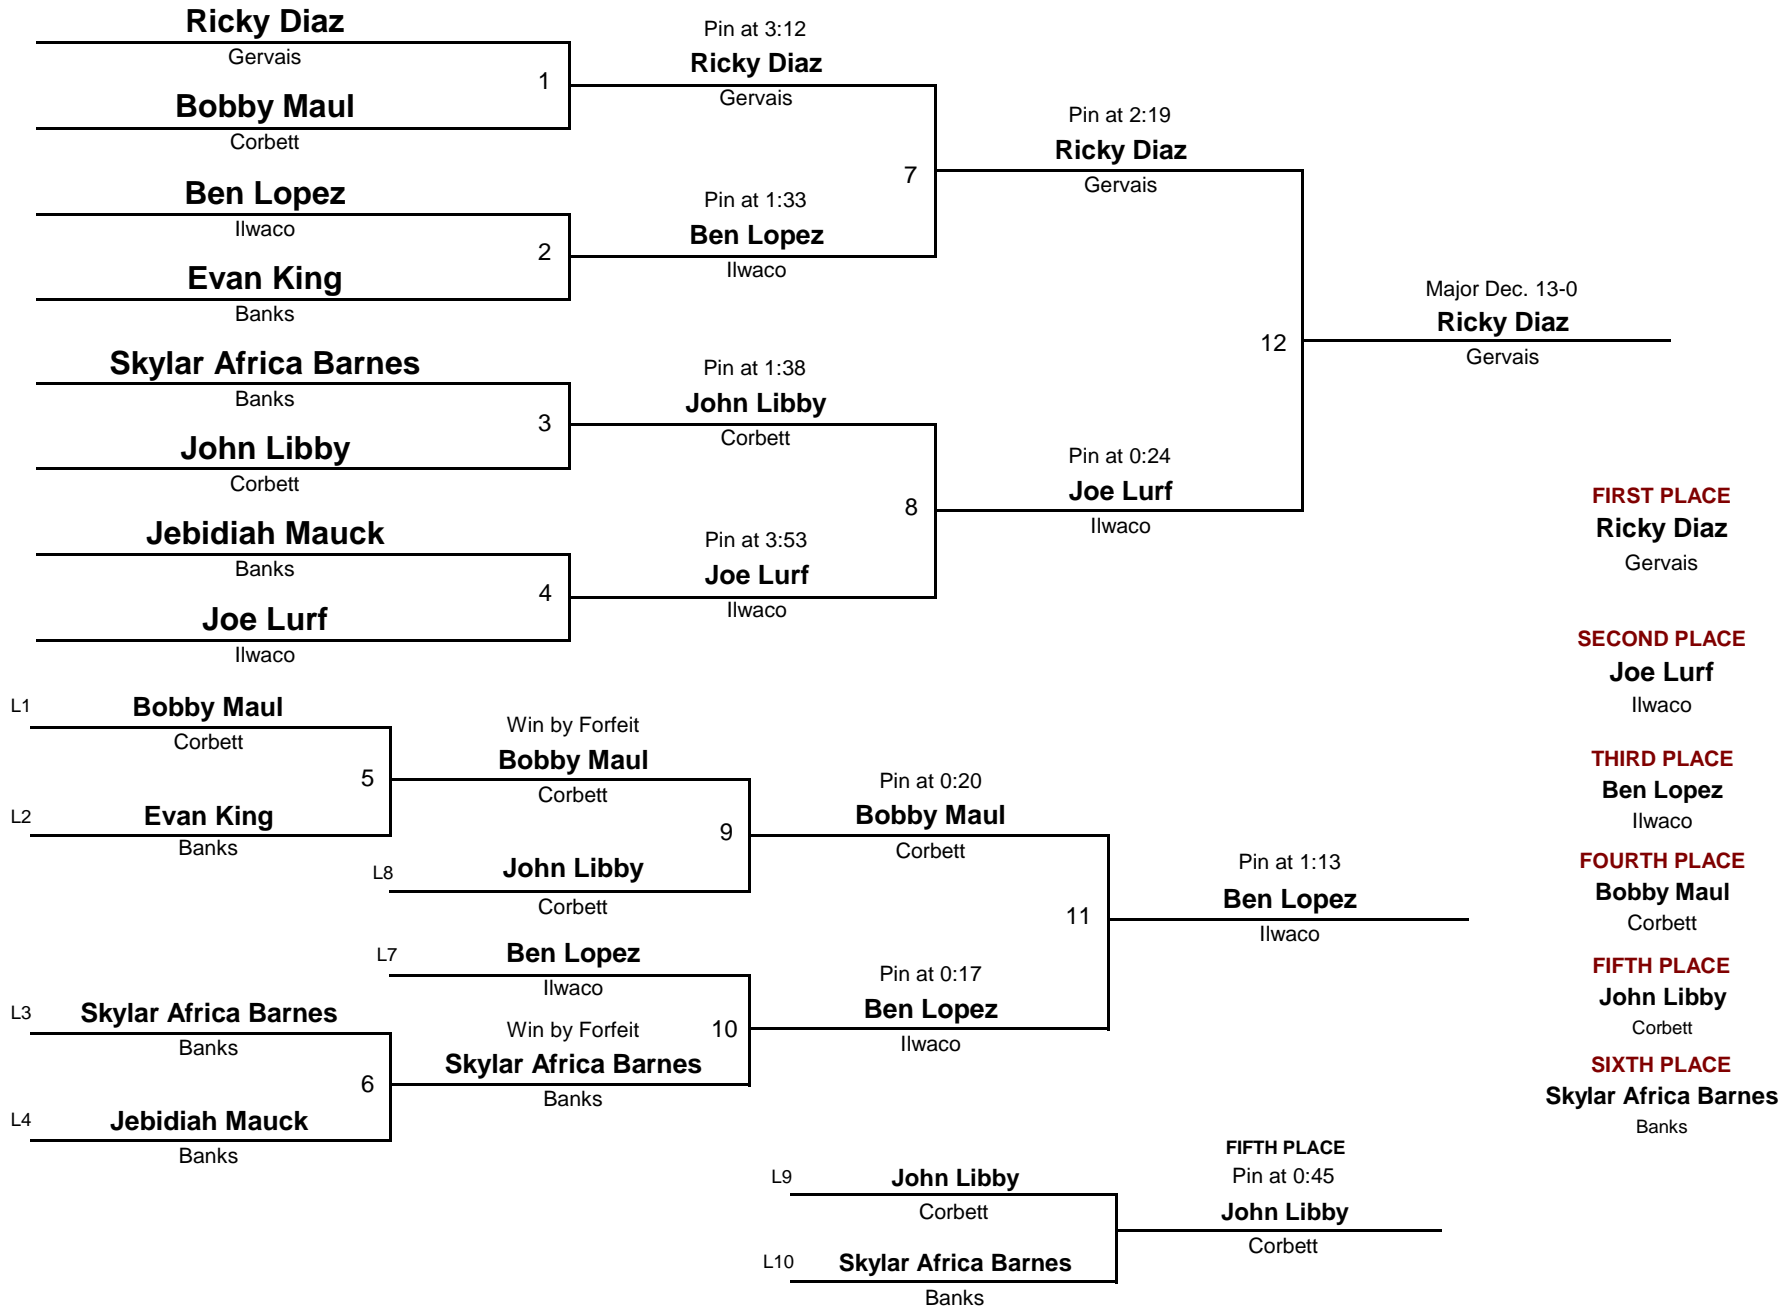

HS
DIVISION

220
WEIGHT

Bill Hagerty Invitational Nestucca

December 15, 2012