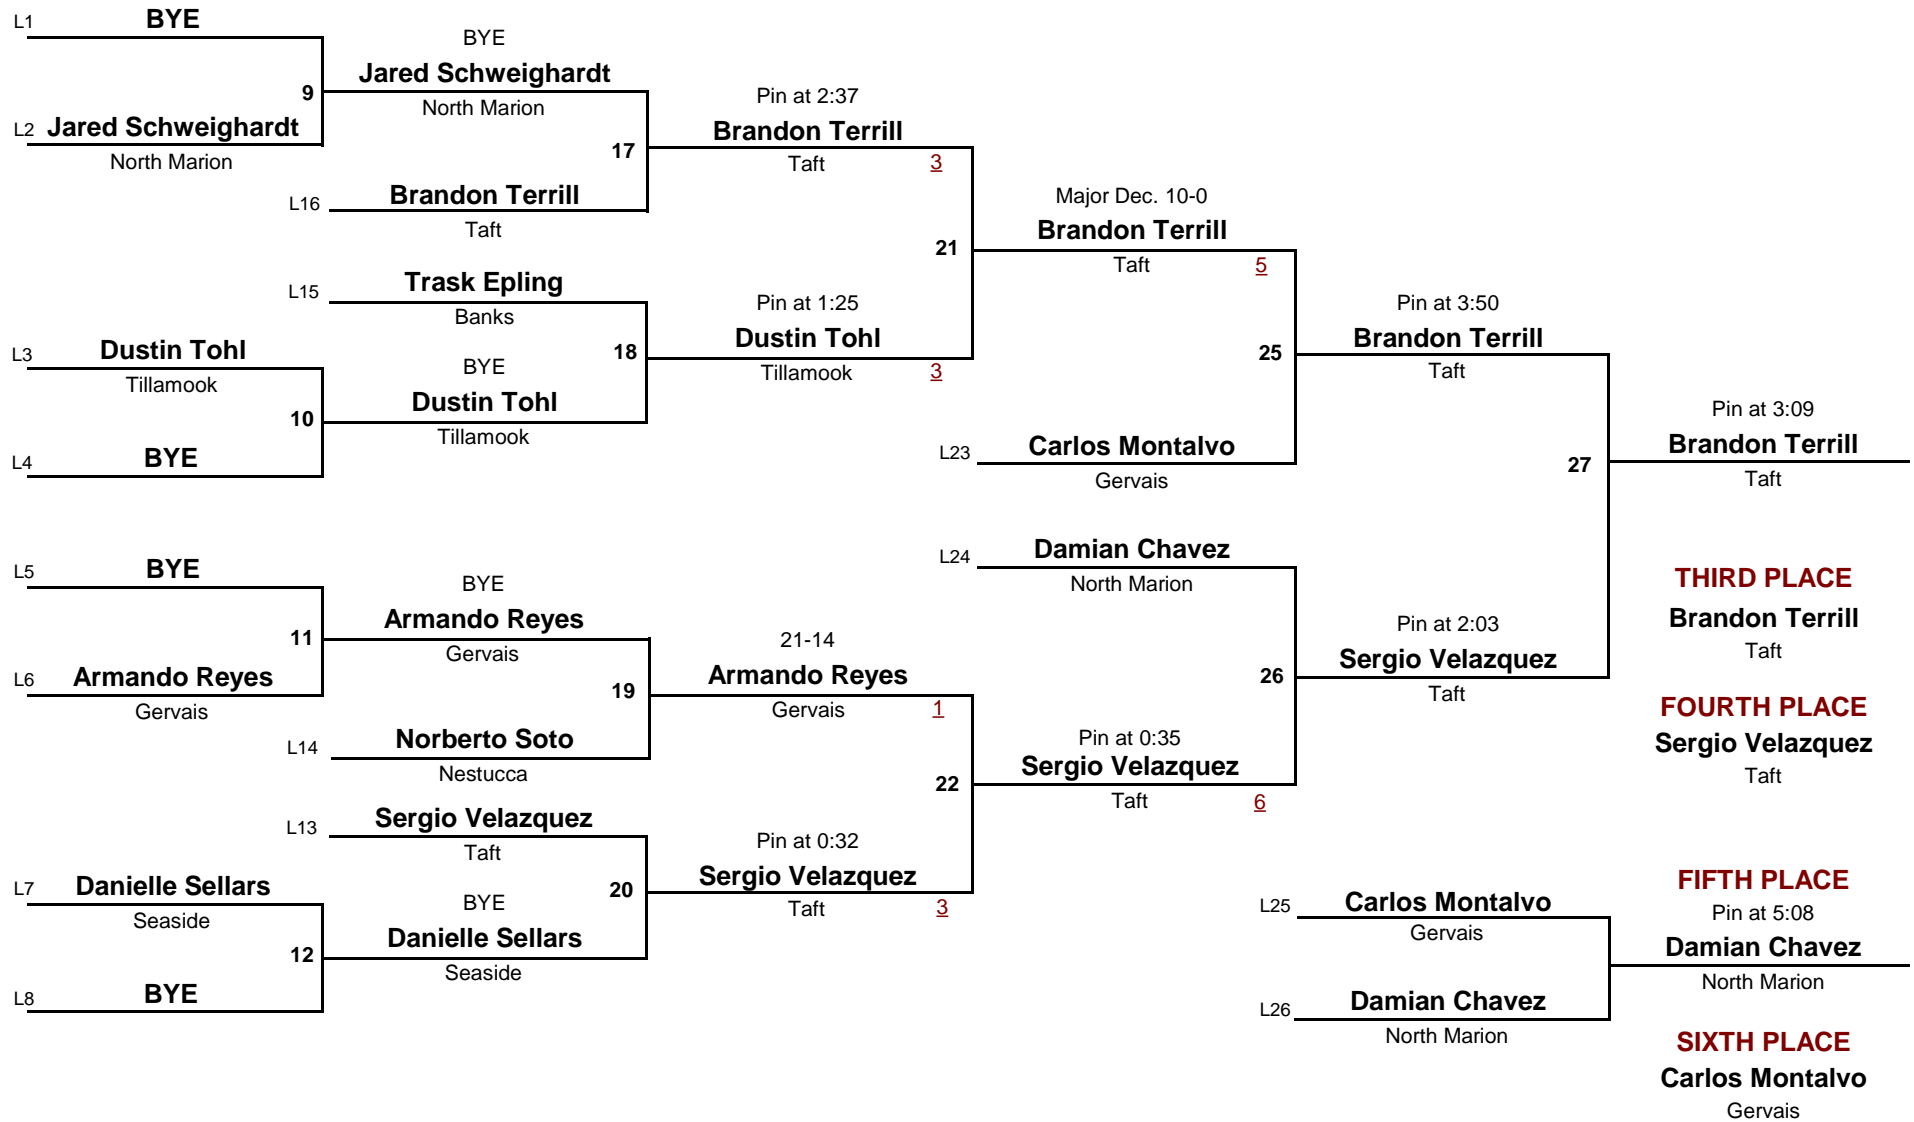

December 15, 2012

Championship Rounds

0

HS
DIVISION

145
WEIGHT

Bill Hagerty Invitational Nestucca

December 15, 2012

Consolation Rounds