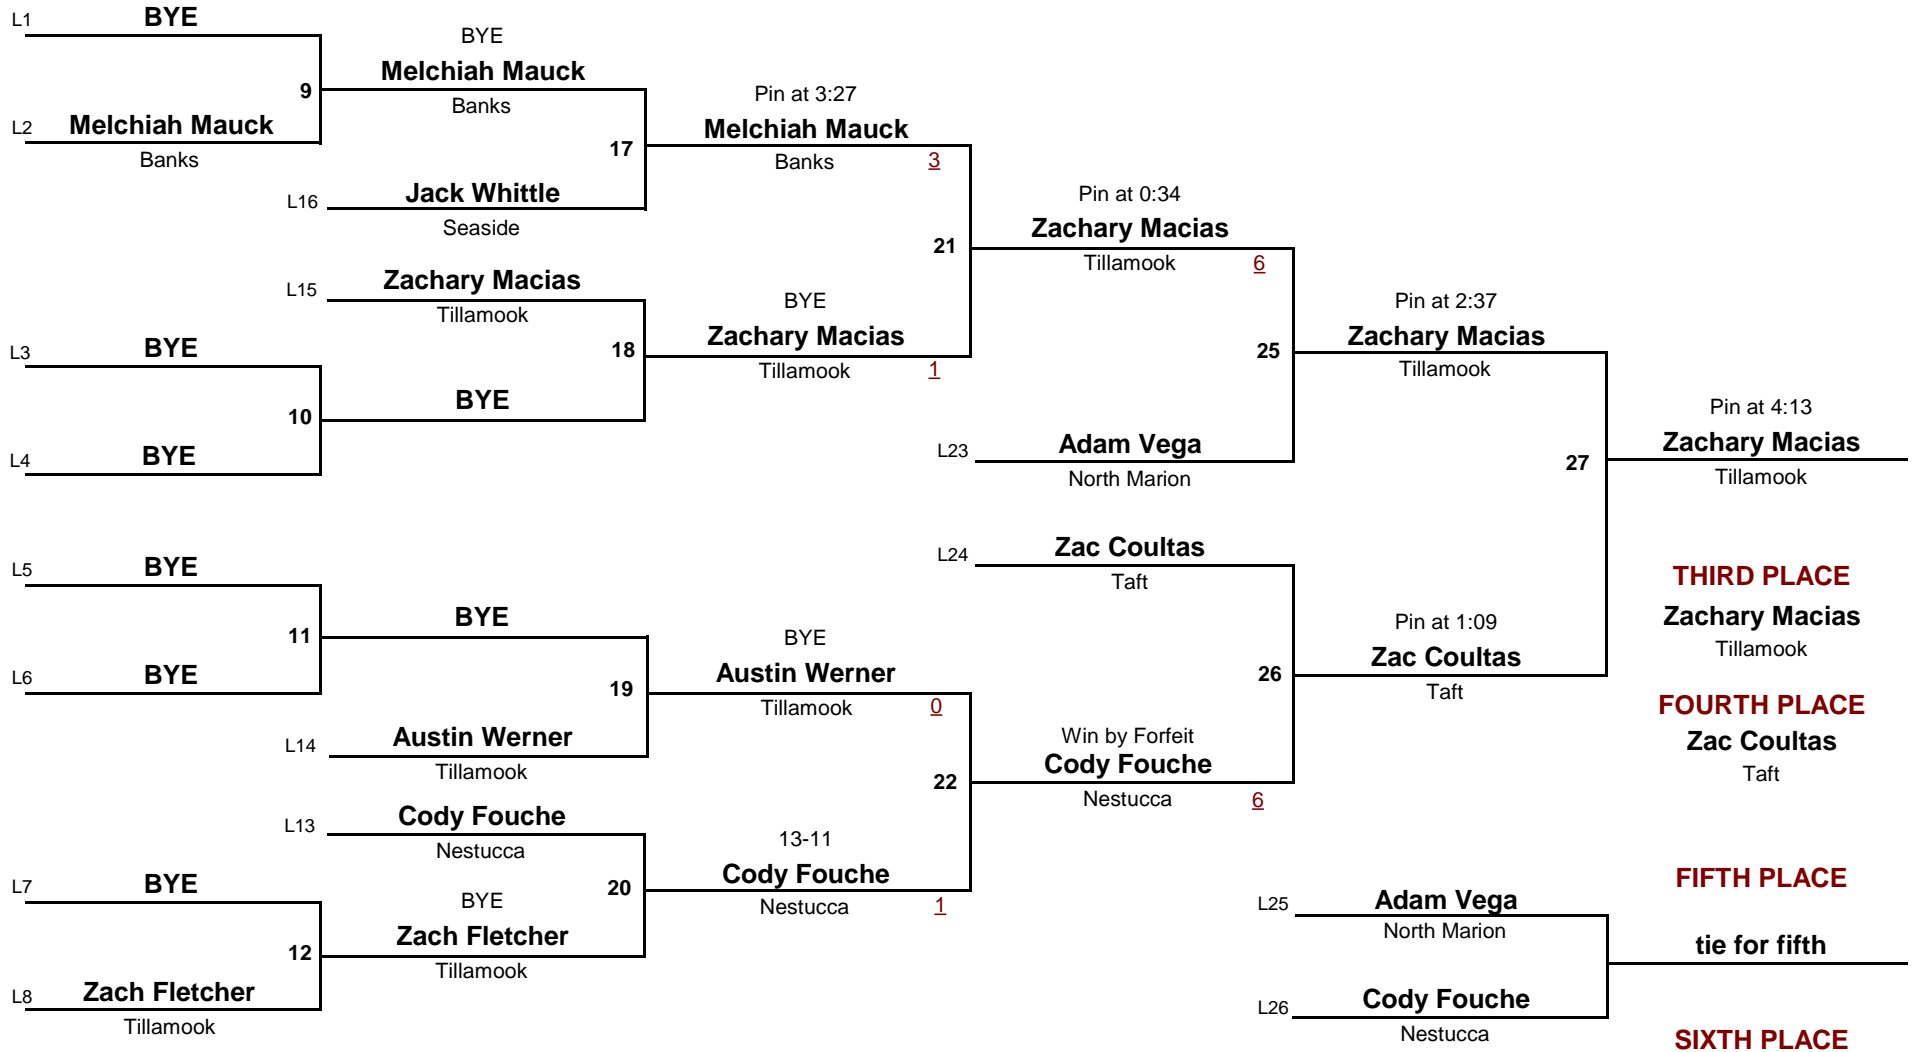

HS
DIVISION

120
WEIGHT

Bill Hagerty Invitational Nestucca

December 15, 2012

Consolation Rounds