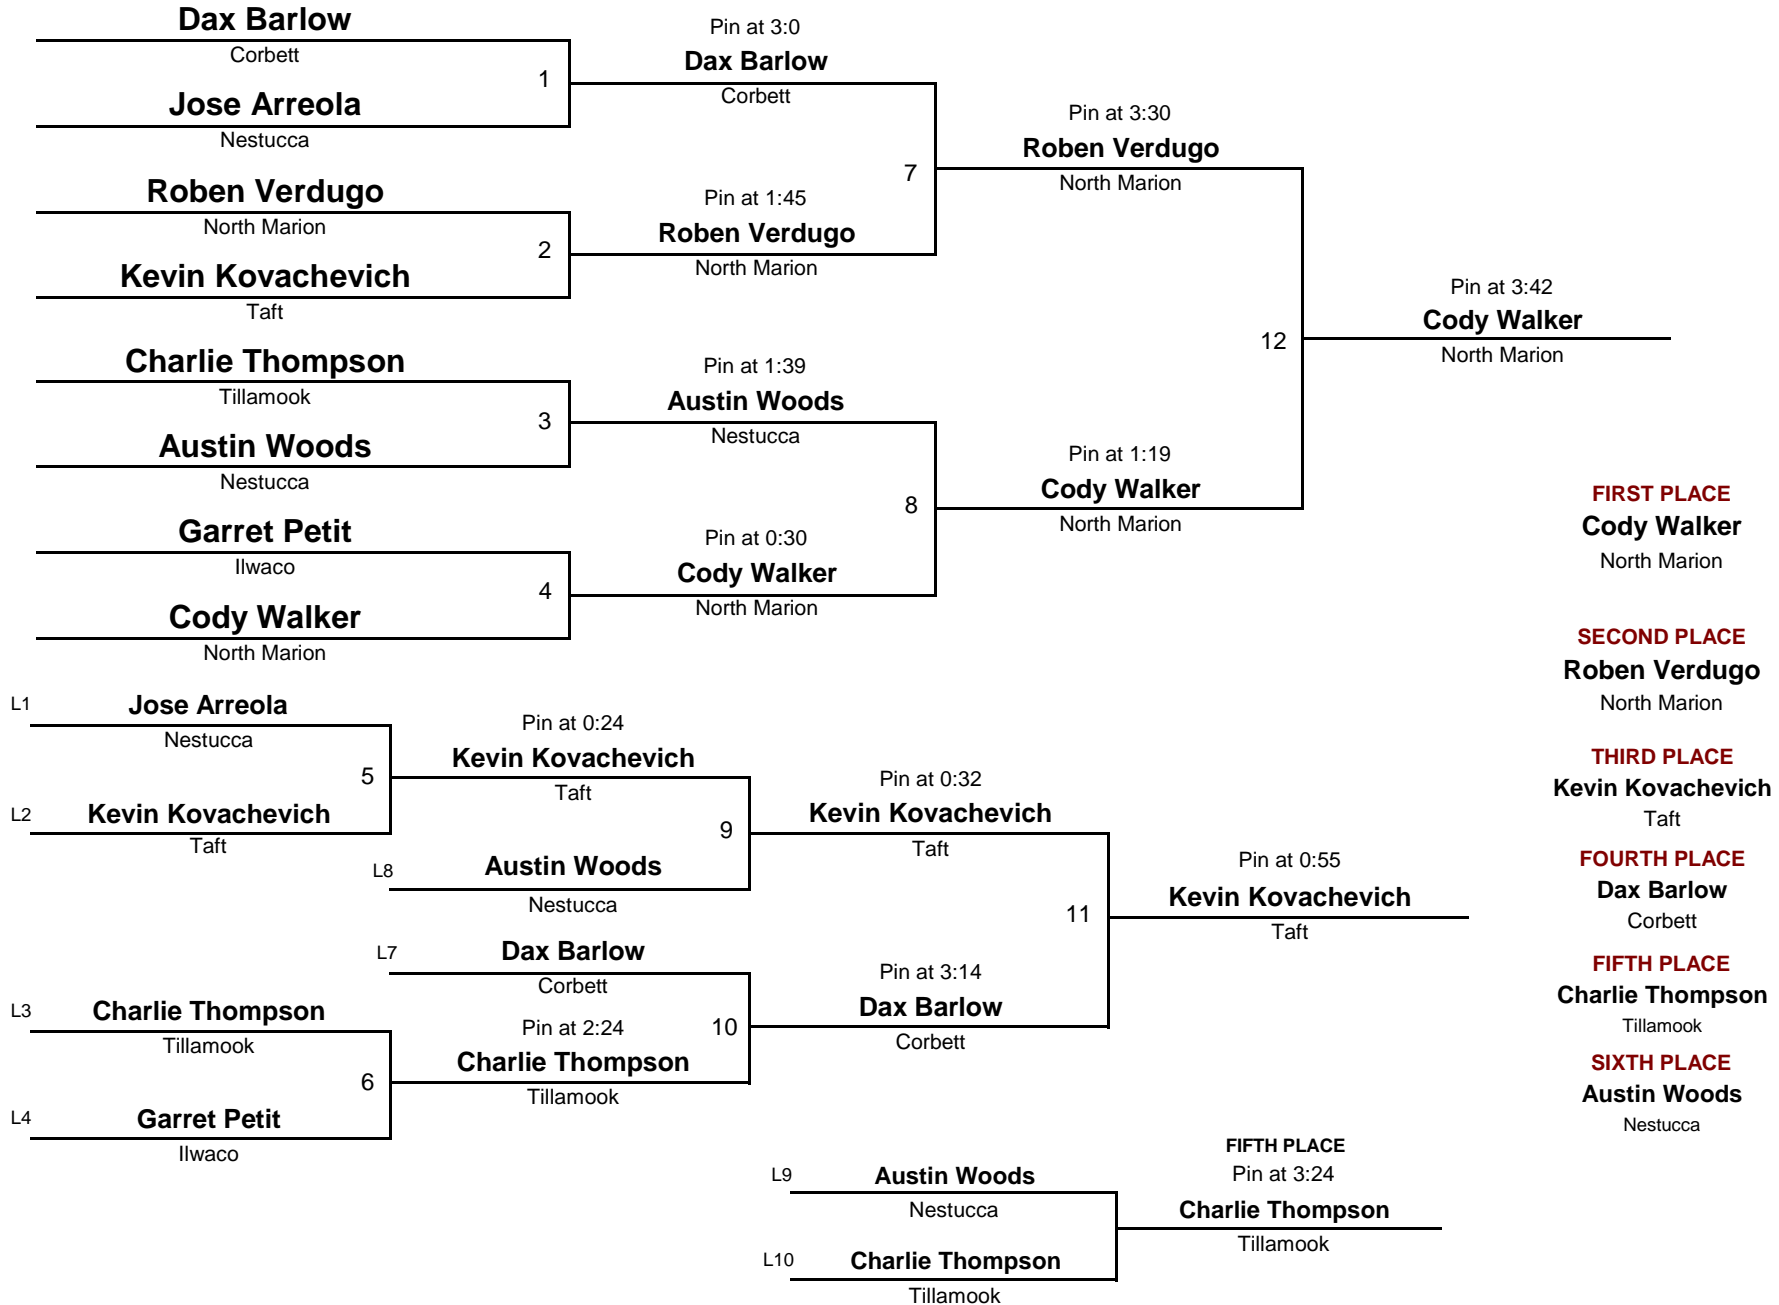

HS
DIVISION

170
WEIGHT

Bill Hagerty Invitational Nestucca

December 15, 2012