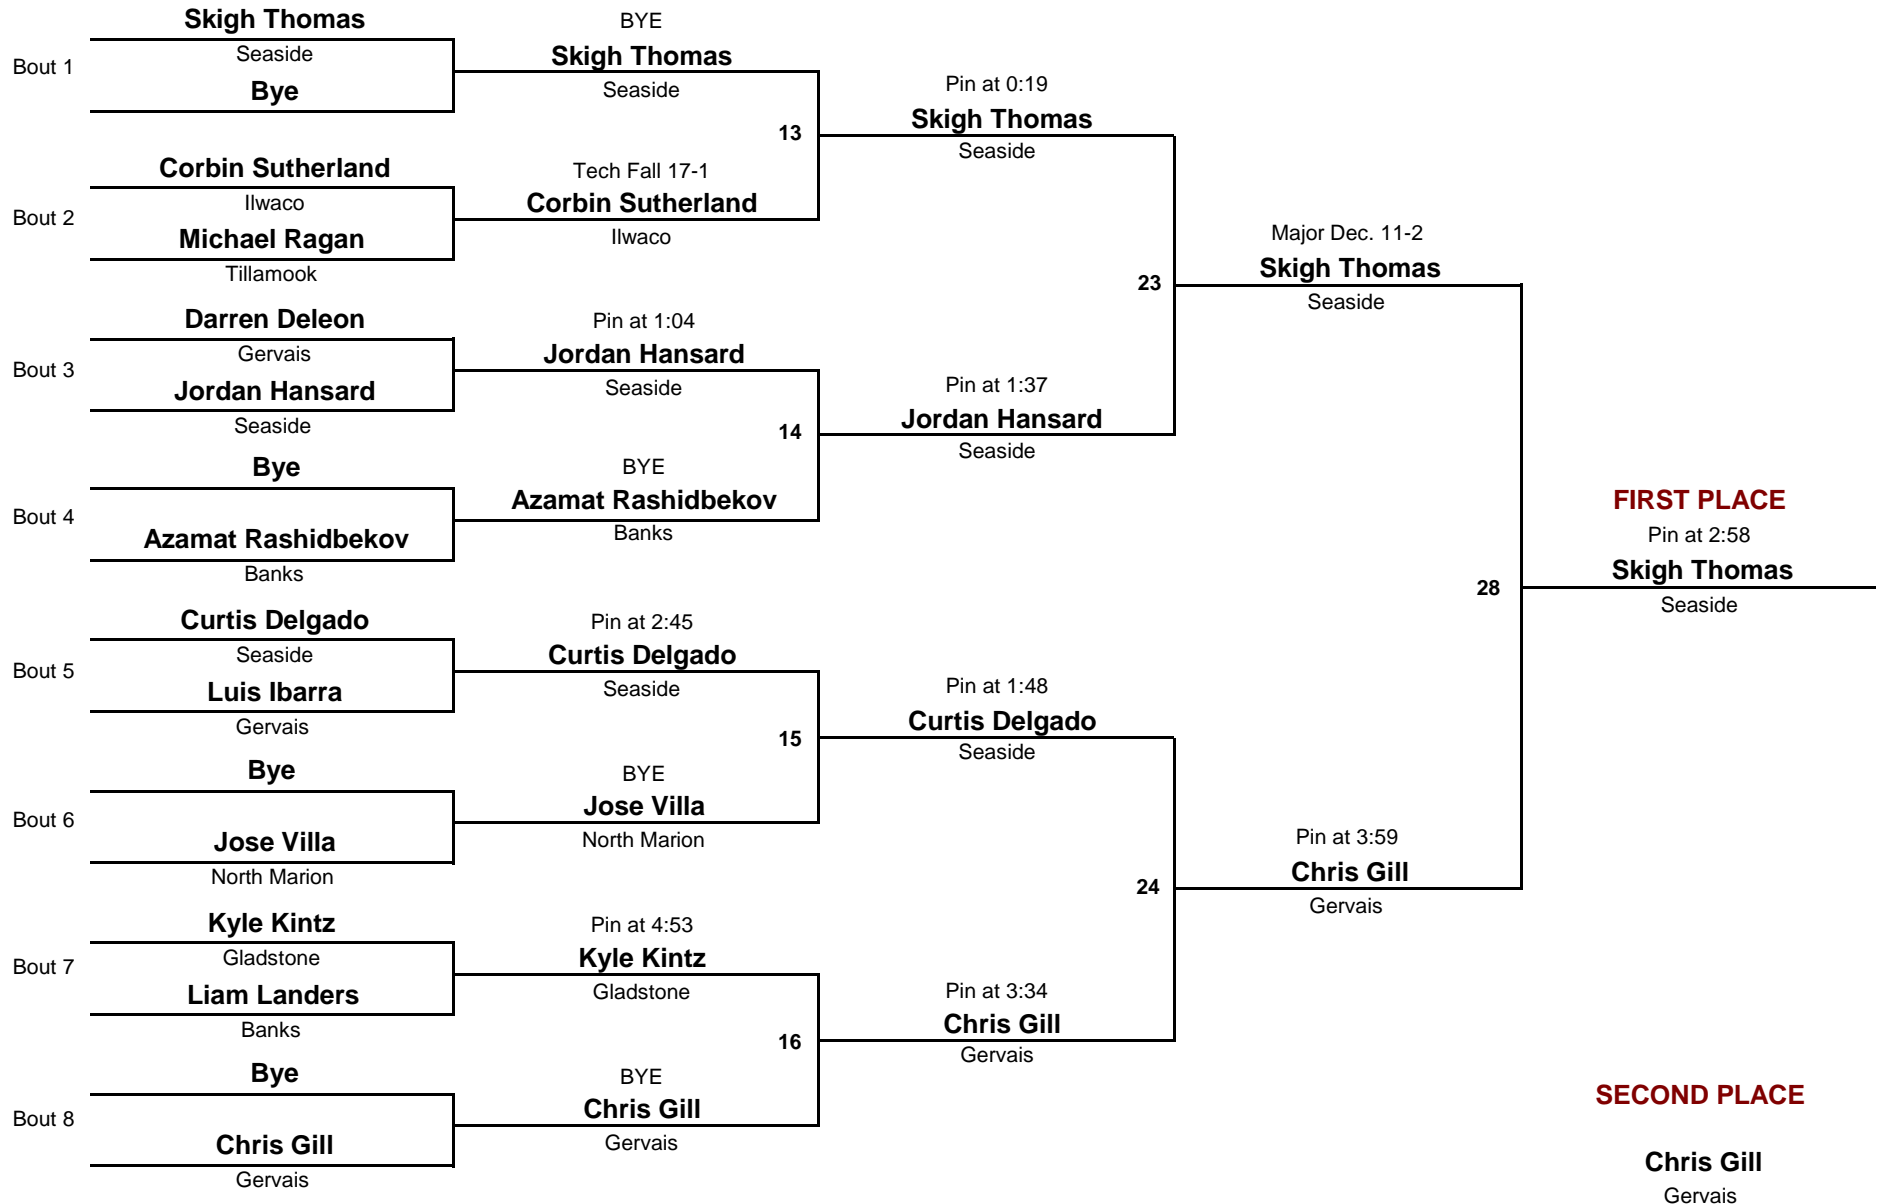

HS
DIVISION

132
WEIGHT

Bill Hagerty Invitational Nestucca

December 15, 2012

Championship Rounds

0

HS
DIVISION

132
WEIGHT