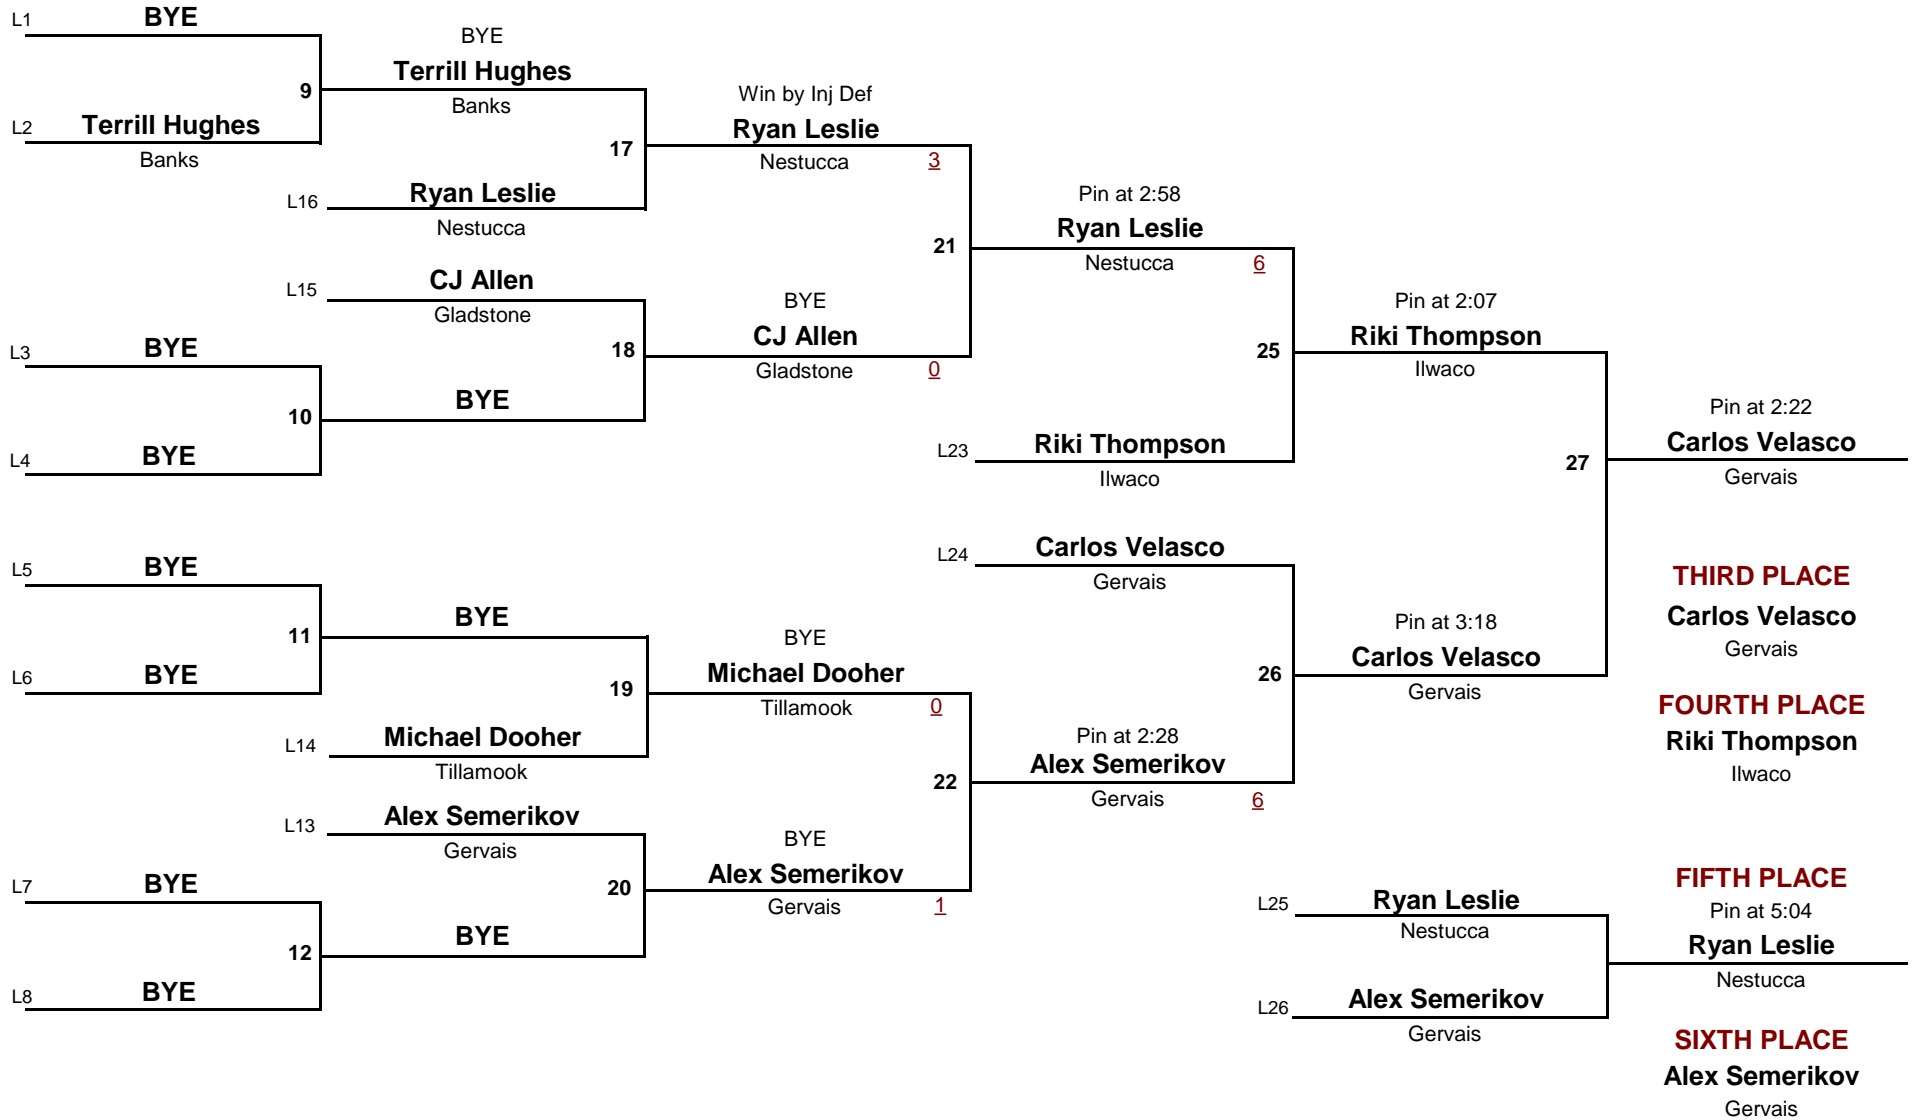

December 15, 2012

Championship Rounds

0

HS
DIVISION

126
WEIGHT

Bill Hagerty Invitational Nestucca

December 15, 2012

Consolation Rounds