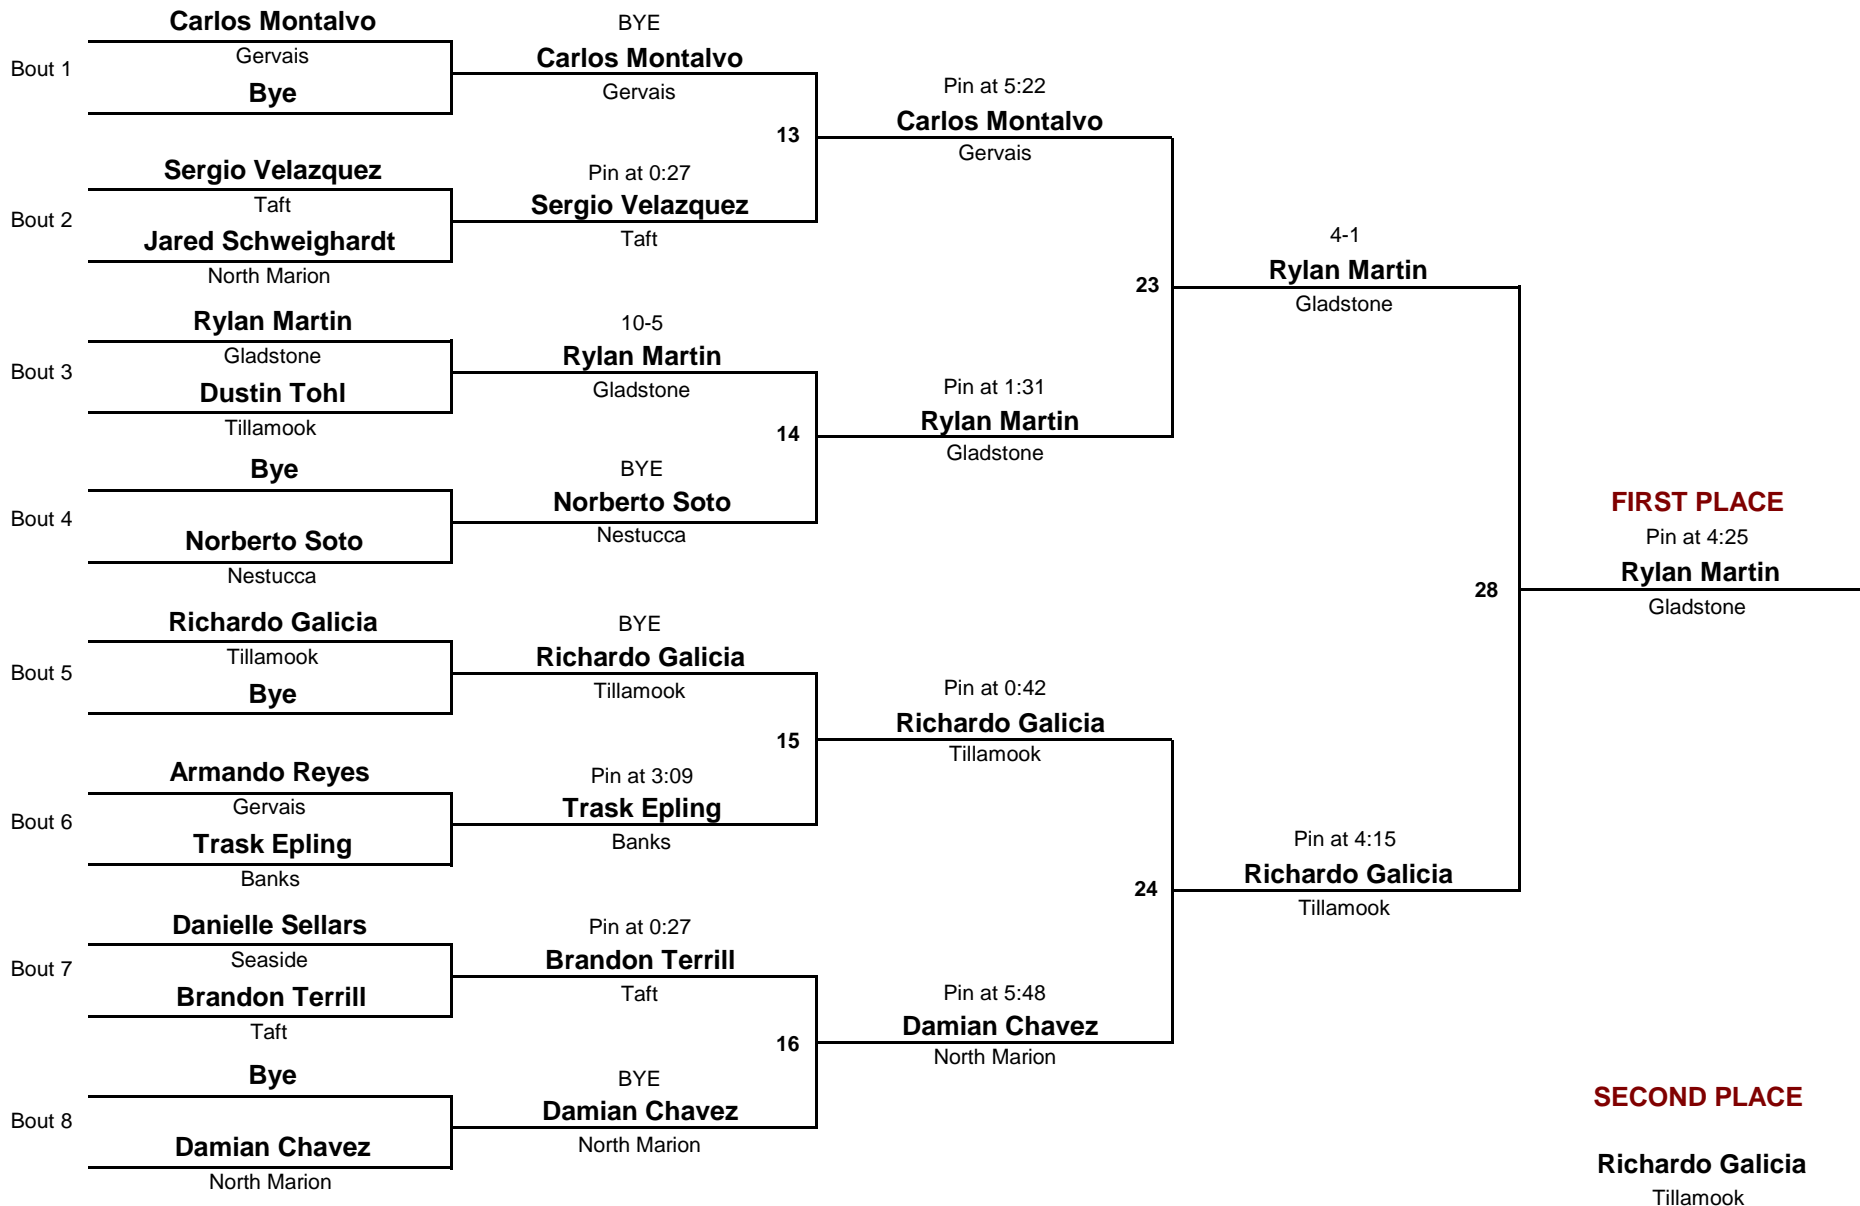

HS

DIVISION

145

WEIGHT

Bill Hagerty Invitational Nestucca

December 15, 2012

Championship Rounds

0