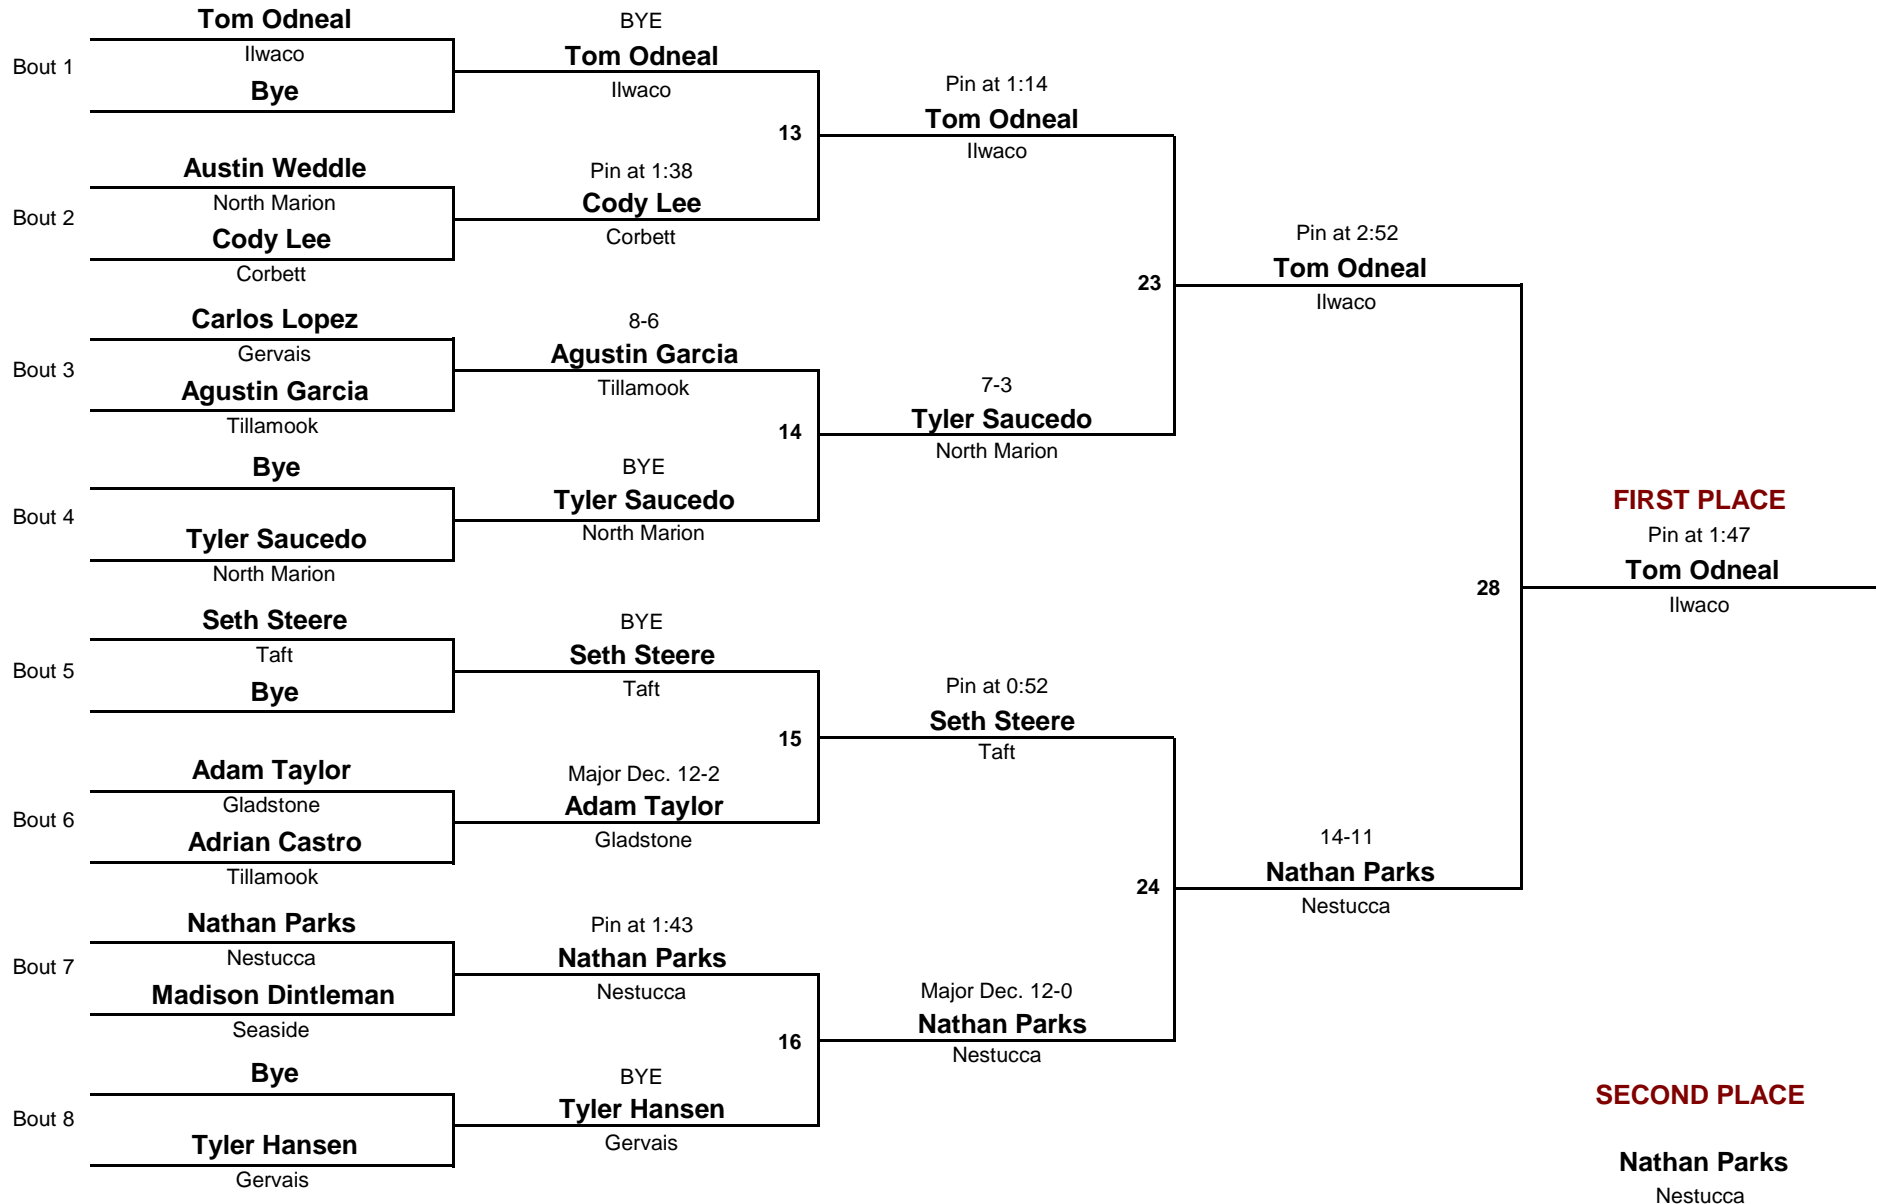

HS
DIVISION

160
WEIGHT

Bill Hagerty Invitational Nestucca

December 15, 2012

Championship Rounds

0