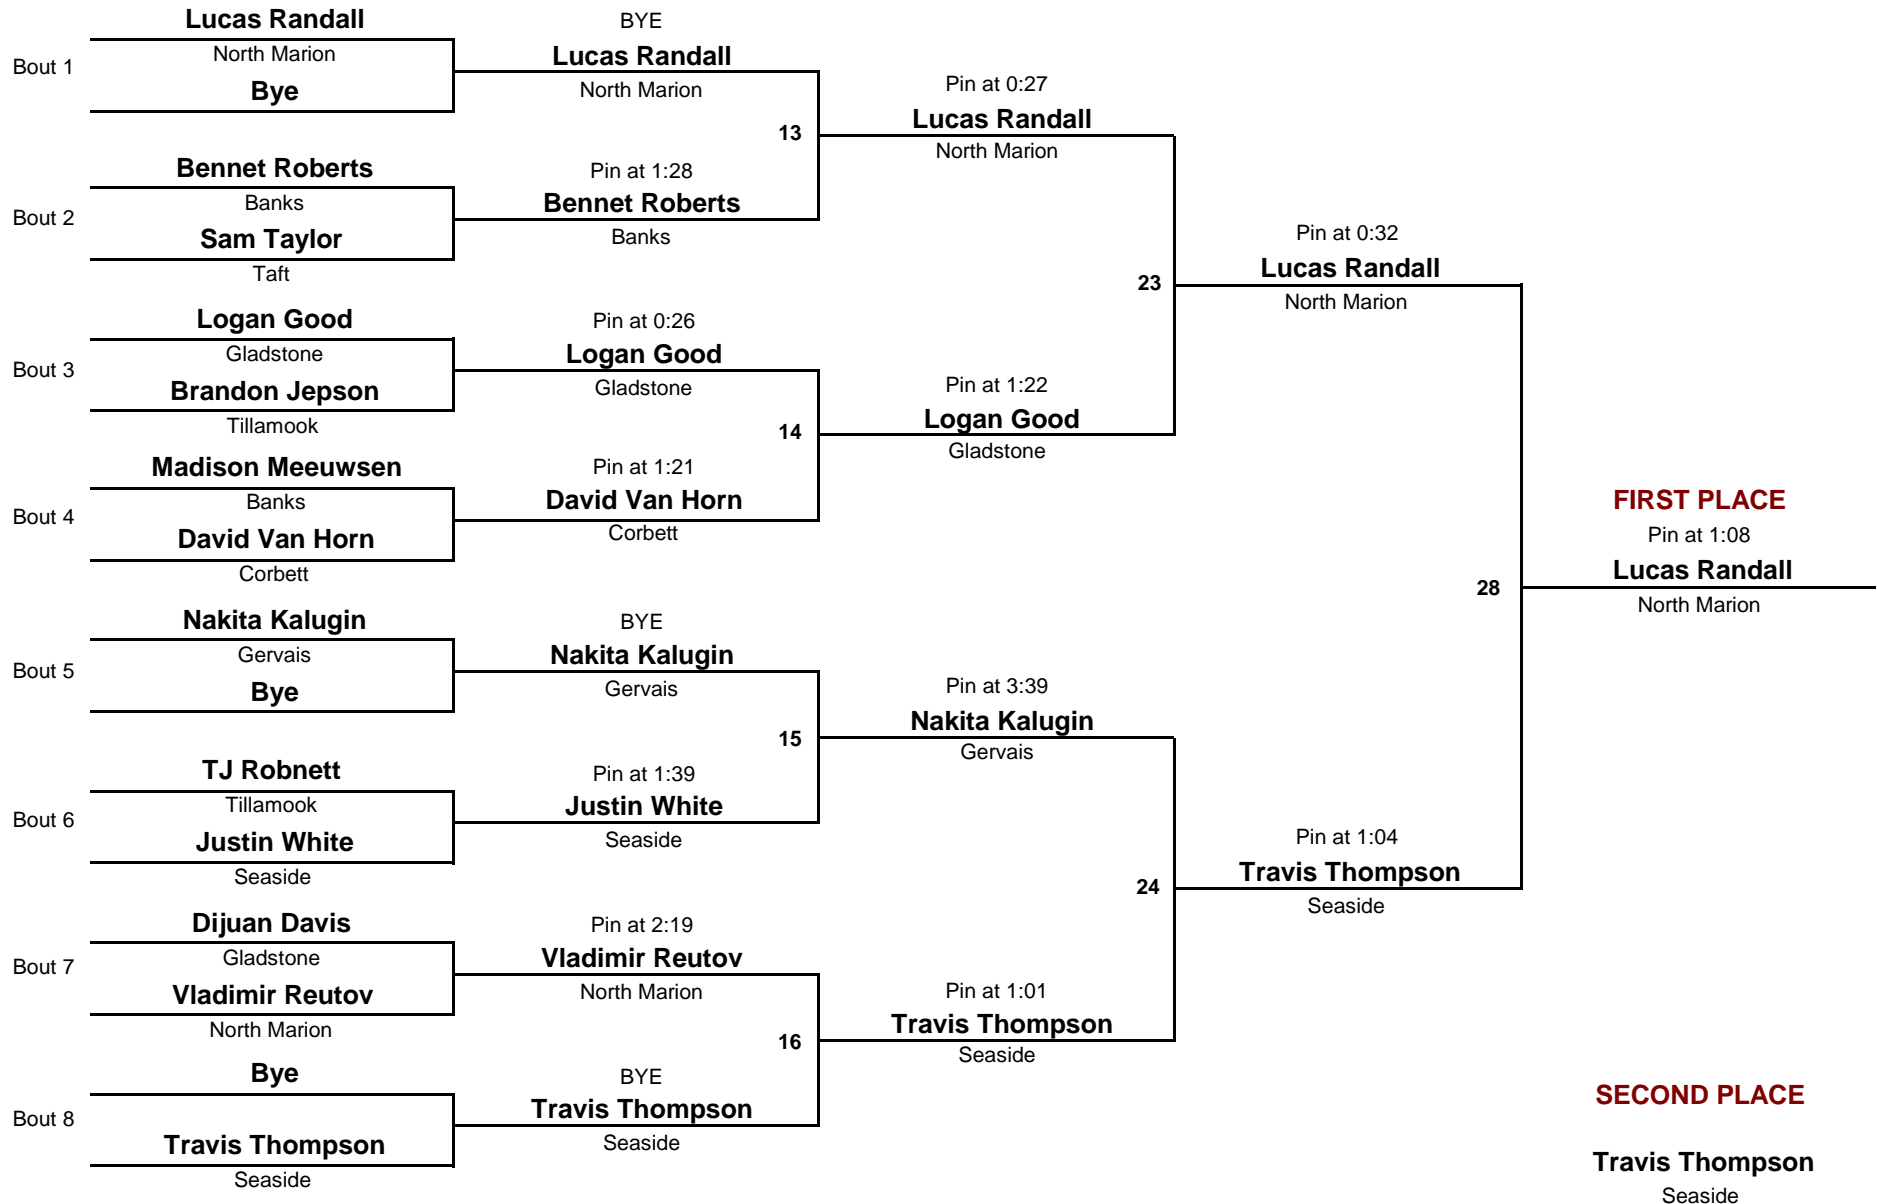

HS

DIVISION

152

WEIGHT

Bill Hagerty Invitational Nestucca

December 15, 2012

Championship Rounds

0