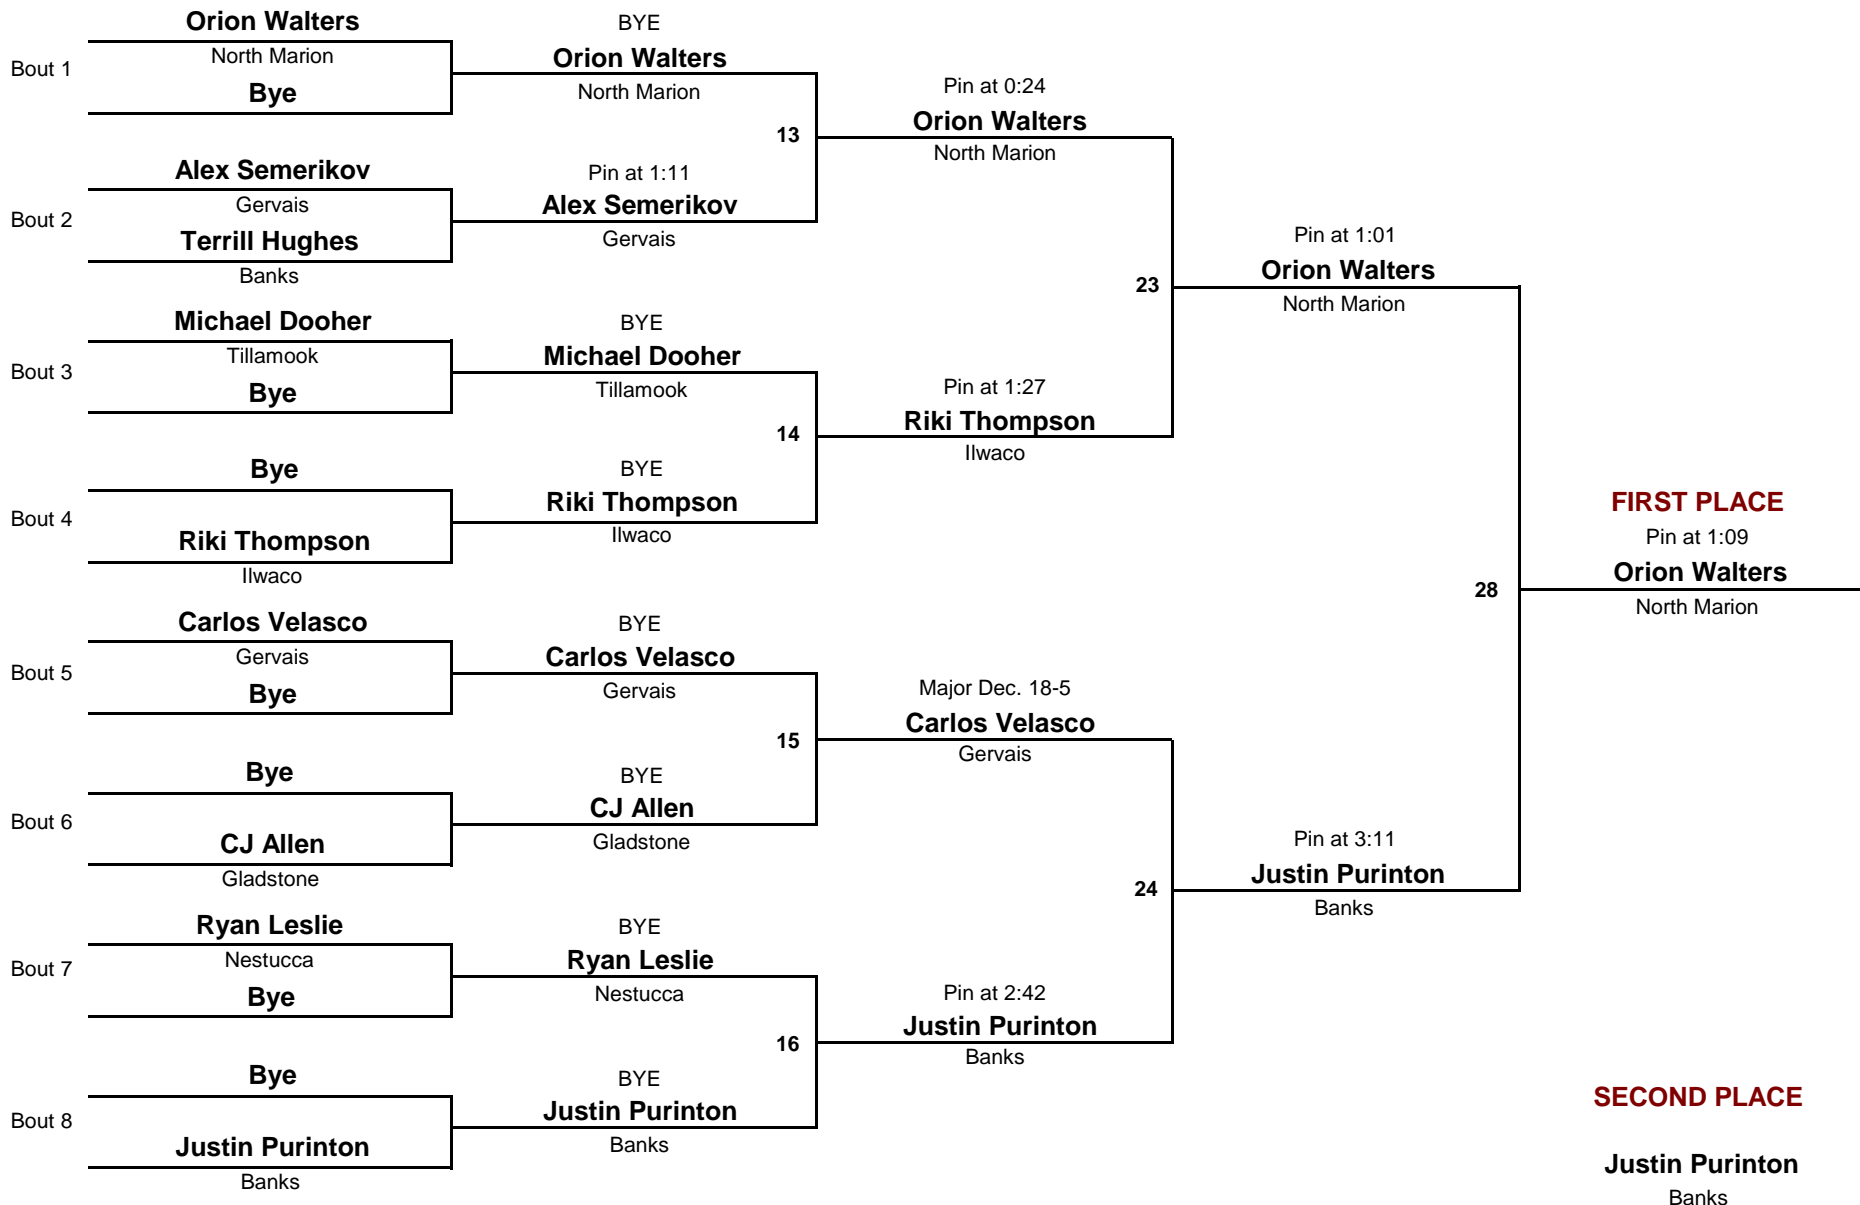

HS

DIVISION

126

WEIGHT

Bill Hagerty Invitational Nestucca

December 15, 2012

Championship Rounds

0