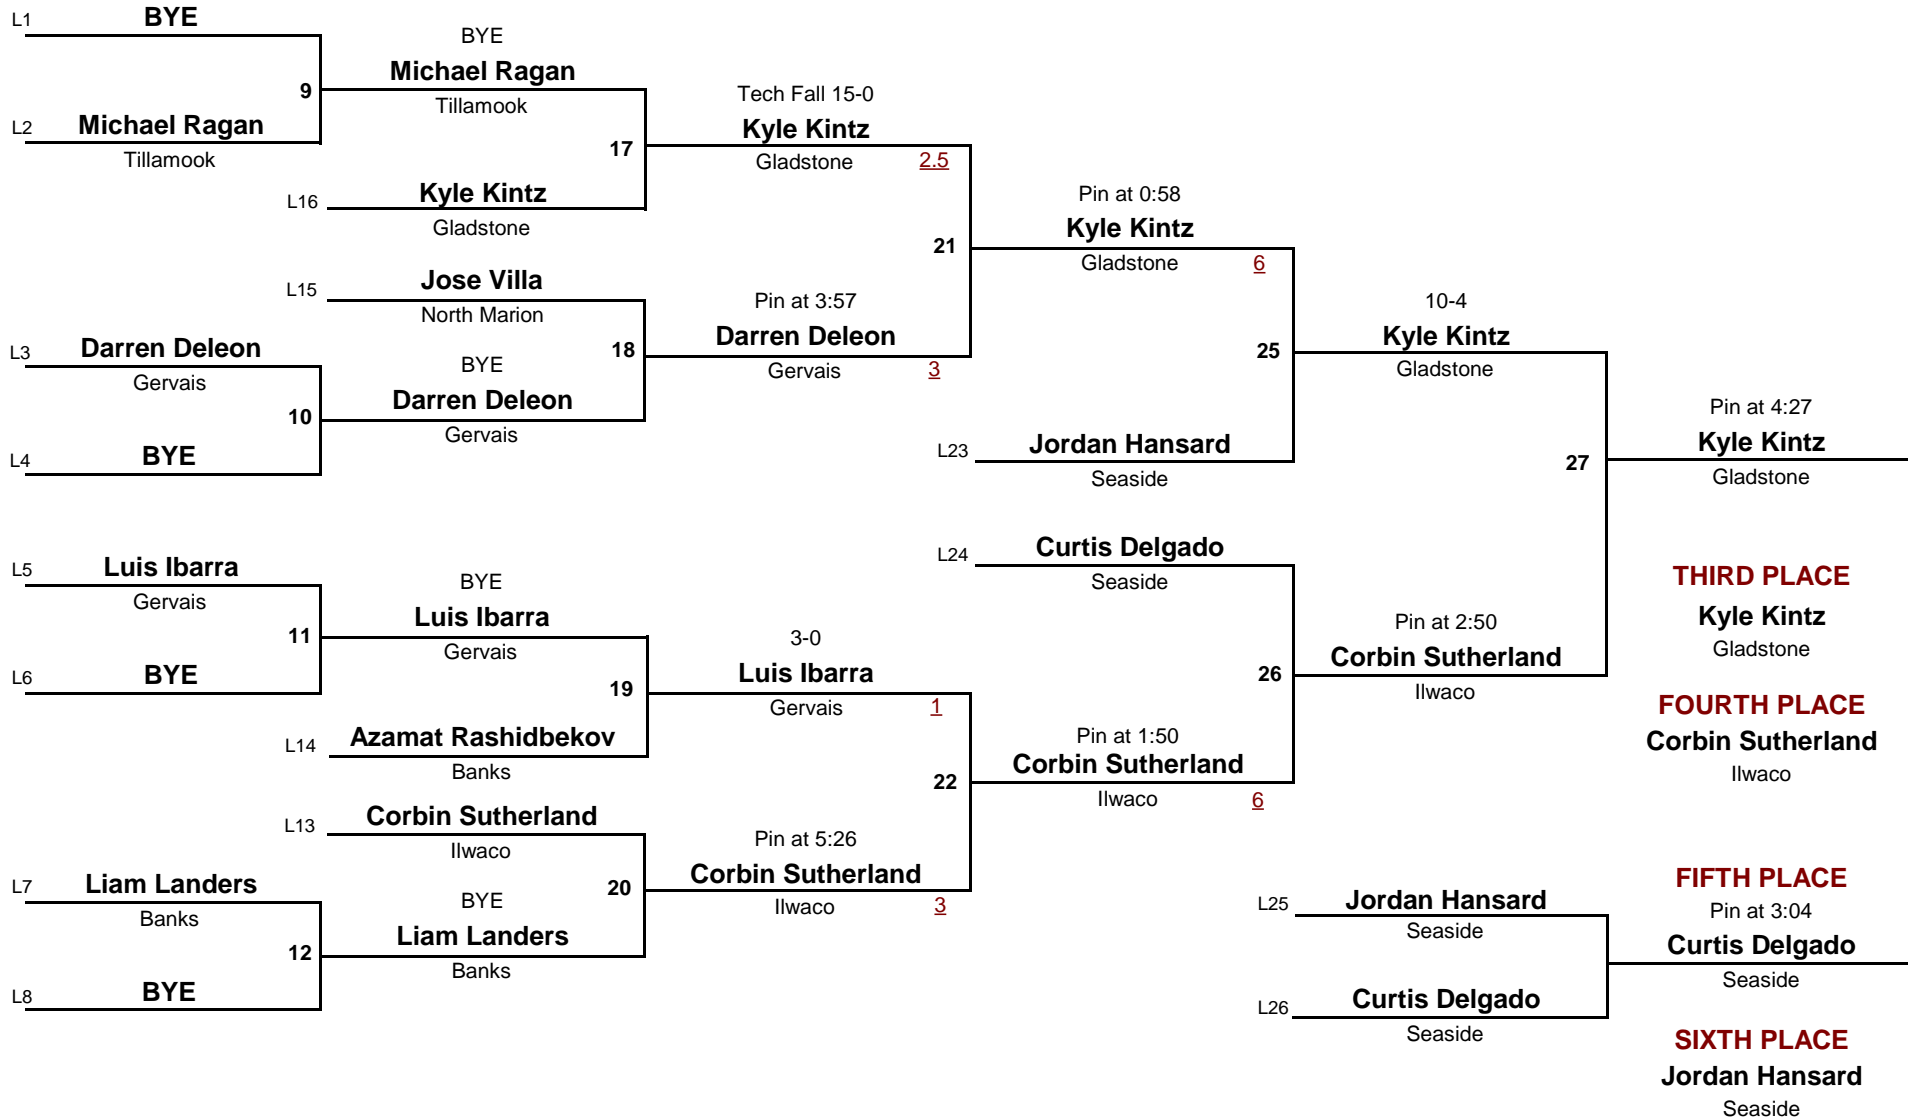

HS
DIVISION

132
WEIGHT

Bill Hagerty Invitational Nestucca

December 15, 2012

Consolation Rounds