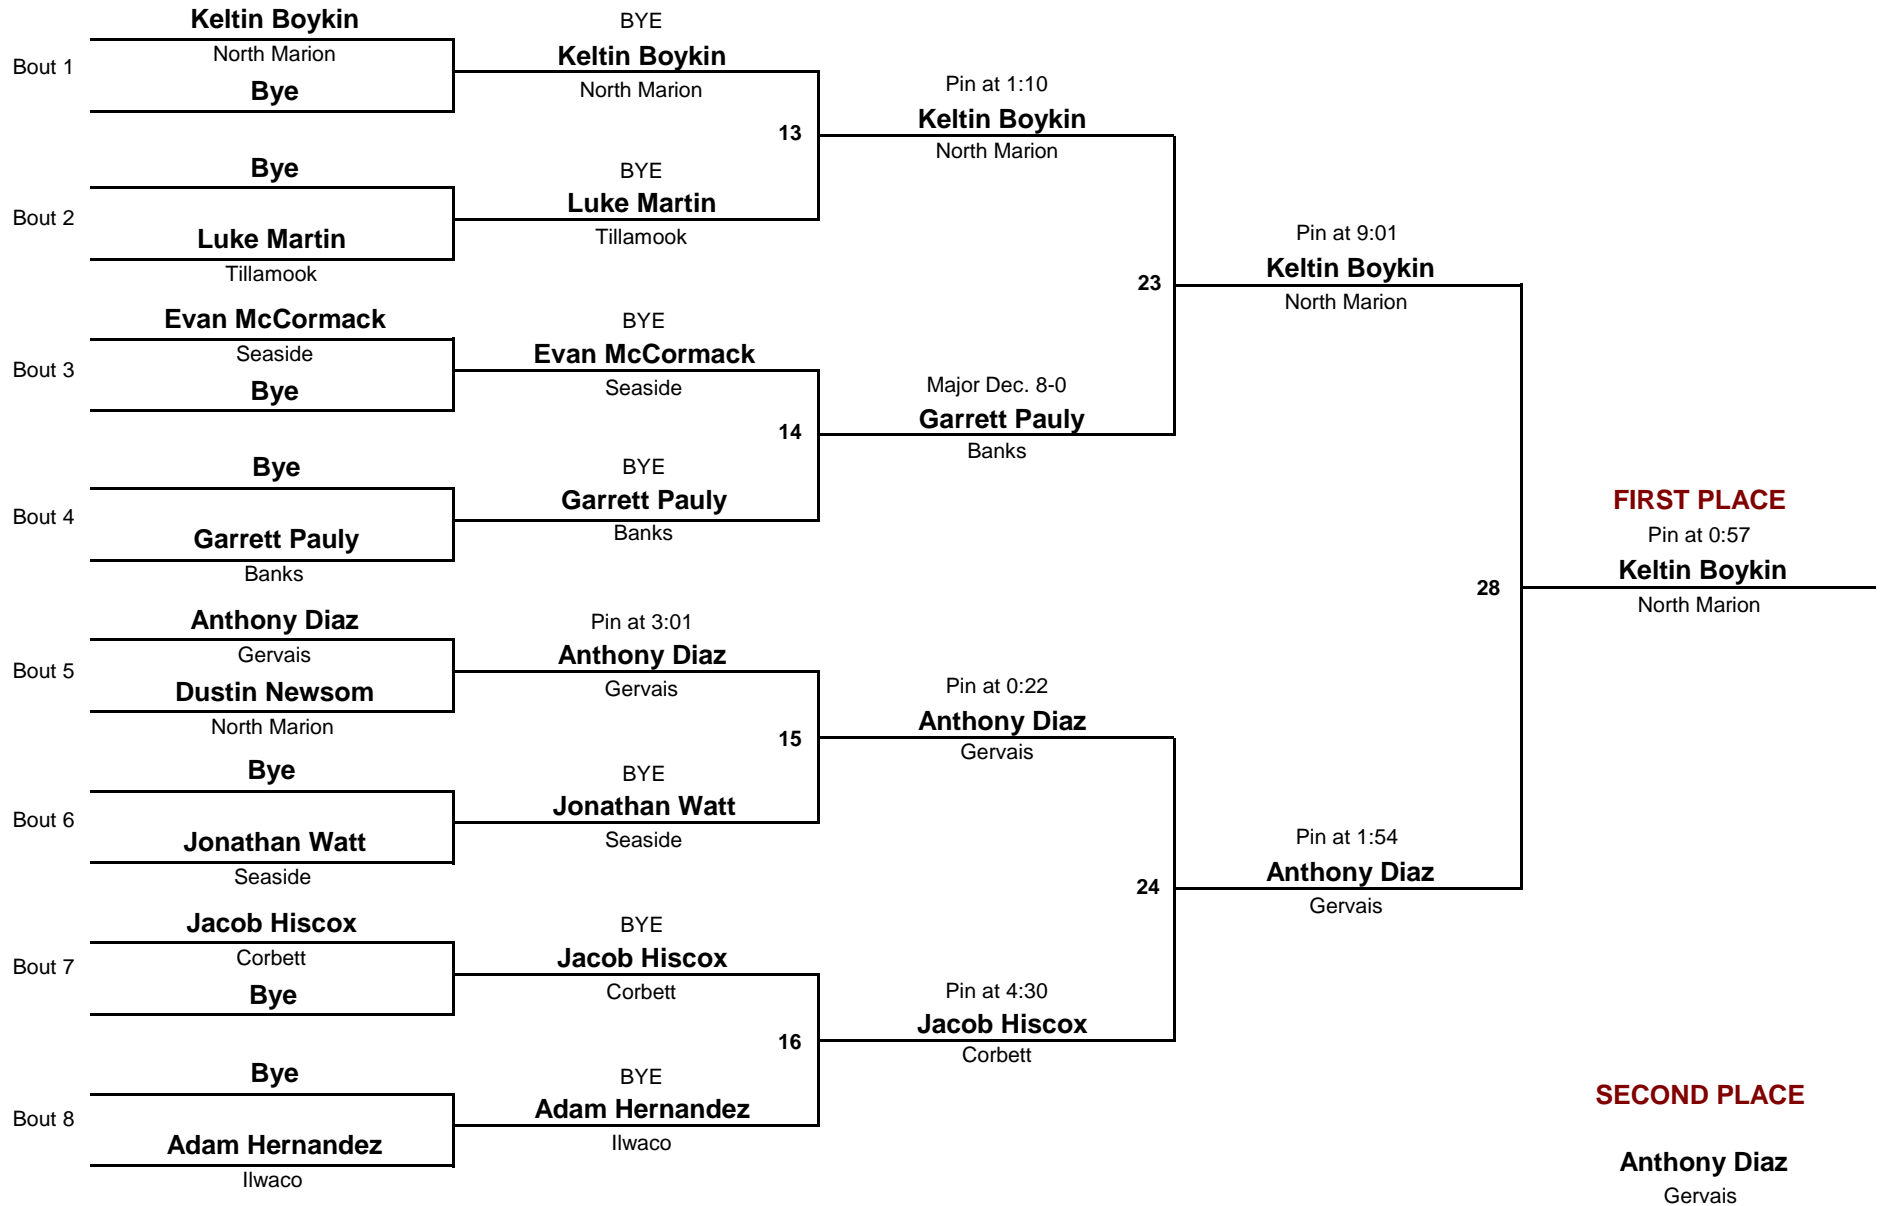

HS
DIVISION

182
WEIGHT

Bill Hagerty Invitational Nestucca

December 15, 2012

Championship Rounds

0