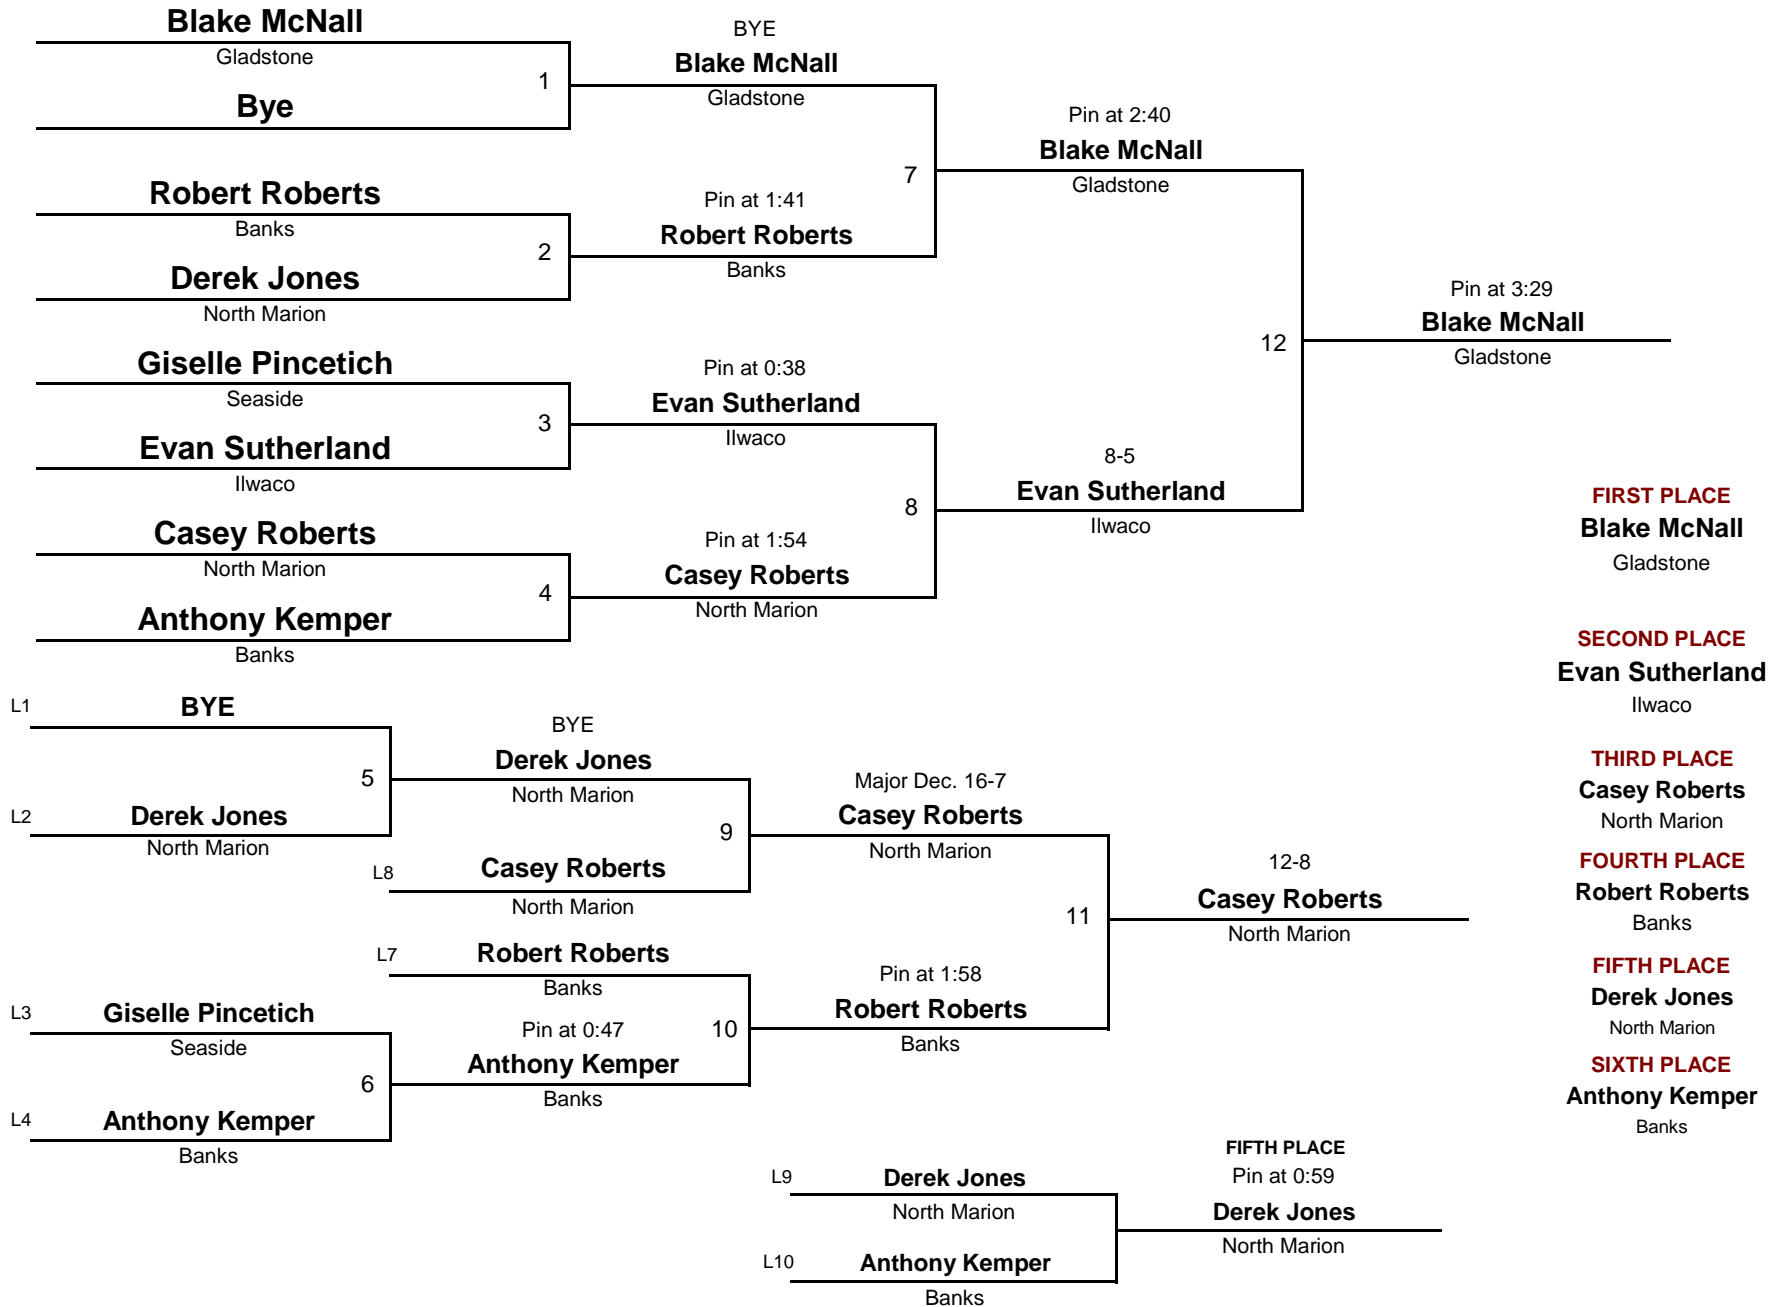

HS
DIVISION

106
WEIGHT

Bill Hagerty Invitational Nestucca

December 15, 2012

HS
DIVISION

113
WEIGHT

Bill Hagerty Invitational Nestucca

December 15, 2012