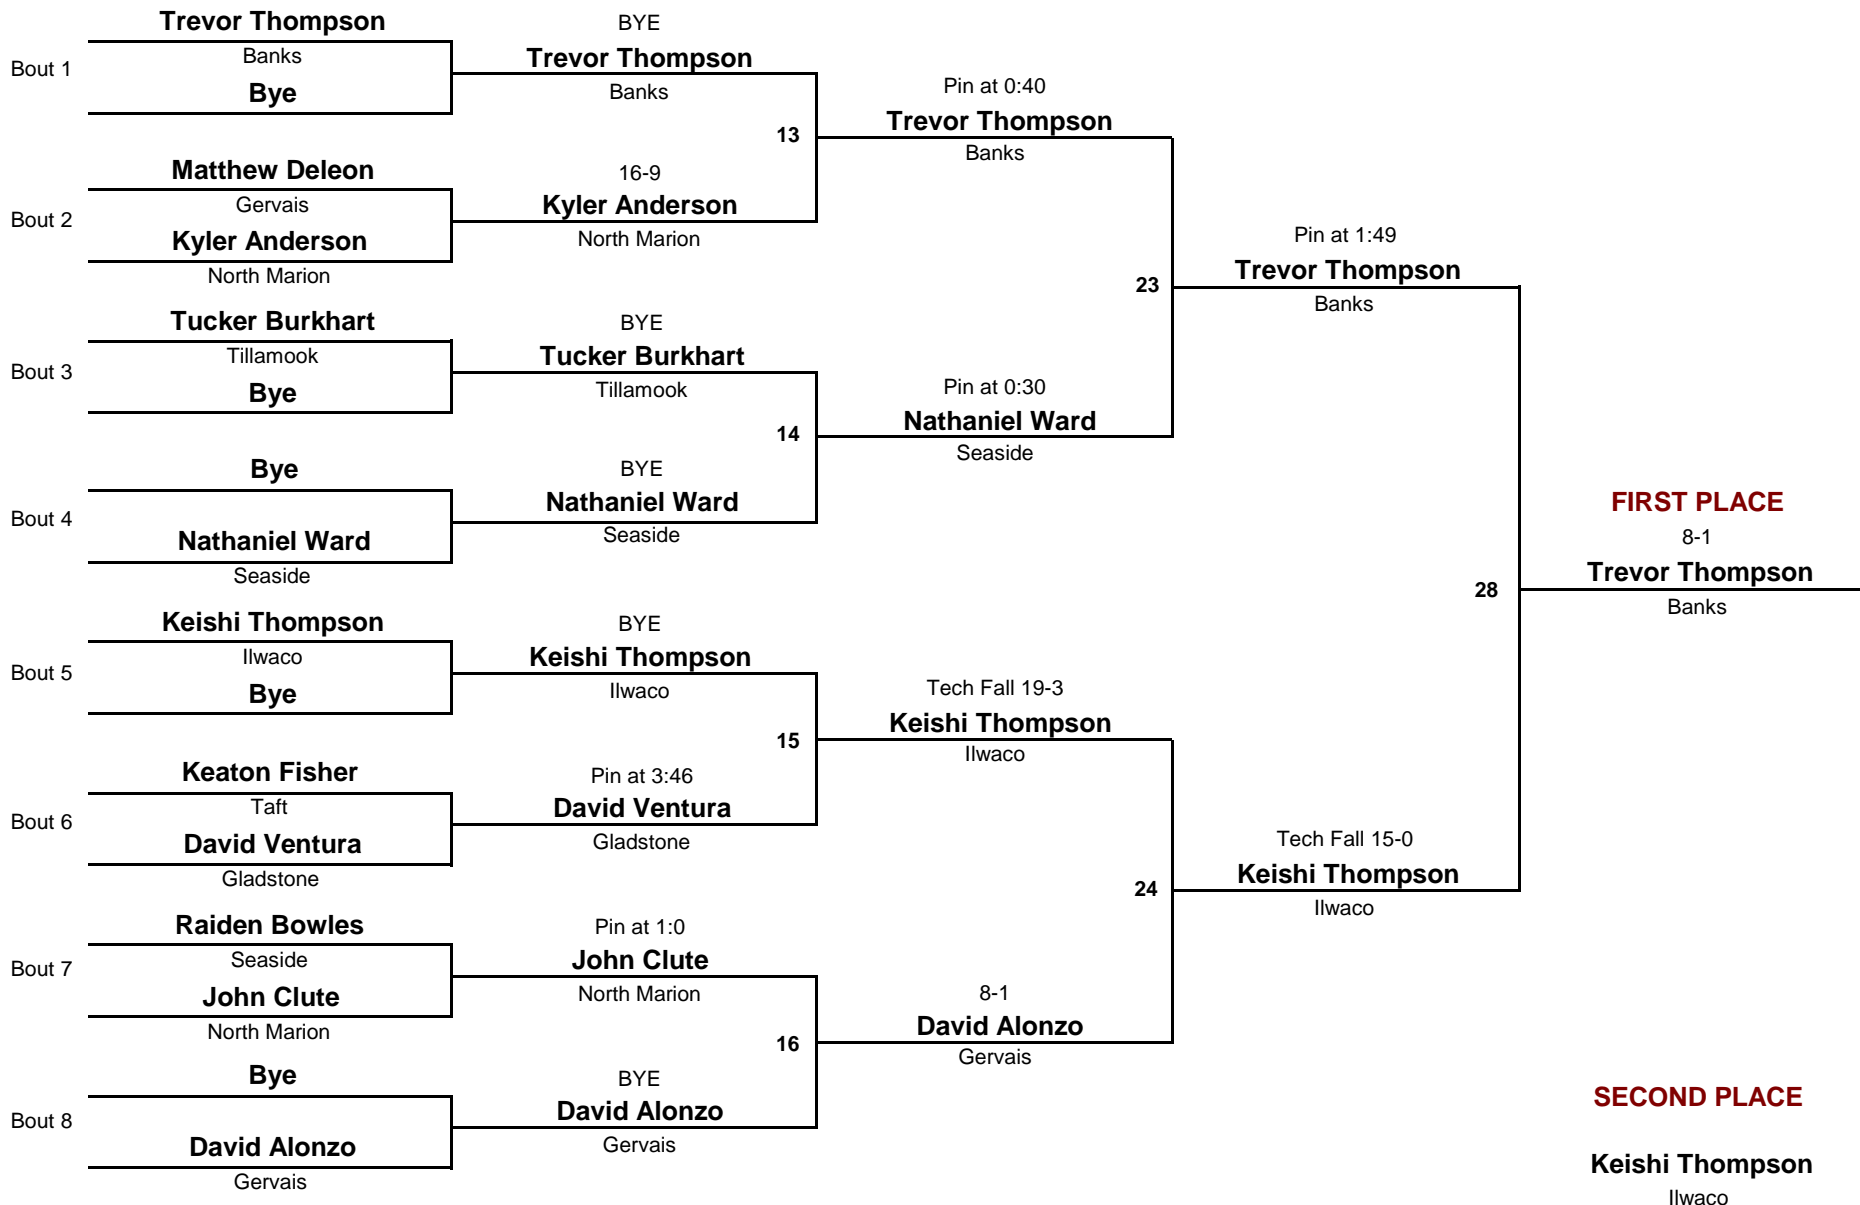

HS

DIVISION

138

WEIGHT

Bill Hagerty Invitational Nestucca

December 15, 2012

Championship Rounds

0