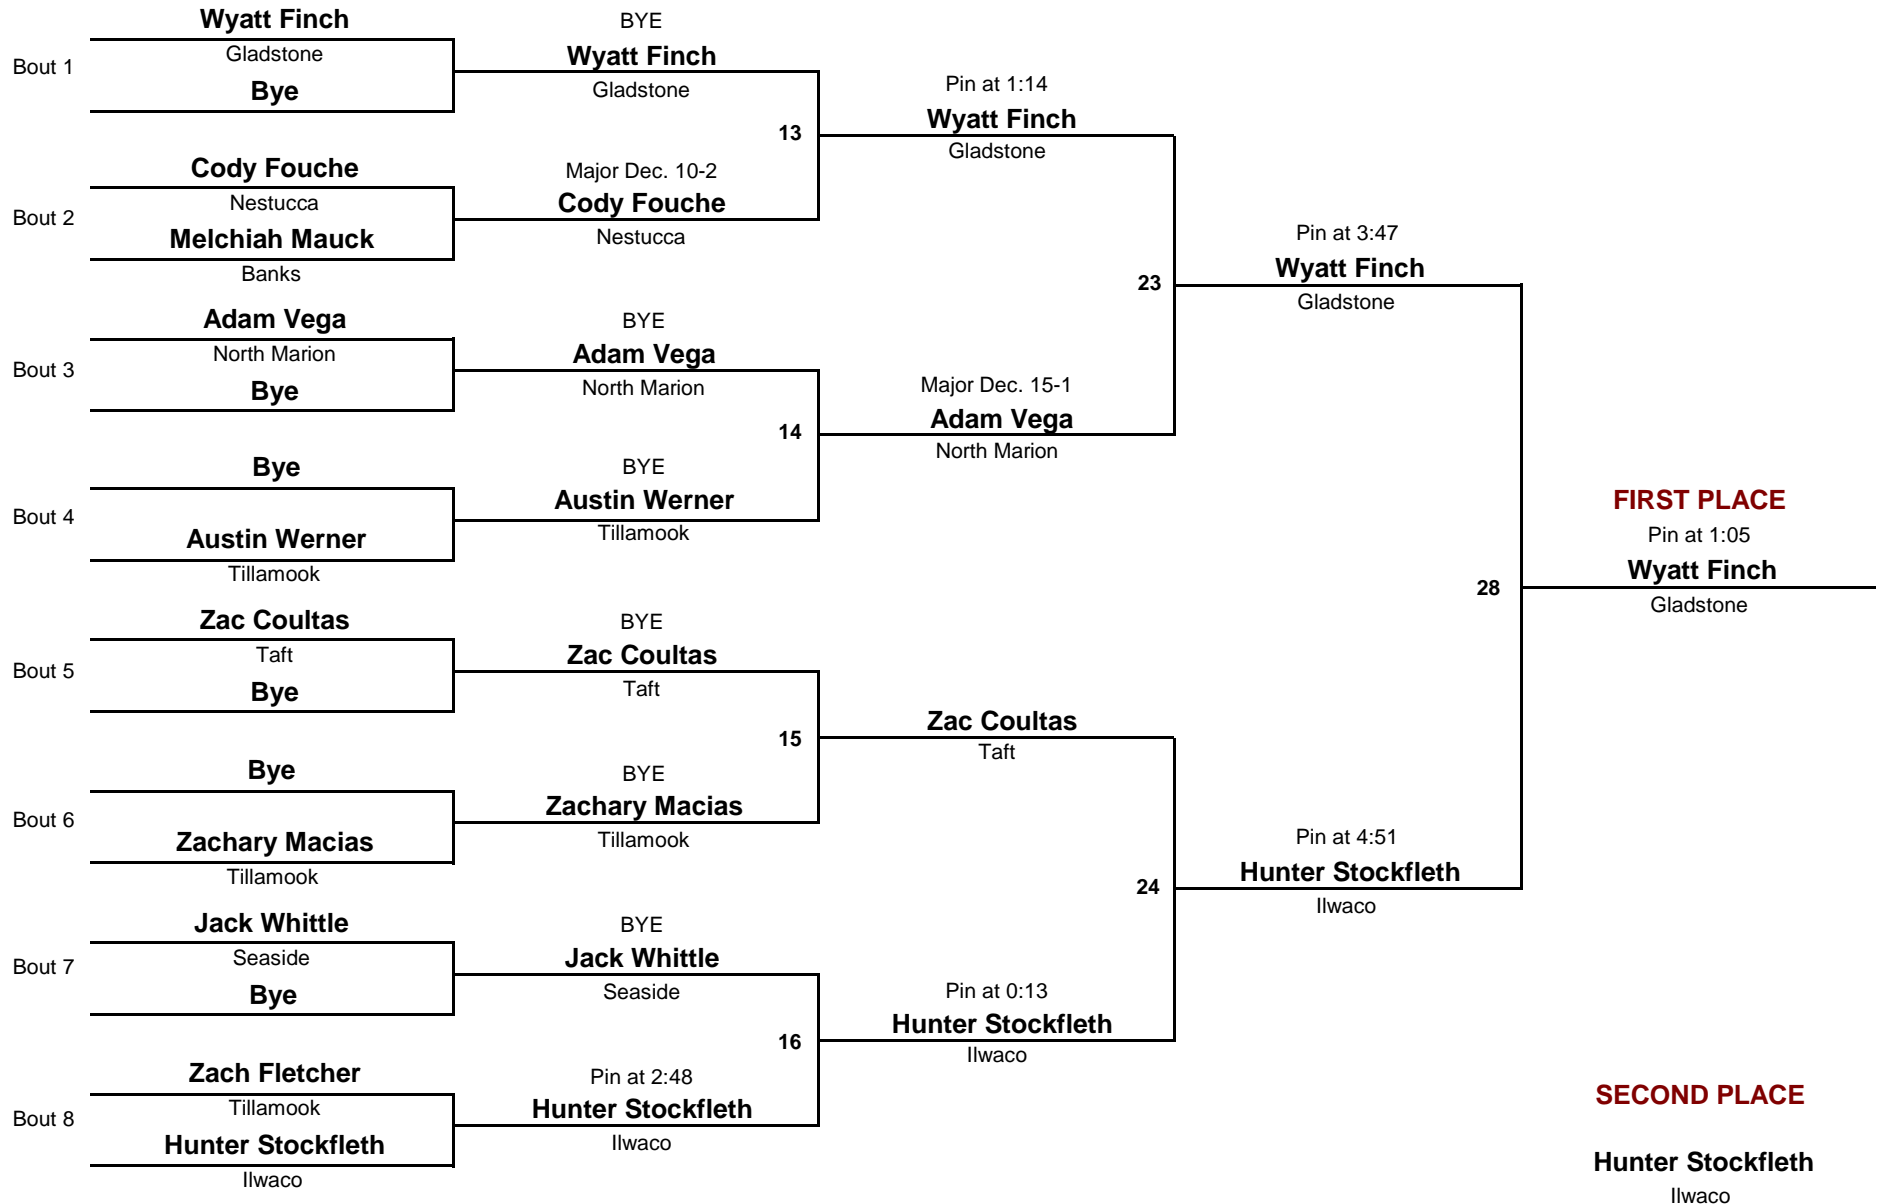

HS
DIVISION

120
WEIGHT

Bill Hagerty Invitational Nestucca

December 15, 2012

Championship Rounds

0

HS
DIVISION

120
WEIGHT