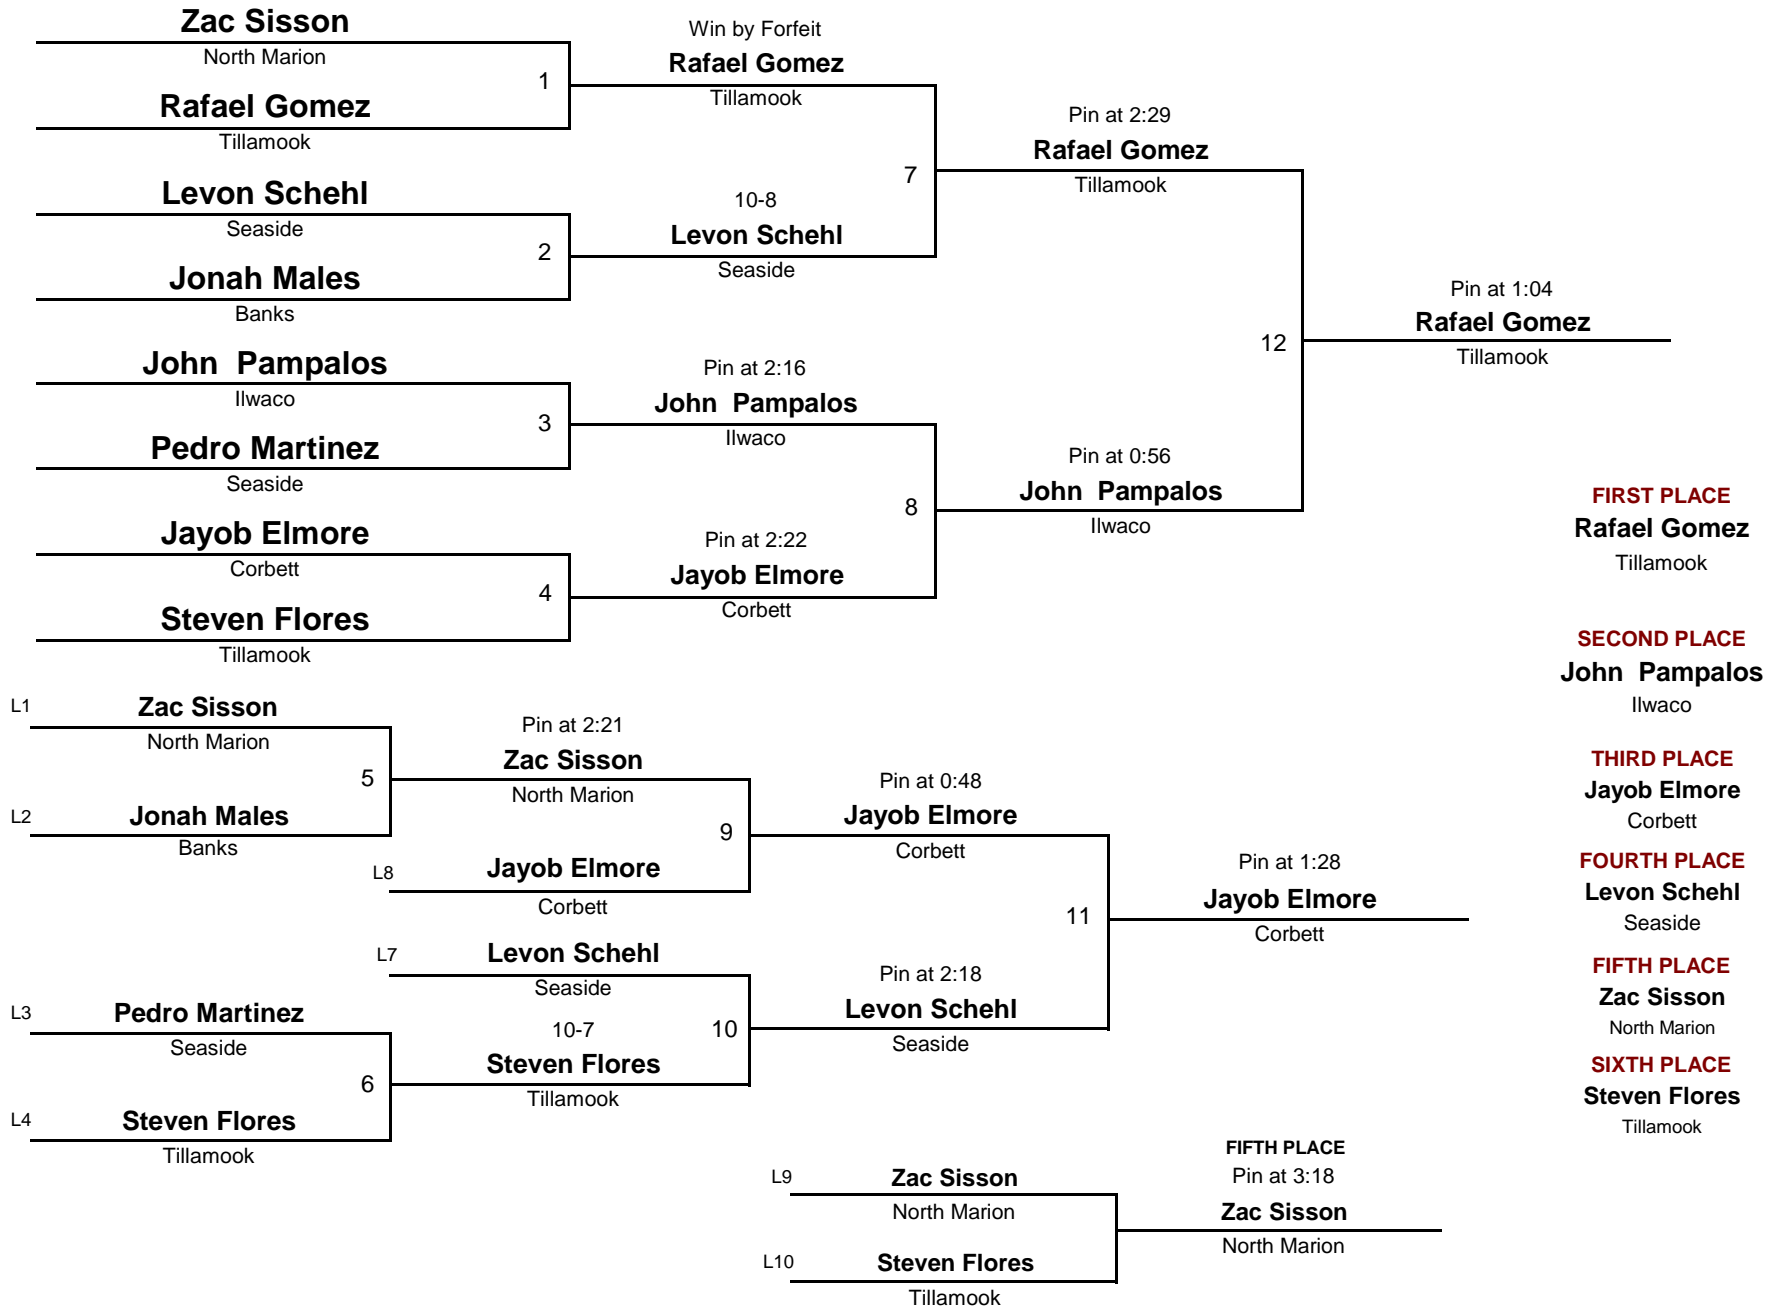

Championship Rounds

0

HS
DIVISION

195
WEIGHT

Bill Hagerty Invitational Nestucca

December 15, 2012

HS
DIVISION

220
WEIGHT