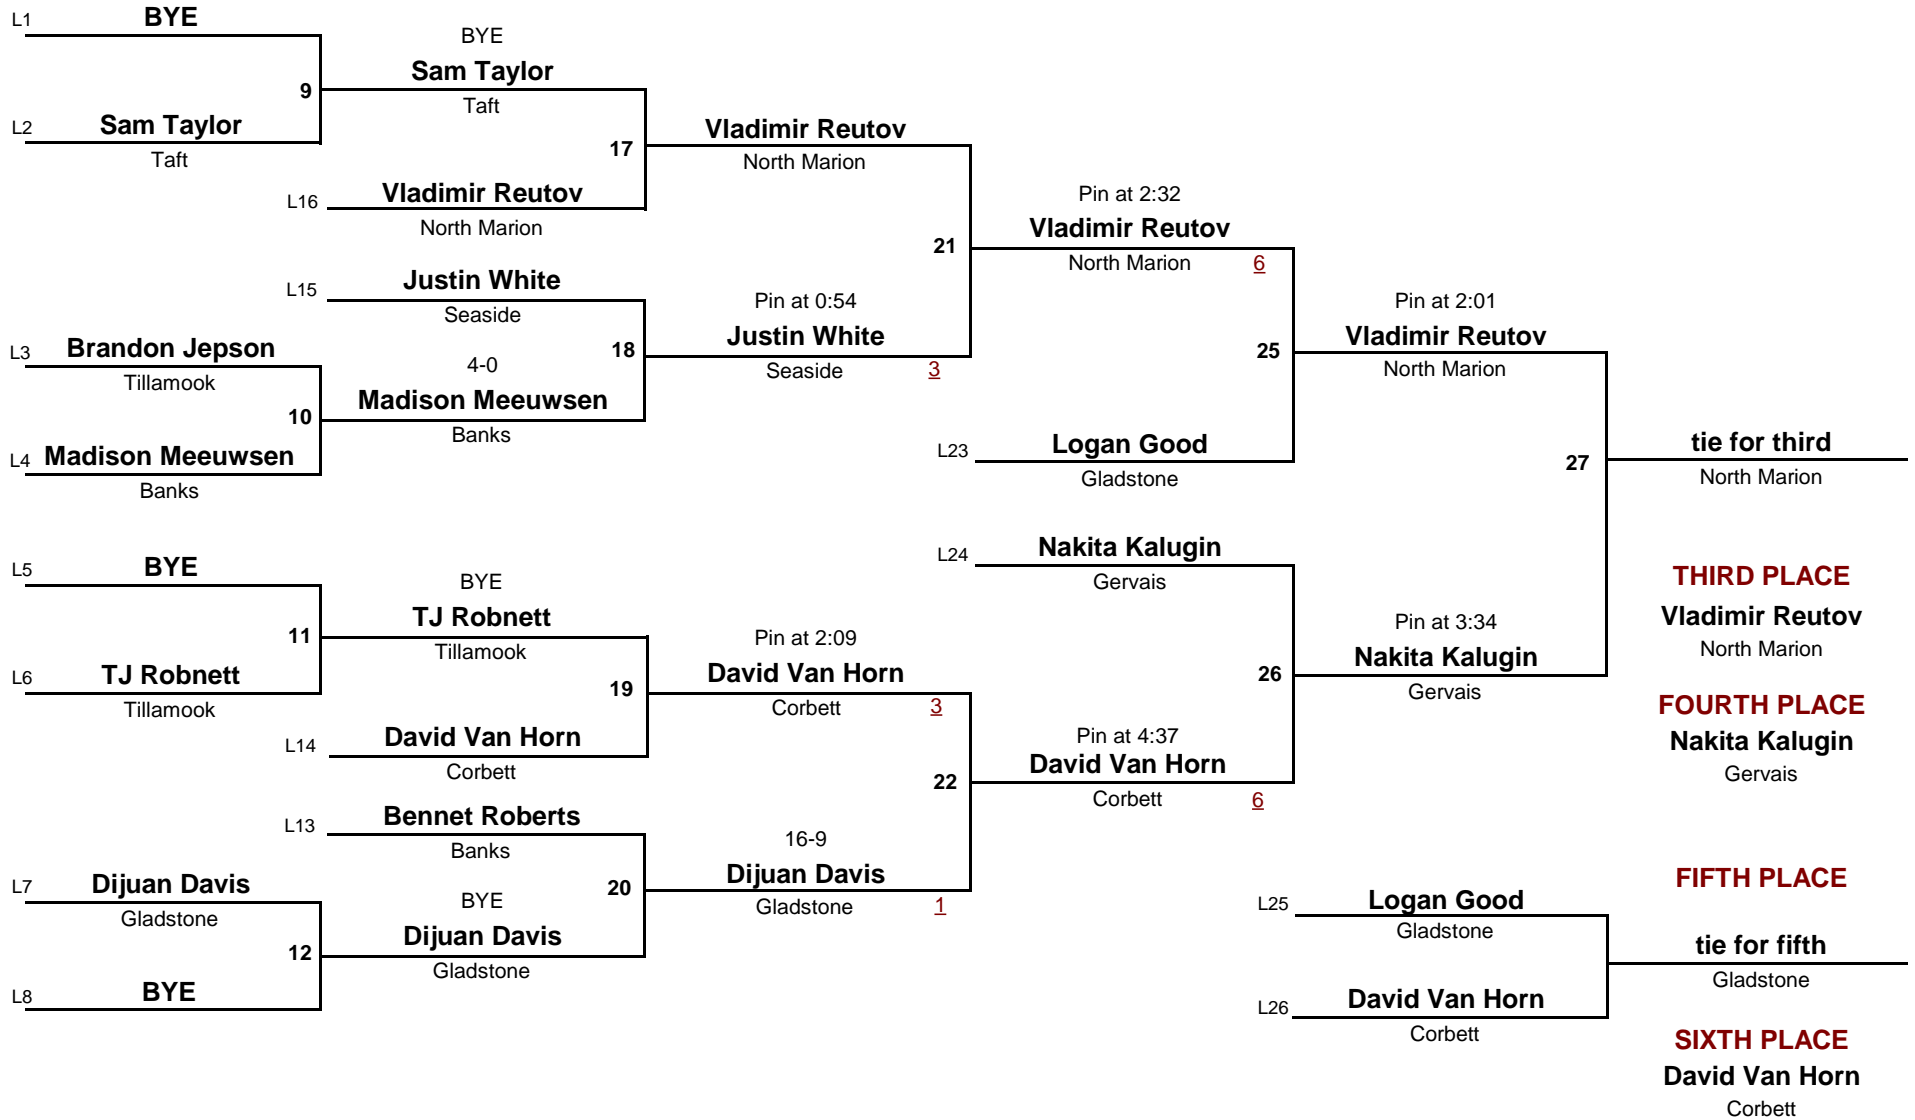

HS
DIVISION

152
WEIGHT

Bill Hagerty Invitational Nestucca

December 15, 2012

Consolation Rounds