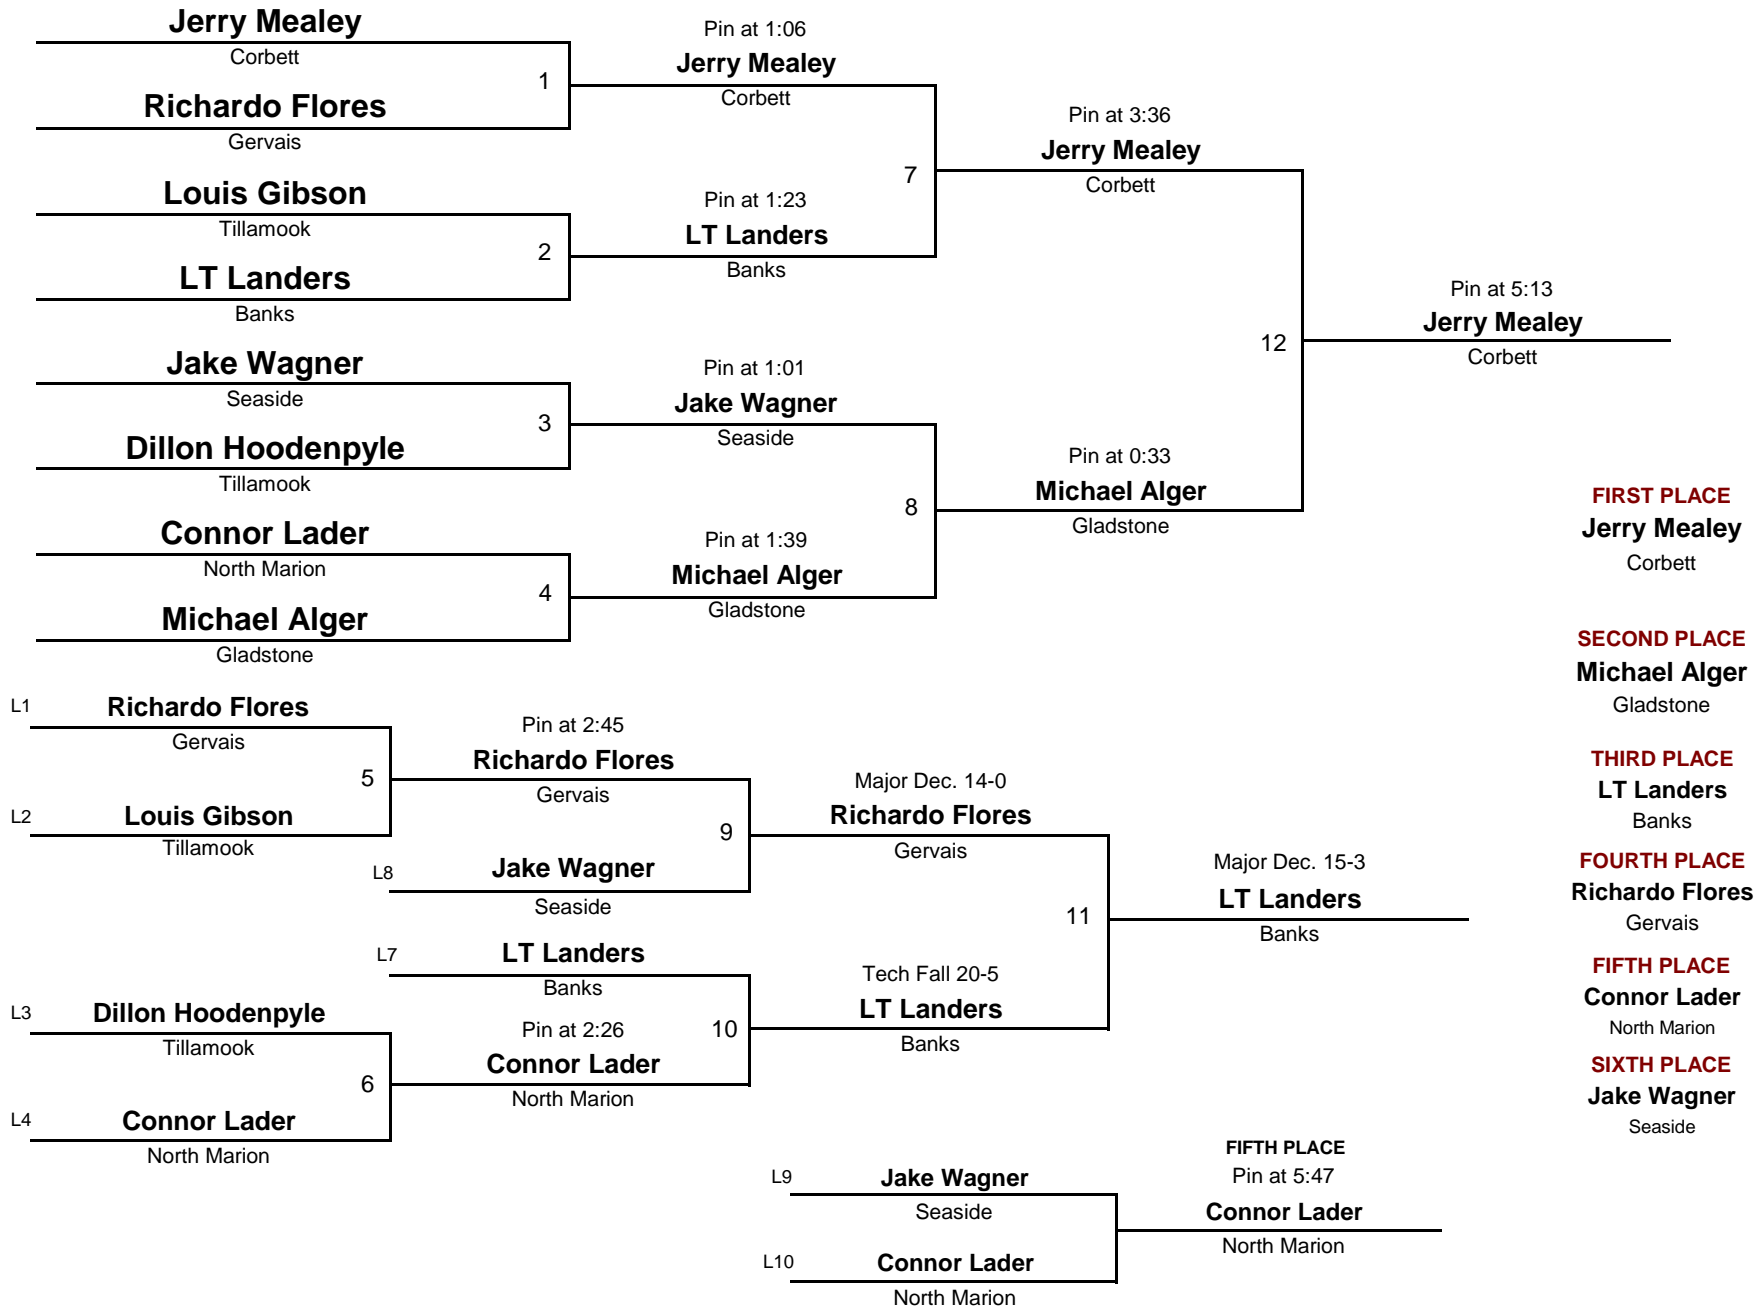

HS
DIVISION

106
WEIGHT

Bill Hagerty Invitational Nestucca

December 15, 2012

HS
DIVISION

113
WEIGHT

Bill Hagerty Invitational Nestucca

December 15, 2012