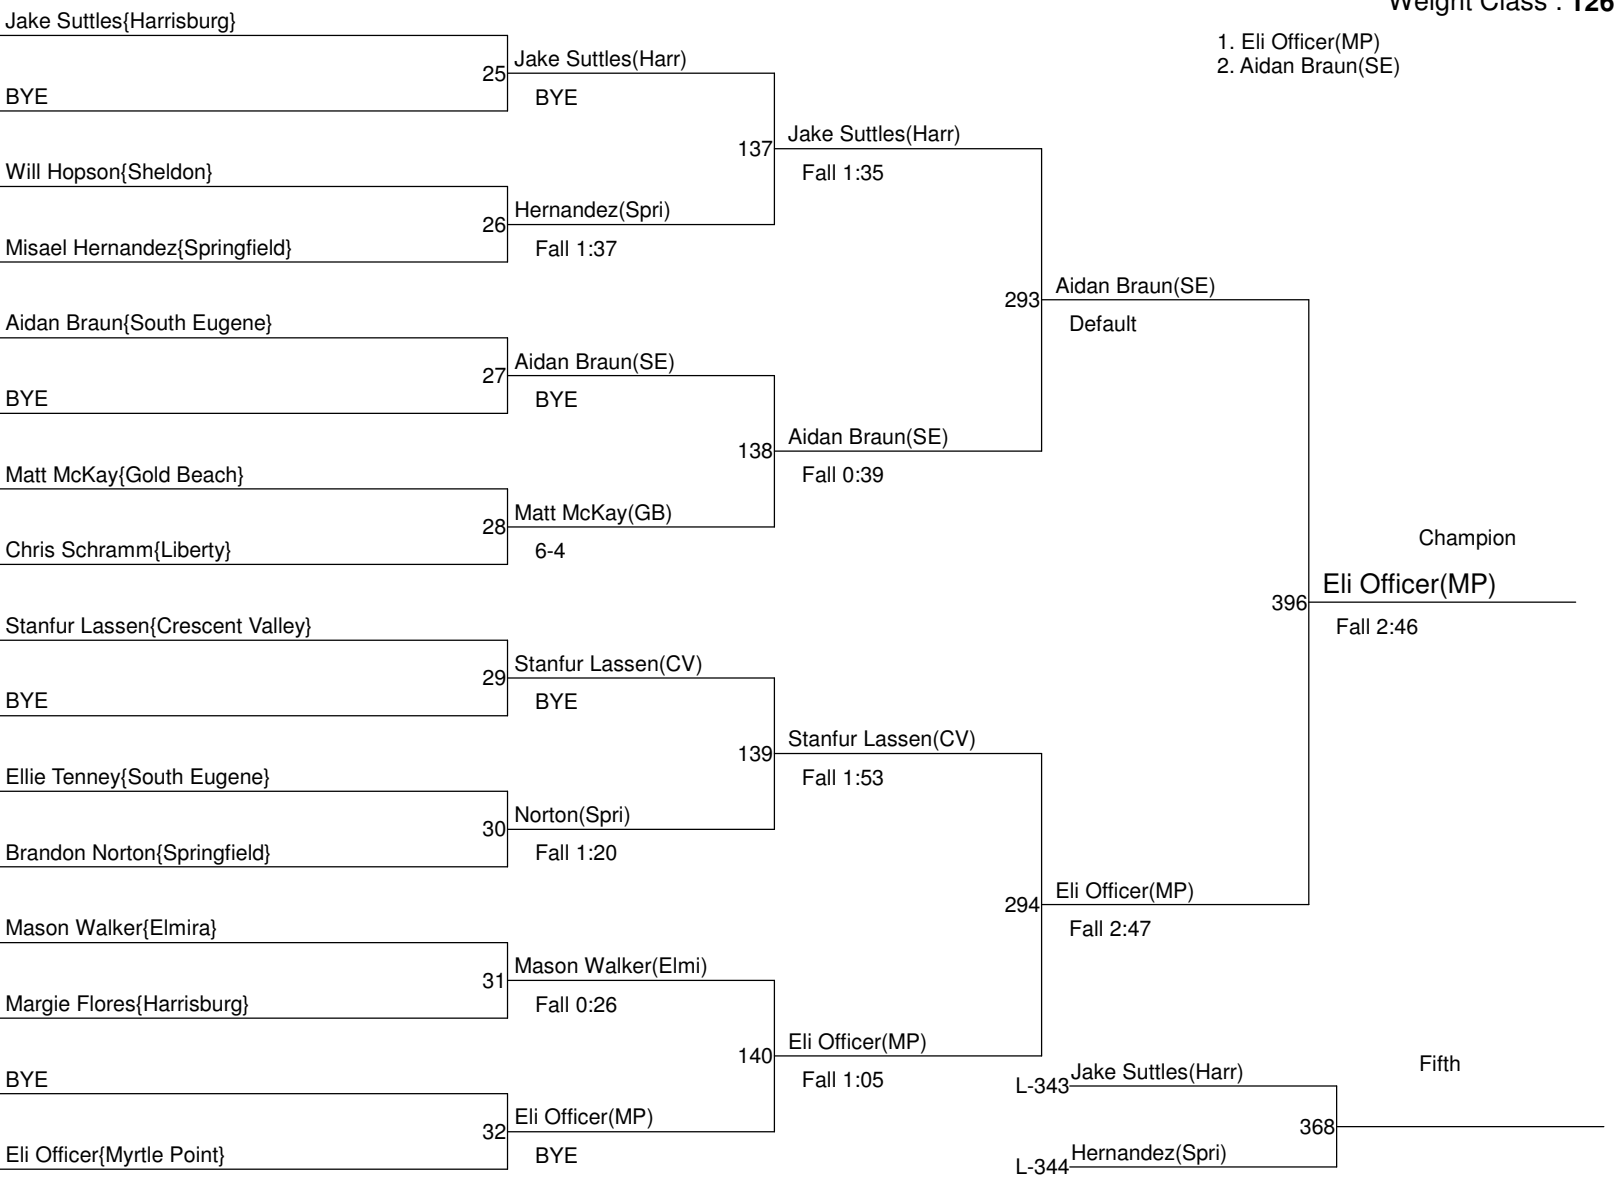

Townsend Invitational

Weight Class : 126