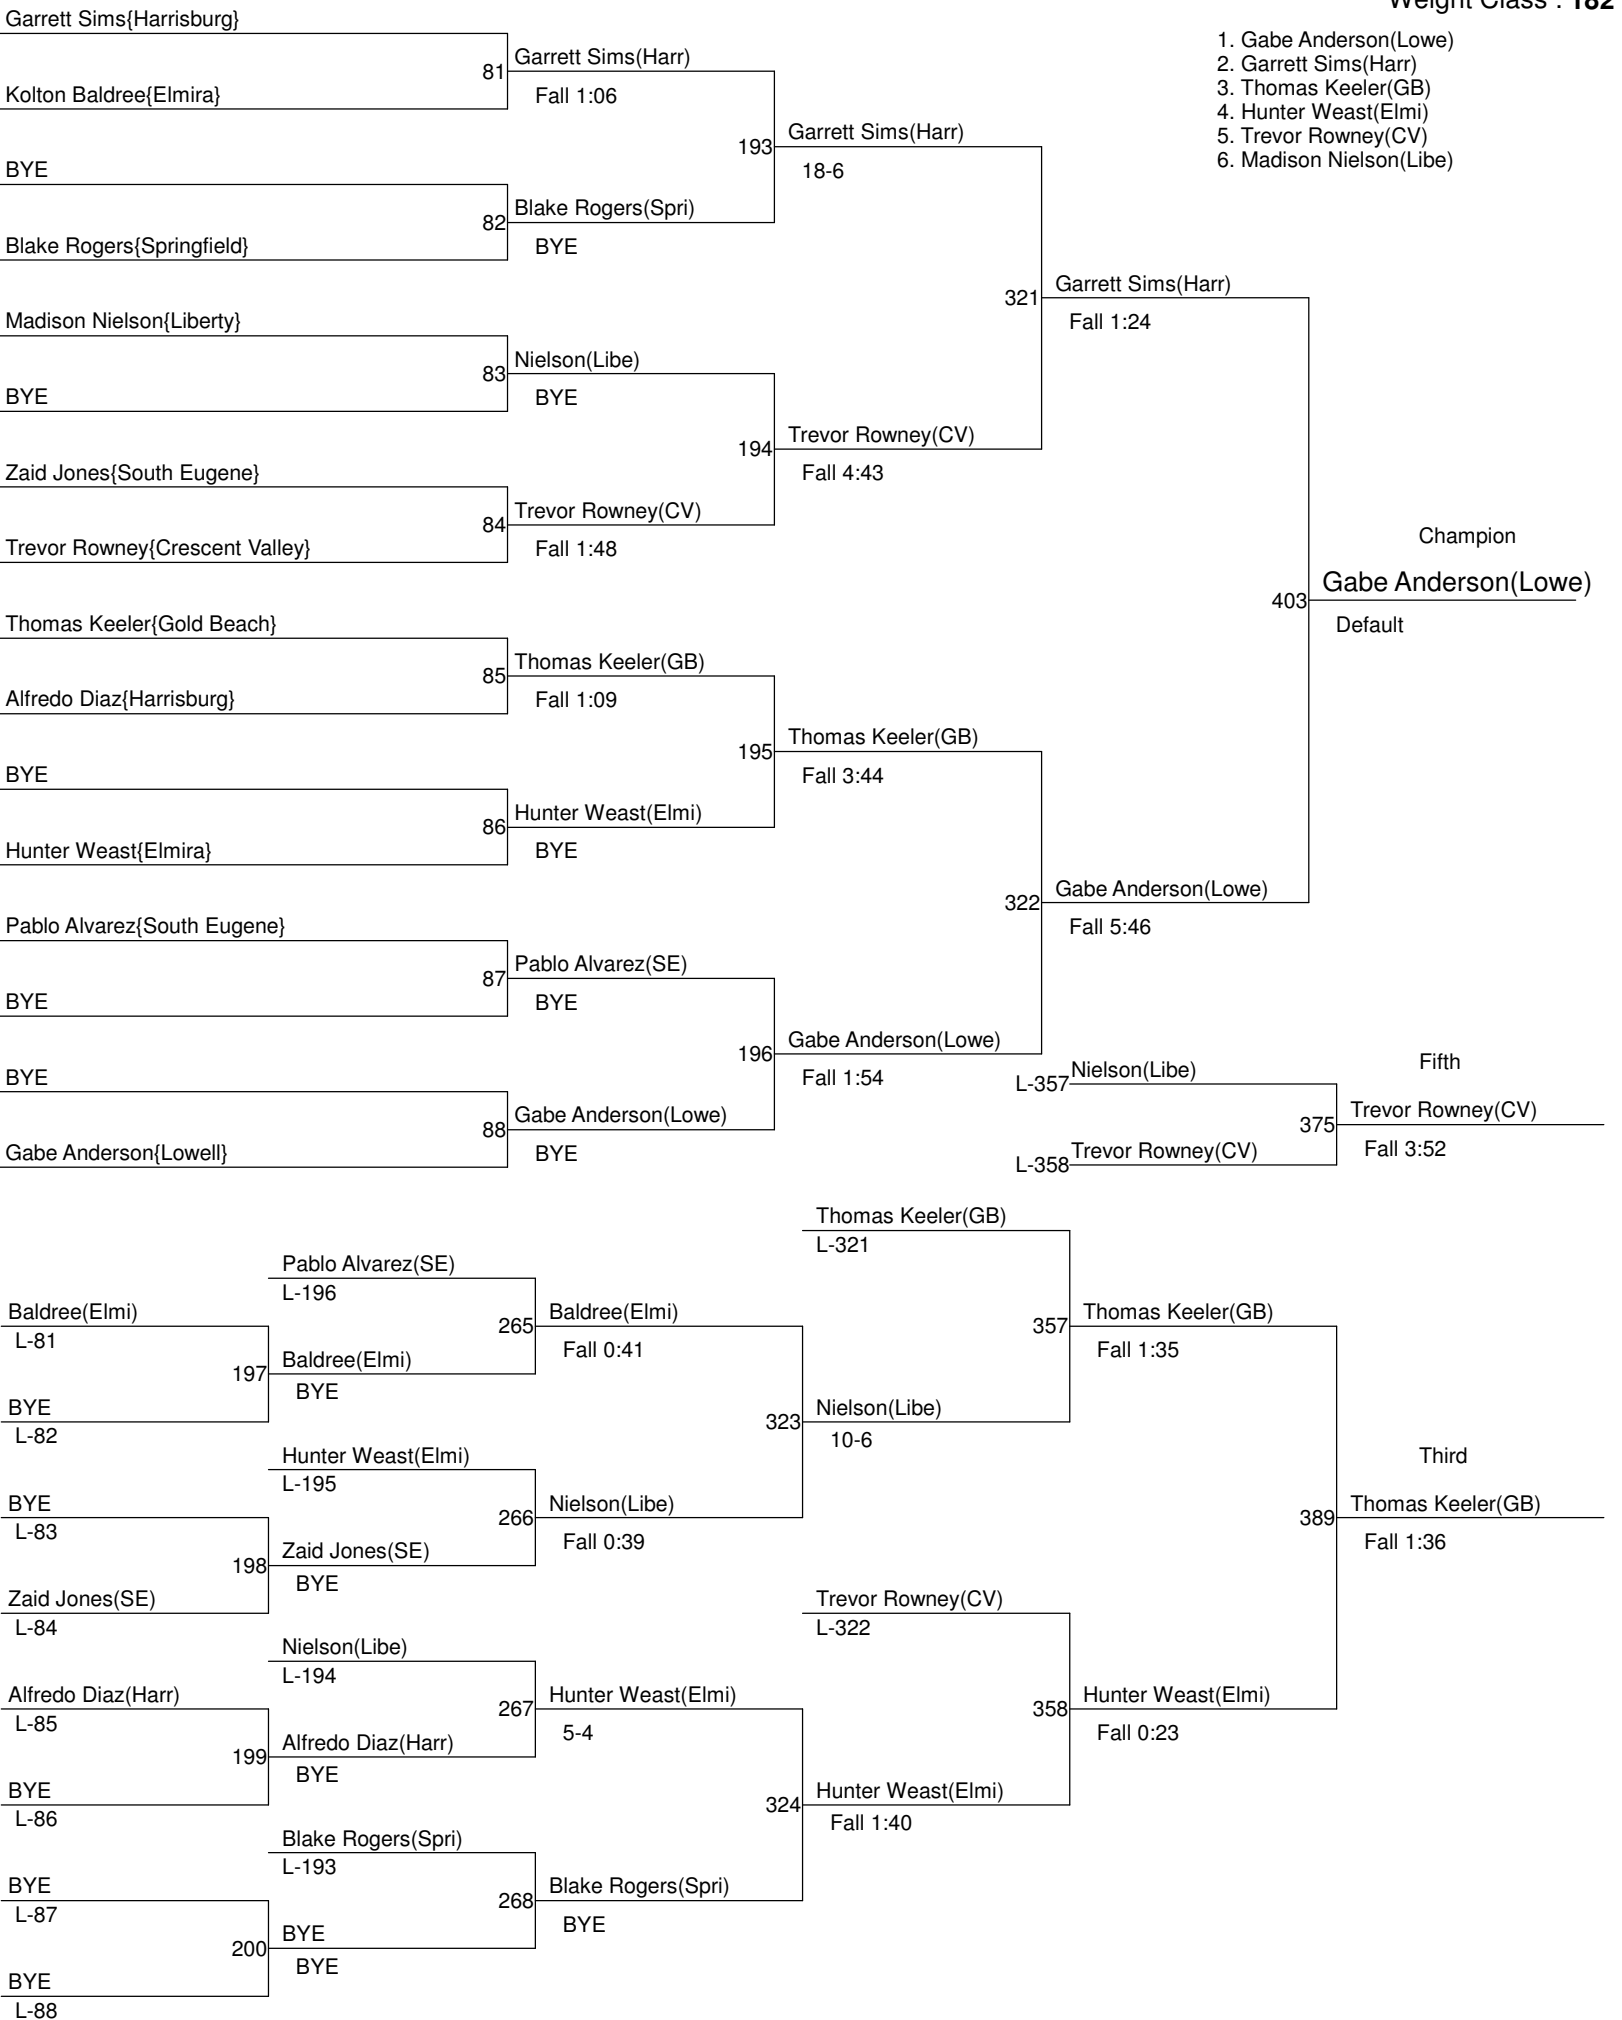

Townsend Invitational

Weight Class : **182**