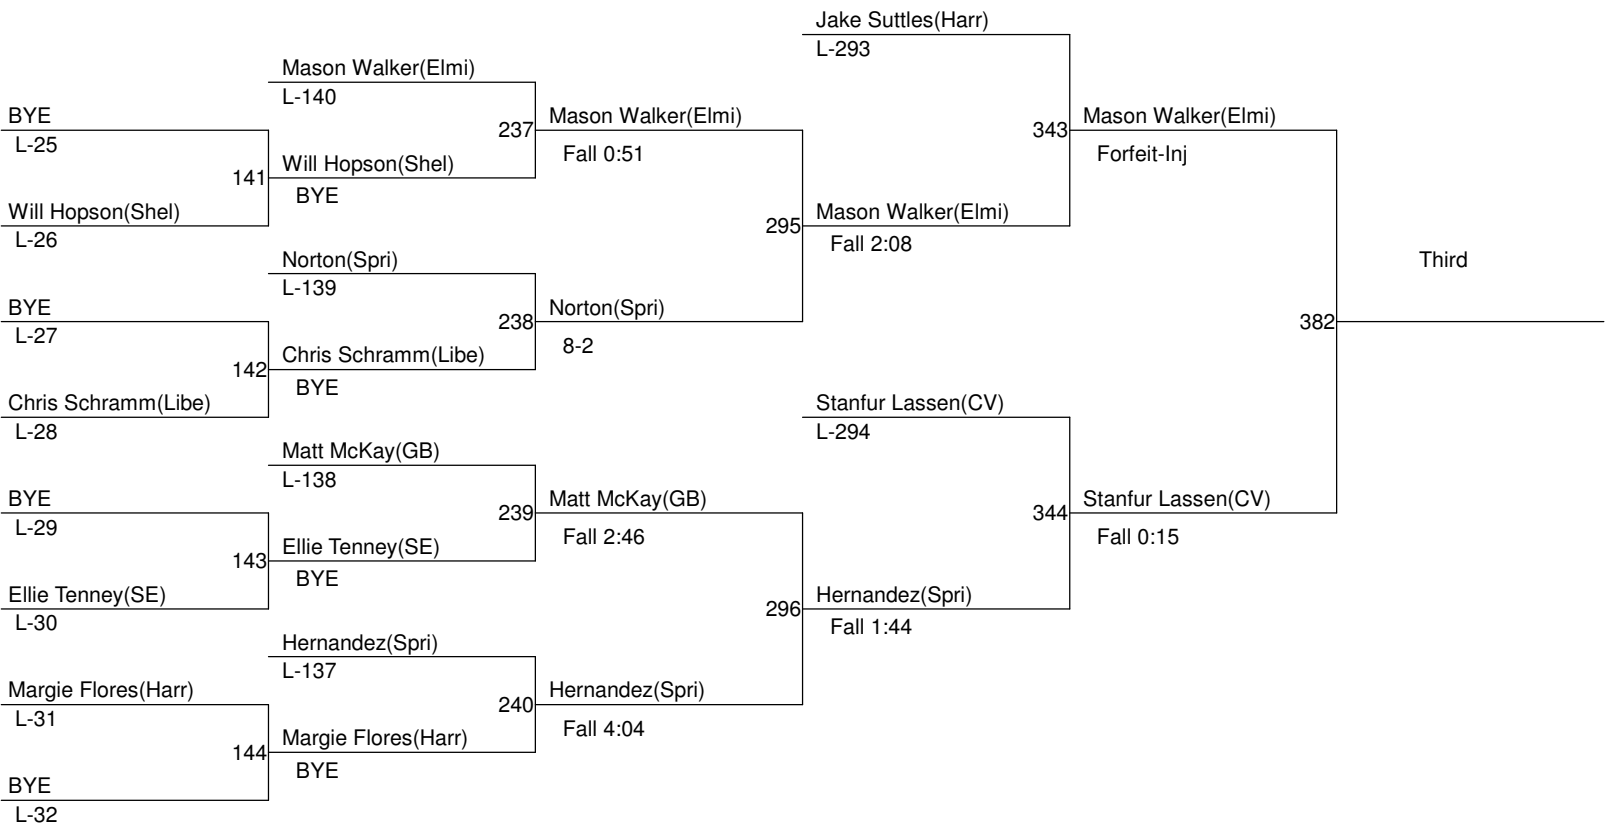

Townsend Invitational

Weight Class : 126