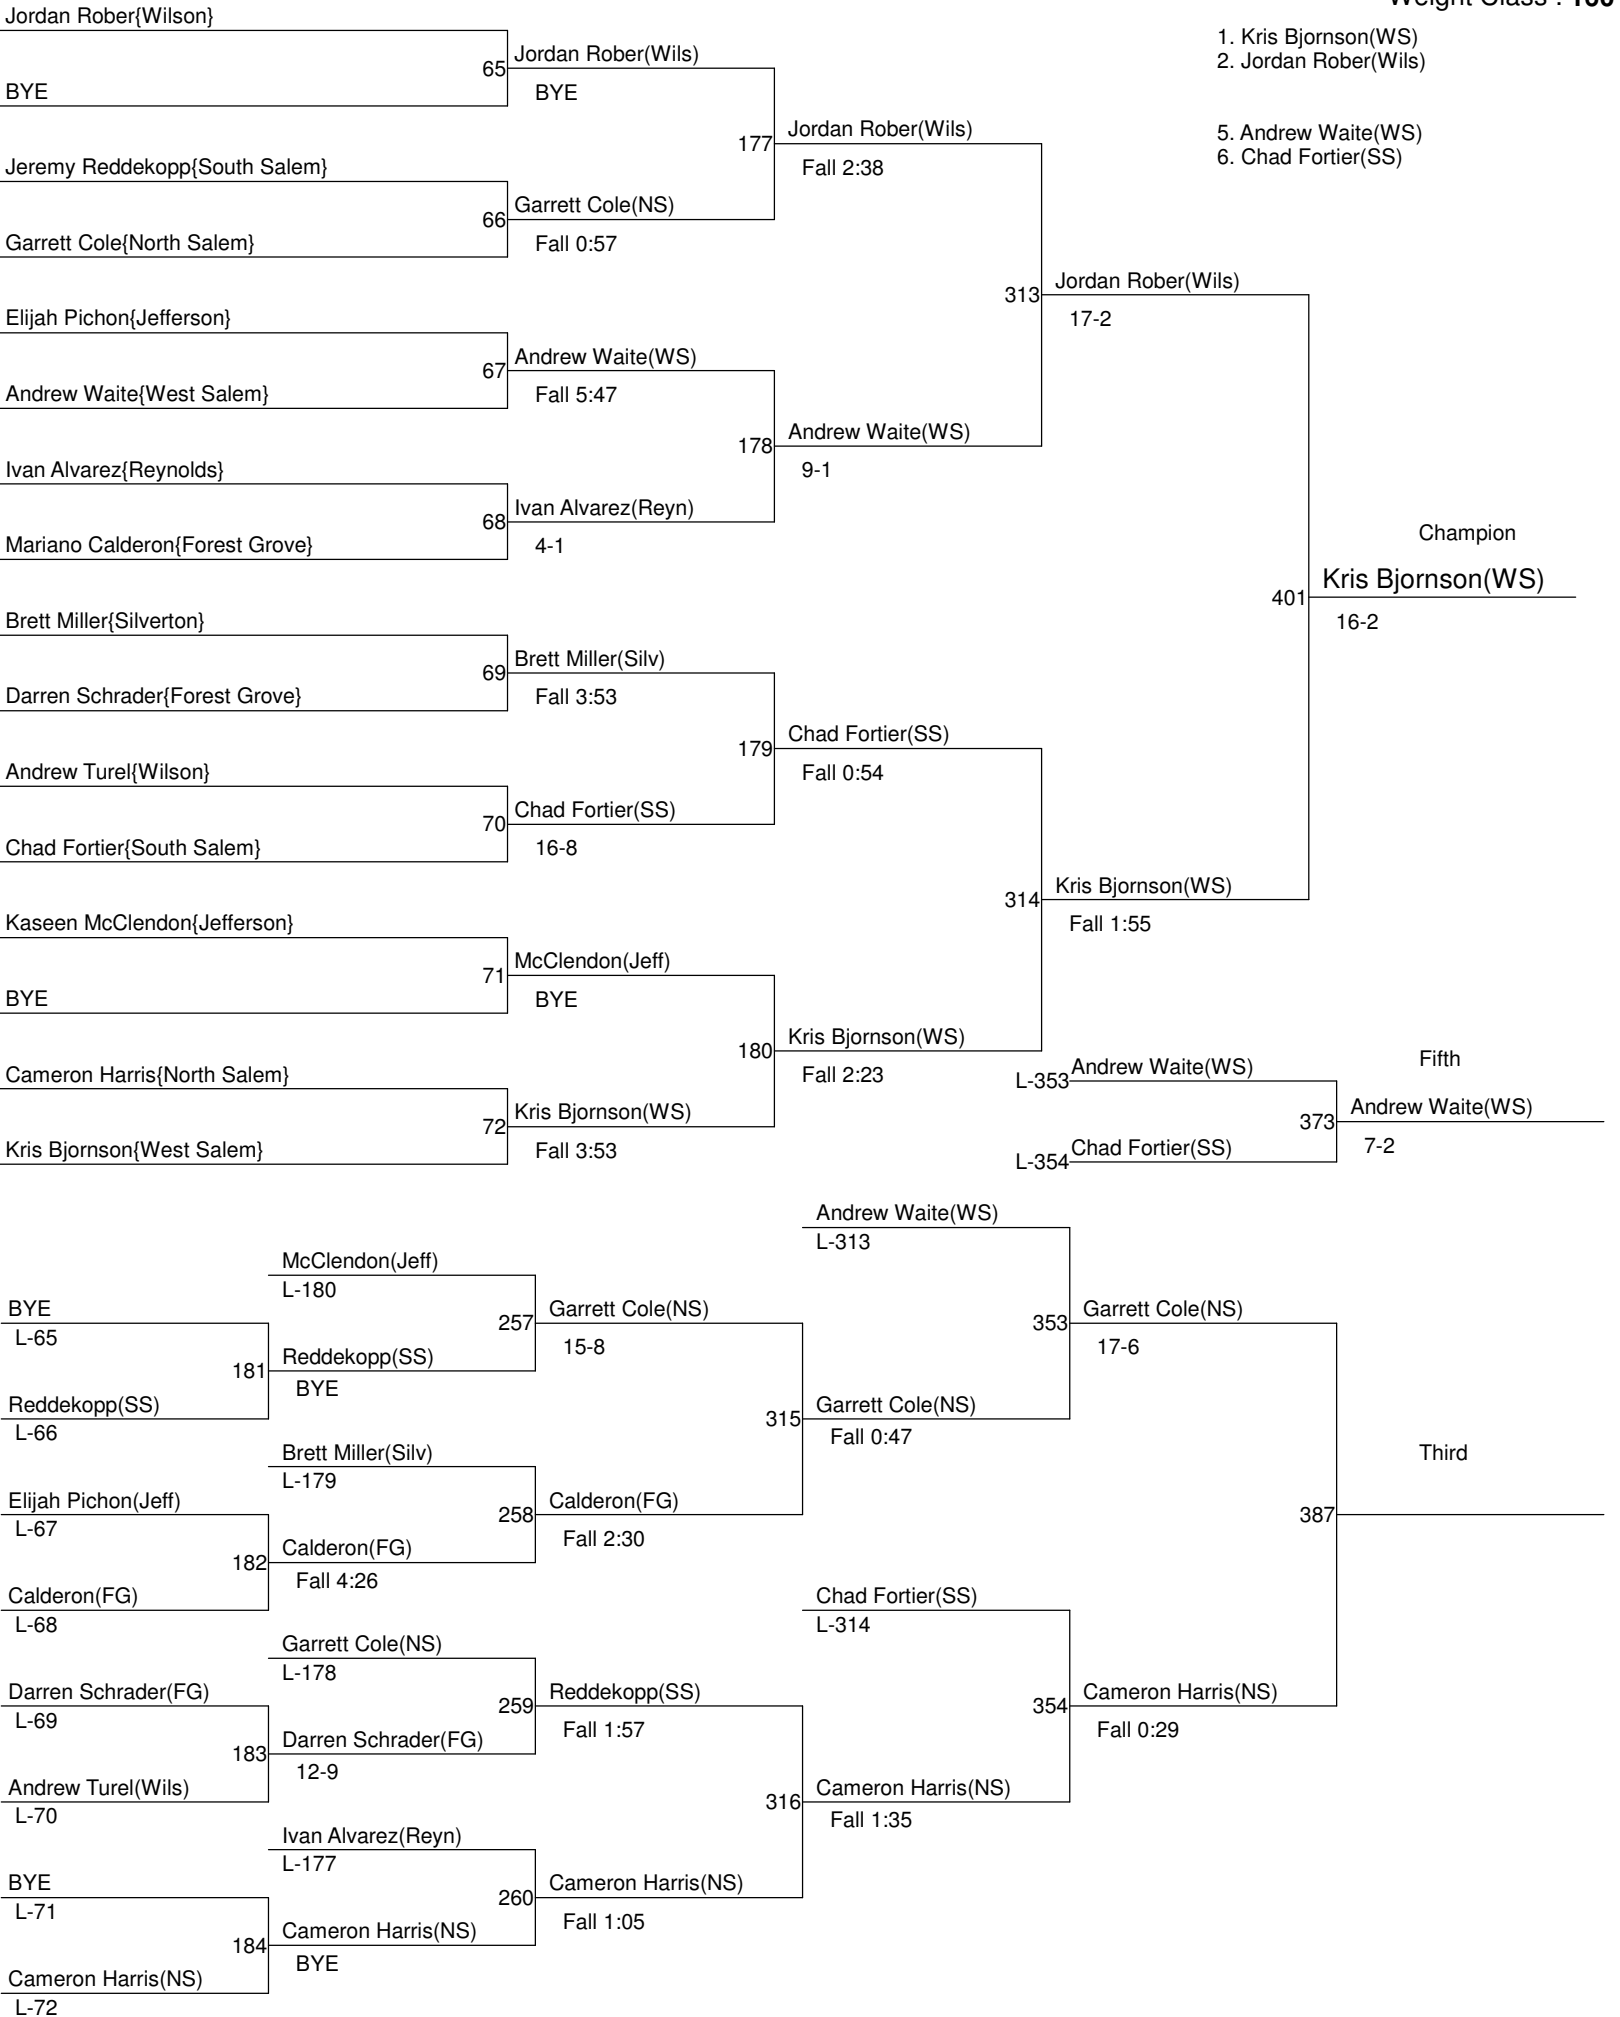

West Salem Titan Classic

Weight Class : 160