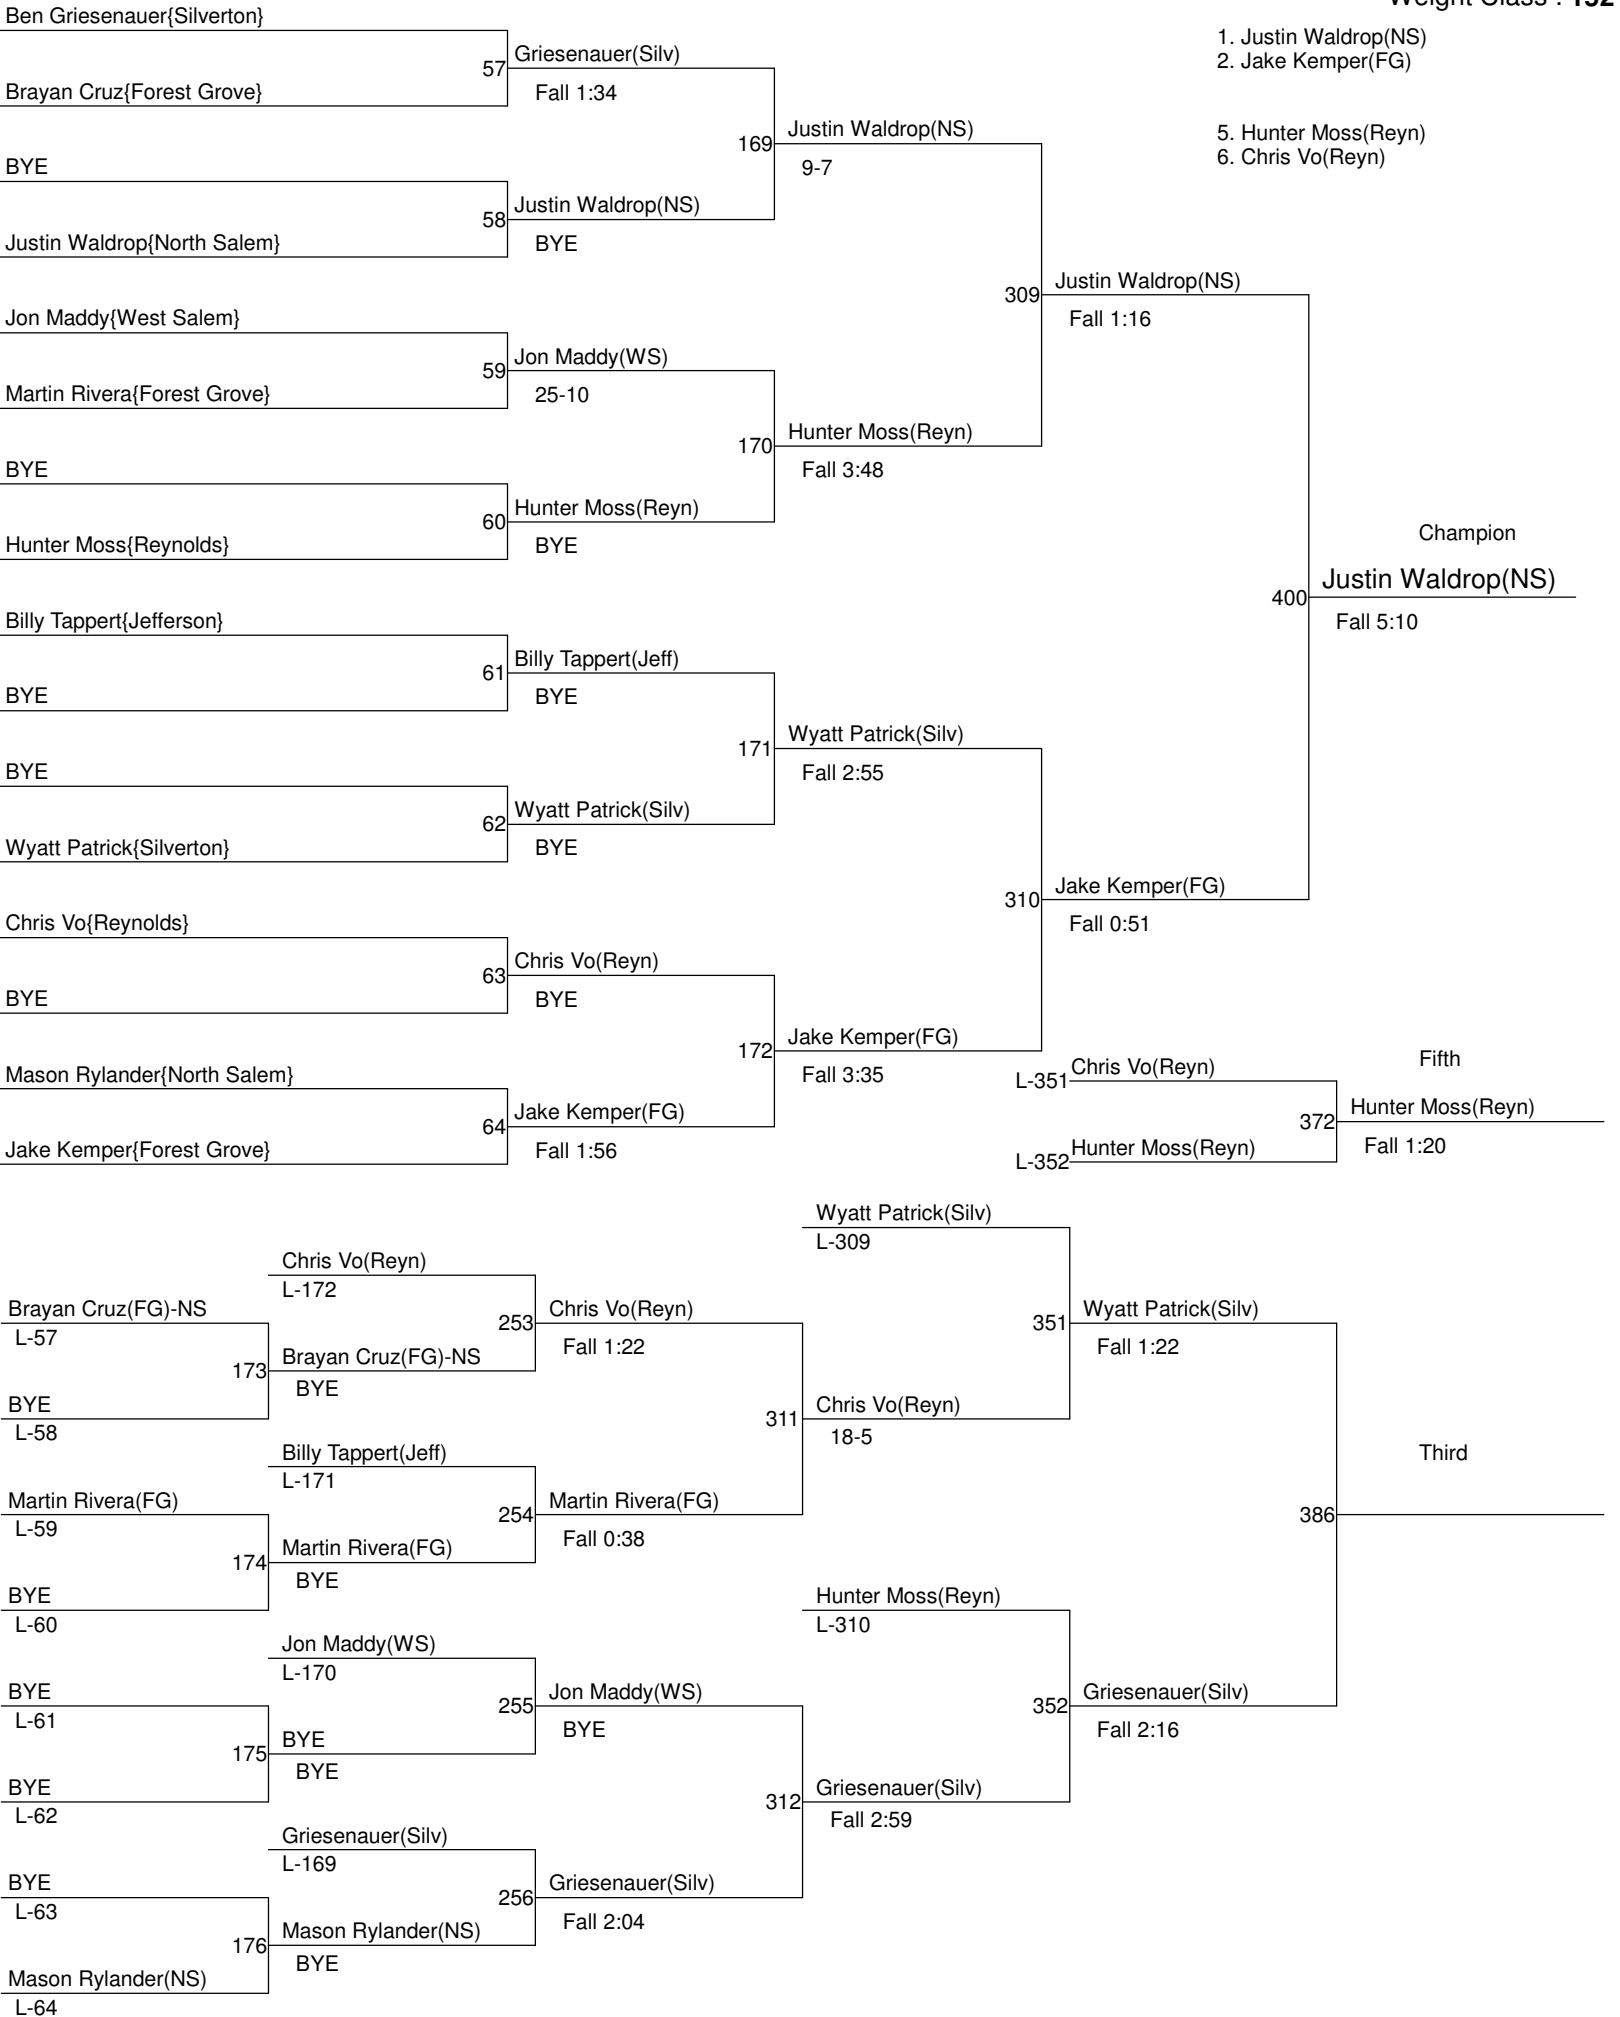

West Salem Titan Classic

Weight Class : 152