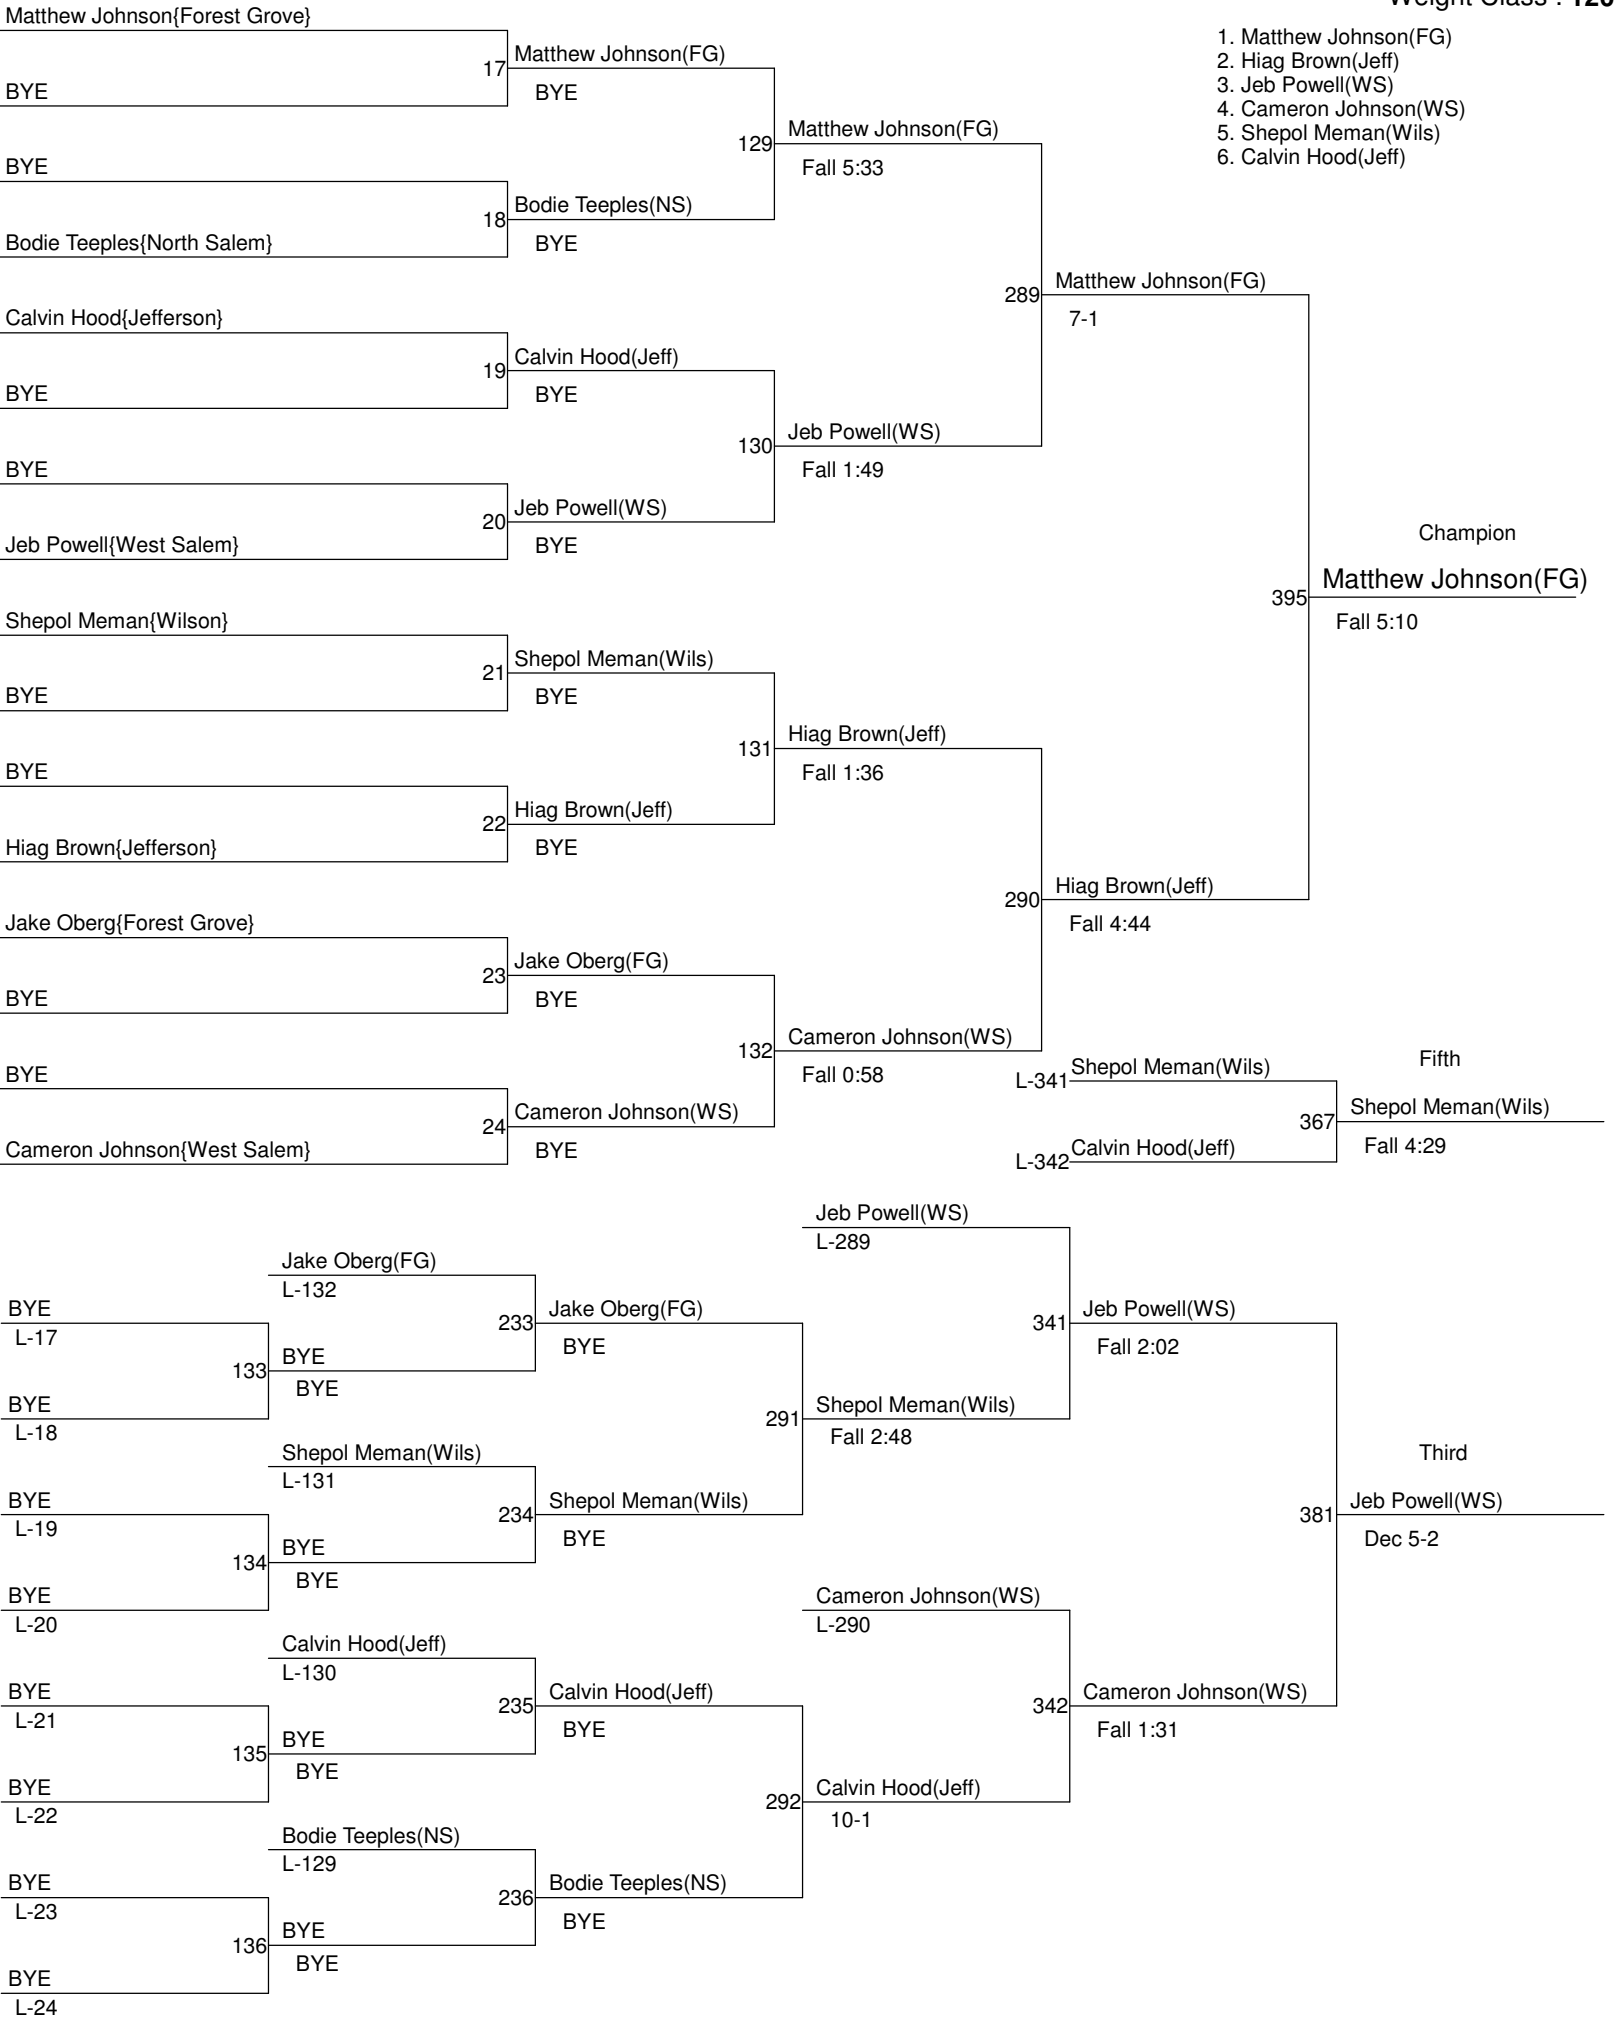

West Salem Titan Classic

Weight Class : 120