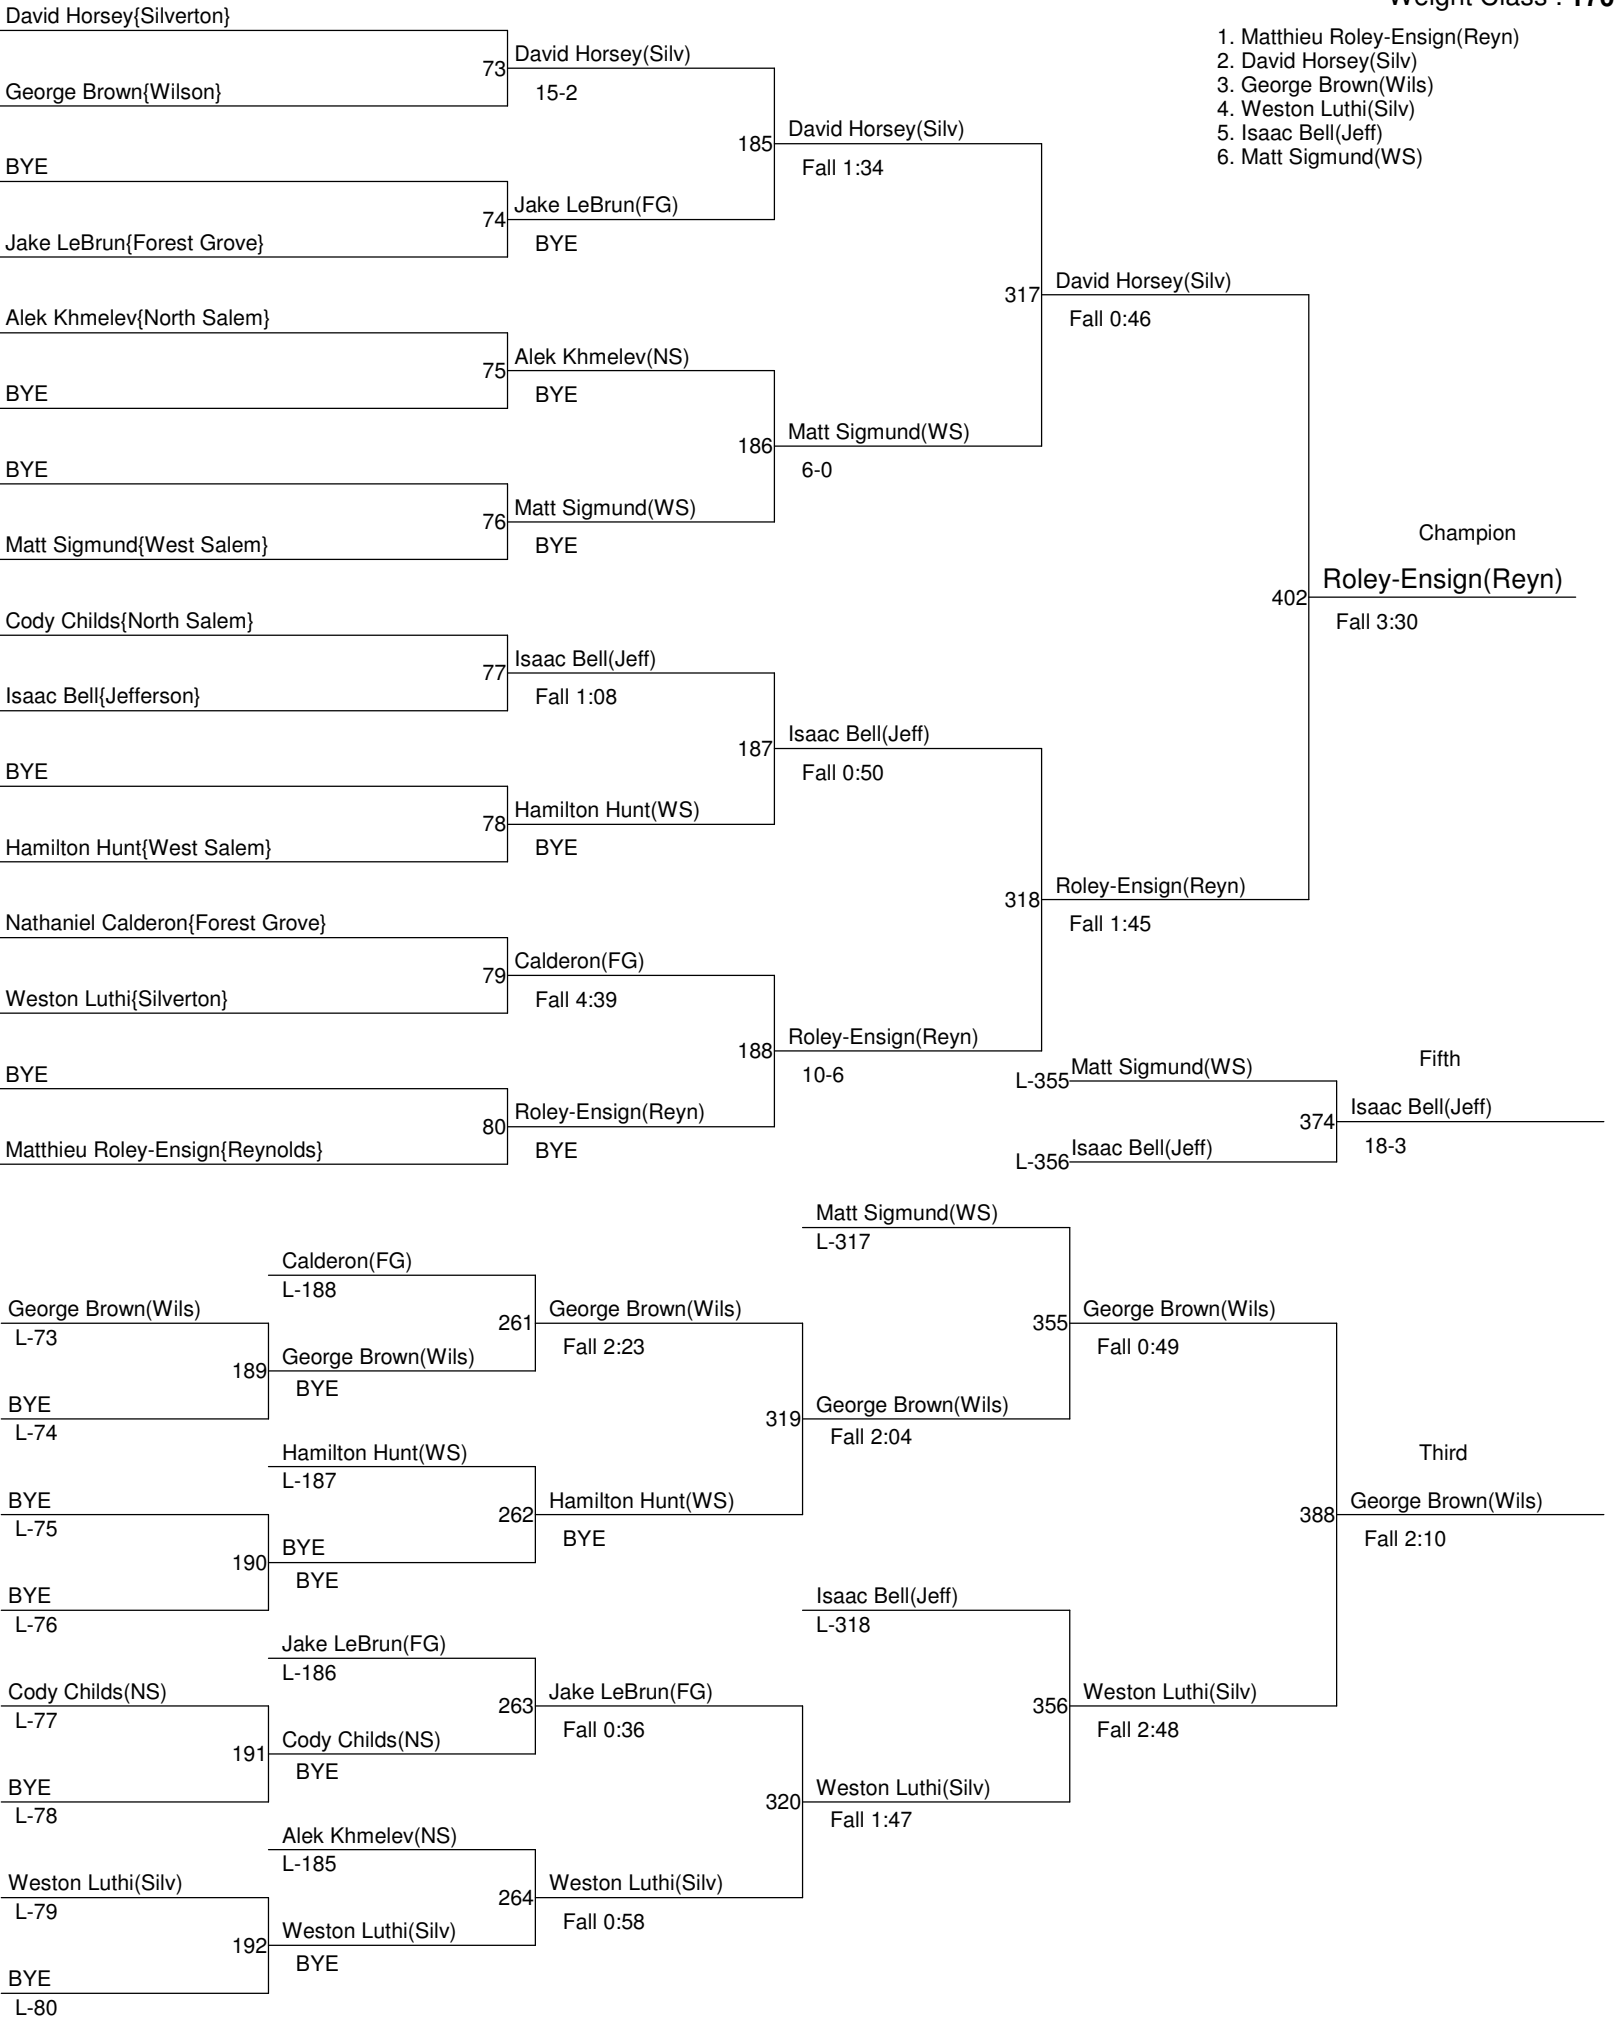

West Salem Titan Classic

Weight Class : 170