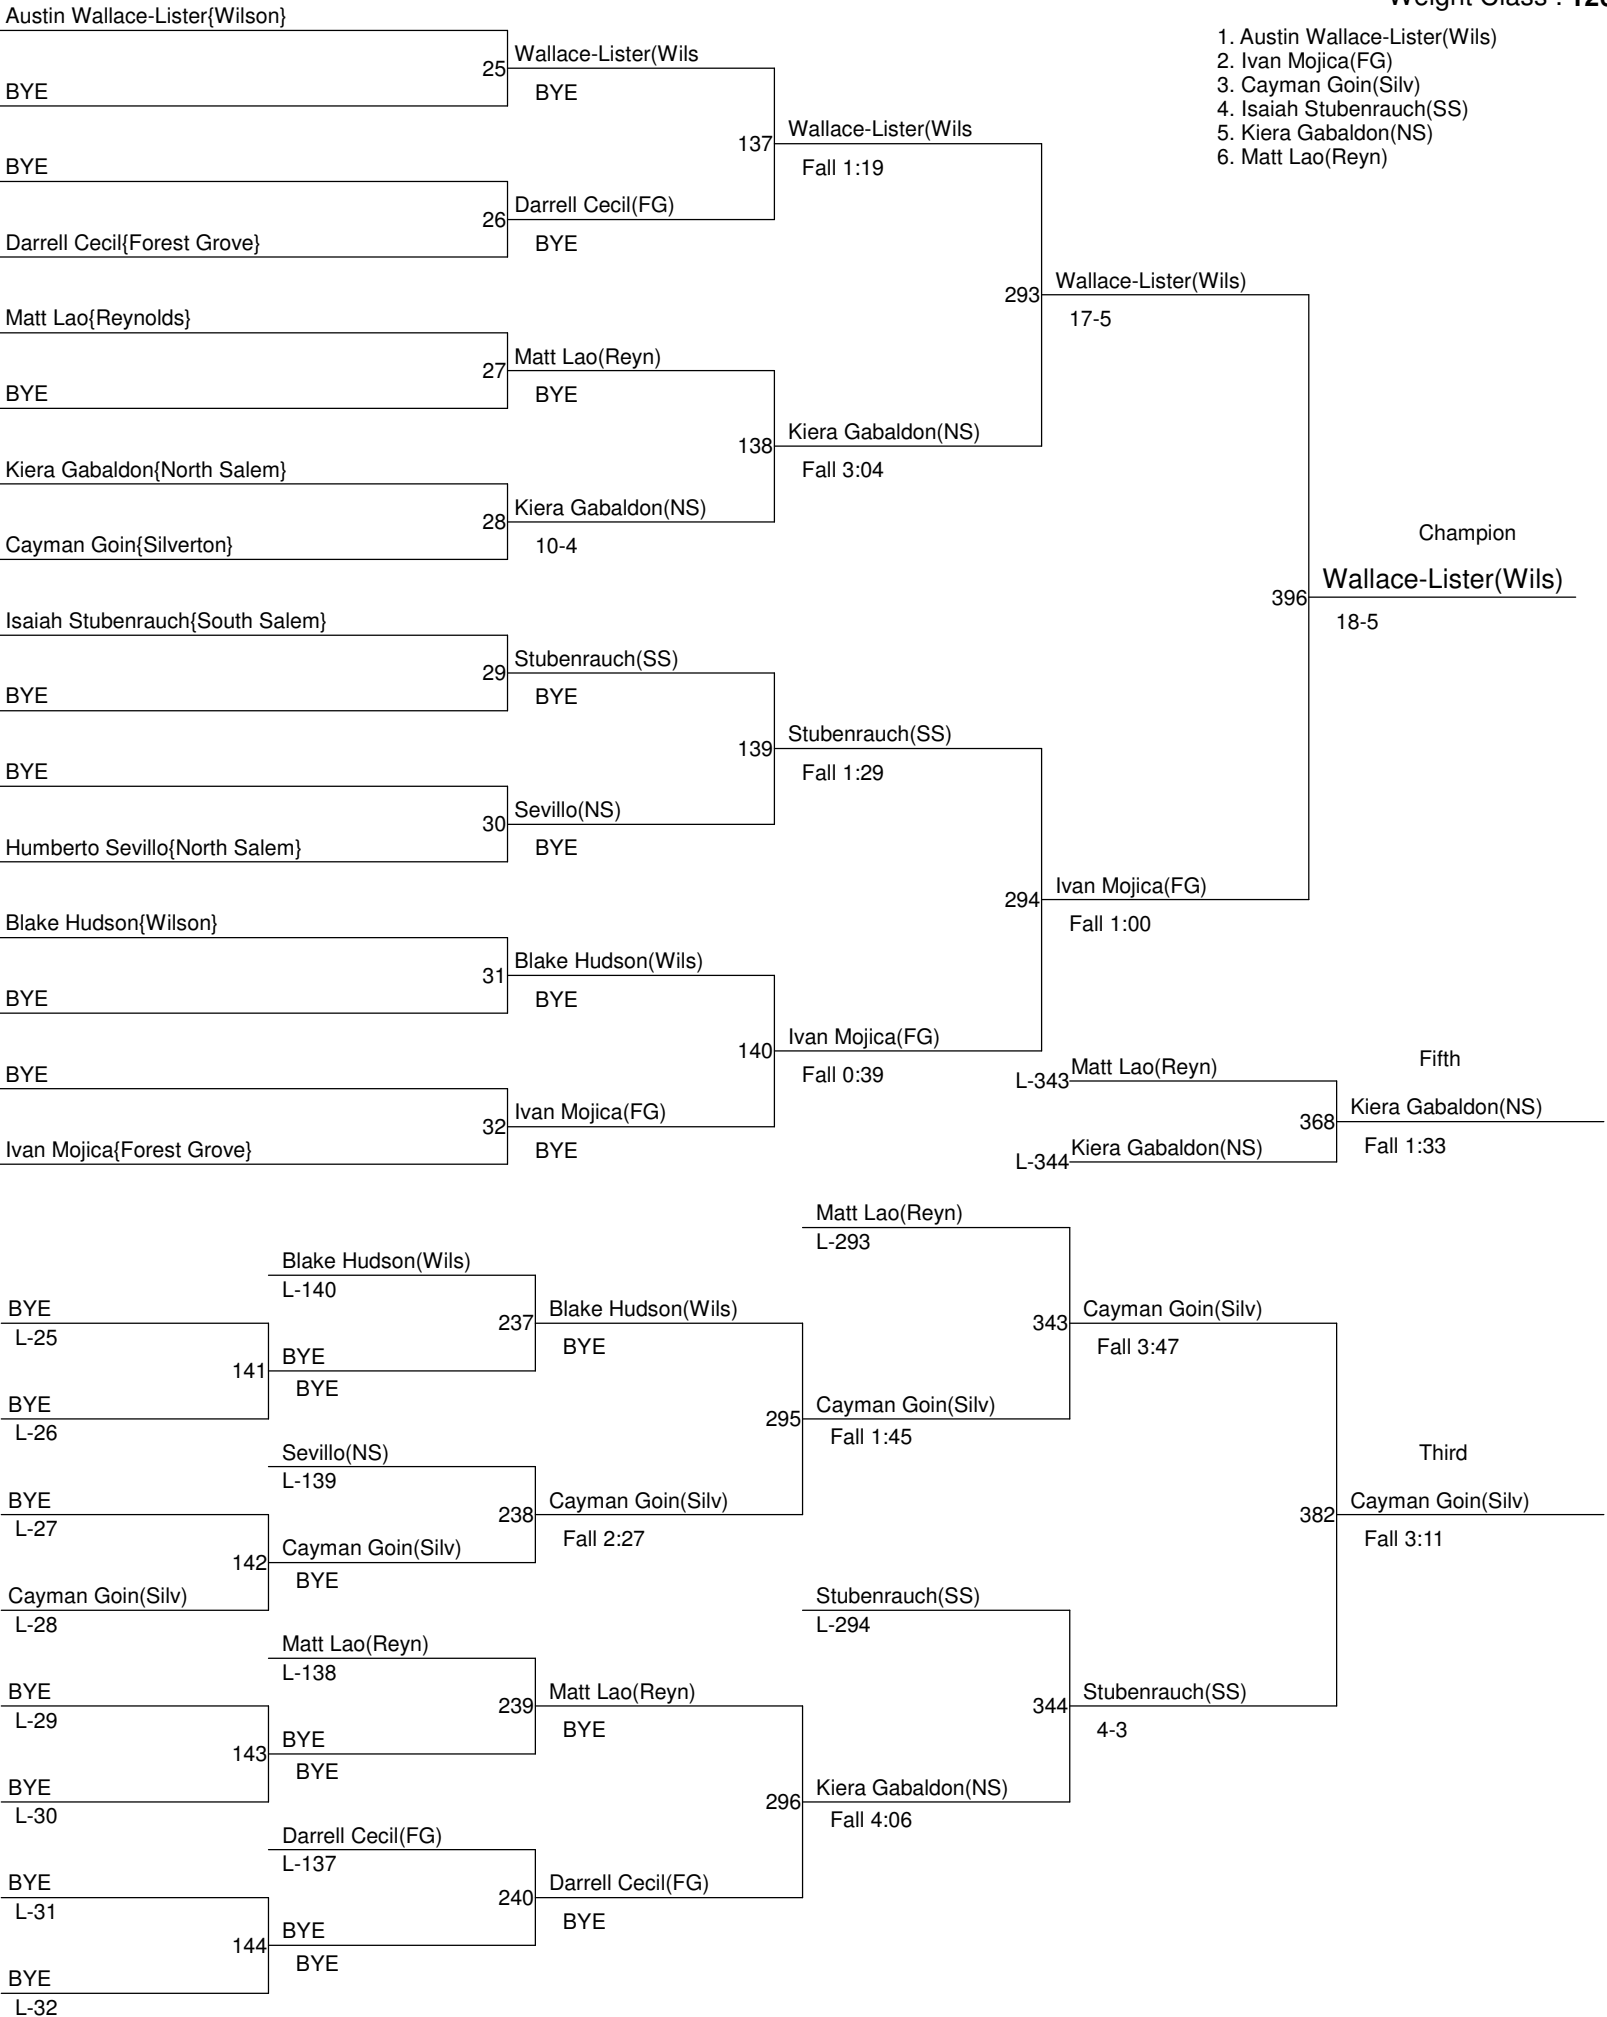

West Salem Titan Classic

Weight Class : 126