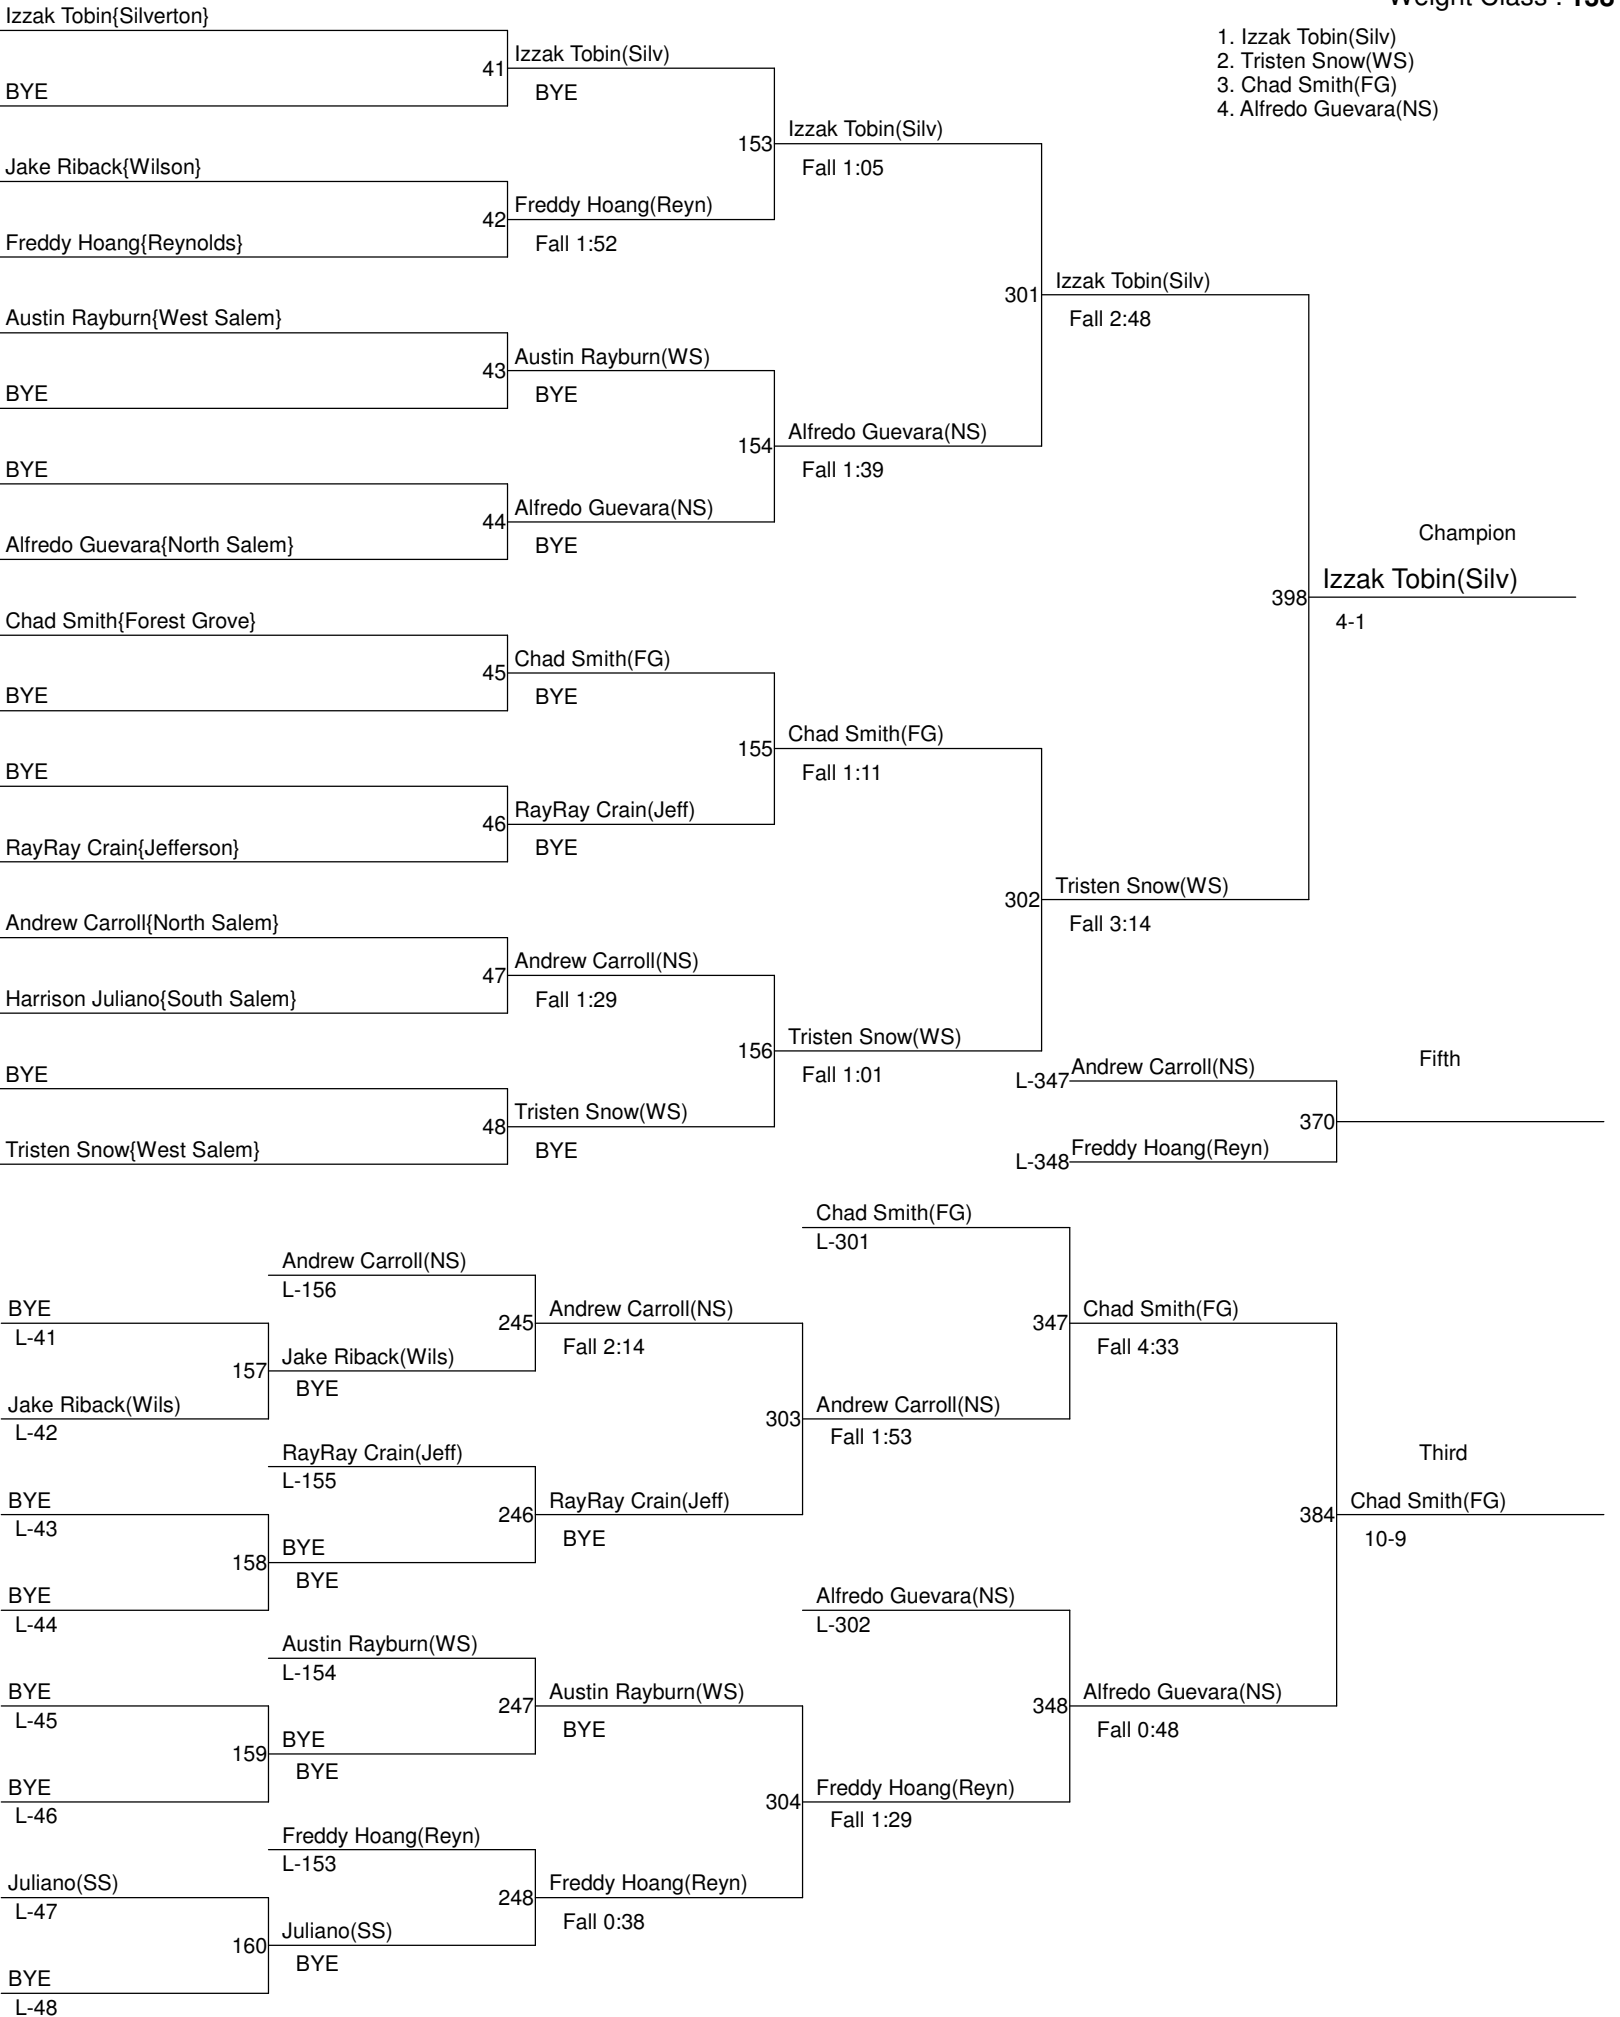

West Salem Titan Classic

Weight Class : **138**