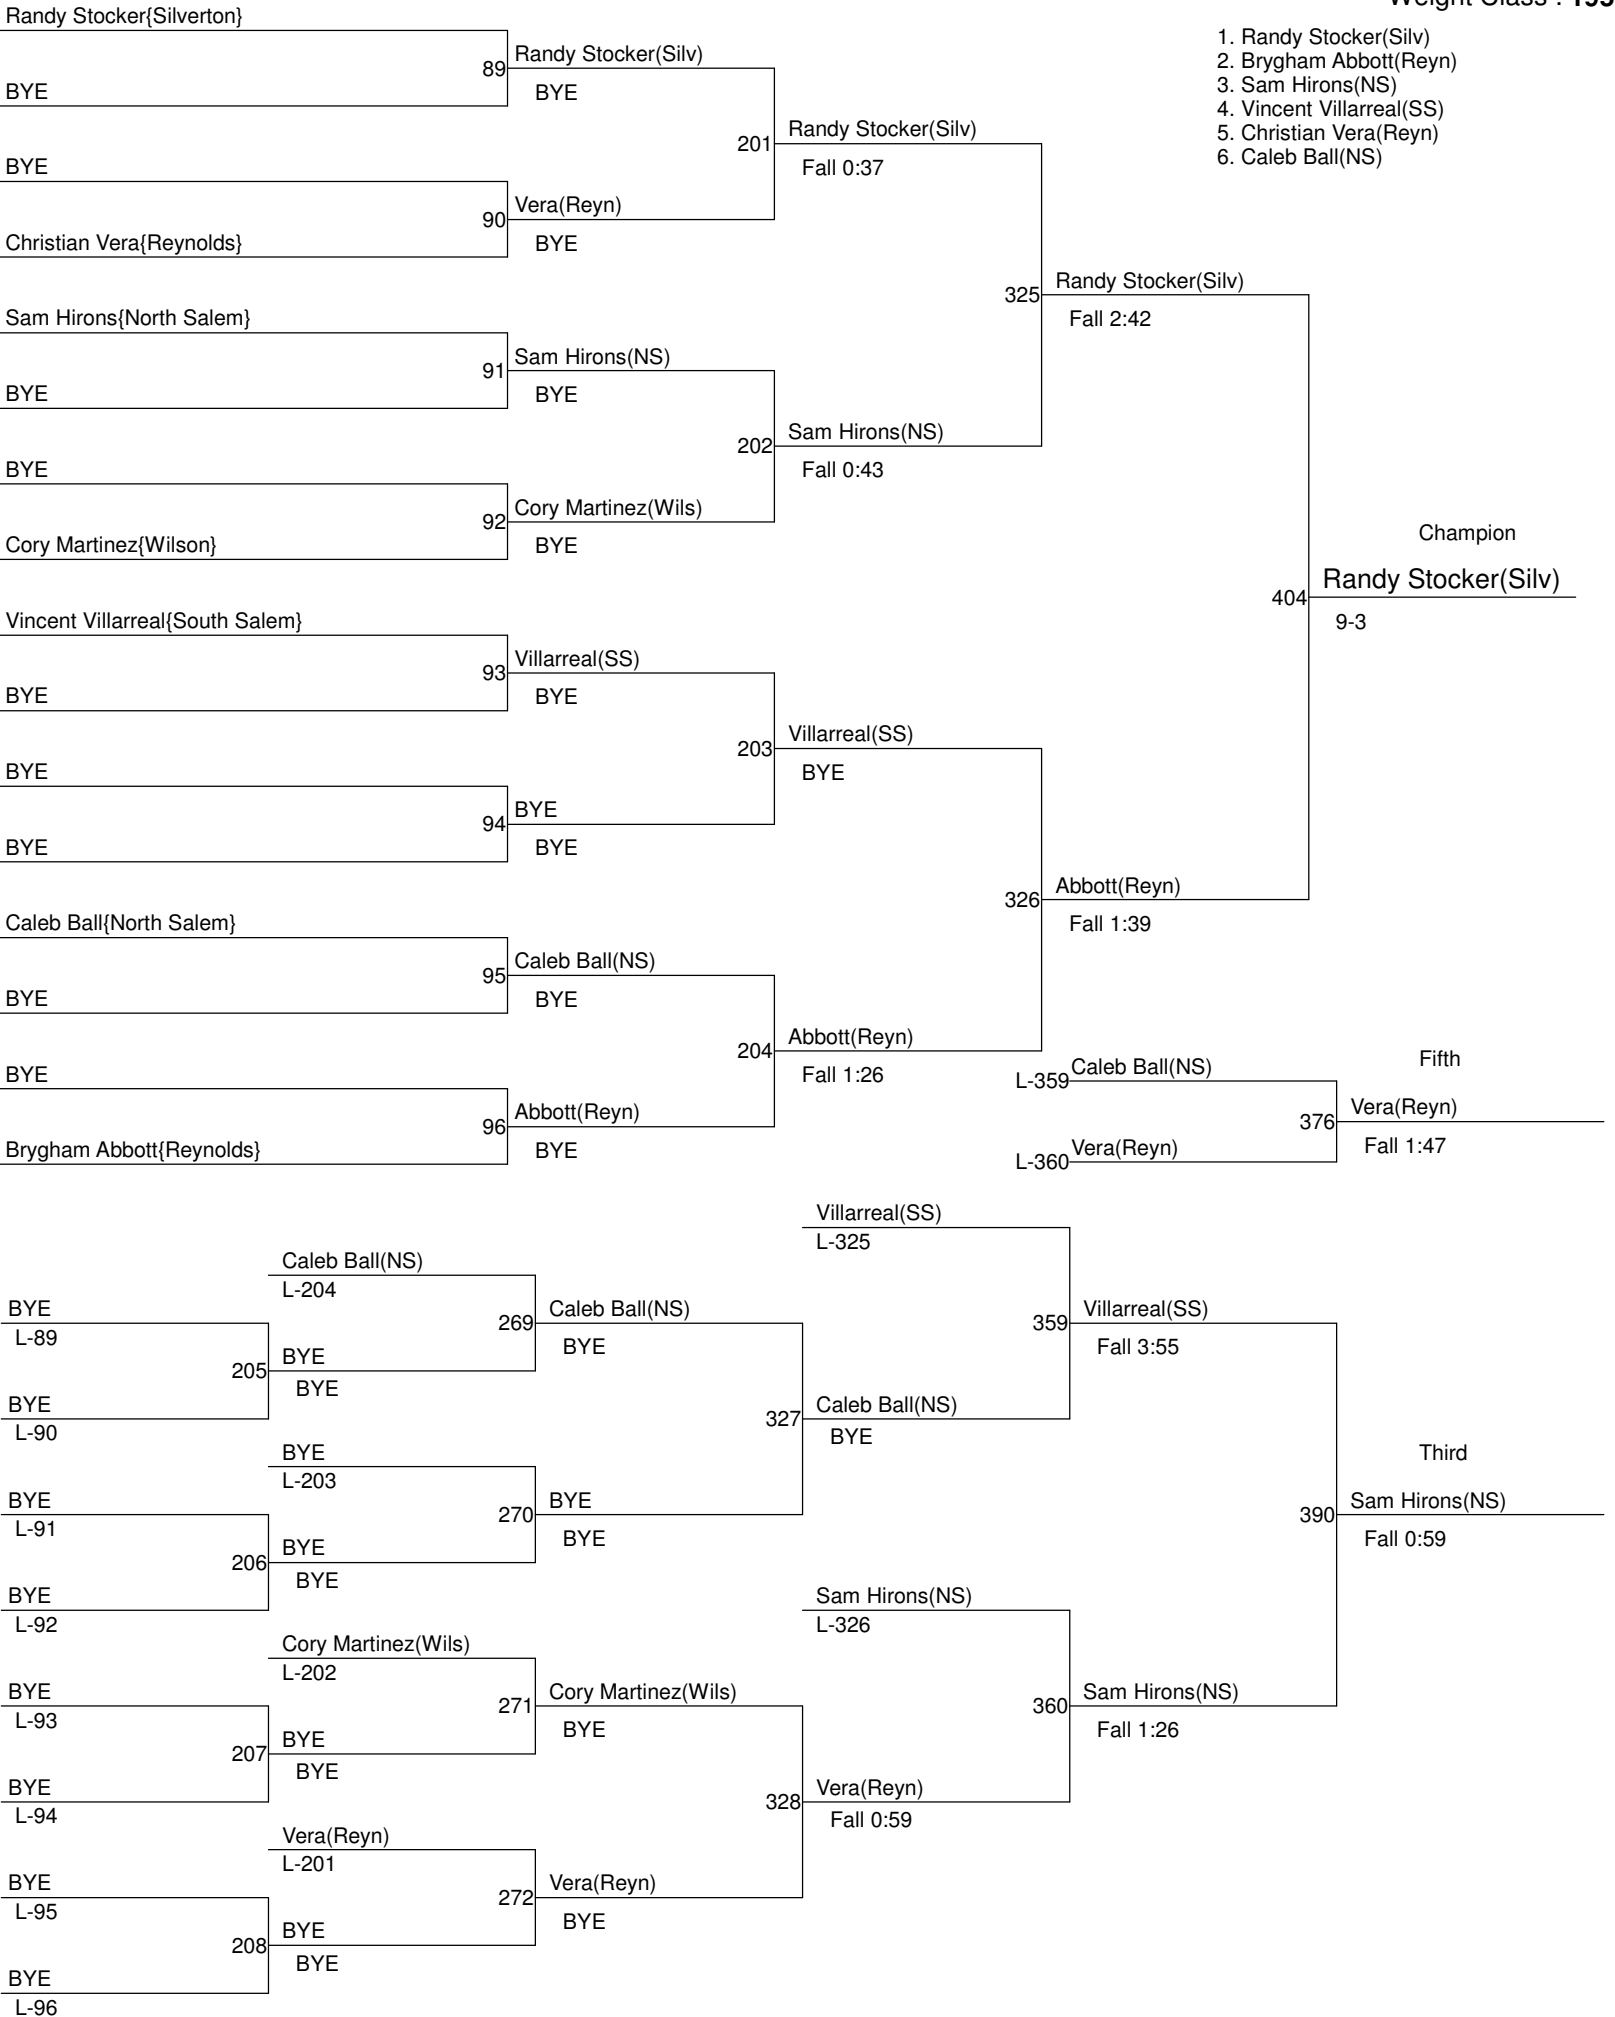

West Salem Titan Classic

Weight Class : 195