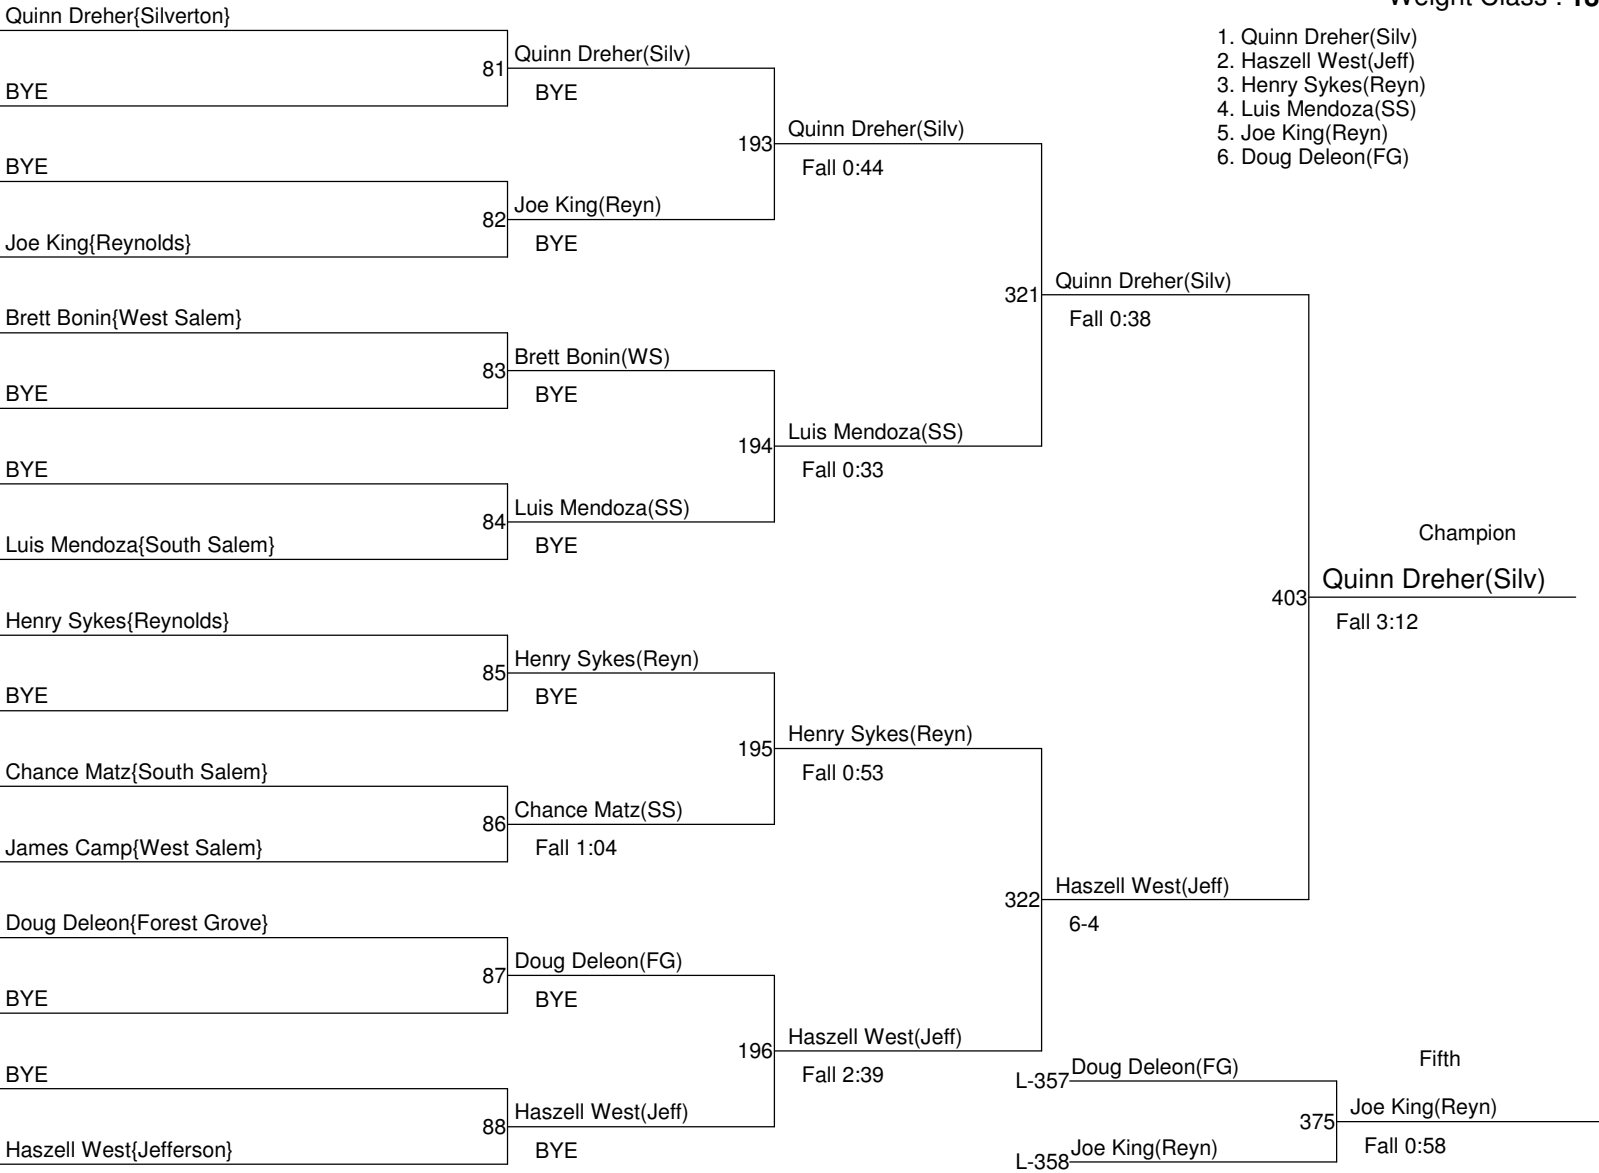

West Salem Titan Classic

Weight Class : **182**