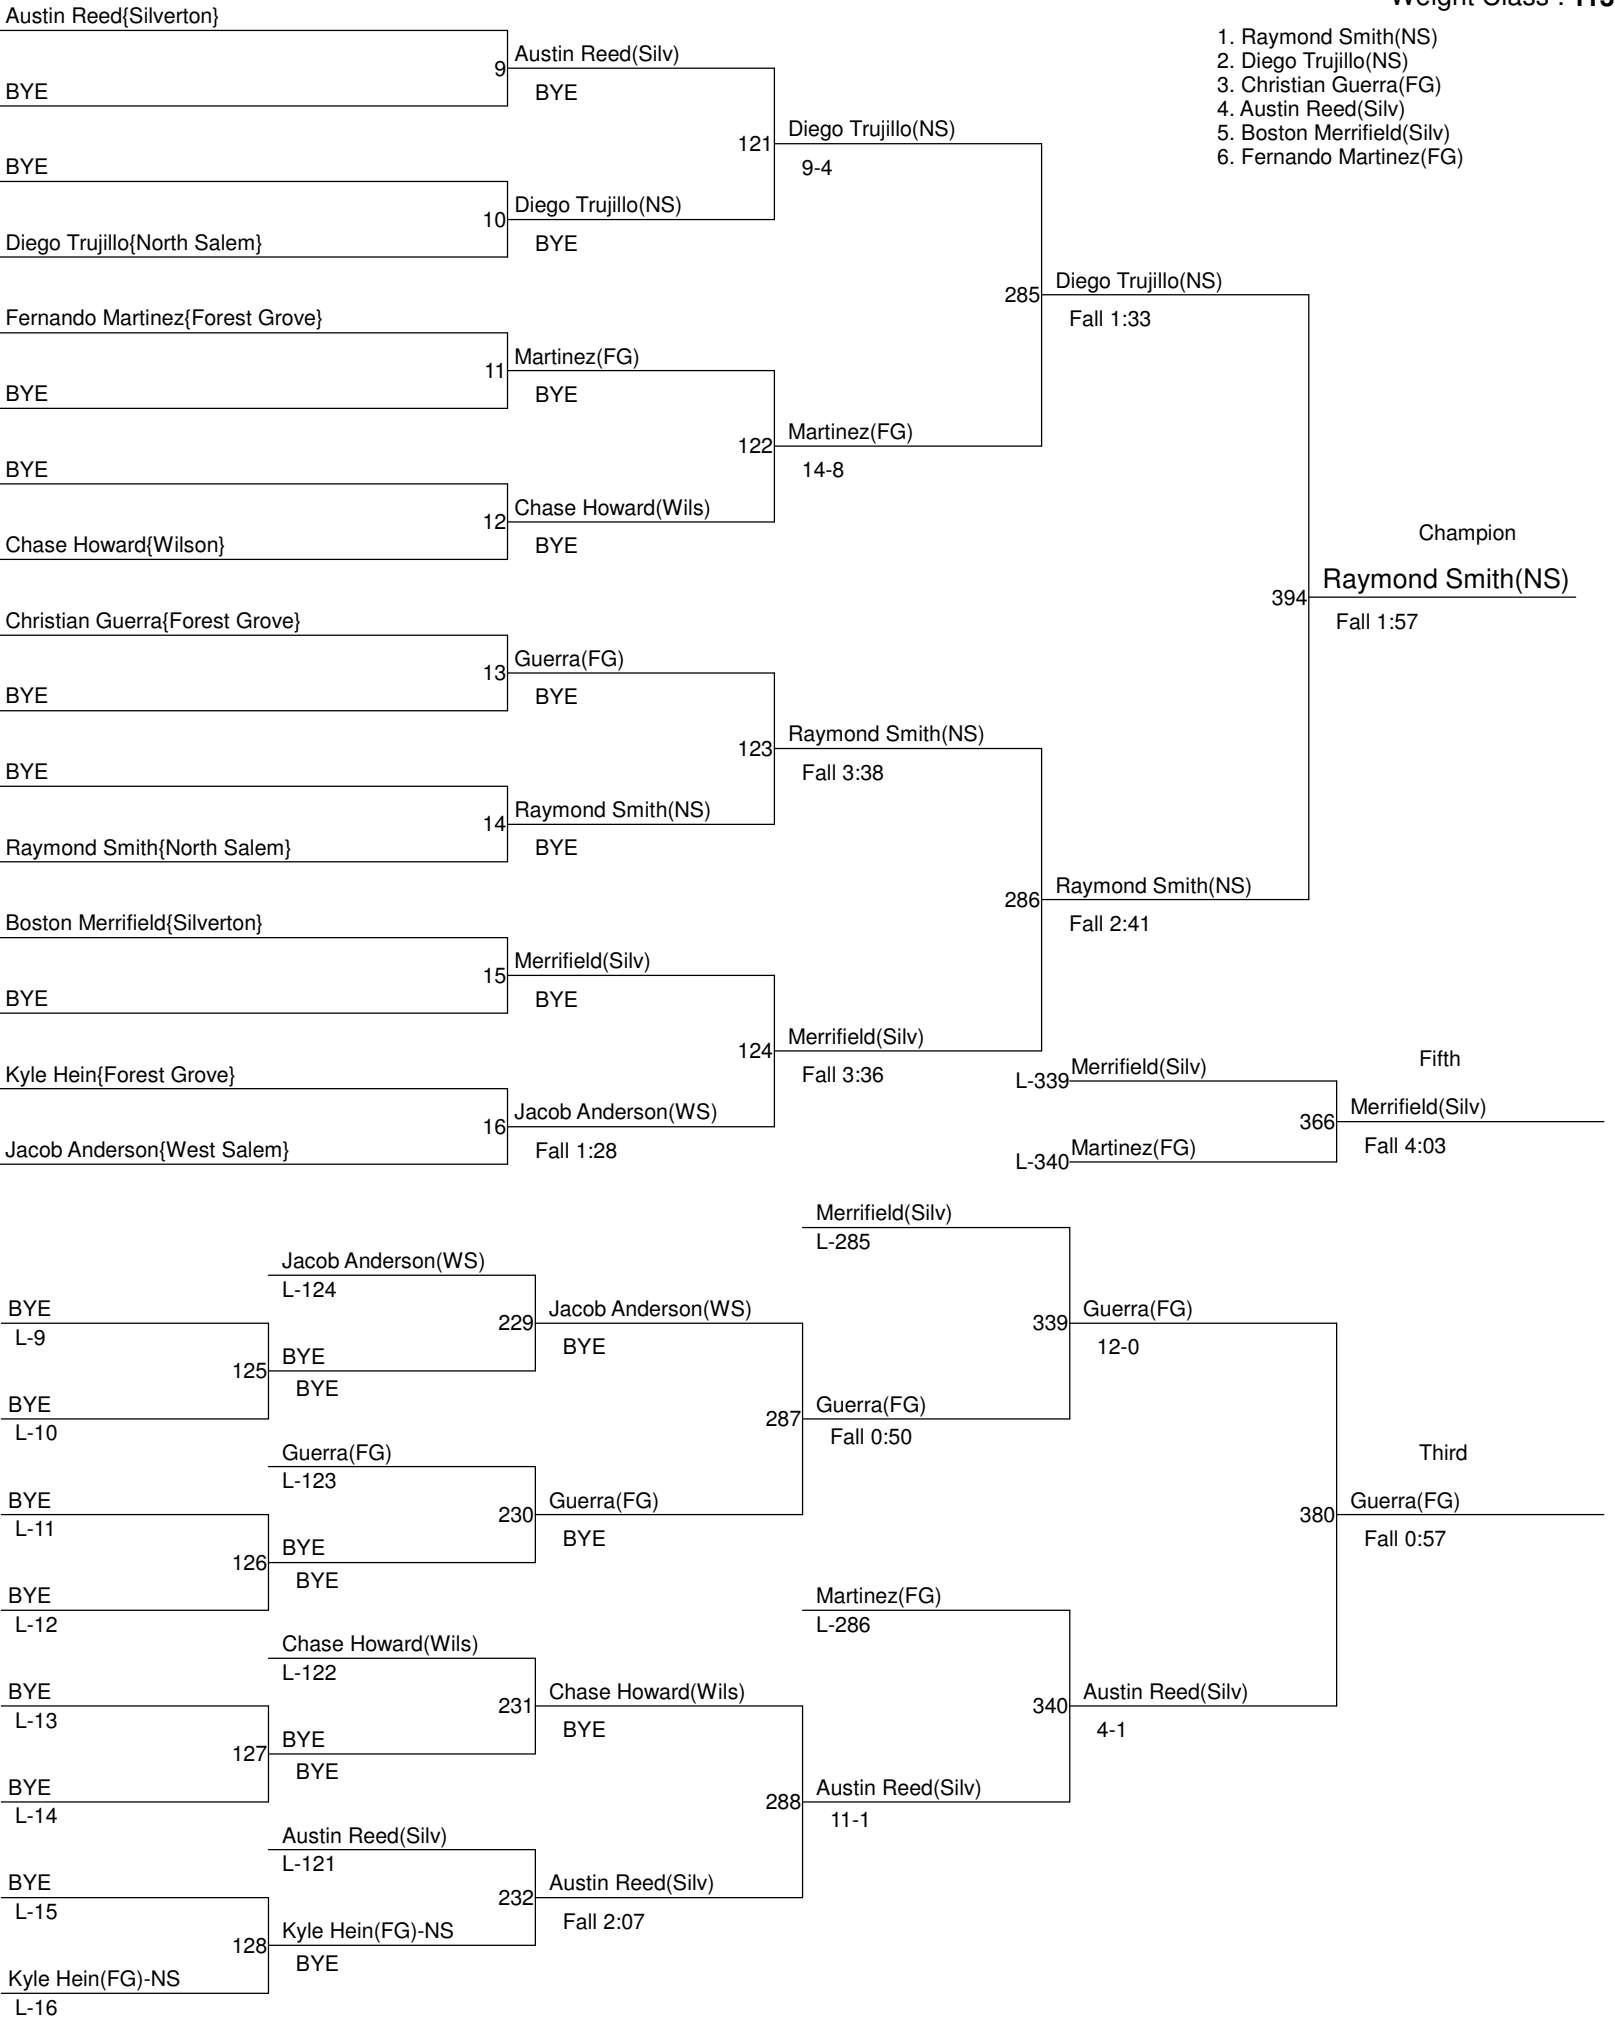

West Salem Titan Classic

Weight Class : **113**