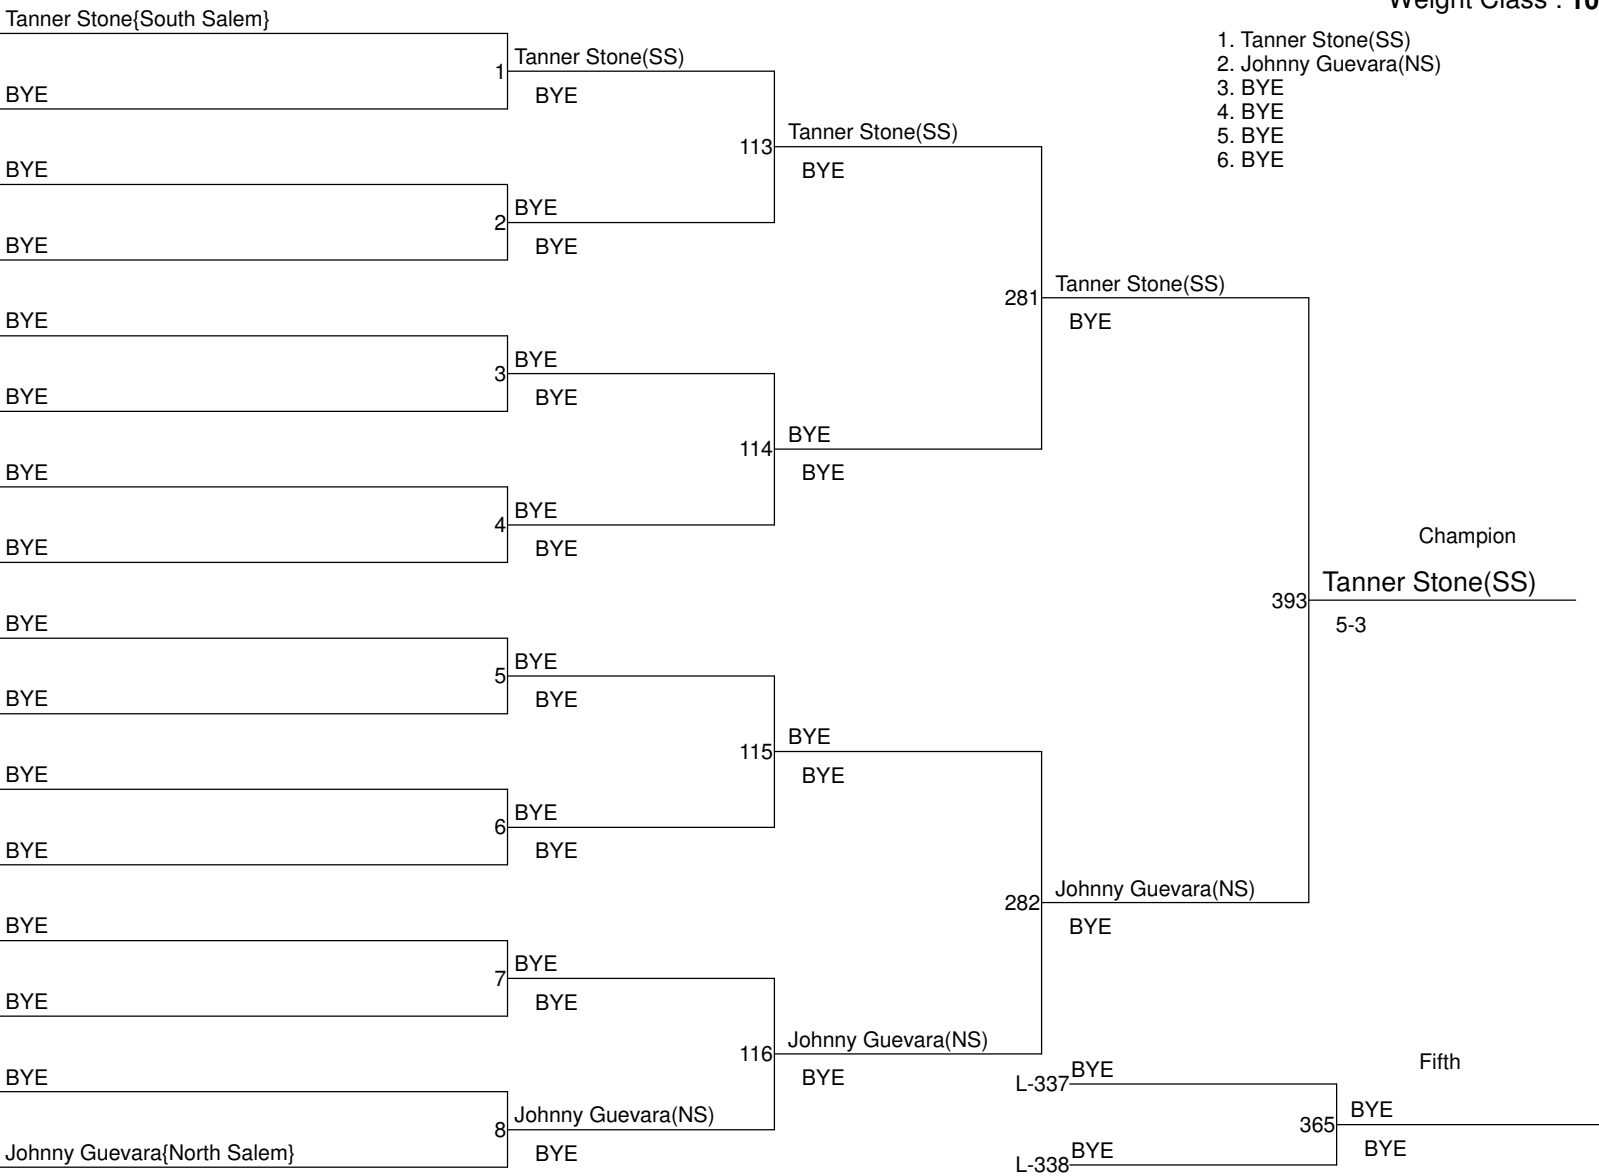

# West Salem Titan Classic

Weight Class : 106

1. Tanner Stone(SS)
2. Johnny Guevara(NS)
3. BYE
4. BYE
5. BYE
6. BYE

# West Salem Titan Classic

Weight Class : **113**

# West Salem Titan Classic

Weight Class : 120