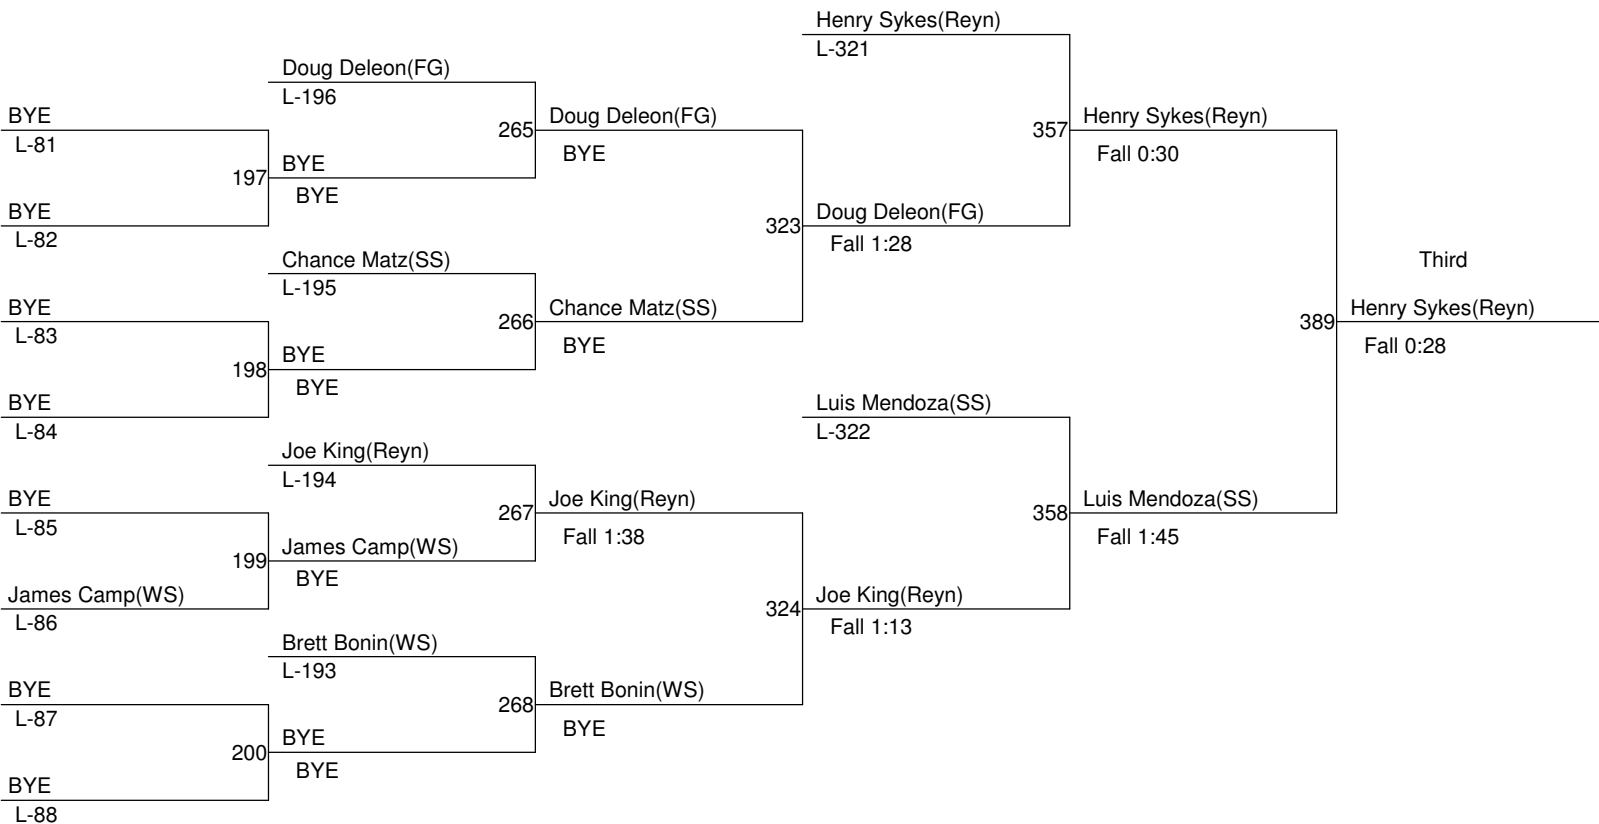

West Salem Titan Classic

Weight Class : **182**