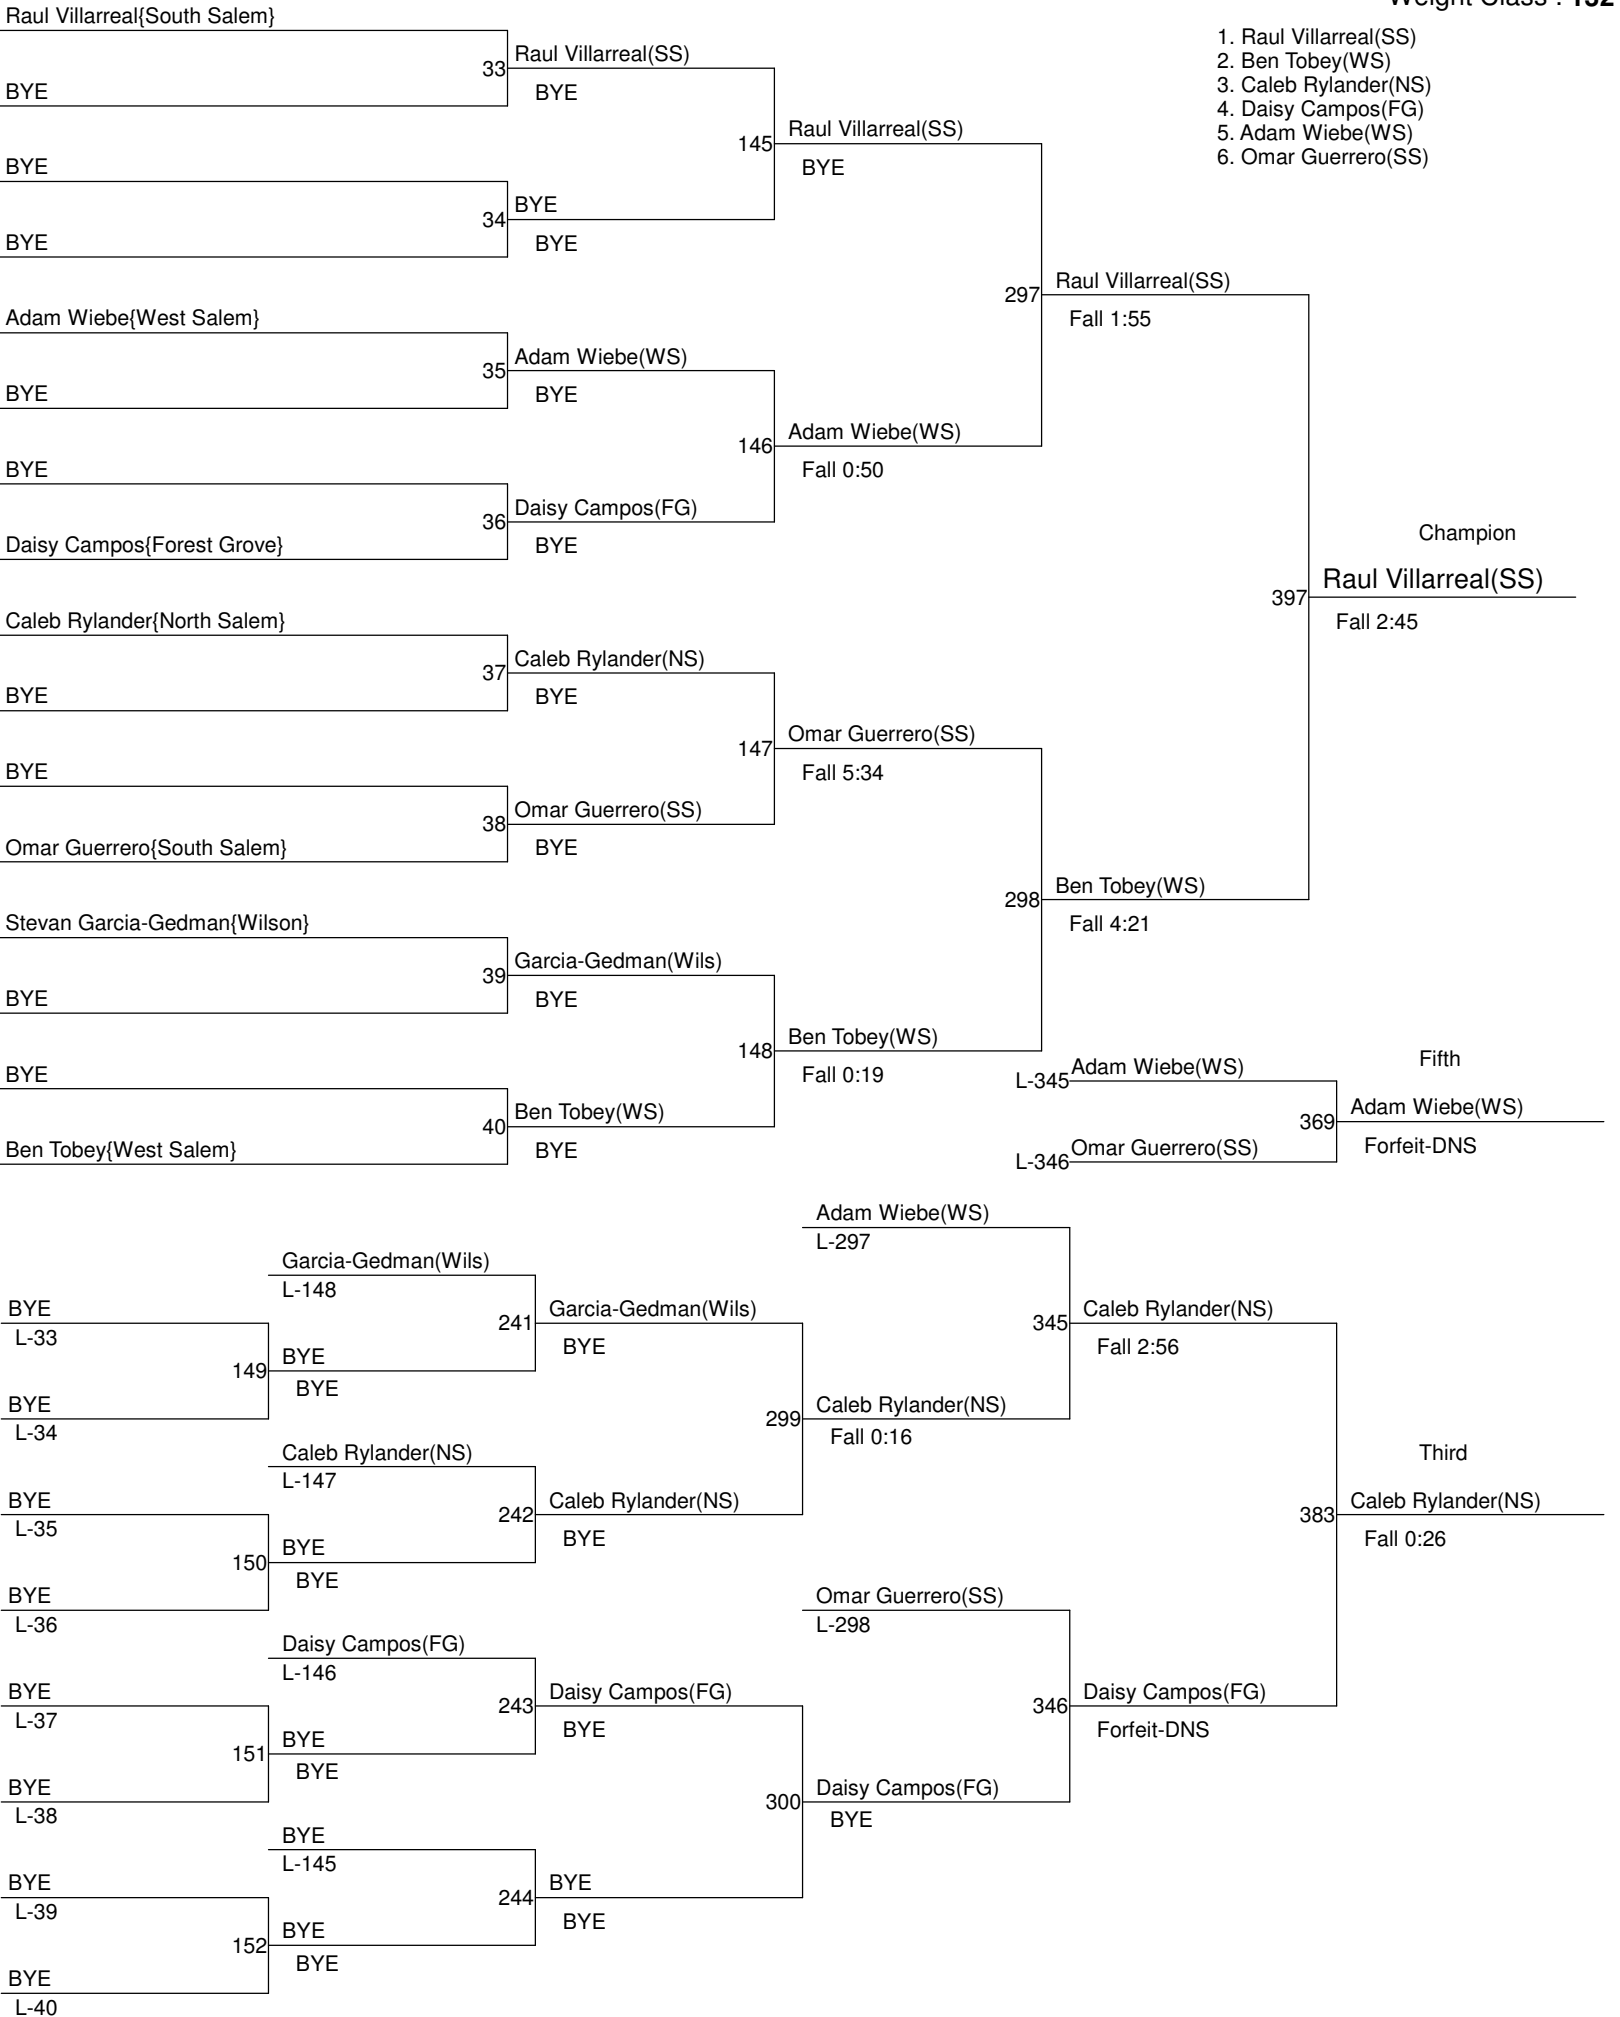

West Salem Titan Classic

Weight Class : **132**